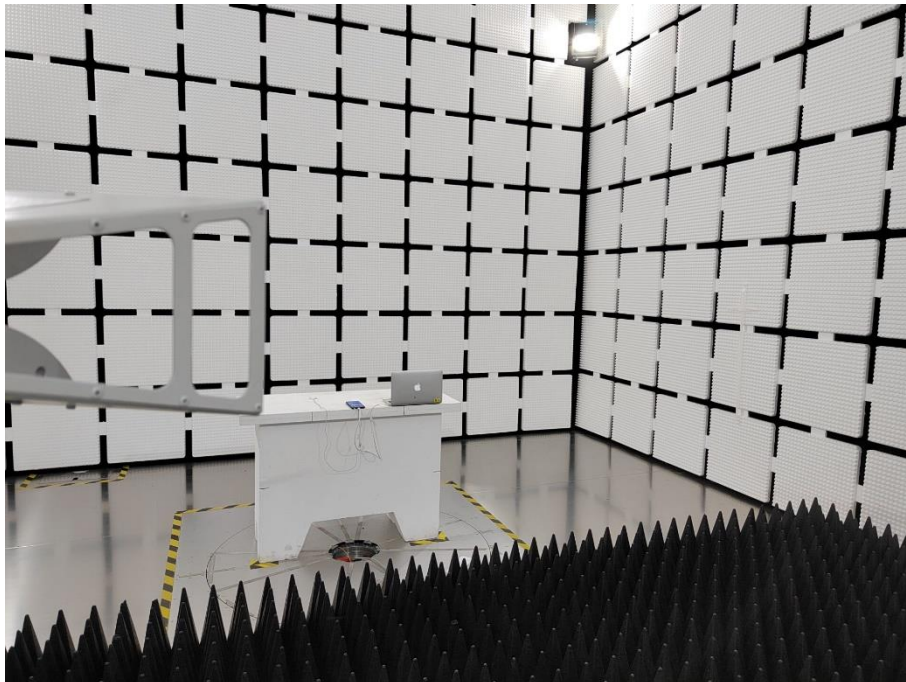

## EMC TEST SETUP PHOTOS

### 1 Radiated Field Strength Measurement

Below 1 GHz

Close-up Photo

Above 1 GHz

Below 1 GHz, The USB Test Mode

Close-up Photo, The USB Test Mode

Above 1 GHz, The USB Test Mode

## 2 Conducted Emission

The USB Test Mode

The USB Test Mode