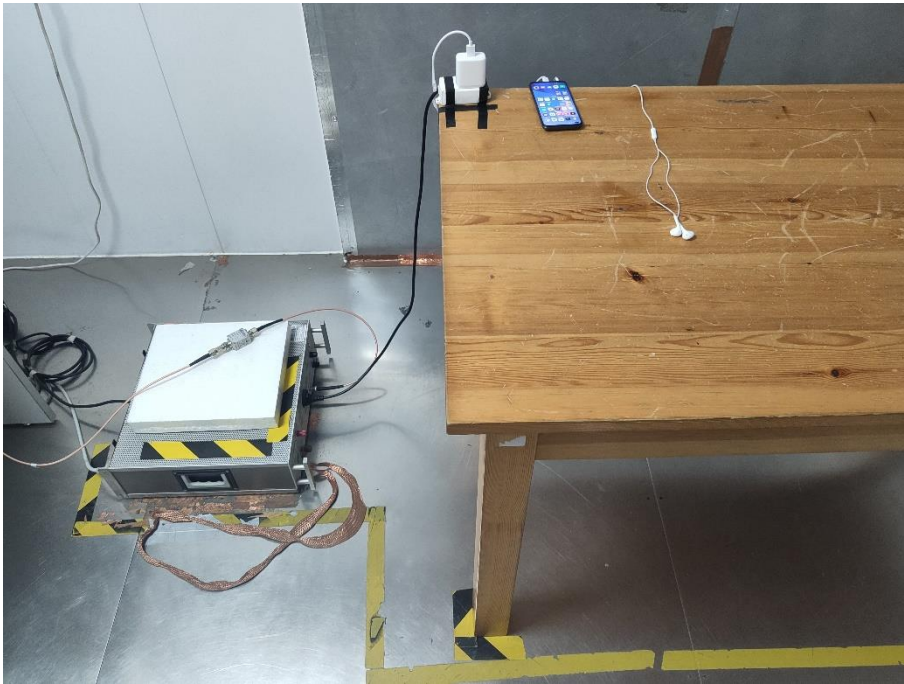

## EMC TEST SETUP PHOTOS

### 1 Radiated Field Strength Measurement

Below 1 GHz

Close-up Photo

Above 1 GHz

Below 1 GHz, The USB Test Mode

Close-up Photo, The USB Test Mode

Above 1 GHz, The USB Test Mode

## 2 Conducted Emission

The USB Test Mode

The USB Test Mode