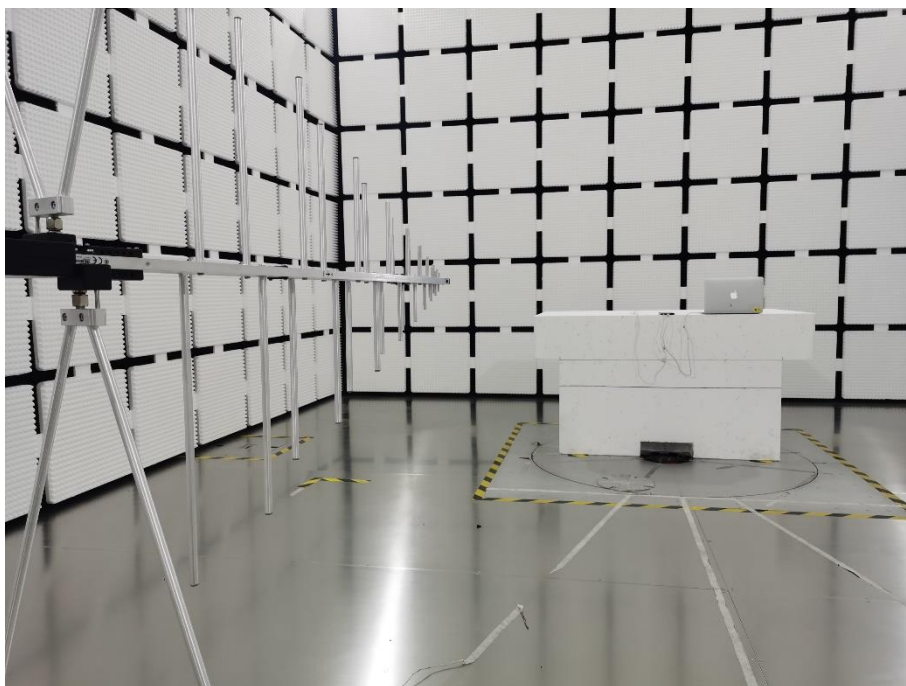

## EMC TEST SETUP PHOTOS

### 1 Radiated Field Strength Measurement

Below 1 GHz

Close-up Photo

Above 1 GHz

Below 1 GHz, The USB Test Mode

Close-up Photo, The USB Test Mode

Above 1 GHz, The USB Test Mode

## 2 Conducted Emission

The USB Test Mode

The USB Test Mode