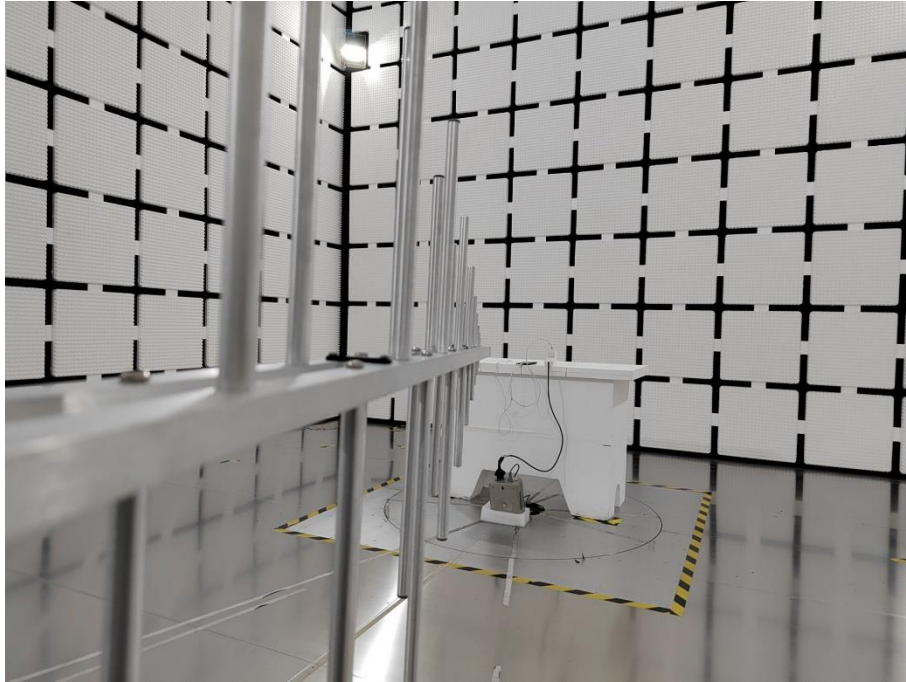

## EMC TEST SETUP PHOTOS

### 1 Radiated Field Strength Measurement

Below 1 GHz

Close-up Photo

Above 1 GHz

Below 1 GHz, The USB Test Mode

Close-up Photo, The USB Test Mode

Above 1 GHz, The USB Test Mode