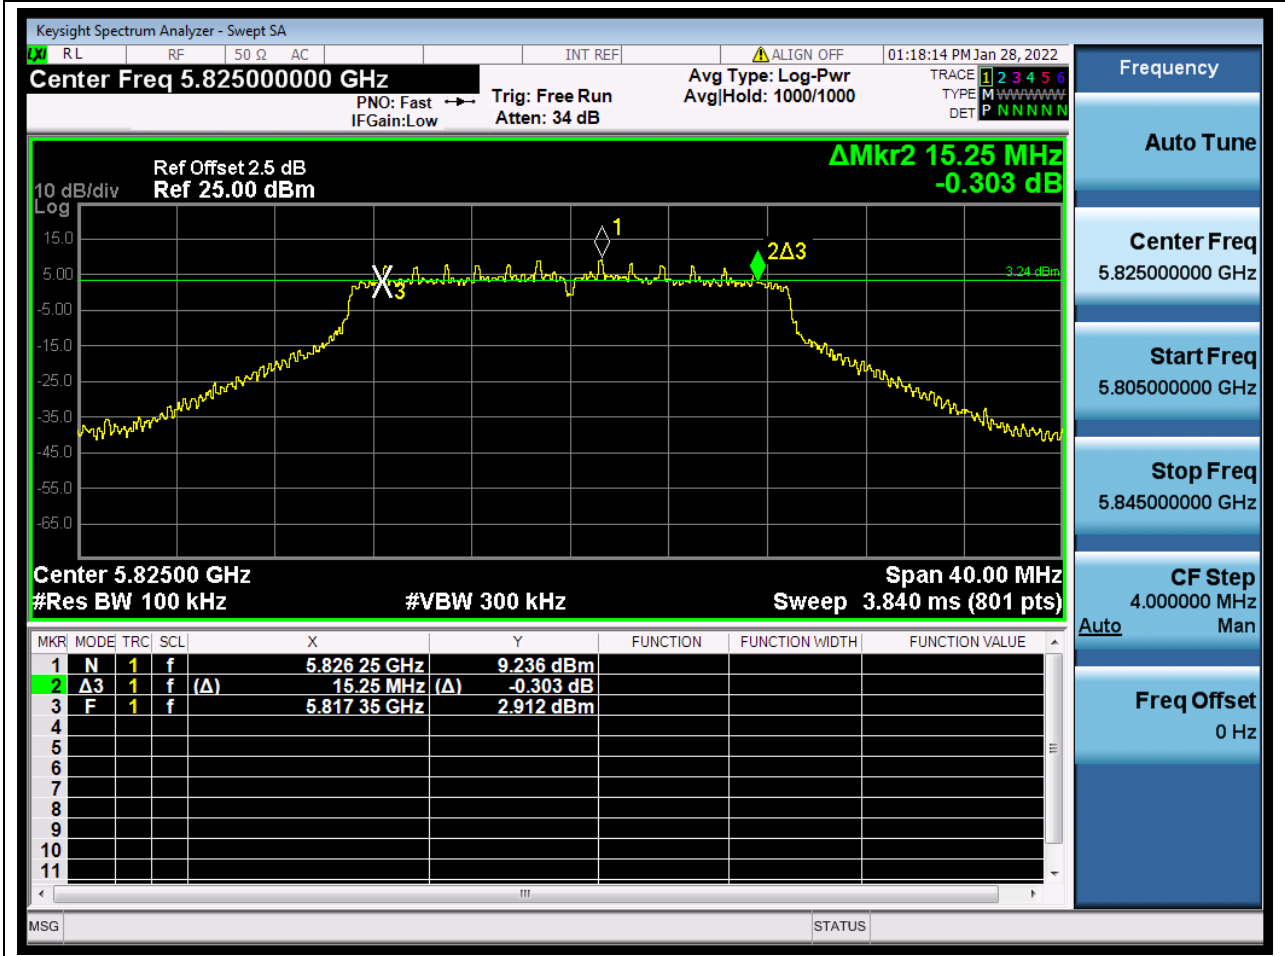

11. 802.11ac_20M_U-NII-3_H

11.1. A.2.1-6dB BandWidth(NTNV)

Center Frequency (MHz)	XdB Down	RBW (MHz)	Detector	Limit (MHz)	XdB BandWidth (MHz)	Verdict
5825	6	0.1	Peak	0.5	15.25	Pass