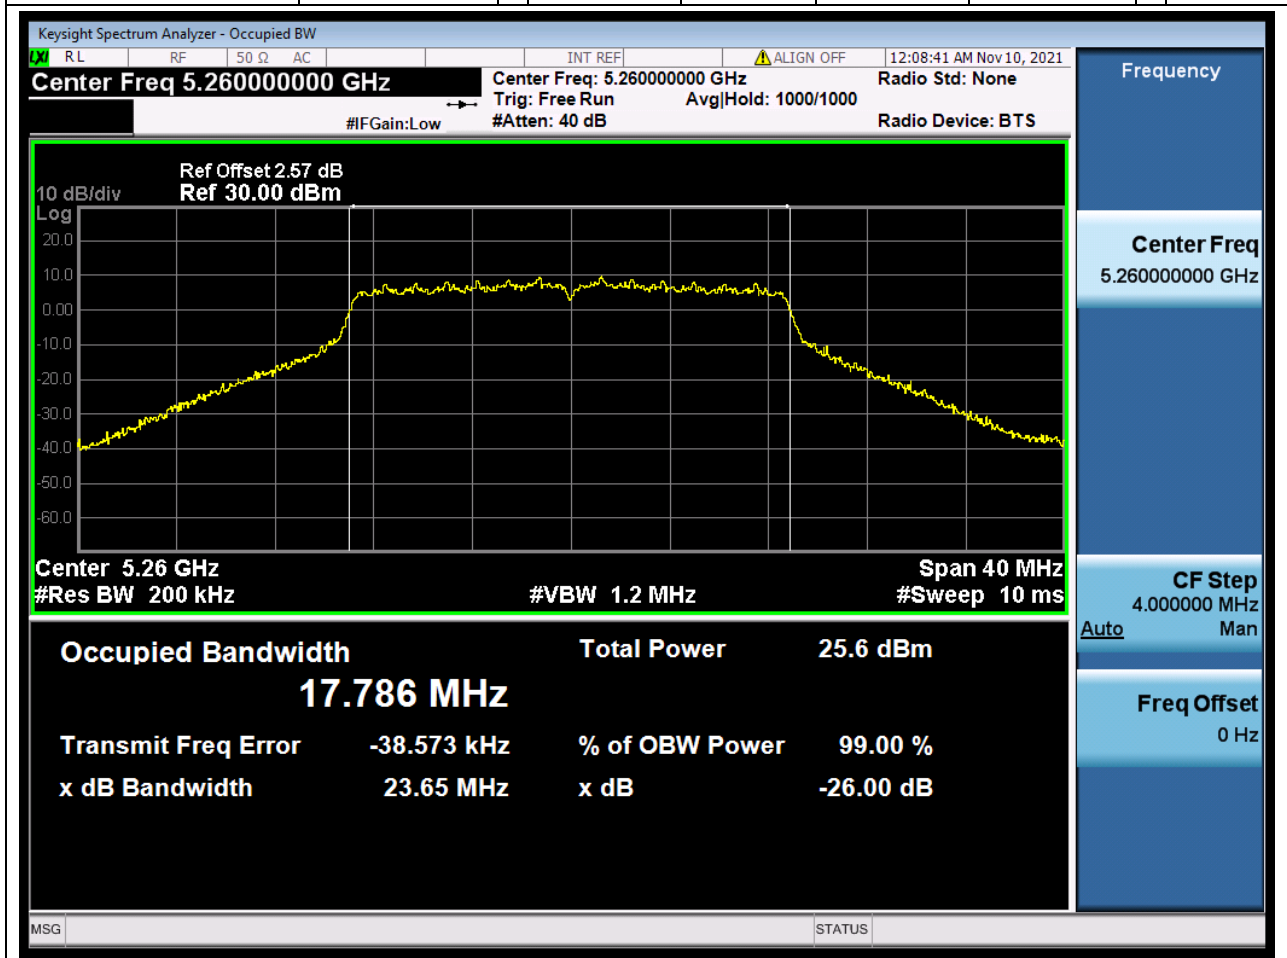

18. 802.11n_20M_U-NII-2A_L

18.1. A.2.2-99% Bandwidth(NTNV)

Center Frequency (MHz)	OBW Power (%)	RBW (MHz)	Detector	Limit (MHz)	OBW (MHz)	Verdict
5260	99	0.2	Peak	0	17.785808	Unknow