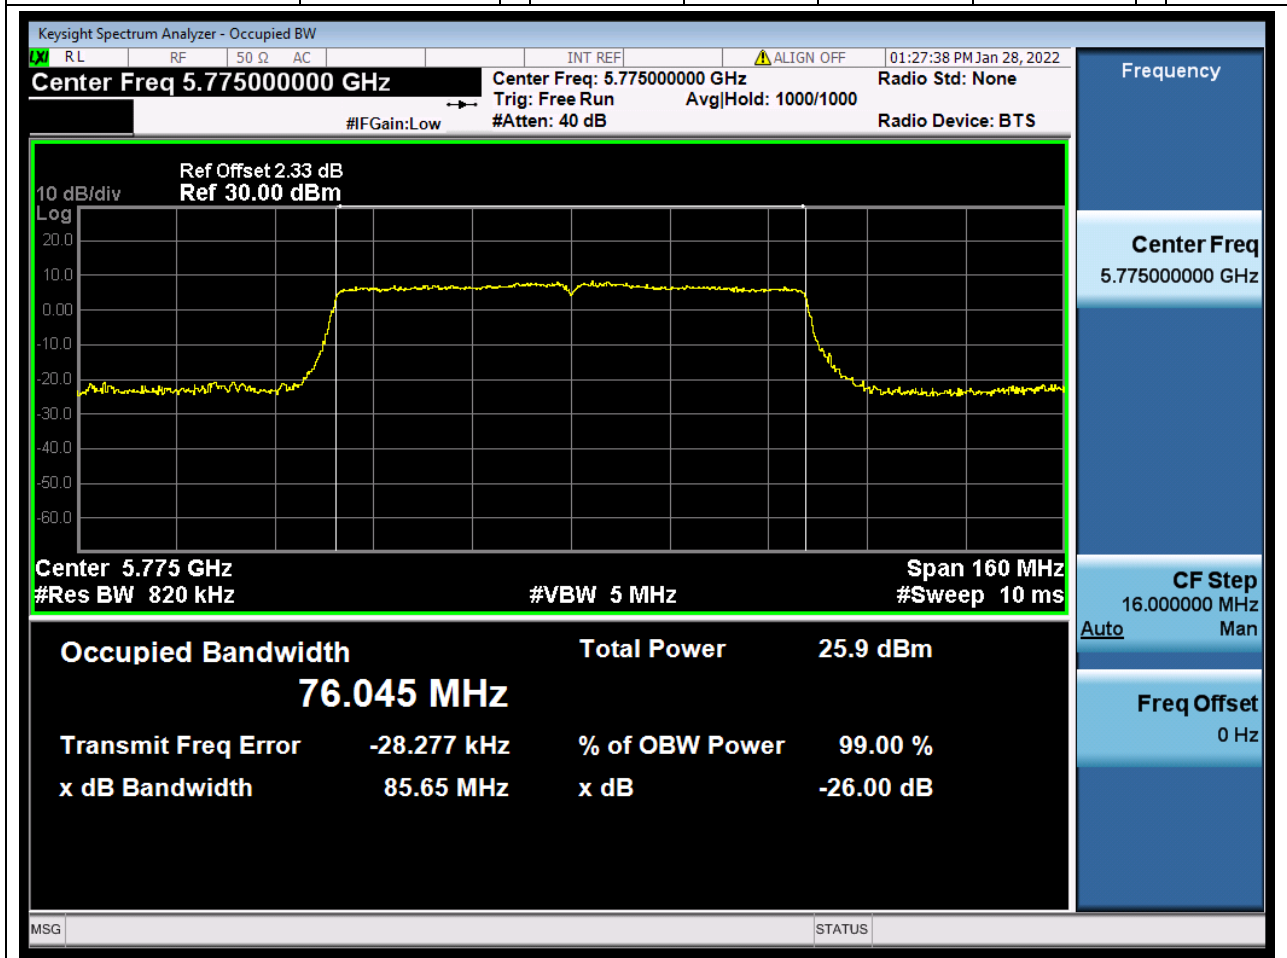

59. 802.11ac_80M_U-NII-3_M

59.1. A.2.2-99% Bandwidth(NTNV)

Center Frequency (MHz)	OBW Power (%)	RBW (MHz)	Detector	Limit (MHz)	OBW (MHz)	Verdict
5775	99	0.82	Peak	0	76.04499	Unknow