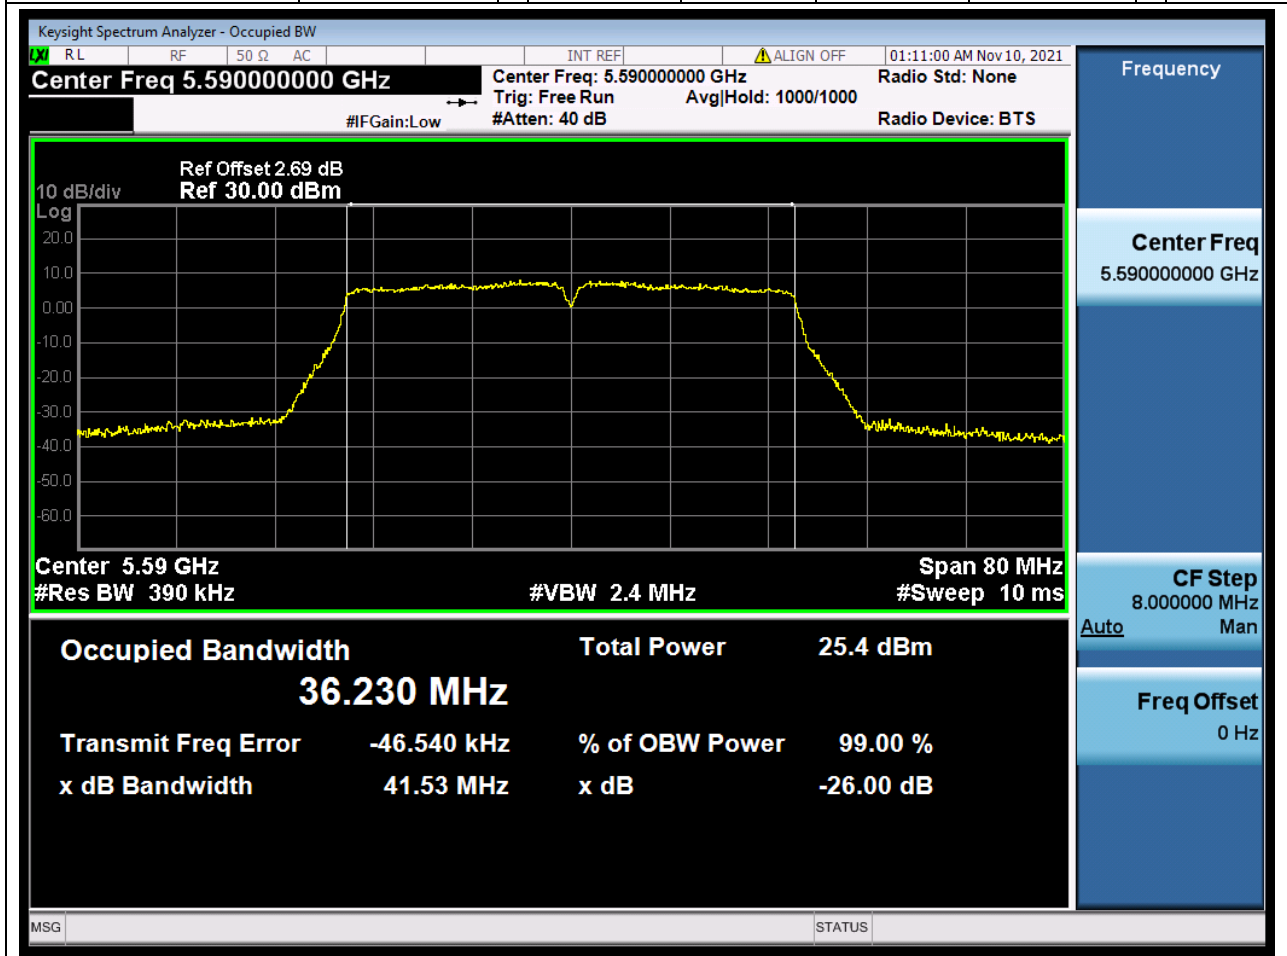

36. 802.11n_40M_U-NII-2C_M

36.1. A.2.2-99% Bandwidth(NTNV)

Center Frequency (MHz)	OBW Power (%)	RBW (MHz)	Detector	Limit (MHz)	OBW (MHz)	Verdict
5590	99	0.39	Peak	0	36.230334	Unknow