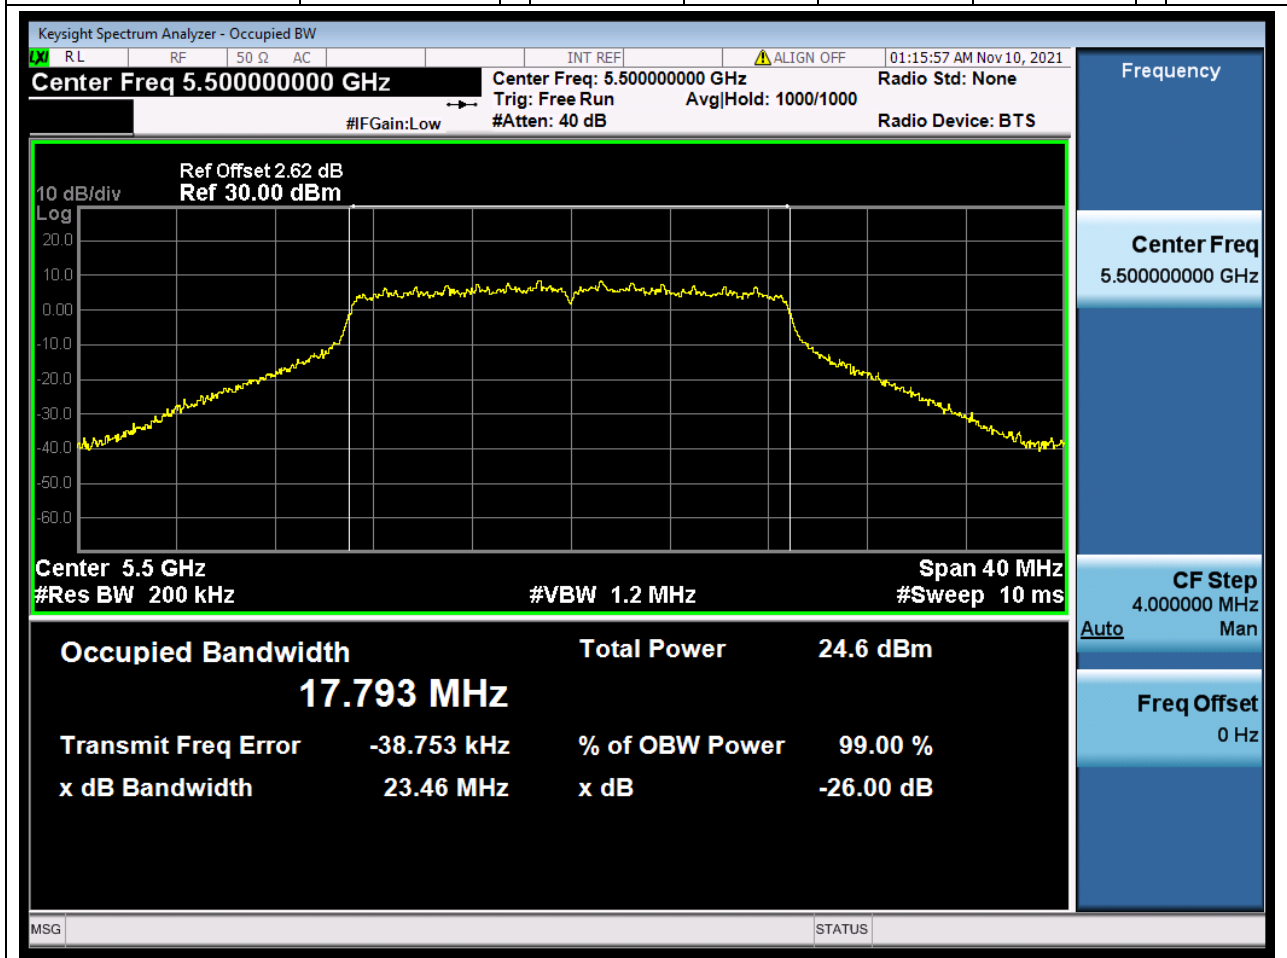

38. 802.11ac_20M_U-NII-2C_L

38.1. A.2.2-99% Bandwidth(NTNV)

Center Frequency (MHz)	OBW Power (%)	RBW (MHz)	Detector	Limit (MHz)	OBW (MHz)	Verdict
5500	99	0.2	Peak	0	17.79304	Unknow