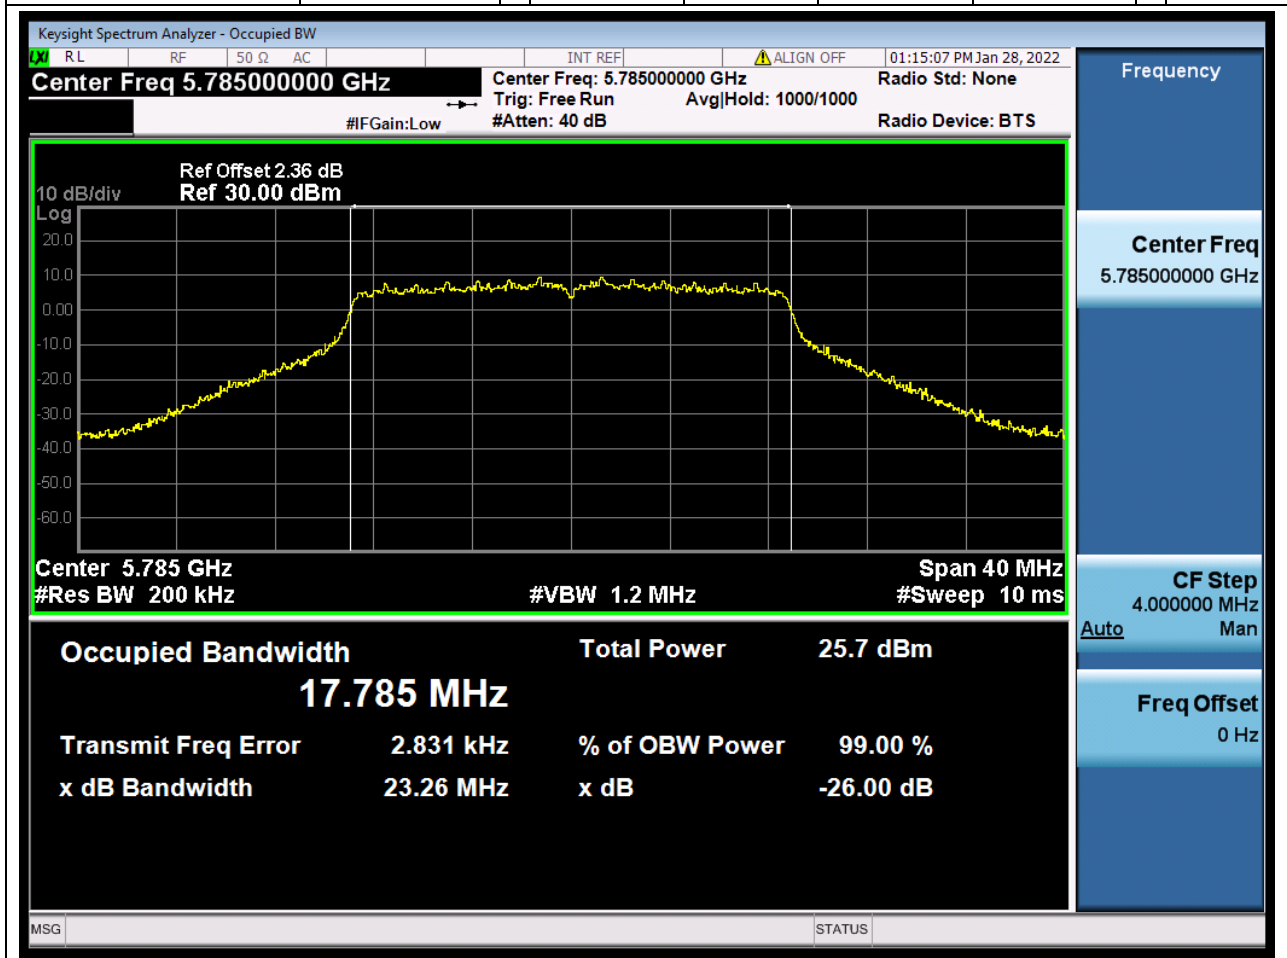

55. 802.11ac_20M_U-NII-3_M

55.1. A.2.2-99% Bandwidth(NTNV)

Center Frequency (MHz)	OBW Power (%)	RBW (MHz)	Detector	Limit (MHz)	OBW (MHz)	Verdict
5785	99	0.2	Peak	0	17.78471	Unknow