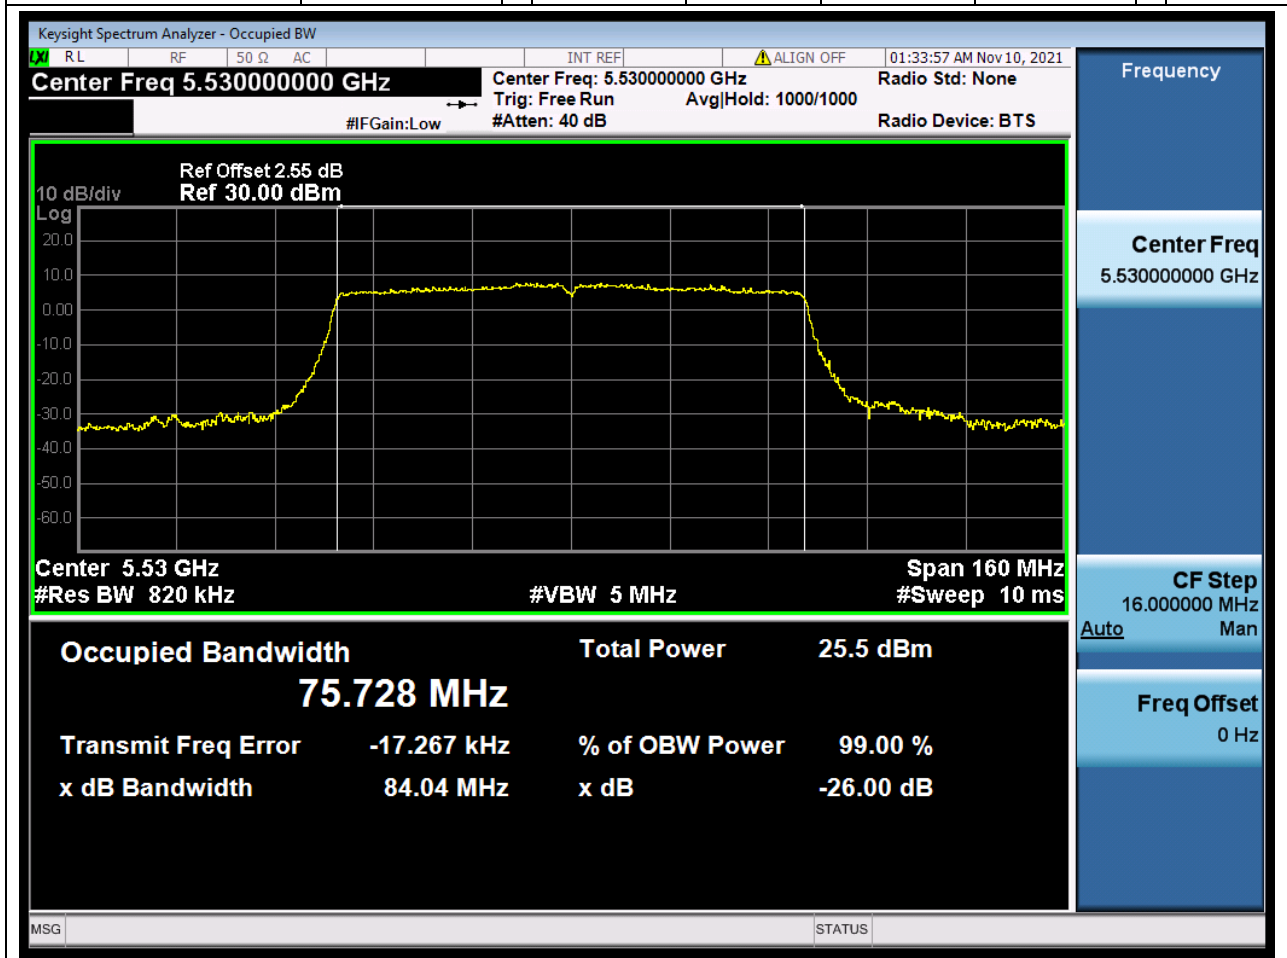

44. 802.11ac_80M_U-NII-2C_L

44.1. A.2.2-99% Bandwidth(NTNV)

Center Frequency (MHz)	OBW Power (%)	RBW (MHz)	Detector	Limit (MHz)	OBW (MHz)	Verdict
5530	99	0.82	Peak	0	75.7283	Unknown