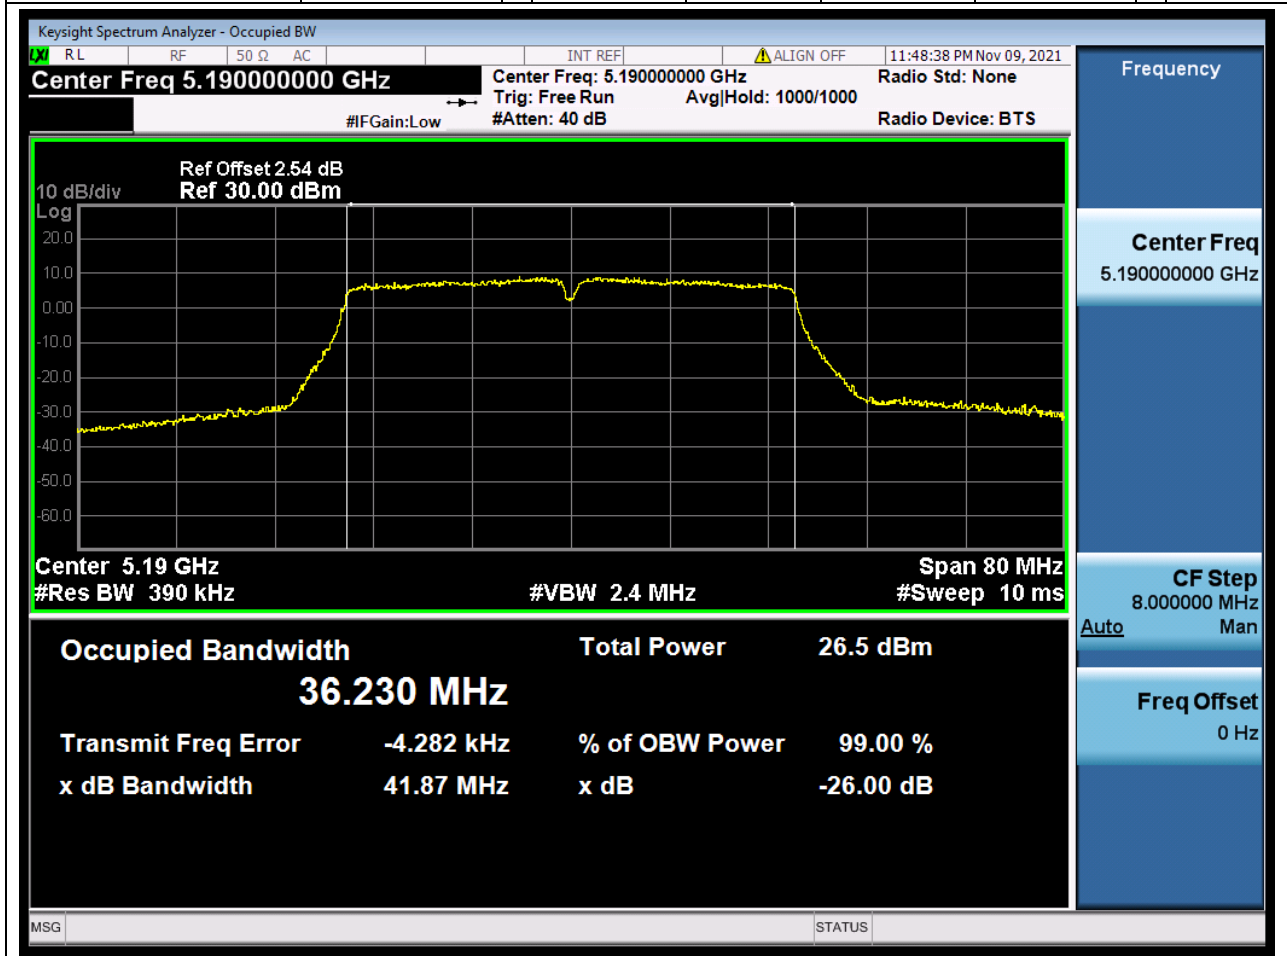

12. 802.11ac_40M_U-NII-1_L

12.1. A.2.2-99% Bandwidth(NTNV)

Center Frequency (MHz)	OBW Power (%)	RBW (MHz)	Detector	Limit (MHz)	OBW (MHz)	Verdict
5190	99	0.39	Peak	0	36.2298	Unknown