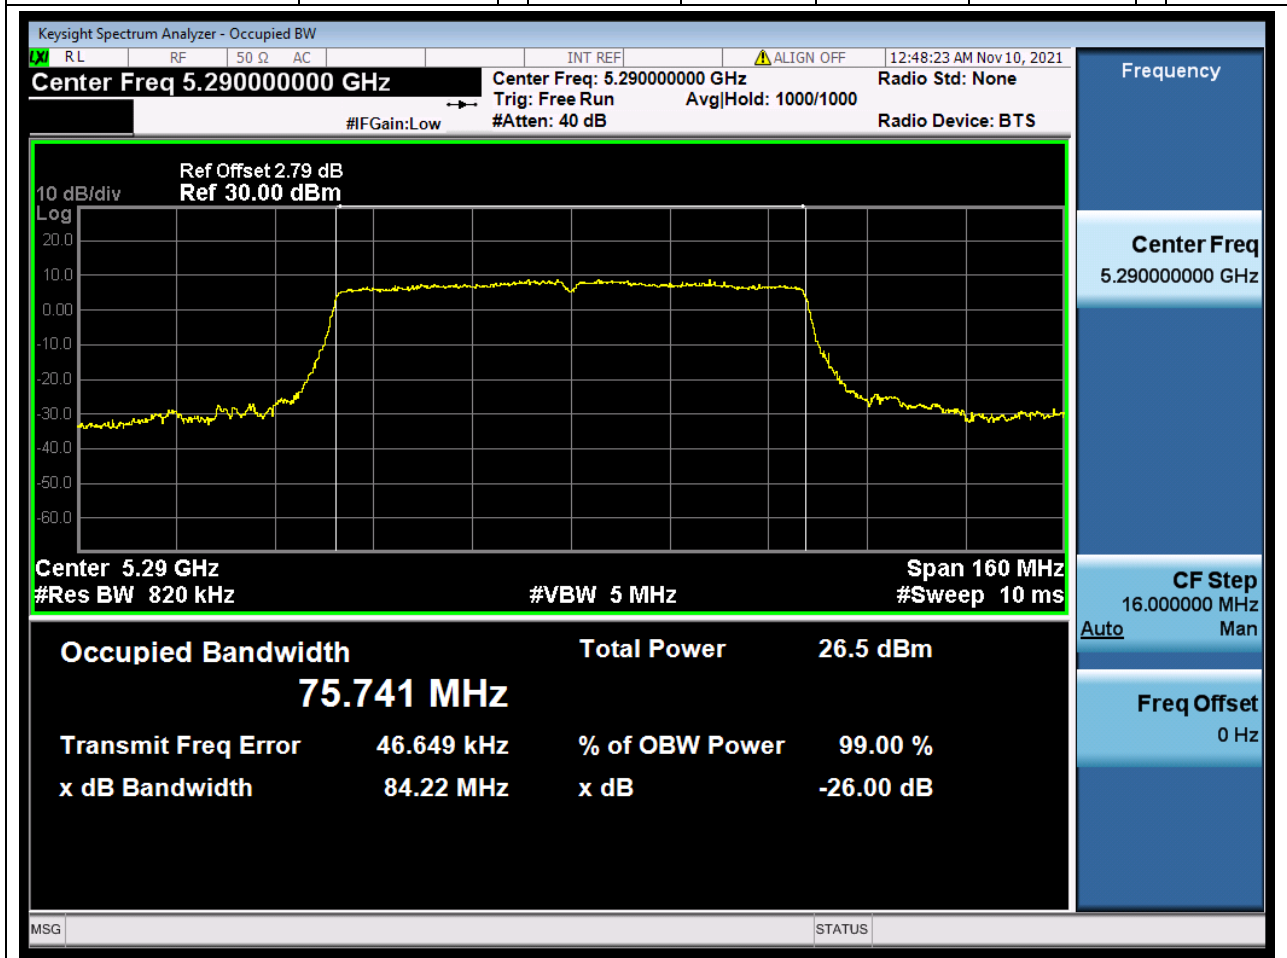

28. 802.11ac_80M_U-NII-2A_M

28.1. A.2.2-99% Bandwidth(NTNV)

Center Frequency (MHz)	OBW Power (%)	RBW (MHz)	Detector	Limit (MHz)	OBW (MHz)	Verdict
5290	99	0.82	Peak	0	75.740997	Unknow