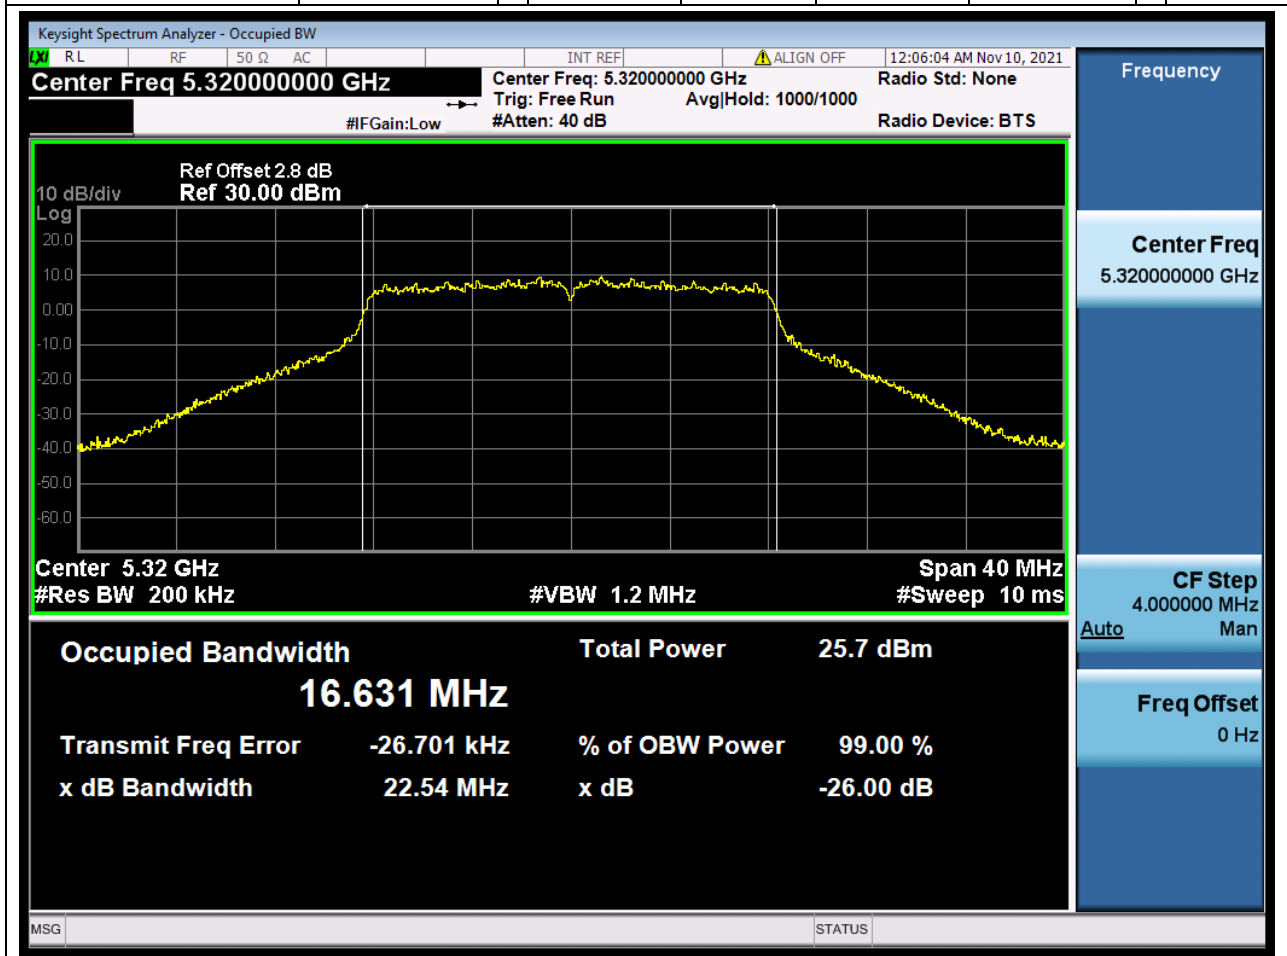

17. 802.11a_20M_U-NII-2A_H

17.1. A.2.2-99% Bandwidth(NTNV)

Center Frequency (MHz)	OBW Power (%)	RBW (MHz)	Detector	Limit (MHz)	OBW (MHz)	Verdict
5320	99	0.2	Peak	0	16.630539	Unknow