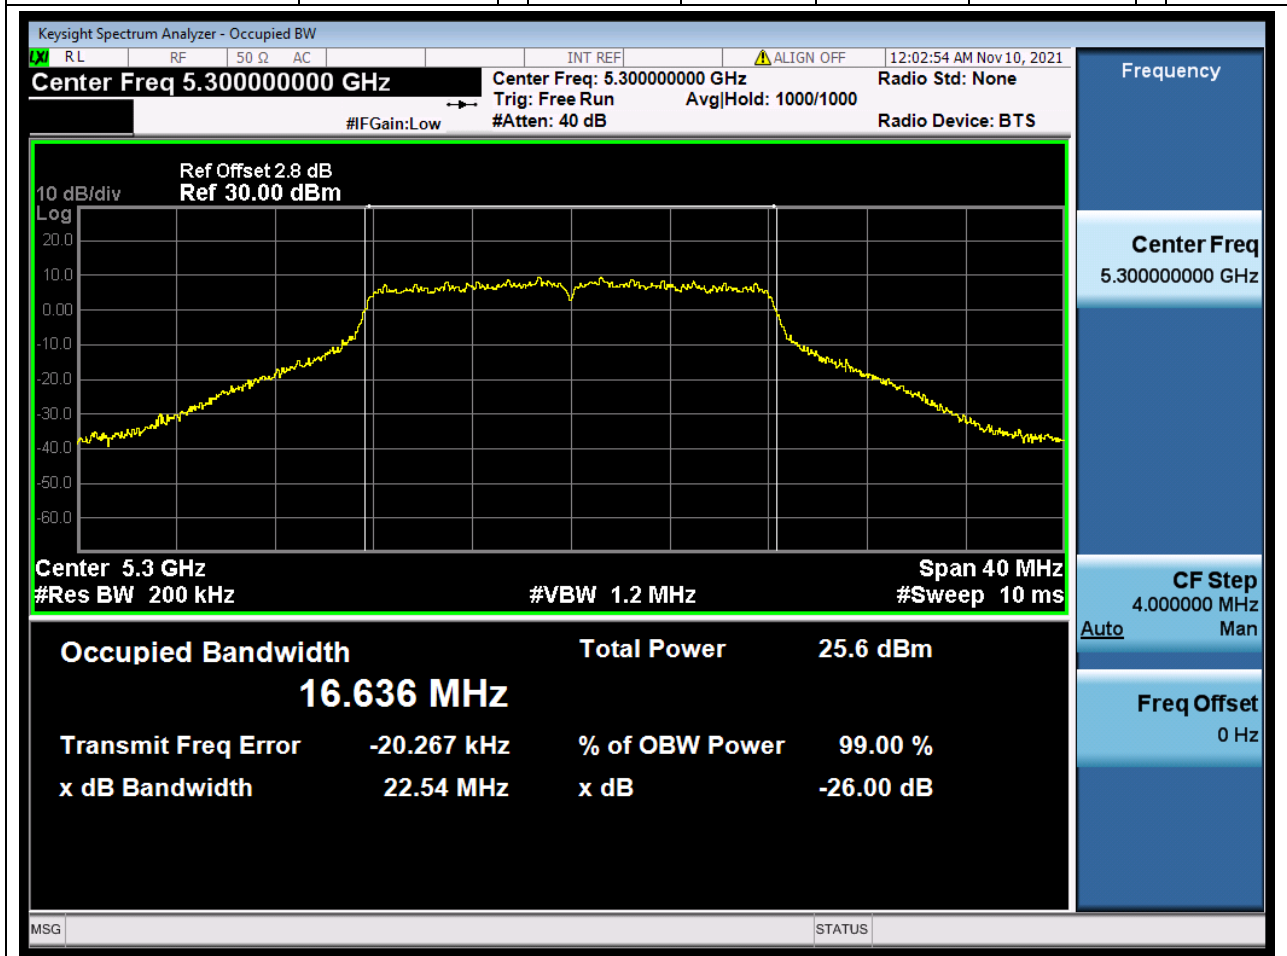

16. 802.11a_20M_U-NII-2A_M

16.1. A.2.2-99% Bandwidth(NTNV)

Center Frequency (MHz)	OBW Power (%)	RBW (MHz)	Detector	Limit (MHz)	OBW (MHz)	Verdict
5300	99	0.2	Peak	0	16.636433	Unknown