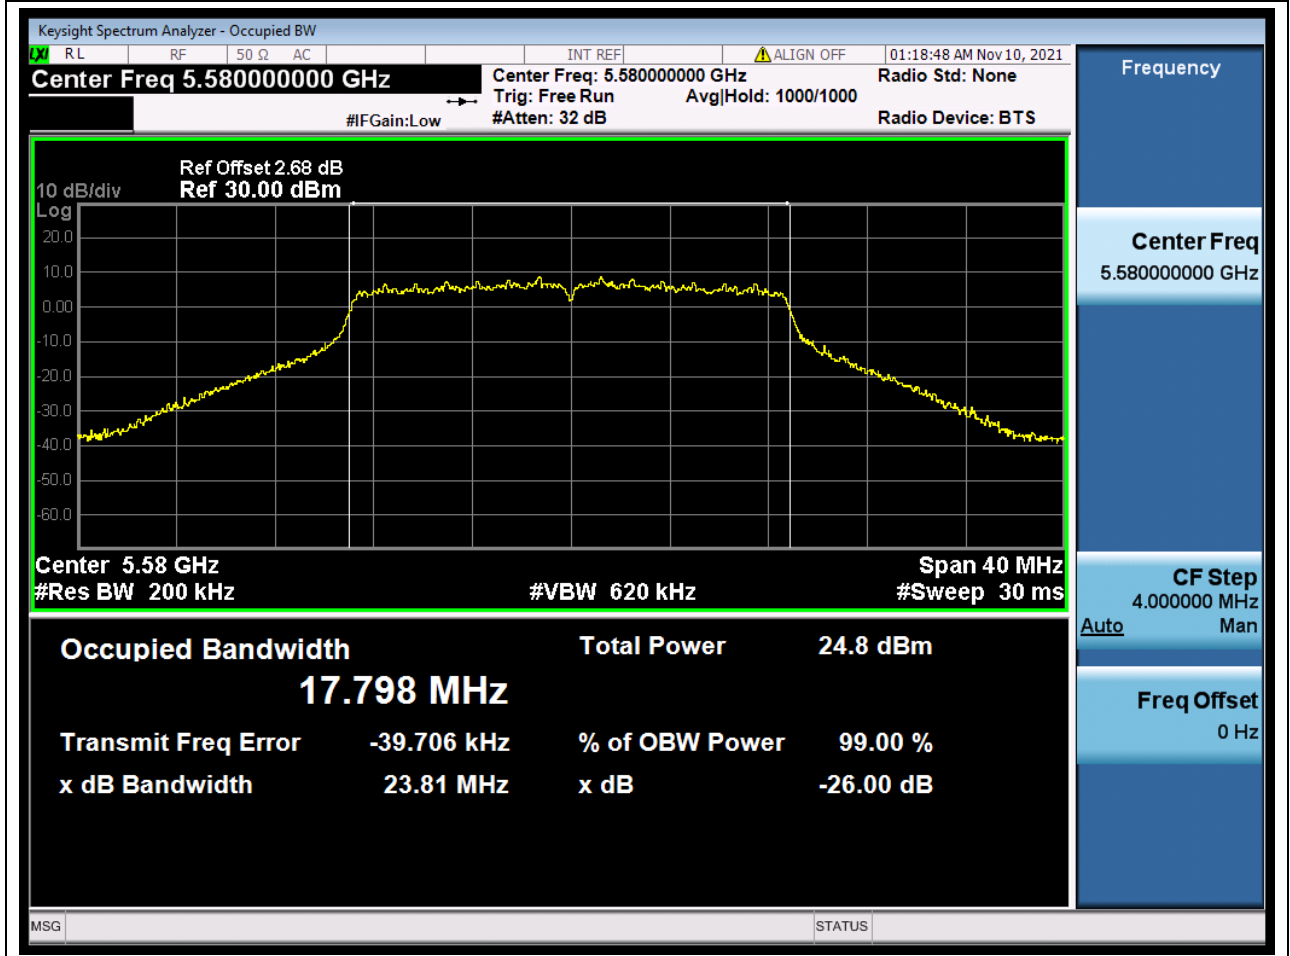

39. 802.11ac_20M_U-NII-2C_M

39.1. A.2-26dB Bandwidth(NTNV)

Center Frequency (MHz)	XdB Down	RBW (MHz)	Detector	Limit (MHz)	XdB BandWidth (MHz)	Verdict
5580	26	0.2	Peak	0	23.812956	Unknow