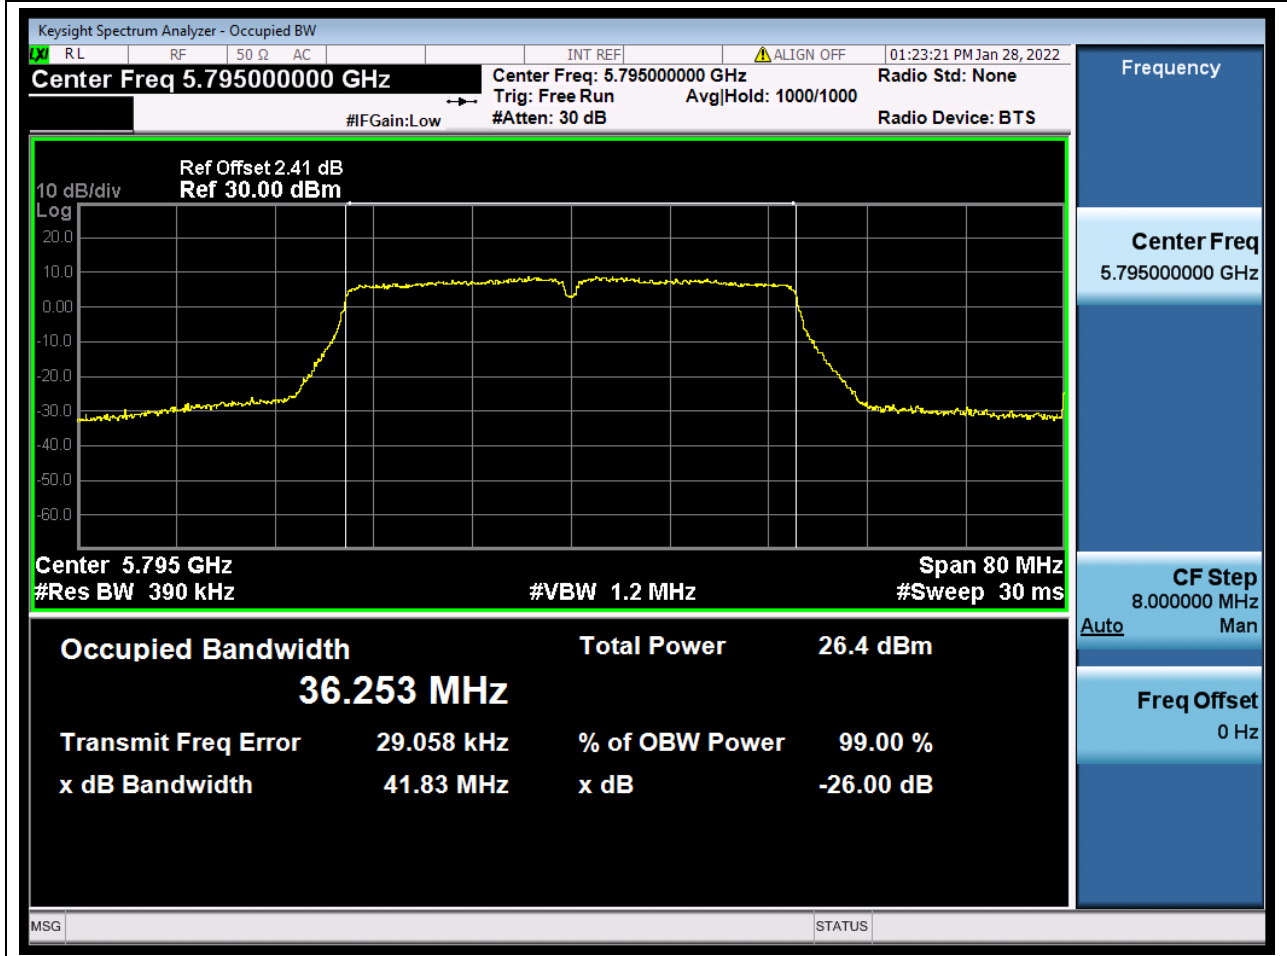

58. 802.11ac_40M_U-NII-3_H

58.1. A.2-26dB Bandwidth(NTNV)

Center Frequency (MHz)	XdB Down	RBW (MHz)	Detector	Limit (MHz)	XdB BandWidth (MHz)	Verdict
5795	26	0.39	Peak	0	41.828499	Unknow