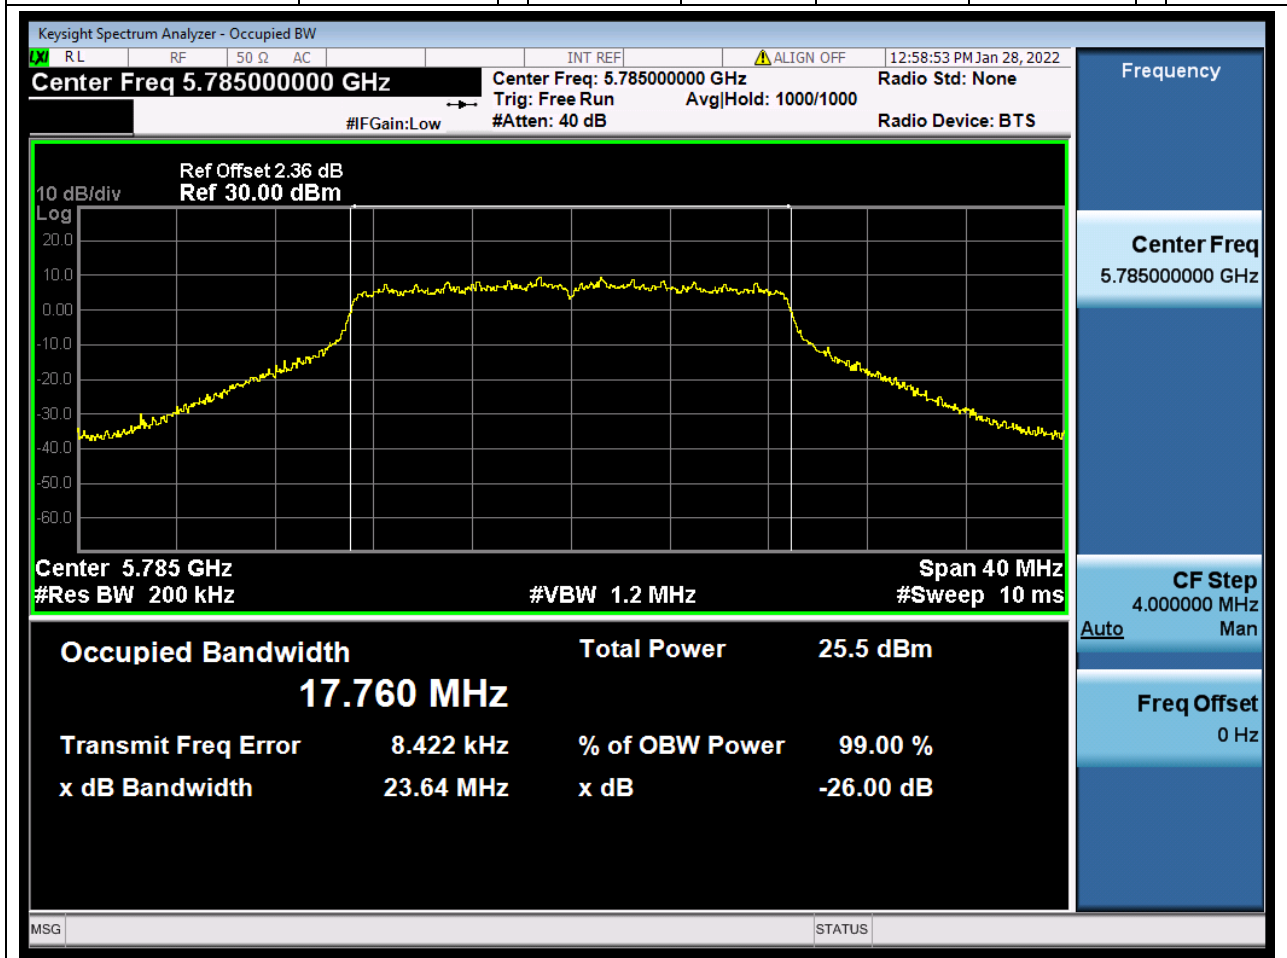

50. 802.11n_20M_U-NII-3_M

50.1. A.2.2-99% Bandwidth(NTNV)

Center Frequency (MHz)	OBW Power (%)	RBW (MHz)	Detector	Limit (MHz)	OBW (MHz)	Verdict
5785	99	0.2	Peak	0	17.759775	Unknown