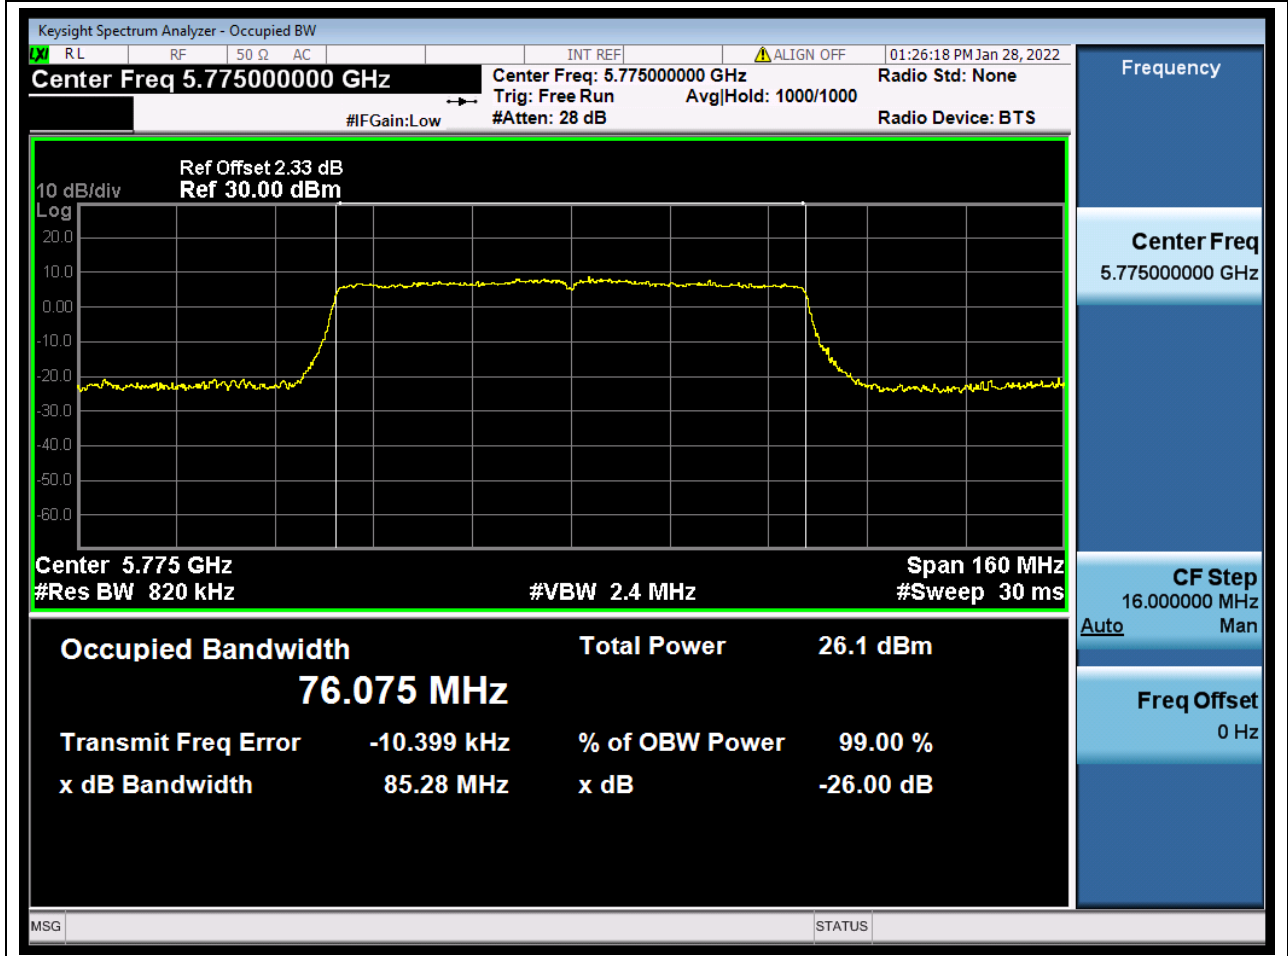

59. 802.11ac_80M_U-NII-3_M

59.1. A.2-26dB Bandwidth(NTNV)

Center Frequency (MHz)	XdB Down	RBW (MHz)	Detector	Limit (MHz)	XdB BandWidth (MHz)	Verdict
5775	26	0.82	Peak	0	85.27507	Unknow