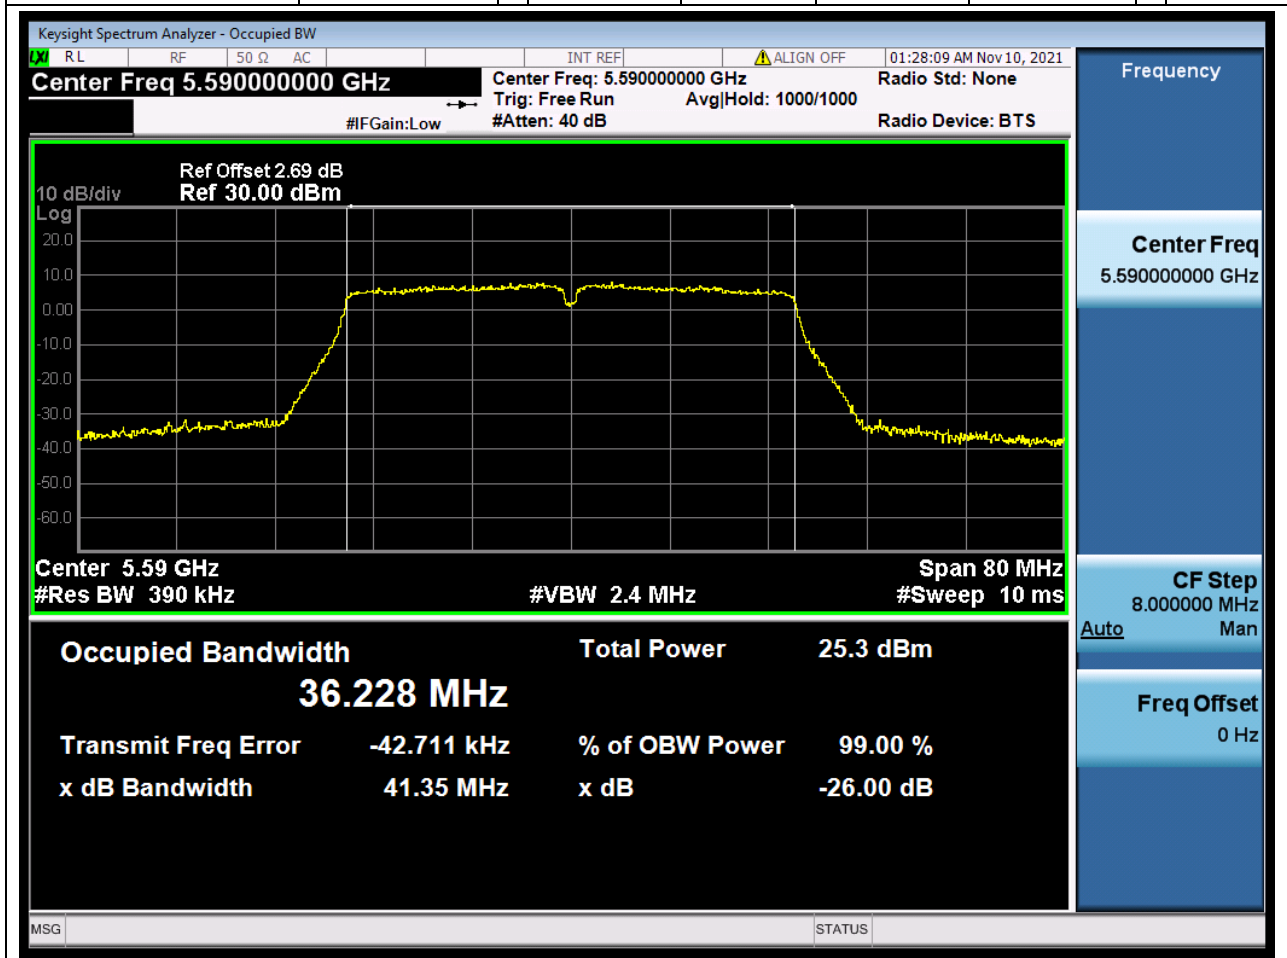

42. 802.11ac_40M_U-NII-2C_M

42.1. A.2.2-99% Bandwidth(NTNV)

Center Frequency (MHz)	OBW Power (%)	RBW (MHz)	Detector	Limit (MHz)	OBW (MHz)	Verdict
5590	99	0.39	Peak	0	36.227744	Unknow