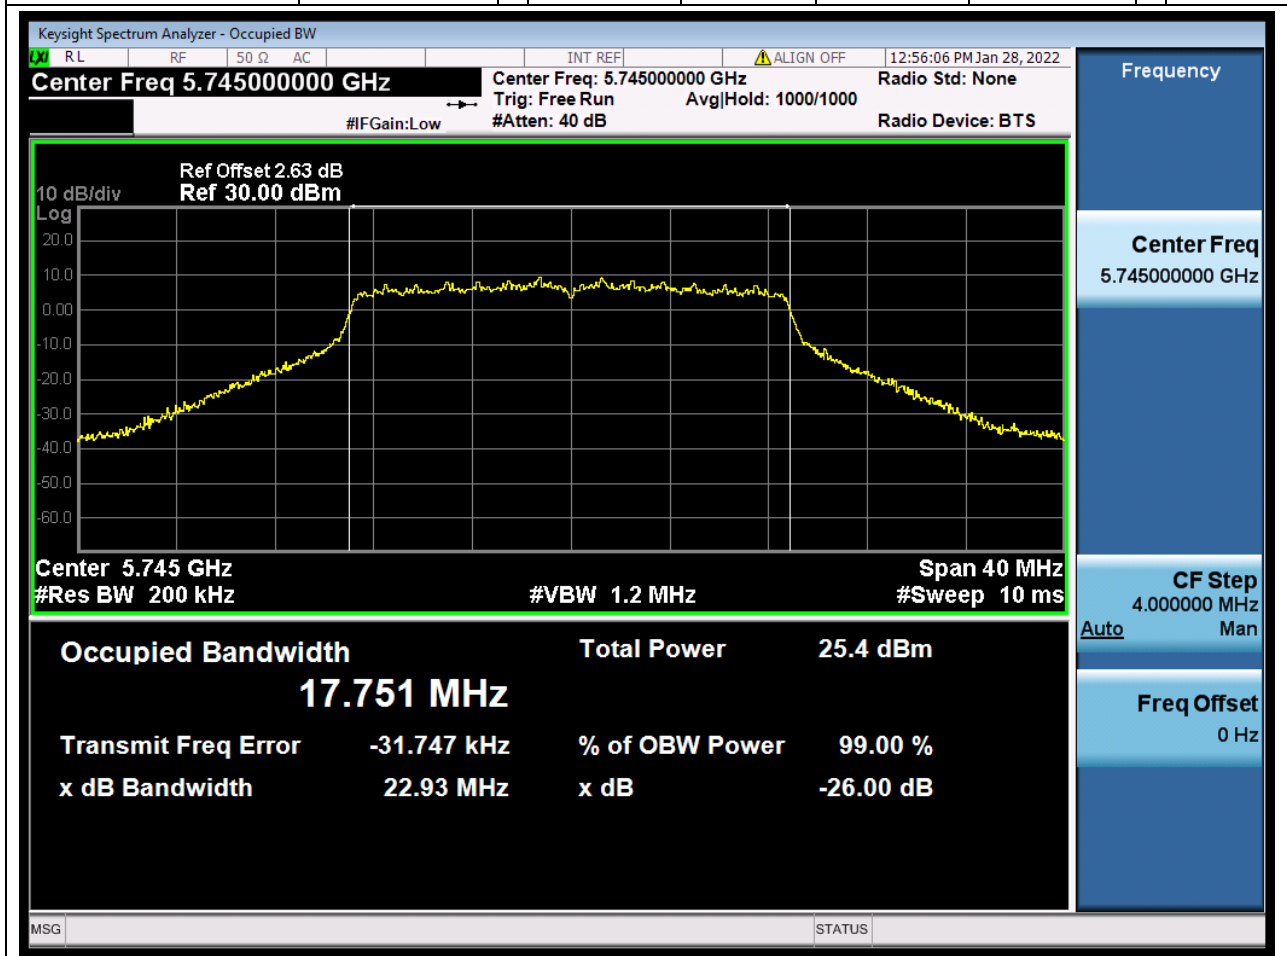

49. 802.11n_20M_U-NII-3_L

49.1. A.2.2-99% Bandwidth(NTNV)

Center Frequency (MHz)	OBW Power (%)	RBW (MHz)	Detector	Limit (MHz)	OBW (MHz)	Verdict
5745	99	0.2	Peak	0	17.751412	Unknow