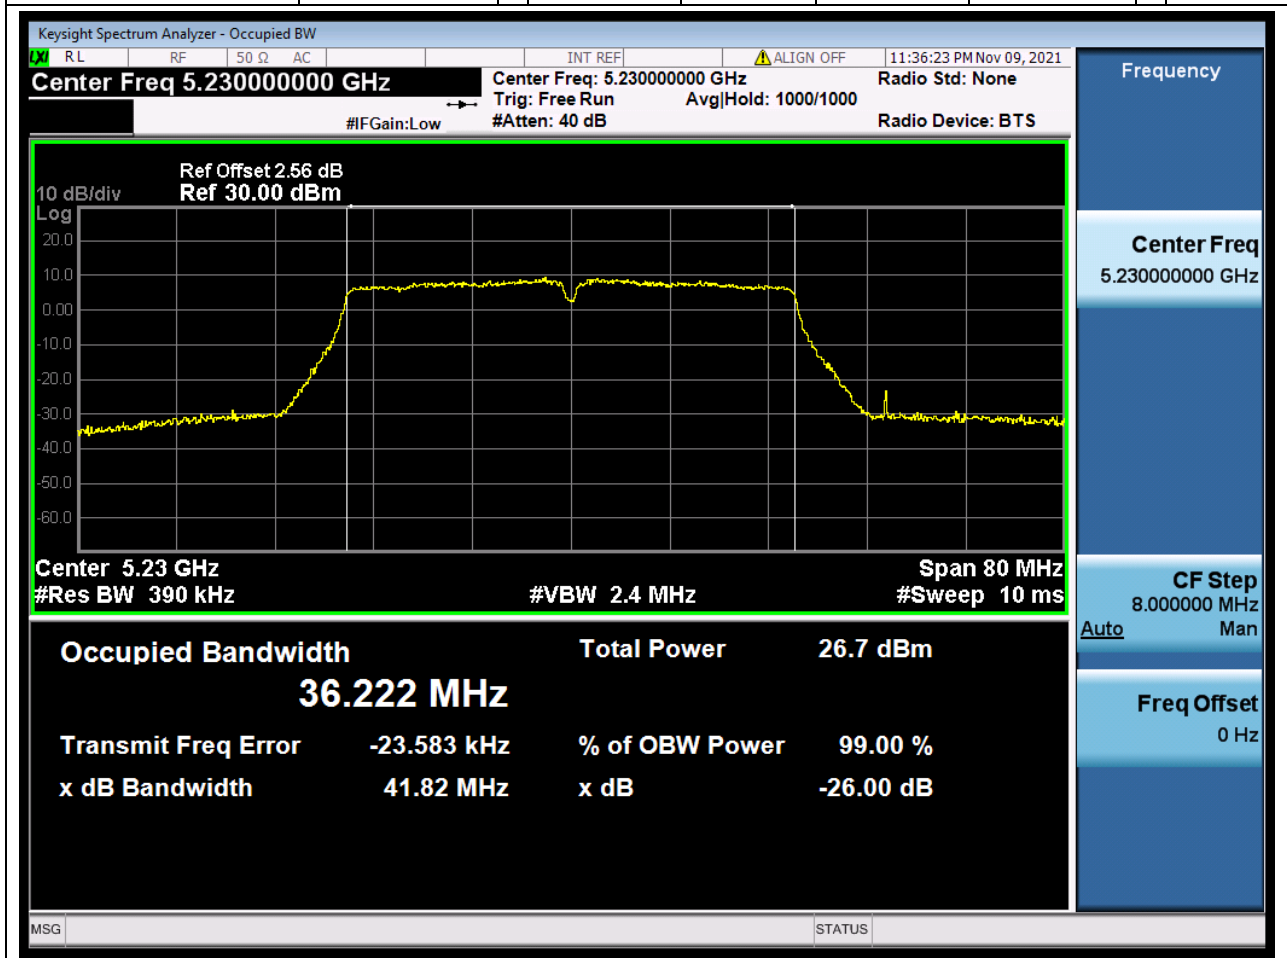

8. 802.11n_40M_U-NII-1_H

8.1. A.2.2-99% Bandwidth(NTNV)

Center Frequency (MHz)	OBW Power (%)	RBW (MHz)	Detector	Limit (MHz)	OBW (MHz)	Verdict
5230	99	0.39	Peak	0	36.222135	Unknow