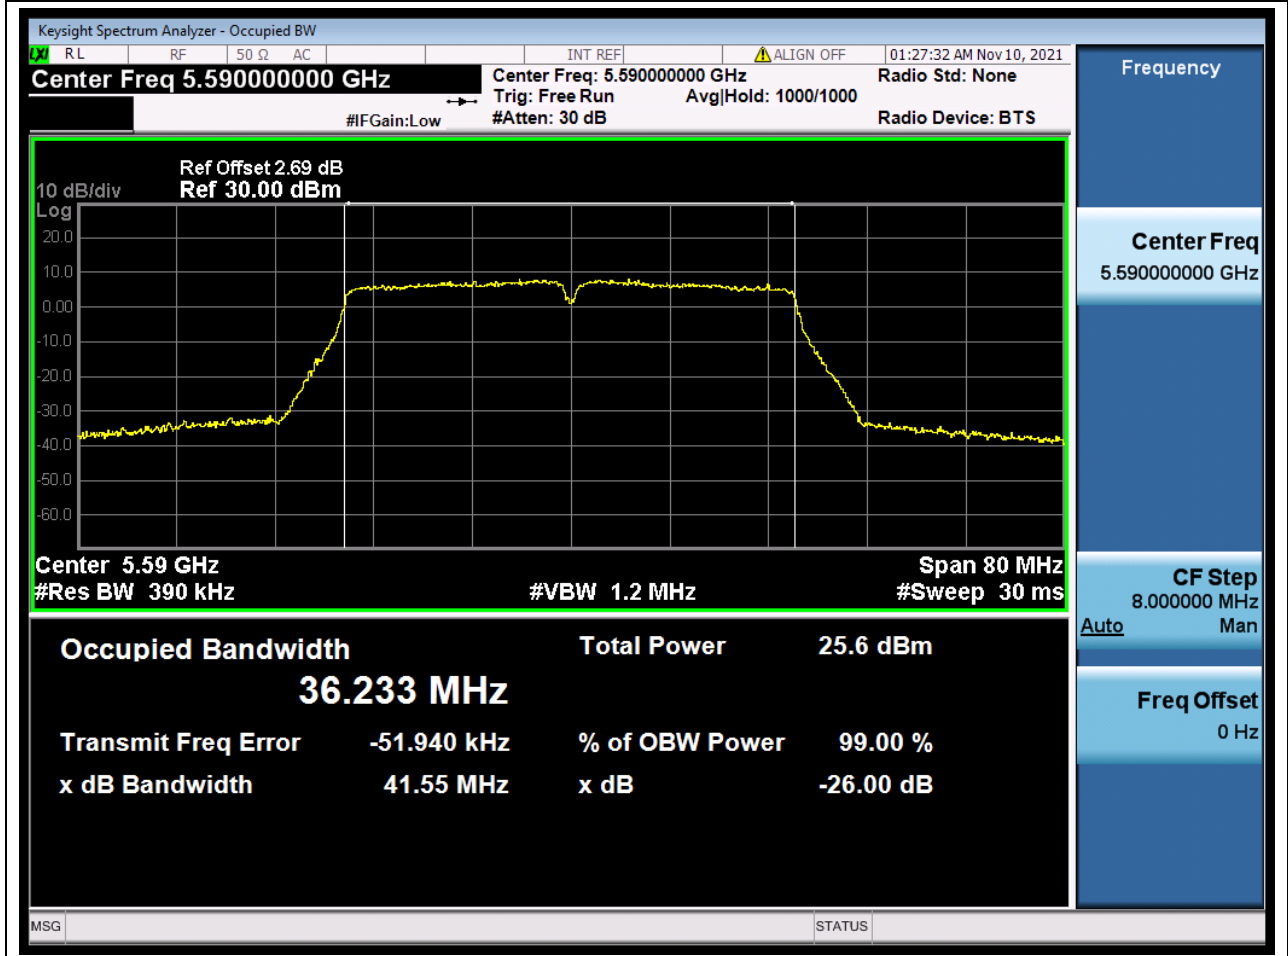

42. 802.11ac_40M_U-NII-2C_M

42.1. A.2-26dB Bandwidth(NTNV)

Center Frequency (MHz)	XdB Down	RBW (MHz)	Detector	Limit (MHz)	XdB BandWidth (MHz)	Verdict
5590	26	0.39	Peak	0	41.551312	Unknow