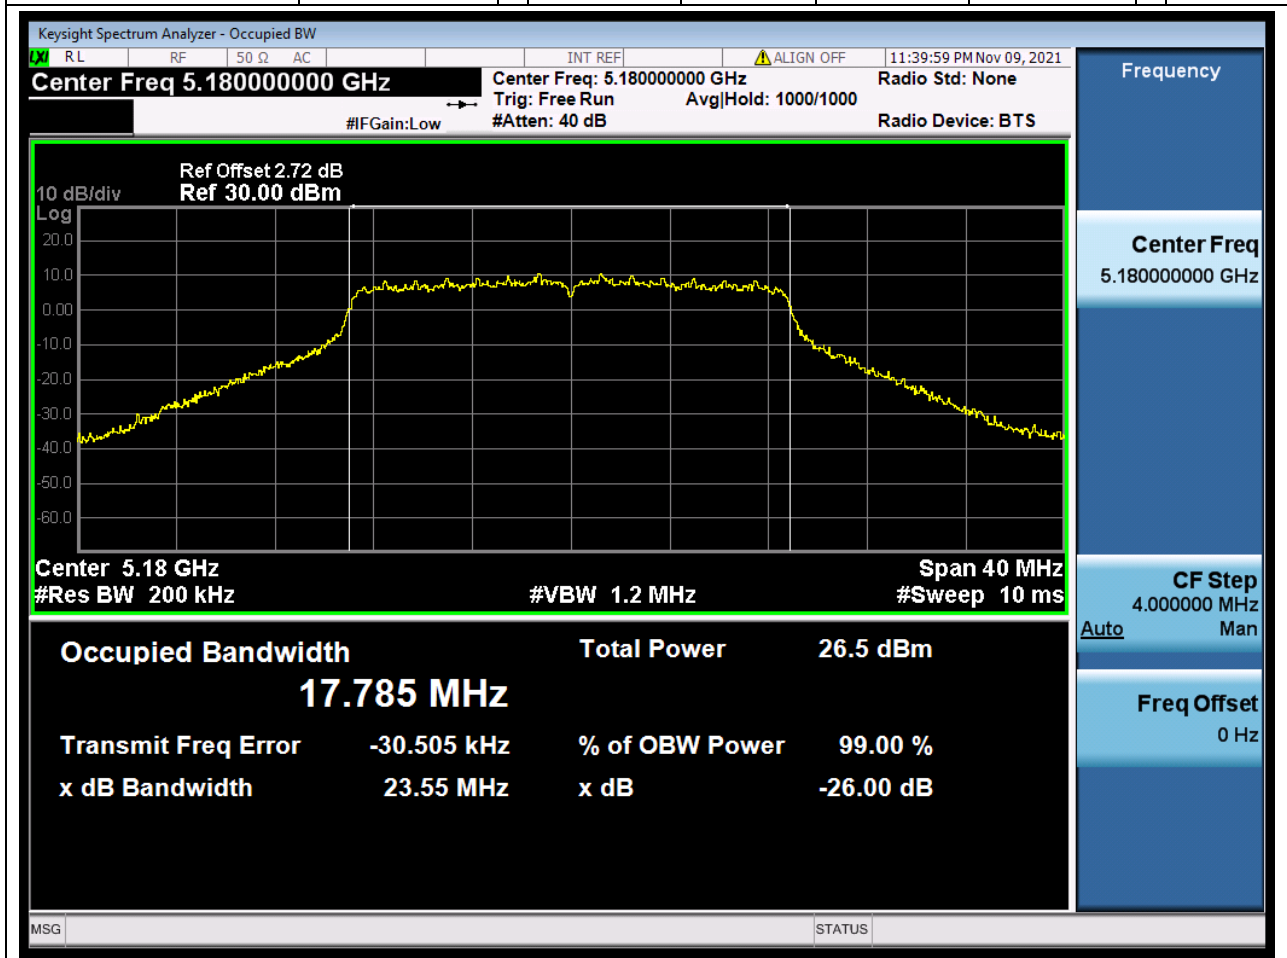

9. 802.11ac_20M_U-NII-1_L

9.1. A.2.2-99% Bandwidth(NTNV)

Center Frequency (MHz)	OBW Power (%)	RBW (MHz)	Detector	Limit (MHz)	OBW (MHz)	Verdict
5180	99	0.2	Peak	0	17.785039	Unknow