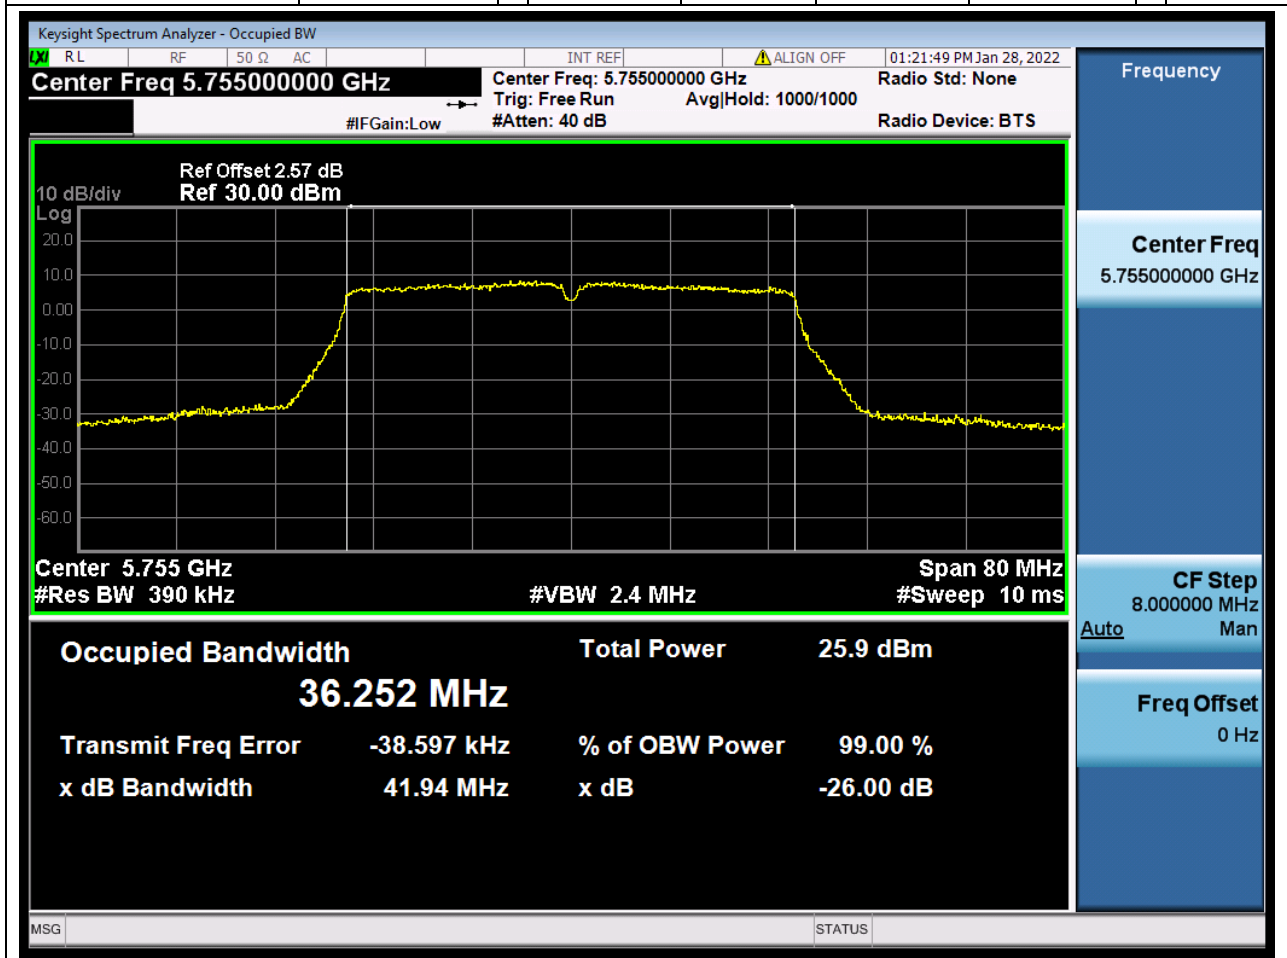

57. 802.11ac_40M_U-NII-3_L

57.1. A.2.2-99% Bandwidth(NTNV)

Center Frequency (MHz)	OBW Power (%)	RBW (MHz)	Detector	Limit (MHz)	OBW (MHz)	Verdict
5755	99	0.39	Peak	0	36.252243	Unknow