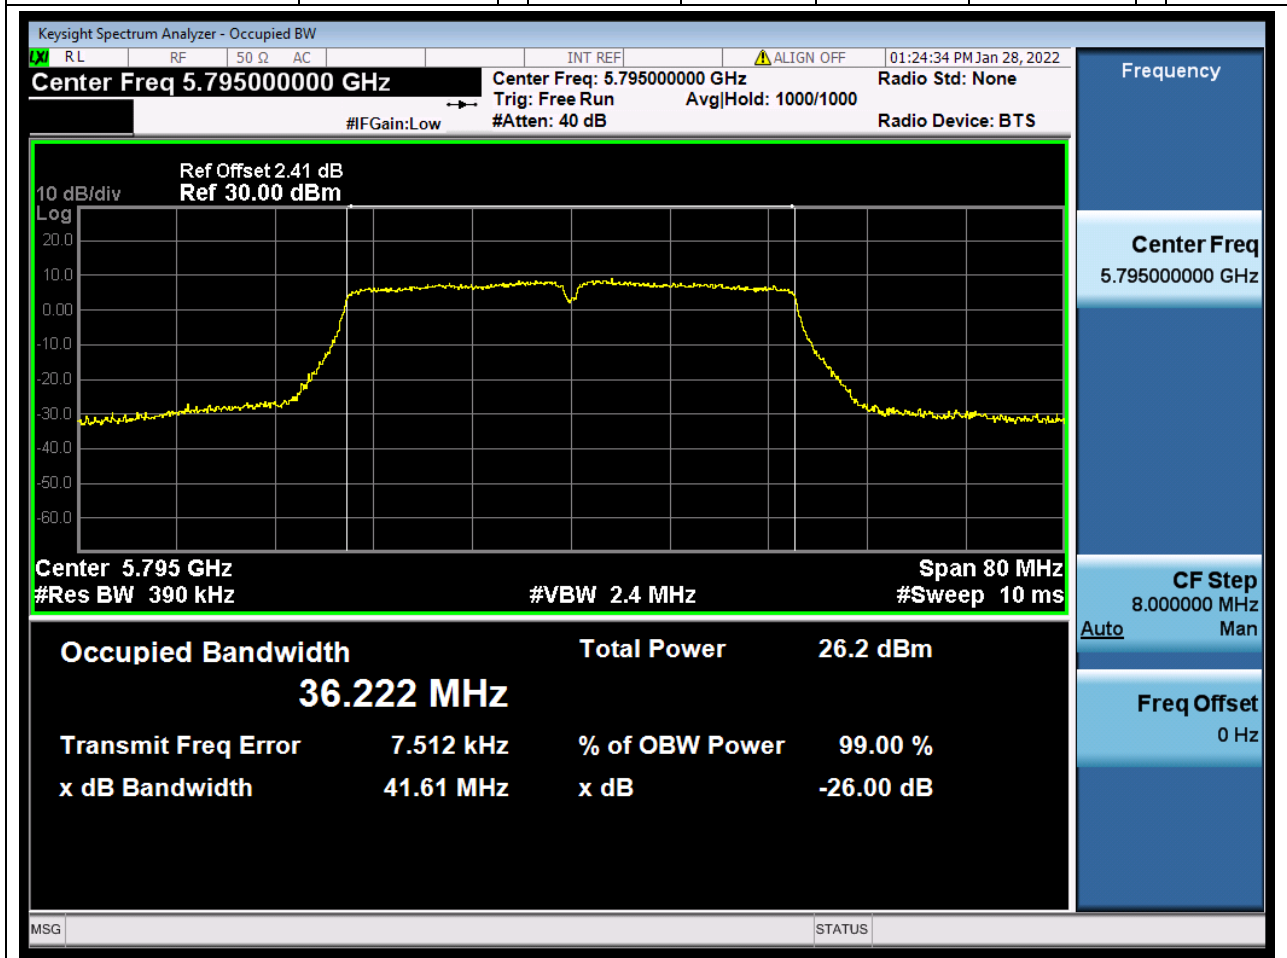

58. 802.11ac_40M_U-NII-3_H

58.1. A.2.2-99% Bandwidth(NTNV)

Center Frequency (MHz)	OBW Power (%)	RBW (MHz)	Detector	Limit (MHz)	OBW (MHz)	Verdict
5795	99	0.39	Peak	0	36.222379	Unknow