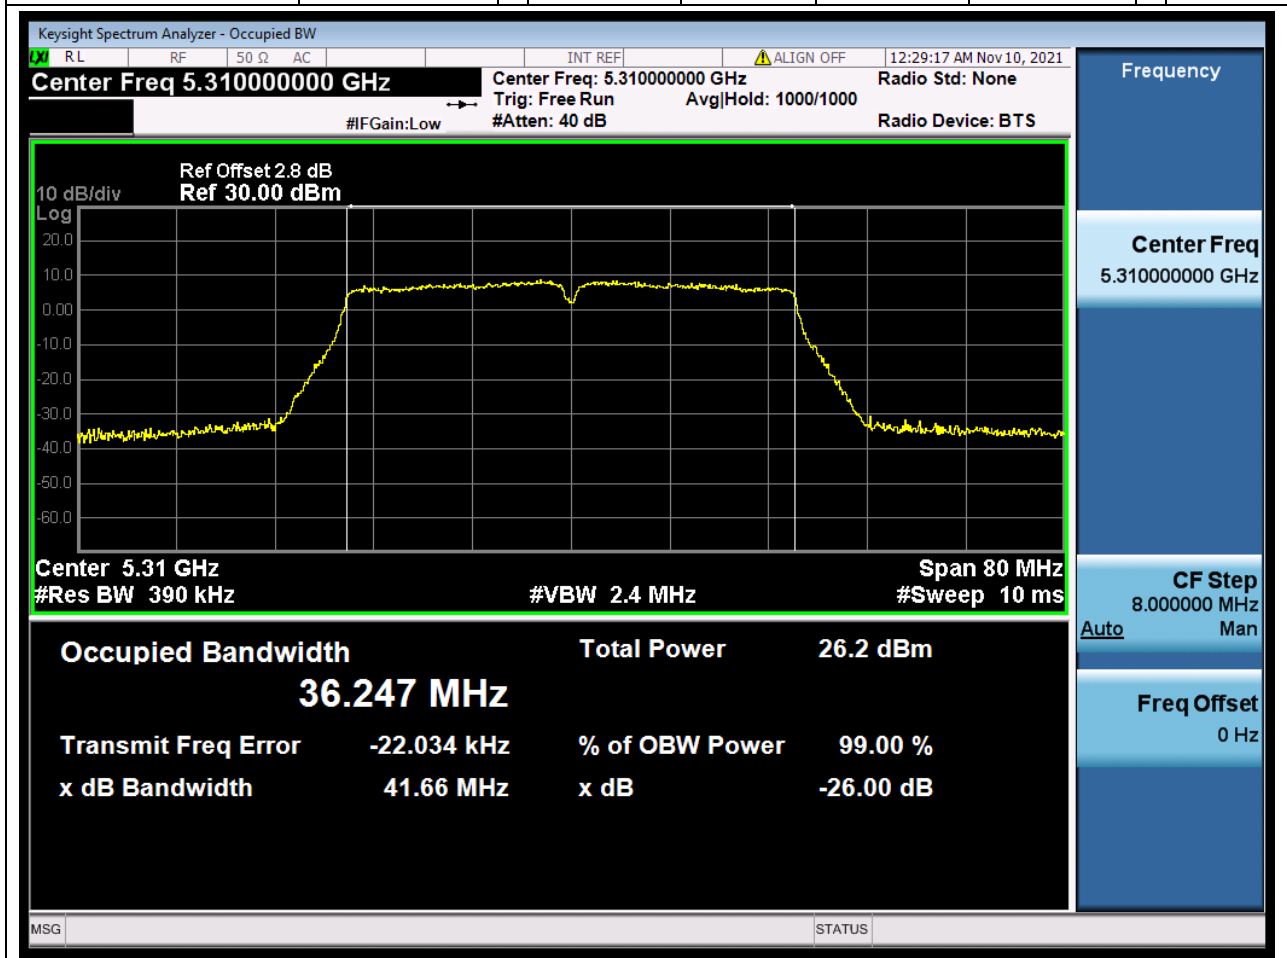

22. 802.11n_40M_U-NII-2A_H

22.1. A.2.2-99% Bandwidth(NTNV)

Center Frequency (MHz)	OBW Power (%)	RBW (MHz)	Detector	Limit (MHz)	OBW (MHz)	Verdict
5310	99	0.39	Peak	0	36.246521	Unknow