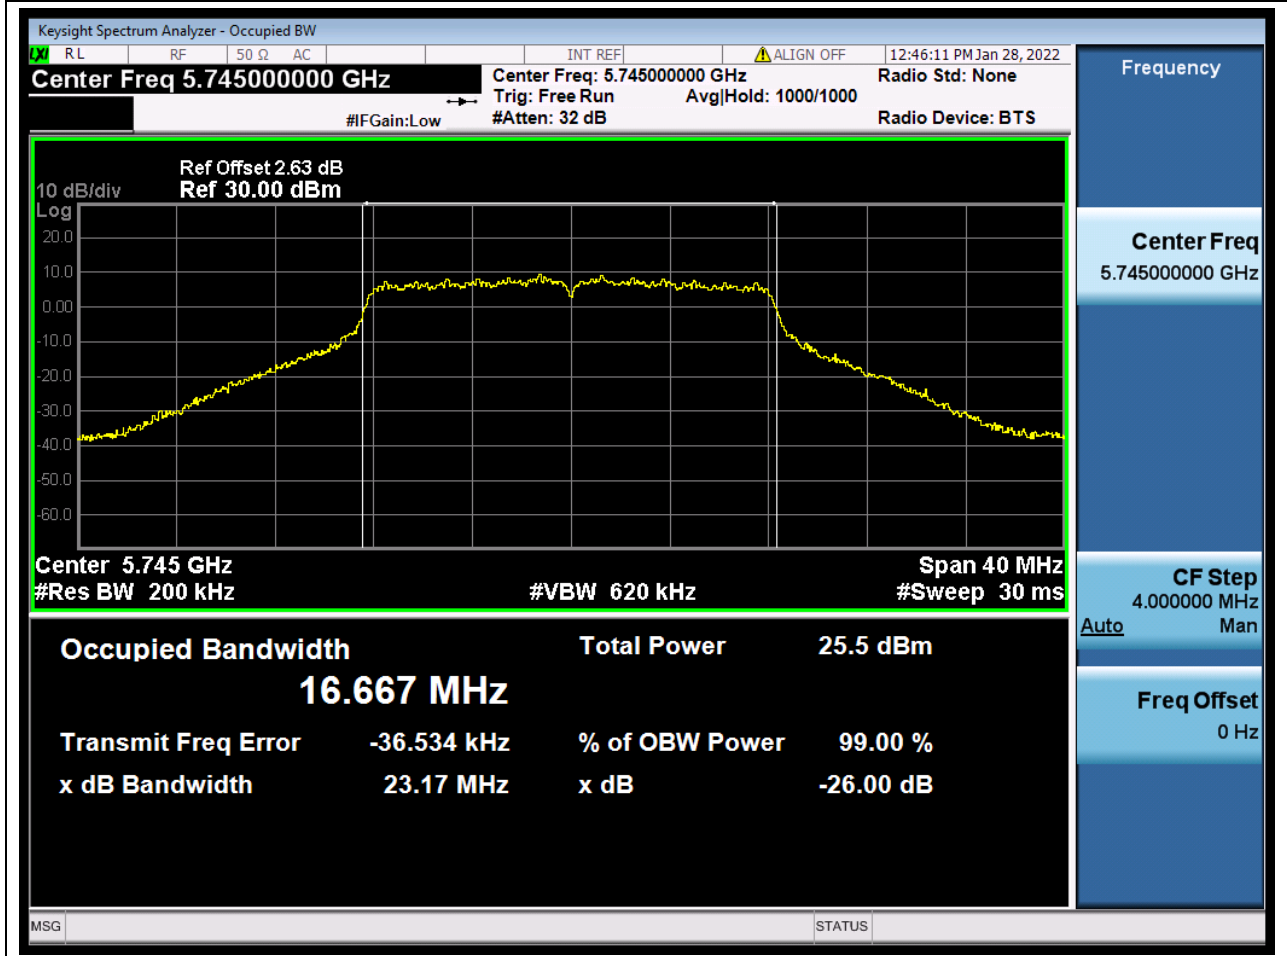

46.802.11a_20M_U-NII-3_L

46.1. A.2-26dB Bandwidth(NTNV)

Center Frequency (MHz)	XdB Down	RBW (MHz)	Detector	Limit (MHz)	XdB BandWidth (MHz)	Verdict
5745	26	0.2	Peak	0	23.169096	Unknown