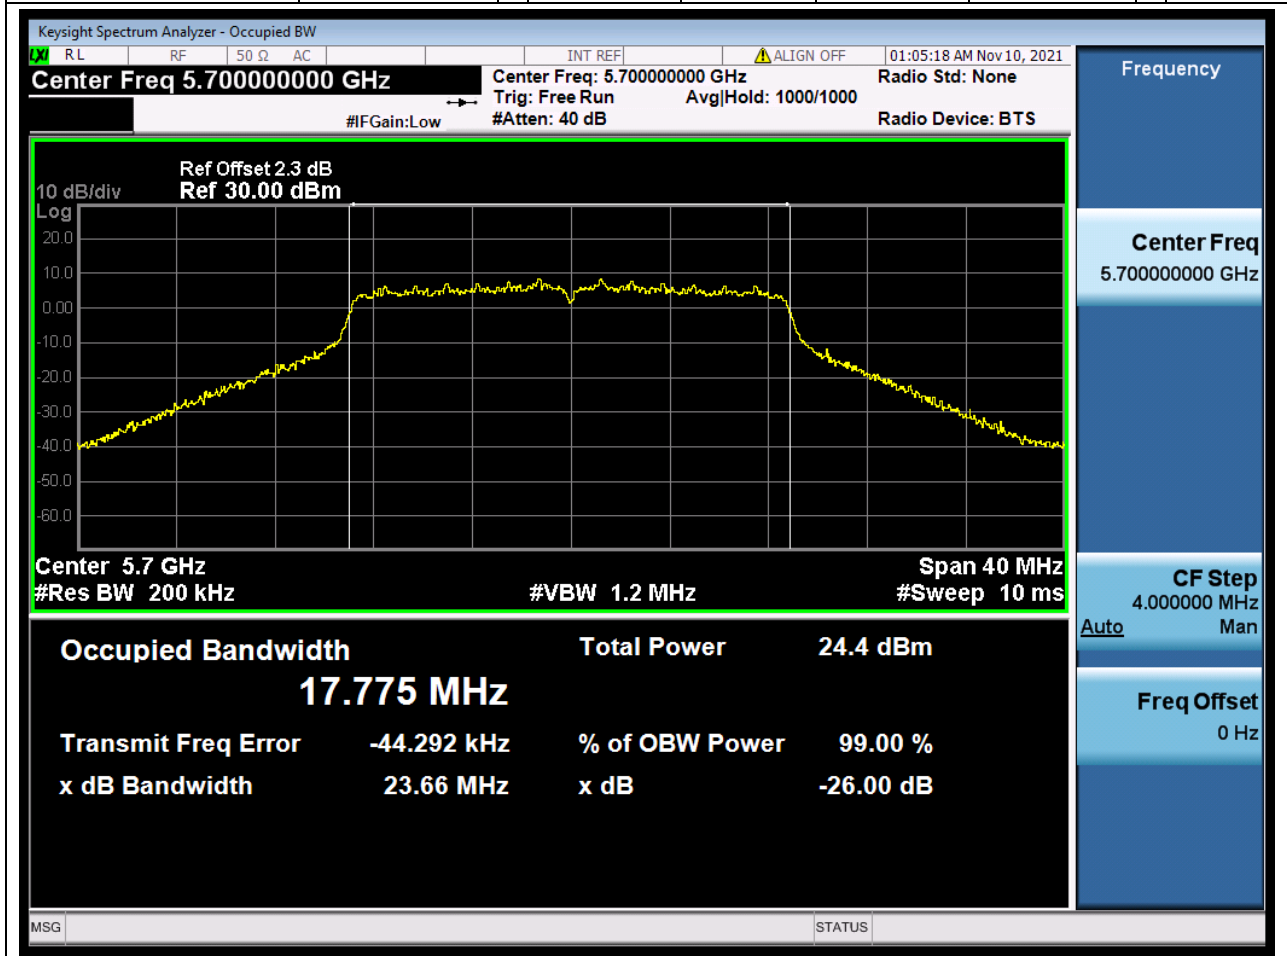

34. 802.11n_20M_U-NII-2C_H

34.1. A.2.2-99% Bandwidth(NTNV)

Center Frequency (MHz)	OBW Power (%)	RBW (MHz)	Detector	Limit (MHz)	OBW (MHz)	Verdict
5700	99	0.2	Peak	0	17.775441	Unknown