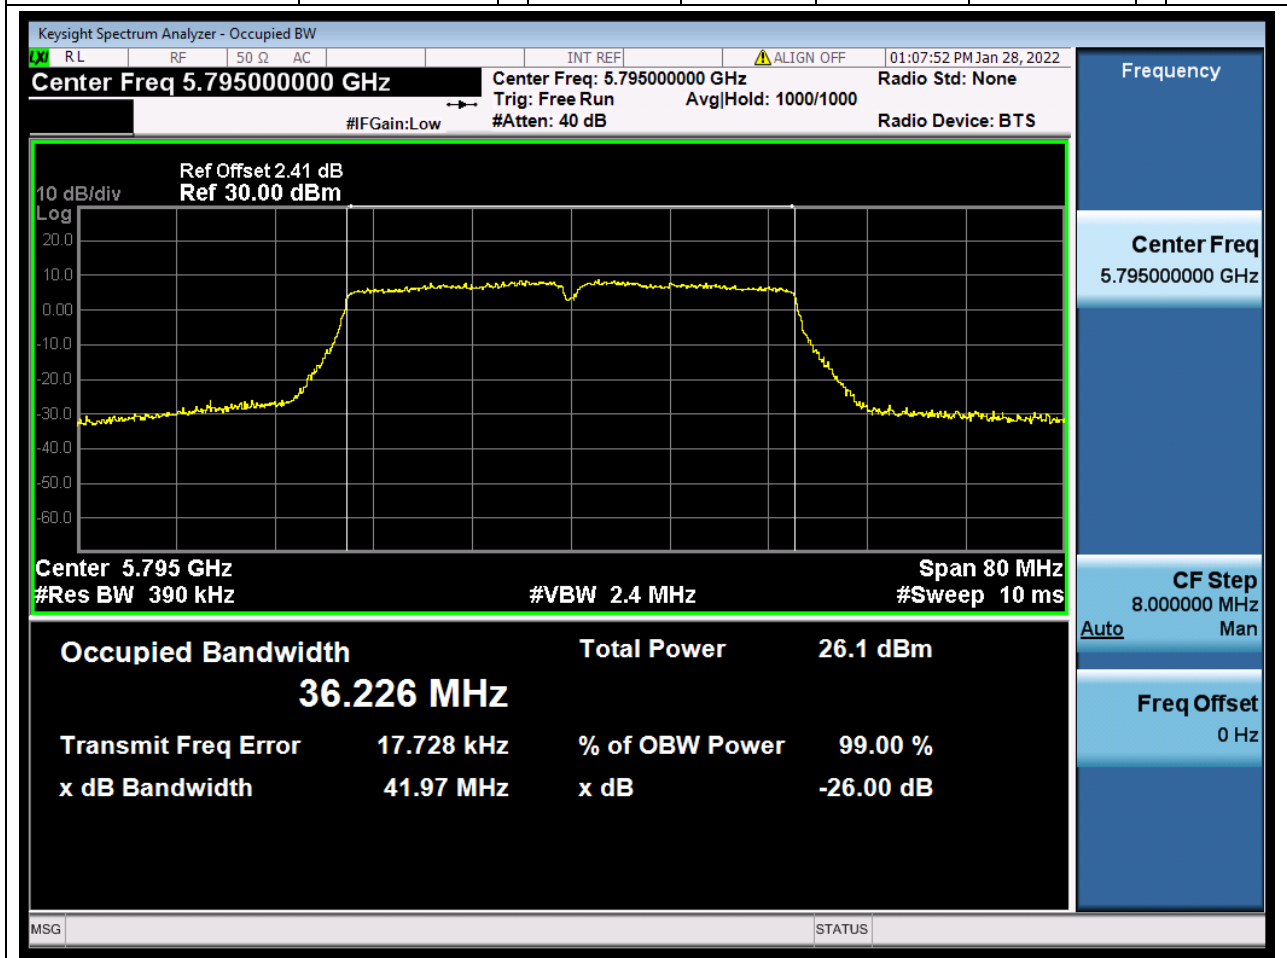

53. 802.11n_40M_U-NII-3_H

53.1. A.2.2-99% Bandwidth(NTNV)

Center Frequency (MHz)	OBW Power (%)	RBW (MHz)	Detector	Limit (MHz)	OBW (MHz)	Verdict
5795	99	0.39	Peak	0	36.226354	Unknown