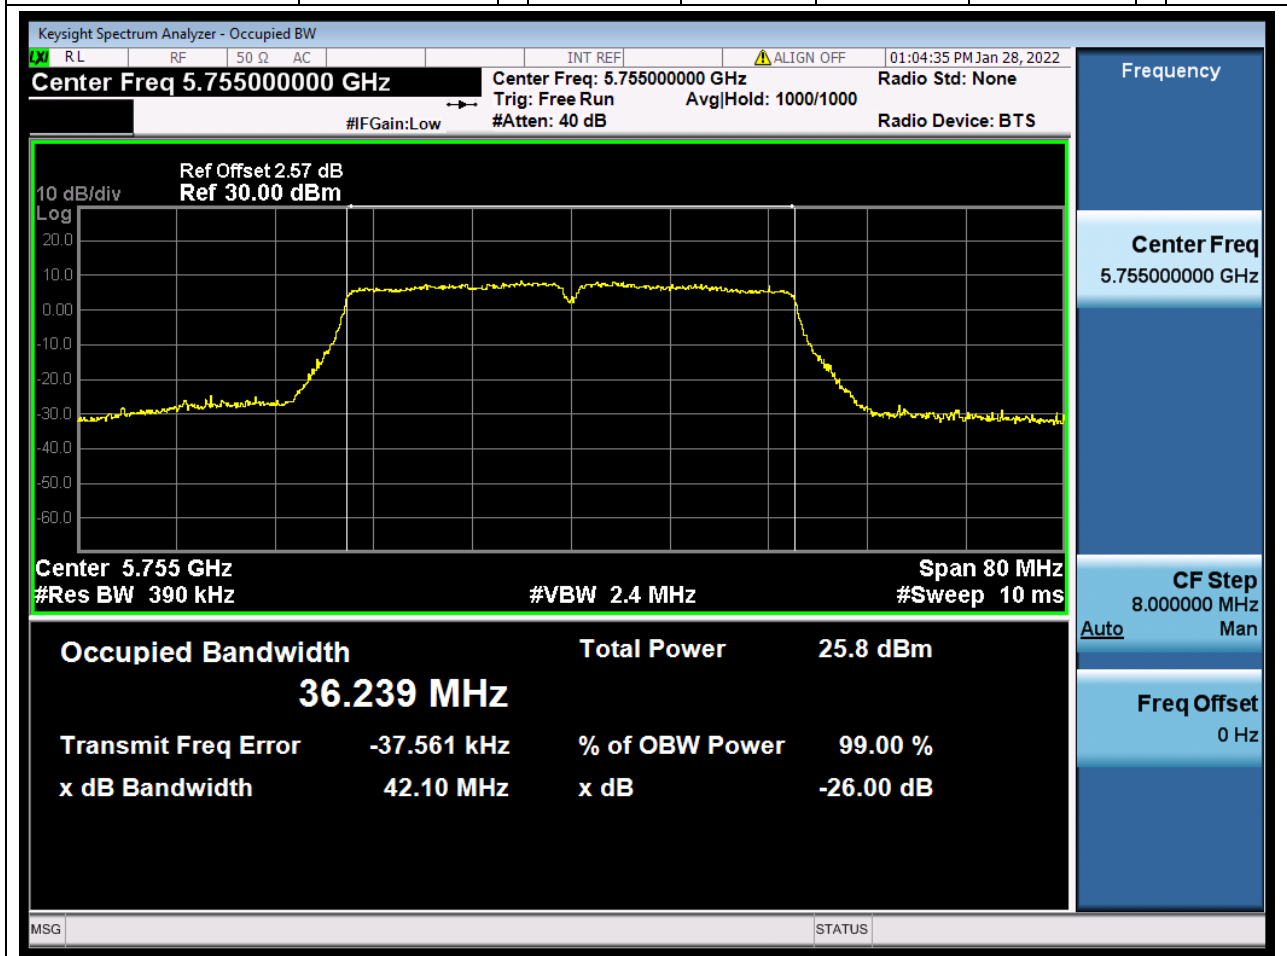

52. 802.11n_40M_U-NII-3_L

52.1. A.2.2-99% Bandwidth(NTNV)

Center Frequency (MHz)	OBW Power (%)	RBW (MHz)	Detector	Limit (MHz)	OBW (MHz)	Verdict
5755	99	0.39	Peak	0	36.239467	Unknow