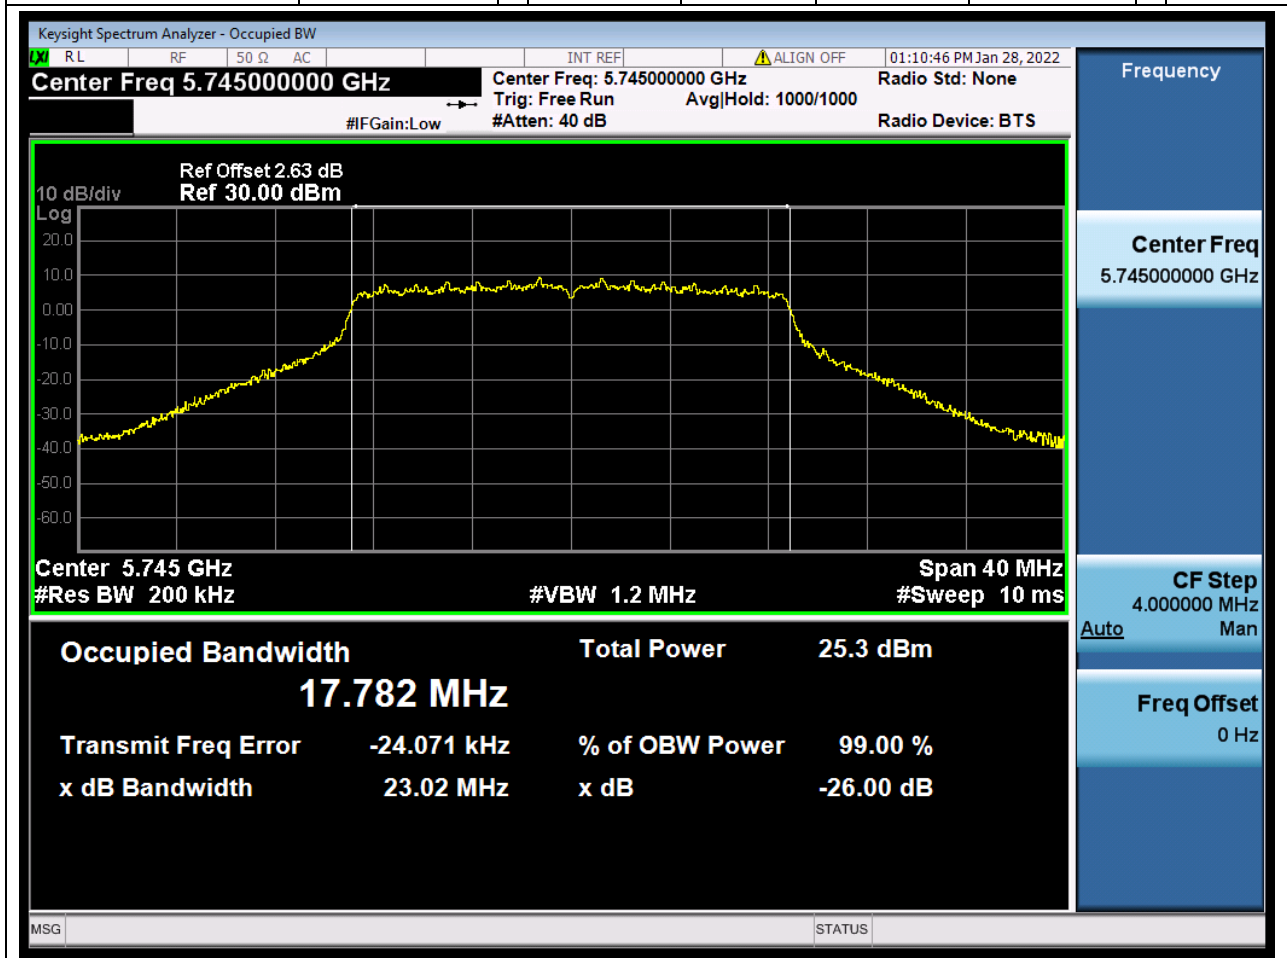

54. 802.11ac_20M_U-NII-3_L

54.1. A.2.2-99% Bandwidth(NTNV)

Center Frequency (MHz)	OBW Power (%)	RBW (MHz)	Detector	Limit (MHz)	OBW (MHz)	Verdict
5745	99	0.2	Peak	0	17.781764	Unknow