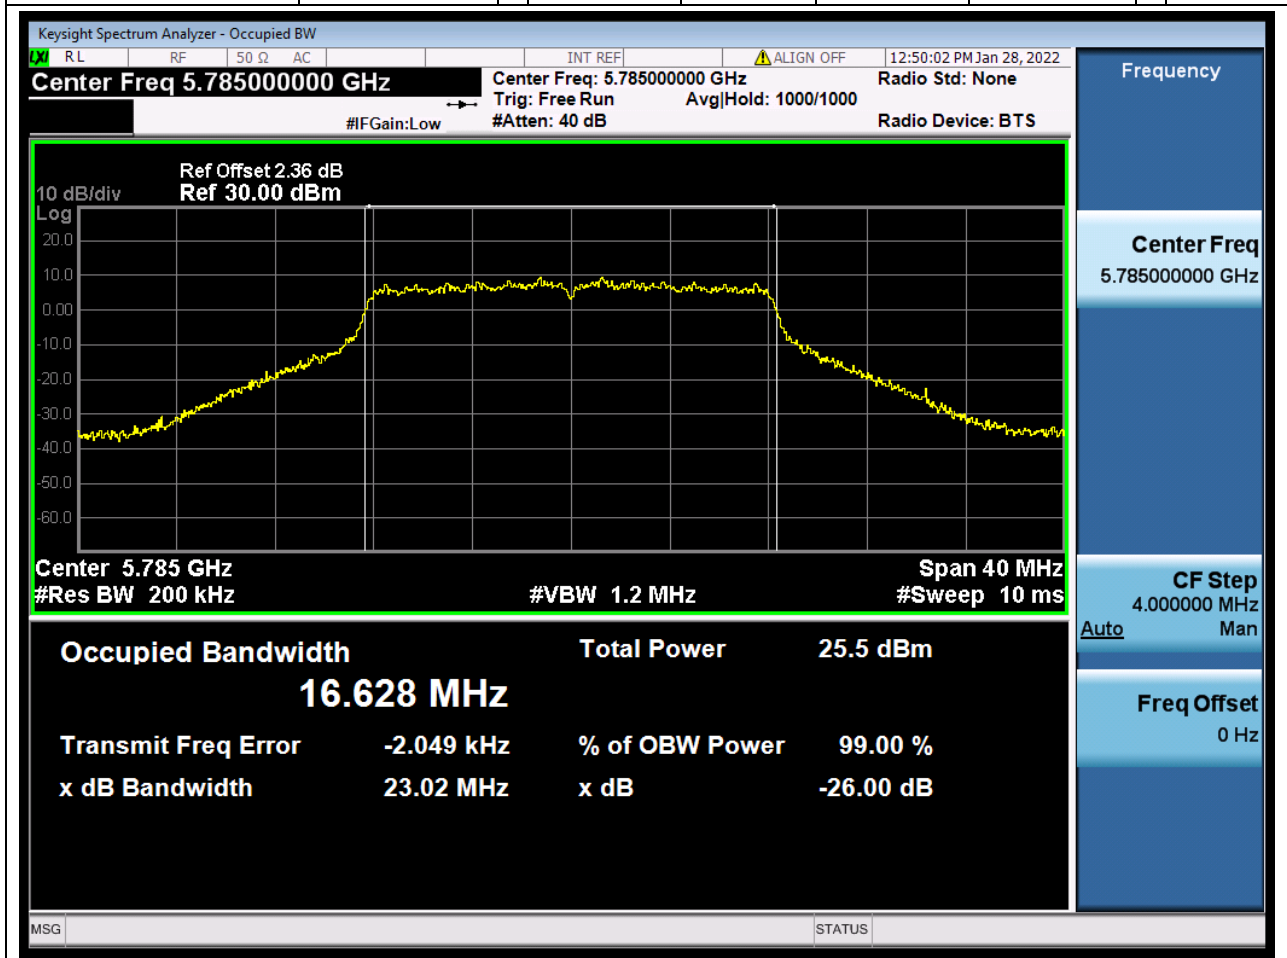

47. 802.11a_20M_U-NII-3_M

47.1. A.2.2-99% Bandwidth(NTNV)

Center Frequency (MHz)	OBW Power (%)	RBW (MHz)	Detector	Limit (MHz)	OBW (MHz)	Verdict
5785	99	0.2	Peak	0	16.627944	Unknown