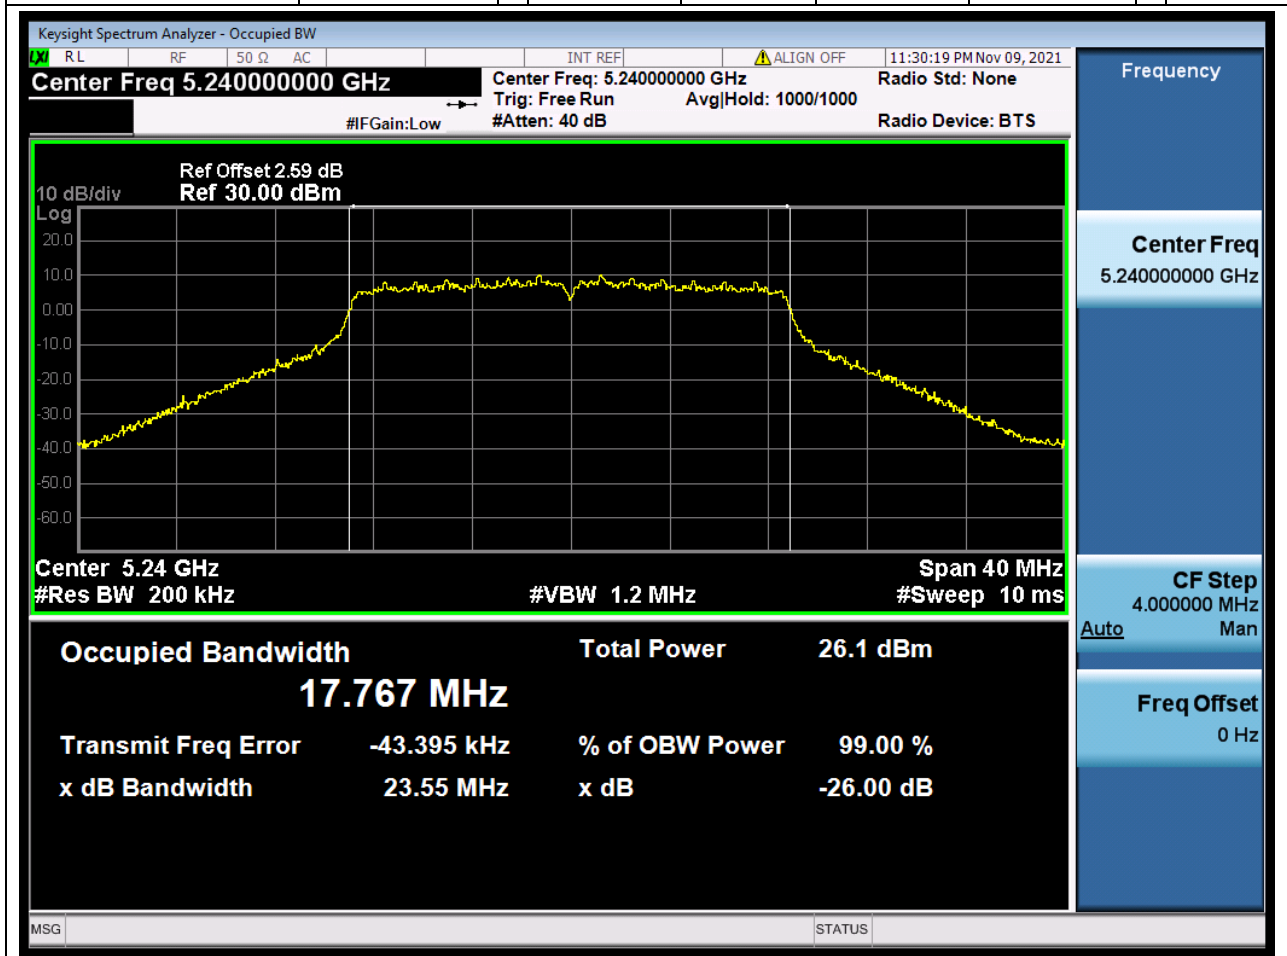

6. 802.11n_20M_U-NII-1_H

6.1. A.2.2-99% Bandwidth(NTNV)

Center Frequency (MHz)	OBW Power (%)	RBW (MHz)	Detector	Limit (MHz)	OBW (MHz)	Verdict
5240	99	0.2	Peak	0	17.767305	Unknown