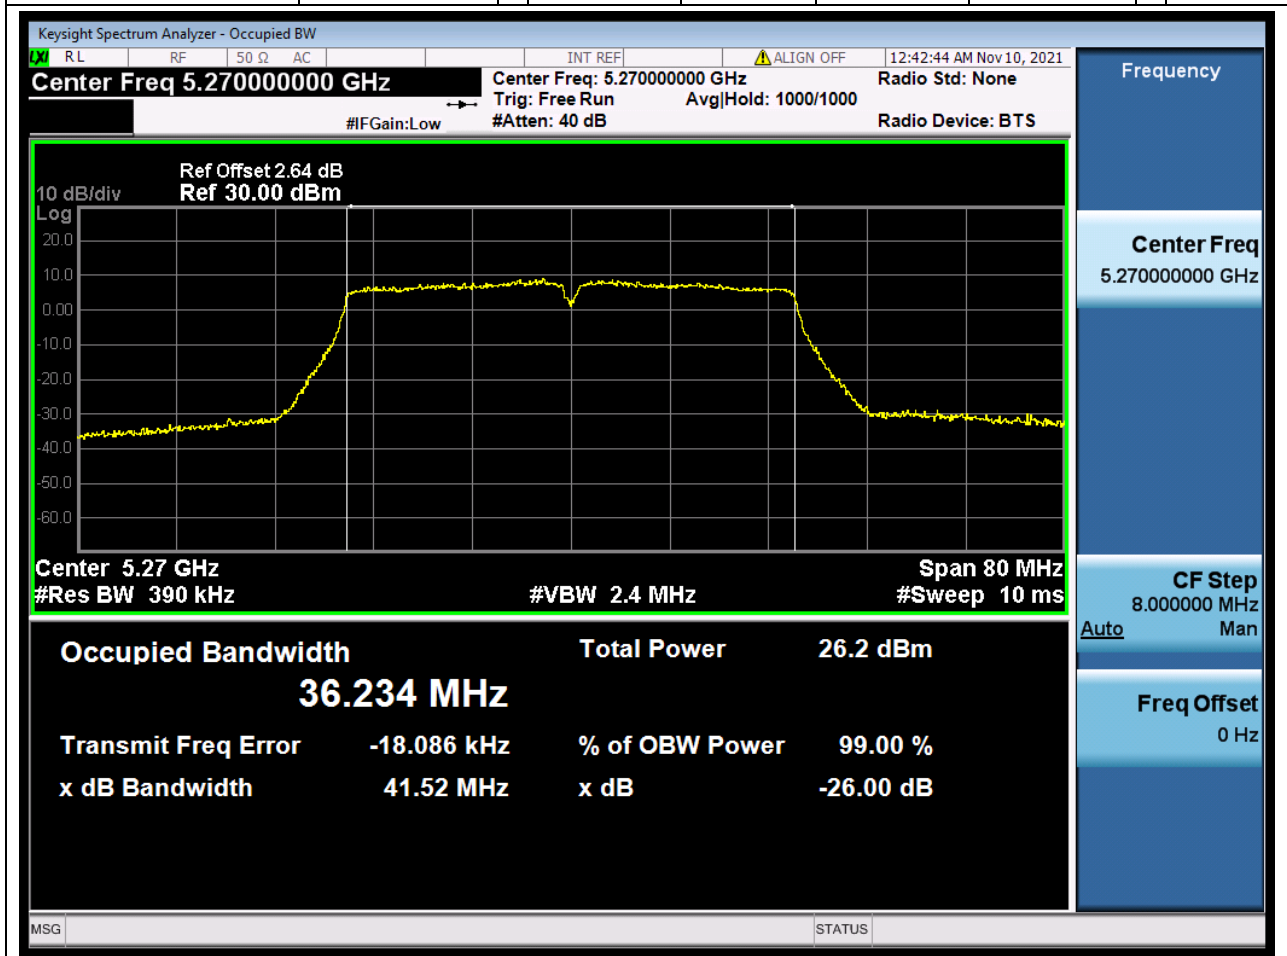

26. 802.11ac_40M_U-NII-2A_L

26.1. A.2.2-99% Bandwidth(NTNV)

Center Frequency (MHz)	OBW Power (%)	RBW (MHz)	Detector	Limit (MHz)	OBW (MHz)	Verdict
5270	99	0.39	Peak	0	36.233635	Unknow