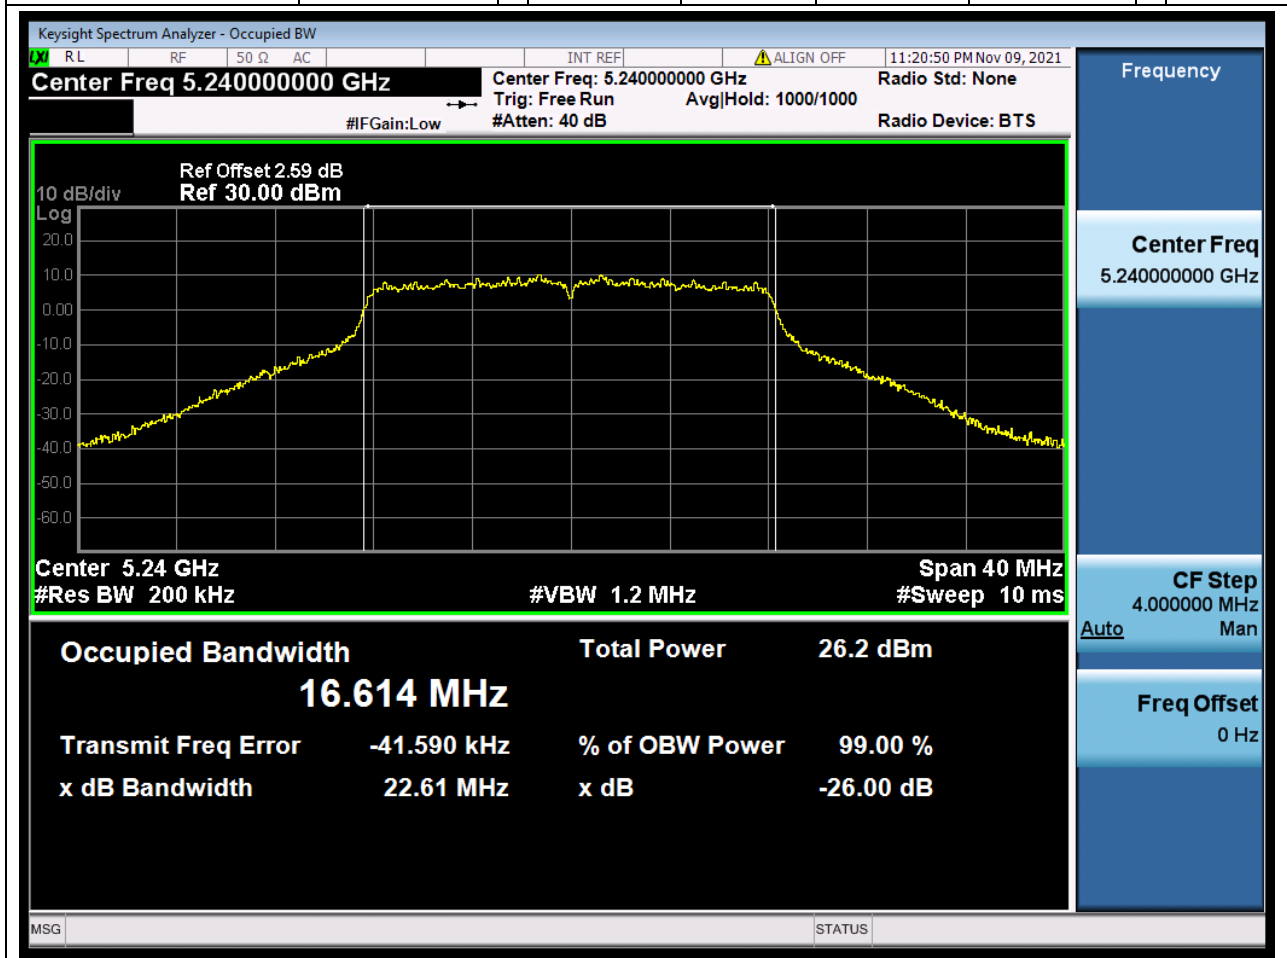

3. 802.11a_20M_U-NII-1_H

3.1. A.2.2-99% Bandwidth(NTNV)

Center Frequency (MHz)	OBW Power (%)	RBW (MHz)	Detector	Limit (MHz)	OBW (MHz)	Verdict
5240	99	0.2	Peak	0	16.613795	Unknow