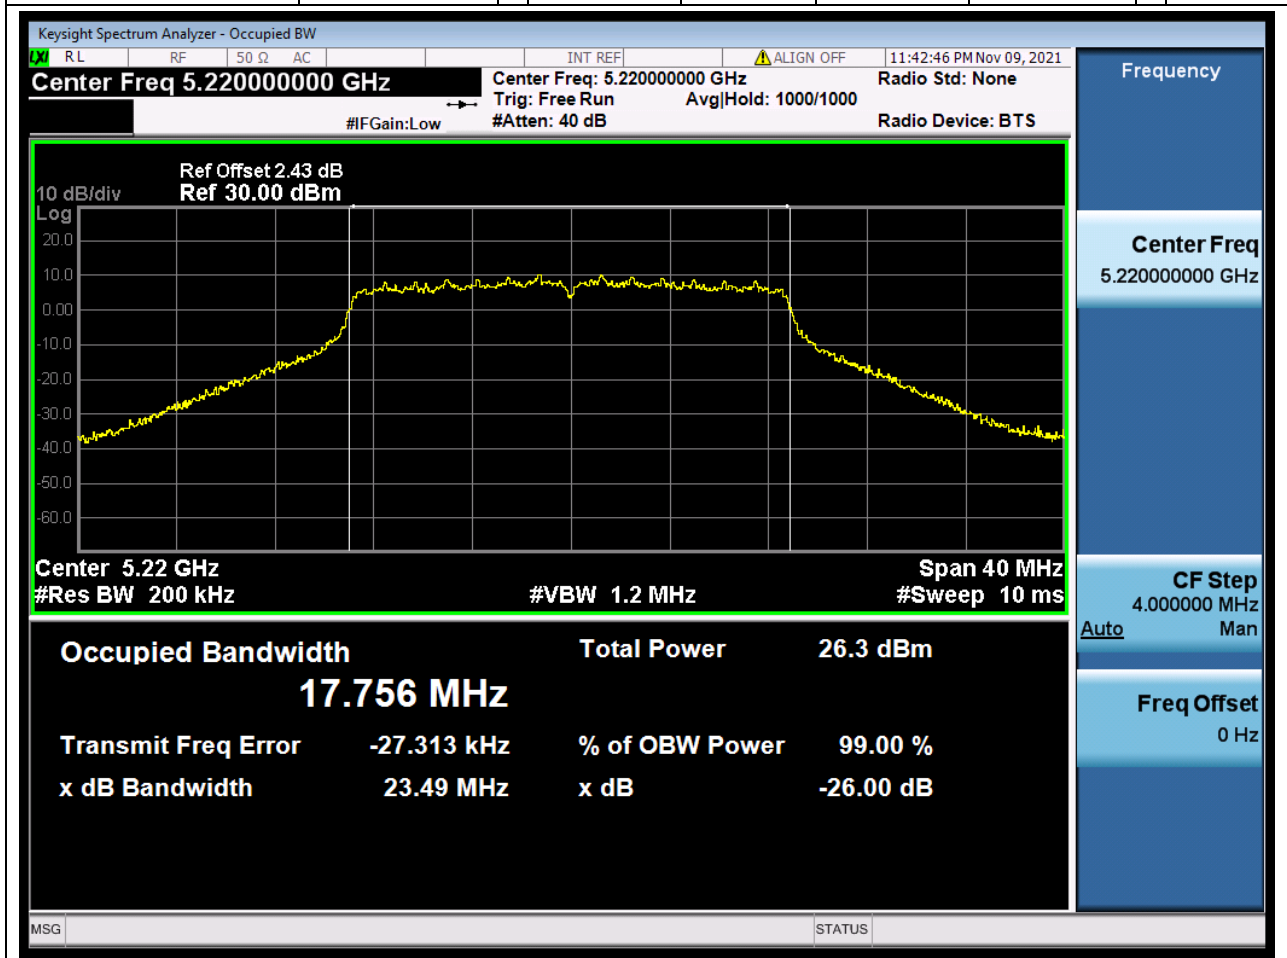

10. 802.11ac_20M_U-NII-1_M

10.1. A.2.2-99% Bandwidth(NTNV)

Center Frequency (MHz)	OBW Power (%)	RBW (MHz)	Detector	Limit (MHz)	OBW (MHz)	Verdict
5220	99	0.2	Peak	0	17.756298	Unknow