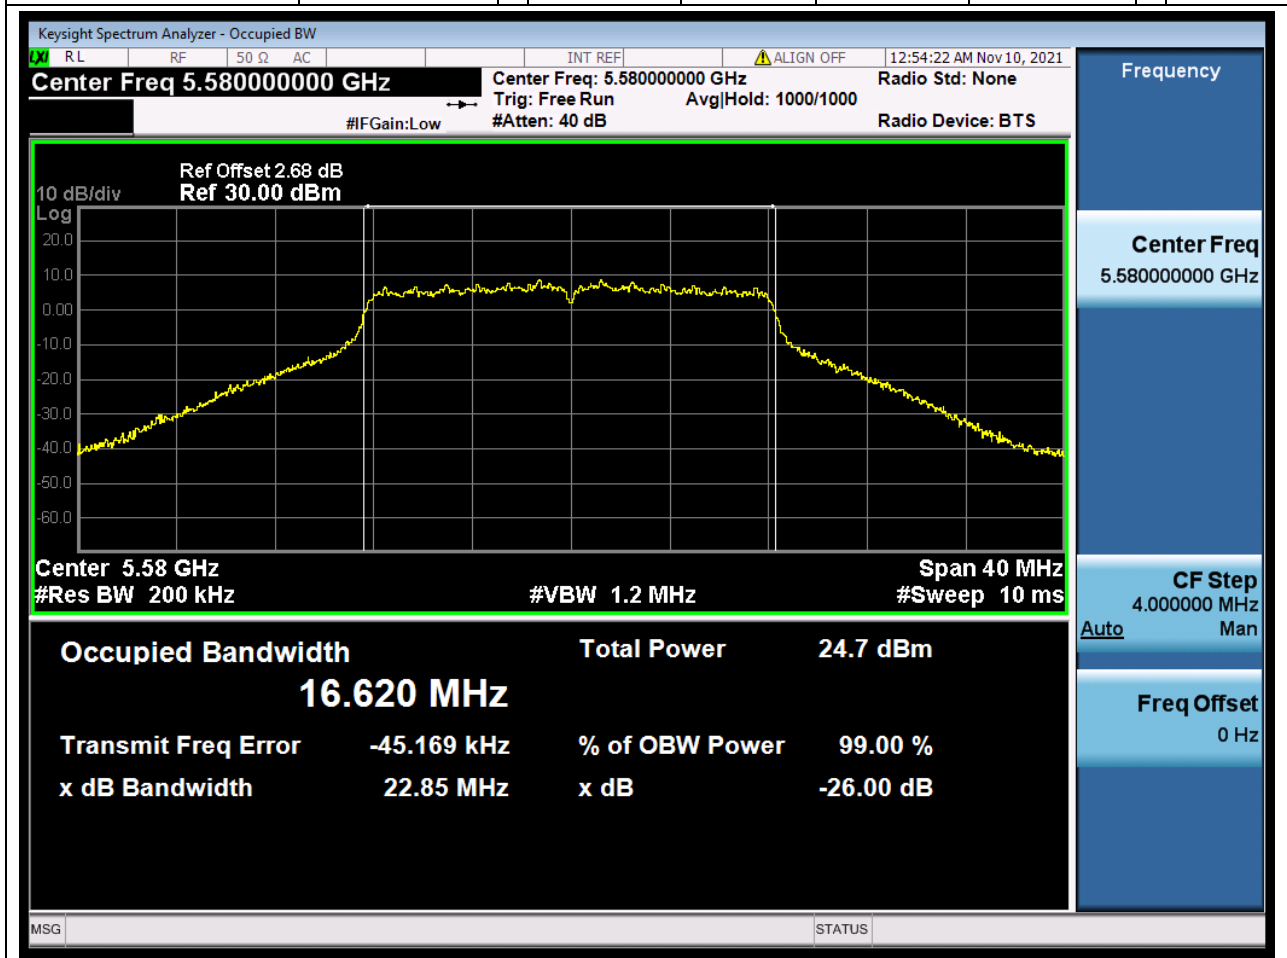

30. 802.11a_20M_U-NII-2C_M

30.1. A.2.2-99% Bandwidth(NTNV)

Center Frequency (MHz)	OBW Power (%)	RBW (MHz)	Detector	Limit (MHz)	OBW (MHz)	Verdict
5580	99	0.2	Peak	0	16.619523	Unknow