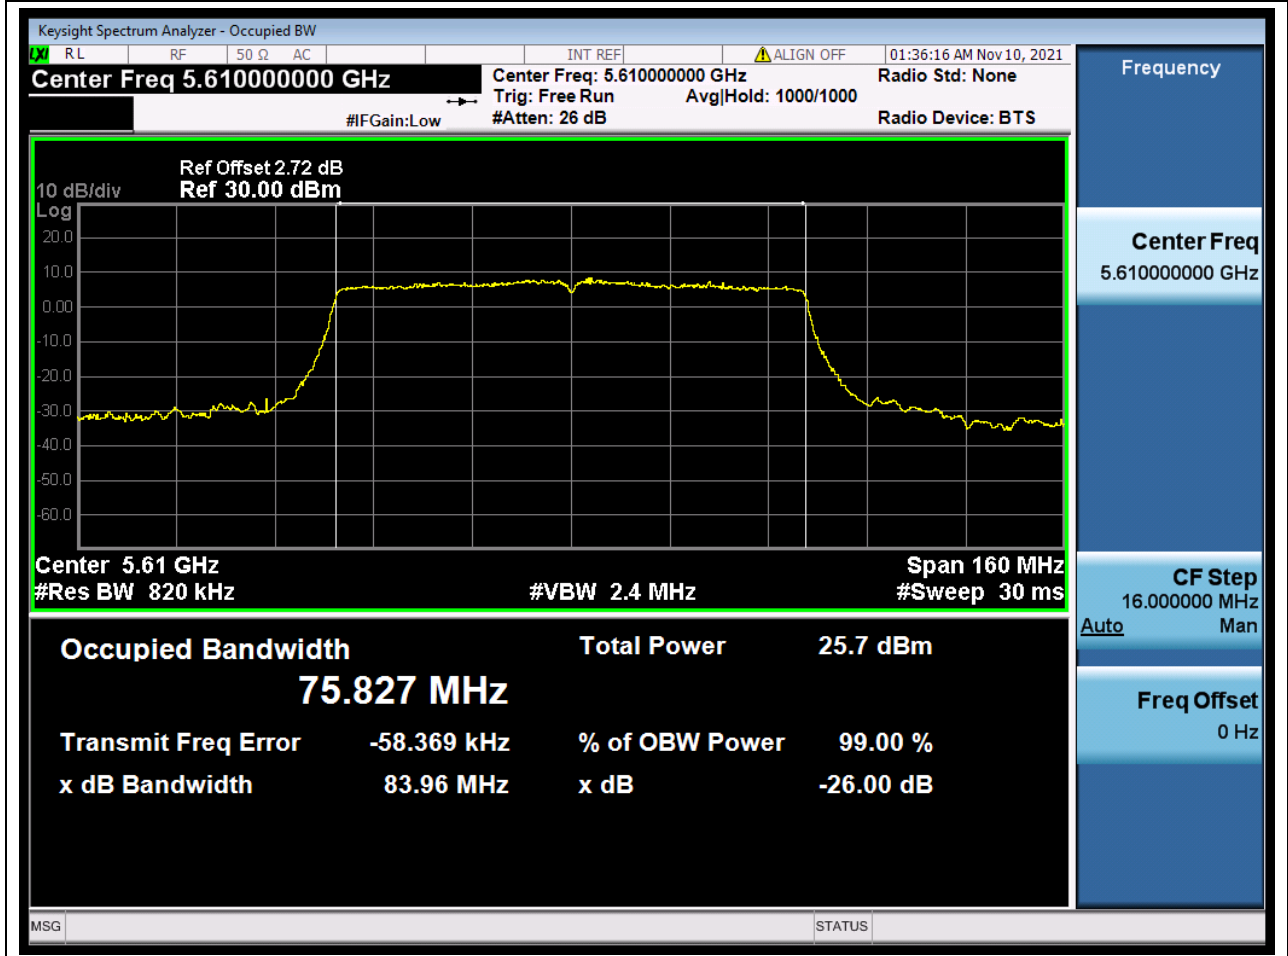

45. 802.11ac_80M_U-NII-2C_M

45.1. A.2-26dB Bandwidth(NTNV)

Center Frequency (MHz)	XdB Down	RBW (MHz)	Detector	Limit (MHz)	XdB BandWidth (MHz)	Verdict
5610	26	0.82	Peak	0	83.964336	Unknow