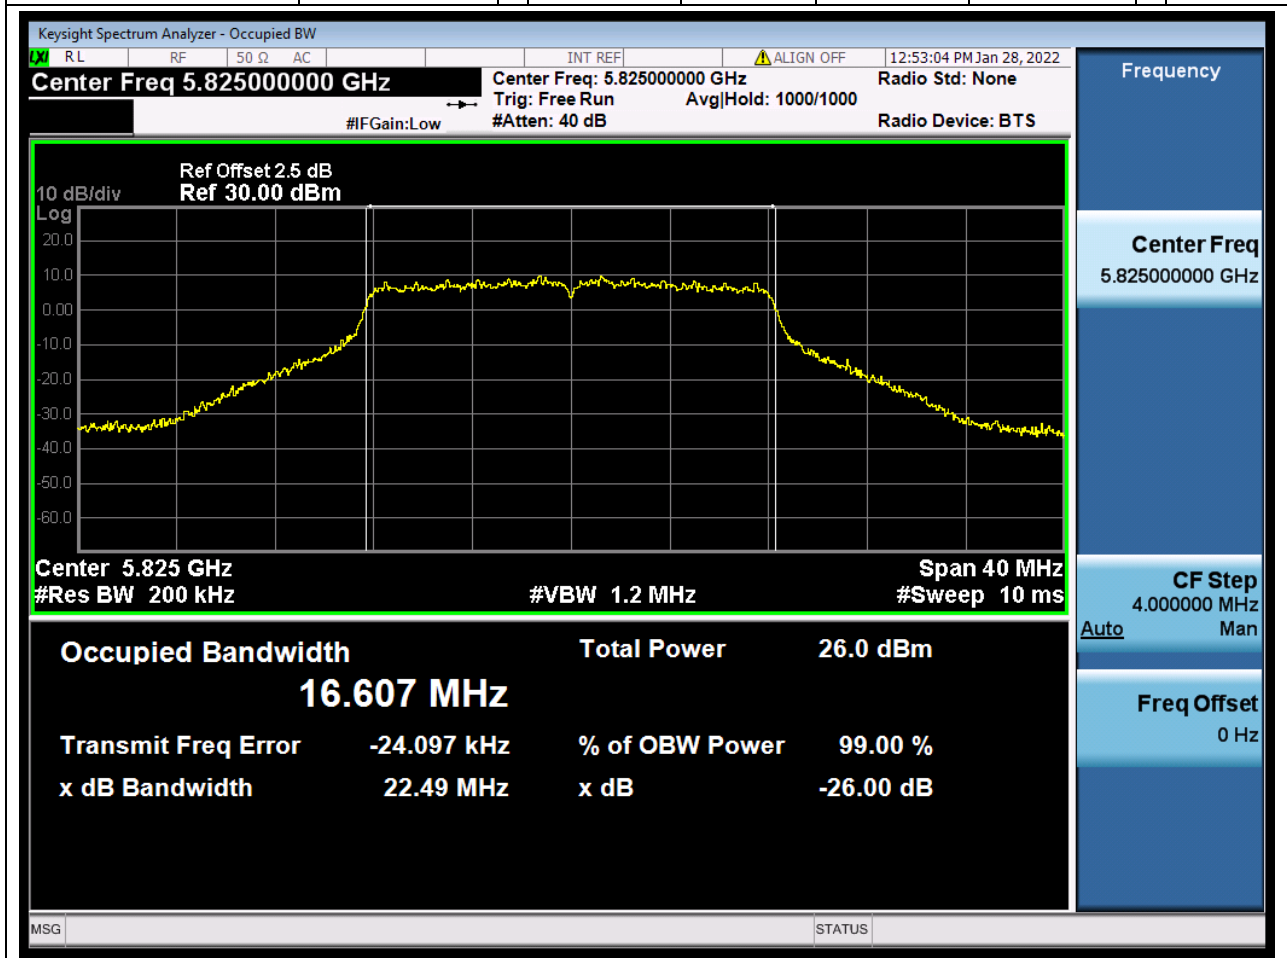

48. 802.11a_20M_U-NII-3_H

48.1. A.2.2-99% Bandwidth(NTNV)

Center Frequency (MHz)	OBW Power (%)	RBW (MHz)	Detector	Limit (MHz)	OBW (MHz)	Verdict
5825	99	0.2	Peak	0	16.606819	Unknow