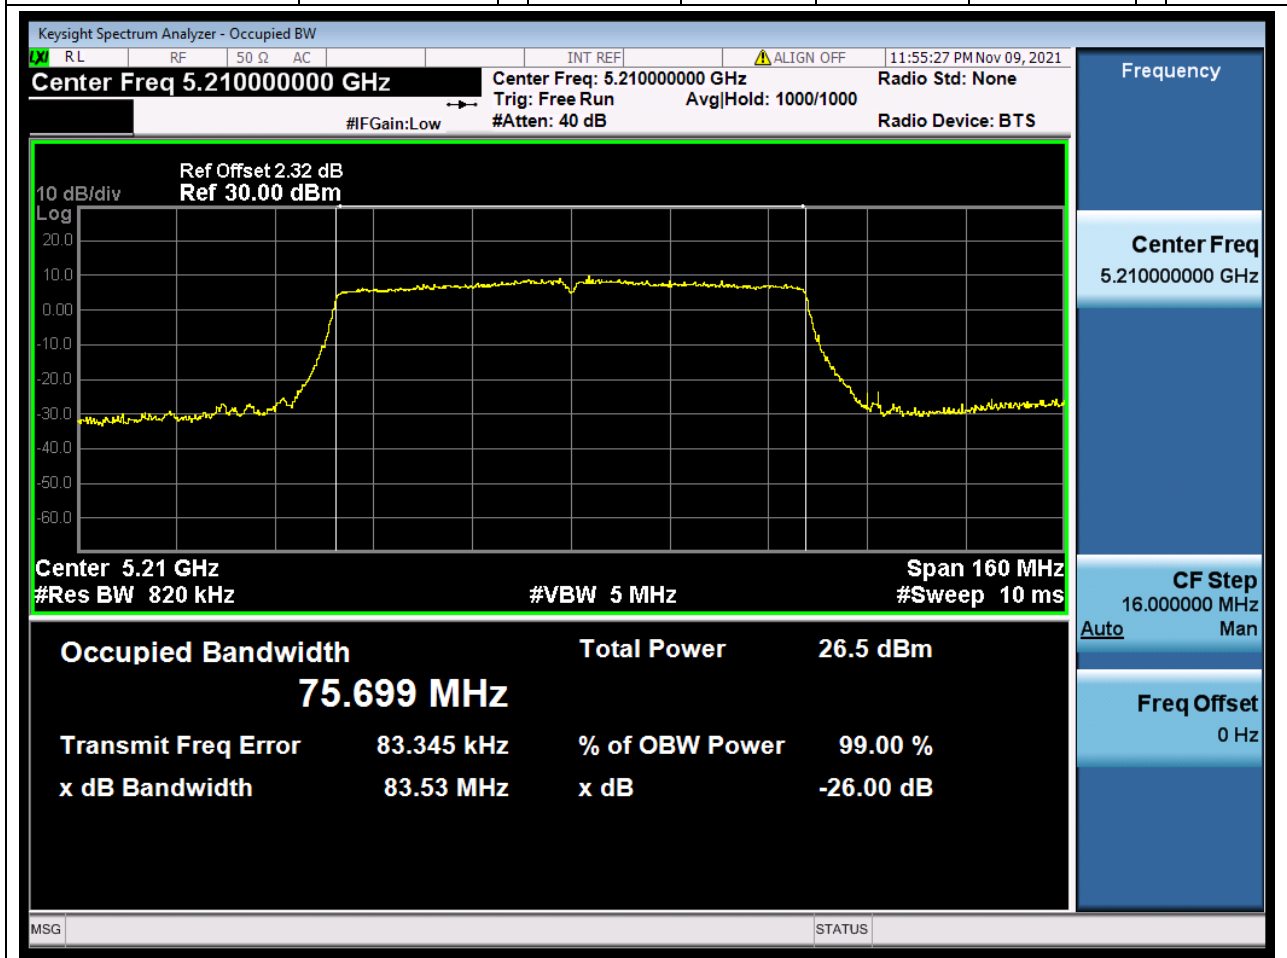

14. 802.11ac_80M_U-NII-1_M

14.1. A.2.2-99% Bandwidth(NTNV)

Center Frequency (MHz)	OBW Power (%)	RBW (MHz)	Detector	Limit (MHz)	OBW (MHz)	Verdict
5210	99	0.82	Peak	0	75.698668	Unknow