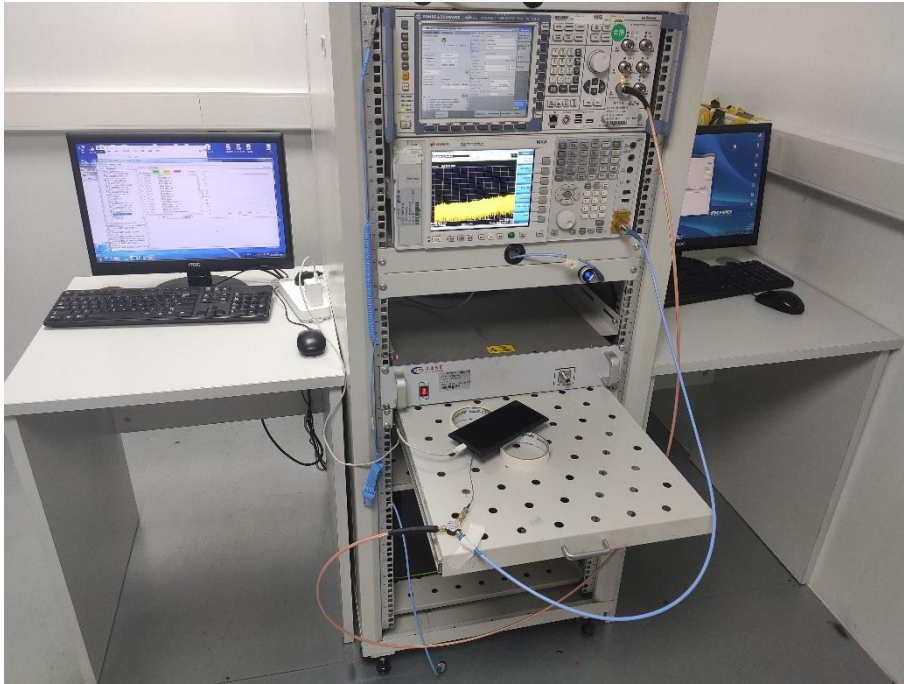

TEST SETUP PHOTOS

1 Radiated Test Photo

Below 30MHz

Close-up

30MHz-1GHz

Close-up

Above 1GHz

Close-up

30MHz-1GHz-RF

Above 1GHz-RF

Close-up-RF

2 Conducted Test Photo

Conducted Test-BT3.0

Conducted Test-BLE

Conducted Test-WIFI

DFS

Conducted Test-RF

3 Conducted Emissions

Test Photo 1

Test Photo 2