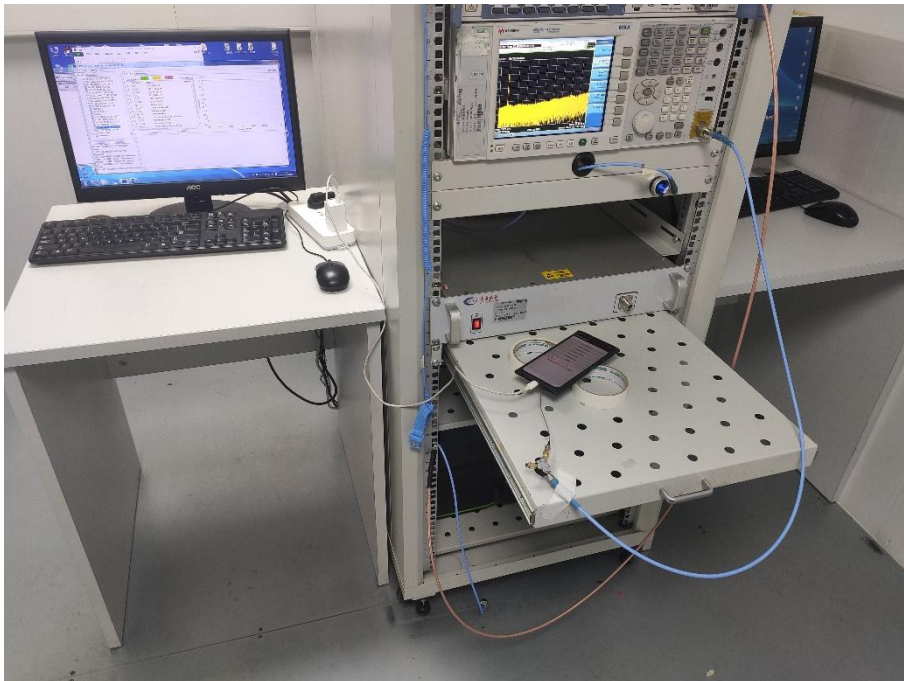

TEST SETUP PHOTOS

1 Radiated Test Photo

Below 30MHz

Close-up

30MHz-1GHz

Close-up

Above 1GHz

Close-up

30MHz-1GHz-RF

Above 1GHz-RF

Close-up-RF

2 Conducted Test Photo

Conducted Test-BT3.0

Conducted Test-BLE

Conducted Test-WIFI

DFS

Conducted Test-RF

3 Conducted Emissions

Test Photo 1

Test Photo 2