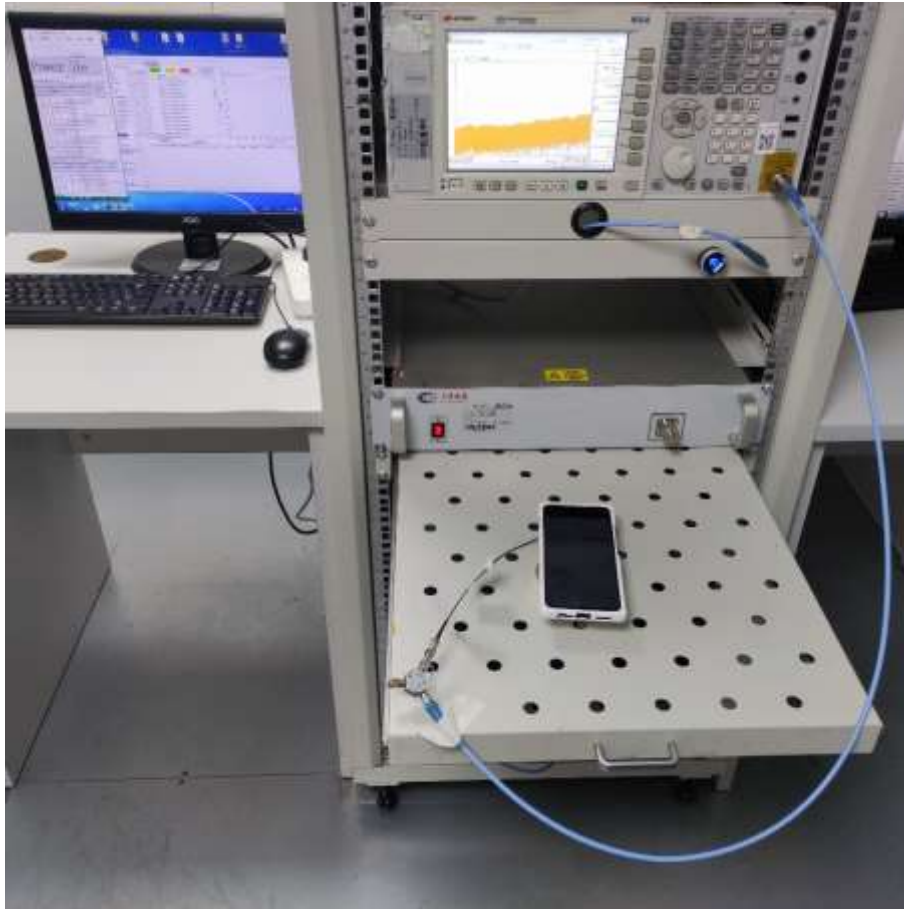

TEST SETUP PHOTOS

1 Radiated Test Photo

Below 30MHz-BT/WIFI

30MHz-1GHz-BT/WIFI

Close-up-BT/WIFI

Above 1GHz-BT/WIFI

Close-up-BT/WIFI

30MHz-1GHz-RF

Above 1GHz-RF

Close-up-RF

2 Conducted Test Photo

Conducted Test-BT

Conducted Test-WIFI

DFS Test

Conducted Test-5.8G WIFI

Conducted Test-RF