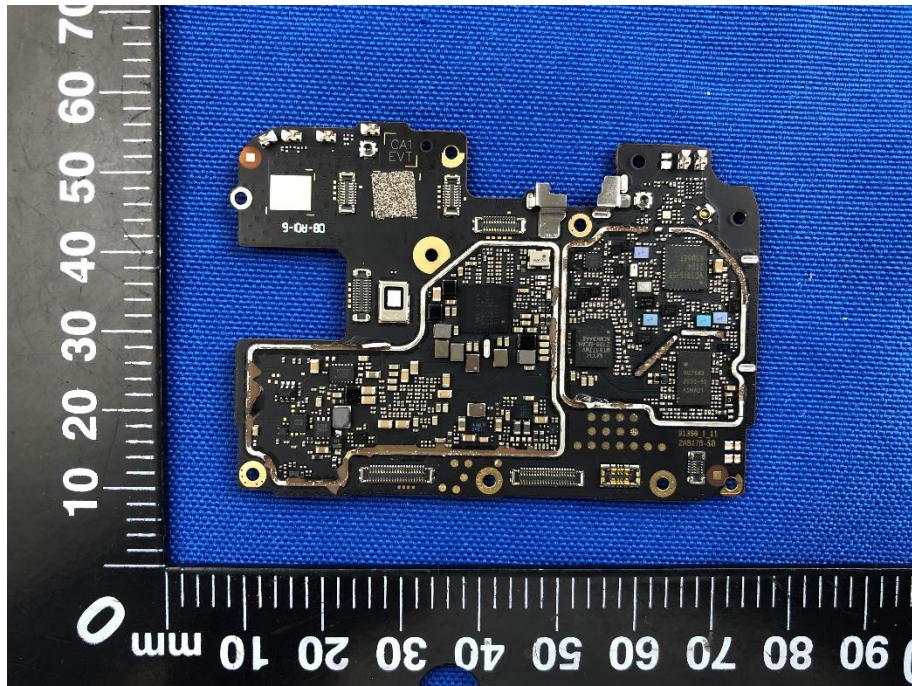

EUT INTERNAL PHOTOS

EUT UNCOVER VIEW

EUT UNCOVER VIEW

EUT UNCOVER VIEW

EUT UNCOVER VIEW

MAIN BOARD TOP VIEW (WITH SHIELDING)

MAIN BOARD REAR VIEW (WITH SHIELDING)

MAIN BOARD TOP VIEW (WITHOUT SHIELDING)

MAIN BOARD REAR VIEW (WITHOUT SHIELDING)

SUB BOARD TOP VIEW

SUB BOARD REAR VIEW

Battery Photo (NingDe Amperex Technology Limited (FRONT))

Battery Photo (REAR)

Battery Photo (Dongguan NVT Technology Co., Ltd. (FRONT))