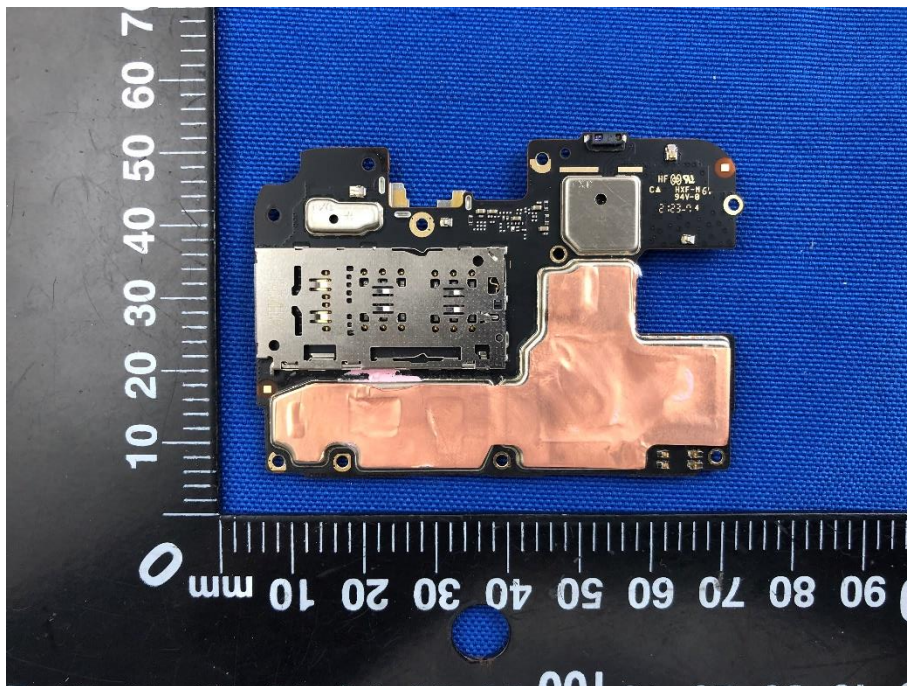

EUT INTERNAL PHOTOS

EUT UNCOVER VIEW

EUT UNCOVER VIEW

EUT UNCOVER VIEW

EUT UNCOVER VIEW

MAIN BOARD TOP VIEW (WITH SHIELDING)

MAIN BOARD REAR VIEW (WITH SHIELDING)

MAIN BOARD TOP VIEW (WITHOUT SHIELDING)

MAIN BOARD REAR VIEW (WITHOUT SHIELDING)

SUB BOARD TOP VIEW

SUB BOARD REAR VIEW

Battery Photo (NingDe Amperex Technology Limited (FRONT))

Battery Photo (REAR)

Battery Photo (Dongguan NVT Technology Co., Ltd. (FRONT))