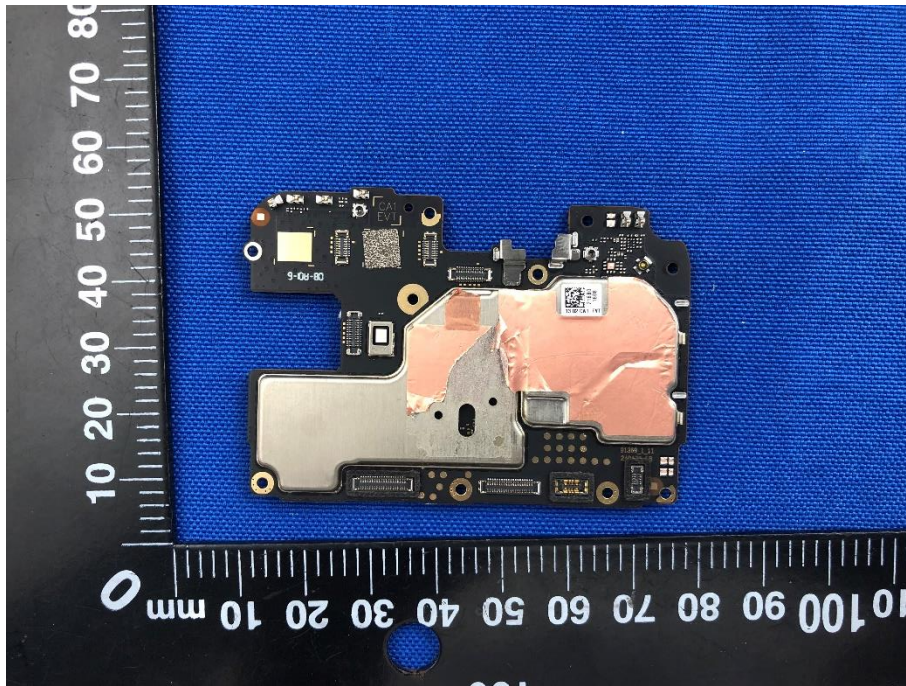

EUT INTERNAL PHOTOS

EUT UNCOVER VIEW

EUT UNCOVER VIEW

EUT UNCOVER VIEW

EUT UNCOVER VIEW

MAIN BOARD TOP VIEW (WITH SHIELDING)

MAIN BOARD REAR VIEW (WITH SHIELDING)

MAIN BOARD TOP VIEW (WITHOUT SHIELDING)

MAIN BOARD REAR VIEW (WITHOUT SHIELDING)

SUB BOARD TOP VIEW

SUB BOARD REAR VIEW

Battery Photo (NingDe Amperex Technology Limited (FRONT))

Battery Photo (REAR)

Battery Photo (Dongguan NVT Technology Co., Ltd. (FRONT))