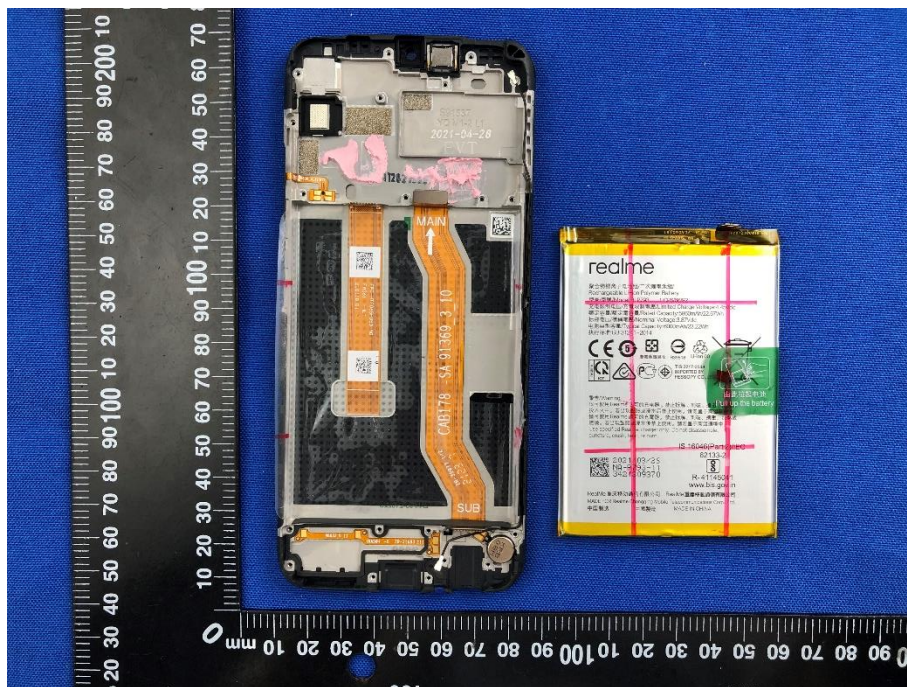

EUT INTERNAL PHOTOS

EUT UNCOVER VIEW

EUT UNCOVER VIEW

EUT UNCOVER VIEW

EUT UNCOVER VIEW

MAIN BOARD TOP VIEW (WITH SHIELDING)

MAIN BOARD REAR VIEW (WITH SHIELDING)

MAIN BOARD TOP VIEW (WITHOUT SHIELDING)

MAIN BOARD REAR VIEW (WITHOUT SHIELDING)

SUB BOARD TOP VIEW

SUB BOARD REAR VIEW

Battery Photo (NingDe Amperex Technology Limited (FRONT))

Battery Photo (REAR)

Battery Photo (Dongguan NVT Technology Co., Ltd. (FRONT))