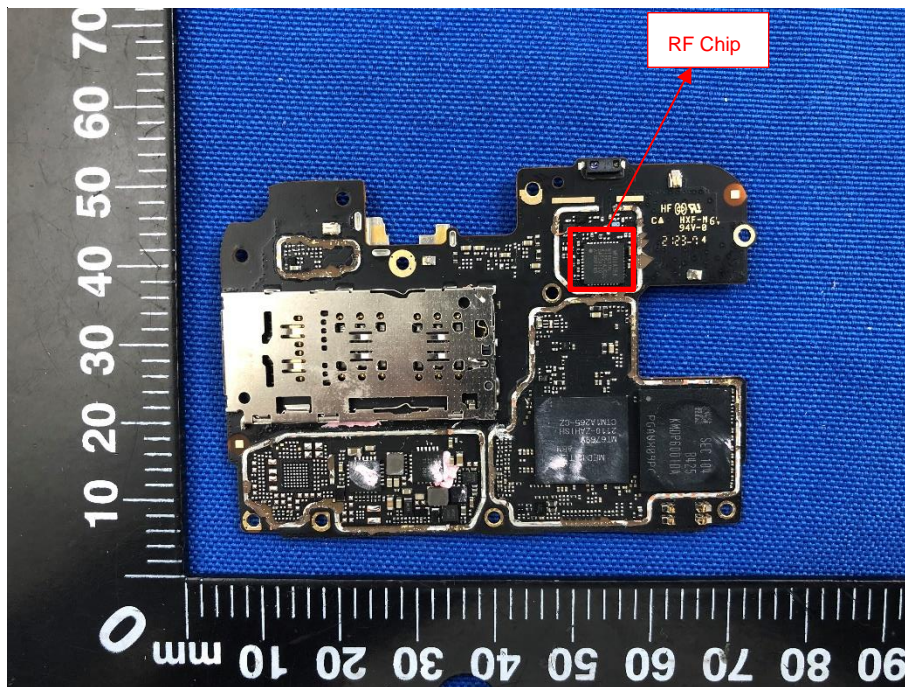

EUT INTERNAL PHOTOS

EUT UNCOVER VIEW

EUT UNCOVER VIEW

EUT UNCOVER VIEW

EUT UNCOVER VIEW

MAIN BOARD TOP VIEW (WITH SHIELDING)

MAIN BOARD REAR VIEW (WITH SHIELDING)

MAIN BOARD TOP VIEW (WITHOUT SHIELDING)

MAIN BOARD REAR VIEW (WITHOUT SHIELDING)

SUB BOARD TOP VIEW

SUB BOARD REAR VIEW

Battery Photo (NingDe Amperex Technology Limited (FRONT))

Battery Photo (REAR)

Battery Photo (Dongguan NVT Technology Co., Ltd. (FRONT))