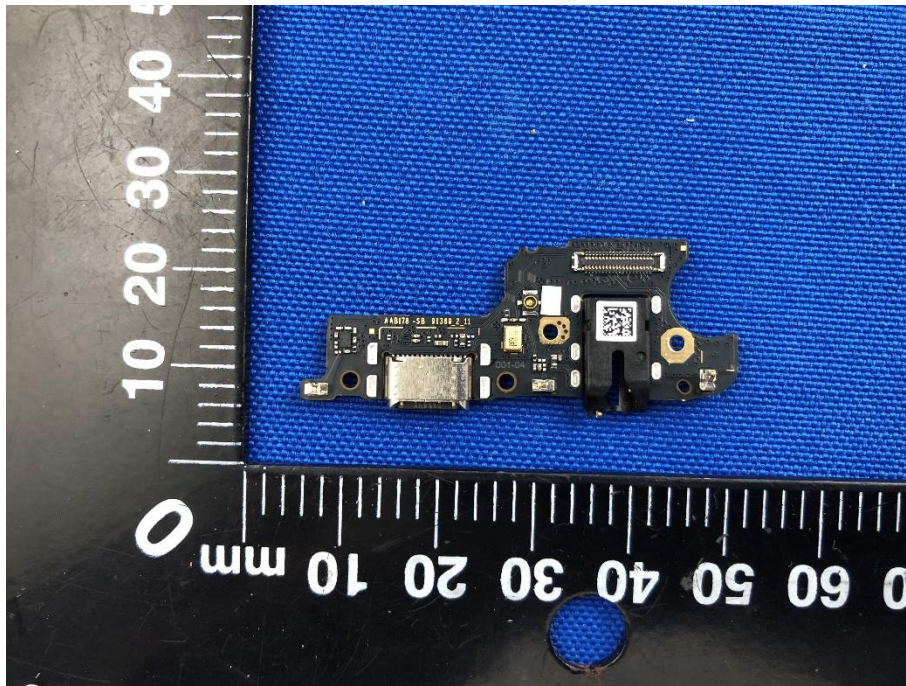

EUT INTERNAL PHOTOS

EUT UNCOVER VIEW

EUT UNCOVER VIEW

EUT UNCOVER VIEW

EUT UNCOVER VIEW

MAIN BOARD TOP VIEW (WITH SHIELDING)

MAIN BOARD REAR VIEW (WITH SHIELDING)

MAIN BOARD TOP VIEW (WITHOUT SHIELDING)

MAIN BOARD REAR VIEW (WITHOUT SHIELDING)

SUB BOARD TOP VIEW

SUB BOARD REAR VIEW

Battery Photo (NingDe Amperex Technology Limited (FRONT))

Battery Photo (REAR)

Battery Photo (Dongguan NVT Technology Co., Ltd. (FRONT))