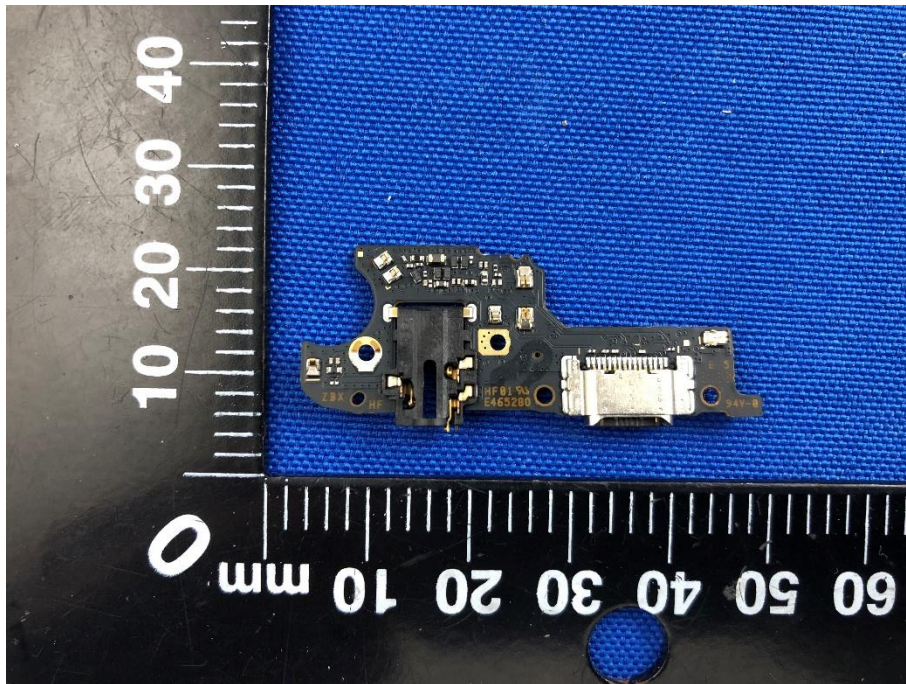

EUT INTERNAL PHOTOS

EUT UNCOVER VIEW

EUT UNCOVER VIEW

EUT UNCOVER VIEW

EUT UNCOVER VIEW

MAIN BOARD TOP VIEW (WITH SHIELDING)

MAIN BOARD REAR VIEW (WITH SHIELDING)

MAIN BOARD TOP VIEW (WITHOUT SHIELDING)

MAIN BOARD REAR VIEW (WITHOUT SHIELDING)

SUB BOARD TOP VIEW

SUB BOARD REAR VIEW

Battery Photo (NingDe Amperex Technology Limited (FRONT))

Battery Photo (REAR)

Battery Photo (Dongguan NVT Technology Co., Ltd. (FRONT))