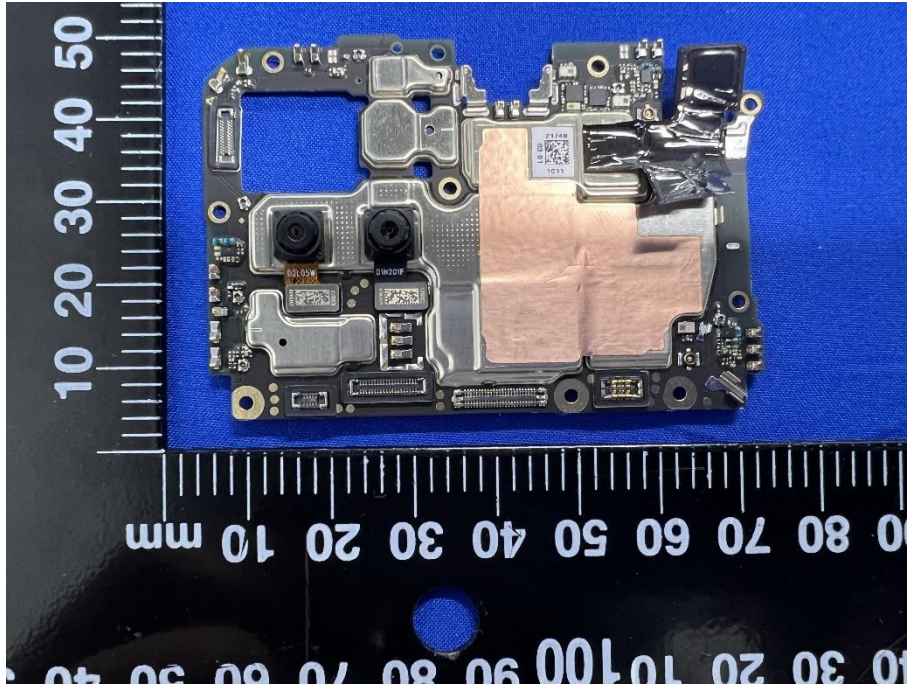

ANTENNA:
MHB+N38/41/77/78BRXMIMO
N1/3/7/38/40/41 DRXMIMO(SA)
NR DRXMIMO(L+MH)

ANTENNA: N28/B20 DRX

ANTENNA:
N77/78 PRX
N38/41 PRXMIMO(SA)
N38/41 PRXMIMO(L+MH)

ANTENNA:
LMHB PRX+B20PRX(B20+N28)
NR PRX(L+MH/MH+MH)
NR DRX(MH+L)
LTE DRX(L+MH)
LTE PRX(MH+L)

EUT UNCOVER VIEW

EUT UNCOVER VIEW

EUT UNCOVER VIEW

MAIN BOARD TOP VIEW (WITH SHIELDING)

MAIN BOARD REAR VIEW (WITH SHIELDING)

MAIN BOARD TOP VIEW (WITHOUT SHIELDING)

MAIN BOARD REAR VIEW (WITHOUT SHIELDING)

SUB BOARD TOP VIEW

SUB BOARD REAR VIEW

Battery Photo (Sunwoda Electronic CO., LTD. (FRONT))

Battery Photo (REAR)

Battery Photo (Huizhou Desay Battery Co., Ltd (FRONT))

Battery Photo (REAR)