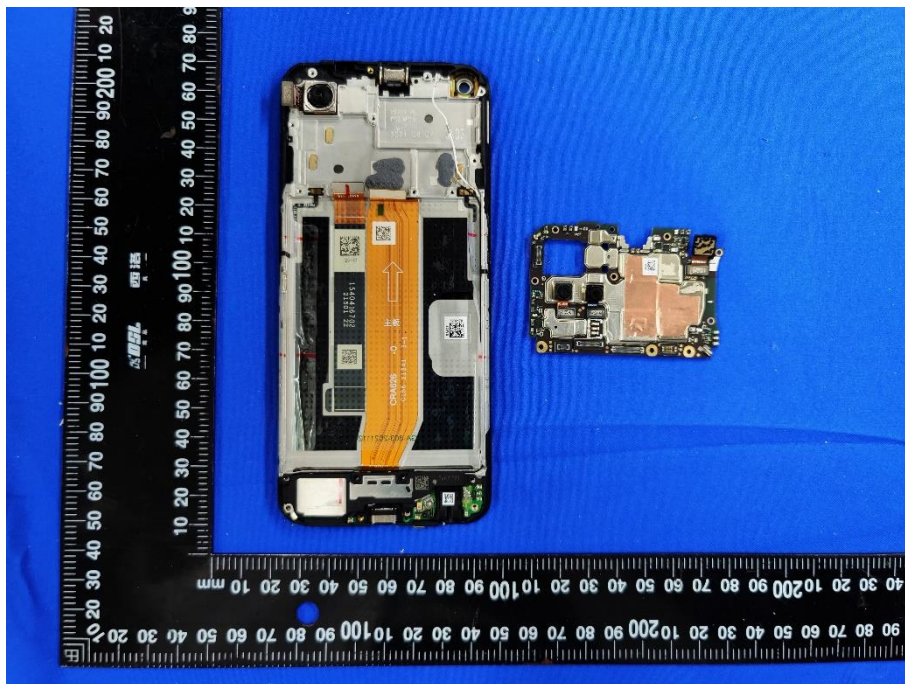

EUT INTERNAL PHOTOS

EUT UNCOVER VIEW

GPS+N77/78 PRXMIMO ANTENNA

ANTENNA:
LBMHB DRX+N28PRX(B20+N28)
N1/3/5/7/20/28/38/40/41 PRX(SA)
NR PRXMIMO(L+MH)
LTE PRX(L+MH/MH+MH)

BT/2.4G/5G WIFI ANTENNA

ANTENNA:
MHB PRXMIMO
N38/41 DRX(L+MH)
NR DRX(L+MH/MH+MH)
LTE PRX(MH+L/MH+MH)

ANTENNA:
MHB+N38/41/77/78BRXMIMO
N1/3/7/38/40/41 DRXMIMO(SA)
NR DRXMIMO(L+MH)

ANTENNA: N28/B20 DRX

ANTENNA:
N77/78 PRX
N38/41 PRXMIMO(SA)
N38/41 PRXMIMO(L+MH)

ANTENNA:
LMHB PRX+B20PRX(B20+N28)
NR PRX(L+MH/MH+MH)
NR DRX(MH+L)
LTE DRX(L+MH)
LTE PRX(MH+L)

EUT UNCOVER VIEW

EUT UNCOVER VIEW

EUT UNCOVER VIEW

MAIN BOARD TOP VIEW (WITH SHIELDING)

MAIN BOARD REAR VIEW (WITH SHIELDING)

MAIN BOARD TOP VIEW (WITHOUT SHIELDING)

MAIN BOARD REAR VIEW (WITHOUT SHIELDING)