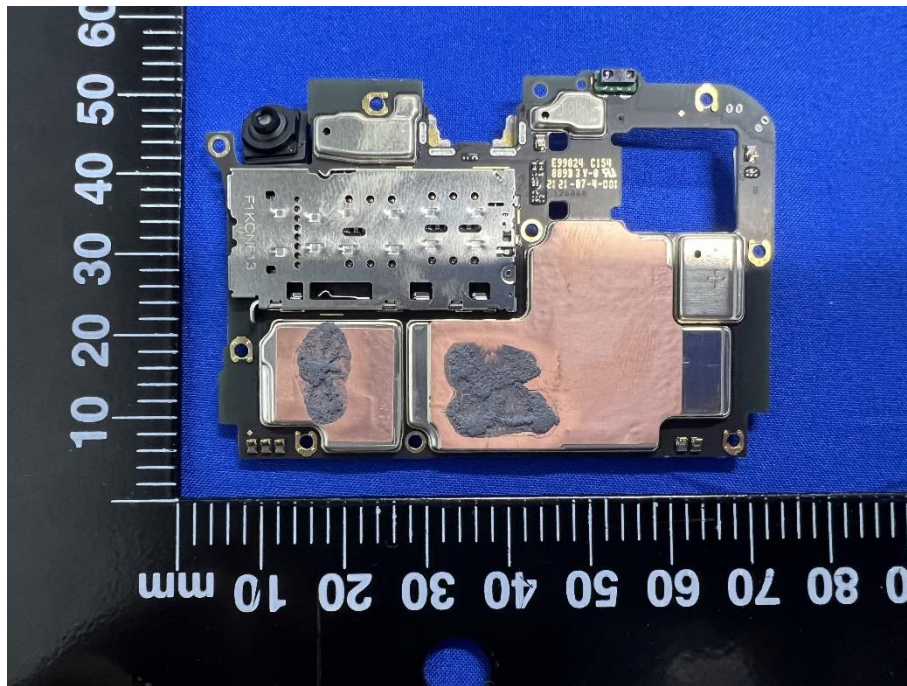

ANTENNA:
MHB+N38/41/77/78BRXMIMO
N1/3/7/38/40/41 DRXMIMO(SA)
NR DRXMIMO(L+MH)

ANTENNA: N28/B20 DRX

ANTENNA:
N77/78 PRX
N38/41 PRXMIMO(SA)
N38/41 PRXMIMO(L+MH)

ANTENNA:
LMHB PRX+B20PRX(B20+N28)
NR PRX(L+MH/MH+MH)
NR DRX(MH+L)
LTE DRX(L+MH)
LTE PRX(MH+L)

EUT UNCOVER VIEW

EUT UNCOVER VIEW

EUT UNCOVER VIEW

MAIN BOARD TOP VIEW (WITH SHIELDING)

MAIN BOARD REAR VIEW (WITH SHIELDING)

MAIN BOARD TOP VIEW (WITHOUT SHIELDING)

MAIN BOARD REAR VIEW (WITHOUT SHIELDING)

SUB BOARD TOP VIEW

SUB BOARD REAR VIEW

Battery Photo (Sunwoda Electronic CO., LTD. (FRONT))

Battery Photo (REAR)

Battery Photo (Huizhou Desay Battery Co., Ltd (FRONT))

Battery Photo (REAR)