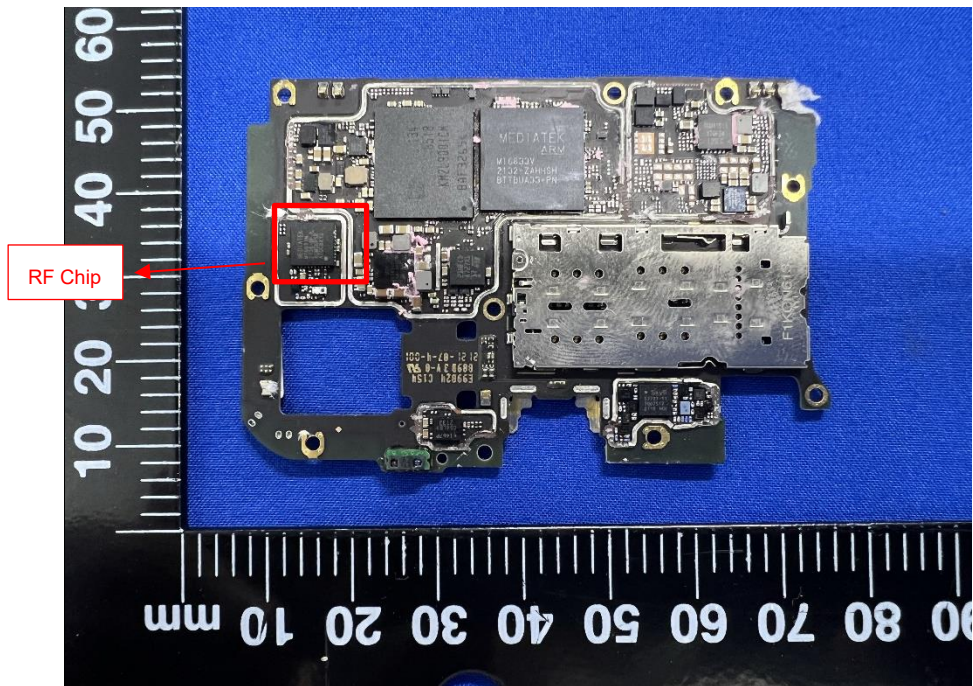

ANTENNA:
MHB+N38/41/77/78BRXMIMO
N1/3/7/38/40/41 DRXMIMO(SA)
NR DRXMIMO(L+MH)

ANTENNA: N28/B20 DRX

ANTENNA:
N77/78 PRX
N38/41 PRXMIMO(SA)
N38/41 PRXMIMO(L+MH)

ANTENNA:
LMHB PRX+B20PRX(B20+N28)
NR PRX(L+MH/MH+MH)
NR DRX(MH+L)
LTE DRX(L+MH)
LTE PRX(MH+L)

EUT UNCOVER VIEW

EUT UNCOVER VIEW

EUT UNCOVER VIEW

MAIN BOARD TOP VIEW (WITH SHIELDING)

MAIN BOARD REAR VIEW (WITH SHIELDING)

MAIN BOARD TOP VIEW (WITHOUT SHIELDING)

MAIN BOARD REAR VIEW (WITHOUT SHIELDING)

SUB BOARD TOP VIEW

SUB BOARD REAR VIEW

Battery Photo (Sunwoda Electronic CO., LTD. (FRONT))

Battery Photo (REAR)

Battery Photo (Huizhou Desay Battery Co., Ltd (FRONT))

Battery Photo (REAR)