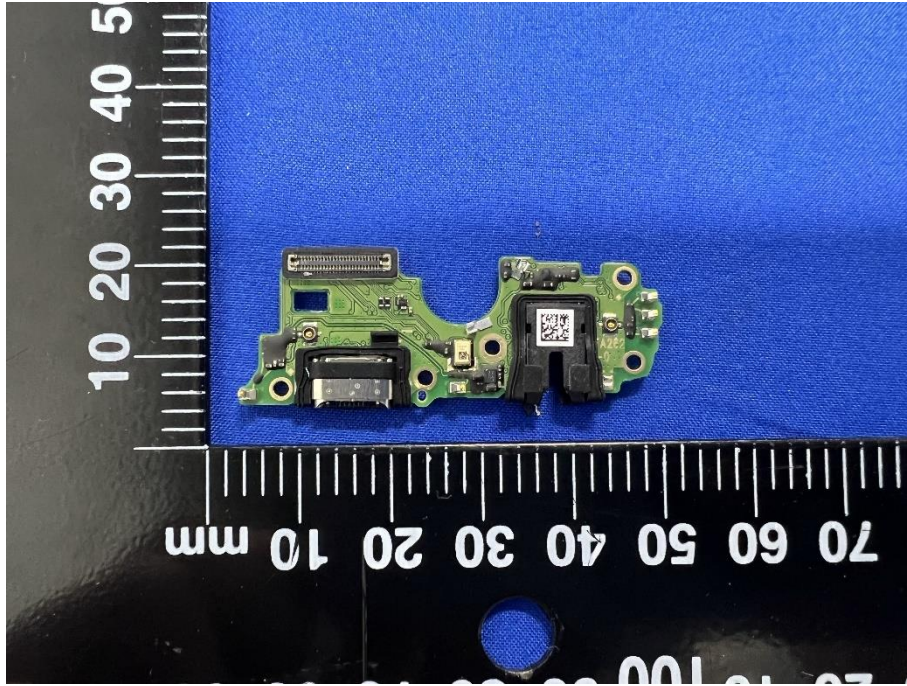

ANTENNA:
MHB+N38/41/77/78BRXMIMO
N1/3/7/38/40/41 DRXMIMO(SA)
NR DRXMIMO(L+MH)

ANTENNA: N28/B20 DRX

ANTENNA:
N77/78 PRX
N38/41 PRXMIMO(SA)
N38/41 PRXMIMO(L+MH)

ANTENNA:
LMHB PRX+B20PRX(B20+N28)
NR PRX(L+MH/MH+MH)
NR DRX(MH+L)
LTE DRX(L+MH)
LTE PRX(MH+L)

EUT UNCOVER VIEW

EUT UNCOVER VIEW

EUT UNCOVER VIEW

MAIN BOARD TOP VIEW (WITH SHIELDING)

MAIN BOARD REAR VIEW (WITH SHIELDING)

MAIN BOARD TOP VIEW (WITHOUT SHIELDING)

MAIN BOARD REAR VIEW (WITHOUT SHIELDING)

SUB BOARD TOP VIEW

SUB BOARD REAR VIEW

Battery Photo (Sunwoda Electronic CO., LTD. (FRONT))

Battery Photo (REAR)

Battery Photo (Huizhou Desay Battery Co., Ltd (FRONT))

Battery Photo (REAR)