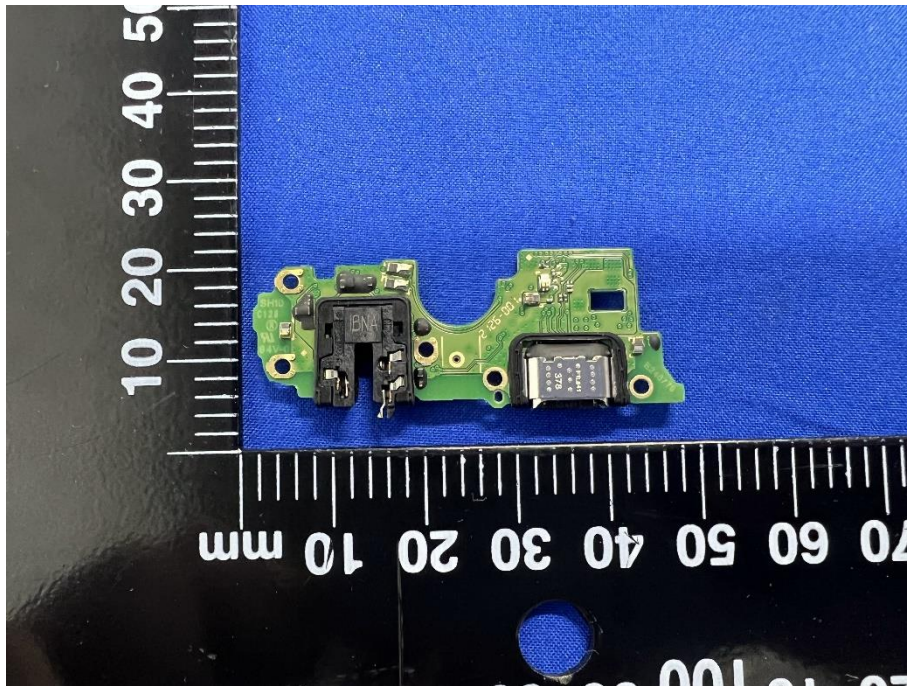

ANTENNA:
MHB+N38/41/77/78BRXMIMO
N1/3/7/38/40/41 DRXMIMO(SA)
NR DRXMIMO(L+MH)

ANTENNA: N28/B20 DRX

ANTENNA:
N77/78 PRX
N38/41 PRXMIMO(SA)
N38/41 PRXMIMO(L+MH)

ANTENNA:
LMHB PRX+B20PRX(B20+N28)
NR PRX(L+MH/MH+MH)
NR DRX(MH+L)
LTE DRX(L+MH)
LTE PRX(MH+L)

EUT UNCOVER VIEW

EUT UNCOVER VIEW

EUT UNCOVER VIEW

MAIN BOARD TOP VIEW (WITH SHIELDING)

MAIN BOARD REAR VIEW (WITH SHIELDING)

MAIN BOARD TOP VIEW (WITHOUT SHIELDING)

MAIN BOARD REAR VIEW (WITHOUT SHIELDING)

SUB BOARD TOP VIEW

SUB BOARD REAR VIEW

Battery Photo (Sunwoda Electronic CO., LTD. (FRONT))

Battery Photo (REAR)

Battery Photo (Huizhou Desay Battery Co., Ltd (FRONT))

Battery Photo (REAR)