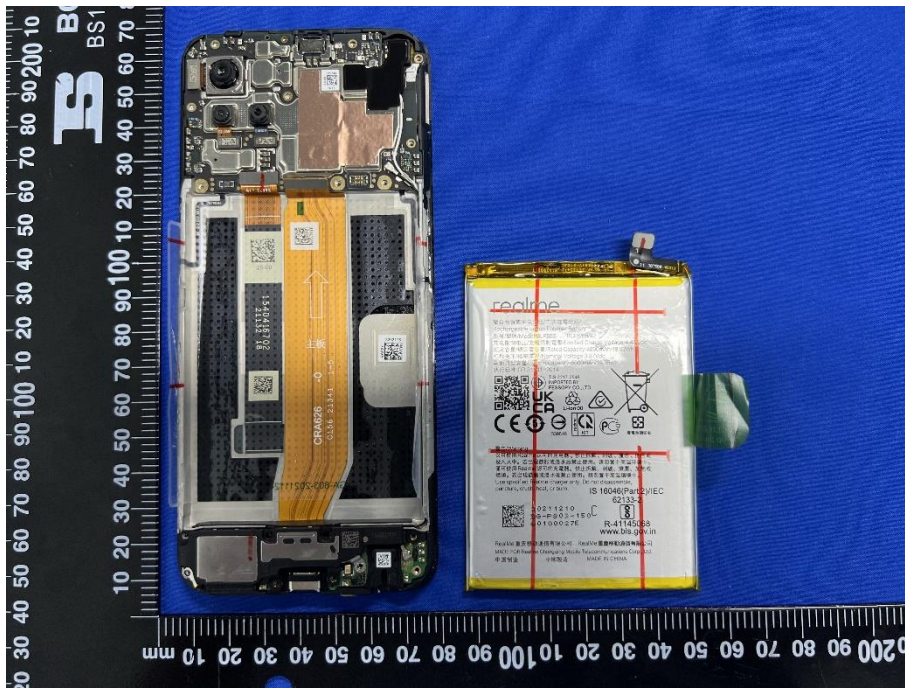

EUT INTERNAL PHOTOS

EUT UNCOVER VIEW

GPS+N77/78 PRXMIMO ANTENNA

ANTENNA:
LBMHB DRX+N28PRX(B20+N28)
N1/3/5/7/20/28/38/40/41 PRX(SA)
NR PRXMIMO(L+MH)
LTE PRX(L+MH/MH+MH)

BT/2.4G/5G WIFI ANTENNA

ANTENNA:
MHB PRXMIMO
N38/41 DRX(L+MH)
NR DRX(L+MH/MH+MH)
LTE PRX(MH+L/MH+MH)

ANTENNA:
MHB+N38/41/77/78BRXMIMO
N1/3/7/38/40/41 DRXMIMO(SA)
NR DRXMIMO(L+MH)

ANTENNA: N28/B20 DRX

ANTENNA:
N77/78 PRX
N38/41 PRXMIMO(SA)
N38/41 PRXMIMO(L+MH)

ANTENNA:
LMHB PRX+B20PRX(B20+N28)
NR PRX(L+MH/MH+MH)
NR DRX(MH+L)
LTE DRX(L+MH)
LTE PRX(MH+L)

EUT UNCOVER VIEW

EUT UNCOVER VIEW

EUT UNCOVER VIEW

MAIN BOARD TOP VIEW (WITH SHIELDING)

MAIN BOARD REAR VIEW (WITH SHIELDING)

MAIN BOARD TOP VIEW (WITHOUT SHIELDING)

MAIN BOARD REAR VIEW (WITHOUT SHIELDING)