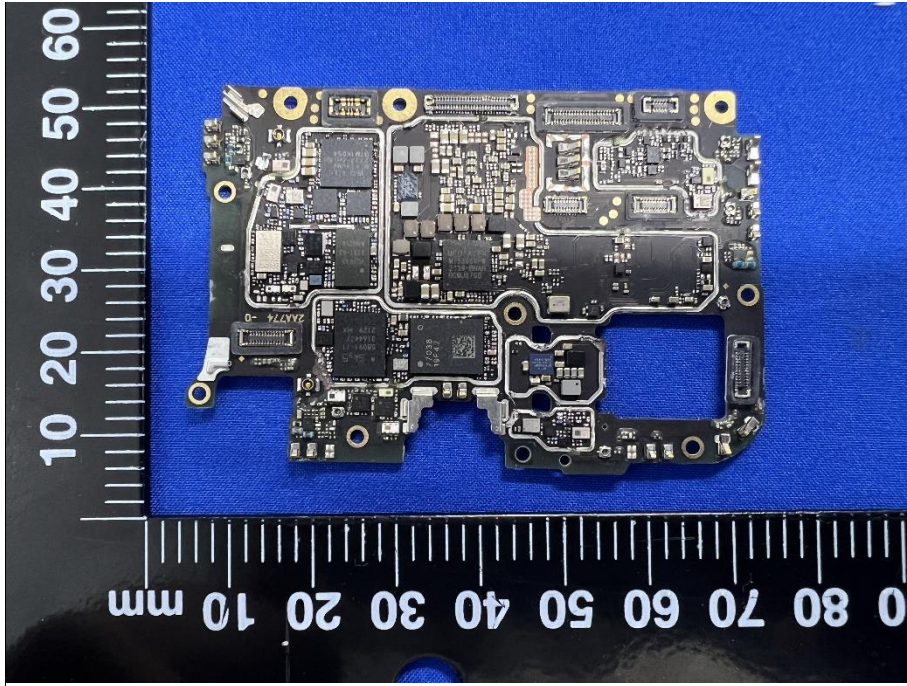

ANTENNA:
MHB+N38/41/77/78BRXMIMO
N1/3/7/38/40/41 DRXMIMO(SA)
NR DRXMIMO(L+MH)

ANTENNA: N28/B20 DRX

ANTENNA:
N77/78 PRX
N38/41 PRXMIMO(SA)
N38/41 PRXMIMO(L+MH)

ANTENNA:
LMHB PRX+B20PRX(B20+N28)
NR PRX(L+MH/MH+MH)
NR DRX(MH+L)
LTE DRX(L+MH)
LTE PRX(MH+L)

EUT UNCOVER VIEW

EUT UNCOVER VIEW

EUT UNCOVER VIEW

MAIN BOARD TOP VIEW (WITH SHIELDING)

MAIN BOARD REAR VIEW (WITH SHIELDING)

MAIN BOARD TOP VIEW (WITHOUT SHIELDING)

MAIN BOARD REAR VIEW (WITHOUT SHIELDING)

SUB BOARD TOP VIEW

SUB BOARD REAR VIEW

Battery Photo (Sunwoda Electronic CO., LTD. (FRONT))

Battery Photo (REAR)

Battery Photo (Huizhou Desay Battery Co., Ltd (FRONT))

Battery Photo (REAR)