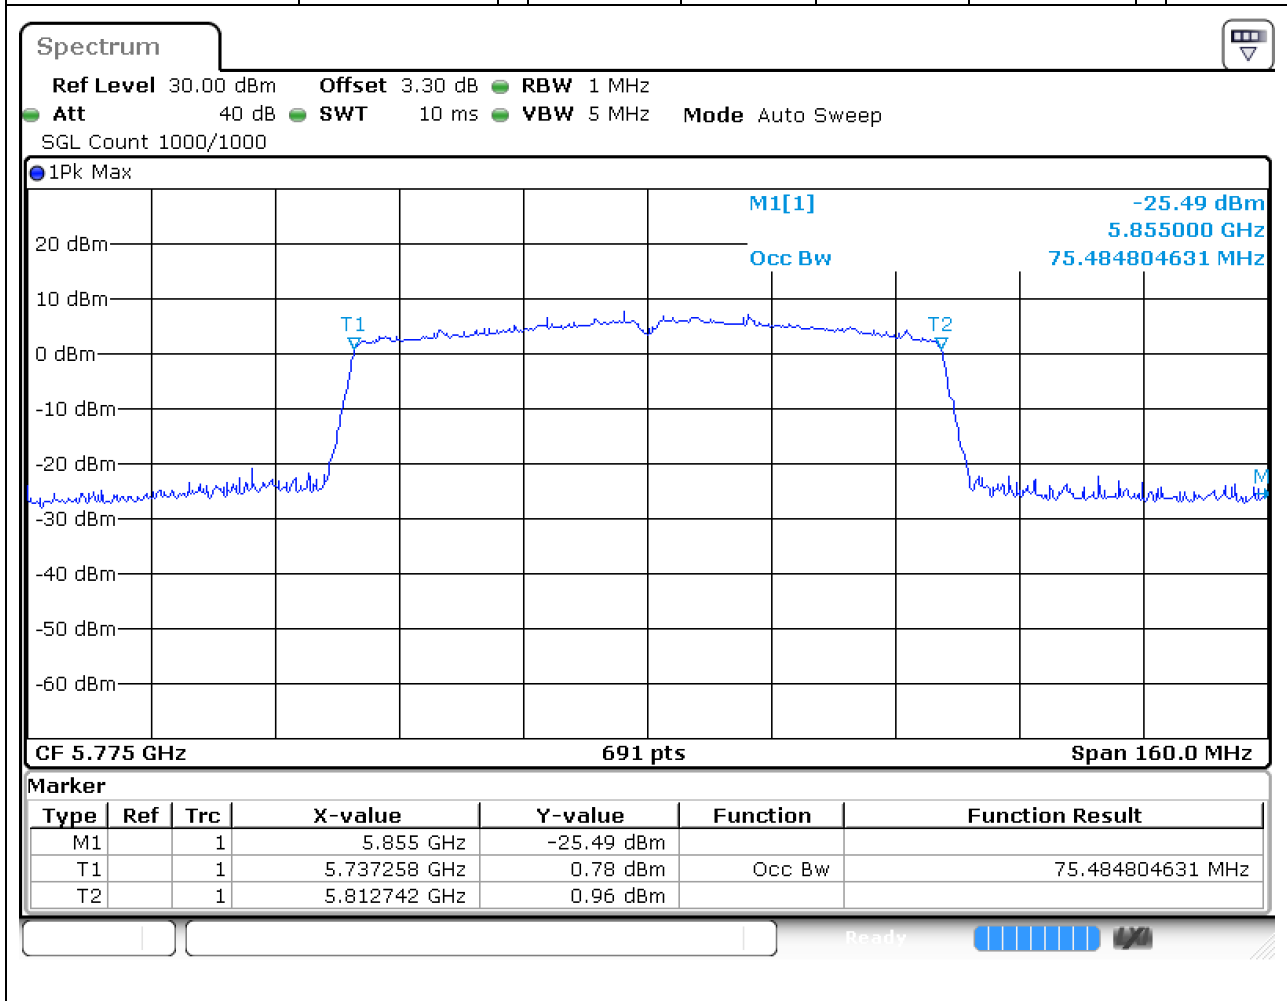

59. 802.11ac_80M_Band4_M

59.1. A.2.2-99% Bandwidth(NTNV)

Center Frequency (MHz)	OBW Power (%)	RBW (MHz)	Detector	Limit (MHz)	OBW (MHz)	Verdict
5775	99	1	Peak	0	75.484805	Unknown