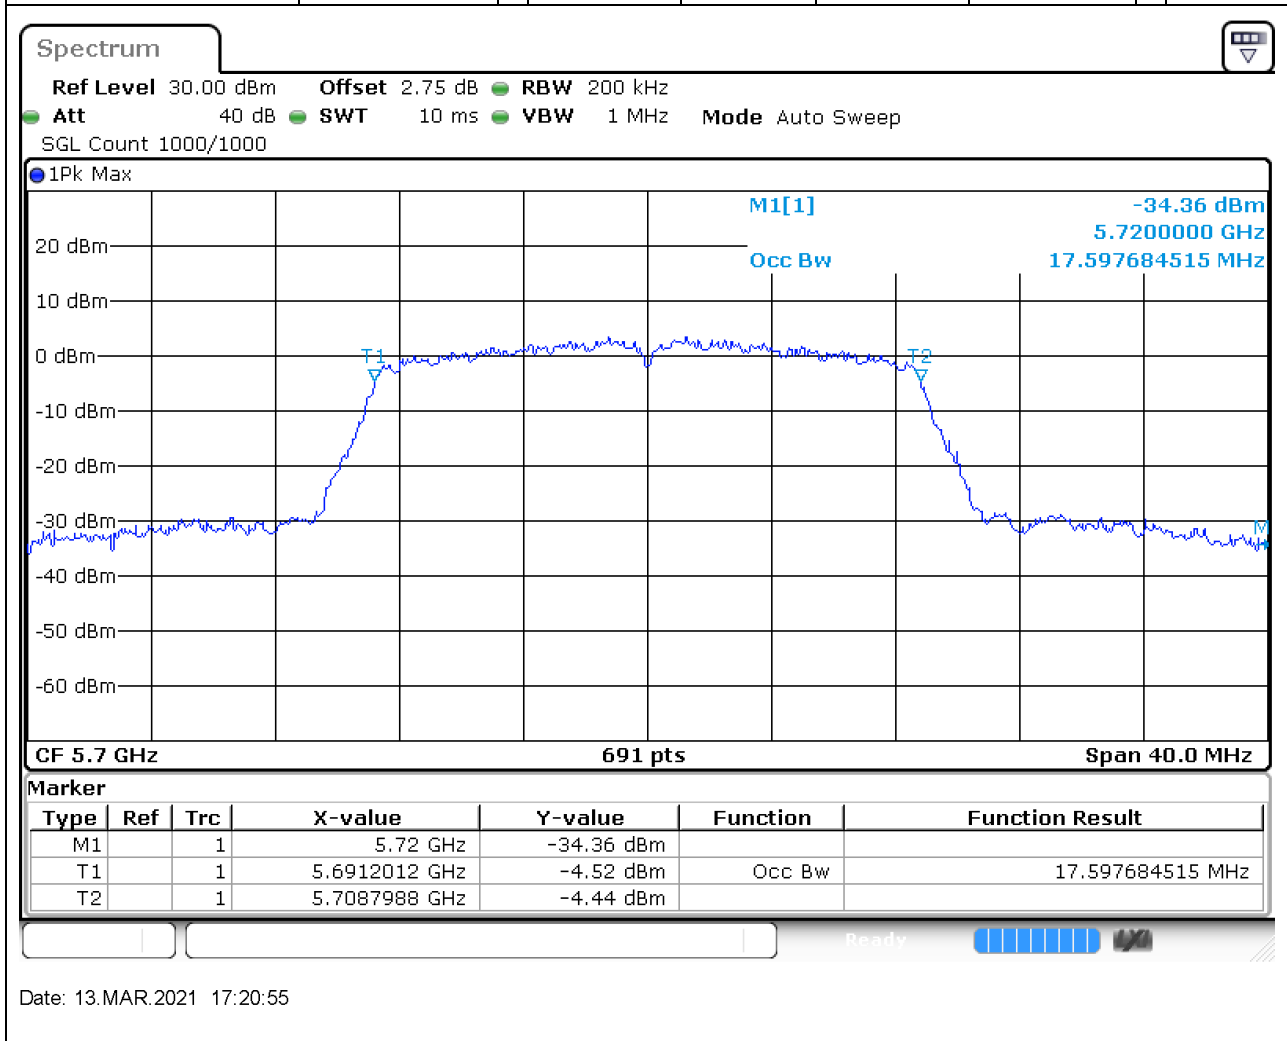

34. 802.11n_20M_Band3_H

34.2. A.2.2-99% Bandwidth(NTNV)

Center Frequency (MHz)	OBW Power (%)	RBW (MHz)	Detector	Limit (MHz)	OBW (MHz)	Verdict
5700	99	0.2	Peak	0	17.597685	Unknown