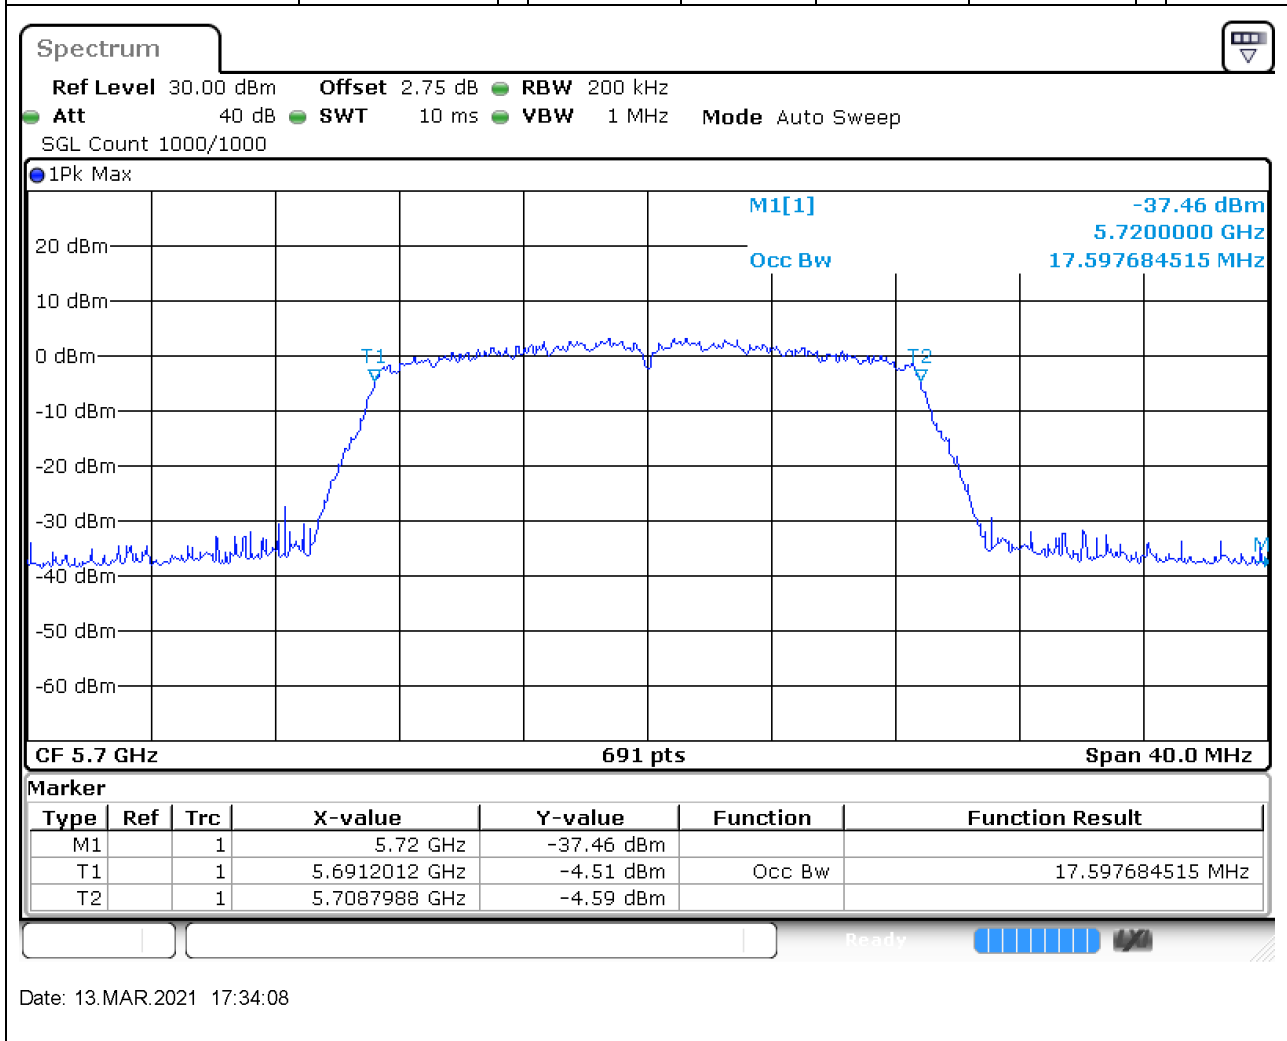

40. 802.11ac_20M_Band3_H

40.2. A.2.2-99% Bandwidth(NTNV)

Center Frequency (MHz)	OBW Power (%)	RBW (MHz)	Detector	Limit (MHz)	OBW (MHz)	Verdict
5700	99	0.2	Peak	0	17.597685	Unknown