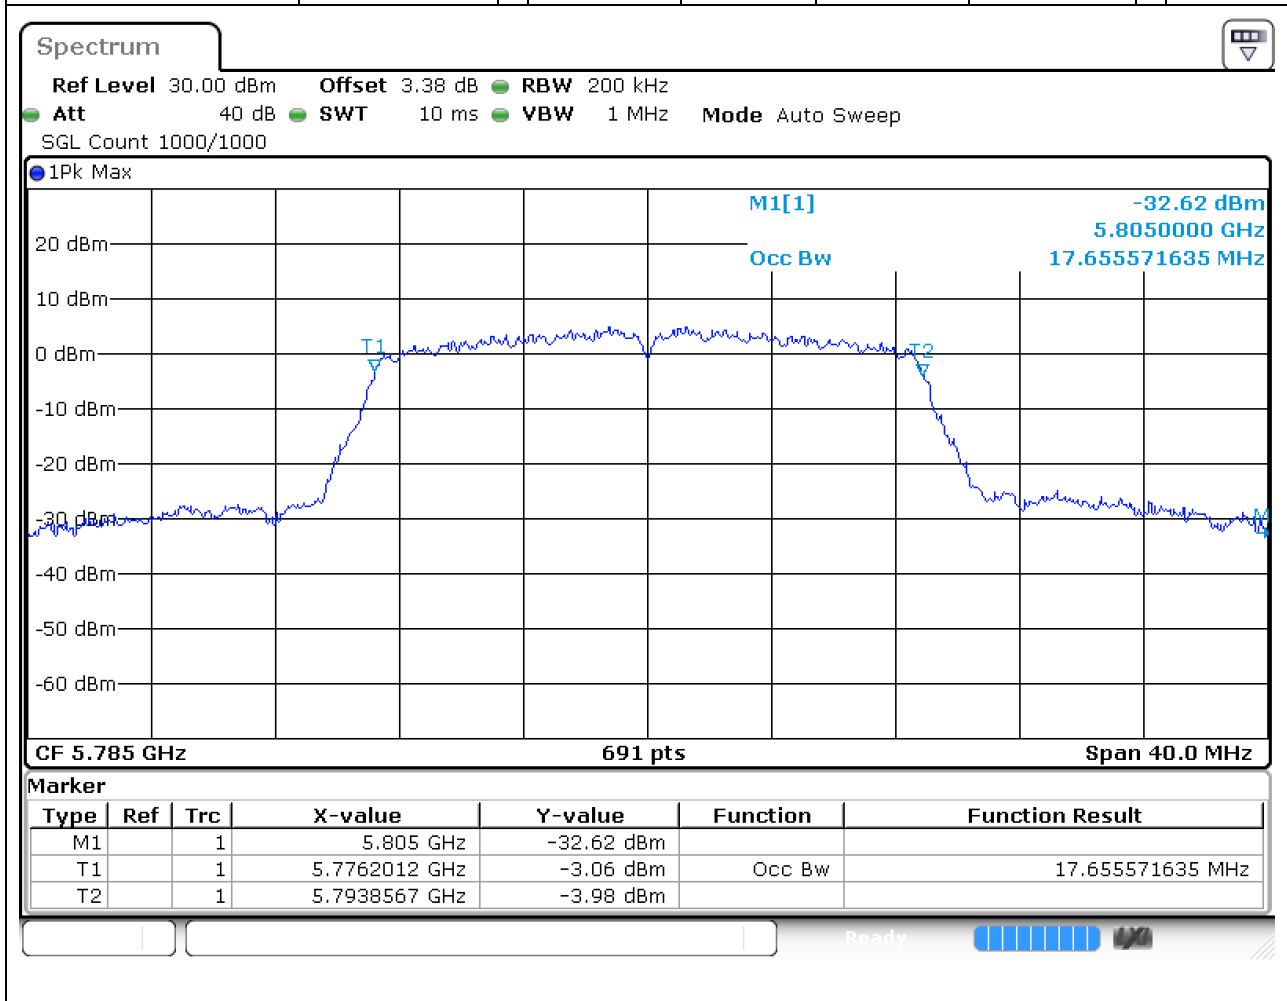

50. 802.11n_20M_Band4_M

50.1. A.2.2-99% Bandwidth(NTNV)

Center Frequency (MHz)	OBW Power (%)	RBW (MHz)	Detector	Limit (MHz)	OBW (MHz)	Verdict
5785	99	0.2	Peak	0	17.655572	Unknown