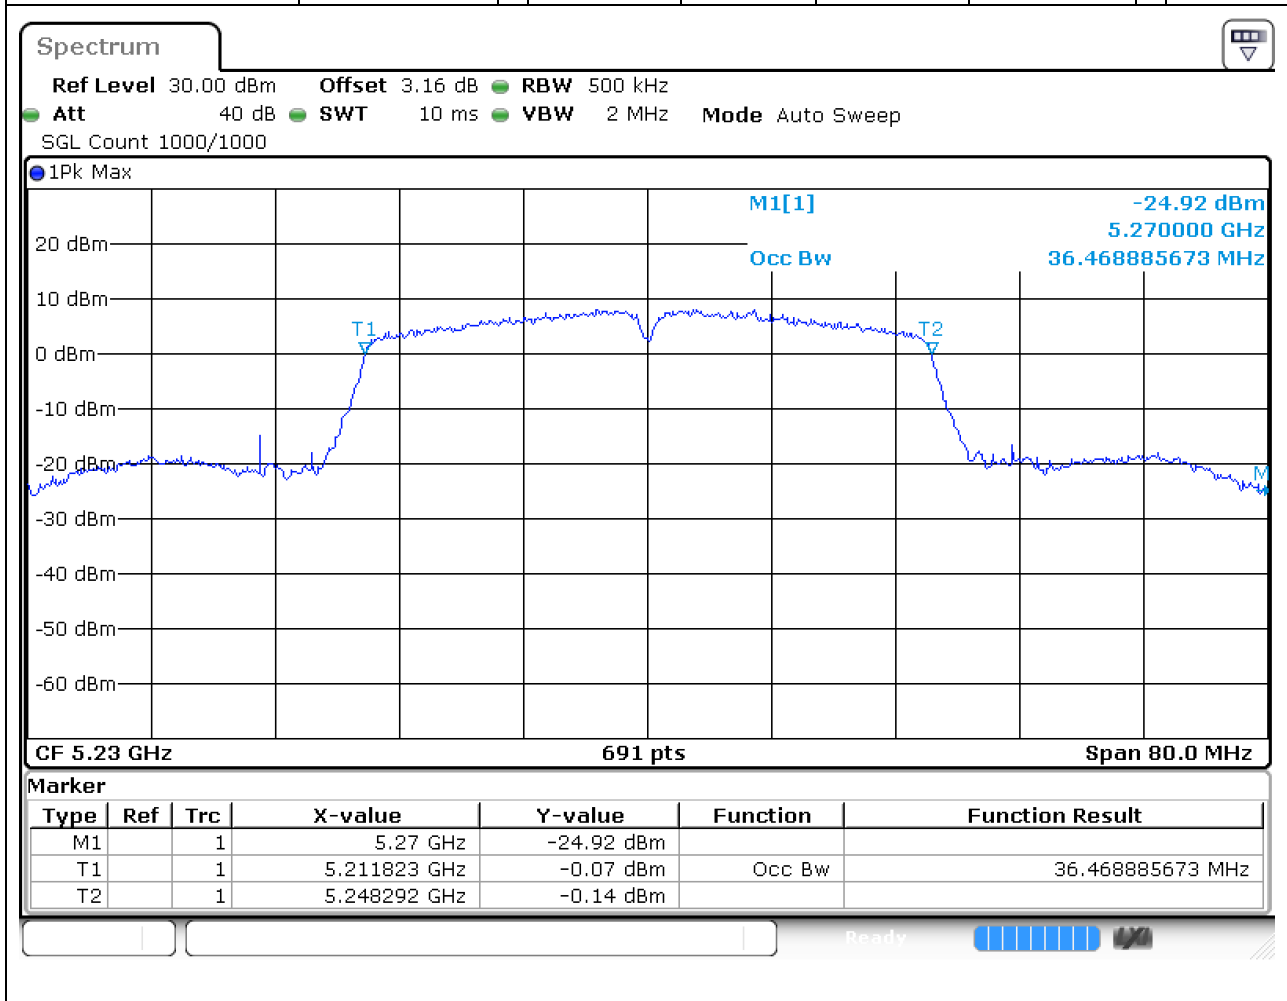

8. 802.11n_40M_Band1_H

8.1. A.2.2-99% Bandwidth(NTNV)

Center Frequency (MHz)	OBW Power (%)	RBW (MHz)	Detector	Limit (MHz)	OBW (MHz)	Verdict
5230	99	0.5	Peak	0	36.468886	Unknown