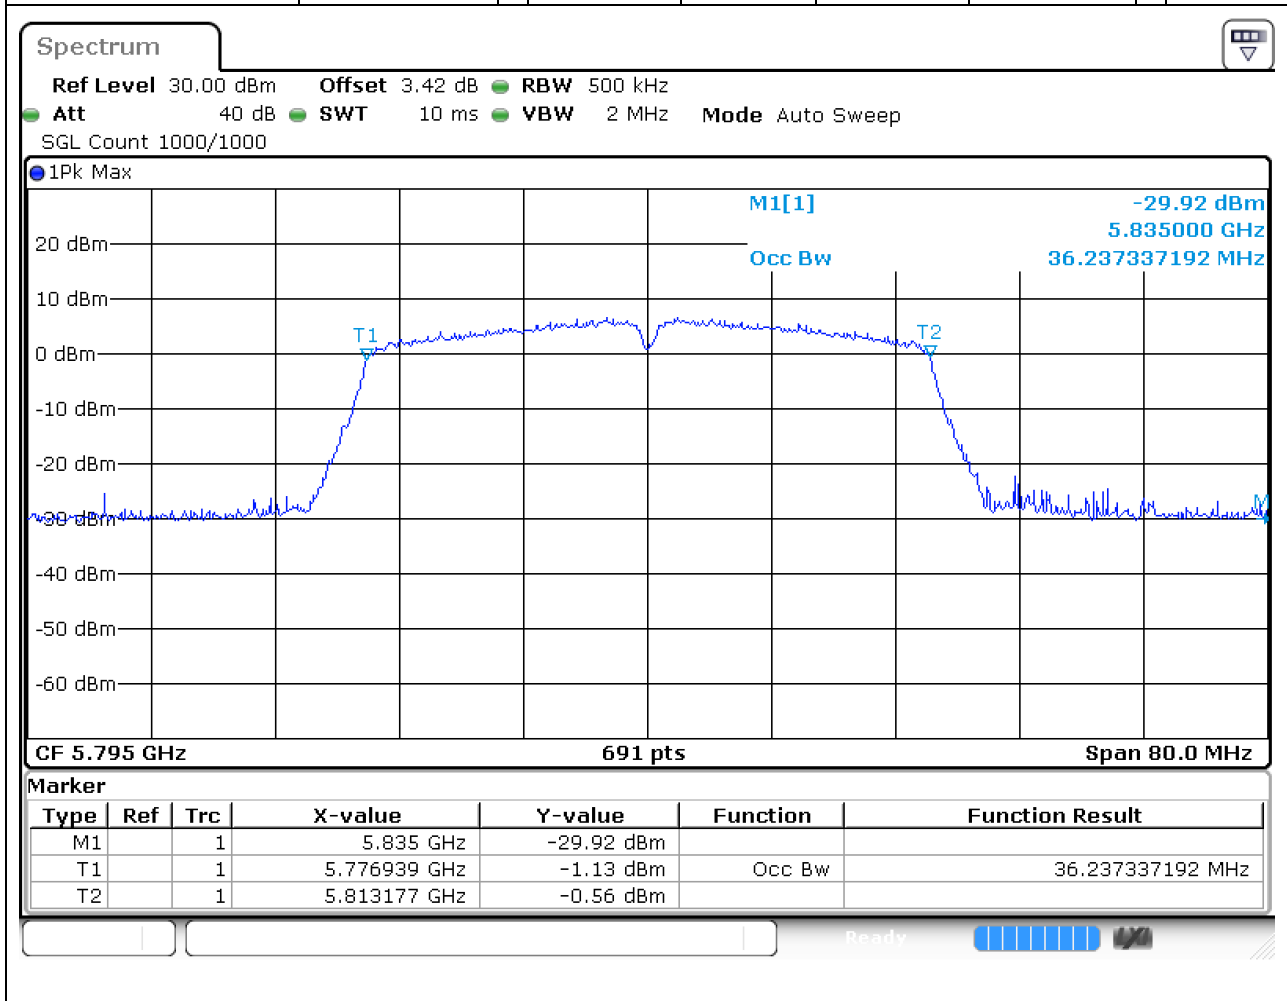

58. 802.11ac_40M_Band4_H

58.1. A.2.2-99% Bandwidth(NTNV)

Center Frequency (MHz)	OBW Power (%)	RBW (MHz)	Detector	Limit (MHz)	OBW (MHz)	Verdict
5795	99	0.5	Peak	0	36.237337	Unknown