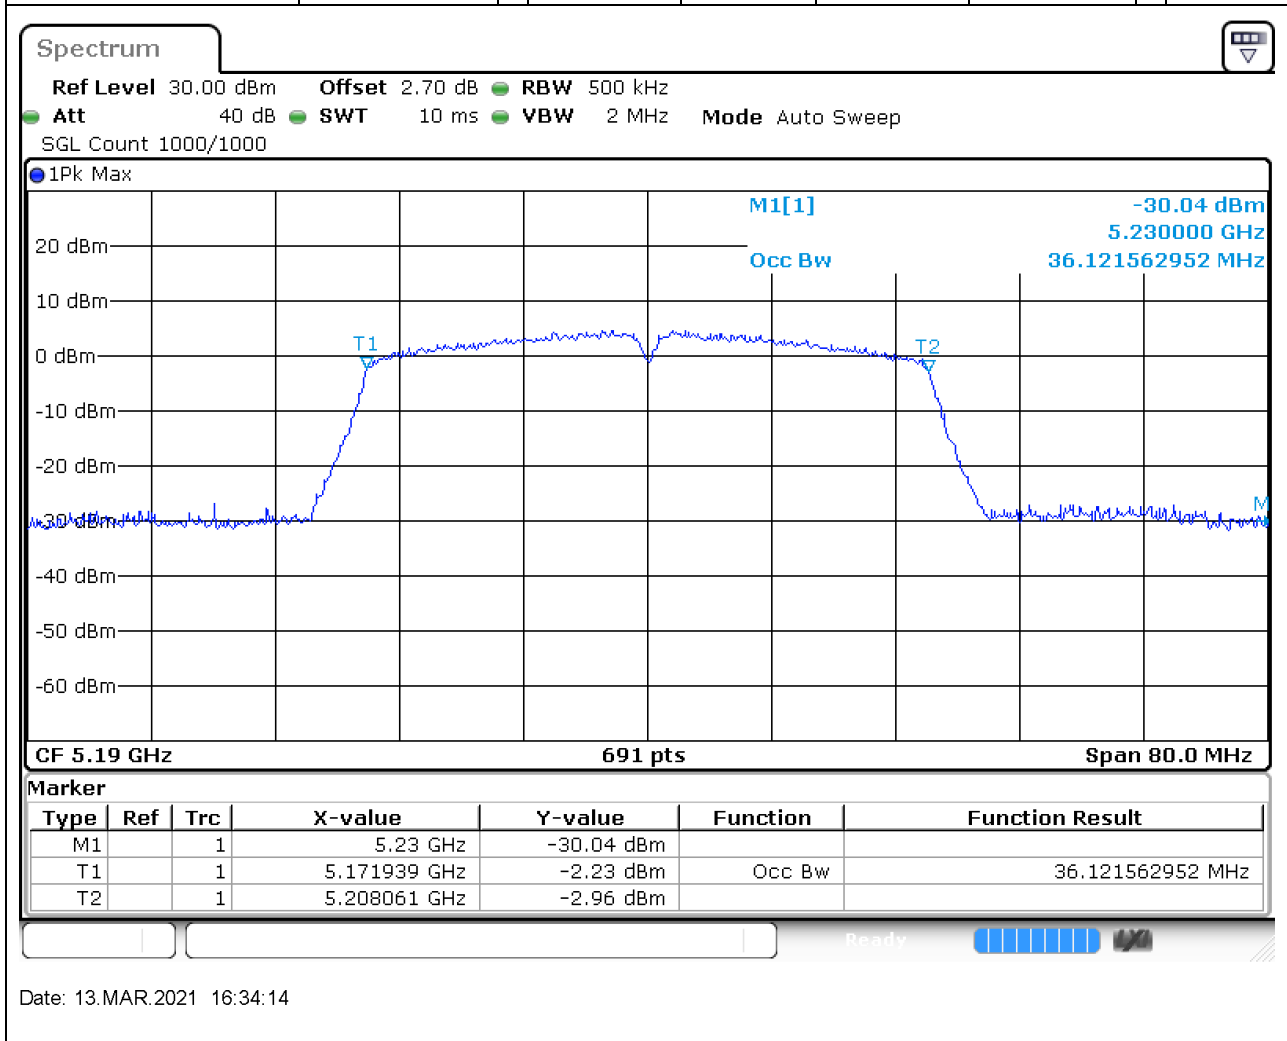

7. 802.11n_40M_Band1_L

7.2. A.2.2-99% Bandwidth(NTNV)

Center Frequency (MHz)	OBW Power (%)	RBW (MHz)	Detector	Limit (MHz)	OBW (MHz)	Verdict
5190	99	0.5	Peak	0	36.121563	Unknown