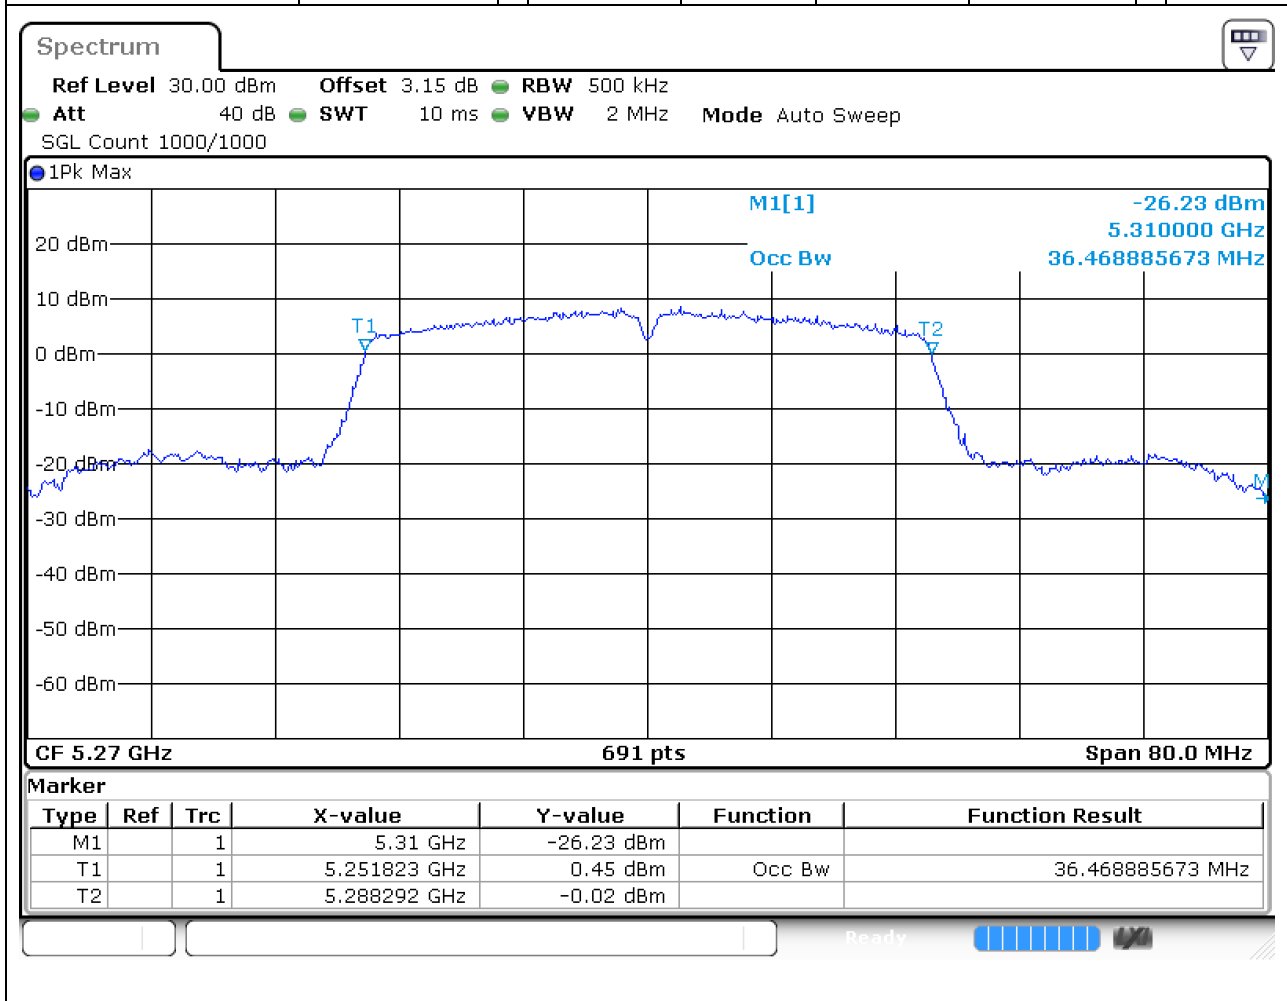

21. 802.11n_40M_Band2_L

21.1. A.2.2-99% Bandwidth(NTNV)

Center Frequency (MHz)	OBW Power (%)	RBW (MHz)	Detector	Limit (MHz)	OBW (MHz)	Verdict
5270	99	0.5	Peak	0	36.468886	Unknown