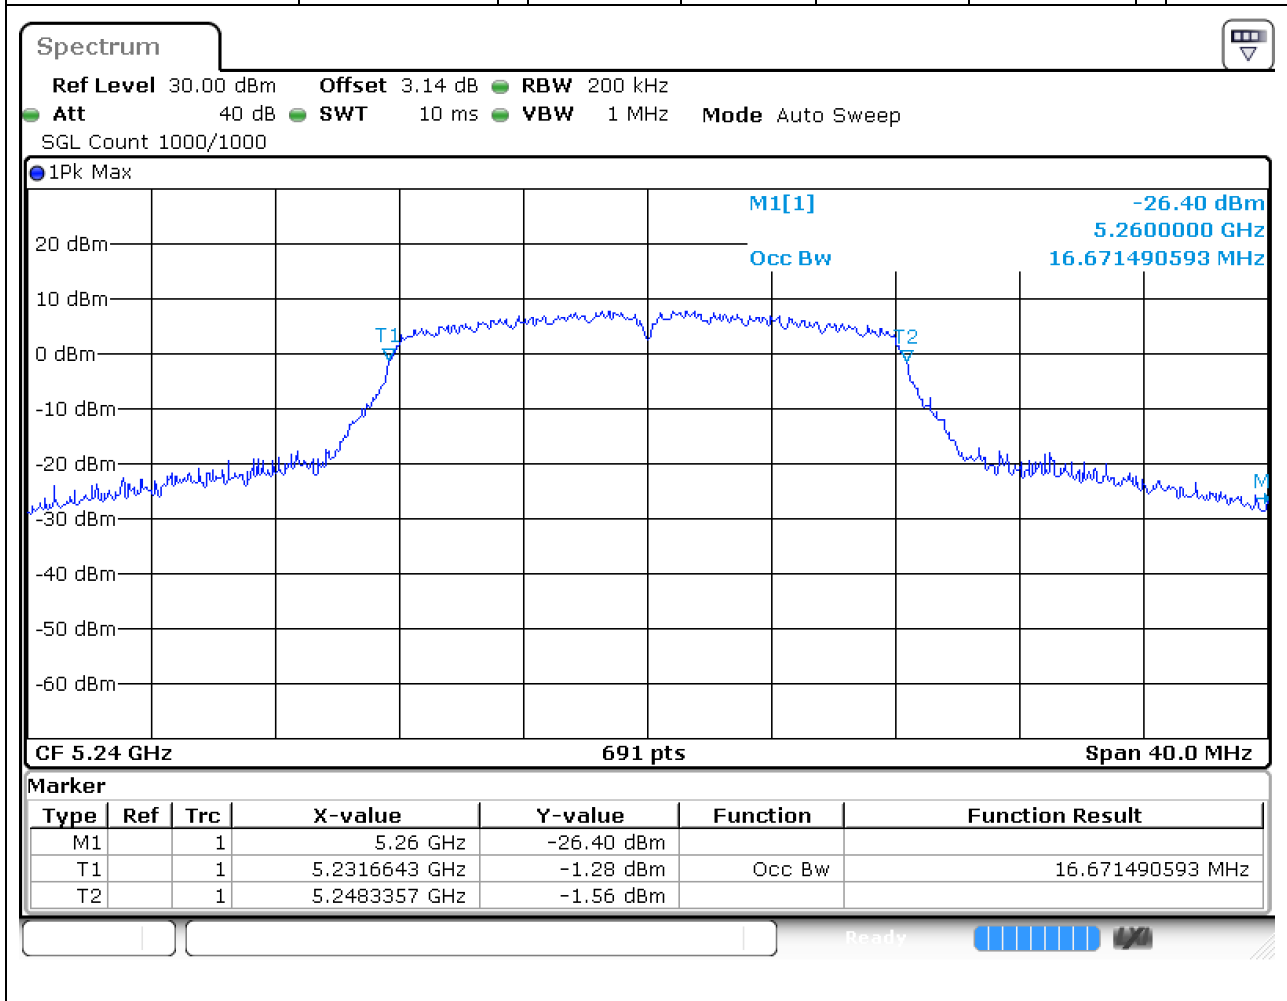

3. 802.11a_20M_Band1_H

3.1. A.2.2-99% Bandwidth(NTNV)

Center Frequency (MHz)	OBW Power (%)	RBW (MHz)	Detector	Limit (MHz)	OBW (MHz)	Verdict
5240	99	0.2	Peak	0	16.671491	Unknown