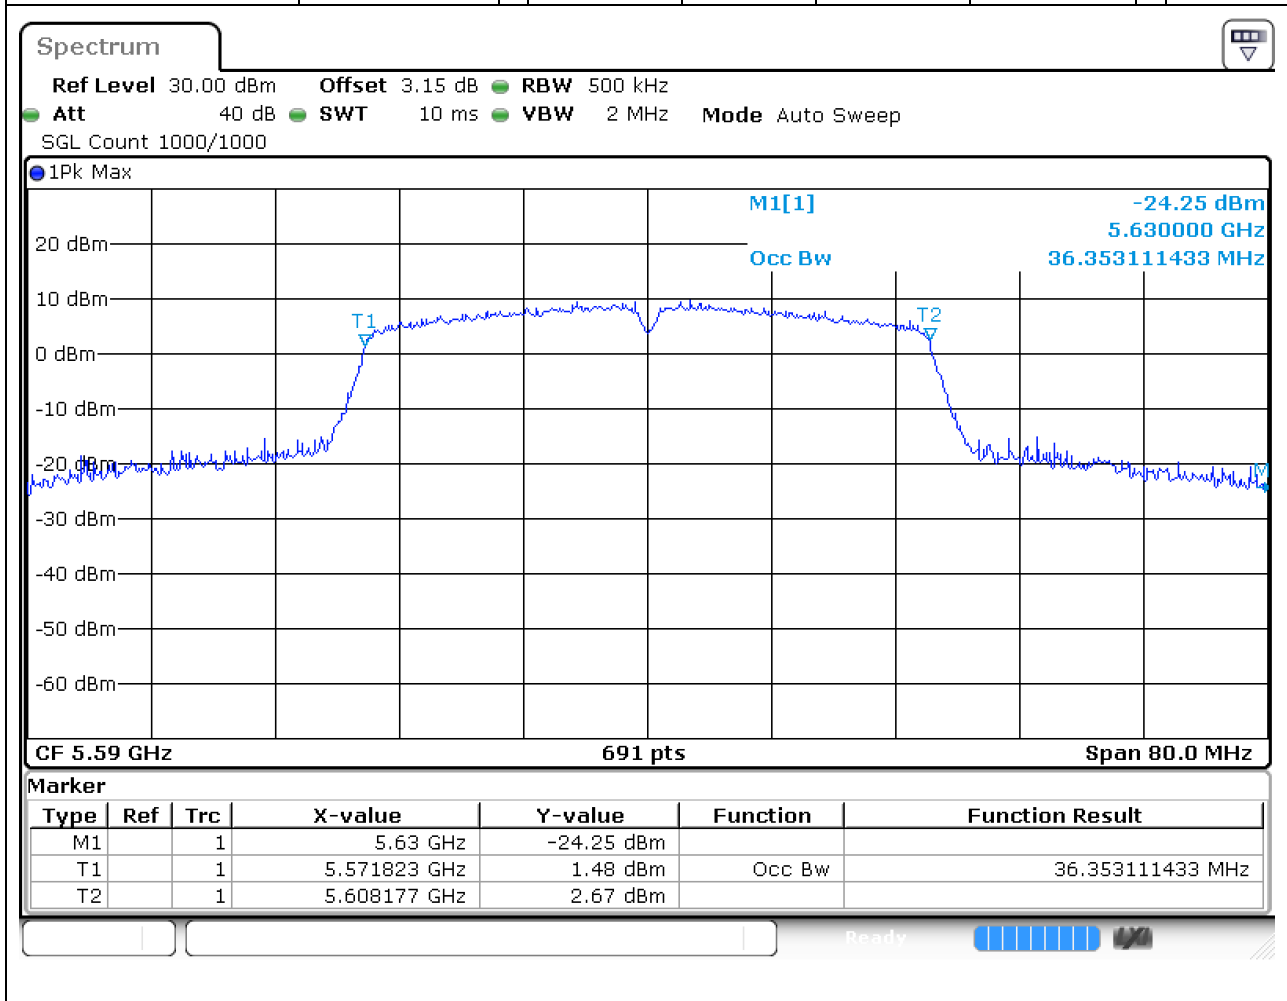

42. 802.11ac_40M_Band3_M

42.1. A.2.2-99% Bandwidth(NTNV)

Center Frequency (MHz)	OBW Power (%)	RBW (MHz)	Detector	Limit (MHz)	OBW (MHz)	Verdict
5590	99	0.5	Peak	0	36.353111	Unknown