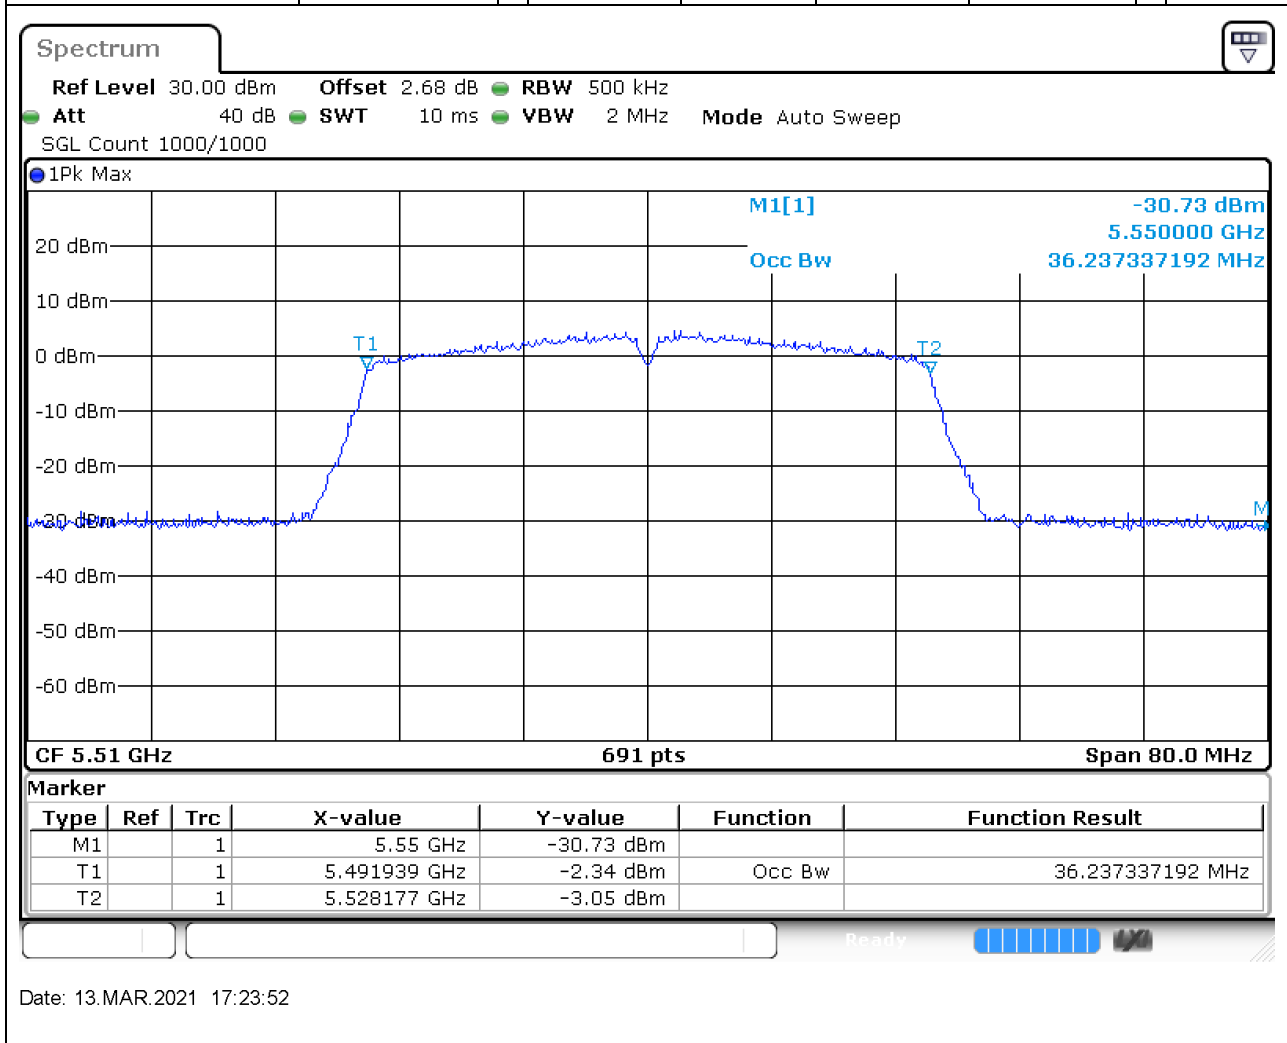

35. 802.11n_40M_Band3_L

35.2. A.2.2-99% Bandwidth(NTNV)

Center Frequency (MHz)	OBW Power (%)	RBW (MHz)	Detector	Limit (MHz)	OBW (MHz)	Verdict
5510	99	0.5	Peak	0	36.237337	Unknown