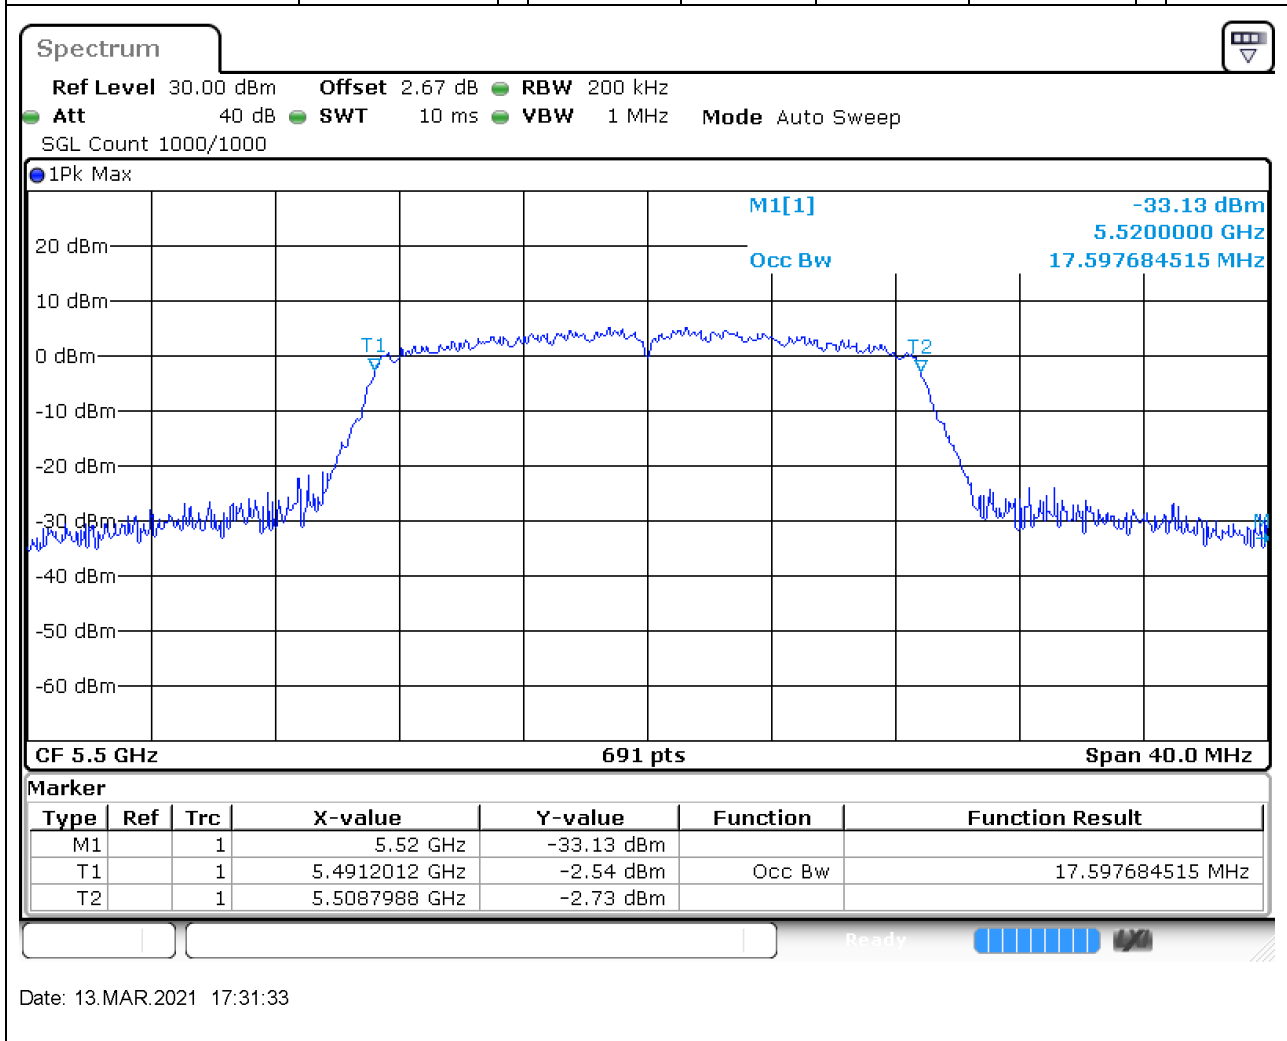

38. 802.11ac_20M_Band3_L

38.2. A.2.2-99% Bandwidth(NTNV)

Center Frequency (MHz)	OBW Power (%)	RBW (MHz)	Detector	Limit (MHz)	OBW (MHz)	Verdict
5500	99	0.2	Peak	0	17.597685	Unknown