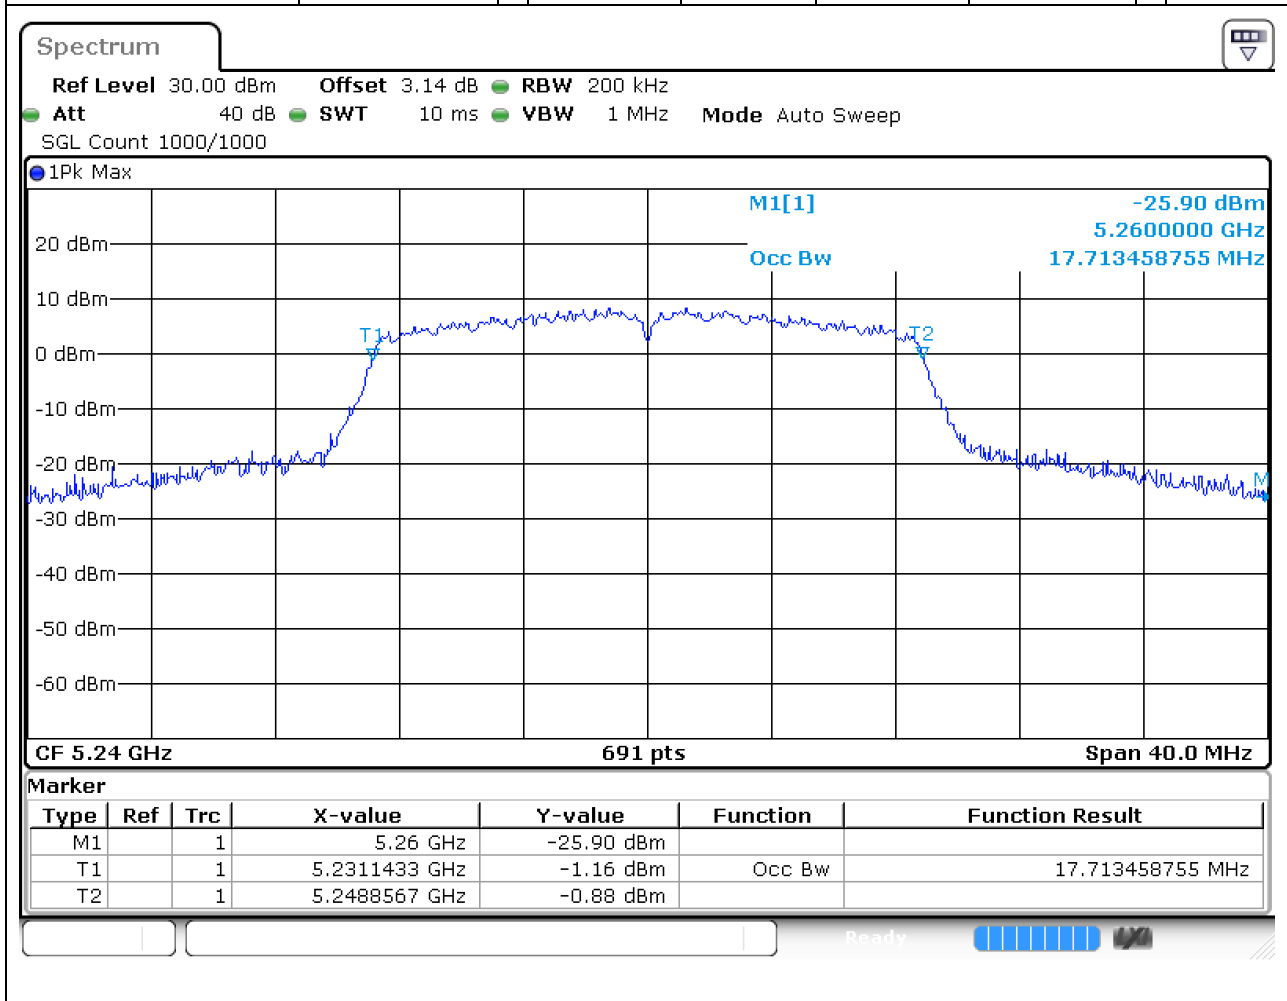

11. 802.11ac_20M_Band1_H

11.1. A.2.2-99% Bandwidth(NTNV)

Center Frequency (MHz)	OBW Power (%)	RBW (MHz)	Detector	Limit (MHz)	OBW (MHz)	Verdict
5240	99	0.2	Peak	0	17.713459	Unknown