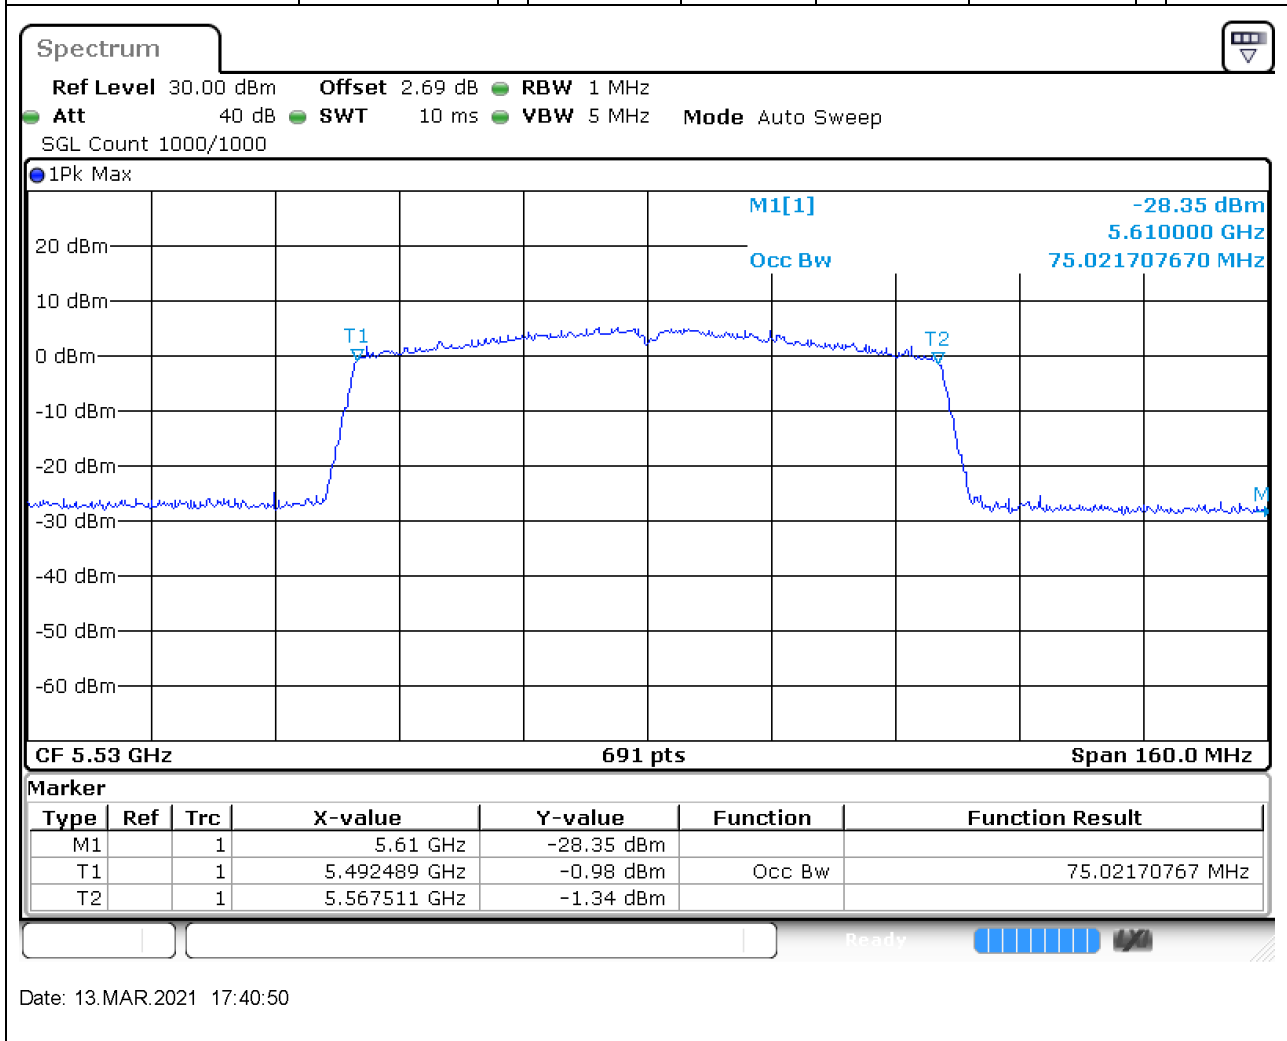

44. 802.11ac_80M_Band3_L

44.2. A.2.2-99% Bandwidth(NTNV)

Center Frequency (MHz)	OBW Power (%)	RBW (MHz)	Detector	Limit (MHz)	OBW (MHz)	Verdict
5530	99	1	Peak	0	75.021708	Unknown