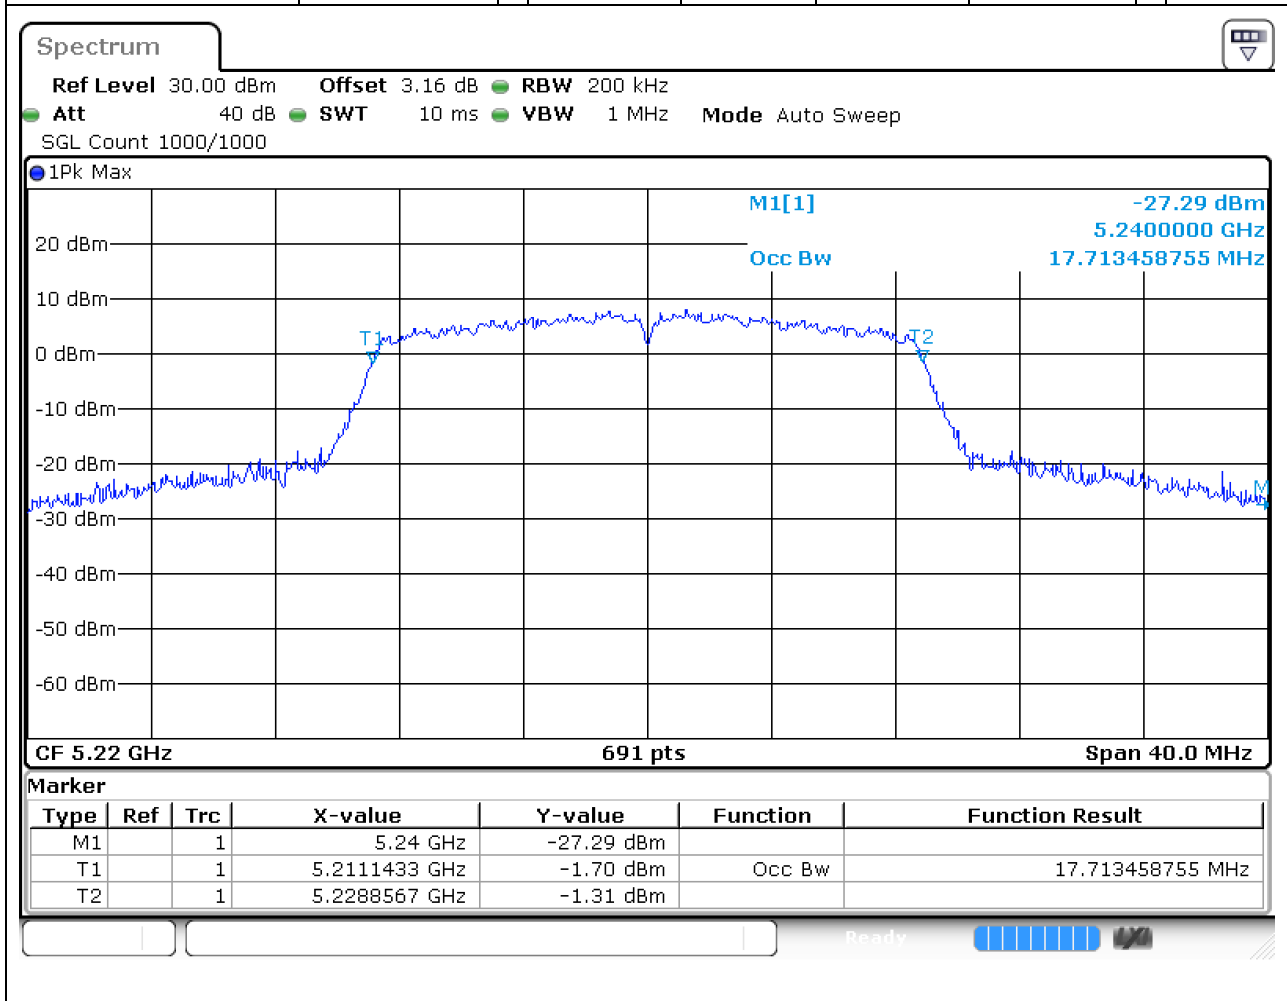

10. 802.11ac_20M_Band1_M

10.1. A.2.2-99% Bandwidth(NTNV)

Center Frequency (MHz)	OBW Power (%)	RBW (MHz)	Detector	Limit (MHz)	OBW (MHz)	Verdict
5220	99	0.2	Peak	0	17.713459	Unknown