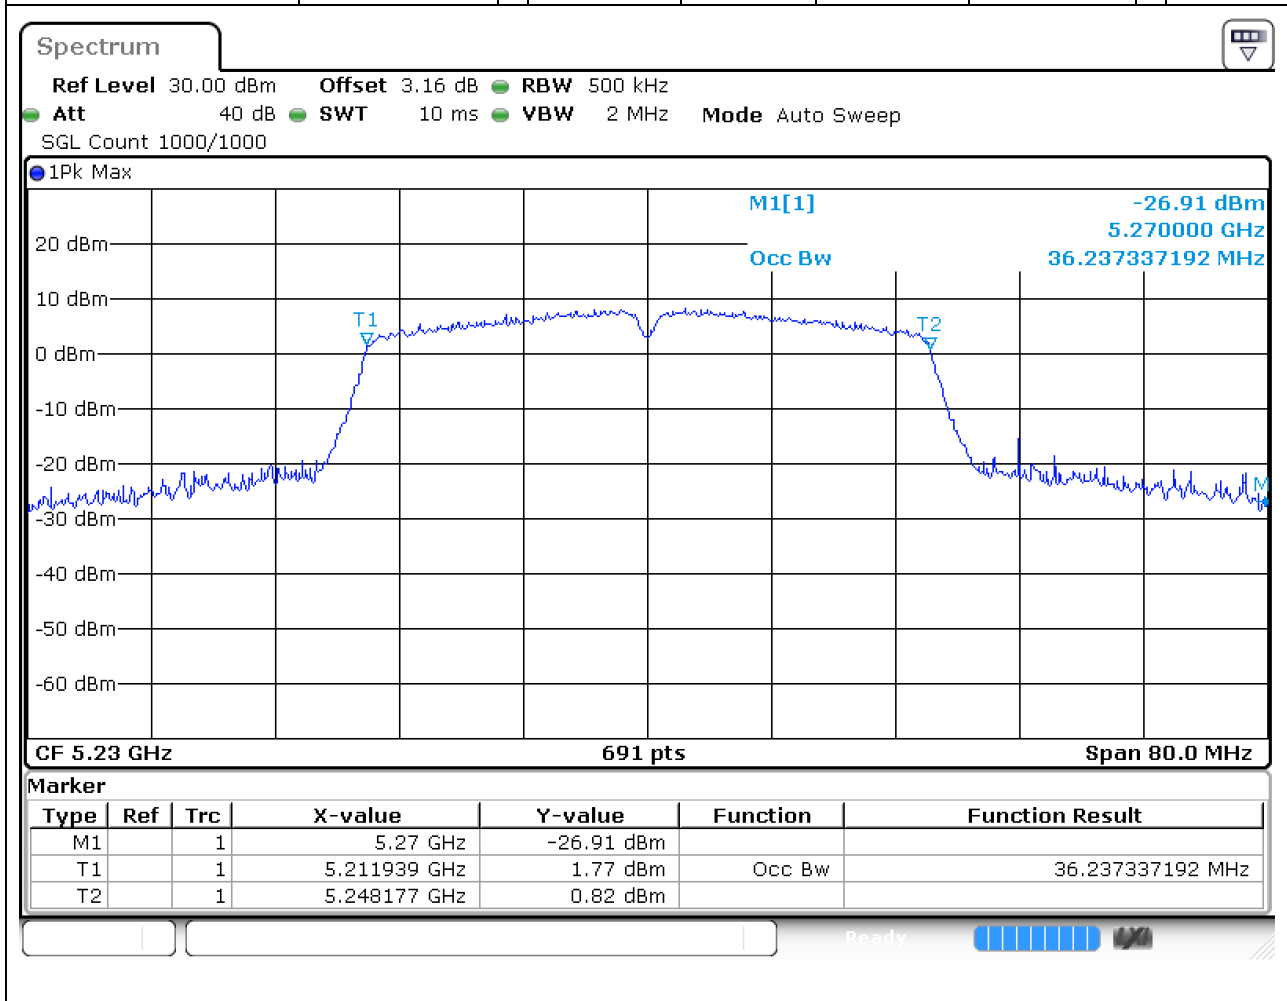

13. 802.11ac_40M_Band1_H

13.1. A.2.2-99% Bandwidth(NTNV)

Center Frequency (MHz)	OBW Power (%)	RBW (MHz)	Detector	Limit (MHz)	OBW (MHz)	Verdict
5230	99	0.5	Peak	0	36.237337	Unknown