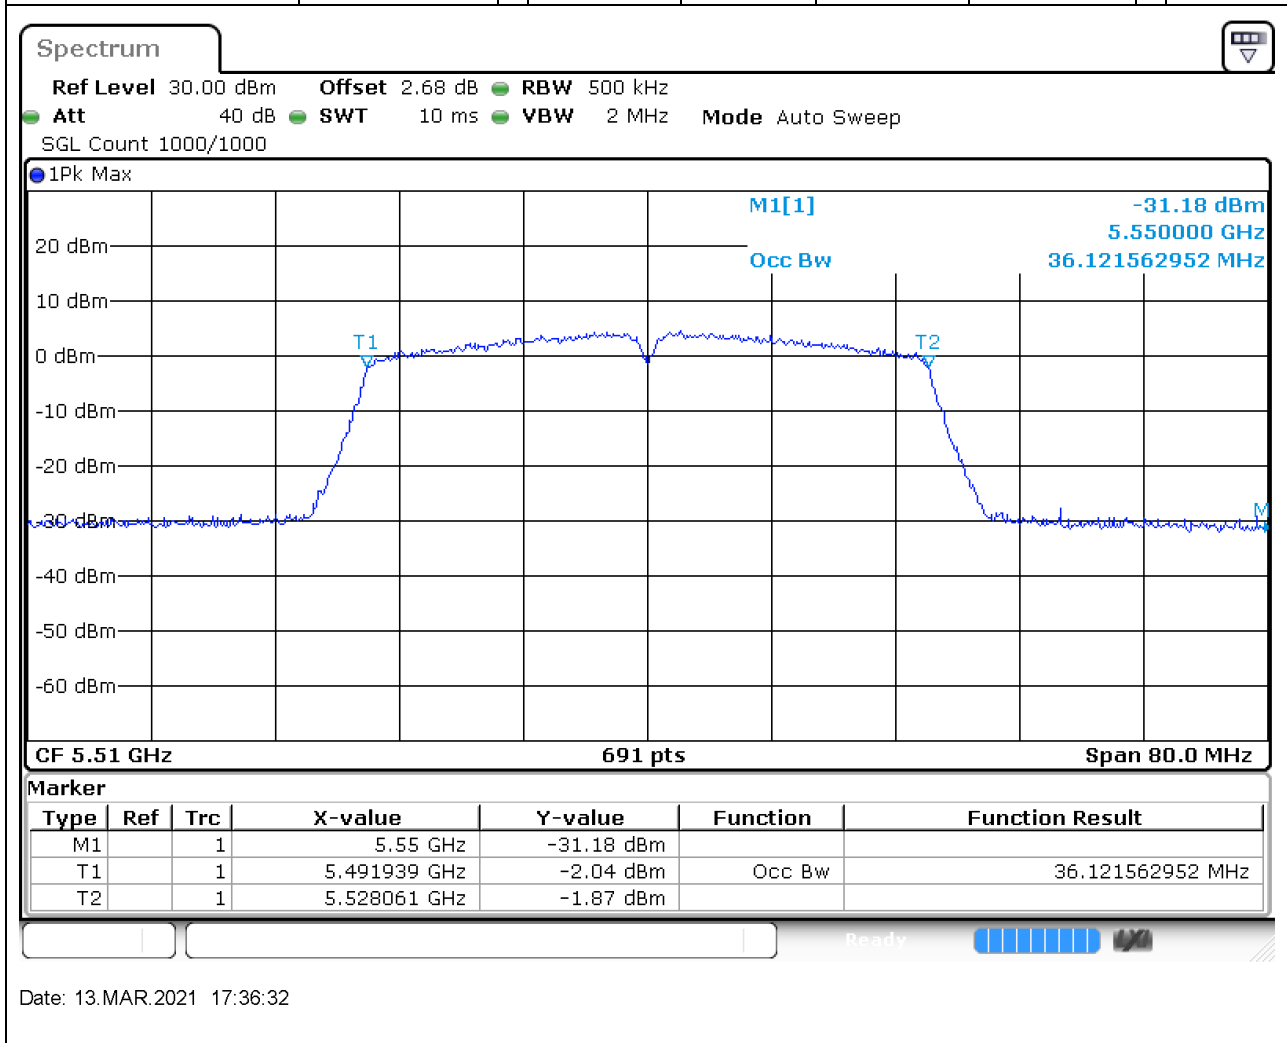

41. 802.11ac_40M_Band3_L

41.2. A.2.2-99% Bandwidth(NTNV)

Center Frequency (MHz)	OBW Power (%)	RBW (MHz)	Detector	Limit (MHz)	OBW (MHz)	Verdict
5510	99	0.5	Peak	0	36.121563	Unknown