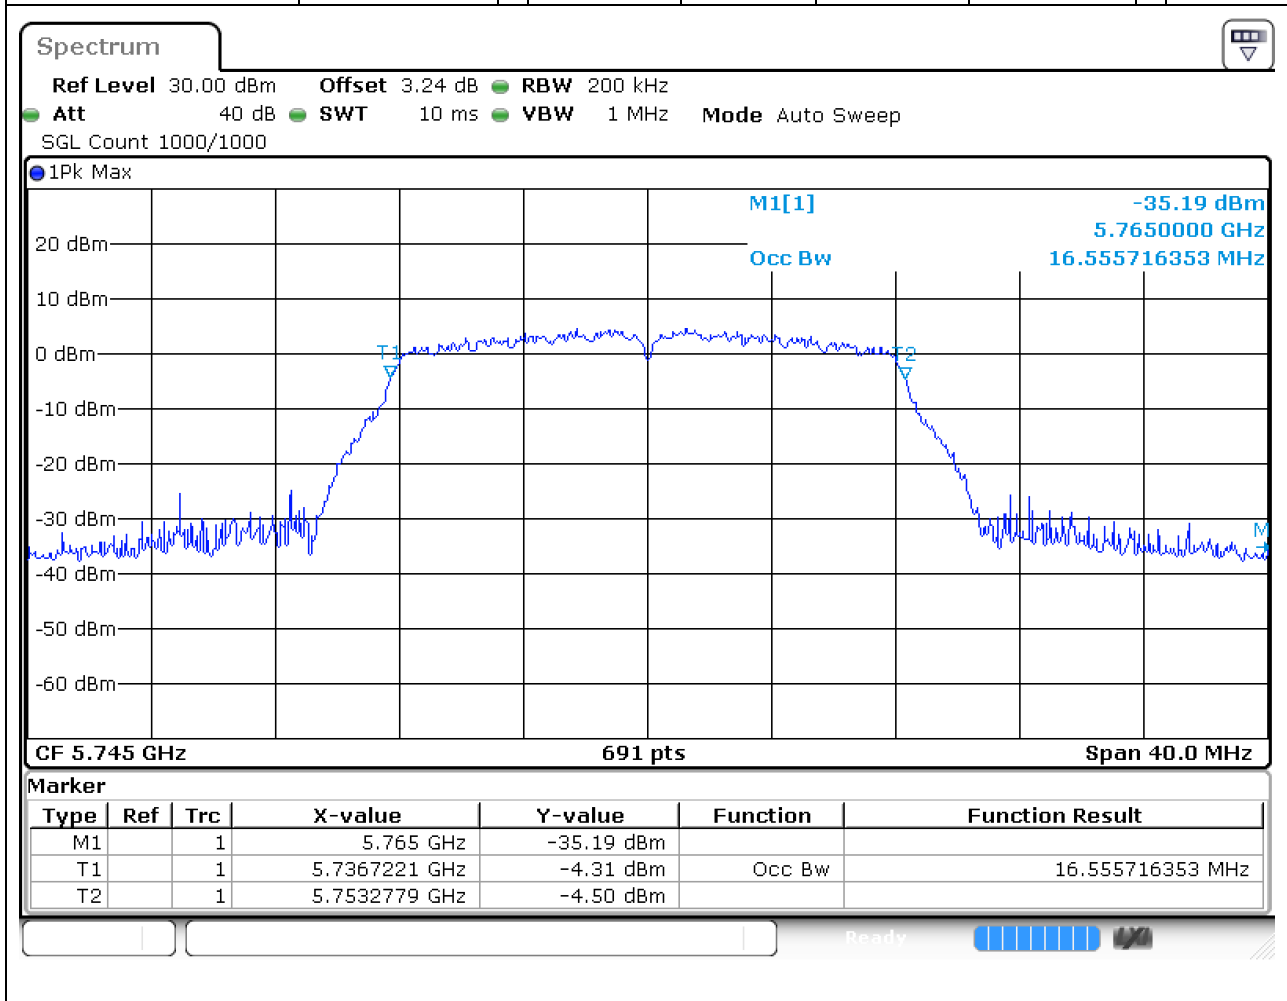

46. 802.11a_20M_Band4_L

46.1. A.2.2-99% Bandwidth(NTNV)

Center Frequency (MHz)	OBW Power (%)	RBW (MHz)	Detector	Limit (MHz)	OBW (MHz)	Verdict
5745	99	0.2	Peak	0	16.555716	Unknown