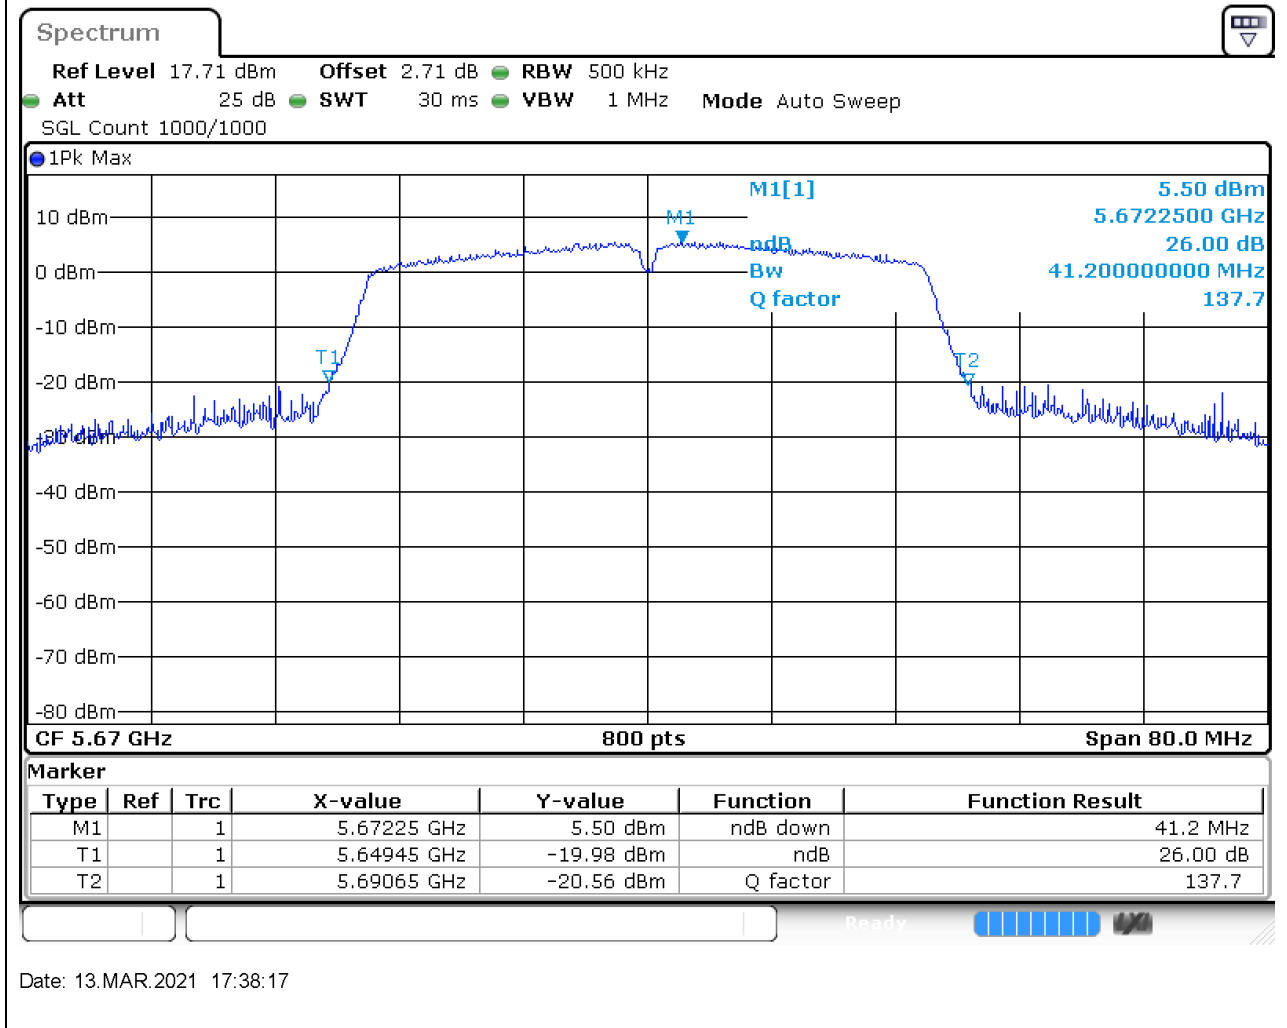

43. 802.11ac_40M_Band3_H

43.2. A.2-26dB Bandwidth(NTNV)

Center Frequency (MHz)	XdB Down	RBW (MHz)	Detector	Limit (MHz)	XdB BandWidth (MHz)	Verdict
5670	26	0.5	Peak	0	41.2	Unknow