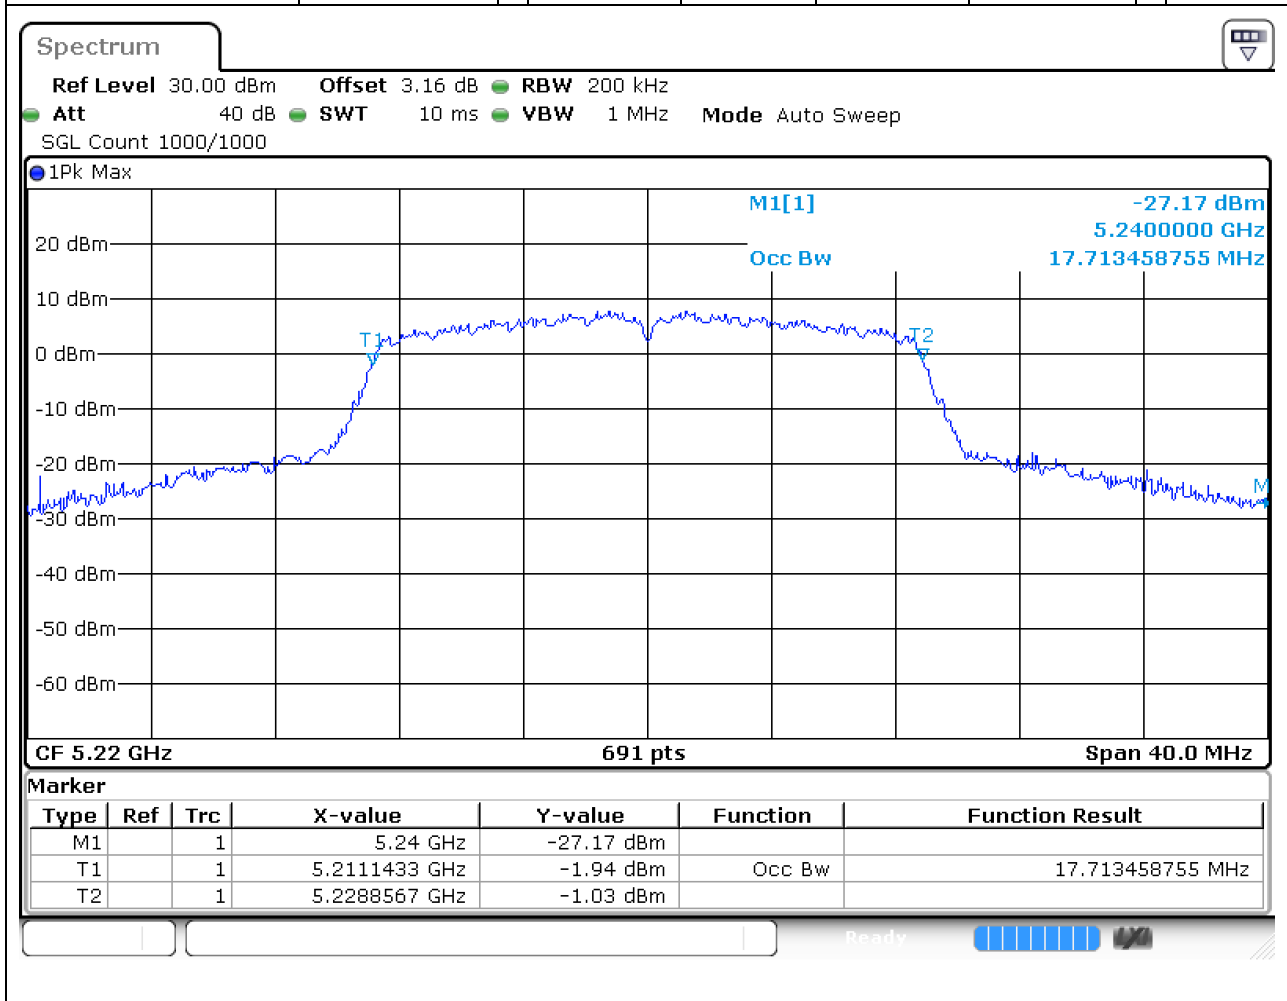

5. 802.11n_20M_Band1_M

5.1. A.2.2-99% Bandwidth(NTNV)

Center Frequency (MHz)	OBW Power (%)	RBW (MHz)	Detector	Limit (MHz)	OBW (MHz)	Verdict
5220	99	0.2	Peak	0	17.713459	Unknown