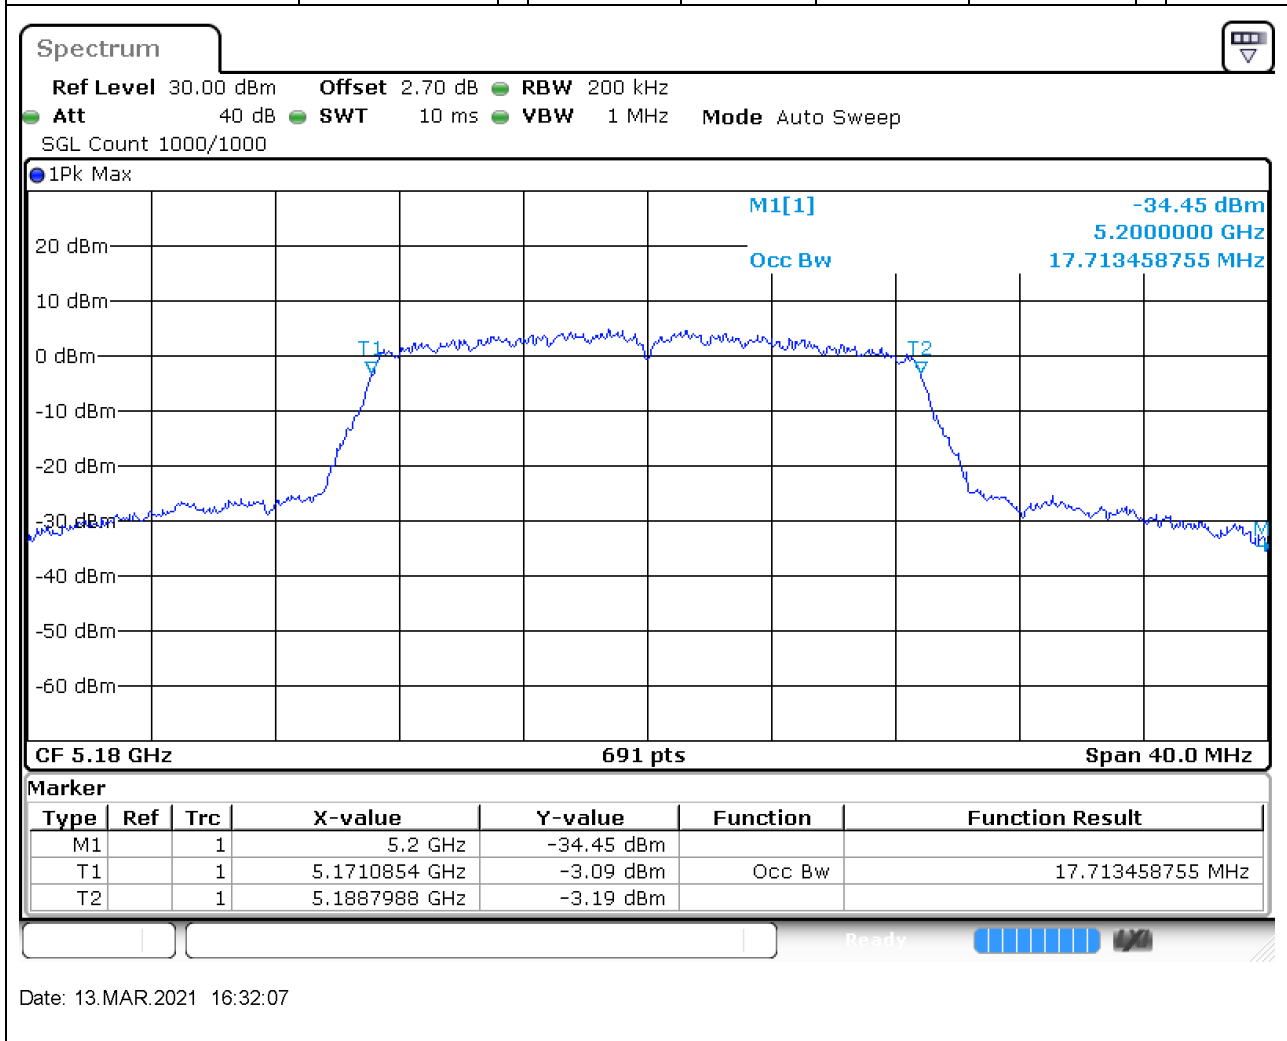

4. 802.11n_20M_Band1_L

4.2. A.2.2-99% Bandwidth(NTNV)

Center Frequency (MHz)	OBW Power (%)	RBW (MHz)	Detector	Limit (MHz)	OBW (MHz)	Verdict
5180	99	0.2	Peak	0	17.713459	Unknown