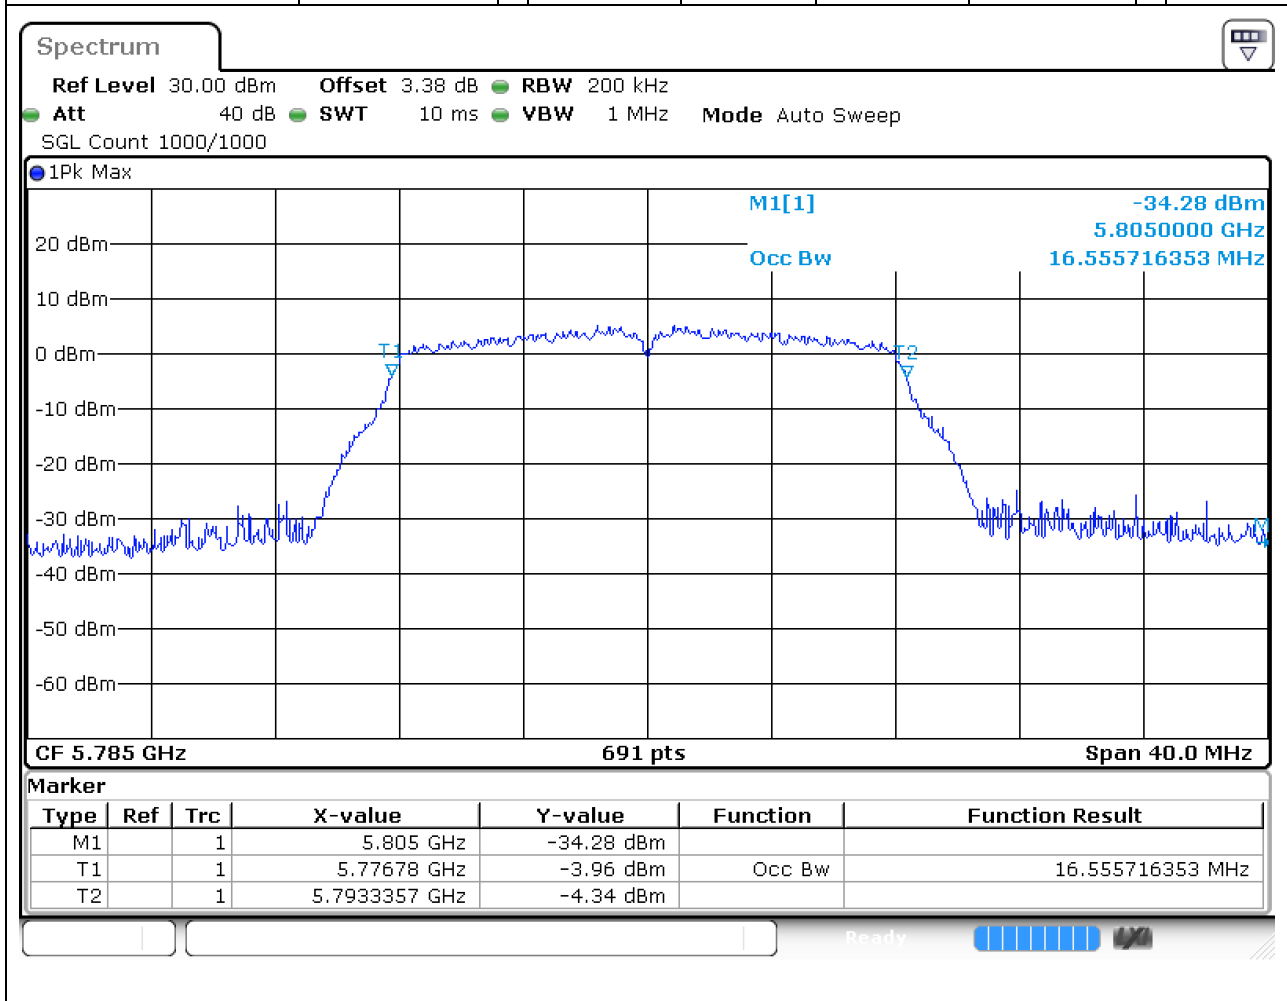

47. 802.11a_20M_Band4_M

47.1. A.2.2-99% Bandwidth(NTNV)

Center Frequency (MHz)	OBW Power (%)	RBW (MHz)	Detector	Limit (MHz)	OBW (MHz)	Verdict
5785	99	0.2	Peak	0	16.555716	Unknown