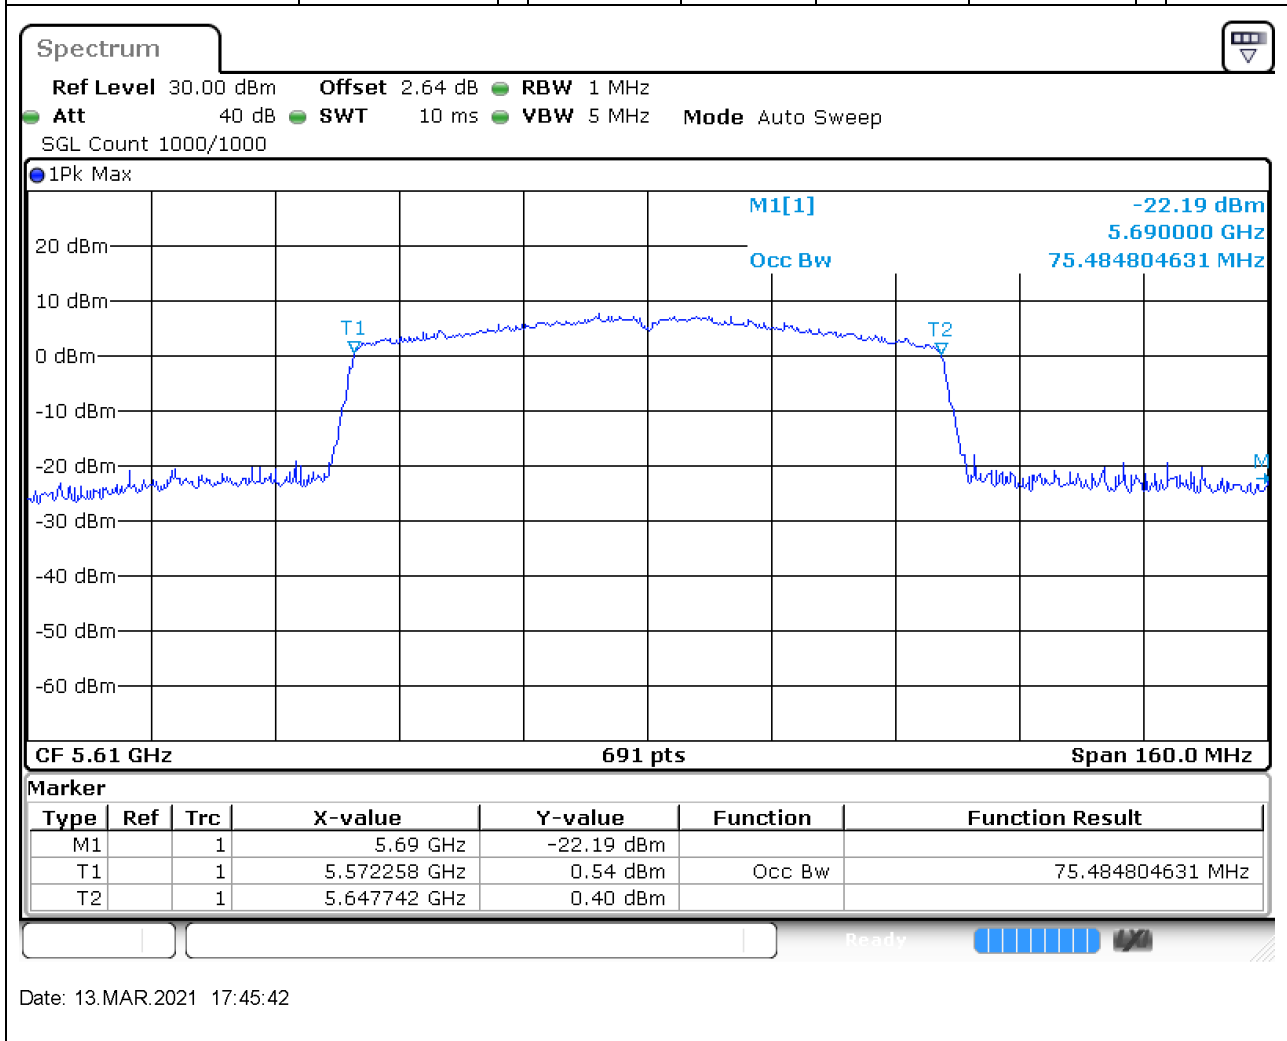

45. 802.11ac_80M_Band3_M

45.2. A.2.2-99% Bandwidth(NTNV)

Center Frequency (MHz)	OBW Power (%)	RBW (MHz)	Detector	Limit (MHz)	OBW (MHz)	Verdict
5610	99	1	Peak	0	75.484805	Unknown