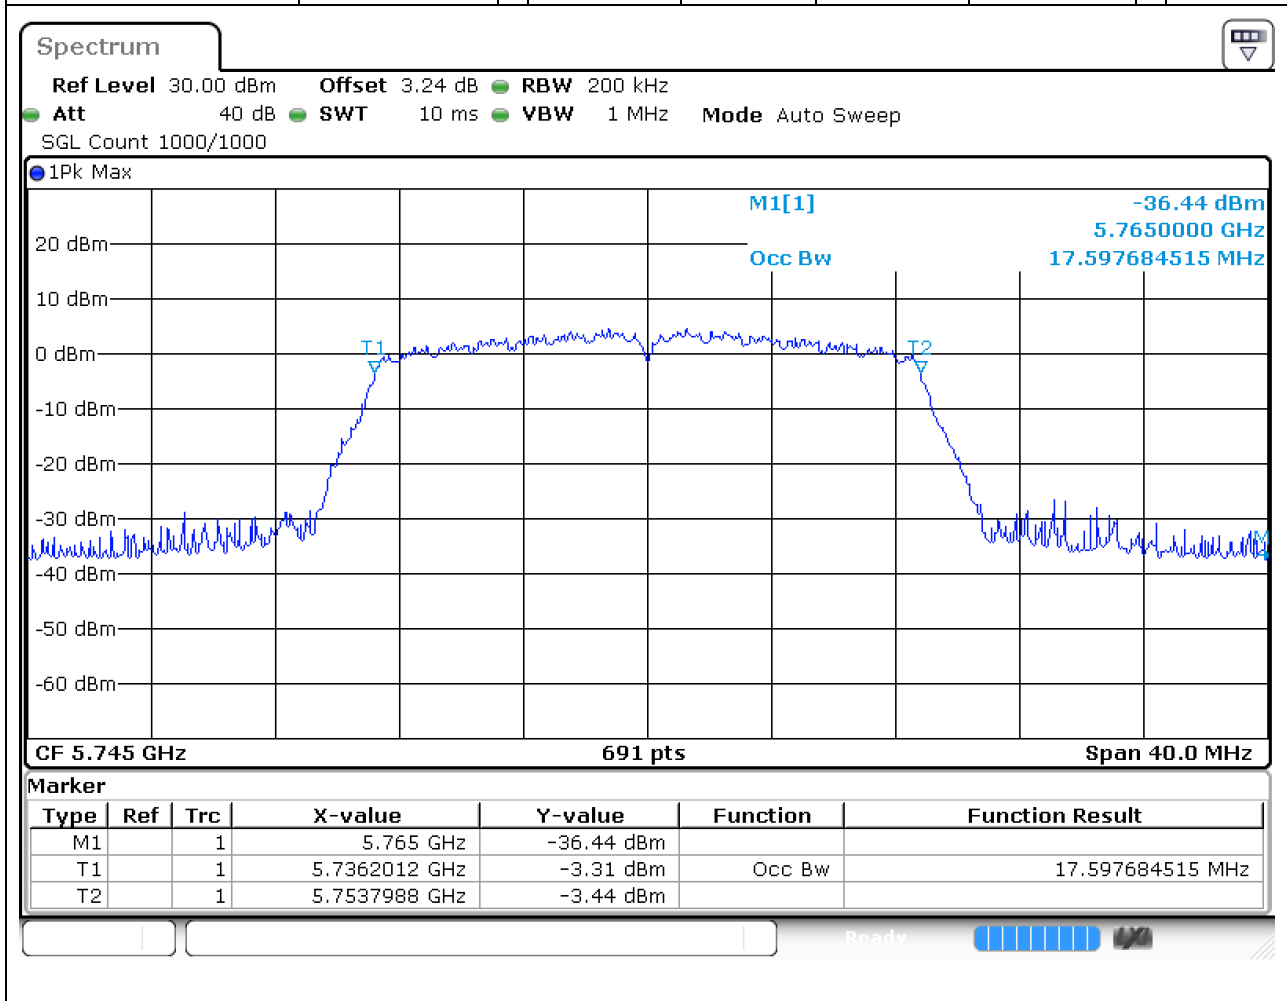

54. 802.11ac_20M_Band4_L

54.1. A.2.2-99% Bandwidth(NTNV)

Center Frequency (MHz)	OBW Power (%)	RBW (MHz)	Detector	Limit (MHz)	OBW (MHz)	Verdict
5745	99	0.2	Peak	0	17.597685	Unknown