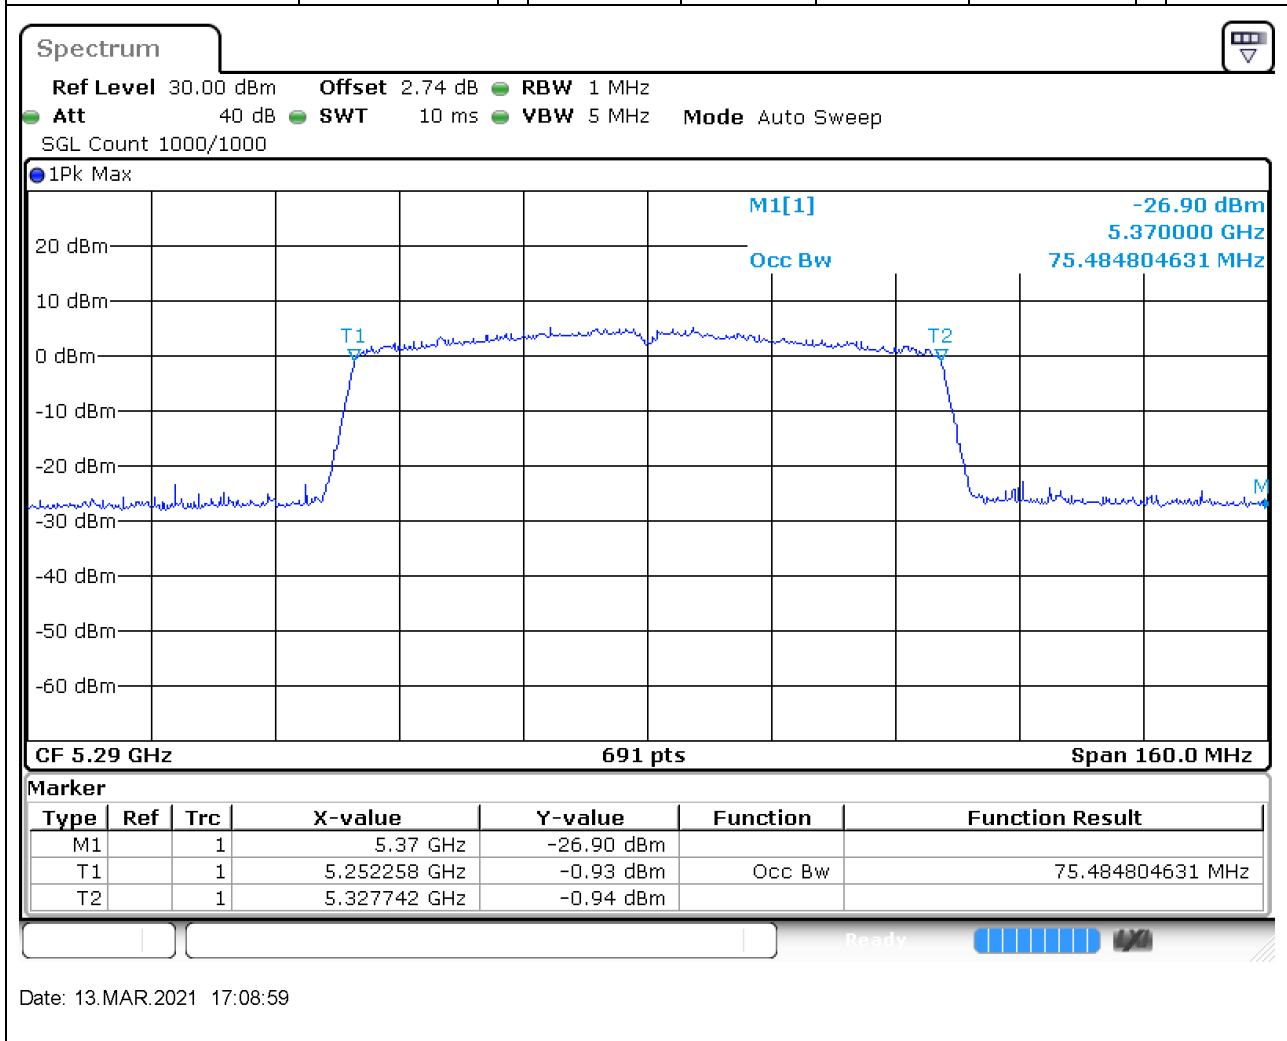

28. 802.11ac_80M_Band2_M

28.2. A.2.2-99% Bandwidth(NTNV)

Center Frequency (MHz)	OBW Power (%)	RBW (MHz)	Detector	Limit (MHz)	OBW (MHz)	Verdict
5290	99	1	Peak	0	75.484805	Unknown