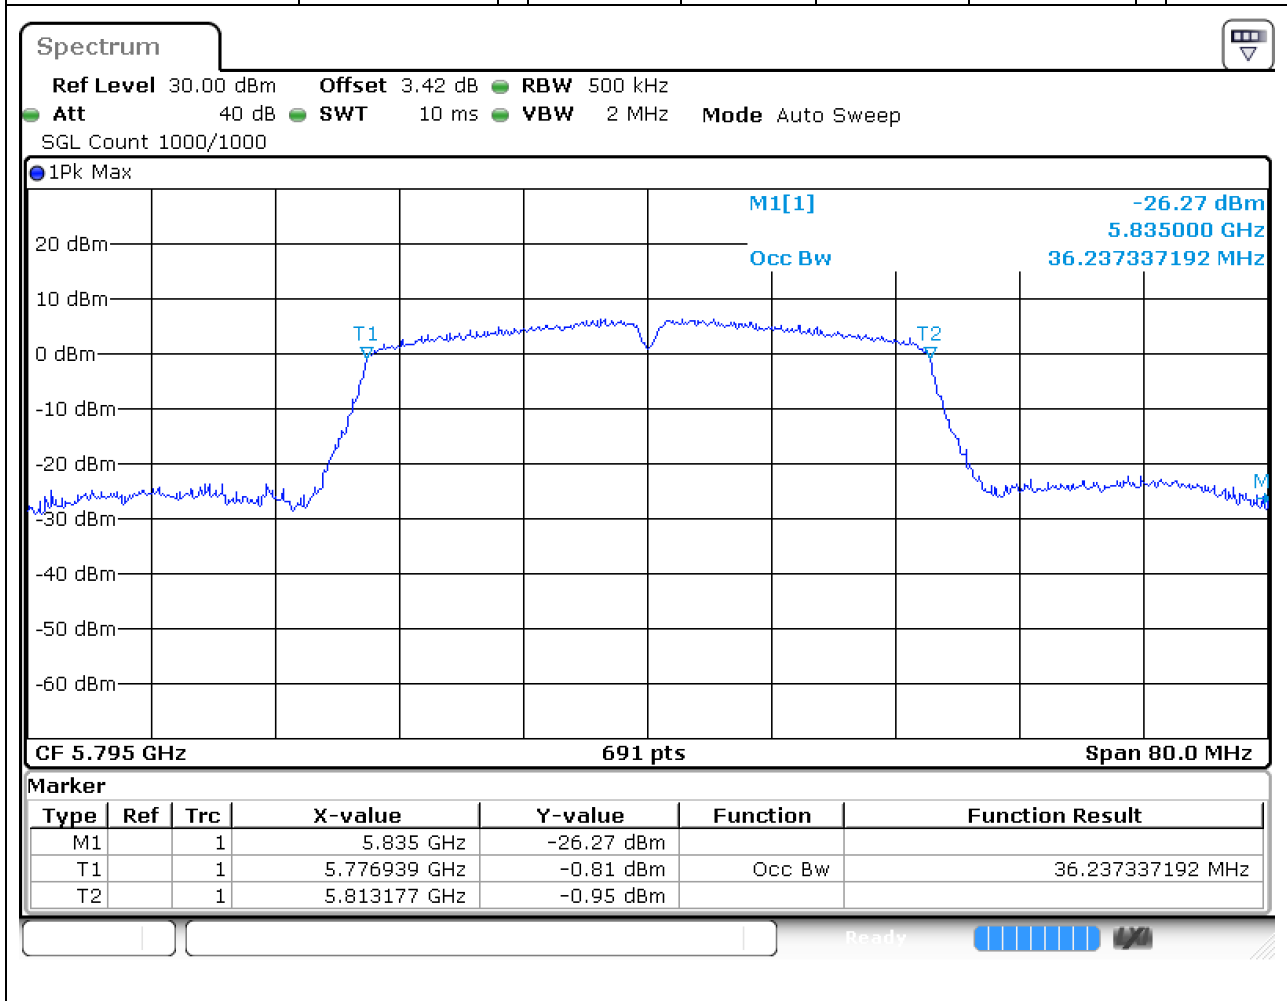

53. 802.11n_40M_Band4_H

53.1. A.2.2-99% Bandwidth(NTNV)

Center Frequency (MHz)	OBW Power (%)	RBW (MHz)	Detector	Limit (MHz)	OBW (MHz)	Verdict
5795	99	0.5	Peak	0	36.237337	Unknown