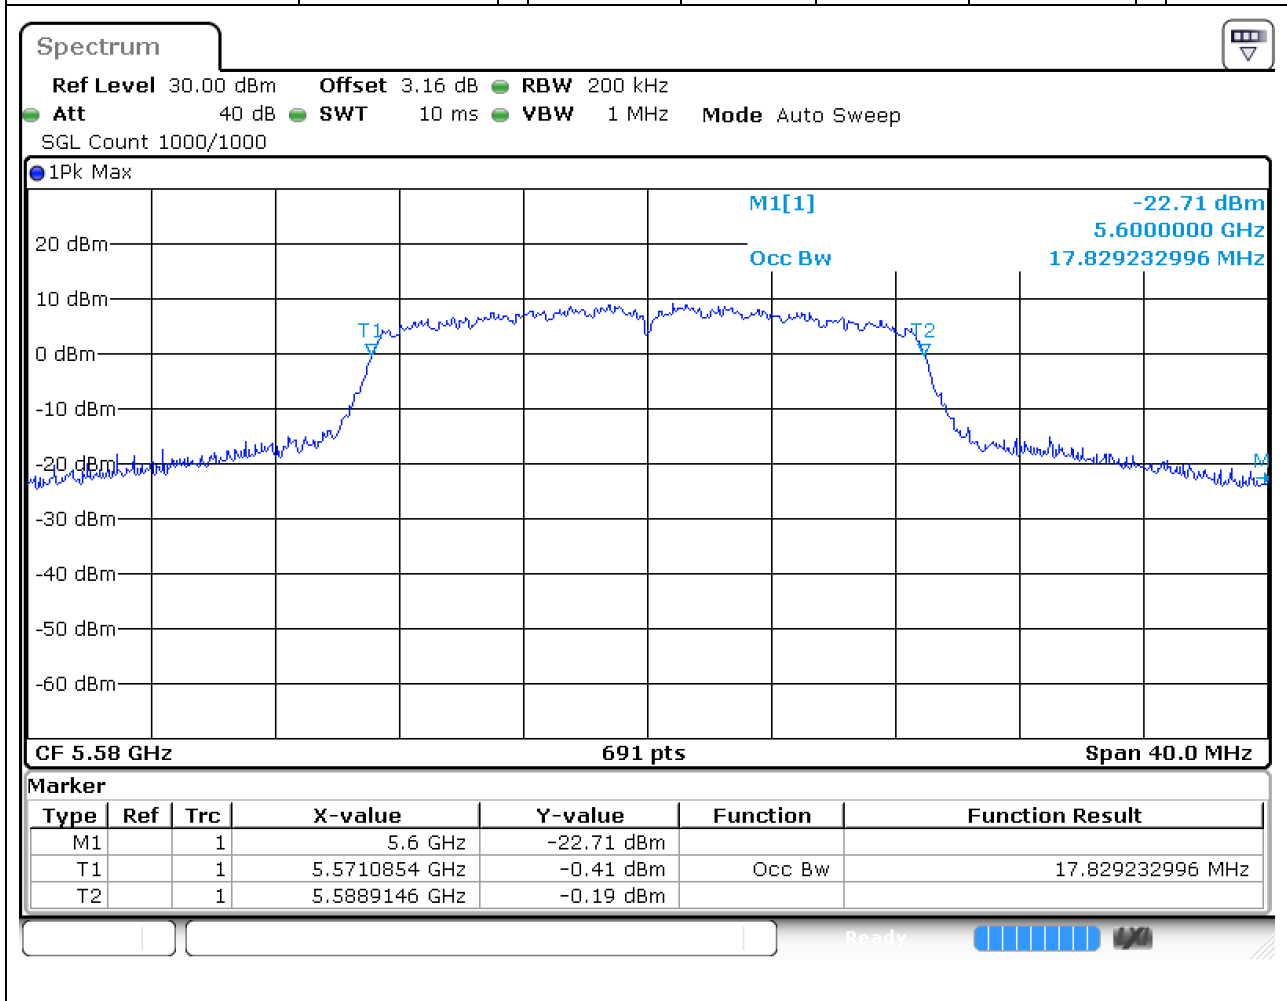

39. 802.11ac_20M_Band3_M

39.1. A.2.2-99% Bandwidth(NTNV)

Center Frequency (MHz)	OBW Power (%)	RBW (MHz)	Detector	Limit (MHz)	OBW (MHz)	Verdict
5580	99	0.2	Peak	0	17.829233	Unknown