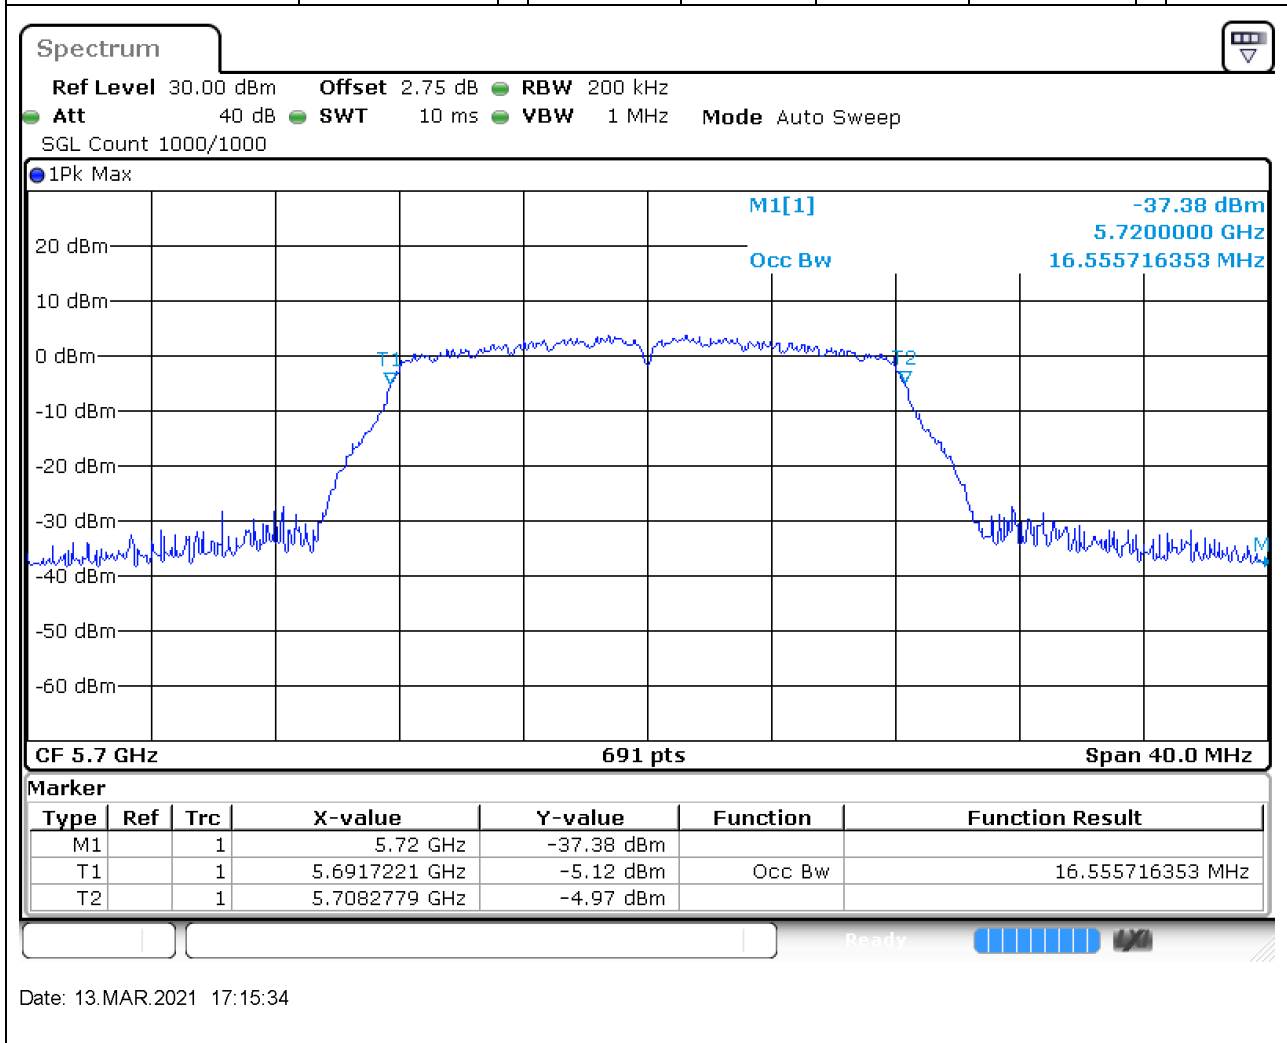

31. 802.11a_20M_Band3_H

31.2. A.2.2-99% Bandwidth(NTNV)

Center Frequency (MHz)	OBW Power (%)	RBW (MHz)	Detector	Limit (MHz)	OBW (MHz)	Verdict
5700	99	0.2	Peak	0	16.555716	Unknown