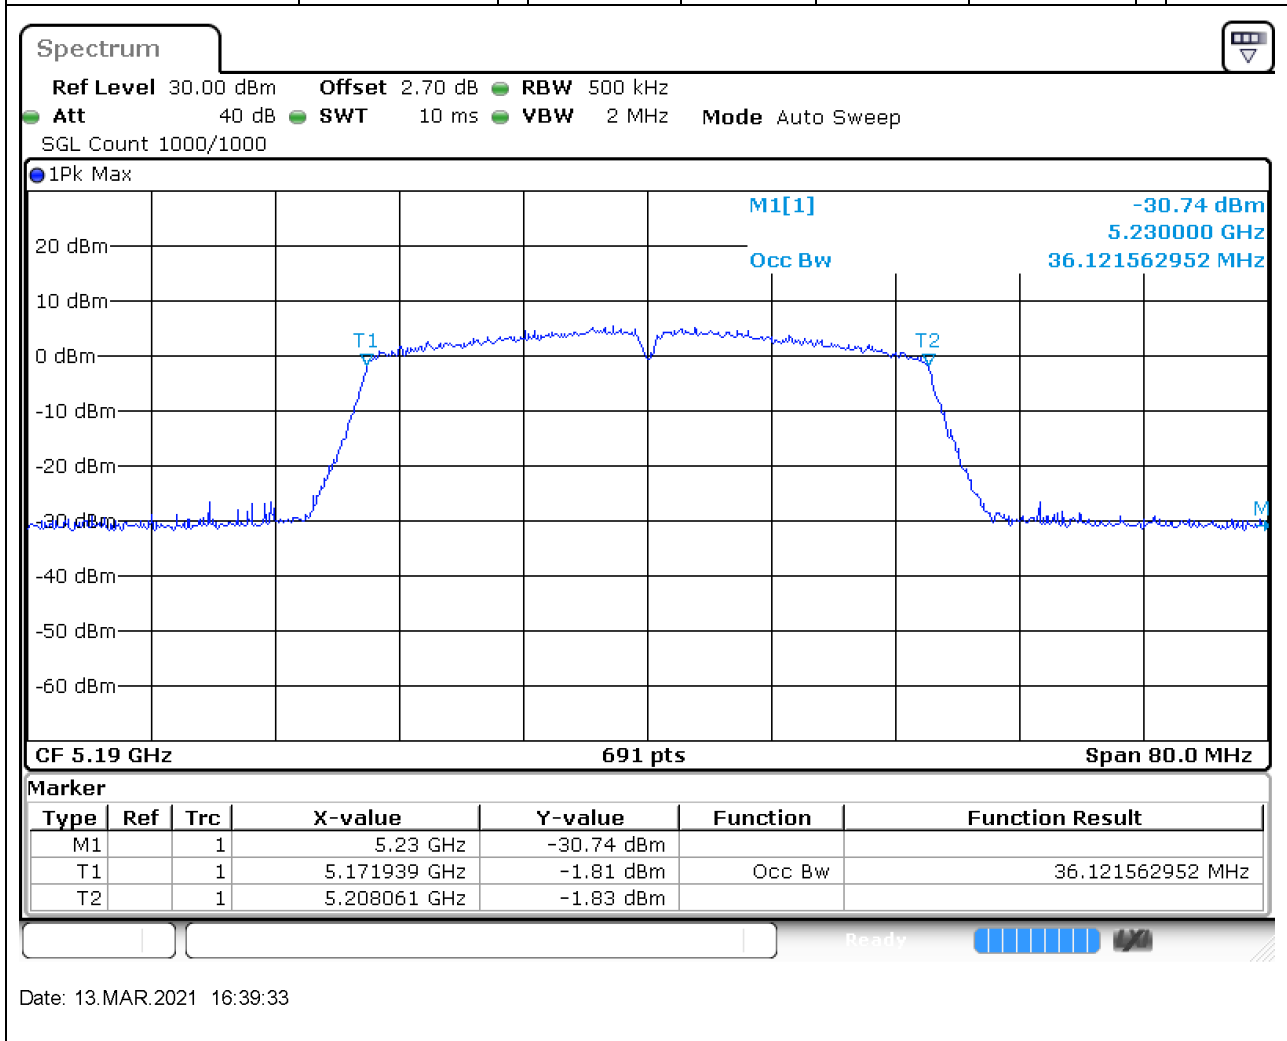

12. 802.11ac_40M_Band1_L

12.2. A.2.2-99% Bandwidth(NTNV)

Center Frequency (MHz)	OBW Power (%)	RBW (MHz)	Detector	Limit (MHz)	OBW (MHz)	Verdict
5190	99	0.5	Peak	0	36.121563	Unknown