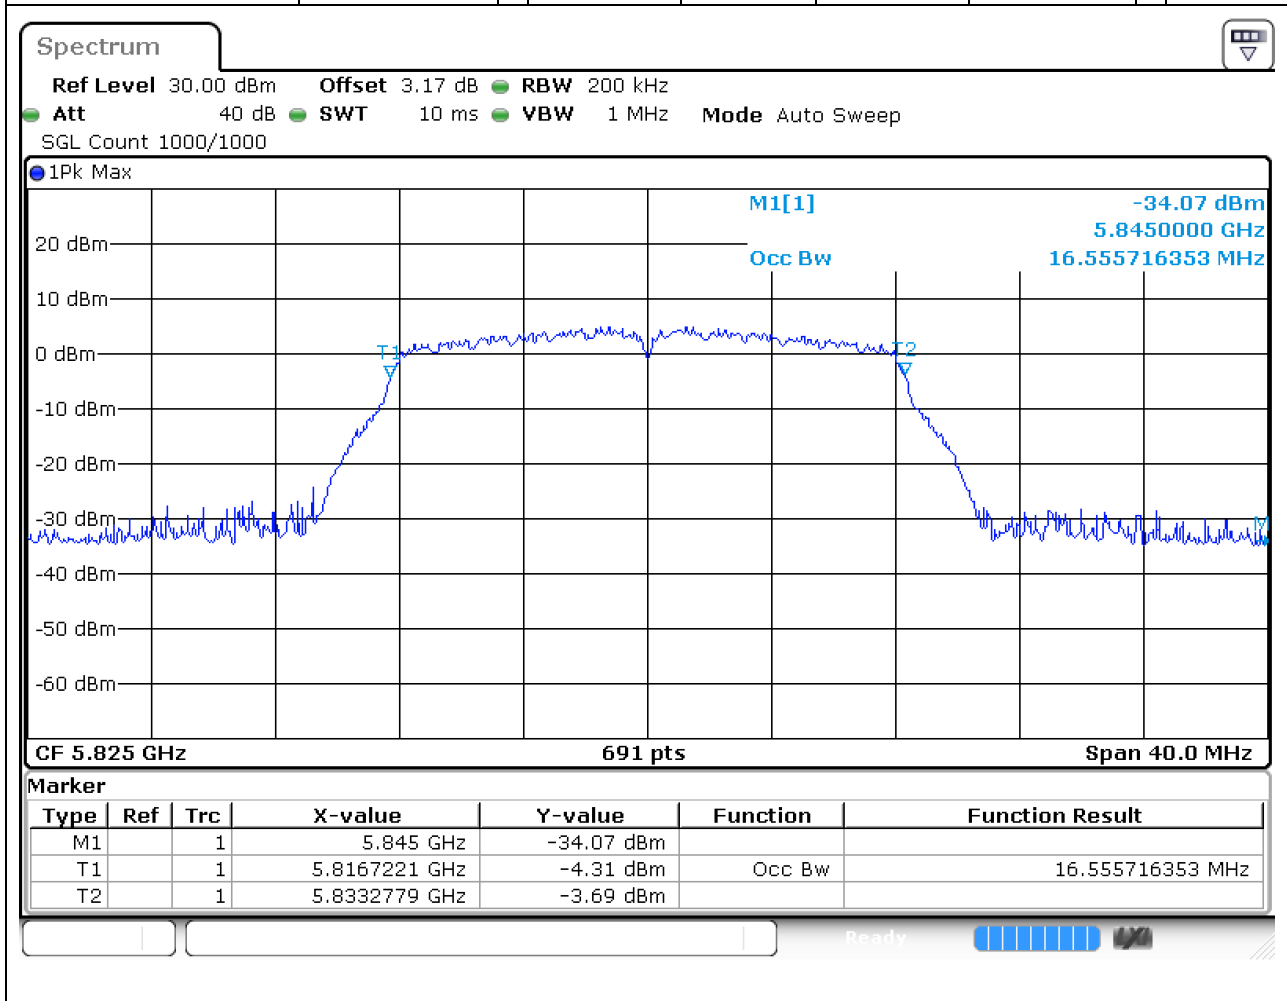

48. 802.11a_20M_Band4_H

48.1. A.2.2-99% Bandwidth(NTNV)

Center Frequency (MHz)	OBW Power (%)	RBW (MHz)	Detector	Limit (MHz)	OBW (MHz)	Verdict
5825	99	0.2	Peak	0	16.555716	Unknown