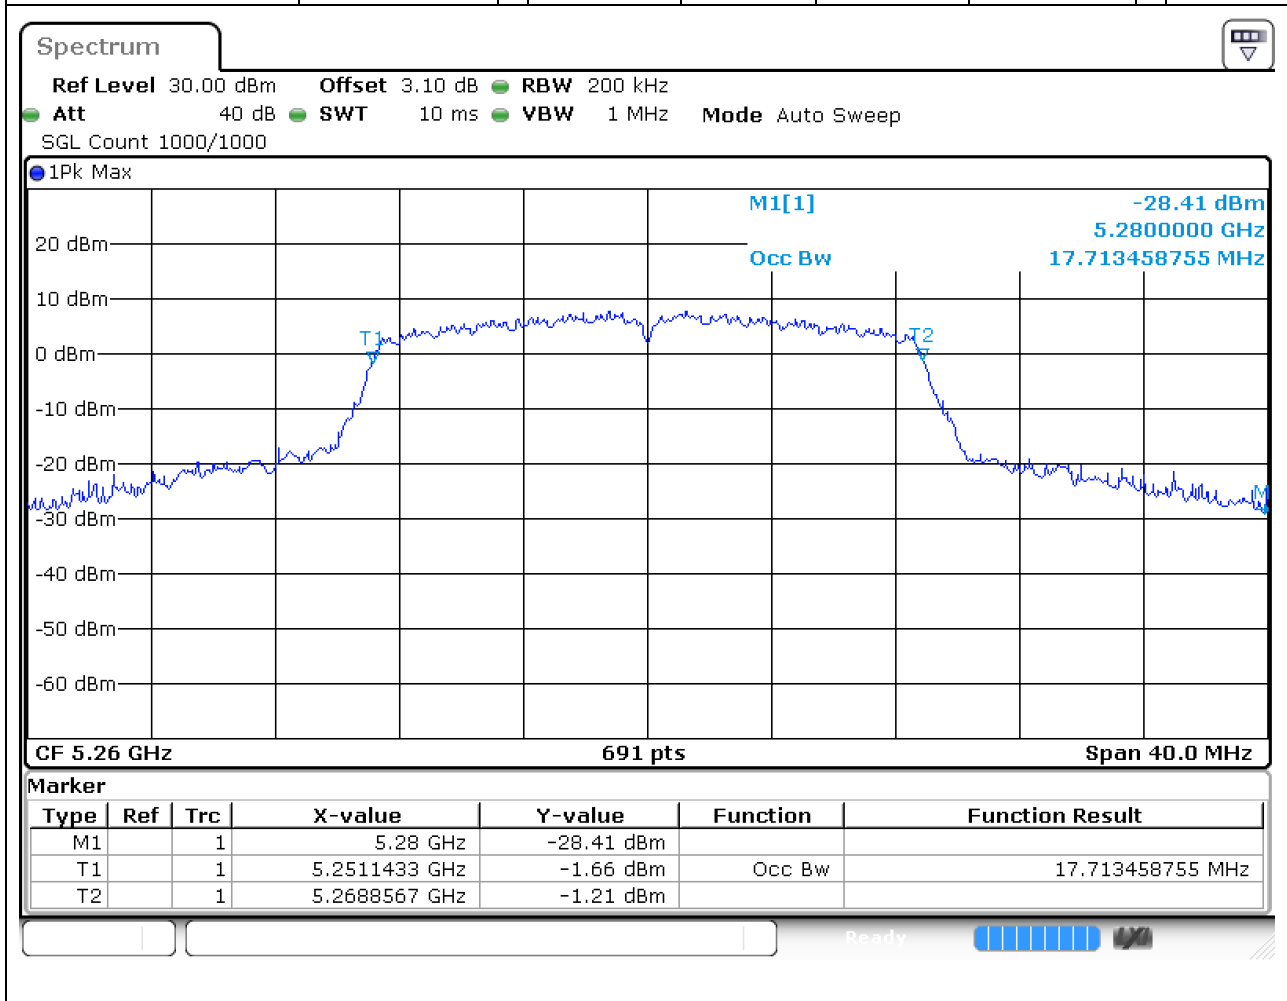

18. 802.11n_20M_Band2_L

18.1. A.2.2-99% Bandwidth(NTNV)

Center Frequency (MHz)	OBW Power (%)	RBW (MHz)	Detector	Limit (MHz)	OBW (MHz)	Verdict
5260	99	0.2	Peak	0	17.713459	Unknown