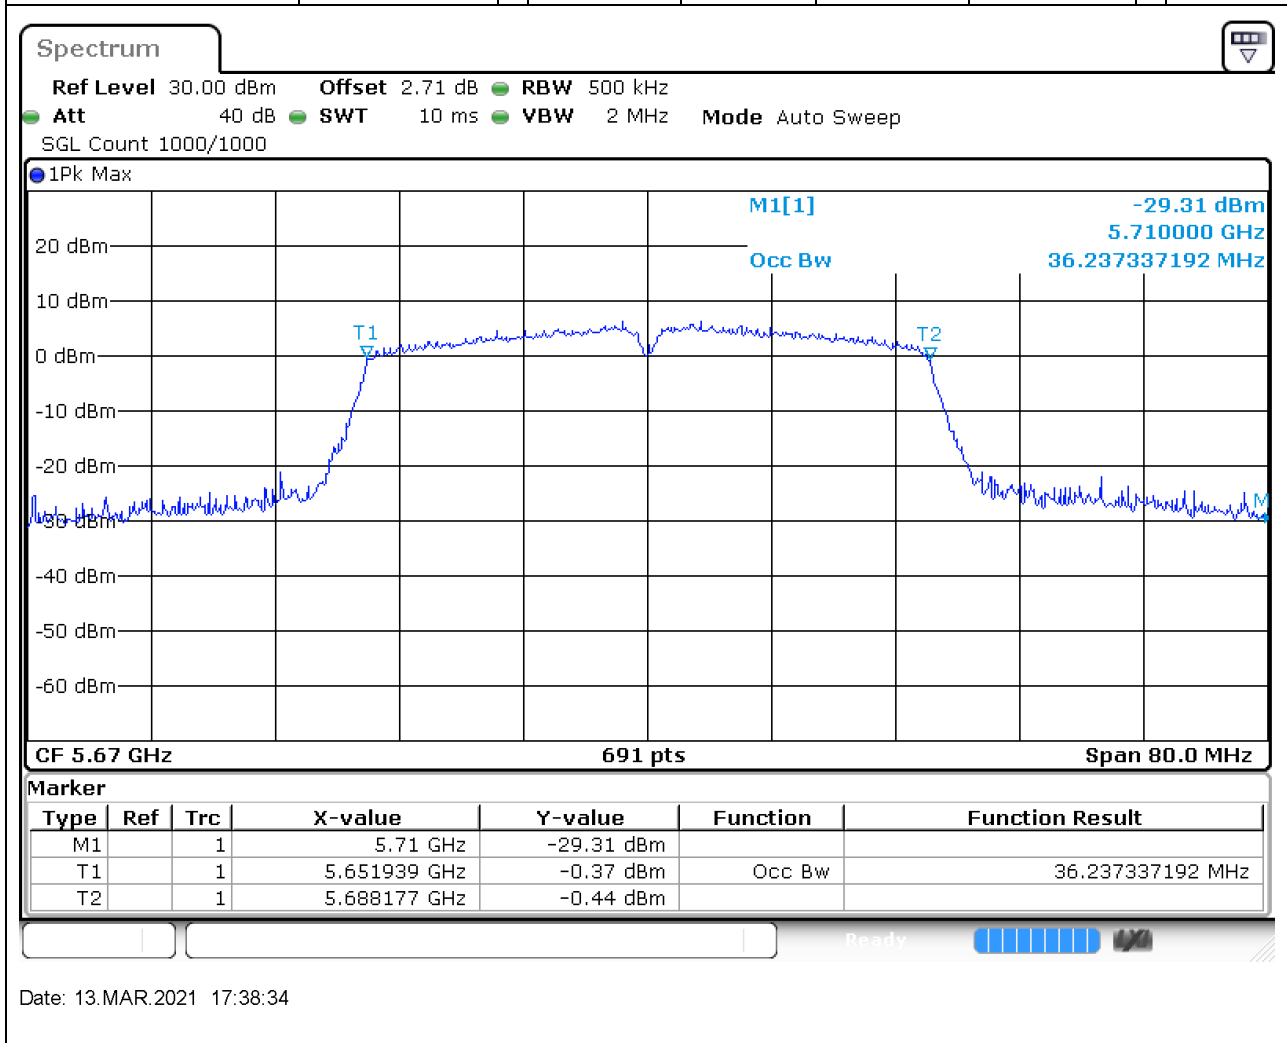

43. 802.11ac_40M_Band3_H

43.2. A.2.2-99% Bandwidth(NTNV)

Center Frequency (MHz)	OBW Power (%)	RBW (MHz)	Detector	Limit (MHz)	OBW (MHz)	Verdict
5670	99	0.5	Peak	0	36.237337	Unknown