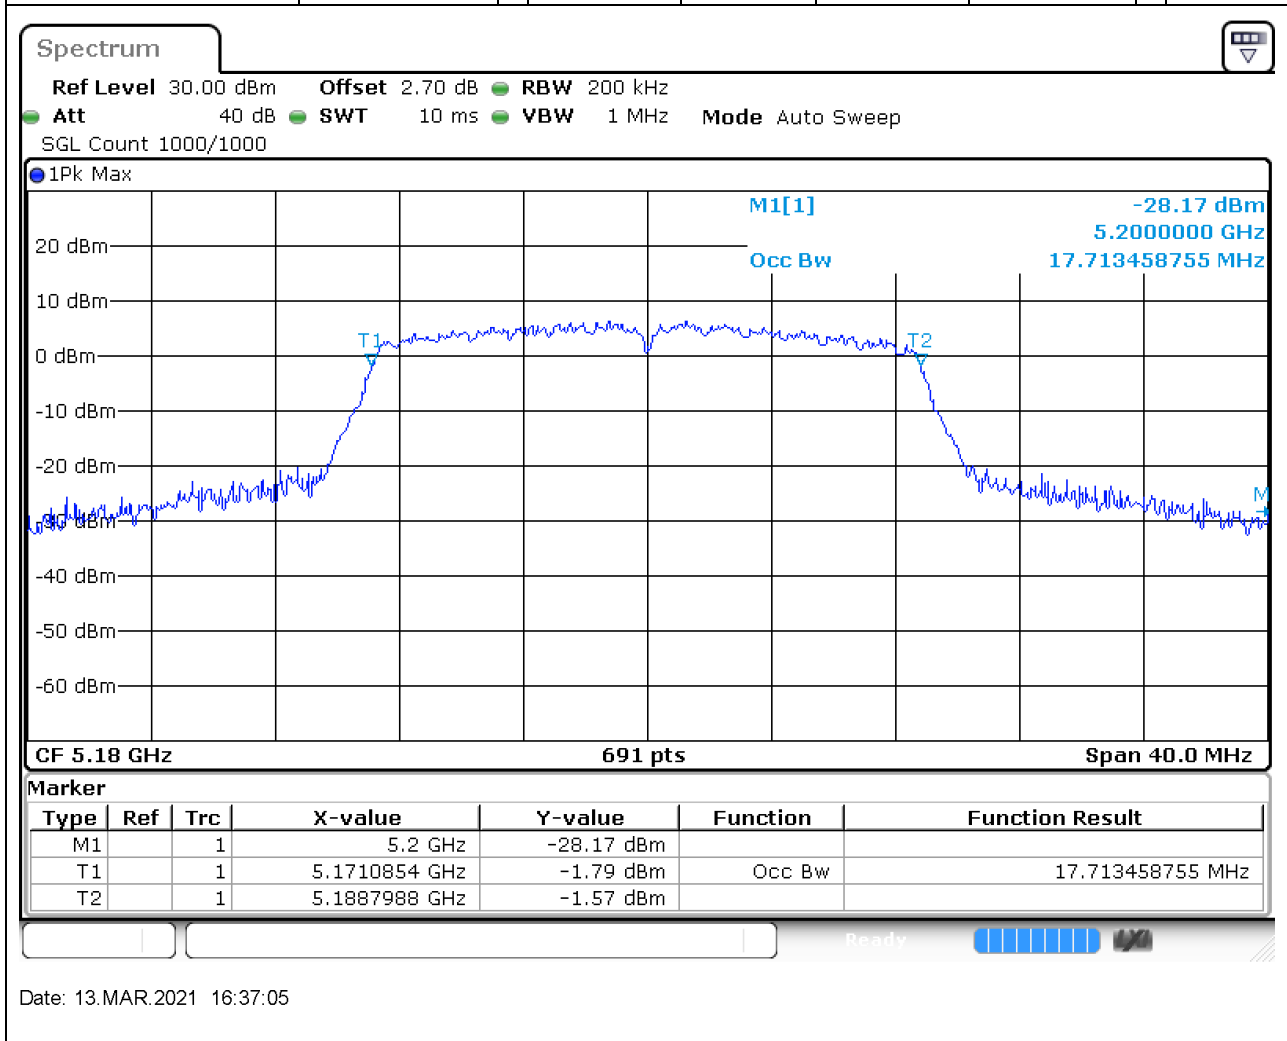

9. 802.11ac_20M_Band1_L

9.2. A.2.2-99% Bandwidth(NTNV)

Center Frequency (MHz)	OBW Power (%)	RBW (MHz)	Detector	Limit (MHz)	OBW (MHz)	Verdict
5180	99	0.2	Peak	0	17.713459	Unknown