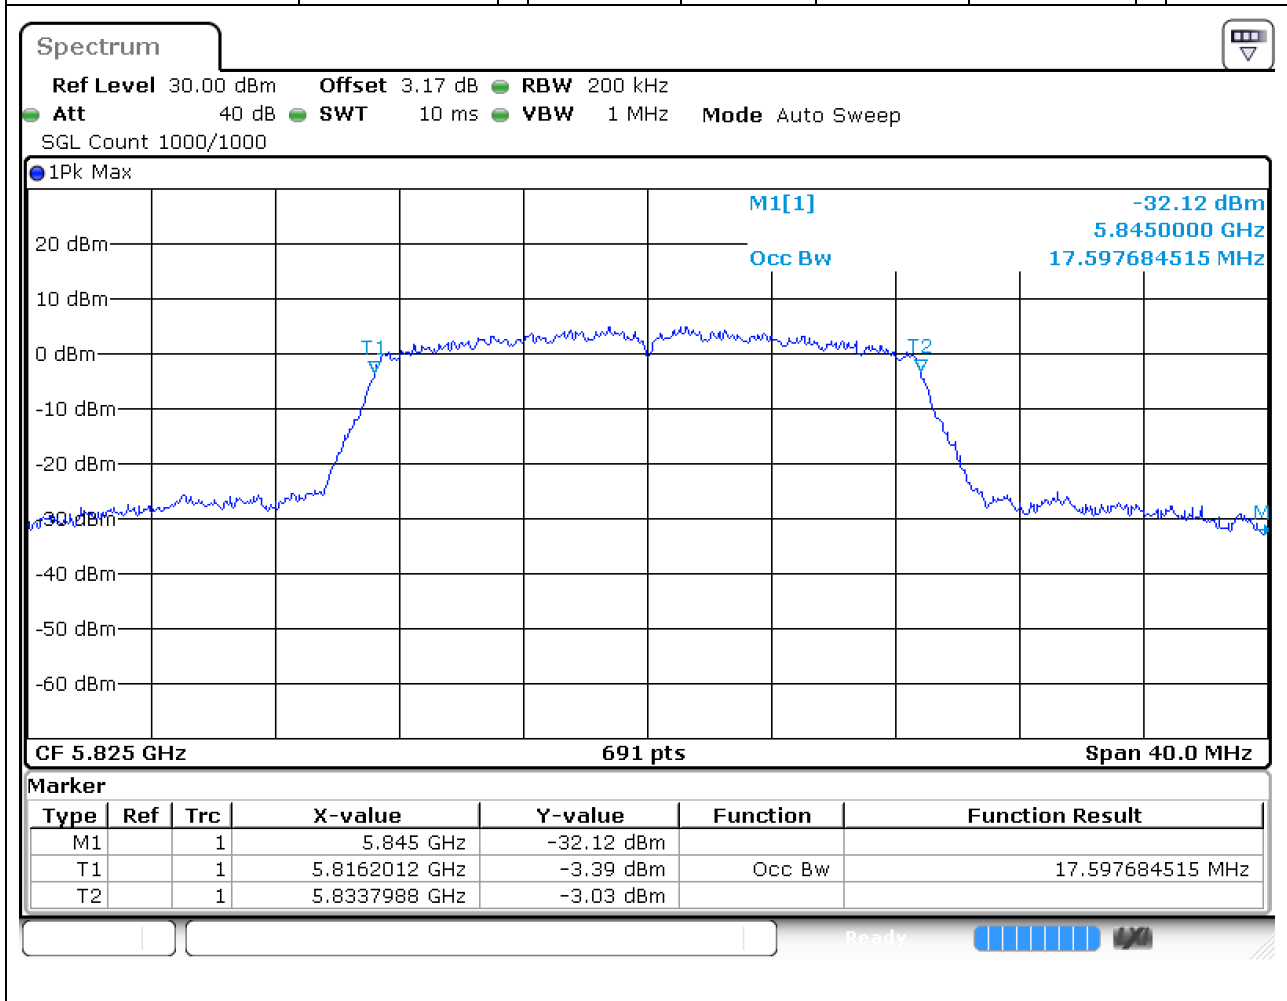

51. 802.11n_20M_Band4_H

51.1. A.2.2-99% Bandwidth(NTNV)

Center Frequency (MHz)	OBW Power (%)	RBW (MHz)	Detector	Limit (MHz)	OBW (MHz)	Verdict
5825	99	0.2	Peak	0	17.597685	Unknown