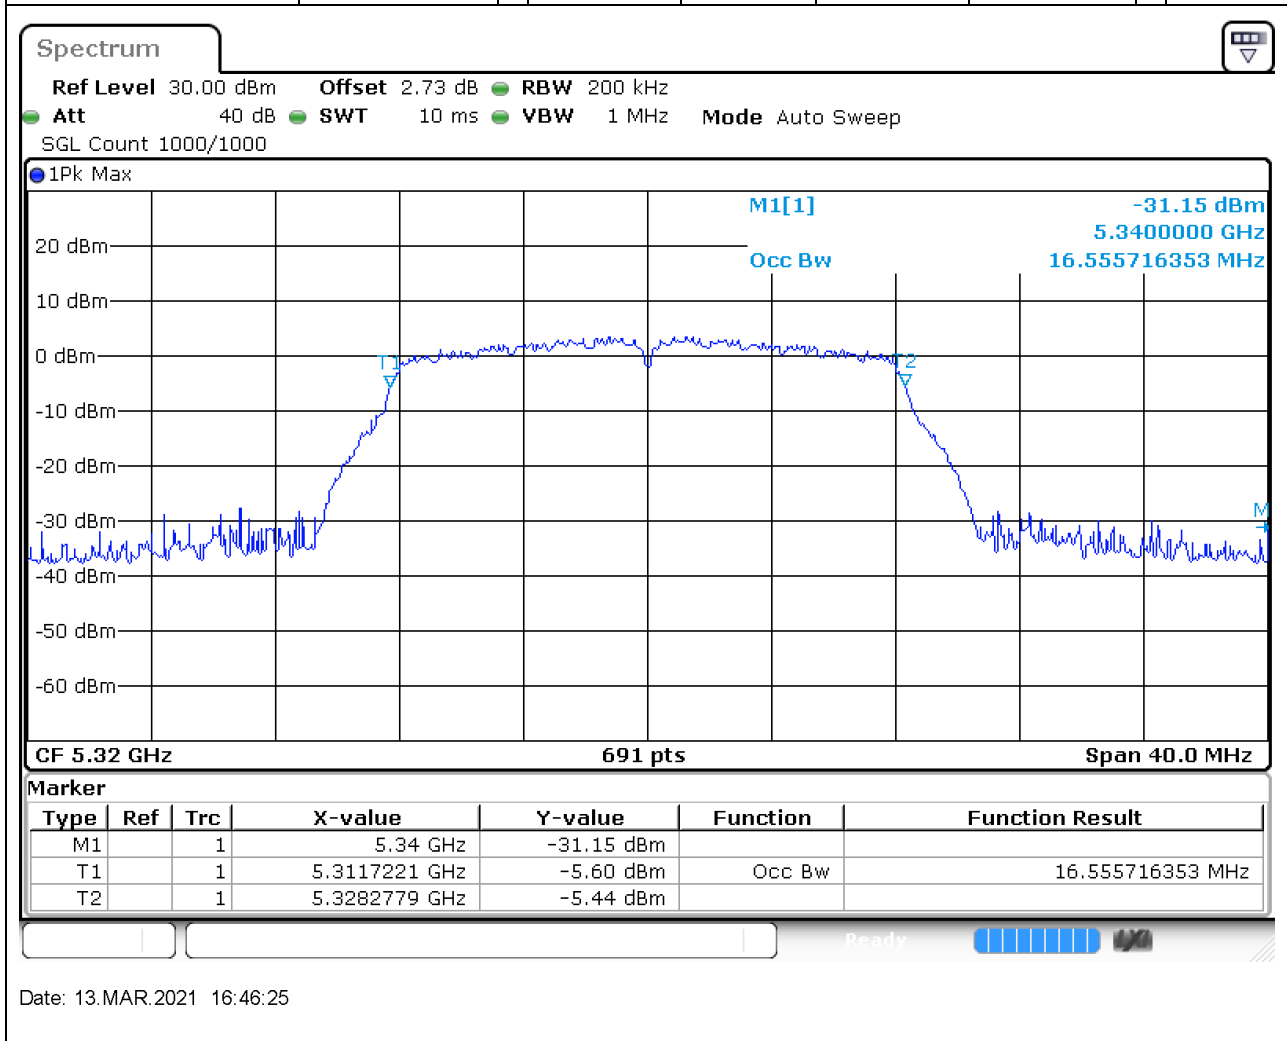

17. 802.11a_20M_Band2_H

17.2. A.2.2-99% Bandwidth(NTNV)

Center Frequency (MHz)	OBW Power (%)	RBW (MHz)	Detector	Limit (MHz)	OBW (MHz)	Verdict
5320	99	0.2	Peak	0	16.555716	Unknown