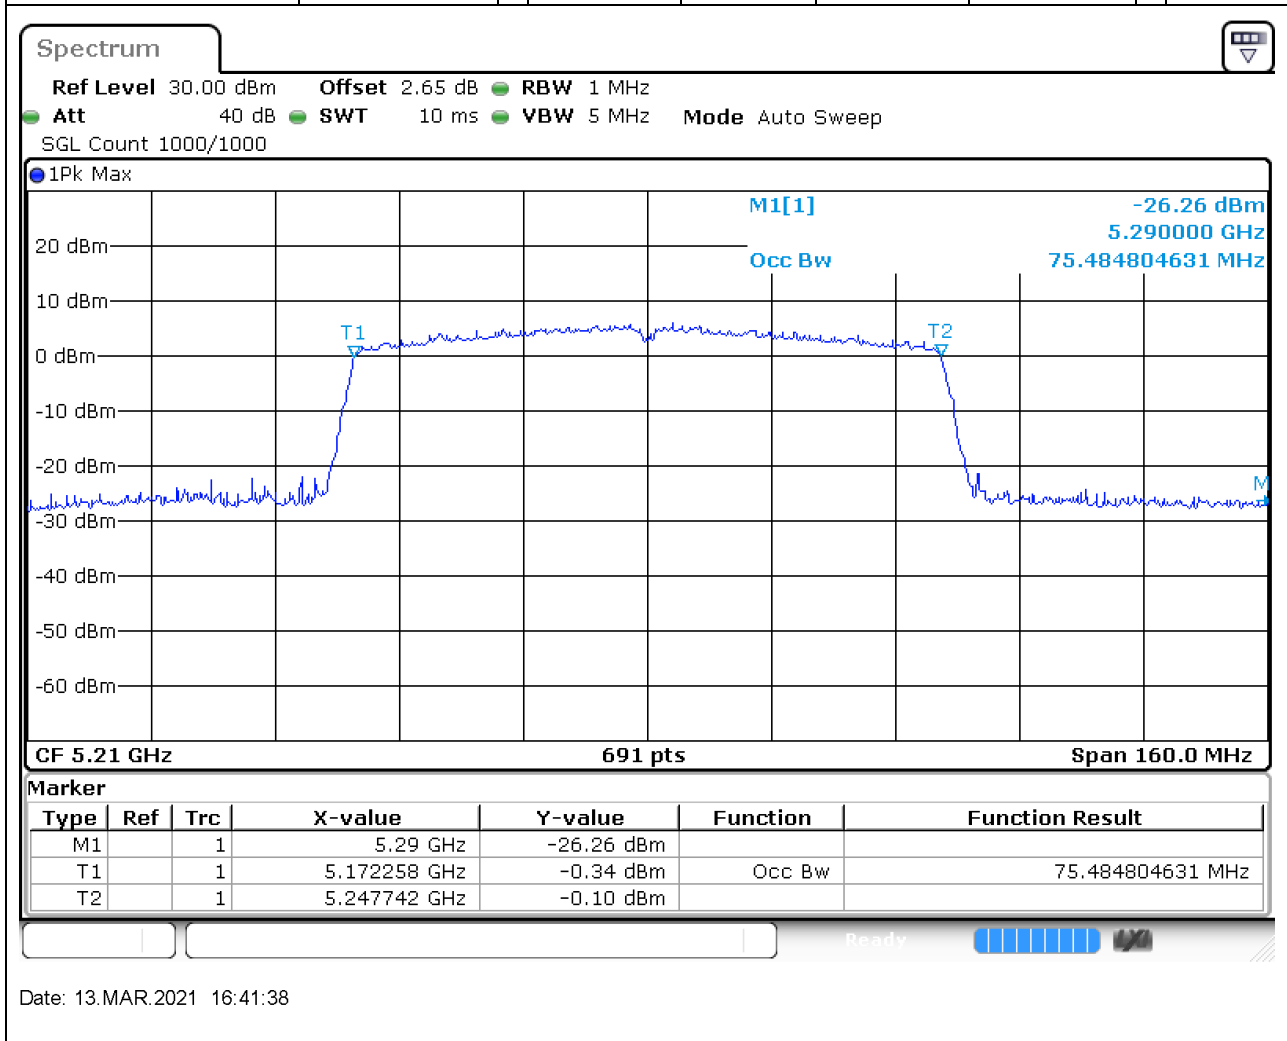

14. 802.11ac_80M_Band1_M

14.2. A.2.2-99% Bandwidth(NTNV)

Center Frequency (MHz)	OBW Power (%)	RBW (MHz)	Detector	Limit (MHz)	OBW (MHz)	Verdict
5210	99	1	Peak	0	75.484805	Unknown