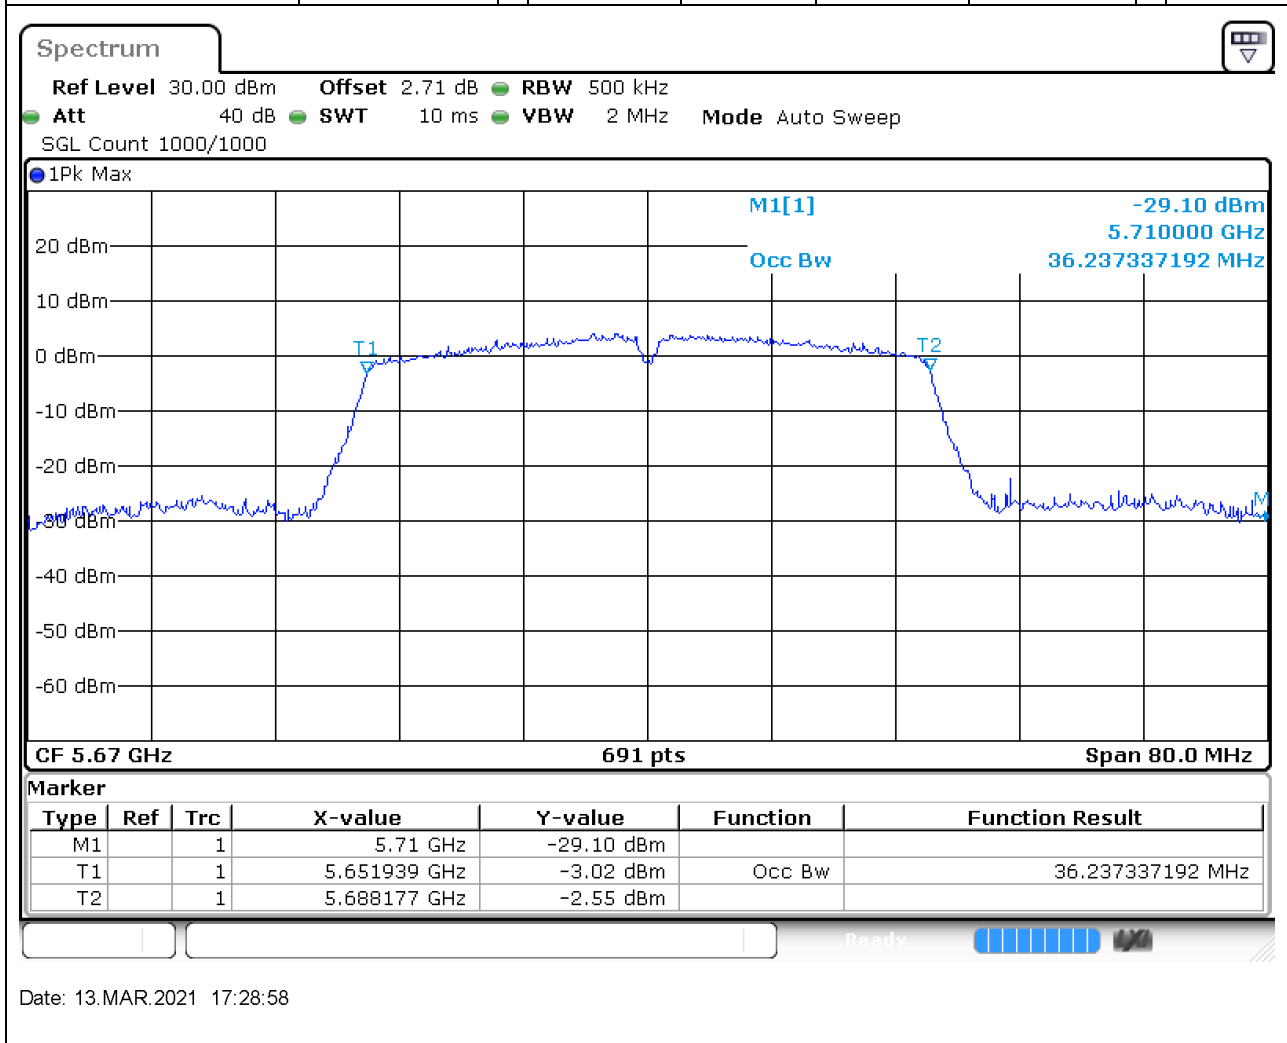

37. 802.11n_40M_Band3_H

37.2. A.2.2-99% Bandwidth(NTNV)

Center Frequency (MHz)	OBW Power (%)	RBW (MHz)	Detector	Limit (MHz)	OBW (MHz)	Verdict
5670	99	0.5	Peak	0	36.237337	Unknown