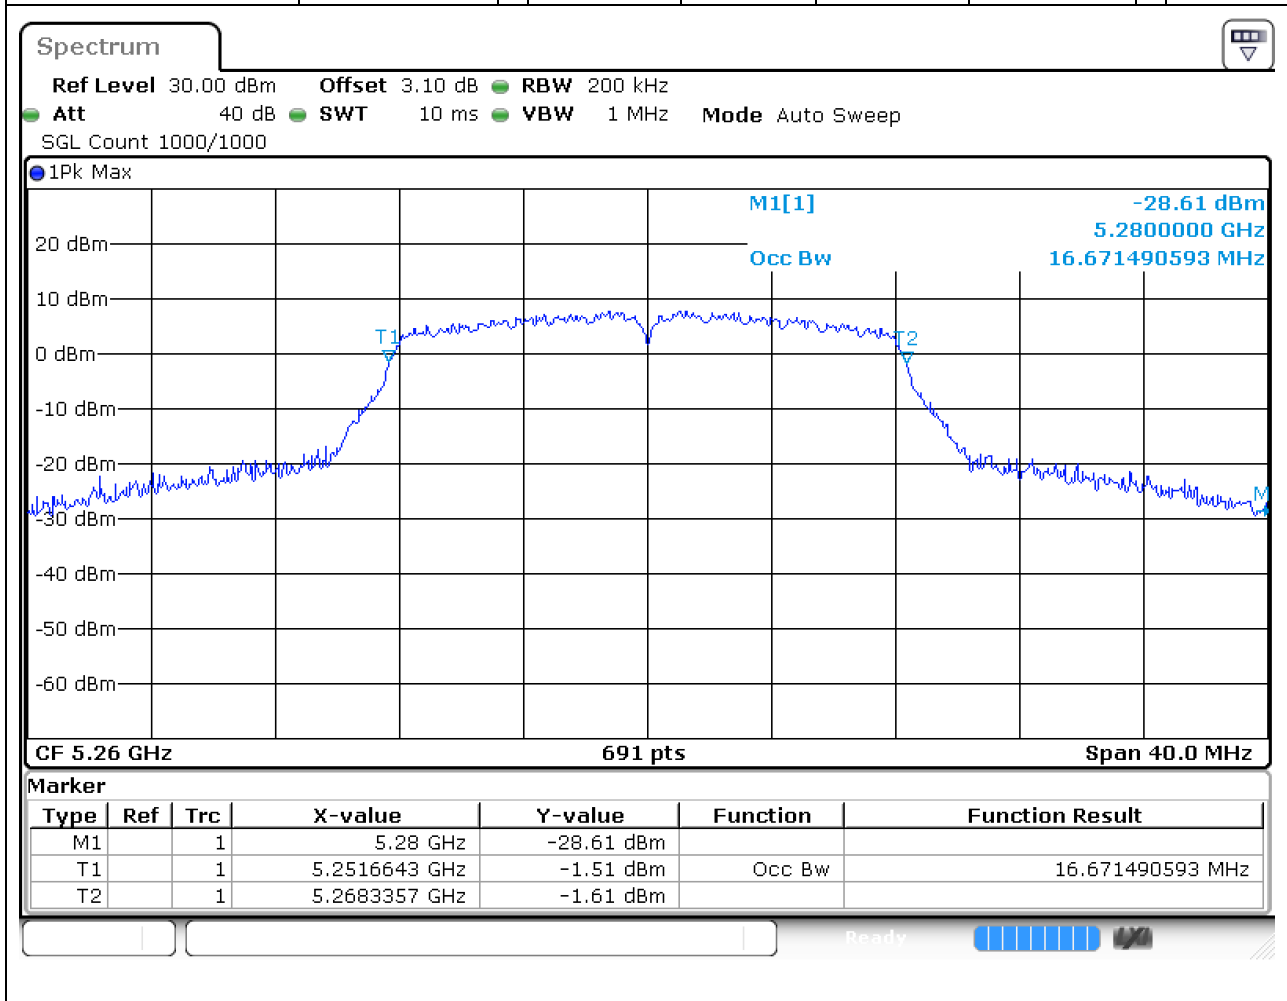

Center Frequency (MHz)	OBW Power (%)	RBW (MHz)	Detector	Limit (MHz)	OBW (MHz)	Verdict
5230	99	0.5	Peak	0	36.237337	Unknown

14. 802.11ac_80M_Band1_M

14.2. A.2.2-99% Bandwidth(NTNV)

Center Frequency (MHz)	OBW Power (%)	RBW (MHz)	Detector	Limit (MHz)	OBW (MHz)	Verdict
5210	99	1	Peak	0	75.484805	Unknown

15. 802.11a_20M_Band2_L

15.1. A.2.2-99% Bandwidth(NTNV)

Center Frequency (MHz)	OBW Power (%)	RBW (MHz)	Detector	Limit (MHz)	OBW (MHz)	Verdict
5260	99	0.2	Peak	0	16.671491	Unknown

16. 802.11a_20M_Band2_M

16.1. A.2.2-99% Bandwidth(NTNV)