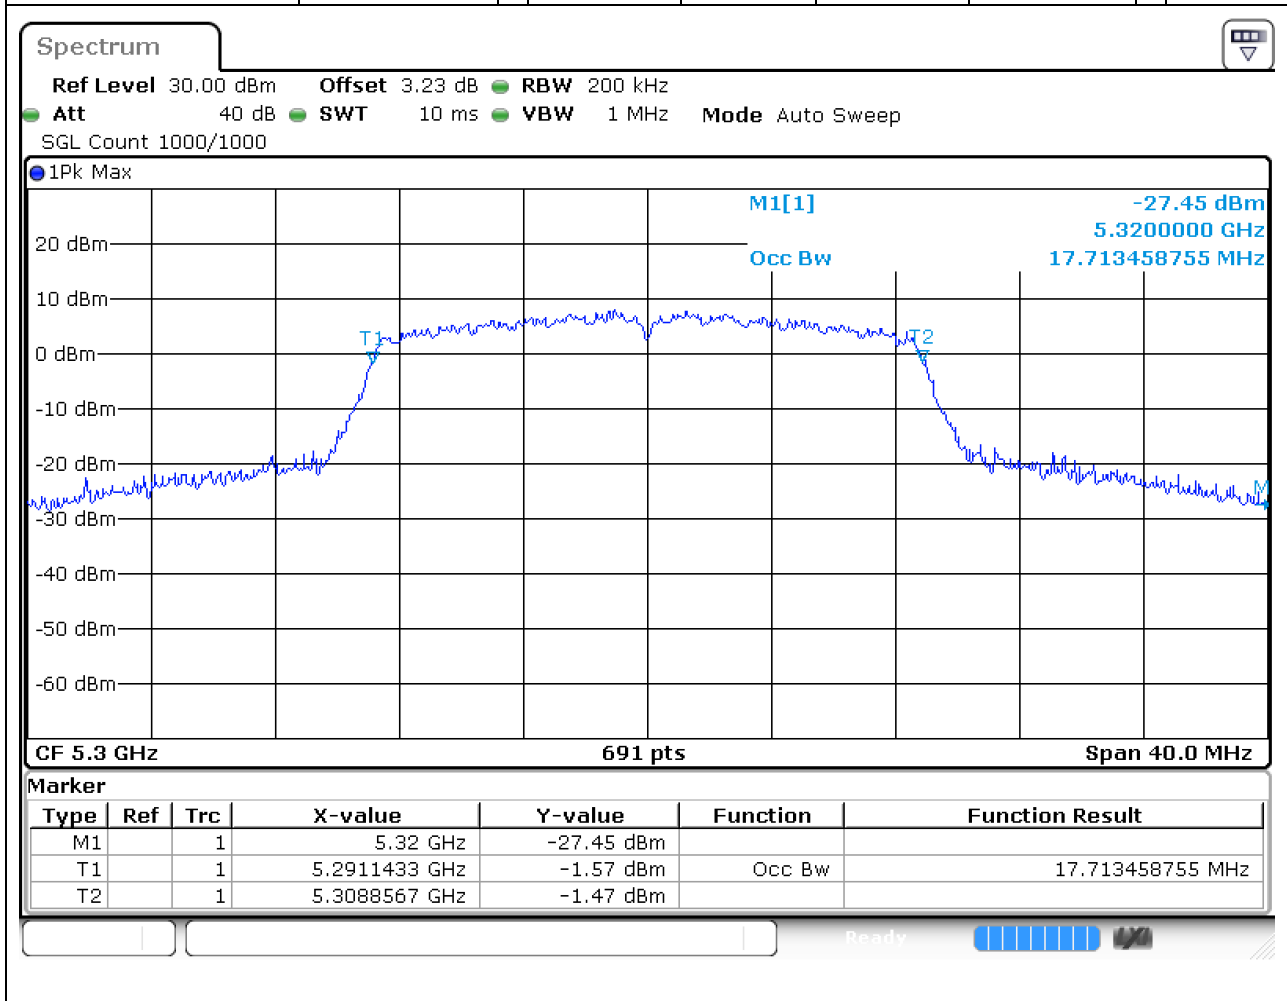

24. 802.11ac_20M_Band2_M

24.1. A.2.2-99% Bandwidth(NTNV)

Center Frequency (MHz)	OBW Power (%)	RBW (MHz)	Detector	Limit (MHz)	OBW (MHz)	Verdict
5300	99	0.2	Peak	0	17.713459	Unknown