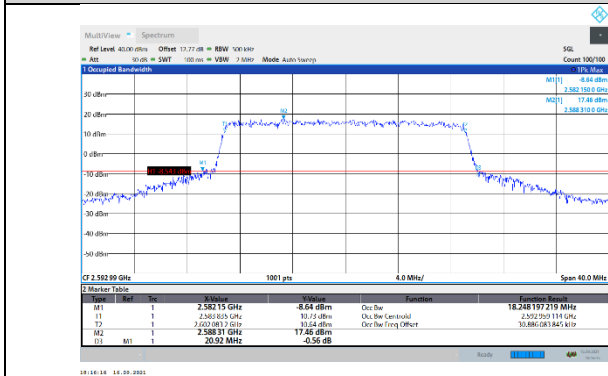

N41-30kHz-20MHz-DFT-256QAM-High-Outer_Full---PASS

N41-30kHz-20MHz-CP-QPSK-Low-Outer_Full---PASS

N41-30kHz-20MHz-CP-QPSK-Mid-Outer_Full---PASS

N41-30kHz-20MHz-CP-QPSK-High-Outer_Full---PASS

N41-30kHz-20MHz-CP-16QAM-Low-Outer_Full---PASS