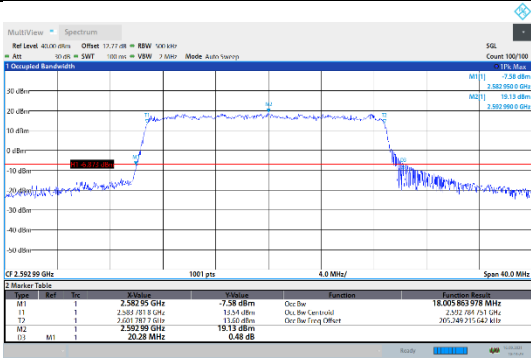

N41-30kHz-20MHz-DFT-16QAM-Mid-Outer_Full---PASS