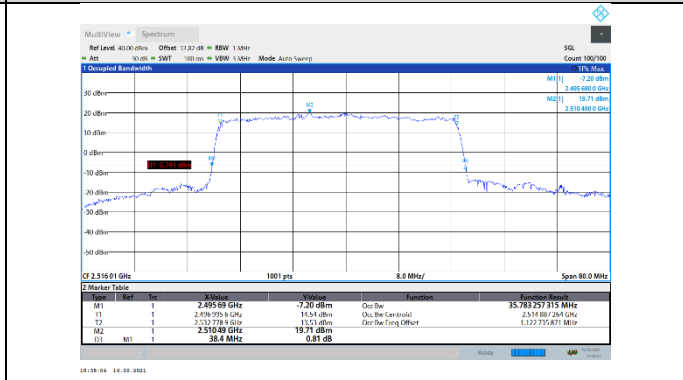

N41-30kHz-30MHz-CP-256QAM-Mid-Outer_Full---
PASS

N41-30kHz-30MHz-CP-256QAM-High-Outer_Full---
PASS

N41-30kHz-40MHz-DFT-QPSK-Low-Outer_Full---
PASS

N41-30kHz-40MHz-DFT-QPSK-Mid-Outer_Full---PASS

N41-30kHz-40MHz-DFT-QPSK-High-Outer_Full---
PASS