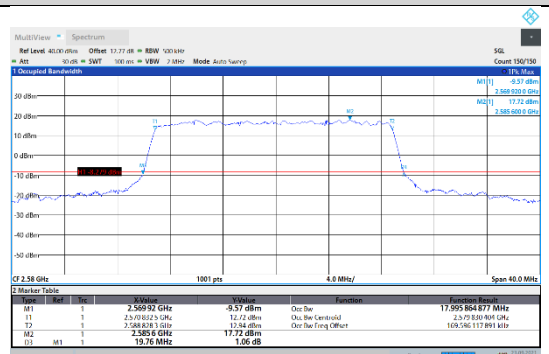

N38-30kHz-20MHz-DFT-64QAM-Low-Outer_Full--Ant1-PASS