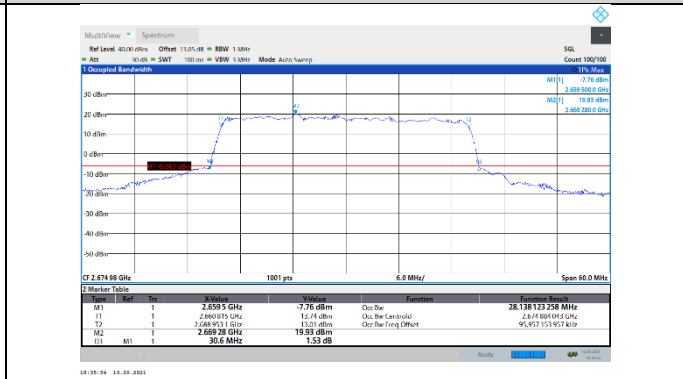

N41-30kHz-30MHz-CP-64QAM-High-Outer_Full---PASS