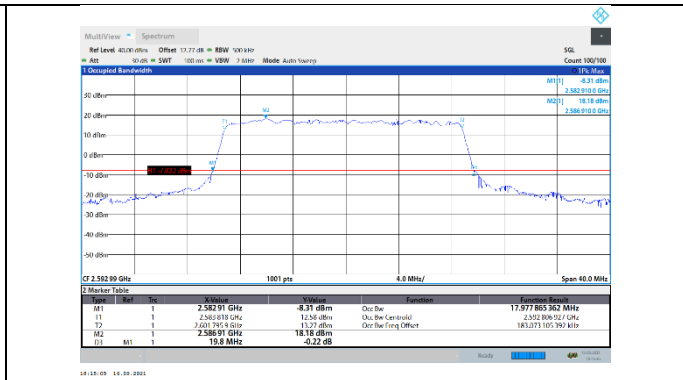

N41-30kHz-20MHz-DFT-64QAM-Mid-Outer_Full---PASS