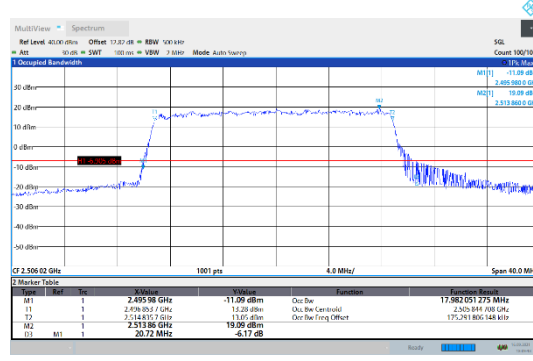

N41-30kHz-20MHz-DFT-16QAM-Low-Outer_Full---PASS