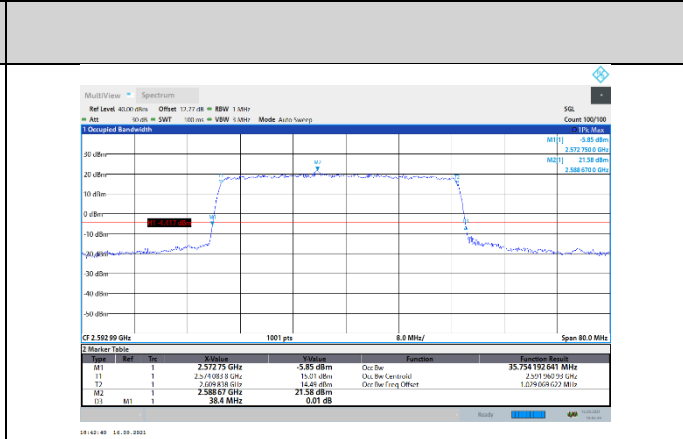

N41-30kHz-40MHz-DFT-QPSK-Mid-Outer_Full---PASS