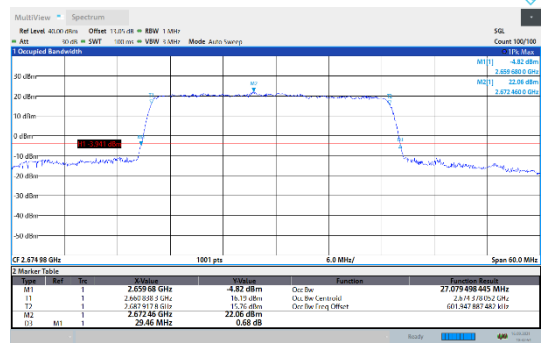

N41-30kHz-20MHz-CP-256QAM-Low-Outer_Full---PASS

N41-30kHz-20MHz-CP-256QAM-Mid-Outer_Full---PASS

N41-30kHz-20MHz-CP-256QAM-High-Outer_Full---PASS

N41-30kHz-30MHz-DFT-QPSK-Low-Outer_Full---PASS

N41-30kHz-30MHz-DFT-QPSK-Mid-Outer_Full---PASS