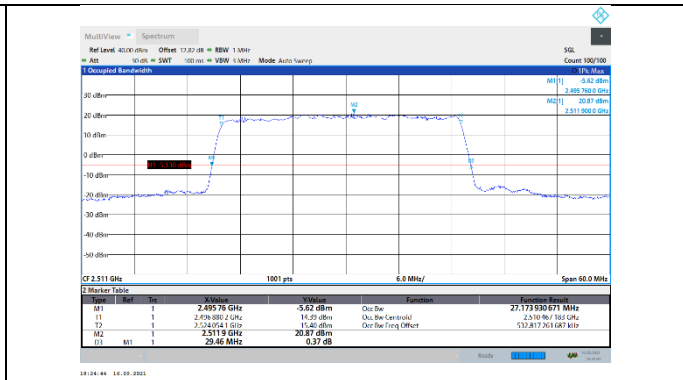

N41-30kHz-30MHz-DFT-QPSK-High-Outer_Full---PASS

N41-30kHz-30MHz-DFT-16QAM-Low-Outer_Full---PASS

N41-30kHz-30MHz-DFT-16QAM-Mid-Outer_Full---PASS

N41-30kHz-30MHz-DFT-16QAM-High-Outer_Full---PASS

N41-30kHz-30MHz-DFT-64QAM-Low-Outer_Full---PASS