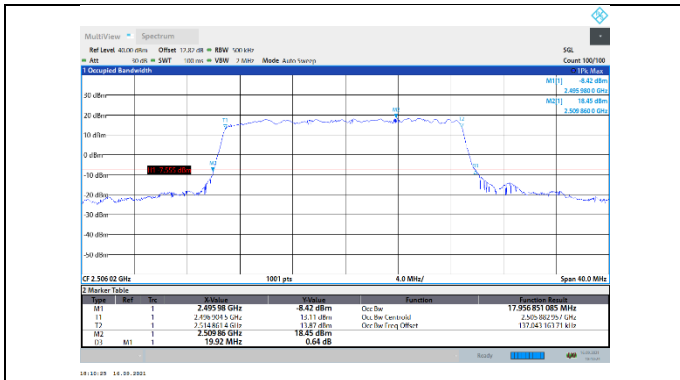

N41-30kHz-20MHz-DFT-QPSK-Mid-Outer_Full---PASS

N41-30kHz-20MHz-DFT-QPSK-High-Outer_Full---PASS

N41-30kHz-20MHz-DFT-16QAM-Low-Outer_Full---PASS

N41-30kHz-20MHz-DFT-16QAM-Mid-Outer_Full---PASS

N41-30kHz-20MHz-DFT-16QAM-High-Outer_Full---PASS