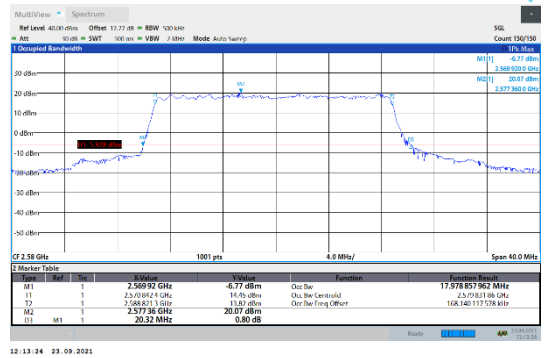

N38-30kHz-20MHz-DFT-QPSK-Low-Outer_Full--Ant1-PASS