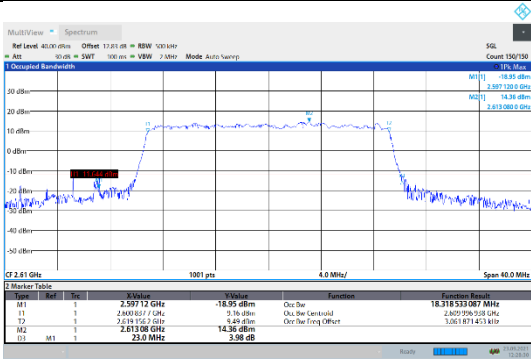

N38-30kHz-20MHz-CP-256QAM-High-Outer_Full--Ant1-PASS