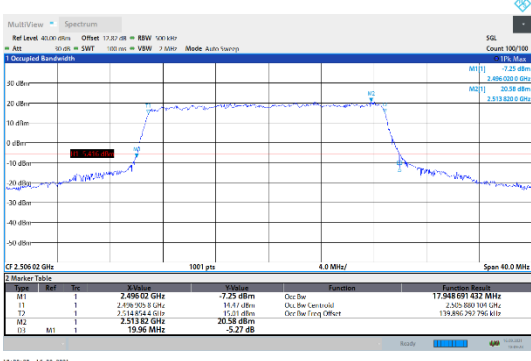

N41-30kHz-20MHz-DFT-QPSK-Low-Outer_Full---PASS