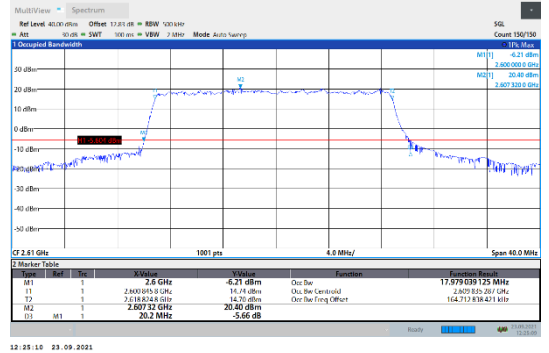

N38-30kHz-20MHz-DFT-QPSK-High-Outer_Full--Ant1-PASS