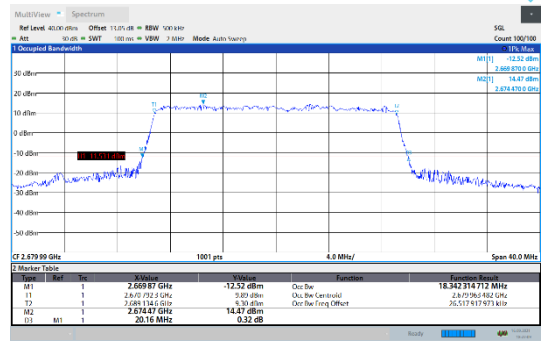

N41-30kHz-20MHz-CP-256QAM-High-Outer_Full---PASS