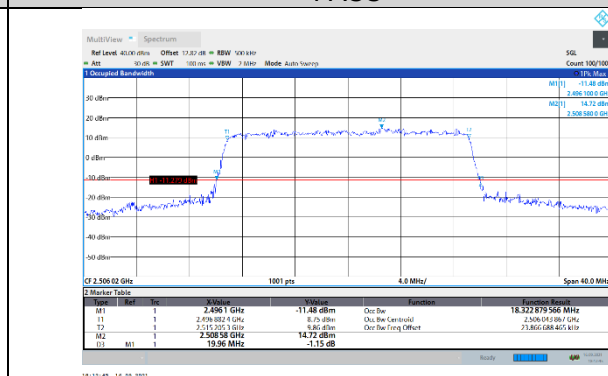

N41-30kHz-20MHz-CP-16QAM-Mid-Outer_Full---PASS

N41-30kHz-20MHz-CP-16QAM-High-Outer_Full---PASS

N41-30kHz-20MHz-CP-64QAM-Low-Outer_Full---PASS

N41-30kHz-20MHz-CP-64QAM-Mid-Outer_Full---PASS

N41-30kHz-20MHz-CP-64QAM-High-Outer_Full---PASS