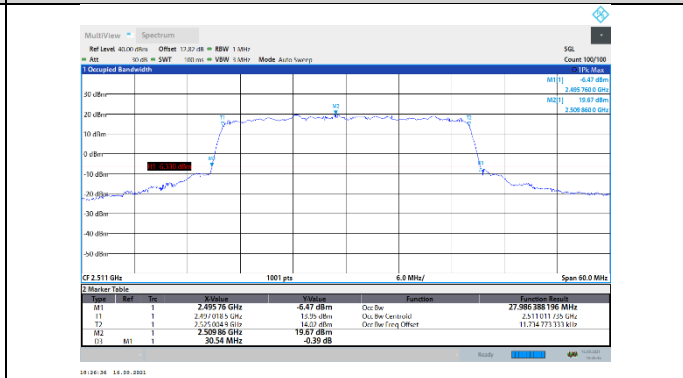

N41-30kHz-30MHz-CP-64QAM-Low-Outer_Full---PASS