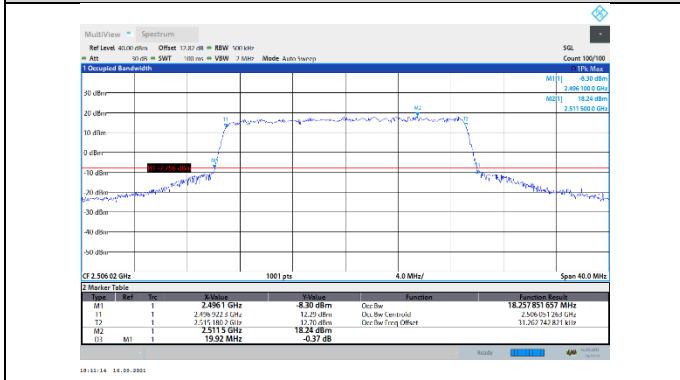

N41-30kHz-20MHz-CP-QPSK-Low-Outer_Full---PASS