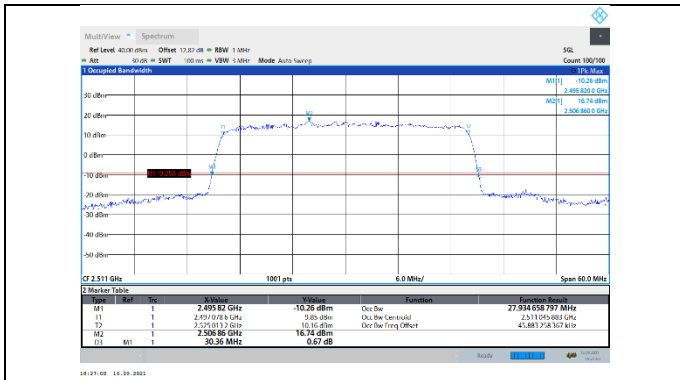

N41-30kHz-30MHz-CP-16QAM-High-Outer_Full---PASS

N41-30kHz-30MHz-CP-64QAM-Low-Outer_Full---PASS

N41-30kHz-30MHz-CP-64QAM-Mid-Outer_Full---PASS

N41-30kHz-30MHz-CP-64QAM-High-Outer_Full---PASS

N41-30kHz-30MHz-CP-256QAM-Low-Outer_Full---
PASS