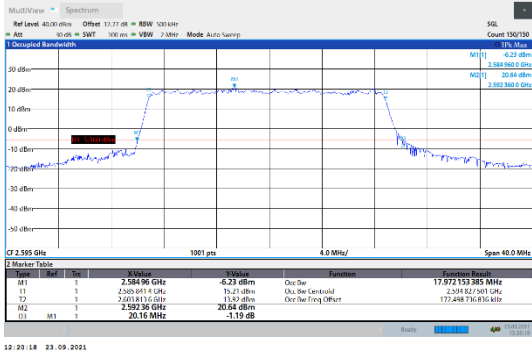

N38-30kHz-20MHz-DFT-QPSK-Mid-Outer_Full--Ant1-PASS