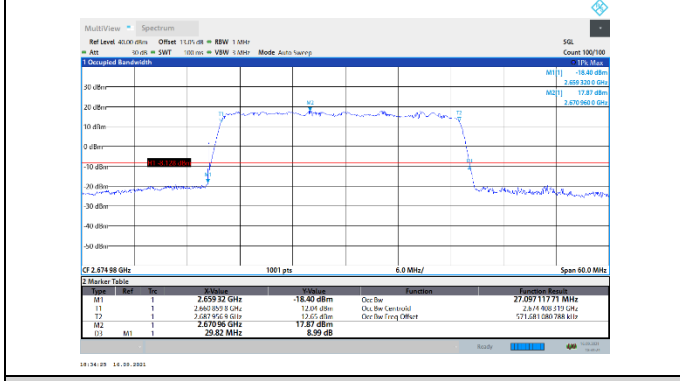

N41-30kHz-30MHz-DFT-64QAM-Mid-Outer_Full---PASS

N41-30kHz-30MHz-DFT-64QAM-High-Outer_Full---PASS

N41-30kHz-30MHz-DFT-256QAM-Low-Outer_Full---PASS

N41-30kHz-30MHz-DFT-256QAM-Mid-Outer_Full---PASS

N41-30kHz-30MHz-DFT-256QAM-High-Outer_Full---PASS