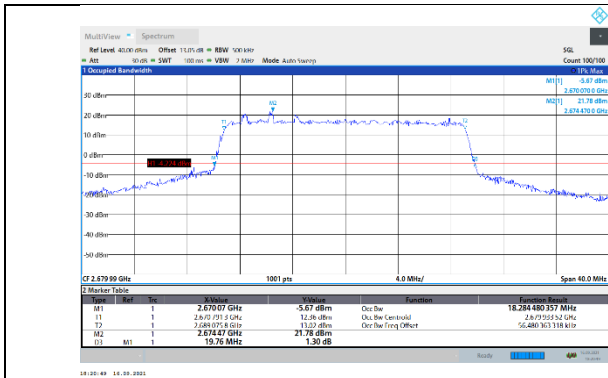

N41-30kHz-20MHz-CP-QPSK-High-Outer_Full---PASS