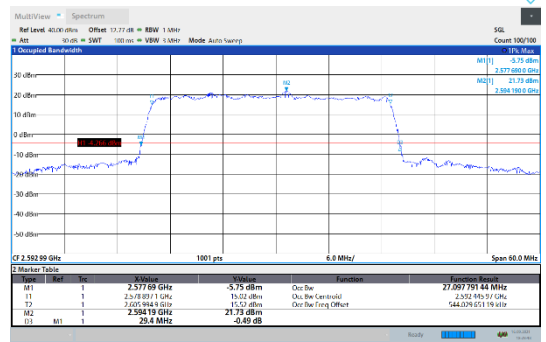

N41-30kHz-30MHz-DFT-16QAM-Mid-Outer_Full---PASS