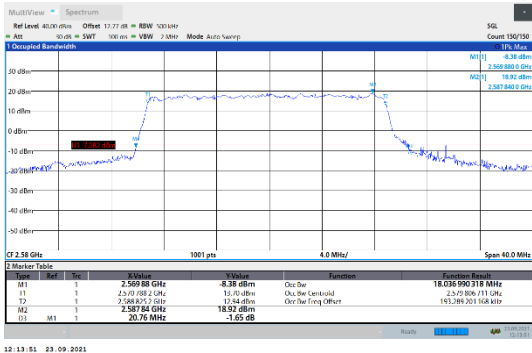

N38-30kHz-20MHz-DFT-16QAM-Low-Outer_Full--Ant1-PASS