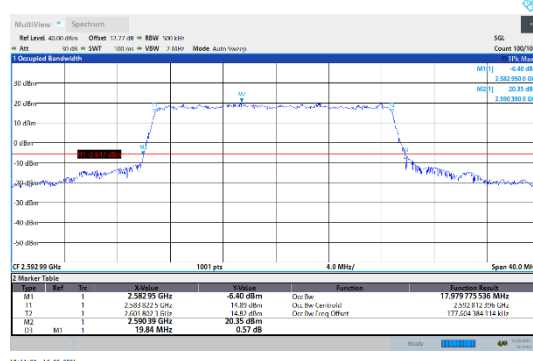

N38-30kHz-20MHz-CP-256QAM-Low-Outer_Full--Ant1-PASS

N38-30kHz-20MHz-CP-256QAM-Mid-Outer_Full--Ant1-PASS

N38-30kHz-20MHz-CP-256QAM-High-Outer_Full--Ant1-PASS

N41-30kHz-20MHz-DFT-QPSK-Low-Outer_Full---PASS