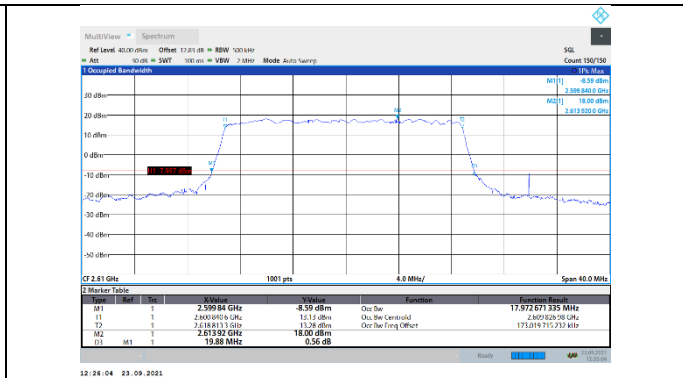

N38-30kHz-20MHz-DFT-16QAM-Mid-Outer_Full--Ant1-PASS

N38-30kHz-20MHz-DFT-16QAM-High-Outer_Full--Ant1-PASS

N38-30kHz-20MHz-DFT-64QAM-Low-Outer_Full--Ant1-PASS

N38-30kHz-20MHz-DFT-64QAM-Mid-Outer_Full-Ant1-PASS