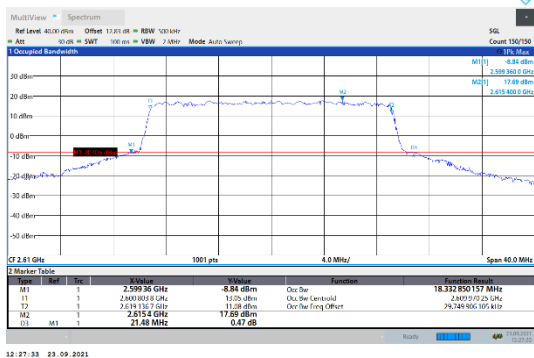

N38-30kHz-20MHz-CP-QPSK-Low-Outer_Full-Ant1-PASS

N38-30kHz-20MHz-CP-QPSK-Mid-Outer_Full-Ant1-PASS

N38-30kHz-20MHz-CP-QPSK-High-Outer_Full-Ant1-PASS

N38-30kHz-20MHz-CP-16QAM-Low-Outer_Full--Ant1-PASS

N38-30kHz-20MHz-CP-16QAM-Mid-Outer_Full--Ant1-PASS