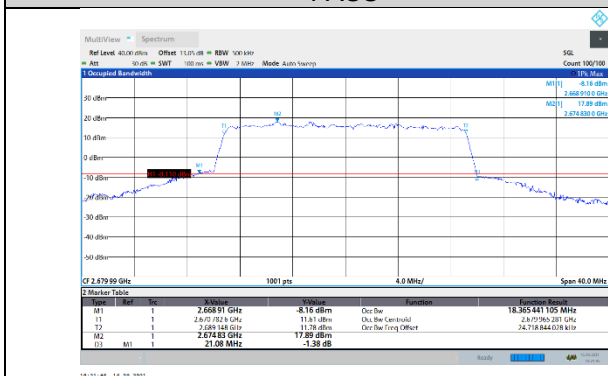

N41-30kHz-20MHz-CP-16QAM-Mid-Outer_Full---PASS

N41-30kHz-20MHz-CP-16QAM-High-Outer_Full---PASS

N41-30kHz-20MHz-CP-64QAM-Low-Outer_Full---PASS

N41-30kHz-20MHz-CP-64QAM-Mid-Outer_Full---PASS

N41-30kHz-20MHz-CP-64QAM-High-Outer_Full---PASS