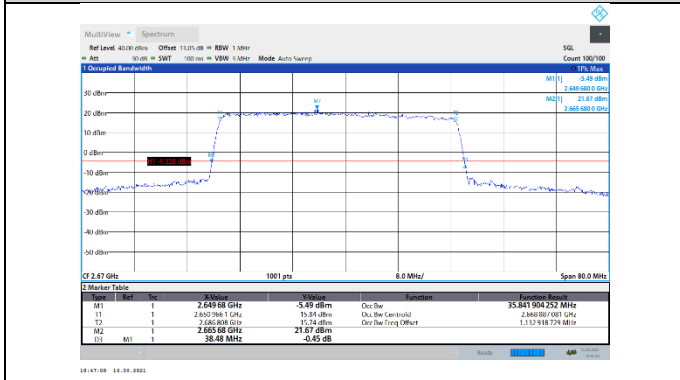

N41-30kHz-30MHz-CP-256QAM-Mid-Outer_Full---
PASS

N41-30kHz-30MHz-CP-256QAM-High-Outer_Full---
PASS

N41-30kHz-40MHz-DFT-QPSK-Low-Outer_Full---
PASS

N41-30kHz-40MHz-DFT-QPSK-Mid-Outer_Full---PASS

N41-30kHz-40MHz-DFT-QPSK-High-Outer_Full---
PASS