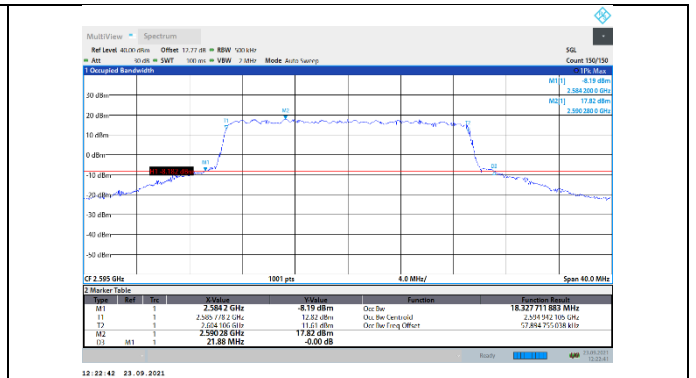

N38-30kHz-20MHz-CP-QPSK-Low-Outer_Full-Ant1-PASS

N38-30kHz-20MHz-CP-QPSK-Mid-Outer_Full-Ant1-PASS

N38-30kHz-20MHz-CP-QPSK-High-Outer_Full-Ant1-PASS

N38-30kHz-20MHz-CP-16QAM-Low-Outer_Full--Ant1-PASS

N38-30kHz-20MHz-CP-16QAM-Mid-Outer_Full--Ant1-PASS