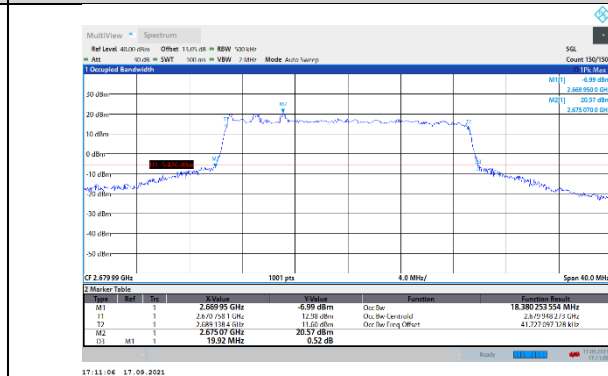

N41-30kHz-20MHz-CP-16QAM-High-Outer_Full---PASS