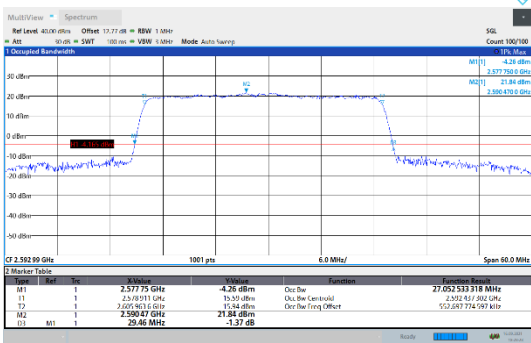

N41-30kHz-20MHz-CP-256QAM-Low-Outer_Full---PASS

N41-30kHz-20MHz-CP-256QAM-Mid-Outer_Full---PASS

N41-30kHz-20MHz-CP-256QAM-High-Outer_Full---PASS

N41-30kHz-30MHz-DFT-QPSK-Low-Outer_Full---PASS

N41-30kHz-30MHz-DFT-QPSK-Mid-Outer_Full---PASS