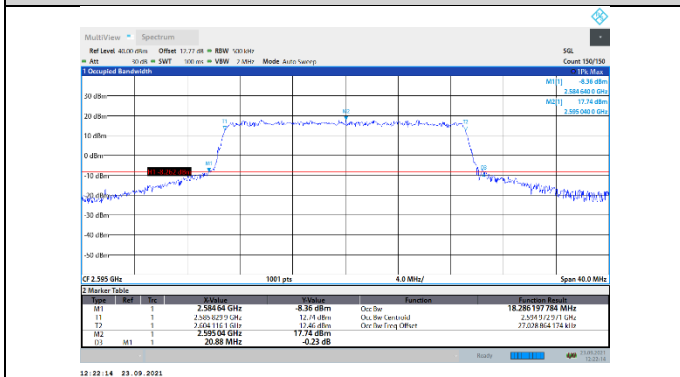

N38-30kHz-20MHz-CP-QPSK-Mid-Outer_Full-Ant1-PASS