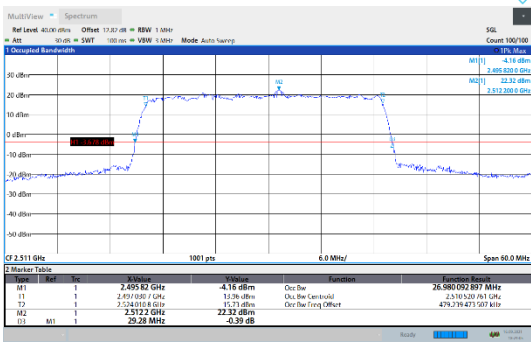

N41-30kHz-30MHz-DFT-16QAM-Low-Outer_Full---PASS