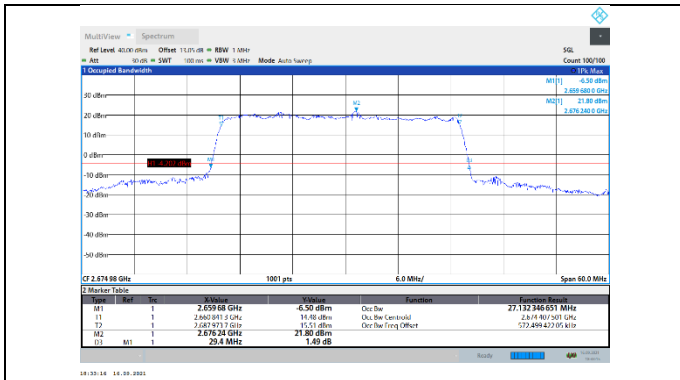

N41-30kHz-30MHz-DFT-16QAM-High-Outer_Full---PASS