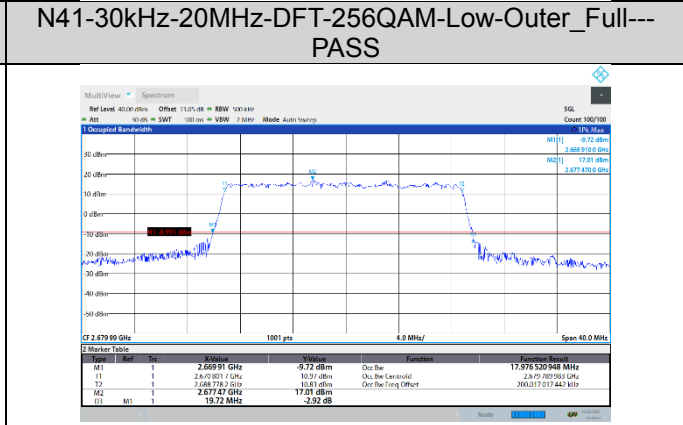

N41-30kHz-20MHz-DFT-64QAM-Low-Outer_Full---PASS

N41-30kHz-20MHz-DFT-64QAM-Mid-Outer_Full---PASS

N41-30kHz-20MHz-DFT-64QAM-High-Outer_Full---PASS

N41-30kHz-20MHz-DFT-256QAM-Low-Outer_Full---PASS

N41-30kHz-20MHz-DFT-256QAM-Mid-Outer_Full---PASS