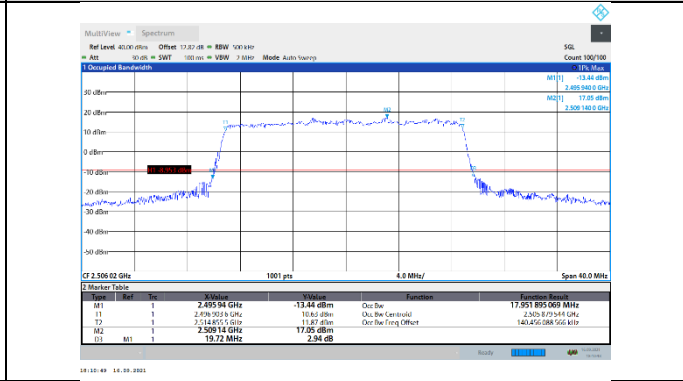

N41-30kHz-20MHz-DFT-256QAM-Low-Outer_Full---PASS