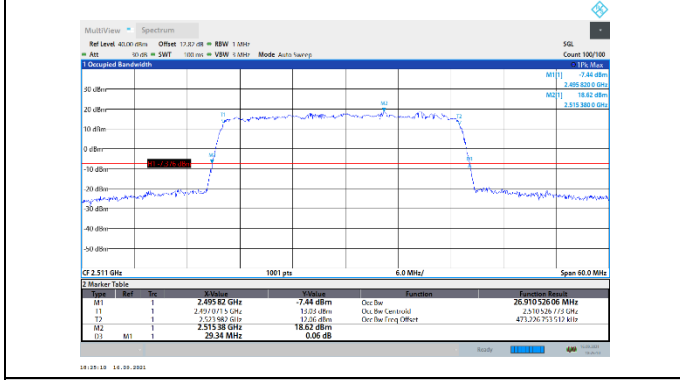

N41-30kHz-30MHz-DFT-256QAM-Low-Outer_Full---PASS