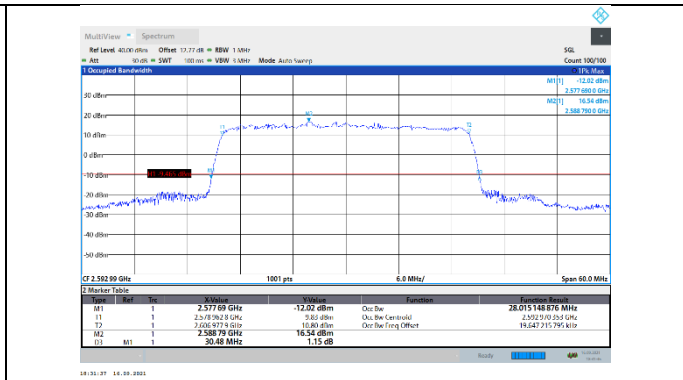

N41-30kHz-30MHz-CP-16QAM-High-Outer_Full---PASS

N41-30kHz-30MHz-CP-64QAM-Low-Outer_Full---PASS

N41-30kHz-30MHz-CP-64QAM-Mid-Outer_Full---PASS

N41-30kHz-30MHz-CP-64QAM-High-Outer_Full---PASS

N41-30kHz-30MHz-CP-256QAM-Low-Outer_Full---
PASS