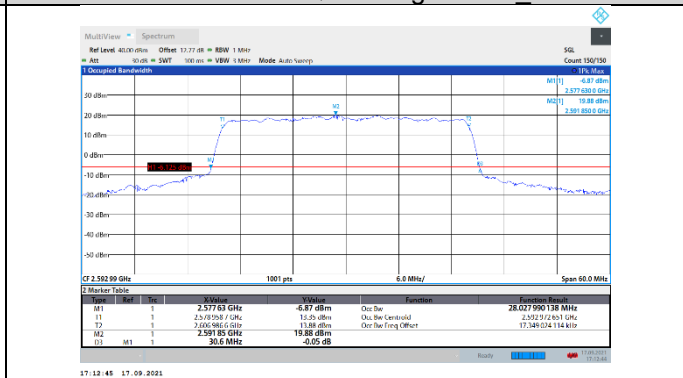

N41-30kHz-30MHz-CP-QPSK-Low-Outer_Full---PASS

N41-30kHz-30MHz-CP-QPSK-Mid-Outer_Full---PASS

N41-30kHz-30MHz-CP-QPSK-High-Outer_Full---PASS

N41-30kHz-30MHz-CP-16QAM-Low-Outer_Full---PASS

N41-30kHz-30MHz-CP-16QAM-Mid-Outer_Full---PASS