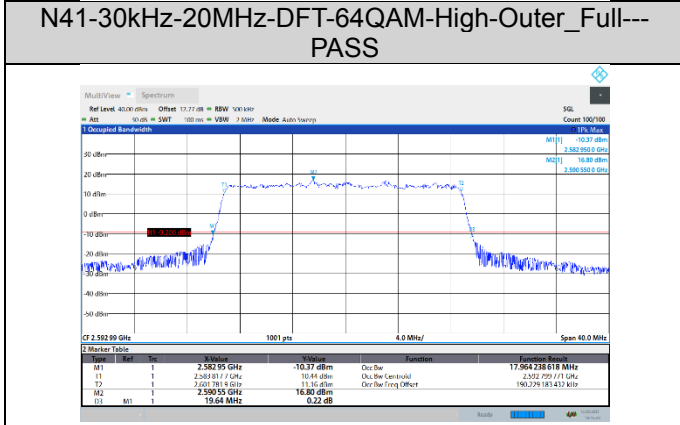

N41-30kHz-20MHz-DFT-64QAM-Low-Outer_Full---PASS

N41-30kHz-20MHz-DFT-64QAM-Mid-Outer_Full---PASS

N41-30kHz-20MHz-DFT-64QAM-High-Outer_Full---PASS

N41-30kHz-20MHz-DFT-256QAM-Low-Outer_Full---PASS

N41-30kHz-20MHz-DFT-256QAM-Mid-Outer_Full---PASS