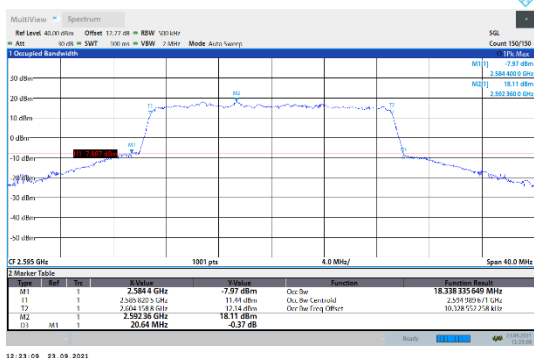

N38-30kHz-20MHz-CP-64QAM-Mid-Outer_Full--Ant1-PASS