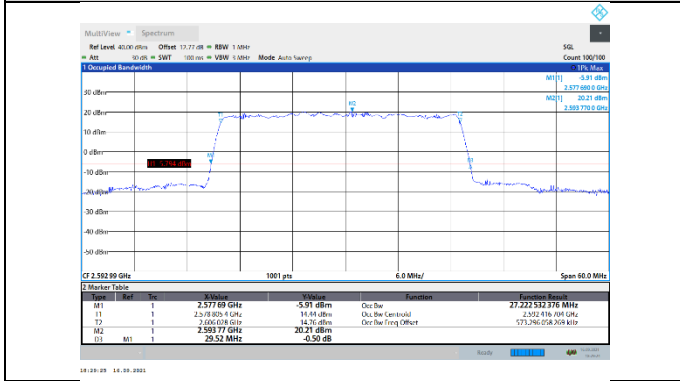

N41-30kHz-30MHz-DFT-QPSK-High-Outer_Full---PASS

N41-30kHz-30MHz-DFT-16QAM-Low-Outer_Full---PASS

N41-30kHz-30MHz-DFT-16QAM-Mid-Outer_Full---PASS

N41-30kHz-30MHz-DFT-16QAM-High-Outer_Full---PASS

N41-30kHz-30MHz-DFT-64QAM-Low-Outer_Full---PASS