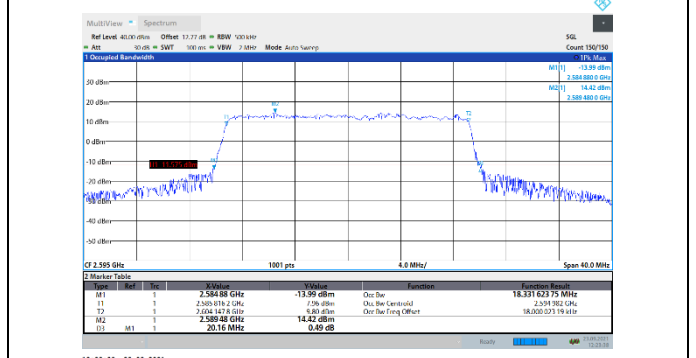

N38-30kHz-20MHz-CP-256QAM-Mid-Outer_Full--Ant1-PASS