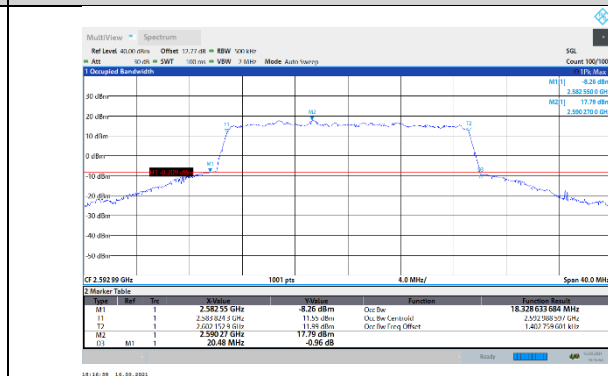

N41-30kHz-20MHz-CP-64QAM-Mid-Outer_Full---PASS