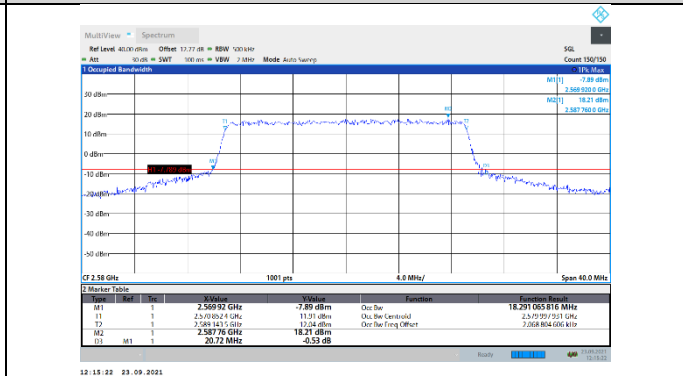

N38-30kHz-20MHz-DFT-64QAM-High-Outer_Full-Ant1-PASS

N38-30kHz-20MHz-DFT-256QAM-Low-Outer_Full-Ant1-PASS

N38-30kHz-20MHz-DFT-256QAM-Mid-Outer_Full-Ant1-PASS

N38-30kHz-20MHz-DFT-256QAM-High-Outer_Full-Ant1-PASS