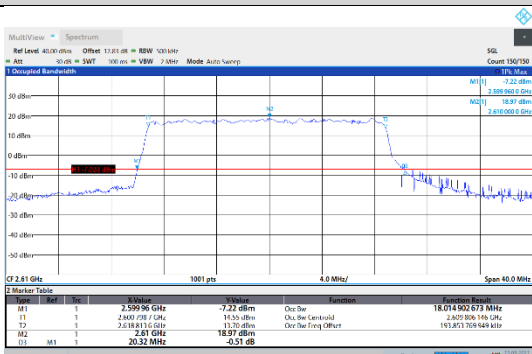

N38-30kHz-20MHz-DFT-16QAM-High-Outer_Full--Ant1-PASS