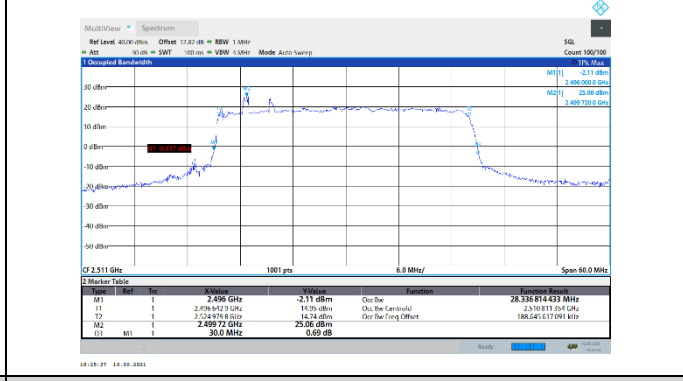

N41-30kHz-30MHz-DFT-64QAM-Mid-Outer_Full---PASS

N41-30kHz-30MHz-DFT-64QAM-High-Outer_Full---PASS

N41-30kHz-30MHz-DFT-256QAM-Low-Outer_Full---PASS

N41-30kHz-30MHz-DFT-256QAM-Mid-Outer_Full---PASS

N41-30kHz-30MHz-DFT-256QAM-High-Outer_Full---PASS