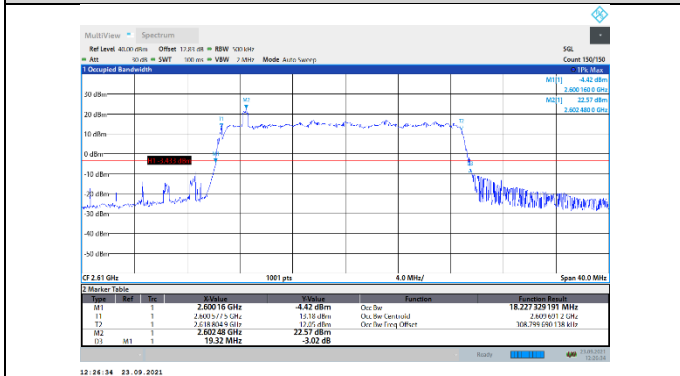

N38-30kHz-20MHz-DFT-256QAM-High-Outer_Full-Ant1-PASS