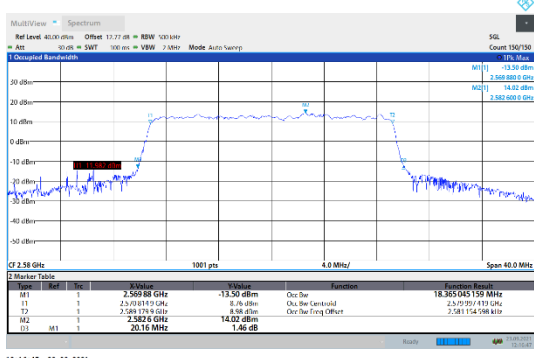

N38-30kHz-20MHz-CP-16QAM-High-Outer_Full--Ant1-PASS

N38-30kHz-20MHz-CP-64QAM-Low-Outer_Full--Ant1-PASS

N38-30kHz-20MHz-CP-64QAM-Mid-Outer_Full--Ant1-PASS

N38-30kHz-20MHz-CP-64QAM-High-Outer_Full--Ant1-PASS