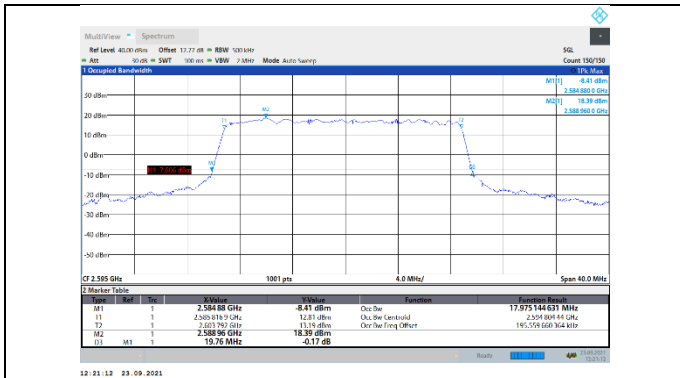

N38-30kHz-20MHz-DFT-64QAM-Mid-Outer_Full-Ant1-PASS