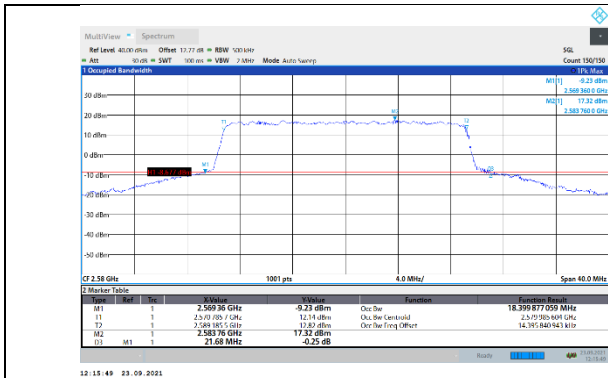

N38-30kHz-20MHz-CP-16QAM-Low-Outer_Full--Ant1-PASS