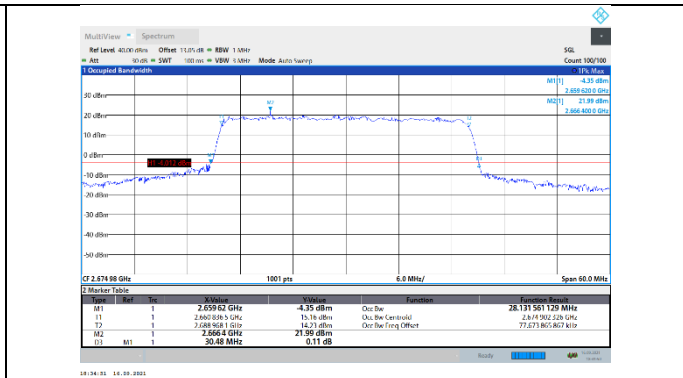

N41-30kHz-30MHz-CP-QPSK-High-Outer_Full---PASS