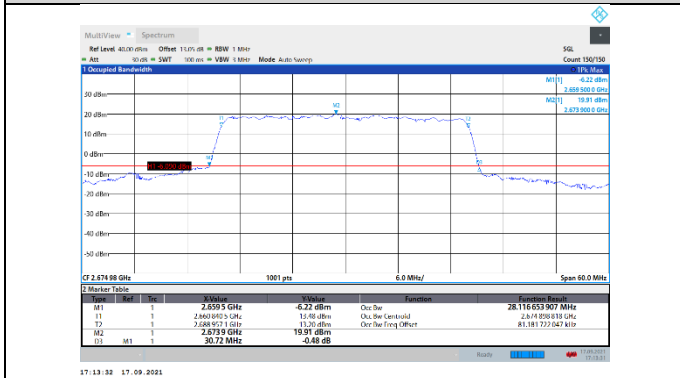

N41-30kHz-30MHz-CP-QPSK-Low-Outer_Full---PASS

N41-30kHz-30MHz-CP-QPSK-Mid-Outer_Full---PASS

N41-30kHz-30MHz-CP-QPSK-High-Outer_Full---PASS

N41-30kHz-30MHz-CP-16QAM-Low-Outer_Full---PASS

N41-30kHz-30MHz-CP-16QAM-Mid-Outer_Full---PASS