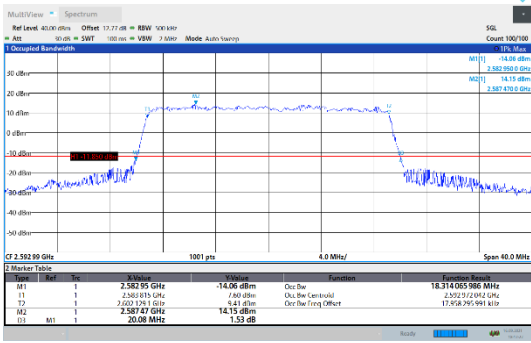

N41-30kHz-20MHz-CP-256QAM-Mid-Outer_Full---PASS