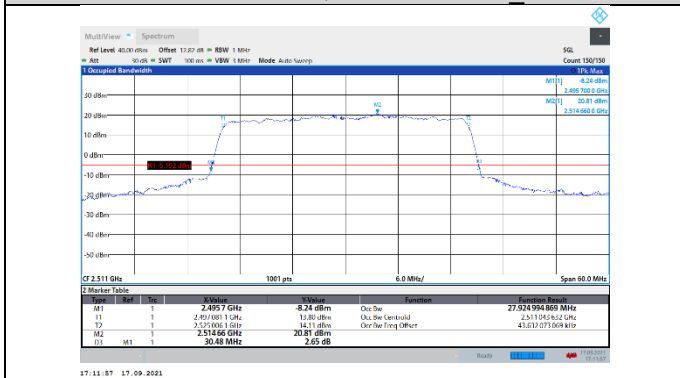

N41-30kHz-30MHz-CP-16QAM-Low-Outer_Full---PASS