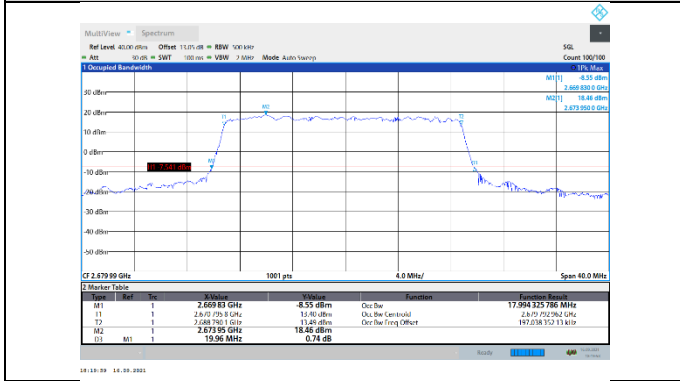

N41-30kHz-20MHz-DFT-64QAM-High-Outer_Full---PASS