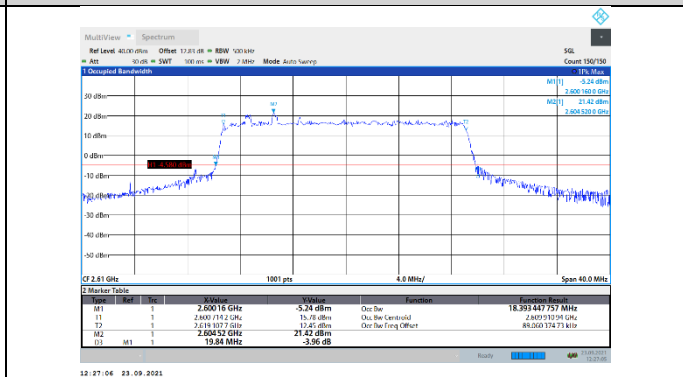

N38-30kHz-20MHz-CP-QPSK-High-Outer_Full-Ant1-PASS