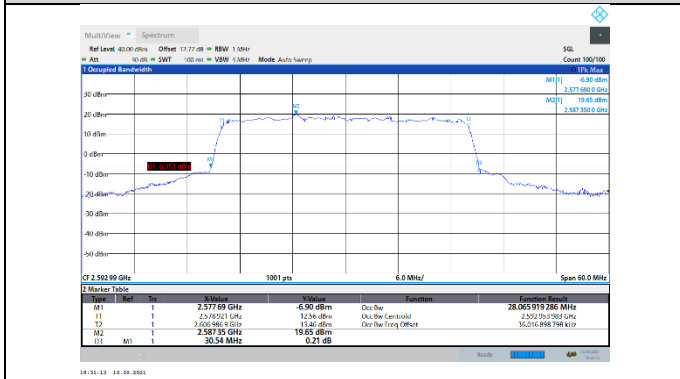

N41-30kHz-30MHz-CP-64QAM-Mid-Outer_Full---PASS