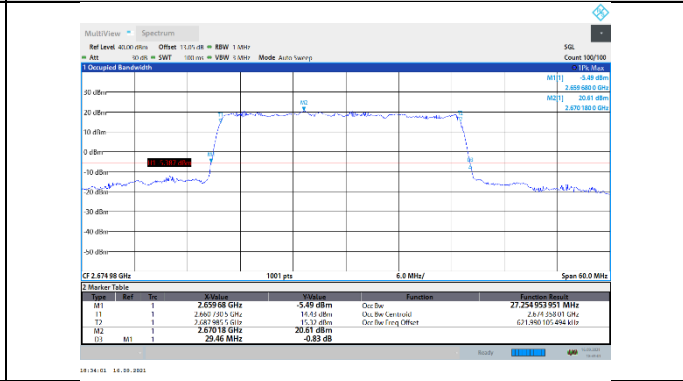

N41-30kHz-30MHz-DFT-64QAM-High-Outer_Full---PASS