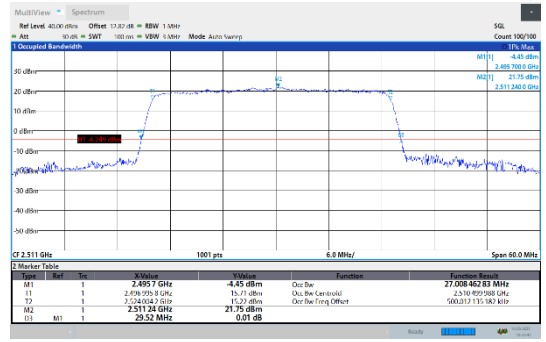

N41-30kHz-30MHz-DFT-QPSK-Low-Outer_Full---PASS