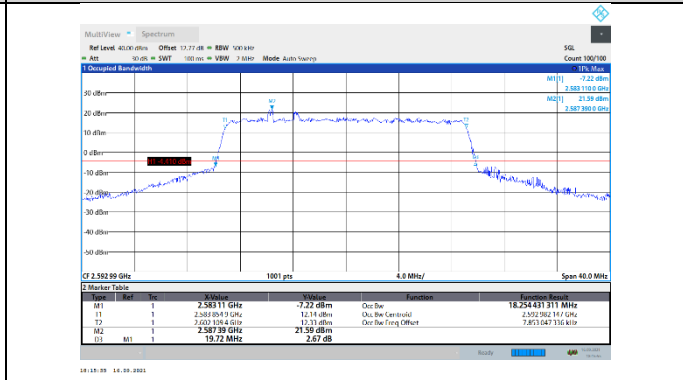

N41-30kHz-20MHz-CP-QPSK-Mid-Outer_Full---PASS