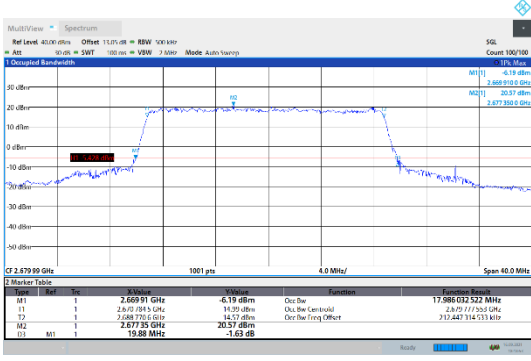

N41-30kHz-20MHz-DFT-QPSK-High-Outer_Full---PASS