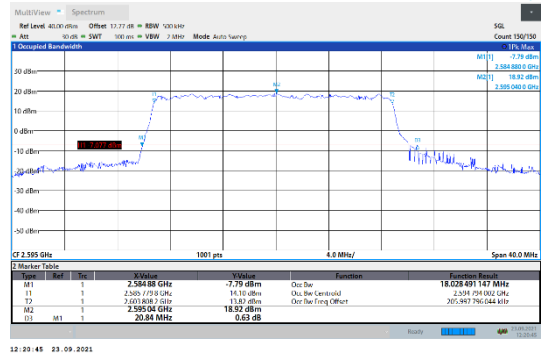

N38-30kHz-20MHz-DFT-QPSK-Low-Outer_Full--Ant1-PASS

N38-30kHz-20MHz-DFT-QPSK-Mid-Outer_Full--Ant1-PASS

N38-30kHz-20MHz-DFT-QPSK-High-Outer_Full--Ant1-PASS

N38-30kHz-20MHz-DFT-16QAM-Low-Outer_Full--Ant1-PASS