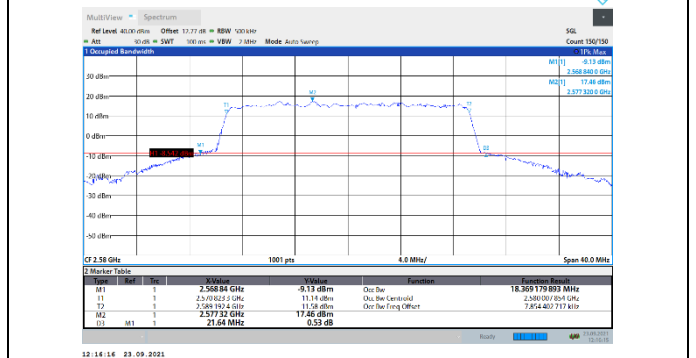

N38-30kHz-20MHz-CP-64QAM-Low-Outer_Full--Ant1-PASS