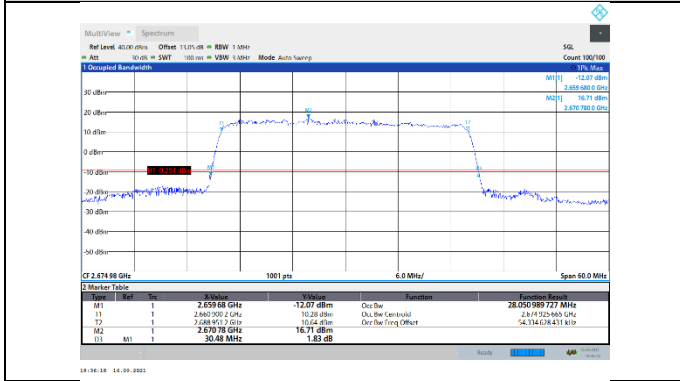

N41-30kHz-30MHz-CP-256QAM-High-Outer_Full---
PASS