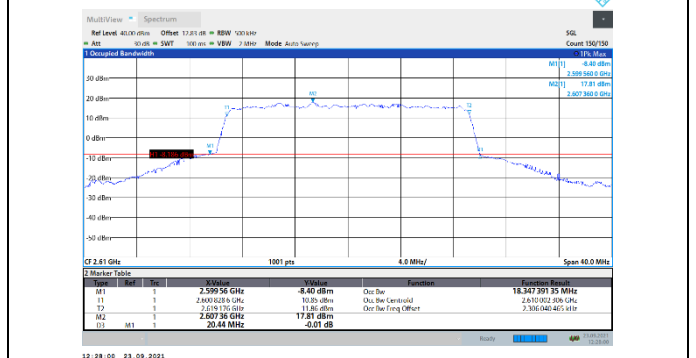

N38-30kHz-20MHz-CP-64QAM-High-Outer_Full--Ant1-PASS