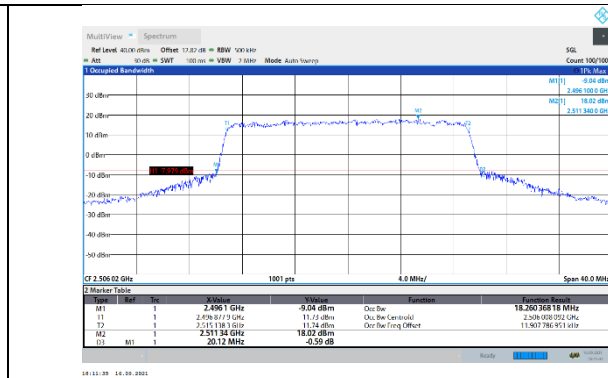

N41-30kHz-20MHz-DFT-256QAM-High-Outer_Full---PASS

N41-30kHz-20MHz-CP-QPSK-Low-Outer_Full---PASS

N41-30kHz-20MHz-CP-QPSK-Mid-Outer_Full---PASS

N41-30kHz-20MHz-CP-QPSK-High-Outer_Full---PASS

N41-30kHz-20MHz-CP-16QAM-Low-Outer_Full---PASS