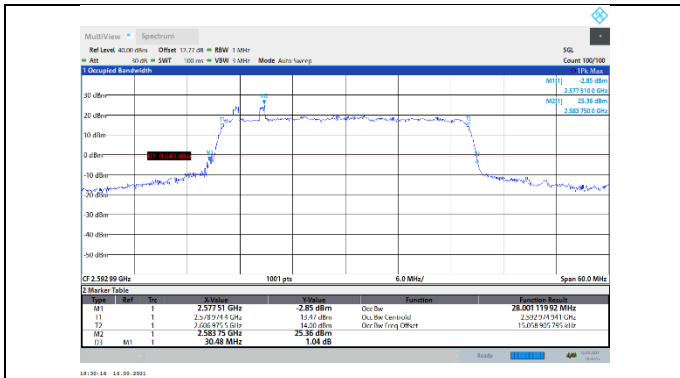

N41-30kHz-30MHz-CP-QPSK-Mid-Outer_Full---PASS