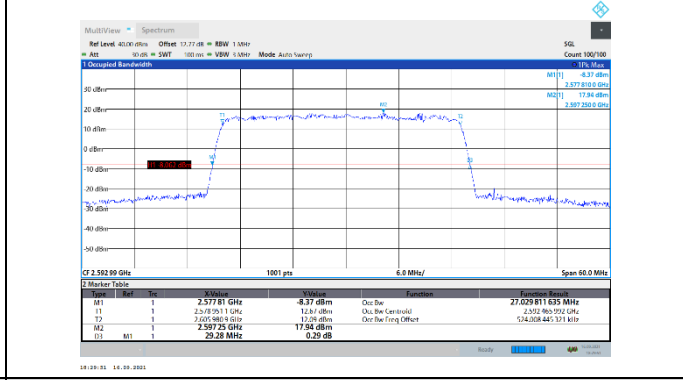

N41-30kHz-30MHz-DFT-256QAM-Mid-Outer_Full---PASS