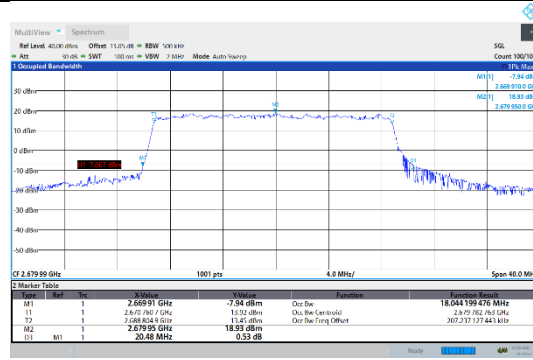

N41-30kHz-20MHz-DFT-QPSK-Mid-Outer_Full---PASS

N41-30kHz-20MHz-DFT-QPSK-High-Outer_Full---PASS

N41-30kHz-20MHz-DFT-16QAM-Low-Outer_Full---PASS

N41-30kHz-20MHz-DFT-16QAM-Mid-Outer_Full---PASS

N41-30kHz-20MHz-DFT-16QAM-High-Outer_Full---PASS