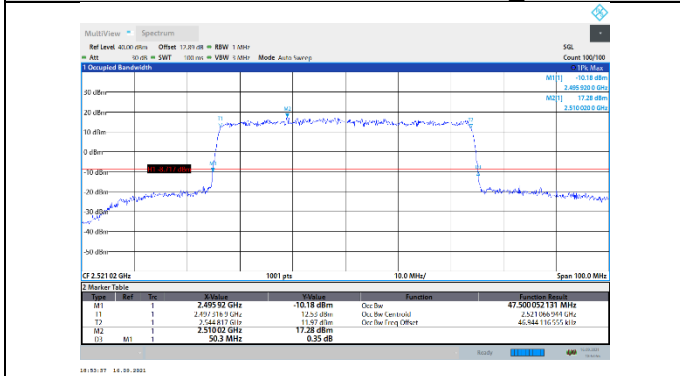

N41-30kHz-50MHz-DFT-256QAM-Mid-Outer_Full---PASS

N41-30kHz-50MHz-DFT-256QAM-High-Outer_Full---PASS

N41-30kHz-50MHz-CP-QPSK-Low-Outer_Full---PASS

N41-30kHz-50MHz-CP-QPSK-Mid-Outer_Full---PASS

N41-30kHz-50MHz-CP-QPSK-High-Outer_Full---PASS