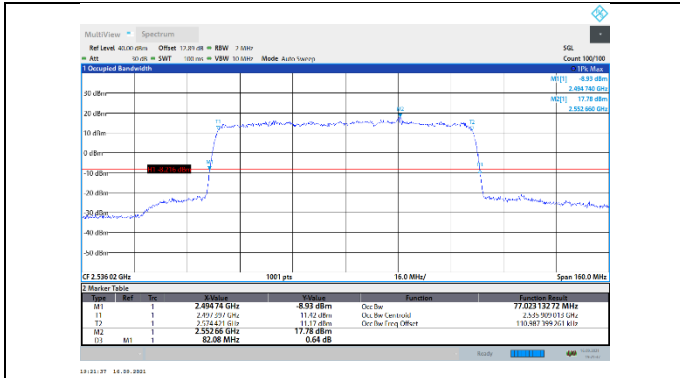

N41-30kHz-80MHz-DFT-64QAM-Mid-Outer_Full---PASS

N41-30kHz-80MHz-DFT-256QAM-Low-Outer_Full---PASS