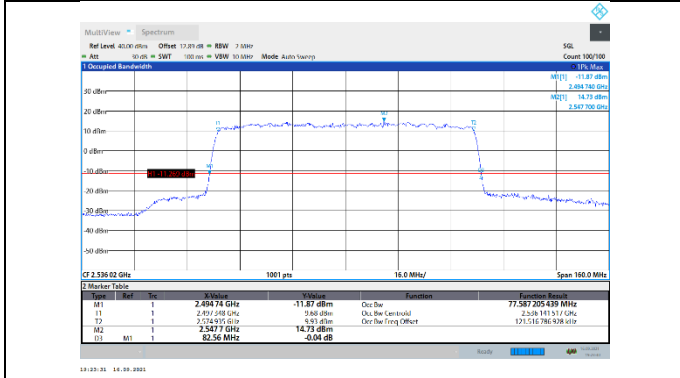

N41-30kHz-80MHz-CP-16QAM-High-Outer_Full---
PASS

N41-30kHz-80MHz-CP-64QAM-Low-Outer_Full---
PASS

N41-30kHz-80MHz-CP-64QAM-Mid-Outer_Full---
PASS

N41-30kHz-80MHz-CP-64QAM-High-Outer_Full---
PASS

N41-30kHz-80MHz-CP-256QAM-Low-Outer_Full---
PASS