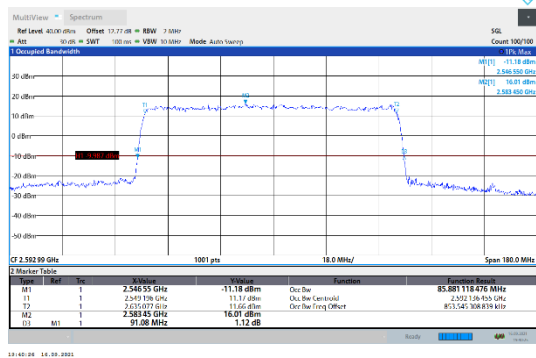

N41-30kHz-90MHz-DFT-64QAM-High-Outer_Full---PASS

N41-30kHz-90MHz-DFT-256QAM-Mid-Outer_Full---PASS