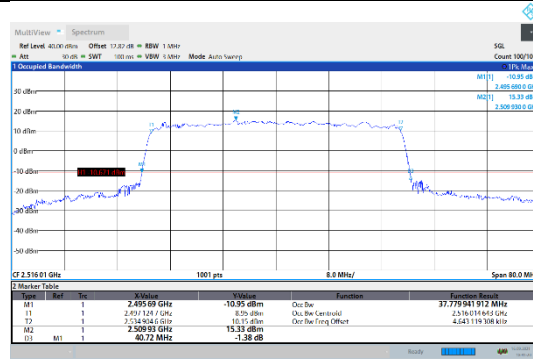

N41-30kHz-40MHz-CP-64QAM-Mid-Outer_Full---PASS

N41-30kHz-40MHz-CP-256QAM-Low-Outer_Full---PASS