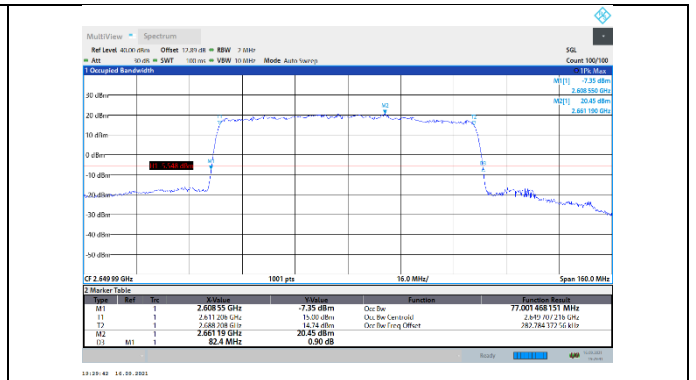

N41-30kHz-60MHz-CP-256QAM-Low-Outer_Full---PASS

N41-30kHz-60MHz-CP-256QAM-Mid-Outer_Full---PASS

N41-30kHz-60MHz-CP-256QAM-High-Outer_Full---PASS

N41-30kHz-80MHz-DFT-QPSK-Low-Outer_Full---PASS

N41-30kHz-80MHz-DFT-QPSK-Mid-Outer_Full---PASS