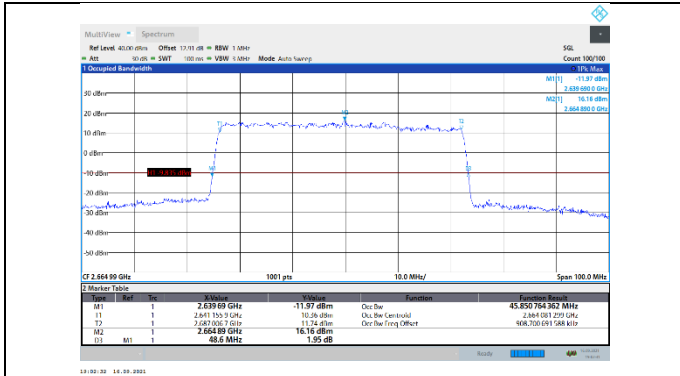

N41-30kHz-50MHz-DFT-256QAM-Low-Outer_Full---PASS

N41-30kHz-50MHz-DFT-256QAM-High-Outer_Full---PASS