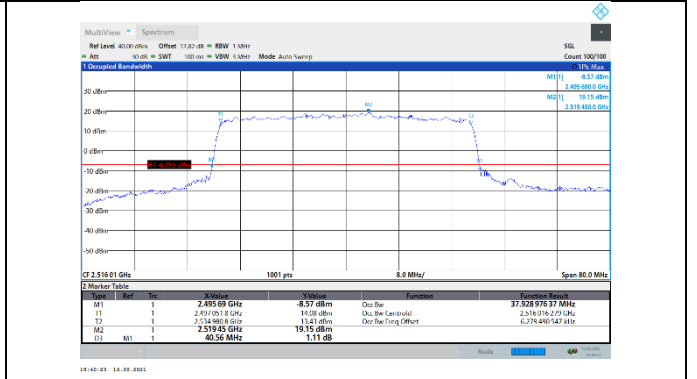

N41-30kHz-40MHz-CP-QPSK-Mid-Outer_Full---PASS

N41-30kHz-40MHz-CP-16QAM-Low-Outer_Full---PASS