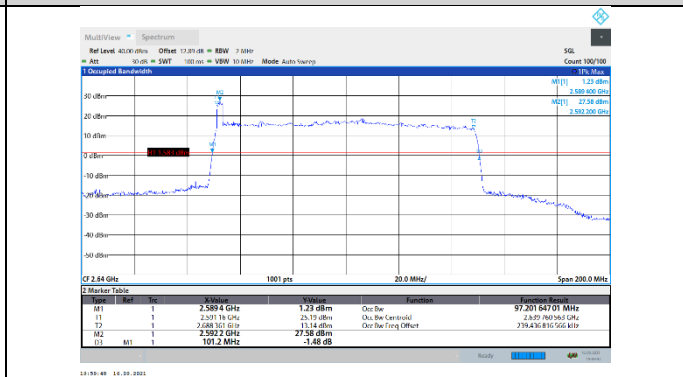

N41-30kHz-100MHz-DFT-256QAM-Low-Outer_Full--
PASS

N41-30kHz-100MHz-DFT-256QAM-Mid-Outer_Full--
PASS

N41-30kHz-100MHz-DFT-256QAM-High-Outer_Full--
PASS

N41-30kHz-100MHz-CP-QPSK-Low-Outer_Full--
PASS

N41-30kHz-100MHz-CP-QPSK-Mid-Outer_Full--
PASS