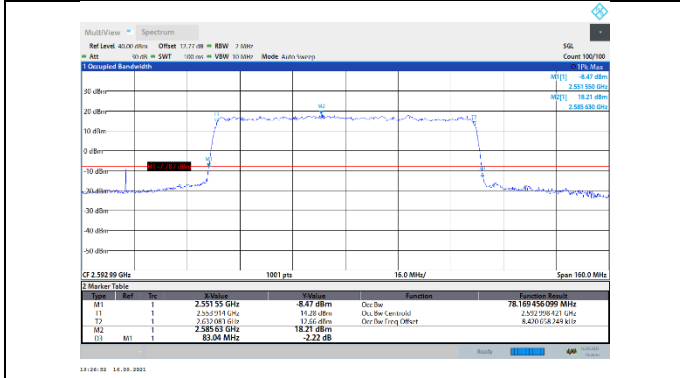

N41-30kHz-80MHz-DFT-256QAM-High-Outer_Full---PASS

N41-30kHz-80MHz-CP-QPSK-Mid-Outer_Full---PASS