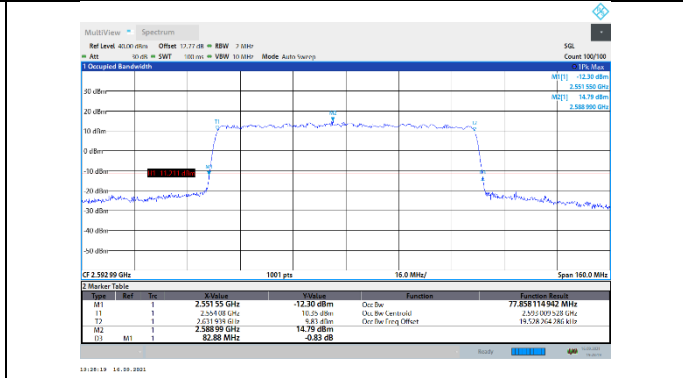

N41-30kHz-80MHz-CP-16QAM-High-Outer_Full---
PASS

N41-30kHz-80MHz-CP-64QAM-Low-Outer_Full---
PASS

N41-30kHz-80MHz-CP-64QAM-Mid-Outer_Full---
PASS

N41-30kHz-80MHz-CP-64QAM-High-Outer_Full---
PASS

N41-30kHz-80MHz-CP-256QAM-Low-Outer_Full---
PASS