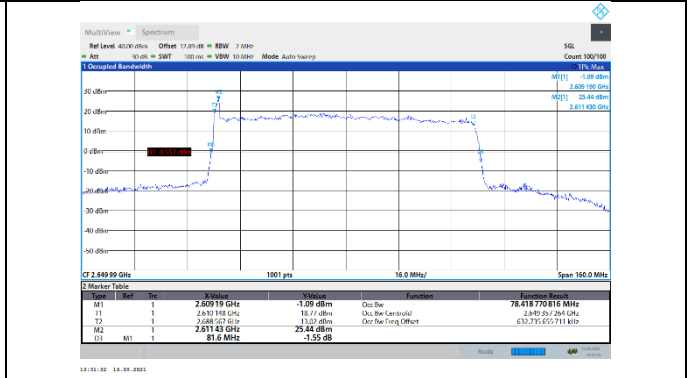

N41-30kHz-80MHz-CP-QPSK-Low-Outer_Full---PASS

N41-30kHz-80MHz-CP-QPSK-High-Outer_Full---PASS