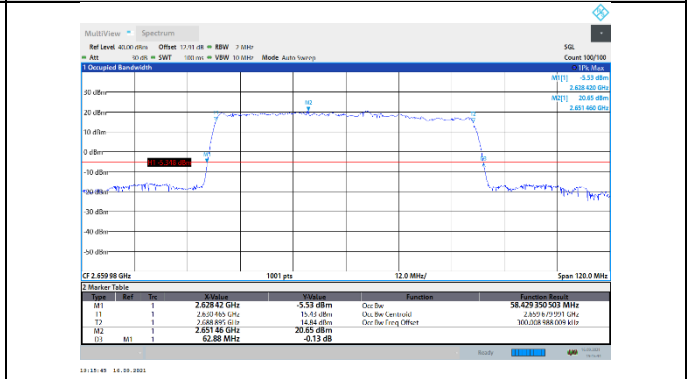

N41-30kHz-60MHz-DFT-QPSK-Mid-Outer_Full---PASS

N41-30kHz-60MHz-DFT-QPSK-High-Outer_Full--PASS

N41-30kHz-60MHz-DFT-16QAM-Low-Outer_Full--PASS

N41-30kHz-60MHz-DFT-16QAM-Mid-Outer_Full--PASS

N41-30kHz-60MHz-DFT-16QAM-High-Outer_Full--PASS