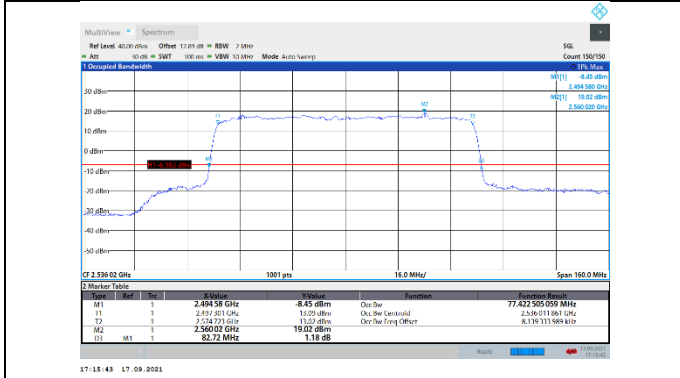

N41-30kHz-80MHz-CP-QPSK-Mid-Outer_Full---PASS

N41-30kHz-80MHz-CP-16QAM-Low-Outer_Full---PASS