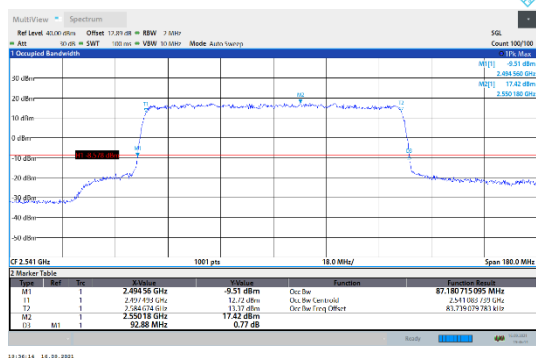

N41-30kHz-90MHz-DFT-64QAM-High-Outer_Full---PASS

N41-30kHz-90MHz-DFT-256QAM-Low-Outer_Full---PASS

N41-30kHz-90MHz-DFT-256QAM-Mid-Outer_Full---PASS

N41-30kHz-90MHz-DFT-256QAM-High-Outer_Full---PASS

N41-30kHz-90MHz-CP-QPSK-Low-Outer_Full---PASS