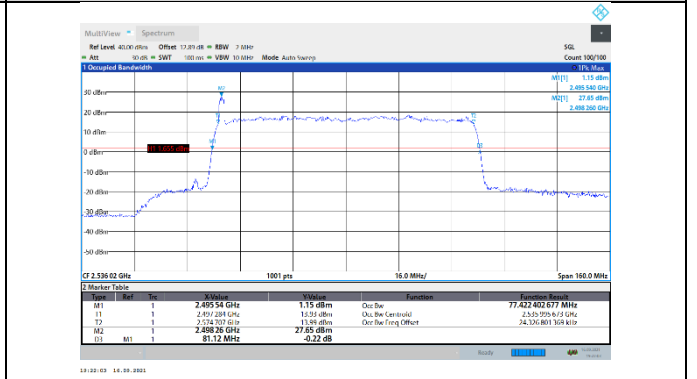

N41-30kHz-80MHz-DFT-64QAM-Mid-Outer_Full---PASS

N41-30kHz-80MHz-DFT-64QAM-High-Outer_Full---PASS

N41-30kHz-80MHz-DFT-256QAM-Low-Outer_Full---PASS

N41-30kHz-80MHz-DFT-256QAM-Mid-Outer_Full---PASS

N41-30kHz-80MHz-DFT-256QAM-High-Outer_Full---PASS