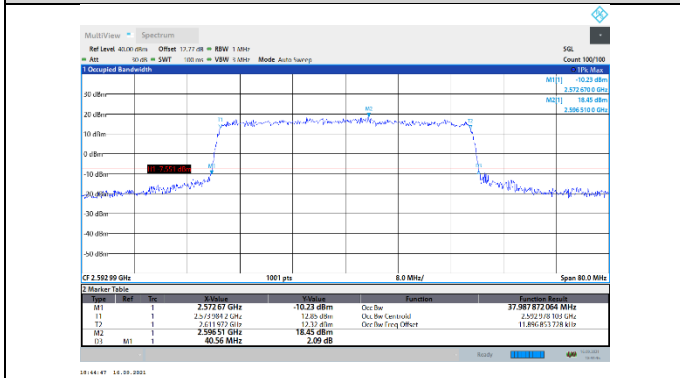

N41-30kHz-40MHz-CP-QPSK-High-Outer_Full---PASS

N41-30kHz-40MHz-CP-16QAM-Mid-Outer_Full---PASS