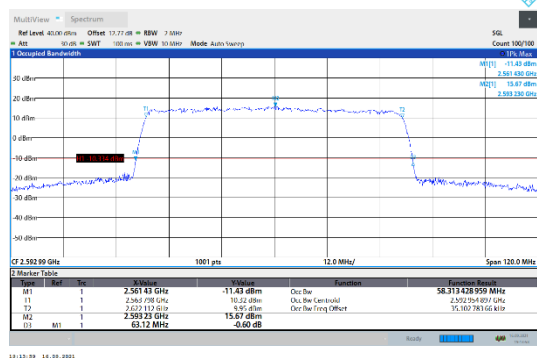

N41-30kHz-60MHz-CP-64QAM-High-Outer_Full---PASS

N41-30kHz-60MHz-CP-256QAM-Mid-Outer_Full---PASS