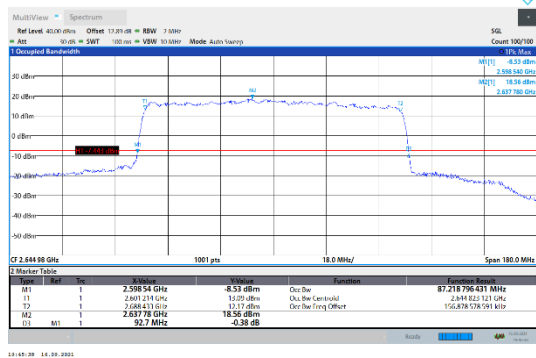

N41-30kHz-90MHz-CP-QPSK-Low-Outer_Full---PASS

N41-30kHz-90MHz-CP-QPSK-High-Outer_Full---PASS