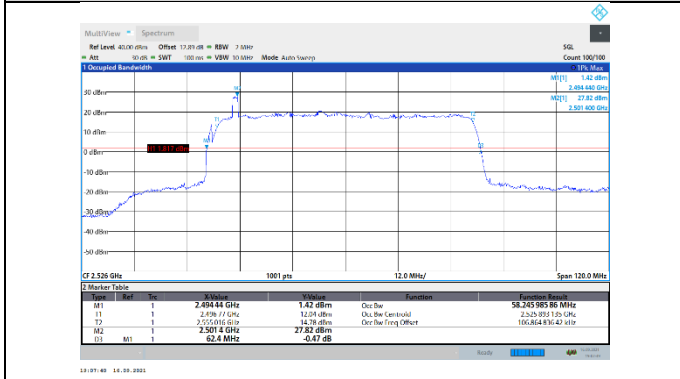

N41-30kHz-60MHz-DFT-256QAM-Mid-Outer_Full---PASS

N41-30kHz-60MHz-CP-QPSK-Low-Outer_Full---PASS