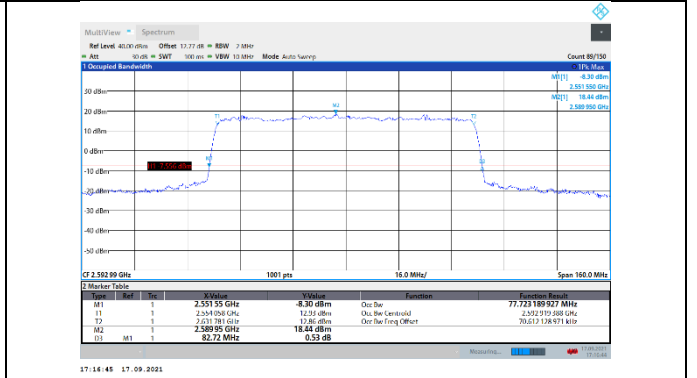

N41-30kHz-80MHz-CP-QPSK-Low-Outer_Full---PASS

N41-30kHz-80MHz-CP-QPSK-Mid-Outer_Full---PASS

N41-30kHz-80MHz-CP-QPSK-High-Outer_Full---PASS

N41-30kHz-80MHz-CP-16QAM-Low-Outer_Full---PASS

N41-30kHz-80MHz-CP-16QAM-Mid-Outer_Full---PASS