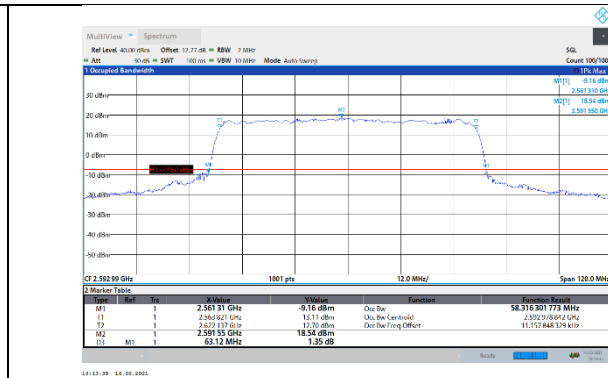

N41-30kHz-60MHz-CP-16QAM-High-Outer_Full---PASS

N41-30kHz-60MHz-CP-64QAM-Mid-Outer_Full---PASS