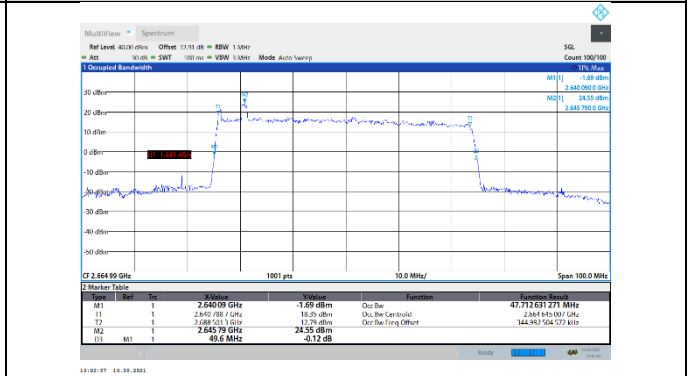

N41-30kHz-50MHz-DFT-256QAM-Mid-Outer_Full---PASS

N41-30kHz-50MHz-DFT-256QAM-High-Outer_Full---PASS

N41-30kHz-50MHz-CP-QPSK-Low-Outer_Full---PASS

N41-30kHz-50MHz-CP-QPSK-Mid-Outer_Full---PASS

N41-30kHz-50MHz-CP-QPSK-High-Outer_Full---PASS