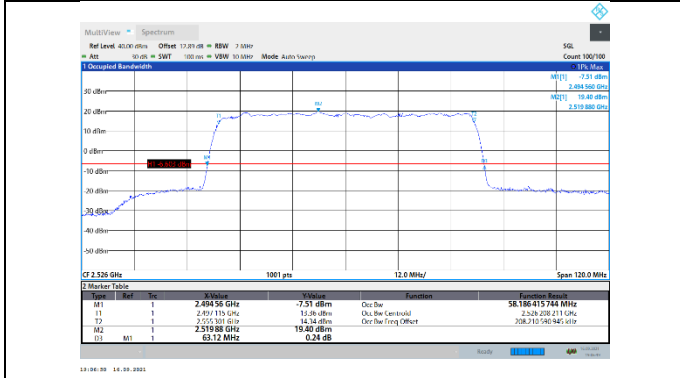

N41-30kHz-60MHz-DFT-QPSK-Mid-Outer_Full---PASS

N41-30kHz-60MHz-DFT-QPSK-High-Outer_Full--PASS

N41-30kHz-60MHz-DFT-16QAM-Low-Outer_Full--PASS

N41-30kHz-60MHz-DFT-16QAM-Mid-Outer_Full--PASS

N41-30kHz-60MHz-DFT-16QAM-High-Outer_Full--PASS