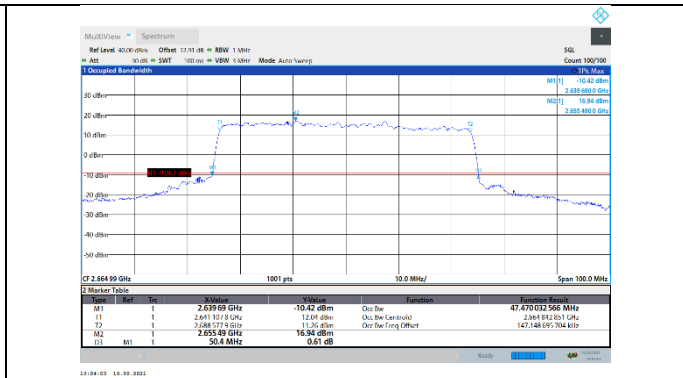

N41-30kHz-50MHz-CP-16QAM-Low-Outer_Full---PASS

N41-30kHz-50MHz-CP-16QAM-Mid-Outer_Full---PASS

N41-30kHz-50MHz-CP-16QAM-High-Outer_Full---PASS

N41-30kHz-50MHz-CP-64QAM-Low-Outer_Full---PASS

N41-30kHz-50MHz-CP-64QAM-Mid-Outer_Full---PASS