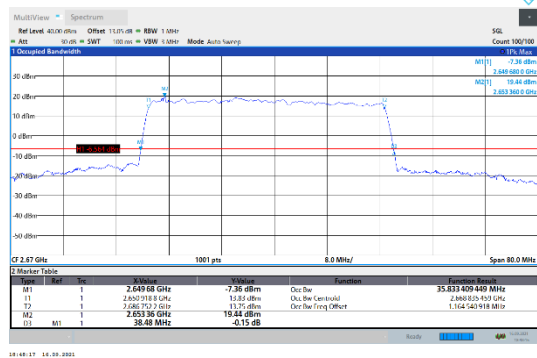

N41-30kHz-40MHz-DFT-16QAM-Mid-Outer_Full---
PASS

N41-30kHz-40MHz-DFT-16QAM-High-Outer_Full---
PASS

N41-30kHz-40MHz-DFT-64QAM-Low-Outer_Full---
PASS

N41-30kHz-40MHz-DFT-64QAM-Mid-Outer_Full---
PASS

N41-30kHz-40MHz-DFT-64QAM-High-Outer_Full---
PASS