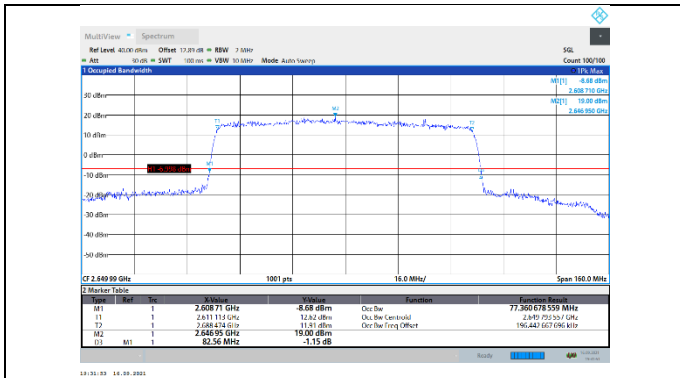

N41-30kHz-80MHz-CP-QPSK-Low-Outer_Full---PASS

N41-30kHz-80MHz-CP-QPSK-Mid-Outer_Full---PASS

N41-30kHz-80MHz-CP-QPSK-High-Outer_Full---PASS

N41-30kHz-80MHz-CP-16QAM-Low-Outer_Full---PASS

N41-30kHz-80MHz-CP-16QAM-Mid-Outer_Full---PASS