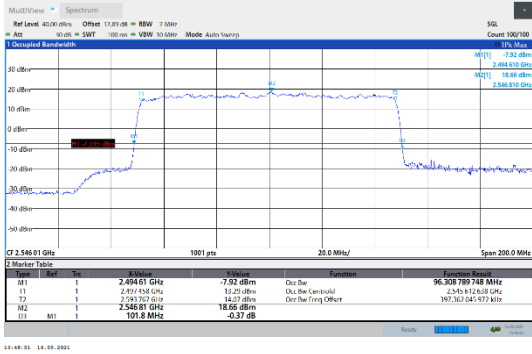

N41-30kHz-90MHz-CP-256QAM-High-Outer_Full---PASS

N41-30kHz-100MHz-DFT-QPSK-Low-Outer_Full---
PASS

N41-30kHz-100MHz-DFT-QPSK-Mid-Outer_Full---
PASS

N41-30kHz-100MHz-DFT-QPSK-High-Outer_Full---
PASS

N41-30kHz-100MHz-DFT-16QAM-Low-Outer_Full---
PASS