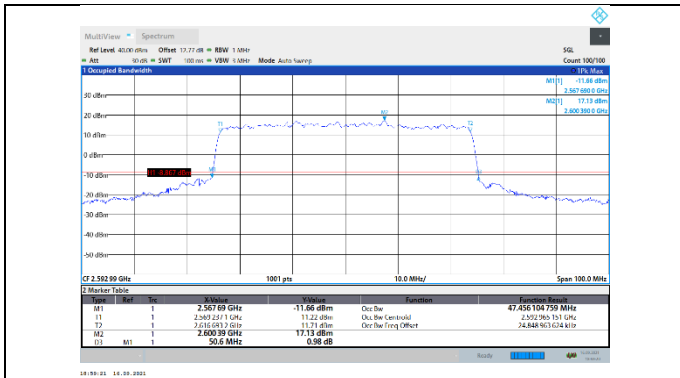

N41-30kHz-50MHz-CP-16QAM-Low-Outer_Full---PASS

N41-30kHz-50MHz-CP-16QAM-Mid-Outer_Full---PASS

N41-30kHz-50MHz-CP-16QAM-High-Outer_Full---PASS

N41-30kHz-50MHz-CP-64QAM-Low-Outer_Full---PASS

N41-30kHz-50MHz-CP-64QAM-Mid-Outer_Full---PASS