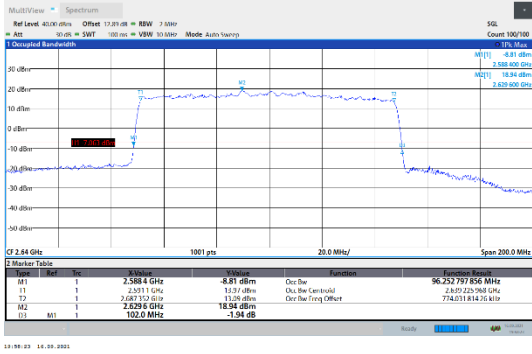

N41-30kHz-100MHz-DFT-16QAM-Low-Outer_Full---
PASS

N41-30kHz-100MHz-DFT-16QAM-High-Outer_Full---
PASS