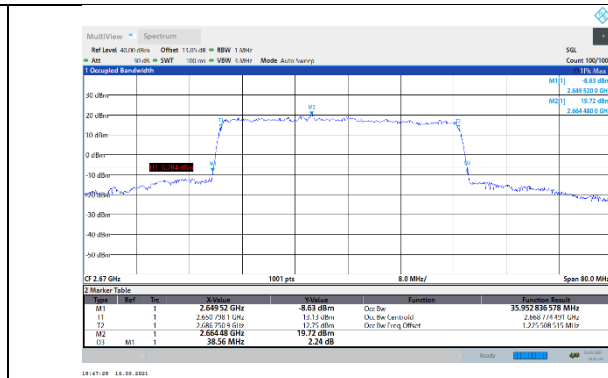

N41-30kHz-40MHz-DFT-16QAM-Mid-Outer_Full---
PASS

N41-30kHz-40MHz-DFT-16QAM-High-Outer_Full---
PASS

N41-30kHz-40MHz-DFT-64QAM-Low-Outer_Full---
PASS

N41-30kHz-40MHz-DFT-64QAM-Mid-Outer_Full---
PASS

N41-30kHz-40MHz-DFT-64QAM-High-Outer_Full---
PASS