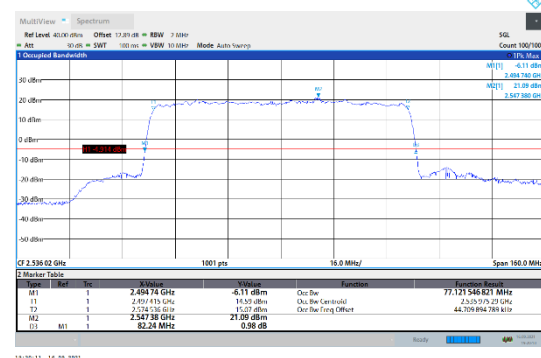

N41-30kHz-60MHz-CP-256QAM-High-Outer_Full---PASS

N41-30kHz-80MHz-DFT-QPSK-Low-Outer_Full---PASS