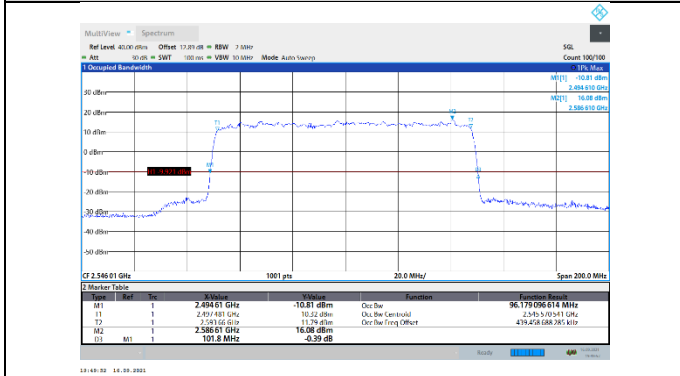

N41-30kHz-100MHz-DFT-16QAM-Mid-Outer_Full---
PASS

N41-30kHz-100MHz-DFT-16QAM-High-Outer_Full---
PASS

N41-30kHz-100MHz-DFT-64QAM-Low-Outer_Full---
PASS

N41-30kHz-100MHz-DFT-64QAM-Mid-Outer_Full--
PASS

N41-30kHz-100MHz-DFT-64QAM-High-Outer_Full--
PASS