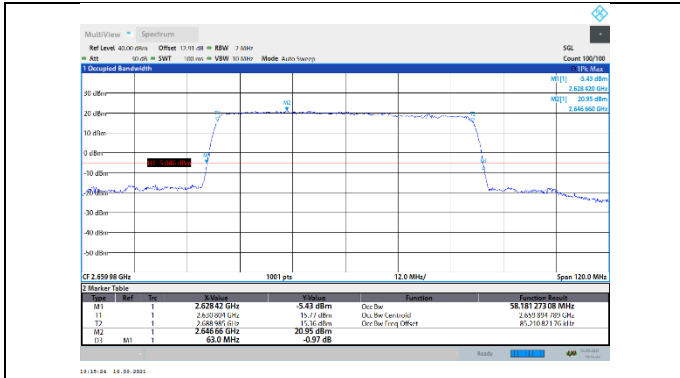

N41-30kHz-60MHz-DFT-QPSK-Low-Outer_Full---PASS

N41-30kHz-60MHz-DFT-QPSK-High-Outer_Full--PASS