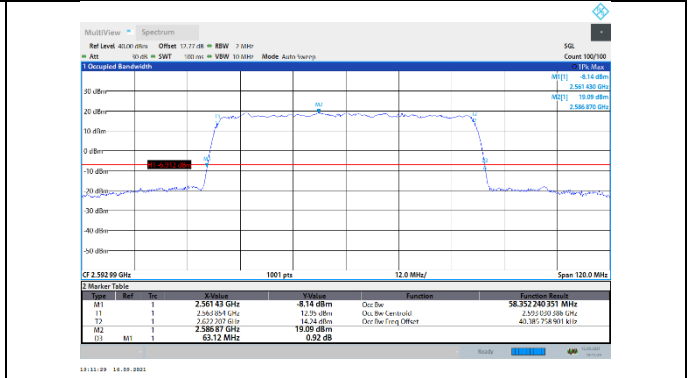

N41-30kHz-60MHz-DFT-16QAM-High-Outer_Full--PASS

N41-30kHz-60MHz-DFT-64QAM-Mid-Outer_Full--PASS