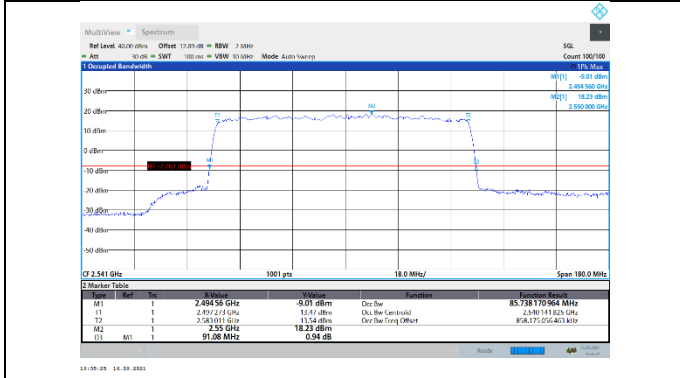

N41-30kHz-90MHz-DFT-16QAM-Mid-Outer_Full---PASS

N41-30kHz-90MHz-DFT-64QAM-Low-Outer_Full---PASS