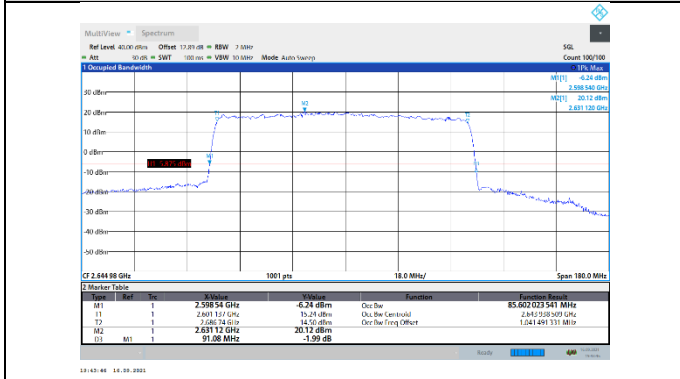

N41-30kHz-80MHz-CP-256QAM-Mid-Outer_Full---
PASS

N41-30kHz-80MHz-CP-256QAM-High-Outer_Full---
PASS

N41-30kHz-90MHz-DFT-QPSK-Low-Outer_Full---PASS

N41-30kHz-90MHz-DFT-QPSK-Mid-Outer_Full---PASS

N41-30kHz-90MHz-DFT-QPSK-High-Outer_Full---PASS