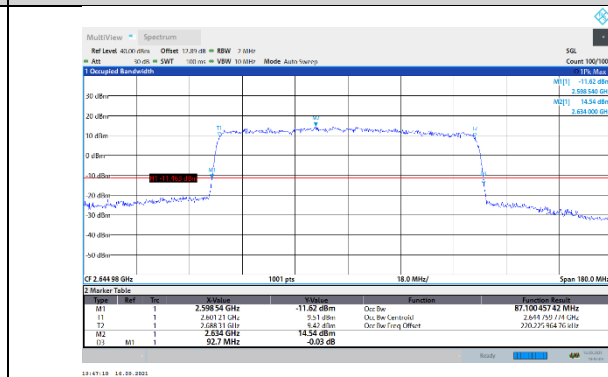

N41-30kHz-90MHz-CP-64QAM-Low-Outer_Full---PASS

N41-30kHz-90MHz-CP-64QAM-Mid-Outer_Full---PASS

N41-30kHz-90MHz-CP-64QAM-High-Outer_Full---PASS

N41-30kHz-90MHz-CP-256QAM-Low-Outer_Full---PASS

N41-30kHz-90MHz-CP-256QAM-Mid-Outer_Full---PASS