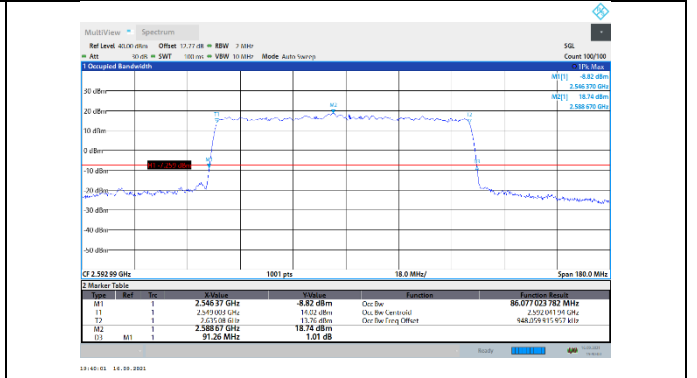

N41-30kHz-90MHz-DFT-16QAM-Low-Outer_Full---PASS

N41-30kHz-90MHz-DFT-16QAM-Mid-Outer_Full---PASS

N41-30kHz-90MHz-DFT-16QAM-High-Outer_Full---PASS

N41-30kHz-90MHz-DFT-64QAM-Low-Outer_Full---PASS

N41-30kHz-90MHz-DFT-64QAM-Mid-Outer_Full---PASS