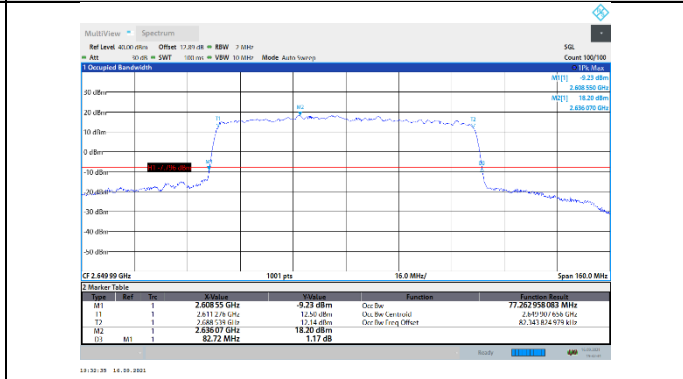

N41-30kHz-80MHz-CP-64QAM-Low-Outer_Full---
PASS

N41-30kHz-80MHz-CP-64QAM-High-Outer_Full---
PASS