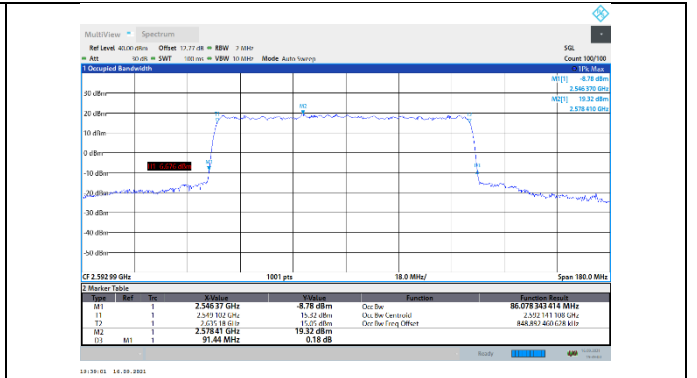

N41-30kHz-80MHz-CP-256QAM-Mid-Outer_Full---
PASS

N41-30kHz-90MHz-DFT-QPSK-Mid-Outer_Full---PASS