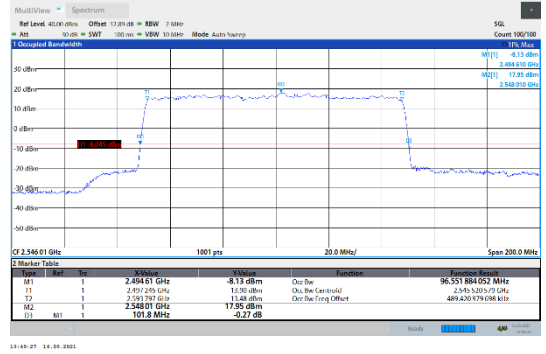

N41-30kHz-100MHz-DFT-16QAM-Mid-Outer_Full---
PASS

N41-30kHz-100MHz-DFT-64QAM-Low-Outer_Full---
PASS