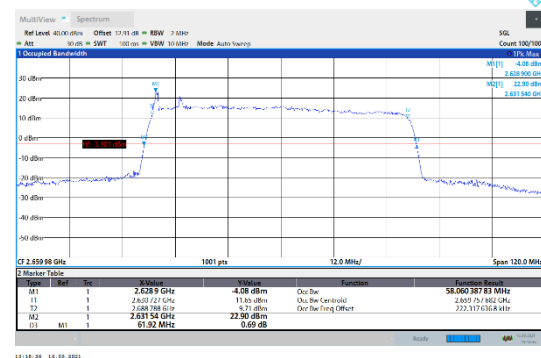

N41-30kHz-60MHz-CP-256QAM-Low-Outer_Full---PASS

N41-30kHz-60MHz-CP-256QAM-High-Outer_Full---PASS