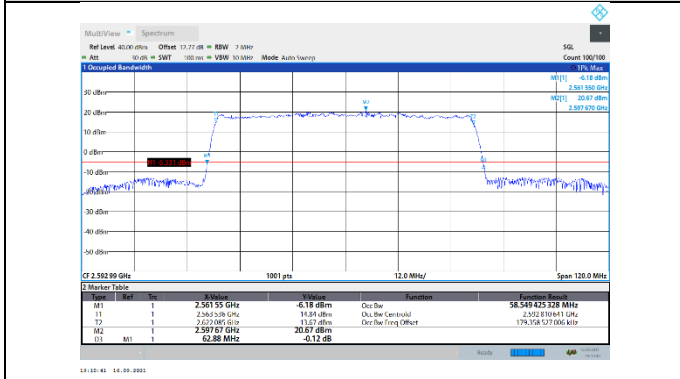

N41-30kHz-60MHz-DFT-QPSK-High-Outer_Full--PASS

N41-30kHz-60MHz-DFT-16QAM-Mid-Outer_Full--PASS