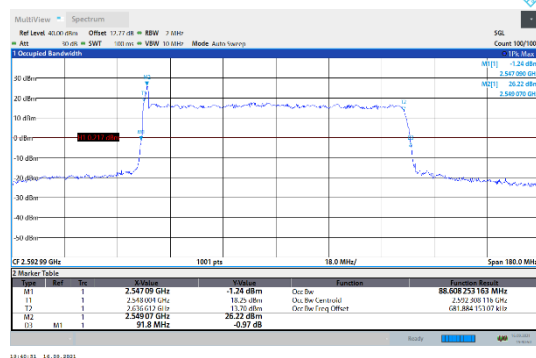

N41-30kHz-90MHz-DFT-64QAM-High-Outer_Full---PASS

N41-30kHz-90MHz-DFT-256QAM-Low-Outer_Full---PASS

N41-30kHz-90MHz-DFT-256QAM-Mid-Outer_Full---PASS

N41-30kHz-90MHz-DFT-256QAM-High-Outer_Full---PASS

N41-30kHz-90MHz-CP-QPSK-Low-Outer_Full---PASS