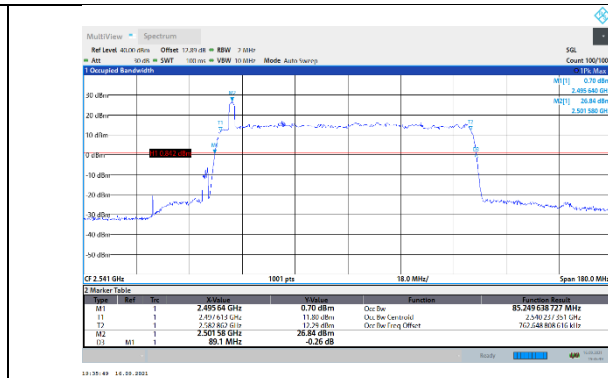

N41-30kHz-90MHz-DFT-64QAM-Mid-Outer_Full---PASS

N41-30kHz-90MHz-DFT-256QAM-Low-Outer_Full---PASS