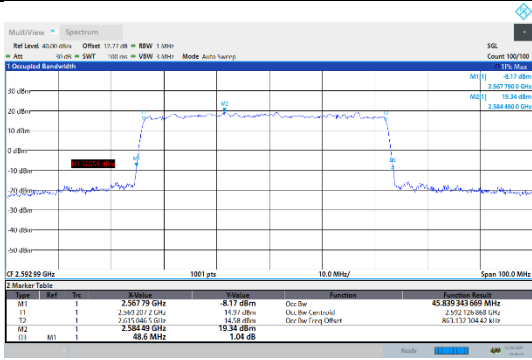

N41-30kHz-50MHz-DFT-QPSK-Mid-Outer_Full---PASS