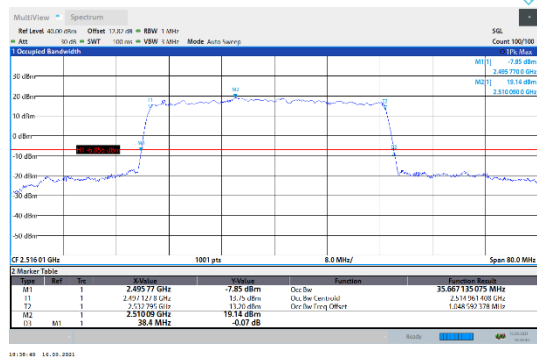

N41-30kHz-40MHz-DFT-16QAM-Mid-Outer_Full---
PASS

N41-30kHz-40MHz-DFT-16QAM-High-Outer_Full---
PASS

N41-30kHz-40MHz-DFT-64QAM-Low-Outer_Full---
PASS

N41-30kHz-40MHz-DFT-64QAM-Mid-Outer_Full---
PASS

N41-30kHz-40MHz-DFT-64QAM-High-Outer_Full---
PASS