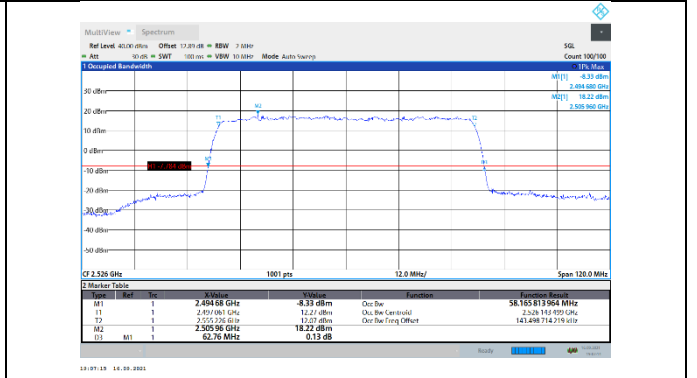

N41-30kHz-60MHz-DFT-64QAM-Mid-Outer_Full--PASS

N41-30kHz-60MHz-DFT-256QAM-Low-Outer_Full--PASS