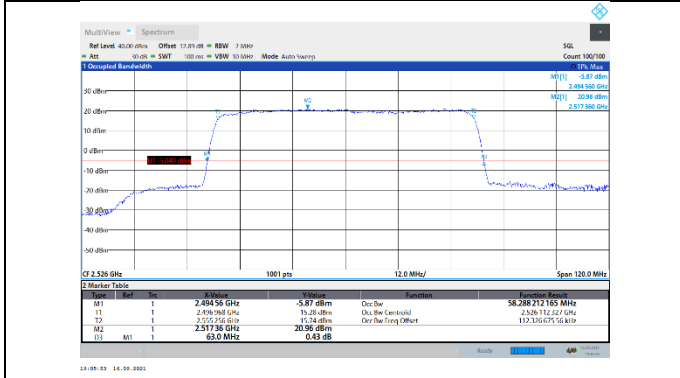

N41-30kHz-50MHz-CP-64QAM-High-Outer_Full---PASS

N41-30kHz-50MHz-CP-256QAM-Low-Outer_Full---PASS

N41-30kHz-50MHz-CP-256QAM-Mid-Outer_Full---PASS

N41-30kHz-50MHz-CP-256QAM-High-Outer_Full---PASS

N41-30kHz-60MHz-DFT-QPSK-Low-Outer_Full---PASS