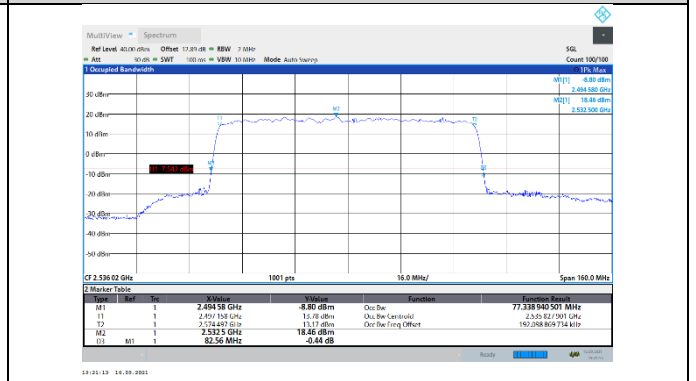

N41-30kHz-80MHz-DFT-QPSK-High-Outer_Full---PASS

N41-30kHz-80MHz-DFT-16QAM-Low-Outer_Full---PASS

N41-30kHz-80MHz-DFT-16QAM-Mid-Outer_Full---PASS

N41-30kHz-80MHz-DFT-16QAM-High-Outer_Full---PASS

N41-30kHz-80MHz-DFT-64QAM-Low-Outer_Full---PASS