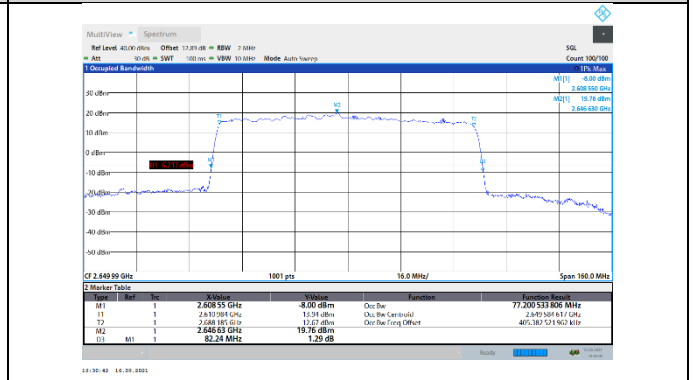

N41-30kHz-80MHz-DFT-64QAM-Low-Outer_Full---PASS

N41-30kHz-80MHz-DFT-64QAM-High-Outer_Full---PASS