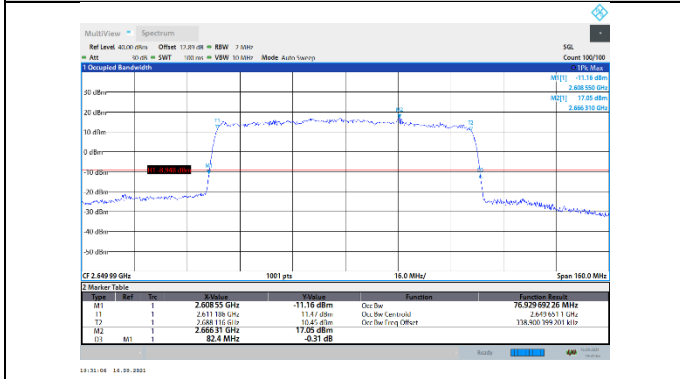

N41-30kHz-80MHz-DFT-64QAM-Mid-Outer_Full---PASS

N41-30kHz-80MHz-DFT-64QAM-High-Outer_Full---PASS

N41-30kHz-80MHz-DFT-256QAM-Low-Outer_Full---PASS

N41-30kHz-80MHz-DFT-256QAM-Mid-Outer_Full---PASS

N41-30kHz-80MHz-DFT-256QAM-High-Outer_Full---PASS