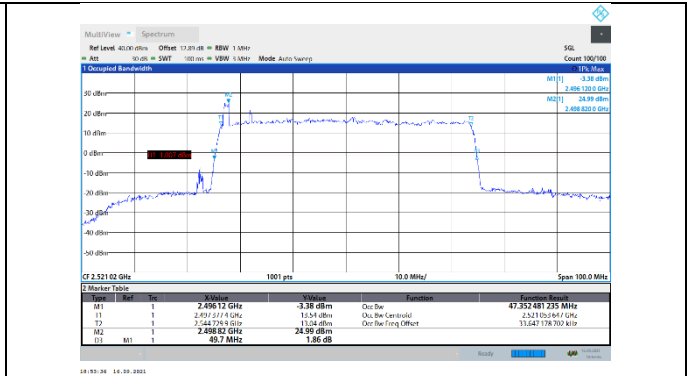

N41-30kHz-50MHz-DFT-256QAM-Mid-Outer_Full---PASS

N41-30kHz-50MHz-CP-QPSK-Low-Outer_Full---PASS