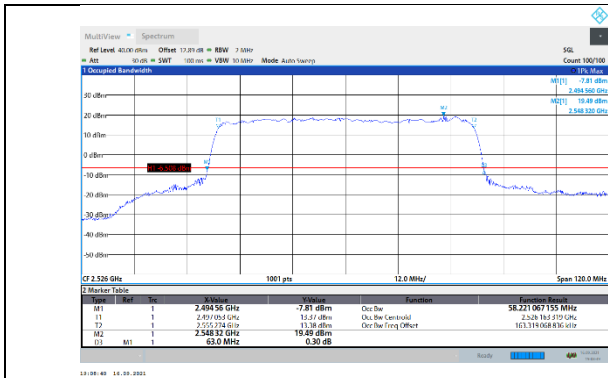

N41-30kHz-60MHz-CP-16QAM-Mid-Outer_Full---PASS

N41-30kHz-60MHz-CP-64QAM-Low-Outer_Full---PASS