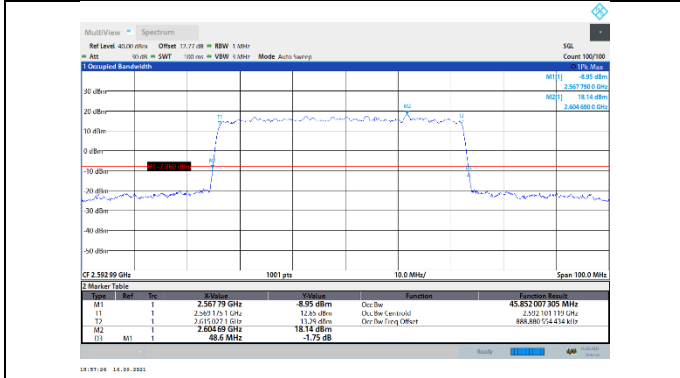

N41-30kHz-50MHz-DFT-16QAM-High-Outer_Full---PASS

N41-30kHz-50MHz-DFT-64QAM-Mid-Outer_Full---PASS