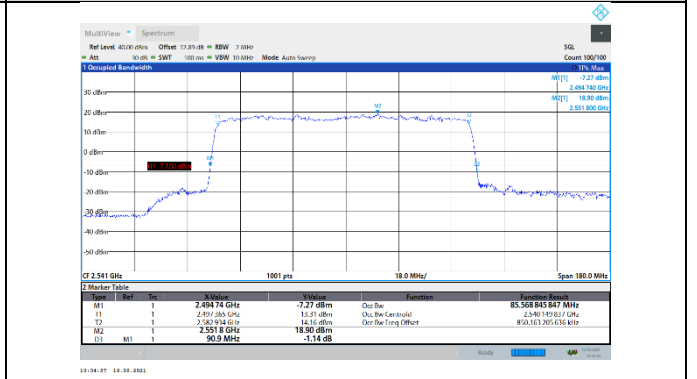

N41-30kHz-80MHz-CP-256QAM-Mid-Outer_Full---
PASS

N41-30kHz-80MHz-CP-256QAM-High-Outer_Full---
PASS

N41-30kHz-90MHz-DFT-QPSK-Low-Outer_Full---PASS

N41-30kHz-90MHz-DFT-QPSK-Mid-Outer_Full---PASS

N41-30kHz-90MHz-DFT-QPSK-High-Outer_Full---PASS