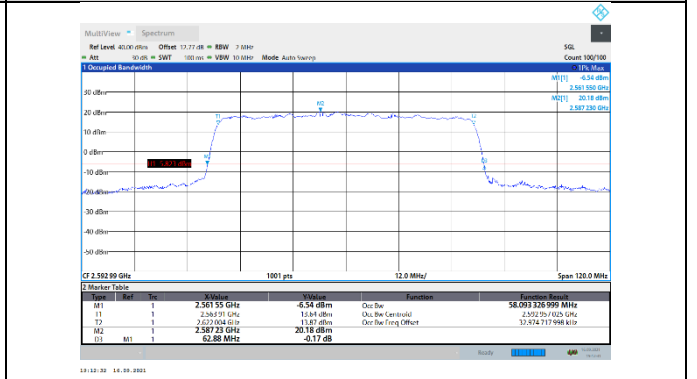

N41-30kHz-60MHz-DFT-256QAM-High-Outer_Full---PASS

N41-30kHz-60MHz-CP-QPSK-Mid-Outer_Full---PASS