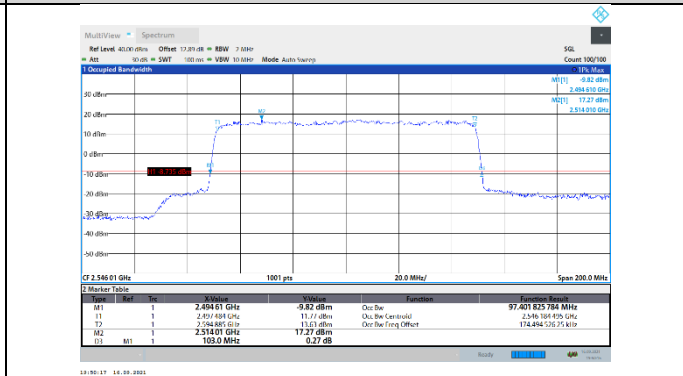

N41-30kHz-100MHz-DFT-256QAM-Mid-Outer_Full--
PASS

N41-30kHz-100MHz-CP-QPSK-Low-Outer_Full--
PASS