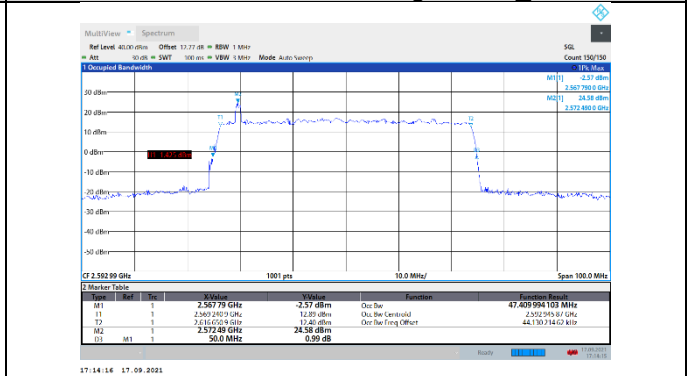

N41-30kHz-50MHz-CP-QPSK-High-Outer_Full---PASS

N41-30kHz-50MHz-CP-16QAM-Mid-Outer_Full---PASS