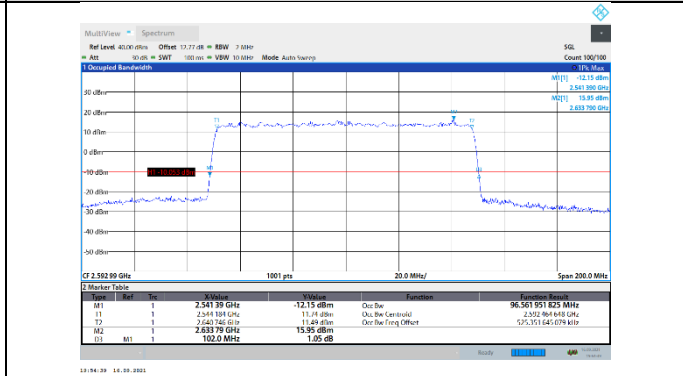

N41-30kHz-100MHz-DFT-64QAM-High-Outer_Full--
PASS

N41-30kHz-100MHz-DFT-256QAM-Mid-Outer_Full--
PASS