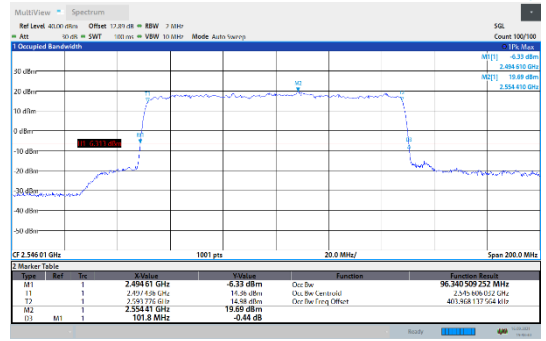

N41-30kHz-90MHz-CP-256QAM-High-Outer_Full---PASS

N41-30kHz-100MHz-DFT-QPSK-Low-Outer_Full---
PASS