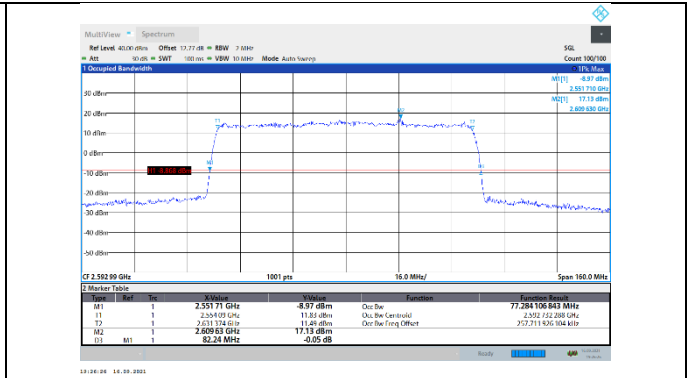

N41-30kHz-80MHz-DFT-64QAM-High-Outer_Full---PASS

N41-30kHz-80MHz-DFT-256QAM-Mid-Outer_Full---PASS