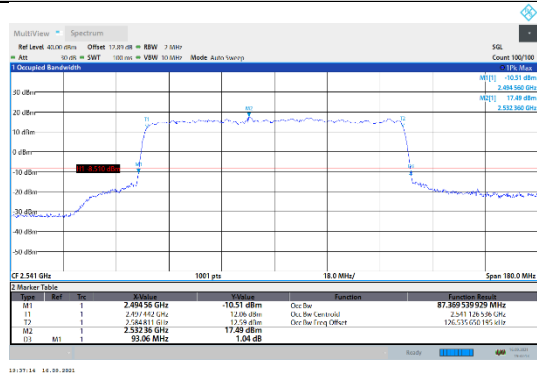

N41-30kHz-90MHz-CP-QPSK-Mid-Outer_Full---PASS

N41-30kHz-90MHz-CP-QPSK-High-Outer_Full---PASS

N41-30kHz-90MHz-CP-16QAM-Low-Outer_Full---PASS

N41-30kHz-90MHz-CP-16QAM-Mid-Outer_Full---PASS

N41-30kHz-90MHz-CP-16QAM-High-Outer_Full---PASS