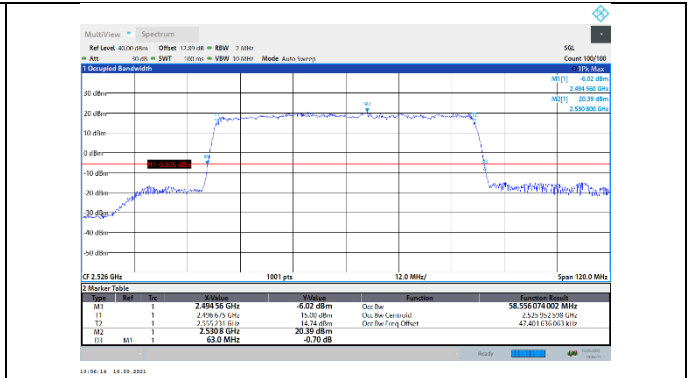

N41-30kHz-60MHz-DFT-QPSK-Mid-Outer_Full---PASS

N41-30kHz-60MHz-DFT-16QAM-Low-Outer_Full--PASS