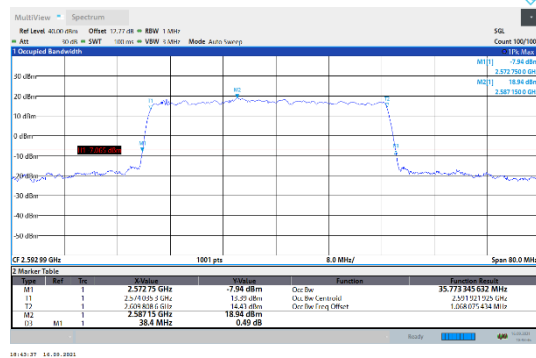

N41-30kHz-40MHz-DFT-16QAM-Mid-Outer_Full---
PASS

N41-30kHz-40MHz-DFT-16QAM-High-Outer_Full---
PASS

N41-30kHz-40MHz-DFT-64QAM-Low-Outer_Full---
PASS

N41-30kHz-40MHz-DFT-64QAM-Mid-Outer_Full---
PASS

N41-30kHz-40MHz-DFT-64QAM-High-Outer_Full---
PASS