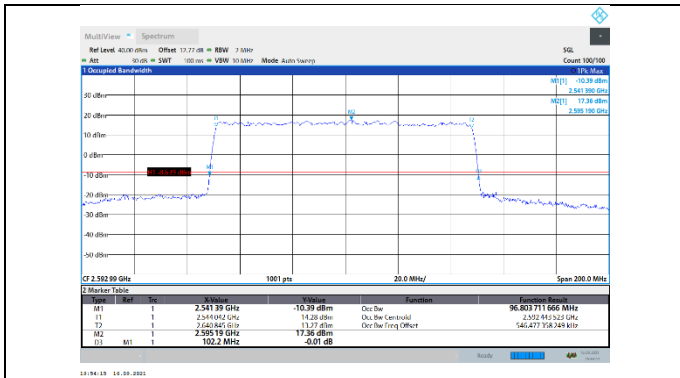

N41-30kHz-100MHz-DFT-16QAM-High-Outer_Full---
PASS

N41-30kHz-100MHz-DFT-64QAM-Mid-Outer_Full--
PASS