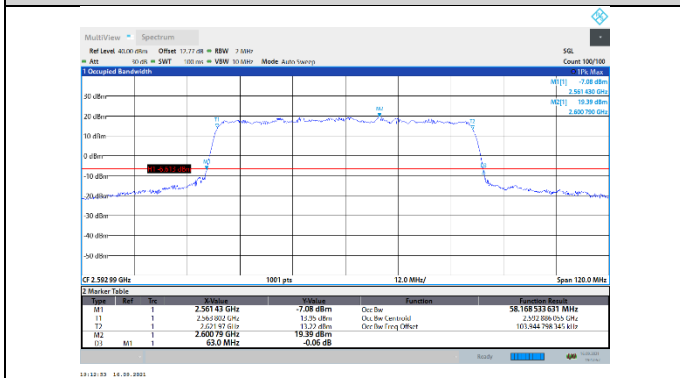

N41-30kHz-60MHz-DFT-256QAM-High-Outer_Full---PASS

N41-30kHz-60MHz-CP-QPSK-Low-Outer_Full---PASS

N41-30kHz-60MHz-CP-QPSK-Mid-Outer_Full---PASS

N41-30kHz-60MHz-CP-QPSK-High-Outer_Full---PASS

N41-30kHz-60MHz-CP-16QAM-Low-Outer_Full---PASS