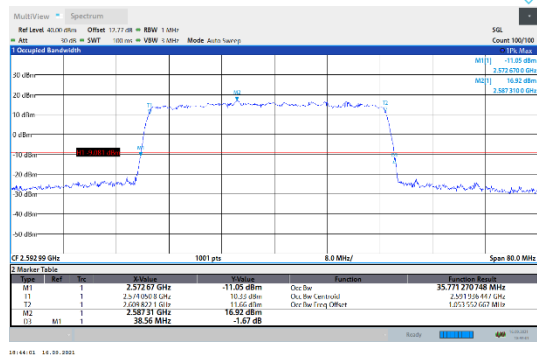

N41-30kHz-40MHz-DFT-64QAM-High-Outer_Full---
PASS

N41-30kHz-40MHz-DFT-256QAM-Mid-Outer_Full---
PASS