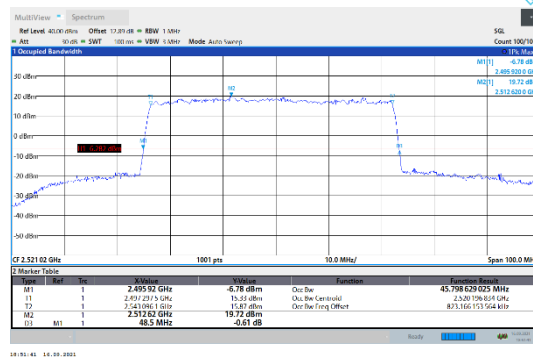

N41-30kHz-40MHz-CP-64QAM-Mid-Outer_Full---PASS

N41-30kHz-40MHz-CP-64QAM-High-Outer_Full---PASS

N41-30kHz-40MHz-CP-256QAM-Low-Outer_Full---PASS

N41-30kHz-40MHz-CP-256QAM-Mid-Outer_Full---PASS

N41-30kHz-40MHz-CP-256QAM-High-Outer_Full---PASS