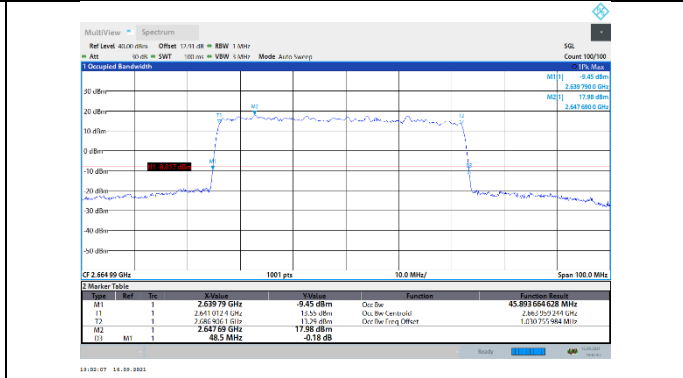

N41-30kHz-50MHz-DFT-64QAM-Low-Outer_Full---PASS

N41-30kHz-50MHz-DFT-64QAM-High-Outer_Full---PASS