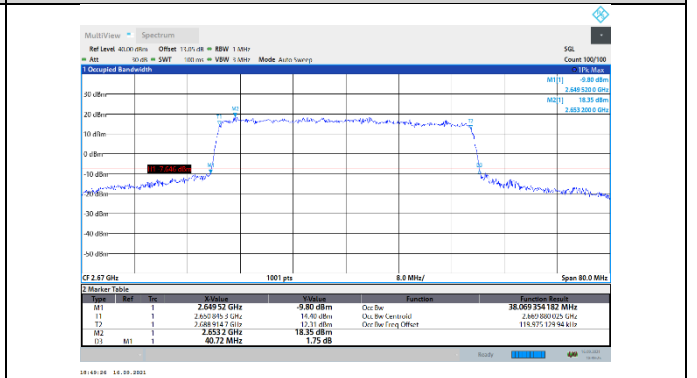

N41-30kHz-40MHz-CP-16QAM-Low-Outer_Full---PASS

N41-30kHz-40MHz-CP-16QAM-High-Outer_Full---PASS