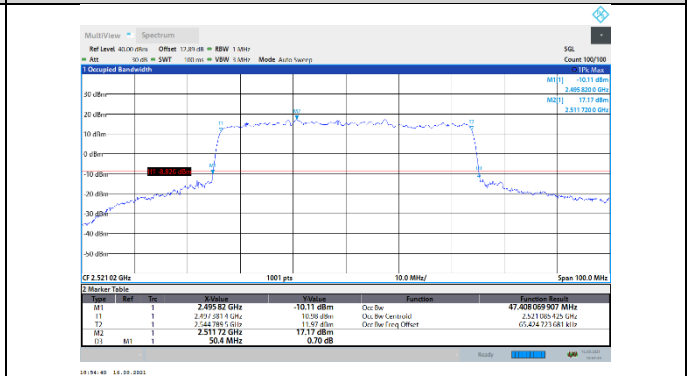

N41-30kHz-50MHz-CP-16QAM-Mid-Outer_Full---PASS

N41-30kHz-50MHz-CP-64QAM-Low-Outer_Full---PASS