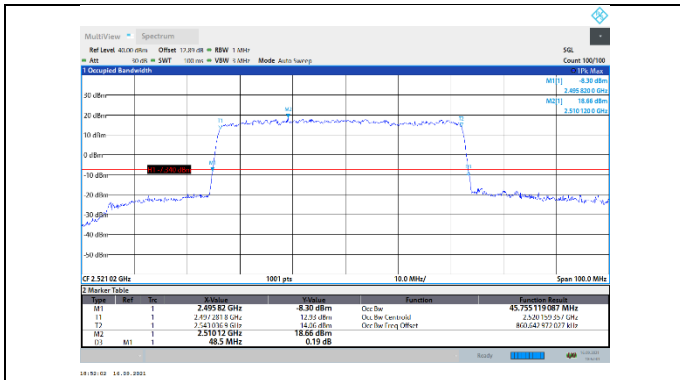

N41-30kHz-50MHz-DFT-QPSK-Mid-Outer_Full---PASS

N41-30kHz-50MHz-DFT-16QAM-Low-Outer_Full---PASS