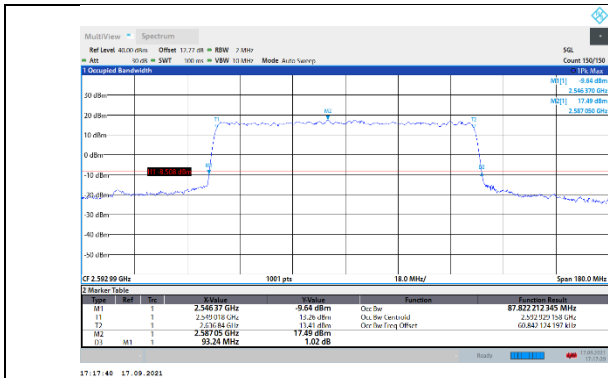

N41-30kHz-90MHz-CP-QPSK-High-Outer_Full---PASS

N41-30kHz-90MHz-CP-16QAM-Mid-Outer_Full---PASS