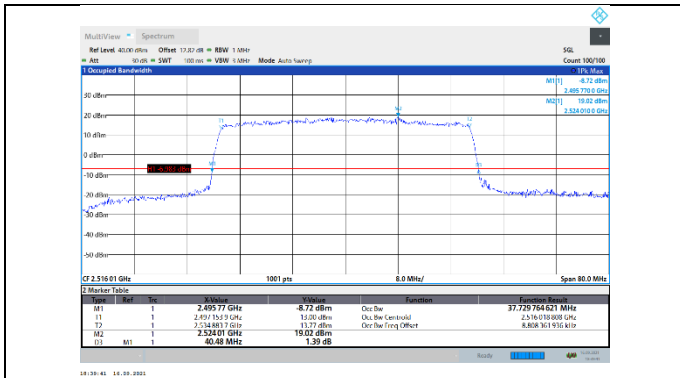

N41-30kHz-40MHz-DFT-256QAM-Mid-Outer_Full---
PASS

N41-30kHz-40MHz-CP-QPSK-Low-Outer_Full---PASS