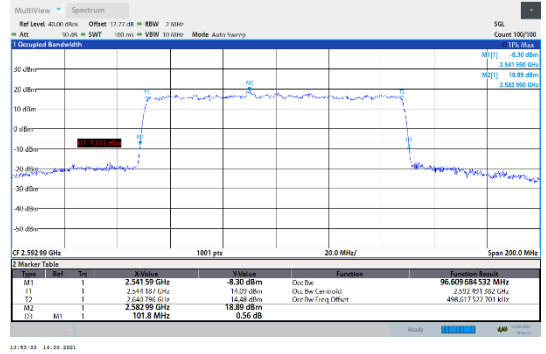

N41-30kHz-90MHz-CP-256QAM-High-Outer_Full---PASS

N41-30kHz-100MHz-DFT-QPSK-Low-Outer_Full---
PASS

N41-30kHz-100MHz-DFT-QPSK-Mid-Outer_Full---
PASS

N41-30kHz-100MHz-DFT-QPSK-High-Outer_Full---
PASS

N41-30kHz-100MHz-DFT-16QAM-Low-Outer_Full---
PASS