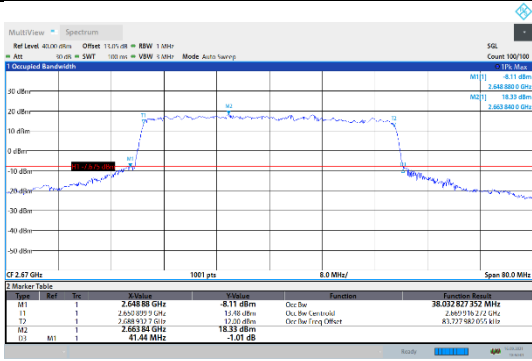

N41-30kHz-40MHz-CP-64QAM-Low-Outer_Full---PASS

N41-30kHz-40MHz-CP-64QAM-High-Outer_Full---PASS