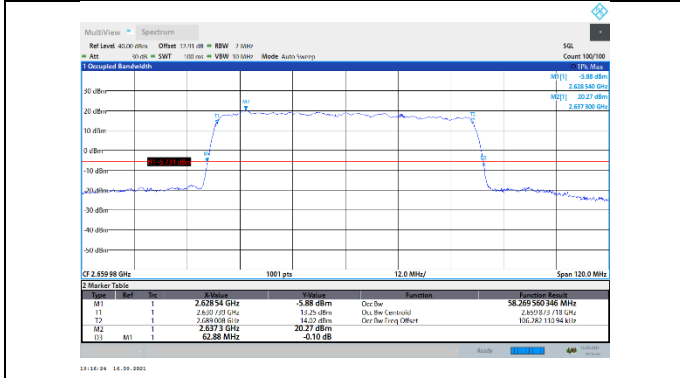

N41-30kHz-60MHz-DFT-64QAM-Low-Outer_Full--PASS

N41-30kHz-60MHz-DFT-64QAM-High-Outer_Full--PASS