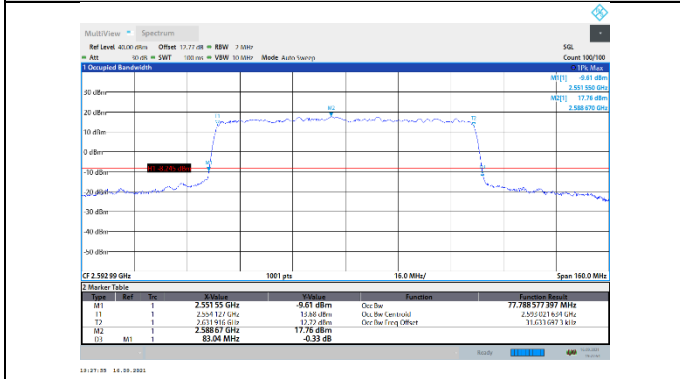

N41-30kHz-80MHz-CP-16QAM-High-Outer_Full---
PASS

N41-30kHz-80MHz-CP-64QAM-Mid-Outer_Full---
PASS