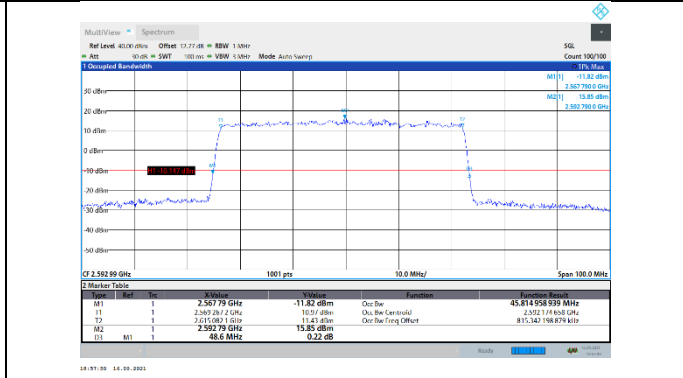

N41-30kHz-50MHz-DFT-16QAM-High-Outer_Full---PASS

N41-30kHz-50MHz-DFT-64QAM-Low-Outer_Full---PASS

N41-30kHz-50MHz-DFT-64QAM-Mid-Outer_Full---PASS

N41-30kHz-50MHz-DFT-64QAM-High-Outer_Full---PASS

N41-30kHz-50MHz-DFT-256QAM-Low-Outer_Full---PASS