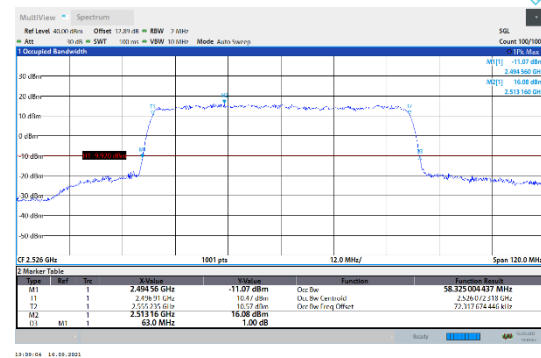

N41-30kHz-60MHz-CP-16QAM-Mid-Outer_Full---PASS

N41-30kHz-60MHz-CP-16QAM-High-Outer_Full---PASS

N41-30kHz-60MHz-CP-64QAM-Low-Outer_Full---PASS

N41-30kHz-60MHz-CP-64QAM-Mid-Outer_Full---PASS

N41-30kHz-60MHz-CP-64QAM-High-Outer_Full---PASS