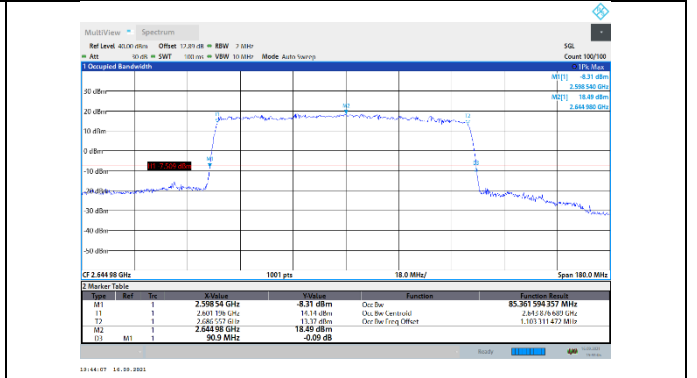

N41-30kHz-90MHz-DFT-16QAM-Low-Outer_Full---PASS

N41-30kHz-90MHz-DFT-16QAM-High-Outer_Full---PASS