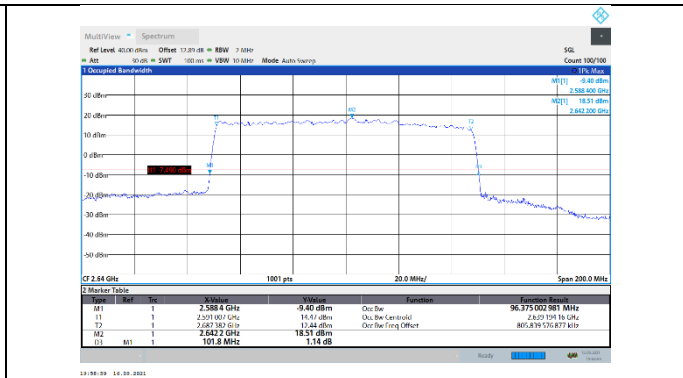

N41-30kHz-100MHz-DFT-16QAM-Mid-Outer_Full---
PASS

N41-30kHz-100MHz-DFT-16QAM-High-Outer_Full---
PASS

N41-30kHz-100MHz-DFT-64QAM-Low-Outer_Full---
PASS

N41-30kHz-100MHz-DFT-64QAM-Mid-Outer_Full--
PASS

N41-30kHz-100MHz-DFT-64QAM-High-Outer_Full--
PASS