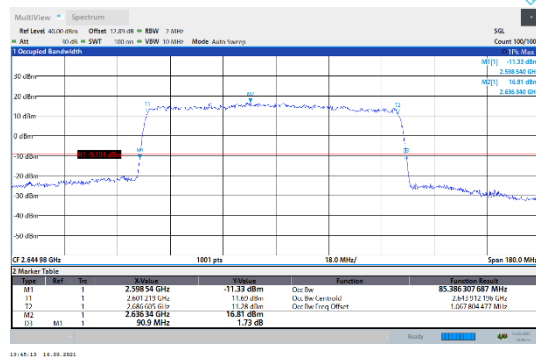

N41-30kHz-90MHz-DFT-256QAM-Low-Outer_Full---PASS

N41-30kHz-90MHz-DFT-256QAM-High-Outer_Full---PASS