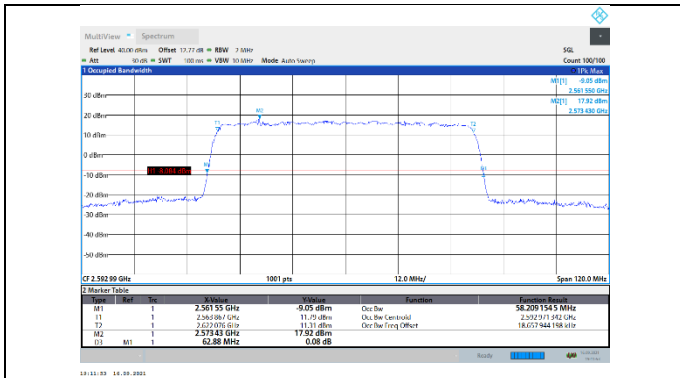

N41-30kHz-60MHz-DFT-64QAM-Low-Outer_Full--PASS

N41-30kHz-60MHz-DFT-64QAM-Mid-Outer_Full--PASS

N41-30kHz-60MHz-DFT-64QAM-High-Outer_Full--PASS

N41-30kHz-60MHz-DFT-256QAM-Low-Outer_Full--PASS

N41-30kHz-60MHz-DFT-256QAM-Mid-Outer_Full---PASS