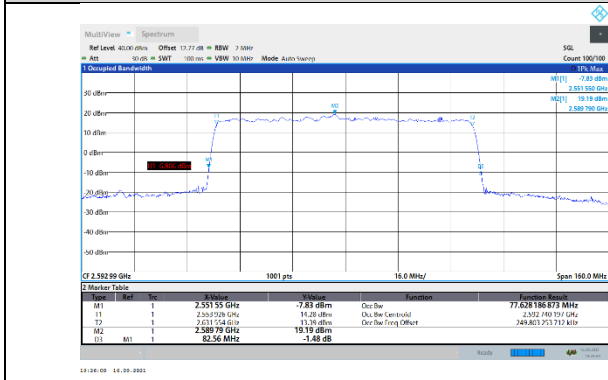

N41-30kHz-80MHz-DFT-QPSK-High-Outer_Full---PASS

N41-30kHz-80MHz-DFT-16QAM-Low-Outer_Full---PASS

N41-30kHz-80MHz-DFT-16QAM-Mid-Outer_Full---PASS

N41-30kHz-80MHz-DFT-16QAM-High-Outer_Full---PASS

N41-30kHz-80MHz-DFT-64QAM-Low-Outer_Full---PASS