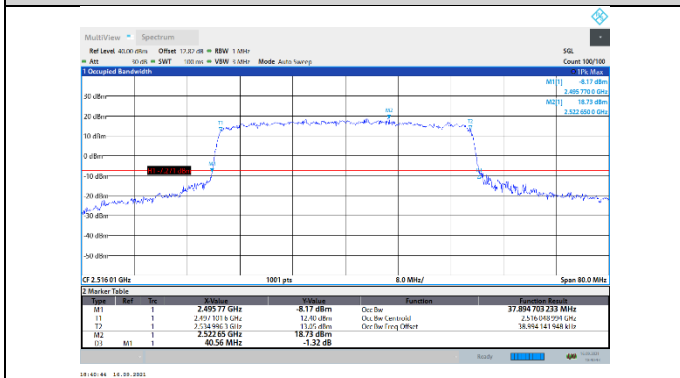

N41-30kHz-40MHz-CP-QPSK-High-Outer_Full---PASS

N41-30kHz-40MHz-CP-16QAM-Low-Outer_Full---PASS

N41-30kHz-40MHz-CP-16QAM-Mid-Outer_Full---PASS

N41-30kHz-40MHz-CP-16QAM-High-Outer_Full---PASS

N41-30kHz-40MHz-CP-64QAM-Low-Outer_Full---PASS