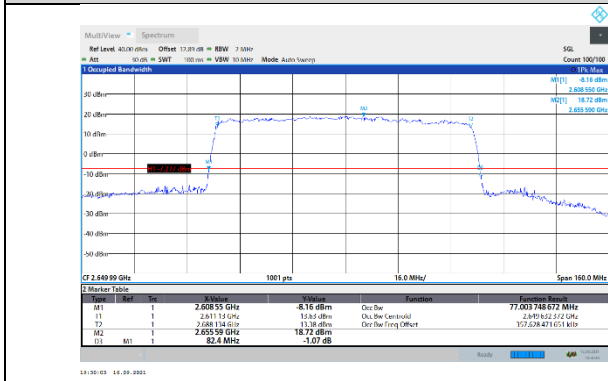

N41-30kHz-80MHz-DFT-16QAM-Low-Outer_Full---PASS

N41-30kHz-80MHz-DFT-16QAM-High-Outer_Full---PASS