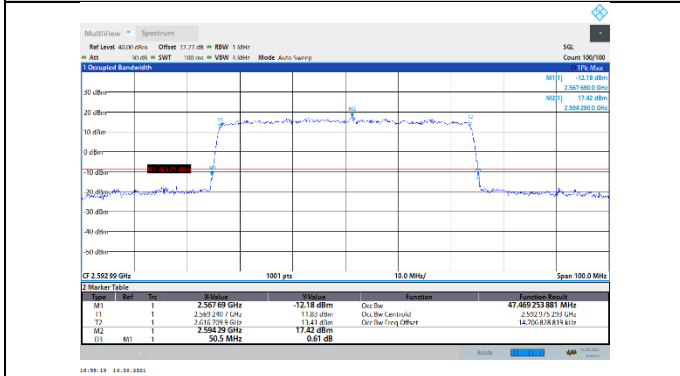

N41-30kHz-50MHz-DFT-256QAM-High-Outer_Full---PASS

N41-30kHz-50MHz-CP-QPSK-Mid-Outer_Full---PASS