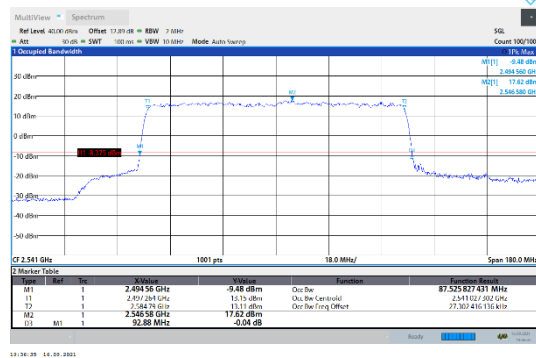

N41-30kHz-90MHz-CP-QPSK-Mid-Outer_Full---PASS

N41-30kHz-90MHz-CP-16QAM-Low-Outer_Full---PASS