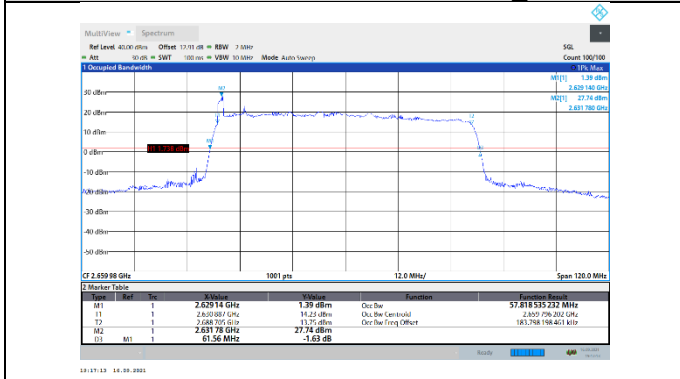

N41-30kHz-60MHz-CP-QPSK-Low-Outer_Full---PASS

N41-30kHz-60MHz-CP-QPSK-High-Outer_Full---PASS