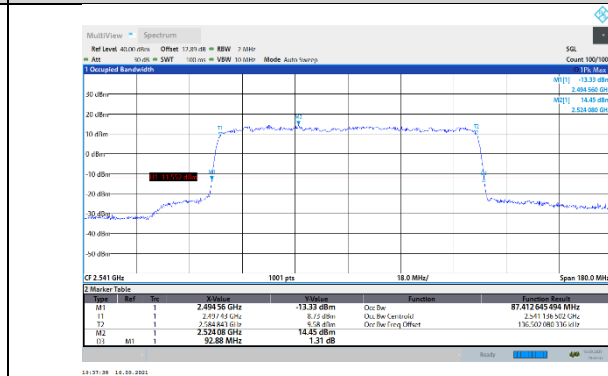

N41-30kHz-90MHz-CP-64QAM-Mid-Outer_Full---PASS

N41-30kHz-90MHz-CP-256QAM-Low-Outer_Full---PASS