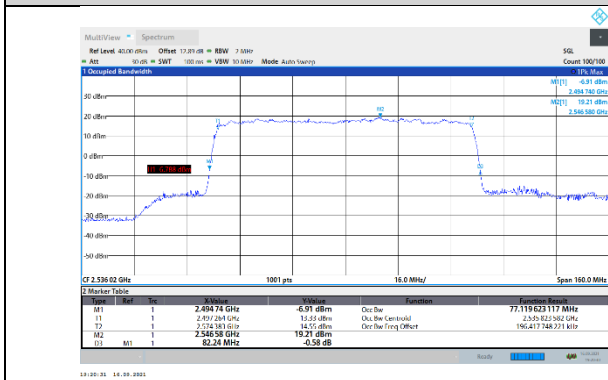

N41-30kHz-80MHz-DFT-QPSK-Mid-Outer_Full---PASS

N41-30kHz-80MHz-DFT-16QAM-Low-Outer_Full---PASS