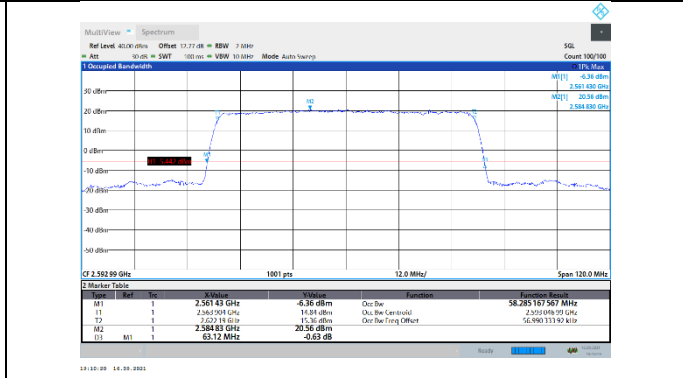

N41-30kHz-50MHz-CP-64QAM-High-Outer_Full---PASS

N41-30kHz-50MHz-CP-256QAM-Low-Outer_Full---PASS

N41-30kHz-50MHz-CP-256QAM-Mid-Outer_Full---PASS

N41-30kHz-50MHz-CP-256QAM-High-Outer_Full---PASS

N41-30kHz-60MHz-DFT-QPSK-Low-Outer_Full---PASS