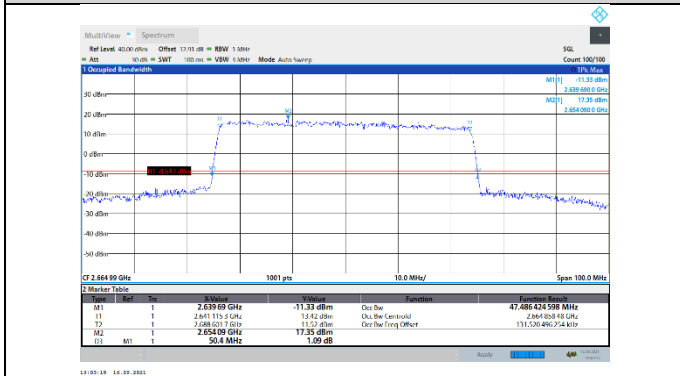

N41-30kHz-50MHz-CP-16QAM-Low-Outer_Full---PASS

N41-30kHz-50MHz-CP-16QAM-High-Outer_Full---PASS