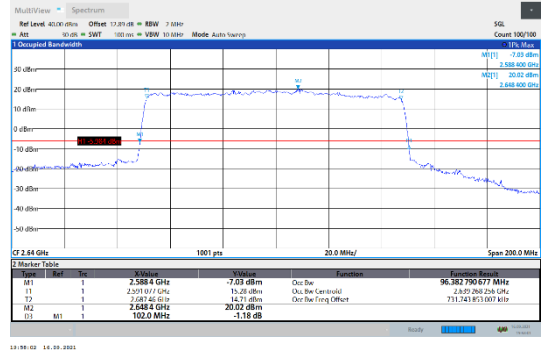

N41-30kHz-100MHz-DFT-QPSK-Low-Outer_Full---
PASS

N41-30kHz-100MHz-DFT-QPSK-High-Outer_Full---
PASS