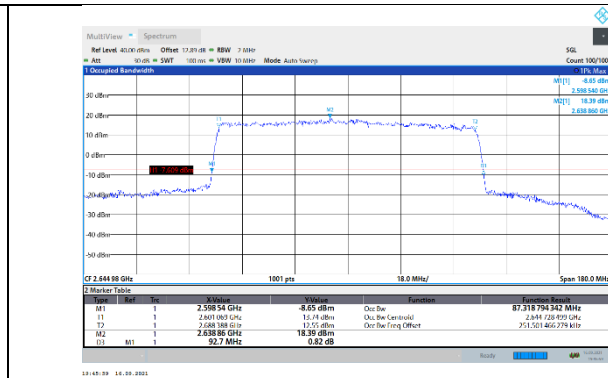

N41-30kHz-90MHz-CP-QPSK-Mid-Outer_Full---PASS

N41-30kHz-90MHz-CP-QPSK-High-Outer_Full---PASS

N41-30kHz-90MHz-CP-16QAM-Low-Outer_Full---PASS

N41-30kHz-90MHz-CP-16QAM-Mid-Outer_Full---PASS

N41-30kHz-90MHz-CP-16QAM-High-Outer_Full---PASS