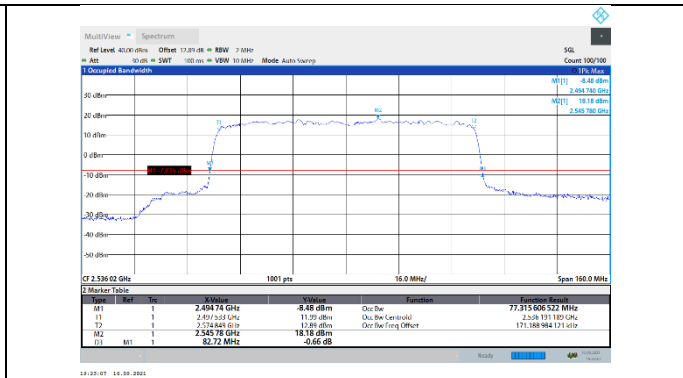

N41-30kHz-80MHz-CP-16QAM-Mid-Outer_Full---PASS

N41-30kHz-80MHz-CP-64QAM-Low-Outer_Full---
PASS