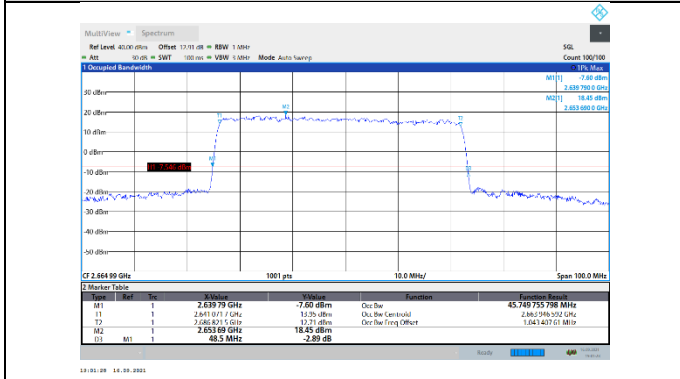

N41-30kHz-50MHz-DFT-QPSK-Low-Outer_Full---PASS

N41-30kHz-50MHz-DFT-QPSK-Mid-Outer_Full---PASS

N41-30kHz-50MHz-DFT-QPSK-High-Outer_Full---PASS

N41-30kHz-50MHz-DFT-16QAM-Low-Outer_Full---PASS

N41-30kHz-50MHz-DFT-16QAM-Mid-Outer_Full---PASS