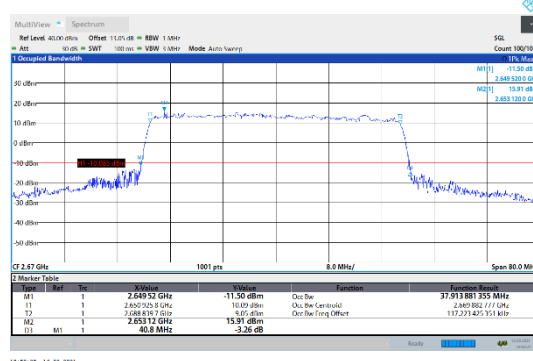

N41-30kHz-40MHz-CP-64QAM-Mid-Outer_Full---PASS

N41-30kHz-40MHz-CP-64QAM-High-Outer_Full---PASS

N41-30kHz-40MHz-CP-256QAM-Low-Outer_Full---PASS

N41-30kHz-40MHz-CP-256QAM-Mid-Outer_Full---PASS

N41-30kHz-40MHz-CP-256QAM-High-Outer_Full---PASS