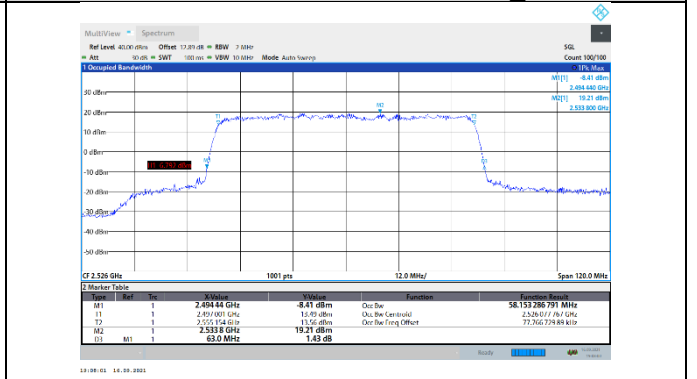

N41-30kHz-60MHz-DFT-256QAM-High-Outer_Full---PASS

N41-30kHz-60MHz-CP-QPSK-Low-Outer_Full---PASS

N41-30kHz-60MHz-CP-QPSK-Mid-Outer_Full---PASS

N41-30kHz-60MHz-CP-QPSK-High-Outer_Full---PASS

N41-30kHz-60MHz-CP-16QAM-Low-Outer_Full---PASS