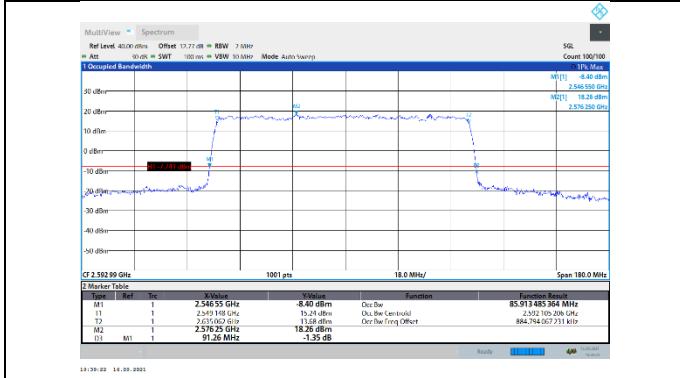

N41-30kHz-90MHz-DFT-QPSK-High-Outer_Full---PASS

N41-30kHz-90MHz-DFT-16QAM-Mid-Outer_Full---PASS