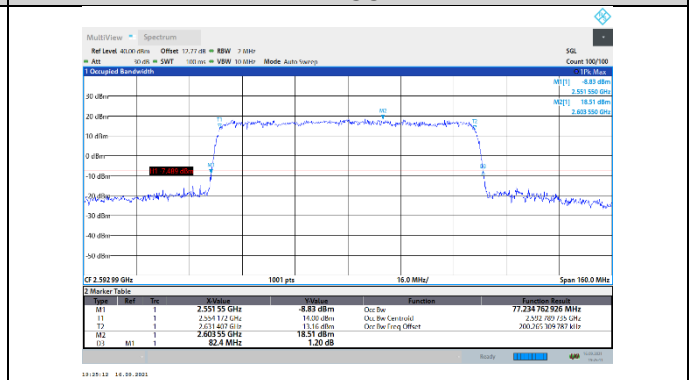

N41-30kHz-80MHz-DFT-QPSK-High-Outer_Full---PASS

N41-30kHz-80MHz-DFT-16QAM-Mid-Outer_Full---PASS