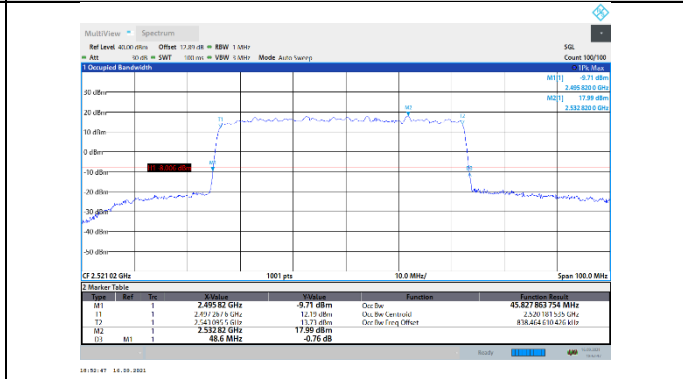

N41-30kHz-50MHz-DFT-16QAM-Mid-Outer_Full---PASS

N41-30kHz-50MHz-DFT-64QAM-Low-Outer_Full---PASS