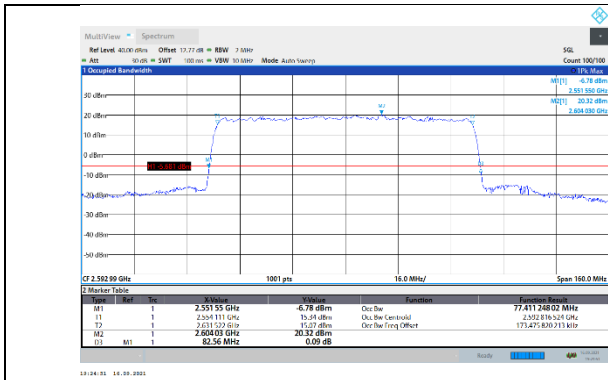

N41-30kHz-60MHz-CP-256QAM-Low-Outer_Full---PASS

N41-30kHz-60MHz-CP-256QAM-Mid-Outer_Full---PASS

N41-30kHz-60MHz-CP-256QAM-High-Outer_Full---PASS

N41-30kHz-80MHz-DFT-QPSK-Low-Outer_Full---PASS

N41-30kHz-80MHz-DFT-QPSK-Mid-Outer_Full---PASS