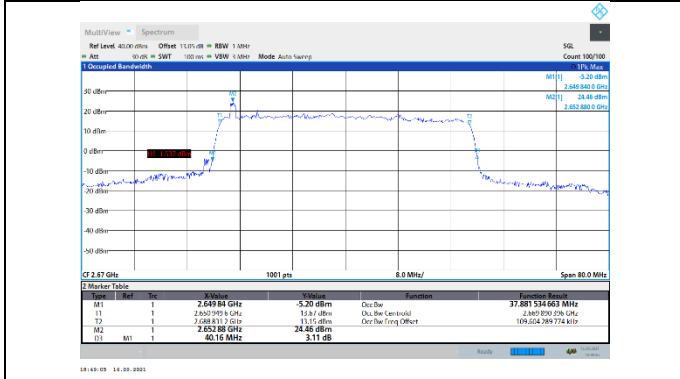

N41-30kHz-40MHz-DFT-256QAM-Low-Outer_Full---
PASS

N41-30kHz-40MHz-DFT-256QAM-Mid-Outer_Full---
PASS

N41-30kHz-40MHz-DFT-256QAM-High-Outer_Full---
PASS

N41-30kHz-40MHz-CP-QPSK-Low-Outer_Full---PASS

N41-30kHz-40MHz-CP-QPSK-Mid-Outer_Full---PASS