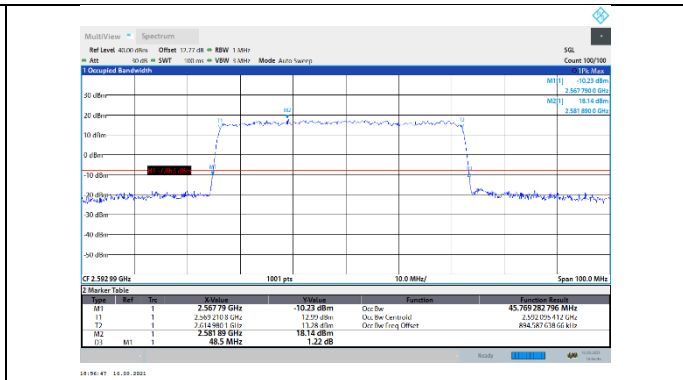

N41-30kHz-50MHz-DFT-QPSK-Low-Outer_Full---PASS

N41-30kHz-50MHz-DFT-QPSK-Mid-Outer_Full---PASS

N41-30kHz-50MHz-DFT-QPSK-High-Outer_Full---PASS

N41-30kHz-50MHz-DFT-16QAM-Low-Outer_Full---PASS

N41-30kHz-50MHz-DFT-16QAM-Mid-Outer_Full---PASS