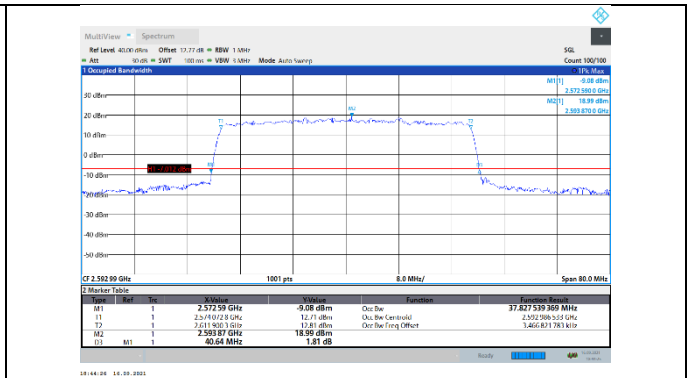

N41-30kHz-40MHz-DFT-256QAM-Low-Outer_Full---
PASS

N41-30kHz-40MHz-DFT-256QAM-Mid-Outer_Full---
PASS

N41-30kHz-40MHz-DFT-256QAM-High-Outer_Full---
PASS

N41-30kHz-40MHz-CP-QPSK-Low-Outer_Full---PASS

N41-30kHz-40MHz-CP-QPSK-Mid-Outer_Full---PASS