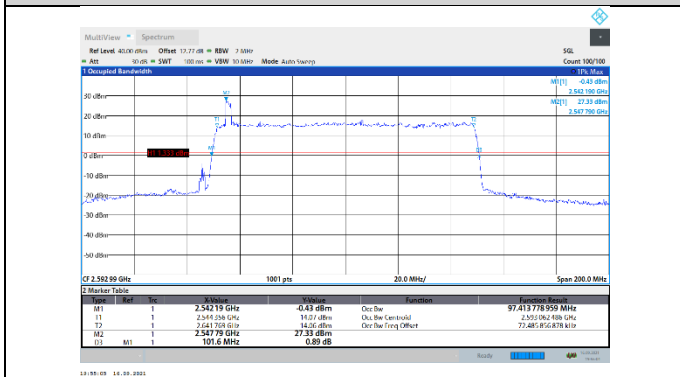

N41-30kHz-100MHz-DFT-256QAM-Low-Outer_Full--
PASS

N41-30kHz-100MHz-DFT-256QAM-Mid-Outer_Full--
PASS

N41-30kHz-100MHz-DFT-256QAM-High-Outer_Full--
PASS

N41-30kHz-100MHz-CP-QPSK-Low-Outer_Full--
PASS

N41-30kHz-100MHz-CP-QPSK-Mid-Outer_Full--
PASS