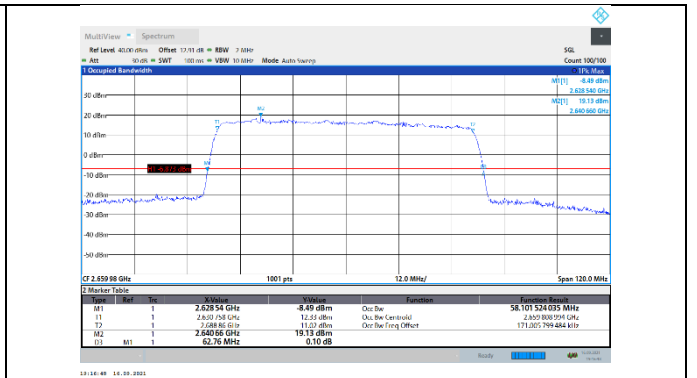

N41-30kHz-60MHz-DFT-64QAM-Low-Outer_Full--PASS

N41-30kHz-60MHz-DFT-64QAM-Mid-Outer_Full--PASS

N41-30kHz-60MHz-DFT-64QAM-High-Outer_Full--PASS

N41-30kHz-60MHz-DFT-256QAM-Low-Outer_Full--PASS

N41-30kHz-60MHz-DFT-256QAM-Mid-Outer_Full---PASS