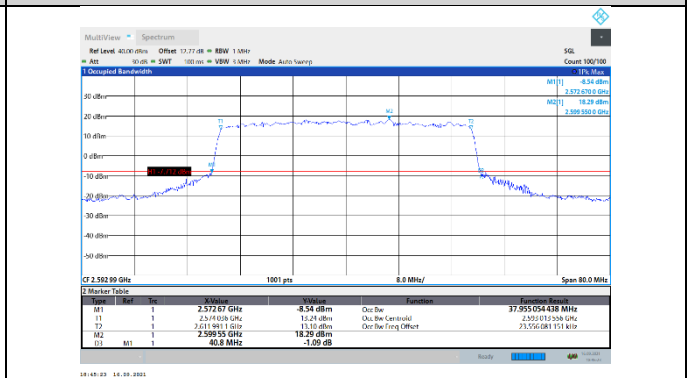

N41-30kHz-40MHz-CP-QPSK-High-Outer_Full---PASS

N41-30kHz-40MHz-CP-16QAM-Low-Outer_Full---PASS

N41-30kHz-40MHz-CP-16QAM-Mid-Outer_Full---PASS

N41-30kHz-40MHz-CP-16QAM-High-Outer_Full---PASS

N41-30kHz-40MHz-CP-64QAM-Low-Outer_Full---PASS