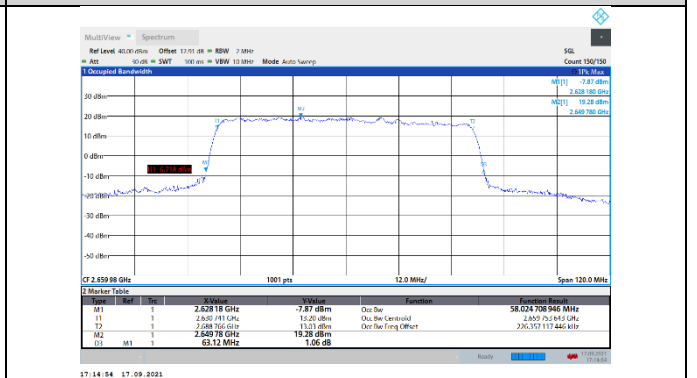

N41-30kHz-60MHz-CP-16QAM-Low-Outer_Full---PASS

N41-30kHz-60MHz-CP-16QAM-High-Outer_Full---PASS