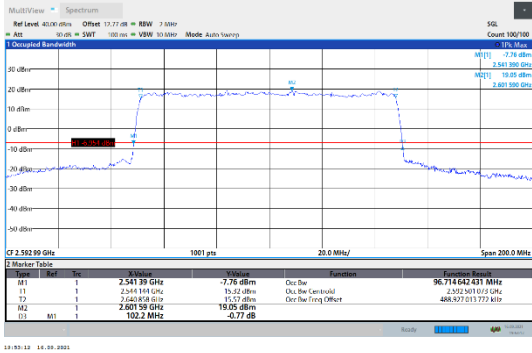

N41-30kHz-90MHz-CP-256QAM-Mid-Outer_Full---PASS

N41-30kHz-100MHz-DFT-QPSK-Mid-Outer_Full---
PASS