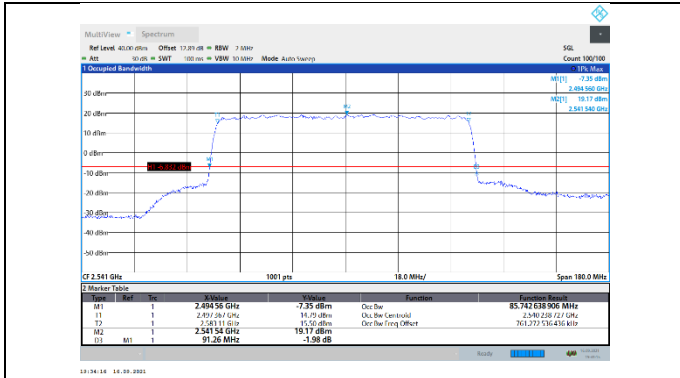

N41-30kHz-80MHz-CP-256QAM-High-Outer_Full---
PASS

N41-30kHz-90MHz-DFT-QPSK-Low-Outer_Full---PASS