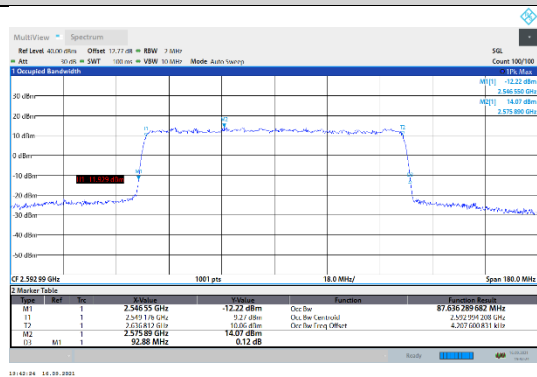

N41-30kHz-90MHz-CP-64QAM-Low-Outer_Full---PASS

N41-30kHz-90MHz-CP-64QAM-Mid-Outer_Full---PASS

N41-30kHz-90MHz-CP-64QAM-High-Outer_Full---PASS

N41-30kHz-90MHz-CP-256QAM-Low-Outer_Full---PASS

N41-30kHz-90MHz-CP-256QAM-Mid-Outer_Full---PASS