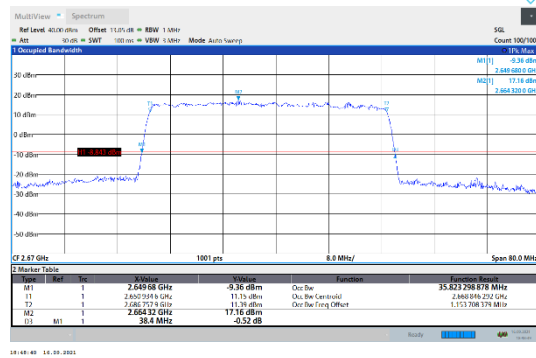

N41-30kHz-40MHz-DFT-256QAM-Low-Outer_Full---
PASS

N41-30kHz-40MHz-DFT-256QAM-High-Outer_Full---
PASS