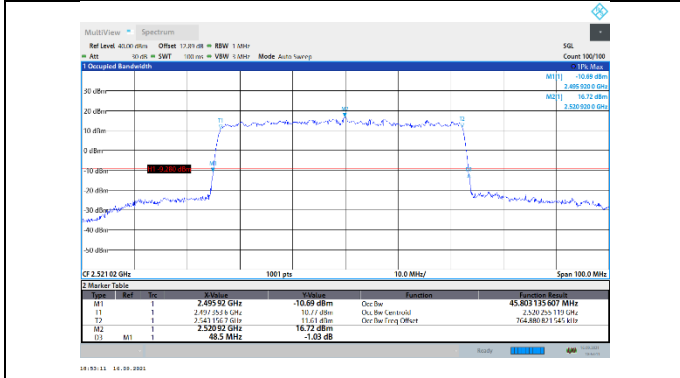

N41-30kHz-50MHz-DFT-16QAM-High-Outer_Full---PASS

N41-30kHz-50MHz-DFT-64QAM-Low-Outer_Full---PASS

N41-30kHz-50MHz-DFT-64QAM-Mid-Outer_Full---PASS

N41-30kHz-50MHz-DFT-64QAM-High-Outer_Full---PASS

N41-30kHz-50MHz-DFT-256QAM-Low-Outer_Full---PASS