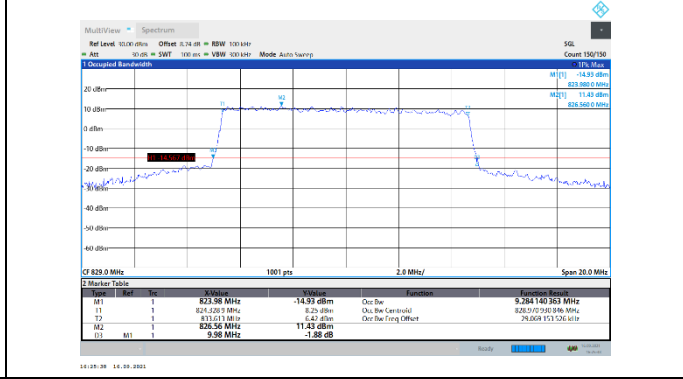

N5-15kHz-10MHz-CP-16QAM-Mid-Outer_Full---PASS

N5-15kHz-10MHz-CP-64QAM-Low-Outer_Full---PASS