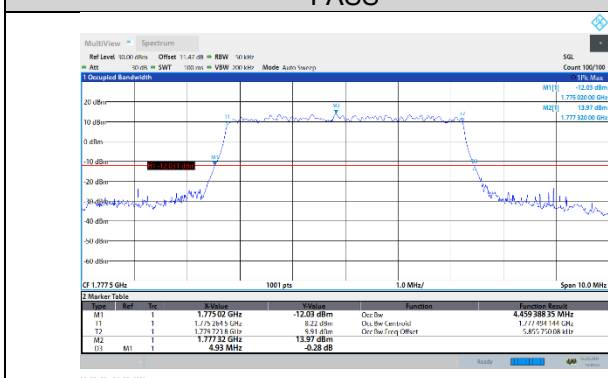

N66-15kHz-5MHz-DFT-16QAM-Mid-Outer_Full---PASS

N66-15kHz-5MHz-DFT-16QAM-High-Outer_Full---PASS

N66-15kHz-5MHz-DFT-64QAM-Low-Outer_Full---PASS

N66-15kHz-5MHz-DFT-64QAM-Mid-Outer_Full---PASS

N66-15kHz-5MHz-DFT-64QAM-High-Outer_Full---PASS