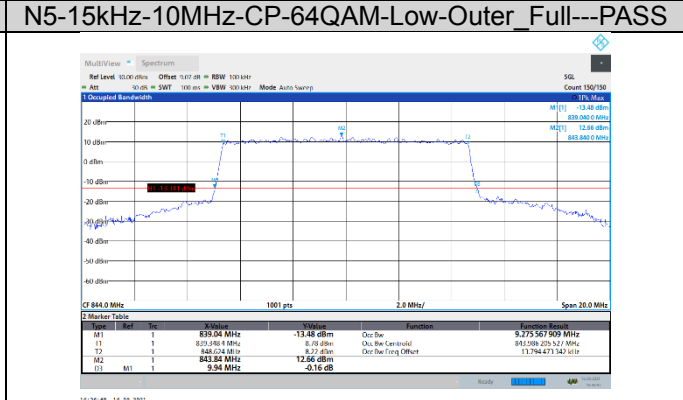

N5-15kHz-10MHz-CP-16QAM-Mid-Outer_Full---PASS

N5-15kHz-10MHz-CP-16QAM-High-Outer_Full---PASS

N5-15kHz-10MHz-CP-64QAM-Low-Outer_Full---PASS

N5-15kHz-10MHz-CP-64QAM-Mid-Outer_Full---PASS

N5-15kHz-10MHz-CP-64QAM-High-Outer_Full---PASS