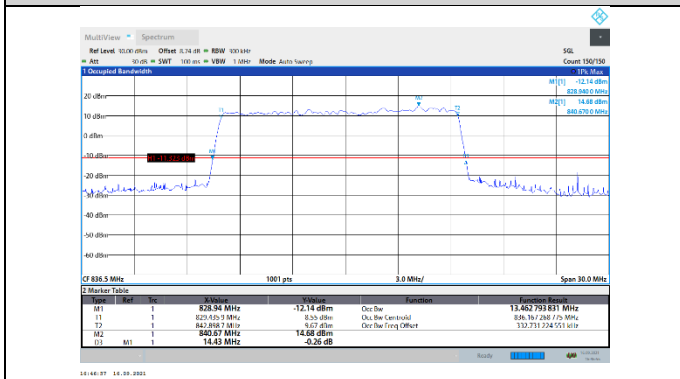

N5-15kHz-15MHz-DFT-64QAM-High-Outer_Full---PASS

N5-15kHz-15MHz-DFT-256QAM-Mid-Outer_Full---PASS