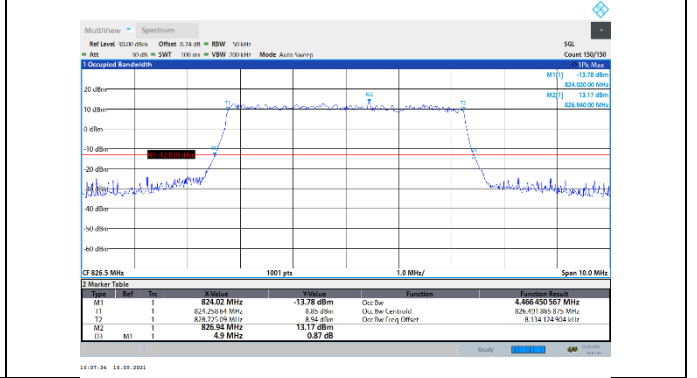

N5-15kHz-5MHz-DFT-QPSK-Mid-Outer_Full---PASS

N5-15kHz-5MHz-DFT-16QAM-Low-Outer_Full---PASS