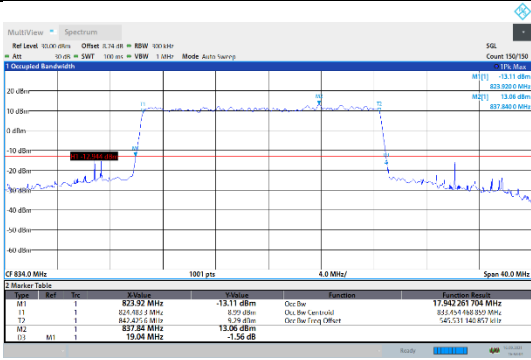

N5-15kHz-20MHz-DFT-64QAM-Mid-Outer_Full---
PASS

N5-15kHz-20MHz-DFT-256QAM-Low-Outer_Full---
PASS