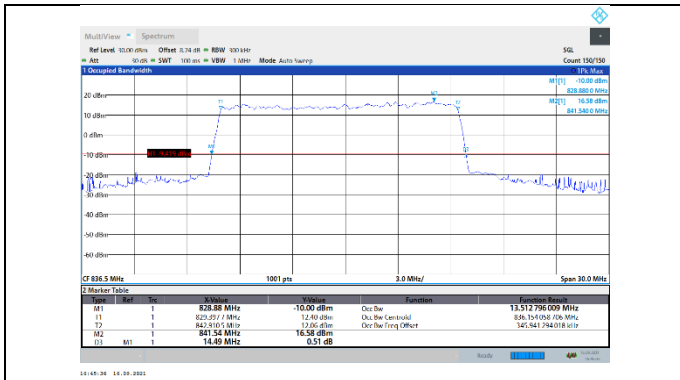

N5-15kHz-15MHz-DFT-QPSK-High-Outer_Full---PASS

N5-15kHz-15MHz-DFT-16QAM-Mid-Outer_Full---PASS