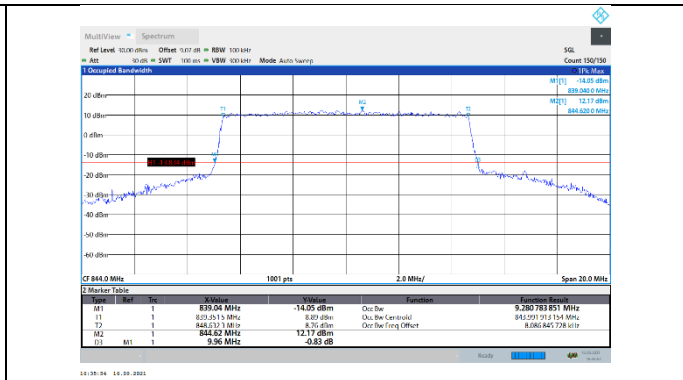

N5-15kHz-10MHz-CP-QPSK-Low-Outer_Full---PASS

N5-15kHz-10MHz-CP-QPSK-High-Outer_Full---PASS