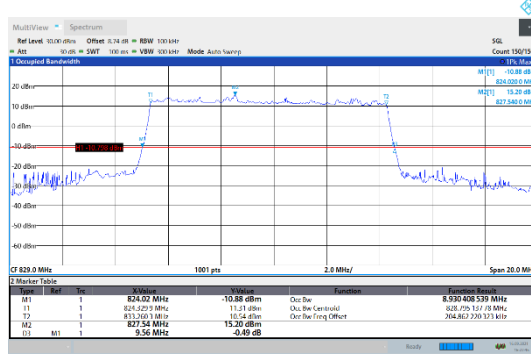

N5-15kHz-5MHz-CP-64QAM-High-Outer_Full---PASS

N5-15kHz-5MHz-CP-256QAM-Low-Outer_Full---PASS

N5-15kHz-5MHz-CP-256QAM-Mid-Outer_Full---PASS

N5-15kHz-5MHz-CP-256QAM-High-Outer_Full---PASS

N5-15kHz-10MHz-DFT-QPSK-Low-Outer_Full---PASS