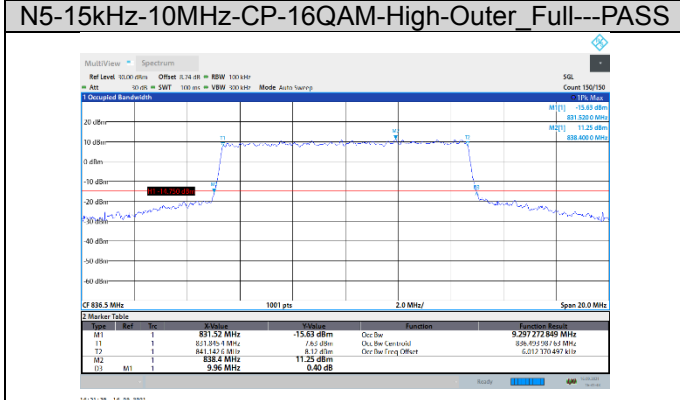

N5-15kHz-10MHz-CP-64QAM-Mid-Outer_Full---PASS