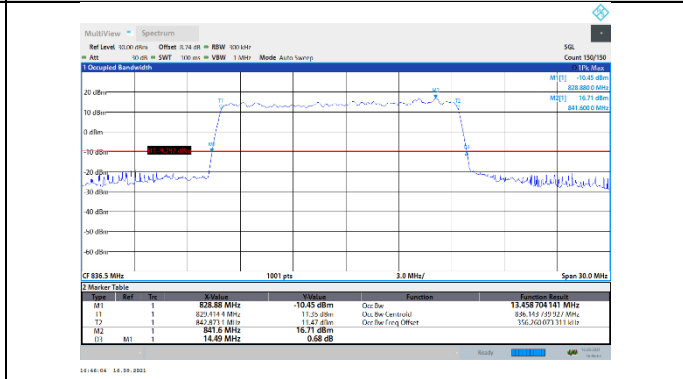

N5-15kHz-15MHz-DFT-QPSK-High-Outer_Full---PASS

N5-15kHz-15MHz-DFT-16QAM-Low-Outer_Full---PASS

N5-15kHz-15MHz-DFT-16QAM-Mid-Outer_Full---PASS

N5-15kHz-15MHz-DFT-16QAM-High-Outer_Full---PASS

N5-15kHz-15MHz-DFT-64QAM-Low-Outer_Full---PASS