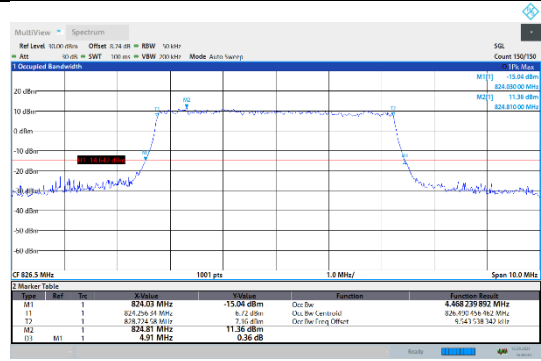

N5-15kHz-5MHz-DFT-256QAM-Mid-Outer_Full---PASS

N5-15kHz-5MHz-DFT-256QAM-High-Outer_Full---PASS

N5-15kHz-5MHz-CP-QPSK-Low-Outer_Full---PASS

N5-15kHz-5MHz-CP-QPSK-Mid-Outer_Full---PASS

N5-15kHz-5MHz-CP-QPSK-High-Outer_Full---PASS