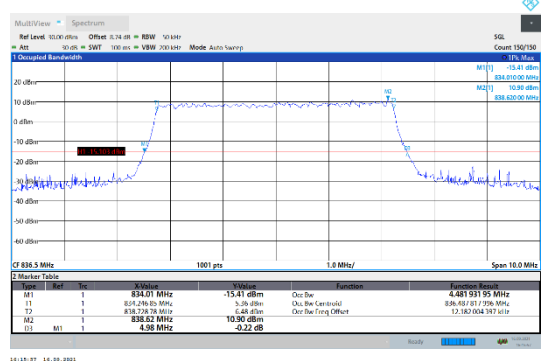

N5-15kHz-5MHz-CP-16QAM-Low-Outer_Full---PASS

N5-15kHz-5MHz-CP-16QAM-Mid-Outer_Full---PASS

N5-15kHz-5MHz-CP-16QAM-High-Outer_Full---PASS

N5-15kHz-5MHz-CP-64QAM-Low-Outer_Full---PASS

N5-15kHz-5MHz-CP-64QAM-Mid-Outer_Full---PASS