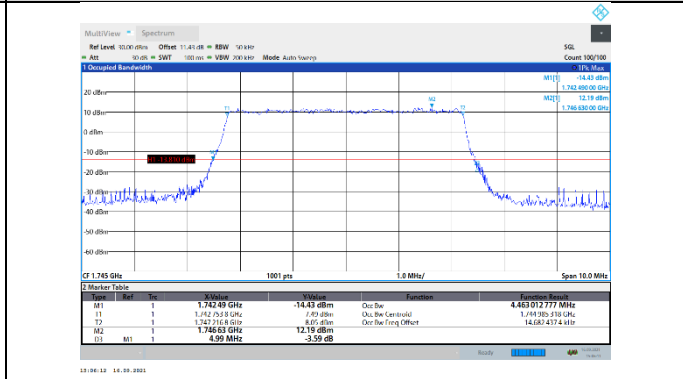

N66-15kHz-5MHz-DFT-256QAM-Low-Outer_Full---PASS

N66-15kHz-5MHz-DFT-256QAM-Mid-Outer_Full---PASS

N66-15kHz-5MHz-DFT-256QAM-High-Outer_Full---PASS

N66-15kHz-5MHz-CP-QPSK-Low-Outer_Full---PASS

N66-15kHz-5MHz-CP-QPSK-Mid-Outer_Full---PASS