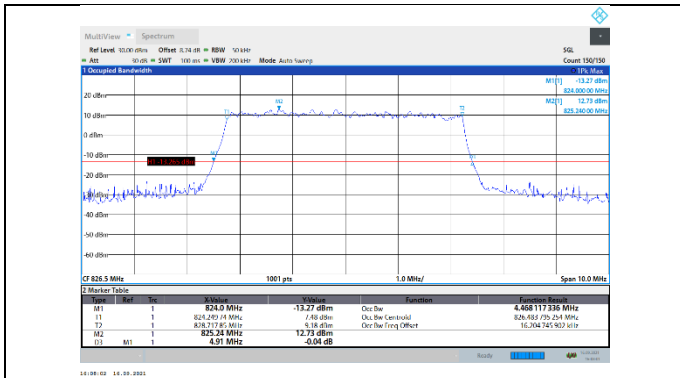

N5-15kHz-5MHz-DFT-16QAM-Mid-Outer_Full---PASS

N5-15kHz-5MHz-DFT-64QAM-Low-Outer_Full---PASS