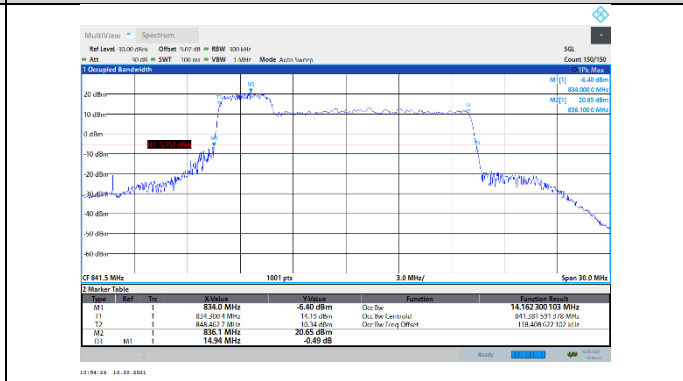

N5-15kHz-15MHz-CP-256QAM-Low-Outer_Full---PASS

N5-15kHz-15MHz-CP-256QAM-High-Outer_Full---PASS