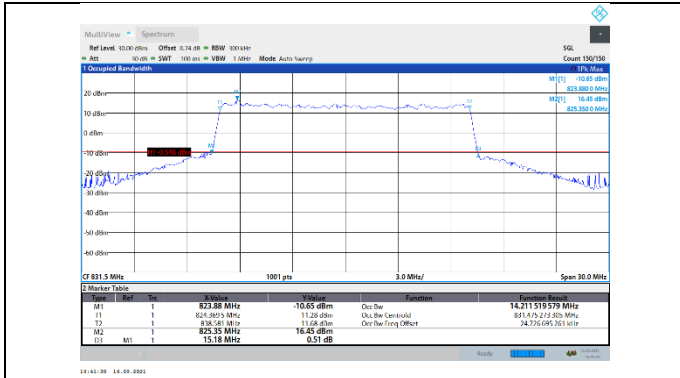

N5-15kHz-15MHz-DFT-64QAM-Mid-Outer_Full---PASS

N5-15kHz-15MHz-DFT-64QAM-High-Outer_Full---PASS

N5-15kHz-15MHz-DFT-256QAM-Low-Outer_Full---PASS

N5-15kHz-15MHz-DFT-256QAM-Mid-Outer_Full---PASS

N5-15kHz-15MHz-DFT-256QAM-High-Outer_Full---PASS