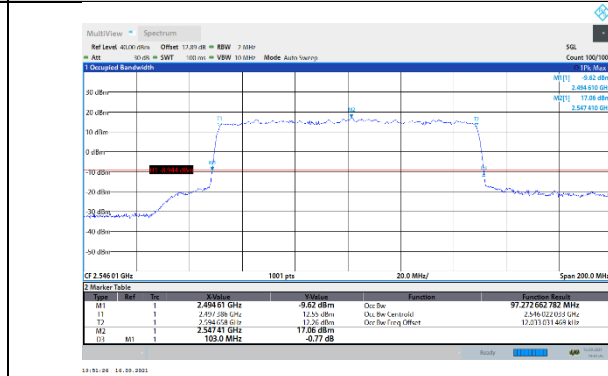

N41-30kHz-100MHz-CP-16QAM-Low-Outer_Full---PASS

N41-30kHz-100MHz-CP-16QAM-Mid-Outer_Full---PASS

N41-30kHz-100MHz-CP-16QAM-High-Outer_Full---PASS

N41-30kHz-100MHz-CP-64QAM-Low-Outer_Full---PASS

N41-30kHz-100MHz-CP-64QAM-Mid-Outer_Full---PASS