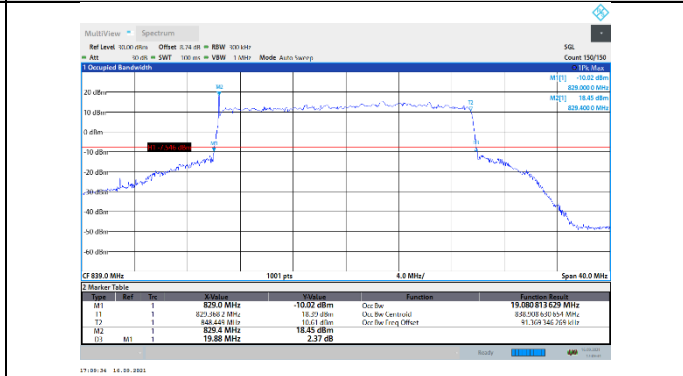

N5-15kHz-20MHz-CP-QPSK-Low-Outer_Full---PASS

N5-15kHz-20MHz-CP-QPSK-High-Outer_Full---PASS