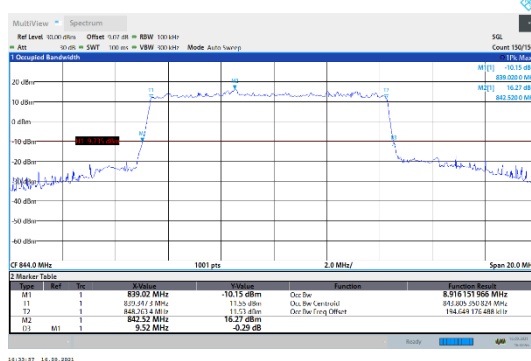

N5-15kHz-10MHz-DFT-QPSK-Low-Outer_Full---PASS

N5-15kHz-10MHz-DFT-QPSK-High-Outer_Full---PASS