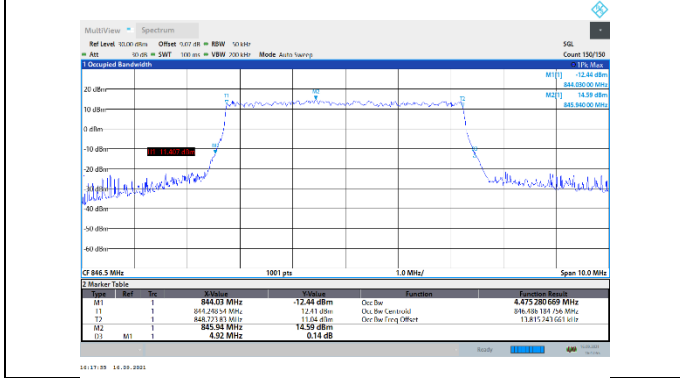

N5-15kHz-5MHz-DFT-QPSK-Low-Outer_Full---PASS

N5-15kHz-5MHz-DFT-QPSK-High-Outer_Full---PASS