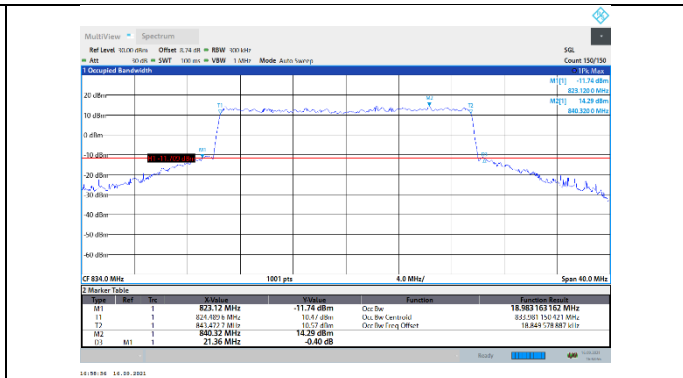

N5-15kHz-20MHz-DFT-64QAM-High-Outer_Full---
PASS

N5-15kHz-20MHz-DFT-256QAM-Low-Outer_Full---
PASS

N5-15kHz-20MHz-DFT-256QAM-Mid-Outer_Full---
PASS

N5-15kHz-20MHz-DFT-256QAM-High-Outer_Full---PASS

N5-15kHz-20MHz-CP-QPSK-Low-Outer_Full---PASS