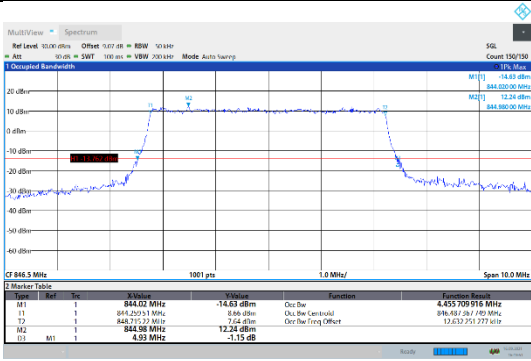

N5-15kHz-5MHz-DFT-256QAM-Mid-Outer_Full---PASS

N5-15kHz-5MHz-DFT-256QAM-High-Outer_Full---PASS

N5-15kHz-5MHz-CP-QPSK-Low-Outer_Full---PASS

N5-15kHz-5MHz-CP-QPSK-Mid-Outer_Full---PASS

N5-15kHz-5MHz-CP-QPSK-High-Outer_Full---PASS