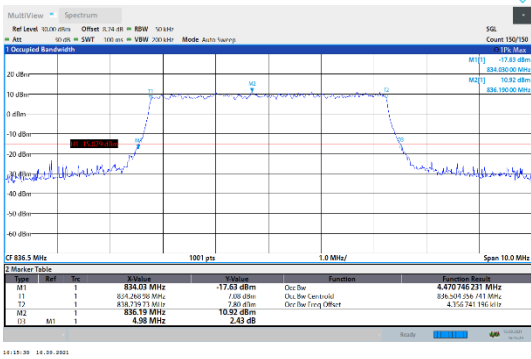

N5-15kHz-5MHz-CP-QPSK-High-Outer_Full---PASS

N5-15kHz-5MHz-CP-16QAM-Mid-Outer_Full---PASS