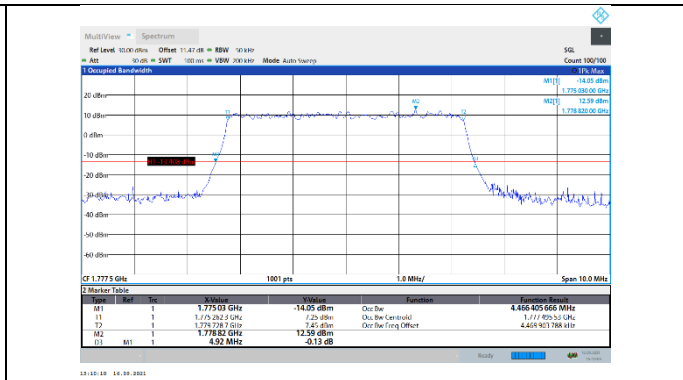

N66-15kHz-5MHz-DFT-256QAM-Low-Outer_Full---PASS

N66-15kHz-5MHz-DFT-256QAM-High-Outer_Full---PASS