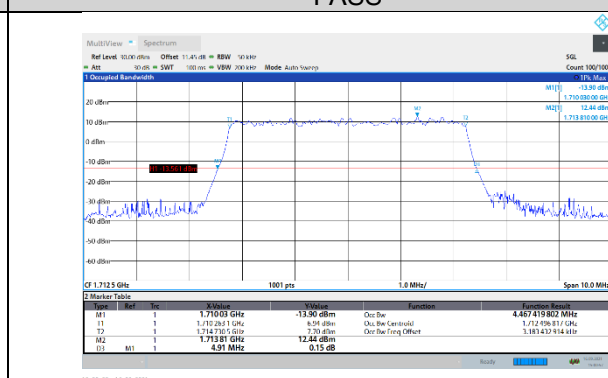

N66-15kHz-5MHz-DFT-16QAM-Mid-Outer_Full---PASS

N66-15kHz-5MHz-DFT-16QAM-High-Outer_Full---PASS

N66-15kHz-5MHz-DFT-64QAM-Low-Outer_Full---PASS

N66-15kHz-5MHz-DFT-64QAM-Mid-Outer_Full---PASS

N66-15kHz-5MHz-DFT-64QAM-High-Outer_Full---PASS