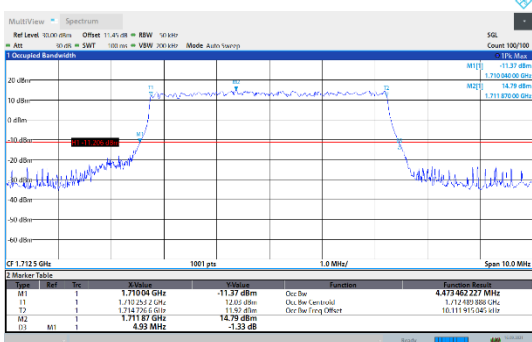

N5-15kHz-20MHz-CP-256QAM-High-Outer_Full---PASS

N66-15kHz-5MHz-DFT-QPSK-Low-Outer_Full---PASS