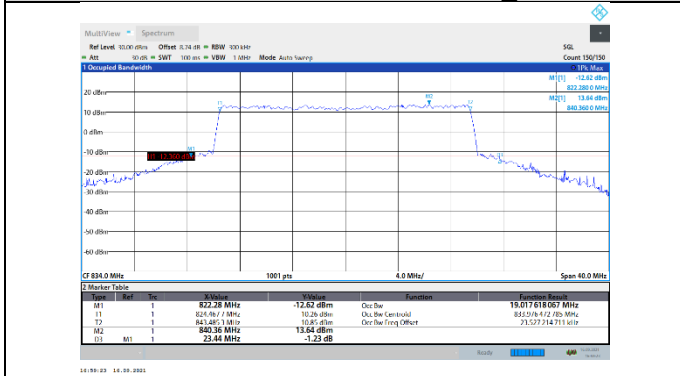

N5-15kHz-20MHz-CP-QPSK-Mid-Outer_Full---PASS

N5-15kHz-20MHz-CP-16QAM-Low-Outer_Full---PASS