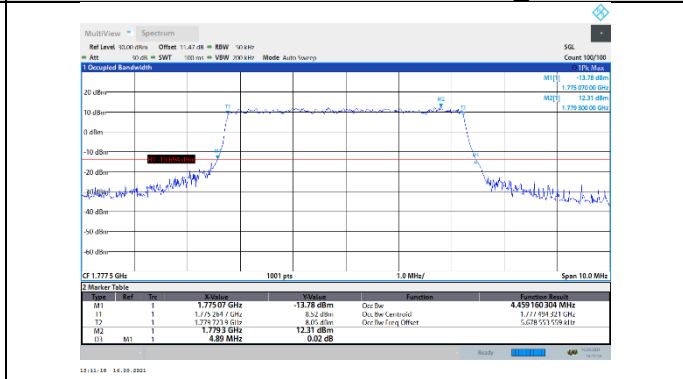

N66-15kHz-5MHz-CP-16QAM-Low-Outer_Full---PASS

N66-15kHz-5MHz-CP-16QAM-High-Outer_Full---PASS