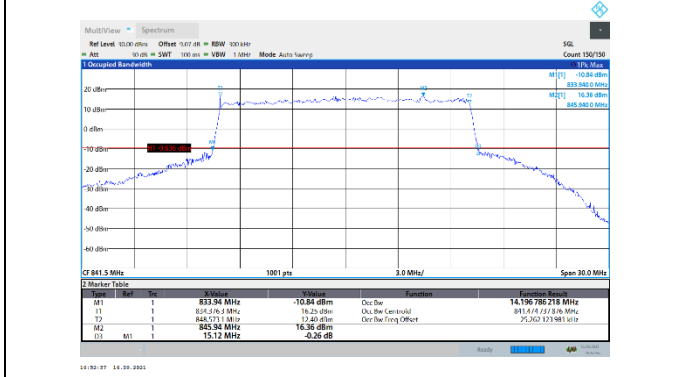

N5-15kHz-15MHz-CP-QPSK-Low-Outer_Full---PASS

N5-15kHz-15MHz-CP-QPSK-High-Outer_Full---PASS