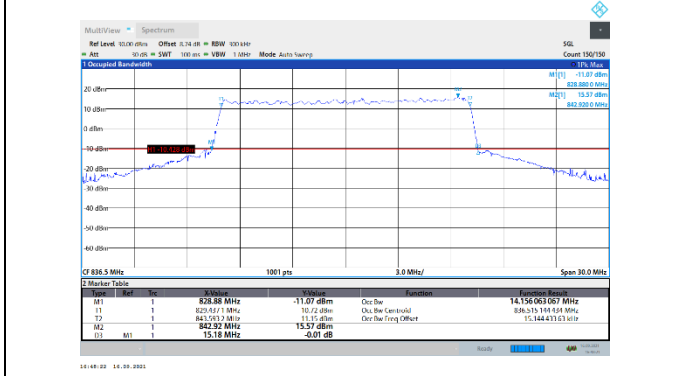

N5-15kHz-15MHz-CP-QPSK-Low-Outer_Full---PASS

N5-15kHz-15MHz-CP-QPSK-Mid-Outer_Full---PASS

N5-15kHz-15MHz-CP-QPSK-High-Outer_Full---PASS

N5-15kHz-15MHz-CP-16QAM-Low-Outer_Full---PASS

N5-15kHz-15MHz-CP-16QAM-Mid-Outer_Full---PASS