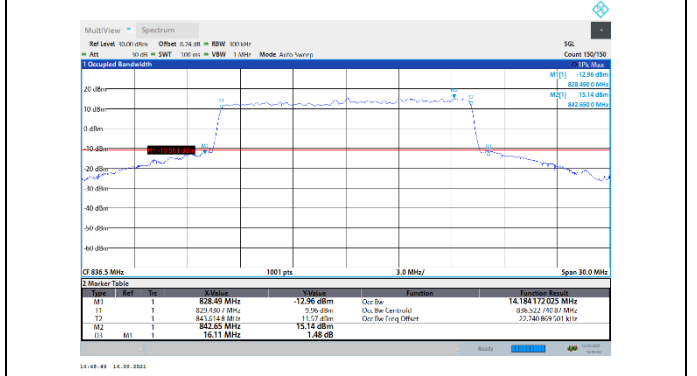

N5-15kHz-15MHz-CP-16QAM-High-Outer_Full---PASS

N5-15kHz-15MHz-CP-64QAM-Mid-Outer_Full---PASS