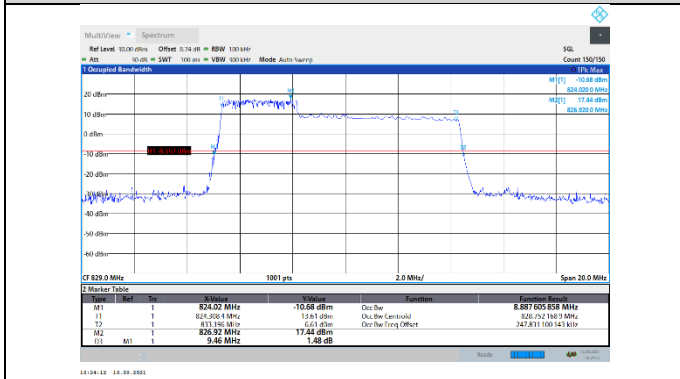

N5-15kHz-10MHz-DFT-64QAM-Mid-Outer_Full---PASS

N5-15kHz-10MHz-DFT-256QAM-Low-Outer_Full---PASS