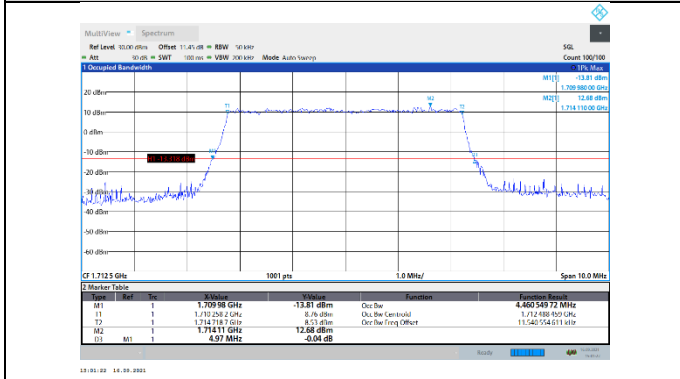

N66-15kHz-5MHz-DFT-256QAM-Mid-Outer_Full---PASS

N66-15kHz-5MHz-CP-QPSK-Low-Outer_Full---PASS