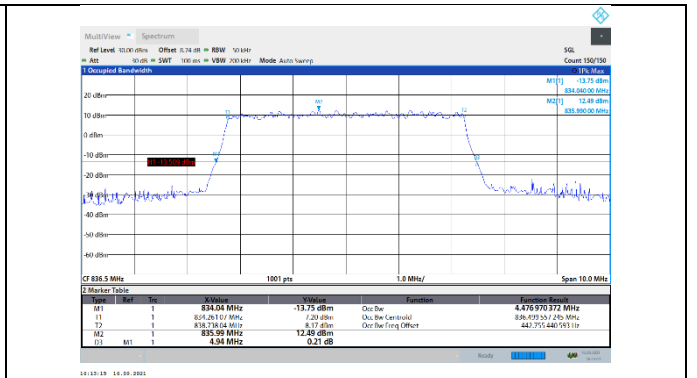

N5-15kHz-5MHz-DFT-16QAM-High-Outer_Full---PASS

N5-15kHz-5MHz-DFT-64QAM-Mid-Outer_Full---PASS