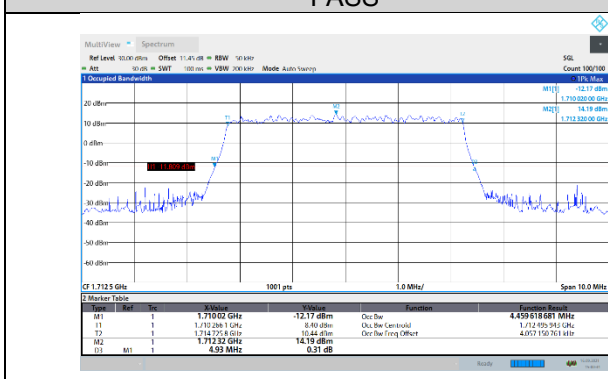

N66-15kHz-5MHz-DFT-16QAM-Mid-Outer_Full---PASS

N66-15kHz-5MHz-DFT-64QAM-Low-Outer_Full---PASS