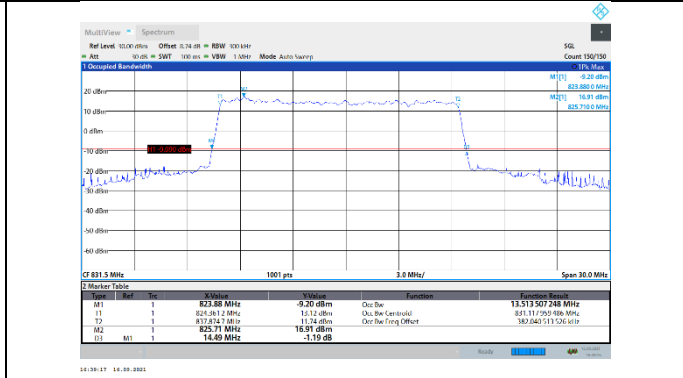

N5-15kHz-15MHz-DFT-QPSK-Mid-Outer_Full---PASS

N5-15kHz-15MHz-DFT-16QAM-Low-Outer_Full---PASS