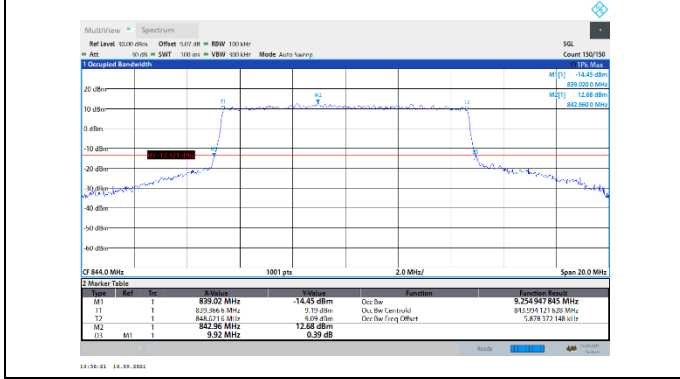

N5-15kHz-10MHz-CP-16QAM-Low-Outer_Full---PASS

N5-15kHz-10MHz-CP-16QAM-High-Outer_Full---PASS