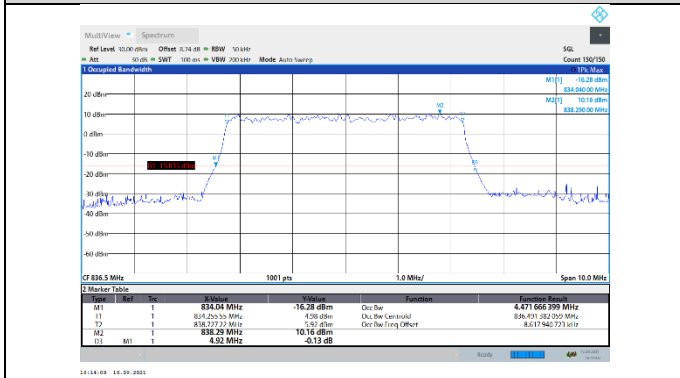

N5-15kHz-5MHz-DFT-16QAM-High-Outer_Full---PASS

N5-15kHz-5MHz-DFT-64QAM-Low-Outer_Full---PASS

N5-15kHz-5MHz-DFT-64QAM-Mid-Outer_Full---PASS

N5-15kHz-5MHz-DFT-64QAM-High-Outer_Full---PASS

N5-15kHz-5MHz-DFT-256QAM-Low-Outer_Full---PASS