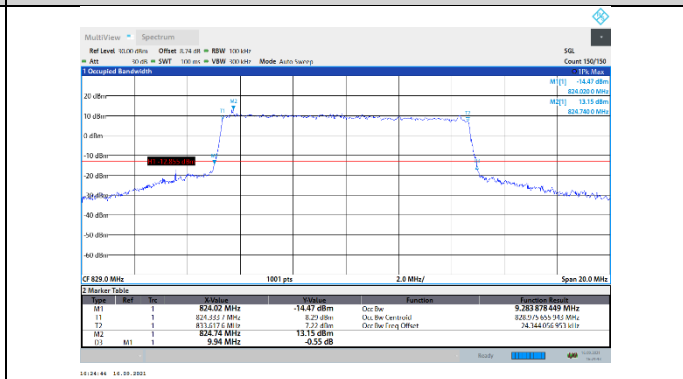

N5-15kHz-10MHz-DFT-256QAM-Mid-Outer_Full---PASS

N5-15kHz-10MHz-CP-QPSK-Low-Outer_Full---PASS