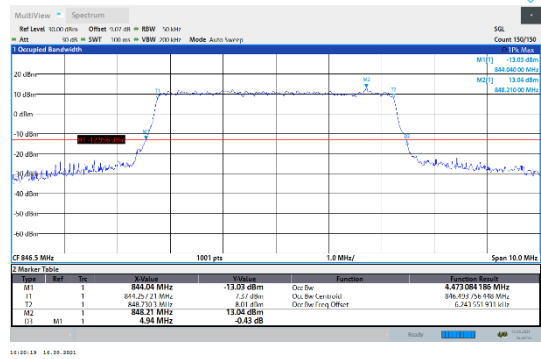

N5-15kHz-5MHz-CP-16QAM-Low-Outer_Full---PASS

N5-15kHz-5MHz-CP-16QAM-High-Outer_Full---PASS