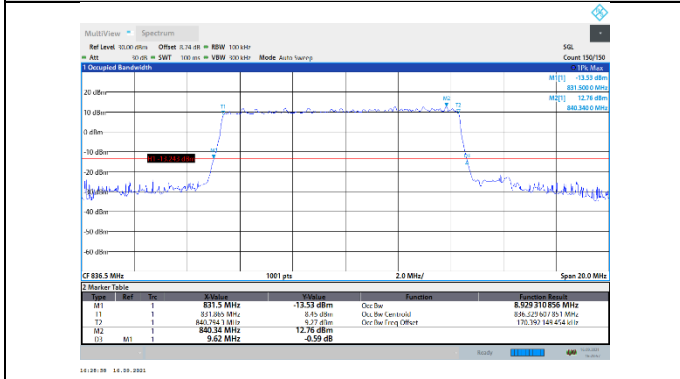

N5-15kHz-10MHz-DFT-16QAM-High-Outer_Full---PASS

N5-15kHz-10MHz-DFT-64QAM-Mid-Outer_Full---PASS