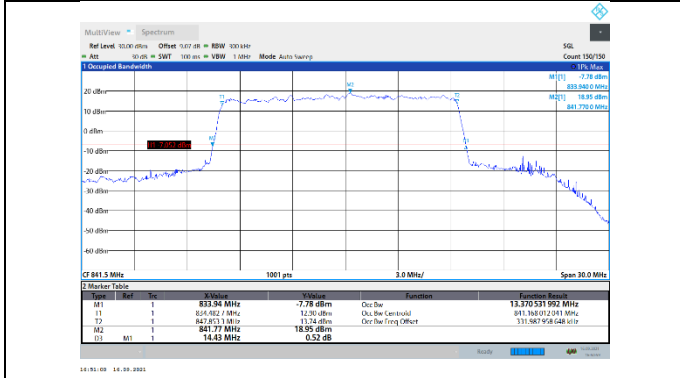

N5-15kHz-10MHz-CP-256QAM-Low-Outer_Full---PASS

N5-15kHz-10MHz-CP-256QAM-Mid-Outer_Full---PASS

N5-15kHz-10MHz-CP-256QAM-High-Outer_Full---PASS

N5-15kHz-15MHz-DFT-QPSK-Low-Outer_Full---PASS

N5-15kHz-15MHz-DFT-QPSK-Mid-Outer_Full---PASS