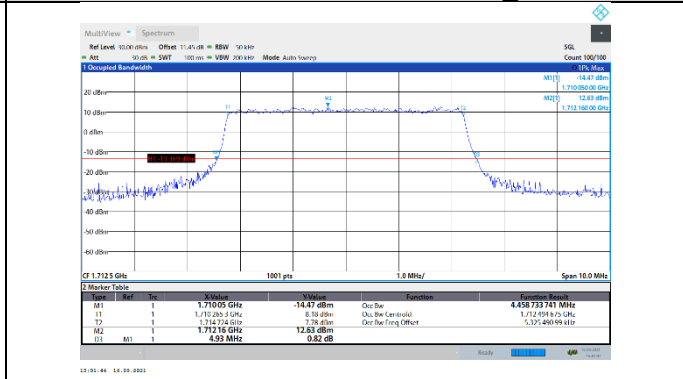

N66-15kHz-5MHz-CP-QPSK-Mid-Outer_Full---PASS

N66-15kHz-5MHz-CP-16QAM-Low-Outer_Full---PASS