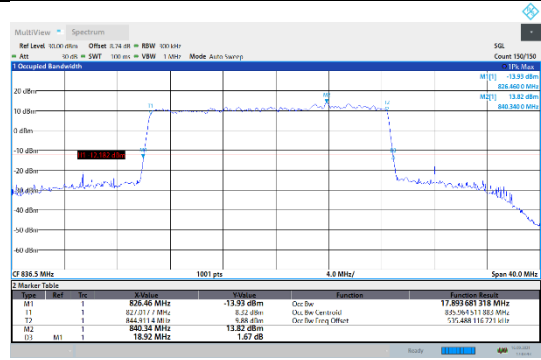

N5-15kHz-20MHz-DFT-64QAM-High-Outer_Full---
PASS

N5-15kHz-20MHz-DFT-256QAM-Mid-Outer_Full---
PASS