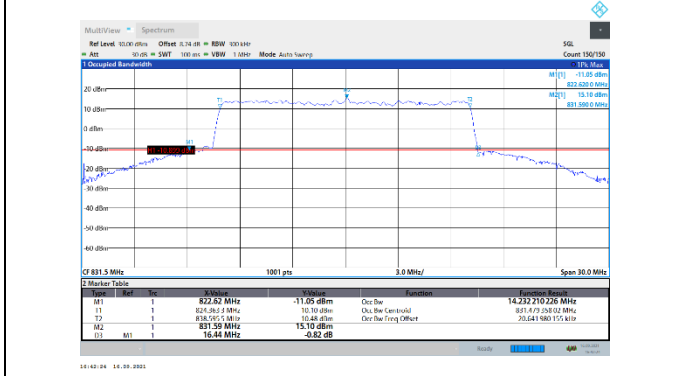

N5-15kHz-15MHz-CP-16QAM-Mid-Outer_Full---PASS

N5-15kHz-15MHz-CP-64QAM-Low-Outer_Full---PASS