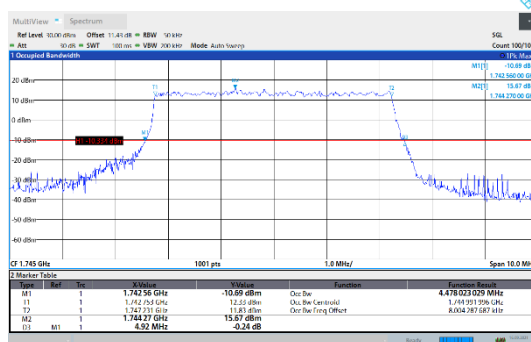

N66-15kHz-5MHz-DFT-QPSK-Mid-Outer_Full---PASS