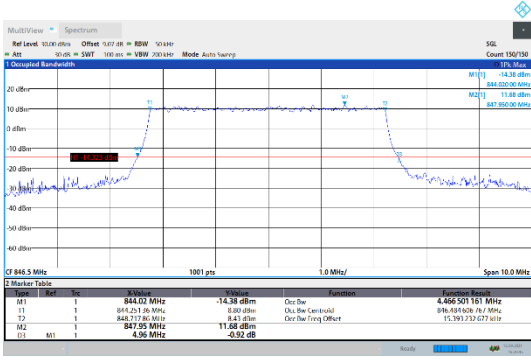

N5-15kHz-5MHz-CP-16QAM-Low-Outer_Full---PASS

N5-15kHz-5MHz-CP-16QAM-Mid-Outer_Full---PASS

N5-15kHz-5MHz-CP-16QAM-High-Outer_Full---PASS

N5-15kHz-5MHz-CP-64QAM-Low-Outer_Full---PASS

N5-15kHz-5MHz-CP-64QAM-Mid-Outer_Full---PASS