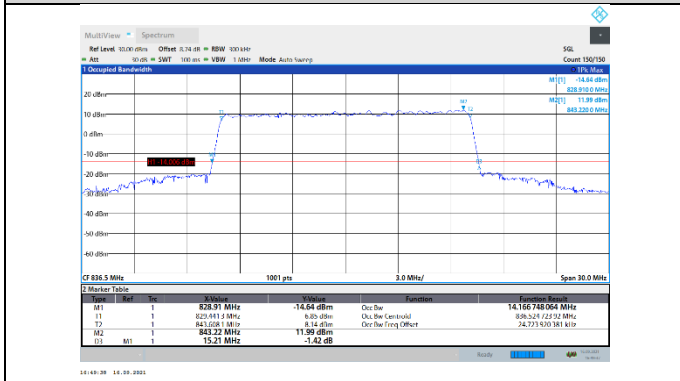

N5-15kHz-15MHz-CP-16QAM-High-Outer_Full---PASS

N5-15kHz-15MHz-CP-64QAM-Low-Outer_Full---PASS

N5-15kHz-15MHz-CP-64QAM-Mid-Outer_Full---PASS

N5-15kHz-15MHz-CP-64QAM-High-Outer_Full---PASS

N5-15kHz-15MHz-CP-256QAM-Low-Outer_Full---PASS