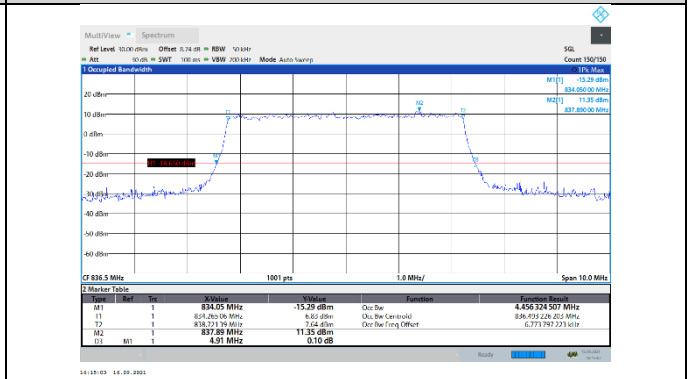

N5-15kHz-5MHz-DFT-256QAM-High-Outer_Full---PASS

N5-15kHz-5MHz-CP-QPSK-Mid-Outer_Full---PASS