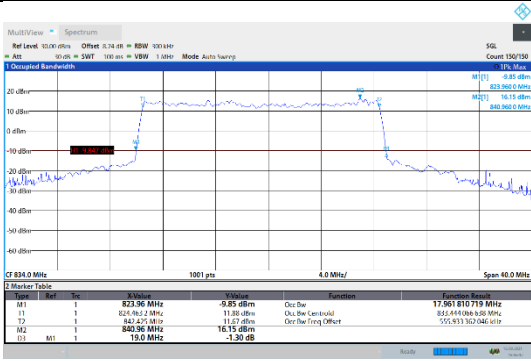

N5-15kHz-15MHz-CP-256QAM-Mid-Outer_Full---PASS

N5-15kHz-15MHz-CP-256QAM-High-Outer_Full---PASS

N5-15kHz-20MHz-DFT-QPSK-Low-Outer_Full---PASS

N5-15kHz-20MHz-DFT-QPSK-Mid-Outer_Full---PASS

N5-15kHz-20MHz-DFT-QPSK-High-Outer_Full---PASS