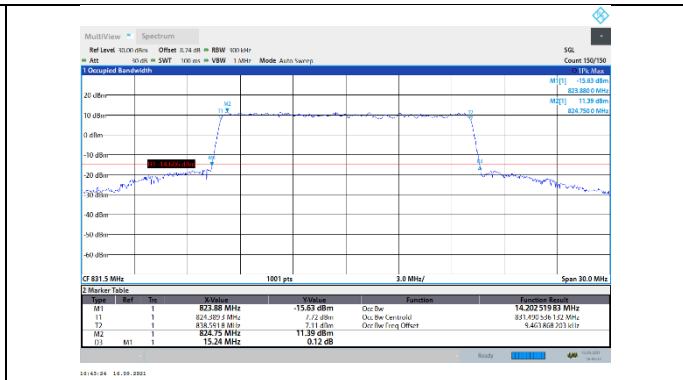

N5-15kHz-15MHz-CP-16QAM-High-Outer_Full---PASS

N5-15kHz-15MHz-CP-64QAM-Low-Outer_Full---PASS

N5-15kHz-15MHz-CP-64QAM-Mid-Outer_Full---PASS

N5-15kHz-15MHz-CP-64QAM-High-Outer_Full---PASS

N5-15kHz-15MHz-CP-256QAM-Low-Outer_Full---PASS