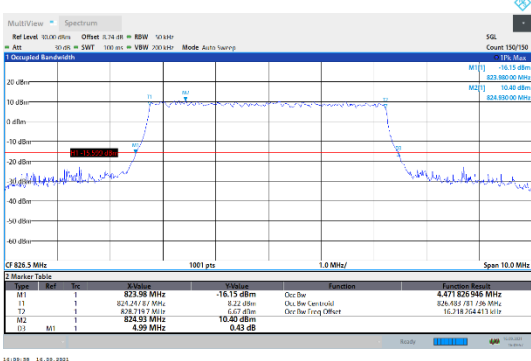

N5-15kHz-5MHz-CP-16QAM-Mid-Outer_Full---PASS

N5-15kHz-5MHz-CP-64QAM-Low-Outer_Full---PASS