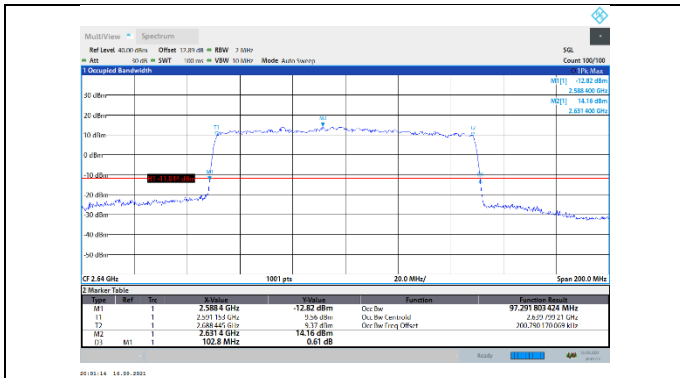

N41-30kHz-100MHz-CP-256QAM-Low-Outer_Full---PASS

N41-30kHz-100MHz-CP-256QAM-High-Outer_Full---PASS