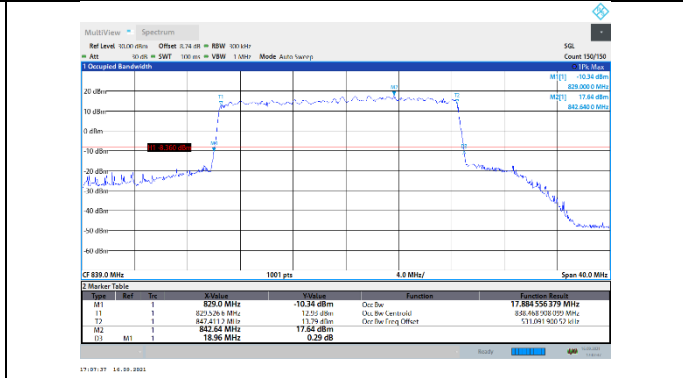

N5-15kHz-15MHz-CP-256QAM-Mid-Outer_Full---PASS

N5-15kHz-15MHz-CP-256QAM-High-Outer_Full---PASS

N5-15kHz-20MHz-DFT-QPSK-Low-Outer_Full---PASS

N5-15kHz-20MHz-DFT-QPSK-Mid-Outer_Full---PASS

N5-15kHz-20MHz-DFT-QPSK-High-Outer_Full---PASS