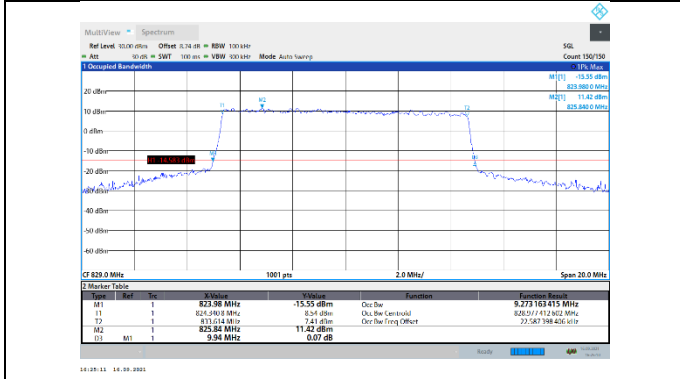

N5-15kHz-10MHz-DFT-256QAM-High-Outer_Full---PASS

N5-15kHz-10MHz-CP-QPSK-Low-Outer_Full---PASS

N5-15kHz-10MHz-CP-QPSK-Mid-Outer_Full---PASS

N5-15kHz-10MHz-CP-QPSK-High-Outer_Full---PASS

N5-15kHz-10MHz-CP-16QAM-Low-Outer_Full---PASS