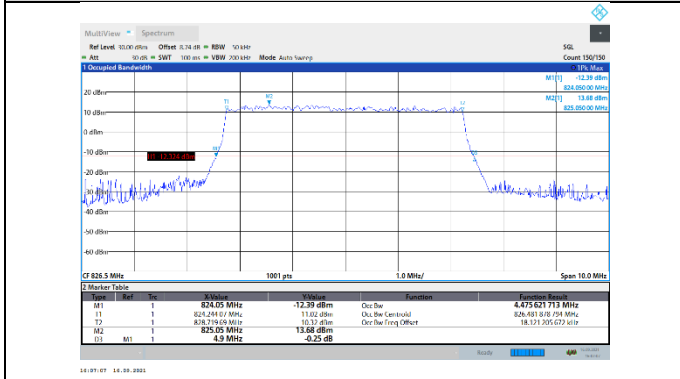

N41-30kHz-100MHz-CP-64QAM-High-Outer_Full---PASS

N41-30kHz-100MHz-CP-256QAM-Low-Outer_Full---PASS

N41-30kHz-100MHz-CP-256QAM-Mid-Outer_Full---PASS

N41-30kHz-100MHz-CP-256QAM-High-Outer_Full---PASS

N5-15kHz-5MHz-DFT-QPSK-Mid-Outer_Full---PASS