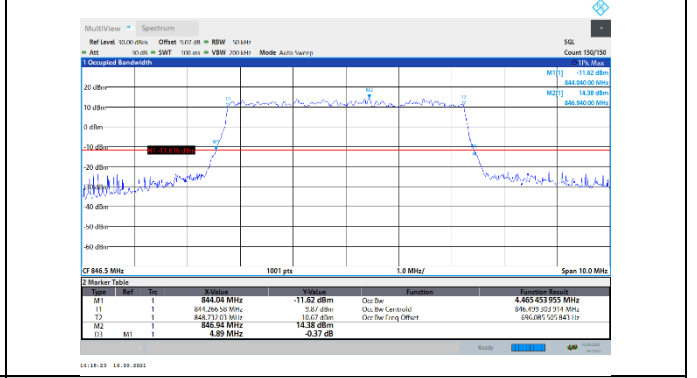

N5-15kHz-5MHz-DFT-QPSK-Low-Outer_Full---PASS

N5-15kHz-5MHz-DFT-QPSK-Mid-Outer_Full---PASS

N5-15kHz-5MHz-DFT-QPSK-High-Outer_Full---PASS

N5-15kHz-5MHz-DFT-16QAM-Low-Outer_Full---PASS

N5-15kHz-5MHz-DFT-16QAM-Mid-Outer_Full---PASS