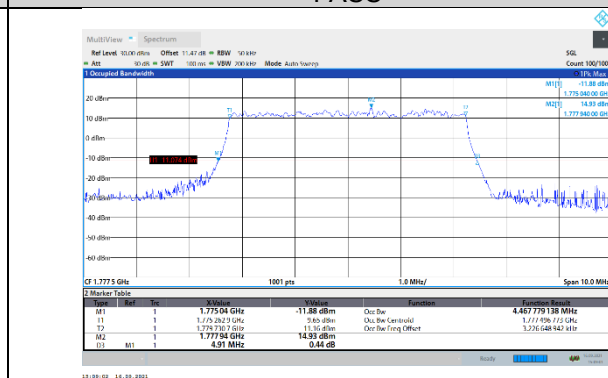

N66-15kHz-5MHz-DFT-16QAM-Low-Outer_Full---PASS

N66-15kHz-5MHz-DFT-16QAM-High-Outer_Full---PASS