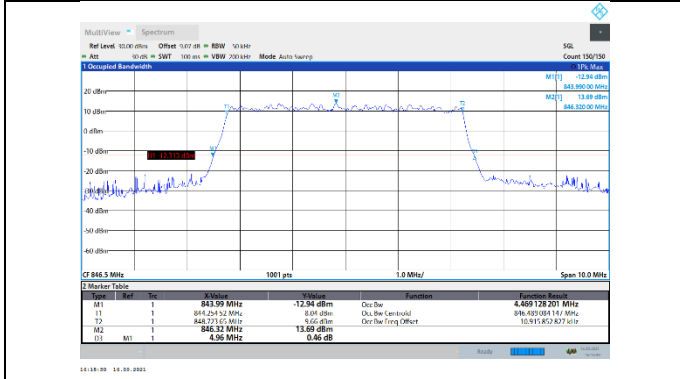

N5-15kHz-5MHz-DFT-64QAM-Low-Outer_Full---PASS

N5-15kHz-5MHz-DFT-64QAM-High-Outer_Full---PASS