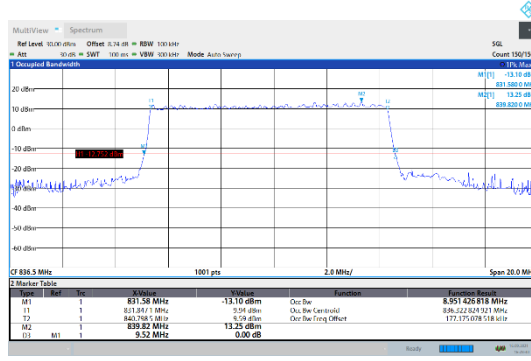

N5-15kHz-10MHz-DFT-QPSK-High-Outer_Full---PASS

N5-15kHz-10MHz-DFT-16QAM-Mid-Outer_Full---PASS