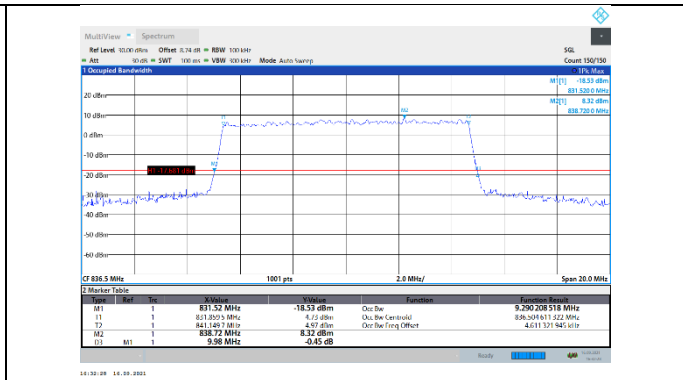

N5-15kHz-10MHz-CP-64QAM-Low-Outer_Full---PASS

N5-15kHz-10MHz-CP-64QAM-High-Outer_Full---PASS

N5-15kHz-10MHz-CP-256QAM-Mid-Outer_Full---PASS