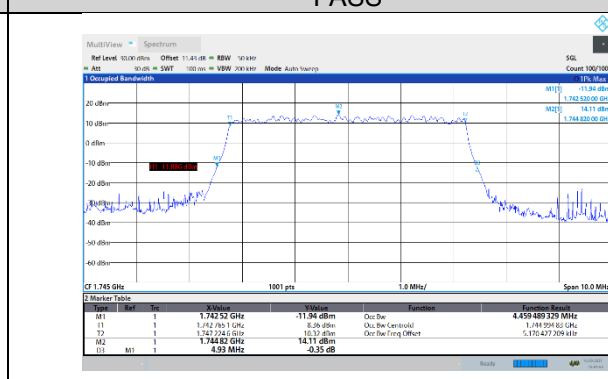

N66-15kHz-5MHz-DFT-16QAM-High-Outer_Full---PASS

N66-15kHz-5MHz-DFT-64QAM-Mid-Outer_Full---PASS