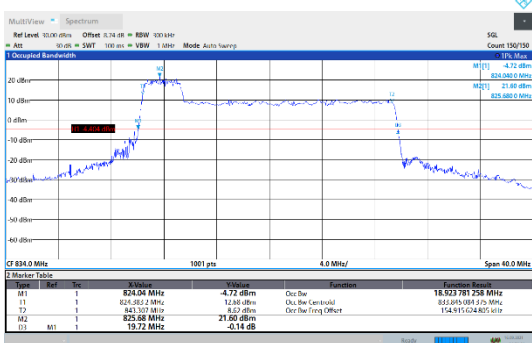

N5-15kHz-20MHz-CP-64QAM-Mid-Outer_Full---PASS

N5-15kHz-20MHz-CP-256QAM-Low-Outer_Full---PASS