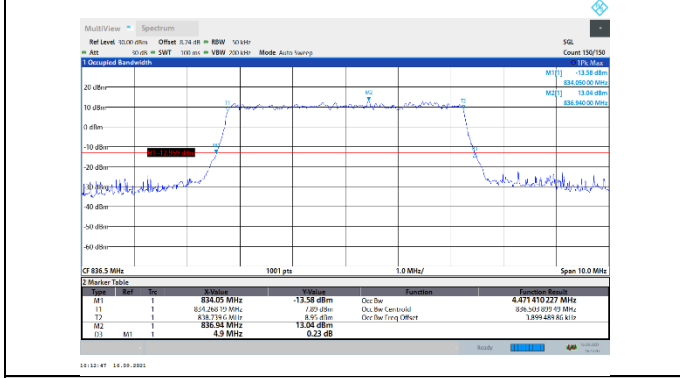

N5-15kHz-5MHz-DFT-QPSK-Low-Outer_Full---PASS

N5-15kHz-5MHz-DFT-QPSK-Mid-Outer_Full---PASS

N5-15kHz-5MHz-DFT-QPSK-High-Outer_Full---PASS

N5-15kHz-5MHz-DFT-16QAM-Low-Outer_Full---PASS

N5-15kHz-5MHz-DFT-16QAM-Mid-Outer_Full---PASS