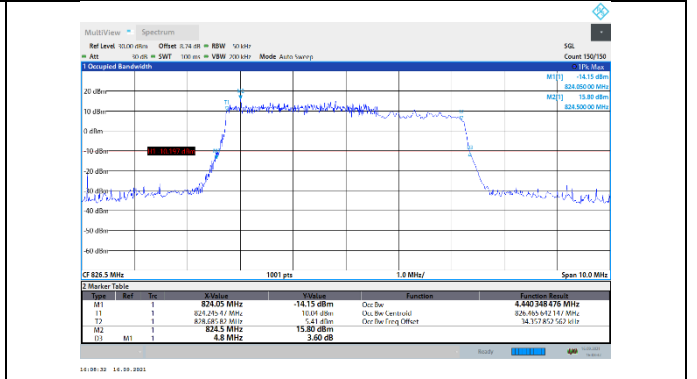

N5-15kHz-5MHz-DFT-16QAM-High-Outer_Full---PASS

N5-15kHz-5MHz-DFT-64QAM-Low-Outer_Full---PASS

N5-15kHz-5MHz-DFT-64QAM-Mid-Outer_Full---PASS

N5-15kHz-5MHz-DFT-64QAM-High-Outer_Full---PASS

N5-15kHz-5MHz-DFT-256QAM-Low-Outer_Full---PASS