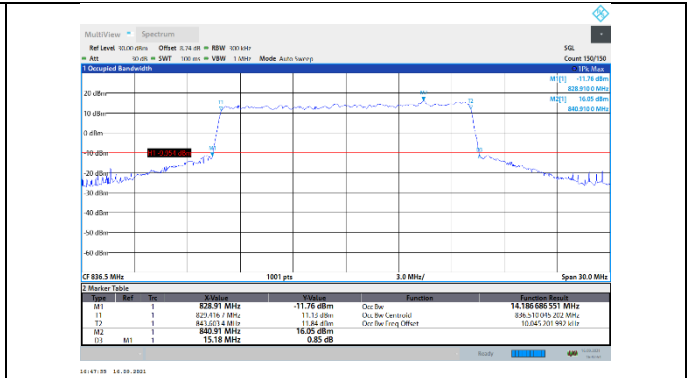

N5-15kHz-15MHz-DFT-256QAM-High-Outer_Full---PASS

N5-15kHz-15MHz-CP-QPSK-Mid-Outer_Full---PASS