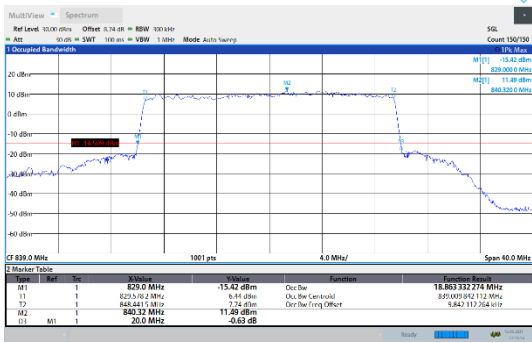

N5-15kHz-20MHz-CP-64QAM-Low-Outer_Full---PASS

N5-15kHz-20MHz-CP-64QAM-Mid-Outer_Full---PASS

N5-15kHz-20MHz-CP-64QAM-High-Outer_Full---PASS

N5-15kHz-20MHz-CP-256QAM-Low-Outer_Full---PASS

N5-15kHz-20MHz-CP-256QAM-Mid-Outer_Full---PASS