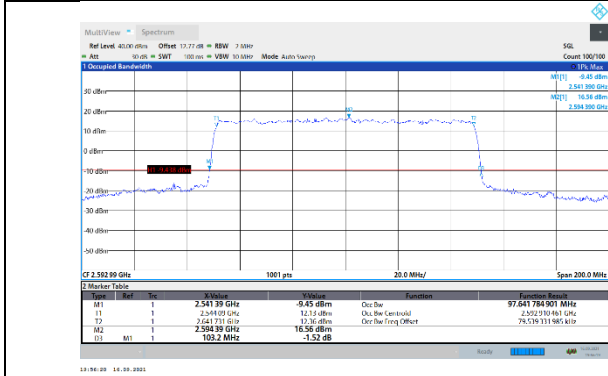

N41-30kHz-100MHz-CP-16QAM-Low-Outer_Full---PASS

N41-30kHz-100MHz-CP-16QAM-Mid-Outer_Full---PASS

N41-30kHz-100MHz-CP-16QAM-High-Outer_Full---PASS

N41-30kHz-100MHz-CP-64QAM-Low-Outer_Full---PASS

N41-30kHz-100MHz-CP-64QAM-Mid-Outer_Full---PASS