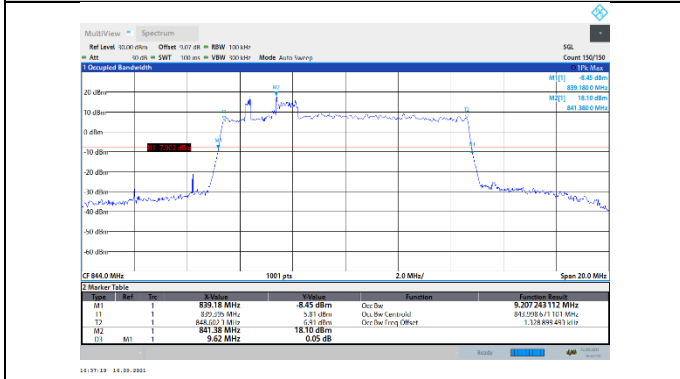

N5-15kHz-10MHz-CP-256QAM-Low-Outer_Full---PASS

N5-15kHz-10MHz-CP-256QAM-High-Outer_Full---PASS