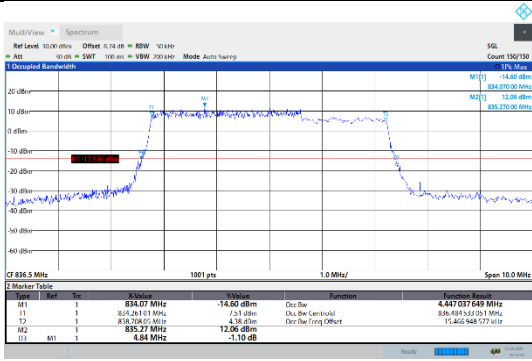

N5-15kHz-5MHz-CP-64QAM-High-Outer_Full---PASS

N5-15kHz-5MHz-CP-256QAM-Mid-Outer_Full---PASS