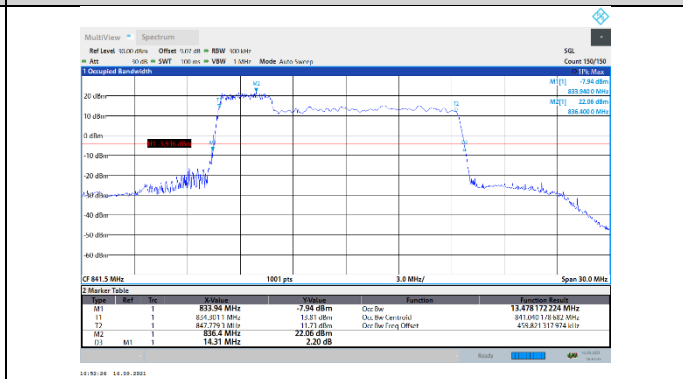

N5-15kHz-15MHz-DFT-64QAM-Mid-Outer_Full---PASS

N5-15kHz-15MHz-DFT-64QAM-High-Outer_Full---PASS

N5-15kHz-15MHz-DFT-256QAM-Low-Outer_Full---PASS

N5-15kHz-15MHz-DFT-256QAM-Mid-Outer_Full---PASS

N5-15kHz-15MHz-DFT-256QAM-High-Outer_Full---PASS