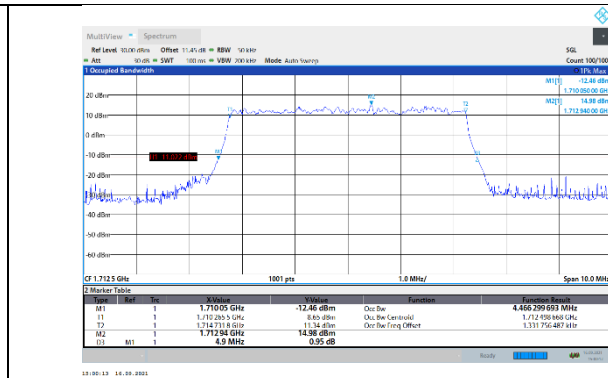

N5-15kHz-20MHz-CP-256QAM-High-Outer_Full---PASS

N66-15kHz-5MHz-DFT-QPSK-Low-Outer_Full---PASS

N66-15kHz-5MHz-DFT-QPSK-Mid-Outer_Full---PASS

N66-15kHz-5MHz-DFT-QPSK-High-Outer_Full---PASS

N66-15kHz-5MHz-DFT-16QAM-Low-Outer_Full---PASS