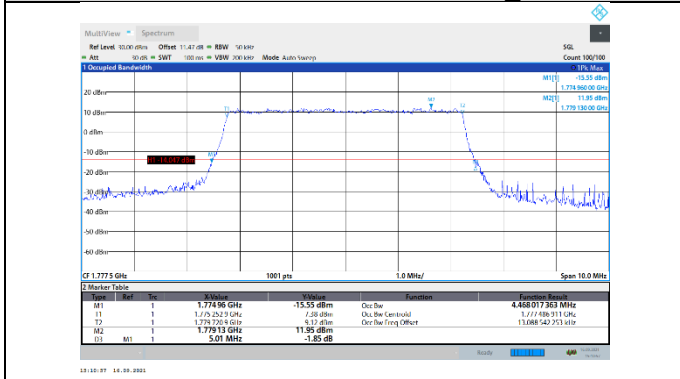

N66-15kHz-5MHz-DFT-256QAM-Low-Outer_Full---PASS

N66-15kHz-5MHz-DFT-256QAM-Mid-Outer_Full---PASS

N66-15kHz-5MHz-DFT-256QAM-High-Outer_Full---PASS

N66-15kHz-5MHz-CP-QPSK-Low-Outer_Full---PASS

N66-15kHz-5MHz-CP-QPSK-Mid-Outer_Full---PASS