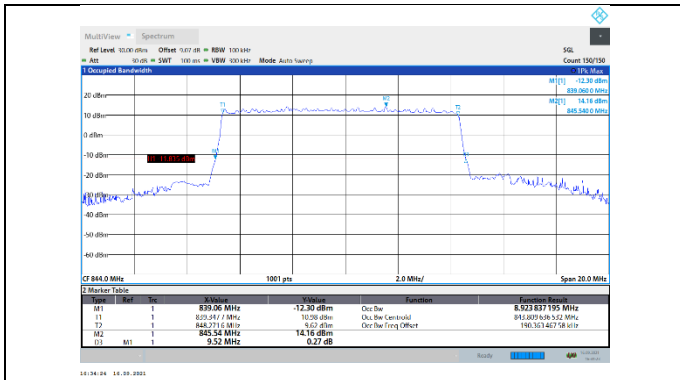

N5-15kHz-10MHz-DFT-QPSK-Mid-Outer_Full---PASS

N5-15kHz-10MHz-DFT-QPSK-High-Outer_Full---PASS

N5-15kHz-10MHz-DFT-16QAM-Low-Outer_Full---PASS

N5-15kHz-10MHz-DFT-16QAM-Mid-Outer_Full---PASS

N5-15kHz-10MHz-DFT-16QAM-High-Outer_Full---PASS