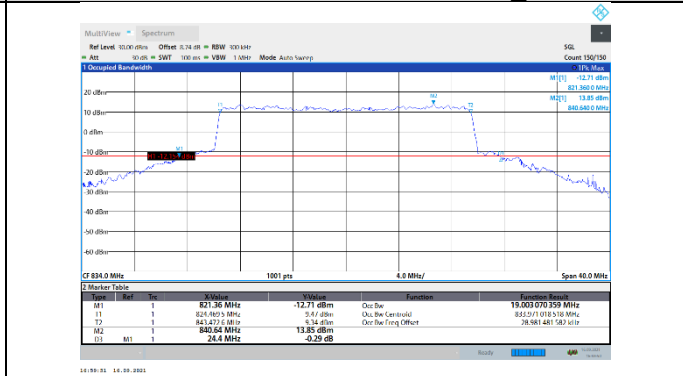

N5-15kHz-20MHz-CP-QPSK-Mid-Outer_Full---PASS

N5-15kHz-20MHz-CP-QPSK-High-Outer_Full---PASS

N5-15kHz-20MHz-CP-16QAM-Low-Outer_Full---PASS

N5-15kHz-20MHz-CP-16QAM-Mid-Outer_Full---PASS

N5-15kHz-20MHz-CP-16QAM-High-Outer_Full---PASS