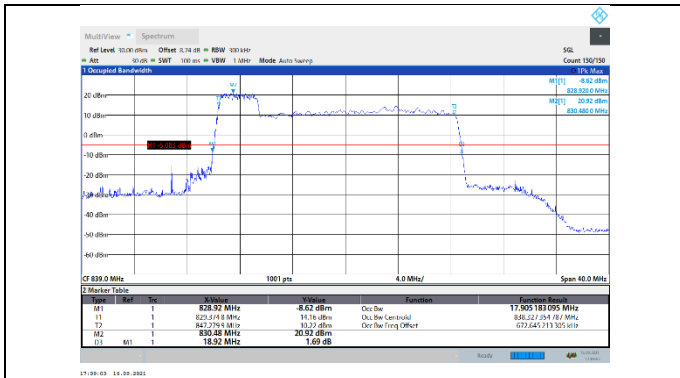

N5-15kHz-20MHz-DFT-256QAM-Low-Outer_Full---
PASS

N5-15kHz-20MHz-DFT-256QAM-High-Outer_Full---PASS