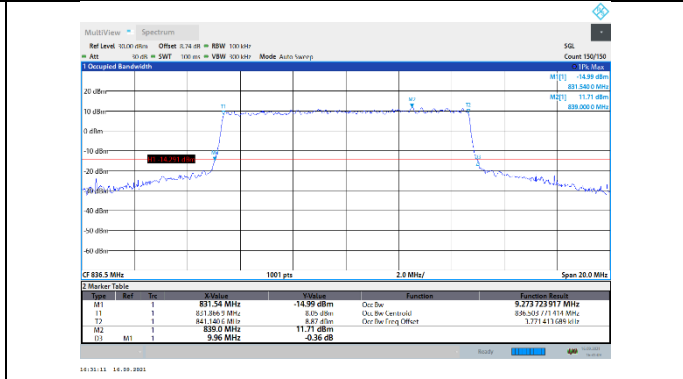

N5-15kHz-10MHz-DFT-256QAM-High-Outer_Full---PASS

N5-15kHz-10MHz-CP-QPSK-Low-Outer_Full---PASS

N5-15kHz-10MHz-CP-QPSK-Mid-Outer_Full---PASS

N5-15kHz-10MHz-CP-QPSK-High-Outer_Full---PASS

N5-15kHz-10MHz-CP-16QAM-Low-Outer_Full---PASS