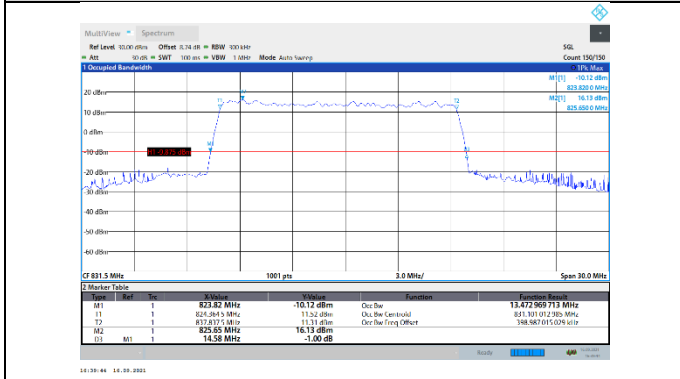

N5-15kHz-15MHz-DFT-QPSK-High-Outer_Full---PASS

N5-15kHz-15MHz-DFT-16QAM-Low-Outer_Full---PASS

N5-15kHz-15MHz-DFT-16QAM-Mid-Outer_Full---PASS

N5-15kHz-15MHz-DFT-16QAM-High-Outer_Full---PASS

N5-15kHz-15MHz-DFT-64QAM-Low-Outer_Full---PASS