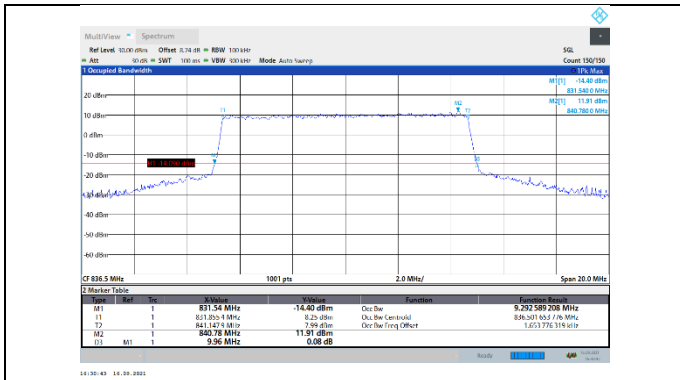

N5-15kHz-10MHz-DFT-256QAM-High-Outer_Full---PASS

N5-15kHz-10MHz-CP-QPSK-Mid-Outer_Full---PASS