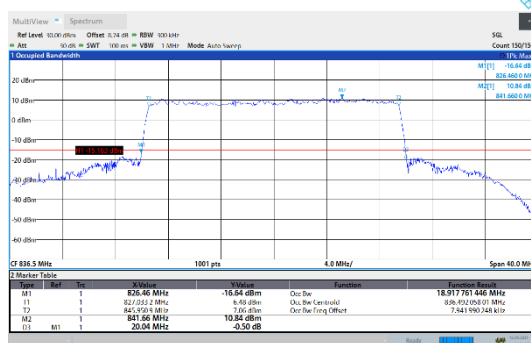

N5-15kHz-20MHz-CP-64QAM-Low-Outer_Full---PASS

N5-15kHz-20MHz-CP-64QAM-Mid-Outer_Full---PASS

N5-15kHz-20MHz-CP-64QAM-High-Outer_Full---PASS

N5-15kHz-20MHz-CP-256QAM-Low-Outer_Full---PASS

N5-15kHz-20MHz-CP-256QAM-Mid-Outer_Full---PASS