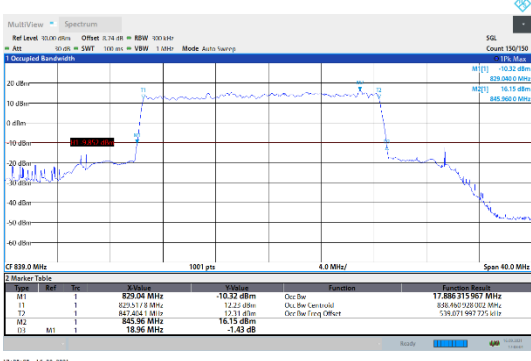

N5-15kHz-20MHz-DFT-16QAM-Low-Outer_Full---
PASS

N5-15kHz-20MHz-DFT-16QAM-High-Outer_Full---
PASS