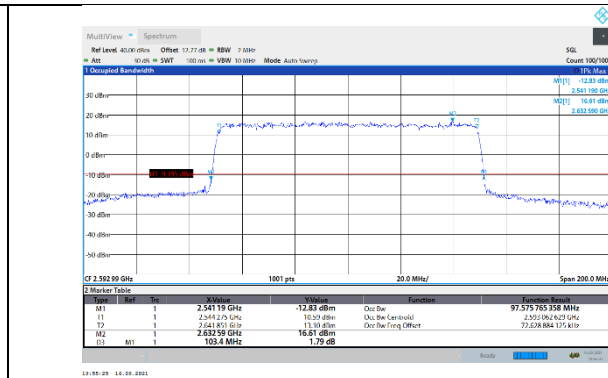

N41-30kHz-100MHz-CP-16QAM-Low-Outer_Full---PASS

N41-30kHz-100MHz-CP-16QAM-Mid-Outer_Full---PASS

N41-30kHz-100MHz-CP-16QAM-High-Outer_Full---PASS

N41-30kHz-100MHz-CP-64QAM-Low-Outer_Full---PASS

N41-30kHz-100MHz-CP-64QAM-Mid-Outer_Full---PASS