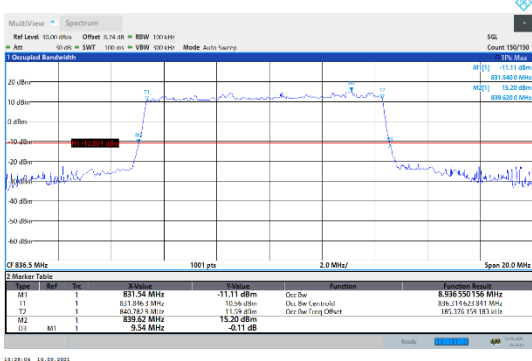

N5-15kHz-5MHz-CP-64QAM-High-Outer_Full---PASS

N5-15kHz-5MHz-CP-256QAM-Low-Outer_Full---PASS

N5-15kHz-5MHz-CP-256QAM-Mid-Outer_Full---PASS

N5-15kHz-5MHz-CP-256QAM-High-Outer_Full---PASS

N5-15kHz-10MHz-DFT-QPSK-Low-Outer_Full---PASS