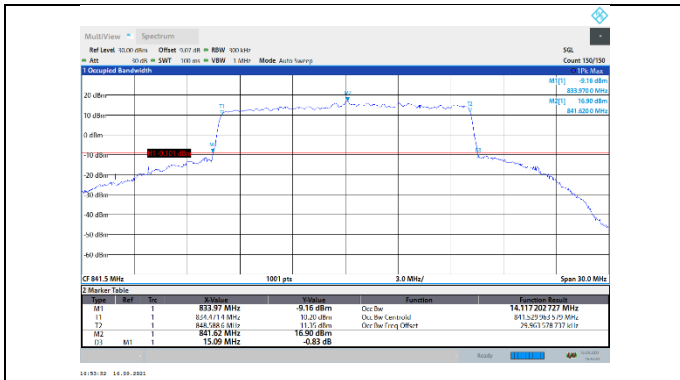

N5-15kHz-15MHz-CP-64QAM-Low-Outer_Full---PASS

N5-15kHz-15MHz-CP-64QAM-High-Outer_Full---PASS