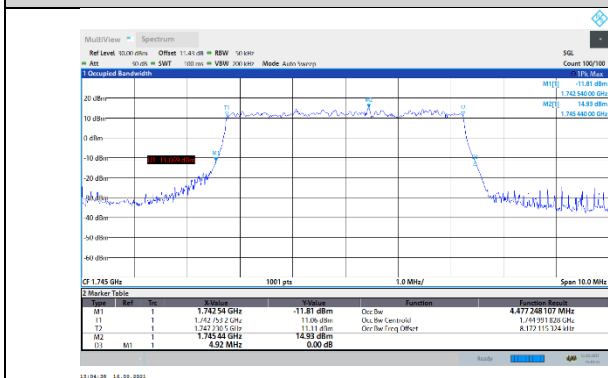

N5-15kHz-20MHz-CP-256QAM-High-Outer_Full---PASS

N66-15kHz-5MHz-DFT-QPSK-Low-Outer_Full---PASS

N66-15kHz-5MHz-DFT-QPSK-Mid-Outer_Full---PASS

N66-15kHz-5MHz-DFT-QPSK-High-Outer_Full---PASS

N66-15kHz-5MHz-DFT-16QAM-Low-Outer_Full---PASS