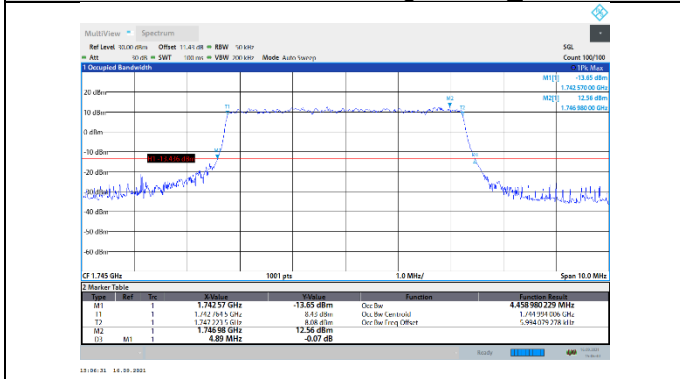

N66-15kHz-5MHz-CP-QPSK-High-Outer_Full---PASS

N66-15kHz-5MHz-CP-16QAM-Mid-Outer_Full---PASS