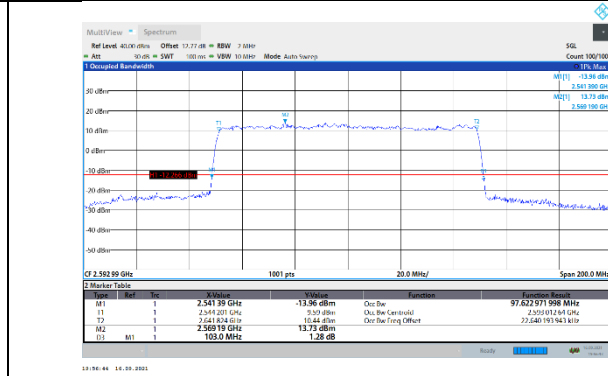

N41-30kHz-100MHz-CP-64QAM-High-Outer_Full---PASS

N41-30kHz-100MHz-CP-256QAM-Mid-Outer_Full---PASS