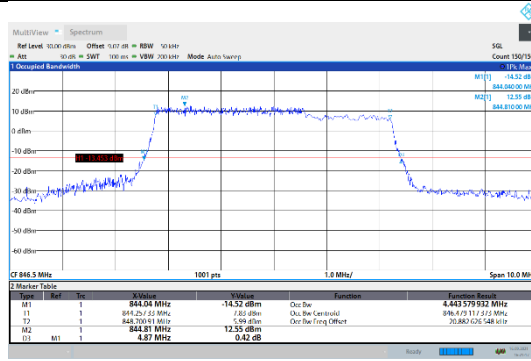

N5-15kHz-5MHz-CP-256QAM-Low-Outer_Full---PASS

N5-15kHz-5MHz-CP-256QAM-High-Outer_Full---PASS