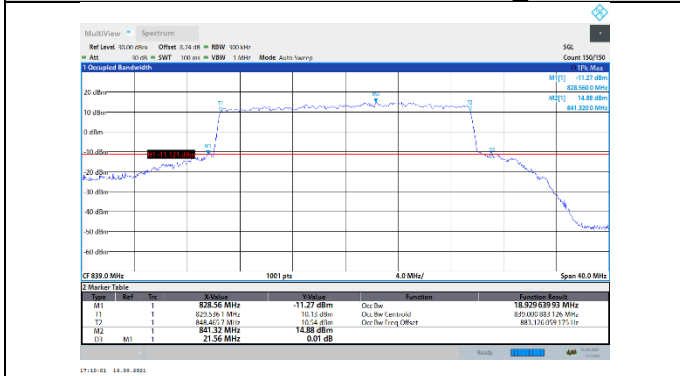

N5-15kHz-20MHz-CP-QPSK-Mid-Outer_Full---PASS

N5-15kHz-20MHz-CP-QPSK-High-Outer_Full---PASS

N5-15kHz-20MHz-CP-16QAM-Low-Outer_Full---PASS

N5-15kHz-20MHz-CP-16QAM-Mid-Outer_Full---PASS

N5-15kHz-20MHz-CP-16QAM-High-Outer_Full---PASS