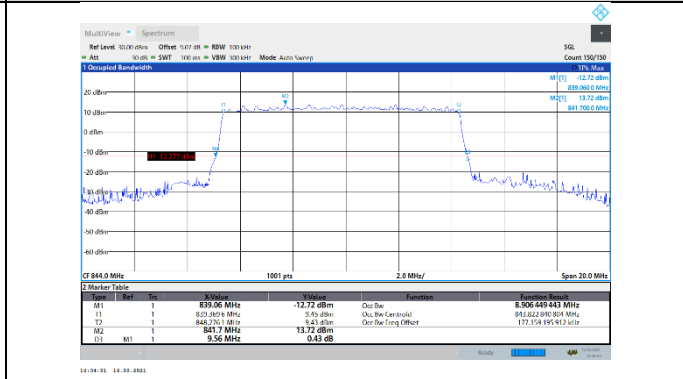

N5-15kHz-10MHz-DFT-64QAM-Low-Outer_Full---PASS

N5-15kHz-10MHz-DFT-64QAM-High-Outer_Full---PASS