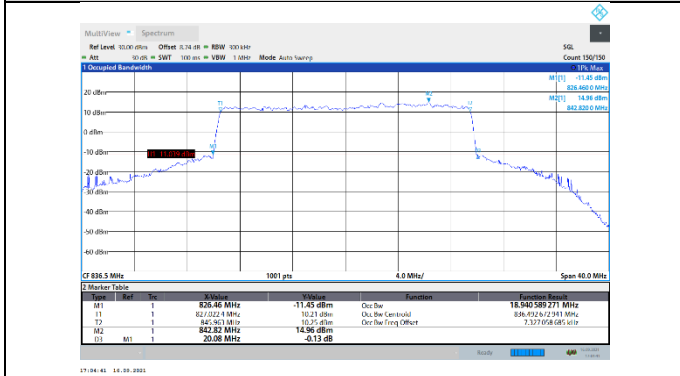

N5-15kHz-20MHz-DFT-64QAM-High-Outer_Full---
PASS

N5-15kHz-20MHz-DFT-256QAM-Low-Outer_Full---
PASS

N5-15kHz-20MHz-DFT-256QAM-Mid-Outer_Full---
PASS

N5-15kHz-20MHz-DFT-256QAM-High-Outer_Full---PASS

N5-15kHz-20MHz-CP-QPSK-Low-Outer_Full---PASS