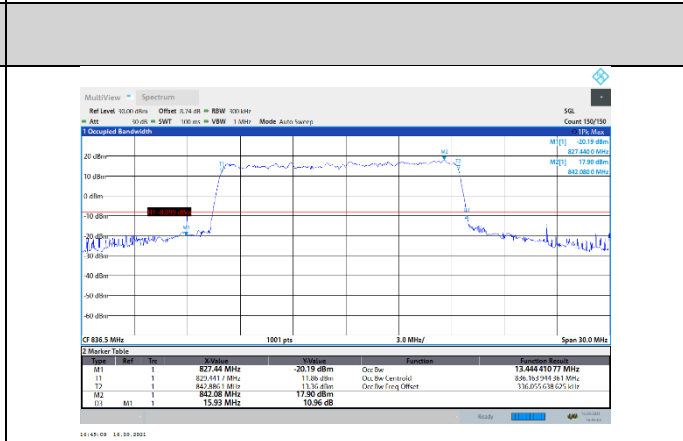

N5-15kHz-10MHz-CP-256QAM-Low-Outer_Full---PASS

N5-15kHz-10MHz-CP-256QAM-Mid-Outer_Full---PASS

N5-15kHz-10MHz-CP-256QAM-High-Outer_Full---PASS

N5-15kHz-15MHz-DFT-QPSK-Low-Outer_Full---PASS

N5-15kHz-15MHz-DFT-QPSK-Mid-Outer_Full---PASS