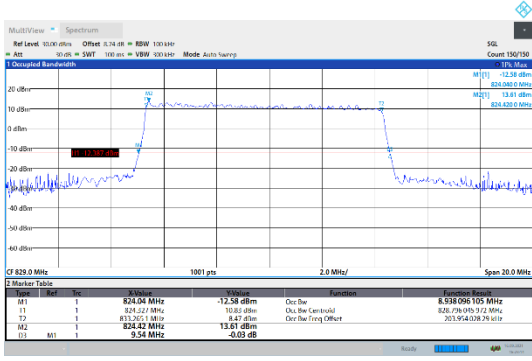

N5-15kHz-10MHz-DFT-QPSK-Mid-Outer_Full---PASS

N5-15kHz-10MHz-DFT-16QAM-Low-Outer_Full---PASS