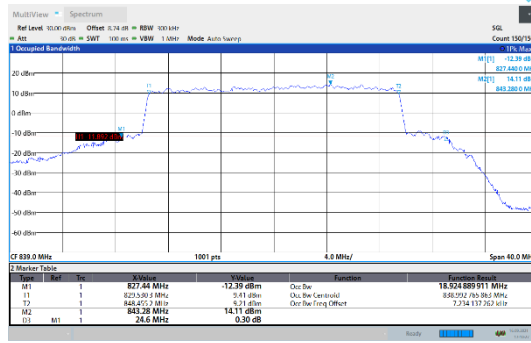

N5-15kHz-20MHz-CP-64QAM-Low-Outer_Full---PASS

N5-15kHz-20MHz-CP-64QAM-High-Outer_Full---PASS