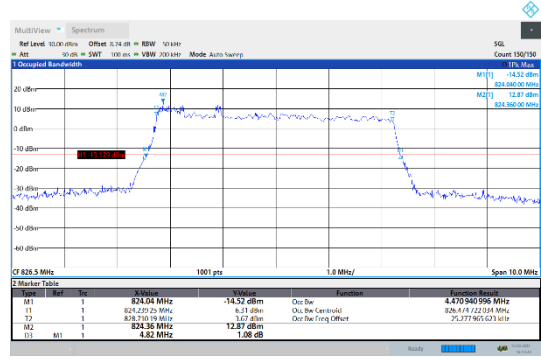

N5-15kHz-5MHz-CP-64QAM-Mid-Outer_Full---PASS

N5-15kHz-5MHz-CP-256QAM-Low-Outer_Full---PASS