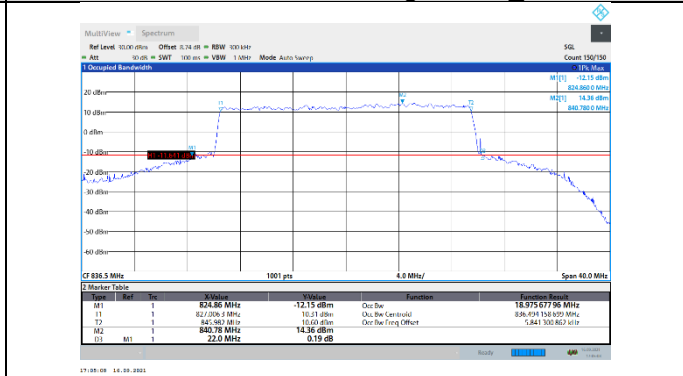

N5-15kHz-20MHz-CP-QPSK-High-Outer_Full---PASS

N5-15kHz-20MHz-CP-16QAM-Mid-Outer_Full---PASS