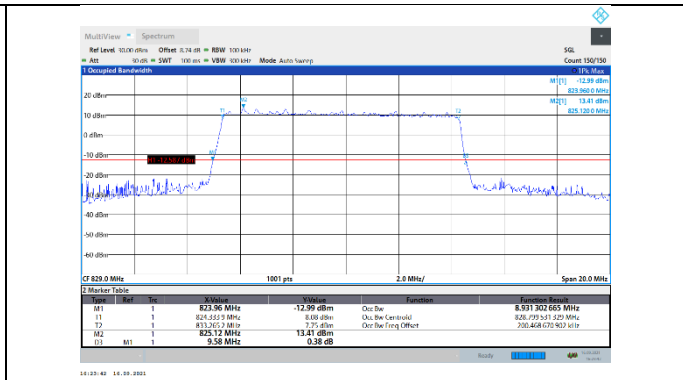

N5-15kHz-10MHz-DFT-QPSK-Mid-Outer_Full---PASS

N5-15kHz-10MHz-DFT-QPSK-High-Outer_Full---PASS

N5-15kHz-10MHz-DFT-16QAM-Low-Outer_Full---PASS

N5-15kHz-10MHz-DFT-16QAM-Mid-Outer_Full---PASS

N5-15kHz-10MHz-DFT-16QAM-High-Outer_Full---PASS