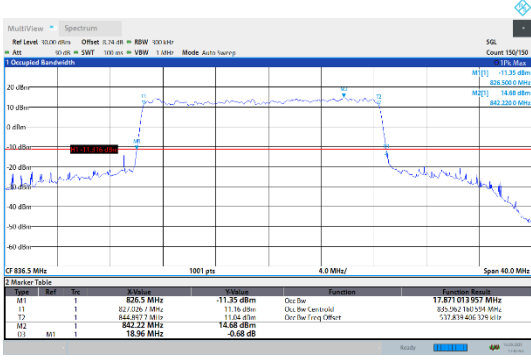

N5-15kHz-20MHz-DFT-16QAM-Low-Outer_Full---
PASS

N5-15kHz-20MHz-DFT-16QAM-Mid-Outer_Full---
PASS

N5-15kHz-20MHz-DFT-16QAM-High-Outer_Full---
PASS

N5-15kHz-20MHz-DFT-64QAM-Low-Outer_Full---
PASS

N5-15kHz-20MHz-DFT-64QAM-Mid-Outer_Full---
PASS