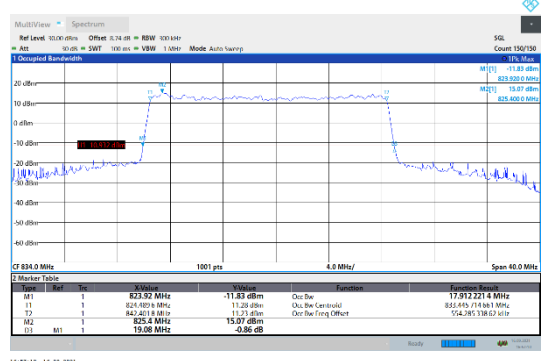

N5-15kHz-20MHz-DFT-16QAM-Mid-Outer_Full---
PASS

N5-15kHz-20MHz-DFT-64QAM-Low-Outer_Full---
PASS