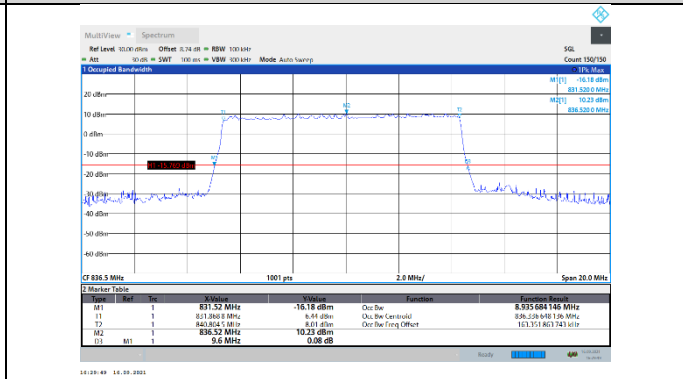

N5-15kHz-10MHz-DFT-64QAM-Low-Outer_Full---PASS

N5-15kHz-10MHz-DFT-64QAM-Mid-Outer_Full---PASS

N5-15kHz-10MHz-DFT-64QAM-High-Outer_Full---PASS

N5-15kHz-10MHz-DFT-256QAM-Low-Outer_Full---PASS

N5-15kHz-10MHz-DFT-256QAM-Mid-Outer_Full---PASS