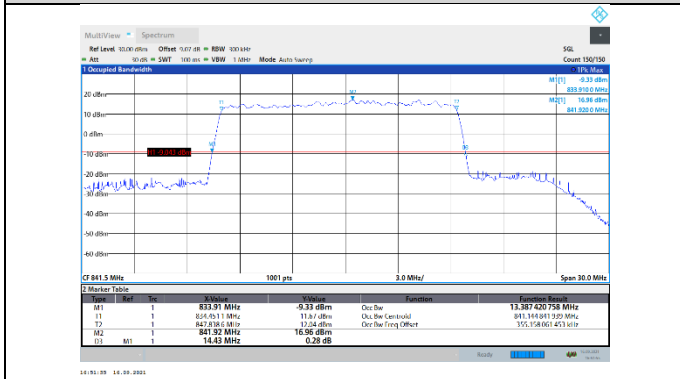

N5-15kHz-15MHz-DFT-64QAM-Low-Outer_Full---PASS

N5-15kHz-15MHz-DFT-64QAM-High-Outer_Full---PASS