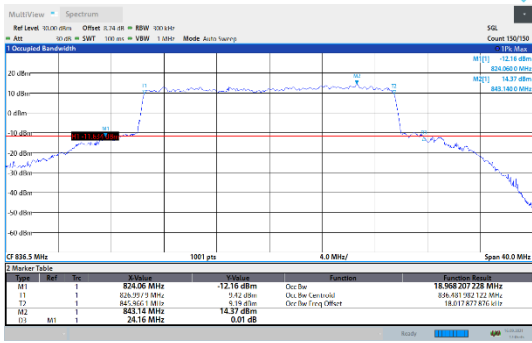

N5-15kHz-20MHz-CP-16QAM-High-Outer_Full---PASS

N5-15kHz-20MHz-CP-64QAM-Mid-Outer_Full---PASS