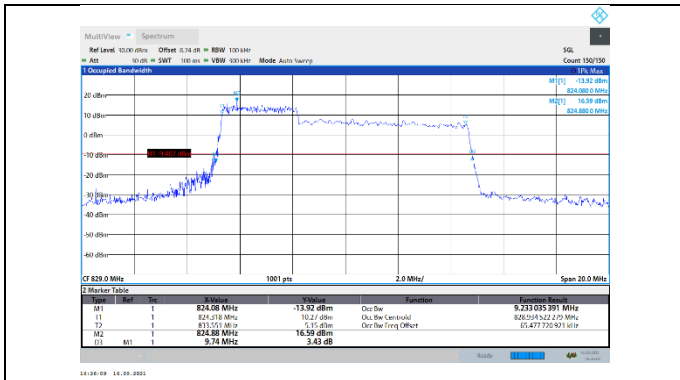

N5-15kHz-10MHz-CP-16QAM-Mid-Outer_Full---PASS

N5-15kHz-10MHz-CP-16QAM-High-Outer_Full---PASS

N5-15kHz-10MHz-CP-64QAM-Low-Outer_Full---PASS

N5-15kHz-10MHz-CP-64QAM-Mid-Outer_Full---PASS

N5-15kHz-10MHz-CP-64QAM-High-Outer_Full---PASS