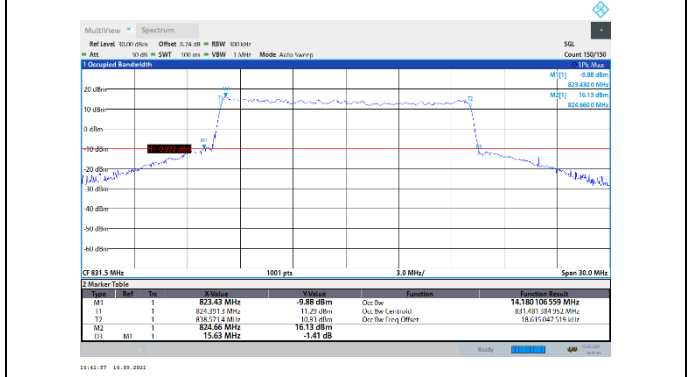

N5-15kHz-15MHz-CP-QPSK-Mid-Outer_Full---PASS

N5-15kHz-15MHz-CP-16QAM-Low-Outer_Full---PASS