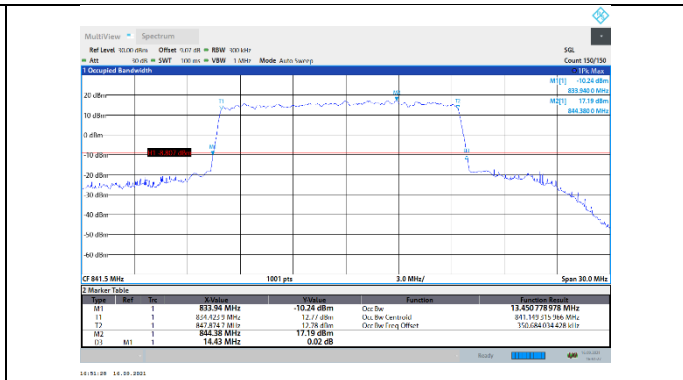

N5-15kHz-15MHz-DFT-16QAM-Low-Outer_Full---PASS

N5-15kHz-15MHz-DFT-16QAM-High-Outer_Full---PASS