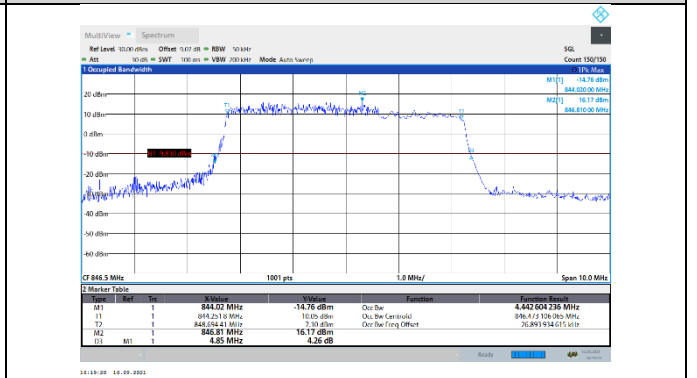

N5-15kHz-5MHz-DFT-256QAM-Low-Outer_Full---PASS

N5-15kHz-5MHz-DFT-256QAM-High-Outer_Full---PASS