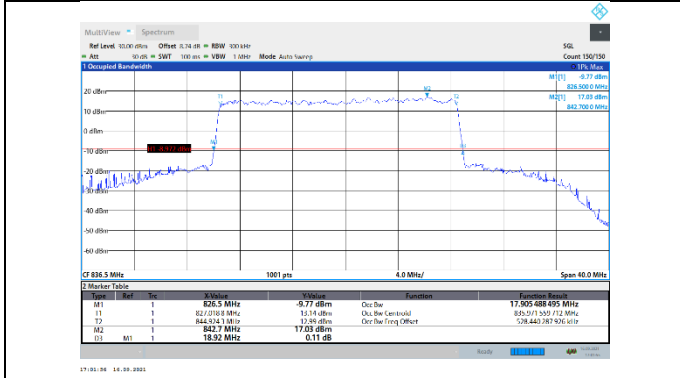

N5-15kHz-20MHz-DFT-QPSK-Mid-Outer_Full---PASS