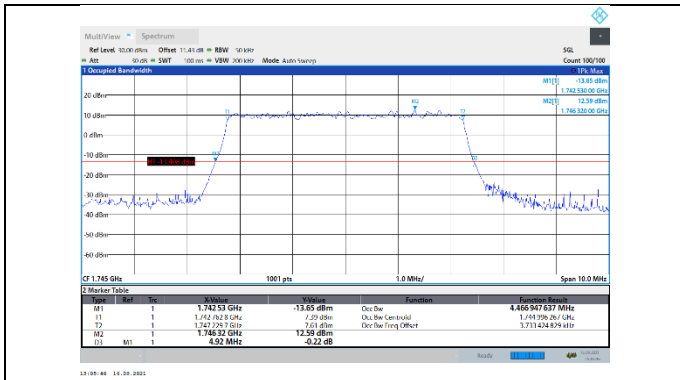

N66-15kHz-5MHz-DFT-64QAM-High-Outer_Full---PASS

N66-15kHz-5MHz-DFT-256QAM-Mid-Outer_Full---PASS