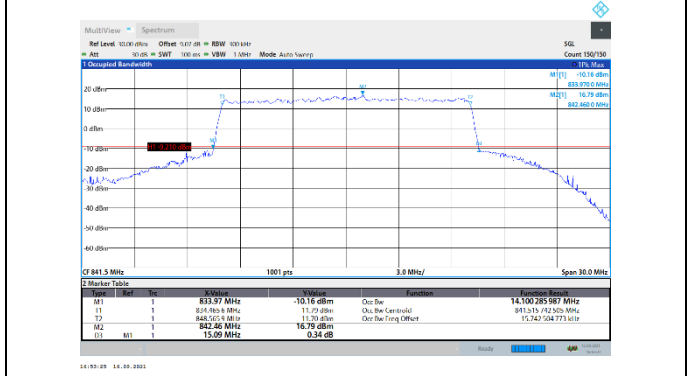

N5-15kHz-15MHz-CP-QPSK-Low-Outer_Full---PASS

N5-15kHz-15MHz-CP-QPSK-Mid-Outer_Full---PASS

N5-15kHz-15MHz-CP-QPSK-High-Outer_Full---PASS

N5-15kHz-15MHz-CP-16QAM-Low-Outer_Full---PASS

N5-15kHz-15MHz-CP-16QAM-Mid-Outer_Full---PASS