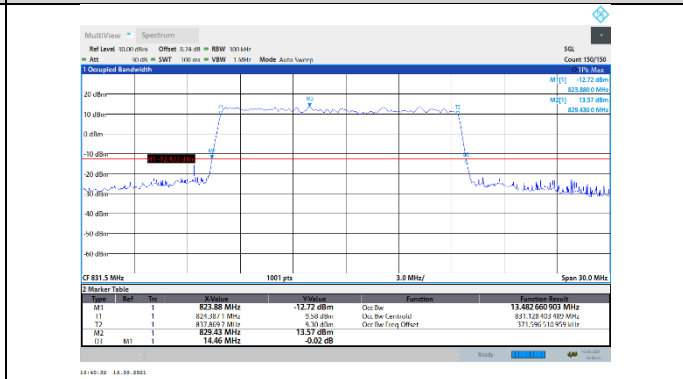

N5-15kHz-15MHz-DFT-64QAM-Mid-Outer_Full---PASS

N5-15kHz-15MHz-DFT-256QAM-Low-Outer_Full---PASS