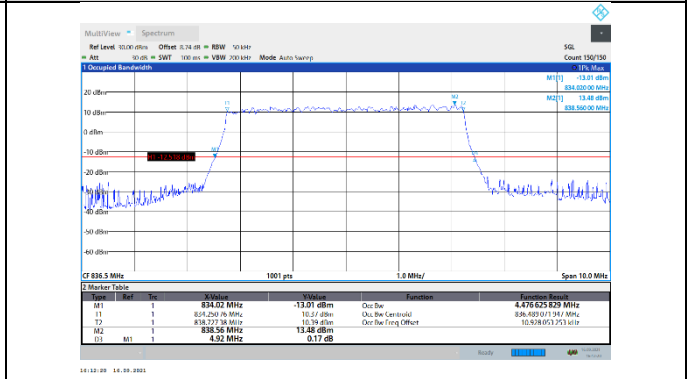

N5-15kHz-5MHz-DFT-QPSK-Mid-Outer_Full---PASS

N5-15kHz-5MHz-DFT-QPSK-Mid-Outer_Full---PASS