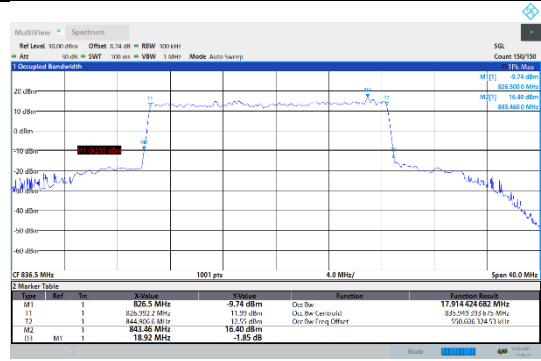

N5-15kHz-20MHz-DFT-QPSK-High-Outer_Full---PASS

N5-15kHz-20MHz-DFT-16QAM-Mid-Outer_Full---
PASS