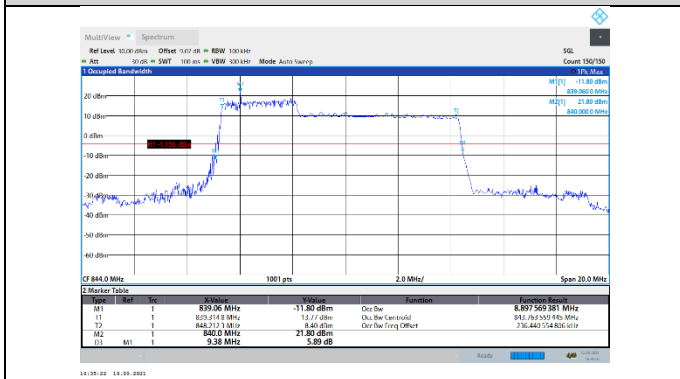

N5-15kHz-10MHz-DFT-64QAM-Low-Outer_Full---PASS

N5-15kHz-10MHz-DFT-64QAM-Mid-Outer_Full---PASS

N5-15kHz-10MHz-DFT-64QAM-High-Outer_Full---PASS

N5-15kHz-10MHz-DFT-256QAM-Low-Outer_Full---PASS

N5-15kHz-10MHz-DFT-256QAM-Mid-Outer_Full---PASS