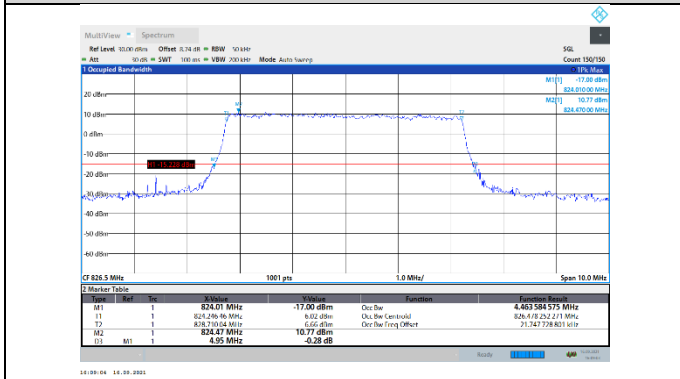

N5-15kHz-5MHz-DFT-256QAM-Mid-Outer_Full---PASS

N5-15kHz-5MHz-CP-QPSK-Low-Outer_Full---PASS