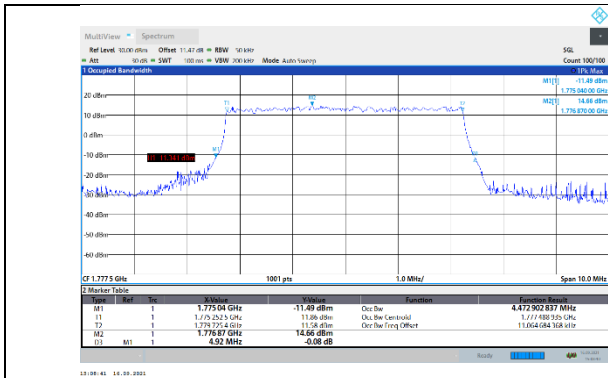

N66-15kHz-5MHz-DFT-QPSK-Low-Outer_Full---PASS

N66-15kHz-5MHz-DFT-QPSK-High-Outer_Full---PASS