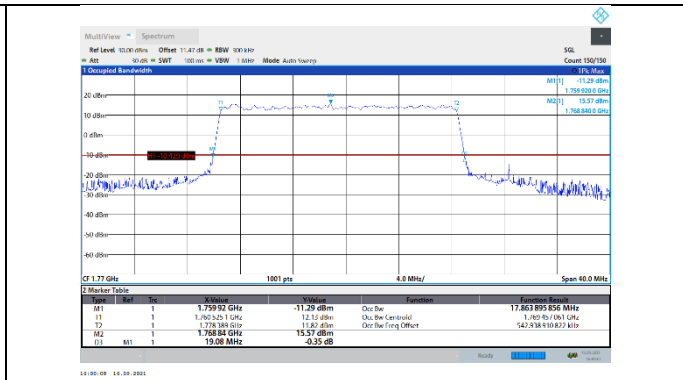

N66-15kHz-20MHz-DFT-64QAM-Low-Outer_Full---PASS

N66-15kHz-20MHz-DFT-64QAM-High-Outer_Full---PASS