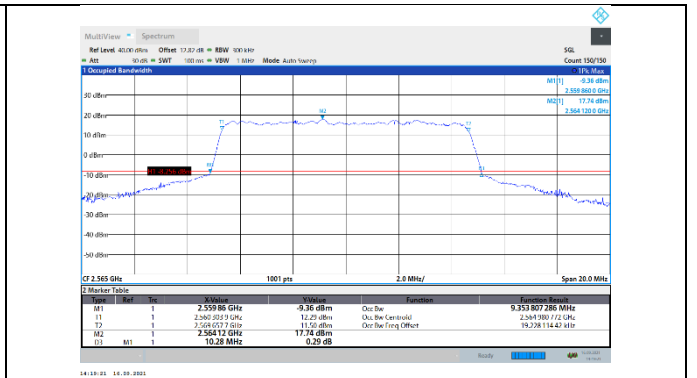

N7-15kHz-10MHz-CP-QPSK-Low-Outer_Full---PASS

N7-15kHz-10MHz-CP-QPSK-High-Outer_Full---PASS