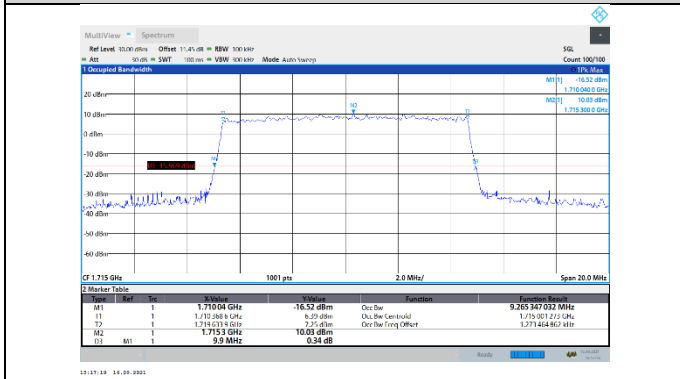

N66-15kHz-10MHz-CP-64QAM-Mid-Outer_Full---PASS

N66-15kHz-10MHz-CP-256QAM-Low-Outer_Full---PASS