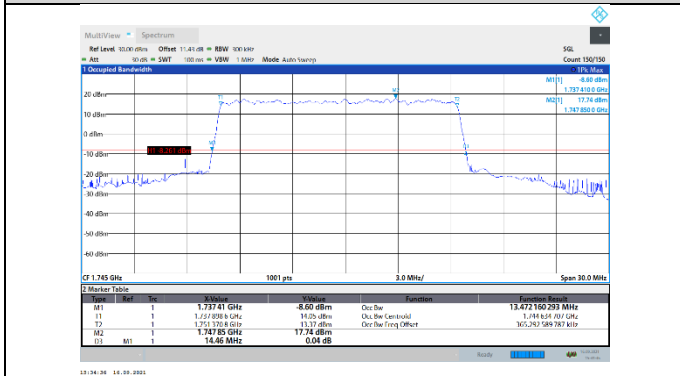

N66-15kHz-15MHz-DFT-QPSK-Low-Outer_Full---PASS

N66-15kHz-15MHz-DFT-QPSK-Mid-Outer_Full---PASS

N66-15kHz-15MHz-DFT-QPSK-High-Outer_Full---PASS

N66-15kHz-15MHz-DFT-16QAM-Low-Outer_Full---PASS

N66-15kHz-15MHz-DFT-16QAM-Mid-Outer_Full---PASS