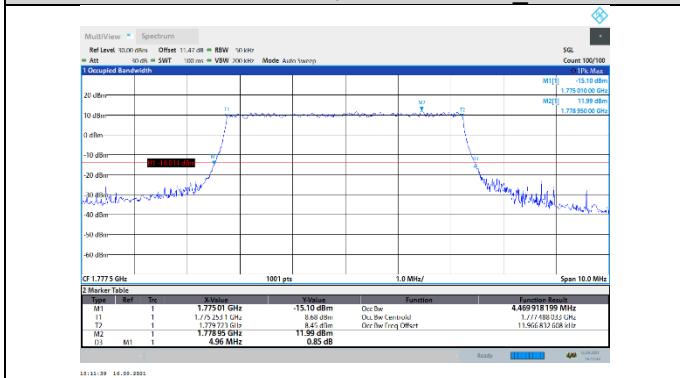

N66-15kHz-5MHz-CP-64QAM-Low-Outer_Full---PASS

N66-15kHz-5MHz-CP-64QAM-Mid-Outer_Full---PASS

N66-15kHz-5MHz-CP-64QAM-High-Outer_Full---PASS

N66-15kHz-5MHz-CP-256QAM-Low-Outer_Full---PASS

N66-15kHz-5MHz-CP-256QAM-Mid-Outer_Full---PASS