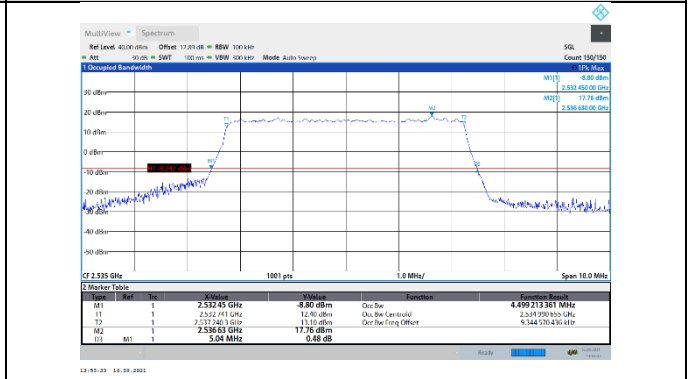

N66-15kHz-20MHz-CP-256QAM-Low-Outer_Full---
PASS

N66-15kHz-20MHz-CP-256QAM-Mid-Outer_Full---
PASS

N66-15kHz-20MHz-CP-256QAM-High-Outer_Full---PASS

N7-15kHz-5MHz-DFT-QPSK-Low-Outer_Full---PASS

N7-15kHz-5MHz-DFT-QPSK-High-Outer_Full---PASS