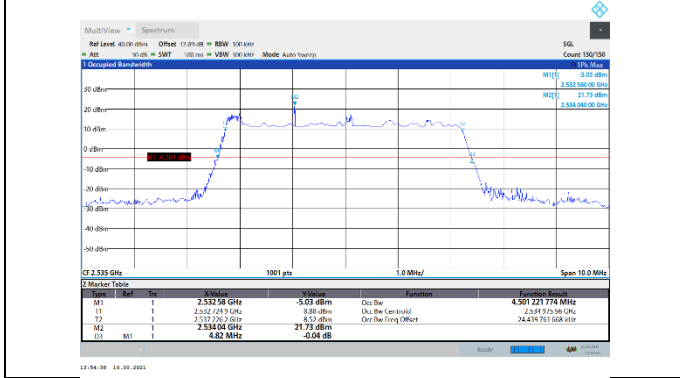

N7-15kHz-5MHz-DFT-64QAM-Low-Outer_Full---PASS

N7-15kHz-5MHz-DFT-64QAM-Mid-Outer_Full---PASS

N7-15kHz-5MHz-DFT-64QAM-High-Outer_Full---PASS

N7-15kHz-5MHz-DFT-256QAM-Low-Outer_Full---PASS

N7-15kHz-5MHz-DFT-256QAM-Mid-Outer_Full---PASS