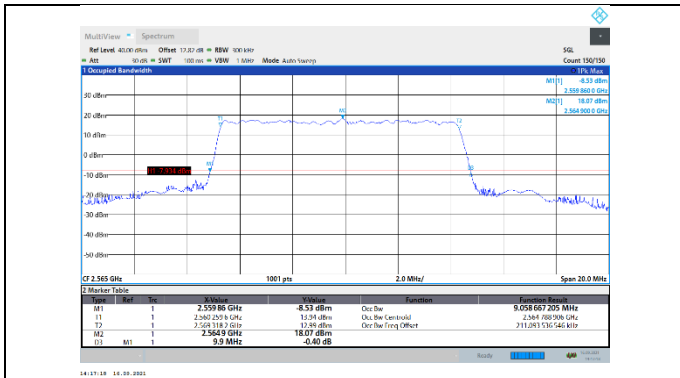

N7-15kHz-10MHz-DFT-16QAM-Low-Outer_Full---PASS

N7-15kHz-10MHz-DFT-16QAM-High-Outer_Full---PASS