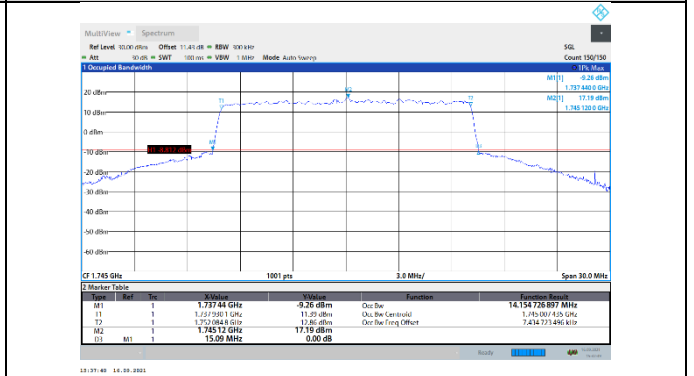

N66-15kHz-15MHz-CP-16QAM-Low-Outer_Full---PASS

N66-15kHz-15MHz-CP-16QAM-Mid-Outer_Full---
PASS

N66-15kHz-15MHz-CP-16QAM-High-Outer_Full---
PASS

N66-15kHz-15MHz-CP-64QAM-Low-Outer_Full---
PASS

N66-15kHz-15MHz-CP-64QAM-Mid-Outer_Full---
PASS