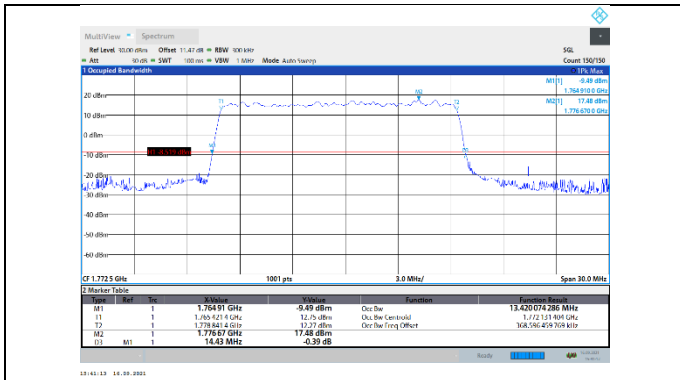

N66-15kHz-15MHz-DFT-64QAM-Low-Outer_Full---PASS

N66-15kHz-15MHz-DFT-64QAM-High-Outer_Full---PASS