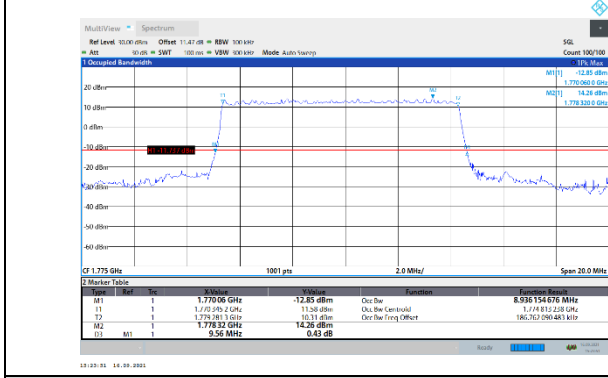

N66-15kHz-10MHz-DFT-16QAM-Low-Outer_Full---PASS

N66-15kHz-10MHz-DFT-16QAM-High-Outer_Full---PASS