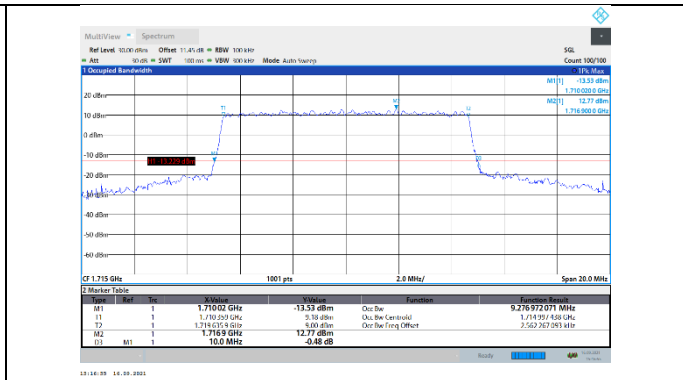

N66-15kHz-10MHz-CP-QPSK-High-Outer_Full---PASS

N66-15kHz-10MHz-CP-16QAM-Low-Outer_Full---PASS

N66-15kHz-10MHz-CP-16QAM-Mid-Outer_Full---PASS

N66-15kHz-10MHz-CP-16QAM-High-Outer_Full---PASS

N66-15kHz-10MHz-CP-64QAM-Low-Outer_Full---PASS