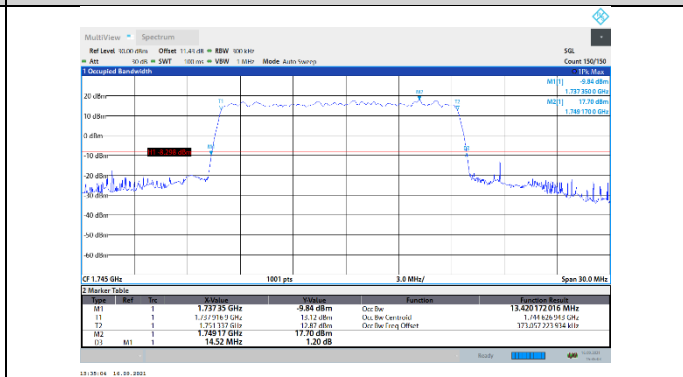

N66-15kHz-15MHz-DFT-16QAM-High-Outer_Full---PASS

N66-15kHz-15MHz-DFT-64QAM-Mid-Outer_Full---PASS