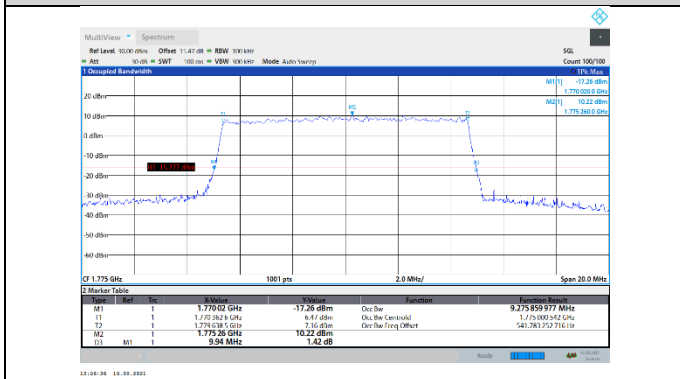

N66-15kHz-10MHz-CP-64QAM-Mid-Outer_Full---PASS

N66-15kHz-10MHz-CP-64QAM-High-Outer_Full---PASS

N66-15kHz-10MHz-CP-256QAM-Low-Outer_Full---PASS

N66-15kHz-10MHz-CP-256QAM-Mid-Outer_Full---PASS

N66-15kHz-10MHz-CP-256QAM-High-Outer_Full---PASS