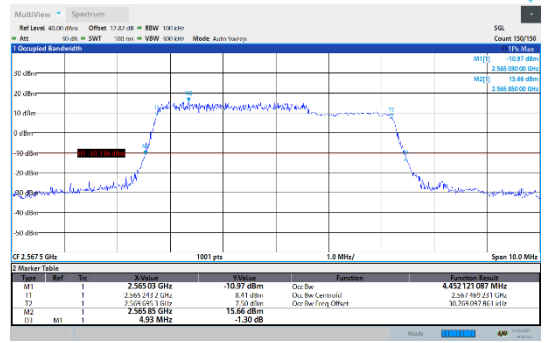

N7-15kHz-5MHz-CP-256QAM-Low-Outer_Full---PASS

N7-15kHz-5MHz-CP-256QAM-High-Outer_Full---PASS