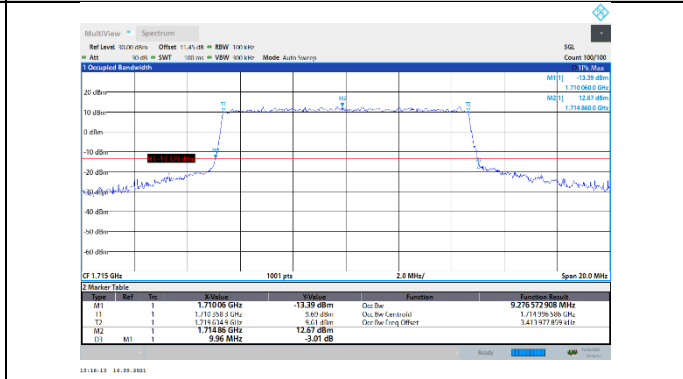

N66-15kHz-10MHz-DFT-256QAM-Mid-Outer_Full---PASS

N66-15kHz-10MHz-CP-QPSK-Low-Outer_Full---PASS