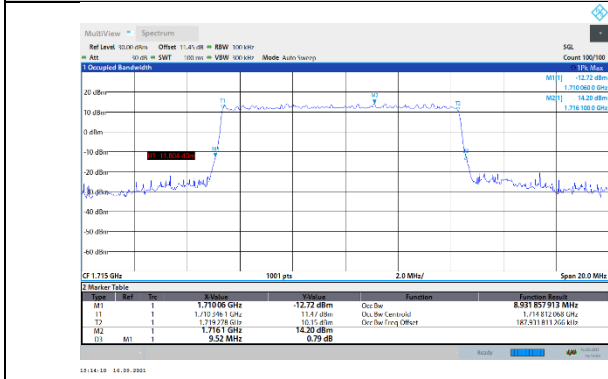

N66-15kHz-5MHz-CP-256QAM-High-Outer_Full---PASS

N66-15kHz-10MHz-DFT-QPSK-Low-Outer_Full---PASS

N66-15kHz-10MHz-DFT-QPSK-Mid-Outer_Full---PASS

N66-15kHz-10MHz-DFT-QPSK-High-Outer_Full---PASS

N66-15kHz-10MHz-DFT-16QAM-Low-Outer_Full---PASS