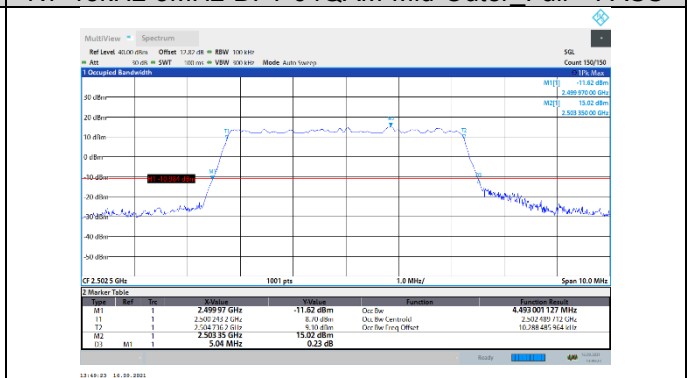

N7-15kHz-5MHz-DFT-64QAM-Mid-Outer_Full---PASS

N7-15kHz-5MHz-DFT-256QAM-Low-Outer_Full---PASS