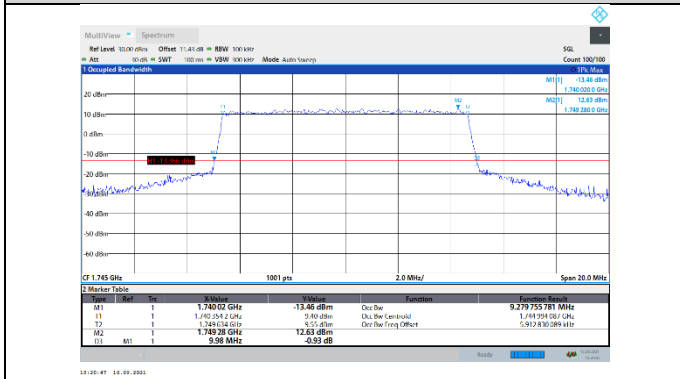

N66-15kHz-10MHz-DFT-256QAM-Low-Outer_Full---PASS

N66-15kHz-10MHz-DFT-256QAM-Mid-Outer_Full---PASS

N66-15kHz-10MHz-DFT-256QAM-High-Outer_Full---PASS

N66-15kHz-10MHz-CP-QPSK-Low-Outer_Full---PASS

N66-15kHz-10MHz-CP-QPSK-Mid-Outer_Full---PASS