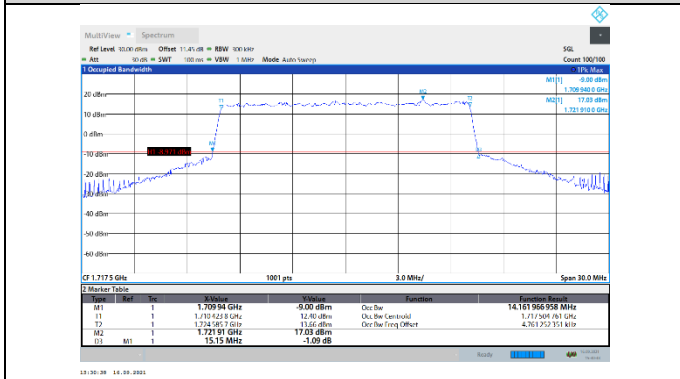

N66-15kHz-15MHz-DFT-256QAM-Mid-Outer_Full---PASS

N66-15kHz-15MHz-CP-QPSK-Low-Outer_Full---PASS