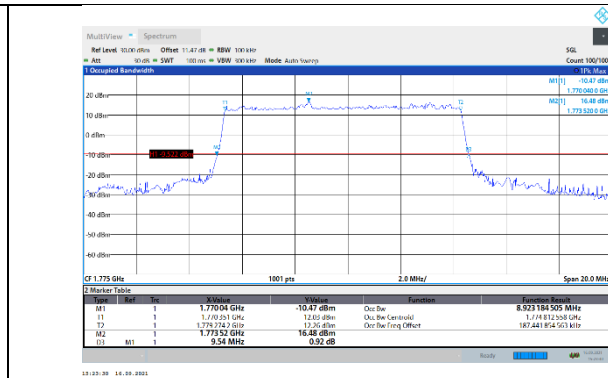

N66-15kHz-5MHz-CP-256QAM-High-Outer_Full---PASS

N66-15kHz-10MHz-DFT-QPSK-High-Outer_Full---PASS