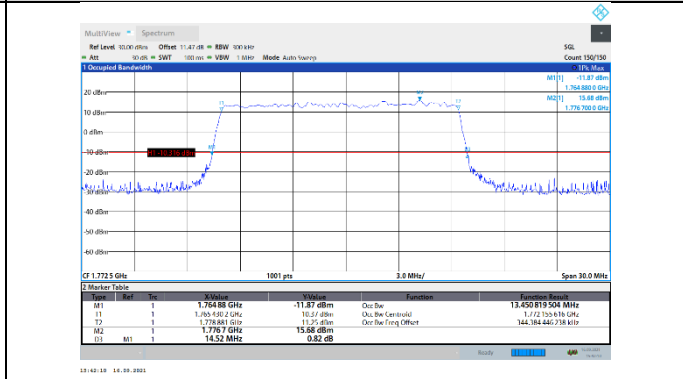

N66-15kHz-15MHz-DFT-256QAM-Low-Outer_Full---PASS

N66-15kHz-15MHz-DFT-256QAM-High-Outer_Full---PASS