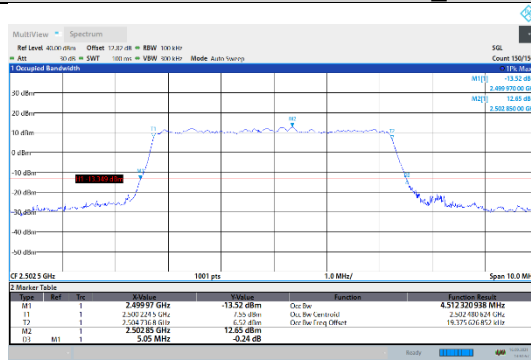

N7-15kHz-5MHz-CP-16QAM-Mid-Outer_Full---PASS

N7-15kHz-5MHz-CP-16QAM-High-Outer_Full---PASS

N7-15kHz-5MHz-CP-64QAM-Low-Outer_Full---PASS

N7-15kHz-5MHz-CP-64QAM-Mid-Outer_Full---PASS

N7-15kHz-5MHz-CP-64QAM-High-Outer_Full---PASS