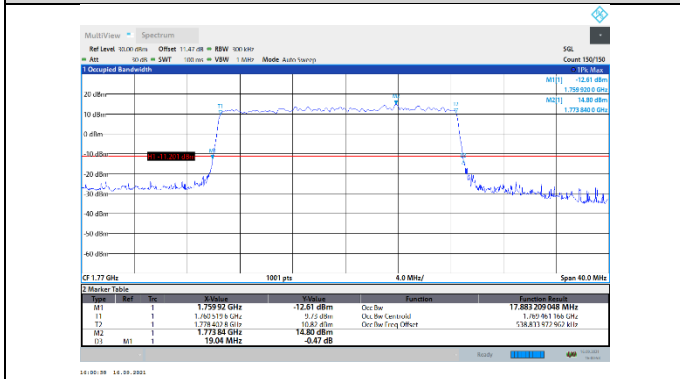

N66-15kHz-20MHz-DFT-64QAM-Low-Outer_Full---PASS

N66-15kHz-20MHz-DFT-64QAM-Mid-Outer_Full---PASS

N66-15kHz-20MHz-DFT-64QAM-High-Outer_Full---PASS

N66-15kHz-20MHz-DFT-256QAM-Low-Outer_Full---PASS

N66-15kHz-20MHz-DFT-256QAM-Mid-Outer_Full---PASS