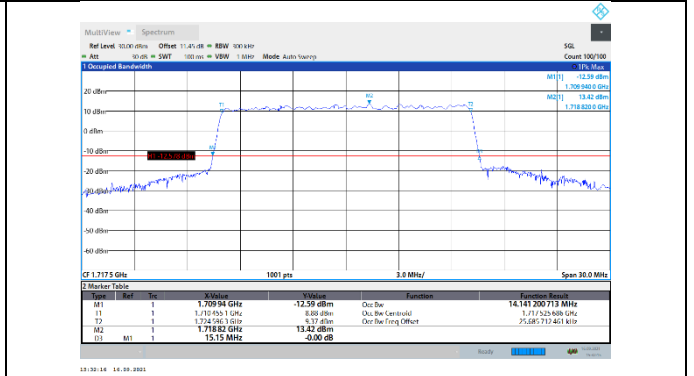

N66-15kHz-15MHz-CP-64QAM-Mid-Outer_Full---
PASS

N66-15kHz-15MHz-CP-256QAM-Low-Outer_Full---
PASS