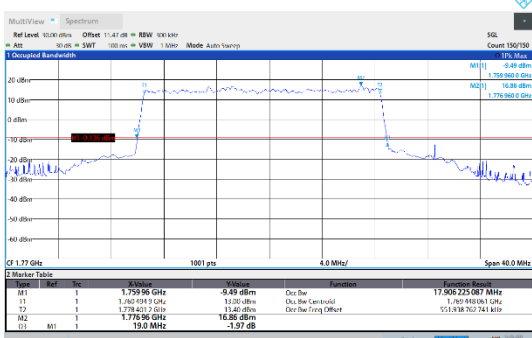

N66-15kHz-20MHz-DFT-16QAM-Low-Outer_Full---PASS

N66-15kHz-20MHz-DFT-16QAM-High-Outer_Full---PASS