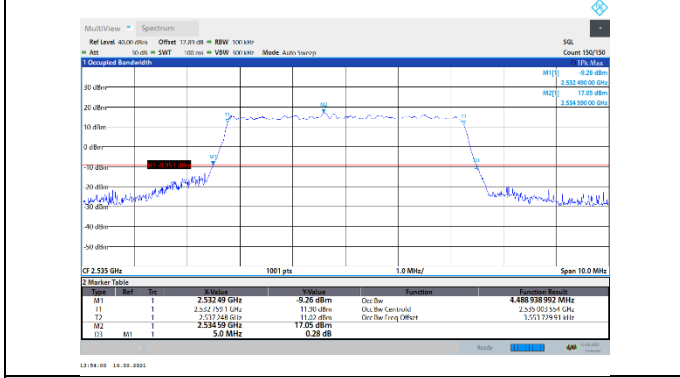

N7-15kHz-5MHz-DFT-16QAM-Low-Outer_Full---PASS

N7-15kHz-5MHz-DFT-16QAM-High-Outer_Full---PASS