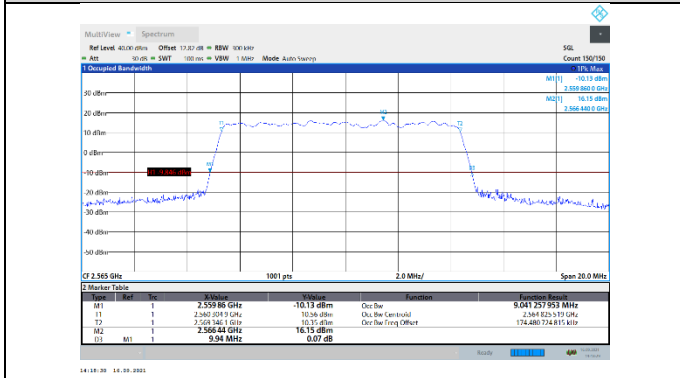

N7-15kHz-10MHz-DFT-64QAM-Mid-Outer_Full---PASS

N7-15kHz-10MHz-DFT-64QAM-High-Outer_Full---PASS

N7-15kHz-10MHz-DFT-256QAM-Low-Outer_Full---PASS

N7-15kHz-10MHz-DFT-256QAM-Mid-Outer_Full---PASS

N7-15kHz-10MHz-DFT-256QAM-High-Outer_Full---PASS