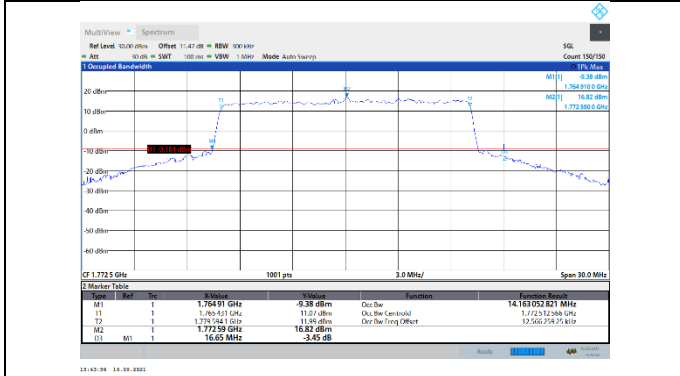

N66-15kHz-15MHz-CP-16QAM-Low-Outer_Full---PASS

N66-15kHz-15MHz-CP-16QAM-Mid-Outer_Full---
PASS

N66-15kHz-15MHz-CP-16QAM-High-Outer_Full---
PASS

N66-15kHz-15MHz-CP-64QAM-Low-Outer_Full---
PASS

N66-15kHz-15MHz-CP-64QAM-Mid-Outer_Full---
PASS