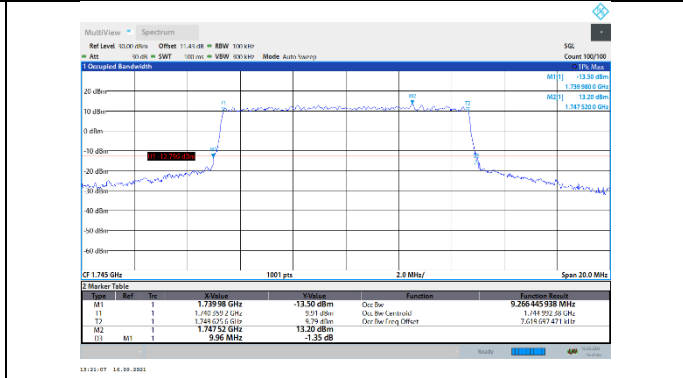

N66-15kHz-10MHz-CP-QPSK-High-Outer_Full---PASS

N66-15kHz-10MHz-CP-16QAM-Mid-Outer_Full---PASS