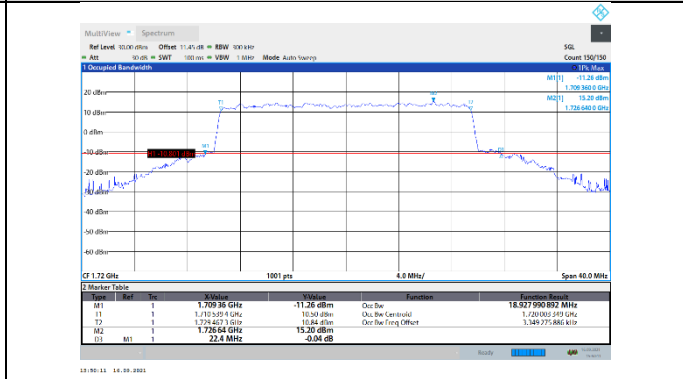

N66-15kHz-20MHz-CP-16QAM-Mid-Outer_Full---
PASS

N66-15kHz-20MHz-CP-64QAM-Low-Outer_Full---
PASS