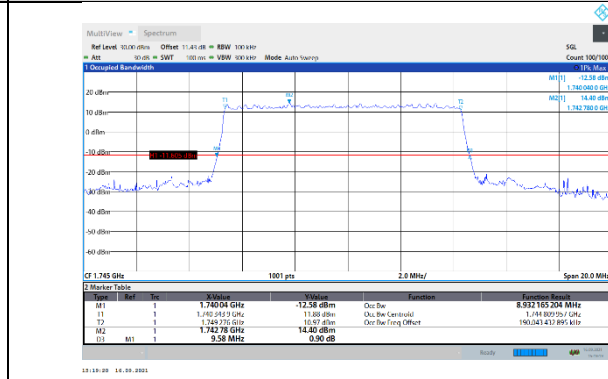

N66-15kHz-5MHz-CP-256QAM-High-Outer_Full---PASS

N66-15kHz-10MHz-DFT-QPSK-Low-Outer_Full---PASS

N66-15kHz-10MHz-DFT-QPSK-Mid-Outer_Full---PASS

N66-15kHz-10MHz-DFT-QPSK-High-Outer_Full---PASS

N66-15kHz-10MHz-DFT-16QAM-Low-Outer_Full---PASS