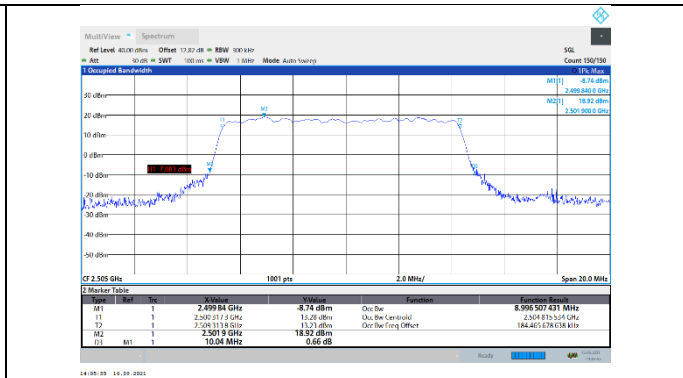

N7-15kHz-10MHz-DFT-QPSK-High-Outer_Full---PASS

N7-15kHz-10MHz-DFT-16QAM-Low-Outer_Full---PASS

N7-15kHz-10MHz-DFT-16QAM-Mid-Outer_Full---PASS

N7-15kHz-10MHz-DFT-16QAM-High-Outer_Full---PASS

N7-15kHz-10MHz-DFT-64QAM-Low-Outer_Full---PASS