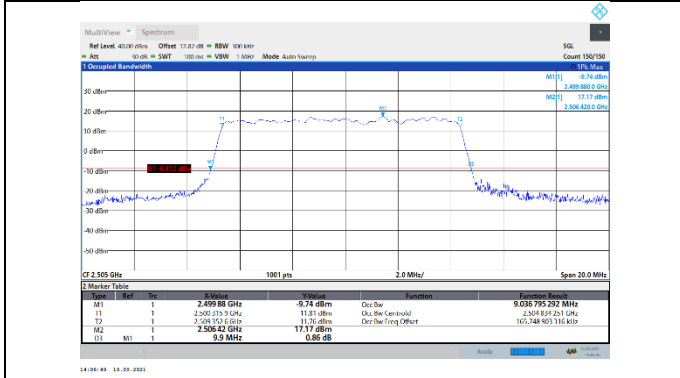

N7-15kHz-10MHz-DFT-64QAM-Mid-Outer_Full---PASS

N7-15kHz-10MHz-DFT-256QAM-Low-Outer_Full---PASS