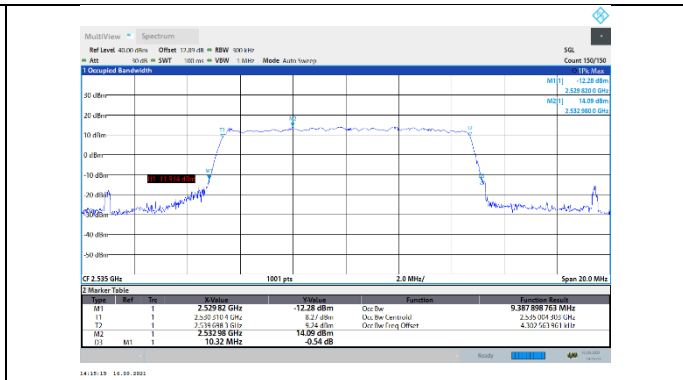

N7-15kHz-10MHz-CP-16QAM-High-Outer_Full---PASS

N7-15kHz-10MHz-CP-64QAM-Low-Outer_Full---PASS

N7-15kHz-10MHz-CP-64QAM-Mid-Outer_Full---PASS

N7-15kHz-10MHz-CP-64QAM-High-Outer_Full---PASS

N7-15kHz-10MHz-CP-256QAM-Low-Outer_Full---PASS