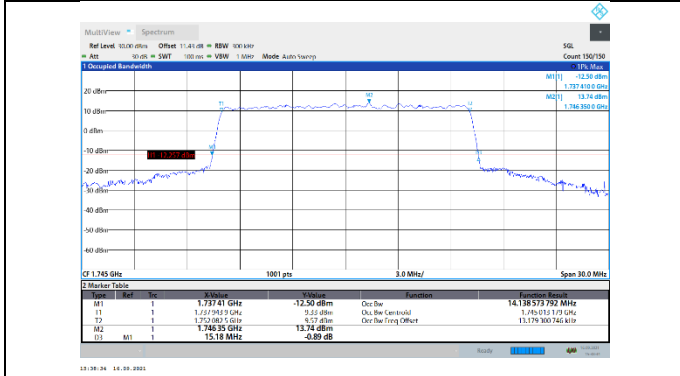

N66-15kHz-15MHz-CP-64QAM-High-Outer_Full---
PASS

N66-15kHz-15MHz-CP-256QAM-Mid-Outer_Full---
PASS