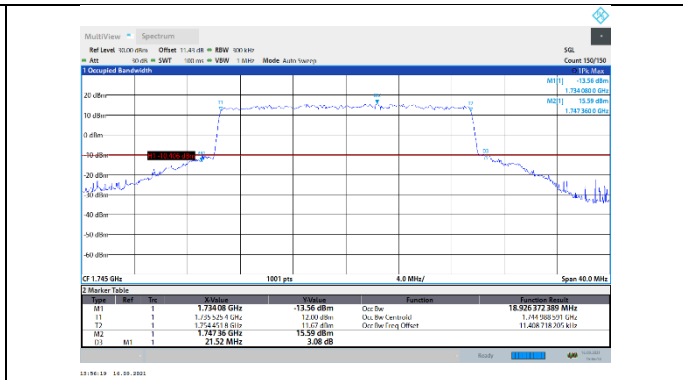

N66-15kHz-20MHz-DFT-256QAM-High-Outer_Full---PASS

N66-15kHz-20MHz-CP-QPSK-Low-Outer_Full---PASS

N66-15kHz-20MHz-CP-QPSK-Mid-Outer_Full---PASS

N66-15kHz-20MHz-CP-QPSK-High-Outer_Full---PASS

N66-15kHz-20MHz-CP-16QAM-Low-Outer_Full---
PASS