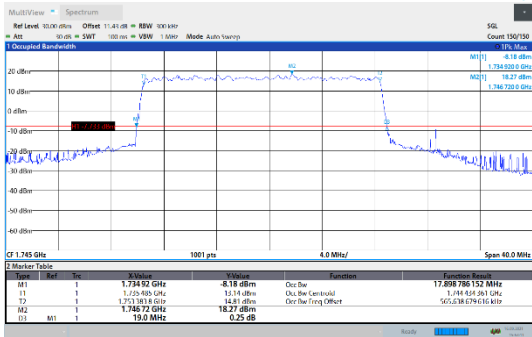

N66-15kHz-15MHz-CP-64QAM-High-Outer_Full---
PASS

N66-15kHz-15MHz-CP-256QAM-Low-Outer_Full---
PASS

N66-15kHz-15MHz-CP-256QAM-Mid-Outer_Full---
PASS

N66-15kHz-15MHz-CP-256QAM-High-Outer_Full---
PASS

N66-15kHz-20MHz-DFT-QPSK-Low-Outer_Full---PASS