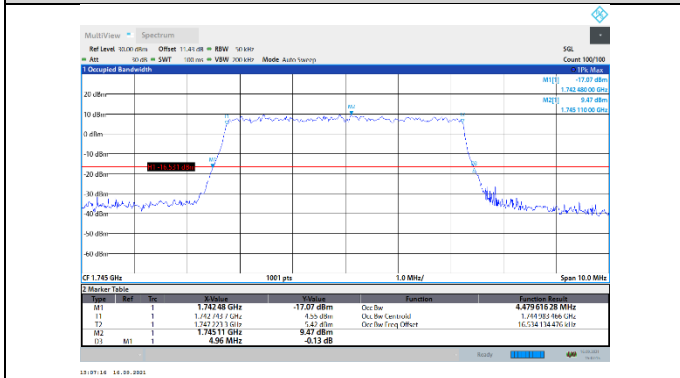

N66-15kHz-5MHz-CP-64QAM-Low-Outer_Full---PASS

N66-15kHz-5MHz-CP-64QAM-Mid-Outer_Full---PASS

N66-15kHz-5MHz-CP-64QAM-High-Outer_Full---PASS

N66-15kHz-5MHz-CP-256QAM-Low-Outer_Full---PASS

N66-15kHz-5MHz-CP-256QAM-Mid-Outer_Full---PASS