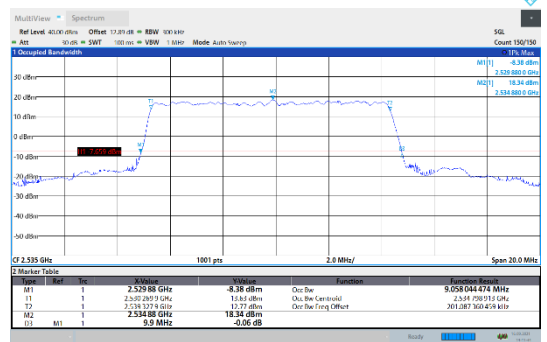

N7-15kHz-10MHz-DFT-QPSK-High-Outer_Full---PASS

N7-15kHz-10MHz-DFT-16QAM-Mid-Outer_Full---PASS