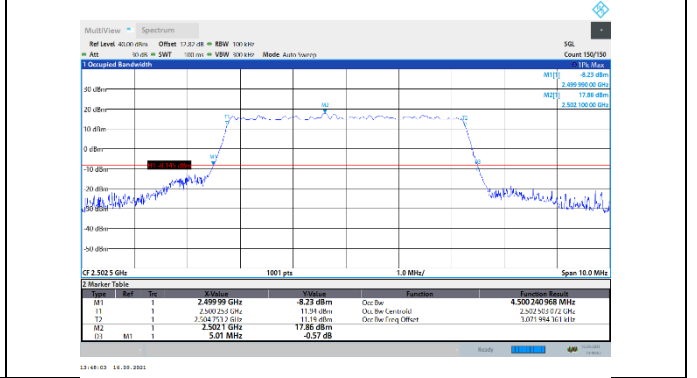

N7-15kHz-5MHz-DFT-16QAM-Mid-Outer_Full---PASS

N7-15kHz-5MHz-DFT-QPSK-Mid-Outer_Full---PASS