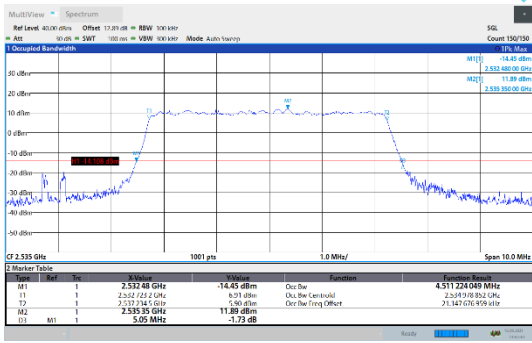

N7-15kHz-5MHz-CP-64QAM-High-Outer_Full---PASS

N7-15kHz-5MHz-CP-256QAM-Mid-Outer_Full---PASS