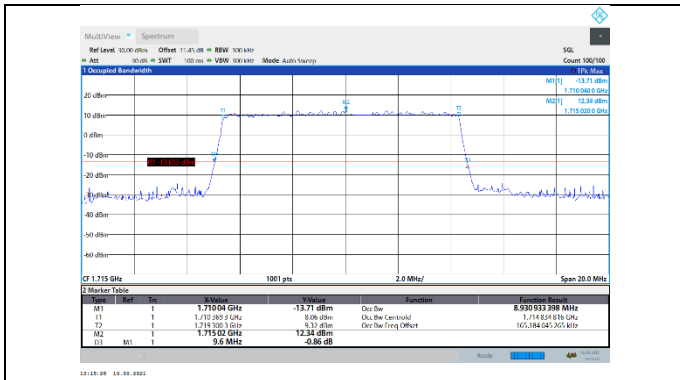

N66-15kHz-10MHz-DFT-16QAM-Mid-Outer_Full---PASS

N66-15kHz-10MHz-DFT-16QAM-High-Outer_Full---PASS

N66-15kHz-10MHz-DFT-64QAM-Low-Outer_Full---PASS

N66-15kHz-10MHz-DFT-64QAM-Mid-Outer_Full---PASS

N66-15kHz-10MHz-DFT-64QAM-High-Outer_Full---PASS