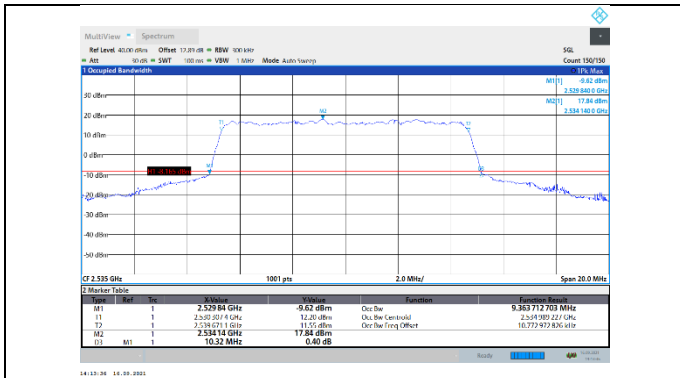

N7-15kHz-10MHz-DFT-256QAM-High-Outer_Full---PASS

N7-15kHz-10MHz-CP-QPSK-Mid-Outer_Full---PASS