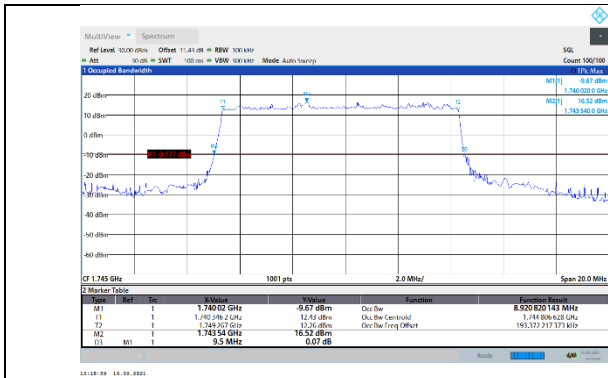

N66-15kHz-10MHz-DFT-QPSK-Mid-Outer_Full---PASS