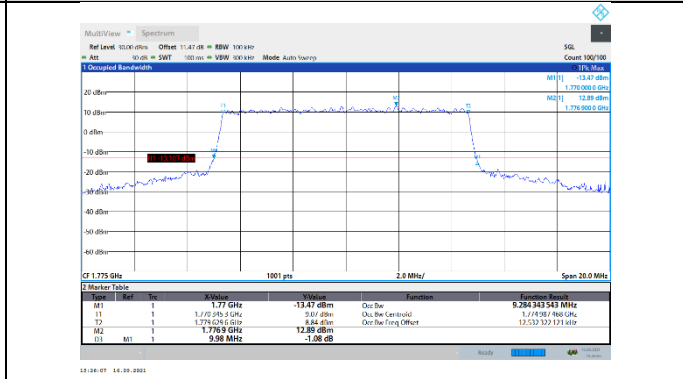

N66-15kHz-10MHz-CP-64QAM-Low-Outer_Full---PASS

N66-15kHz-10MHz-CP-64QAM-High-Outer_Full---PASS