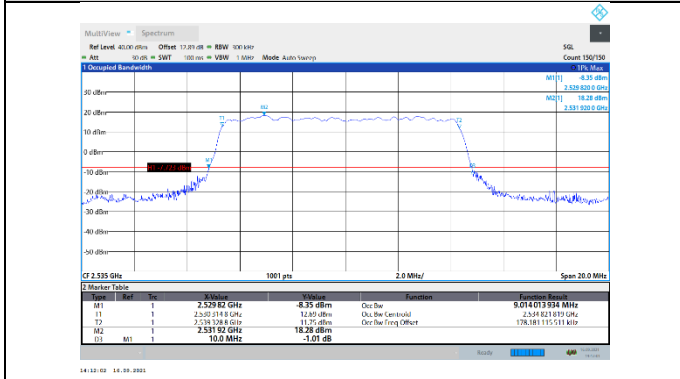

N7-15kHz-10MHz-DFT-QPSK-High-Outer_Full---PASS

N7-15kHz-10MHz-DFT-16QAM-Low-Outer_Full---PASS

N7-15kHz-10MHz-DFT-16QAM-Mid-Outer_Full---PASS

N7-15kHz-10MHz-DFT-16QAM-High-Outer_Full---PASS

N7-15kHz-10MHz-DFT-64QAM-Low-Outer_Full---PASS