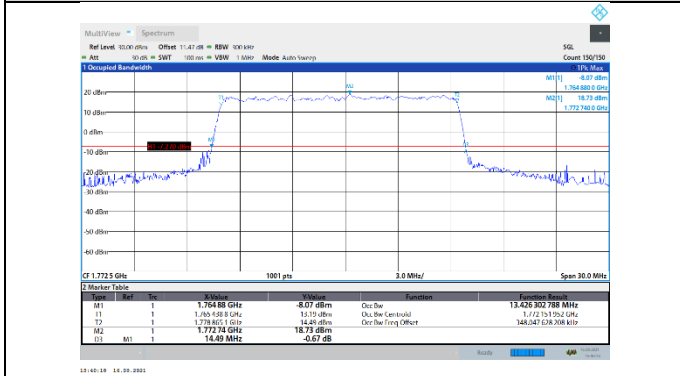

N66-15kHz-15MHz-DFT-QPSK-Low-Outer_Full---PASS

N66-15kHz-15MHz-DFT-QPSK-High-Outer_Full---PASS