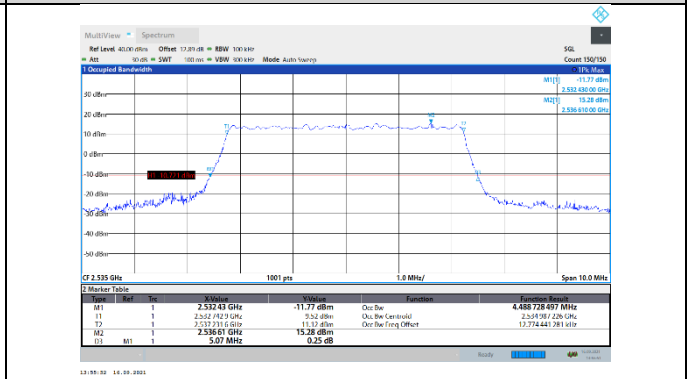

N7-15kHz-5MHz-DFT-256QAM-High-Outer_Full---PASS

N7-15kHz-5MHz-CP-QPSK-Mid-Outer_Full---PASS