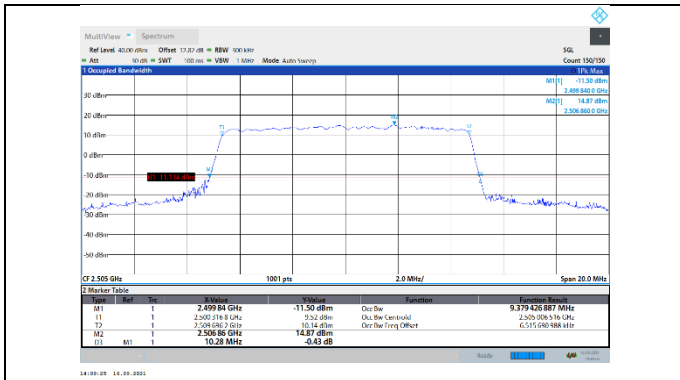

N7-15kHz-10MHz-CP-16QAM-High-Outer_Full---PASS

N7-15kHz-10MHz-CP-64QAM-Low-Outer_Full---PASS

N7-15kHz-10MHz-CP-64QAM-Mid-Outer_Full---PASS

N7-15kHz-10MHz-CP-64QAM-High-Outer_Full---PASS

N7-15kHz-10MHz-CP-256QAM-Low-Outer_Full---PASS