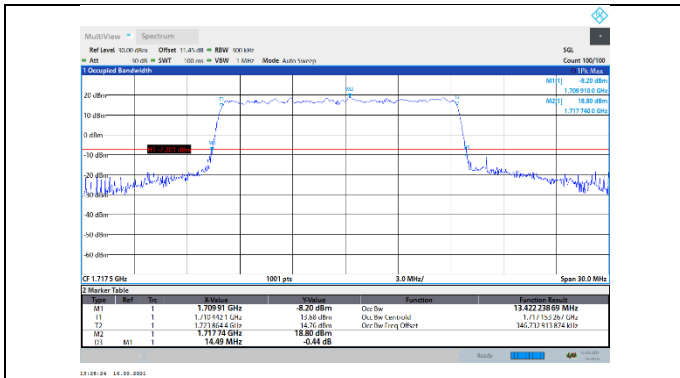

N66-15kHz-10MHz-CP-64QAM-Mid-Outer_Full---PASS

N66-15kHz-10MHz-CP-64QAM-High-Outer_Full---PASS

N66-15kHz-10MHz-CP-256QAM-Low-Outer_Full---PASS

N66-15kHz-10MHz-CP-256QAM-Mid-Outer_Full---PASS

N66-15kHz-10MHz-CP-256QAM-High-Outer_Full---PASS