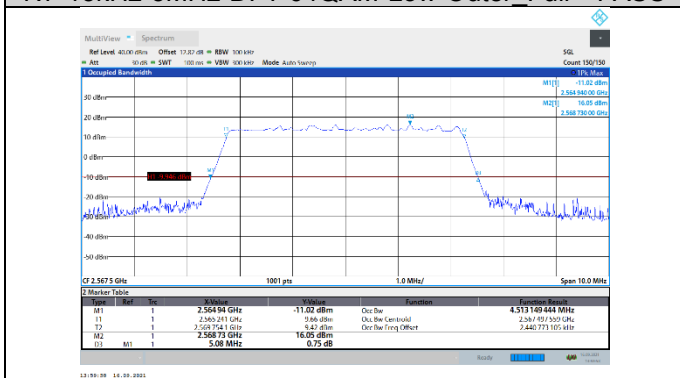

N7-15kHz-5MHz-DFT-64QAM-Low-Outer_Full---PASS

N7-15kHz-5MHz-DFT-64QAM-High-Outer_Full---PASS