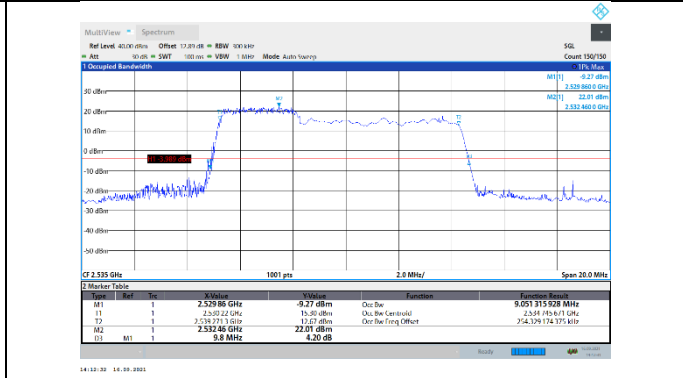

N7-15kHz-10MHz-DFT-64QAM-High-Outer_Full---PASS

N7-15kHz-10MHz-DFT-256QAM-Mid-Outer_Full---PASS