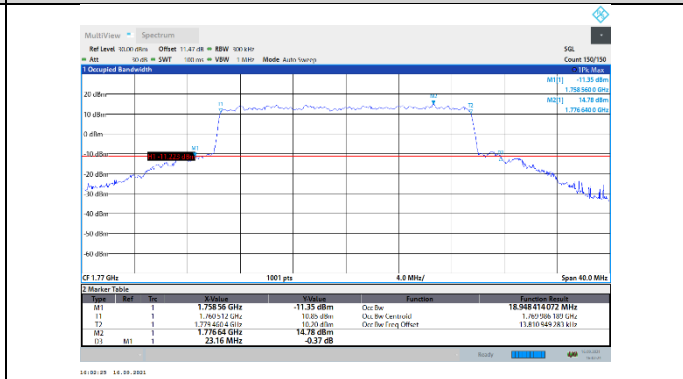

N66-15kHz-20MHz-CP-16QAM-Mid-Outer_Full---
PASS

N66-15kHz-20MHz-CP-16QAM-High-Outer_Full---
PASS

N66-15kHz-20MHz-CP-64QAM-Low-Outer_Full---
PASS

N66-15kHz-20MHz-CP-64QAM-Mid-Outer_Full---
PASS

N66-15kHz-20MHz-CP-64QAM-High-Outer_Full---
PASS