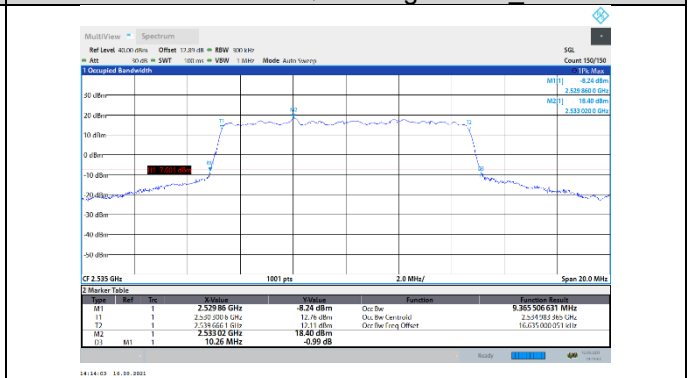

N7-15kHz-10MHz-CP-QPSK-Low-Outer_Full---PASS

N7-15kHz-10MHz-CP-QPSK-Mid-Outer_Full---PASS

N7-15kHz-10MHz-CP-QPSK-High-Outer_Full---PASS

N7-15kHz-10MHz-CP-16QAM-Low-Outer_Full---PASS

N7-15kHz-10MHz-CP-16QAM-Mid-Outer_Full---PASS