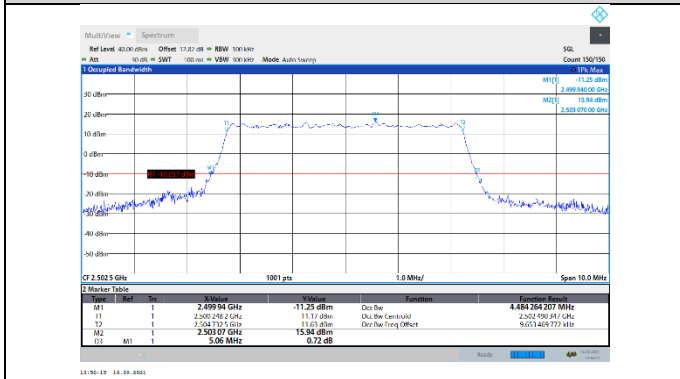

N7-15kHz-5MHz-DFT-256QAM-Mid-Outer_Full---PASS

N7-15kHz-5MHz-CP-QPSK-Low-Outer_Full---PASS