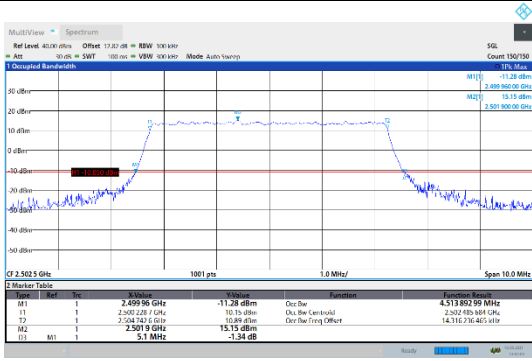

N7-15kHz-5MHz-CP-16QAM-Mid-Outer_Full---PASS

N7-15kHz-5MHz-CP-64QAM-Low-Outer_Full---PASS