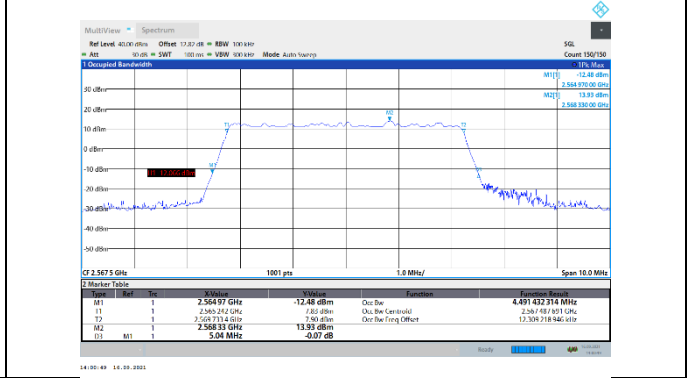

N7-15kHz-5MHz-DFT-64QAM-Low-Outer_Full---PASS

N7-15kHz-5MHz-DFT-64QAM-Mid-Outer_Full---PASS

N7-15kHz-5MHz-DFT-64QAM-High-Outer_Full---PASS

N7-15kHz-5MHz-DFT-256QAM-Low-Outer_Full---PASS

N7-15kHz-5MHz-DFT-256QAM-Mid-Outer_Full---PASS