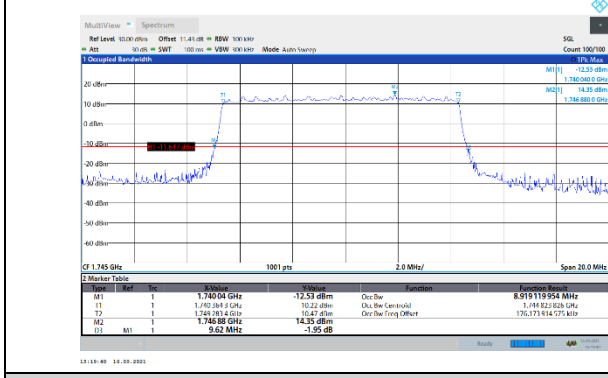

N66-15kHz-10MHz-DFT-16QAM-High-Outer_Full---PASS

N66-15kHz-10MHz-DFT-64QAM-Mid-Outer_Full---PASS