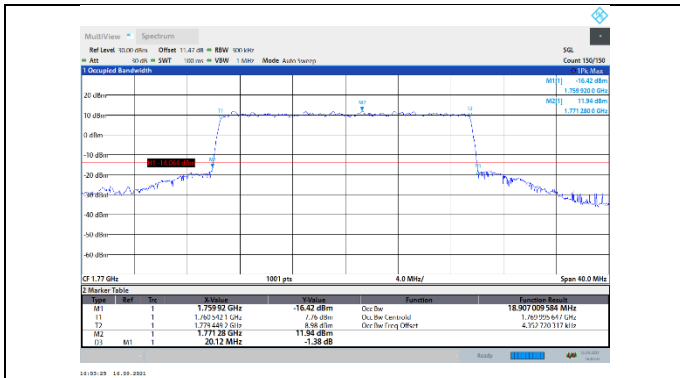

N66-15kHz-20MHz-CP-256QAM-Low-Outer_Full---
PASS

N66-15kHz-20MHz-CP-256QAM-High-Outer_Full---PASS