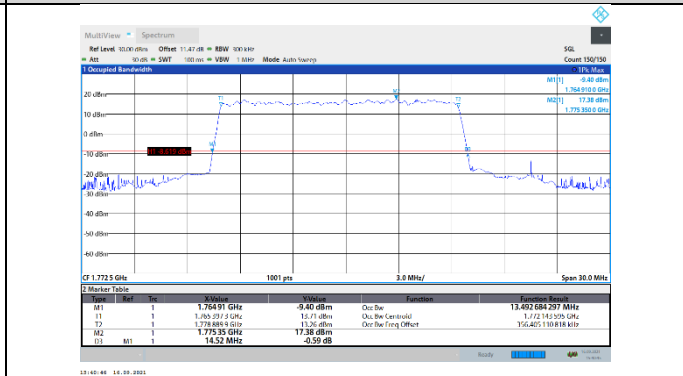

N66-15kHz-15MHz-DFT-QPSK-Low-Outer_Full---PASS

N66-15kHz-15MHz-DFT-QPSK-Mid-Outer_Full---PASS

N66-15kHz-15MHz-DFT-QPSK-High-Outer_Full---PASS

N66-15kHz-15MHz-DFT-16QAM-Low-Outer_Full---PASS

N66-15kHz-15MHz-DFT-16QAM-Mid-Outer_Full---PASS