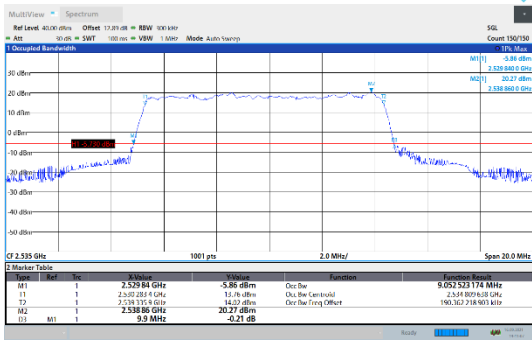

N7-15kHz-5MHz-CP-256QAM-Low-Outer_Full---PASS

N7-15kHz-5MHz-CP-256QAM-Mid-Outer_Full---PASS

N7-15kHz-5MHz-CP-256QAM-High-Outer_Full---PASS

N7-15kHz-10MHz-DFT-QPSK-Low-Outer_Full---PASS

N7-15kHz-10MHz-DFT-QPSK-Mid-Outer_Full---PASS