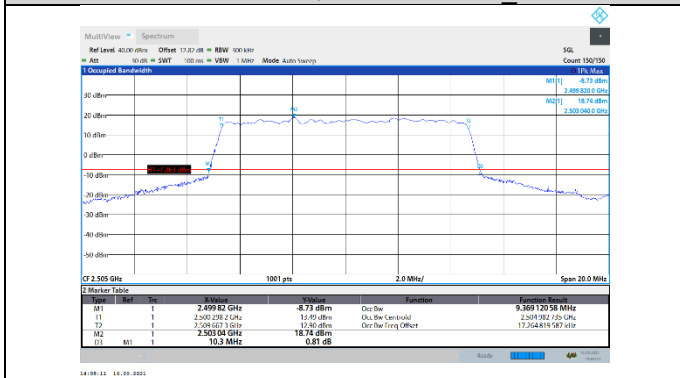

N7-15kHz-10MHz-CP-QPSK-Mid-Outer_Full---PASS

N7-15kHz-10MHz-CP-16QAM-Low-Outer_Full---PASS