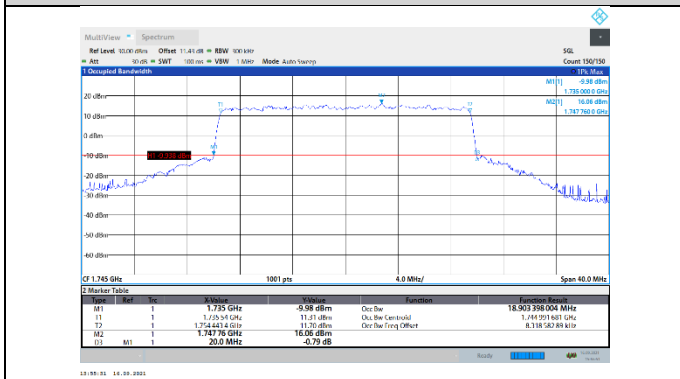

N66-15kHz-20MHz-DFT-256QAM-High-Outer_Full---PASS

N66-15kHz-20MHz-CP-QPSK-Mid-Outer_Full---PASS