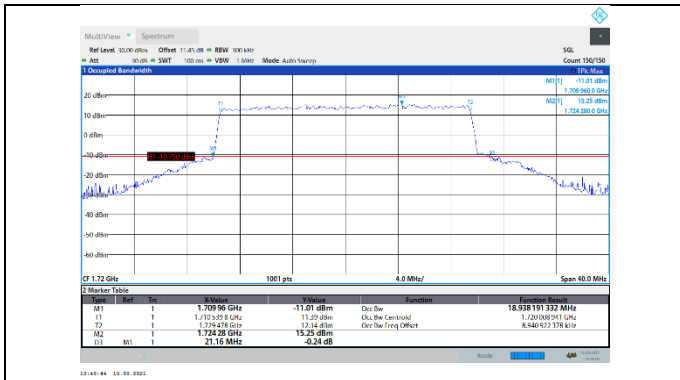

N66-15kHz-20MHz-DFT-256QAM-High-Outer_Full---PASS

N66-15kHz-20MHz-CP-QPSK-Low-Outer_Full---PASS

N66-15kHz-20MHz-CP-QPSK-Mid-Outer_Full---PASS

N66-15kHz-20MHz-CP-QPSK-High-Outer_Full---PASS

N66-15kHz-20MHz-CP-16QAM-Low-Outer_Full---
PASS