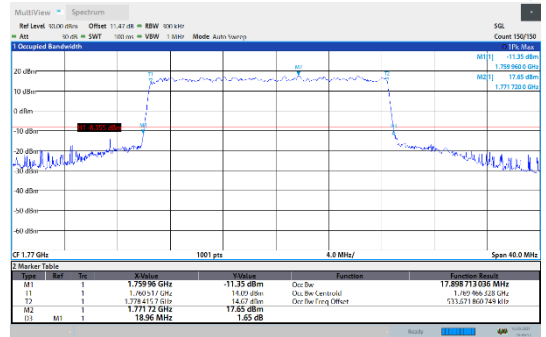

N66-15kHz-15MHz-CP-64QAM-High-Outer_Full---
PASS

N66-15kHz-15MHz-CP-256QAM-Low-Outer_Full---
PASS

N66-15kHz-15MHz-CP-256QAM-Mid-Outer_Full---
PASS

N66-15kHz-15MHz-CP-256QAM-High-Outer_Full---
PASS

N66-15kHz-20MHz-DFT-QPSK-Low-Outer_Full---PASS