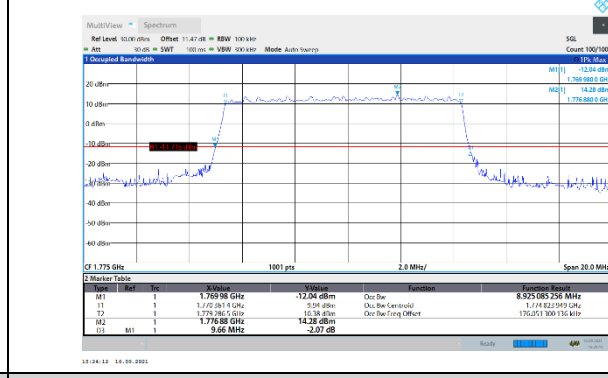

N66-15kHz-10MHz-DFT-16QAM-Mid-Outer_Full---PASS

N66-15kHz-10MHz-DFT-16QAM-High-Outer_Full---PASS

N66-15kHz-10MHz-DFT-64QAM-Low-Outer_Full---PASS

N66-15kHz-10MHz-DFT-64QAM-Mid-Outer_Full---PASS

N66-15kHz-10MHz-DFT-64QAM-High-Outer_Full---PASS