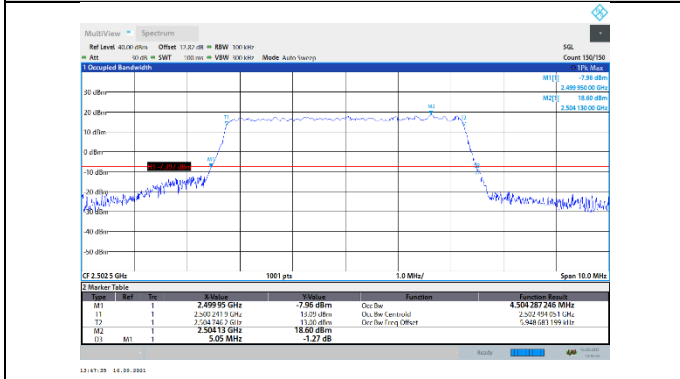

N66-15kHz-20MHz-CP-256QAM-Low-Outer_Full---
PASS

N66-15kHz-20MHz-CP-256QAM-Mid-Outer_Full---
PASS

N66-15kHz-20MHz-CP-256QAM-High-Outer_Full---PASS

N7-15kHz-5MHz-DFT-QPSK-Low-Outer_Full---PASS

N7-15kHz-5MHz-DFT-QPSK-High-Outer_Full---PASS