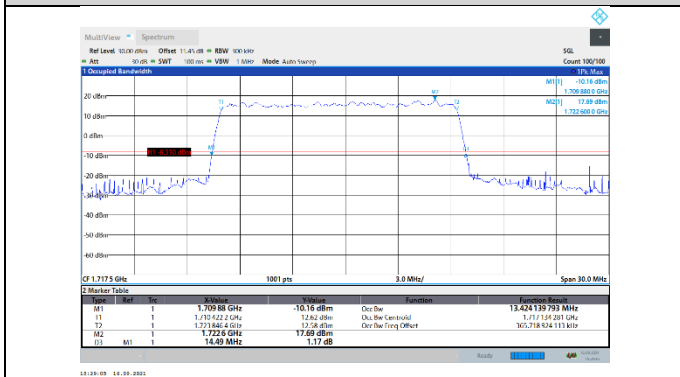

N66-15kHz-15MHz-DFT-16QAM-Mid-Outer_Full---PASS

N66-15kHz-15MHz-DFT-64QAM-Low-Outer_Full---PASS