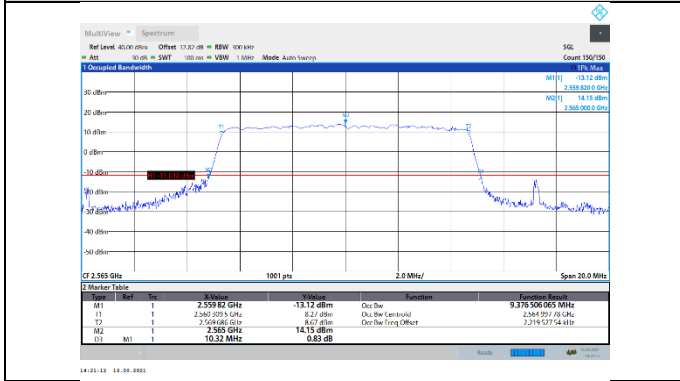

N7-15kHz-10MHz-CP-256QAM-Low-Outer_Full---PASS

N7-15kHz-10MHz-CP-256QAM-High-Outer_Full---PASS