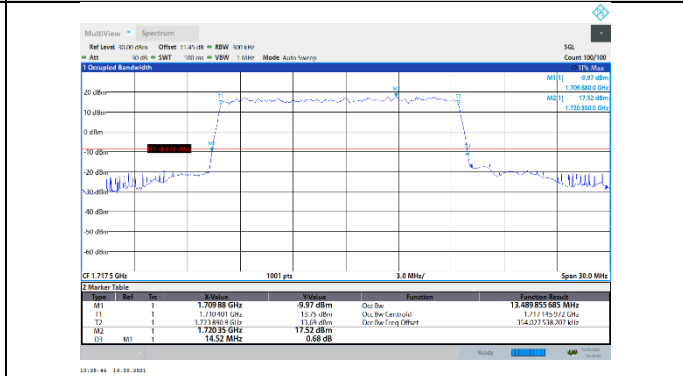

N66-15kHz-15MHz-DFT-QPSK-Mid-Outer_Full---PASS

N66-15kHz-15MHz-DFT-16QAM-Low-Outer_Full---PASS