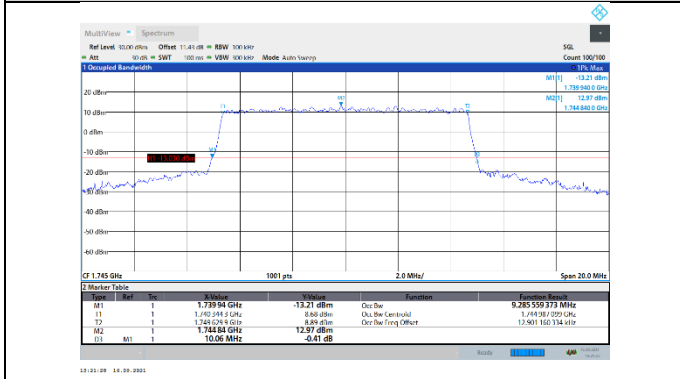

N66-15kHz-10MHz-CP-QPSK-High-Outer_Full---PASS

N66-15kHz-10MHz-CP-16QAM-Low-Outer_Full---PASS

N66-15kHz-10MHz-CP-16QAM-Mid-Outer_Full---PASS

N66-15kHz-10MHz-CP-16QAM-High-Outer_Full---PASS

N66-15kHz-10MHz-CP-64QAM-Low-Outer_Full---PASS