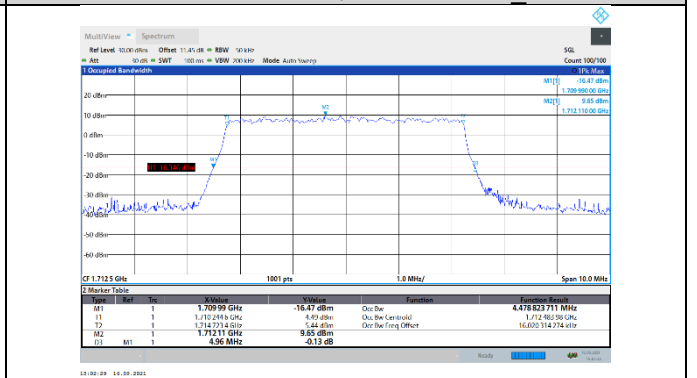

N66-15kHz-5MHz-CP-64QAM-Low-Outer_Full---PASS

N66-15kHz-5MHz-CP-64QAM-Mid-Outer_Full---PASS

N66-15kHz-5MHz-CP-64QAM-High-Outer_Full---PASS

N66-15kHz-5MHz-CP-256QAM-Low-Outer_Full---PASS

N66-15kHz-5MHz-CP-256QAM-Mid-Outer_Full---PASS