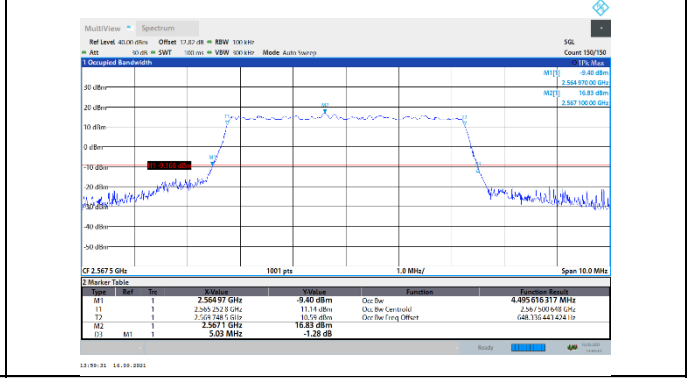

N7-15kHz-5MHz-DFT-16QAM-High-Outer_Full---PASS

N7-15kHz-5MHz-DFT-16QAM-Mid-Outer_Full---PASS