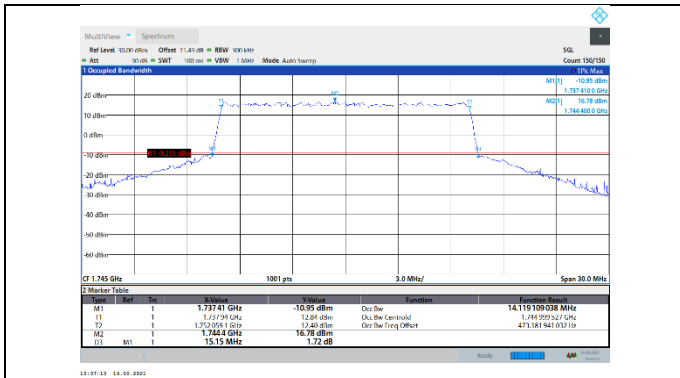

N66-15kHz-15MHz-CP-QPSK-High-Outer_Full---PASS

N66-15kHz-15MHz-CP-16QAM-Mid-Outer_Full---
PASS