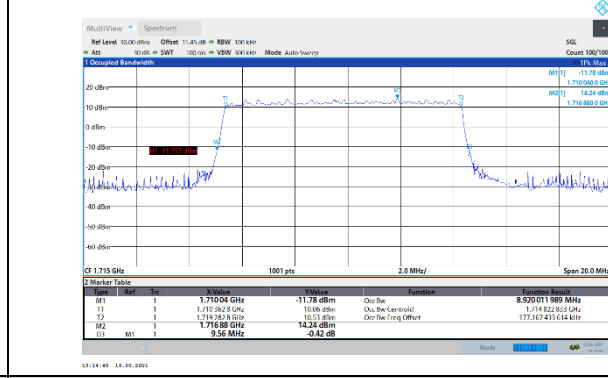

N66-15kHz-10MHz-DFT-16QAM-Mid-Outer_Full---PASS

N66-15kHz-10MHz-DFT-64QAM-Low-Outer_Full---PASS