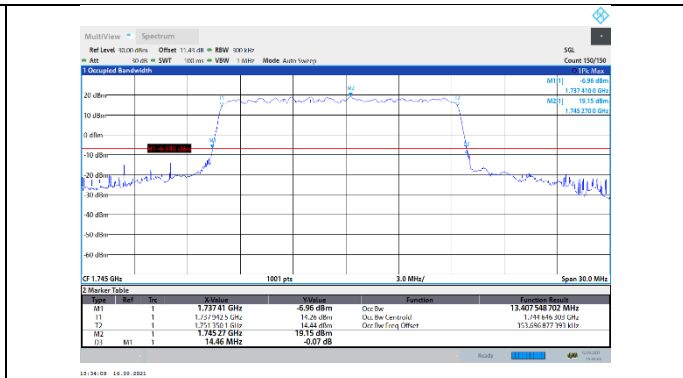

N66-15kHz-10MHz-CP-256QAM-Mid-Outer_Full---PASS

N66-15kHz-15MHz-DFT-QPSK-Mid-Outer_Full---PASS