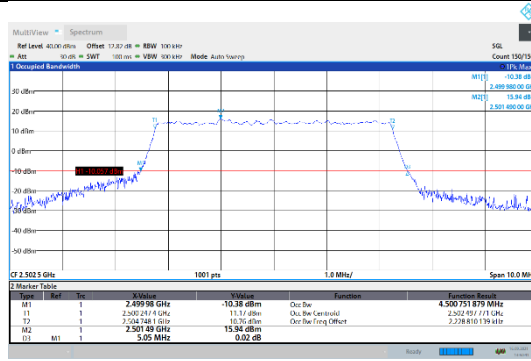

N7-15kHz-5MHz-DFT-256QAM-High-Outer_Full---PASS

N7-15kHz-5MHz-CP-QPSK-Low-Outer_Full---PASS

N7-15kHz-5MHz-CP-QPSK-Mid-Outer_Full---PASS

N7-15kHz-5MHz-CP-QPSK-High-Outer_Full---PASS

N7-15kHz-5MHz-CP-16QAM-Low-Outer_Full---PASS