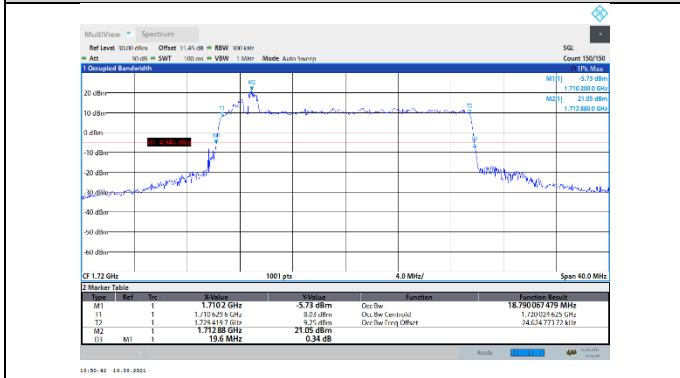

N66-15kHz-20MHz-CP-16QAM-Mid-Outer_Full---
PASS

N66-15kHz-20MHz-CP-16QAM-High-Outer_Full---
PASS

N66-15kHz-20MHz-CP-64QAM-Low-Outer_Full---
PASS

N66-15kHz-20MHz-CP-64QAM-Mid-Outer_Full---
PASS

N66-15kHz-20MHz-CP-64QAM-High-Outer_Full---
PASS