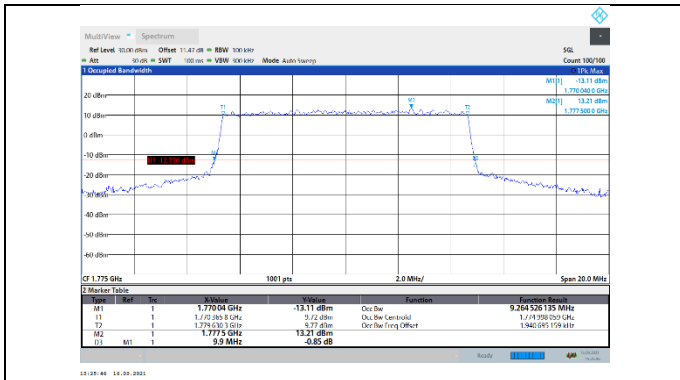

N66-15kHz-10MHz-CP-16QAM-Low-Outer_Full---PASS

N66-15kHz-10MHz-CP-16QAM-High-Outer_Full---PASS