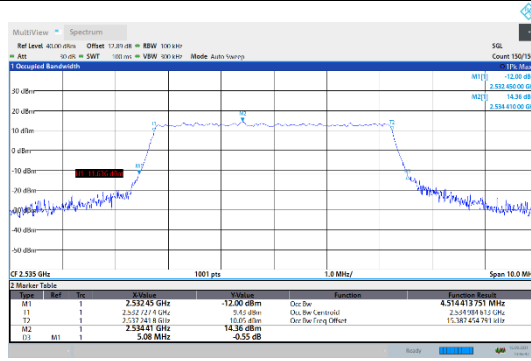

N7-15kHz-5MHz-CP-16QAM-High-Outer_Full---PASS

N7-15kHz-5MHz-CP-64QAM-Mid-Outer_Full---PASS