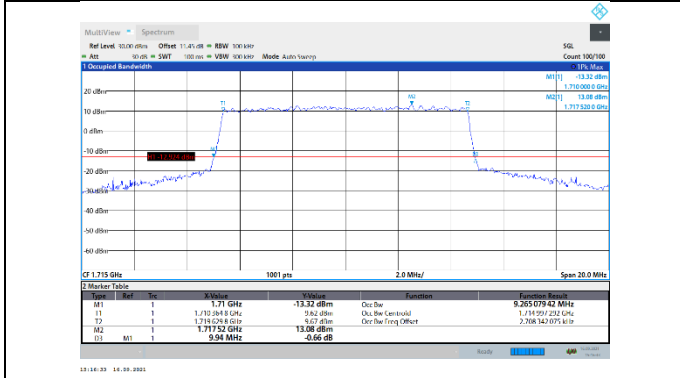

N66-15kHz-10MHz-CP-QPSK-Mid-Outer_Full---PASS

N66-15kHz-10MHz-CP-16QAM-Low-Outer_Full---PASS