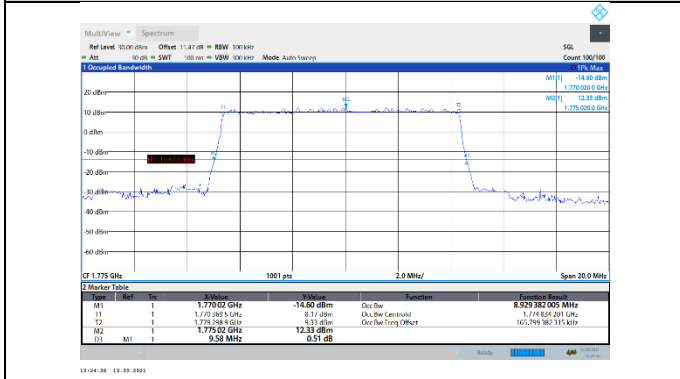

N66-15kHz-10MHz-DFT-256QAM-Low-Outer_Full---PASS

N66-15kHz-10MHz-DFT-256QAM-High-Outer_Full---PASS