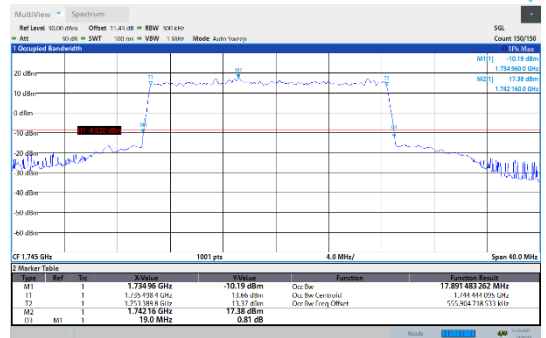

N66-15kHz-20MHz-DFT-QPSK-High-Outer_Full---PASS

N66-15kHz-20MHz-DFT-16QAM-Mid-Outer_Full---PASS