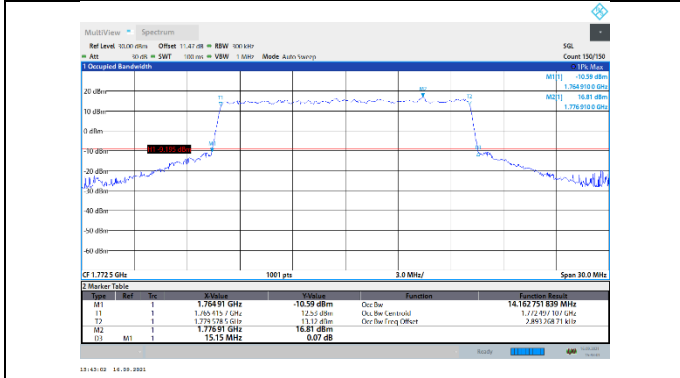

N66-15kHz-15MHz-DFT-256QAM-Mid-Outer_Full---PASS

N66-15kHz-15MHz-DFT-256QAM-High-Outer_Full---PASS

N66-15kHz-15MHz-CP-QPSK-Low-Outer_Full---PASS

N66-15kHz-15MHz-CP-QPSK-Mid-Outer_Full---PASS

N66-15kHz-15MHz-CP-QPSK-High-Outer_Full---PASS