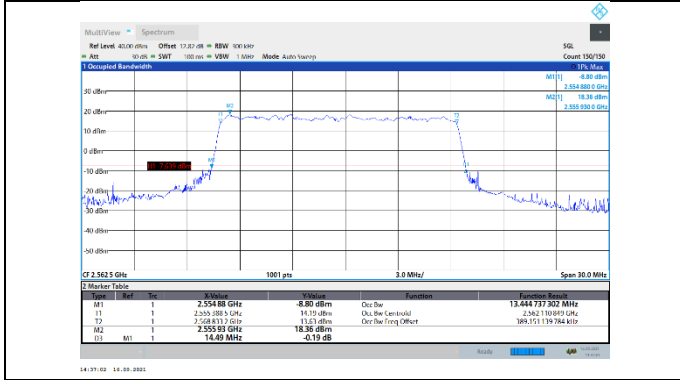

N7-15kHz-10MHz-CP-256QAM-Mid-Outer_Full---PASS

N7-15kHz-10MHz-CP-256QAM-High-Outer_Full---PASS

N7-15kHz-15MHz-DFT-QPSK-Low-Outer_Full---PASS

N7-15kHz-15MHz-DFT-QPSK-Mid-Outer_Full---PASS

N7-15kHz-15MHz-DFT-QPSK-High-Outer_Full---PASS