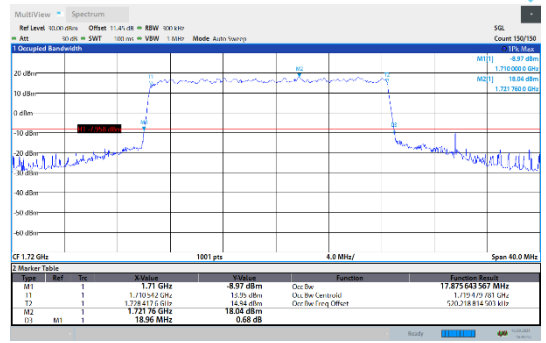

N66-15kHz-15MHz-CP-64QAM-High-Outer_Full---
PASS

N66-15kHz-15MHz-CP-256QAM-Low-Outer_Full---
PASS

N66-15kHz-15MHz-CP-256QAM-Mid-Outer_Full---
PASS

N66-15kHz-15MHz-CP-256QAM-High-Outer_Full---
PASS

N66-15kHz-20MHz-DFT-QPSK-Low-Outer_Full---PASS