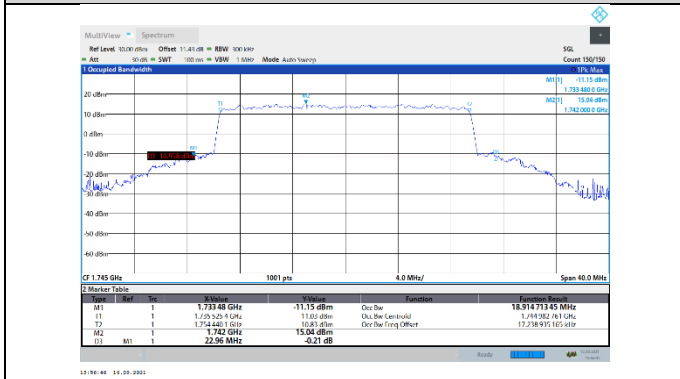

N66-15kHz-20MHz-CP-16QAM-High-Outer_Full---
PASS

N66-15kHz-20MHz-CP-64QAM-Mid-Outer_Full---
PASS