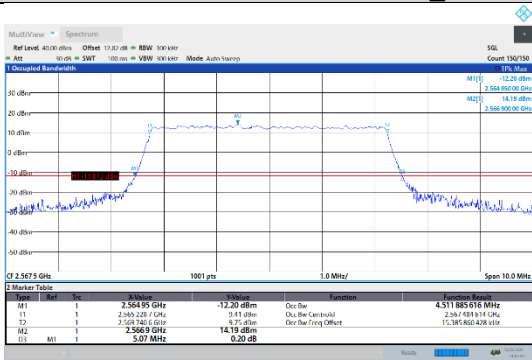

N7-15kHz-5MHz-CP-16QAM-Mid-Outer_Full---PASS

N7-15kHz-5MHz-CP-16QAM-High-Outer_Full---PASS

N7-15kHz-5MHz-CP-64QAM-Low-Outer_Full---PASS

N7-15kHz-5MHz-CP-64QAM-Mid-Outer_Full---PASS

N7-15kHz-5MHz-CP-64QAM-High-Outer_Full---PASS