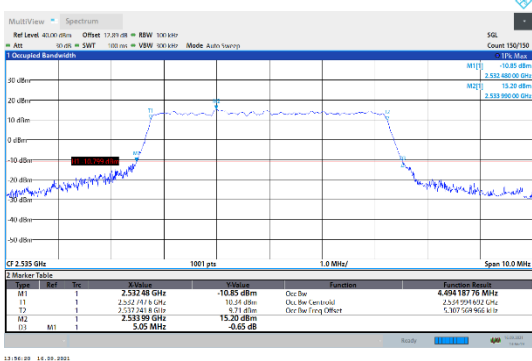

N7-15kHz-5MHz-DFT-256QAM-High-Outer_Full---PASS

N7-15kHz-5MHz-CP-QPSK-Low-Outer_Full---PASS

N7-15kHz-5MHz-CP-QPSK-Mid-Outer_Full---PASS

N7-15kHz-5MHz-CP-QPSK-High-Outer_Full---PASS

N7-15kHz-5MHz-CP-16QAM-Low-Outer_Full---PASS