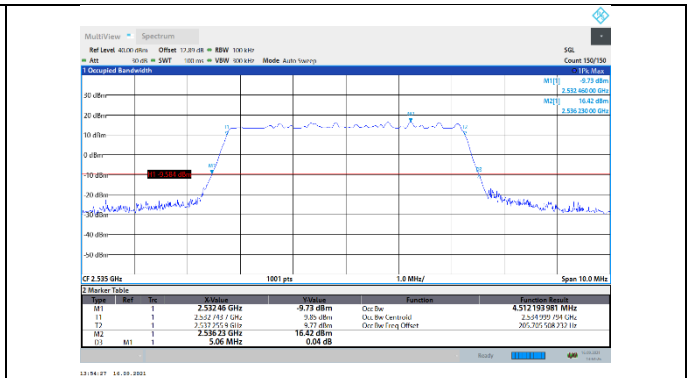

N7-15kHz-5MHz-DFT-16QAM-High-Outer_Full---PASS

N7-15kHz-5MHz-DFT-64QAM-Mid-Outer_Full---PASS