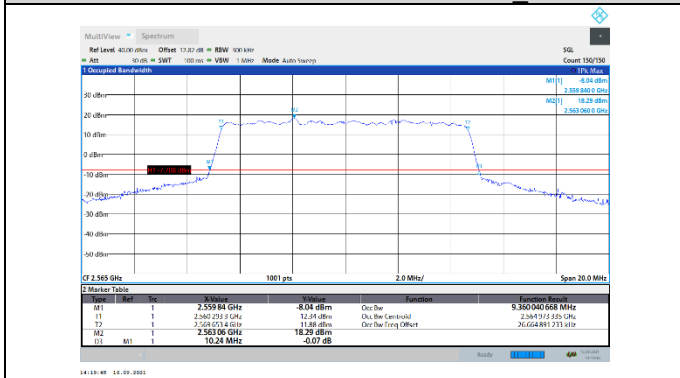

N7-15kHz-10MHz-CP-QPSK-Low-Outer_Full---PASS

N7-15kHz-10MHz-CP-QPSK-Mid-Outer_Full---PASS

N7-15kHz-10MHz-CP-QPSK-High-Outer_Full---PASS

N7-15kHz-10MHz-CP-16QAM-Low-Outer_Full---PASS

N7-15kHz-10MHz-CP-16QAM-Mid-Outer_Full---PASS