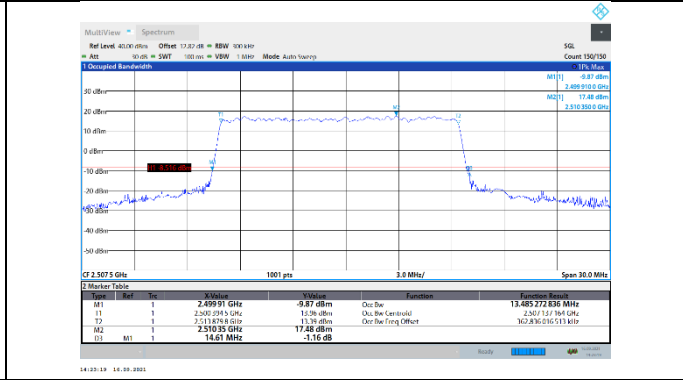

N7-15kHz-10MHz-CP-256QAM-Mid-Outer_Full---PASS

N7-15kHz-10MHz-CP-256QAM-High-Outer_Full---PASS

N7-15kHz-15MHz-DFT-QPSK-Low-Outer_Full---PASS

N7-15kHz-15MHz-DFT-QPSK-Mid-Outer_Full---PASS

N7-15kHz-15MHz-DFT-QPSK-High-Outer_Full---PASS