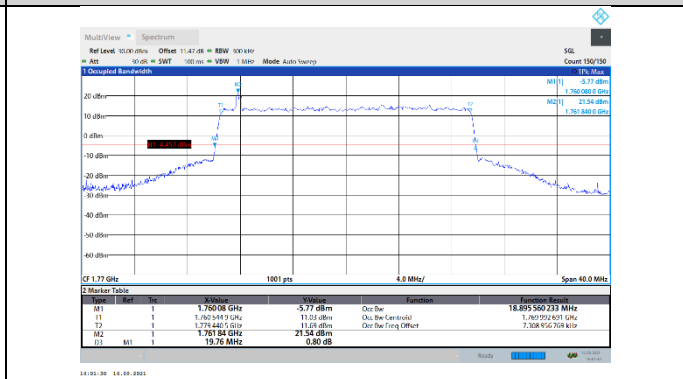

N66-15kHz-20MHz-CP-QPSK-Low-Outer_Full---PASS

N66-15kHz-20MHz-CP-QPSK-High-Outer_Full---PASS