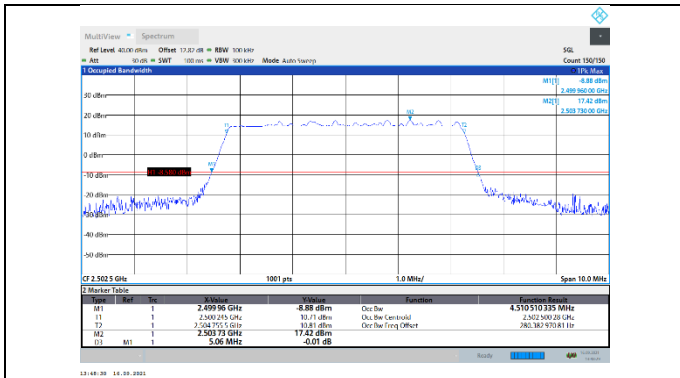

N7-15kHz-5MHz-DFT-QPSK-Mid-Outer_Full---PASS

N7-15kHz-5MHz-DFT-16QAM-Low-Outer_Full---PASS

N7-15kHz-5MHz-DFT-16QAM-Mid-Outer_Full---PASS

N7-15kHz-5MHz-DFT-16QAM-High-Outer_Full---PASS

N7-15kHz-5MHz-DFT-16QAM-High-Outer_Full---PASS