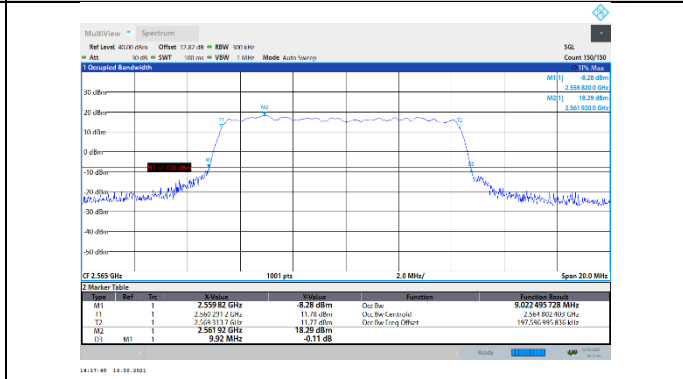

N7-15kHz-10MHz-DFT-64QAM-Low-Outer_Full---PASS

N7-15kHz-10MHz-DFT-64QAM-High-Outer_Full---PASS