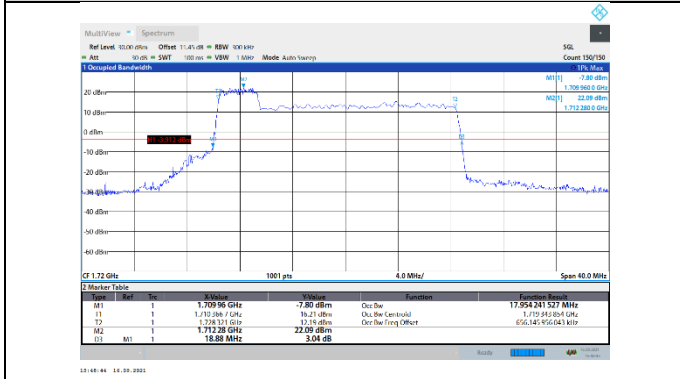

N66-15kHz-20MHz-DFT-64QAM-Mid-Outer_Full---PASS

N66-15kHz-20MHz-DFT-256QAM-Low-Outer_Full---PASS