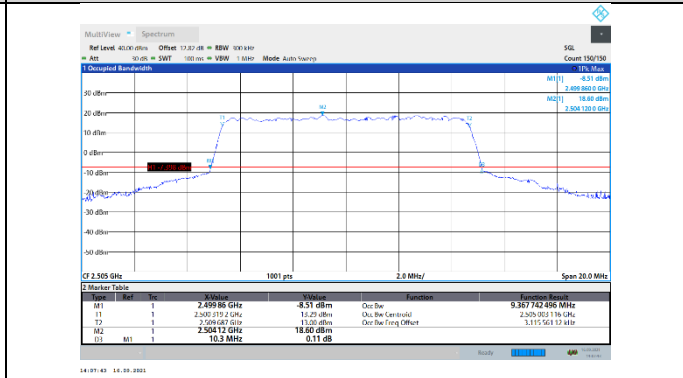

N7-15kHz-10MHz-DFT-64QAM-Mid-Outer_Full---PASS

N7-15kHz-10MHz-DFT-64QAM-High-Outer_Full---PASS

N7-15kHz-10MHz-DFT-256QAM-Low-Outer_Full---PASS

N7-15kHz-10MHz-DFT-256QAM-Mid-Outer_Full---PASS

N7-15kHz-10MHz-DFT-256QAM-High-Outer_Full---PASS