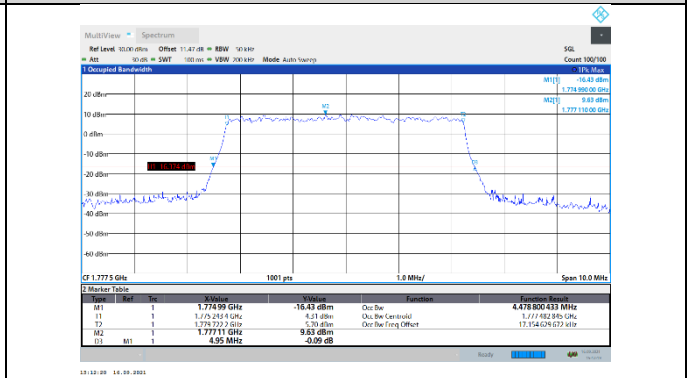

N66-15kHz-5MHz-CP-64QAM-Low-Outer_Full---PASS

N66-15kHz-5MHz-CP-64QAM-Mid-Outer_Full---PASS

N66-15kHz-5MHz-CP-64QAM-High-Outer_Full---PASS

N66-15kHz-5MHz-CP-256QAM-Low-Outer_Full---PASS

N66-15kHz-5MHz-CP-256QAM-Mid-Outer_Full---PASS