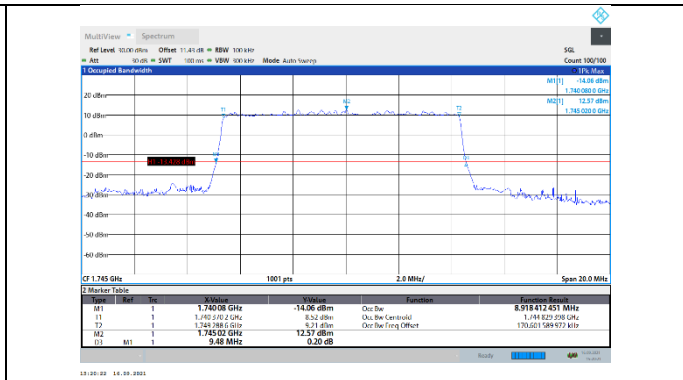

N66-15kHz-10MHz-DFT-256QAM-Mid-Outer_Full---PASS