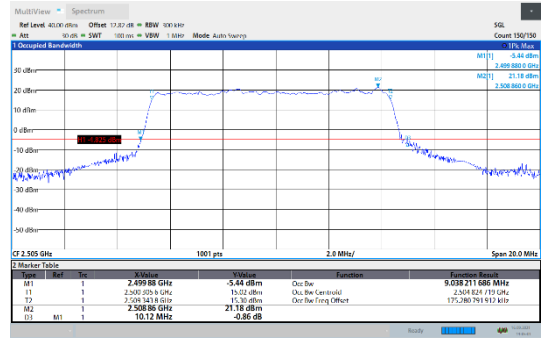

N7-15kHz-5MHz-CP-256QAM-High-Outer_Full---PASS

N7-15kHz-10MHz-DFT-QPSK-Low-Outer_Full---PASS