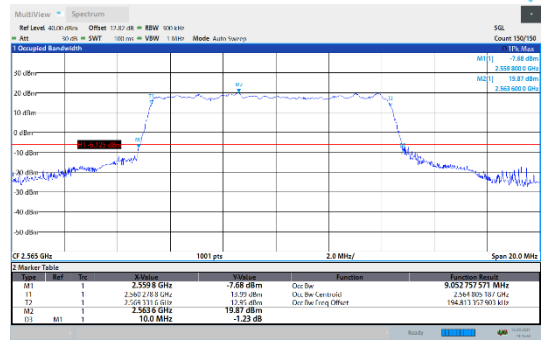

N7-15kHz-5MHz-CP-256QAM-Low-Outer_Full---PASS

N7-15kHz-5MHz-CP-256QAM-Mid-Outer_Full---PASS

N7-15kHz-5MHz-CP-256QAM-High-Outer_Full---PASS

N7-15kHz-10MHz-DFT-QPSK-Low-Outer_Full---PASS

N7-15kHz-10MHz-DFT-QPSK-Mid-Outer_Full---PASS