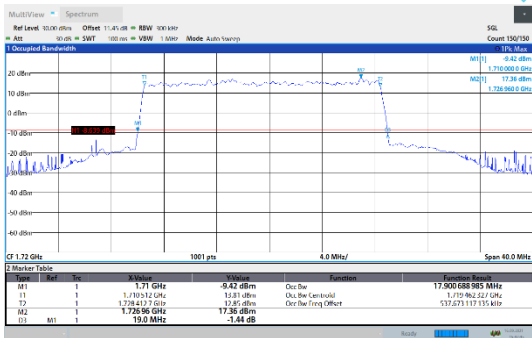

N66-15kHz-20MHz-DFT-QPSK-Mid-Outer_Full---PASS

N66-15kHz-20MHz-DFT-16QAM-Low-Outer_Full---PASS