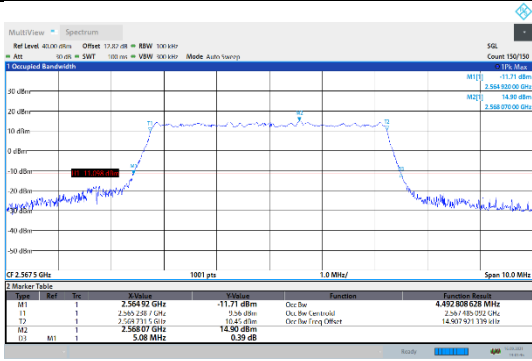

N7-15kHz-5MHz-CP-QPSK-Low-Outer_Full---PASS

N7-15kHz-5MHz-CP-QPSK-High-Outer_Full---PASS