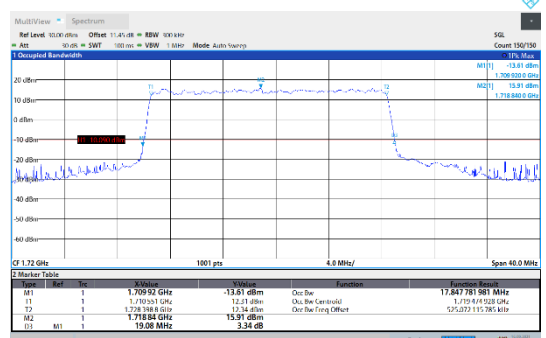

N66-15kHz-20MHz-DFT-16QAM-Mid-Outer_Full---PASS

N66-15kHz-20MHz-DFT-64QAM-Low-Outer_Full---PASS