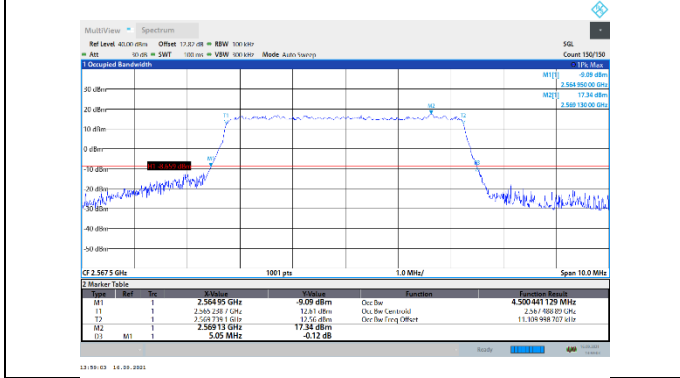

N7-15kHz-5MHz-DFT-QPSK-High-Outer_Full---PASS

N7-15kHz-5MHz-DFT-16QAM-Low-Outer_Full---PASS