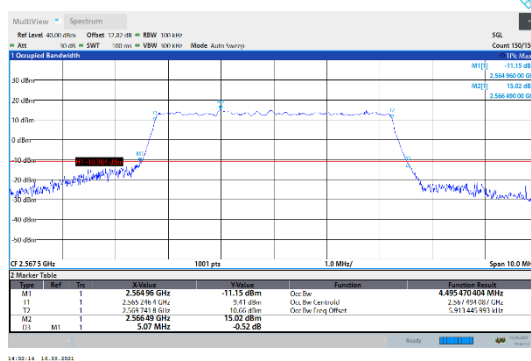

N7-15kHz-5MHz-CP-16QAM-Low-Outer_Full---PASS

N7-15kHz-5MHz-CP-16QAM-High-Outer_Full---PASS