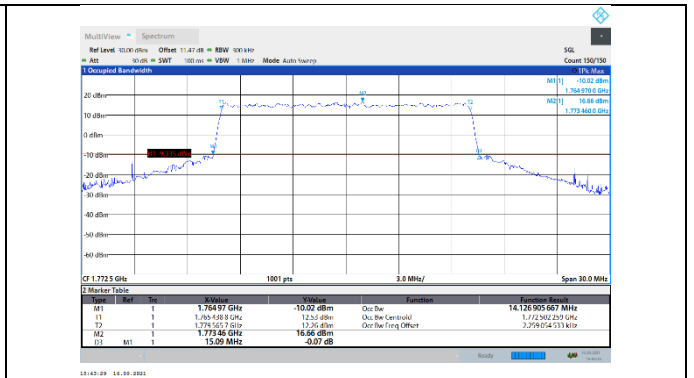

N66-15kHz-15MHz-CP-16QAM-Low-Outer_Full---PASS

N66-15kHz-15MHz-CP-16QAM-High-Outer_Full---
PASS