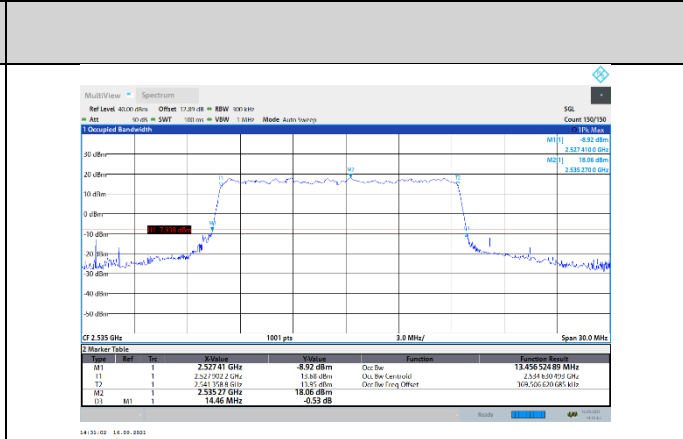

N7-15kHz-15MHz-DFT-QPSK-Mid-Outer_Full---PASS