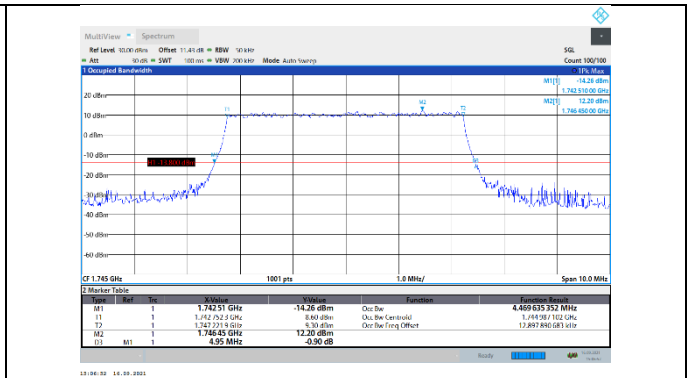

N66-15kHz-5MHz-CP-64QAM-Low-Outer_Full---PASS

N66-15kHz-5MHz-CP-64QAM-Mid-Outer_Full---PASS

N66-15kHz-5MHz-CP-64QAM-High-Outer_Full---PASS

N66-15kHz-5MHz-CP-256QAM-Low-Outer_Full---PASS

N66-15kHz-5MHz-CP-256QAM-Mid-Outer_Full---PASS