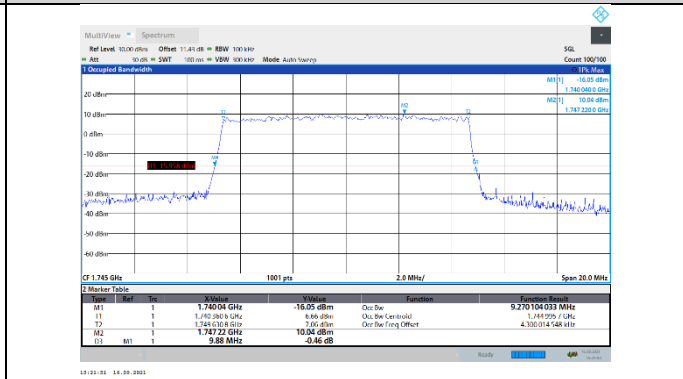

N66-15kHz-10MHz-CP-64QAM-High-Outer_Full---PASS

N66-15kHz-10MHz-CP-256QAM-Mid-Outer_Full---PASS