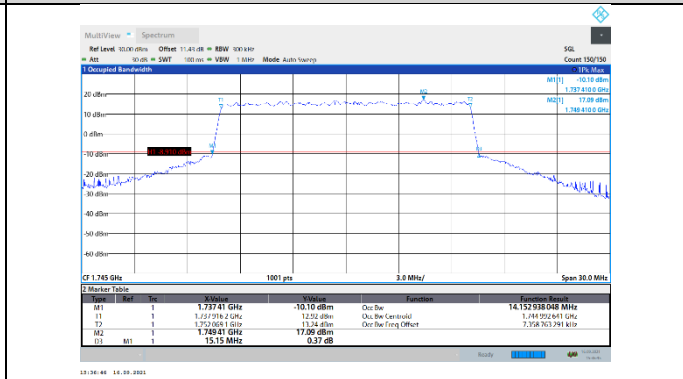

N66-15kHz-15MHz-DFT-256QAM-High-Outer_Full---PASS

N66-15kHz-15MHz-CP-QPSK-Mid-Outer_Full---PASS