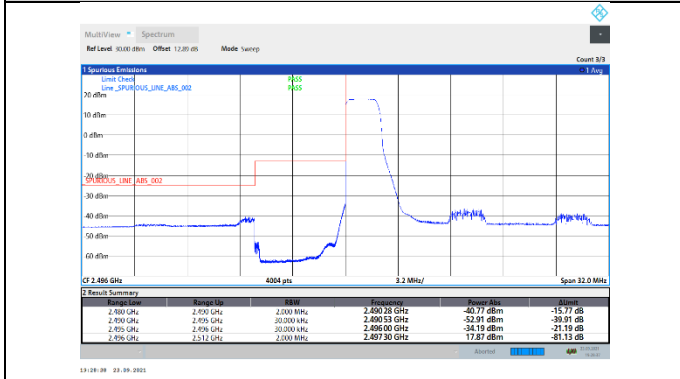

N41-30kHz-60MHz-DFT-QPSK-Low-Edge_1RB_Left---PASS