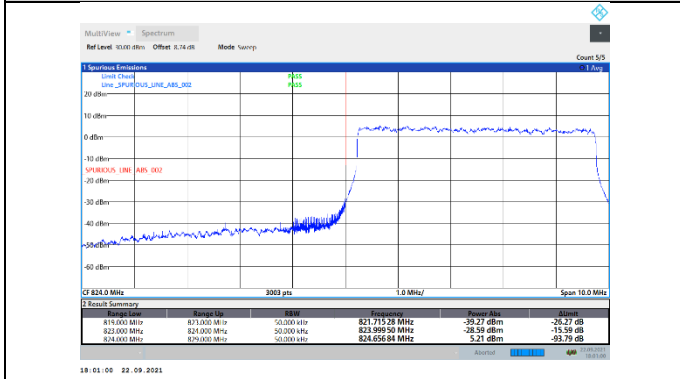

N5-15kHz-5MHz-DFT-QPSK-Low-Outer_Full---PASS