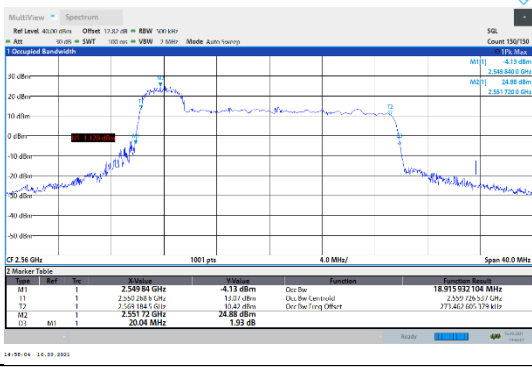

N7-15kHz-20MHz-CP-64QAM-Low-Outer_Full---PASS

N7-15kHz-20MHz-CP-64QAM-Mid-Outer_Full---PASS

N7-15kHz-20MHz-CP-64QAM-High-Outer_Full---PASS

N7-15kHz-20MHz-CP-256QAM-Low-Outer_Full---PASS

N7-15kHz-20MHz-CP-256QAM-Mid-Outer_Full---PASS