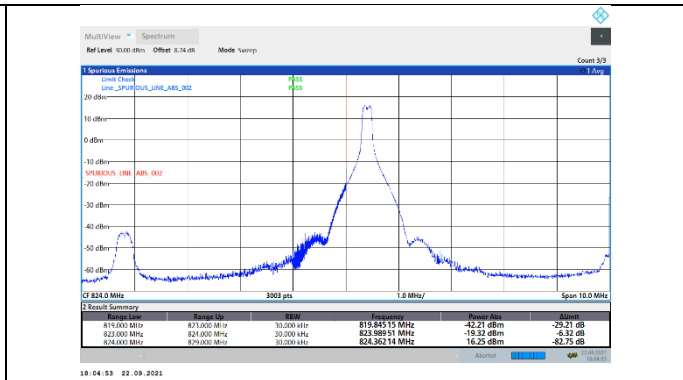

N5-15kHz-5MHz-DFT-QPSK-High-Outer_Full---PASS

N5-15kHz-5MHz-CP-QPSK-Low-Edge_1RB_Left---PASS

N5-15kHz-5MHz-CP-QPSK-Low-Outer_Full---PASS

N5-15kHz-5MHz-CP-QPSK-High-Edge_1RB_Right---PASS

N5-15kHz-5MHz-CP-QPSK-High-Outer_Full---PASS