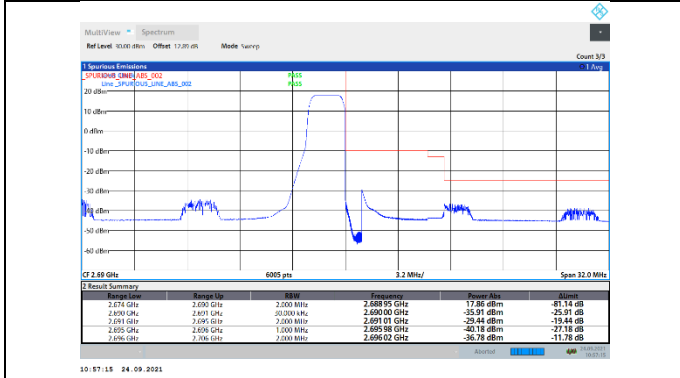

N41-30kHz-80MHz-CP-QPSK-High-Edge_1RB_Right--PASS

N41-30kHz-80MHz-CP-QPSK-High-Outer_Full---PASS

N41-30kHz-90MHz-DFT-QPSK-Low-Edge_1RB_Left---PASS

N41-30kHz-90MHz-DFT-QPSK-Low-Outer_Full---PASS

N41-30kHz-90MHz-DFT-QPSK-High-Edge_1RB_Right---PASS