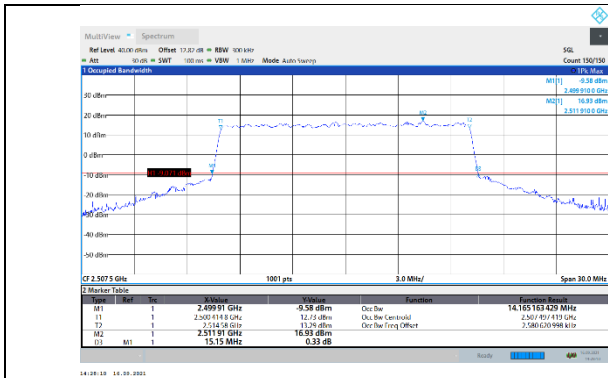

N7-15kHz-15MHz-CP-QPSK-Low-Outer_Full---PASS