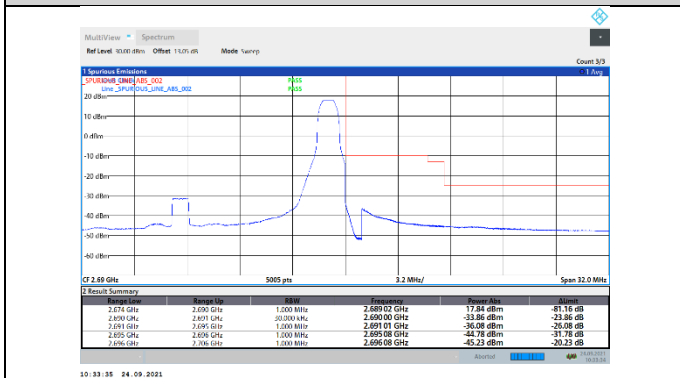

N41-30kHz-20MHz-DFT-QPSK-High-Edge_1RB_Right--PASS