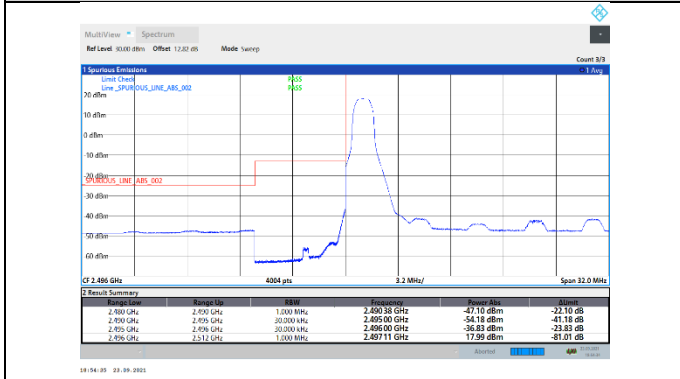

N41-30kHz-30MHz-DFT-QPSK-High-Outer_Full---PASS

N41-30kHz-30MHz-CP-QPSK-Low-Edge_1RB_Left---PASS

N41-30kHz-30MHz-CP-QPSK-Low-Outer_Full---PASS

N41-30kHz-30MHz-CP-QPSK-High-Edge_1RB_Right--PASS

N41-30kHz-30MHz-CP-QPSK-High-Outer_Full---PASS