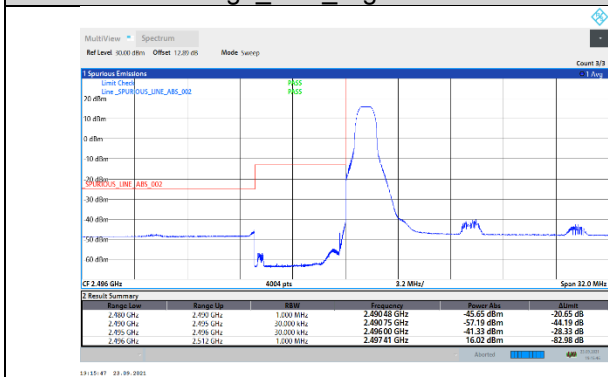

N41-30kHz-50MHz-CP-QPSK-Low-Edge_1RB_Left---PASS