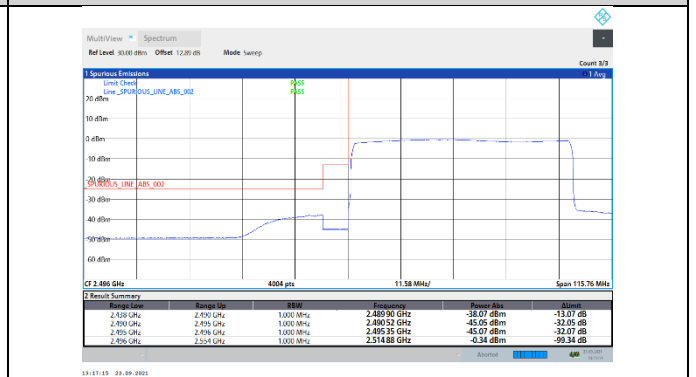

N41-30kHz-50MHz-CP-QPSK-Low-Outer_Full---PASS