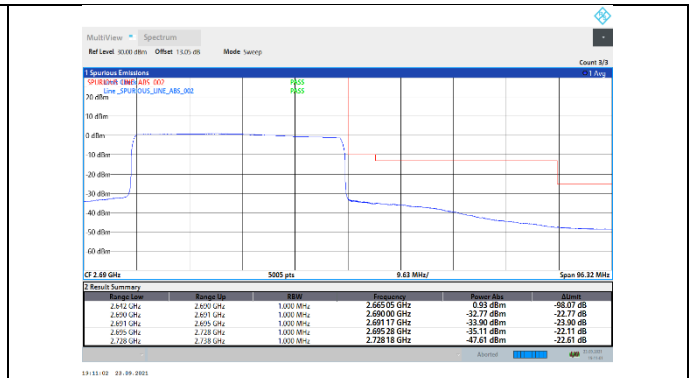

N41-30kHz-40MHz-CP-QPSK-High-Outer_Full---PASS