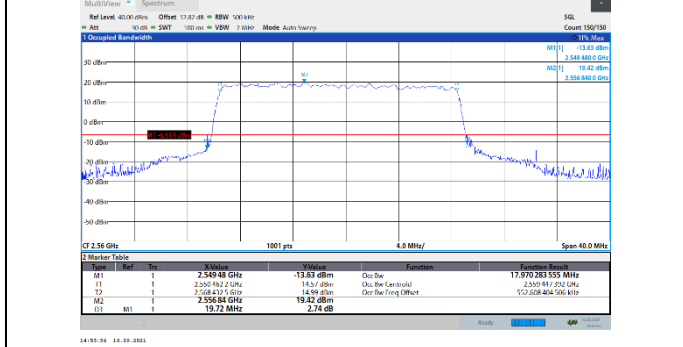

N7-15kHz-15MHz-CP-256QAM-Low-Outer_Full---PASS

N7-15kHz-15MHz-CP-256QAM-Mid-Outer_Full---PASS

N7-15kHz-15MHz-CP-256QAM-High-Outer_Full---PASS

N7-15kHz-20MHz-DFT-QPSK-Low-Outer_Full---PASS

N7-15kHz-20MHz-DFT-QPSK-High-Outer_Full---PASS