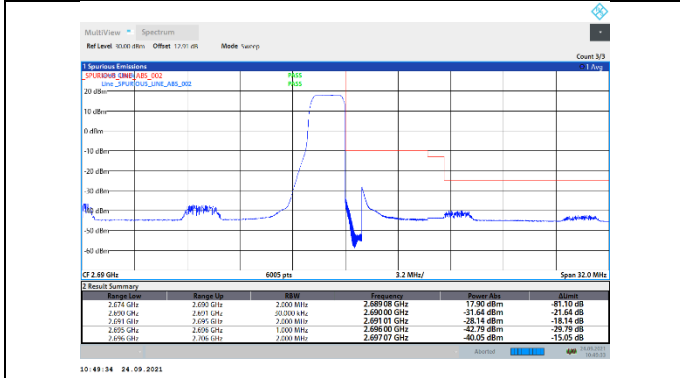

N41-30kHz-60MHz-DFT-QPSK-High-Edge_1RB_Right---PASS