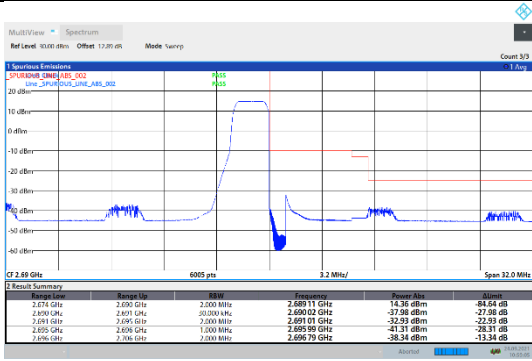

N41-30kHz-90MHz-CP-QPSK-High-Edge_1RB_Right--PASS