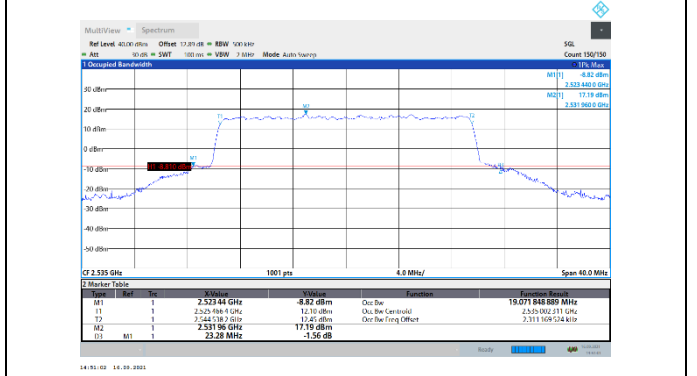

N7-15kHz-20MHz-CP-16QAM-Mid-Outer_Full---PASS