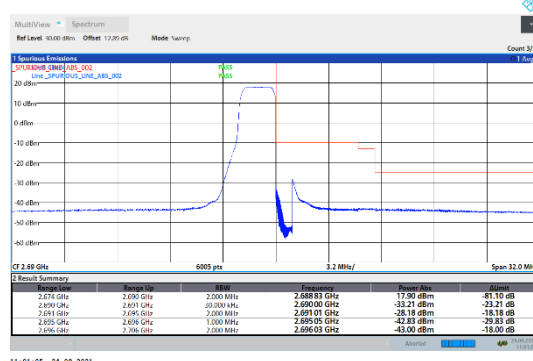

N41-30kHz-100MHz-DFT-QPSK-High-Edge_1RB_Right---PASS