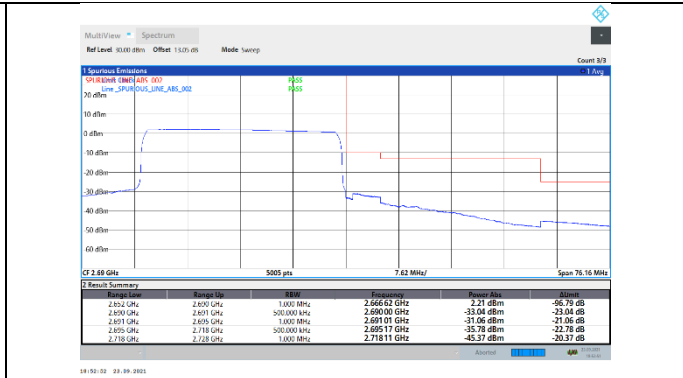

N41-30kHz-30MHz-DFT-QPSK-High-Outer_Full---PASS

N41-30kHz-30MHz-CP-QPSK-Low-Edge_1RB_Left---PASS

N41-30kHz-30MHz-CP-QPSK-Low-Outer_Full---PASS

N41-30kHz-30MHz-CP-QPSK-High-Edge_1RB_Right--PASS

N41-30kHz-30MHz-CP-QPSK-High-Outer_Full---PASS