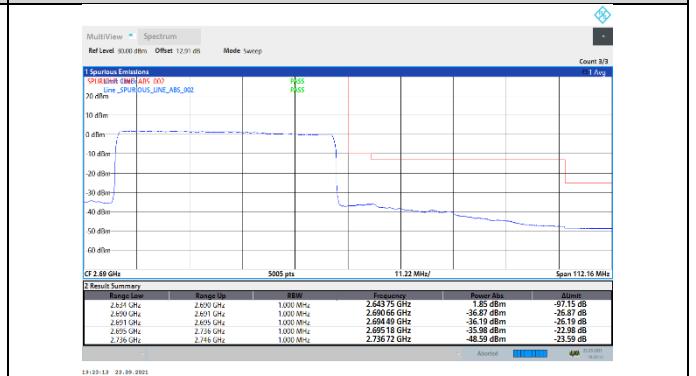

N41-30kHz-50MHz-DFT-QPSK-High-Outer_Full---PASS