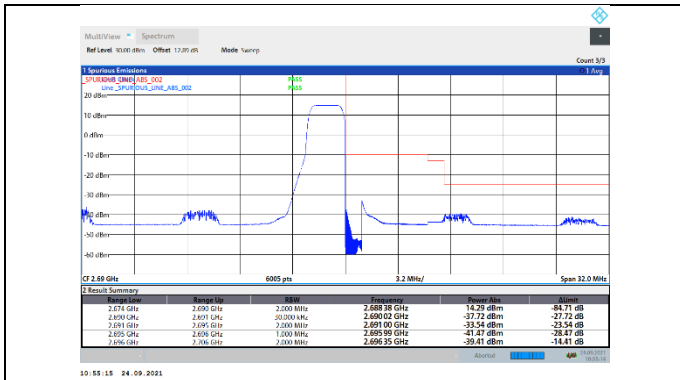

N41-30kHz-80MHz-DFT-QPSK-Low-Outer_Full---PASS

N41-30kHz-80MHz-DFT-QPSK-High-Edge_1RB_Right---PASS

N41-30kHz-80MHz-DFT-QPSK-High-Outer_Full---PASS

N41-30kHz-80MHz-CP-QPSK-Low-Edge_1RB_Left---PASS

N41-30kHz-80MHz-CP-QPSK-Low-Outer_Full---PASS