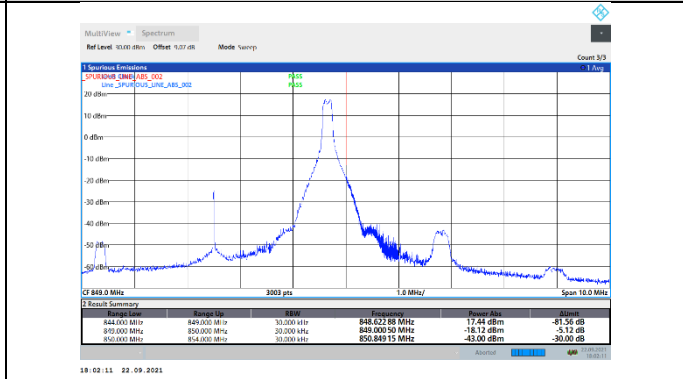

N41-30kHz-100MHz-CP-QPSK-High-Edge_1RB_Right---PASS

N41-30kHz-100MHz-CP-QPSK-High-Outer_Full---PASS

N5-15kHz-5MHz-DFT-QPSK-Low-Edge_1RB_Left---PASS

N5-15kHz-5MHz-DFT-QPSK-Low-Outer_Full---PASS

N5-15kHz-5MHz-DFT-QPSK-High-Edge_1RB_Right---PASS