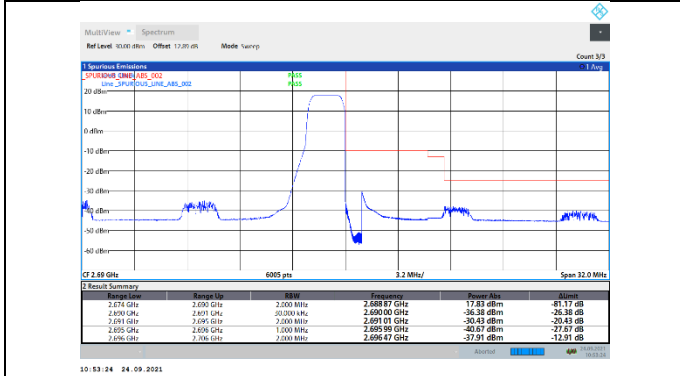

N41-30kHz-80MHz-DFT-QPSK-High-Edge_1RB_Right---PASS