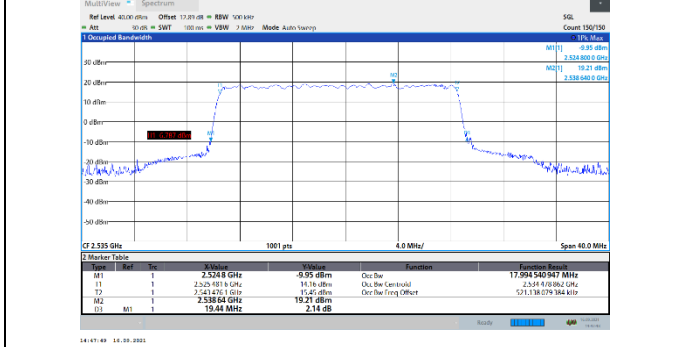

N7-15kHz-15MHz-CP-256QAM-Low-Outer_Full---PASS

N7-15kHz-15MHz-CP-256QAM-Mid-Outer_Full---PASS

N7-15kHz-15MHz-CP-256QAM-High-Outer_Full---PASS

N7-15kHz-20MHz-DFT-QPSK-Low-Outer_Full---PASS

N7-15kHz-20MHz-DFT-QPSK-High-Outer_Full---PASS