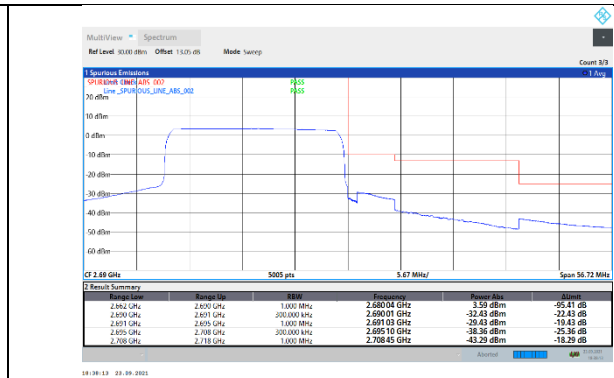

N41-30kHz-20MHz-CP-QPSK-High-Outer_Full---PASS