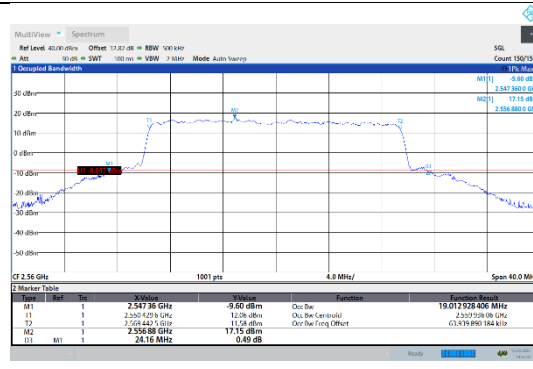

N7-15kHz-20MHz-CP-64QAM-High-Outer_Full---PASS