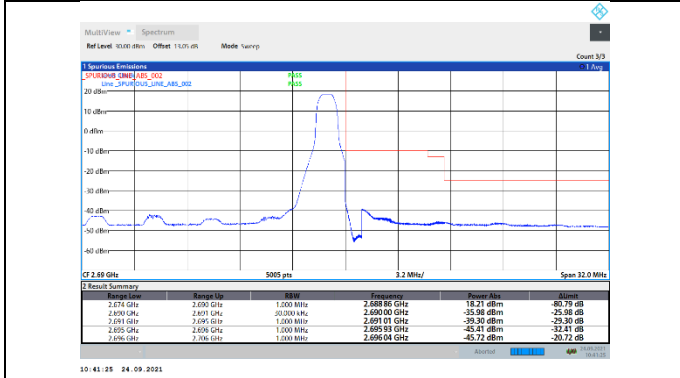

N41-30kHz-40MHz-DFT-QPSK-High-Edge_1RB_Right---PASS