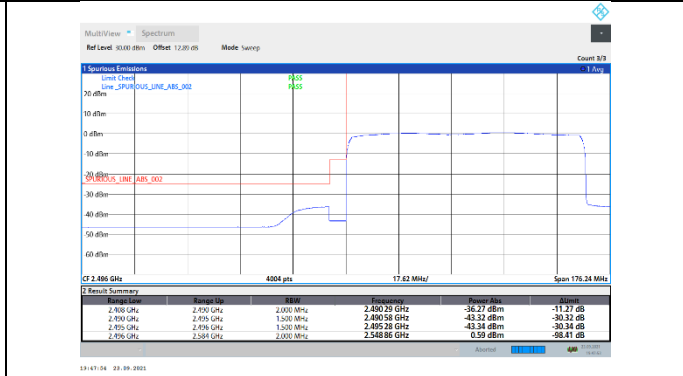

N41-30kHz-80MHz-DFT-QPSK-Low-Outer_Full---PASS

N41-30kHz-80MHz-DFT-QPSK-High-Edge_1RB_Right---PASS

N41-30kHz-80MHz-DFT-QPSK-High-Outer_Full---PASS

N41-30kHz-80MHz-CP-QPSK-Low-Edge_1RB_Left---PASS

N41-30kHz-80MHz-CP-QPSK-Low-Outer_Full---PASS