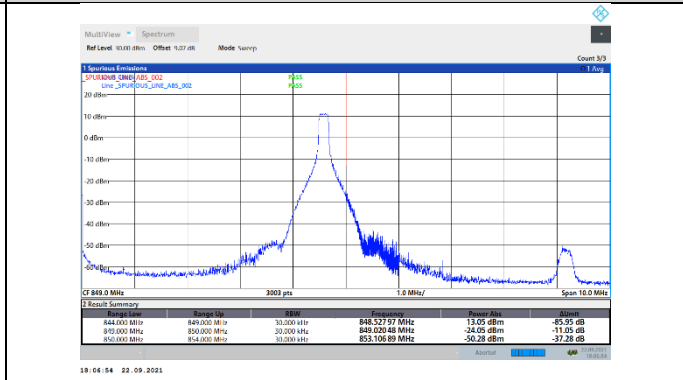

N5-15kHz-10MHz-CP-QPSK-High-Edge_1RB_Right--PASS