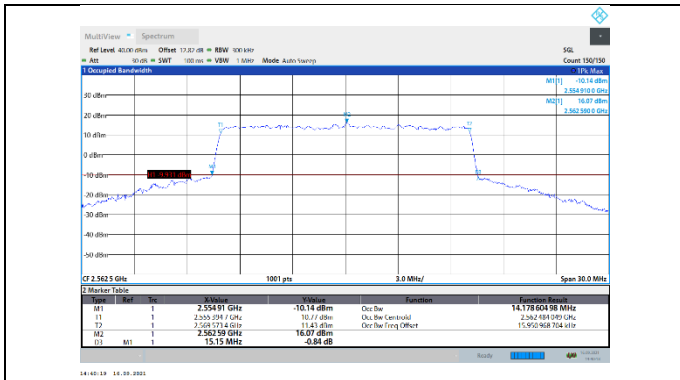

N7-15kHz-15MHz-DFT-256QAM-Low-Outer_Full---PASS

N7-15kHz-15MHz-DFT-256QAM-Mid-Outer_Full---PASS

N7-15kHz-15MHz-DFT-256QAM-High-Outer_Full---PASS

N7-15kHz-15MHz-CP-QPSK-Low-Outer_Full---PASS

N7-15kHz-15MHz-CP-64QAM-High-Outer_Full---PASS