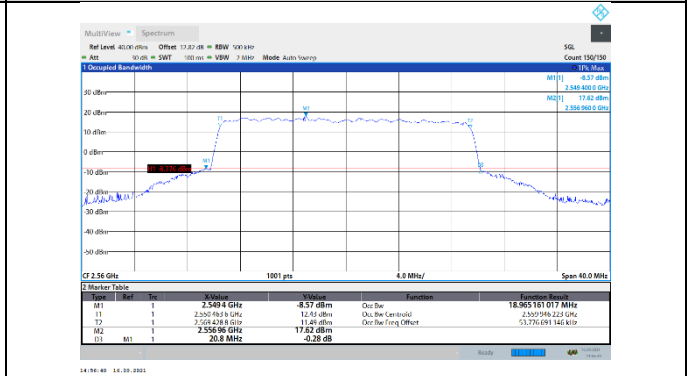

N7-15kHz-20MHz-CP-QPSK-High-Outer_Full---PASS