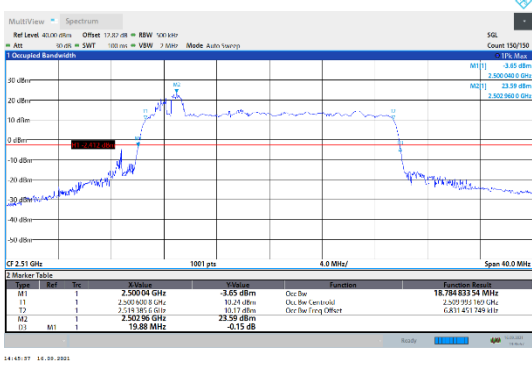

N7-15kHz-20MHz-CP-256QAM-Low-Outer_Full---PASS