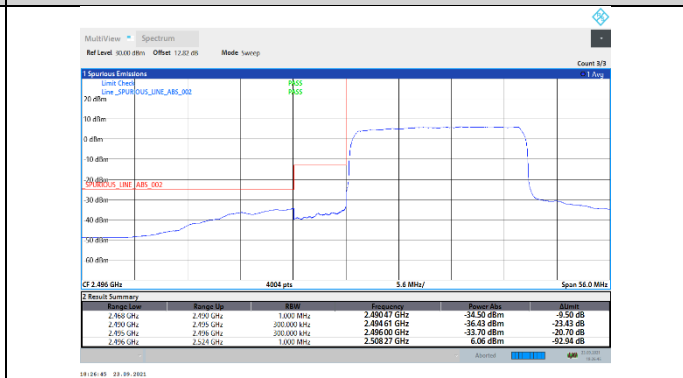

N7-15kHz-20MHz-CP-256QAM-High-Outer_Full---PASS

12. APPENDIX D: BAND EDGE

N38-30kHz-20MHz-CP-QPSK-High-Edge_1RB_Right--PASS

N38-30kHz-20MHz-CP-QPSK-High-Outer_Full---PASS

N41-30kHz-20MHz-DFT-QPSK-Low-Edge_1RB_Left---PASS