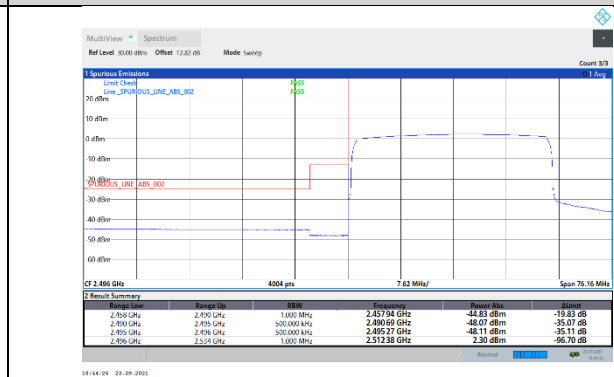

N41-30kHz-30MHz-CP-QPSK-Low-Outer_Full---PASS