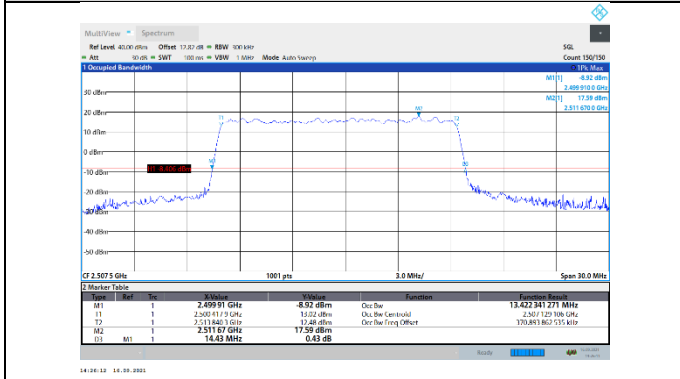

N7-15kHz-15MHz-DFT-16QAM-Mid-Outer_Full---PASS

N7-15kHz-15MHz-DFT-16QAM-High-Outer_Full---PASS

N7-15kHz-15MHz-DFT-64QAM-Low-Outer_Full---PASS

N7-15kHz-15MHz-DFT-64QAM-Mid-Outer_Full---PASS

N7-15kHz-15MHz-DFT-64QAM-High-Outer_Full---PASS