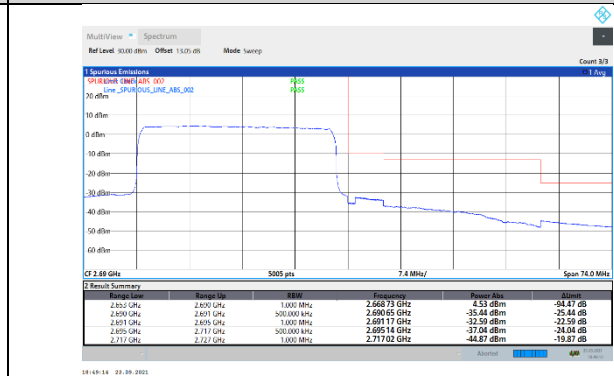

N41-30kHz-20MHz-CP-QPSK-High-Edge_1RB_Right--PASS

N41-30kHz-20MHz-CP-QPSK-High-Outer_Full---PASS

N41-30kHz-30MHz-DFT-QPSK-Low-Edge_1RB_Left---PASS

N41-30kHz-30MHz-DFT-QPSK-Low-Outer_Full---PASS

N41-30kHz-30MHz-DFT-QPSK-High-Edge_1RB_Right---PASS