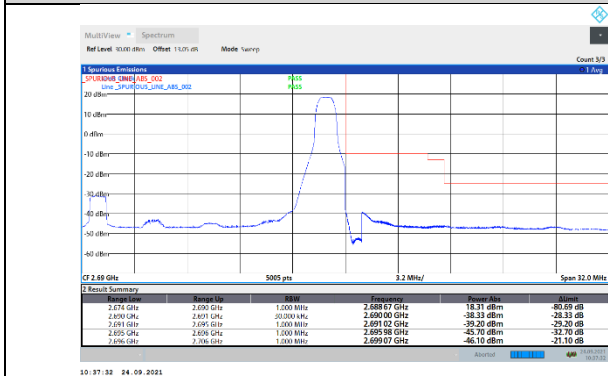

N41-30kHz-20MHz-CP-QPSK-High-Edge_1RB_Right--PASS

N41-30kHz-20MHz-CP-QPSK-High-Outer_Full---PASS

N41-30kHz-30MHz-DFT-QPSK-Low-Edge_1RB_Left---PASS

N41-30kHz-30MHz-DFT-QPSK-Low-Outer_Full---PASS

N41-30kHz-30MHz-DFT-QPSK-High-Edge_1RB_Right---PASS