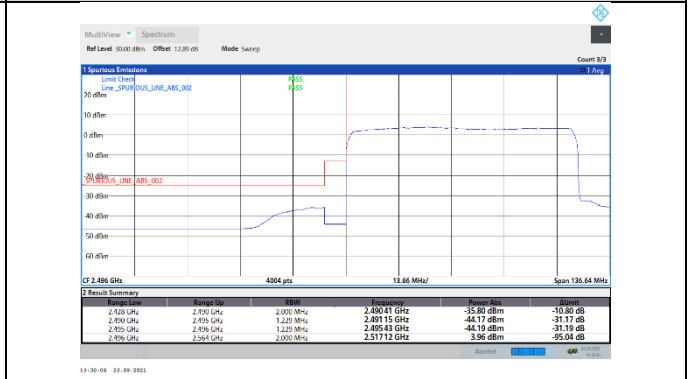

N41-30kHz-60MHz-DFT-QPSK-Low-Outer_Full---PASS