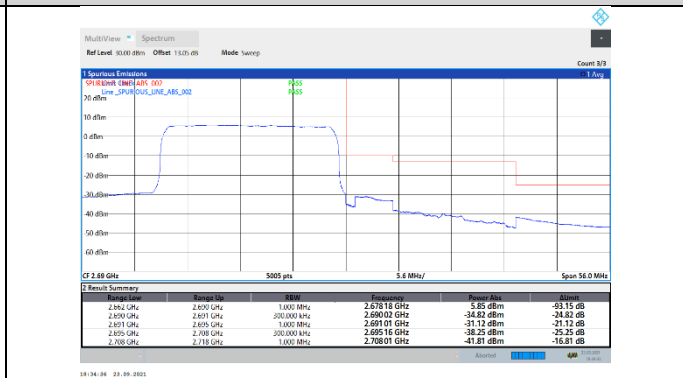

N41-30kHz-20MHz-DFT-QPSK-High-Outer_Full---PASS