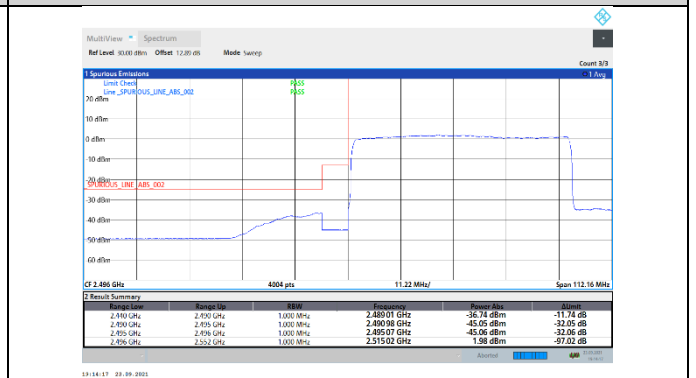

N41-30kHz-40MHz-CP-QPSK-Low-Outer_Full---PASS

N41-30kHz-40MHz-CP-QPSK-High-Edge_1RB_Right--PASS

N41-30kHz-40MHz-CP-QPSK-High-Outer_Full---PASS

N41-30kHz-50MHz-DFT-QPSK-Low-Edge_1RB_Left---PASS

N41-30kHz-50MHz-DFT-QPSK-Low-Outer_Full---PASS