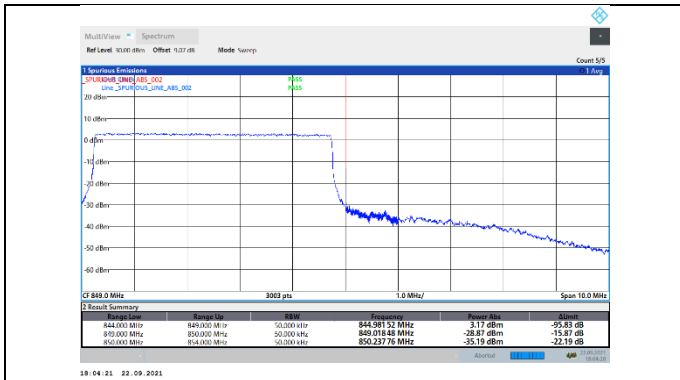

N5-15kHz-5MHz-DFT-QPSK-High-Outer_Full---PASS

N5-15kHz-5MHz-CP-QPSK-Low-Edge_1RB_Left---PASS

N5-15kHz-5MHz-CP-QPSK-Low-Outer_Full---PASS

N5-15kHz-5MHz-CP-QPSK-High-Edge_1RB_Right---PASS

N5-15kHz-5MHz-CP-QPSK-High-Outer_Full---PASS

N5-15kHz-10MHz-DFT-QPSK-Low-Edge_1RB_Left--PASS

N5-15kHz-10MHz-DFT-QPSK-Low-Outer_Full---PASS

N5-15kHz-10MHz-DFT-QPSK-High-Edge_1RB_Right--PASS

N5-15kHz-10MHz-DFT-QPSK-High-Outer_Full---PASS

N5-15kHz-10MHz-CP-QPSK-Low-Edge_1RB_Left--PASS