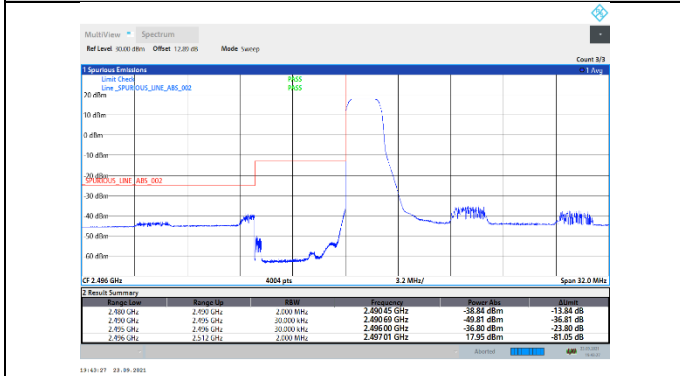

N41-30kHz-60MHz-CP-QPSK-Low-Edge_1RB_Left---PASS

N41-30kHz-60MHz-CP-QPSK-Low-Outer_Full---PASS

N41-30kHz-60MHz-CP-QPSK-High-Edge_1RB_Right--PASS

N41-30kHz-60MHz-CP-QPSK-High-Outer_Full---PASS

N41-30kHz-80MHz-DFT-QPSK-Low-Edge_1RB_Left---PASS