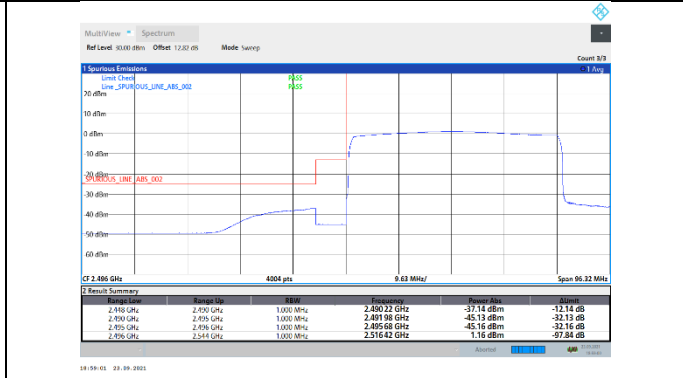

N41-30kHz-40MHz-DFT-QPSK-Low-Edge_1RB_Left---PASS

N41-30kHz-40MHz-DFT-QPSK-Low-Outer_Full---PASS

N41-30kHz-40MHz-DFT-QPSK-High-Edge_1RB_Right---PASS

N41-30kHz-40MHz-DFT-QPSK-High-Outer_Full---PASS

N41-30kHz-40MHz-CP-QPSK-Low-Edge_1RB_Left---PASS