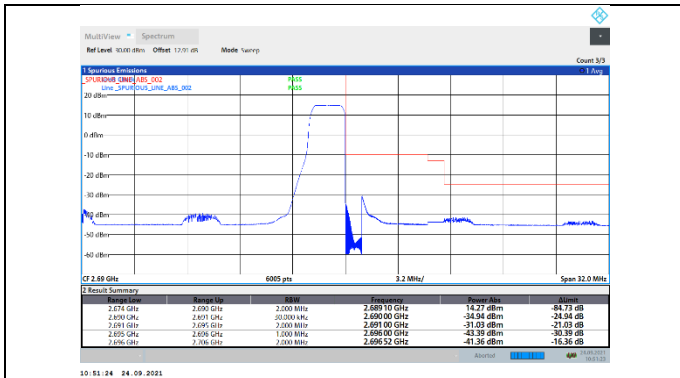

N41-30kHz-60MHz-CP-QPSK-High-Edge_1RB_Right--PASS