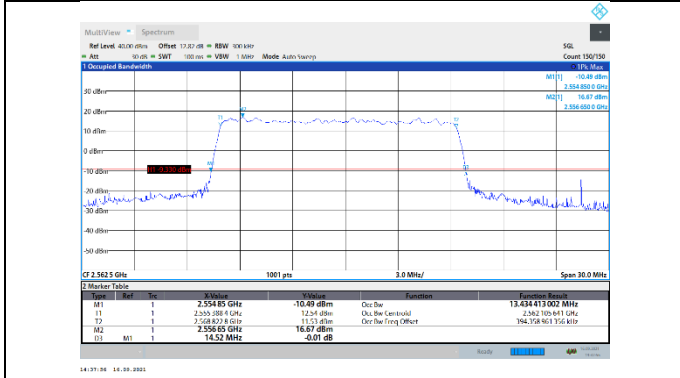

N7-15kHz-15MHz-DFT-16QAM-Mid-Outer_Full---PASS

N7-15kHz-15MHz-DFT-16QAM-High-Outer_Full---PASS

N7-15kHz-15MHz-DFT-64QAM-Low-Outer_Full---PASS

N7-15kHz-15MHz-DFT-64QAM-Mid-Outer_Full---PASS

N7-15kHz-15MHz-DFT-64QAM-High-Outer_Full---PASS