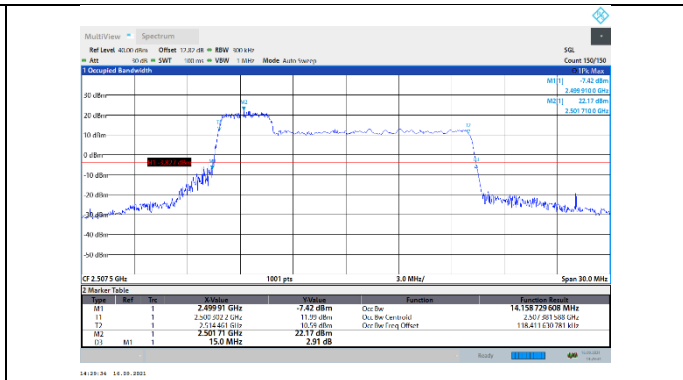

N7-15kHz-15MHz-DFT-256QAM-Low-Outer_Full---PASS

N7-15kHz-15MHz-DFT-256QAM-Mid-Outer_Full---PASS

N7-15kHz-15MHz-DFT-256QAM-High-Outer_Full---PASS

N7-15kHz-15MHz-CP-QPSK-Low-Outer_Full---PASS

N7-15kHz-15MHz-CP-64QAM-High-Outer_Full---PASS