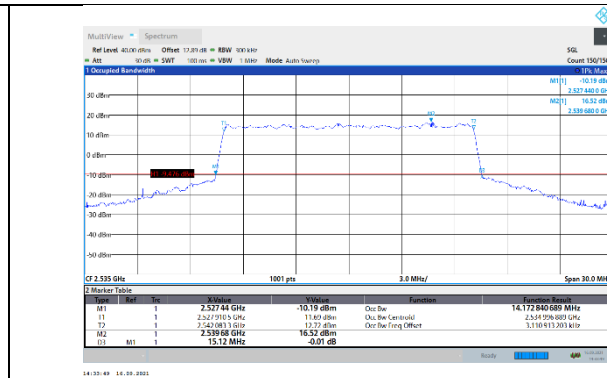

N7-15kHz-15MHz-DFT-256QAM-Low-Outer_Full---PASS

N7-15kHz-15MHz-DFT-256QAM-Mid-Outer_Full---PASS

N7-15kHz-15MHz-DFT-256QAM-High-Outer_Full---PASS

N7-15kHz-15MHz-CP-QPSK-Low-Outer_Full---PASS

N7-15kHz-15MHz-CP-64QAM-High-Outer_Full---PASS