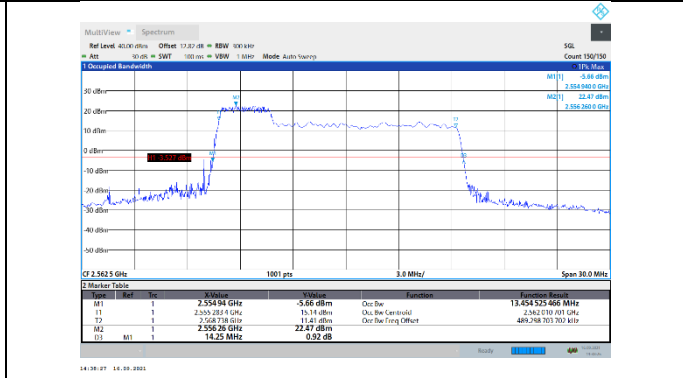

N7-15kHz-15MHz-DFT-256QAM-High-Outer_Full---PASS