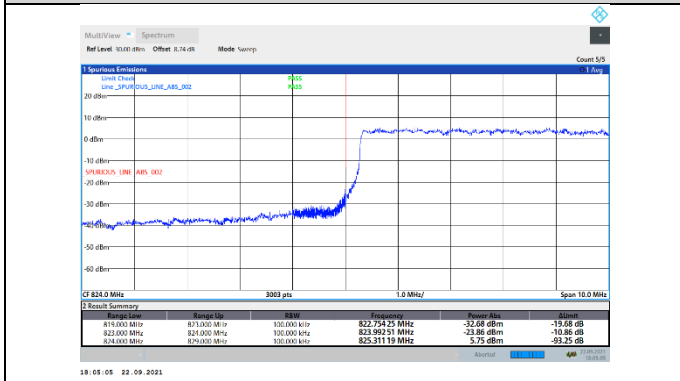

N5-15kHz-10MHz-DFT-QPSK-Low-Outer_Full---PASS