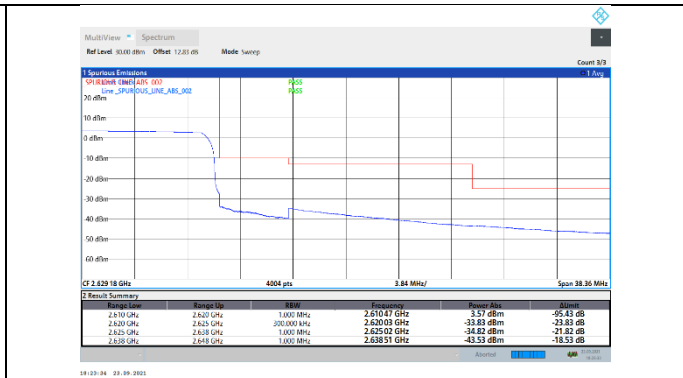

N38-30kHz-20MHz-CP-QPSK-High-Outer_Full---PASS