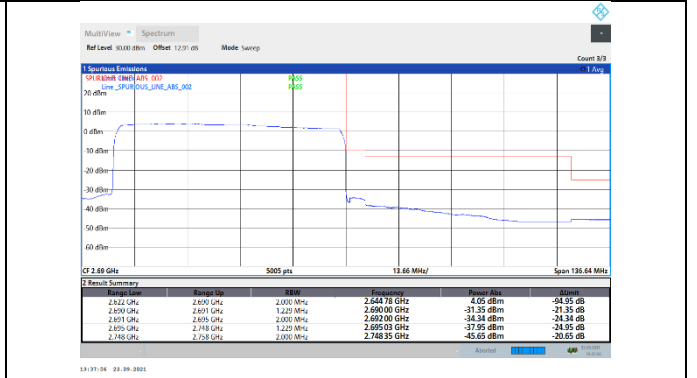

N41-30kHz-50MHz-CP-QPSK-High-Outer_Full---PASS

N41-30kHz-60MHz-DFT-QPSK-Low-Edge_1RB_Left---PASS

N41-30kHz-60MHz-DFT-QPSK-Low-Outer_Full---PASS

N41-30kHz-60MHz-DFT-QPSK-High-Edge_1RB_Right---PASS

N41-30kHz-60MHz-DFT-QPSK-High-Outer_Full---PASS