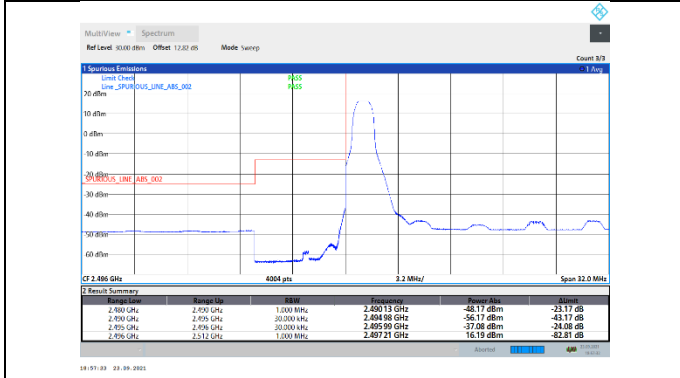

N41-30kHz-40MHz-DFT-QPSK-Low-Edge_1RB_Left---PASS

N41-30kHz-40MHz-DFT-QPSK-Low-Outer_Full---PASS

N41-30kHz-40MHz-DFT-QPSK-High-Edge_1RB_Right---PASS

N41-30kHz-40MHz-DFT-QPSK-High-Outer_Full---PASS

N41-30kHz-40MHz-CP-QPSK-Low-Edge_1RB_Left---PASS