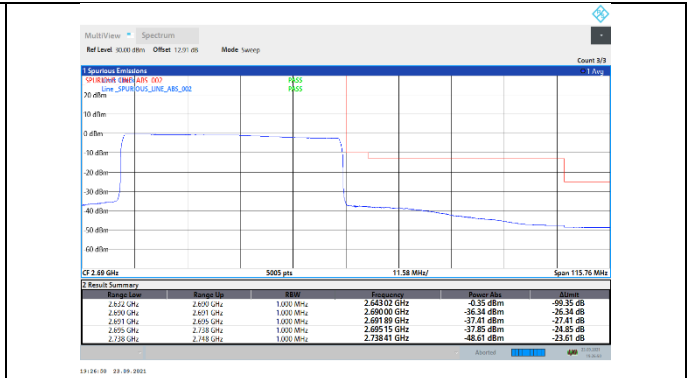

N41-30kHz-50MHz-DFT-QPSK-High-Edge_1RB_Right---PASS

N41-30kHz-50MHz-DFT-QPSK-High-Outer_Full---PASS

N41-30kHz-50MHz-CP-QPSK-Low-Edge_1RB_Left---PASS

N41-30kHz-50MHz-CP-QPSK-Low-Outer_Full---PASS

N41-30kHz-50MHz-CP-QPSK-High-Edge_1RB_Right--PASS