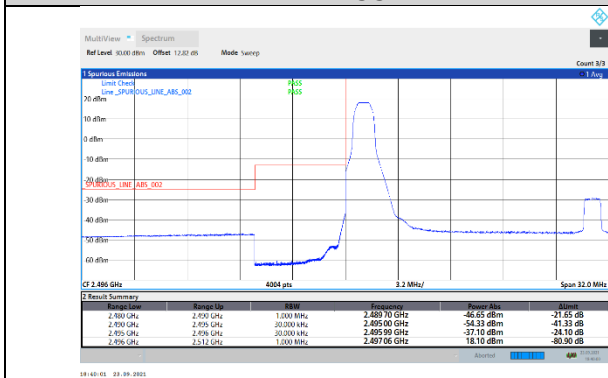

N41-30kHz-30MHz-DFT-QPSK-Low-Edge_1RB_Left---PASS