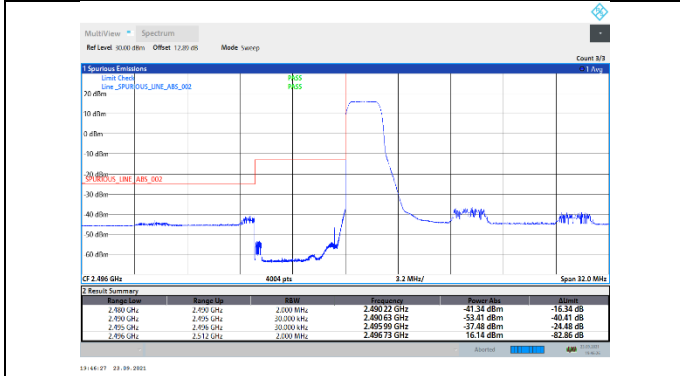

N41-30kHz-80MHz-CP-QPSK-Low-Edge_1RB_Left---PASS