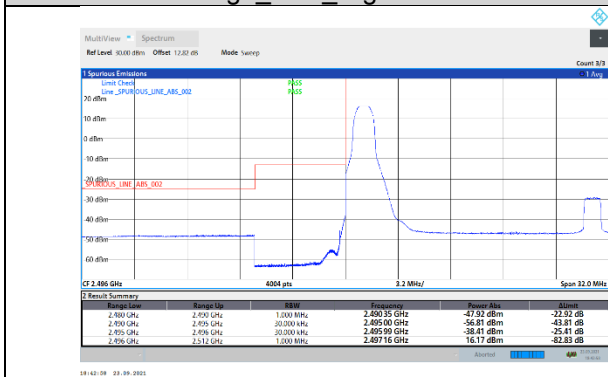

N41-30kHz-30MHz-CP-QPSK-Low-Edge_1RB_Left---PASS