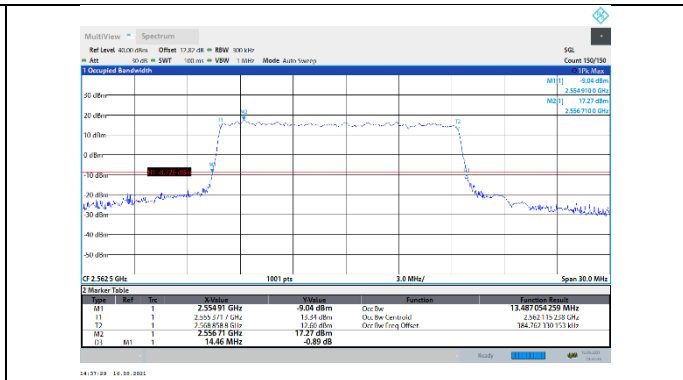

N7-15kHz-15MHz-DFT-16QAM-Mid-Outer_Full---PASS

N7-15kHz-15MHz-DFT-16QAM-High-Outer_Full---PASS

N7-15kHz-15MHz-DFT-64QAM-Low-Outer_Full---PASS

N7-15kHz-15MHz-DFT-64QAM-Mid-Outer_Full---PASS

N7-15kHz-15MHz-DFT-64QAM-High-Outer_Full---PASS