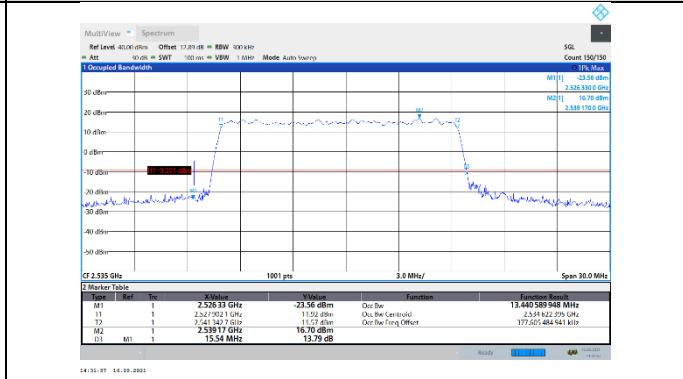

N7-15kHz-15MHz-DFT-16QAM-Mid-Outer_Full---PASS

N7-15kHz-15MHz-DFT-16QAM-High-Outer_Full---PASS

N7-15kHz-15MHz-DFT-64QAM-Low-Outer_Full---PASS

N7-15kHz-15MHz-DFT-64QAM-Mid-Outer_Full---PASS

N7-15kHz-15MHz-DFT-64QAM-High-Outer_Full---PASS