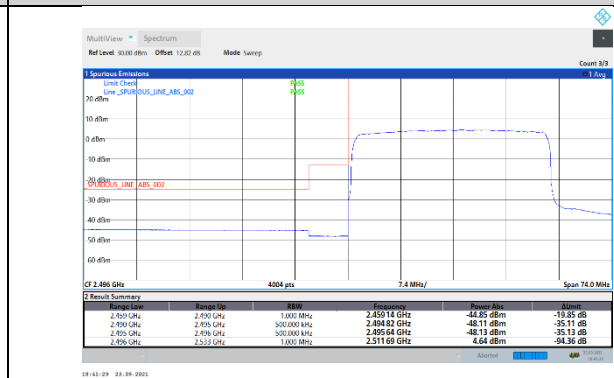

N41-30kHz-30MHz-DFT-QPSK-Low-Outer_Full---PASS