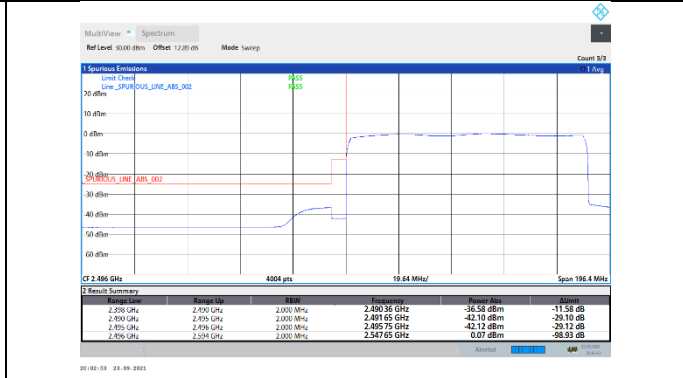

N41-30kHz-90MHz-CP-QPSK-Low-Outer_Full---PASS