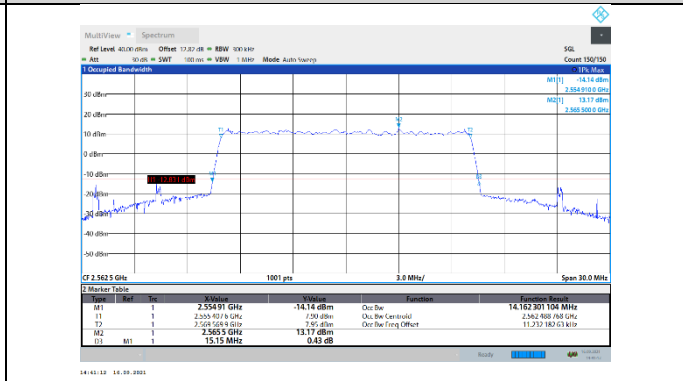

N7-15kHz-15MHz-CP-256QAM-High-Outer_Full---PASS