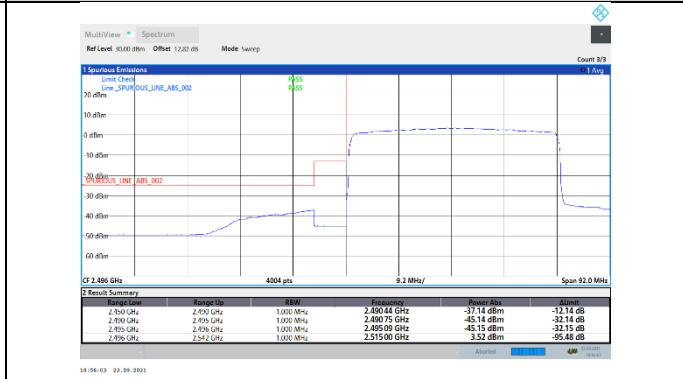

N41-30kHz-40MHz-DFT-QPSK-Low-Outer_Full---PASS