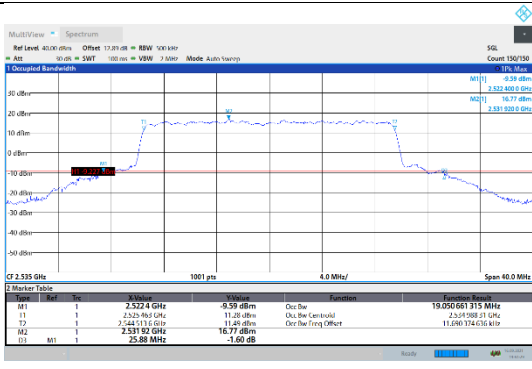

N7-15kHz-20MHz-CP-64QAM-Mid-Outer_Full---PASS