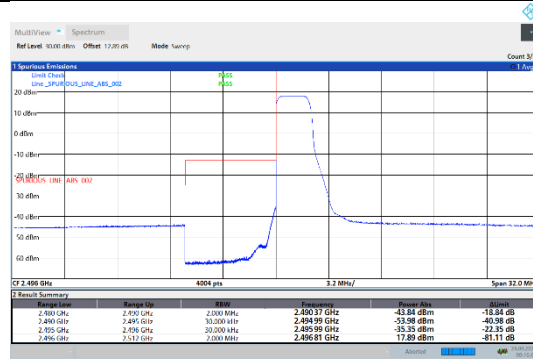

N41-30kHz-90MHz-DFT-QPSK-High-Outer_Full---PASS

N41-30kHz-90MHz-CP-QPSK-Low-Edge_1RB_Left---PASS

N41-30kHz-90MHz-CP-QPSK-Low-Outer_Full---PASS

N41-30kHz-90MHz-CP-QPSK-High-Edge_1RB_Right--PASS

N41-30kHz-100MHz-DFT-QPSK-Low-Edge_1RB_Left--PASS