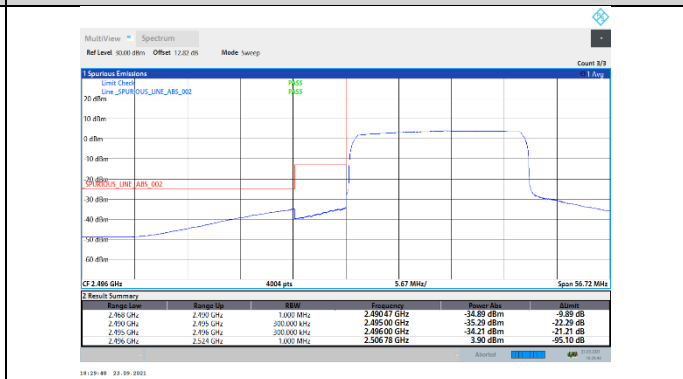

N41-30kHz-20MHz-DFT-QPSK-Low-Outer_Full---PASS

N41-30kHz-20MHz-DFT-QPSK-High-Edge_1RB_Right--PASS

N41-30kHz-20MHz-DFT-QPSK-High-Outer_Full---PASS

N41-30kHz-20MHz-CP-QPSK-Low-Edge_1RB_Left---PASS

N41-30kHz-20MHz-CP-QPSK-Low-Outer_Full---PASS