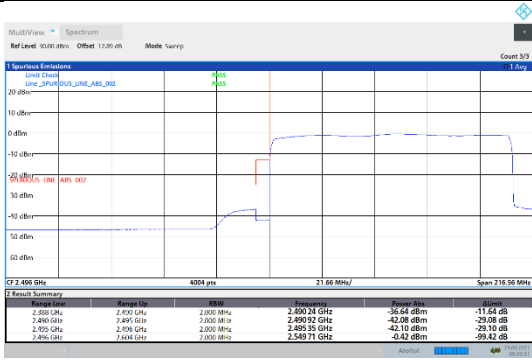

N41-30kHz-100MHz-DFT-QPSK-Low-Outer_Full---PASS

N41-30kHz-100MHz-DFT-QPSK-High-Edge_1RB_Right---PASS

N41-30kHz-100MHz-DFT-QPSK-High-Outer_Full---PASS

N41-30kHz-100MHz-CP-QPSK-Low-Edge_1RB_Left--PASS

N41-30kHz-100MHz-CP-QPSK-Low-Outer_Full---PASS