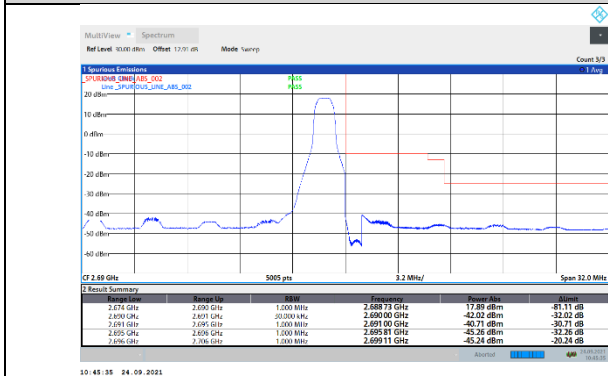

N41-30kHz-40MHz-CP-QPSK-Low-Outer_Full---PASS

N41-30kHz-40MHz-CP-QPSK-High-Edge_1RB_Right--PASS

N41-30kHz-40MHz-CP-QPSK-High-Outer_Full---PASS

N41-30kHz-50MHz-DFT-QPSK-Low-Edge_1RB_Left---PASS

N41-30kHz-50MHz-DFT-QPSK-Low-Outer_Full---PASS