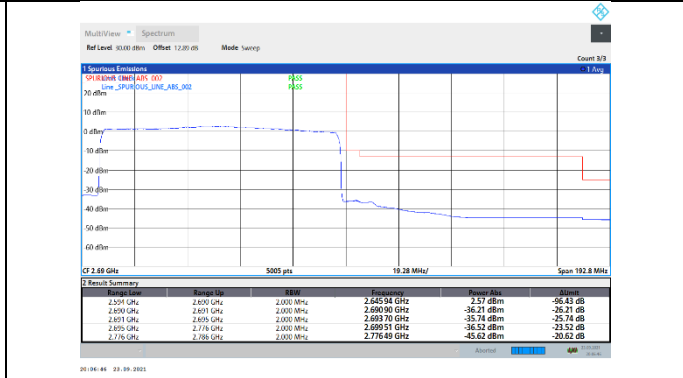

N41-30kHz-80MHz-CP-QPSK-High-Edge_1RB_Right--PASS

N41-30kHz-80MHz-CP-QPSK-High-Outer_Full---PASS

N41-30kHz-90MHz-DFT-QPSK-Low-Edge_1RB_Left---PASS

N41-30kHz-90MHz-DFT-QPSK-Low-Outer_Full---PASS

N41-30kHz-90MHz-DFT-QPSK-High-Edge_1RB_Right---PASS