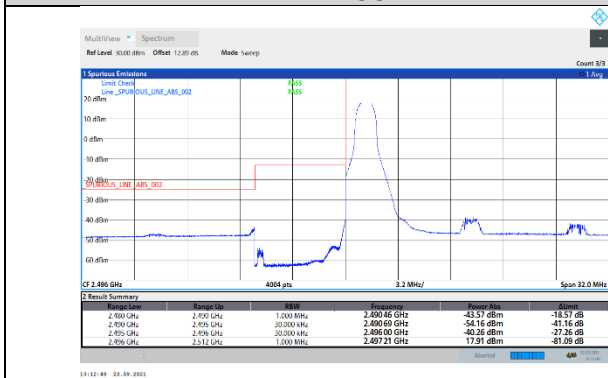

N41-30kHz-50MHz-DFT-QPSK-Low-Edge_1RB_Left---PASS