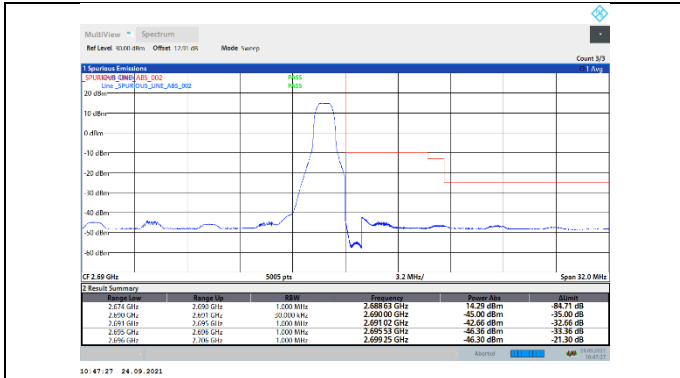

N41-30kHz-50MHz-DFT-QPSK-High-Edge_1RB_Right---PASS

N41-30kHz-50MHz-DFT-QPSK-High-Outer_Full---PASS

N41-30kHz-50MHz-CP-QPSK-Low-Edge_1RB_Left---PASS

N41-30kHz-50MHz-CP-QPSK-Low-Outer_Full---PASS

N41-30kHz-50MHz-CP-QPSK-High-Edge_1RB_Right--PASS