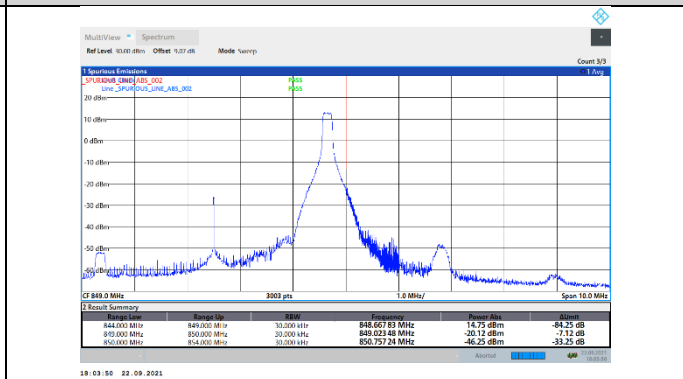

N5-15kHz-5MHz-CP-QPSK-High-Edge_1RB_Right---PASS