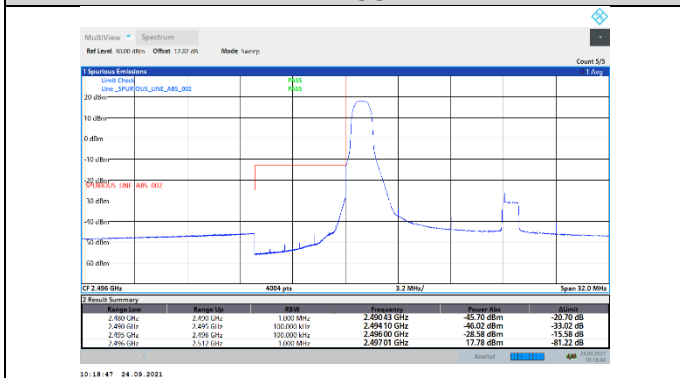

N7-15kHz-20MHz-CP-256QAM-High-Outer_Full---PASS

12. APPENDIX D: BAND EDGE

N38-30kHz-20MHz-CP-QPSK-High-Edge_1RB_Right--PASS

N38-30kHz-20MHz-CP-QPSK-High-Outer_Full---PASS

N41-30kHz-20MHz-DFT-QPSK-Low-Edge_1RB_Left---PASS