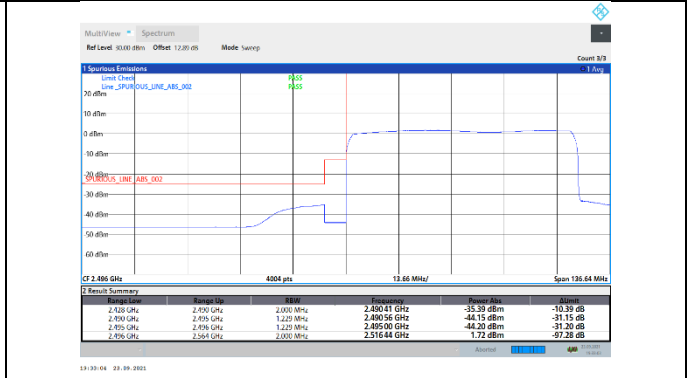

N41-30kHz-60MHz-CP-QPSK-Low-Outer_Full---PASS