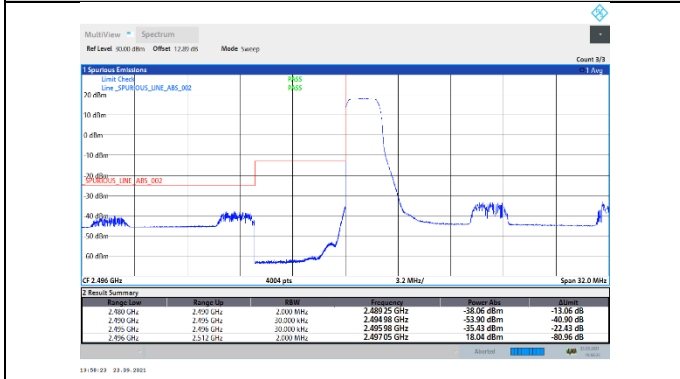

N41-30kHz-90MHz-DFT-QPSK-Low-Edge_1RB_Left---PASS