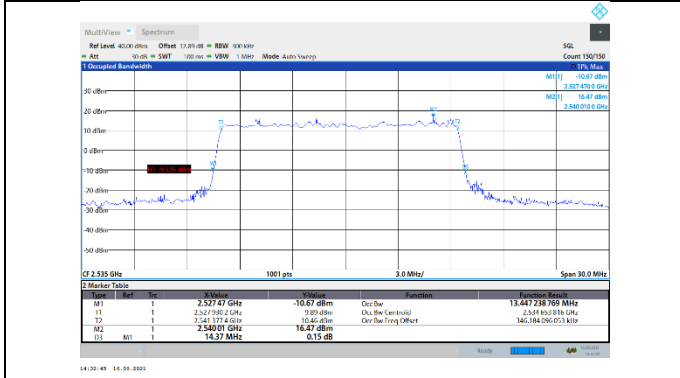

N7-15kHz-15MHz-DFT-256QAM-Mid-Outer_Full---PASS