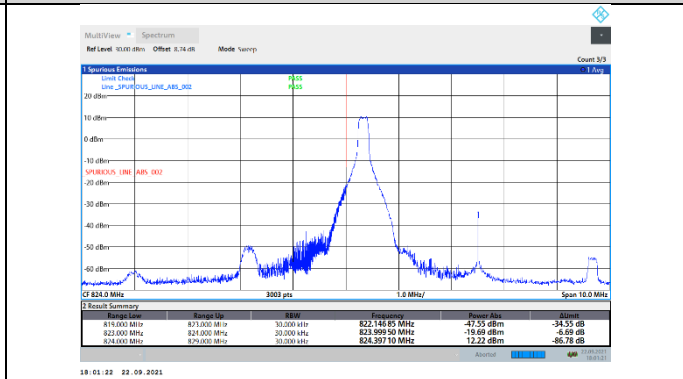

N5-15kHz-5MHz-CP-QPSK-Low-Edge_1RB_Left---PASS