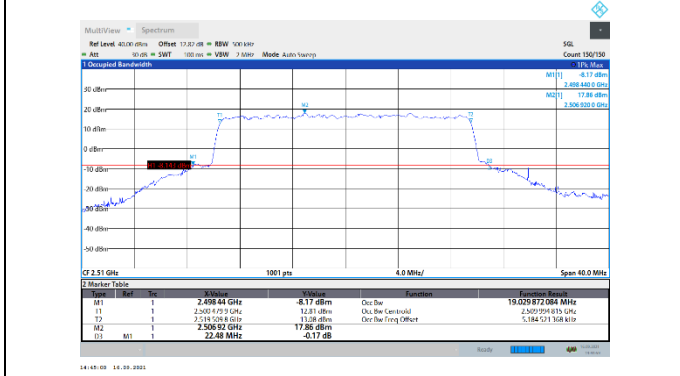

N7-15kHz-20MHz-CP-16QAM-Low-Outer_Full---PASS