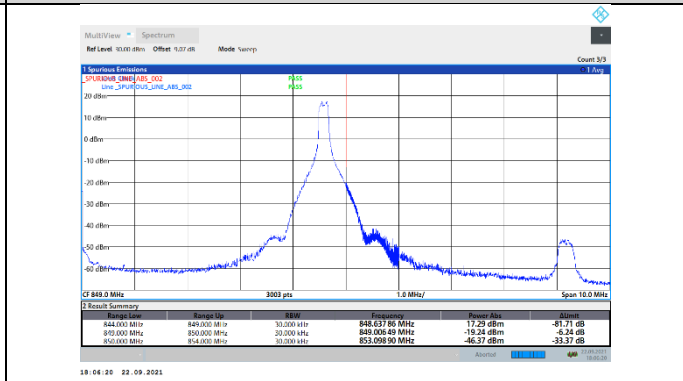

N5-15kHz-10MHz-DFT-QPSK-High-Edge_1RB_Right--PASS