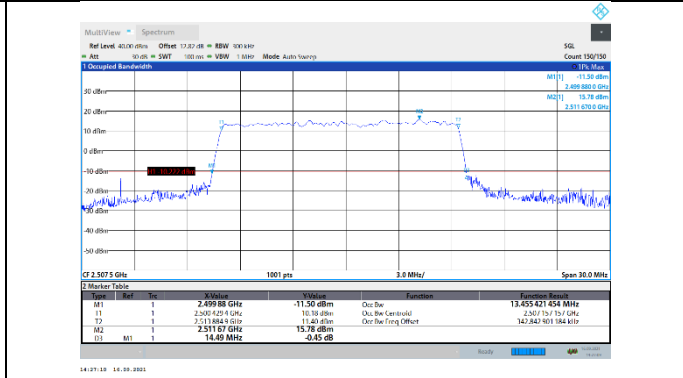

N7-15kHz-15MHz-DFT-16QAM-Mid-Outer_Full---PASS

N7-15kHz-15MHz-DFT-16QAM-High-Outer_Full---PASS

N7-15kHz-15MHz-DFT-64QAM-Low-Outer_Full---PASS

N7-15kHz-15MHz-DFT-64QAM-Mid-Outer_Full---PASS

N7-15kHz-15MHz-DFT-64QAM-High-Outer_Full---PASS