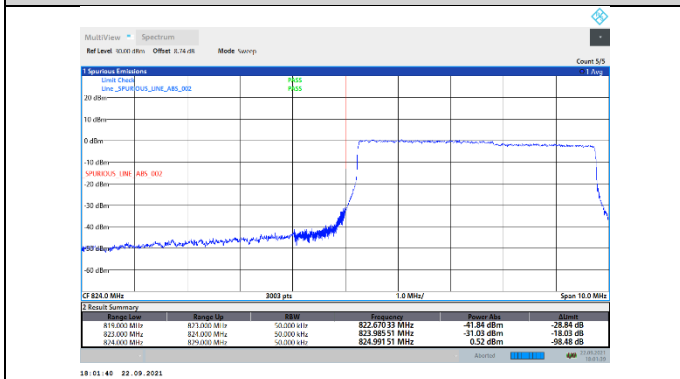

N5-15kHz-5MHz-CP-QPSK-Low-Outer_Full---PASS