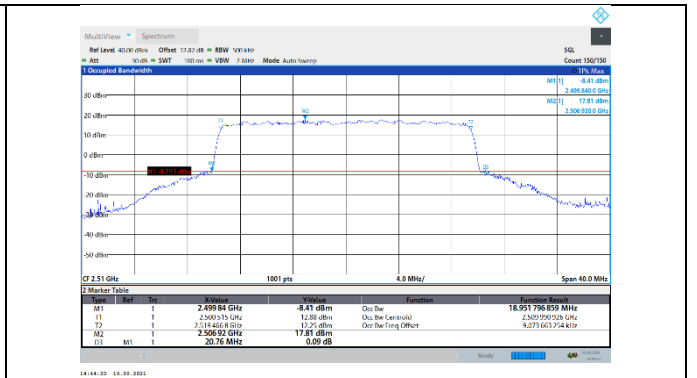

N7-15kHz-20MHz-DFT-QPSK-Mid-Outer_Full---PASS

N7-15kHz-20MHz-DFT-QPSK-High-Outer_Full---PASS

N7-15kHz-20MHz-DFT-16QAM-Low-Outer_Full---PASS

N7-15kHz-20MHz-DFT-256QAM-High-Outer_Full---PASS

N7-15kHz-20MHz-CP-QPSK-Low-Outer_Full---PASS