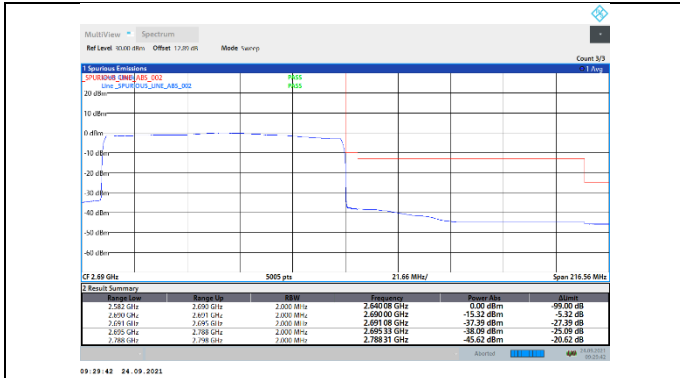

N41-30kHz-100MHz-CP-QPSK-High-Outer_Full---PASS