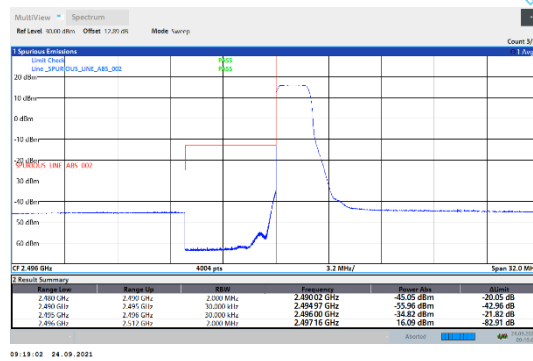

N41-30kHz-100MHz-CP-QPSK-Low-Edge_1RB_Left--PASS