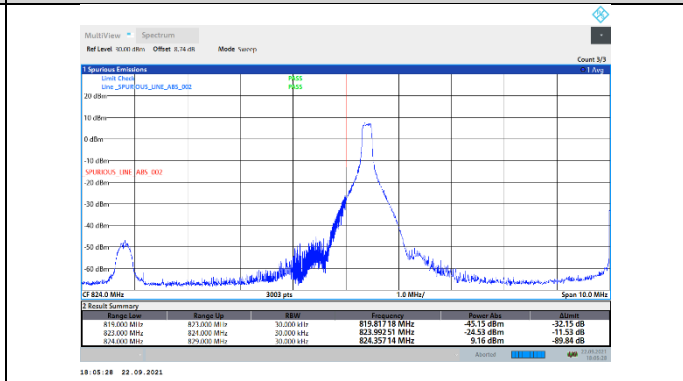

N5-15kHz-10MHz-DFT-QPSK-Low-Edge_1RB_Left--PASS

N5-15kHz-10MHz-DFT-QPSK-Low-Outer_Full---PASS

N5-15kHz-10MHz-DFT-QPSK-High-Edge_1RB_Right--PASS

N5-15kHz-10MHz-DFT-QPSK-High-Outer_Full---PASS

N5-15kHz-10MHz-CP-QPSK-Low-Edge_1RB_Left--PASS