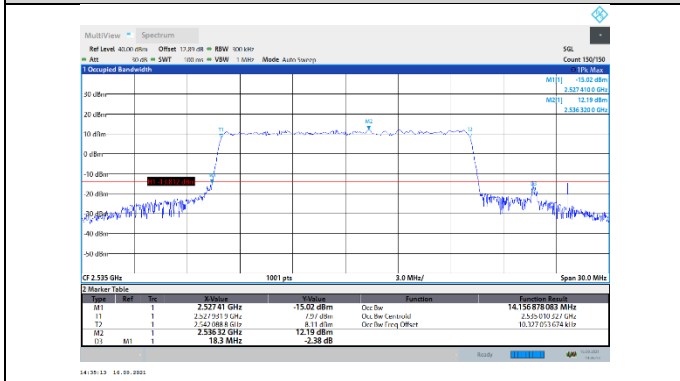

N7-15kHz-15MHz-CP-256QAM-Mid-Outer_Full---PASS