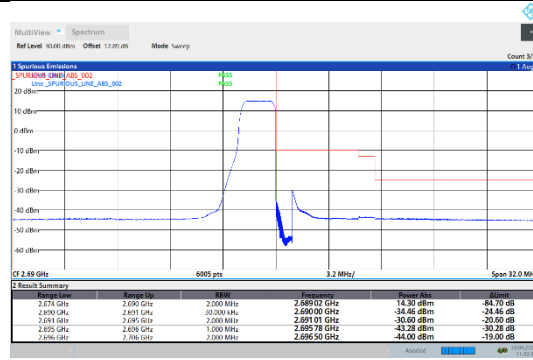

N41-30kHz-100MHz-DFT-QPSK-Low-Outer_Full---PASS

N41-30kHz-100MHz-DFT-QPSK-High-Edge_1RB_Right---PASS

N41-30kHz-100MHz-DFT-QPSK-High-Outer_Full---PASS

N41-30kHz-100MHz-CP-QPSK-Low-Edge_1RB_Left--PASS

N41-30kHz-100MHz-CP-QPSK-Low-Outer_Full---PASS