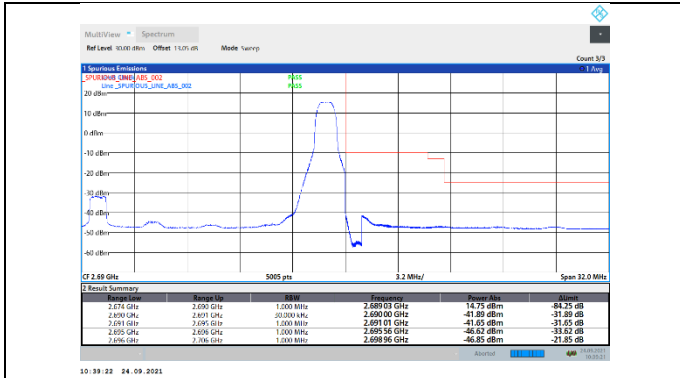

N41-30kHz-30MHz-CP-QPSK-High-Edge_1RB_Right--PASS