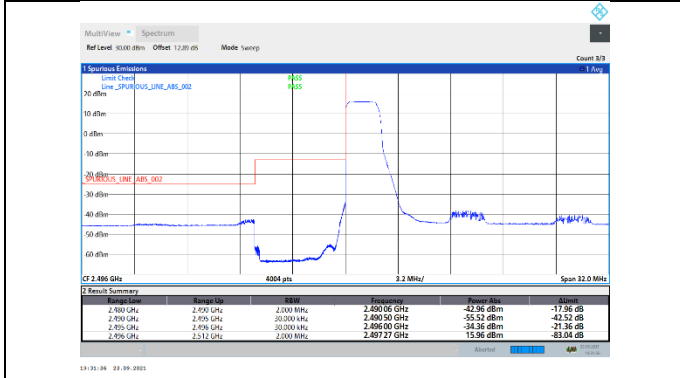

N41-30kHz-50MHz-CP-QPSK-High-Outer_Full---PASS

N41-30kHz-60MHz-DFT-QPSK-Low-Edge_1RB_Left---PASS

N41-30kHz-60MHz-DFT-QPSK-Low-Outer_Full---PASS

N41-30kHz-60MHz-DFT-QPSK-High-Edge_1RB_Right---PASS

N41-30kHz-60MHz-DFT-QPSK-High-Outer_Full---PASS