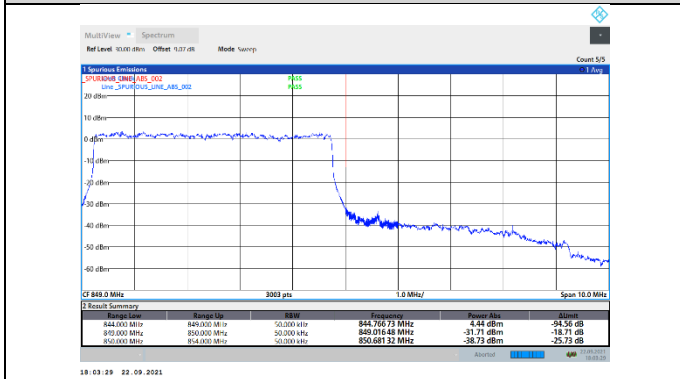

N41-30kHz-100MHz-CP-QPSK-High-Edge_1RB_Right---PASS

N41-30kHz-100MHz-CP-QPSK-High-Outer_Full---PASS

N5-15kHz-5MHz-DFT-QPSK-Low-Edge_1RB_Left---PASS

N5-15kHz-5MHz-DFT-QPSK-Low-Outer_Full---PASS

N5-15kHz-5MHz-DFT-QPSK-High-Edge_1RB_Right---PASS