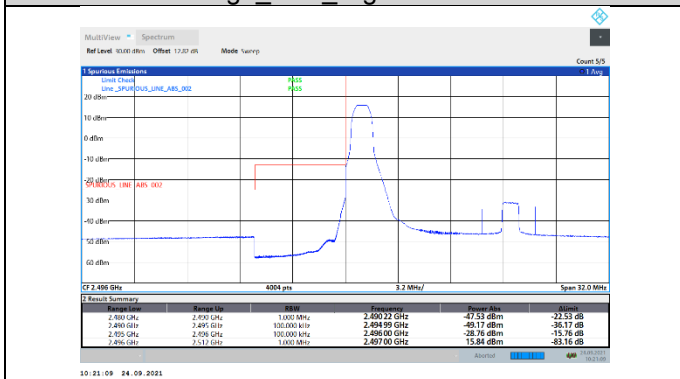

N41-30kHz-20MHz-CP-QPSK-Low-Edge_1RB_Left---PASS