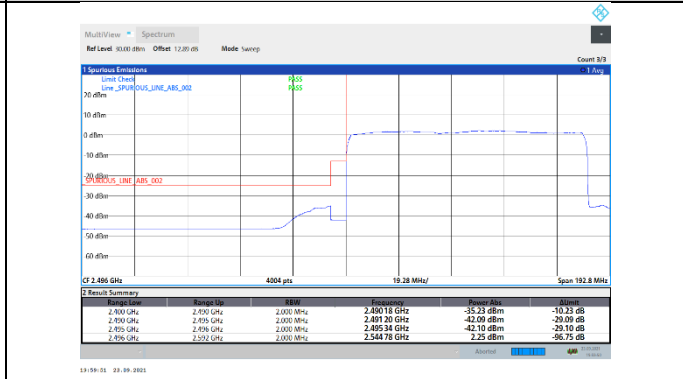

N41-30kHz-90MHz-DFT-QPSK-Low-Outer_Full---PASS