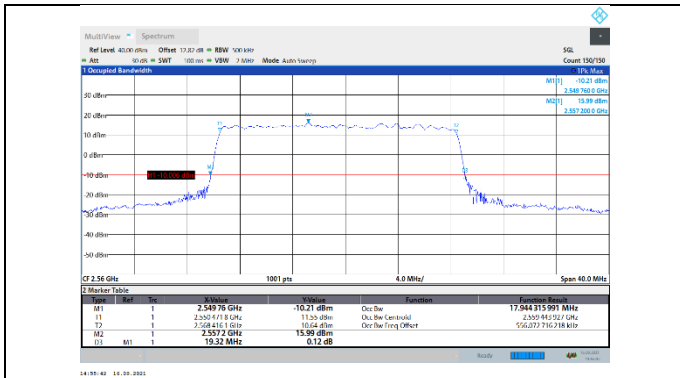

N7-15kHz-20MHz-DFT-256QAM-High-Outer_Full---PASS