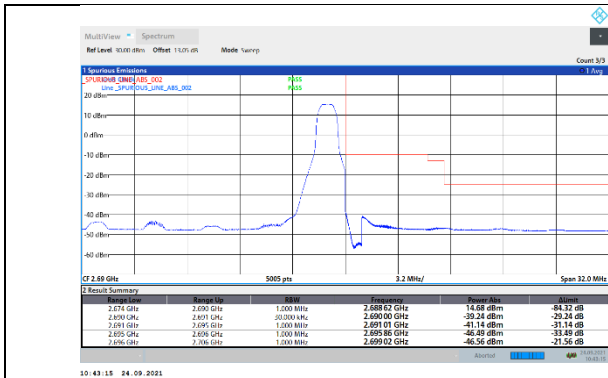

N41-30kHz-40MHz-CP-QPSK-High-Edge_1RB_Right--PASS