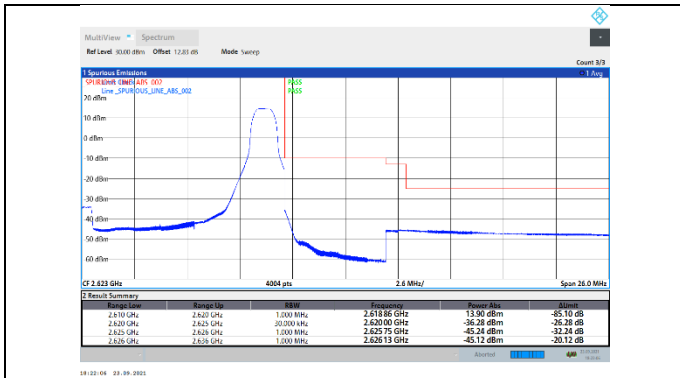

N38-30kHz-20MHz-CP-QPSK-High-Edge_1RB_Right--PASS