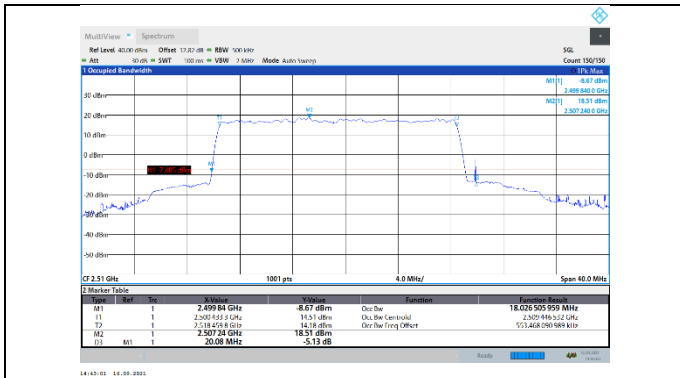

N7-15kHz-20MHz-DFT-16QAM-Low-Outer_Full---PASS