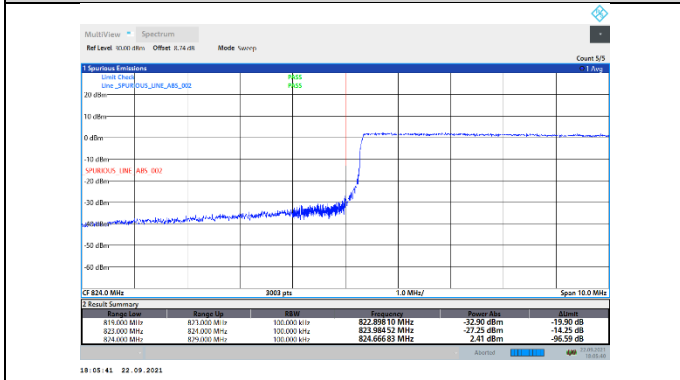

N5-15kHz-10MHz-DFT-QPSK-Low-Edge_1RB_Left--PASS

N5-15kHz-10MHz-DFT-QPSK-Low-Outer_Full---PASS

N5-15kHz-10MHz-DFT-QPSK-High-Edge_1RB_Right--PASS

N5-15kHz-10MHz-DFT-QPSK-High-Outer_Full---PASS

N5-15kHz-10MHz-CP-QPSK-Low-Edge_1RB_Left--PASS