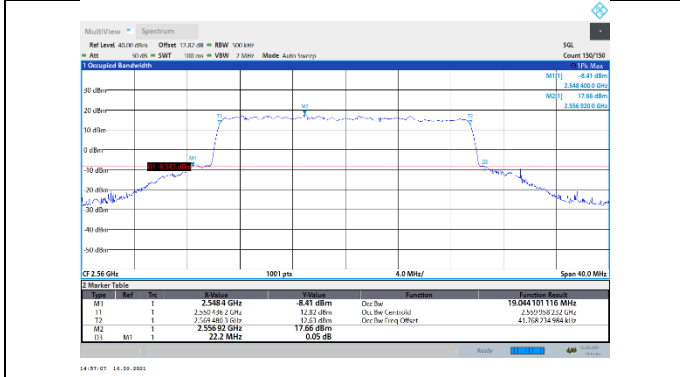

N7-15kHz-20MHz-CP-QPSK-Mid-Outer_Full---PASS

N7-15kHz-20MHz-CP-QPSK-High-Outer_Full---PASS

N7-15kHz-20MHz-CP-16QAM-Low-Outer_Full---PASS

N7-15kHz-20MHz-CP-16QAM-Mid-Outer_Full---PASS

N7-15kHz-20MHz-CP-16QAM-High-Outer_Full---PASS