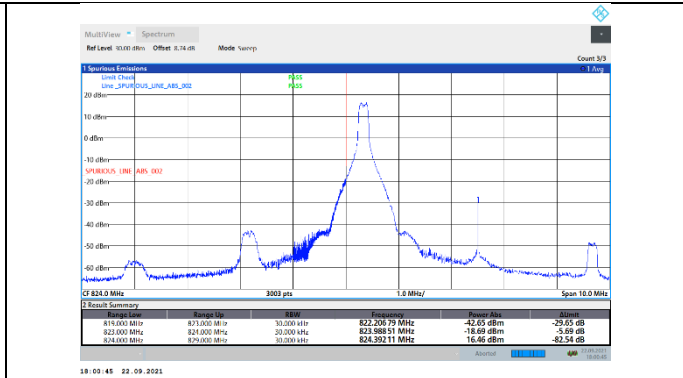

N5-15kHz-5MHz-DFT-QPSK-Low-Edge_1RB_Left---PASS