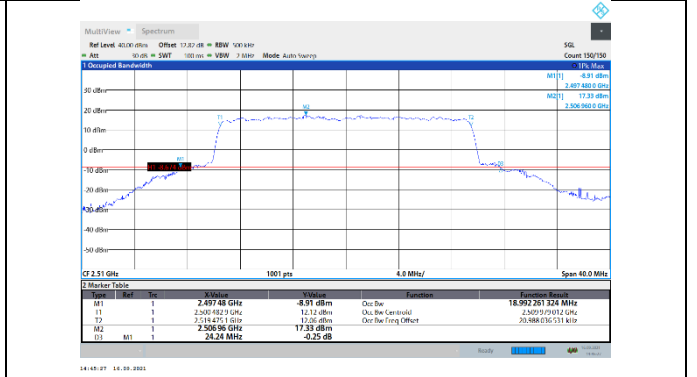

N7-15kHz-20MHz-CP-QPSK-Mid-Outer_Full---PASS

N7-15kHz-20MHz-CP-QPSK-High-Outer_Full---PASS

N7-15kHz-20MHz-CP-16QAM-Low-Outer_Full---PASS

N7-15kHz-20MHz-CP-16QAM-Mid-Outer_Full---PASS

N7-15kHz-20MHz-CP-16QAM-High-Outer_Full---PASS