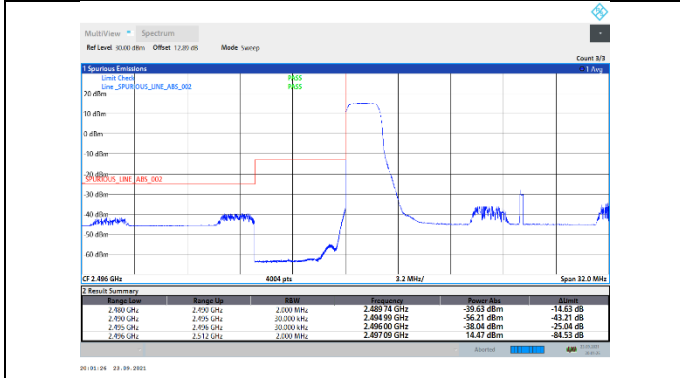

N41-30kHz-90MHz-CP-QPSK-Low-Edge_1RB_Left---PASS