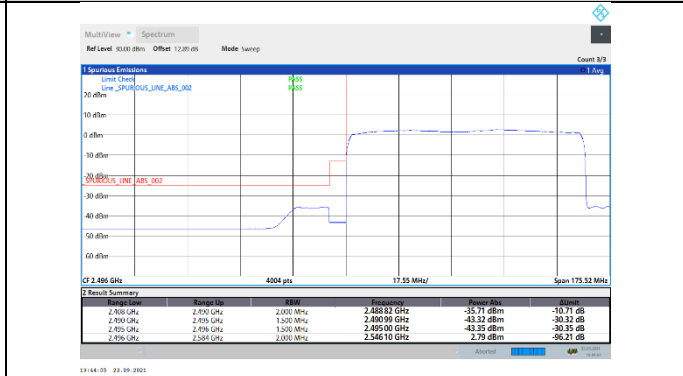

N41-30kHz-60MHz-CP-QPSK-Low-Edge_1RB_Left---PASS

N41-30kHz-60MHz-CP-QPSK-Low-Outer_Full---PASS

N41-30kHz-60MHz-CP-QPSK-High-Edge_1RB_Right--PASS

N41-30kHz-60MHz-CP-QPSK-High-Outer_Full---PASS

N41-30kHz-80MHz-DFT-QPSK-Low-Edge_1RB_Left---PASS