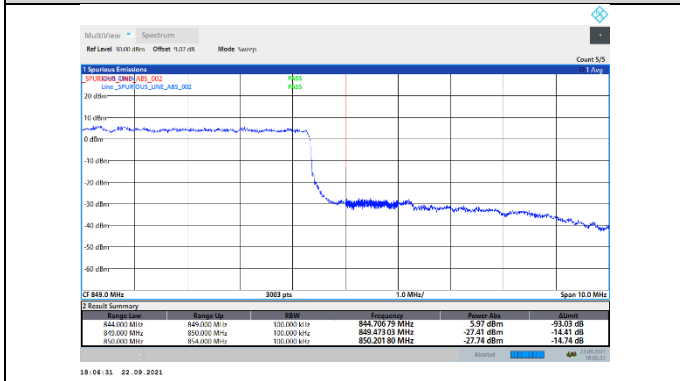

N5-15kHz-5MHz-DFT-QPSK-High-Outer_Full---PASS

N5-15kHz-5MHz-CP-QPSK-Low-Edge_1RB_Left---PASS

N5-15kHz-5MHz-CP-QPSK-Low-Outer_Full---PASS

N5-15kHz-5MHz-CP-QPSK-High-Edge_1RB_Right---PASS

N5-15kHz-5MHz-CP-QPSK-High-Outer_Full---PASS

N5-15kHz-10MHz-DFT-QPSK-Low-Edge_1RB_Left--PASS

N5-15kHz-10MHz-DFT-QPSK-Low-Outer_Full---PASS

N5-15kHz-10MHz-DFT-QPSK-High-Edge_1RB_Right--PASS

N5-15kHz-10MHz-DFT-QPSK-High-Outer_Full---PASS

N5-15kHz-10MHz-CP-QPSK-Low-Edge_1RB_Left--PASS