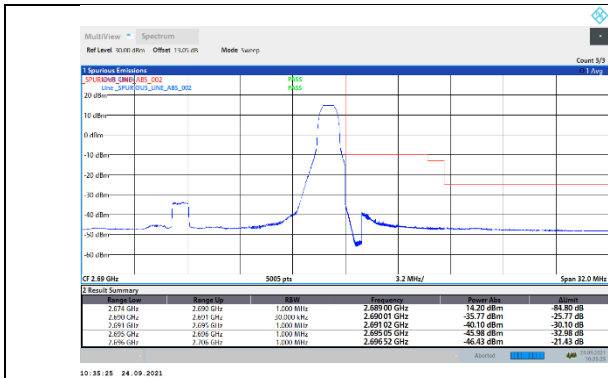

N41-30kHz-20MHz-DFT-QPSK-Low-Outer_Full---PASS

N41-30kHz-20MHz-DFT-QPSK-High-Edge_1RB_Right--PASS

N41-30kHz-20MHz-DFT-QPSK-High-Outer_Full---PASS

N41-30kHz-20MHz-CP-QPSK-Low-Edge_1RB_Left---PASS

N41-30kHz-20MHz-CP-QPSK-Low-Outer_Full---PASS