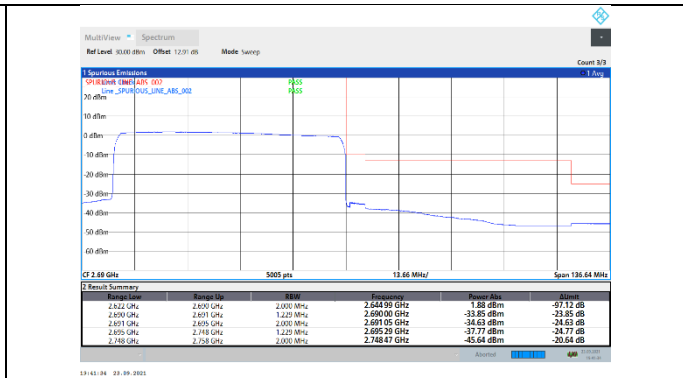

N41-30kHz-60MHz-CP-QPSK-High-Outer_Full---PASS