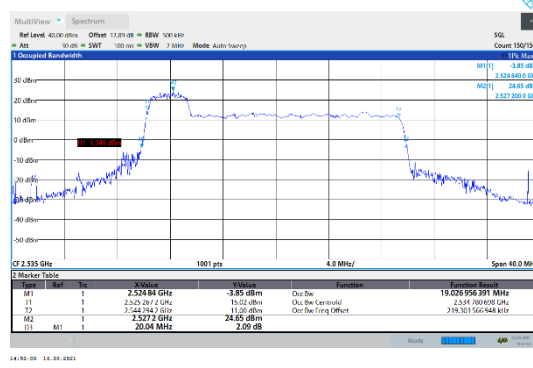

N7-15kHz-20MHz-CP-64QAM-Low-Outer_Full---PASS

N7-15kHz-20MHz-CP-64QAM-Mid-Outer_Full---PASS

N7-15kHz-20MHz-CP-64QAM-High-Outer_Full---PASS

N7-15kHz-20MHz-CP-256QAM-Low-Outer_Full---PASS

N7-15kHz-20MHz-CP-256QAM-Mid-Outer_Full---PASS