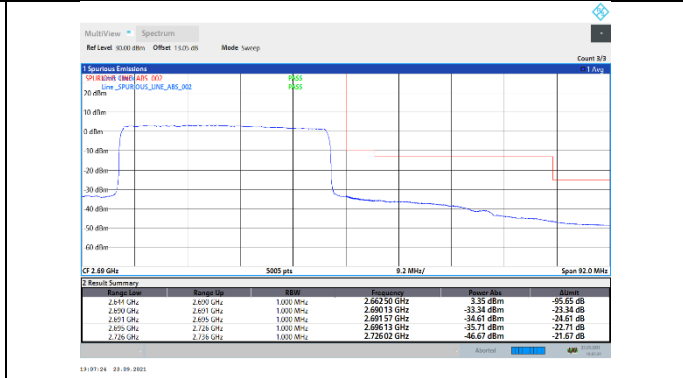

N41-30kHz-40MHz-DFT-QPSK-High-Outer_Full---PASS