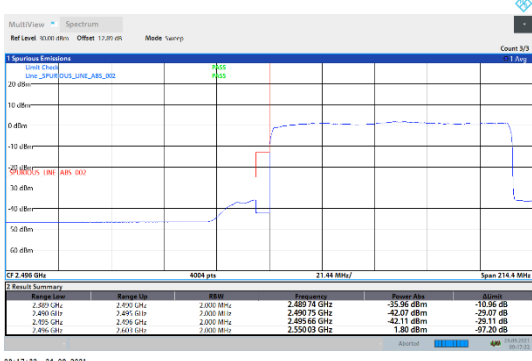

N41-30kHz-90MHz-DFT-QPSK-High-Outer_Full---PASS

N41-30kHz-90MHz-CP-QPSK-Low-Edge_1RB_Left---PASS

N41-30kHz-90MHz-CP-QPSK-Low-Outer_Full---PASS

N41-30kHz-90MHz-CP-QPSK-High-Edge_1RB_Right--PASS

N41-30kHz-100MHz-DFT-QPSK-Low-Edge_1RB_Left--PASS