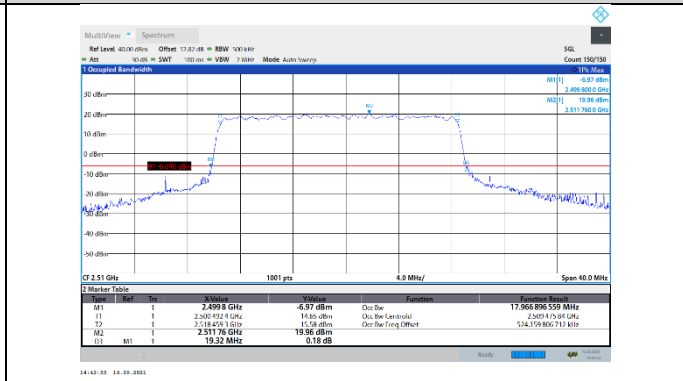

N7-15kHz-20MHz-DFT-QPSK-High-Outer_Full---PASS