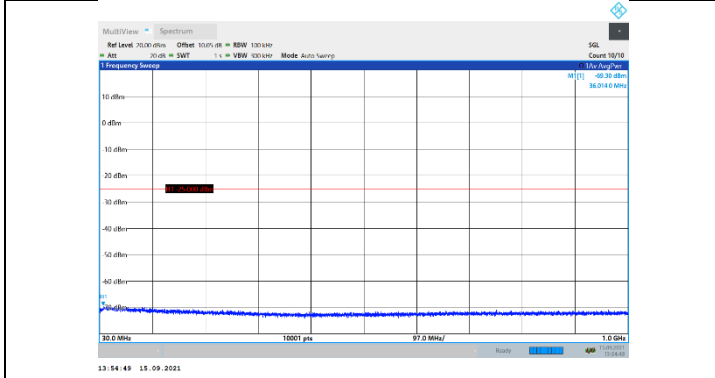

N41-30kHz-20MHz-DFT-QPSK-Low-Edge_1RB_Left-1000-3000-PASS