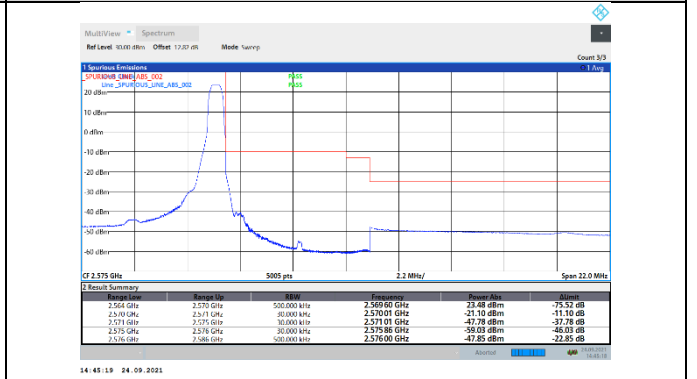

N7-15kHz-5MHz-CP-QPSK-Low-Outer\_Full---PASS

N7-15kHz-5MHz-CP-QPSK-High-Edge\_1RB\_Right---PASS

N7-15kHz-5MHz-CP-QPSK-High-Outer\_Full---PASS

N7-15kHz-10MHz-DFT-QPSK-Low-Edge\_1RB\_Left--PASS

N7-15kHz-10MHz-DFT-QPSK-Low-Outer\_Full---PASS