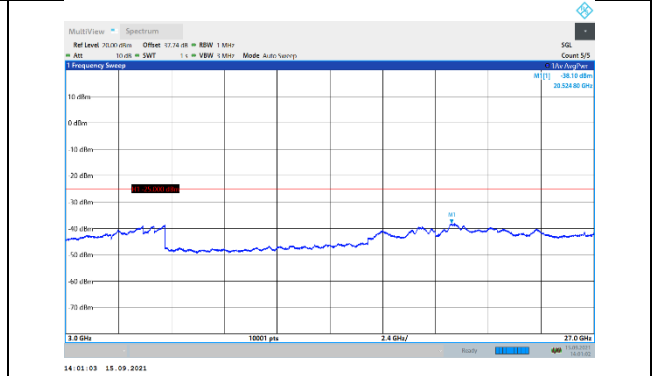

N41-30kHz-30MHz-DFT-QPSK-High-Edge\_1RB\_Left-1000-3000-PASS

N41-30kHz-30MHz-DFT-QPSK-High-Edge\_1RB\_Left-3000-27000-PASS

N41-30kHz-40MHz-DFT-QPSK-Low-Edge\_1RB\_Left-30-1000-PASS

N41-30kHz-40MHz-DFT-QPSK-Low-Edge\_1RB\_Left-1000-3000-PASS