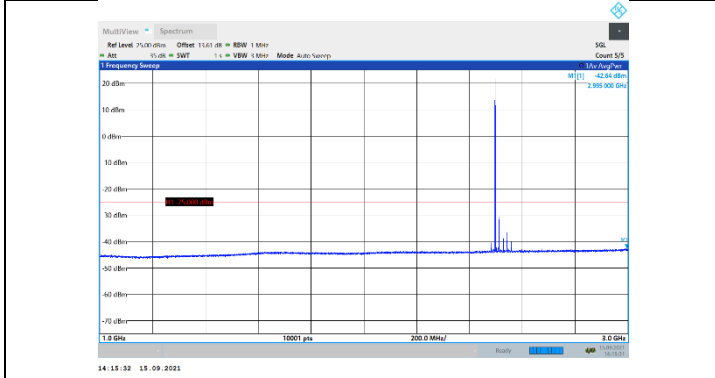

N41-30kHz-80MHz-DFT-QPSK-High-Edge_1RB_Left-3000-27000-PASS