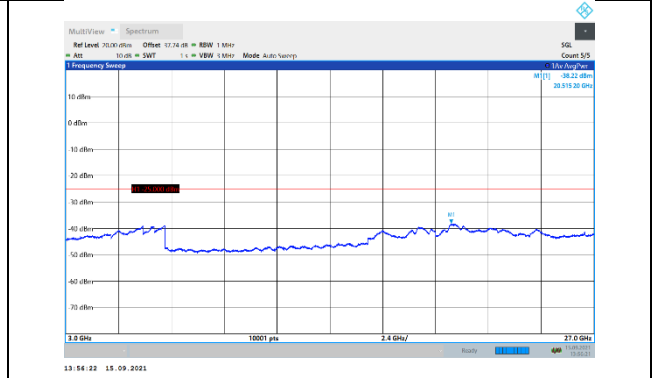

N41-30kHz-20MHz-DFT-QPSK-Mid-Edge\_1RB\_Left-1000-3000-PASS

N41-30kHz-20MHz-DFT-QPSK-Mid-Edge\_1RB\_Left-3000-27000-PASS

N41-30kHz-20MHz-DFT-QPSK-High-Edge\_1RB\_Left-30-1000-PASS

N41-30kHz-20MHz-DFT-QPSK-High-Edge\_1RB\_Left-1000-3000-PASS

N41-30kHz-20MHz-DFT-QPSK-High-Edge\_1RB\_Left-3000-27000-PASS

N41-30kHz-30MHz-DFT-QPSK-Low-Edge\_1RB\_Left-30-1000-PASS

N41-30kHz-30MHz-DFT-QPSK-Low-Edge\_1RB\_Left-1000-3000-PASS

N41-30kHz-30MHz-DFT-QPSK-Low-Edge\_1RB\_Left-3000-27000-PASS