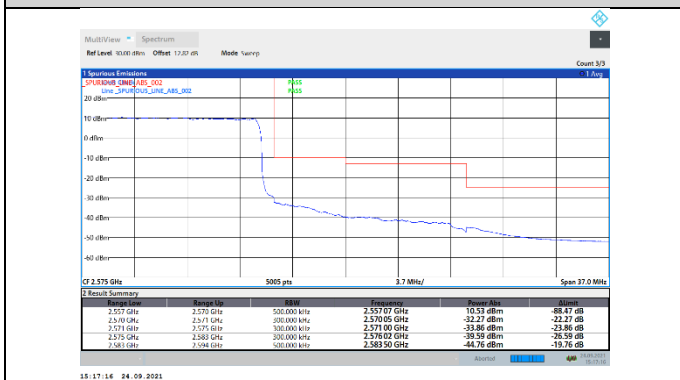

N7-15kHz-10MHz-CP-QPSK-High-Outer\_Full---PASS

N7-15kHz-15MHz-DFT-QPSK-Low-Edge\_1RB\_Left--PASS

N7-15kHz-15MHz-DFT-QPSK-Low-Outer\_Full---PASS

N7-15kHz-15MHz-DFT-QPSK-High-Edge\_1RB\_Right--PASS

N7-15kHz-15MHz-DFT-QPSK-High-Outer\_Full---PASS