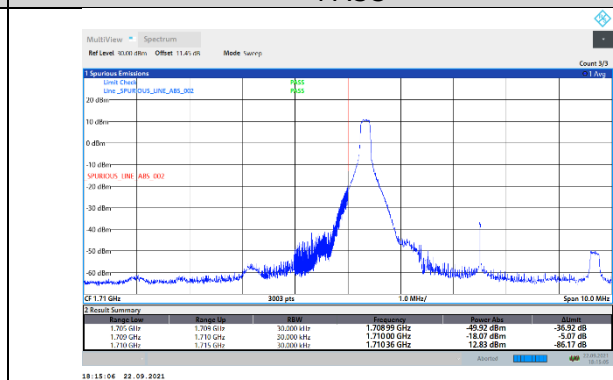

N66-15kHz-5MHz-DFT-QPSK-High-Edge_1RB_Right--PASS