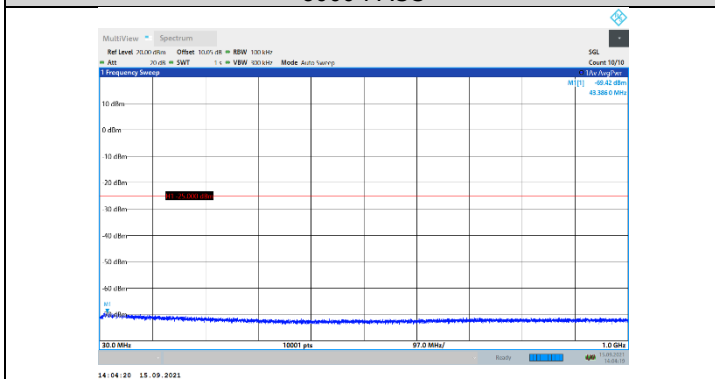

N41-30kHz-40MHz-DFT-QPSK-High-Edge_1RB_Left-1000-3000-PASS