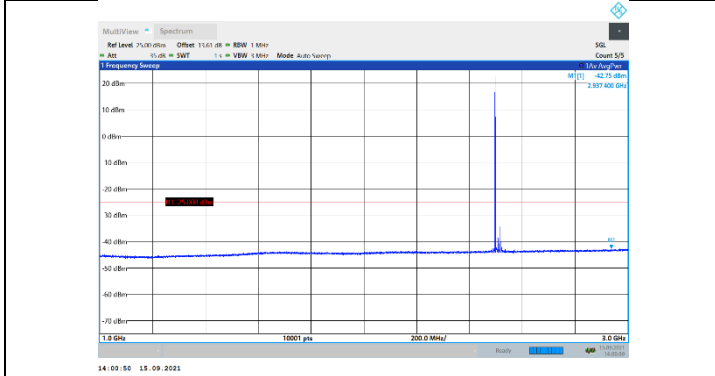

N41-30kHz-30MHz-DFT-QPSK-High-Edge_1RB_Left-3000-27000-PASS