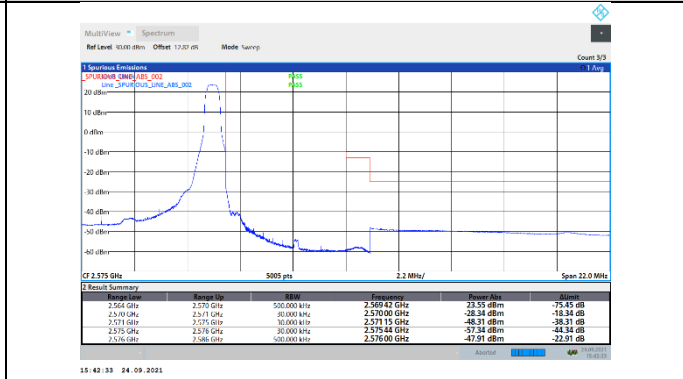

N7-15kHz-20MHz-DFT-QPSK-Low-Edge_1RB_Left--PASS