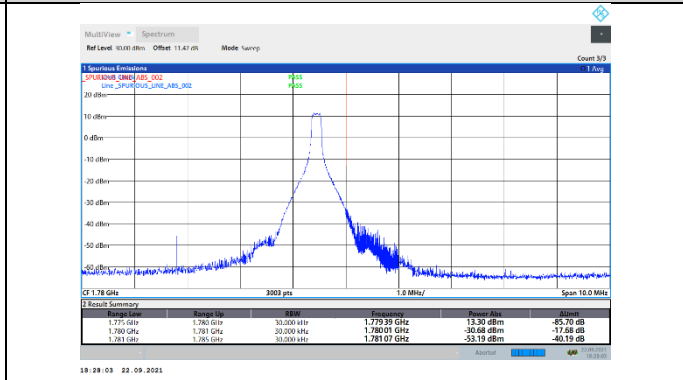

N66-15kHz-20MHz-CP-QPSK-Low-Edge_1RB_Left---PASS