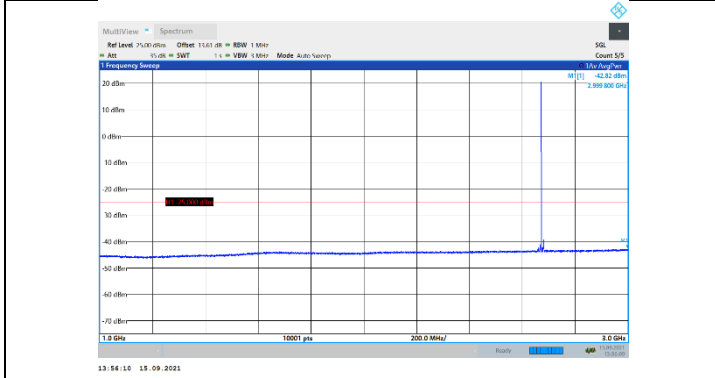

N41-30kHz-20MHz-DFT-QPSK-Mid-Edge_1RB_Left-3000-27000-PASS