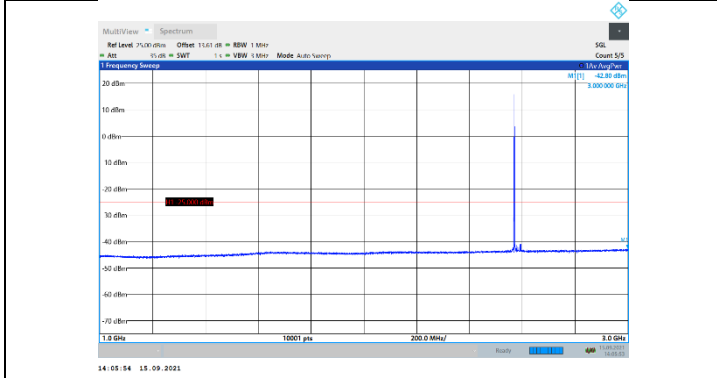

N41-30kHz-50MHz-DFT-QPSK-Low-Edge\_1RB\_Left-1000-3000-PASS

N41-30kHz-50MHz-DFT-QPSK-Low-Edge\_1RB\_Left-3000-27000-PASS

N41-30kHz-50MHz-DFT-QPSK-Mid-Edge\_1RB\_Left-30-1000-PASS

N41-30kHz-50MHz-DFT-QPSK-Mid-Edge\_1RB\_Left-1000-3000-PASS