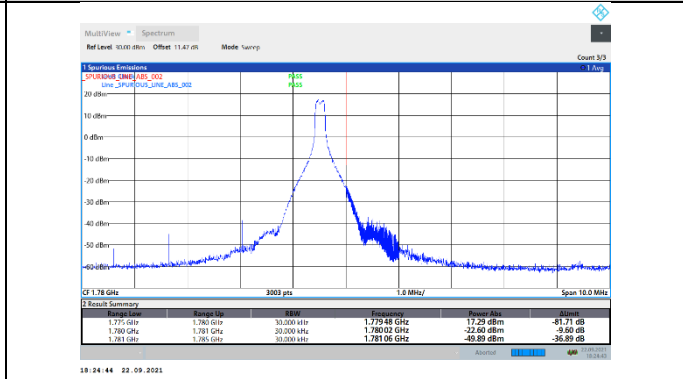

N66-15kHz-15MHz-DFT-QPSK-Low-Edge_1RB_Left---PASS