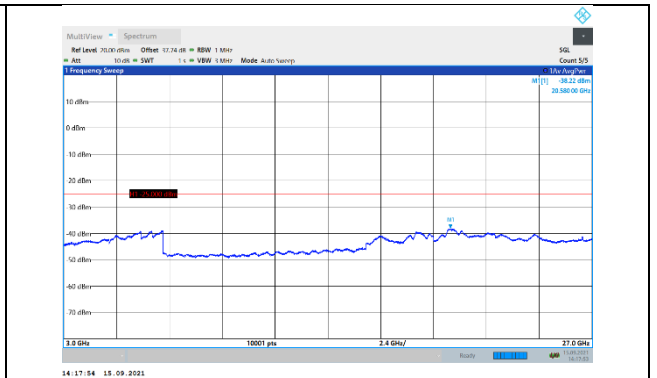

N41-30kHz-90MHz-DFT-QPSK-High-Edge_1RB_Left-30-1000-PASS