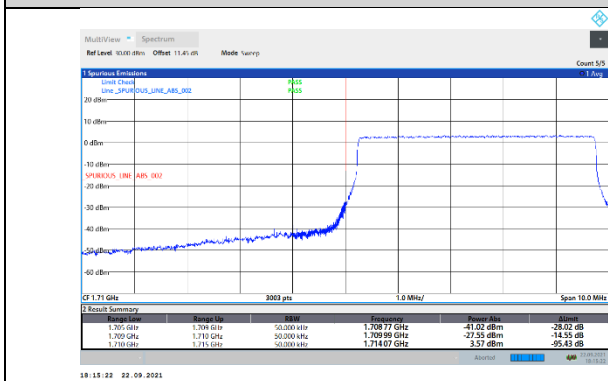

N66-15kHz-5MHz-DFT-QPSK-High-Outer_Full---PASS