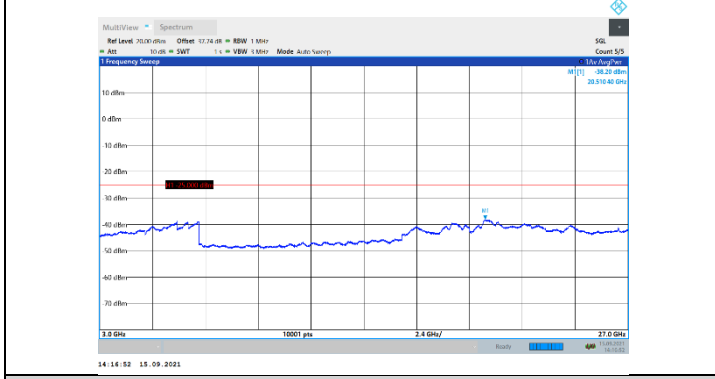

N41-30kHz-90MHz-DFT-QPSK-Mid-Edge_1RB_Left-30-1000-PASS