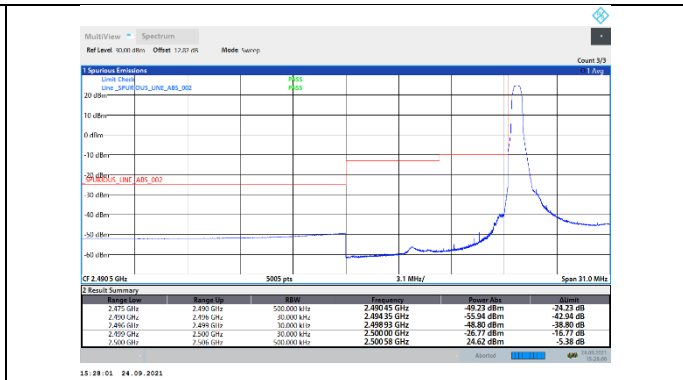

N7-15kHz-15MHz-CP-QPSK-Low-Edge\_1RB\_Left--PASS

N7-15kHz-15MHz-CP-QPSK-Low-Outer\_Full---PASS

N7-15kHz-15MHz-CP-QPSK-High-Edge\_1RB\_Right--PASS

N7-15kHz-15MHz-CP-QPSK-High-Outer\_Full---PASS

N7-15kHz-20MHz-DFT-QPSK-Low-Edge\_1RB\_Left--PASS