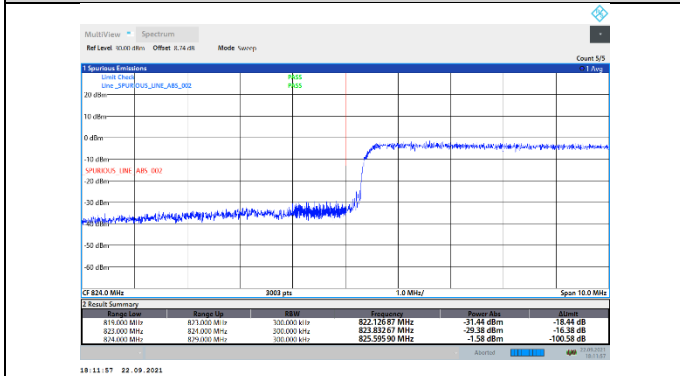

N5-15kHz-20MHz-DFT-QPSK-Low-Outer\_Full---PASS

N5-15kHz-20MHz-DFT-QPSK-High-Edge\_1RB\_Right--PASS

N5-15kHz-20MHz-DFT-QPSK-High-Outer\_Full---PASS

N5-15kHz-20MHz-CP-QPSK-Low-Edge\_1RB\_Left--PASS

N5-15kHz-20MHz-CP-QPSK-Low-Outer\_Full---PASS

N5-15kHz-20MHz-CP-QPSK-High-Edge\_1RB\_Right--PASS

N5-15kHz-20MHz-CP-QPSK-High-Outer\_Full---PASS

N66-15kHz-5MHz-DFT-QPSK-Low-Edge\_1RB\_Left--PASS

N66-15kHz-5MHz-DFT-QPSK-Low-Outer\_Full---PASS

N66-15kHz-5MHz-DFT-QPSK-High-Edge\_1RB\_Right--PASS