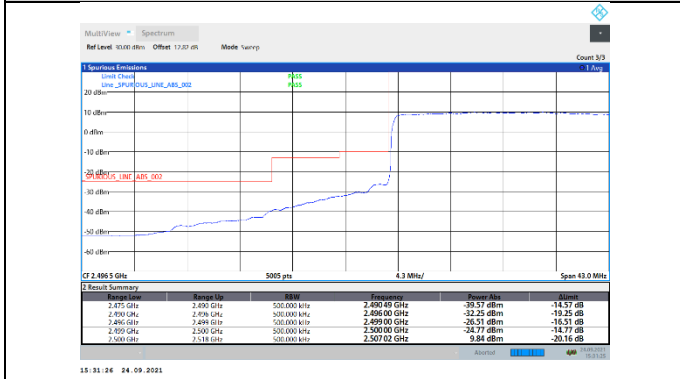

N7-15kHz-15MHz-CP-QPSK-Low-Edge\_1RB\_Left--PASS

N7-15kHz-15MHz-CP-QPSK-Low-Outer\_Full---PASS

N7-15kHz-15MHz-CP-QPSK-High-Edge\_1RB\_Right--PASS

N7-15kHz-15MHz-CP-QPSK-High-Outer\_Full---PASS

N7-15kHz-20MHz-DFT-QPSK-Low-Edge\_1RB\_Left--PASS