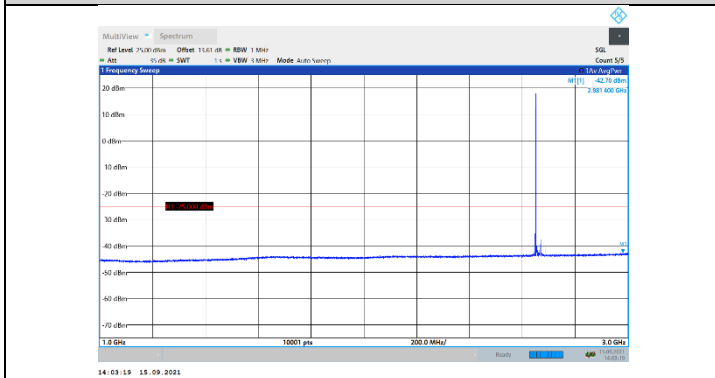

N41-30kHz-40MHz-DFT-QPSK-Mid-Edge_1RB_Left-3000-27000-PASS