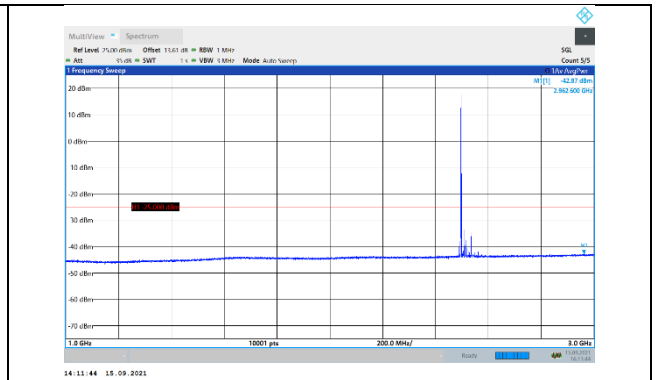

N41-30kHz-60MHz-DFT-QPSK-High-Edge_1RB_Left-3000-27000-PASS