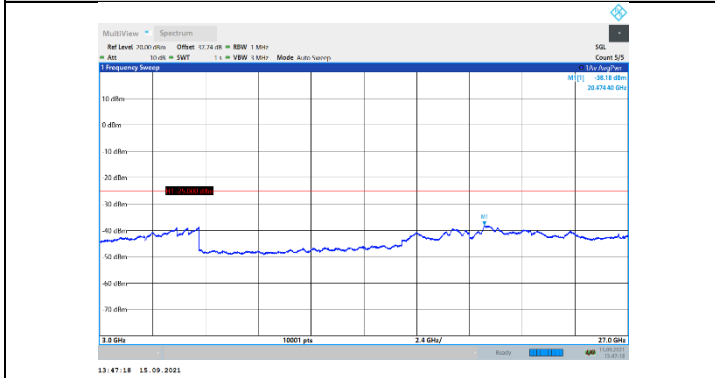

# 13. APPENDIX E: CONDUCTED SPURIOUS EMISSION

N38-30kHz-20MHz-DFT-QPSK-High-Edge\_1RB\_Left-30-1000-PASS

N38-30kHz-20MHz-DFT-QPSK-High-Edge\_1RB\_Left-1000-3000-PASS

N38-30kHz-20MHz-DFT-QPSK-High-Edge\_1RB\_Left-3000-27000-PASS

N41-30kHz-20MHz-DFT-QPSK-Low-Edge\_1RB\_Left-30-1000-PASS

N41-30kHz-20MHz-DFT-QPSK-Low-Edge\_1RB\_Left-1000-3000-PASS

N41-30kHz-20MHz-DFT-QPSK-Low-Edge\_1RB\_Left-3000-27000-PASS

N41-30kHz-20MHz-DFT-QPSK-Mid-Edge\_1RB\_Left-30-1000-PASS