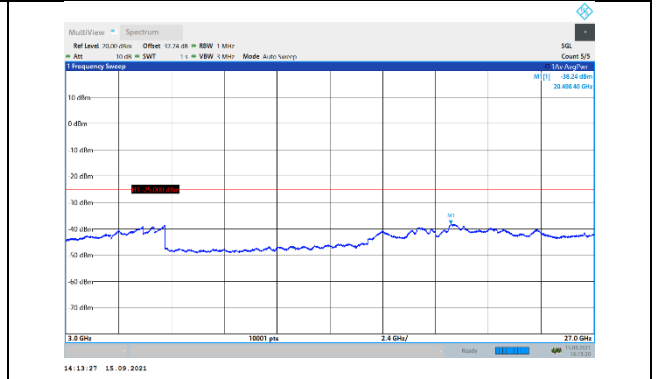

N41-30kHz-80MHz-DFT-QPSK-Mid-Edge_1RB_Left-30-1000-PASS