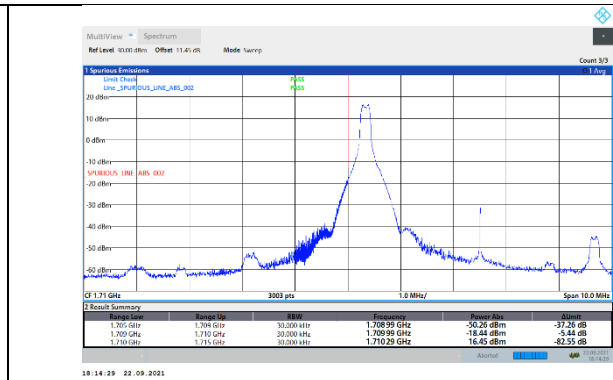

N5-15kHz-20MHz-CP-QPSK-High-Edge_1RB_Right--PASS