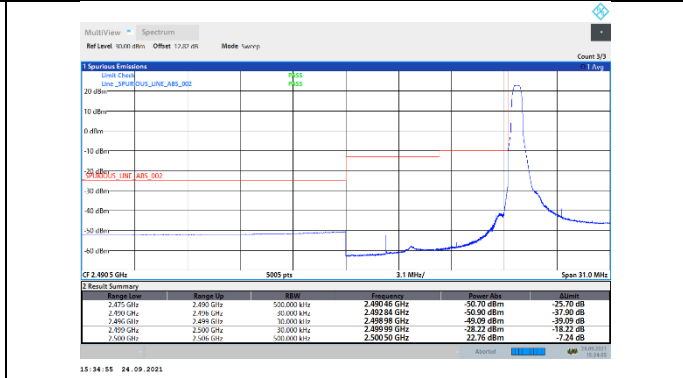

N7-15kHz-20MHz-DFT-QPSK-High-Edge_1RB_Right--PASS