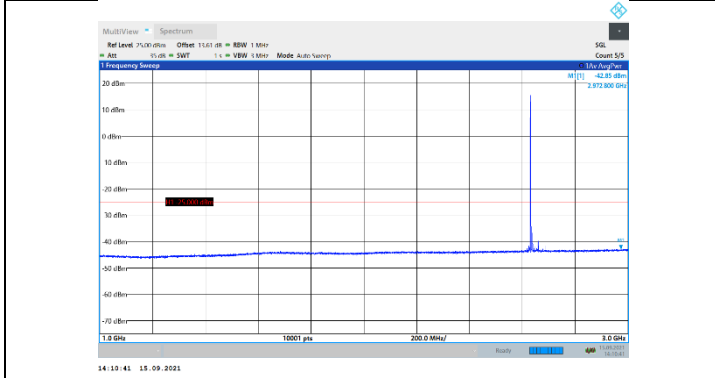

N41-30kHz-60MHz-DFT-QPSK-Mid-Edge_1RB_Left-3000-27000-PASS