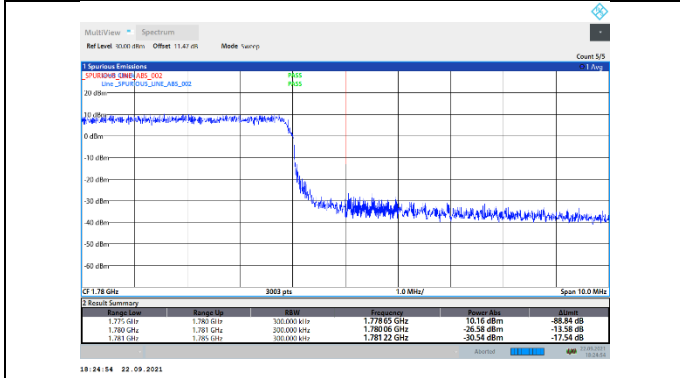

N66-15kHz-15MHz-DFT-QPSK-Low-Outer_Full---PASS