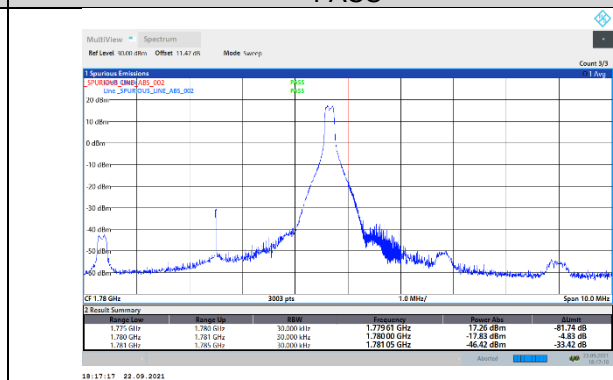

N5-15kHz-20MHz-CP-QPSK-High-Edge\_1RB\_Right--PASS

N5-15kHz-20MHz-CP-QPSK-High-Outer\_Full---PASS

N66-15kHz-5MHz-DFT-QPSK-Low-Edge\_1RB\_Left--PASS

N66-15kHz-5MHz-DFT-QPSK-Low-Outer\_Full---PASS

N66-15kHz-5MHz-DFT-QPSK-High-Edge\_1RB\_Right--PASS