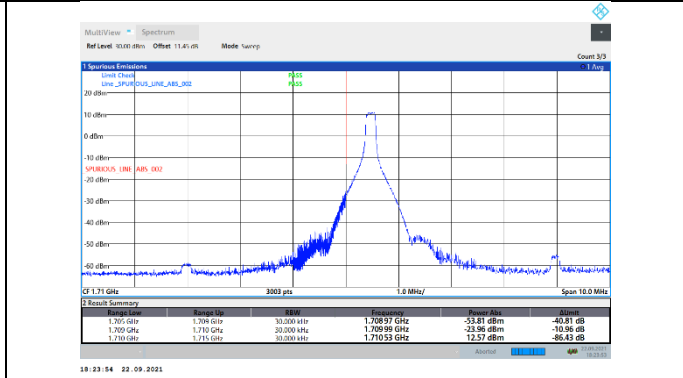

N66-15kHz-15MHz-DFT-QPSK-High-Edge_1RB_Right---PASS