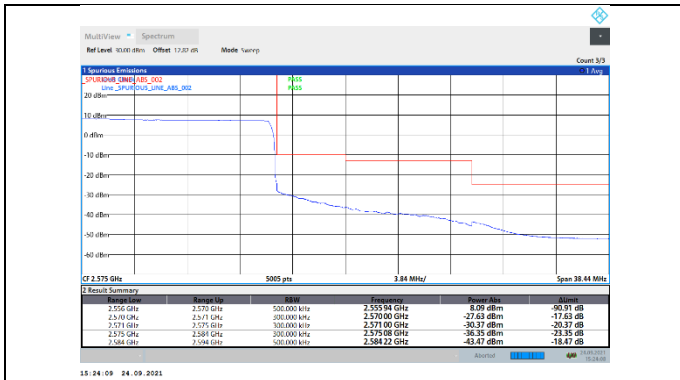

N7-15kHz-15MHz-CP-QPSK-Low-Outer_Full---PASS