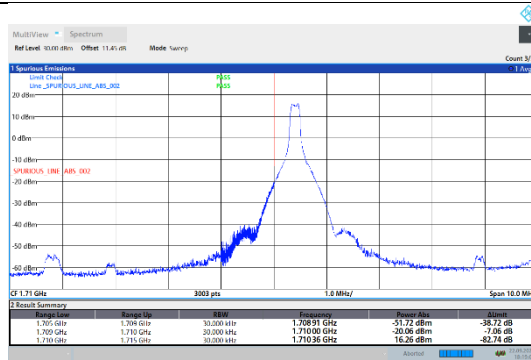

N66-15kHz-5MHz-DFT-QPSK-High-Outer\_Full---PASS

N66-15kHz-5MHz-CP-QPSK-Low-Edge\_1RB\_Left--PASS

N66-15kHz-5MHz-CP-QPSK-Low-Outer\_Full---PASS

N66-15kHz-5MHz-CP-QPSK-High-Edge\_1RB\_Right--PASS

N66-15kHz-5MHz-CP-QPSK-High-Outter\_Full---PASS