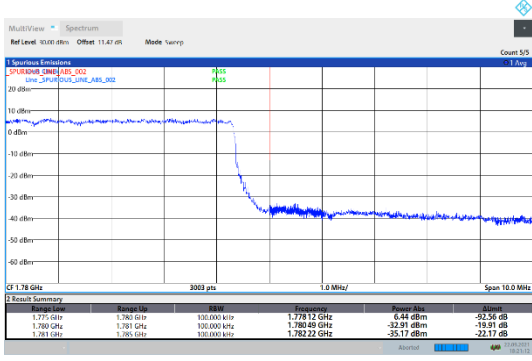

N66-15kHz-10MHz-DFT-QPSK-Low-Outter_Full---PASS