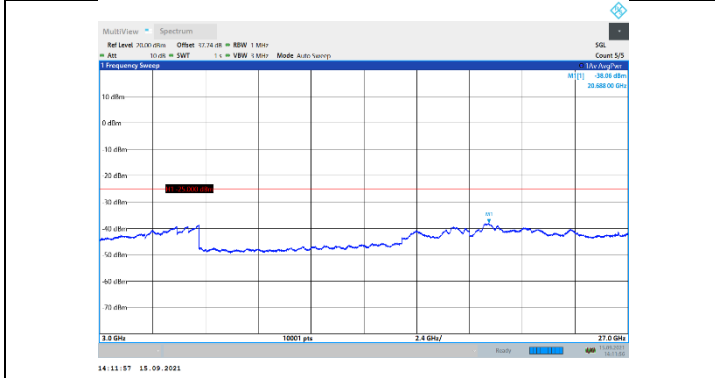

N41-30kHz-60MHz-DFT-QPSK-Mid-Edge\_1RB\_Left-1000-3000-PASS

N41-30kHz-60MHz-DFT-QPSK-Mid-Edge\_1RB\_Left-3000-27000-PASS

N41-30kHz-60MHz-DFT-QPSK-High-Edge\_1RB\_Left-30-1000-PASS

N41-30kHz-60MHz-DFT-QPSK-High-Edge\_1RB\_Left-1000-3000-PASS

N41-30kHz-60MHz-DFT-QPSK-High-Edge\_1RB\_Left-3000-27000-PASS

N41-30kHz-80MHz-DFT-QPSK-Low-Edge\_1RB\_Left-30-1000-PASS

N41-30kHz-80MHz-DFT-QPSK-Low-Edge\_1RB\_Left-1000-3000-PASS

N41-30kHz-80MHz-DFT-QPSK-Low-Edge\_1RB\_Left-3000-27000-PASS