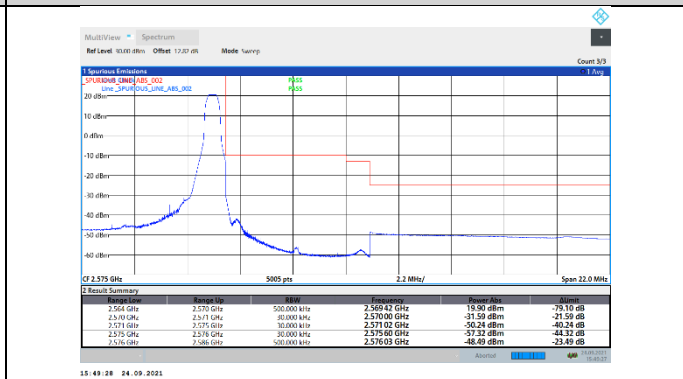

N7-15kHz-20MHz-DFT-QPSK-Low-Outer\_Full---PASS

N7-15kHz-20MHz-DFT-QPSK-High-Edge\_1RB\_Right--PASS

N7-15kHz-20MHz-DFT-QPSK-High-Outer\_Full---PASS

N7-15kHz-20MHz-CP-QPSK-Low-Edge\_1RB\_Left--PASS

N7-15kHz-20MHz-CP-QPSK-Low-Outer\_Full---PASS