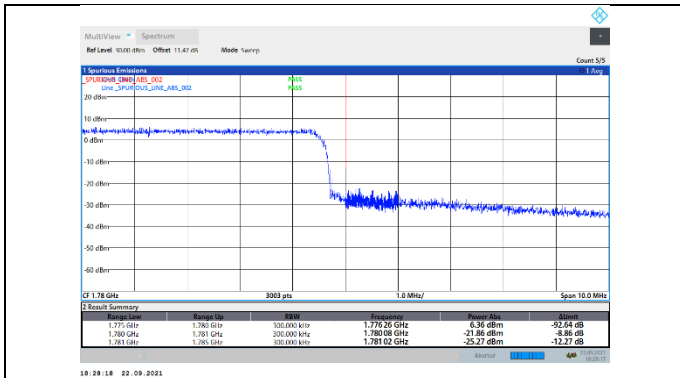

N66-15kHz-20MHz-DFT-QPSK-High-Outer\_Full---PASS

N66-15kHz-20MHz-CP-QPSK-Low-Edge\_1RB\_Left---PASS

N66-15kHz-20MHz-CP-QPSK-Low-Outer\_Full---PASS

N66-15kHz-20MHz-CP-QPSK-High-Edge\_1RB\_Right---PASS

N66-15kHz-20MHz-CP-QPSK-High-Outer\_Full---PASS