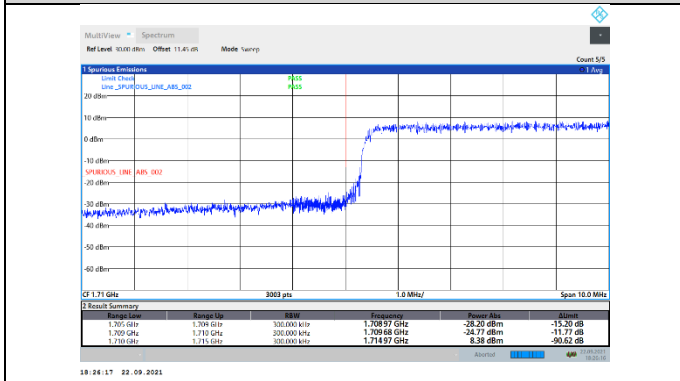

N66-15kHz-15MHz-DFT-QPSK-Low-Outer\_Full---PASS

N66-15kHz-15MHz-DFT-QPSK-High-Edge\_1RB\_Right---PASS

N66-15kHz-15MHz-DFT-QPSK-High-Outer\_Full---PASS

N66-15kHz-15MHz-CP-QPSK-Low-Edge\_1RB\_Left---PASS

N66-15kHz-15MHz-CP-QPSK-Low-Outer\_Full---PASS

N66-15kHz-15MHz-CP-QPSK-High-Edge\_1RB\_Right---PASS

N66-15kHz-15MHz-CP-QPSK-High-Outer\_Full---PASS

N66-15kHz-20MHz-DFT-QPSK-Low-Edge\_1RB\_Left---PASS

N66-15kHz-20MHz-DFT-QPSK-Low-Outer\_Full---PASS

N66-15kHz-20MHz-DFT-QPSK-High-Edge\_1RB\_Right---PASS