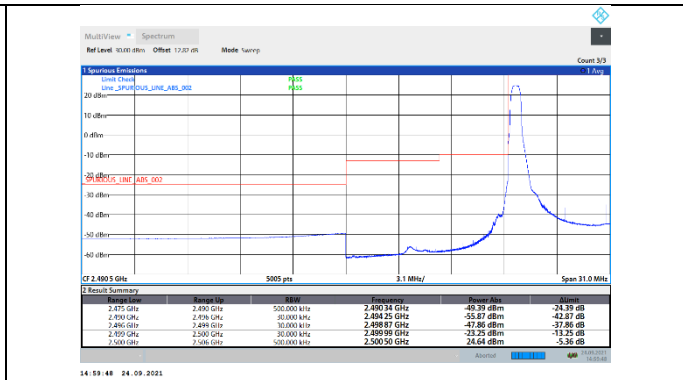

N7-15kHz-10MHz-CP-QPSK-High-Edge_1RB_Right--PASS