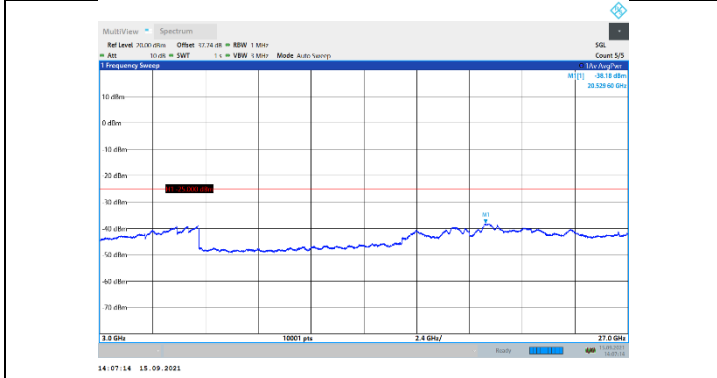

N41-30kHz-50MHz-DFT-QPSK-High-Edge_1RB_Left-30-1000-PASS