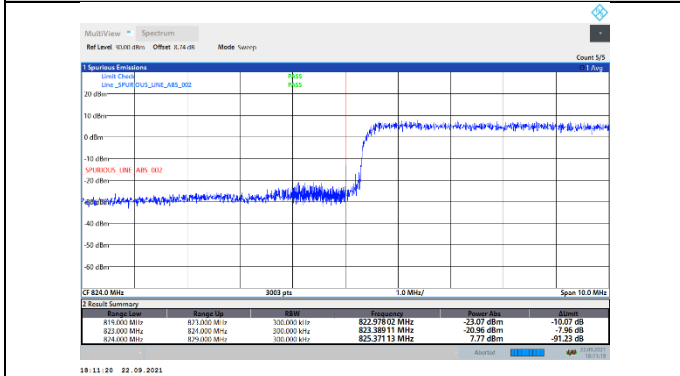

N5-15kHz-15MHz-CP-QPSK-Low-Edge\_1RB\_Left--PASS

N5-15kHz-15MHz-CP-QPSK-Low-Outer\_Full---PASS

N5-15kHz-15MHz-CP-QPSK-High-Edge\_1RB\_Right--PASS

N5-15kHz-15MHz-CP-QPSK-High-Outer\_Full---PASS

N5-15kHz-20MHz-DFT-QPSK-Low-Edge\_1RB\_Left--PASS