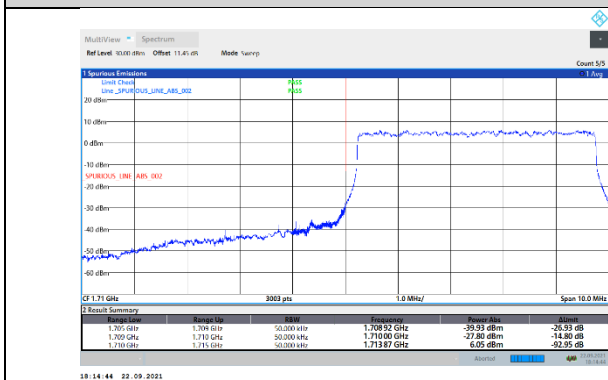

N5-15kHz-20MHz-DFT-QPSK-Low-Outer\_Full---PASS

N5-15kHz-20MHz-DFT-QPSK-High-Edge\_1RB\_Right--PASS

N5-15kHz-20MHz-DFT-QPSK-High-Outer\_Full---PASS

N5-15kHz-20MHz-CP-QPSK-Low-Edge\_1RB\_Left--PASS

N5-15kHz-20MHz-CP-QPSK-Low-Outer\_Full---PASS

N5-15kHz-20MHz-CP-QPSK-High-Edge\_1RB\_Right--PASS

N5-15kHz-20MHz-CP-QPSK-High-Outer\_Full---PASS

N66-15kHz-5MHz-DFT-QPSK-Low-Edge\_1RB\_Left--PASS

N66-15kHz-5MHz-DFT-QPSK-Low-Outer\_Full---PASS

N66-15kHz-5MHz-DFT-QPSK-High-Edge\_1RB\_Right--PASS