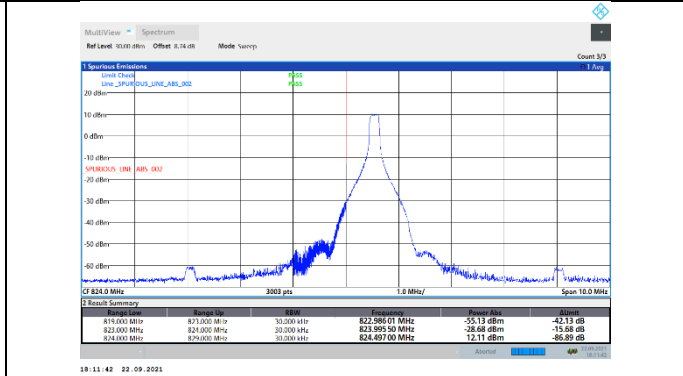

N5-15kHz-20MHz-DFT-QPSK-High-Edge_1RB_Right--PASS