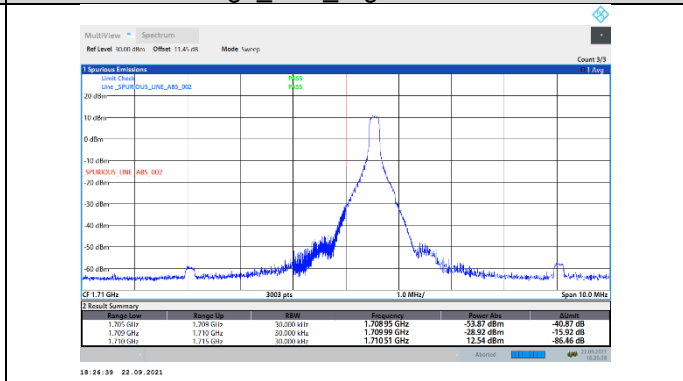

N66-15kHz-20MHz-DFT-QPSK-High-Edge_1RB_Right---PASS