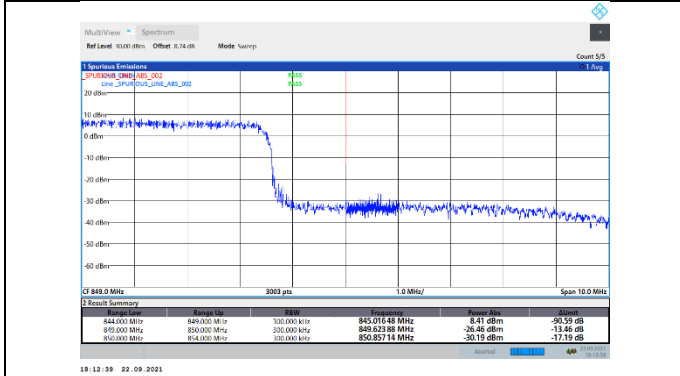

N5-15kHz-20MHz-DFT-QPSK-Low-Outer_Full---PASS