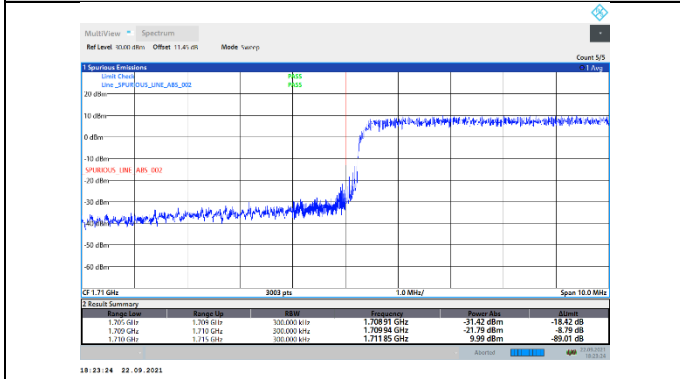

N66-15kHz-10MHz-CP-QPSK-Low-Edge\_1RB\_Left---PASS

N66-15kHz-10MHz-CP-QPSK-Low-Outter\_Full---PASS

N66-15kHz-10MHz-CP-QPSK-High-Edge\_1RB\_Right---PASS

N66-15kHz-10MHz-CP-QPSK-High-Outer\_Full---PASS

N66-15kHz-15MHz-DFT-QPSK-Low-Edge\_1RB\_Left---PASS