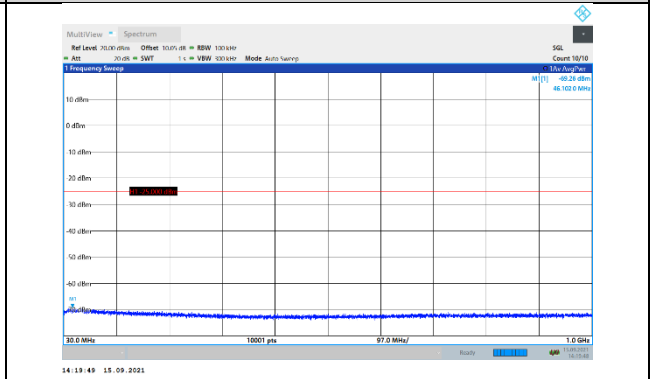

N41-30kHz-100MHz-DFT-QPSK-Low-Edge_1RB_Left-1000-3000-PASS