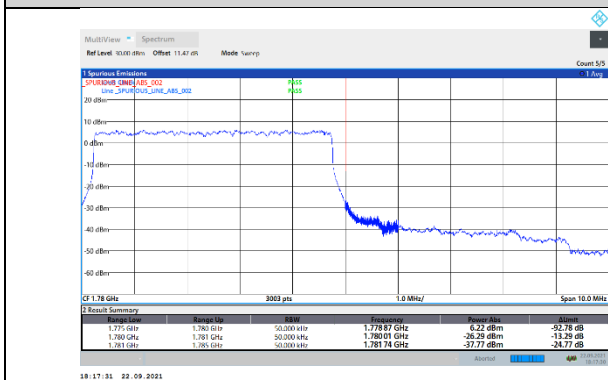

N5-15kHz-20MHz-CP-QPSK-High-Edge\_1RB\_Right--PASS

N5-15kHz-20MHz-CP-QPSK-High-Outer\_Full---PASS

N66-15kHz-5MHz-DFT-QPSK-Low-Edge\_1RB\_Left--PASS

N66-15kHz-5MHz-DFT-QPSK-Low-Outer\_Full---PASS

N66-15kHz-5MHz-DFT-QPSK-High-Edge\_1RB\_Right--PASS