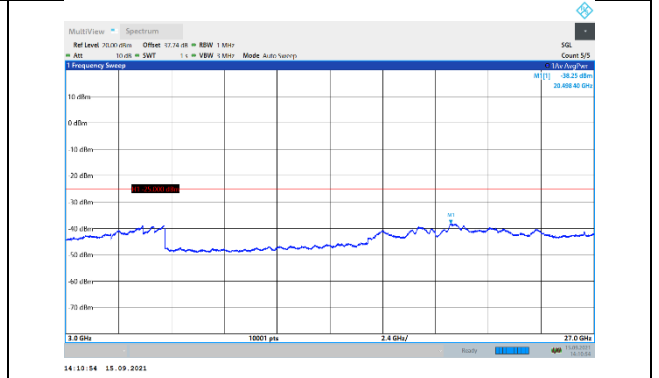

N41-30kHz-60MHz-DFT-QPSK-Mid-Edge\_1RB\_Left-1000-3000-PASS

N41-30kHz-60MHz-DFT-QPSK-Mid-Edge\_1RB\_Left-3000-27000-PASS

N41-30kHz-60MHz-DFT-QPSK-High-Edge\_1RB\_Left-30-1000-PASS

N41-30kHz-60MHz-DFT-QPSK-High-Edge\_1RB\_Left-1000-3000-PASS

N41-30kHz-60MHz-DFT-QPSK-High-Edge\_1RB\_Left-3000-27000-PASS

N41-30kHz-80MHz-DFT-QPSK-Low-Edge\_1RB\_Left-30-1000-PASS

N41-30kHz-80MHz-DFT-QPSK-Low-Edge\_1RB\_Left-1000-3000-PASS

N41-30kHz-80MHz-DFT-QPSK-Low-Edge\_1RB\_Left-3000-27000-PASS