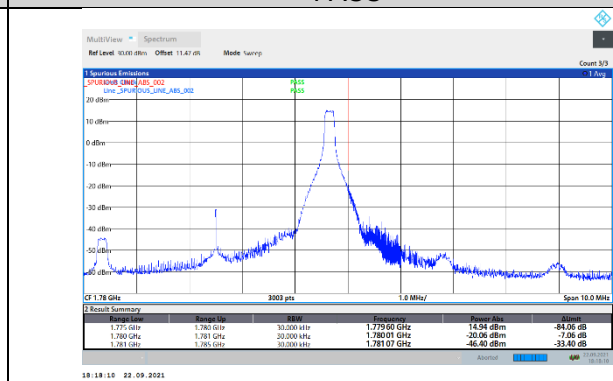

N66-15kHz-5MHz-CP-QPSK-Low-Edge_1RB_Left--PASS