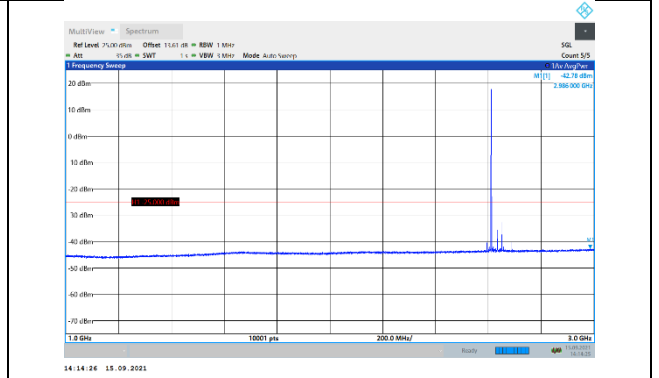

N41-30kHz-80MHz-DFT-QPSK-Mid-Edge\_1RB\_Left-30-1000-PASS

N41-30kHz-80MHz-DFT-QPSK-Mid-Edge\_1RB\_Left-1000-3000-PASS

N41-30kHz-80MHz-DFT-QPSK-Mid-Edge\_1RB\_Left-3000-27000-PASS

N41-30kHz-80MHz-DFT-QPSK-High-Edge\_1RB\_Left-30-1000-PASS