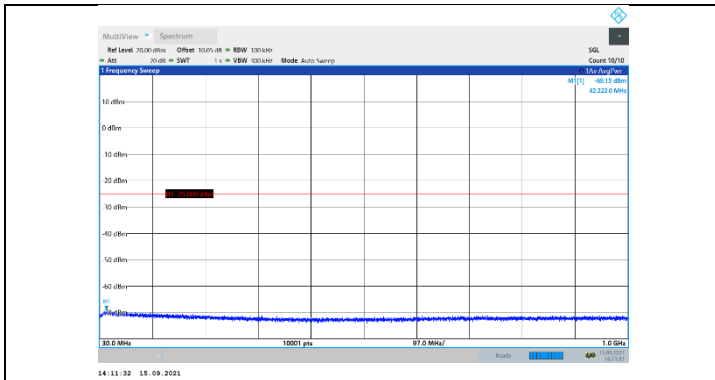

N41-30kHz-60MHz-DFT-QPSK-High-Edge_1RB_Left-1000-3000-PASS