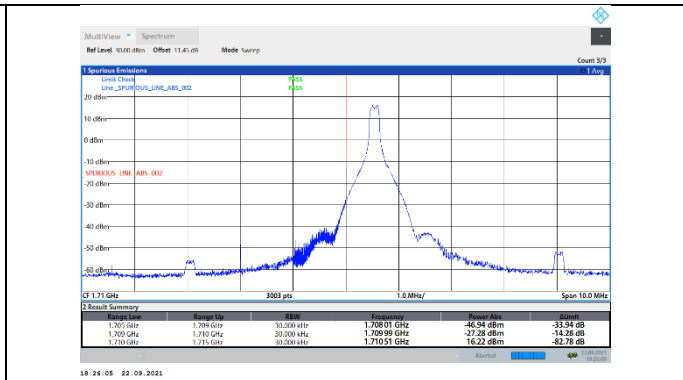

N66-15kHz-15MHz-CP-QPSK-High-Edge_1RB_Right---PASS