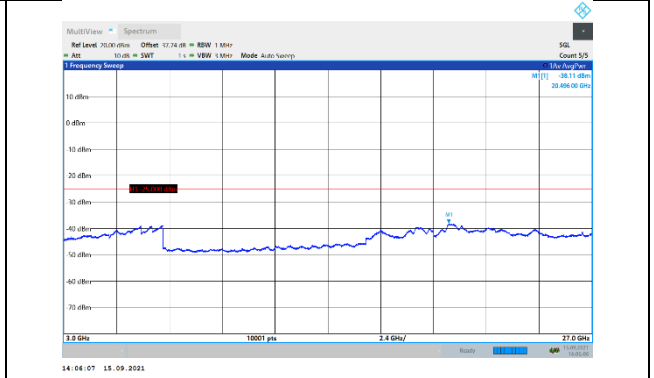

N41-30kHz-50MHz-DFT-QPSK-Low-Edge\_1RB\_Left-1000-3000-PASS

N41-30kHz-50MHz-DFT-QPSK-Low-Edge\_1RB\_Left-3000-27000-PASS

N41-30kHz-50MHz-DFT-QPSK-Mid-Edge\_1RB\_Left-30-1000-PASS

N41-30kHz-50MHz-DFT-QPSK-Mid-Edge\_1RB\_Left-1000-3000-PASS