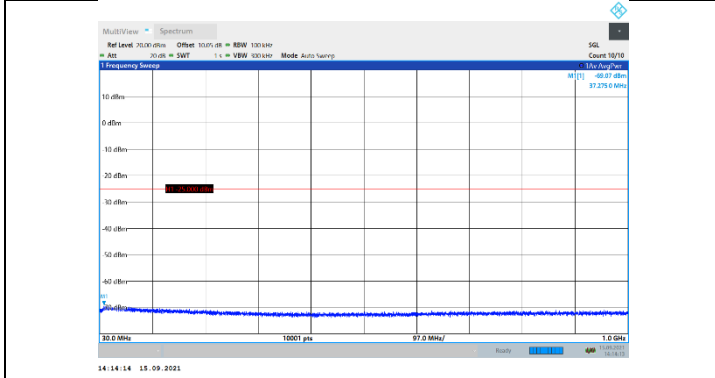

N41-30kHz-80MHz-DFT-QPSK-Mid-Edge_1RB_Left-1000-3000-PASS