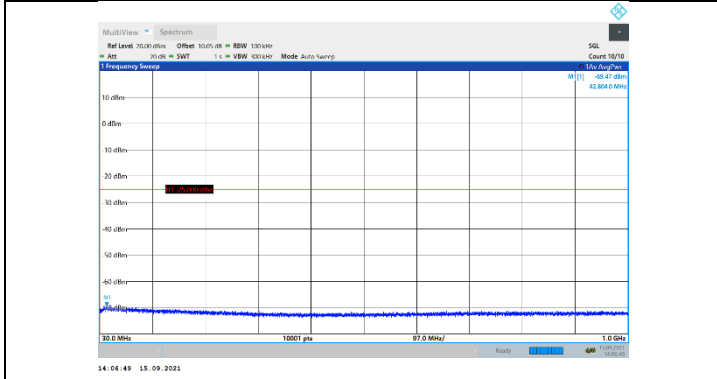

N41-30kHz-50MHz-DFT-QPSK-Mid-Edge_1RB_Left-1000-3000-PASS