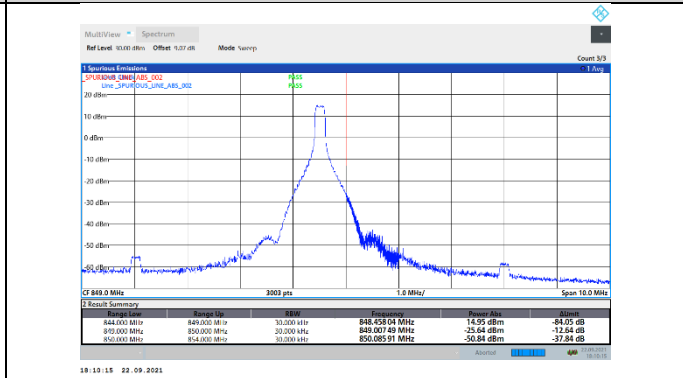

N5-15kHz-10MHz-CP-QPSK-High-Outer\_Full---PASS

N5-15kHz-15MHz-DFT-QPSK-Low-Edge\_1RB\_Left--PASS

N5-15kHz-15MHz-DFT-QPSK-Low-Outer\_Full---PASS

N5-15kHz-15MHz-DFT-QPSK-High-Edge\_1RB\_Right--PASS

N5-15kHz-15MHz-DFT-QPSK-High-Outer\_Full---PASS

N5-15kHz-15MHz-CP-QPSK-Low-Edge\_1RB\_Left--PASS

N5-15kHz-15MHz-CP-QPSK-Low-Outer\_Full---PASS

N5-15kHz-15MHz-CP-QPSK-High-Edge\_1RB\_Right--PASS

N5-15kHz-15MHz-CP-QPSK-High-Outer\_Full---PASS

N5-15kHz-20MHz-DFT-QPSK-Low-Edge\_1RB\_Left--PASS