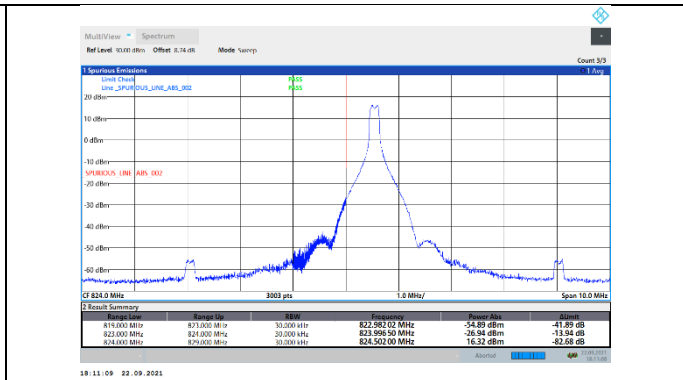

N5-15kHz-15MHz-CP-QPSK-Low-Edge\_1RB\_Left--PASS

N5-15kHz-15MHz-CP-QPSK-Low-Outer\_Full---PASS

N5-15kHz-15MHz-CP-QPSK-High-Edge\_1RB\_Right--PASS

N5-15kHz-15MHz-CP-QPSK-High-Outer\_Full---PASS

N5-15kHz-20MHz-DFT-QPSK-Low-Edge\_1RB\_Left--PASS