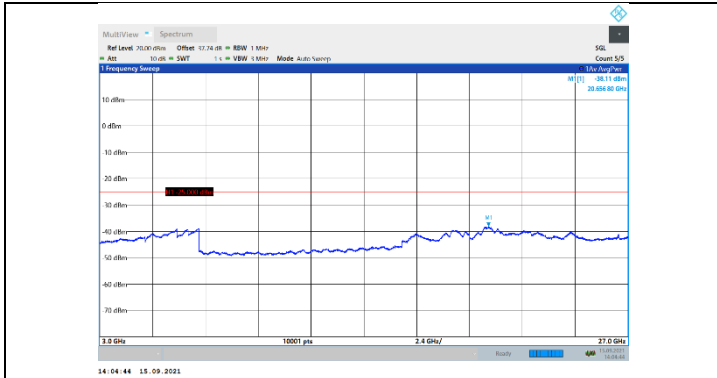

N41-30kHz-50MHz-DFT-QPSK-Low-Edge_1RB_Left-30-1000-PASS