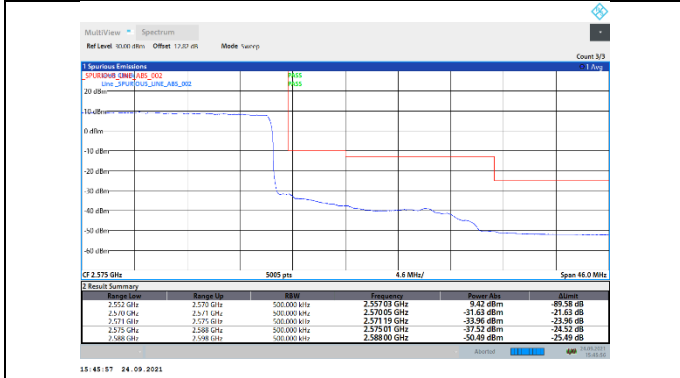

N7-15kHz-20MHz-DFT-QPSK-Low-Outer_Full---PASS