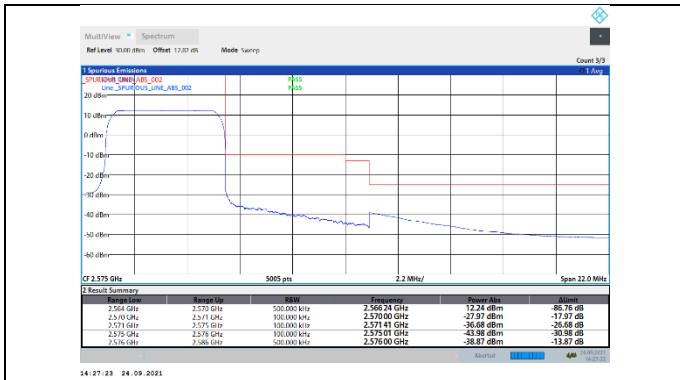

N7-15kHz-5MHz-CP-QPSK-Low-Outer_Full---PASS