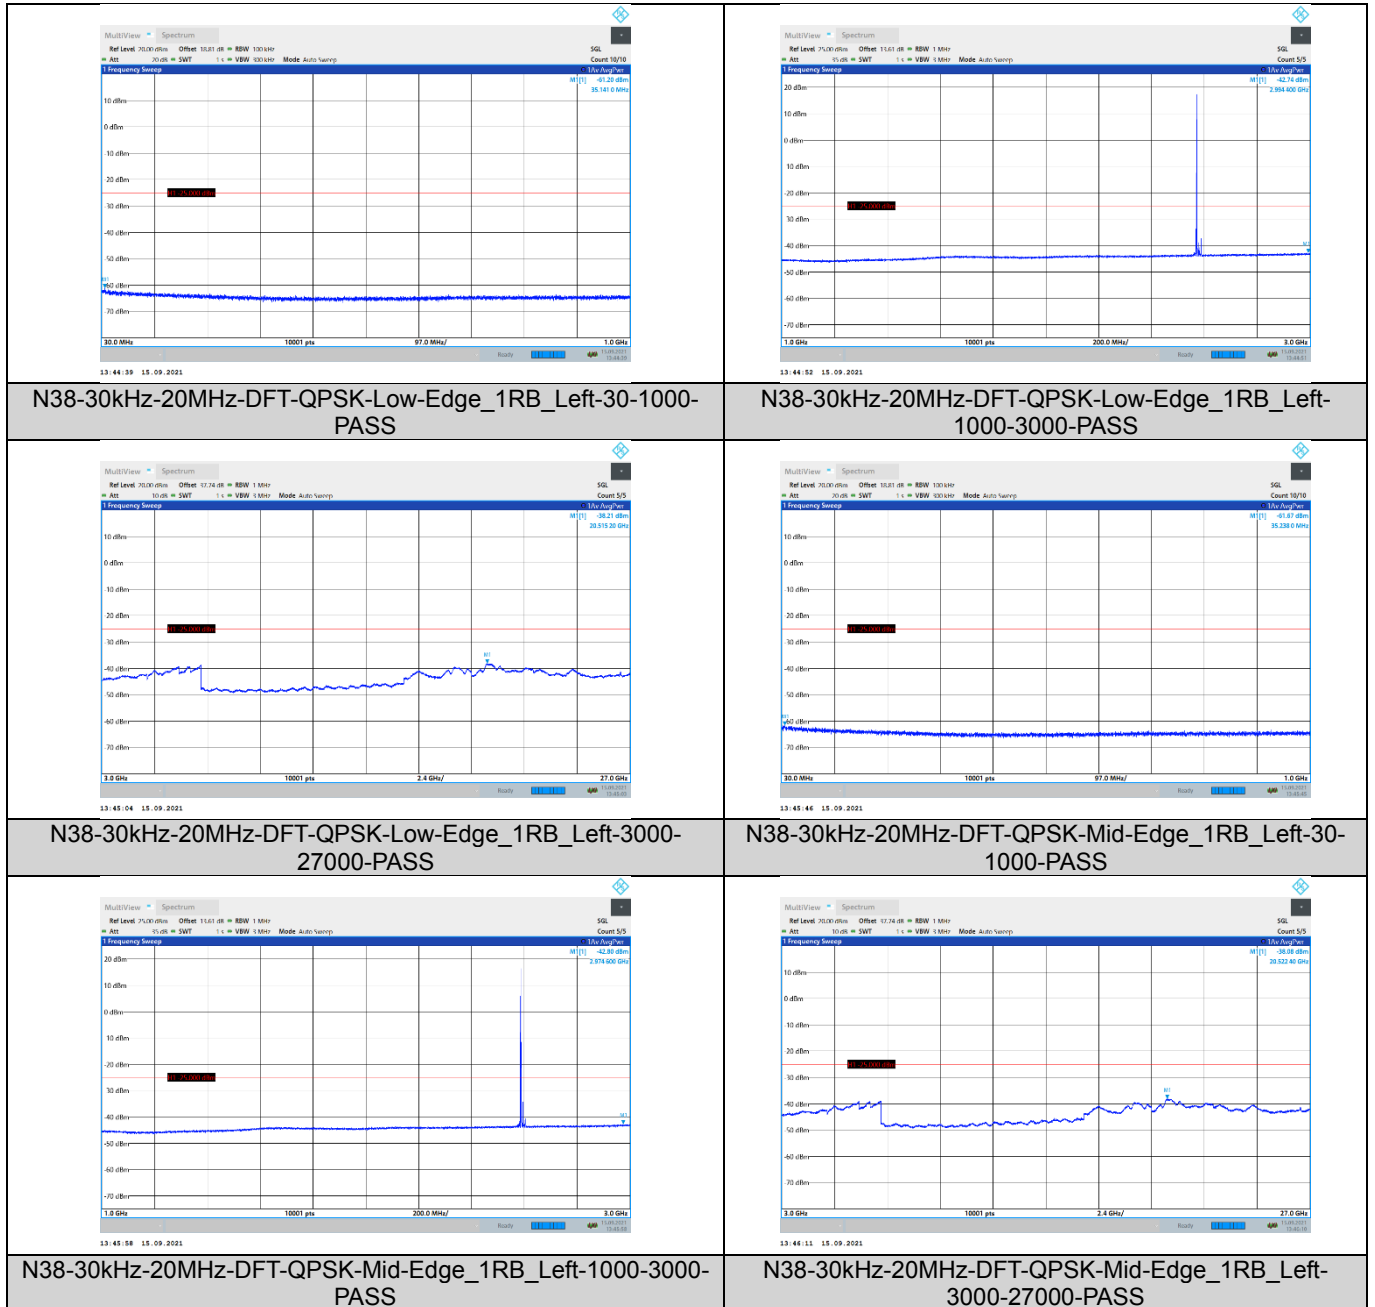

13. APPENDIX E: CONDUCTED SPURIOUS EMISSION