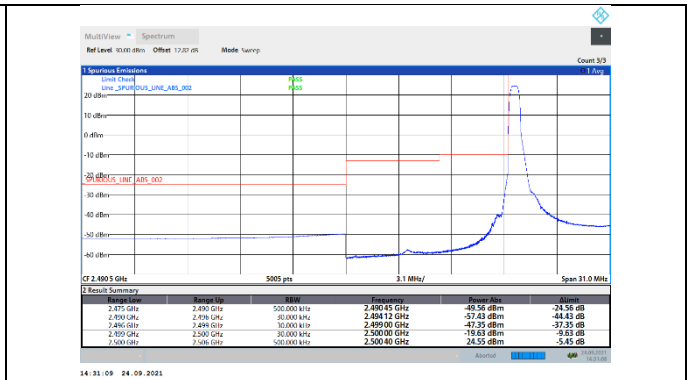

N7-15kHz-5MHz-CP-QPSK-High-Edge_1RB_Right---PASS