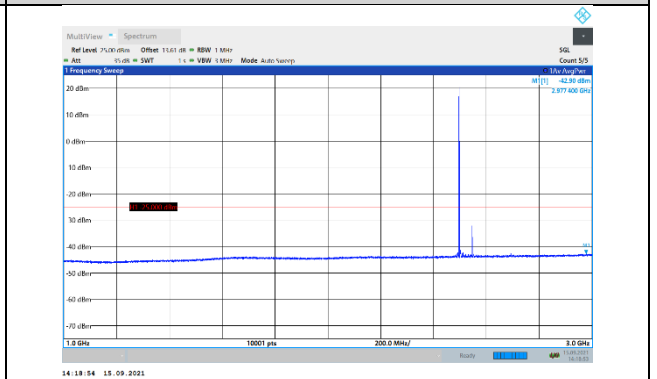

N41-30kHz-90MHz-DFT-QPSK-High-Edge\_1RB\_Left-30-1000-PASS

N41-30kHz-90MHz-DFT-QPSK-High-Edge\_1RB\_Left-1000-3000-PASS

N41-30kHz-90MHz-DFT-QPSK-High-Edge\_1RB\_Left-3000-27000-PASS

N41-30kHz-100MHz-DFT-QPSK-Low-Edge\_1RB\_Left-30-1000-PASS