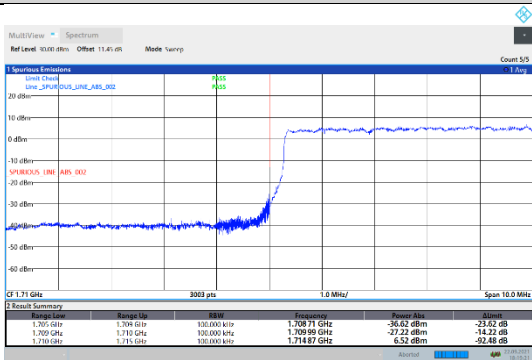

N66-15kHz-5MHz-CP-QPSK-High-Outter_Full---PASS