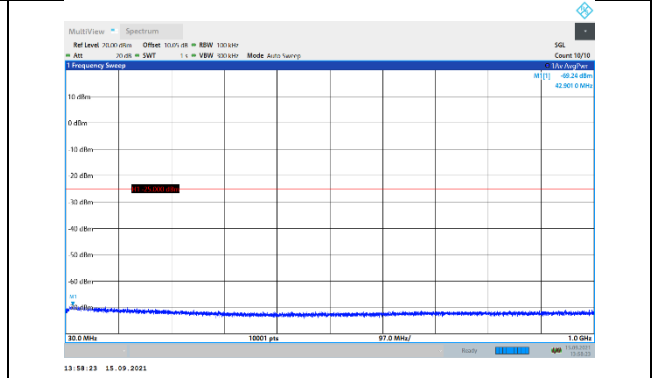

N41-30kHz-20MHz-DFT-QPSK-High-Edge\_1RB\_Left-3000-27000-PASS

N41-30kHz-30MHz-DFT-QPSK-Low-Edge\_1RB\_Left-30-1000-PASS

N41-30kHz-30MHz-DFT-QPSK-Low-Edge\_1RB\_Left-1000-3000-PASS

N41-30kHz-30MHz-DFT-QPSK-Low-Edge\_1RB\_Left-3000-27000-PASS