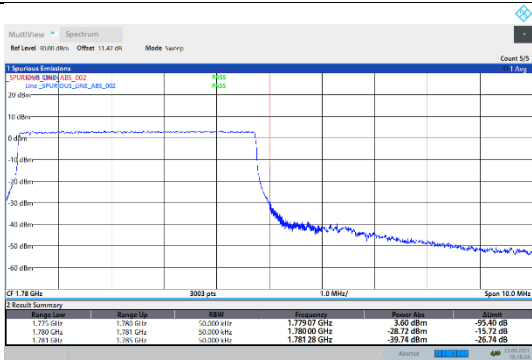

N66-15kHz-5MHz-DFT-QPSK-High-Outer\_Full---PASS

N66-15kHz-5MHz-CP-QPSK-Low-Edge\_1RB\_Left--PASS

N66-15kHz-5MHz-CP-QPSK-Low-Outer\_Full---PASS

N66-15kHz-5MHz-CP-QPSK-High-Edge\_1RB\_Right--PASS

N66-15kHz-5MHz-CP-QPSK-High-Outter\_Full---PASS