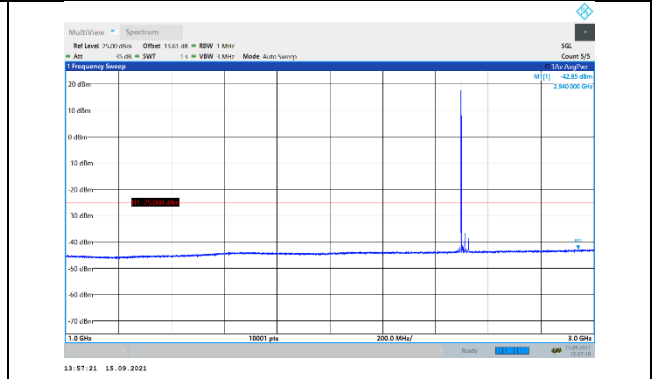

N41-30kHz-20MHz-DFT-QPSK-High-Edge_1RB_Left-3000-27000-PASS