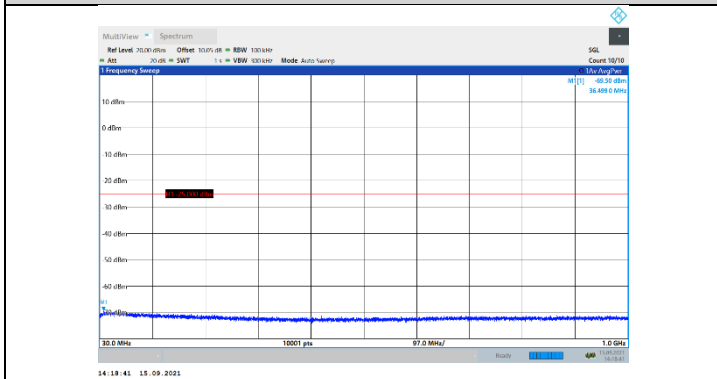

N41-30kHz-90MHz-DFT-QPSK-High-Edge_1RB_Left-1000-3000-PASS