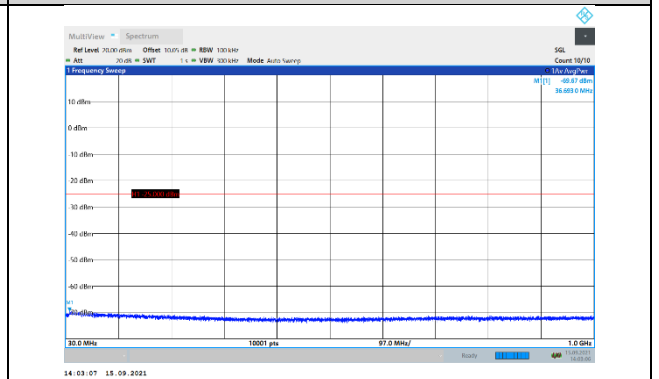

N41-30kHz-40MHz-DFT-QPSK-Low-Edge\_1RB\_Left-3000-27000-PASS

N41-30kHz-40MHz-DFT-QPSK-Mid-Edge\_1RB\_Left-30-1000-PASS

N41-30kHz-40MHz-DFT-QPSK-Mid-Edge\_1RB\_Left-1000-3000-PASS

N41-30kHz-40MHz-DFT-QPSK-Mid-Edge\_1RB\_Left-3000-27000-PASS