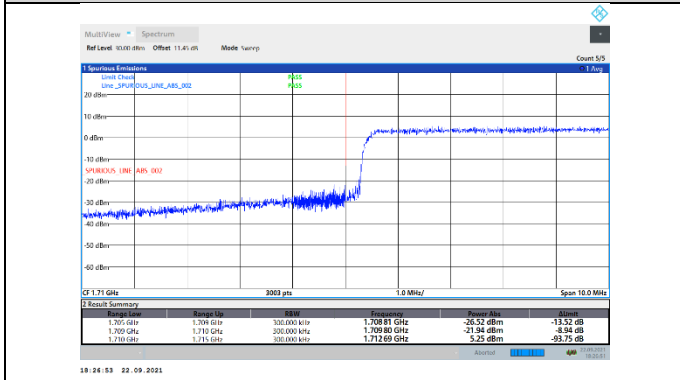

N66-15kHz-20MHz-DFT-QPSK-High-Outer_Full---PASS