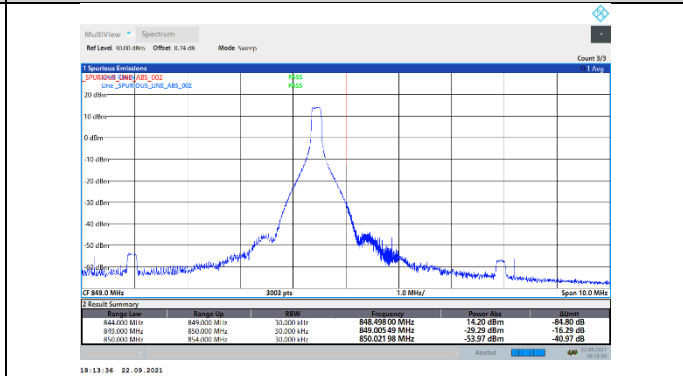

N5-15kHz-20MHz-DFT-QPSK-Low-Outer\_Full---PASS

N5-15kHz-20MHz-DFT-QPSK-High-Edge\_1RB\_Right--PASS

N5-15kHz-20MHz-DFT-QPSK-High-Outer\_Full---PASS

N5-15kHz-20MHz-CP-QPSK-Low-Edge\_1RB\_Left--PASS

N5-15kHz-20MHz-CP-QPSK-Low-Outer\_Full---PASS

N5-15kHz-20MHz-CP-QPSK-High-Edge\_1RB\_Right--PASS

N5-15kHz-20MHz-CP-QPSK-High-Outer\_Full---PASS

N66-15kHz-5MHz-DFT-QPSK-Low-Edge\_1RB\_Left--PASS

N66-15kHz-5MHz-DFT-QPSK-Low-Outer\_Full---PASS

N66-15kHz-5MHz-DFT-QPSK-High-Edge\_1RB\_Right--PASS