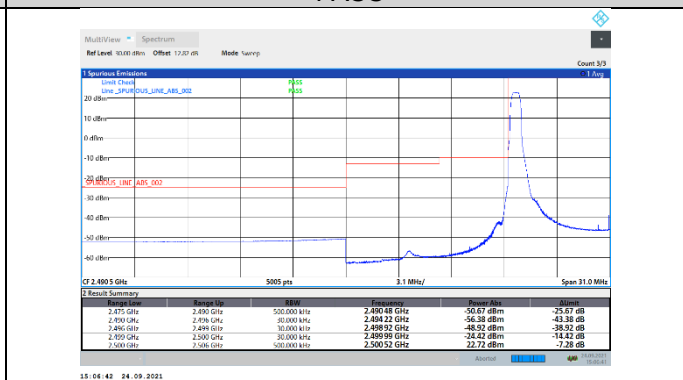

N7-15kHz-10MHz-CP-QPSK-High-Outer\_Full---PASS

N7-15kHz-15MHz-DFT-QPSK-Low-Edge\_1RB\_Left--PASS

N7-15kHz-15MHz-DFT-QPSK-Low-Outer\_Full---PASS

N7-15kHz-15MHz-DFT-QPSK-High-Edge\_1RB\_Right--PASS

N7-15kHz-15MHz-DFT-QPSK-High-Outer\_Full---PASS