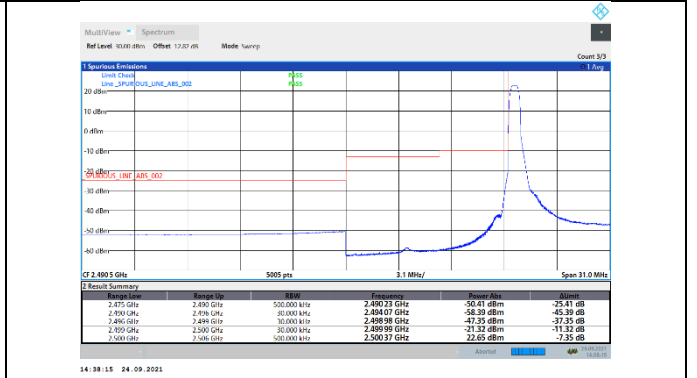

N7-15kHz-10MHz-DFT-QPSK-High-Edge_1RB_Right--PASS