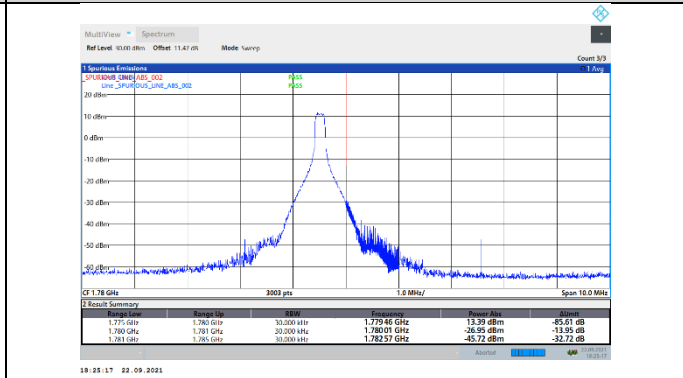

N66-15kHz-15MHz-DFT-QPSK-Low-Outer\_Full---PASS

N66-15kHz-15MHz-DFT-QPSK-High-Edge\_1RB\_Right---PASS

N66-15kHz-15MHz-DFT-QPSK-High-Outer\_Full---PASS

N66-15kHz-15MHz-CP-QPSK-Low-Edge\_1RB\_Left---PASS

N66-15kHz-15MHz-CP-QPSK-Low-Outer\_Full---PASS