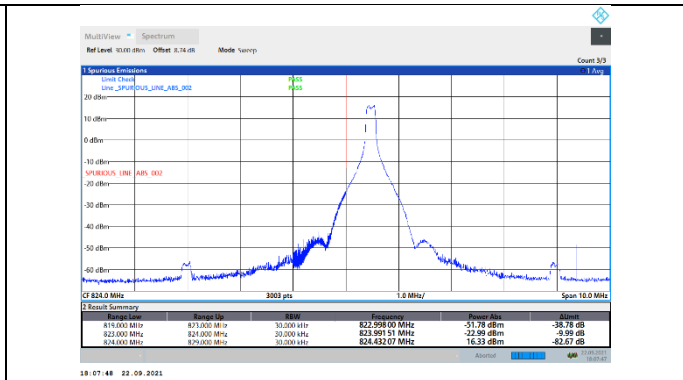

N5-15kHz-10MHz-CP-QPSK-High-Outer\_Full---PASS

N5-15kHz-15MHz-DFT-QPSK-Low-Edge\_1RB\_Left--PASS

N5-15kHz-15MHz-DFT-QPSK-Low-Outer\_Full---PASS

N5-15kHz-15MHz-DFT-QPSK-High-Edge\_1RB\_Right--PASS

N5-15kHz-15MHz-DFT-QPSK-High-Outer\_Full---PASS