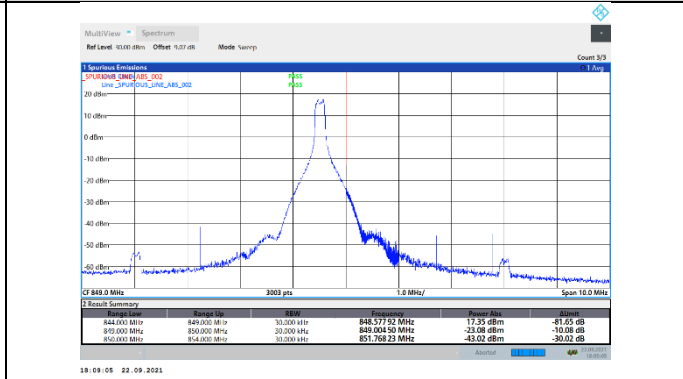

N5-15kHz-10MHz-CP-QPSK-High-Outer\_Full---PASS

N5-15kHz-15MHz-DFT-QPSK-Low-Edge\_1RB\_Left--PASS

N5-15kHz-15MHz-DFT-QPSK-Low-Outer\_Full---PASS

N5-15kHz-15MHz-DFT-QPSK-High-Edge\_1RB\_Right--PASS

N5-15kHz-15MHz-DFT-QPSK-High-Outer\_Full---PASS

N5-15kHz-15MHz-CP-QPSK-Low-Edge\_1RB\_Left--PASS

N5-15kHz-15MHz-CP-QPSK-Low-Outer\_Full---PASS

N5-15kHz-15MHz-CP-QPSK-High-Edge\_1RB\_Right--PASS

N5-15kHz-15MHz-CP-QPSK-High-Outer\_Full---PASS

N5-15kHz-20MHz-DFT-QPSK-Low-Edge\_1RB\_Left--PASS