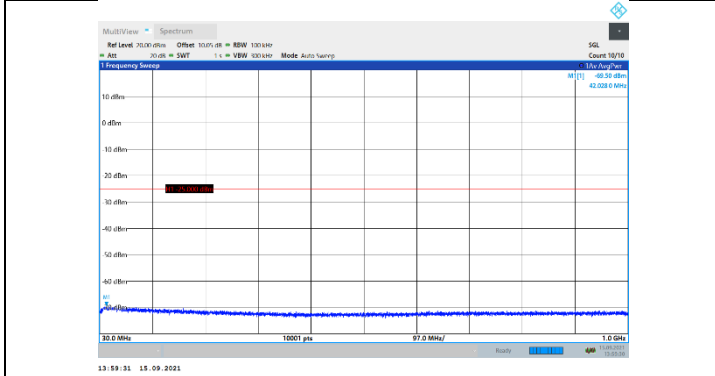

N41-30kHz-30MHz-DFT-QPSK-Mid-Edge_1RB_Left-1000-3000-PASS