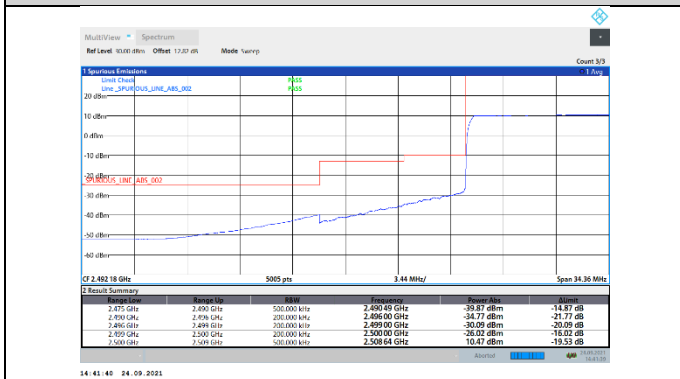

N7-15kHz-10MHz-DFT-QPSK-High-Outer_Full---PASS