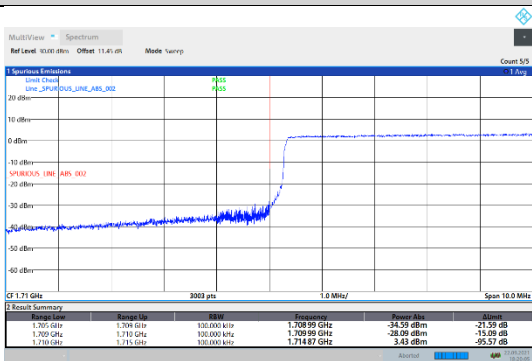

N66-15kHz-10MHz-DFT-QPSK-Low-Edge\_1RB\_Left---PASS

N66-15kHz-10MHz-DFT-QPSK-Low-Outter\_Full---PASS

N66-15kHz-10MHz-DFT-QPSK-High-Edge\_1RB\_Right---PASS

N66-15kHz-10MHz-DFT-QPSK-High-Outter\_Full---PASS

N66-15kHz-10MHz-CP-QPSK-Low-Edge\_1RB\_Left---PASS

N66-15kHz-10MHz-CP-QPSK-Low-Outter\_Full---PASS

N66-15kHz-10MHz-CP-QPSK-High-Edge\_1RB\_Right---PASS

N66-15kHz-10MHz-CP-QPSK-High-Outer\_Full---PASS

N66-15kHz-15MHz-DFT-QPSK-Low-Edge\_1RB\_Left---PASS