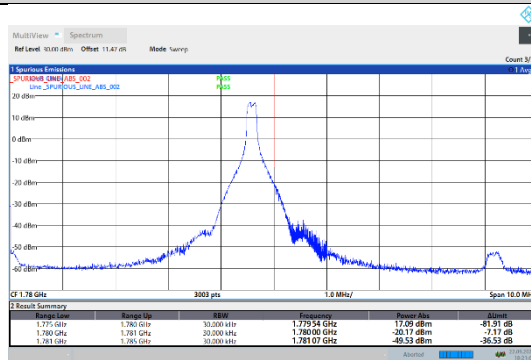

N66-15kHz-10MHz-DFT-QPSK-Low-Edge_1RB_Left---PASS