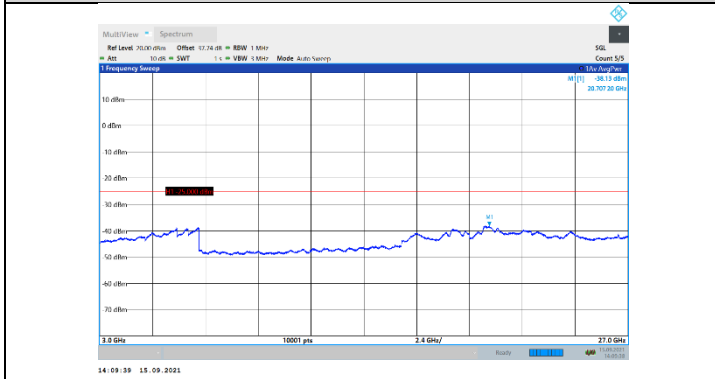

N41-30kHz-60MHz-DFT-QPSK-Mid-Edge_1RB_Left-30-1000-PASS