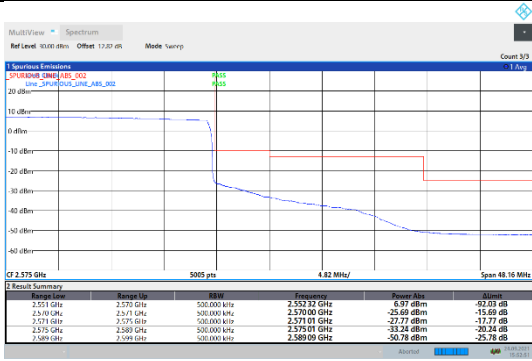

N7-15kHz-20MHz-CP-QPSK-Low-Outer_Full---PASS

N7-15kHz-20MHz-CP-QPSK-High-Outer_Full---PASS