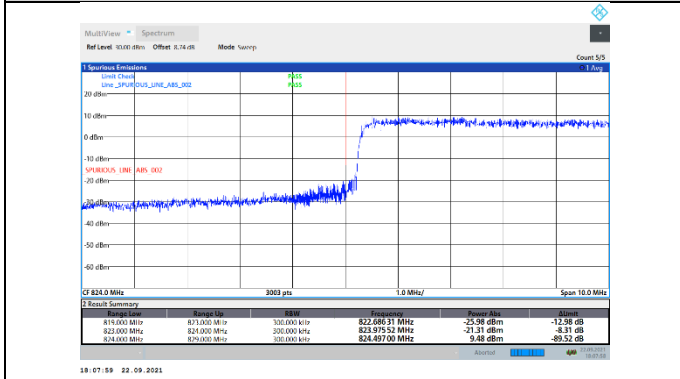

N5-15kHz-10MHz-CP-QPSK-High-Outer\_Full---PASS

N5-15kHz-15MHz-DFT-QPSK-Low-Edge\_1RB\_Left--PASS

N5-15kHz-15MHz-DFT-QPSK-Low-Outer\_Full---PASS

N5-15kHz-15MHz-DFT-QPSK-High-Edge\_1RB\_Right--PASS

N5-15kHz-15MHz-DFT-QPSK-High-Outer\_Full---PASS

N5-15kHz-15MHz-CP-QPSK-Low-Edge\_1RB\_Left--PASS

N5-15kHz-15MHz-CP-QPSK-Low-Outer\_Full---PASS

N5-15kHz-15MHz-CP-QPSK-High-Edge\_1RB\_Right--PASS

N5-15kHz-15MHz-CP-QPSK-High-Outer\_Full---PASS

N5-15kHz-20MHz-DFT-QPSK-Low-Edge\_1RB\_Left--PASS