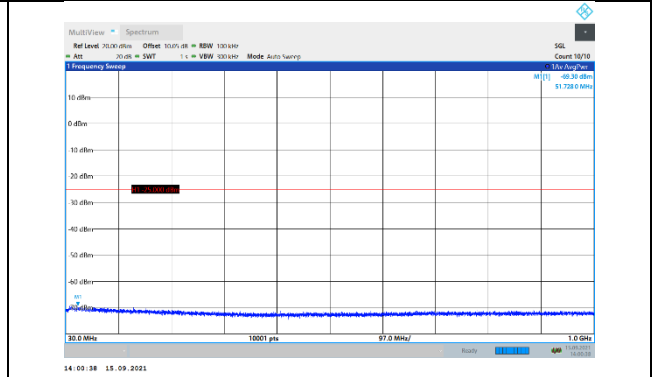

N41-30kHz-30MHz-DFT-QPSK-High-Edge_1RB_Left-1000-3000-PASS