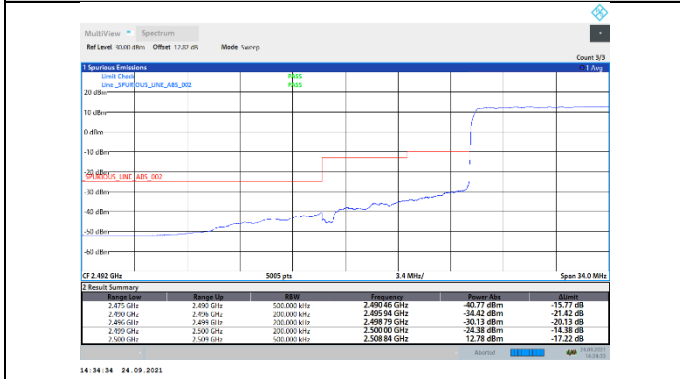

N7-15kHz-5MHz-CP-QPSK-Low-Outer\_Full---PASS

N7-15kHz-5MHz-CP-QPSK-High-Edge\_1RB\_Right---PASS

N7-15kHz-5MHz-CP-QPSK-High-Outer\_Full---PASS

N7-15kHz-10MHz-DFT-QPSK-Low-Edge\_1RB\_Left--PASS

N7-15kHz-10MHz-DFT-QPSK-Low-Outer\_Full---PASS