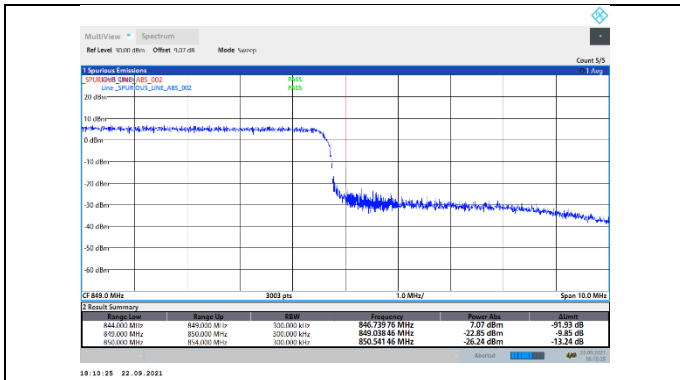

N5-15kHz-10MHz-CP-QPSK-High-Outer\_Full---PASS

N5-15kHz-15MHz-DFT-QPSK-Low-Edge\_1RB\_Left--PASS

N5-15kHz-15MHz-DFT-QPSK-Low-Outer\_Full---PASS

N5-15kHz-15MHz-DFT-QPSK-High-Edge\_1RB\_Right--PASS

N5-15kHz-15MHz-DFT-QPSK-High-Outer\_Full---PASS

N5-15kHz-15MHz-CP-QPSK-Low-Edge\_1RB\_Left--PASS

N5-15kHz-15MHz-CP-QPSK-Low-Outer\_Full---PASS

N5-15kHz-15MHz-CP-QPSK-High-Edge\_1RB\_Right--PASS

N5-15kHz-15MHz-CP-QPSK-High-Outer\_Full---PASS

N5-15kHz-20MHz-DFT-QPSK-Low-Edge\_1RB\_Left--PASS