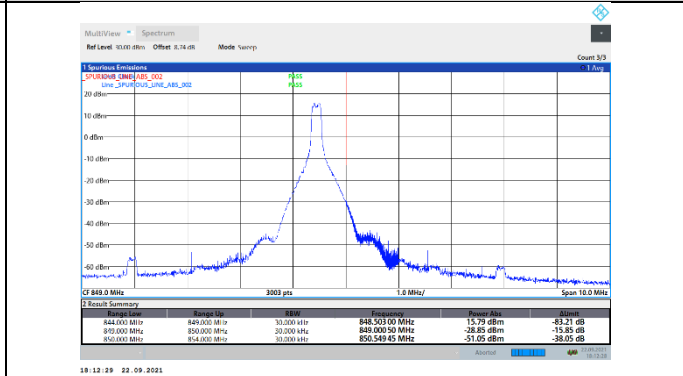

N5-15kHz-15MHz-CP-QPSK-Low-Edge\_1RB\_Left--PASS

N5-15kHz-15MHz-CP-QPSK-Low-Outer\_Full---PASS

N5-15kHz-15MHz-CP-QPSK-High-Edge\_1RB\_Right--PASS

N5-15kHz-15MHz-CP-QPSK-High-Outer\_Full---PASS

N5-15kHz-20MHz-DFT-QPSK-Low-Edge\_1RB\_Left--PASS

N5-15kHz-20MHz-DFT-QPSK-Low-Outer\_Full---PASS

N5-15kHz-20MHz-DFT-QPSK-High-Edge\_1RB\_Right--PASS

N5-15kHz-20MHz-DFT-QPSK-High-Outer\_Full---PASS

N5-15kHz-20MHz-CP-QPSK-Low-Edge\_1RB\_Left--PASS

N5-15kHz-20MHz-CP-QPSK-Low-Outer\_Full---PASS