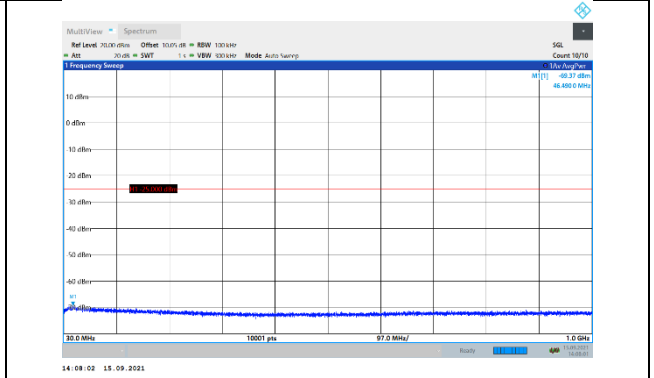

N41-30kHz-50MHz-DFT-QPSK-Mid-Edge\_1RB\_Left-3000-27000-PASS

N41-30kHz-50MHz-DFT-QPSK-High-Edge\_1RB\_Left-30-1000-PASS

N41-30kHz-50MHz-DFT-QPSK-High-Edge\_1RB\_Left-1000-3000-PASS

N41-30kHz-50MHz-DFT-QPSK-High-Edge\_1RB\_Left-3000-27000-PASS