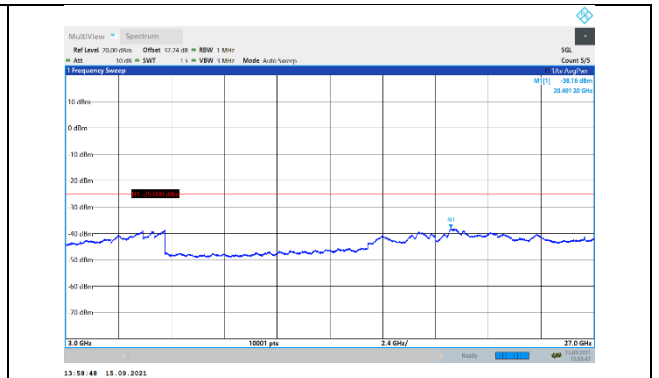

N41-30kHz-30MHz-DFT-QPSK-Mid-Edge_1RB_Left-30-1000-PASS