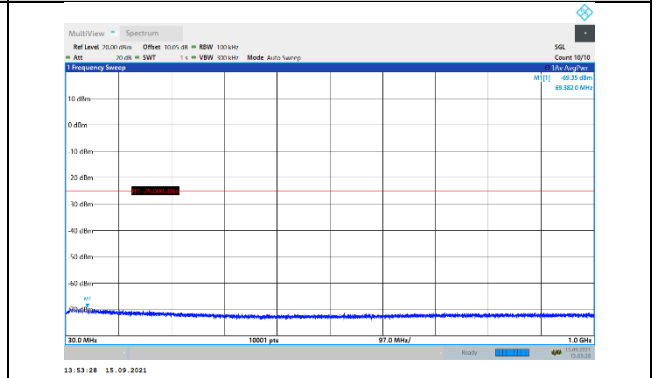

# 13. APPENDIX E: CONDUCTED SPURIOUS EMISSION

N38-30kHz-20MHz-DFT-QPSK-High-Edge\_1RB\_Left-30-1000-PASS

N38-30kHz-20MHz-DFT-QPSK-High-Edge\_1RB\_Left-1000-3000-PASS

N38-30kHz-20MHz-DFT-QPSK-High-Edge\_1RB\_Left-3000-27000-PASS