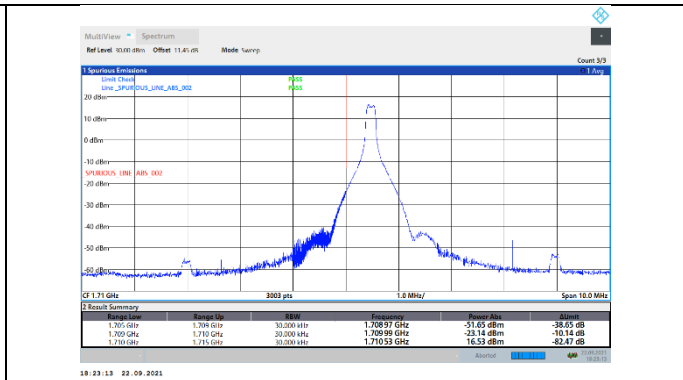

N66-15kHz-10MHz-CP-QPSK-Low-Edge\_1RB\_Left---PASS

N66-15kHz-10MHz-CP-QPSK-Low-Outter\_Full---PASS

N66-15kHz-10MHz-CP-QPSK-High-Edge\_1RB\_Right---PASS

N66-15kHz-10MHz-CP-QPSK-High-Outer\_Full---PASS

N66-15kHz-15MHz-DFT-QPSK-Low-Edge\_1RB\_Left---PASS