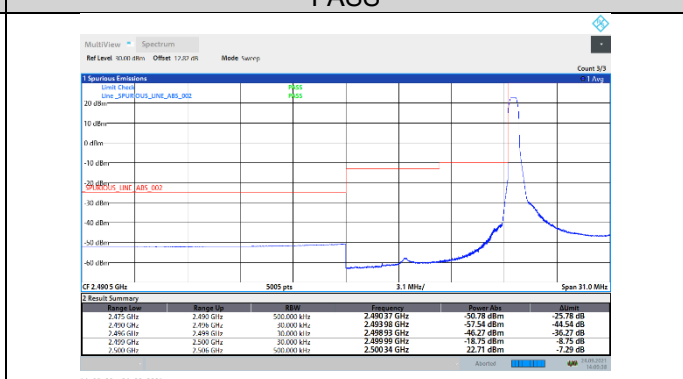

N7-15kHz-5MHz-DFT-QPSK-Low-Edge\_1RB\_Left---PASS

N7-15kHz-5MHz-DFT-QPSK-Low-Outer\_Full---PASS

N7-15kHz-5MHz-DFT-QPSK-High-Edge\_1RB\_Right---PASS

N7-15kHz-5MHz-DFT-QPSK-High-Outer\_Full---PASS

N7-15kHz-5MHz-CP-QPSK-Low-Edge\_1RB\_Left---PASS