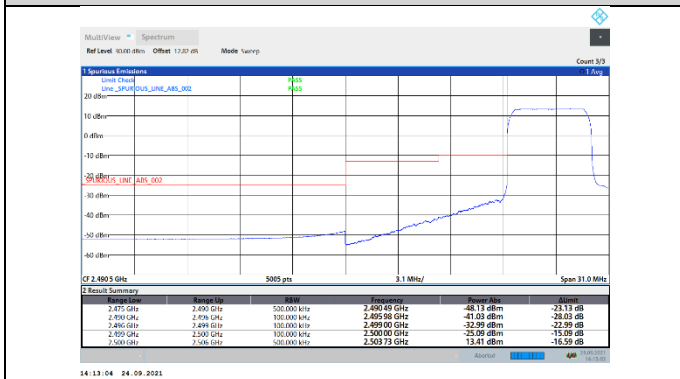

N7-15kHz-5MHz-DFT-QPSK-Low-Edge\_1RB\_Left---PASS

N7-15kHz-5MHz-DFT-QPSK-Low-Outer\_Full---PASS

N7-15kHz-5MHz-DFT-QPSK-High-Edge\_1RB\_Right---PASS

N7-15kHz-5MHz-DFT-QPSK-High-Outer\_Full---PASS

N7-15kHz-5MHz-CP-QPSK-Low-Edge\_1RB\_Left---PASS