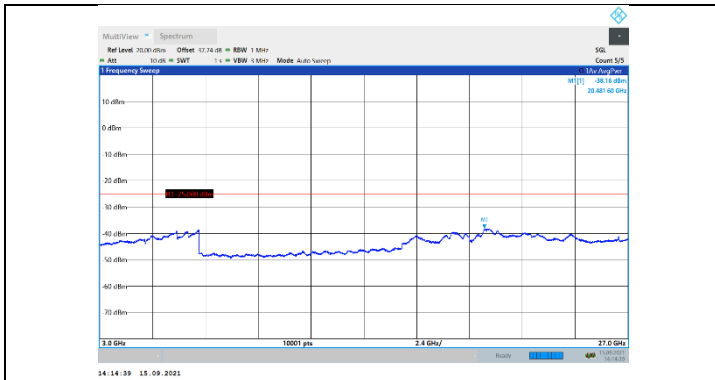

N41-30kHz-80MHz-DFT-QPSK-Mid-Edge\_1RB\_Left-30-1000-PASS

N41-30kHz-80MHz-DFT-QPSK-Mid-Edge\_1RB\_Left-1000-3000-PASS

N41-30kHz-80MHz-DFT-QPSK-Mid-Edge\_1RB\_Left-3000-27000-PASS

N41-30kHz-80MHz-DFT-QPSK-High-Edge\_1RB\_Left-30-1000-PASS

N41-30kHz-80MHz-DFT-QPSK-High-Edge\_1RB\_Left-1000-3000-PASS

N41-30kHz-80MHz-DFT-QPSK-High-Edge\_1RB\_Left-3000-27000-PASS

N41-30kHz-90MHz-DFT-QPSK-Low-Edge\_1RB\_Left-30-1000-PASS

N41-30kHz-90MHz-DFT-QPSK-Low-Edge\_1RB\_Left-1000-3000-PASS