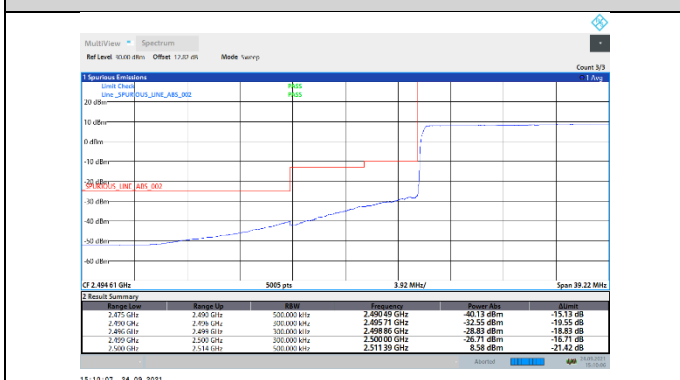

N7-15kHz-15MHz-DFT-QPSK-High-Outer_Full---PASS