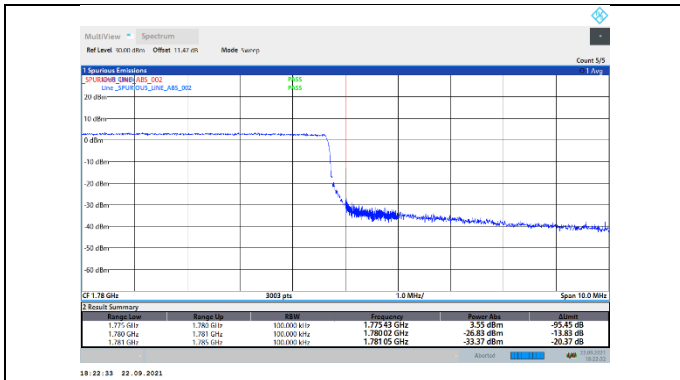

N66-15kHz-10MHz-DFT-QPSK-Low-Edge\_1RB\_Left---PASS

N66-15kHz-10MHz-DFT-QPSK-Low-Outter\_Full---PASS

N66-15kHz-10MHz-DFT-QPSK-High-Edge\_1RB\_Right---PASS

N66-15kHz-10MHz-DFT-QPSK-High-Outter\_Full---PASS

N66-15kHz-10MHz-CP-QPSK-Low-Edge\_1RB\_Left---PASS

N66-15kHz-10MHz-CP-QPSK-Low-Outter\_Full---PASS

N66-15kHz-10MHz-CP-QPSK-High-Edge\_1RB\_Right---PASS

N66-15kHz-10MHz-CP-QPSK-High-Outer\_Full---PASS

N66-15kHz-15MHz-DFT-QPSK-Low-Edge\_1RB\_Left---PASS