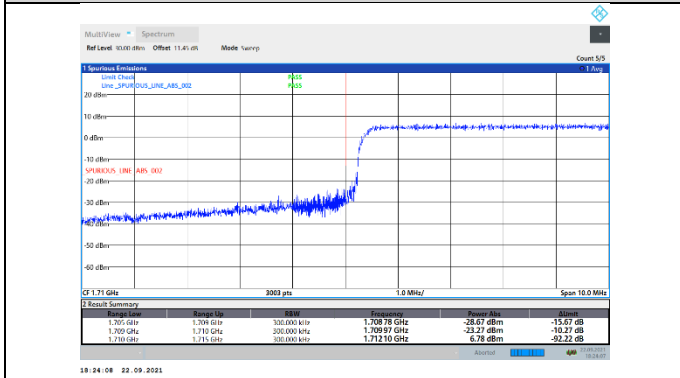

N66-15kHz-15MHz-DFT-QPSK-Low-Outer\_Full---PASS

N66-15kHz-15MHz-DFT-QPSK-High-Edge\_1RB\_Right---PASS

N66-15kHz-15MHz-DFT-QPSK-High-Outer\_Full---PASS

N66-15kHz-15MHz-CP-QPSK-Low-Edge\_1RB\_Left---PASS

N66-15kHz-15MHz-CP-QPSK-Low-Outer\_Full---PASS