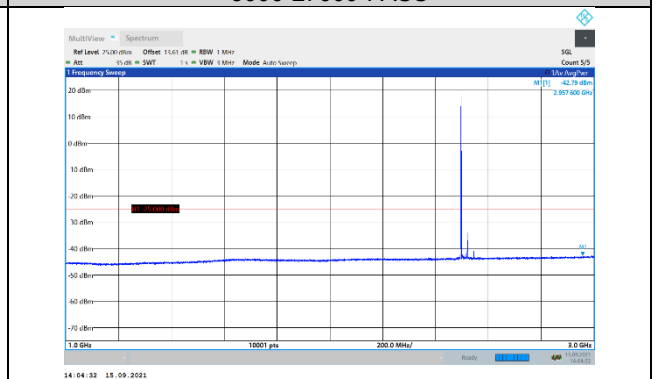

N41-30kHz-40MHz-DFT-QPSK-High-Edge\_1RB\_Left-30-1000-PASS

N41-30kHz-40MHz-DFT-QPSK-High-Edge\_1RB\_Left-1000-3000-PASS

N41-30kHz-40MHz-DFT-QPSK-High-Edge\_1RB\_Left-3000-27000-PASS

N41-30kHz-50MHz-DFT-QPSK-Low-Edge\_1RB\_Left-30-1000-PASS