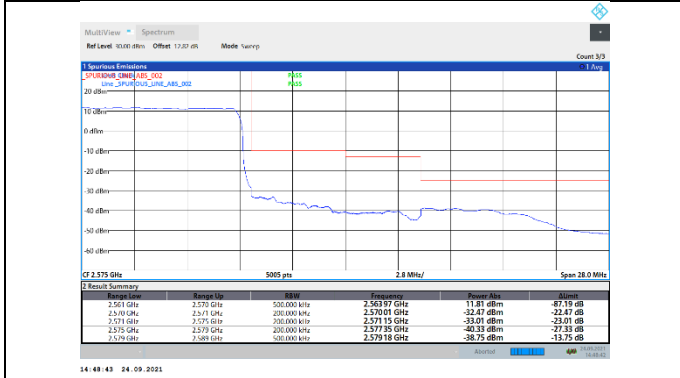

N7-15kHz-10MHz-DFT-QPSK-Low-Outer_Full---PASS