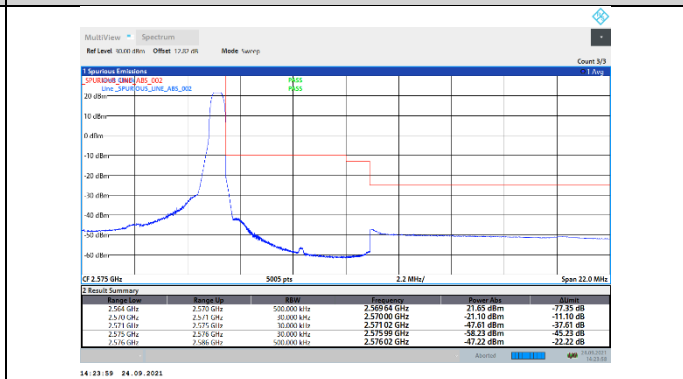

N7-15kHz-5MHz-CP-QPSK-Low-Edge_1RB_Left---PASS