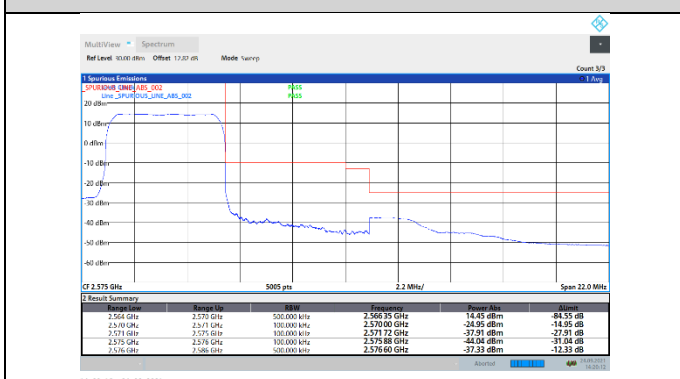

N7-15kHz-5MHz-DFT-QPSK-Low-Outer_Full---PASS