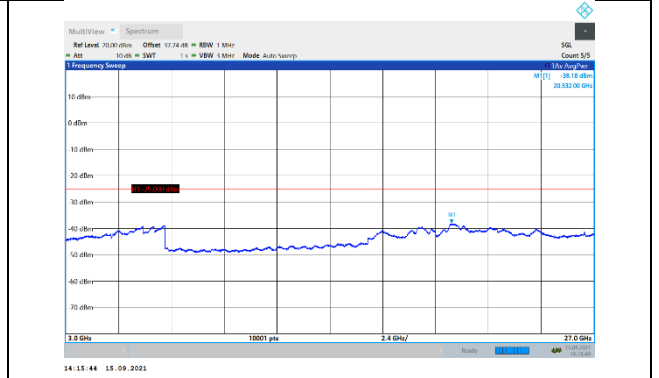

N41-30kHz-80MHz-DFT-QPSK-High-Edge\_1RB\_Left-1000-3000-PASS

N41-30kHz-80MHz-DFT-QPSK-High-Edge\_1RB\_Left-3000-27000-PASS

N41-30kHz-90MHz-DFT-QPSK-Low-Edge\_1RB\_Left-30-1000-PASS

N41-30kHz-90MHz-DFT-QPSK-Low-Edge\_1RB\_Left-1000-3000-PASS