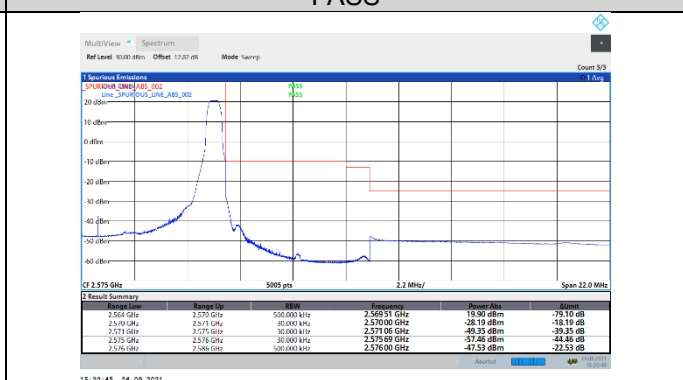

N7-15kHz-15MHz-CP-QPSK-Low-Edge_1RB_Left--PASS