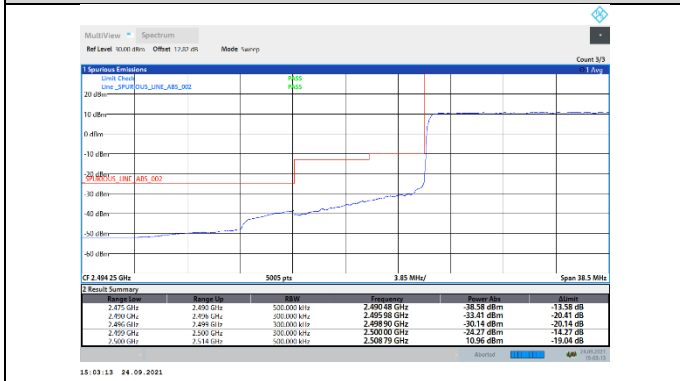

N7-15kHz-10MHz-CP-QPSK-High-Outer_Full---PASS