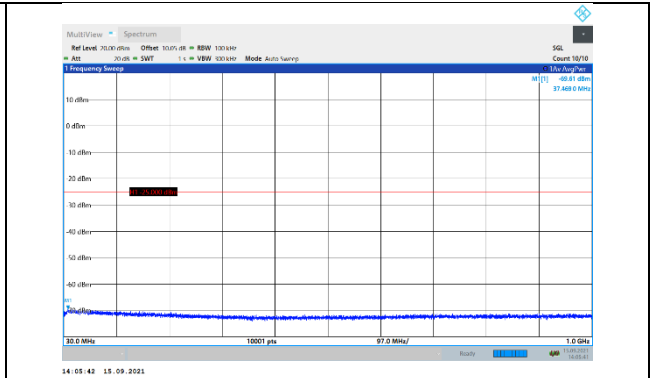

N41-30kHz-50MHz-DFT-QPSK-Low-Edge_1RB_Left-1000-3000-PASS