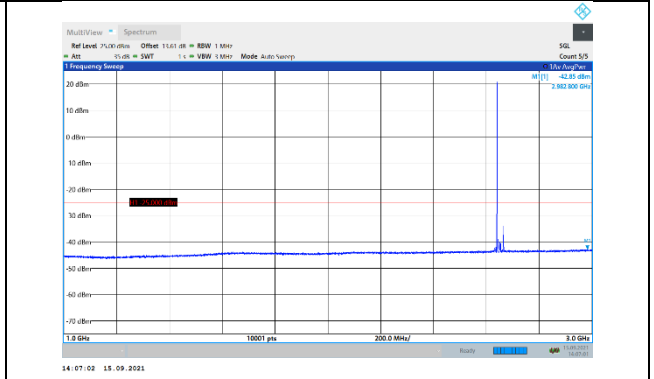

N41-30kHz-50MHz-DFT-QPSK-Mid-Edge_1RB_Left-3000-27000-PASS