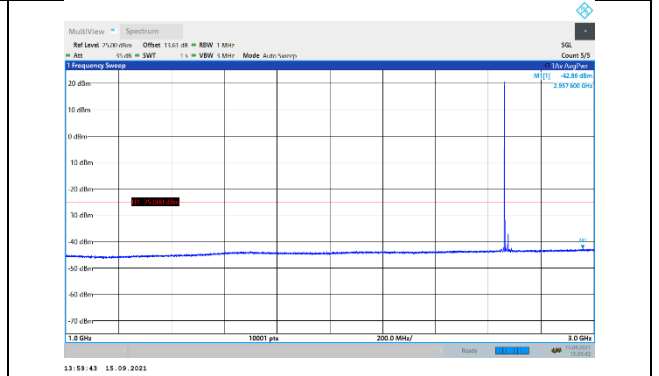

N41-30kHz-30MHz-DFT-QPSK-Mid-Edge\_1RB\_Left-30-1000-PASS

N41-30kHz-30MHz-DFT-QPSK-Mid-Edge\_1RB\_Left-1000-3000-PASS

N41-30kHz-30MHz-DFT-QPSK-Mid-Edge\_1RB\_Left-3000-27000-PASS

N41-30kHz-30MHz-DFT-QPSK-High-Edge\_1RB\_Left-30-1000-PASS