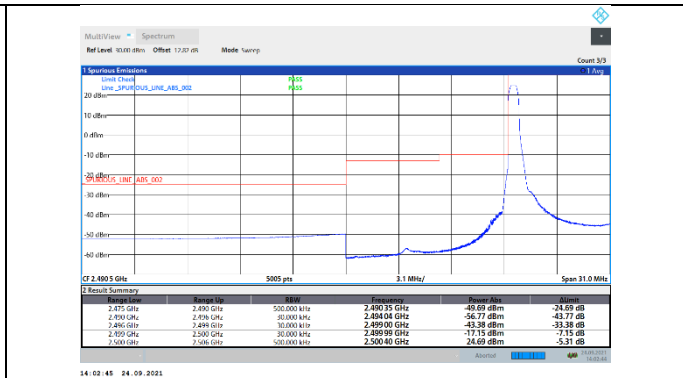

N66-15kHz-20MHz-DFT-QPSK-High-Outer\_Full---PASS

N66-15kHz-20MHz-CP-QPSK-Low-Edge\_1RB\_Left---PASS

N66-15kHz-20MHz-CP-QPSK-Low-Outer\_Full---PASS

N66-15kHz-20MHz-CP-QPSK-High-Edge\_1RB\_Right---PASS

N66-15kHz-20MHz-CP-QPSK-High-Outer\_Full---PASS