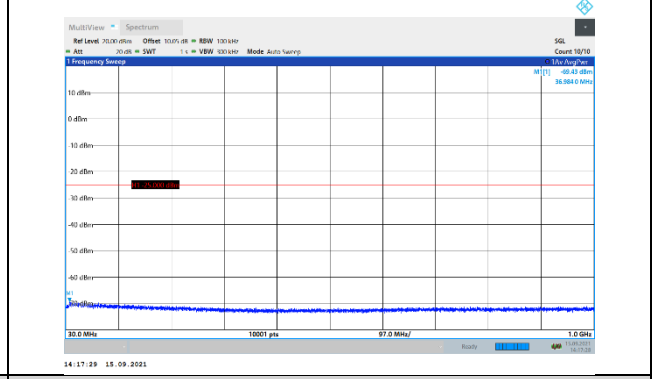

N41-30kHz-90MHz-DFT-QPSK-Low-Edge\_1RB\_Left-3000-27000-PASS

N41-30kHz-90MHz-DFT-QPSK-Mid-Edge\_1RB\_Left-30-1000-PASS

N41-30kHz-90MHz-DFT-QPSK-Mid-Edge\_1RB\_Left-1000-3000-PASS

N41-30kHz-90MHz-DFT-QPSK-Mid-Edge\_1RB\_Left-3000-27000-PASS