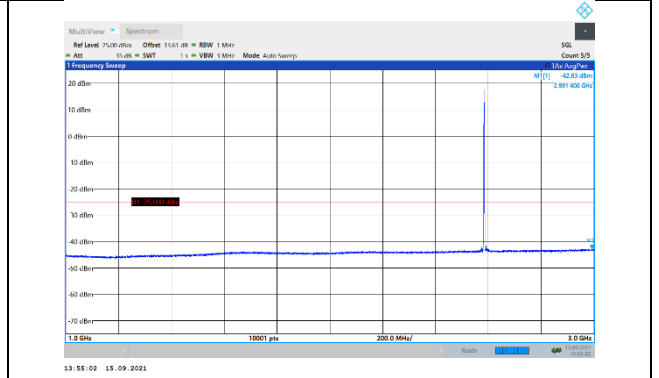

N41-30kHz-20MHz-DFT-QPSK-Low-Edge\_1RB\_Left-30-1000-PASS

N41-30kHz-20MHz-DFT-QPSK-Low-Edge\_1RB\_Left-1000-3000-PASS

N41-30kHz-20MHz-DFT-QPSK-Low-Edge\_1RB\_Left-3000-27000-PASS

N41-30kHz-20MHz-DFT-QPSK-Mid-Edge\_1RB\_Left-30-1000-PASS