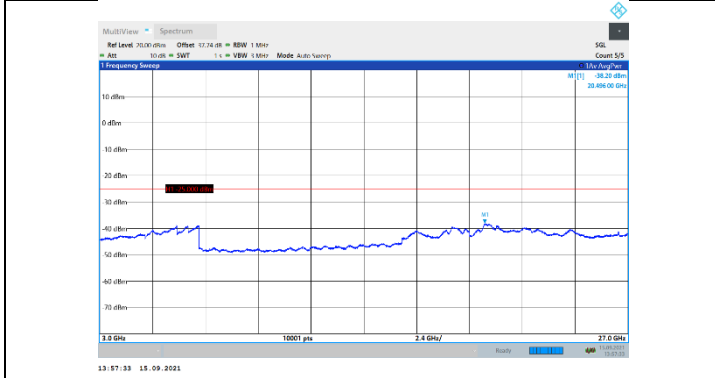

N41-30kHz-20MHz-DFT-QPSK-Mid-Edge\_1RB\_Left-1000-3000-PASS

N41-30kHz-20MHz-DFT-QPSK-Mid-Edge\_1RB\_Left-3000-27000-PASS

N41-30kHz-20MHz-DFT-QPSK-High-Edge\_1RB\_Left-30-1000-PASS

N41-30kHz-20MHz-DFT-QPSK-High-Edge\_1RB\_Left-1000-3000-PASS

N41-30kHz-20MHz-DFT-QPSK-High-Edge\_1RB\_Left-3000-27000-PASS

N41-30kHz-30MHz-DFT-QPSK-Low-Edge\_1RB\_Left-30-1000-PASS

N41-30kHz-30MHz-DFT-QPSK-Low-Edge\_1RB\_Left-1000-3000-PASS

N41-30kHz-30MHz-DFT-QPSK-Low-Edge\_1RB\_Left-3000-27000-PASS