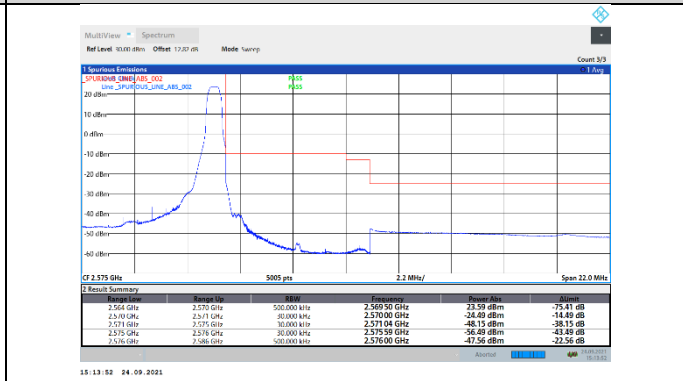

N7-15kHz-15MHz-DFT-QPSK-Low-Edge_1RB_Left--PASS