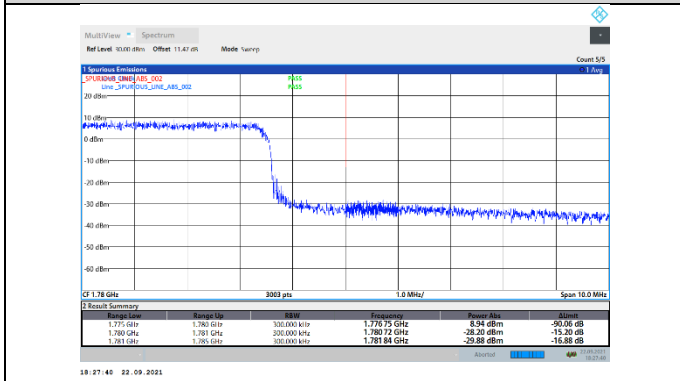

N66-15kHz-15MHz-CP-QPSK-High-Edge\_1RB\_Right---PASS

N66-15kHz-15MHz-CP-QPSK-High-Outer\_Full---PASS

N66-15kHz-20MHz-DFT-QPSK-Low-Edge\_1RB\_Left---PASS

N66-15kHz-20MHz-DFT-QPSK-Low-Outer\_Full---PASS

N66-15kHz-20MHz-DFT-QPSK-High-Edge\_1RB\_Right---PASS