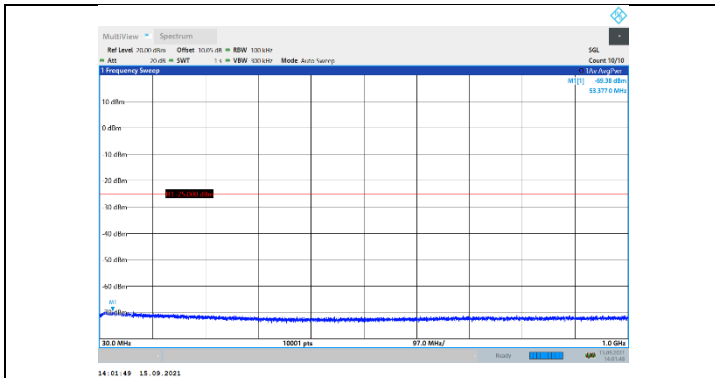

N41-30kHz-40MHz-DFT-QPSK-Low-Edge_1RB_Left-1000-3000-PASS