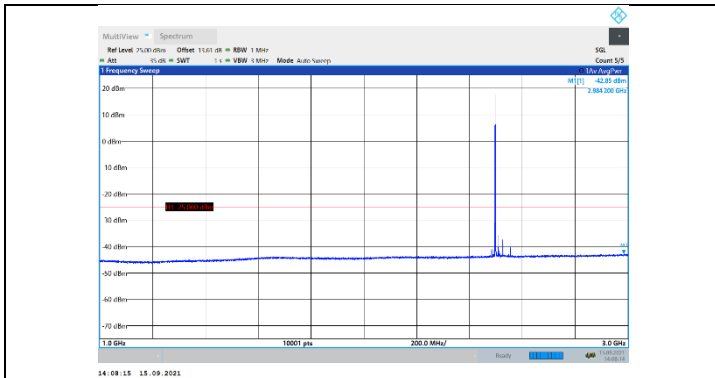

N41-30kHz-50MHz-DFT-QPSK-High-Edge_1RB_Left-3000-27000-PASS