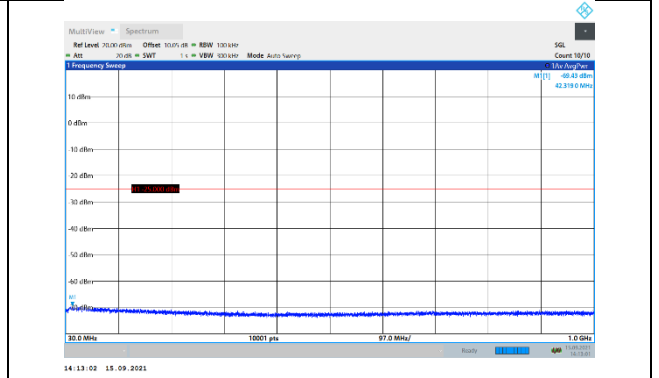

N41-30kHz-60MHz-DFT-QPSK-High-Edge\_1RB\_Left-3000-27000-PASS

N41-30kHz-80MHz-DFT-QPSK-Low-Edge\_1RB\_Left-30-1000-PASS

N41-30kHz-80MHz-DFT-QPSK-Low-Edge\_1RB\_Left-1000-3000-PASS

N41-30kHz-80MHz-DFT-QPSK-Low-Edge\_1RB\_Left-3000-27000-PASS