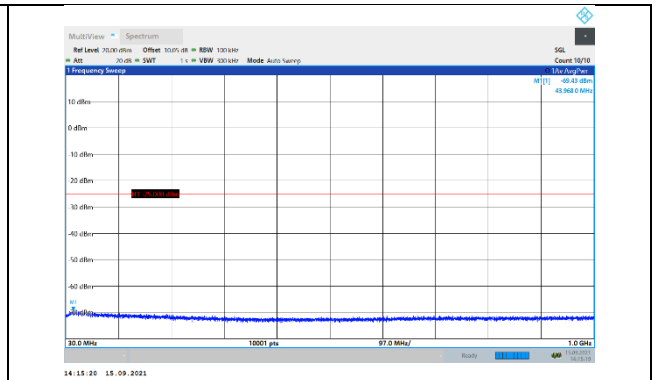

N41-30kHz-80MHz-DFT-QPSK-High-Edge_1RB_Left-1000-3000-PASS