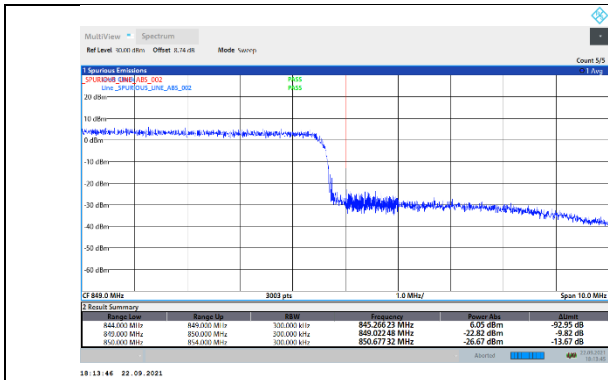

N5-15kHz-20MHz-DFT-QPSK-Low-Outer\_Full---PASS

N5-15kHz-20MHz-DFT-QPSK-High-Edge\_1RB\_Right--PASS

N5-15kHz-20MHz-DFT-QPSK-High-Outer\_Full---PASS

N5-15kHz-20MHz-CP-QPSK-Low-Edge\_1RB\_Left--PASS

N5-15kHz-20MHz-CP-QPSK-Low-Outer\_Full---PASS

N5-15kHz-20MHz-CP-QPSK-High-Edge\_1RB\_Right--PASS

N5-15kHz-20MHz-CP-QPSK-High-Outer\_Full---PASS

N66-15kHz-5MHz-DFT-QPSK-Low-Edge\_1RB\_Left--PASS

N66-15kHz-5MHz-DFT-QPSK-Low-Outer\_Full---PASS

N66-15kHz-5MHz-DFT-QPSK-High-Edge\_1RB\_Right--PASS