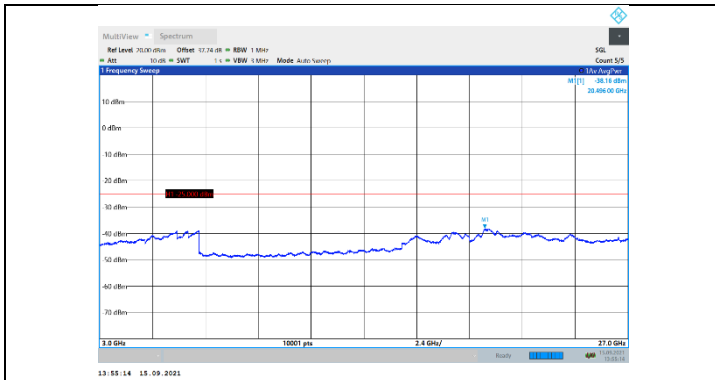

N41-30kHz-20MHz-DFT-QPSK-Mid-Edge_1RB_Left-30-1000-PASS