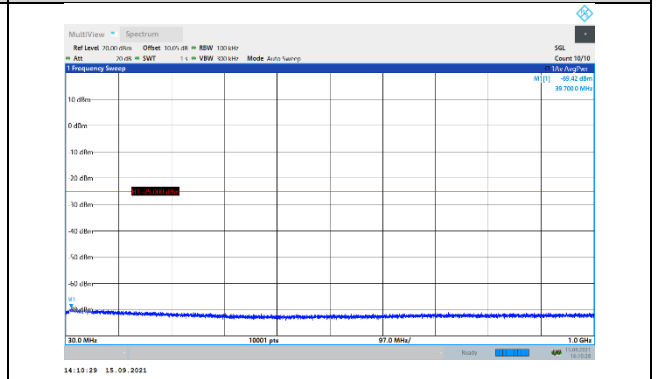

N41-30kHz-60MHz-DFT-QPSK-Mid-Edge_1RB_Left-1000-3000-PASS