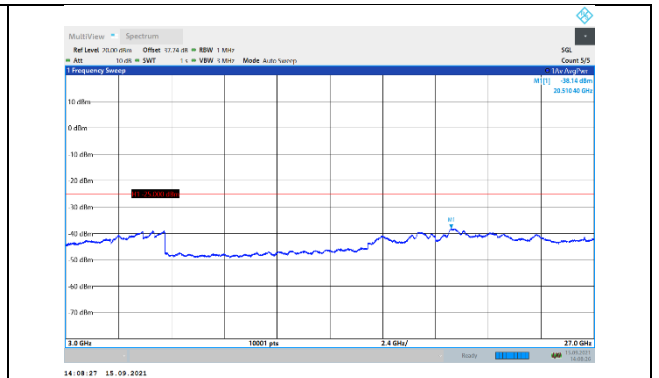

N41-30kHz-60MHz-DFT-QPSK-Low-Edge_1RB_Left-30-1000-PASS