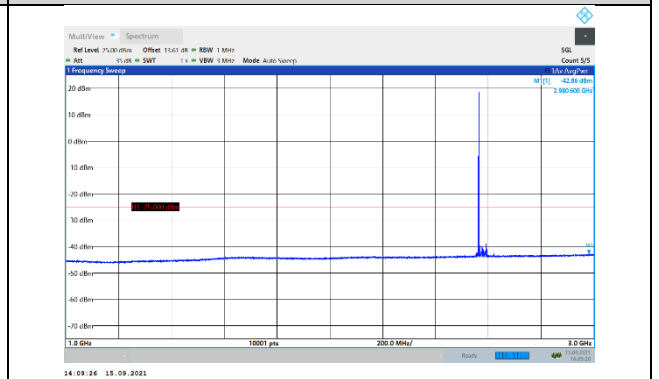

N41-30kHz-60MHz-DFT-QPSK-Low-Edge\_1RB\_Left-30-1000-PASS

N41-30kHz-60MHz-DFT-QPSK-Low-Edge\_1RB\_Left-1000-3000-PASS

N41-30kHz-60MHz-DFT-QPSK-Low-Edge\_1RB\_Left-3000-27000-PASS

N41-30kHz-60MHz-DFT-QPSK-Mid-Edge\_1RB\_Left-30-1000-PASS