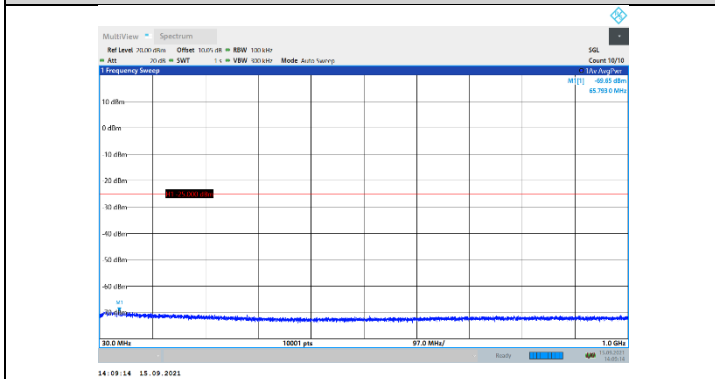

N41-30kHz-60MHz-DFT-QPSK-Low-Edge_1RB_Left-1000-3000-PASS