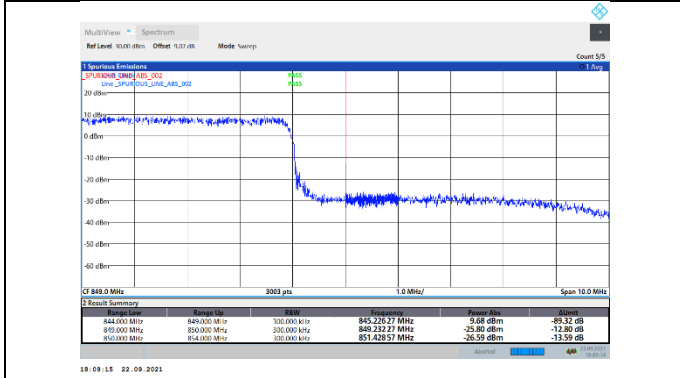

N5-15kHz-10MHz-CP-QPSK-High-Outer\_Full---PASS

N5-15kHz-15MHz-DFT-QPSK-Low-Edge\_1RB\_Left--PASS

N5-15kHz-15MHz-DFT-QPSK-Low-Outer\_Full---PASS

N5-15kHz-15MHz-DFT-QPSK-High-Edge\_1RB\_Right--PASS

N5-15kHz-15MHz-DFT-QPSK-High-Outer\_Full---PASS

N5-15kHz-15MHz-CP-QPSK-Low-Edge\_1RB\_Left--PASS

N5-15kHz-15MHz-CP-QPSK-Low-Outer\_Full---PASS

N5-15kHz-15MHz-CP-QPSK-High-Edge\_1RB\_Right--PASS

N5-15kHz-15MHz-CP-QPSK-High-Outer\_Full---PASS

N5-15kHz-20MHz-DFT-QPSK-Low-Edge\_1RB\_Left--PASS