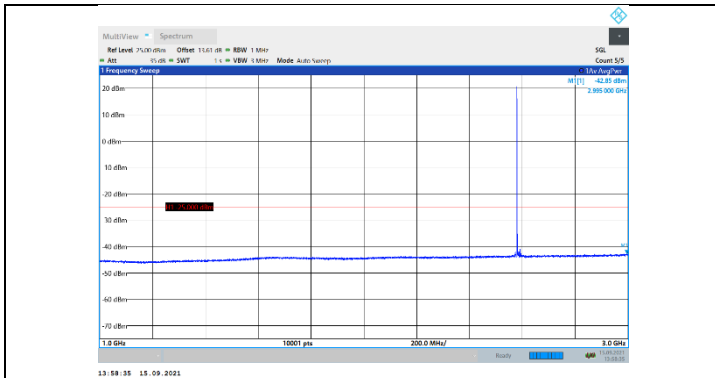

N41-30kHz-30MHz-DFT-QPSK-Low-Edge_1RB_Left-3000-27000-PASS