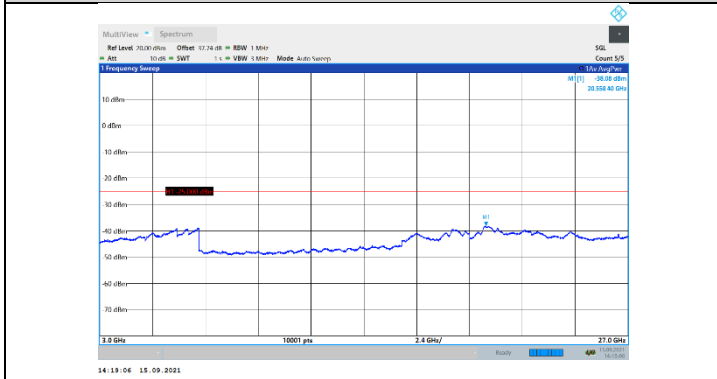

N41-30kHz-100MHz-DFT-QPSK-Low-Edge_1RB_Left-30-1000-PASS