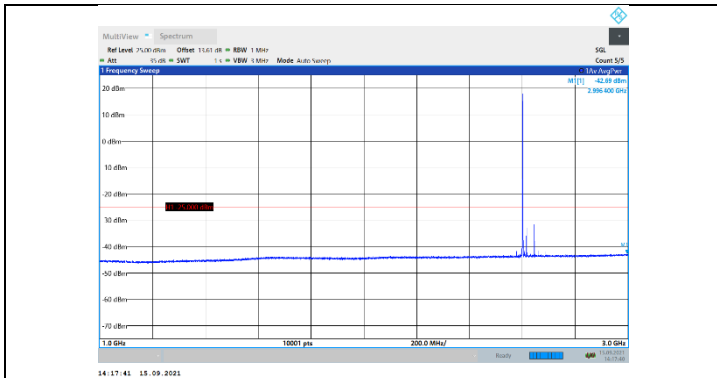

N41-30kHz-90MHz-DFT-QPSK-Mid-Edge_1RB_Left-3000-27000-PASS