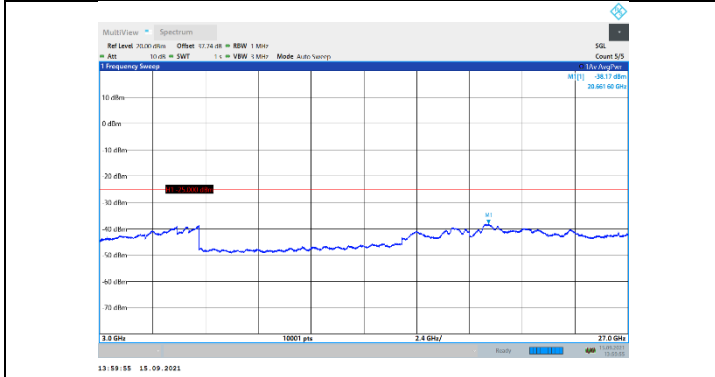

N41-30kHz-30MHz-DFT-QPSK-High-Edge_1RB_Left-30-1000-PASS