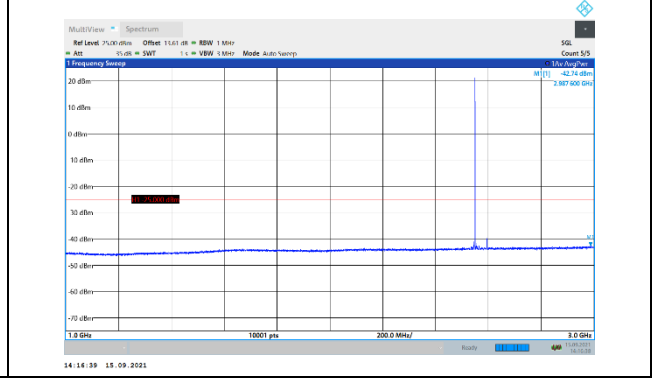

N41-30kHz-90MHz-DFT-QPSK-Low-Edge_1RB_Left-3000-27000-PASS