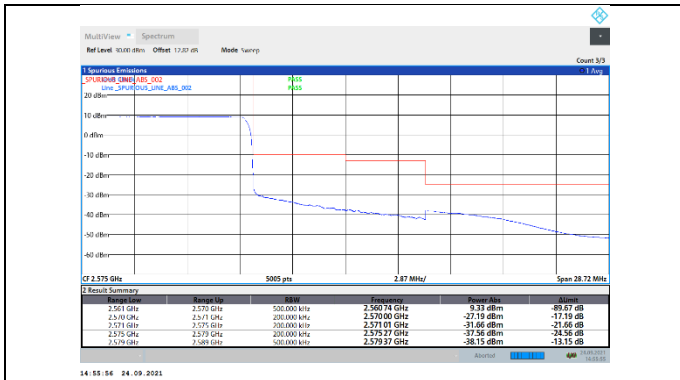

N7-15kHz-10MHz-DFT-QPSK-High-Edge\_1RB\_Right--PASS

N7-15kHz-10MHz-DFT-QPSK-High-Outer\_Full---PASS

N7-15kHz-10MHz-CP-QPSK-Low-Edge\_1RB\_Left--PASS

N7-15kHz-10MHz-CP-QPSK-Low-Outer\_Full---PASS

N7-15kHz-10MHz-CP-QPSK-High-Edge\_1RB\_Right--PASS