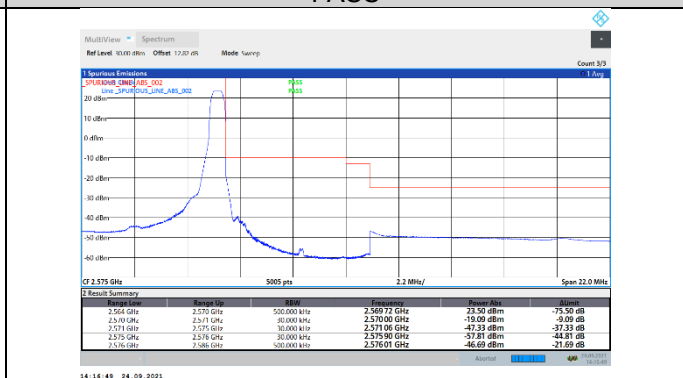

N7-15kHz-5MHz-DFT-QPSK-Low-Edge_1RB_Left---PASS