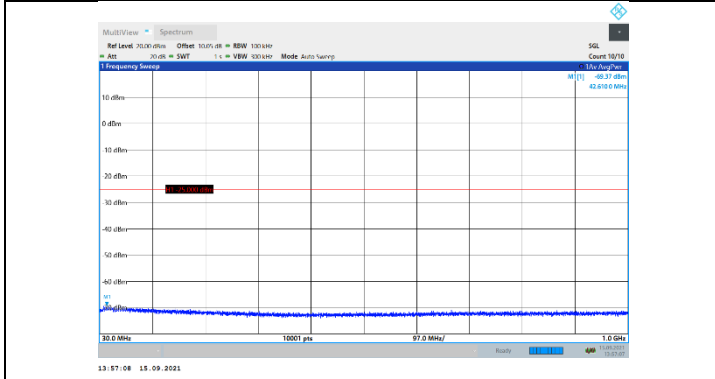

N41-30kHz-20MHz-DFT-QPSK-High-Edge_1RB_Left-1000-3000-PASS