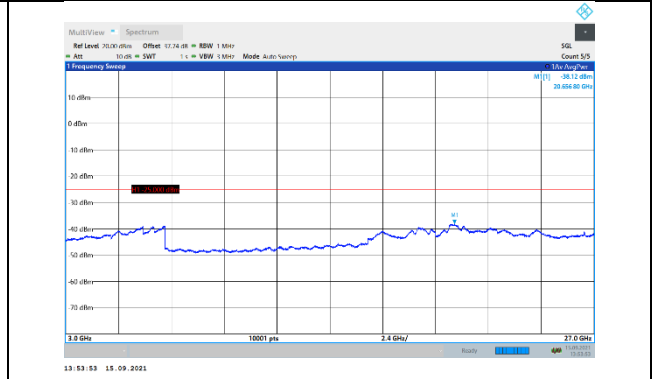

# 13. APPENDIX E: CONDUCTED SPURIOUS EMISSION

N38-30kHz-20MHz-DFT-QPSK-High-Edge\_1RB\_Left-30-1000-PASS

N38-30kHz-20MHz-DFT-QPSK-High-Edge\_1RB\_Left-1000-3000-PASS

N38-30kHz-20MHz-DFT-QPSK-High-Edge\_1RB\_Left-3000-27000-PASS

N41-30kHz-20MHz-DFT-QPSK-Low-Edge\_1RB\_Left-30-1000-PASS

N41-30kHz-20MHz-DFT-QPSK-Low-Edge\_1RB\_Left-1000-3000-PASS

N41-30kHz-20MHz-DFT-QPSK-Low-Edge\_1RB\_Left-3000-27000-PASS

N41-30kHz-20MHz-DFT-QPSK-Mid-Edge\_1RB\_Left-30-1000-PASS