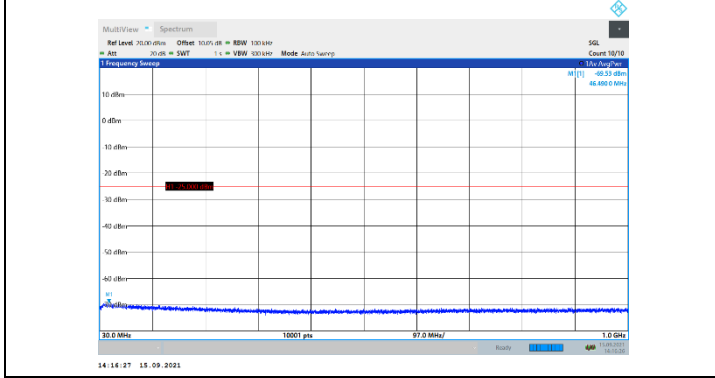

N41-30kHz-90MHz-DFT-QPSK-Low-Edge_1RB_Left-1000-3000-PASS