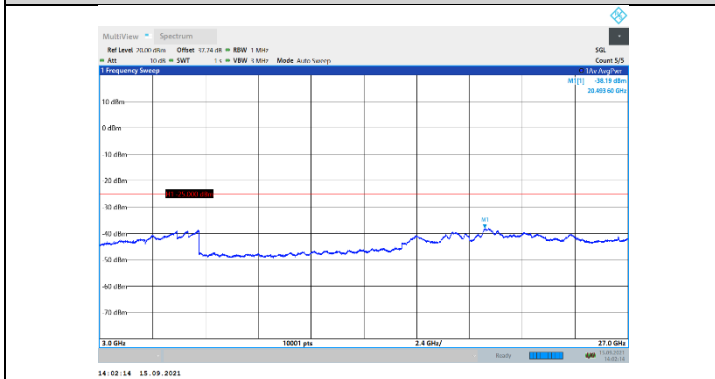

N41-30kHz-40MHz-DFT-QPSK-Mid-Edge_1RB_Left-30-1000-PASS