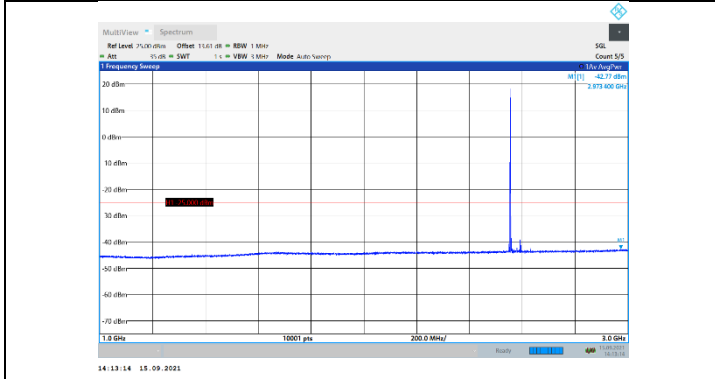

N41-30kHz-80MHz-DFT-QPSK-Low-Edge_1RB_Left-3000-27000-PASS