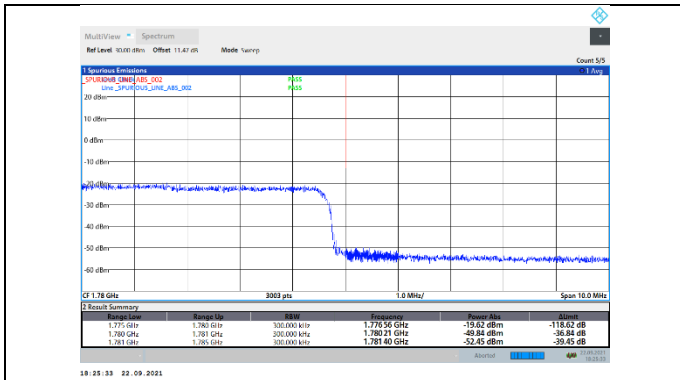

N66-15kHz-15MHz-CP-QPSK-Low-Outer_Full---PASS