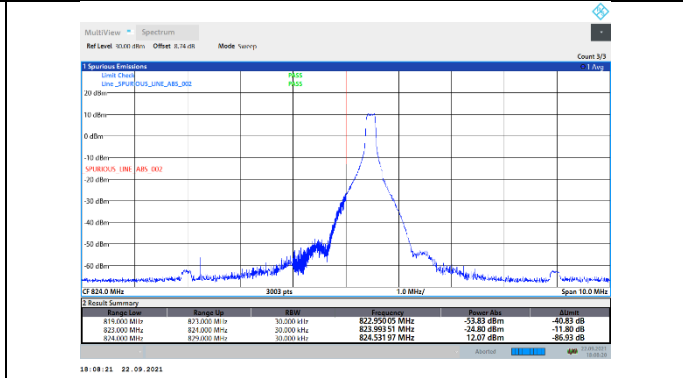

N5-15kHz-10MHz-CP-QPSK-High-Outer\_Full---PASS

N5-15kHz-15MHz-DFT-QPSK-Low-Edge\_1RB\_Left--PASS

N5-15kHz-15MHz-DFT-QPSK-Low-Outer\_Full---PASS

N5-15kHz-15MHz-DFT-QPSK-High-Edge\_1RB\_Right--PASS

N5-15kHz-15MHz-DFT-QPSK-High-Outer\_Full---PASS

N5-15kHz-15MHz-CP-QPSK-Low-Edge\_1RB\_Left--PASS

N5-15kHz-15MHz-CP-QPSK-Low-Outer\_Full---PASS

N5-15kHz-15MHz-CP-QPSK-High-Edge\_1RB\_Right--PASS

N5-15kHz-15MHz-CP-QPSK-High-Outer\_Full---PASS

N5-15kHz-20MHz-DFT-QPSK-Low-Edge\_1RB\_Left--PASS