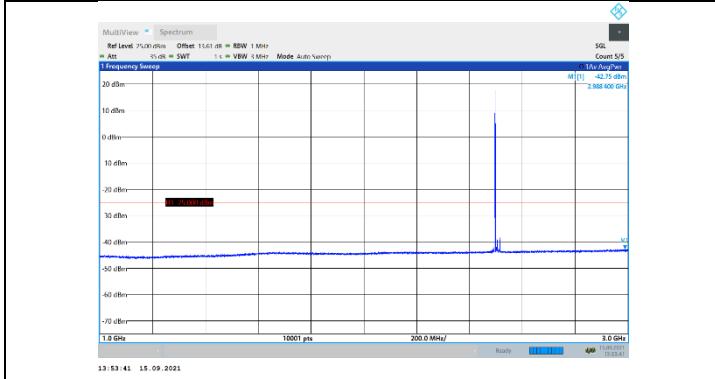

N38-30kHz-20MHz-DFT-QPSK-High-Edge_1RB_Left-3000-27000-PASS