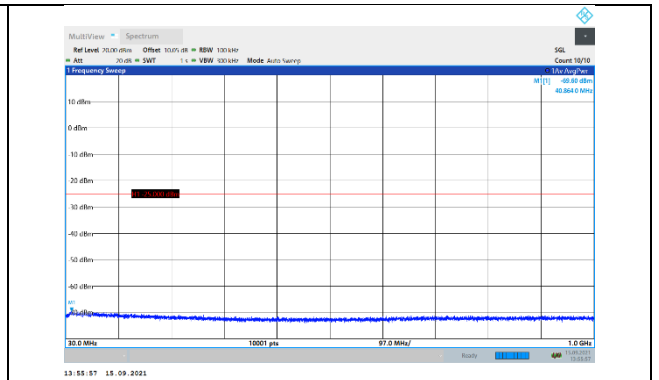

N41-30kHz-20MHz-DFT-QPSK-Mid-Edge_1RB_Left-1000-3000-PASS