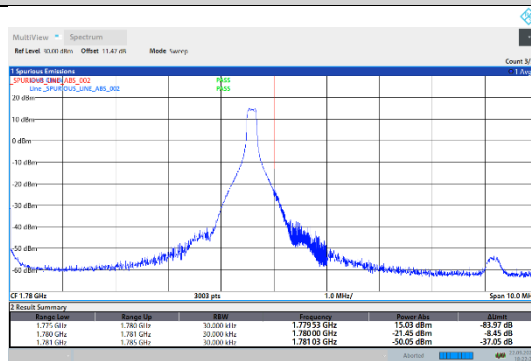

N66-15kHz-10MHz-CP-QPSK-Low-Edge_1RB_Left---PASS