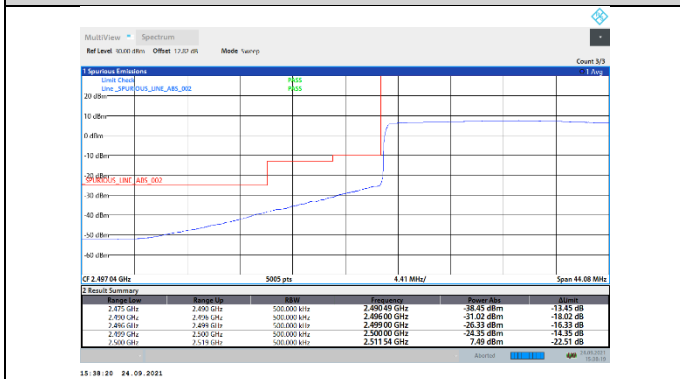

N7-15kHz-20MHz-DFT-QPSK-Low-Outer\_Full---PASS

N7-15kHz-20MHz-DFT-QPSK-High-Edge\_1RB\_Right--PASS

N7-15kHz-20MHz-DFT-QPSK-High-Outer\_Full---PASS

N7-15kHz-20MHz-CP-QPSK-Low-Edge\_1RB\_Left--PASS

N7-15kHz-20MHz-CP-QPSK-Low-Outer\_Full---PASS