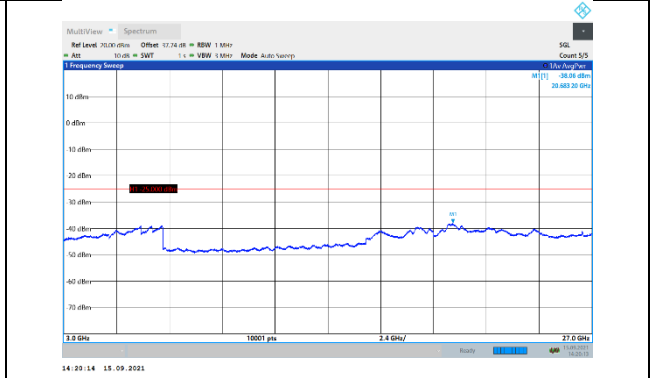

N41-30kHz-100MHz-DFT-QPSK-Low-Edge\_1RB\_Left-1000-3000-PASS

N41-30kHz-100MHz-DFT-QPSK-Low-Edge\_1RB\_Left-3000-27000-PASS

N41-30kHz-100MHz-DFT-QPSK-Mid-Edge\_1RB\_Left-30-1000-PASS

N41-30kHz-100MHz-DFT-QPSK-Mid-Edge\_1RB\_Left-1000-3000-PASS