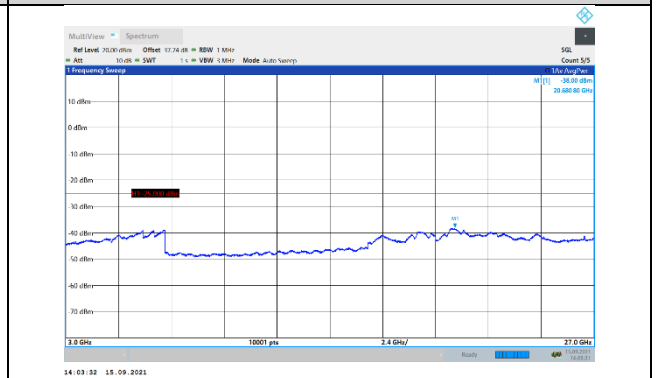

N41-30kHz-40MHz-DFT-QPSK-High-Edge_1RB_Left-30-1000-PASS