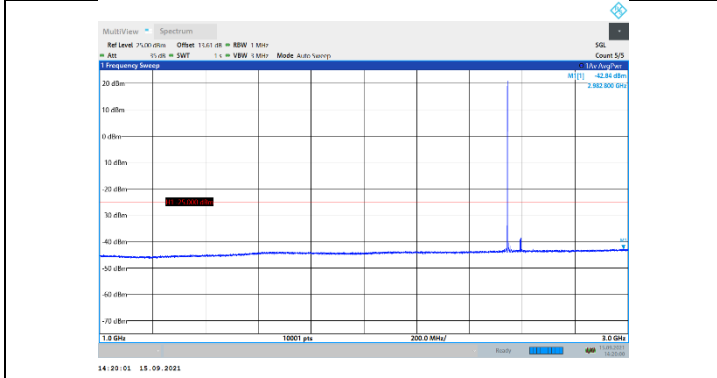

N41-30kHz-100MHz-DFT-QPSK-Low-Edge_1RB_Left-3000-27000-PASS

N41-30kHz-100MHz-DFT-QPSK-Mid-Edge_1RB_Left-1000-3000-PASS