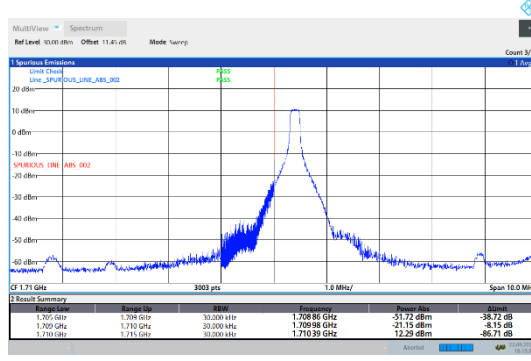

N66-15kHz-10MHz-DFT-QPSK-Low-Edge\_1RB\_Left---PASS

N66-15kHz-10MHz-DFT-QPSK-Low-Outter\_Full---PASS

N66-15kHz-10MHz-DFT-QPSK-High-Edge\_1RB\_Right---PASS

N66-15kHz-10MHz-DFT-QPSK-High-Outter\_Full---PASS