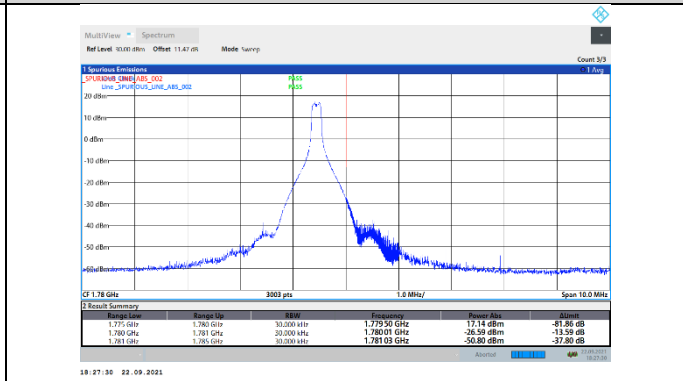

N66-15kHz-15MHz-CP-QPSK-High-Edge\_1RB\_Right---PASS

N66-15kHz-15MHz-CP-QPSK-High-Outer\_Full---PASS

N66-15kHz-20MHz-DFT-QPSK-Low-Edge\_1RB\_Left---PASS

N66-15kHz-20MHz-DFT-QPSK-Low-Outer\_Full---PASS

N66-15kHz-20MHz-DFT-QPSK-High-Edge\_1RB\_Right---PASS