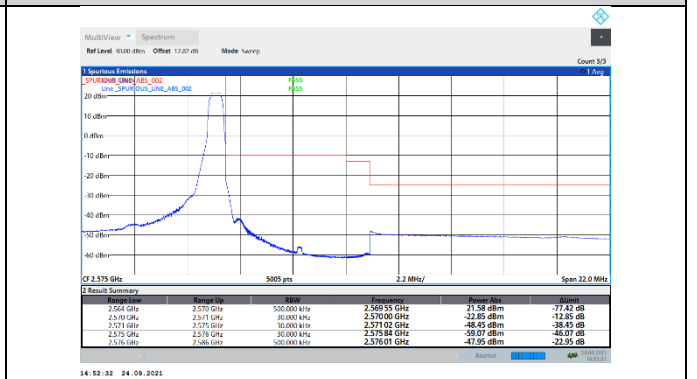

N7-15kHz-10MHz-DFT-QPSK-High-Edge\_1RB\_Right--PASS

N7-15kHz-10MHz-DFT-QPSK-High-Outer\_Full---PASS

N7-15kHz-10MHz-CP-QPSK-Low-Edge\_1RB\_Left--PASS

N7-15kHz-10MHz-CP-QPSK-Low-Outer\_Full---PASS

N7-15kHz-10MHz-CP-QPSK-High-Edge\_1RB\_Right--PASS