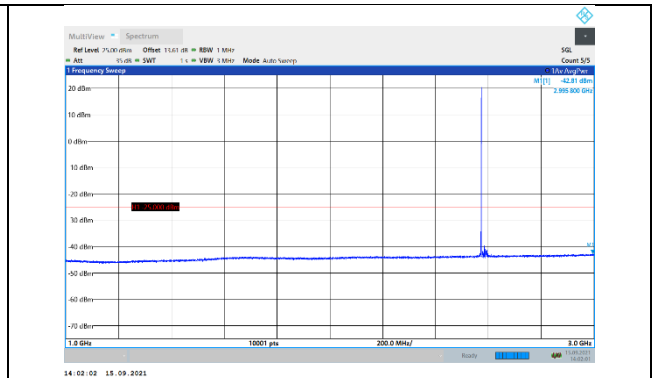

N41-30kHz-40MHz-DFT-QPSK-Low-Edge_1RB_Left-3000-27000-PASS