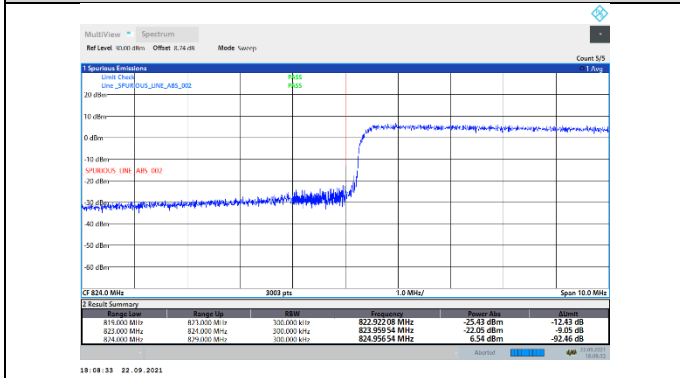

N5-15kHz-10MHz-CP-QPSK-High-Outer\_Full---PASS

N5-15kHz-15MHz-DFT-QPSK-Low-Edge\_1RB\_Left--PASS

N5-15kHz-15MHz-DFT-QPSK-Low-Outer\_Full---PASS

N5-15kHz-15MHz-DFT-QPSK-High-Edge\_1RB\_Right--PASS

N5-15kHz-15MHz-DFT-QPSK-High-Outer\_Full---PASS

N5-15kHz-15MHz-CP-QPSK-Low-Edge\_1RB\_Left--PASS

N5-15kHz-15MHz-CP-QPSK-Low-Outer\_Full---PASS

N5-15kHz-15MHz-CP-QPSK-High-Edge\_1RB\_Right--PASS

N5-15kHz-15MHz-CP-QPSK-High-Outer\_Full---PASS

N5-15kHz-20MHz-DFT-QPSK-Low-Edge\_1RB\_Left--PASS