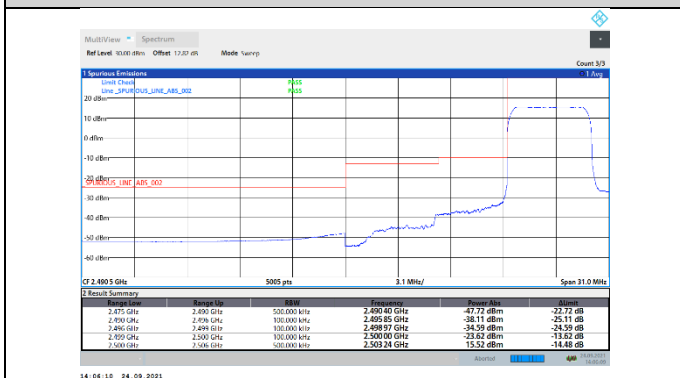

N66-15kHz-20MHz-CP-QPSK-High-Outer_Full---PASS