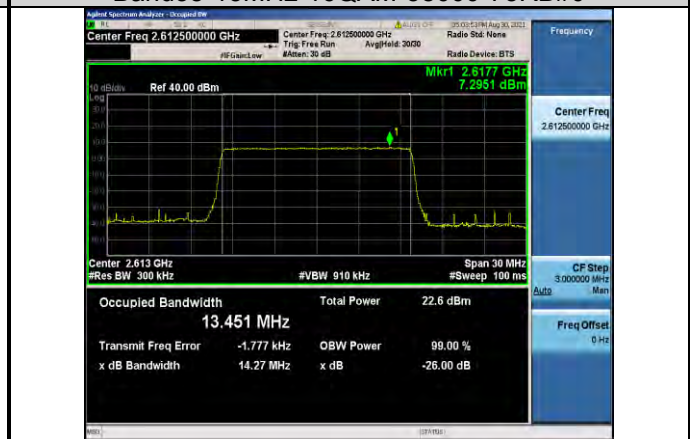

Band38-15MHz-16QAM-38000-75RB#0

Band38-15MHz-16QAM-38175-75RB#0