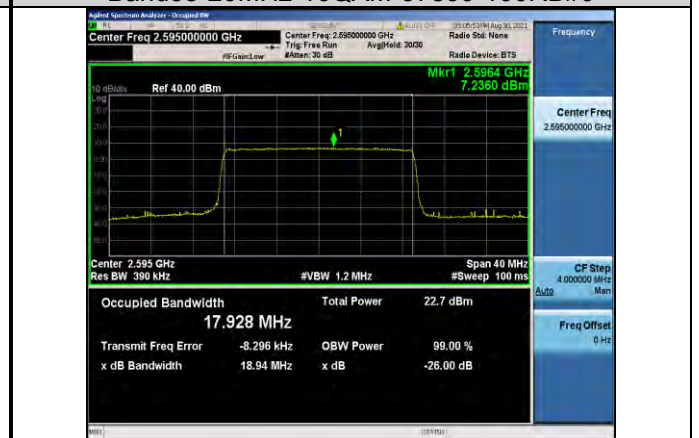

Band38-15MHz-QPSK-38175-75RB#0

Band38-15MHz-16QAM-38175-75RB#0

Band38-20MHz-QPSK-37850-100RB#0

Band38-20MHz-16QAM-37850-100RB#0

Band38-20MHz-QPSK-38000-100RB#0

Band38-20MHz-16QAM-38000-100RB#0

Band38-20MHz-QPSK-38150-100RB#0