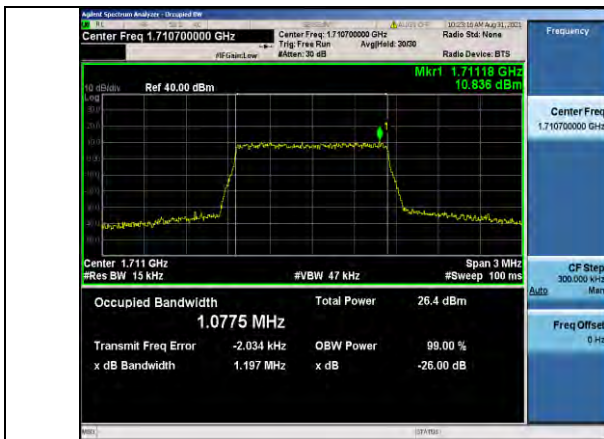

Band41-20MHz-QPSK-40620-100RB#0

Band41-20MHz-16QAM-40620-100RB#0

Band41-20MHz-QPSK-41490-100RB#0

Band41-20MHz-16QAM-41490-100RB#0

Band66-1.4MHz-QPSK-131979-6RB#0

Band66-1.4MHz-16QAM-131979-6RB#0

Band66-1.4MHz-QPSK-132322-6RB#0