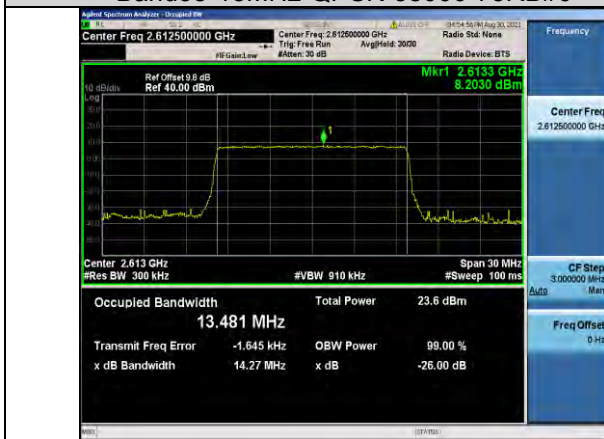

Band38-10MHz-16QAM-38000-50RB#0

Band38-10MHz-QPSK-38200-50RB#0

Band38-10MHz-16QAM-38200-50RB#0

Band38-15MHz-QPSK-37825-75RB#0

Band38-15MHz-16QAM-37825-75RB#0

Band38-15MHz-QPSK-38000-75RB#0

Band38-15MHz-16QAM-38000-75RB#0