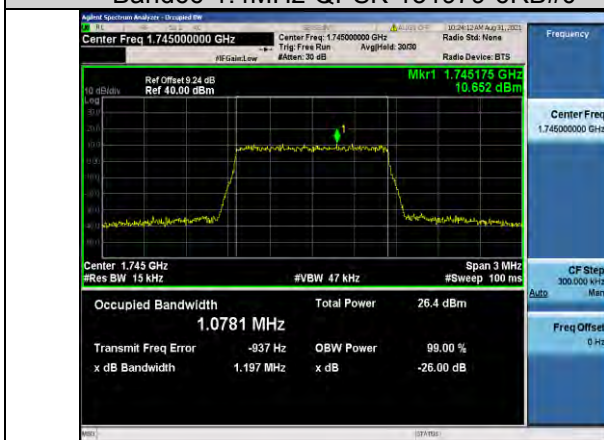

Band41-20MHz-QPSK-40620-100RB#0

Band41-20MHz-16QAM-40620-100RB#0

Band41-20MHz-QPSK-41490-100RB#0

Band41-20MHz-16QAM-41490-100RB#0

Band66-1.4MHz-QPSK-131979-6RB#0

Band66-1.4MHz-16QAM-131979-6RB#0

Band66-1.4MHz-QPSK-132322-6RB#0