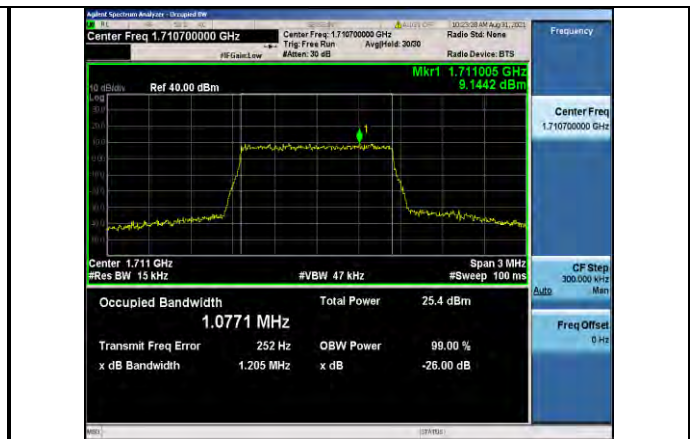

Band41-20MHz-QPSK-40620-100RB#0

Band41-20MHz-16QAM-40620-100RB#0

Band41-20MHz-QPSK-41490-100RB#0

Band41-20MHz-16QAM-41490-100RB#0

Band66-1.4MHz-QPSK-131979-6RB#0

Band66-1.4MHz-16QAM-131979-6RB#0

Band66-1.4MHz-QPSK-132322-6RB#0