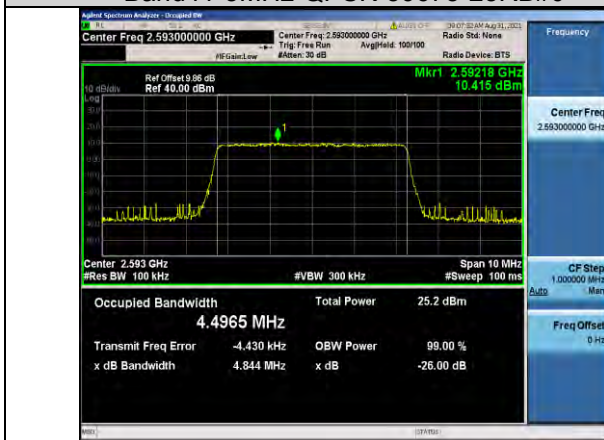

Band41-5MHz-QPSK-39675-25RB#0

Band41-5MHz-QPSK-40620-25RB#0