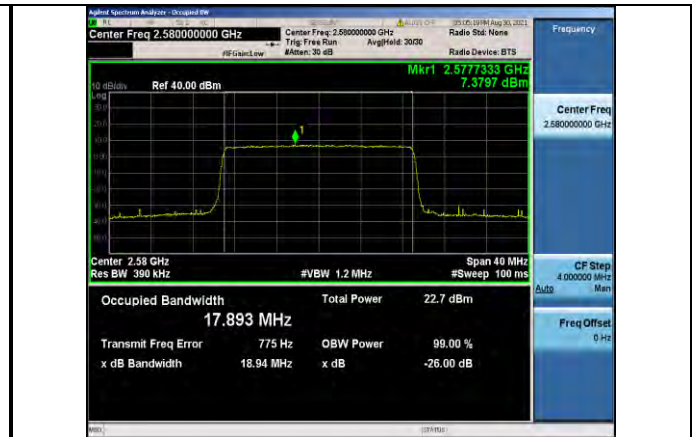

Band38-15MHz-16QAM-38175-75RB#0

Band38-20MHz-16QAM-37850-100RB#0