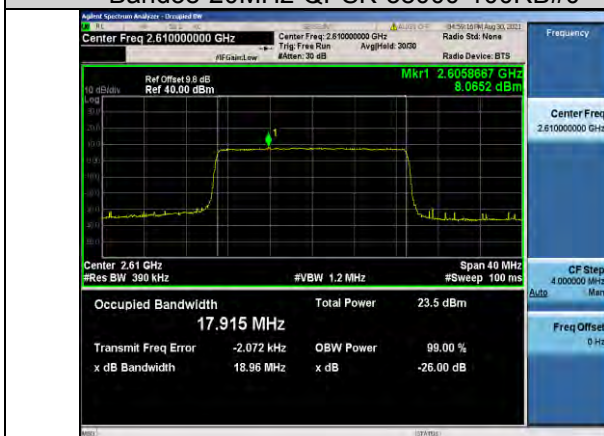

Band38-15MHz-QPSK-38175-75RB#0

Band38-15MHz-16QAM-38175-75RB#0

Band38-20MHz-QPSK-37850-100RB#0

Band38-20MHz-16QAM-37850-100RB#0

Band38-20MHz-QPSK-38000-100RB#0

Band38-20MHz-16QAM-38000-100RB#0

Band38-20MHz-QPSK-38150-100RB#0