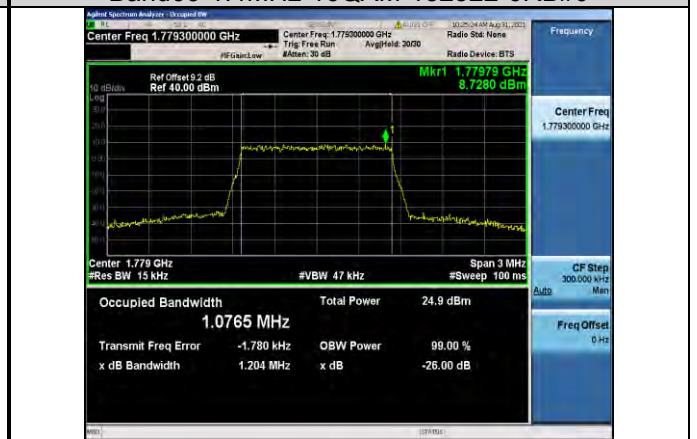

Band66-1.4MHz-16QAM-132322-6RB#0

Band66-1.4MHz-16QAM-132665-6RB#0