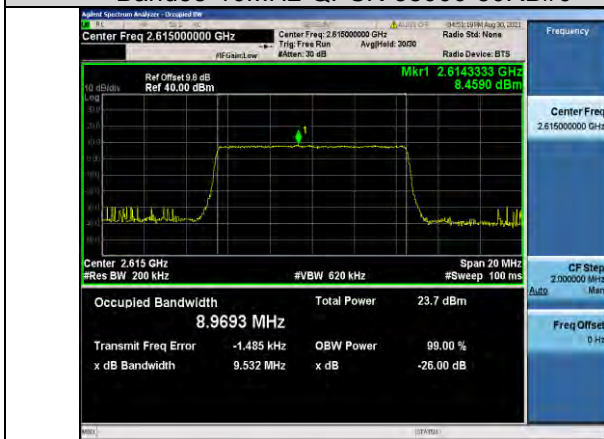

Band38-10MHz-QPSK-38000-50RB#0

Band38-10MHz-QPSK-38200-50RB#0