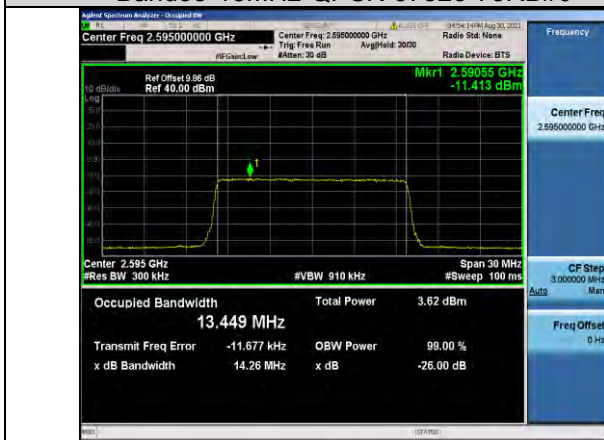

Band38-10MHz-16QAM-38000-50RB#0

Band38-10MHz-QPSK-38200-50RB#0

Band38-10MHz-16QAM-38200-50RB#0

Band38-15MHz-QPSK-37825-75RB#0

Band38-15MHz-16QAM-37825-75RB#0

Band38-15MHz-QPSK-38000-75RB#0

Band38-15MHz-16QAM-38000-75RB#0