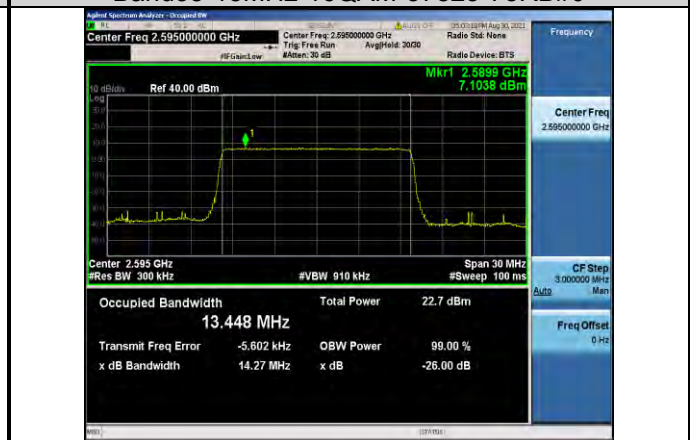

Band38-10MHz-16QAM-38000-50RB#0

Band38-10MHz-QPSK-38200-50RB#0

Band38-10MHz-16QAM-38200-50RB#0

Band38-15MHz-QPSK-37825-75RB#0

Band38-15MHz-16QAM-37825-75RB#0

Band38-15MHz-QPSK-38000-75RB#0

Band38-15MHz-16QAM-38000-75RB#0