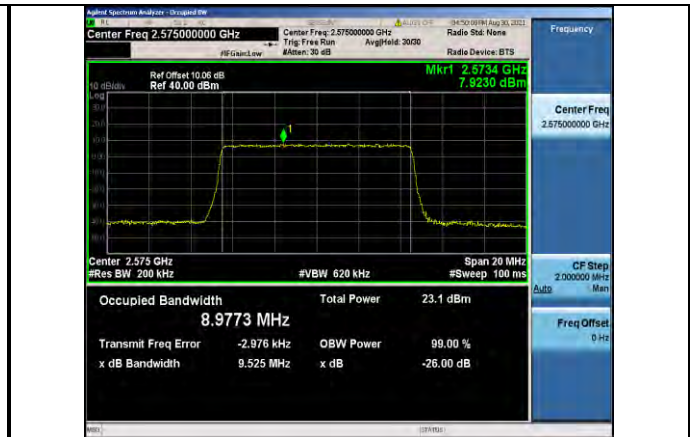

Band38-5MHz-QPSK-38000-25RB#0

Band38-5MHz-16QAM-38000-25RB#0

Band38-5MHz-QPSK-38225-25RB#0

Band38-5MHz-16QAM-38225-25RB#0

Band38-10MHz-QPSK-37800-50RB#0

Band38-10MHz-16QAM-37800-50RB#0

Band38-10MHz-QPSK-38000-50RB#0