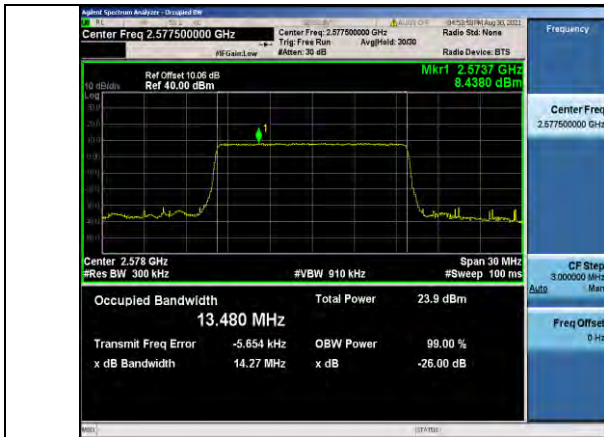

Band38-10MHz-QPSK-38200-50RB#0

Band38-15MHz-QPSK-37825-75RB#0