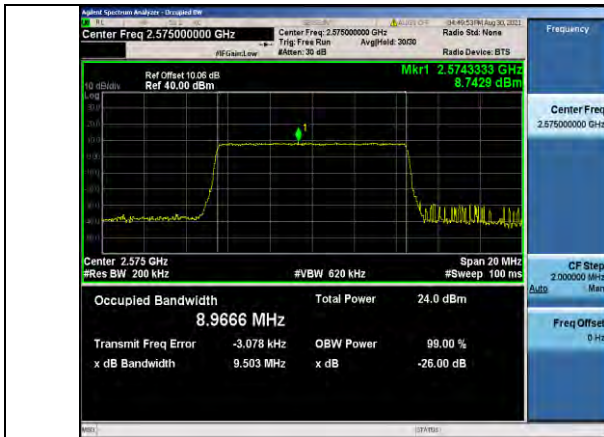

Band38-5MHz-QPSK-38000-25RB#0

Band38-5MHz-16QAM-38000-25RB#0

Band38-5MHz-QPSK-38225-25RB#0

Band38-5MHz-16QAM-38225-25RB#0

Band38-10MHz-QPSK-37800-50RB#0

Band38-10MHz-16QAM-37800-50RB#0

Band38-10MHz-QPSK-38000-50RB#0