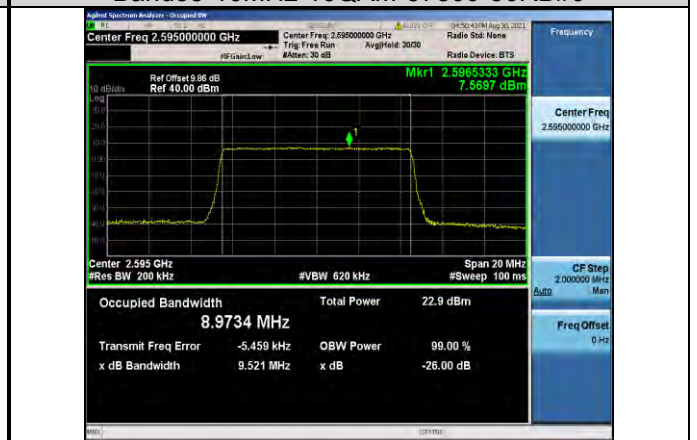

Band38-5MHz-QPSK-38000-25RB#0

Band38-5MHz-16QAM-38000-25RB#0

Band38-5MHz-QPSK-38225-25RB#0

Band38-5MHz-16QAM-38225-25RB#0

Band38-10MHz-QPSK-37800-50RB#0

Band38-10MHz-16QAM-37800-50RB#0

Band38-10MHz-QPSK-38000-50RB#0