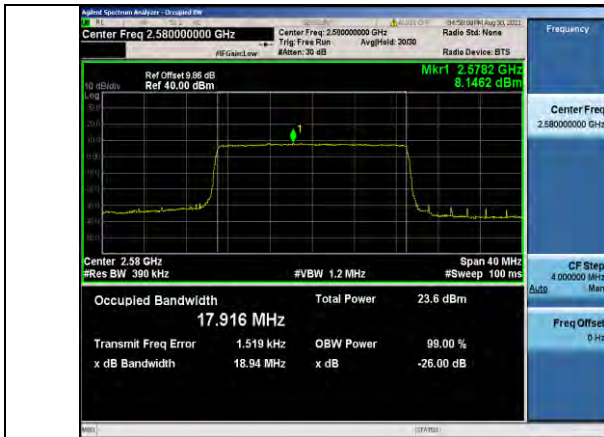

Band38-15MHz-QPSK-38175-75RB#0

Band38-20MHz-QPSK-37850-100RB#0