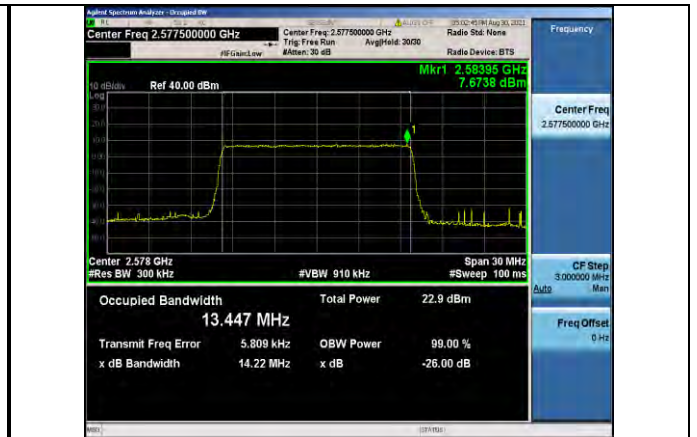

Band38-10MHz-16QAM-38000-50RB#0

Band38-10MHz-QPSK-38200-50RB#0

Band38-10MHz-16QAM-38200-50RB#0

Band38-15MHz-QPSK-37825-75RB#0

Band38-15MHz-16QAM-37825-75RB#0

Band38-15MHz-QPSK-38000-75RB#0

Band38-15MHz-16QAM-38000-75RB#0