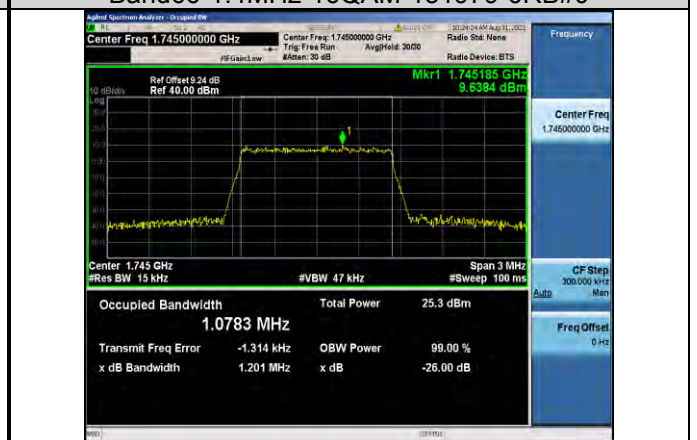

Band41-20MHz-QPSK-40620-100RB#0

Band41-20MHz-16QAM-40620-100RB#0

Band41-20MHz-QPSK-41490-100RB#0

Band41-20MHz-16QAM-41490-100RB#0

Band66-1.4MHz-QPSK-131979-6RB#0

Band66-1.4MHz-16QAM-131979-6RB#0

Band66-1.4MHz-QPSK-132322-6RB#0