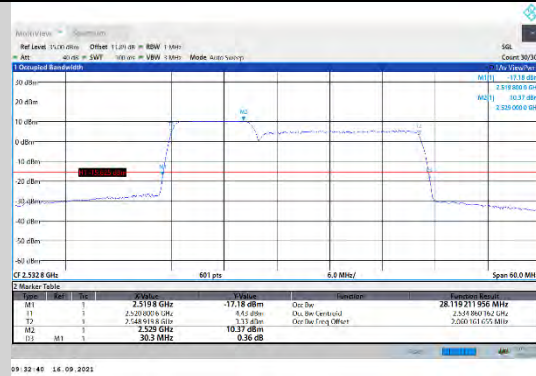

CA_7C-20MHz-20MHz-16QAM-16QAM-21152-21350-100RB#0-100RB#0

CA_7C-10MHz-20MHz-16QAM-16QAM-21150-50RB#0-100RB#0