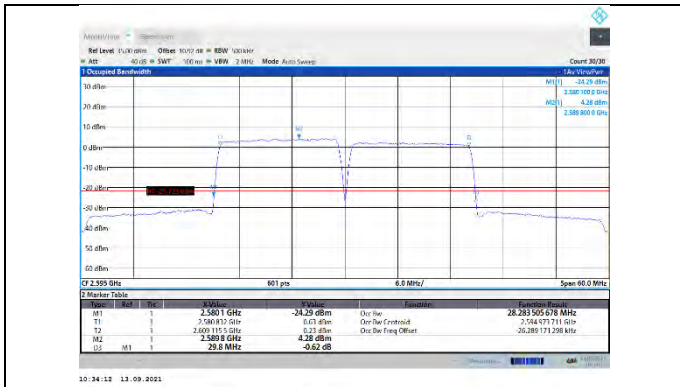

CA_38C-15MHz-15MHz-QPSK-QPSK-37925-38075-75RB#0-75RB#0

CA_38C-15MHz-15MHz-16QAM-16QAM-37925-38075-75#0-75#0