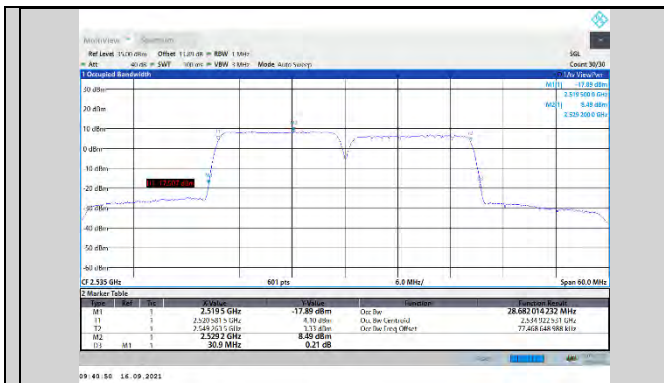

CA_7C-15MHz-10MHz-16QAM-16QAM-21277-2139CA_7C5RB#0-50RB#0

CA_7C-15MHz-15MHz-16QAM-16QAM-21025-21175-75RB#0-75RB#0