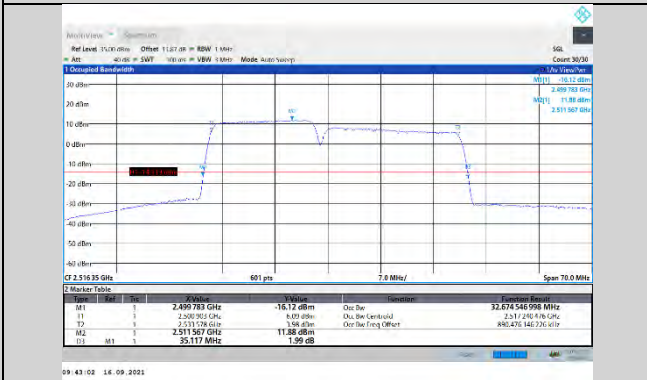

CA_7C-15MHz-15MHz-16QAM-16QAM-21225-21375-75RB#0-75RB#0

CA_7C-15MHz-20MHz-QPSK-QPSK-20828-20999-75RB#0-100RB#0