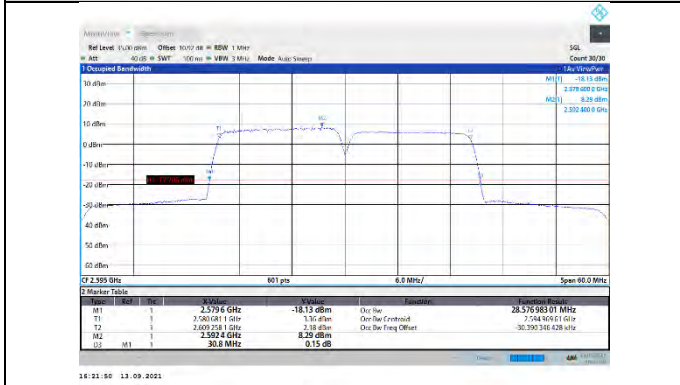

CA\_38C-15MHz-15MHz-16QAM-16QAM-37825-37975-75RB#0-75RB#0

CA\_38C-15MHz-15MHz-16QAM-16QAM-37925-38075-75#0-75#0

CA\_38C-20MHz-20MHz-QPSK-QPSK-37850-38048-100#0-100#0

CA\_38C-15MHz-15MHz-16QAM-16QAM-37925-38075-75RB#0-75RB#0