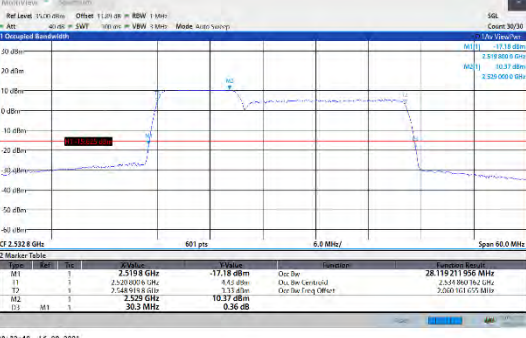

CA_7C-20MHz-20MHz-16QAM-16QAM-21152-21350-100RB#0-100RB#0

CA_7C-10MHz-20MHz-16QAM-16QAM-21006-21150-50RB#0-100RB#0