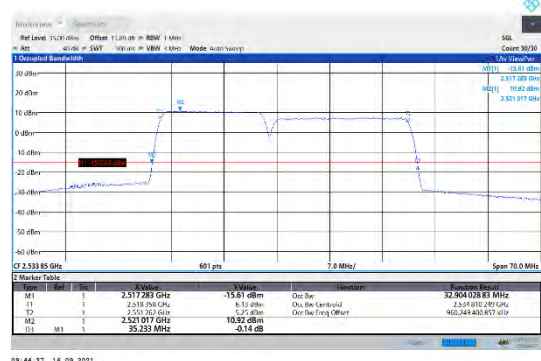

CA\_7C-15MHz-15MHz-16QAM-16QAM-21225-21375-75RB#0-75RB#0

CA\_7C-15MHz-15MHz-QPSK-QPSK-21225-21375-75RB#0-75RB#0

CA\_7C-15MHz-20MHz-QPSK-QPSK-20828-20999-75RB#0-100RB#0

CA\_7C-15MHz-15MHz-16QAM-16QAM-20825-20975-75RB#0-75RB#0