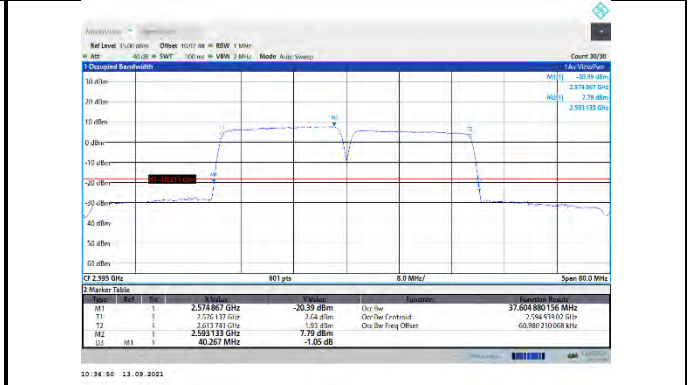

CA_38C-20MHz-20MHz-QPSK-QPSK-37850-38048-100RB#0-100RB#0

CA_38C-20MHz-20MHz-QPSK-QPSK-37901-38099-100#0-100#0