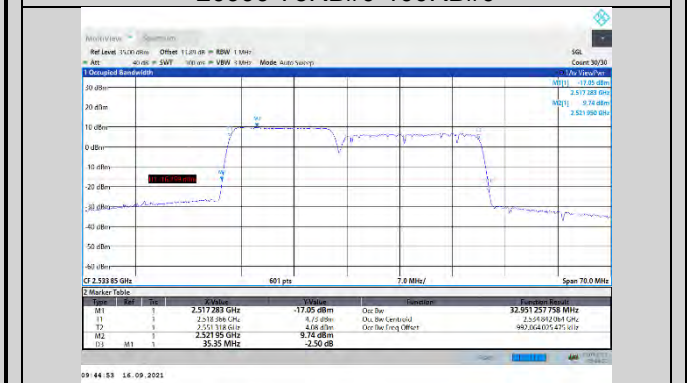

CA_7C-15MHz-20MHz-16QAM-16QAM-20828-20999-75RB#0-100RB#0

CA_7C-15MHz-20MHz-16QAM-16QAM-21003-21174-75RB#0-100RB#0