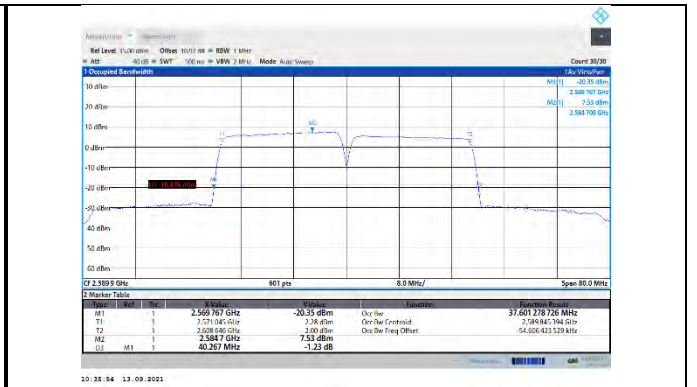

CA_38C-15MHz-15MHz-16QAM-16QAM-37825-37975-75RB#0-75RB#0

CA_38C-20MHz-20MHz-QPSK-QPSK-37850-38048-100#0-100#0