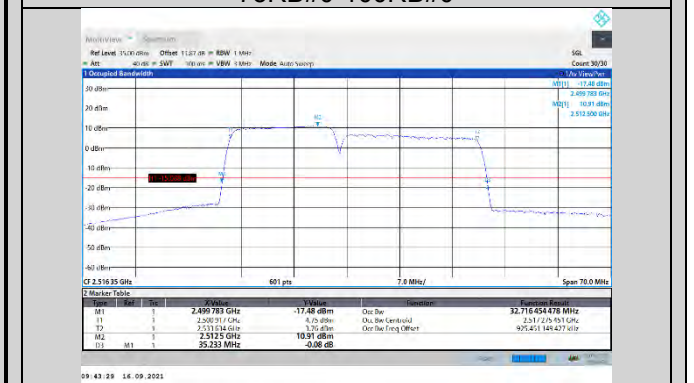

CA\_7C-15MHz-15MHz-16QAM-16QAM-20825-20975-75RB#0-75RB#0

CA\_7C-15MHz-15MHz-16QAM-16QAM-21025-21175-75RB#0-75RB#0

CA\_7C-15MHz-20MHz-QPSK-QPSK-21179-21350-75RB#0-100RB#0

CA\_7C-15MHz-15MHz-16QAM-16QAM-21225-21375-75RB#0-75RB#0