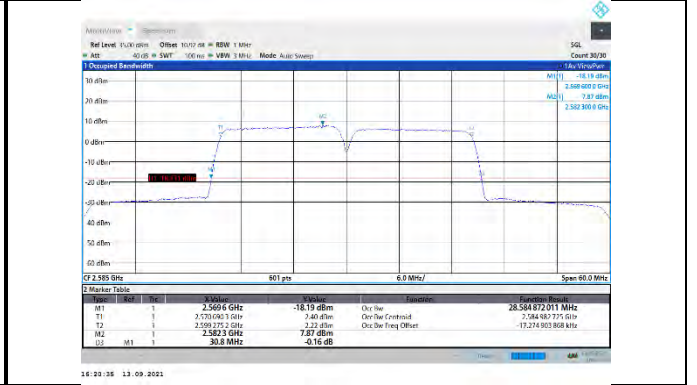

CA\_38C-15MHz-15MHz-QPSK-QPSK-38025-38175-75RB#0-75RB#0

CA\_38C-15MHz-15MHz-QPSK-QPSK-37925-38075-75#0-75#0

CA\_38C-15MHz-15MHz-16QAM-16QAM-37825-37975-75#0-75#0

CA\_38C-15MHz-15MHz-QPSK-QPSK-37925-38075-75RB#0-75RB#0