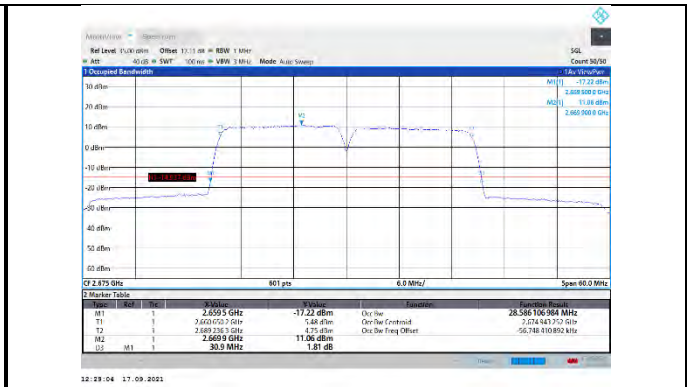

CA_41C-15MHz-10MHz-16QAM-16QAM-39725-39845-75RB#0-50RB#0

CA_41C-15MHz-15MHz-QPSK-QPSK-41365-41515-75RB#0-75RB#0