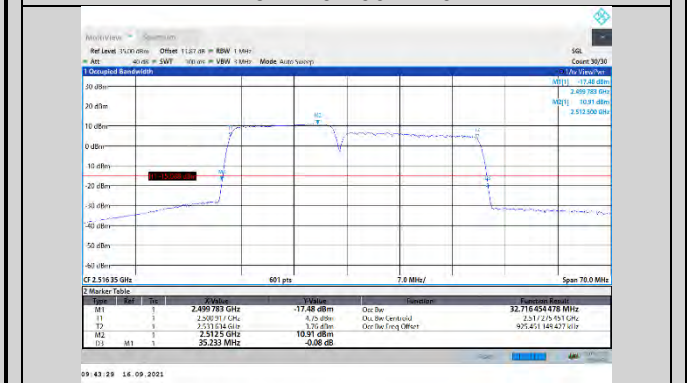

CA\_7C-15MHz-15MHz-16QAM-16QAM-20825-20975-75RB#0-75RB#0

CA\_7C-15MHz-15MHz-16QAM-16QAM-21025-21175-75RB#0-75RB#0

CA\_7C-15MHz-20MHz-QPSK-QPSK-21179-21350-75RB#0-100RB#0

CA\_7C-15MHz-15MHz-16QAM-16QAM-21225-21375-75RB#0-75RB#0