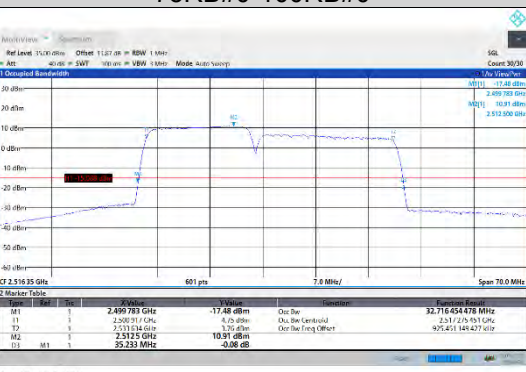

CA_7C-15MHz-20MHz-QPSK-QPSK-21179-21350-75RB#0-100RB#0

CA_7C-15MHz-20MHz-16QAM-16QAM-20828-20999-75RB#0-100RB#0