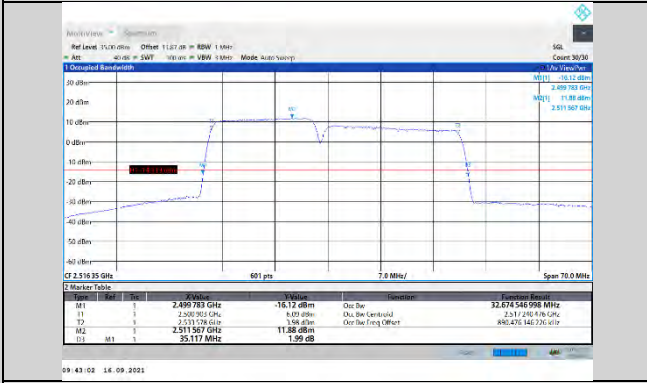

CA_7C-15MHz-15MHz-16QAM-16QAM-21225-21375-75RB#0-75RB#0

CA_7C-15MHz-20MHz-QPSK-QPSK-20828-20999-75RB#0-100RB#0