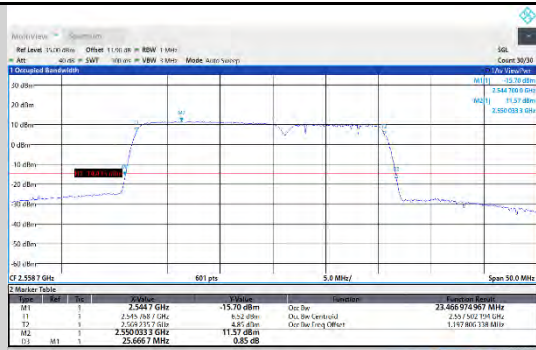

CA_7C-15MHz-10MHz-QPSK-QPSK-21277-2139CA_7C5RB#0-50RB#0