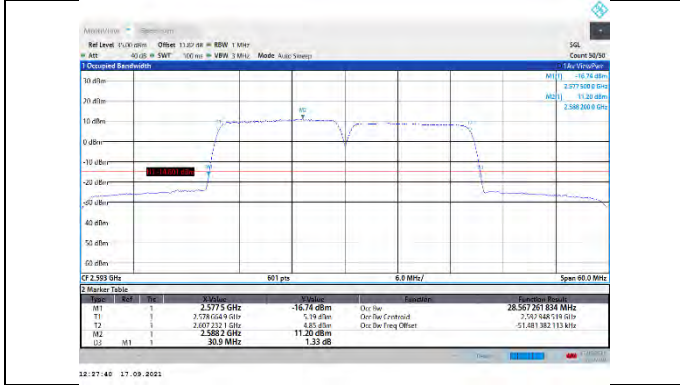

CA_41C-15MHz-15MHz-QPSK-QPSK-39725-39875-75RB#0-75RB#0

CA_41C-15MHz-15MHz-QPSK-QPSK-40545-40695-75RB#0-75RB#0