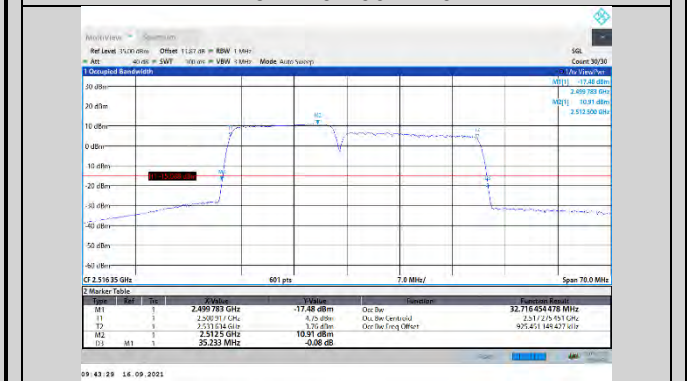

CA\_7C-15MHz-15MHz-16QAM-16QAM-20825-20975-75RB#0-75RB#0

CA\_7C-15MHz-15MHz-16QAM-16QAM-21025-21175-75RB#0-75RB#0

CA\_7C-15MHz-20MHz-QPSK-QPSK-21179-21350-75RB#0-100RB#0

CA\_7C-15MHz-15MHz-16QAM-16QAM-21225-21375-75RB#0-75RB#0