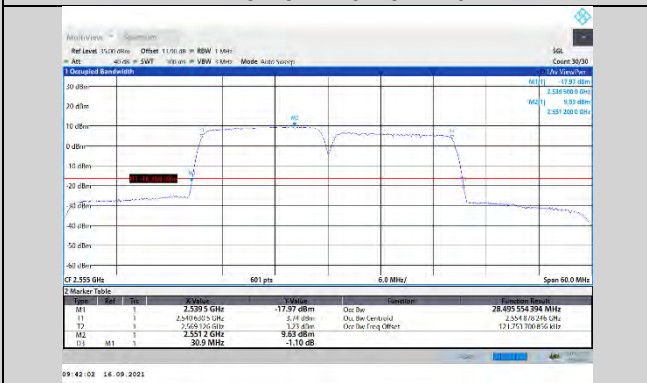

CA\_7C-15MHz-15MHz-16QAM-16QAM-20825-20975-75RB#0-75RB#0

CA\_7C-15MHz-15MHz-16QAM-16QAM-21025-21175-75RB#0-75RB#0

CA\_7C-15MHz-20MHz-QPSK-QPSK-21179-21350-75RB#0-100RB#0

CA\_7C-15MHz-15MHz-16QAM-16QAM-21225-21375-75RB#0-75RB#0