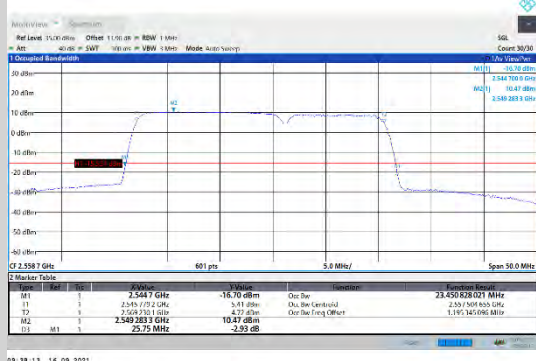

CA_7C-15MHz-10MHz-16QAM-16QAM-21051-21171-75RB#0-50RB#0

CA_7C-15MHz-10MHz-16QAM-16QAM-21277-2139CA_7C5RB#0-50RB#0