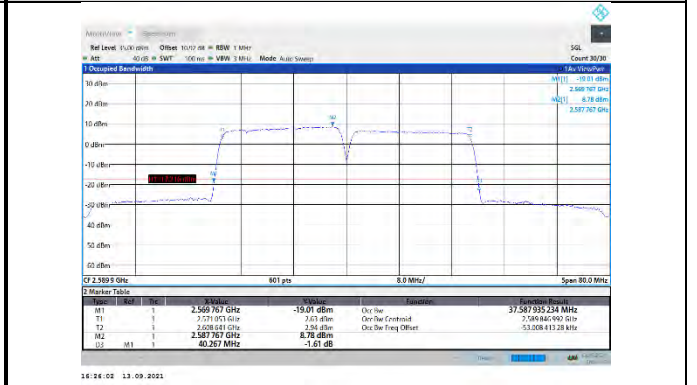

CA\_38C-15MHz-15MHz-16QAM-16QAM-37825-37975-75RB#0-75RB#0

CA\_38C-15MHz-15MHz-16QAM-16QAM-37925-38075-75#0-75#0

CA\_38C-20MHz-20MHz-QPSK-QPSK-37850-38048-100#0-100#0

CA\_38C-15MHz-15MHz-16QAM-16QAM-37925-38075-75RB#0-75RB#0