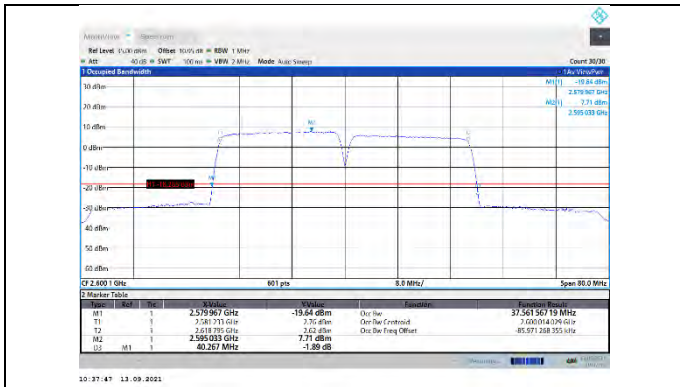

CA_38C-15MHz-15MHz-16QAM-16QAM-38025-38175-75RB#0-75RB#0

CA_38C-20MHz-20MHz-QPSK-QPSK-37952-38150-100#0-100#0