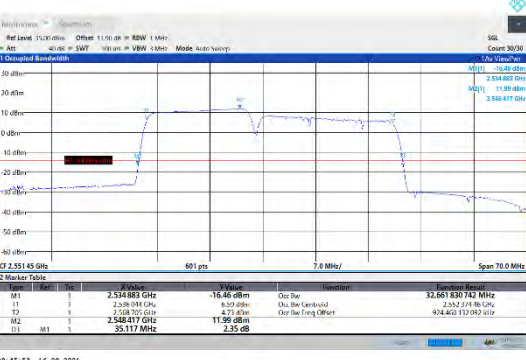

CA_7C-15MHz-15MHz-16QAM-16QAM-20825-20975-75RB#0-75RB#0

CA_7C-15MHz-20MHz-QPSK-QPSK-21179-21350-75RB#0-100RB#0