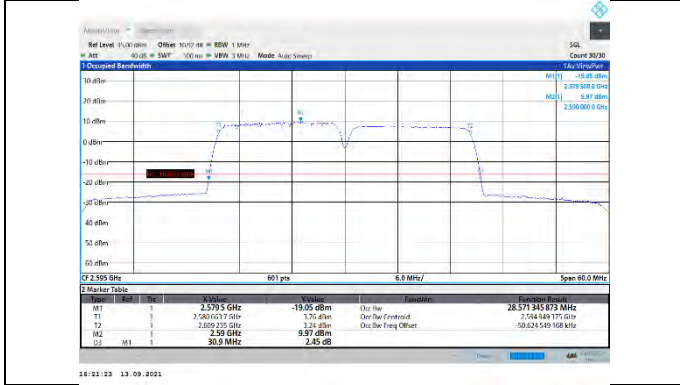

CA_38C-15MHz-15MHz-QPSK-QPSK-37925-38075-75#0-75#0

CA_38C-15MHz-15MHz-QPSK-QPSK-37925-38075-75RB#0-75RB#0