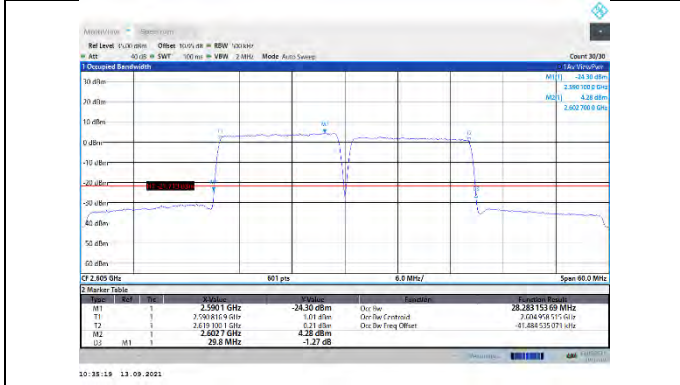

CA_38C-15MHz-15MHz-16QAM-16QAM-37925-38075-75RB#0-75RB#0

CA_38C-15MHz-15MHz-16QAM-16QAM-38025-38175-75#0-75#0