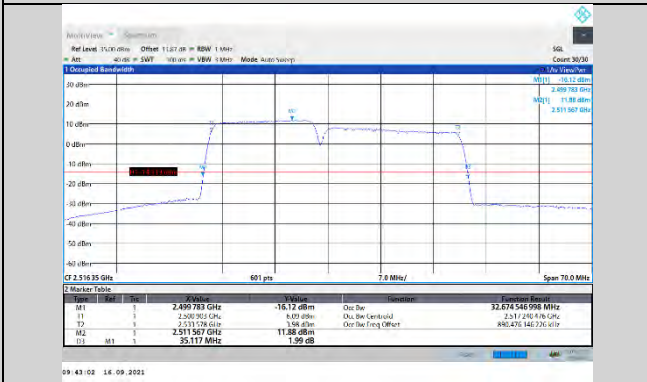

CA_7C-15MHz-15MHz-16QAM-16QAM-21225-21375-75RB#0-75RB#0

CA_7C-15MHz-20MHz-QPSK-QPSK-20828-20999-75RB#0-100RB#0