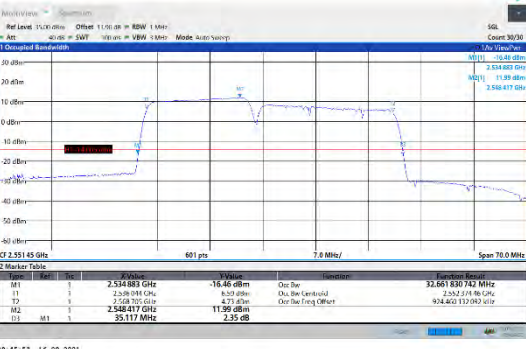

CA_7C-15MHz-15MHz-16QAM-16QAM-20825-20975-75RB#0-75RB#0

CA_7C-15MHz-20MHz-QPSK-QPSK-21179-21350-75RB#0-100RB#0