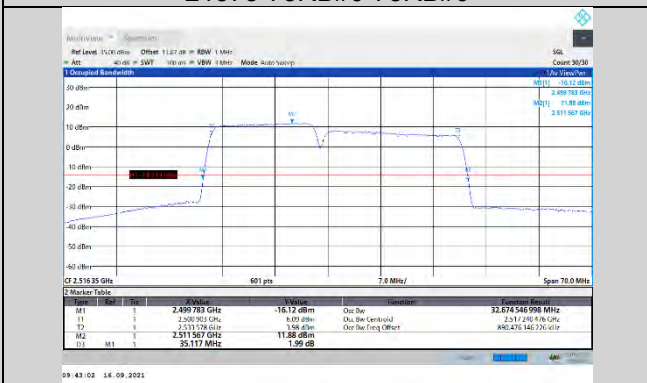

CA_7C-15MHz-15MHz-16QAM-16QAM-21225-21375-75RB#0-75RB#0

CA_7C-15MHz-20MHz-QPSK-QPSK-20828-20999-75RB#0-100RB#0