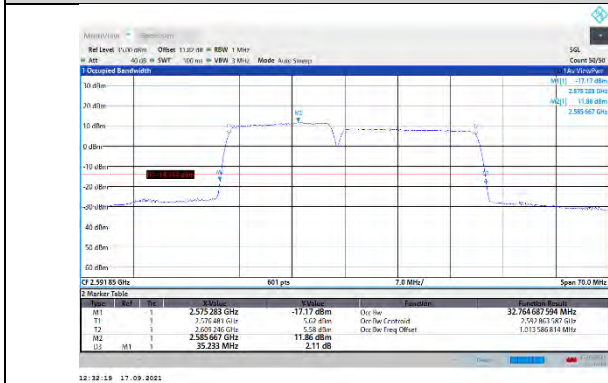

CA_41C-15MHz-20MHz-QPSK-QPSK-39728-39899-75RB#0-100RB#0

CA_41C-15MHz-20MHz-QPSK-QPSK-40523-40694-75RB#0-100RB#0