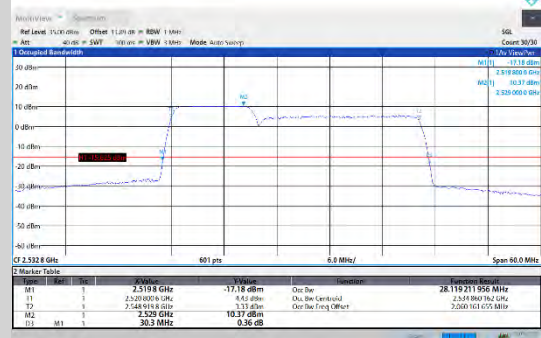

CA_7C-20MHz-20MHz-16QAM-16QAM-21152-21350-100RB#0-100RB#0

CA_7C-10MHz-20MHz-16QAM-16QAM-21150-50RB#0-100RB#0