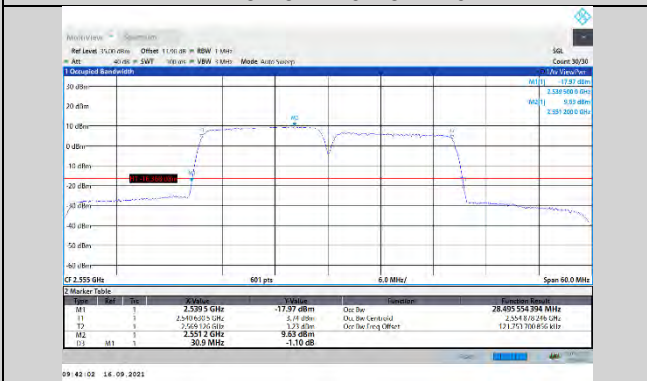

CA\_7C-15MHz-15MHz-16QAM-16QAM-20825-20975-75RB#0-75RB#0

CA\_7C-15MHz-15MHz-16QAM-16QAM-21025-21175-75RB#0-75RB#0

CA\_7C-15MHz-20MHz-QPSK-QPSK-21179-21350-75RB#0-100RB#0

CA\_7C-15MHz-15MHz-16QAM-16QAM-21225-21375-75RB#0-75RB#0