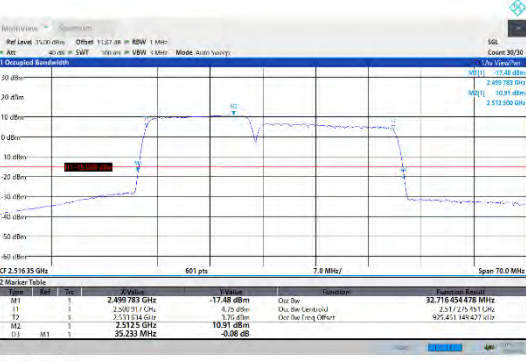

CA_7C-15MHz-20MHz-QPSK-QPSK-21179-21350-75RB#0-100RB#0

CA_7C-15MHz-20MHz-16QAM-16QAM-20828-20999-75RB#0-100RB#0