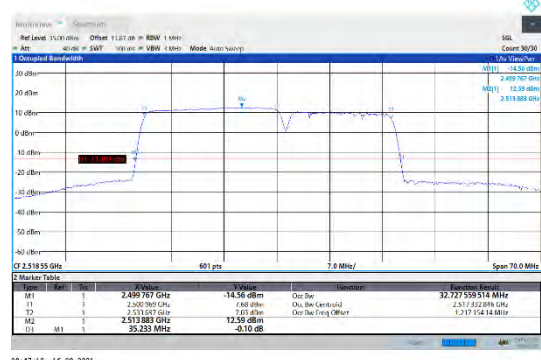

CA_7C-15MHz-20MHz-QPSK-QPSK-21003-21174-75RB#0-100RB#0

CA_7C-20MHz-15MHz-QPSK-QPSK-20850-21021-100RB#0-75RB#0