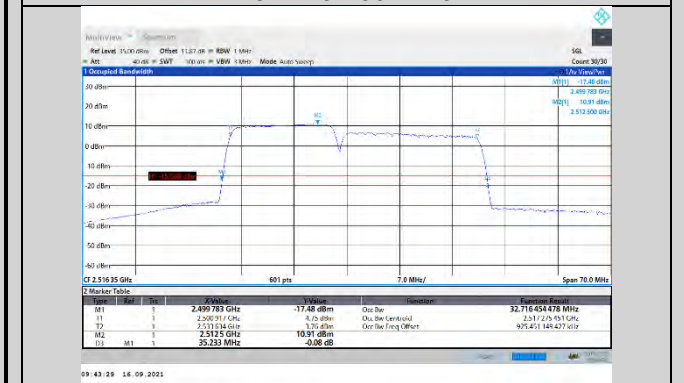

CA\_7C-15MHz-15MHz-16QAM-16QAM-20825-20975-75RB#0-75RB#0

CA\_7C-15MHz-15MHz-16QAM-16QAM-21025-21175-75RB#0-75RB#0

CA\_7C-15MHz-20MHz-QPSK-QPSK-21179-21350-75RB#0-100RB#0

CA\_7C-15MHz-15MHz-16QAM-16QAM-21225-21375-75RB#0-75RB#0