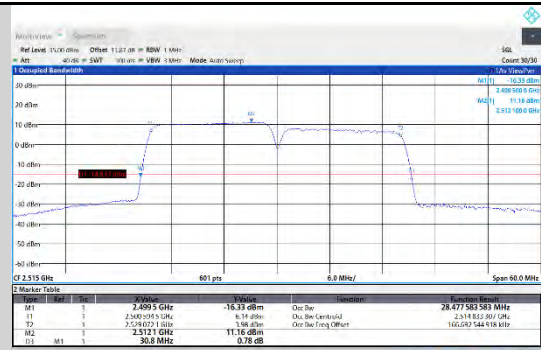

CA_7C-15MHz-15MHz-QPSK-QPSK-20825-20975-75RB#0-75RB#0