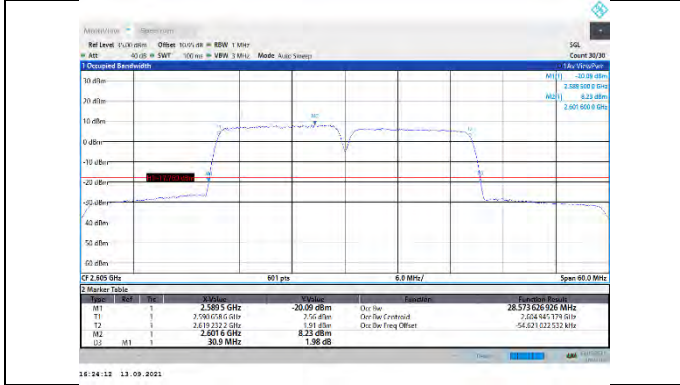

CA_38C-15MHz-15MHz-16QAM-16QAM-38025-38175-75#0-75#0

CA_38C-15MHz-15MHz-16QAM-16QAM-38025-38175-75RB#0-75RB#0