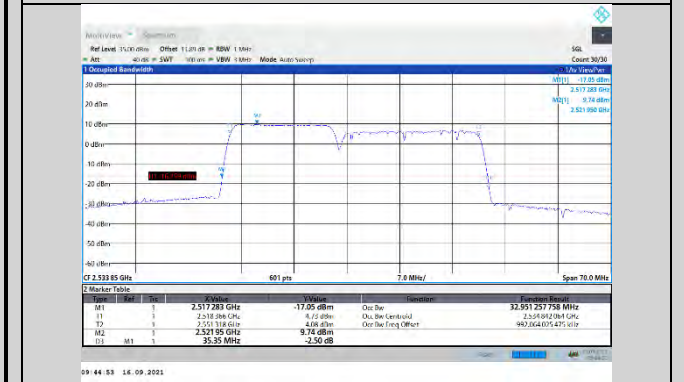

CA_7C-15MHz-20MHz-16QAM-16QAM-20828-20999-75RB#0-100RB#0

CA_7C-15MHz-20MHz-16QAM-16QAM-21003-21174-75RB#0-100RB#0