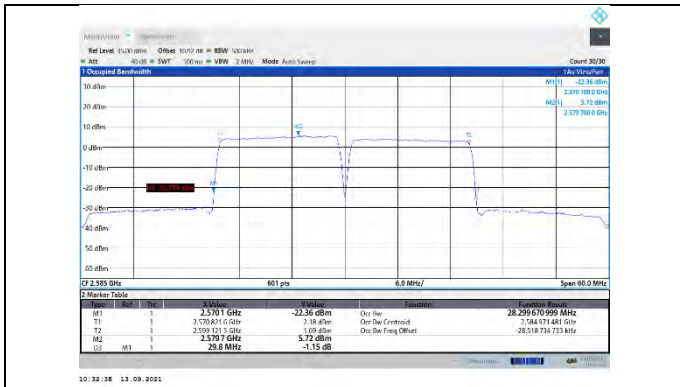

Band66-20MHz-QPSK-132572-100RB#0

CA_38C-15MHz-15MHz-QPSK-37825-37975-75#0-75#0