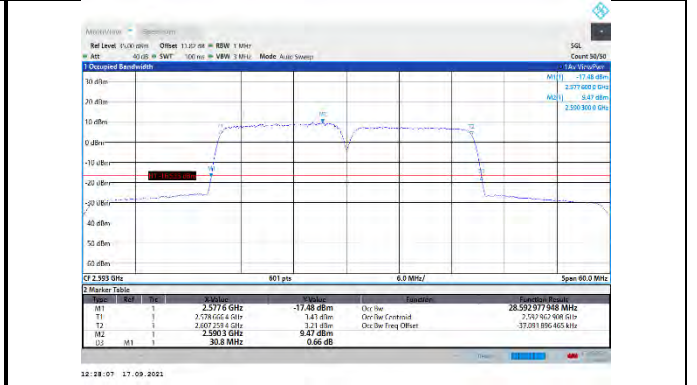

CA_41C-15MHz-15MHz-16QAM-16QAM-39725-39875-75RB#0-75RB#0

CA_41C-15MHz-15MHz-16QAM-16QAM-40545-40695-75RB#0-75RB#0