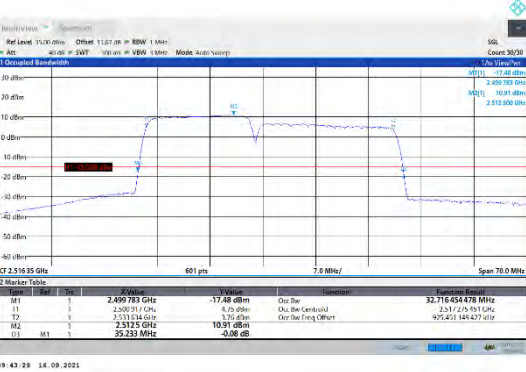

CA_7C-15MHz-20MHz-QPSK-QPSK-21179-21350-75RB#0-100RB#0

CA_7C-15MHz-20MHz-16QAM-16QAM-20828-20999-75RB#0-100RB#0