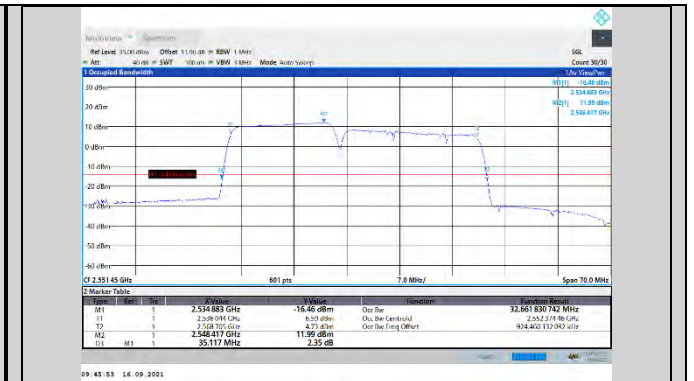

CA_7C-15MHz-15MHz-16QAM-16QAM-20825-20975-75RB#0-75RB#0

CA_7C-15MHz-20MHz-QPSK-QPSK-21179-21350-75RB#0-100RB#0