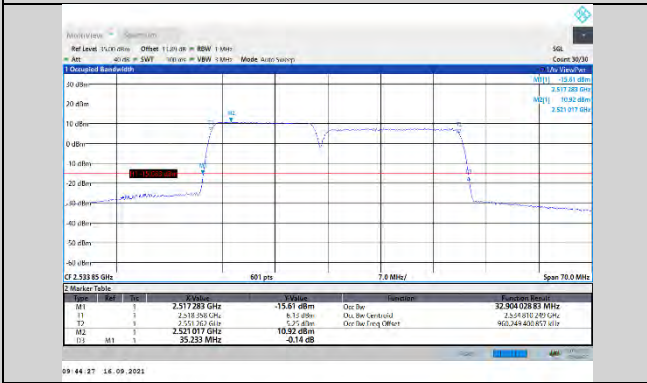

CA_7C-15MHz-20MHz-QPSK-QPSK-20828-20999-75RB#0-100RB#0

CA_7C-15MHz-20MHz-QPSK-QPSK-21003-21174-75RB#0-100RB#0