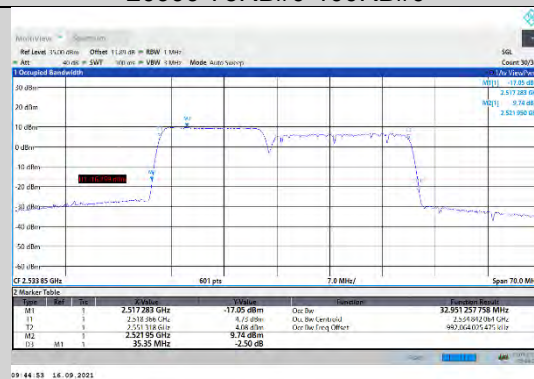

CA_7C-15MHz-20MHz-16QAM-16QAM-20828-20999-75RB#0-100RB#0

CA_7C-15MHz-20MHz-16QAM-16QAM-21003-21174-75RB#0-100RB#0