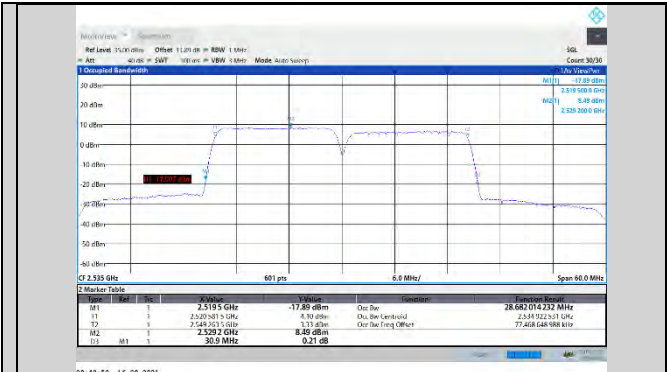

CA\_7C-15MHz-10MHz-16QAM-16QAM-21051-21171-75RB#0-50RB#0

CA\_7C-15MHz-15MHz-QPSK-QPSK-21225-21375-75RB#0-75RB#0

CA\_7C-15MHz-10MHz-16QAM-16QAM-21277-2139CA\_7C5RB#0-50RB#0

CA\_7C-15MHz-15MHz-16QAM-16QAM-20825-20975-75RB#0-75RB#0