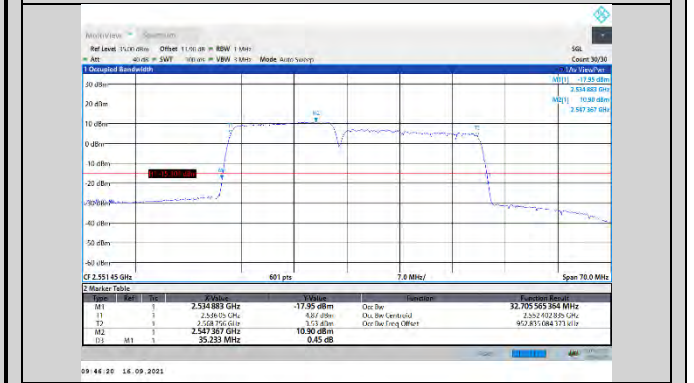

CA_7C-15MHz-20MHz-16QAM-16QAM-21003-21174-75RB#0-100RB#0

CA_7C-15MHz-20MHz-16QAM-16QAM-21179-21350-75RB#0-100RB#0