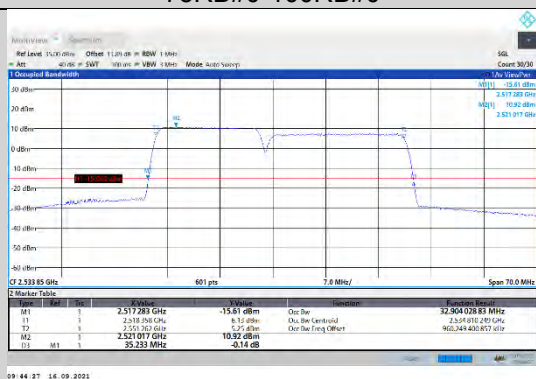

CA_7C-15MHz-20MHz-QPSK-QPSK-20828-20999-75RB#0-100RB#0

CA_7C-15MHz-20MHz-QPSK-QPSK-21003-21174-75RB#0-100RB#0