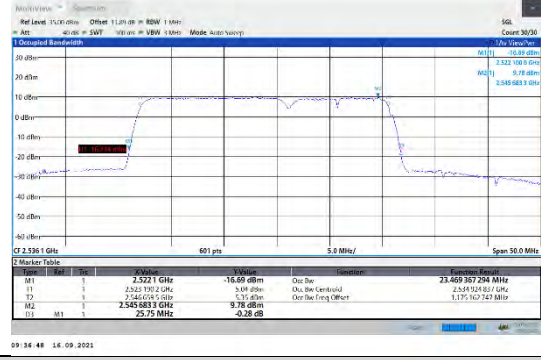

CA_7C-15MHz-10MHz-16QAM-16QAM-20825-20945-75RB#0-50RB#0

CA_7C-15MHz-10MHz-16QAM-16QAM-21051-21171-75RB#0-50RB#0