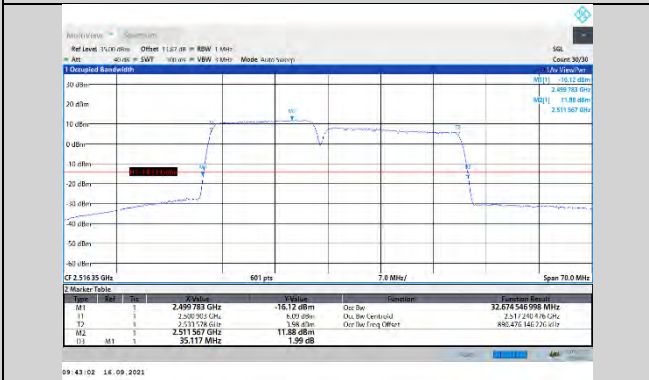

CA\_7C-15MHz-15MHz-16QAM-16QAM-21025-21175-75RB#0-75RB#0

CA\_7C-15MHz-20MHz-QPSK-QPSK-21179-21350-75RB#0-100RB#0

CA\_7C-15MHz-15MHz-16QAM-16QAM-21225-21375-75RB#0-75RB#0

CA\_7C-15MHz-20MHz-16QAM-16QAM-20828-20999-75RB#0-100RB#0