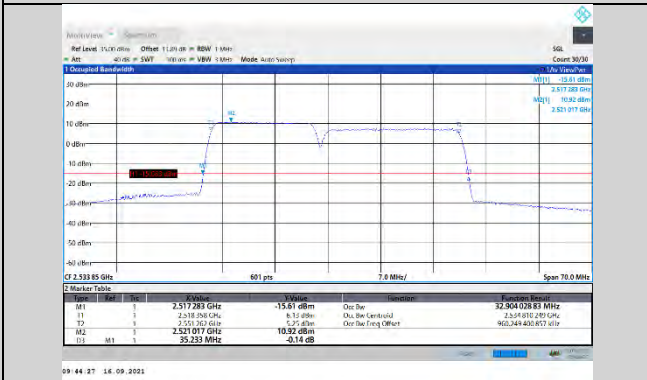

CA_7C-15MHz-20MHz-QPSK-QPSK-20828-20999-75RB#0-100RB#0

CA_7C-15MHz-20MHz-QPSK-QPSK-21003-21174-75RB#0-100RB#0