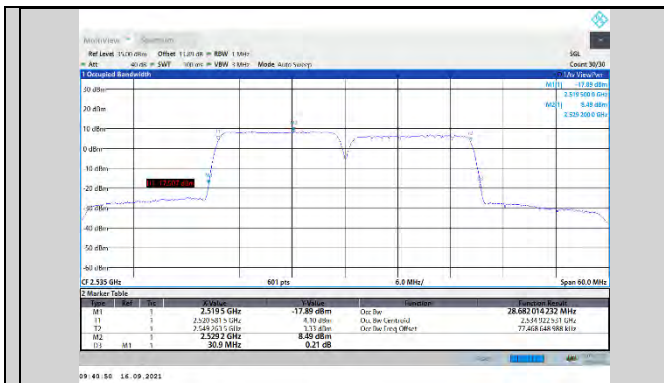

CA\_7C-15MHz-10MHz-16QAM-16QAM-21051-21171-75RB#0-50RB#0

CA\_7C-15MHz-15MHz-QPSK-QPSK-21225-21375-75RB#0-75RB#0

CA\_7C-15MHz-10MHz-16QAM-16QAM-21277-2139CA\_7C5RB#0-50RB#0

CA\_7C-15MHz-15MHz-16QAM-16QAM-20825-20975-75RB#0-75RB#0