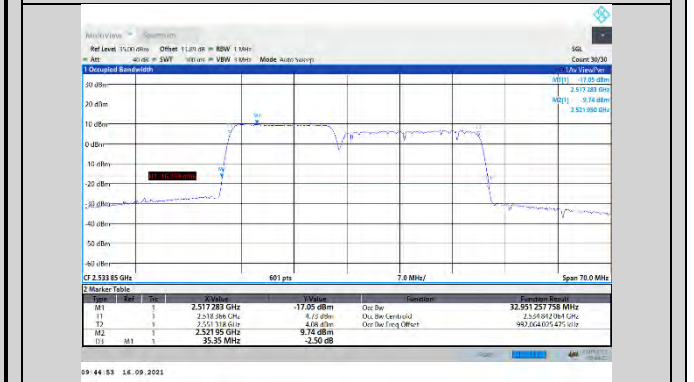

CA_7C-15MHz-20MHz-16QAM-16QAM-20828-20999-75RB#0-100RB#0

CA_7C-15MHz-20MHz-16QAM-16QAM-21003-21174-75RB#0-100RB#0