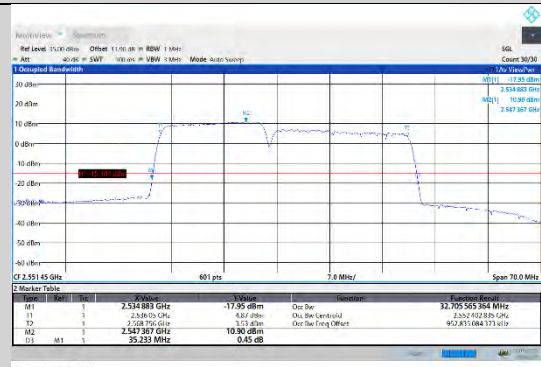

CA_7C-15MHz-20MHz-16QAM-16QAM-21003-21174-75RB#0-100RB#0

CA_7C-15MHz-20MHz-16QAM-16QAM-21179-21350-75RB#0-100RB#0