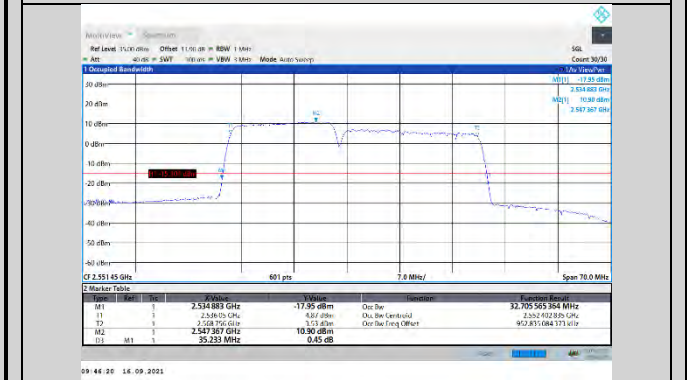

CA_7C-15MHz-20MHz-16QAM-16QAM-21003-21174-75RB#0-100RB#0

CA_7C-15MHz-20MHz-16QAM-16QAM-21179-21350-75RB#0-100RB#0