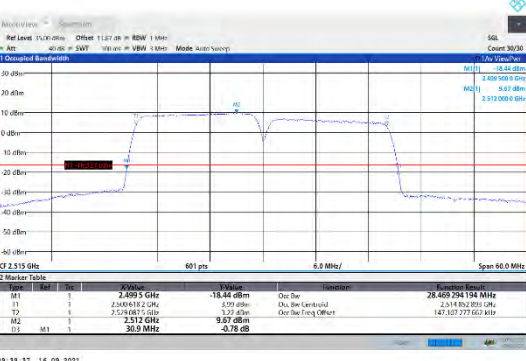

CA_7C-15MHz-15MHz-QPSK-QPSK-21225-21375-75RB#0-75RB#0

CA_7C-15MHz-15MHz-16QAM-16QAM-20825-20975-75RB#0-75RB#0