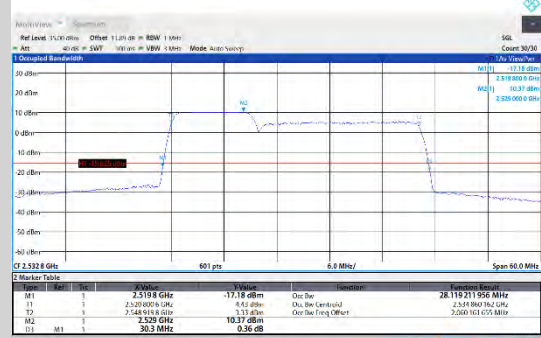

CA_7C-20MHz-20MHz-16QAM-16QAM-21152-21350-100RB#0-100RB#0

CA_7C-10MHz-20MHz-16QAM-16QAM-21150-50RB#0-100RB#0