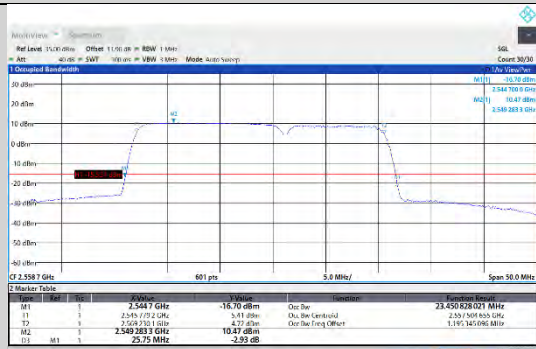

CA_7C-15MHz-10MHz-16QAM-16QAM-21051-21171-75RB#0-50RB#0

CA_7C-15MHz-10MHz-16QAM-16QAM-21277-2139CA_7C5RB#0-50RB#0