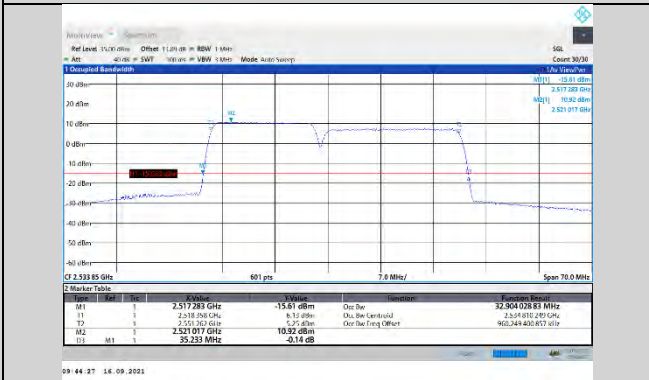

CA_7C-15MHz-20MHz-QPSK-QPSK-20828-20999-75RB#0-100RB#0

CA_7C-15MHz-20MHz-QPSK-QPSK-21003-21174-75RB#0-100RB#0