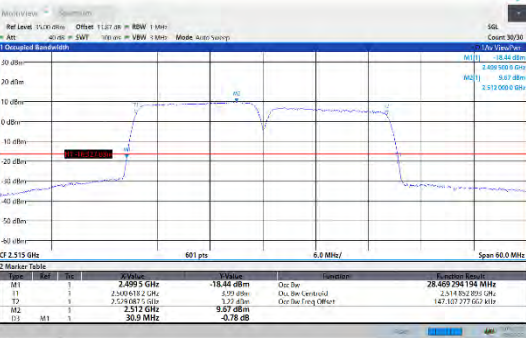

CA_7C-15MHz-15MHz-QPSK-QPSK-21225-21375-75RB#0-75RB#0

CA_7C-15MHz-15MHz-16QAM-16QAM-20825-20975-75RB#0-75RB#0