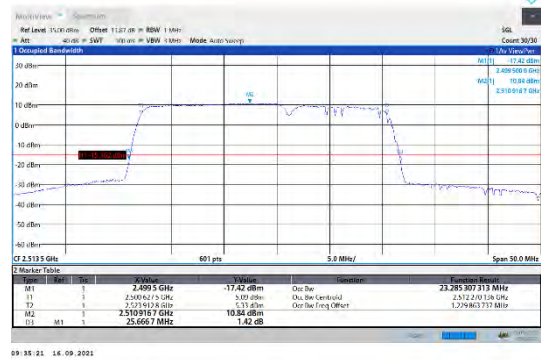

CA_7C-15MHz-10MHz-QPSK-QPSK-21277-2139CA_7C5RB#0-50RB#0

CA_7C-15MHz-10MHz-16QAM-16QAM-20825-20945-75RB#0-50RB#0