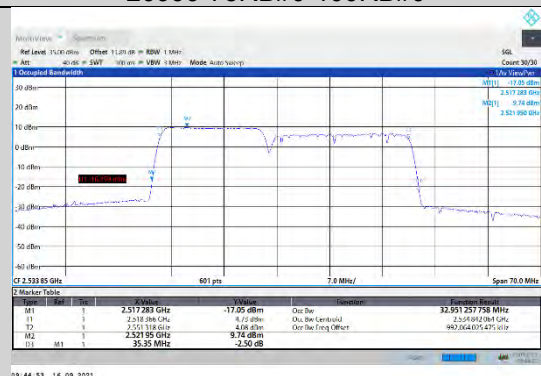

CA_7C-15MHz-20MHz-16QAM-16QAM-20828-20999-75RB#0-100RB#0

CA_7C-15MHz-20MHz-16QAM-16QAM-21003-21174-75RB#0-100RB#0