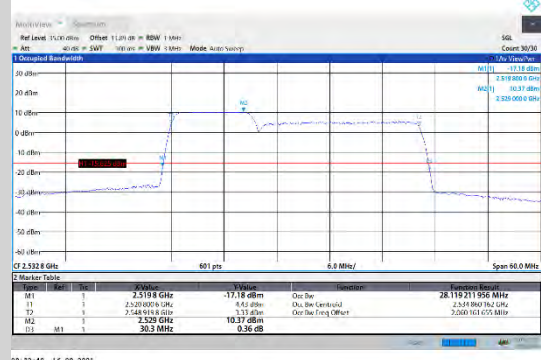

CA_7C-20MHz-20MHz-16QAM-16QAM-21152-21350-100RB#0-100RB#0

CA_7C-10MHz-20MHz-16QAM-16QAM-21150-50RB#0-100RB#0