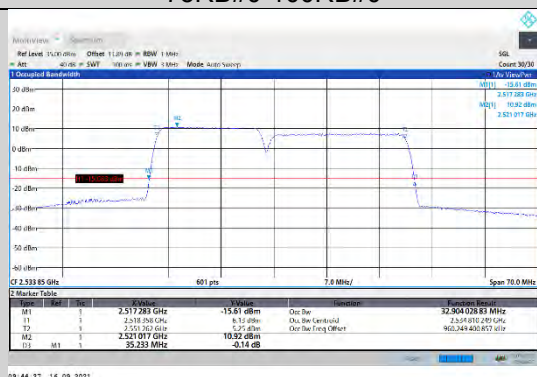

CA_7C-15MHz-20MHz-QPSK-QPSK-20828-20999-75RB#0-100RB#0

CA_7C-15MHz-20MHz-QPSK-QPSK-21003-21174-75RB#0-100RB#0