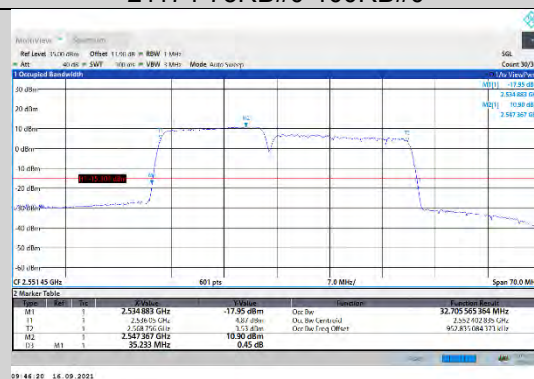

CA_7C-15MHz-20MHz-16QAM-16QAM-21003-21174-75RB#0-100RB#0

CA_7C-15MHz-20MHz-16QAM-16QAM-21179-21350-75RB#0-100RB#0