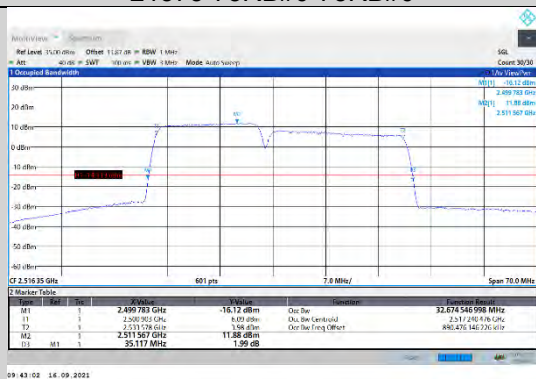

CA\_7C-15MHz-15MHz-16QAM-16QAM-21025-21175-75RB#0-75RB#0

CA\_7C-15MHz-20MHz-QPSK-QPSK-21179-21350-75RB#0-100RB#0

CA\_7C-15MHz-15MHz-16QAM-16QAM-21225-21375-75RB#0-75RB#0

CA\_7C-15MHz-20MHz-16QAM-16QAM-20828-20999-75RB#0-100RB#0