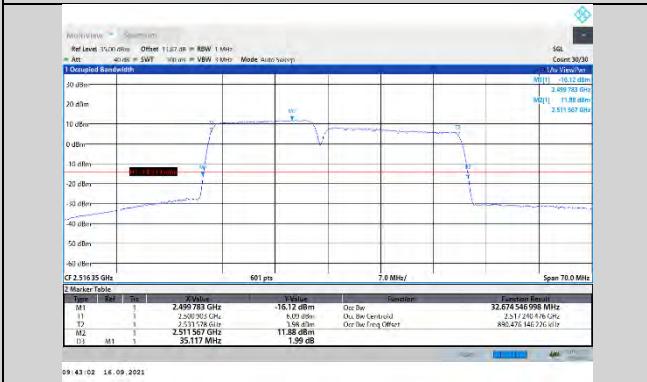

CA\_7C-15MHz-15MHz-16QAM-16QAM-21025-21175-75RB#0-75RB#0

CA\_7C-15MHz-20MHz-QPSK-QPSK-21179-21350-75RB#0-100RB#0

CA\_7C-15MHz-15MHz-16QAM-16QAM-21225-21375-75RB#0-75RB#0

CA\_7C-15MHz-20MHz-16QAM-16QAM-20828-20999-75RB#0-100RB#0