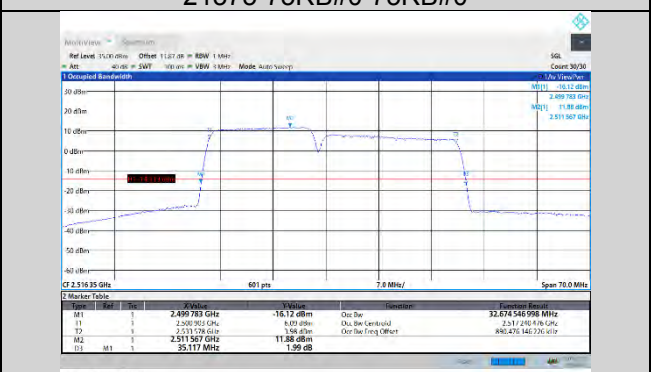

CA\_7C-15MHz-15MHz-16QAM-16QAM-21025-21175-75RB#0-75RB#0

CA\_7C-15MHz-20MHz-QPSK-QPSK-21179-21350-75RB#0-100RB#0

CA\_7C-15MHz-15MHz-16QAM-16QAM-21225-21375-75RB#0-75RB#0

CA\_7C-15MHz-20MHz-16QAM-16QAM-20828-20999-75RB#0-100RB#0