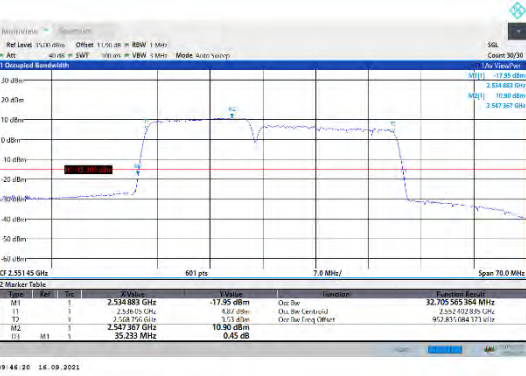

CA_7C-15MHz-20MHz-16QAM-16QAM-21003-21174-75RB#0-100RB#0

CA_7C-15MHz-20MHz-16QAM-16QAM-21179-21350-75RB#0-100RB#0