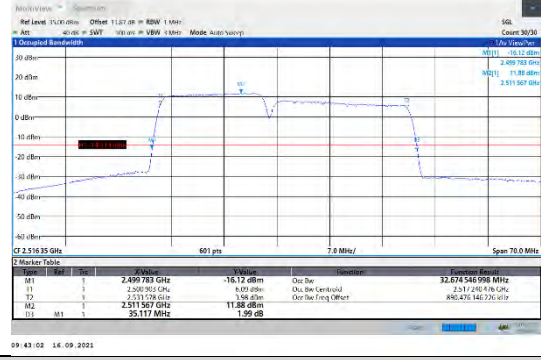

CA_7C-15MHz-15MHz-16QAM-16QAM-21225-21375-75RB#0-75RB#0

CA_7C-15MHz-20MHz-QPSK-QPSK-20828-20999-75RB#0-100RB#0