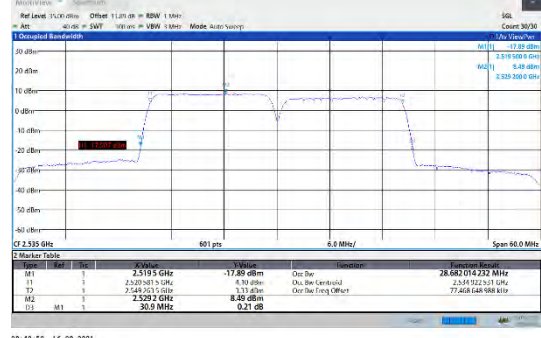

CA_7C-15MHz-10MHz-16QAM-16QAM-21277-2139CA_7C5RB#0-50RB#0

CA_7C-15MHz-15MHz-16QAM-16QAM-21025-21175-75RB#0-75RB#0