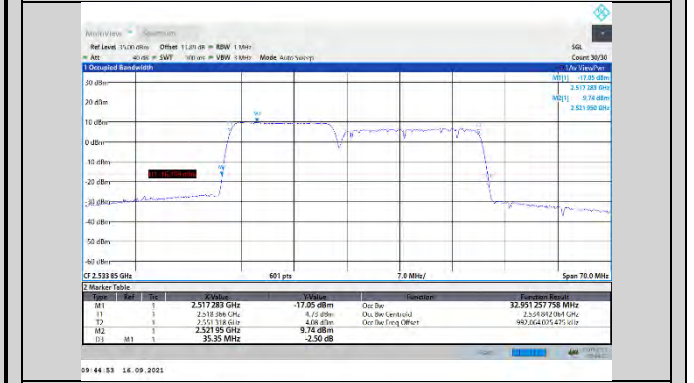

CA_7C-15MHz-20MHz-16QAM-16QAM-20828-20999-75RB#0-100RB#0

CA_7C-15MHz-20MHz-16QAM-16QAM-21003-21174-75RB#0-100RB#0