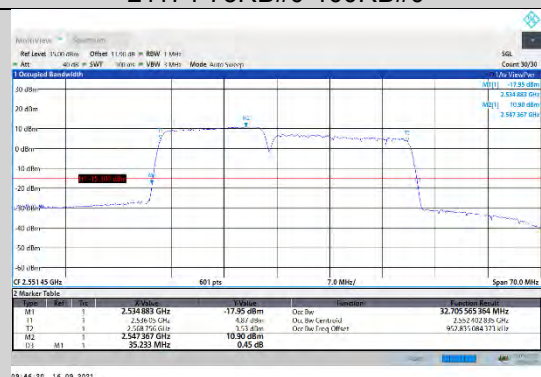

CA_7C-15MHz-20MHz-16QAM-16QAM-21003-21174-75RB#0-100RB#0

CA_7C-15MHz-20MHz-16QAM-16QAM-21179-21350-75RB#0-100RB#0