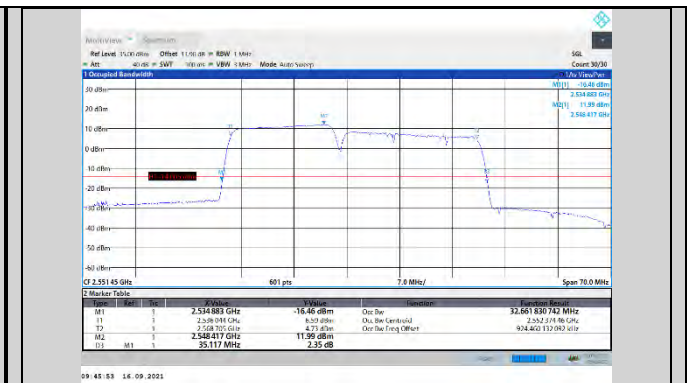

CA_7C-15MHz-15MHz-16QAM-16QAM-20825-20975-75RB#0-75RB#0

CA_7C-15MHz-20MHz-QPSK-QPSK-21179-21350-75RB#0-100RB#0