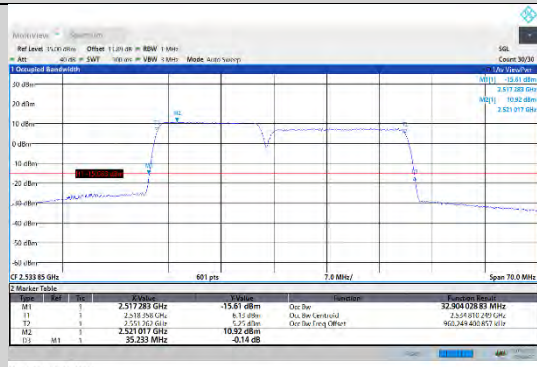

CA_7C-15MHz-20MHz-QPSK-QPSK-20828-20999-75RB#0-100RB#0

CA_7C-15MHz-20MHz-QPSK-QPSK-21003-21174-75RB#0-100RB#0