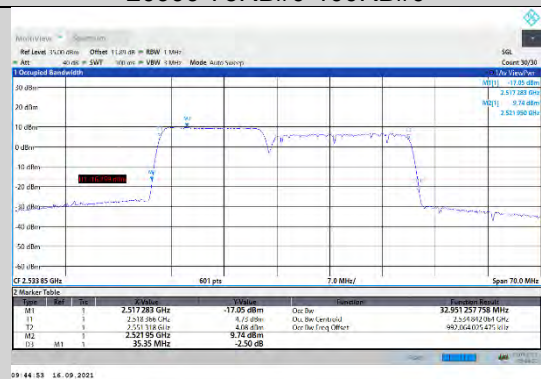

CA_7C-15MHz-20MHz-16QAM-16QAM-20828-20999-75RB#0-100RB#0

CA_7C-15MHz-20MHz-16QAM-16QAM-21003-21174-75RB#0-100RB#0