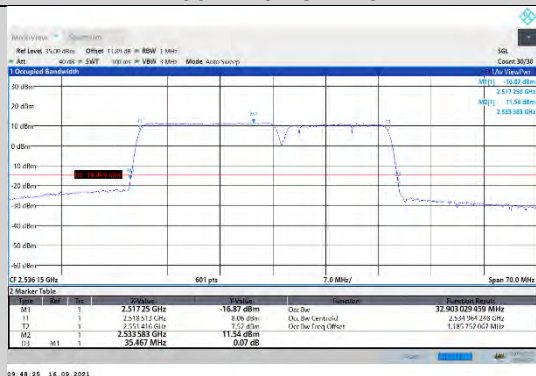

CA_7C-20MHz-15MHz-QPSK-QPSK-20850-21021-100RB#0-75RB#0

CA_7C-20MHz-15MHz-QPSK-QPSK-21026-21197-100RB#0-75RB#0