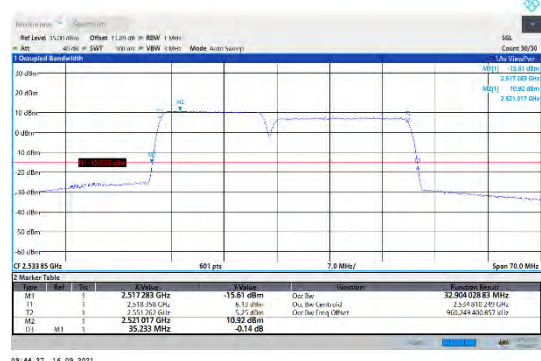

CA_7C-15MHz-20MHz-QPSK-QPSK-20828-20999-75RB#0-100RB#0

CA_7C-15MHz-20MHz-QPSK-QPSK-21003-21174-75RB#0-100RB#0