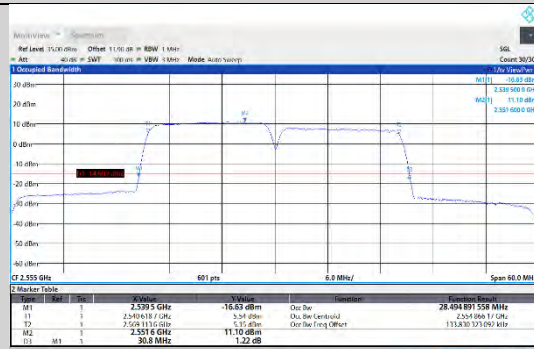

CA_7C-15MHz-15MHz-QPSK-QPSK-21025-21175-75RB#0-75RB#0

CA_7C-15MHz-15MHz-QPSK-QPSK-21225-21375-75RB#0-75RB#0