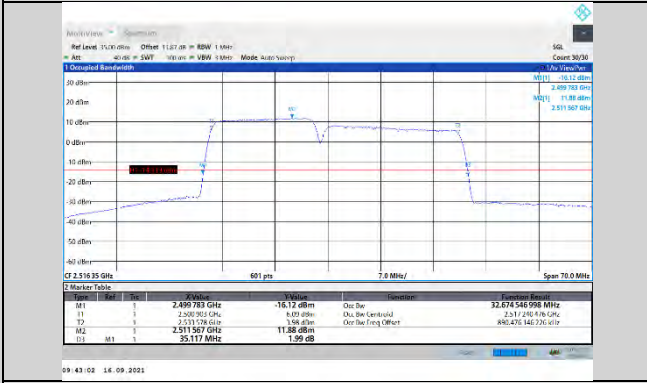

CA\_7C-15MHz-15MHz-16QAM-16QAM-21025-21175-75RB#0-75RB#0

CA\_7C-15MHz-20MHz-QPSK-QPSK-21179-21350-75RB#0-100RB#0

CA\_7C-15MHz-15MHz-16QAM-16QAM-21225-21375-75RB#0-75RB#0

CA\_7C-15MHz-20MHz-16QAM-16QAM-20828-20999-75RB#0-100RB#0