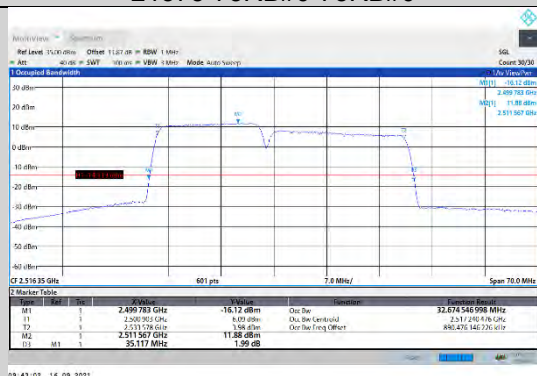

CA\_7C-15MHz-15MHz-16QAM-16QAM-21025-21175-75RB#0-75RB#0

CA\_7C-15MHz-20MHz-QPSK-QPSK-21179-21350-75RB#0-100RB#0

CA\_7C-15MHz-15MHz-16QAM-16QAM-21225-21375-75RB#0-75RB#0

CA\_7C-15MHz-20MHz-16QAM-16QAM-20828-20999-75RB#0-100RB#0