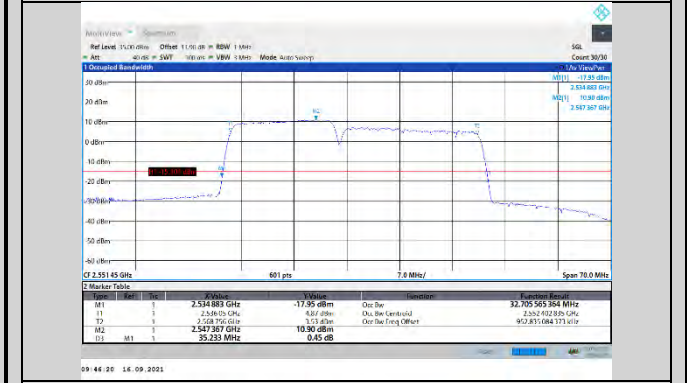

CA_7C-15MHz-20MHz-16QAM-16QAM-21003-21174-75RB#0-100RB#0

CA_7C-15MHz-20MHz-16QAM-16QAM-21179-21350-75RB#0-100RB#0