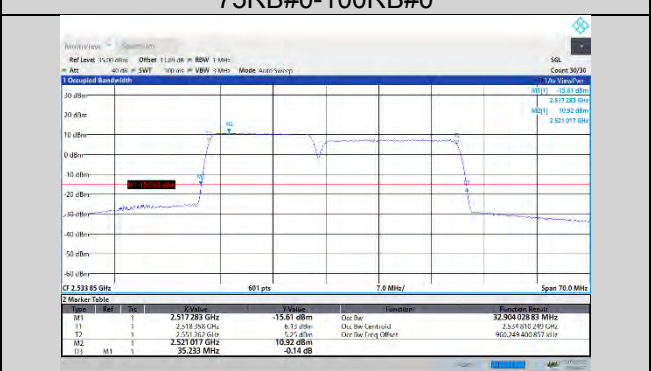

CA_7C-15MHz-20MHz-QPSK-QPSK-20828-20999-75RB#0-100RB#0

CA_7C-15MHz-20MHz-QPSK-QPSK-21003-21174-75RB#0-100RB#0