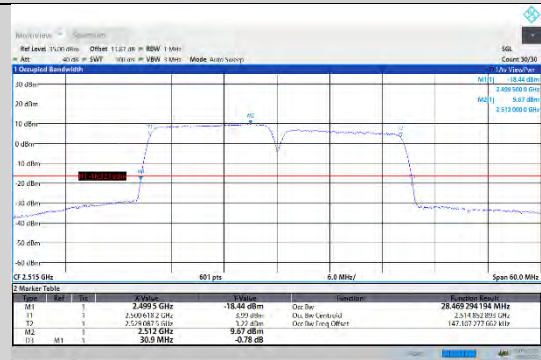

CA_7C-15MHz-15MHz-QPSK-QPSK-21225-21375-75RB#0-75RB#0

CA_7C-15MHz-15MHz-16QAM-16QAM-20825-20975-75RB#0-75RB#0