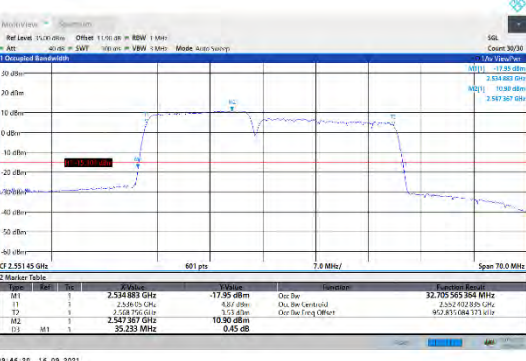

CA_7C-15MHz-20MHz-16QAM-16QAM-21003-21174-75RB#0-100RB#0

CA_7C-15MHz-20MHz-16QAM-16QAM-21179-21350-75RB#0-100RB#0