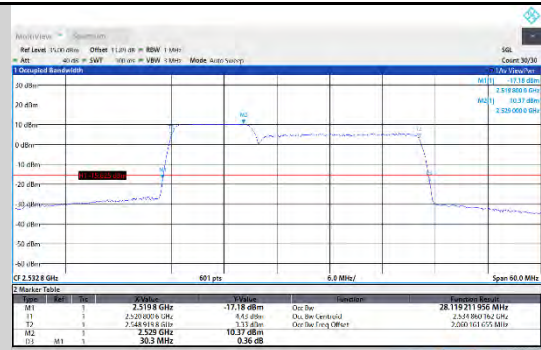

CA_7C-20MHz-20MHz-16QAM-16QAM-21152-21350-100RB#0-100RB#0

CA_7C-10MHz-20MHz-16QAM-16QAM-21150-50RB#0-100RB#0