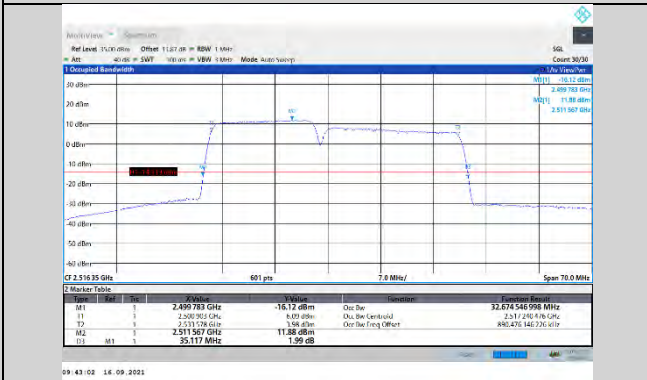

CA\_7C-15MHz-15MHz-16QAM-16QAM-21025-21175-75RB#0-75RB#0

CA\_7C-15MHz-20MHz-QPSK-QPSK-21179-21350-75RB#0-100RB#0

CA\_7C-15MHz-15MHz-16QAM-16QAM-21225-21375-75RB#0-75RB#0

CA\_7C-15MHz-20MHz-16QAM-16QAM-20828-20999-75RB#0-100RB#0