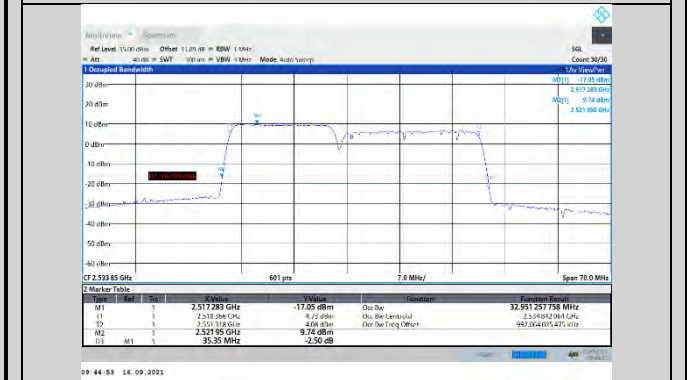

CA_7C-15MHz-20MHz-16QAM-16QAM-20828-20999-75RB#0-100RB#0

CA_7C-15MHz-20MHz-16QAM-16QAM-21003-21174-75RB#0-100RB#0