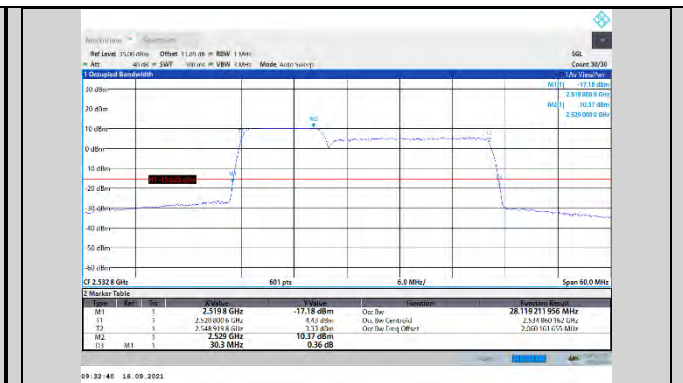

CA_7C-20MHz-20MHz-16QAM-16QAM-21152-21350-100RB#0-100RB#0

CA_7C-10MHz-20MHz-16QAM-16QAM-21150-50RB#0-100RB#0