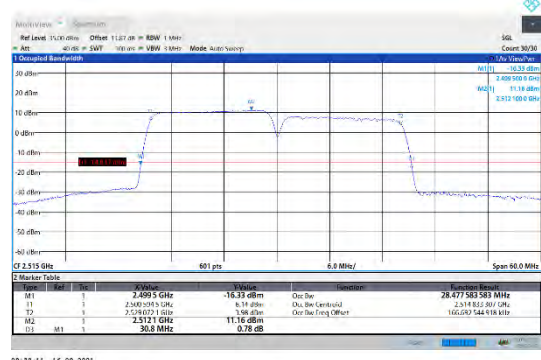

CA_7C-15MHz-15MHz-QPSK-QPSK-20825-20975-75RB#0-75RB#0