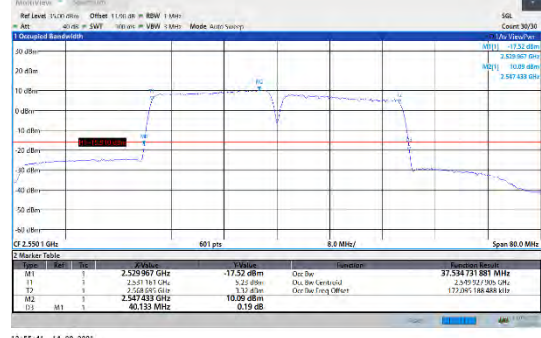

CA_7C-20MHz-20MHz-QPSK-QPSK-21152-21350-100RB#0-100RB#0