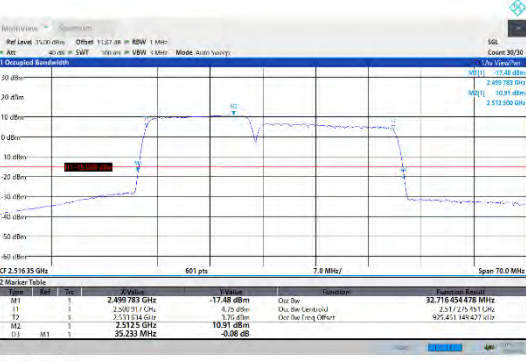

CA_7C-15MHz-20MHz-16QAM-16QAM-20828-20999-75RB#0-100RB#0