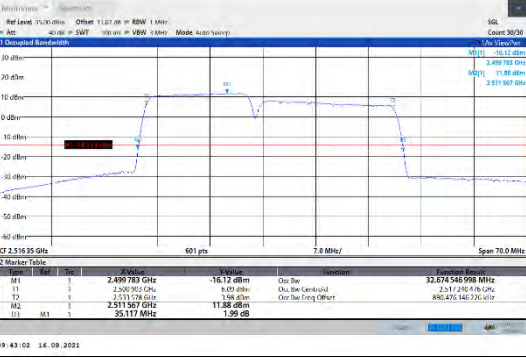

CA_7C-15MHz-15MHz-16QAM-16QAM-21025-21175-75RB#0-75RB#0

CA_7C-15MHz-20MHz-QPSK-QPSK-21179-21350-75RB#0-100RB#0

CA_7C-15MHz-15MHz-16QAM-16QAM-21225-21375-75RB#0-75RB#0

CA_7C-15MHz-20MHz-16QAM-16QAM-20828-20999-75RB#0-100RB#0