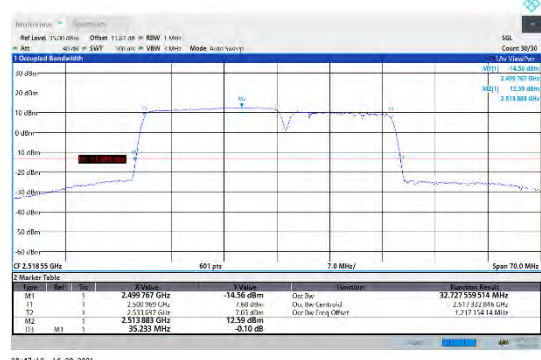

CA_7C-20MHz-15MHz-QPSK-QPSK-20850-21021-100RB#0-75RB#0