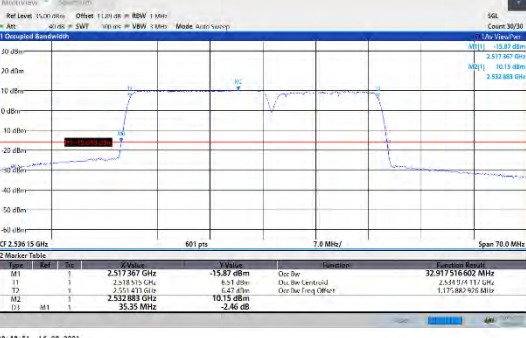

CA_7C-15MHz-20MHz-16QAM-16QAM-21003-21174-75RB#0-100RB#0

CA_7C-20MHz-15MHz-QPSK-QPSK-21201-21372-100RB#0-75RB#0

CA_7C-15MHz-20MHz-16QAM-16QAM-21179-21350-75RB#0-100RB#0

CA_7C-20MHz-15MHz-16QAM-16QAM-20850-21021-100RB#0-75RB#0