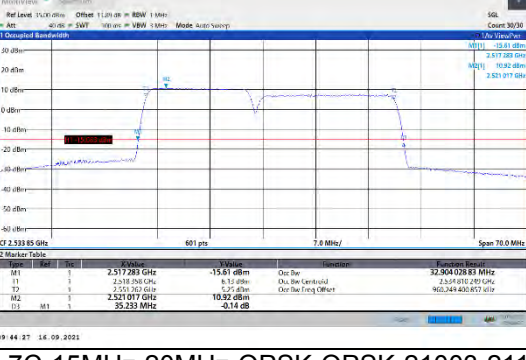

CA_7C-15MHz-20MHz-QPSK-QPSK-21003-21174-75RB#0-100RB#0