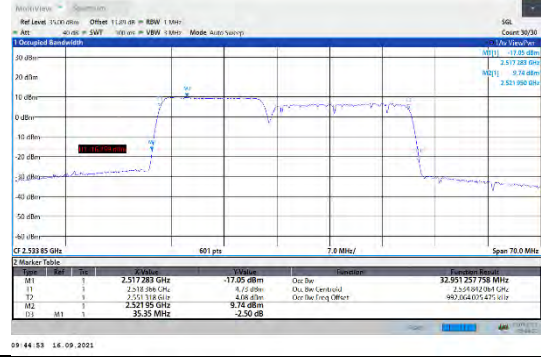

CA_7C-15MHz-20MHz-16QAM-16QAM-21003-21174-75RB#0-100RB#0