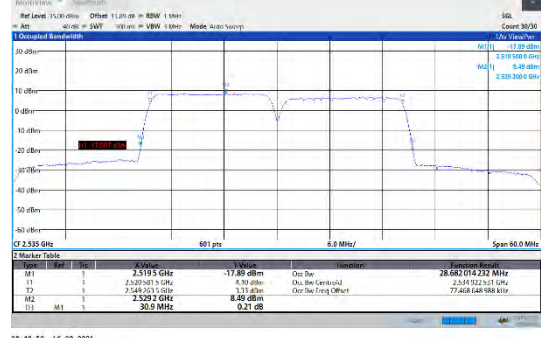

CA_7C-15MHz-15MHz-QPSK-QPSK-20825-20975-75RB#0-75RB#0

CA_7C-15MHz-15MHz-16QAM-16QAM-21025-21175-75RB#0-75RB#0

CA_7C-15MHz-15MHz-QPSK-QPSK-21025-21175-75RB#0-75RB#0

CA_7C-15MHz-15MHz-16QAM-16QAM-21225-21375-75RB#0-75RB#0