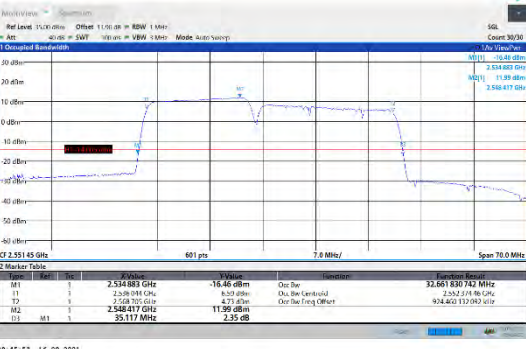

CA_7C-15MHz-15MHz-QPSK-QPSK-21225-21375-75RB#0-75RB#0

CA_7C-15MHz-20MHz-QPSK-QPSK-20828-20999-75RB#0-100RB#0

CA_7C-15MHz-15MHz-16QAM-16QAM-20825-20975-75RB#0-75RB#0

CA_7C-15MHz-20MHz-QPSK-QPSK-21003-21174-75RB#0-100RB#0