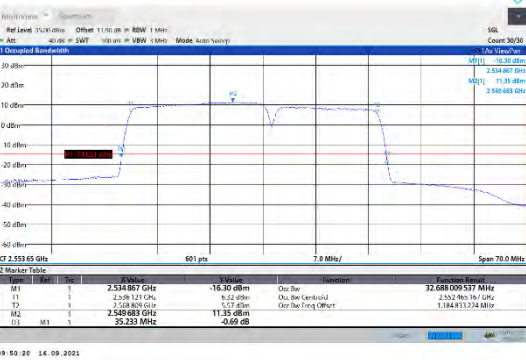

CA_7C-20MHz-15MHz-16QAM-16QAM-21201-21372-100RB#0-75RB#0