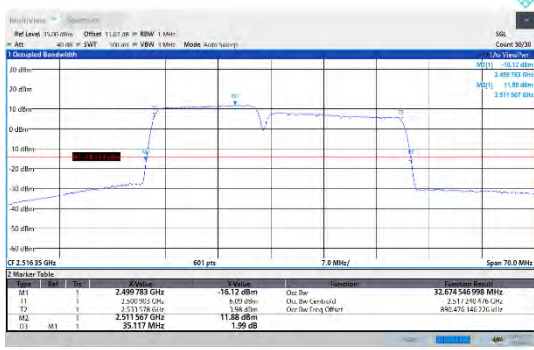

CA_7C-15MHz-15MHz-16QAM-16QAM-21025-21175-75RB#0-75RB#0

CA_7C-15MHz-20MHz-QPSK-QPSK-21179-21350-75RB#0-100RB#0

CA_7C-15MHz-15MHz-16QAM-16QAM-21225-21375-75RB#0-75RB#0

CA_7C-15MHz-20MHz-16QAM-16QAM-20828-20999-75RB#0-100RB#0