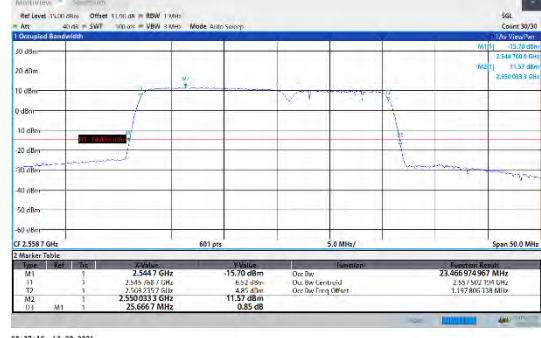

CA_7C-15MHz-10MHz-QPSK-QPSK-21277-2139CA_7C5RB#0-50RB#0