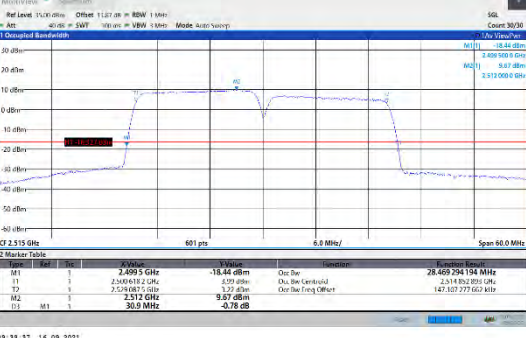

CA_7C-15MHz-15MHz-16QAM-16QAM-20825-20975-75RB#0-75RB#0