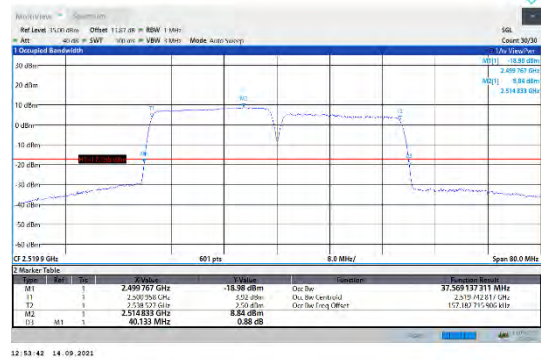

CA_7C-20MHz-20MHz-16QAM-16QAM-20850-21048-100RB#0-100RB#0