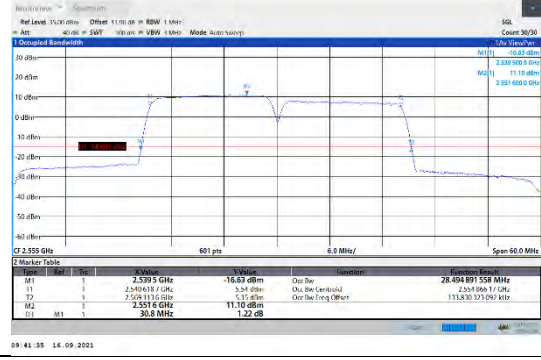

CA_7C-15MHz-15MHz-QPSK-QPSK-21225-21375-75RB#0-75RB#0