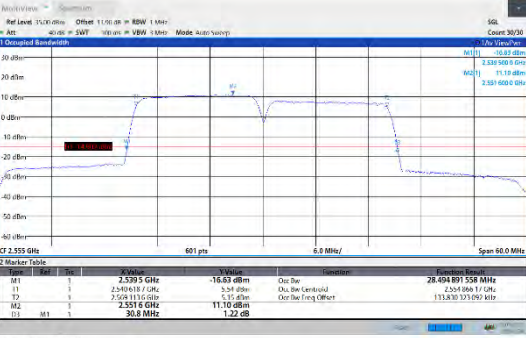

CA_7C-15MHz-15MHz-QPSK-QPSK-20825-20975-75RB#0-75RB#0

CA_7C-15MHz-15MHz-16QAM-16QAM-21025-21175-75RB#0-75RB#0

CA_7C-15MHz-15MHz-QPSK-QPSK-21025-21175-75RB#0-75RB#0

CA_7C-15MHz-15MHz-16QAM-16QAM-21225-21375-75RB#0-75RB#0