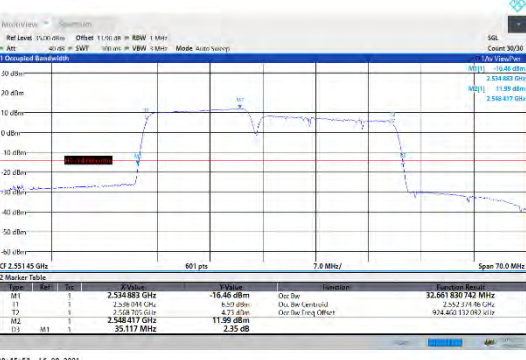

CA_7C-15MHz-15MHz-QPSK-QPSK-21225-21375-75RB#0-75RB#0

CA_7C-15MHz-20MHz-QPSK-QPSK-20828-20999-75RB#0-100RB#0

CA_7C-15MHz-15MHz-16QAM-16QAM-20825-20975-75RB#0-75RB#0

CA_7C-15MHz-20MHz-QPSK-QPSK-21003-21174-75RB#0-100RB#0