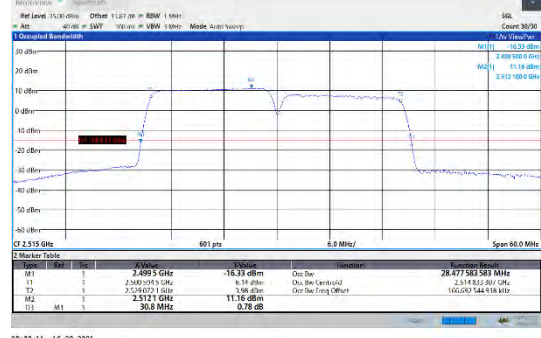

CA_7C-15MHz-15MHz-QPSK-QPSK-20825-20975-75RB#0-75RB#0