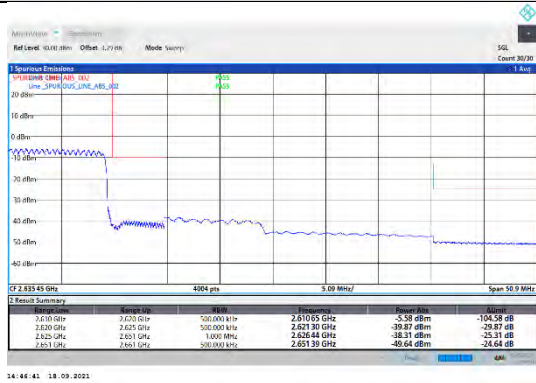

CA_38C-15MHz-15MHz-16QAM-16QAM-38025-38175-75RB#0-75RB#0