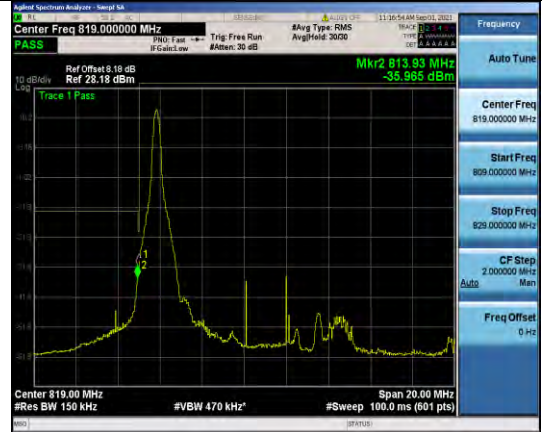

Band26-15MHz-16QAM-26765-75RB#0