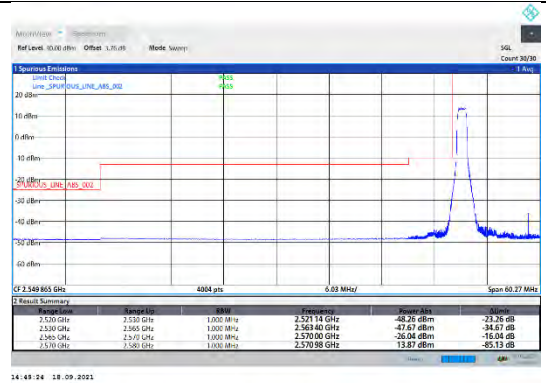

CA\_38C-15MHz-15MHz-16QAM-16QAM-37825-37975-1RB#0-0RB#0

CA\_38C-15MHz-15MHz-QPSK-QPSK-38025-38175-0RB#0-1RB#74

CA\_38C-15MHz-15MHz-16QAM-16QAM-37825-37975-75RB#0-75RB#0

CA\_38C-15MHz-15MHz-16QAM-16QAM-38025-38175-0RB#0-1RB#74