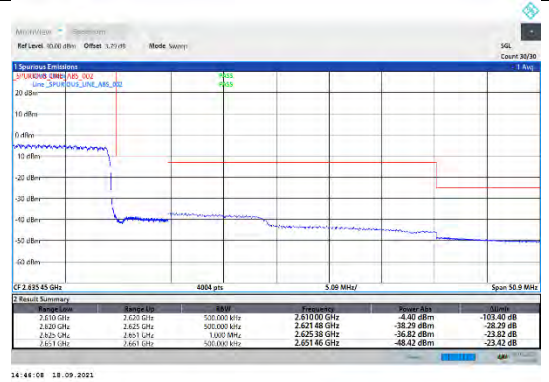

CA_38C-15MHz-15MHz-QPSK-QPSK-38025-38175-75RB#0-75RB#0