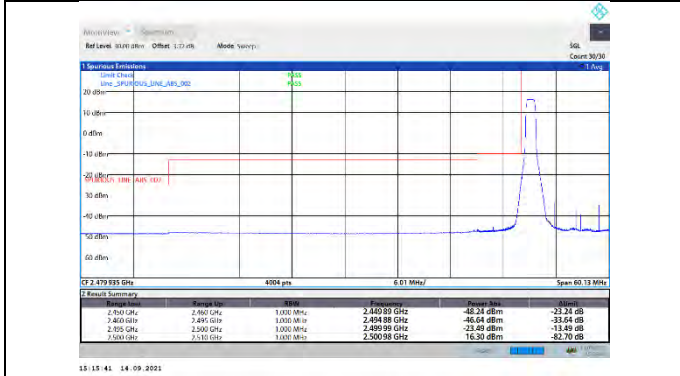

CA_7C-20MHz-20MHz-QPSK-QPSK-20850-21048-1RB#0-0RB#0