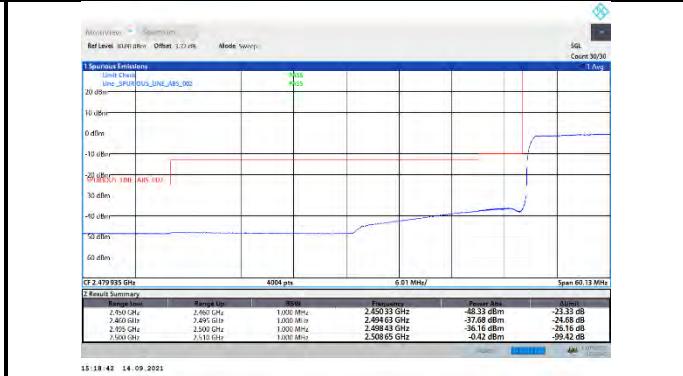

CA_7C-20MHz-20MHz-16QAM-16QAM-20850-21048-100RB#0-100RB#0