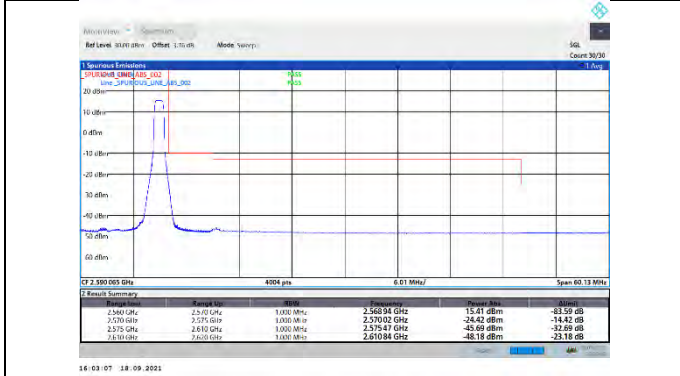

CA_7C-20MHz-20MHz-QPSK-QPSK-21152-21350-0RB#0-1RB#99