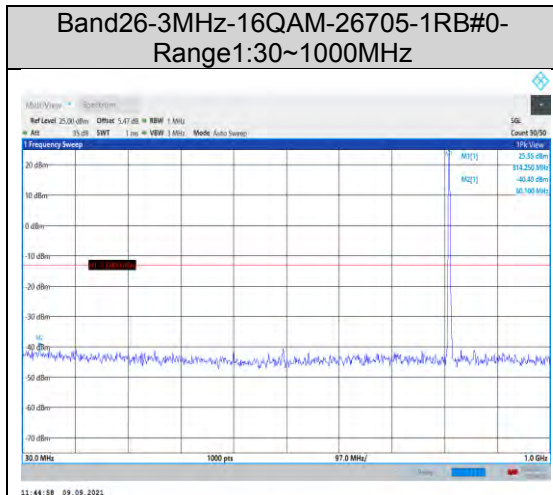

**Band17-10MHz-16QAM-23780-1RB#0-
Range2:1000~10000MHz**

**Band17-10MHz-16QAM-23800-1RB#0-
Range1:30~1000MHz**

**Band17-10MHz-16QAM-23790-1RB#0-
Range1:30~1000MHz**

**Band17-10MHz-16QAM-23800-1RB#0-
Range2:1000~10000MHz**