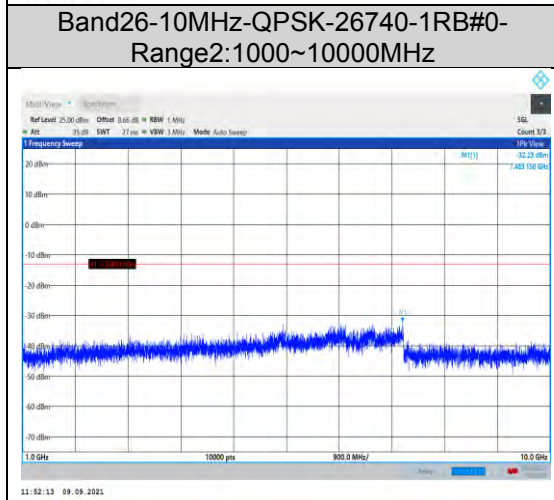

**Band17-10MHz-16QAM-23780-1RB#0-
Range2:1000~10000MHz**

**Band17-10MHz-16QAM-23800-1RB#0-
Range1:30~1000MHz**

**Band17-10MHz-16QAM-23790-1RB#0-
Range1:30~1000MHz**

**Band17-10MHz-16QAM-23800-1RB#0-
Range2:1000~10000MHz**