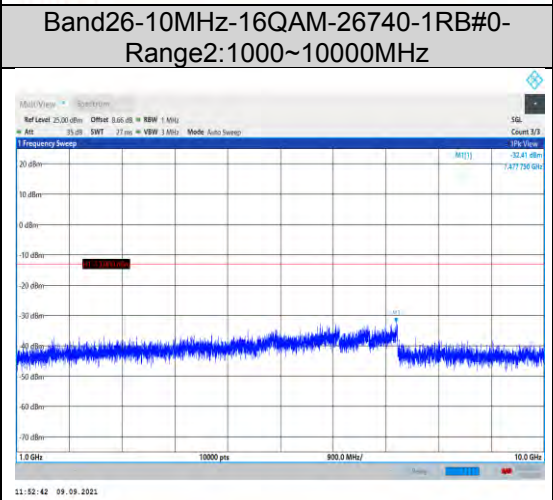

**Band17-10MHz-16QAM-23780-1RB#0-
Range2:1000~10000MHz**

**Band17-10MHz-16QAM-23800-1RB#0-
Range1:30~1000MHz**

**Band17-10MHz-16QAM-23790-1RB#0-
Range1:30~1000MHz**

**Band17-10MHz-16QAM-23800-1RB#0-
Range2:1000~10000MHz**