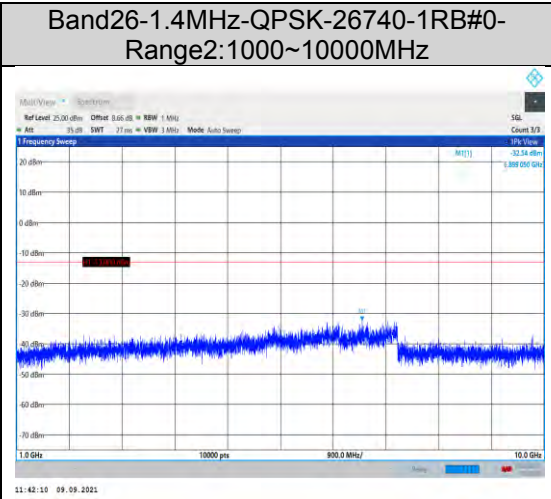

**Band17-10MHz-16QAM-23780-1RB#0-
Range2:1000~10000MHz**

**Band17-10MHz-16QAM-23800-1RB#0-
Range1:30~1000MHz**

**Band17-10MHz-16QAM-23790-1RB#0-
Range1:30~1000MHz**

**Band17-10MHz-16QAM-23800-1RB#0-
Range2:1000~10000MHz**