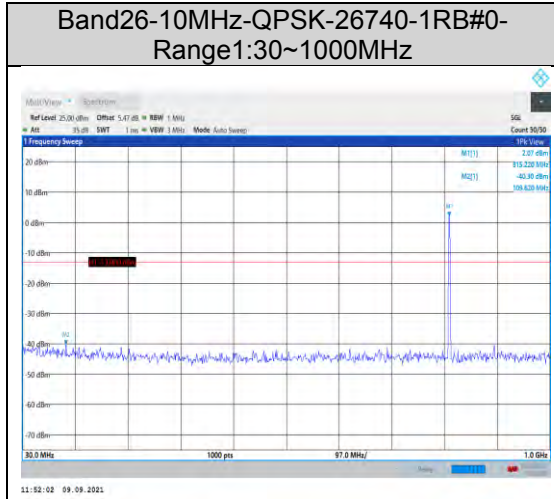

**Band17-10MHz-16QAM-23780-1RB#0-
Range2:1000~10000MHz**

**Band17-10MHz-16QAM-23800-1RB#0-
Range1:30~1000MHz**

**Band17-10MHz-16QAM-23790-1RB#0-
Range1:30~1000MHz**

**Band17-10MHz-16QAM-23800-1RB#0-
Range2:1000~10000MHz**