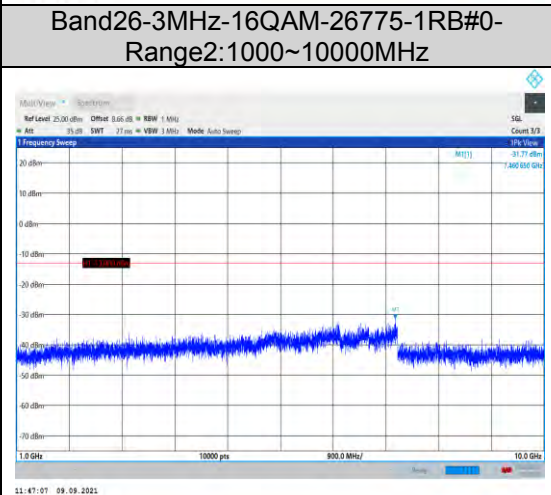

**Band17-10MHz-16QAM-23780-1RB#0-
Range2:1000~10000MHz**

**Band17-10MHz-16QAM-23800-1RB#0-
Range1:30~1000MHz**

**Band17-10MHz-16QAM-23790-1RB#0-
Range1:30~1000MHz**

**Band17-10MHz-16QAM-23800-1RB#0-
Range2:1000~10000MHz**