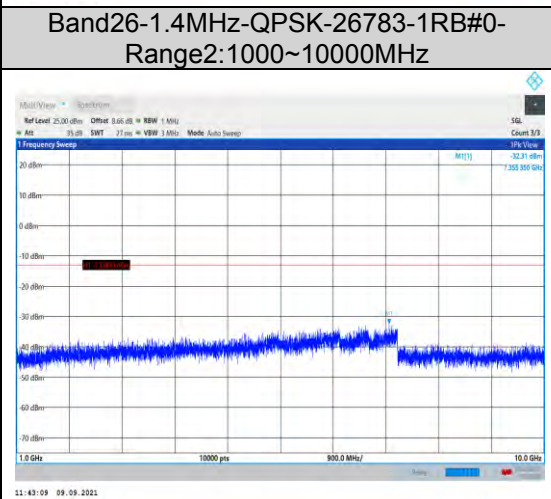

**Band17-10MHz-16QAM-23780-1RB#0-
Range2:1000~10000MHz**

**Band17-10MHz-16QAM-23800-1RB#0-
Range1:30~1000MHz**

**Band17-10MHz-16QAM-23790-1RB#0-
Range1:30~1000MHz**

**Band17-10MHz-16QAM-23800-1RB#0-
Range2:1000~10000MHz**