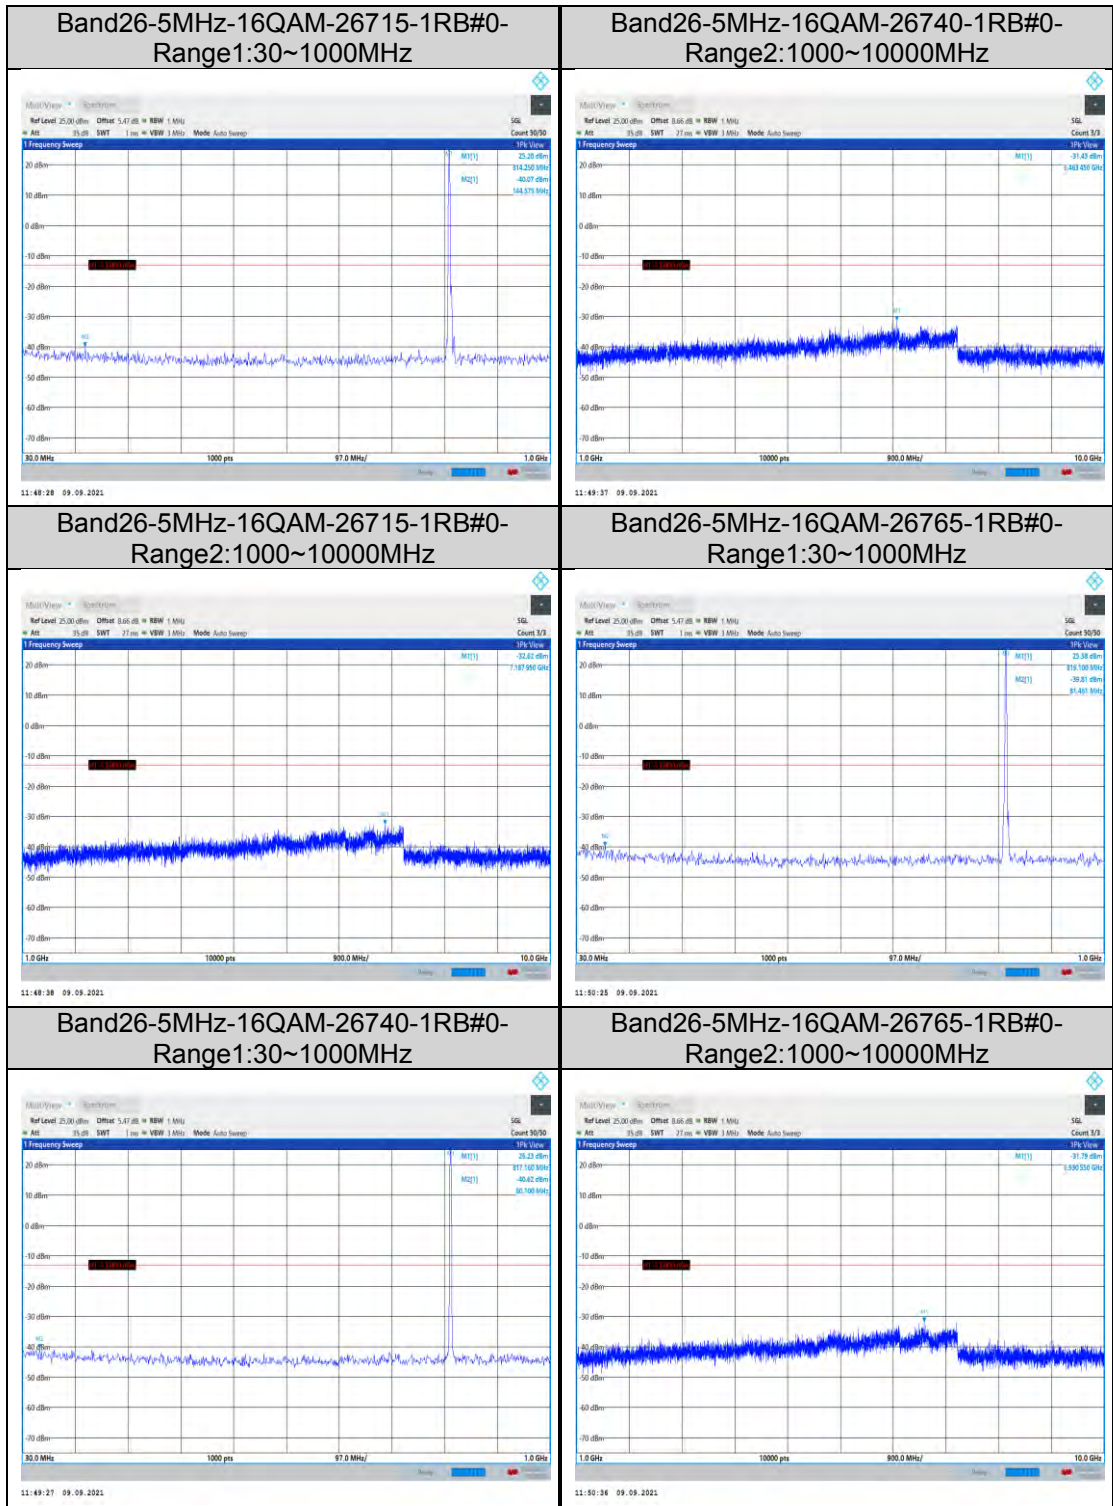

**Band12-10MHz-16QAM-23095-1RB#0-
Range1:30~1000MHz**

**Band12-10MHz-16QAM-23130-1RB#0-
Range2:1000~10000MHz**

**Band17-10MHz-16QAM-23780-1RB#0-
Range1:30~1000MHz**

**Band17-10MHz-16QAM-23790-1RB#0-
Range2:1000~10000MHz**

**Band17-10MHz-16QAM-23780-1RB#0-
Range2:1000~10000MHz**

**Band17-10MHz-16QAM-23800-1RB#0-
Range1:30~1000MHz**

**Band17-10MHz-16QAM-23790-1RB#0-
Range1:30~1000MHz**

**Band17-10MHz-16QAM-23800-1RB#0-
Range2:1000~10000MHz**