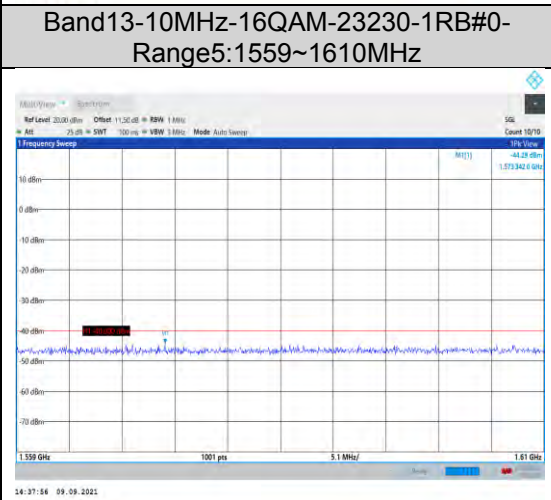

**Band12-10MHz-16QAM-23095-1RB#0-
Range1:30~1000MHz**

**Band12-10MHz-16QAM-23130-1RB#0-
Range2:1000~10000MHz**

**Band17-10MHz-16QAM-23780-1RB#0-
Range1:30~1000MHz**

**Band17-10MHz-16QAM-23790-1RB#0-
Range2:1000~10000MHz**

**Band17-10MHz-16QAM-23780-1RB#0-
Range2:1000~10000MHz**

**Band17-10MHz-16QAM-23800-1RB#0-
Range1:30~1000MHz**

**Band17-10MHz-16QAM-23790-1RB#0-
Range1:30~1000MHz**

**Band17-10MHz-16QAM-23800-1RB#0-
Range2:1000~10000MHz**