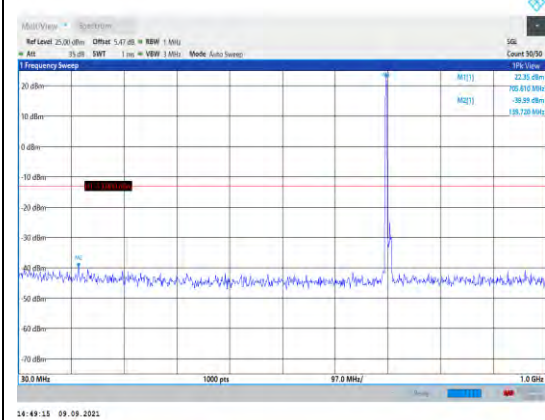

**Band17-10MHz-16QAM-23790-1RB#0-
Range1:30~1000MHz**