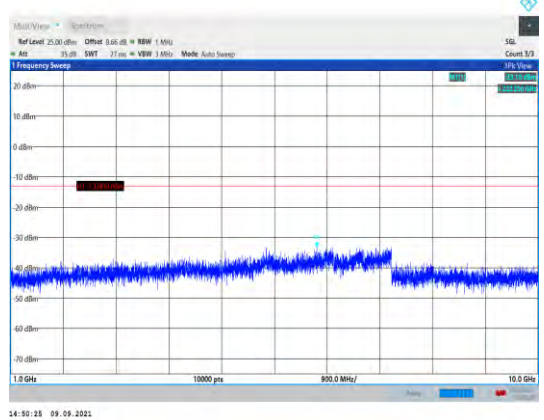

**Band17-10MHz-16QAM-23780-1RB#0-
Range2:1000~10000MHz**

**Band17-10MHz-16QAM-23800-1RB#0-
Range1:30~1000MHz**

**Band17-10MHz-16QAM-23790-1RB#0-
Range1:30~1000MHz**

**Band17-10MHz-16QAM-23800-1RB#0-
Range2:1000~10000MHz**