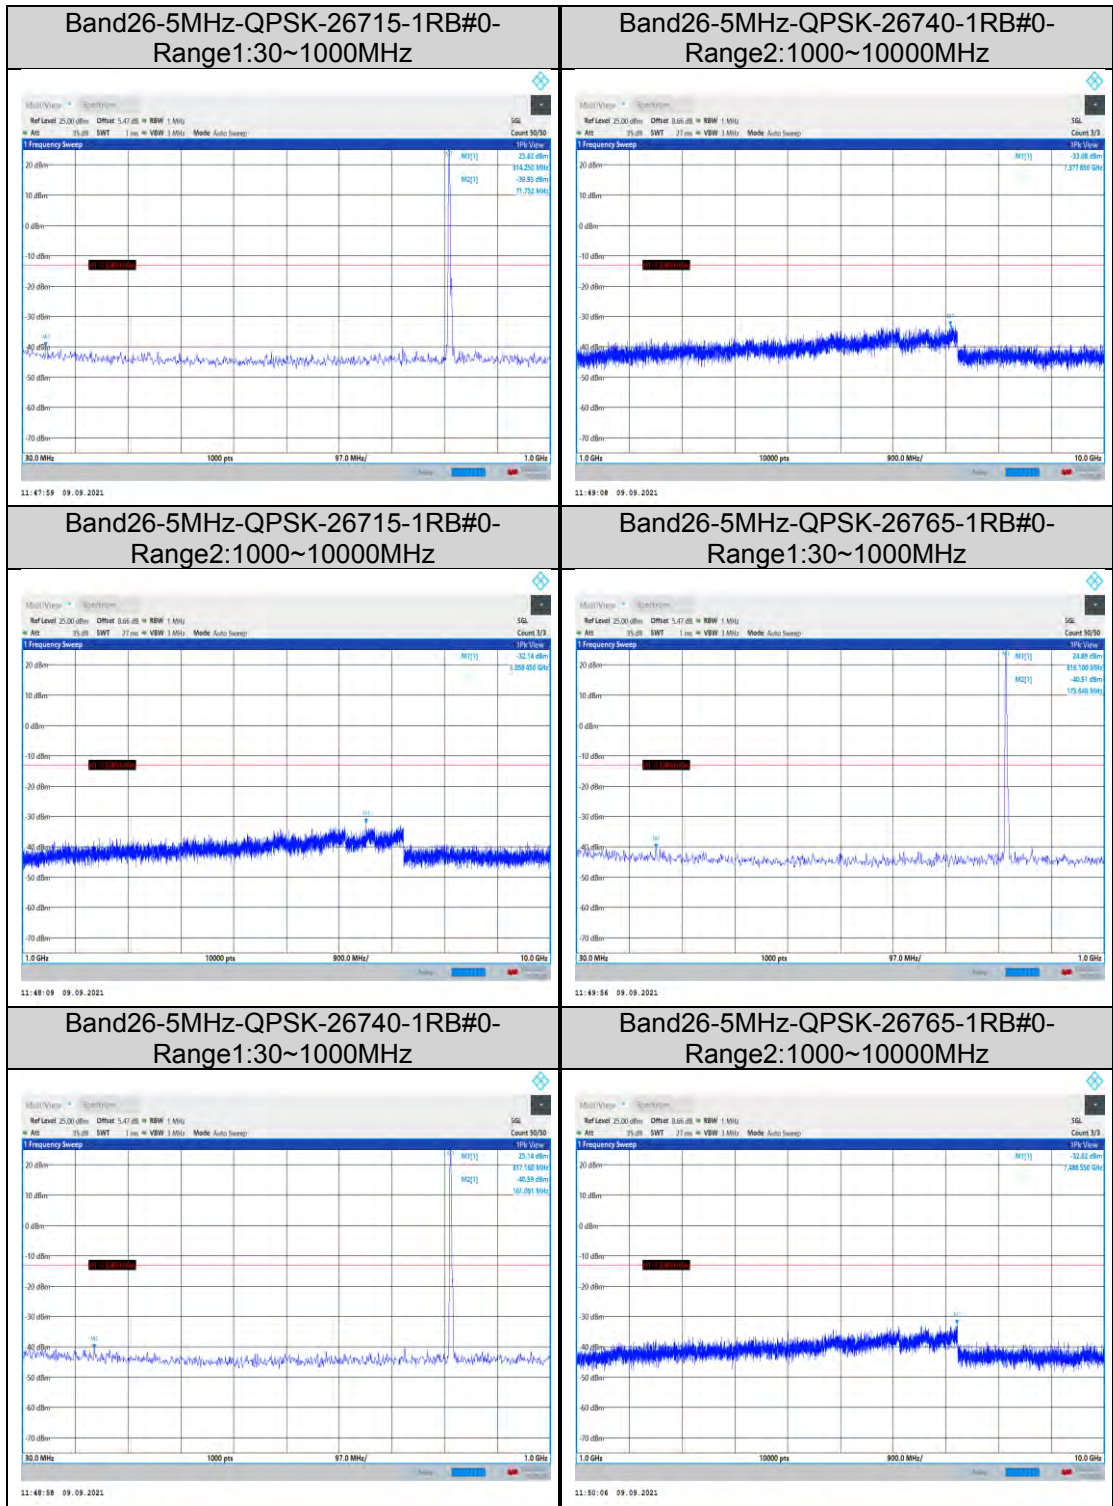

**Band17-10MHz-16QAM-23780-1RB#0-
Range2:1000~10000MHz**

**Band17-10MHz-16QAM-23800-1RB#0-
Range1:30~1000MHz**

**Band17-10MHz-16QAM-23790-1RB#0-
Range1:30~1000MHz**

**Band17-10MHz-16QAM-23800-1RB#0-
Range2:1000~10000MHz**