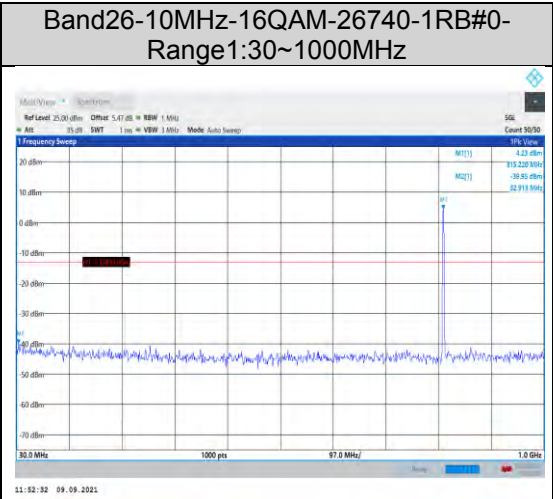

**Band17-10MHz-16QAM-23780-1RB#0-
Range2:1000~10000MHz**

**Band17-10MHz-16QAM-23800-1RB#0-
Range1:30~1000MHz**

**Band17-10MHz-16QAM-23790-1RB#0-
Range1:30~1000MHz**

**Band17-10MHz-16QAM-23800-1RB#0-
Range2:1000~10000MHz**