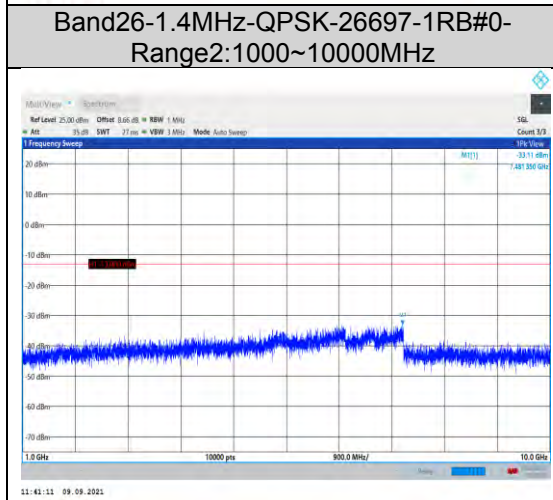

**Band17-10MHz-16QAM-23780-1RB#0-
Range2:1000~10000MHz**

**Band17-10MHz-16QAM-23800-1RB#0-
Range1:30~1000MHz**

**Band17-10MHz-16QAM-23790-1RB#0-
Range1:30~1000MHz**

**Band17-10MHz-16QAM-23800-1RB#0-
Range2:1000~10000MHz**