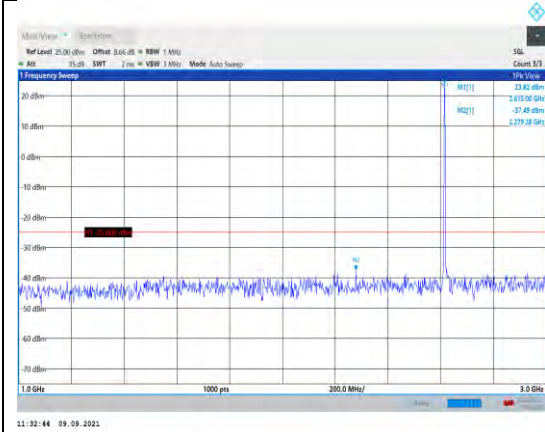

**Band38-5MHz-QPSK-38225-1RB#0-
Range2:1000~3000MHz**