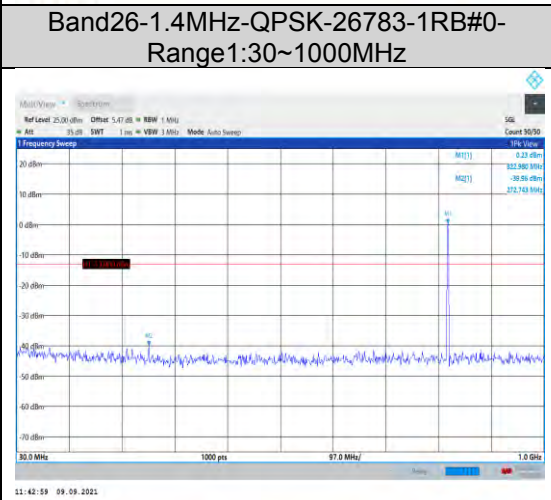

**Band17-10MHz-16QAM-23780-1RB#0-
Range2:1000~10000MHz**

**Band17-10MHz-16QAM-23800-1RB#0-
Range1:30~1000MHz**

**Band17-10MHz-16QAM-23790-1RB#0-
Range1:30~1000MHz**

**Band17-10MHz-16QAM-23800-1RB#0-
Range2:1000~10000MHz**