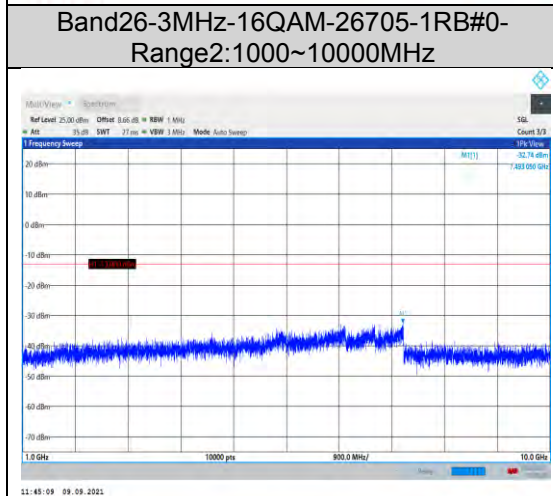

**Band17-10MHz-16QAM-23780-1RB#0-
Range2:1000~10000MHz**

**Band17-10MHz-16QAM-23800-1RB#0-
Range1:30~1000MHz**

**Band17-10MHz-16QAM-23790-1RB#0-
Range1:30~1000MHz**

**Band17-10MHz-16QAM-23800-1RB#0-
Range2:1000~10000MHz**