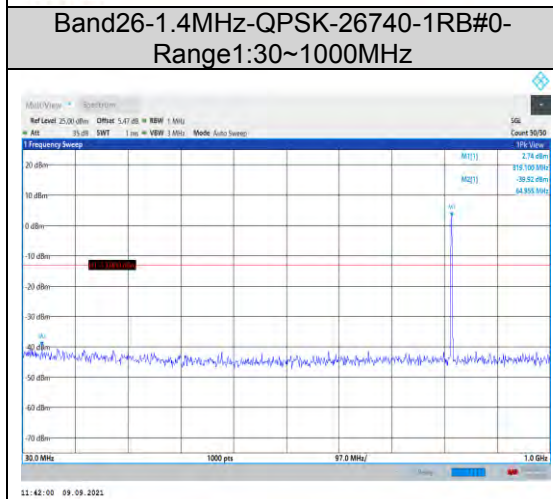

**Band17-10MHz-16QAM-23780-1RB#0-
Range2:1000~10000MHz**

**Band17-10MHz-16QAM-23800-1RB#0-
Range1:30~1000MHz**

**Band17-10MHz-16QAM-23790-1RB#0-
Range1:30~1000MHz**

**Band17-10MHz-16QAM-23800-1RB#0-
Range2:1000~10000MHz**