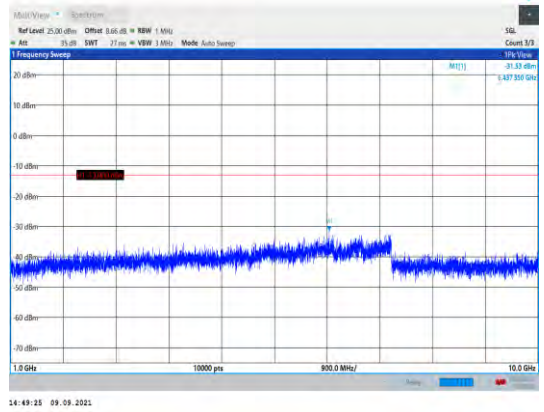

**Band12-10MHz-16QAM-23095-1RB#0-
Range1:30~1000MHz**

**Band12-10MHz-16QAM-23130-1RB#0-
Range2:1000~10000MHz**

**Band17-10MHz-16QAM-23780-1RB#0-
Range1:30~1000MHz**

**Band17-10MHz-16QAM-23790-1RB#0-
Range2:1000~10000MHz**

**Band17-10MHz-16QAM-23780-1RB#0-
Range2:1000~10000MHz**

**Band17-10MHz-16QAM-23800-1RB#0-
Range1:30~1000MHz**

**Band17-10MHz-16QAM-23790-1RB#0-
Range1:30~1000MHz**

**Band17-10MHz-16QAM-23800-1RB#0-
Range2:1000~10000MHz**