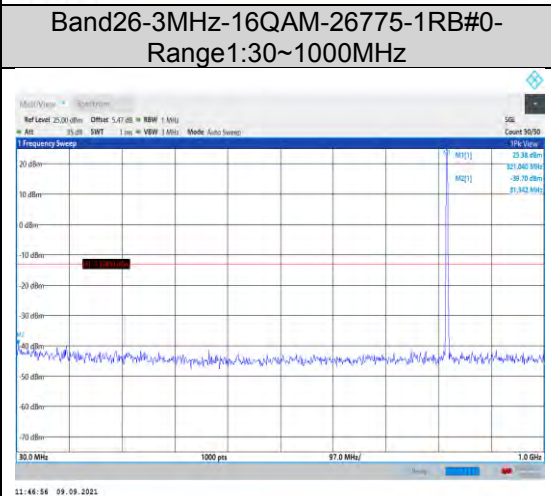

**Band17-10MHz-16QAM-23780-1RB#0-
Range2:1000~10000MHz**

**Band17-10MHz-16QAM-23800-1RB#0-
Range1:30~1000MHz**

**Band17-10MHz-16QAM-23790-1RB#0-
Range1:30~1000MHz**

**Band17-10MHz-16QAM-23800-1RB#0-
Range2:1000~10000MHz**