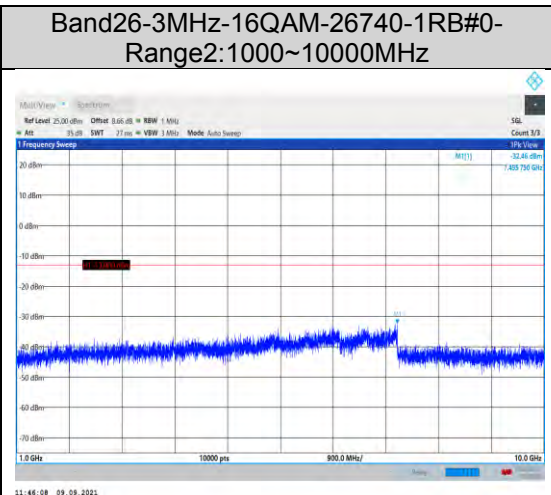

**Band17-10MHz-16QAM-23780-1RB#0-
Range2:1000~10000MHz**

**Band17-10MHz-16QAM-23800-1RB#0-
Range1:30~1000MHz**

**Band17-10MHz-16QAM-23790-1RB#0-
Range1:30~1000MHz**

**Band17-10MHz-16QAM-23800-1RB#0-
Range2:1000~10000MHz**