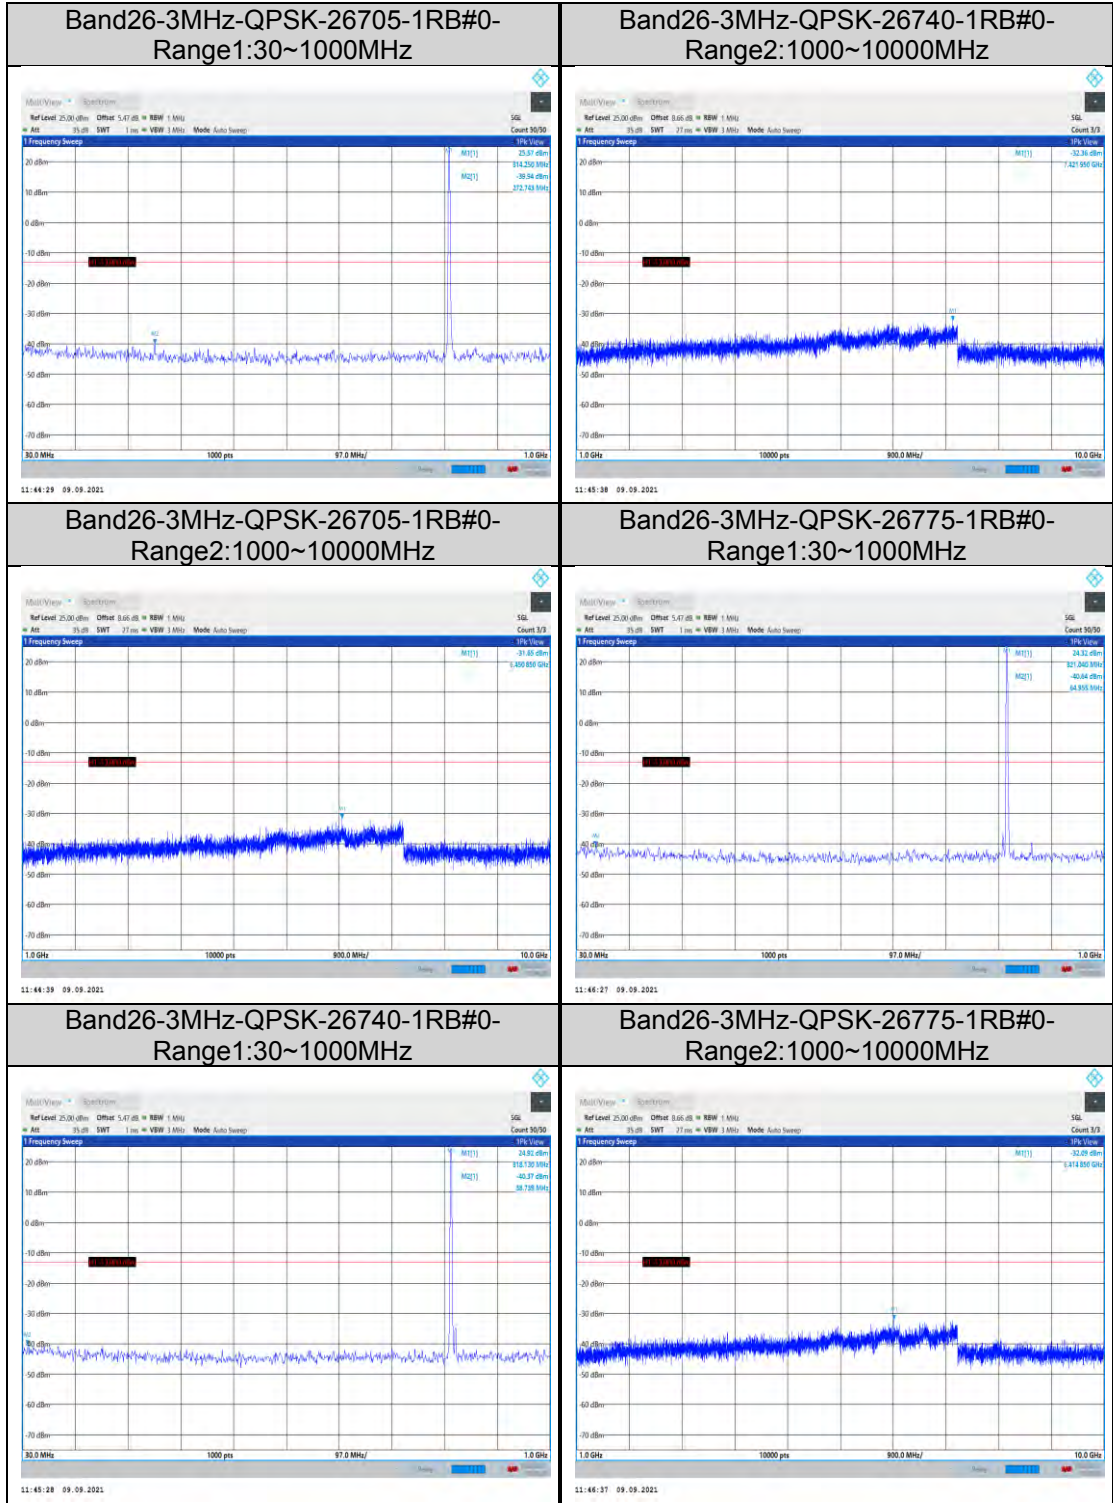

**Band12-10MHz-16QAM-23095-1RB#0-
Range1:30~1000MHz**

**Band12-10MHz-16QAM-23130-1RB#0-
Range2:1000~10000MHz**

**Band17-10MHz-16QAM-23780-1RB#0-
Range1:30~1000MHz**

**Band17-10MHz-16QAM-23790-1RB#0-
Range2:1000~10000MHz**

**Band17-10MHz-16QAM-23780-1RB#0-
Range2:1000~10000MHz**

**Band17-10MHz-16QAM-23800-1RB#0-
Range1:30~1000MHz**

**Band17-10MHz-16QAM-23790-1RB#0-
Range1:30~1000MHz**

**Band17-10MHz-16QAM-23800-1RB#0-
Range2:1000~10000MHz**