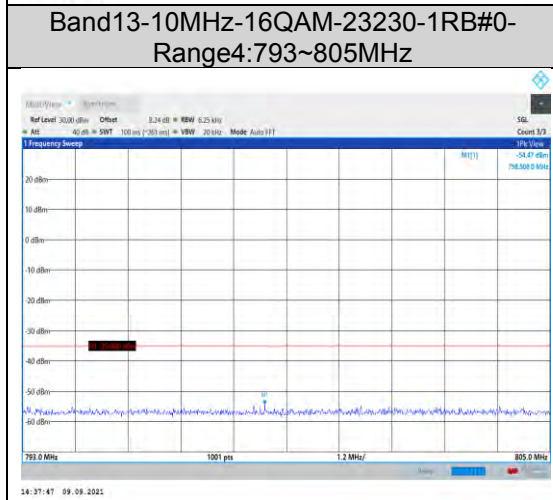

**Band12-10MHz-16QAM-23095-1RB#0-
Range1:30~1000MHz**

**Band12-10MHz-16QAM-23130-1RB#0-
Range2:1000~10000MHz**

**Band17-10MHz-16QAM-23780-1RB#0-
Range1:30~1000MHz**

**Band17-10MHz-16QAM-23790-1RB#0-
Range2:1000~10000MHz**

**Band17-10MHz-16QAM-23780-1RB#0-
Range2:1000~10000MHz**

**Band17-10MHz-16QAM-23800-1RB#0-
Range1:30~1000MHz**

**Band17-10MHz-16QAM-23790-1RB#0-
Range1:30~1000MHz**

**Band17-10MHz-16QAM-23800-1RB#0-
Range2:1000~10000MHz**