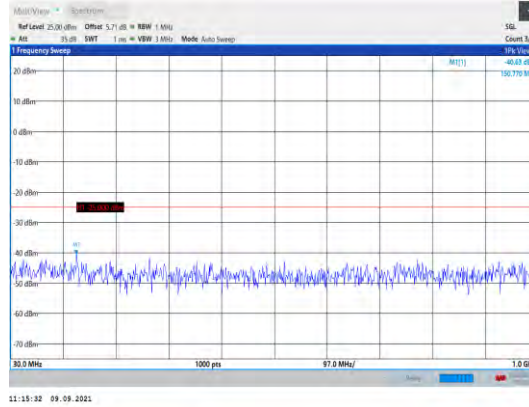

Band38-20MHz-16QAM-38150-1RB#0-Range1:30~1000MHz