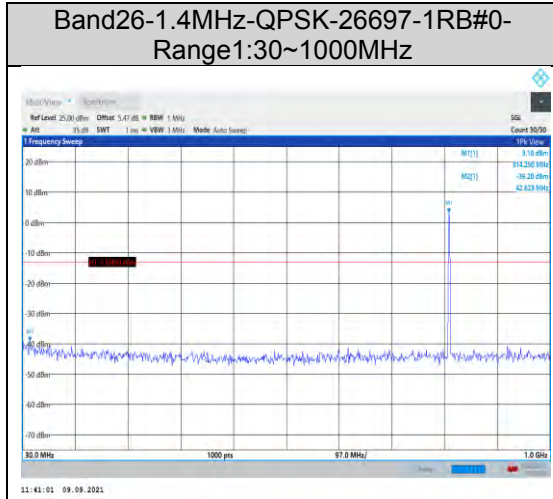

**Band17-10MHz-16QAM-23780-1RB#0-
Range2:1000~10000MHz**

**Band17-10MHz-16QAM-23800-1RB#0-
Range1:30~1000MHz**

**Band17-10MHz-16QAM-23790-1RB#0-
Range1:30~1000MHz**

**Band17-10MHz-16QAM-23800-1RB#0-
Range2:1000~10000MHz**