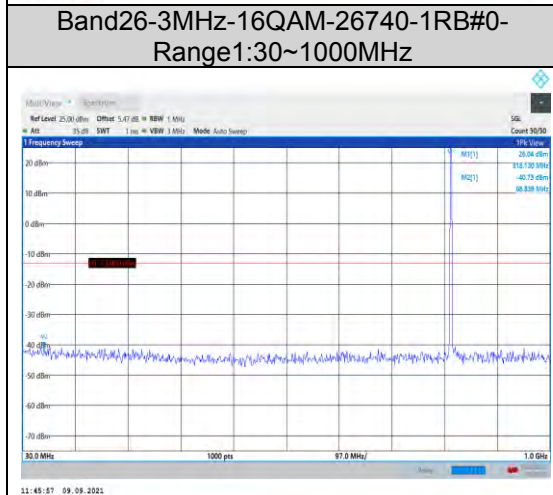

**Band17-10MHz-16QAM-23780-1RB#0-
Range2:1000~10000MHz**

**Band17-10MHz-16QAM-23800-1RB#0-
Range1:30~1000MHz**

**Band17-10MHz-16QAM-23790-1RB#0-
Range1:30~1000MHz**

**Band17-10MHz-16QAM-23800-1RB#0-
Range2:1000~10000MHz**