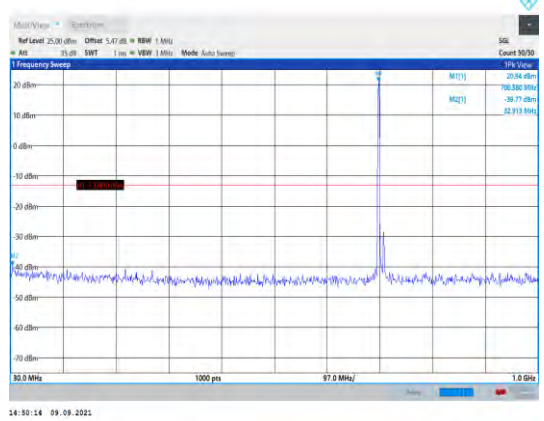

**Band17-10MHz-16QAM-23800-1RB#0-
Range1:30~1000MHz**