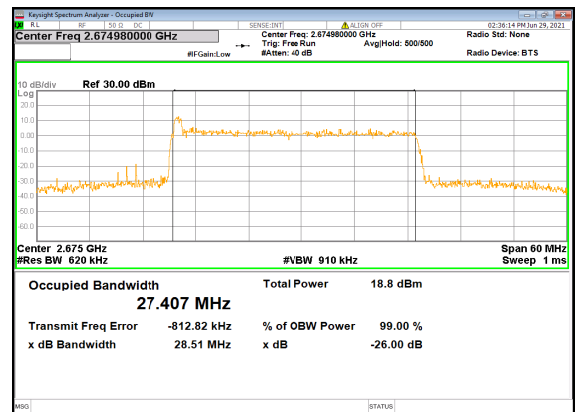

N41(30M)_CP-OFDM_QPSK_Outer_Full_Mi
d_CH

N41(30M)_DFT-s-OFDM_PI_2-BPSK_Outer_Full_High_CH

N41(30M)_DFT-s-OFDM_QPSK_Outer_Full_High_CH

N41(30M)_DFT-s-OFDM_16_QAM_Outer_Full_High_CH

N41(30M)_DFT-s-OFDM_64_QAM_Outer_Full_High_CH