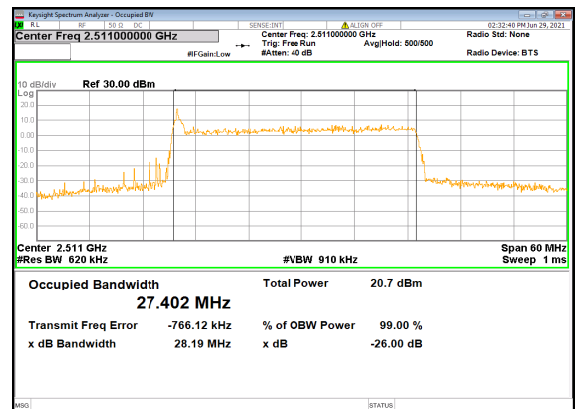

N41(30M)_DFT-s-OFDM_QPSK_Outer_Full
_Low_CH

N41(30M)_DFT-s-OFDM_16
QAM_Outer_Full_Low_CH

N41(30M)_DFT-s-OFDM_64
QAM_Outer_Full_Low_CH

N41(30M)_DFT-s-OFDM_256
QAM_Outer_Full_Low_CH

N41(30M)_CP-OFDM_QPSK_Outer_Full_Lo
w_CH