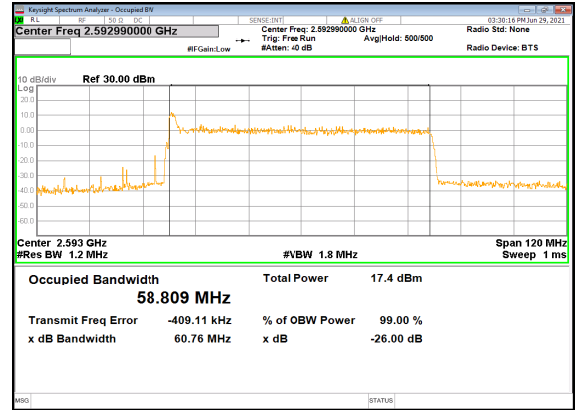

N41(60M)_DFT-s-OFDM_QPSK_Outer_Full
Mid_CH