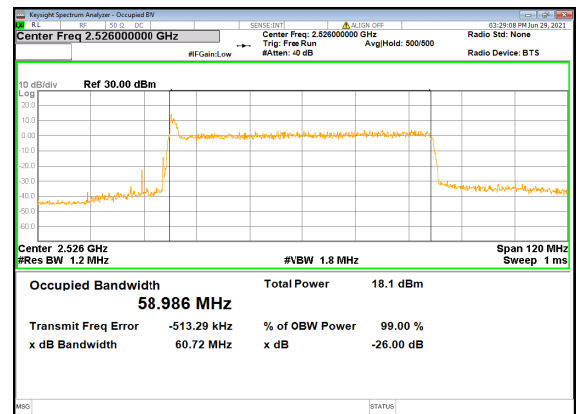

N41(60M)_DFT-s-OFDM_64
QAM_Outer_Full_Low_CH