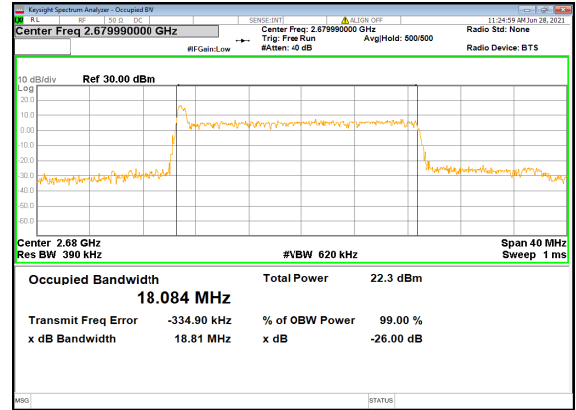

N41(20M)_DFT-s-OFDM_64
QAM_Outer_Full_Mid_CH

N41(20M)_DFT-s-OFDM_256
QAM_Outer_Full_Mid_CH

N41(20M)_CP-OFDM_QPSK_Outer_Full_Mi
d_CH

N41(20M)_DFT-s-OFDM_PI_2-BPSK_Outer_Full_High_CH

N41(20M)_DFT-s-OFDM_QPSK_Outer_Full_High_CH