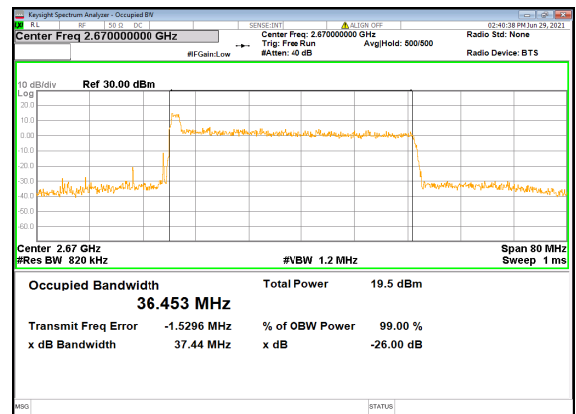

N41(40M)_DFT-s-OFDM_64_QAM_Outer_Full_High_CH