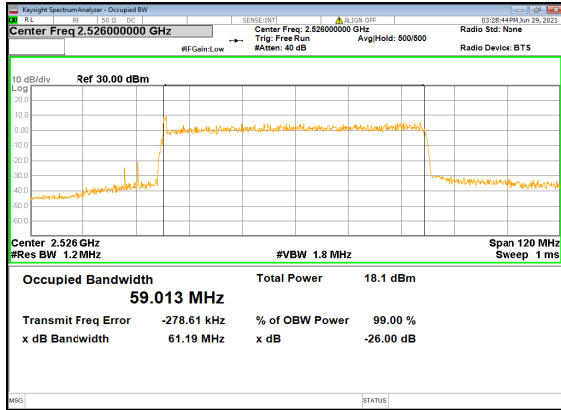

N41(50M)_DFT-s-OFDM_64_QAM_Outer_Full_High_CH

N41(50M)_DFT-s-OFDM_256_QAM_Outer_Full_High_CH

N41(50M)_CP-OFDM_QPSK_Outer_Full_High_CH

N41(60M)_DFT-s-OFDM_PI_2-BPSK_Outer_Full
_Low_CH

N41(60M)_DFT-s-OFDM_QPSK_Outer_Full
_Low_CH