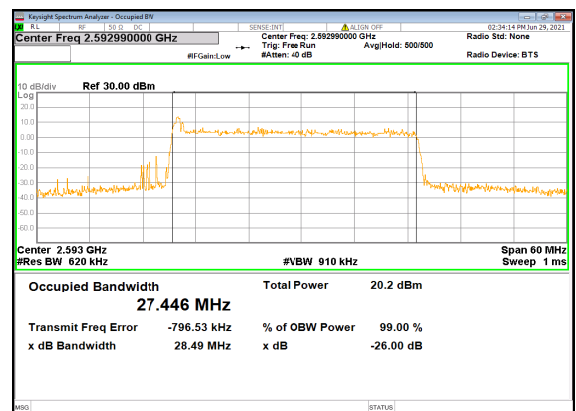

N41(30M)_CP-OFDM_QPSK_Outer_Full_Mi
d_CH