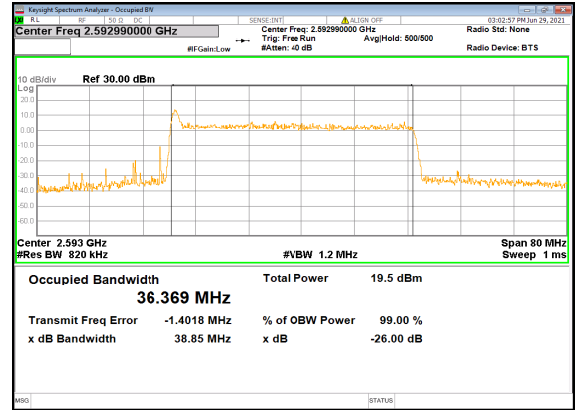

N41(40M)_DFT-s-OFDM_64
QAM_Outer_Full_Low_CH

N41(40M)_DFT-s-OFDM_256
QAM_Outer_Full_Low_CH

N41(40M)_CP-OFDM_QPSK_Outer_Full_Lo
w_CH

N41(40M)_DFT-s-OFDM_PI_2-BPSK_Outer_Full
Mid_CH

N41(40M)_DFT-s-OFDM_QPSK_Outer_Full
Mid_CH