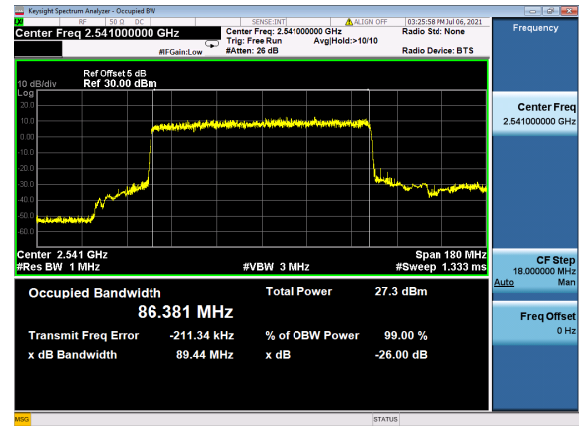

N41(90M)_DFT-s-OFDM_64
QAM_Outer_Full_512004_CH