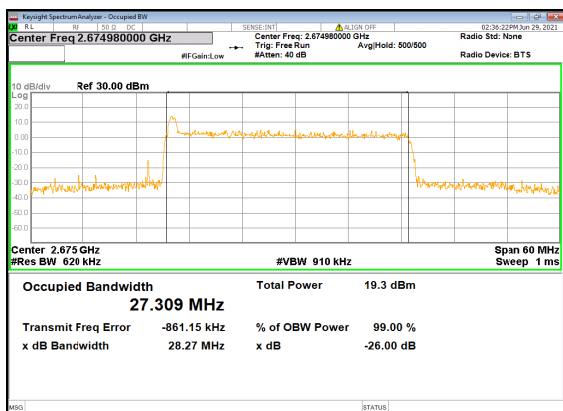

N41(30M)_DFT-s-OFDM_256_QAM_Outer_Full_High_CH