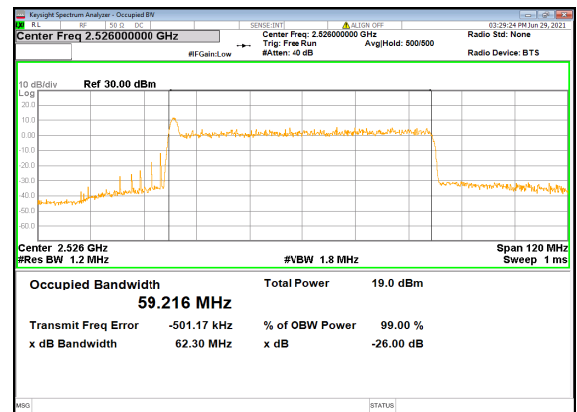

N41(60M)_DFT-s-OFDM_16
QAM_Outer_Full_Low_CH

N41(60M)_DFT-s-OFDM_64
QAM_Outer_Full_Low_CH

N41(60M)_DFT-s-OFDM_256
QAM_Outer_Full_Low_CH

N41(60M)_CP-OFDM_QPSK_Outer_Full_Lo
w_CH

N41(60M)_DFT-s-OFDM_PI_2-BPSK_Outer_Full
Mid_CH