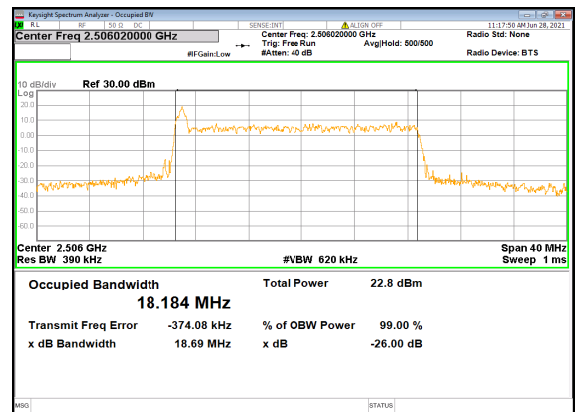

N41(20M)_CP-OFDM_QPSK_Outer_Full_Lo
w_CH