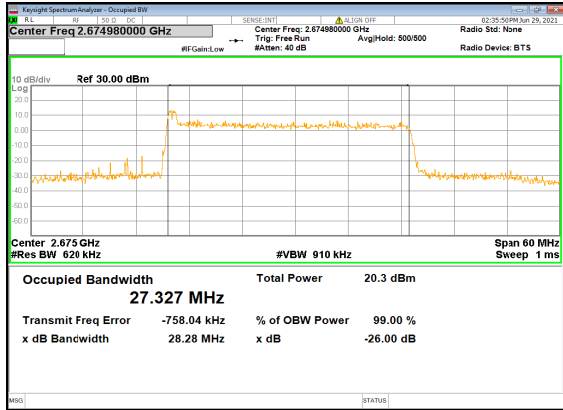

N41(30M)_DFT-s-OFDM_PI_2-BPSK_Outer_Full_High_CH