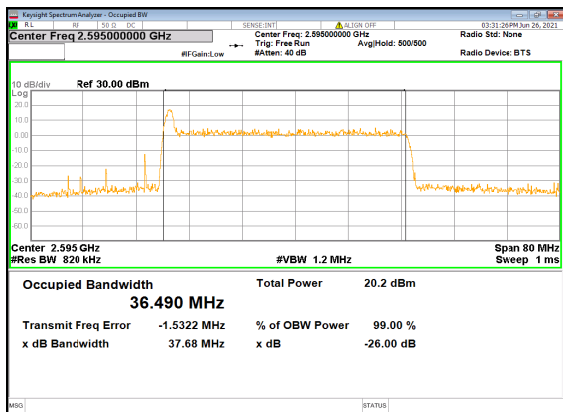

N38(40M)_DFT-s-OFDM_QPSK_Outer_Full
Mid_CH

N38(40M)_DFT-s-OFDM_16
QAM_Outer_Full_Mid_CH

N38(40M)_DFT-s-OFDM_64
QAM_Outer_Full_Mid_CH

N38(40M)_DFT-s-OFDM_256
QAM_Outer_Full_Mid_CH

N38(40M)_CP-OFDM_QPSK_Outer_Full_Mi
d_CH