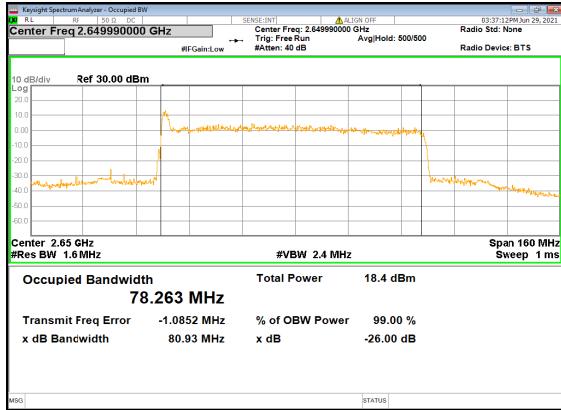

N41(80M)_DFT-s-OFDM_64
QAM_Outer_Full_Mid_CH

N41(80M)_DFT-s-OFDM_256
QAM_Outer_Full_Mid_CH

N41(80M)_CP-OFDM_QPSK_Outer_Full_Mi
d_CH

N41(80M)_DFT-s-OFDM_PI_2-BPSK_Outer_Full_High_CH

N41(80M)_DFT-s-OFDM_QPSK_Outer_Full_High_CH