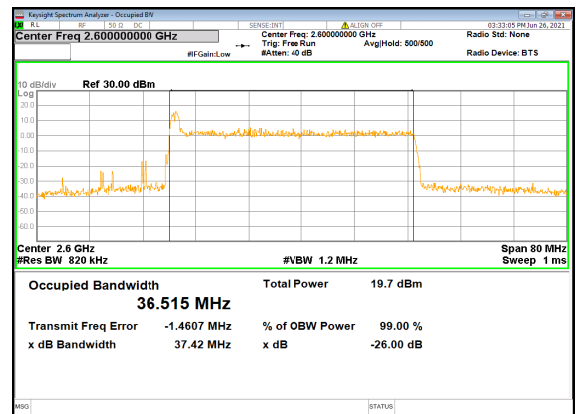

N38(40M)_DFT-s-OFDM_PI_2-BPSK_Outer_Full_High_CH

N38(40M)_DFT-s-OFDM_QPSK_Outer_Full_High_CH

N38(40M)_DFT-s-OFDM_16_QAM_Outer_Full_High_CH

N38(40M)_DFT-s-OFDM_64_QAM_Outer_Full_High_CH

N38(40M)_DFT-s-OFDM_256_QAM_Outer_Full_High_CH