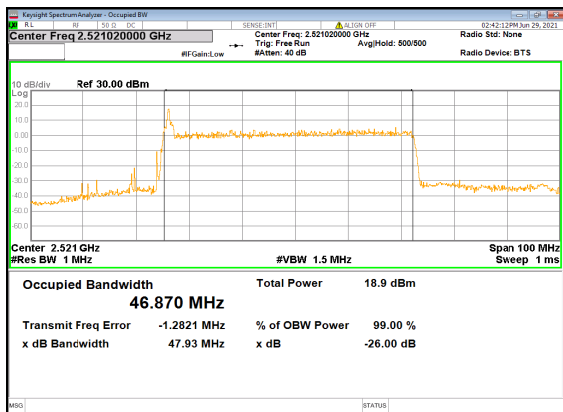

N41(50M)_DFT-s-OFDM_PI_2-BPSK_Outer_Full
_Low_CH

N41(50M)_DFT-s-OFDM_QPSK_Outer_Full
_Low_CH

N41(50M)_DFT-s-OFDM_16
QAM_Outer_Full_Low_CH

N41(50M)_DFT-s-OFDM_64
QAM_Outer_Full_Low_CH

N41(50M)_DFT-s-OFDM_256
QAM_Outer_Full_Low_CH