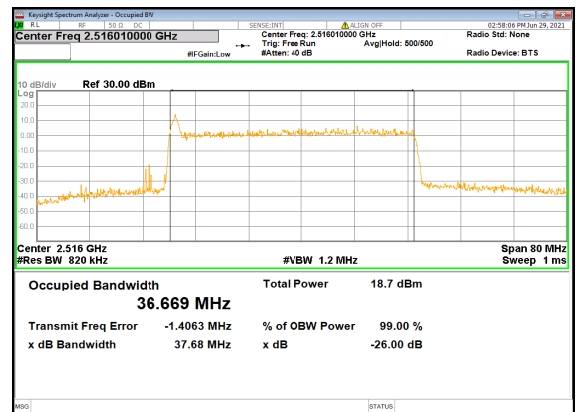

N41(40M)_DFT-s-OFDM_64
QAM_Outer_Full_Low_CH