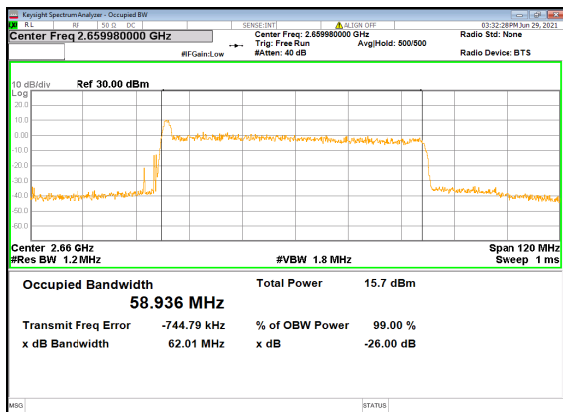

N41(60M)_DFT-s-OFDM_PI_2-BPSK_Outer_Full_High_CH

N41(60M)_DFT-s-OFDM_QPSK_Outer_Full_High_CH

N41(60M)_DFT-s-OFDM_16_QAM_Outer_Full_High_CH

N41(60M)_DFT-s-OFDM_64_QAM_Outer_Full_High_CH

N41(60M)_DFT-s-OFDM_256_QAM_Outer_Full_High_CH