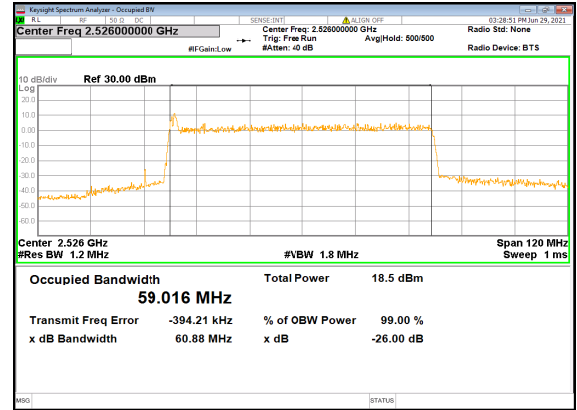

N41(50M)_DFT-s-OFDM_64_QAM_Outer_Full_High_CH

N41(50M)_DFT-s-OFDM_256_QAM_Outer_Full_High_CH

N41(50M)_CP-OFDM_QPSK_Outer_Full_High_CH

N41(60M)_DFT-s-OFDM_PI_2-BPSK_Outer_Full
_Low_CH

N41(60M)_DFT-s-OFDM_QPSK_Outer_Full
_Low_CH