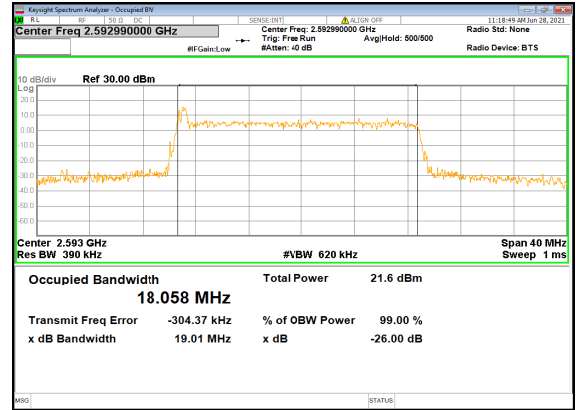

N41(20M)_DFT-s-OFDM_256
QAM_Outer_Full_Low_CH

N41(20M)_CP-OFDM_QPSK_Outer_Full_Lo
w_CH

N41(20M)_DFT-s-OFDM_PI_2-BPSK_Outer_Full
Mid_CH

N41(20M)_DFT-s-OFDM_QPSK_Outer_Full
Mid_CH

N41(20M)_DFT-s-OFDM_16
QAM_Outer_Full_Mid_CH