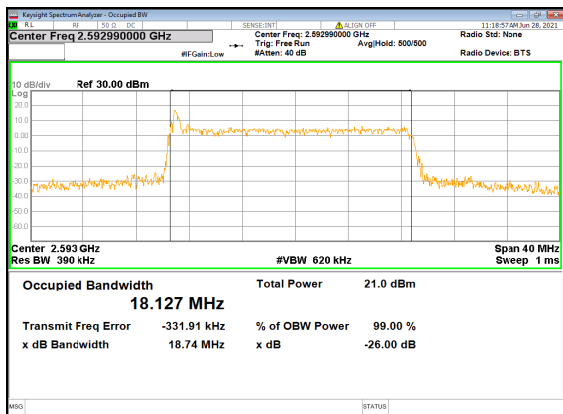

N41(20M)_DFT-s-OFDM_256
QAM_Outer_Full_Low_CH

N41(20M)_CP-OFDM_QPSK_Outer_Full_Lo
w_CH

N41(20M)_DFT-s-OFDM_PI_2-BPSK_Outer_Full
Mid_CH

N41(20M)_DFT-s-OFDM_QPSK_Outer_Full
Mid_CH

N41(20M)_DFT-s-OFDM_16
QAM_Outer_Full_Mid_CH