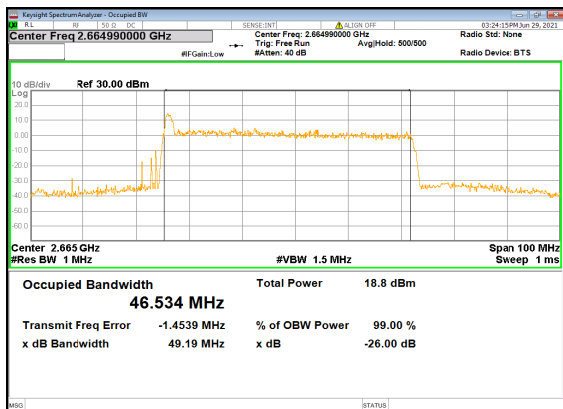

N41(50M)_DFT-s-OFDM_256_QAM_Outer_Full_High_CH