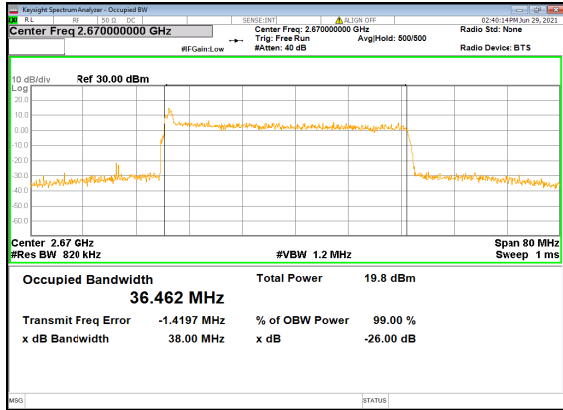

N41(40M)_DFT-s-OFDM_16
QAM_Outer_Full_Mid_CH

N41(40M)_DFT-s-OFDM_64
QAM_Outer_Full_Mid_CH

N41(40M)_DFT-s-OFDM_256
QAM_Outer_Full_Mid_CH

N41(40M)_CP-OFDM_QPSK_Outer_Full_Mi
d_CH

N41(40M)_DFT-s-OFDM_PI_2-BPSK_Outer_Full_High_CH