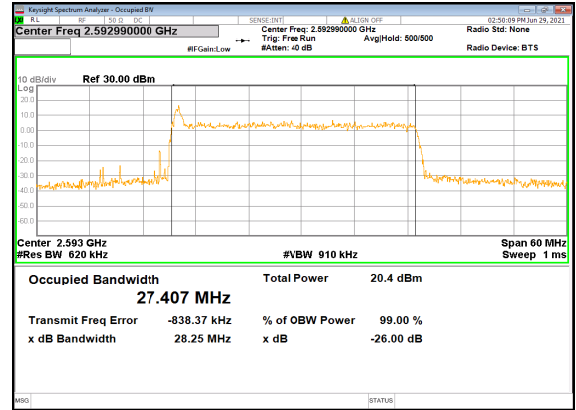

N41(30M)_DFT-s-OFDM_QPSK_Outer_Full
Mid_CH