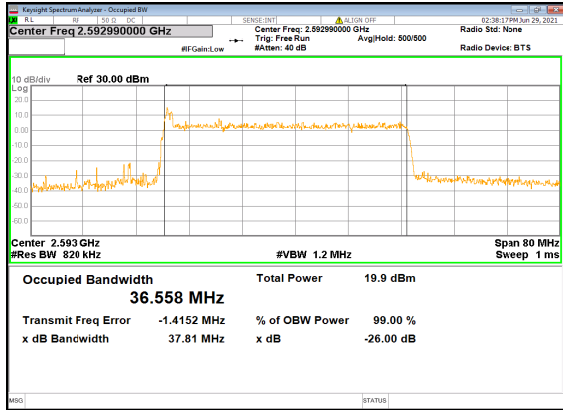

N41(40M)_DFT-s-OFDM_64
QAM_Outer_Full_Low_CH

N41(40M)_DFT-s-OFDM_256
QAM_Outer_Full_Low_CH

N41(40M)_CP-OFDM_QPSK_Outer_Full_Lo
w_CH

N41(40M)_DFT-s-OFDM_PI_2-BPSK_Outer_Full
Mid_CH

N41(40M)_DFT-s-OFDM_QPSK_Outer_Full
Mid_CH