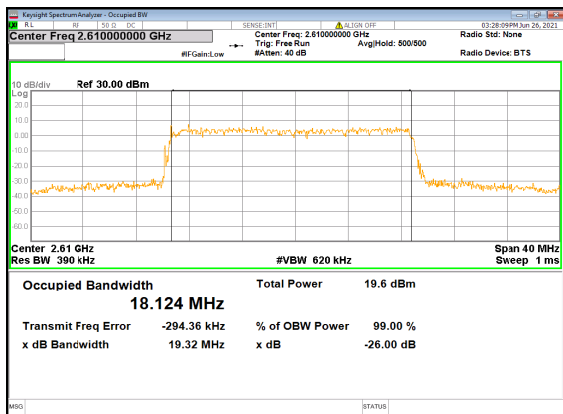

N38(20M)_DFT-s-OFDM_256
QAM_Outer_Full_Mid_CH

N38(20M)_CP-OFDM_QPSK_Outer_Full_Mi
d_CH

N38(20M)_DFT-s-OFDM_PI_2-BPSK_Outer_Full_High_CH

N38(20M)_DFT-s-OFDM_QPSK_Outer_Full_High_CH

N38(20M)_DFT-s-OFDM_16_QAM_Outer_Full_High_CH