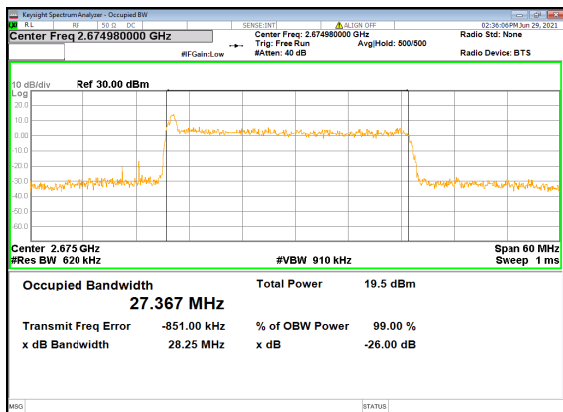

N41(30M)_CP-OFDM_QPSK_Outer_Full_Mi
d_CH

N41(30M)_DFT-s-OFDM_PI_2-BPSK_Outer_Full_High_CH

N41(30M)_DFT-s-OFDM_QPSK_Outer_Full_High_CH

N41(30M)_DFT-s-OFDM_16_QAM_Outer_Full_High_CH

N41(30M)_DFT-s-OFDM_64_QAM_Outer_Full_High_CH