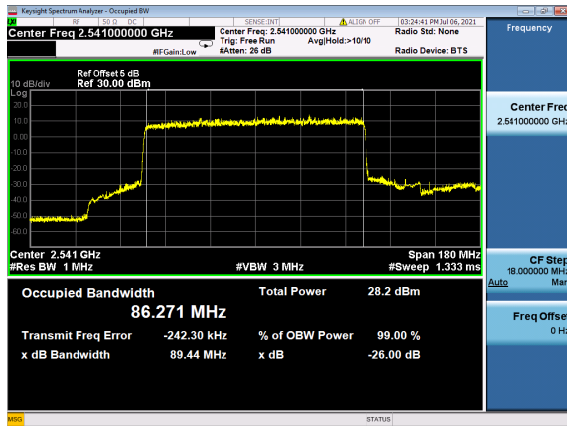

N41(80M)_DFT-s-OFDM_16_QAM_Outer_Full_High_CH

N41(80M)_DFT-s-OFDM_64_QAM_Outer_Full_High_CH

N41(80M)_DFT-s-OFDM_256_QAM_Outer_Full_High_CH

N41(80M)_CP-OFDM_QPSK_Outer_Full_High_CH

N41(90M)_DFT-s-OFDM_PI_2-BPSK_Outer_Full
_512004_CH