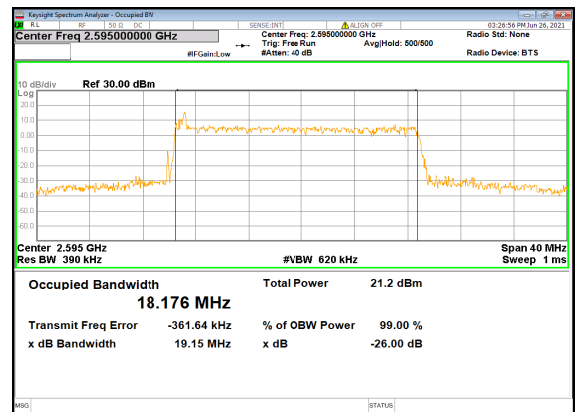

N38(20M)_CP-OFDM_QPSK_Outer_Full_Mi
d_CH