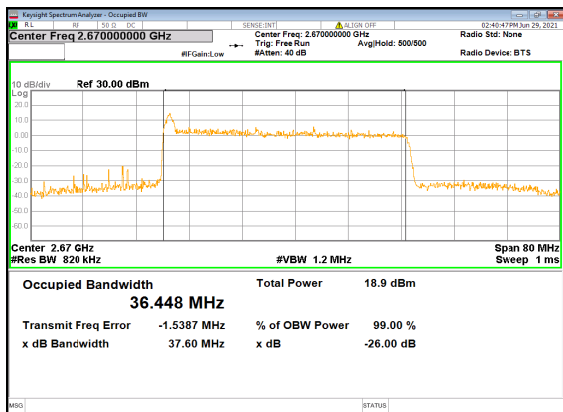

N41(40M)_DFT-s-OFDM_QPSK_Outer_Full_High_CH

N41(40M)_DFT-s-OFDM_16_QAM_Outer_Full_High_CH

N41(40M)_DFT-s-OFDM_64_QAM_Outer_Full_High_CH

N41(40M)_DFT-s-OFDM_256_QAM_Outer_Full_High_CH

N41(40M)_CP-OFDM_QPSK_Outer_Full_High_CH