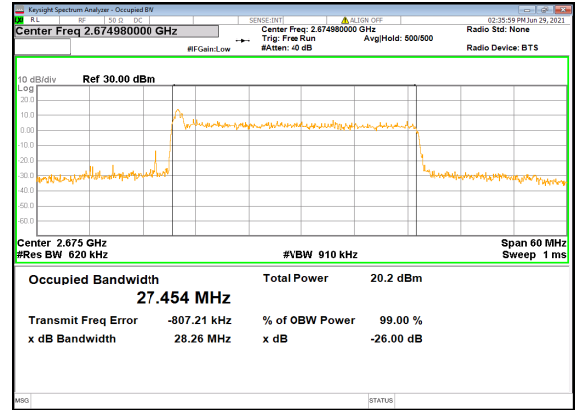

N41(30M)_CP-OFDM_QPSK_Outer_Full_Mi
d_CH

N41(30M)_DFT-s-OFDM_PI_2-BPSK_Outer_Full_High_CH

N41(30M)_DFT-s-OFDM_QPSK_Outer_Full_High_CH

N41(30M)_DFT-s-OFDM_16_QAM_Outer_Full_High_CH

N41(30M)_DFT-s-OFDM_64_QAM_Outer_Full_High_CH