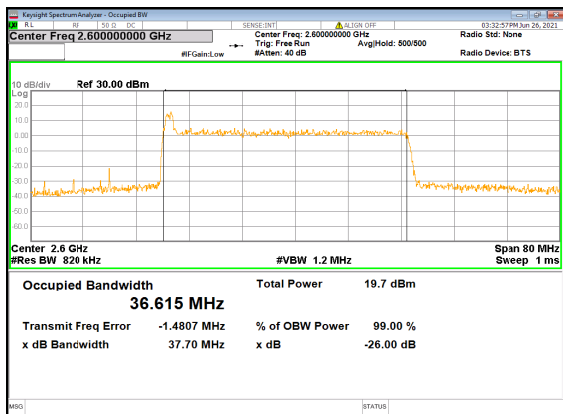

N38(40M)_DFT-s-OFDM_PI_2-BPSK_Outer_Full_High_CH

N38(40M)_DFT-s-OFDM_QPSK_Outer_Full_High_CH

N38(40M)_DFT-s-OFDM_16_QAM_Outer_Full_High_CH

N38(40M)_DFT-s-OFDM_64_QAM_Outer_Full_High_CH

N38(40M)_DFT-s-OFDM_256_QAM_Outer_Full_High_CH