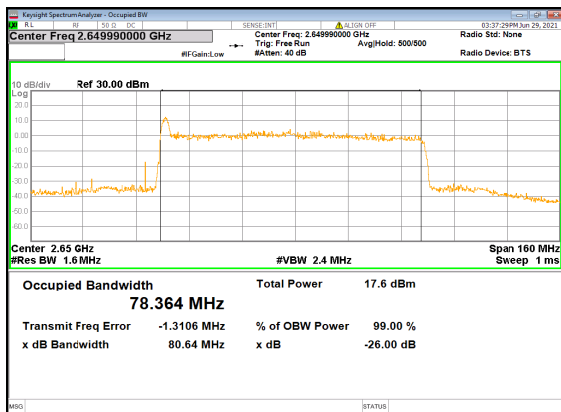

N41(80M)_DFT-s-OFDM_16_QAM_Outer_Full_High_CH