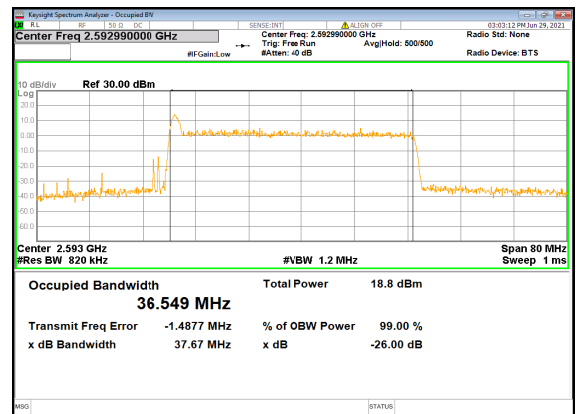

N41(40M)_DFT-s-OFDM_64
QAM_Outer_Full_Mid_CH