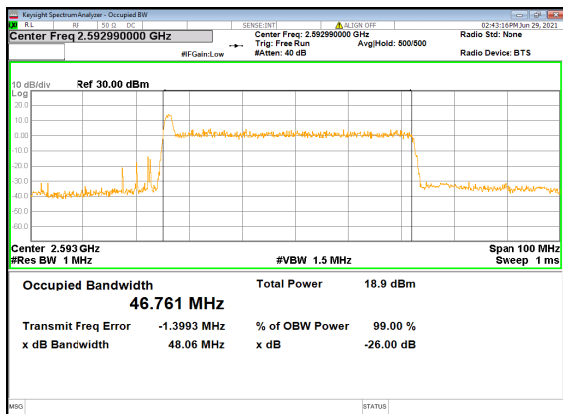

N41(50M)_CP-OFDM_QPSK_Outer_Full_Lo
w_CH

N41(50M)_DFT-s-OFDM_PI_2-BPSK_Outer_Full
Mid_CH

N41(50M)_DFT-s-OFDM_QPSK_Outer_Full
Mid_CH

N41(50M)_DFT-s-OFDM_16
QAM_Outer_Full_Mid_CH

N41(50M)_DFT-s-OFDM_64
QAM_Outer_Full_Mid_CH