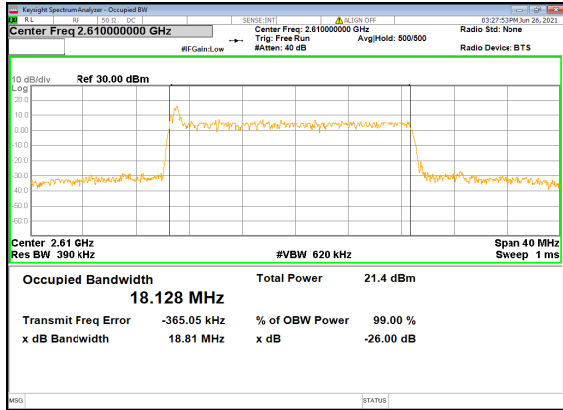

N38(20M)_DFT-s-OFDM_256
QAM_Outer_Full_Mid_CH

N38(20M)_CP-OFDM_QPSK_Outer_Full_Mi
d_CH

N38(20M)_DFT-s-OFDM_PI_2-BPSK_Outer_Full_High_CH

N38(20M)_DFT-s-OFDM_QPSK_Outer_Full_High_CH

N38(20M)_DFT-s-OFDM_16_QAM_Outer_Full_High_CH