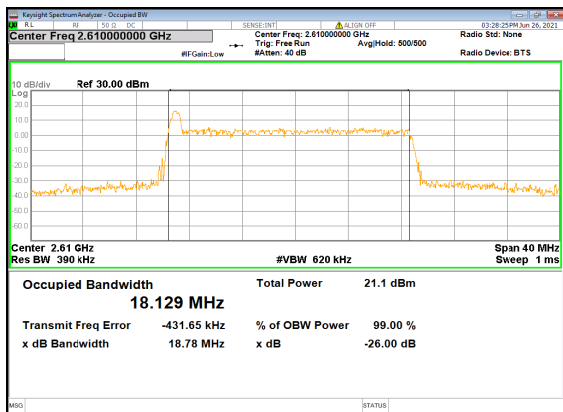

N38(20M)_DFT-s-OFDM_256_QAM_Outer_Full_High_CH