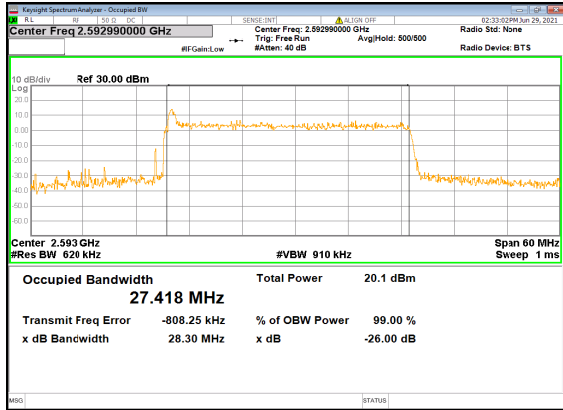

N41(30M)_DFT-s-OFDM_PI_2-BPSK_Outer_Full
Mid_CH