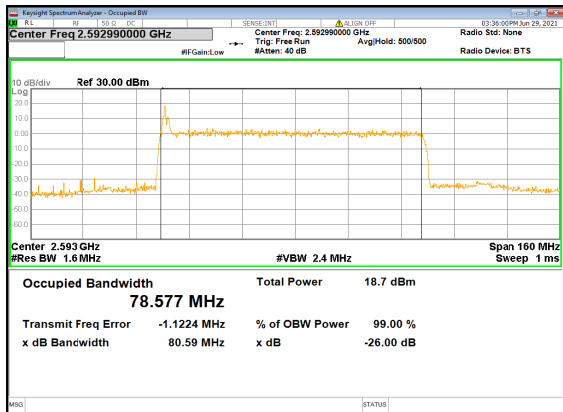

N41(80M)_DFT-s-OFDM_256
QAM_Outer_Full_Low_CH

N41(80M)_CP-OFDM_QPSK_Outer_Full_Lo
w_CH

N41(80M)_DFT-s-OFDM_PI_2-BPSK_Outer_Full
Mid_CH

N41(80M)_DFT-s-OFDM_QPSK_Outer_Full
Mid_CH

N41(80M)_DFT-s-OFDM_16
QAM_Outer_Full_Mid_CH