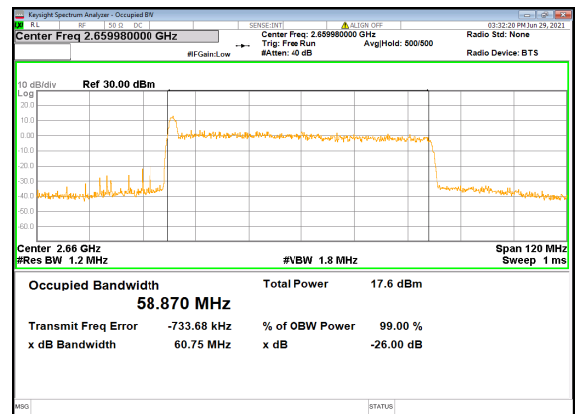

N41(60M)_DFT-s-OFDM_PI_2-BPSK_Outer_Full_High_CH

N41(60M)_DFT-s-OFDM_QPSK_Outer_Full_High_CH

N41(60M)_DFT-s-OFDM_16_QAM_Outer_Full_High_CH

N41(60M)_DFT-s-OFDM_64_QAM_Outer_Full_High_CH

N41(60M)_DFT-s-OFDM_256_QAM_Outer_Full_High_CH