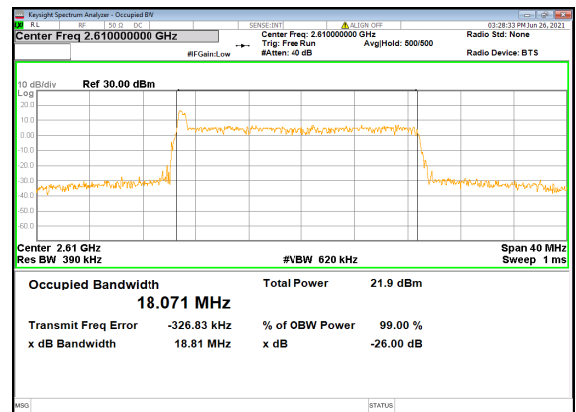

N38(20M)_CP-OFDM_QPSK_Outer_Full_High_CH