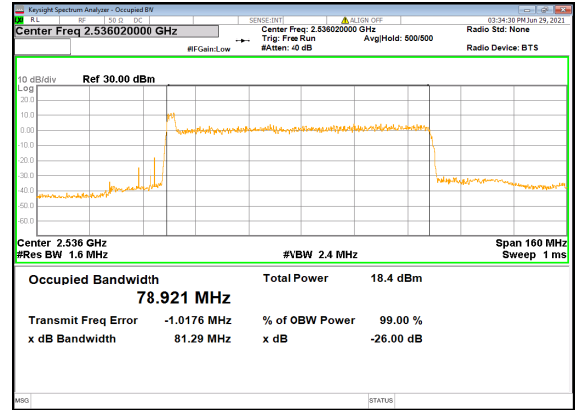

N41(60M)_CP-OFDM_QPSK_Outer_Full_High_CH

N41(80M)_DFT-s-OFDM_PI_2-BPSK_Outer_Full
_Low_CH

N41(80M)_DFT-s-OFDM_QPSK_Outer_Full
Low_CH

N41(80M)_DFT-s-OFDM_16
QAM_Outer_Full_Low_CH

N41(80M)_DFT-s-OFDM_64
QAM_Outer_Full_Low_CH