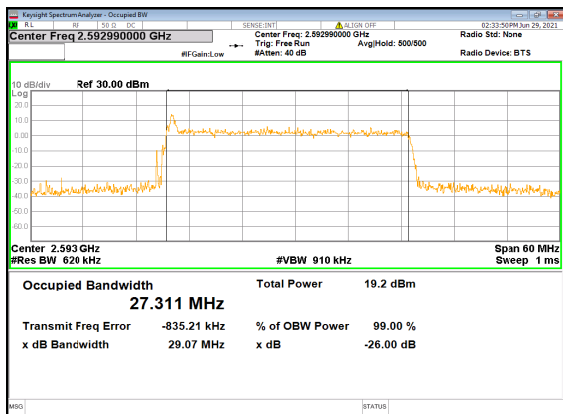

N41(30M)_DFT-s-OFDM_16
QAM_Outer_Full_Mid_CH