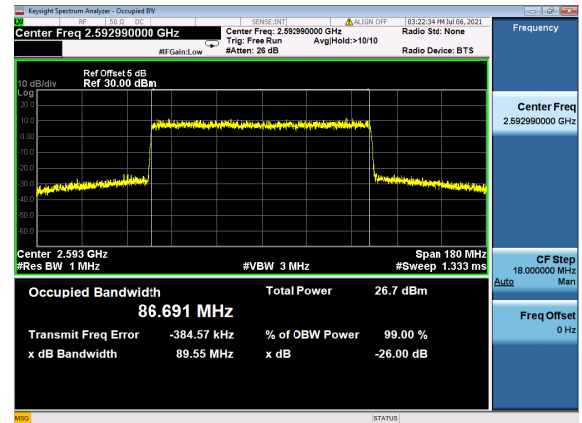

N41(90M)_DFT-s-OFDM_PI_2-BPSK_Outer_Full
_518598_CH

N41(90M)_DFT-s-OFDM_QPSK_Outer_Full
518598_CH

N41(90M)_DFT-s-OFDM_16
QAM_Outer_Full_518598_CH

N41(90M)_DFT-s-OFDM_64
QAM_Outer_Full_518598_CH

N41(90M)_DFT-s-OFDM_256
QAM_Outer_Full_518598_CH