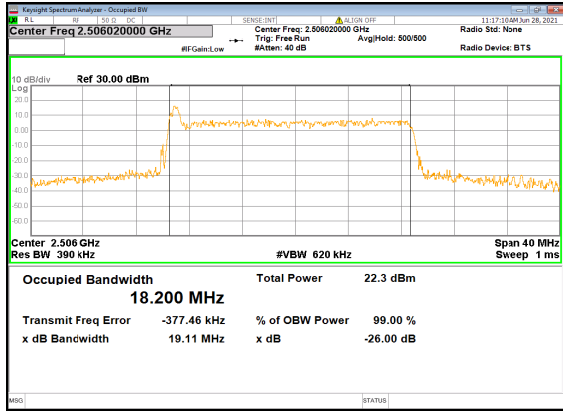

N41(20M)_DFT-s-OFDM_PI_2-BPSK_Outer_Full
_Low_CH