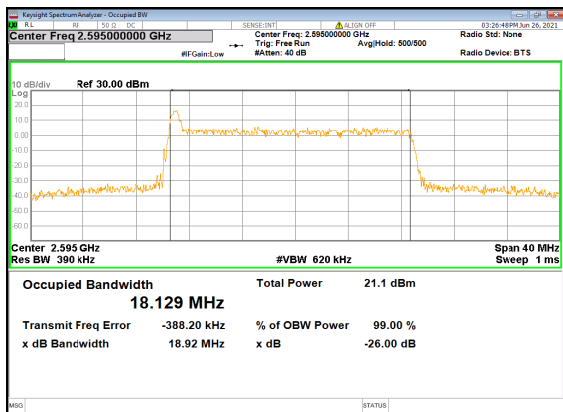

N38(20M)_DFT-s-OFDM_256
QAM_Outer_Full_Mid_CH