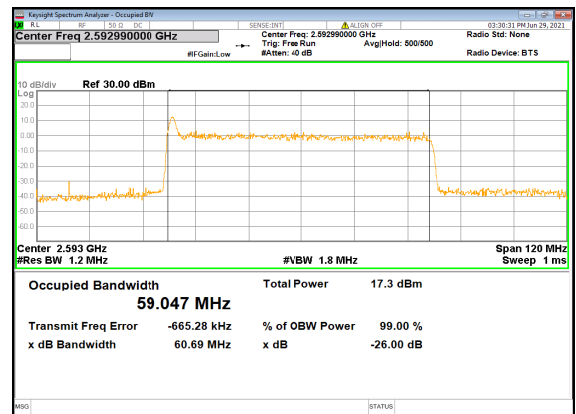

N41(60M)_DFT-s-OFDM_64
QAM_Outer_Full_Mid_CH