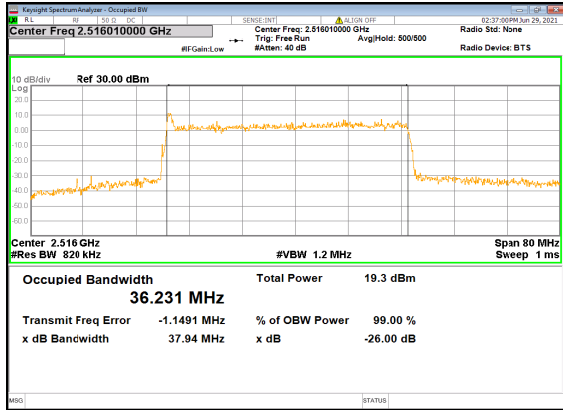

N41(30M)_DFT-s-OFDM_256_QAM_Outer_Full_High_CH

N41(30M)_CP-OFDM_QPSK_Outer_Full_High_CH

N41(40M)_DFT-s-OFDM_PI_2-BPSK_Outer_Full
_Low_CH

N41(40M)_DFT-s-OFDM_QPSK_Outer_Full
_Low_CH

N41(40M)_DFT-s-OFDM_16
QAM_Outer_Full_Low_CH