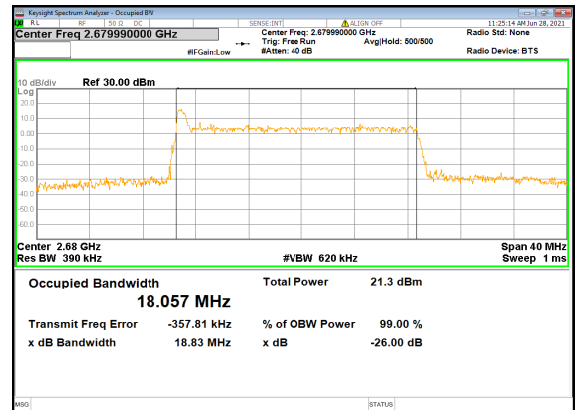

N41(20M)_DFT-s-OFDM_64_QAM_Outer_Full_High_CH