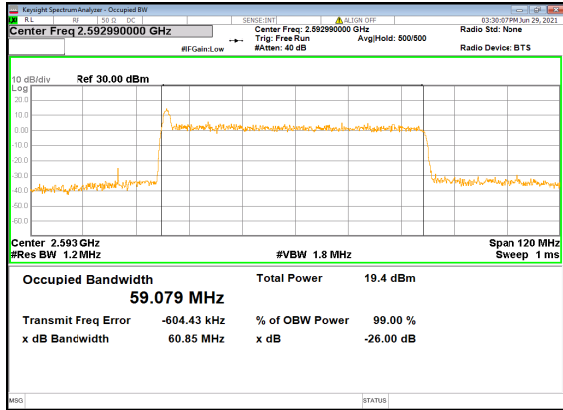

N41(60M)_DFT-s-OFDM_16
QAM_Outer_Full_Low_CH

N41(60M)_DFT-s-OFDM_64
QAM_Outer_Full_Low_CH

N41(60M)_DFT-s-OFDM_256
QAM_Outer_Full_Low_CH

N41(60M)_CP-OFDM_QPSK_Outer_Full_Lo
w_CH

N41(60M)_DFT-s-OFDM_PI_2-BPSK_Outer_Full
Mid_CH