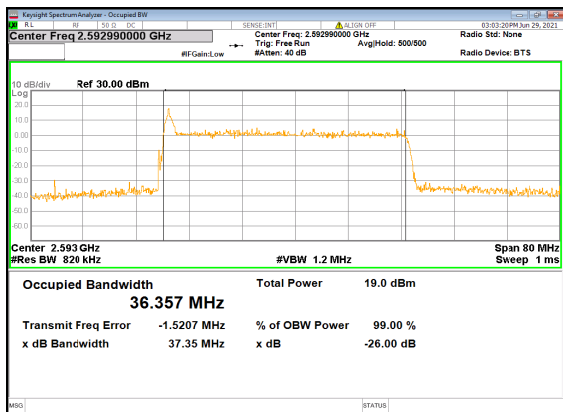

N41(40M)_DFT-s-OFDM_256
QAM_Outer_Full_Mid_CH