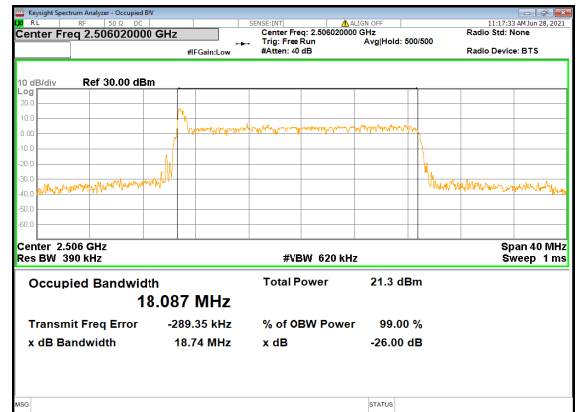

N38(40M)_CP-OFDM_QPSK_Outer_Full_High_CH

N41(20M)_DFT-s-OFDM_PI_2-BPSK_Outer_Full
_Low_CH

N41(20M)_DFT-s-OFDM_QPSK_Outer_Full
_Low_CH

N41(20M)_DFT-s-OFDM_16
QAM_Outer_Full_Low_CH

N41(20M)_DFT-s-OFDM_64
QAM_Outer_Full_Low_CH