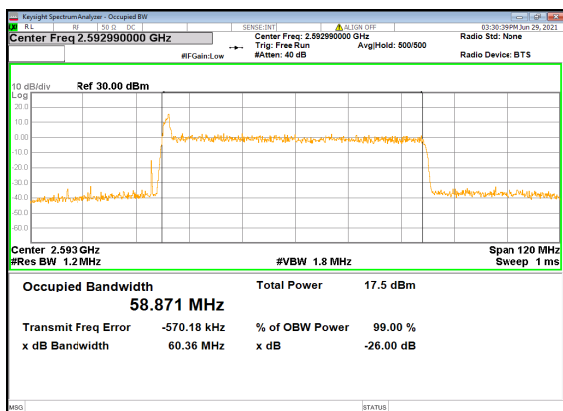

N41(60M)_DFT-s-OFDM_256
QAM_Outer_Full_Mid_CH