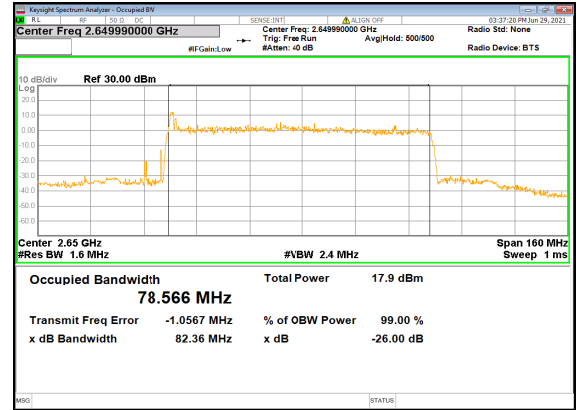

N41(80M)_DFT-s-OFDM_64
QAM_Outer_Full_Mid_CH

N41(80M)_DFT-s-OFDM_256
QAM_Outer_Full_Mid_CH

N41(80M)_CP-OFDM_QPSK_Outer_Full_Mi
d_CH

N41(80M)_DFT-s-OFDM_PI_2-BPSK_Outer_Full_High_CH

N41(80M)_DFT-s-OFDM_QPSK_Outer_Full_High_CH