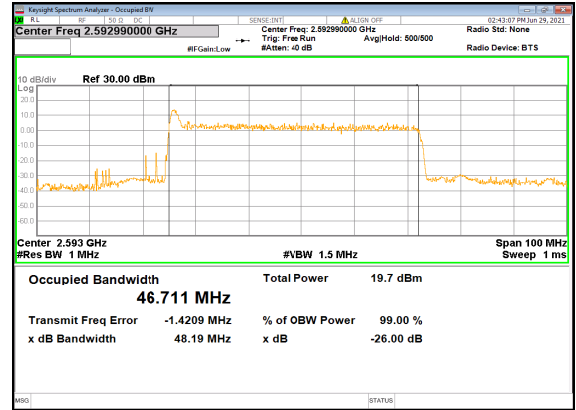

N41(50M)_CP-OFDM_QPSK_Outer_Full_Lo
w_CH

N41(50M)_DFT-s-OFDM_PI_2-BPSK_Outer_Full
Mid_CH

N41(50M)_DFT-s-OFDM_QPSK_Outer_Full
Mid_CH

N41(50M)_DFT-s-OFDM_16
QAM_Outer_Full_Mid_CH

N41(50M)_DFT-s-OFDM_64
QAM_Outer_Full_Mid_CH