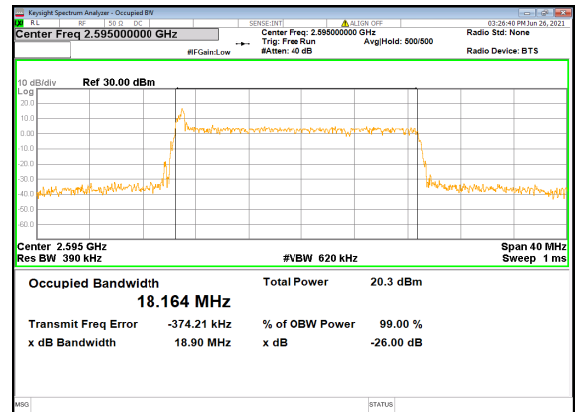

N38(20M)_CP-OFDM_QPSK_Outer_Full_Lo
w_CH

N38(20M)_DFT-s-OFDM_PI_2-BPSK_Outer_Full
Mid_CH

N38(20M)_DFT-s-OFDM_QPSK_Outer_Full
Mid_CH

N38(20M)_DFT-s-OFDM_16
QAM_Outer_Full_Mid_CH

N38(20M)_DFT-s-OFDM_64
QAM_Outer_Full_Mid_CH