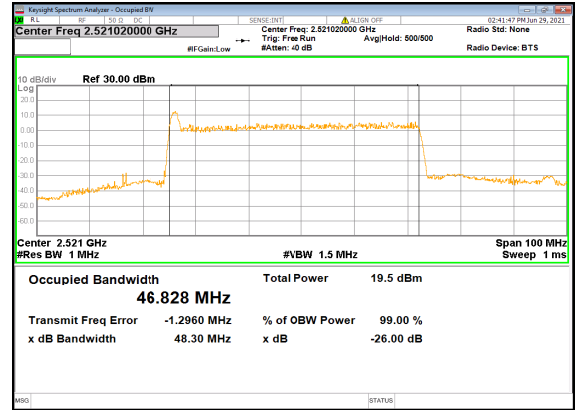

N41(50M)_DFT-s-OFDM_QPSK_Outer_Full
_Low_CH