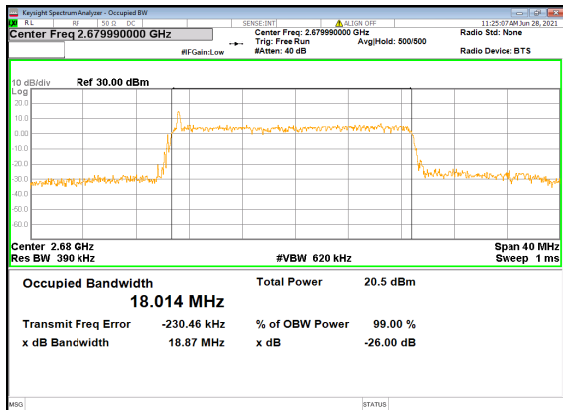

N41(20M)_DFT-s-OFDM_16_QAM_Outer_Full_High_CH