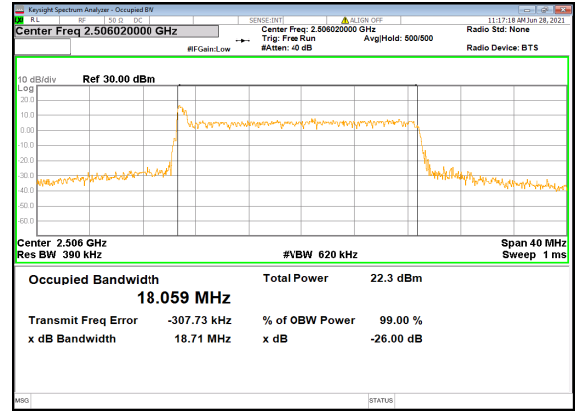

N38(40M)_CP-OFDM_QPSK_Outer_Full_High_CH

N41(20M)_DFT-s-OFDM_PI_2-BPSK_Outer_Full
_Low_CH

N41(20M)_DFT-s-OFDM_QPSK_Outer_Full
_Low_CH

N41(20M)_DFT-s-OFDM_16
QAM_Outer_Full_Low_CH

N41(20M)_DFT-s-OFDM_64
QAM_Outer_Full_Low_CH