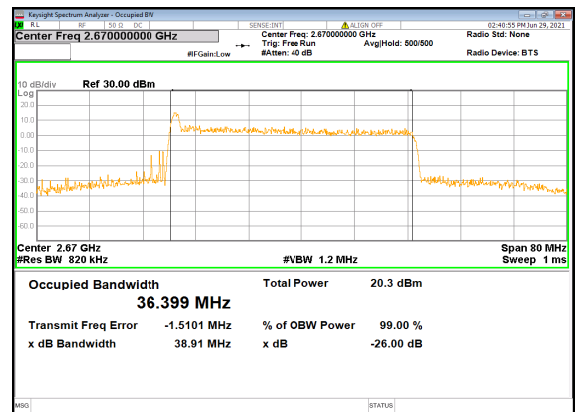

N41(40M)_DFT-s-OFDM_QPSK_Outer_Full_High_CH

N41(40M)_DFT-s-OFDM_16_QAM_Outer_Full_High_CH

N41(40M)_DFT-s-OFDM_64_QAM_Outer_Full_High_CH

N41(40M)_DFT-s-OFDM_256_QAM_Outer_Full_High_CH

N41(40M)_CP-OFDM_QPSK_Outer_Full_High_CH