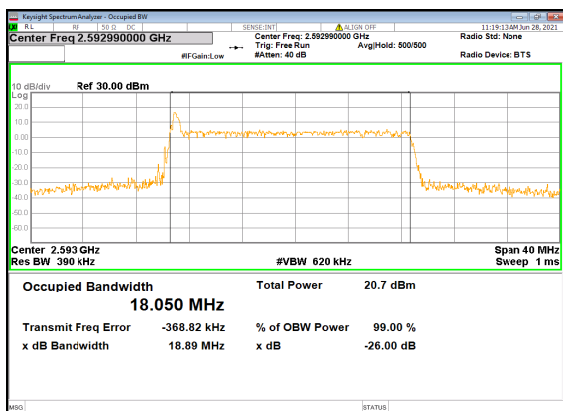

N41(20M)_DFT-s-OFDM_256
QAM_Outer_Full_Mid_CH