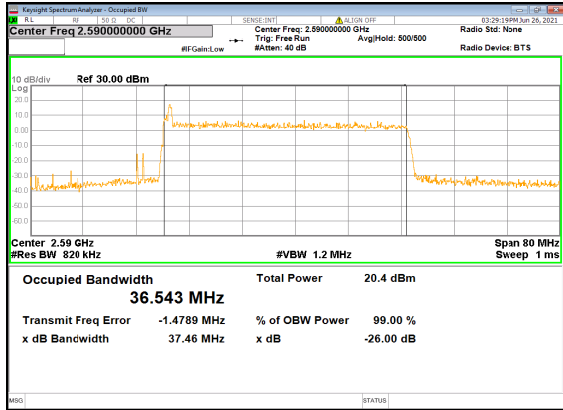

N38(20M)_DFT-s-OFDM_64_QAM_Outer_Full_High_CH

N38(20M)_DFT-s-OFDM_256_QAM_Outer_Full_High_CH

N38(20M)_CP-OFDM_QPSK_Outer_Full_High_CH

N38(40M)_DFT-s-OFDM_PI_2-BPSK_Outer_Full
_Low_CH

N38(40M)_DFT-s-OFDM_QPSK_Outer_Full
_Low_CH