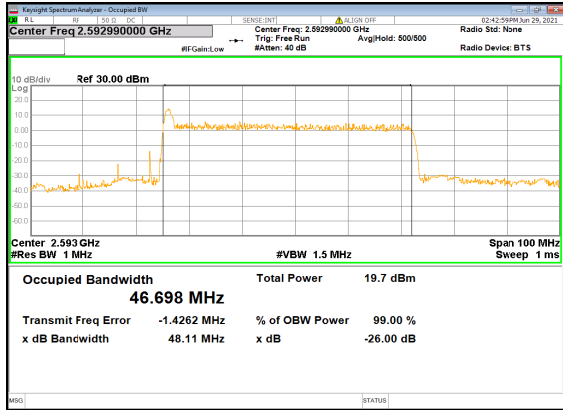

N41(50M)_DFT-s-OFDM_PI_2-BPSK_Outer_Full
Mid_CH