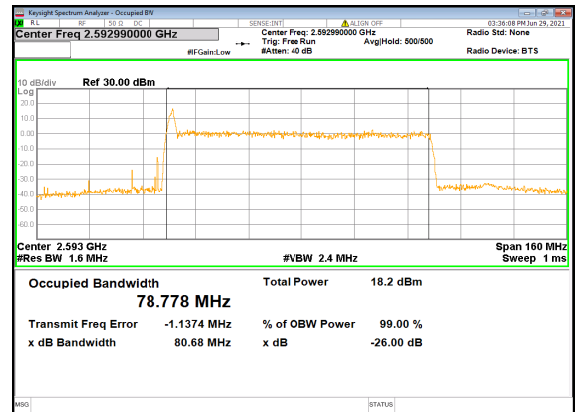

N41(80M)_DFT-s-OFDM_64
QAM_Outer_Full_Mid_CH