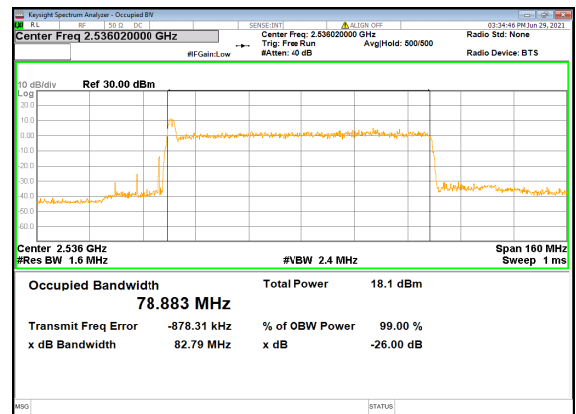

N41(60M)_CP-OFDM_QPSK_Outer_Full_High_CH

N41(80M)_DFT-s-OFDM_PI_2-BPSK_Outer_Full
_Low_CH

N41(80M)_DFT-s-OFDM_QPSK_Outer_Full
Low_CH

N41(80M)_DFT-s-OFDM_16
QAM_Outer_Full_Low_CH

N41(80M)_DFT-s-OFDM_64
QAM_Outer_Full_Low_CH