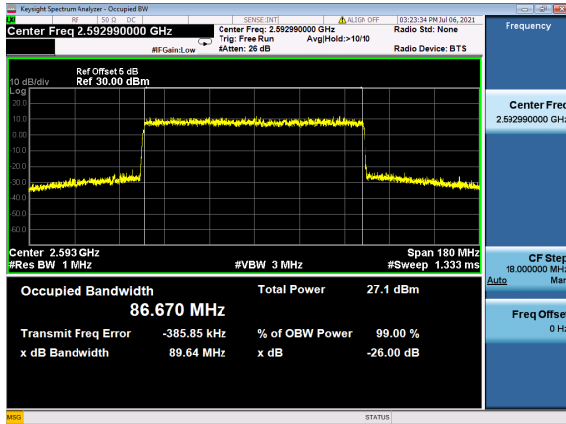

N41(90M)_DFT-s-OFDM_16
QAM_Outer_Full_518598_CH