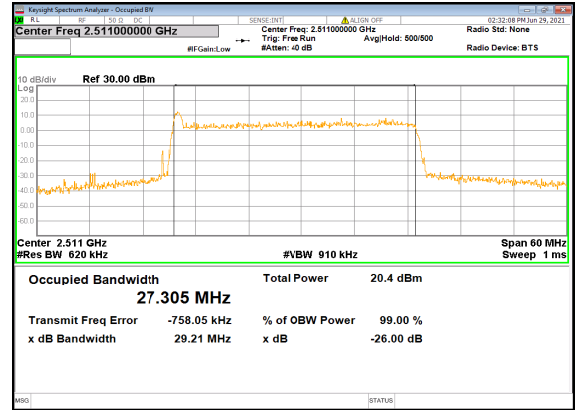

N41(30M)_DFT-s-OFDM_QPSK_Outer_Full
_Low_CH