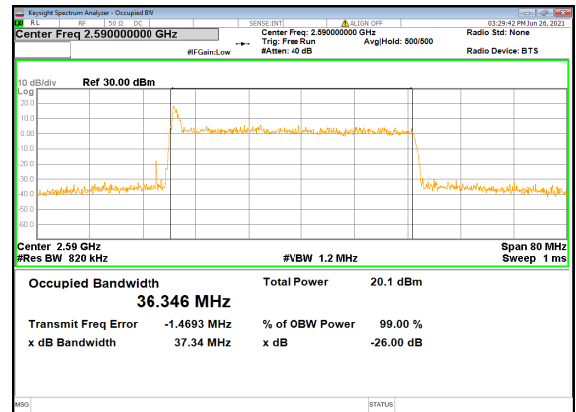

N38(40M)_DFT-s-OFDM_64
QAM_Outer_Full_Low_CH