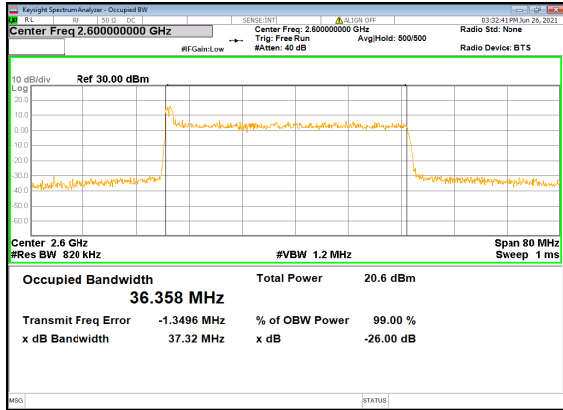

N38(40M)_DFT-s-OFDM_PI_2-BPSK_Outer_Full_High_CH