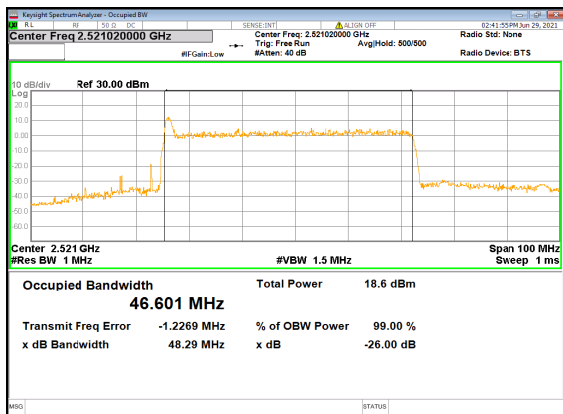

N41(50M)_DFT-s-OFDM_16
QAM_Outer_Full_Low_CH