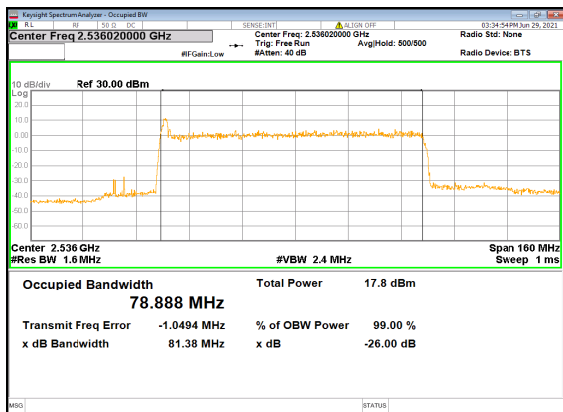

N41(80M)_DFT-s-OFDM_256
QAM_Outer_Full_Low_CH