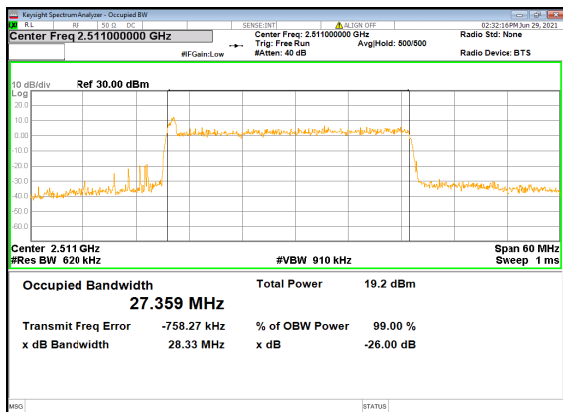

N41(30M)_DFT-s-OFDM_16
QAM_Outer_Full_Low_CH