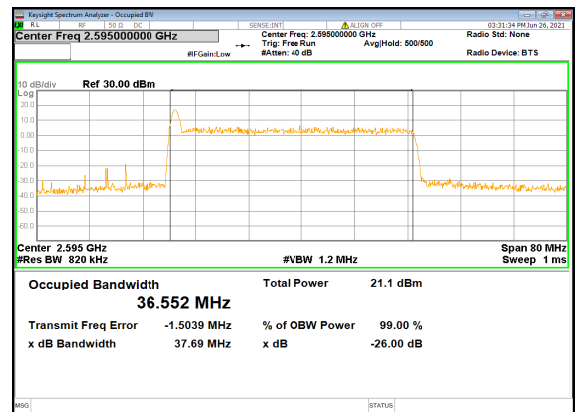

N38(40M)_DFT-s-OFDM_PI_2-BPSK_Outer_Full_High_CH

N38(40M)_DFT-s-OFDM_QPSK_Outer_Full_High_CH

N38(40M)_DFT-s-OFDM_16_QAM_Outer_Full_High_CH

N38(40M)_DFT-s-OFDM_64_QAM_Outer_Full_High_CH

N38(40M)_DFT-s-OFDM_256_QAM_Outer_Full_High_CH