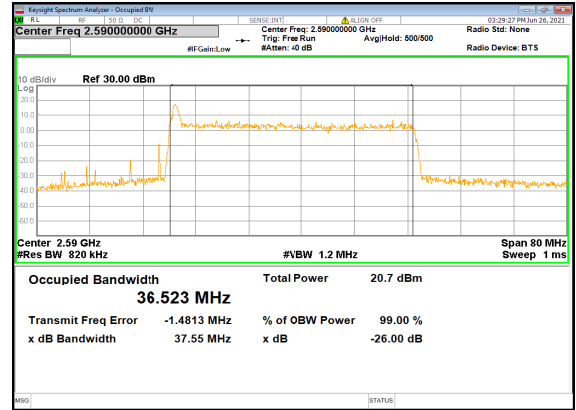

N38(20M)_DFT-s-OFDM_64_QAM_Outer_Full_High_CH

N38(20M)_DFT-s-OFDM_256_QAM_Outer_Full_High_CH

N38(20M)_CP-OFDM_QPSK_Outer_Full_High_CH

N38(40M)_DFT-s-OFDM_PI_2-BPSK_Outer_Full
_Low_CH

N38(40M)_DFT-s-OFDM_QPSK_Outer_Full
_Low_CH