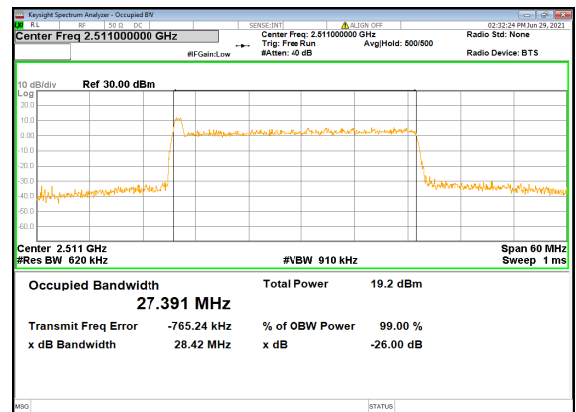

N41(30M)_DFT-s-OFDM_64
QAM_Outer_Full_Low_CH