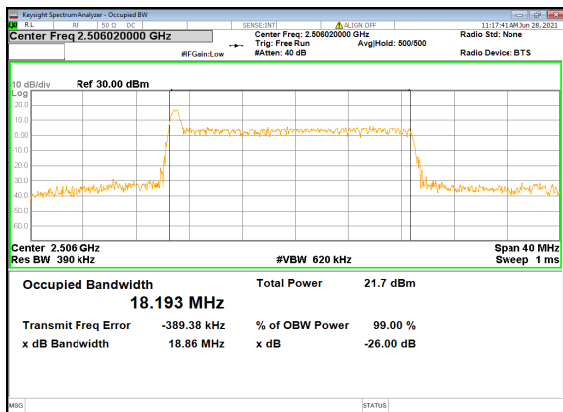

N41(20M)_DFT-s-OFDM_256
QAM_Outer_Full_Low_CH