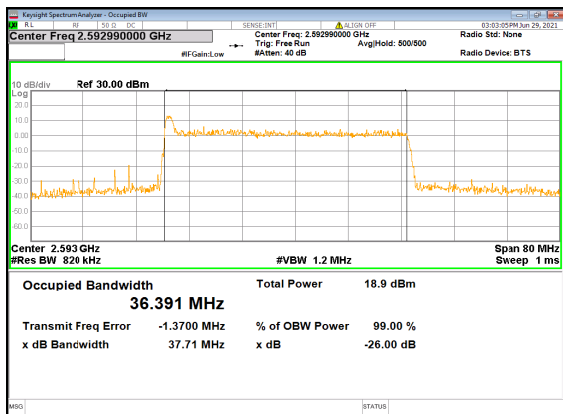

N41(40M)_DFT-s-OFDM_16
QAM_Outer_Full_Mid_CH