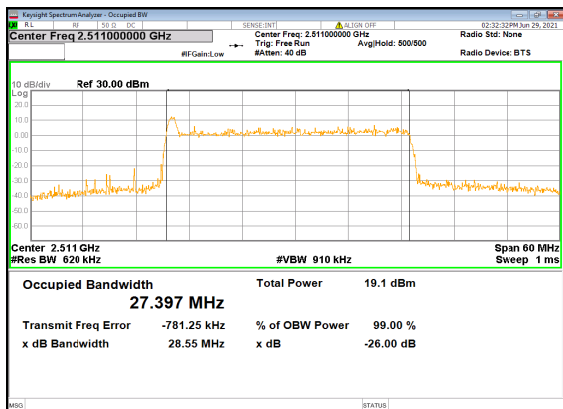

N41(30M)_DFT-s-OFDM_QPSK_Outer_Full
_Low_CH

N41(30M)_DFT-s-OFDM_16
QAM_Outer_Full_Low_CH

N41(30M)_DFT-s-OFDM_64
QAM_Outer_Full_Low_CH

N41(30M)_DFT-s-OFDM_256
QAM_Outer_Full_Low_CH

N41(30M)_CP-OFDM_QPSK_Outer_Full_Lo
w_CH