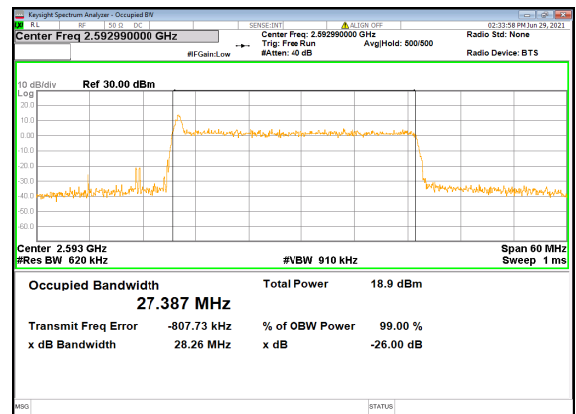

N41(30M)_DFT-s-OFDM_PI_2-BPSK_Outer_Full
Mid_CH

N41(30M)_DFT-s-OFDM_QPSK_Outer_Full
Mid_CH

N41(30M)_DFT-s-OFDM_16
QAM_Outer_Full_Mid_CH

N41(30M)_DFT-s-OFDM_64
QAM_Outer_Full_Mid_CH

N41(30M)_DFT-s-OFDM_256
QAM_Outer_Full_Mid_CH