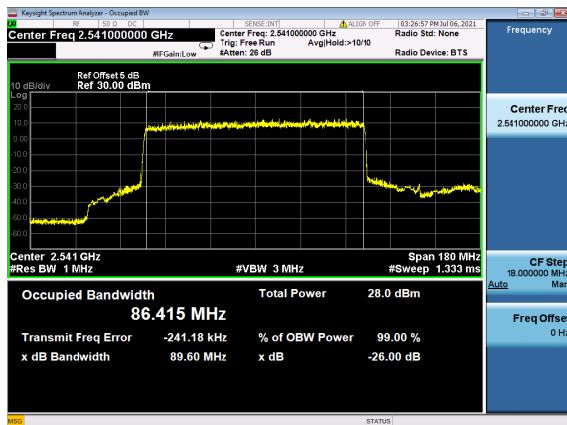

N41(90M)_DFT-s-OFDM_QPSK_Outer_Full
512004_CH

N41(90M)_DFT-s-OFDM_16
QAM_Outer_Full_512004_CH

N41(90M)_DFT-s-OFDM_64
QAM_Outer_Full_512004_CH

N41(90M)_DFT-s-OFDM_256
QAM_Outer_Full_512004_CH

N41(90M)_CP-OFDM_QPSK_Outer_Full_51
2004_CH