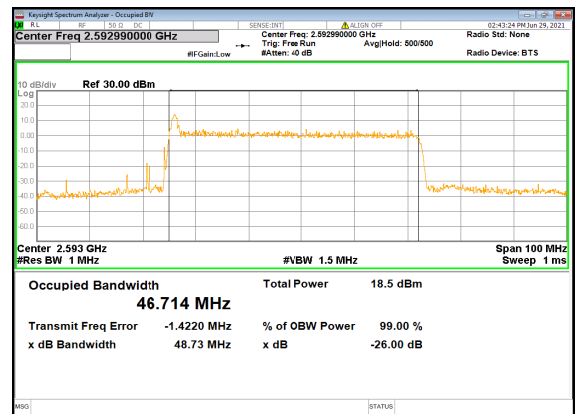

N41(50M)_CP-OFDM_QPSK_Outer_Full_Lo
w_CH

N41(50M)_DFT-s-OFDM_PI_2-BPSK_Outer_Full
Mid_CH

N41(50M)_DFT-s-OFDM_QPSK_Outer_Full
Mid_CH

N41(50M)_DFT-s-OFDM_16
QAM_Outer_Full_Mid_CH

N41(50M)_DFT-s-OFDM_64
QAM_Outer_Full_Mid_CH