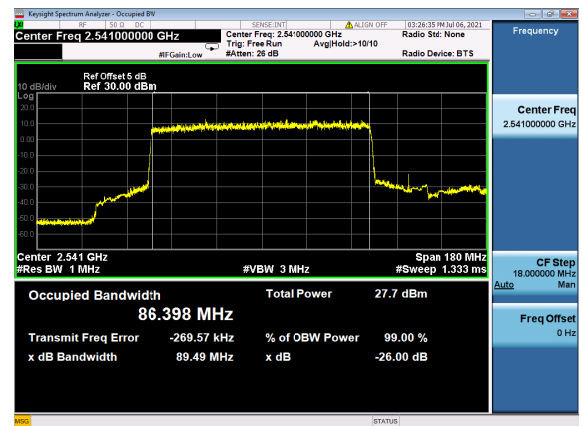

N41(90M)_CP-OFDM_QPSK_Outer_Full_51
2004_CH