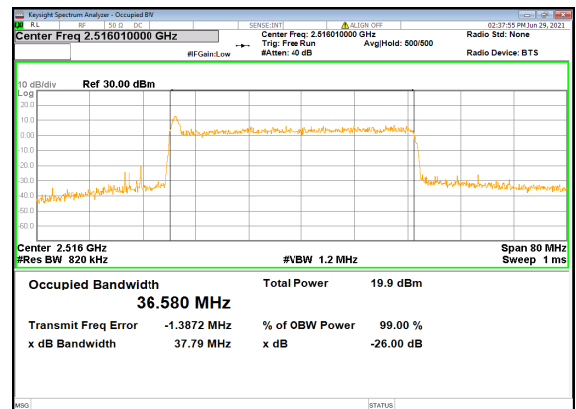

N41(40M)_CP-OFDM_QPSK_Outer_Full_Lo
w_CH