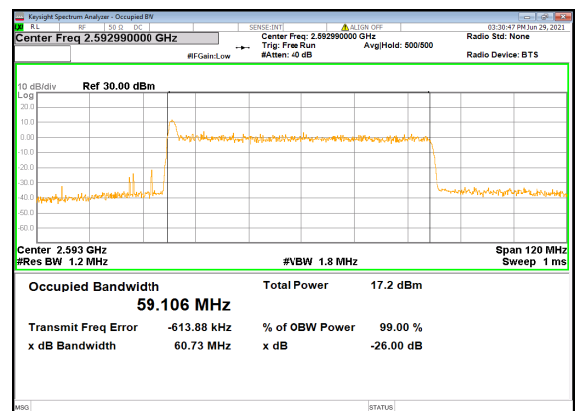

N41(60M)_DFT-s-OFDM_PI_2-BPSK_Outer_Full_High_CH

N41(60M)_DFT-s-OFDM_QPSK_Outer_Full_High_CH

N41(60M)_DFT-s-OFDM_16_QAM_Outer_Full_High_CH

N41(60M)_DFT-s-OFDM_64_QAM_Outer_Full_High_CH

N41(60M)_DFT-s-OFDM_256_QAM_Outer_Full_High_CH