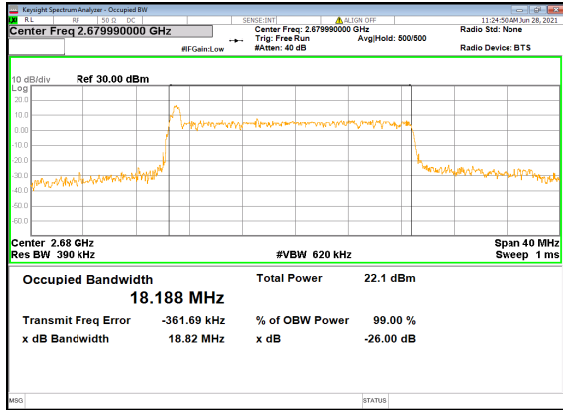

N41(20M)_DFT-s-OFDM_64
QAM_Outer_Full_Mid_CH

N41(20M)_DFT-s-OFDM_256
QAM_Outer_Full_Mid_CH

N41(20M)_CP-OFDM_QPSK_Outer_Full_Mi
d_CH

N41(20M)_DFT-s-OFDM_PI_2-BPSK_Outer_Full_High_CH

N41(20M)_DFT-s-OFDM_QPSK_Outer_Full_High_CH