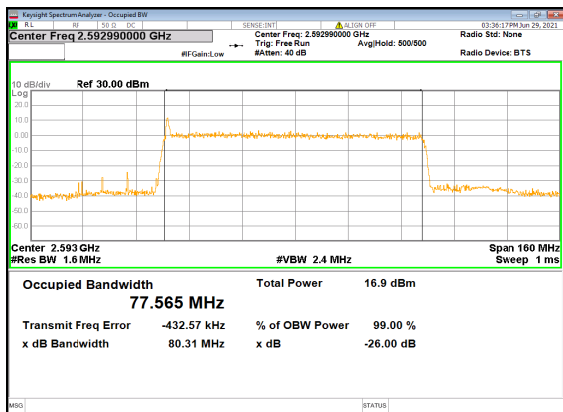

N41(80M)_DFT-s-OFDM_256
QAM_Outer_Full_Mid_CH