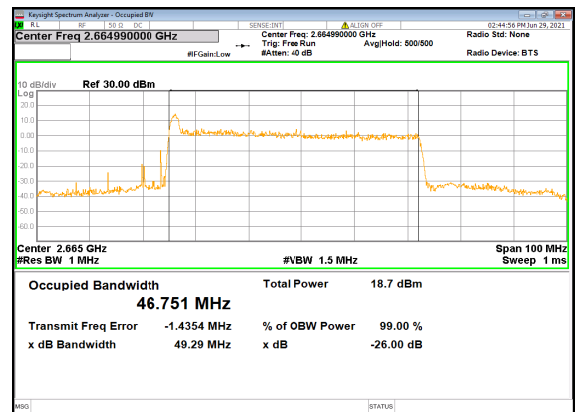

N41(50M)_DFT-s-OFDM_64_QAM_Outer_Full_High_CH