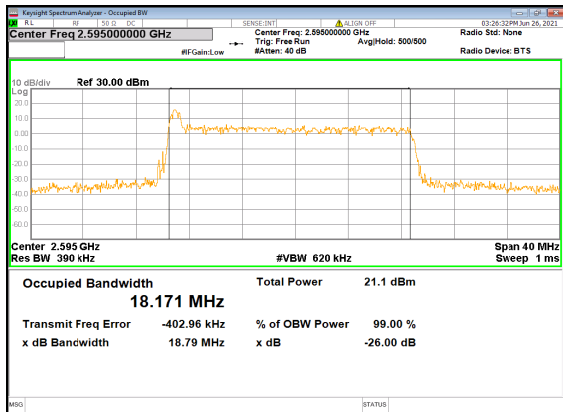

N38(20M)_CP-OFDM_QPSK_Outer_Full_Lo
w_CH

N38(20M)_DFT-s-OFDM_PI_2-BPSK_Outer_Full
Mid_CH

N38(20M)_DFT-s-OFDM_QPSK_Outer_Full
Mid_CH

N38(20M)_DFT-s-OFDM_16
QAM_Outer_Full_Mid_CH

N38(20M)_DFT-s-OFDM_64
QAM_Outer_Full_Mid_CH