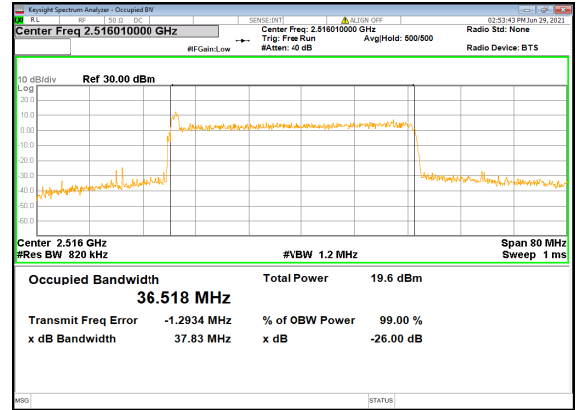

N41(30M)_DFT-s-OFDM_256_QAM_Outer_Full_High_CH

N41(30M)_CP-OFDM_QPSK_Outer_Full_High_CH

N41(40M)_DFT-s-OFDM_PI_2-BPSK_Outer_Full
_Low_CH

N41(40M)_DFT-s-OFDM_QPSK_Outer_Full
_Low_CH

N41(40M)_DFT-s-OFDM_16
QAM_Outer_Full_Low_CH