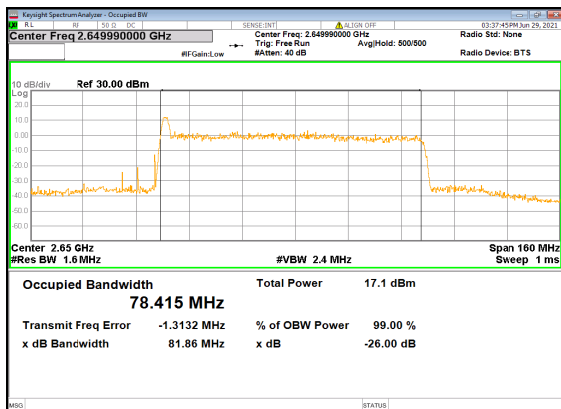

N41(80M)_DFT-s-OFDM_256_QAM_Outer_Full_High_CH