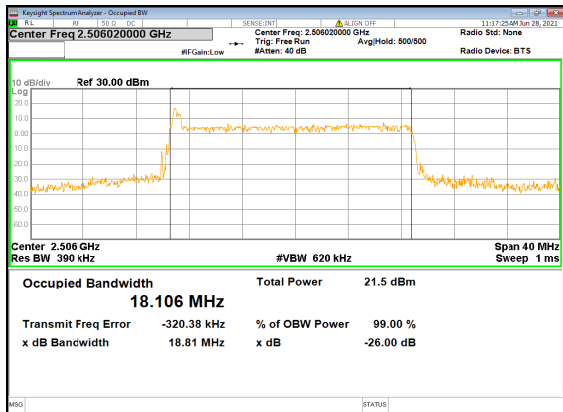

N38(40M)_CP-OFDM_QPSK_Outer_Full_High_CH

N41(20M)_DFT-s-OFDM_PI_2-BPSK_Outer_Full
_Low_CH

N41(20M)_DFT-s-OFDM_QPSK_Outer_Full
_Low_CH

N41(20M)_DFT-s-OFDM_16
QAM_Outer_Full_Low_CH

N41(20M)_DFT-s-OFDM_64
QAM_Outer_Full_Low_CH