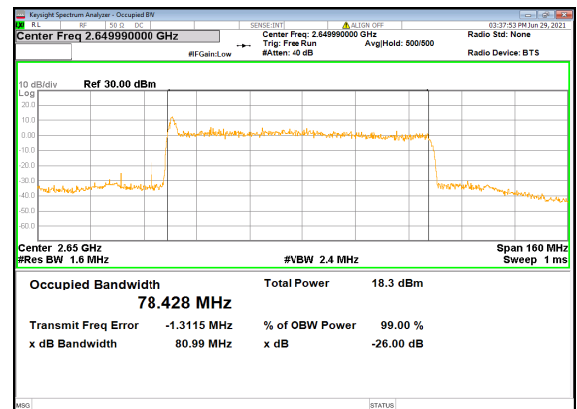

N41(80M)_DFT-s-OFDM_16_QAM_Outer_Full_High_CH

N41(80M)_DFT-s-OFDM_64_QAM_Outer_Full_High_CH

N41(80M)_DFT-s-OFDM_256_QAM_Outer_Full_High_CH

N41(80M)_CP-OFDM_QPSK_Outer_Full_High_CH

N41(90M)_DFT-s-OFDM_PI_2-BPSK_Outer_Full
_512004_CH