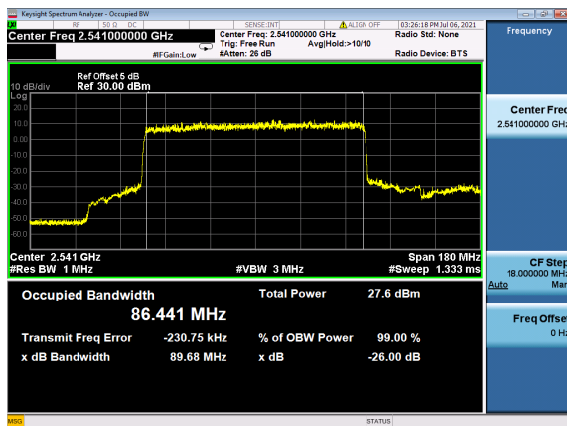

N41(90M)_DFT-s-OFDM_256
QAM_Outer_Full_512004_CH