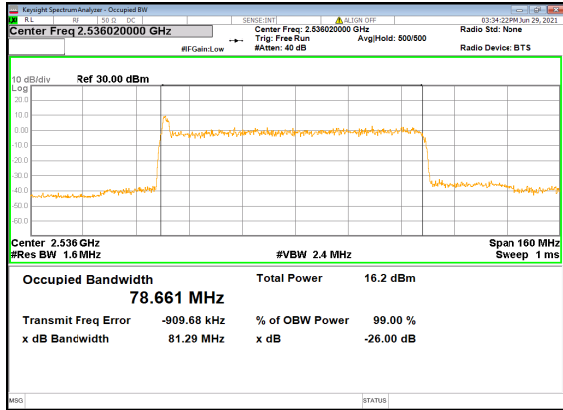

N41(80M)_DFT-s-OFDM_PI_2-BPSK_Outer_Full
_Low_CH