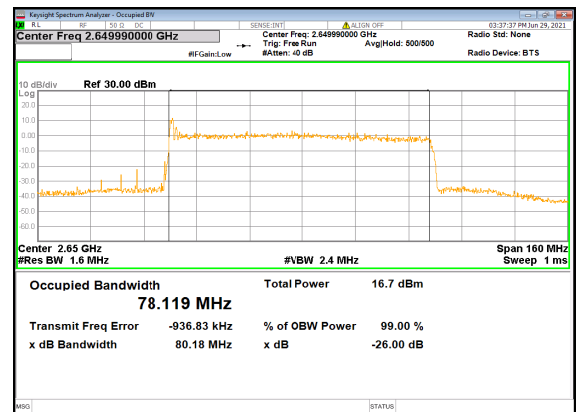

N41(80M)_DFT-s-OFDM_64_QAM_Outer_Full_High_CH