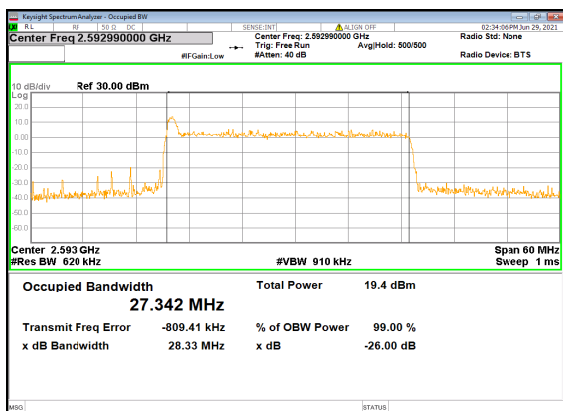

N41(30M)_DFT-s-OFDM_PI_2-BPSK_Outer_Full
Mid_CH

N41(30M)_DFT-s-OFDM_QPSK_Outer_Full
Mid_CH

N41(30M)_DFT-s-OFDM_16
QAM_Outer_Full_Mid_CH

N41(30M)_DFT-s-OFDM_64
QAM_Outer_Full_Mid_CH

N41(30M)_DFT-s-OFDM_256
QAM_Outer_Full_Mid_CH