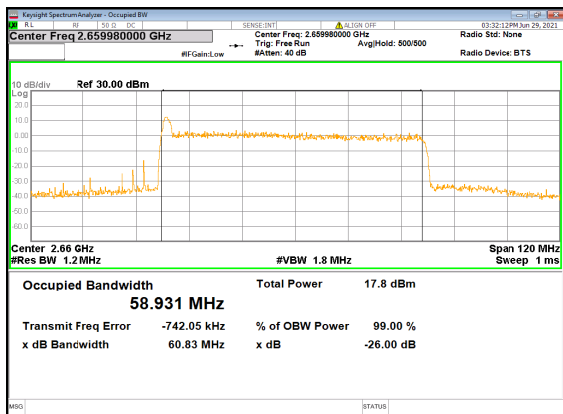

N41(60M)_DFT-s-OFDM_PI_2-BPSK_Outer_Full_High_CH

N41(60M)_DFT-s-OFDM_QPSK_Outer_Full_High_CH

N41(60M)_DFT-s-OFDM_16_QAM_Outer_Full_High_CH

N41(60M)_DFT-s-OFDM_64_QAM_Outer_Full_High_CH

N41(60M)_DFT-s-OFDM_256_QAM_Outer_Full_High_CH