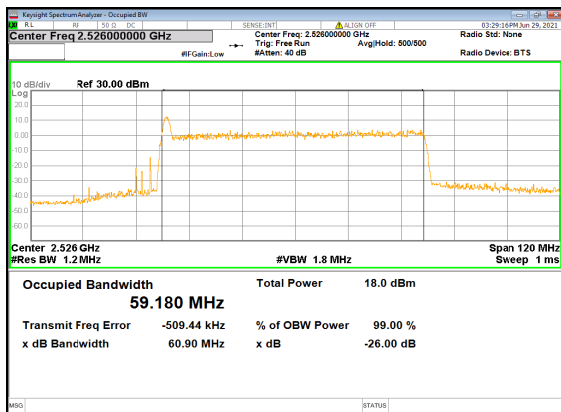

N41(60M)_DFT-s-OFDM_256
QAM_Outer_Full_Low_CH