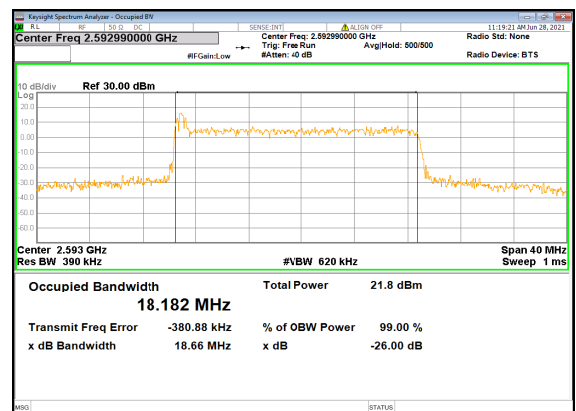

N41(20M)_CP-OFDM_QPSK_Outer_Full_Mi
d_CH