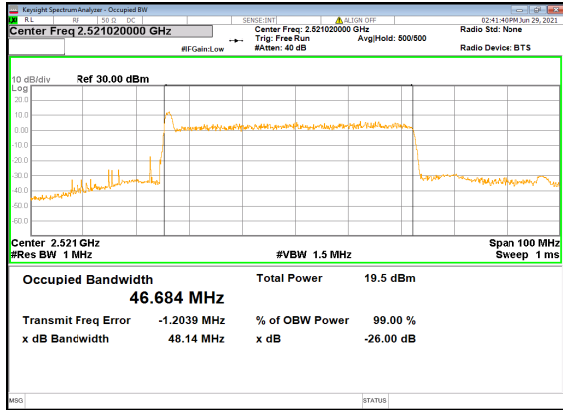

N41(50M)_DFT-s-OFDM_PI_2-BPSK_Outer_Full
_Low_CH