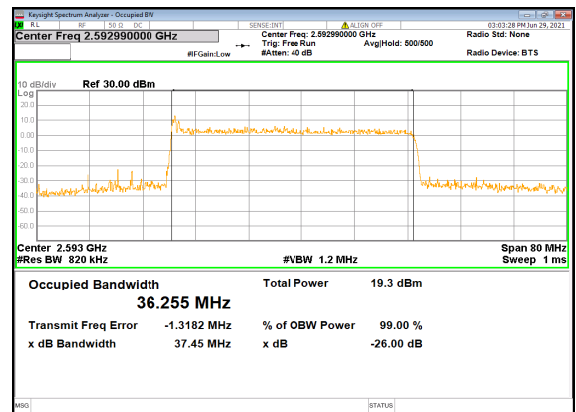

N41(40M)_DFT-s-OFDM_16
QAM_Outer_Full_Mid_CH

N41(40M)_DFT-s-OFDM_64
QAM_Outer_Full_Mid_CH

N41(40M)_DFT-s-OFDM_256
QAM_Outer_Full_Mid_CH

N41(40M)_CP-OFDM_QPSK_Outer_Full_Mi
d_CH

N41(40M)_DFT-s-OFDM_PI_2-BPSK_Outer_Full_High_CH