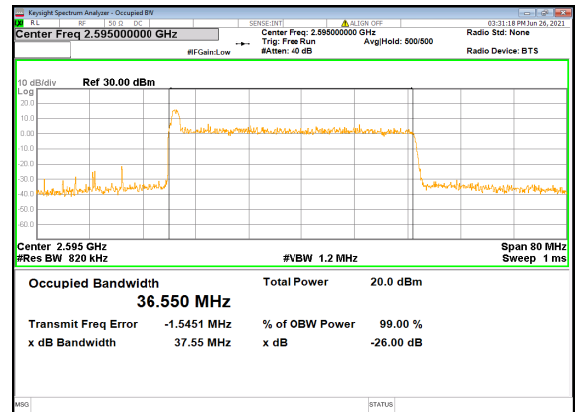

N38(40M)_DFT-s-OFDM_64
QAM_Outer_Full_Mid_CH