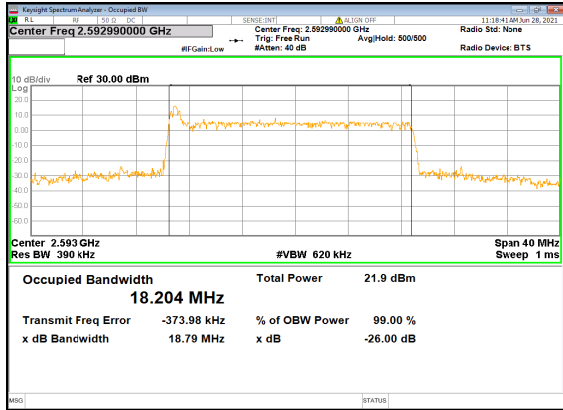

N41(20M)_DFT-s-OFDM_256
QAM_Outer_Full_Low_CH

N41(20M)_CP-OFDM_QPSK_Outer_Full_Lo
w_CH

N41(20M)_DFT-s-OFDM_PI_2-BPSK_Outer_Full
Mid_CH

N41(20M)_DFT-s-OFDM_QPSK_Outer_Full
Mid_CH

N41(20M)_DFT-s-OFDM_16
QAM_Outer_Full_Mid_CH