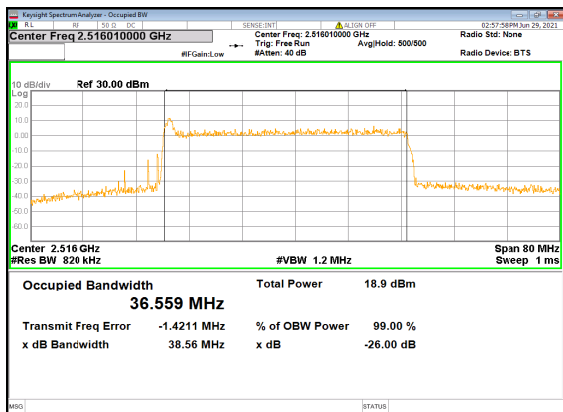

N41(30M)_DFT-s-OFDM_256_QAM_Outer_Full_High_CH

N41(30M)_CP-OFDM_QPSK_Outer_Full_High_CH

N41(40M)_DFT-s-OFDM_PI_2-BPSK_Outer_Full
_Low_CH

N41(40M)_DFT-s-OFDM_QPSK_Outer_Full
_Low_CH

N41(40M)_DFT-s-OFDM_16
QAM_Outer_Full_Low_CH