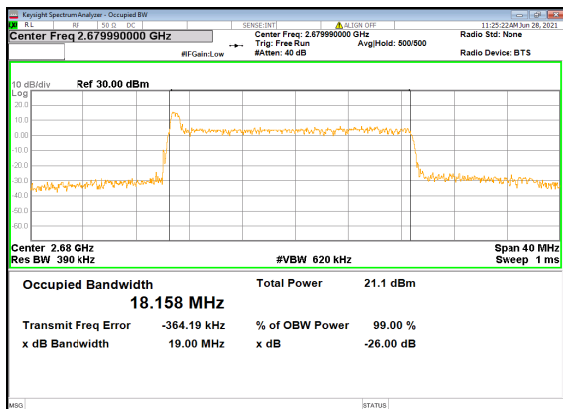

N41(20M)_DFT-s-OFDM_256_QAM_Outer_Full_High_CH