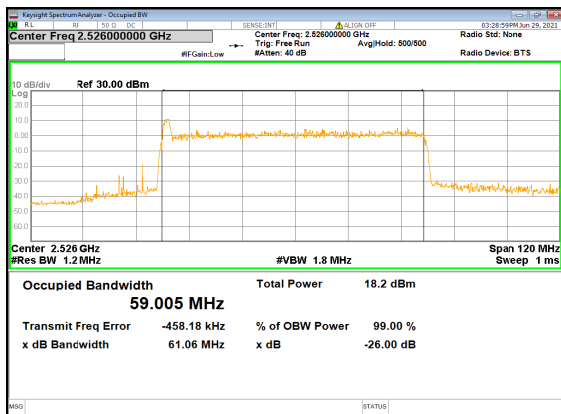

N41(60M)_DFT-s-OFDM_16
QAM_Outer_Full_Low_CH