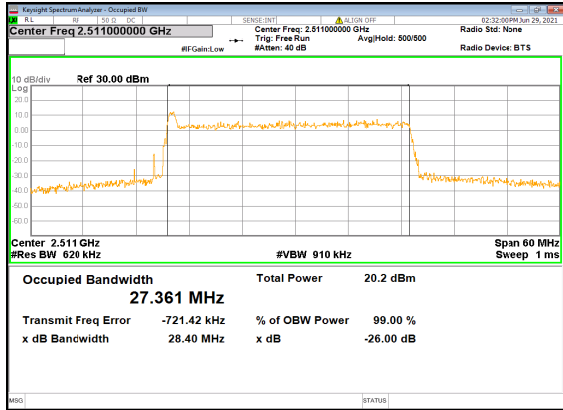

N41(20M)_DFT-s-OFDM_16_QAM_Outer_Full_High_CH

N41(20M)_DFT-s-OFDM_64_QAM_Outer_Full_High_CH

N41(20M)_DFT-s-OFDM_256_QAM_Outer_Full_High_CH

N41(20M)_CP-OFDM_QPSK_Outer_Full_High_CH

N41(30M)_DFT-s-OFDM_PI_2-BPSK_Outer_Full
_Low_CH