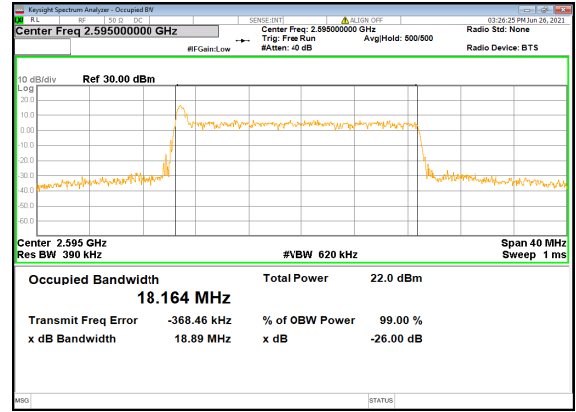

N38(20M)_CP-OFDM_QPSK_Outer_Full_Lo
w_CH

N38(20M)_DFT-s-OFDM_PI_2-BPSK_Outer_Full
Mid_CH

N38(20M)_DFT-s-OFDM_QPSK_Outer_Full
Mid_CH

N38(20M)_DFT-s-OFDM_16
QAM_Outer_Full_Mid_CH

N38(20M)_DFT-s-OFDM_64
QAM_Outer_Full_Mid_CH