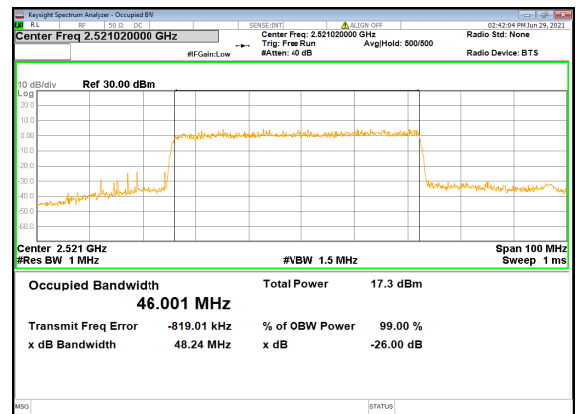

N41(50M)_DFT-s-OFDM_PI_2-BPSK_Outer_Full
_Low_CH

N41(50M)_DFT-s-OFDM_QPSK_Outer_Full
_Low_CH

N41(50M)_DFT-s-OFDM_16
QAM_Outer_Full_Low_CH

N41(50M)_DFT-s-OFDM_64
QAM_Outer_Full_Low_CH

N41(50M)_DFT-s-OFDM_256
QAM_Outer_Full_Low_CH