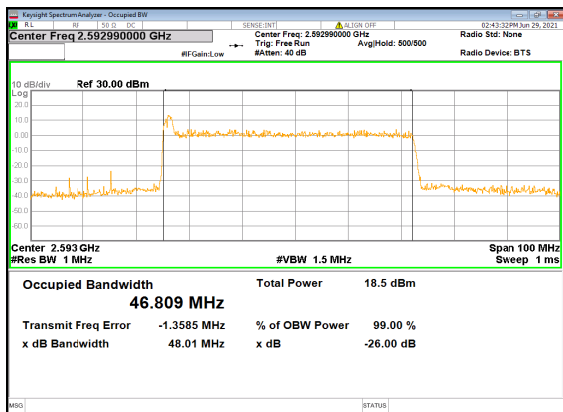

N41(50M)_DFT-s-OFDM_256
QAM_Outer_Full_Mid_CH