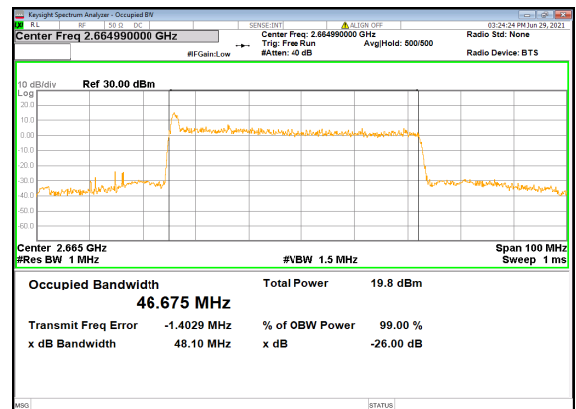

N41(50M)_CP-OFDM_QPSK_Outer_Full_High_CH