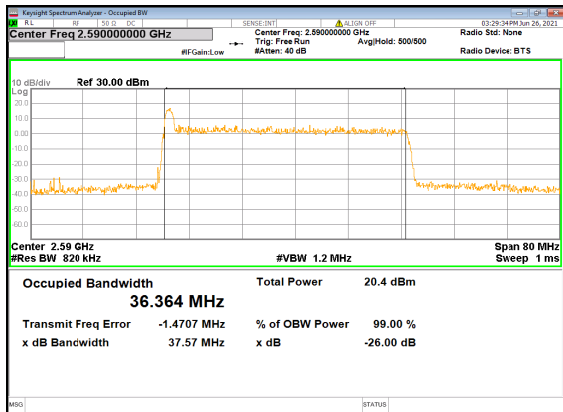

N38(40M)_DFT-s-OFDM_16
QAM_Outer_Full_Low_CH