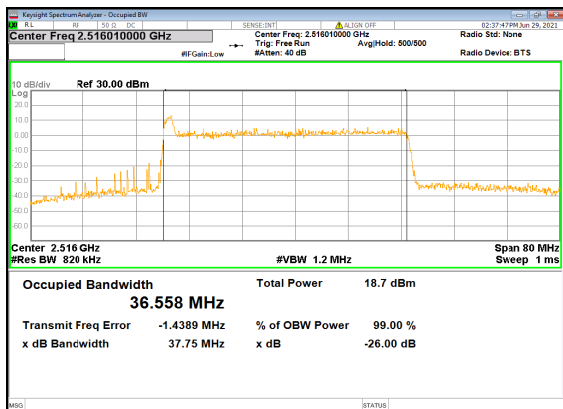

N41(40M)_DFT-s-OFDM_256
QAM_Outer_Full_Low_CH