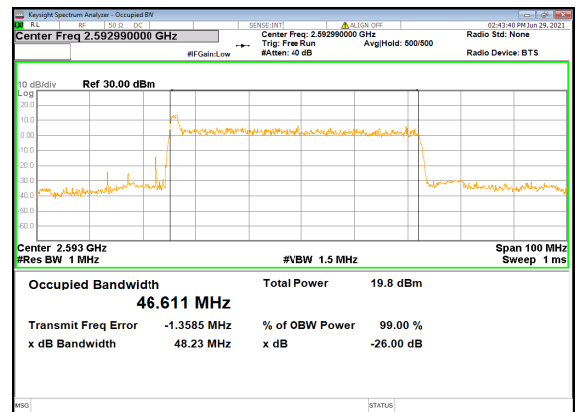

N41(50M)_CP-OFDM_QPSK_Outer_Full_Mi
d_CH