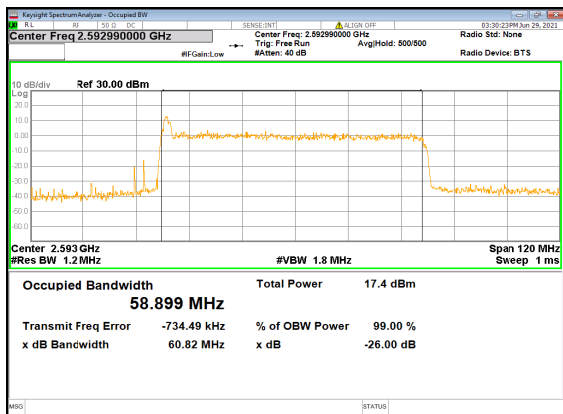

N41(60M)_DFT-s-OFDM_16
QAM_Outer_Full_Mid_CH