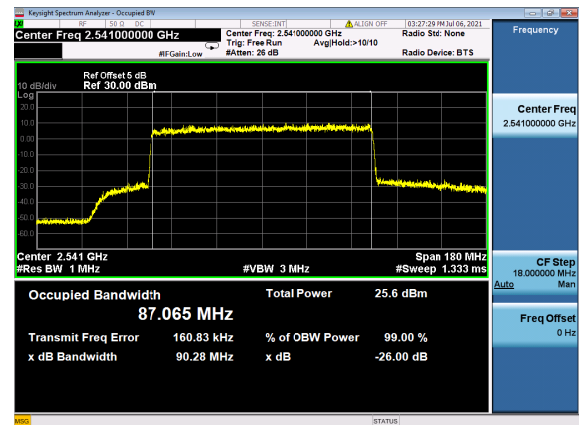

N41(90M)_DFT-s-OFDM_QPSK_Outer_Full
512004_CH

N41(90M)_DFT-s-OFDM_16
QAM_Outer_Full_512004_CH

N41(90M)_DFT-s-OFDM_64
QAM_Outer_Full_512004_CH

N41(90M)_DFT-s-OFDM_256
QAM_Outer_Full_512004_CH

N41(90M)_CP-OFDM_QPSK_Outer_Full_51
2004_CH