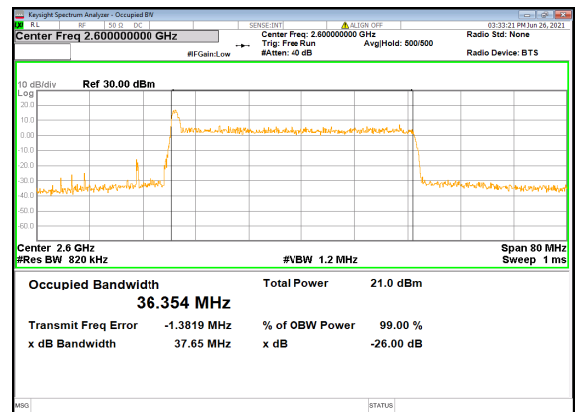

N38(40M)_CP-OFDM_QPSK_Outer_Full_High_CH