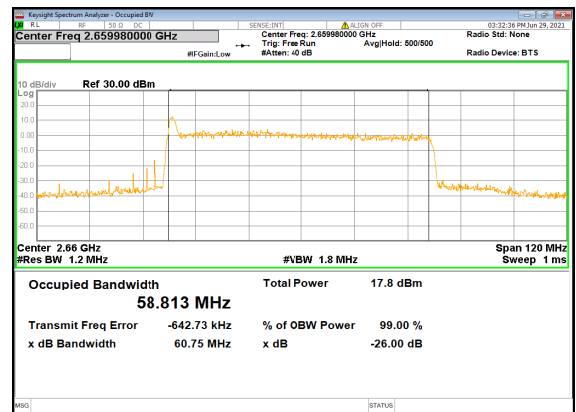

N41(60M)_CP-OFDM_QPSK_Outer_Full_High_CH