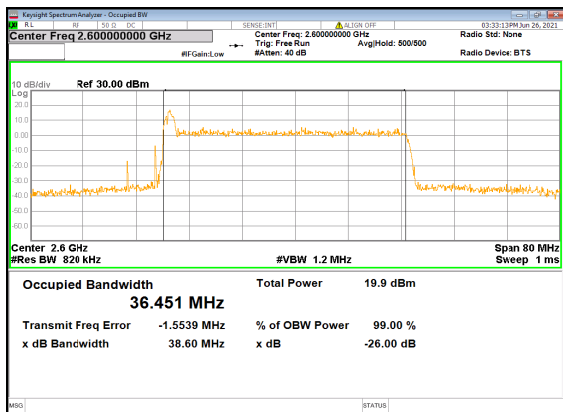

N38(40M)_DFT-s-OFDM_PI_2-BPSK_Outer_Full_High_CH

N38(40M)_DFT-s-OFDM_QPSK_Outer_Full_High_CH

N38(40M)_DFT-s-OFDM_16_QAM_Outer_Full_High_CH

N38(40M)_DFT-s-OFDM_64_QAM_Outer_Full_High_CH

N38(40M)_DFT-s-OFDM_256_QAM_Outer_Full_High_CH