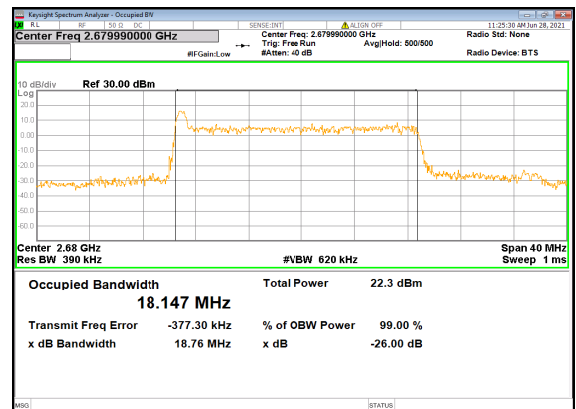

N41(20M)_DFT-s-OFDM_16_QAM_Outer_Full_High_CH

N41(20M)_DFT-s-OFDM_64_QAM_Outer_Full_High_CH

N41(20M)_DFT-s-OFDM_256_QAM_Outer_Full_High_CH

N41(20M)_CP-OFDM_QPSK_Outer_Full_High_CH

N41(30M)_DFT-s-OFDM_PI_2-BPSK_Outer_Full
_Low_CH