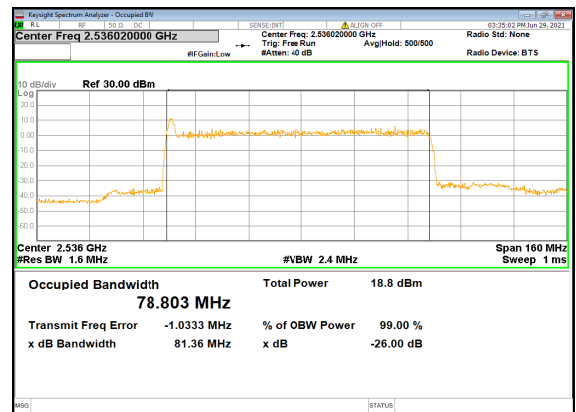

N41(80M)_CP-OFDM_QPSK_Outer_Full_Lo
w_CH