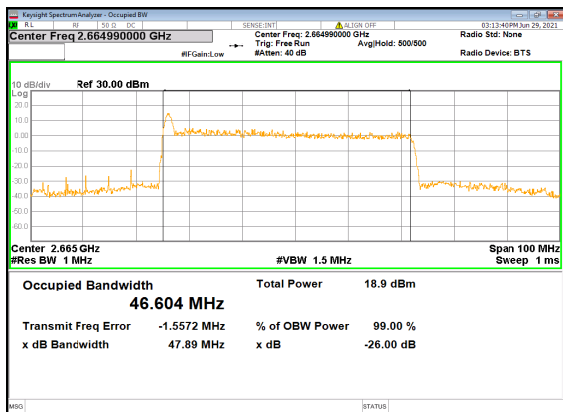

N41(50M)_DFT-s-OFDM_256
QAM_Outer_Full_Mid_CH

N41(50M)_CP-OFDM_QPSK_Outer_Full_Mi
d_CH

N41(50M)_DFT-s-OFDM_PI_2-BPSK_Outer_Full_High_CH

N41(50M)_DFT-s-OFDM_QPSK_Outer_Full_High_CH

N41(50M)_DFT-s-OFDM_16_QAM_Outer_Full_High_CH