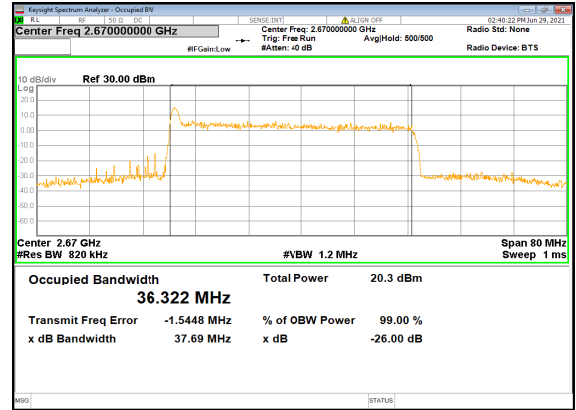

N41(40M)_DFT-s-OFDM_QPSK_Outer_Full_High_CH