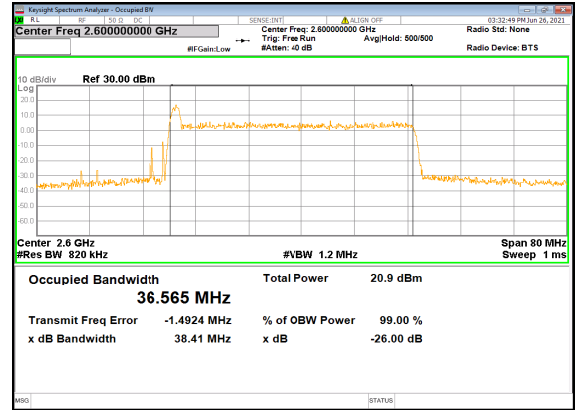

N38(40M)_DFT-s-OFDM_PI_2-BPSK_Outer_Full_High_CH

N38(40M)_DFT-s-OFDM_QPSK_Outer_Full_High_CH

N38(40M)_DFT-s-OFDM_16_QAM_Outer_Full_High_CH

N38(40M)_DFT-s-OFDM_64_QAM_Outer_Full_High_CH

N38(40M)_DFT-s-OFDM_256_QAM_Outer_Full_High_CH