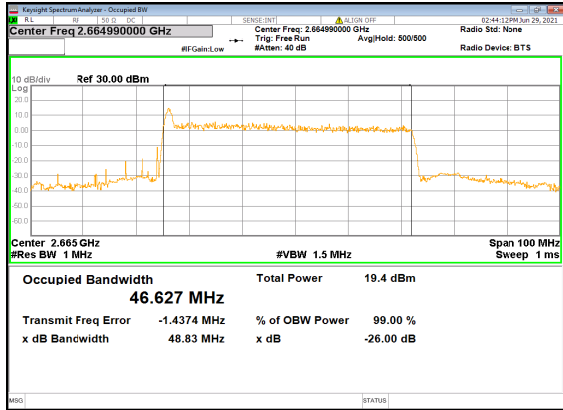

N41(50M)_DFT-s-OFDM_256
QAM_Outer_Full_Mid_CH

N41(50M)_CP-OFDM_QPSK_Outer_Full_Mi
d_CH

N41(50M)_DFT-s-OFDM_PI_2-BPSK_Outer_Full_High_CH

N41(50M)_DFT-s-OFDM_QPSK_Outer_Full_High_CH

N41(50M)_DFT-s-OFDM_16_QAM_Outer_Full_High_CH