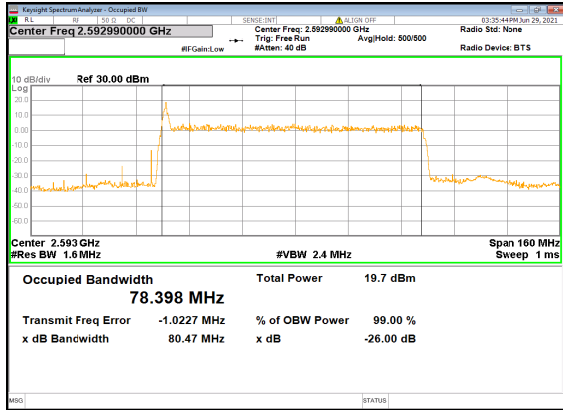

N41(80M)_DFT-s-OFDM_256
QAM_Outer_Full_Low_CH

N41(80M)_CP-OFDM_QPSK_Outer_Full_Lo
w_CH

N41(80M)_DFT-s-OFDM_PI_2-BPSK_Outer_Full
Mid_CH

N41(80M)_DFT-s-OFDM_QPSK_Outer_Full
Mid_CH

N41(80M)_DFT-s-OFDM_16
QAM_Outer_Full_Mid_CH