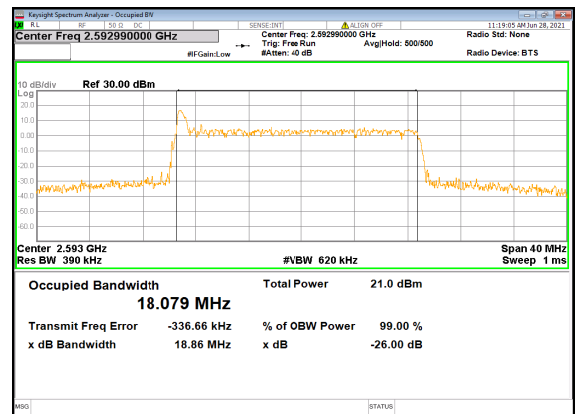

N41(20M)_DFT-s-OFDM_64
QAM_Outer_Full_Mid_CH