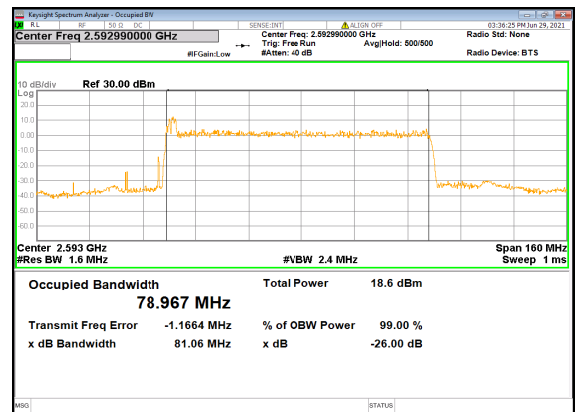

N41(80M)_CP-OFDM_QPSK_Outer_Full_Mi
d_CH