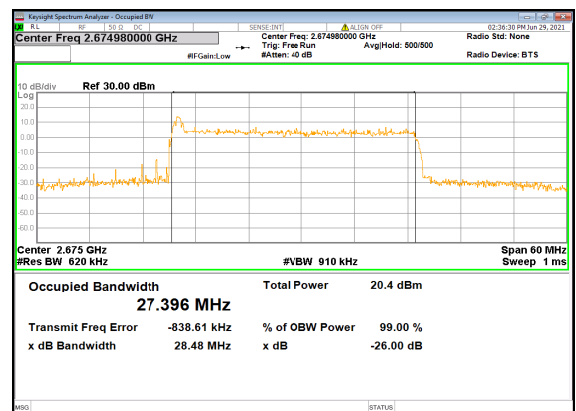

N41(30M)_CP-OFDM_QPSK_Outer_Full_High_CH