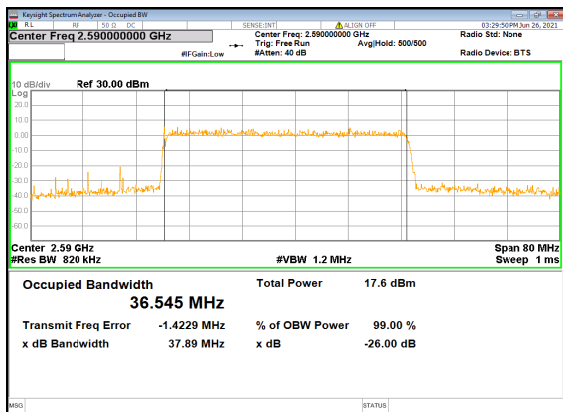

N38(40M)_DFT-s-OFDM_256
QAM_Outer_Full_Low_CH