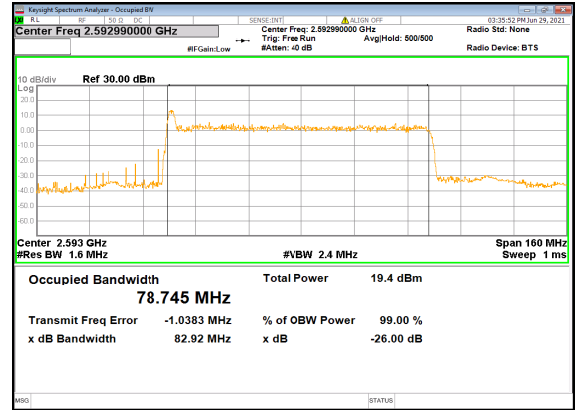

N41(80M)_DFT-s-OFDM_256
QAM_Outer_Full_Low_CH

N41(80M)_CP-OFDM_QPSK_Outer_Full_Lo
w_CH

N41(80M)_DFT-s-OFDM_PI_2-BPSK_Outer_Full
Mid_CH

N41(80M)_DFT-s-OFDM_QPSK_Outer_Full
Mid_CH

N41(80M)_DFT-s-OFDM_16
QAM_Outer_Full_Mid_CH