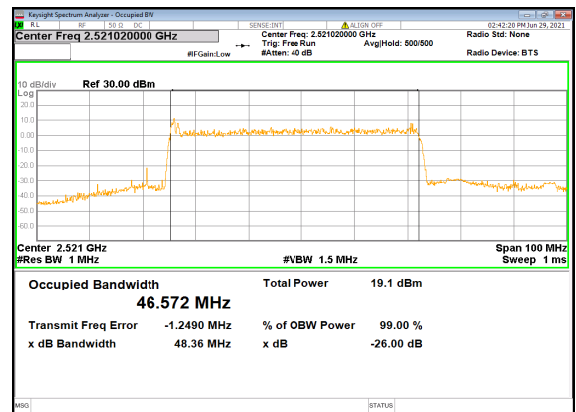

N41(50M)_CP-OFDM_QPSK_Outer_Full_Lo
w_CH