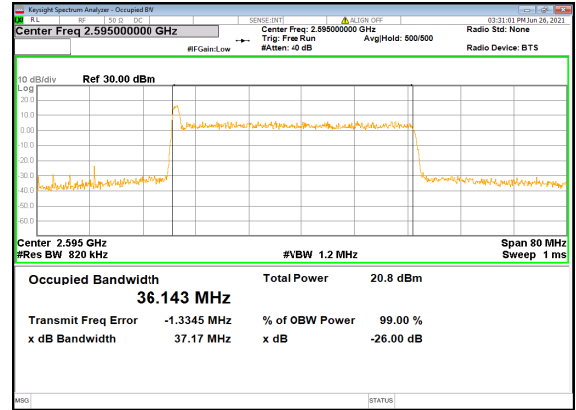

N38(40M)_DFT-s-OFDM_QPSK_Outer_Full
Mid_CH