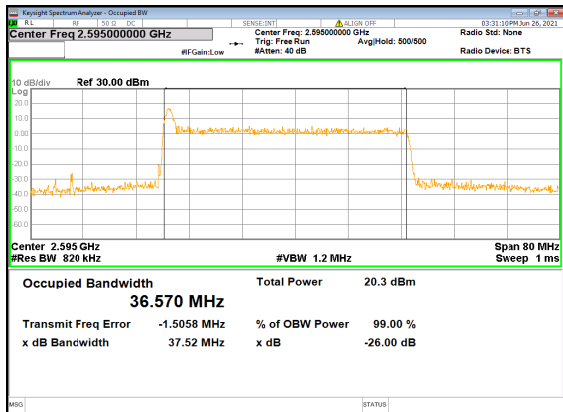

N38(40M)_DFT-s-OFDM_16
QAM_Outer_Full_Mid_CH