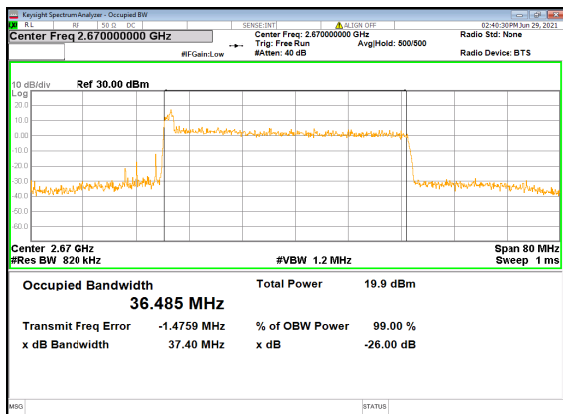

N41(40M)_DFT-s-OFDM_16_QAM_Outer_Full_High_CH