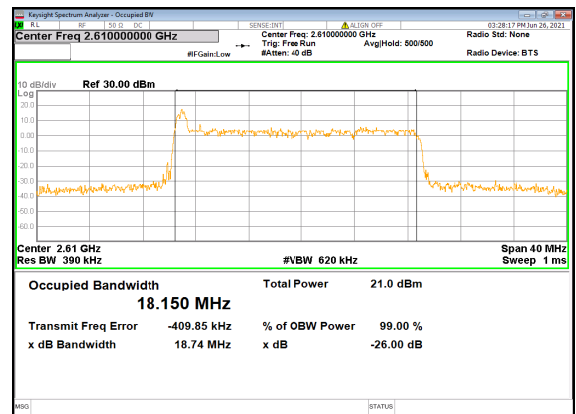

N38(20M)_DFT-s-OFDM_64_QAM_Outer_Full_High_CH