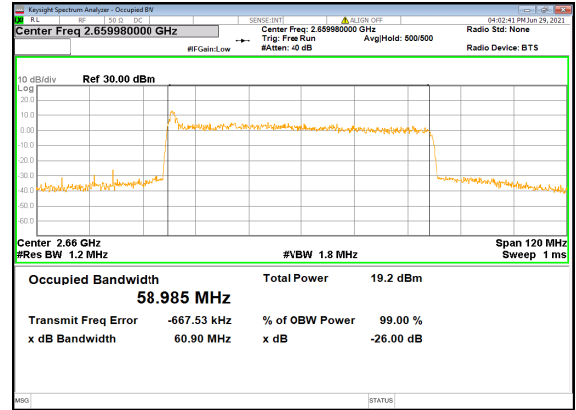

N41(60M)_DFT-s-OFDM_PI_2-BPSK_Outer_Full_High_CH

N41(60M)_DFT-s-OFDM_QPSK_Outer_Full_High_CH

N41(60M)_DFT-s-OFDM_16_QAM_Outer_Full_High_CH

N41(60M)_DFT-s-OFDM_64_QAM_Outer_Full_High_CH

N41(60M)_DFT-s-OFDM_256_QAM_Outer_Full_High_CH