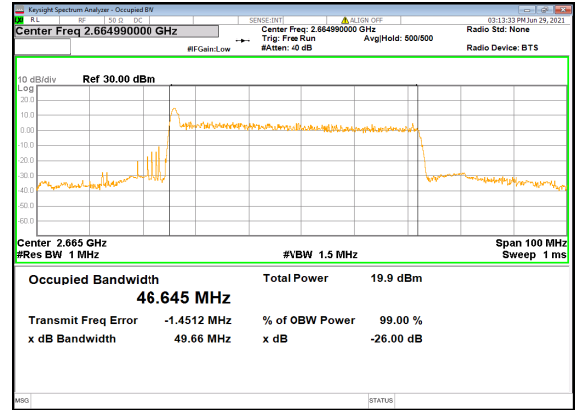

N41(50M)_DFT-s-OFDM_256
QAM_Outer_Full_Mid_CH

N41(50M)_CP-OFDM_QPSK_Outer_Full_Mi
d_CH

N41(50M)_DFT-s-OFDM_PI_2-BPSK_Outer_Full_High_CH

N41(50M)_DFT-s-OFDM_QPSK_Outer_Full_High_CH

N41(50M)_DFT-s-OFDM_16_QAM_Outer_Full_High_CH