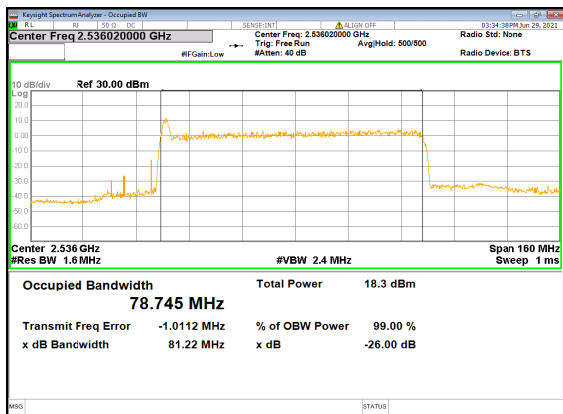

N41(60M)_CP-OFDM_QPSK_Outer_Full_High_CH

N41(80M)_DFT-s-OFDM_PI_2-BPSK_Outer_Full
_Low_CH

N41(80M)_DFT-s-OFDM_QPSK_Outer_Full
Low_CH

N41(80M)_DFT-s-OFDM_16
QAM_Outer_Full_Low_CH

N41(80M)_DFT-s-OFDM_64
QAM_Outer_Full_Low_CH