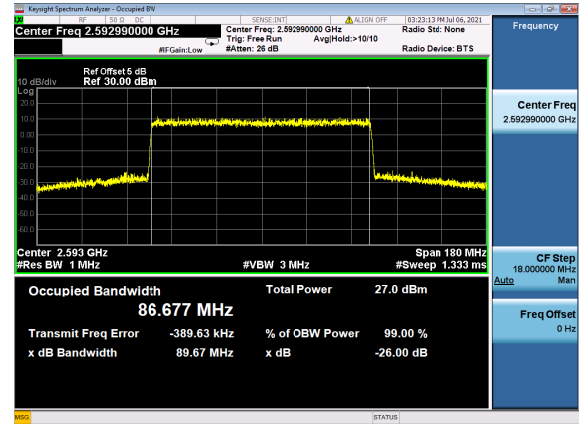

N41(90M)_DFT-s-OFDM_64
QAM_Outer_Full_518598_CH