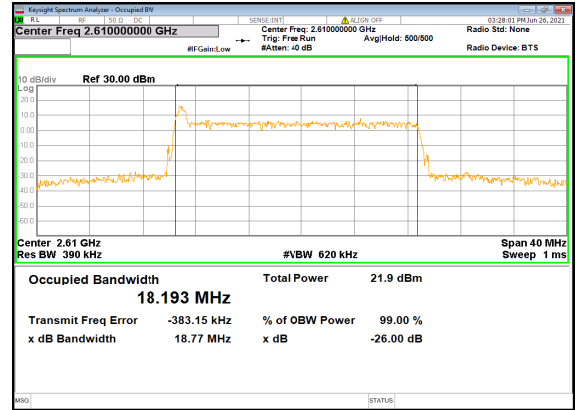

N38(20M)_DFT-s-OFDM_256
QAM_Outer_Full_Mid_CH

N38(20M)_CP-OFDM_QPSK_Outer_Full_Mi
d_CH

N38(20M)_DFT-s-OFDM_PI_2-BPSK_Outer_Full_High_CH

N38(20M)_DFT-s-OFDM_QPSK_Outer_Full_High_CH

N38(20M)_DFT-s-OFDM_16_QAM_Outer_Full_High_CH