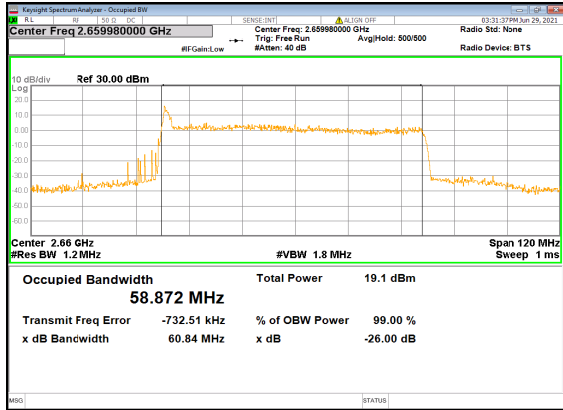

N41(60M)_DFT-s-OFDM_PI_2-BPSK_Outer_Full_High_CH

N41(60M)_DFT-s-OFDM_QPSK_Outer_Full_High_CH

N41(60M)_DFT-s-OFDM_16_QAM_Outer_Full_High_CH

N41(60M)_DFT-s-OFDM_64_QAM_Outer_Full_High_CH

N41(60M)_DFT-s-OFDM_256_QAM_Outer_Full_High_CH