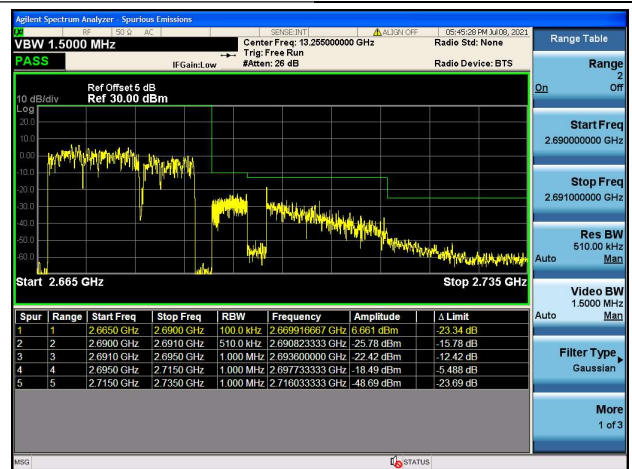

LTE Band 41C

Channel Bandwidth: 15MHz+10MHz

Low 1RB0 and 1RB49

High 1RB0 and 1RB49

Low 1RB74 and 1RB0

High 1RB74 and 1RB0

Low FULL RB

High FULL RB

LTE Band 41C

Channel Bandwidth: 15MHz+15MHz

Low 1RB0 and 1RB74

High 1RB0 and 1RB74

Low 1RB74 and 1RB0

High 1RB74 and 1RB0

Low FULL RB

High FULL RB