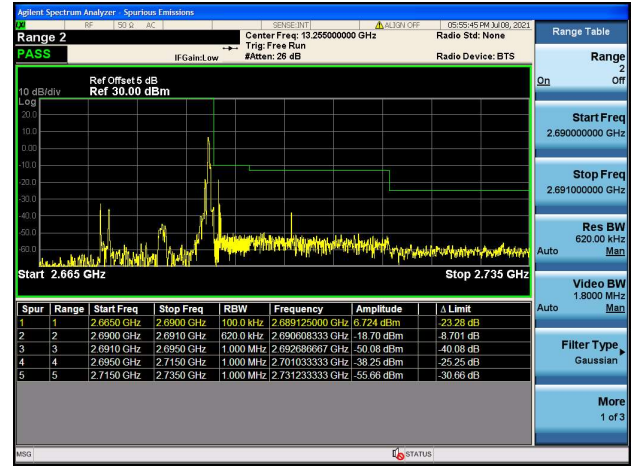

LTE Band 41C

Channel Bandwidth: 15MHz+10MHz

Low 1RB0 and 1RB49

High 1RB0 and 1RB49

Low 1RB74 and 1RB0

High 1RB74 and 1RB0

Low FULL RB

High FULL RB

LTE Band 41C

Channel Bandwidth: 15MHz+15MHz

Low 1RB0 and 1RB74

High 1RB0 and 1RB74

Low 1RB74 and 1RB0

High 1RB74 and 1RB0

Low FULL RB

High FULL RB

LTE Band 41C

Channel Bandwidth: 15MHz+20MHz

Low 1RB0 and 1RB99

High 1RB0 and 1RB99

Low 1RB74 and 1RB0

High 1RB74 and 1RB0

Low FULL RB

High FULL RB