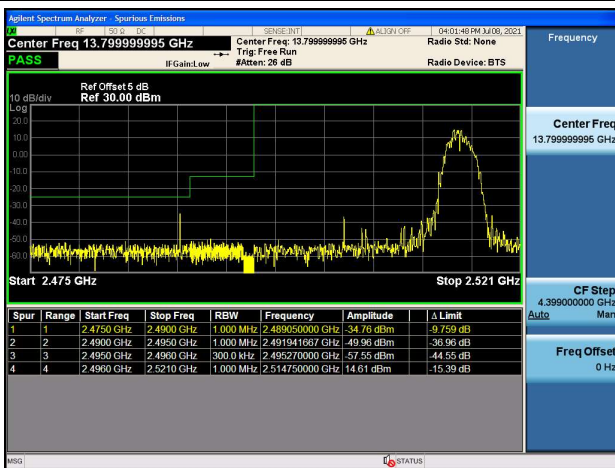

LTE Band 41C

Channel Bandwidth: 20MHz+5MHz

Low 1RB0 and 1RB24

High 1RB0 and 1RB24

Low 1RB99 and 1RB0

High 1RB99 and 1RB0

Low FULL RB

High FULL RB

LTE Band 41C

Channel Bandwidth: 20MHz+10MHz

Low 1RB0 and 1RB49

High 1RB0 and 1RB49

Low 1RB99 and 1RB0

High 1RB99 and 1RB0

Low FULL RB

High FULL RB