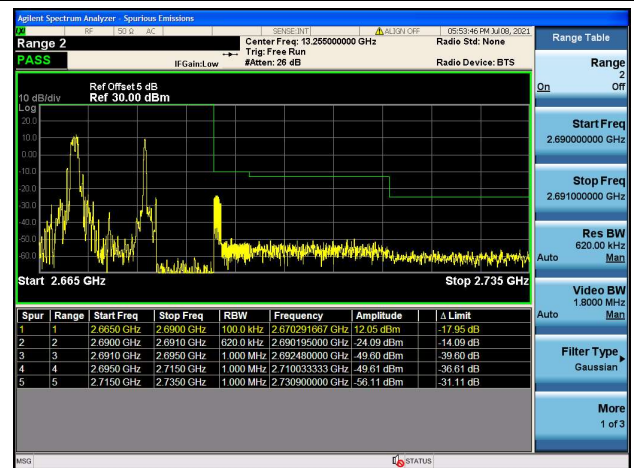

LTE Band 41C

Channel Bandwidth: 20MHz+5MHz

Low 1RB0 and 1RB24

High 1RB0 and 1RB24

Low 1RB99 and 1RB0

High 1RB99 and 1RB0

Low FULL RB

High FULL RB

LTE Band 41C

Channel Bandwidth: 20MHz+10MHz

Low 1RB0 and 1RB49

High 1RB0 and 1RB49

Low 1RB99 and 1RB0

High 1RB99 and 1RB0

Low FULL RB

High FULL RB