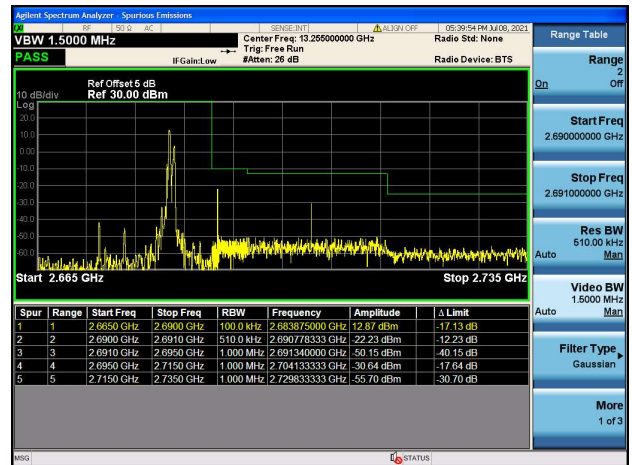

LTE Band 41C

Channel Bandwidth: 15MHz+20MHz

Low 1RB0 and 1RB99

High 1RB0 and 1RB99

Low 1RB74 and 1RB0

High 1RB74 and 1RB0

Low FULL RB

High FULL RB

LTE Band 41C

Channel Bandwidth: 20MHz+5MHz

Low 1RB0 and 1RB24

High 1RB0 and 1RB24

Low 1RB99 and 1RB0

High 1RB99 and 1RB0

Low FULL RB

High FULL RB

LTE Band 41C

Channel Bandwidth: 20MHz+10MHz

Low 1RB0 and 1RB49

High 1RB0 and 1RB49

Low 1RB99 and 1RB0

High 1RB99 and 1RB0

Low FULL RB

High FULL RB