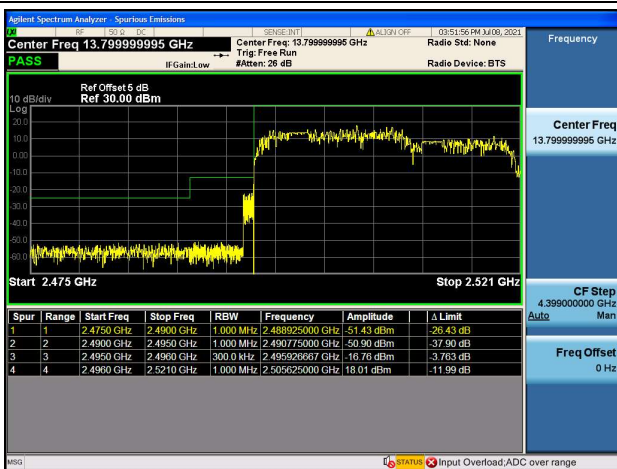

LTE Band 41C

Channel Bandwidth: 15MHz+10MHz

Low 1RB0 and 1RB49

High 1RB0 and 1RB49

Low 1RB74 and 1RB0

High 1RB74 and 1RB0

Low FULL RB

High FULL RB

LTE Band 41C

Channel Bandwidth: 15MHz+15MHz

Low 1RB0 and 1RB74

High 1RB0 and 1RB74

Low 1RB74 and 1RB0

High 1RB74 and 1RB0

Low FULL RB

High FULL RB

LTE Band 41C

Channel Bandwidth: 15MHz+20MHz

Low 1RB0 and 1RB99

High 1RB0 and 1RB99

Low 1RB74 and 1RB0

High 1RB74 and 1RB0

Low FULL RB

High FULL RB