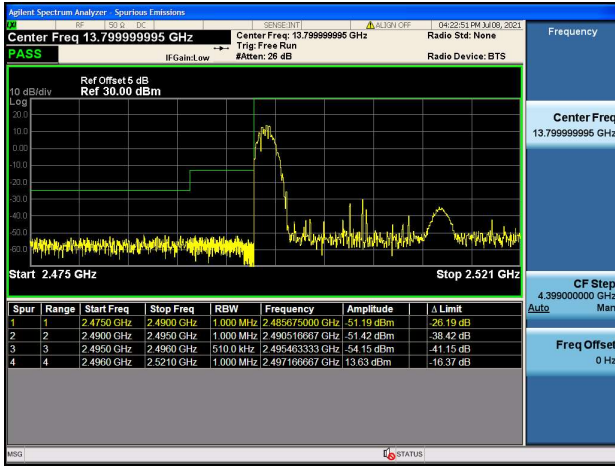

LTE Band 41C

Channel Bandwidth: 15MHz+10MHz

Low 1RB0 and 1RB49

High 1RB0 and 1RB49

Low 1RB74 and 1RB0

High 1RB74 and 1RB0

Low FULL RB

High FULL RB

LTE Band 41C

Channel Bandwidth: 15MHz+15MHz

Low 1RB0 and 1RB74

High 1RB0 and 1RB74

Low 1RB74 and 1RB0

High 1RB74 and 1RB0

Low FULL RB

High FULL RB

LTE Band 41C

Channel Bandwidth: 15MHz+20MHz

Low 1RB0 and 1RB99

High 1RB0 and 1RB99

Low 1RB74 and 1RB0

High 1RB74 and 1RB0

Low FULL RB

High FULL RB

LTE Band 41C

Channel Bandwidth: 20MHz+5MHz

Low 1RB0 and 1RB24

High 1RB0 and 1RB24

Low 1RB99 and 1RB0

High 1RB99 and 1RB0

Low FULL RB

High FULL RB