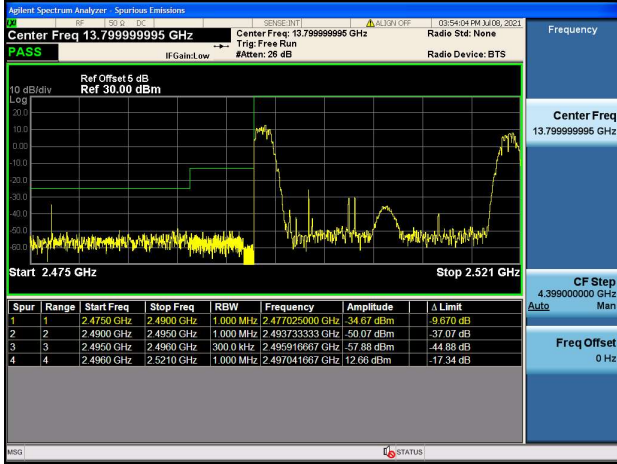

LTE Band 41C

Channel Bandwidth: 15MHz+10MHz

Low 1RB0 and 1RB49

High 1RB0 and 1RB49

Low 1RB74 and 1RB0

High 1RB74 and 1RB0

Low FULL RB

High FULL RB

LTE Band 41C

Channel Bandwidth: 15MHz+15MHz

Low 1RB0 and 1RB74

High 1RB0 and 1RB74

Low 1RB74 and 1RB0

High 1RB74 and 1RB0

Low FULL RB

High FULL RB

LTE Band 41C

Channel Bandwidth: 15MHz+20MHz

Low 1RB0 and 1RB99

High 1RB0 and 1RB99

Low 1RB74 and 1RB0

High 1RB74 and 1RB0

Low FULL RB

High FULL RB