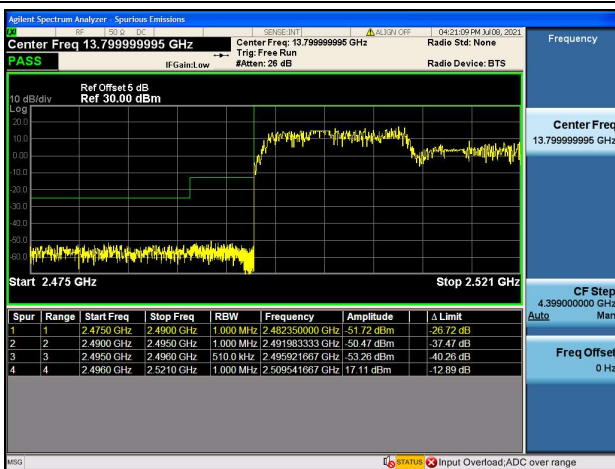

LTE Band 41C

Channel Bandwidth: 15MHz+15MHz

Low 1RB0 and 1RB74

High 1RB0 and 1RB74

Low 1RB74 and 1RB0

High 1RB74 and 1RB0

Low FULL RB

High FULL RB

LTE Band 41C

Channel Bandwidth: 15MHz+20MHz

Low 1RB0 and 1RB99

High 1RB0 and 1RB99

Low 1RB74 and 1RB0

High 1RB74 and 1RB0

Low FULL RB

High FULL RB

LTE Band 41C

Channel Bandwidth: 20MHz+5MHz

Low 1RB0 and 1RB24

High 1RB0 and 1RB24

Low 1RB99 and 1RB0

High 1RB99 and 1RB0

Low FULL RB

High FULL RB