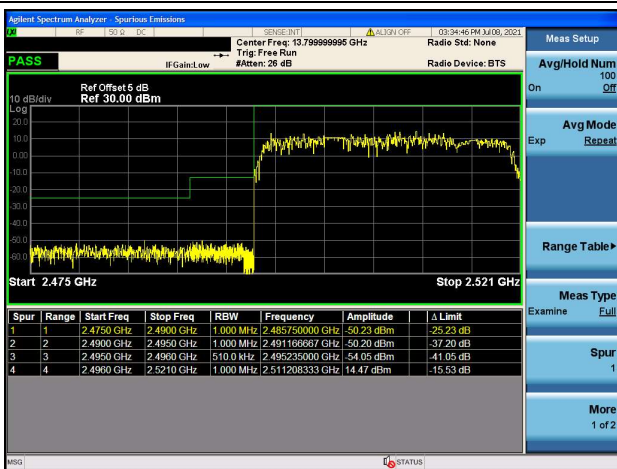

LTE Band 41C

Channel Bandwidth: 15MHz+20MHz

Low 1RB0 and 1RB99

High 1RB0 and 1RB99

Low 1RB74 and 1RB0

High 1RB74 and 1RB0

Low FULL RB

High FULL RB

LTE Band 41C

Channel Bandwidth: 20MHz+5MHz

Low 1RB0 and 1RB24

High 1RB0 and 1RB24

Low 1RB99 and 1RB0

High 1RB99 and 1RB0

Low FULL RB

High FULL RB

LTE Band 41C

Channel Bandwidth: 20MHz+10MHz

Low 1RB0 and 1RB49

High 1RB0 and 1RB49

Low 1RB99 and 1RB0

High 1RB99 and 1RB0

Low FULL RB

High FULL RB