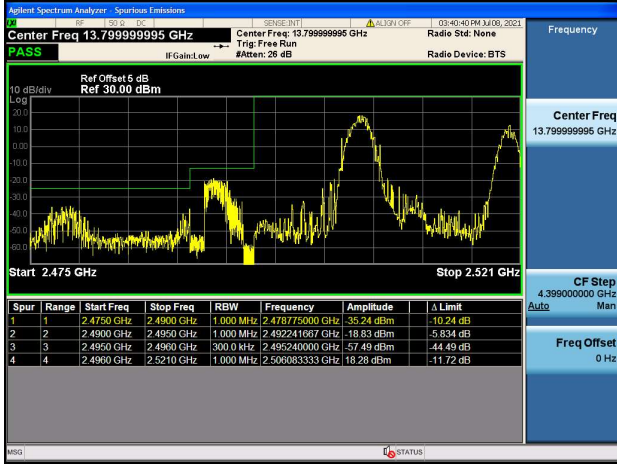

LTE Band 41C

Channel Bandwidth: 15MHz+15MHz

Low 1RB0 and 1RB74

High 1RB0 and 1RB74

Low 1RB74 and 1RB0

High 1RB74 and 1RB0

Low FULL RB

High FULL RB

LTE Band 41C

Channel Bandwidth: 15MHz+20MHz

Low 1RB0 and 1RB99

High 1RB0 and 1RB99

Low 1RB74 and 1RB0

High 1RB74 and 1RB0

Low FULL RB

High FULL RB

LTE Band 41C

Channel Bandwidth: 20MHz+5MHz

Low 1RB0 and 1RB24

High 1RB0 and 1RB24

Low 1RB99 and 1RB0

High 1RB99 and 1RB0

Low FULL RB

High FULL RB