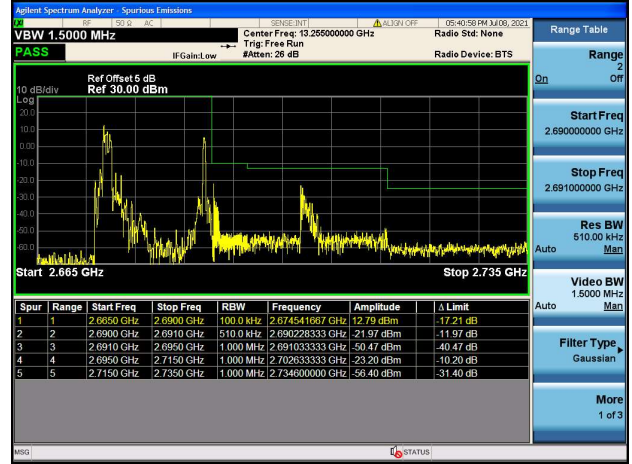

LTE Band 41C

Channel Bandwidth: 15MHz+15MHz

Low 1RB0 and 1RB74

High 1RB0 and 1RB74

Low 1RB74 and 1RB0

High 1RB74 and 1RB0

Low FULL RB

High FULL RB

LTE Band 41C

Channel Bandwidth: 15MHz+20MHz

Low 1RB0 and 1RB99

High 1RB0 and 1RB99

Low 1RB74 and 1RB0

High 1RB74 and 1RB0

Low FULL RB

High FULL RB

LTE Band 41C

Channel Bandwidth: 20MHz+5MHz

Low 1RB0 and 1RB24

High 1RB0 and 1RB24

Low 1RB99 and 1RB0

High 1RB99 and 1RB0

Low FULL RB

High FULL RB