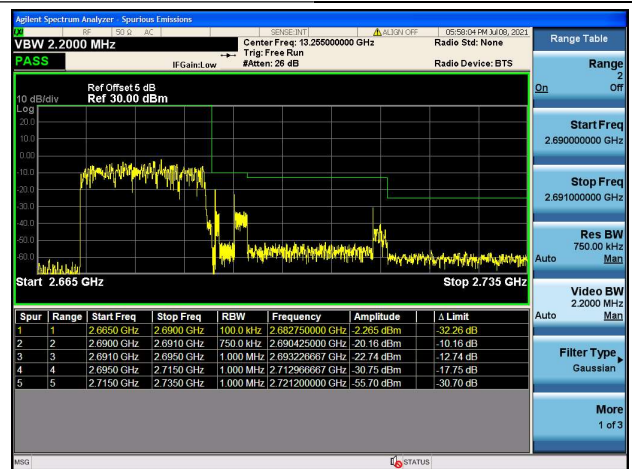

LTE Band 41C

Channel Bandwidth: 15MHz+20MHz

Low 1RB0 and 1RB99

High 1RB0 and 1RB99

Low 1RB74 and 1RB0

High 1RB74 and 1RB0

Low FULL RB

High FULL RB

LTE Band 41C

Channel Bandwidth: 20MHz+5MHz

Low 1RB0 and 1RB24

High 1RB0 and 1RB24

Low 1RB99 and 1RB0

High 1RB99 and 1RB0

Low FULL RB

High FULL RB