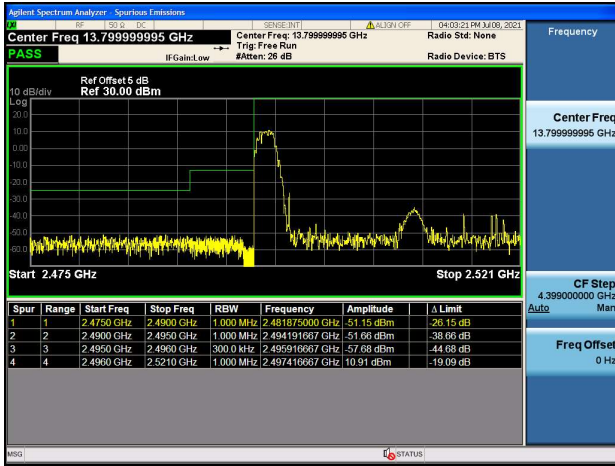

LTE Band 41C

Channel Bandwidth: 15MHz+20MHz

Low 1RB0 and 1RB99

High 1RB0 and 1RB99

Low 1RB74 and 1RB0

High 1RB74 and 1RB0

Low FULL RB

High FULL RB

LTE Band 41C

Channel Bandwidth: 20MHz+5MHz

Low 1RB0 and 1RB24

High 1RB0 and 1RB24

Low 1RB99 and 1RB0

High 1RB99 and 1RB0

Low FULL RB

High FULL RB

LTE Band 41C

Channel Bandwidth: 20MHz+10MHz

Low 1RB0 and 1RB49

High 1RB0 and 1RB49

Low 1RB99 and 1RB0

High 1RB99 and 1RB0

Low FULL RB

High FULL RB