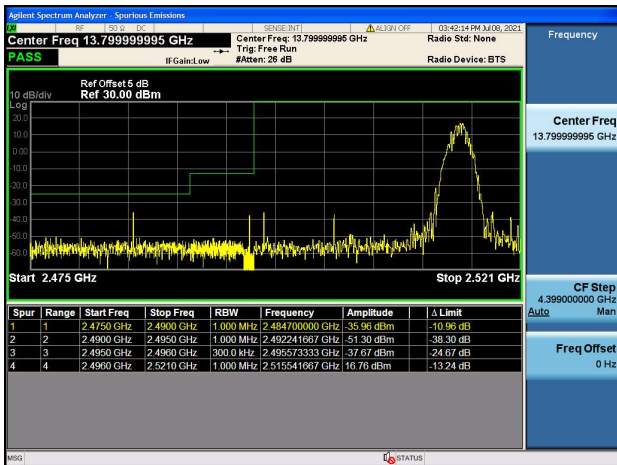

LTE Band 41C

Channel Bandwidth: 15MHz+20MHz

Low 1RB0 and 1RB99

High 1RB0 and 1RB99

Low 1RB74 and 1RB0

High 1RB74 and 1RB0

Low FULL RB

High FULL RB

LTE Band 41C

Channel Bandwidth: 20MHz+5MHz

Low 1RB0 and 1RB24

High 1RB0 and 1RB24

Low 1RB99 and 1RB0

High 1RB99 and 1RB0

Low FULL RB

High FULL RB

LTE Band 41C

Channel Bandwidth: 20MHz+10MHz

Low 1RB0 and 1RB49

High 1RB0 and 1RB49

Low 1RB99 and 1RB0

High 1RB99 and 1RB0

Low FULL RB

High FULL RB