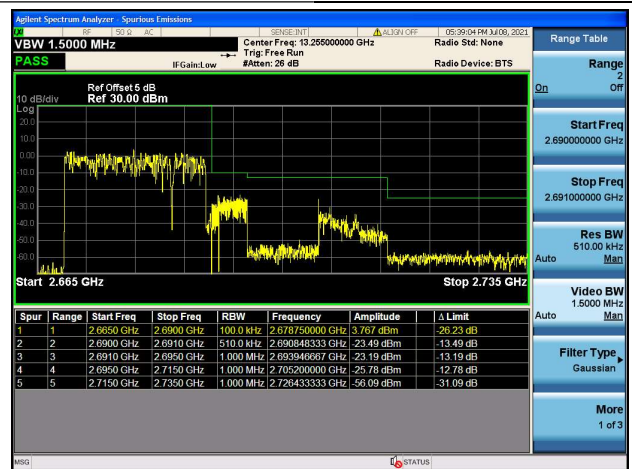

LTE Band 41C

Channel Bandwidth: 20MHz+5MHz

Low 1RB0 and 1RB24

High 1RB0 and 1RB24

Low 1RB99 and 1RB0

High 1RB99 and 1RB0

Low FULL RB

High FULL RB

LTE Band 41C

Channel Bandwidth: 20MHz+10MHz

Low 1RB0 and 1RB49

High 1RB0 and 1RB49

Low 1RB99 and 1RB0

High 1RB99 and 1RB0

Low FULL RB

High FULL RB