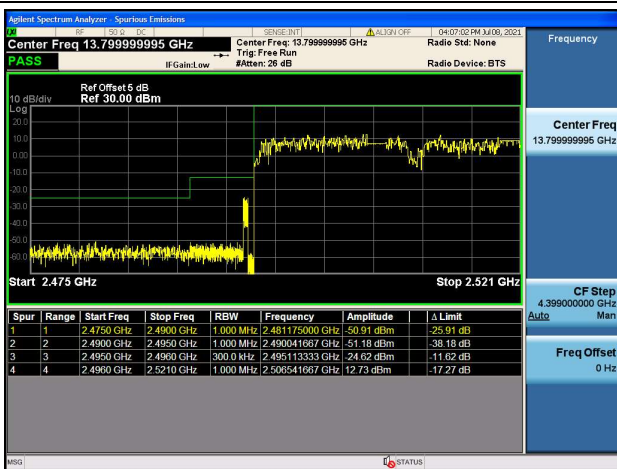

LTE Band 41C

Channel Bandwidth: 15MHz+10MHz

Low 1RB0 and 1RB49

High 1RB0 and 1RB49

Low 1RB74 and 1RB0

High 1RB74 and 1RB0

Low FULL RB

High FULL RB

LTE Band 41C

Channel Bandwidth: 15MHz+15MHz

Low 1RB0 and 1RB74

High 1RB0 and 1RB74

Low 1RB74 and 1RB0

High 1RB74 and 1RB0

Low FULL RB

High FULL RB

LTE Band 41C

Channel Bandwidth: 15MHz+20MHz

Low 1RB0 and 1RB99

High 1RB0 and 1RB99

Low 1RB74 and 1RB0

High 1RB74 and 1RB0

Low FULL RB

High FULL RB