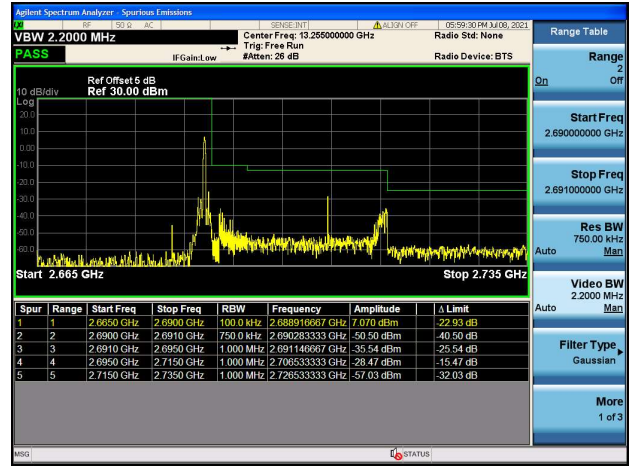

LTE Band 41C

Channel Bandwidth: 15MHz+10MHz

Low 1RB0 and 1RB49

High 1RB0 and 1RB49

Low 1RB74 and 1RB0

High 1RB74 and 1RB0

Low FULL RB

High FULL RB

LTE Band 41C

Channel Bandwidth: 15MHz+15MHz

Low 1RB0 and 1RB74

High 1RB0 and 1RB74

Low 1RB74 and 1RB0

High 1RB74 and 1RB0

Low FULL RB

High FULL RB

LTE Band 41C

Channel Bandwidth: 15MHz+20MHz

Low 1RB0 and 1RB99

High 1RB0 and 1RB99

Low 1RB74 and 1RB0

High 1RB74 and 1RB0

Low FULL RB

High FULL RB