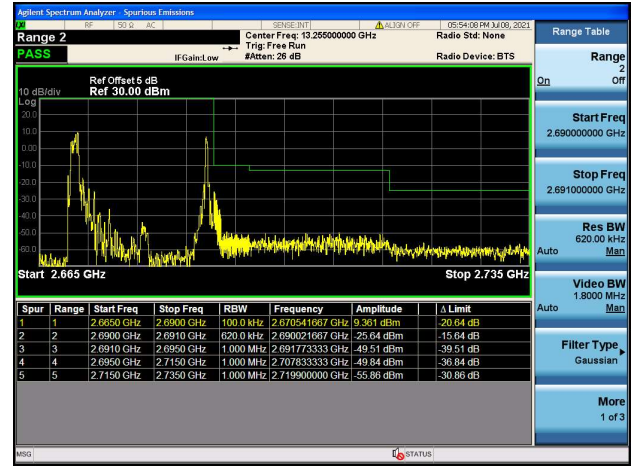

LTE Band 41C

Channel Bandwidth: 15MHz+20MHz

Low 1RB0 and 1RB99

High 1RB0 and 1RB99

Low 1RB74 and 1RB0

High 1RB74 and 1RB0

Low FULL RB

High FULL RB

LTE Band 41C

Channel Bandwidth: 20MHz+5MHz

Low 1RB0 and 1RB24

High 1RB0 and 1RB24

Low 1RB99 and 1RB0

High 1RB99 and 1RB0

Low FULL RB

High FULL RB

LTE Band 41C

Channel Bandwidth: 20MHz+10MHz

Low 1RB0 and 1RB49

High 1RB0 and 1RB49

Low 1RB99 and 1RB0

High 1RB99 and 1RB0

Low FULL RB

High FULL RB