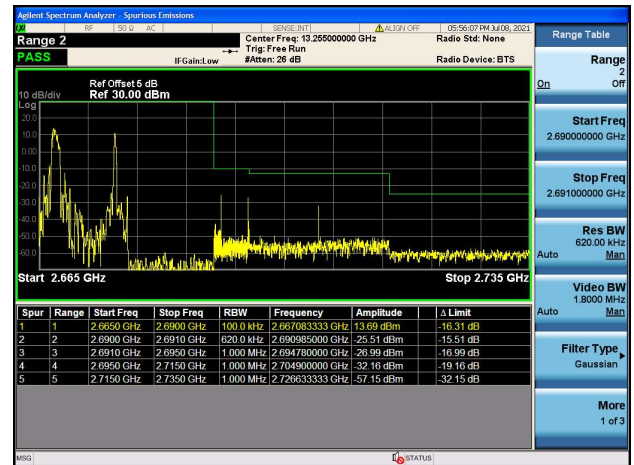

LTE Band 41C

Channel Bandwidth: 15MHz+10MHz

Low 1RB0 and 1RB49

High 1RB0 and 1RB49

Low 1RB74 and 1RB0

High 1RB74 and 1RB0

Low FULL RB

High FULL RB

LTE Band 41C

Channel Bandwidth: 15MHz+15MHz

Low 1RB0 and 1RB74

High 1RB0 and 1RB74

Low 1RB74 and 1RB0

High 1RB74 and 1RB0

Low FULL RB

High FULL RB

LTE Band 41C

Channel Bandwidth: 15MHz+20MHz

Low 1RB0 and 1RB99

High 1RB0 and 1RB99

Low 1RB74 and 1RB0

High 1RB74 and 1RB0

Low FULL RB

High FULL RB