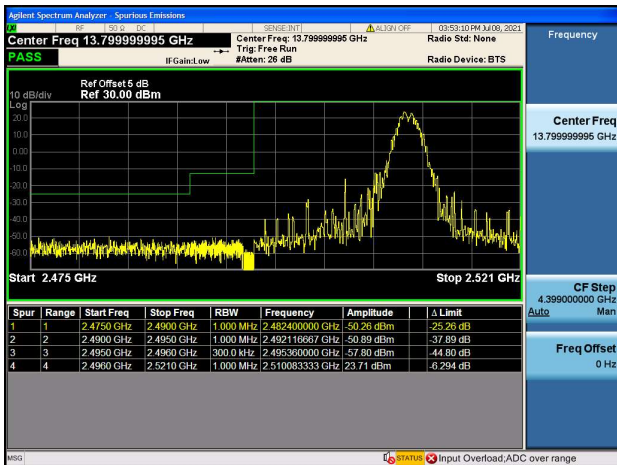

LTE Band 41C

Channel Bandwidth: 15MHz+10MHz

Low 1RB0 and 1RB49

High 1RB0 and 1RB49

Low 1RB74 and 1RB0

High 1RB74 and 1RB0

Low FULL RB

High FULL RB

LTE Band 41C

Channel Bandwidth: 15MHz+15MHz

Low 1RB0 and 1RB74

High 1RB0 and 1RB74

Low 1RB74 and 1RB0

High 1RB74 and 1RB0

Low FULL RB

High FULL RB

LTE Band 41C

Channel Bandwidth: 15MHz+20MHz

Low 1RB0 and 1RB99

High 1RB0 and 1RB99

Low 1RB74 and 1RB0

High 1RB74 and 1RB0

Low FULL RB

High FULL RB