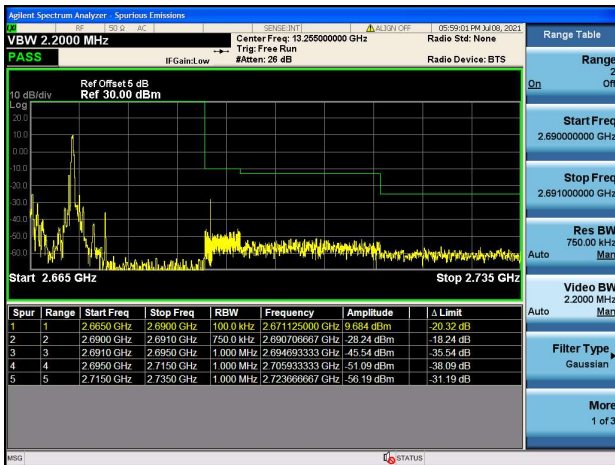

LTE Band 41C

Channel Bandwidth: 15MHz+20MHz

Low 1RB0 and 1RB99

High 1RB0 and 1RB99

Low 1RB74 and 1RB0

High 1RB74 and 1RB0

Low FULL RB

High FULL RB

LTE Band 41C

Channel Bandwidth: 20MHz+5MHz

Low 1RB0 and 1RB24

High 1RB0 and 1RB24

Low 1RB99 and 1RB0

High 1RB99 and 1RB0

Low FULL RB

High FULL RB