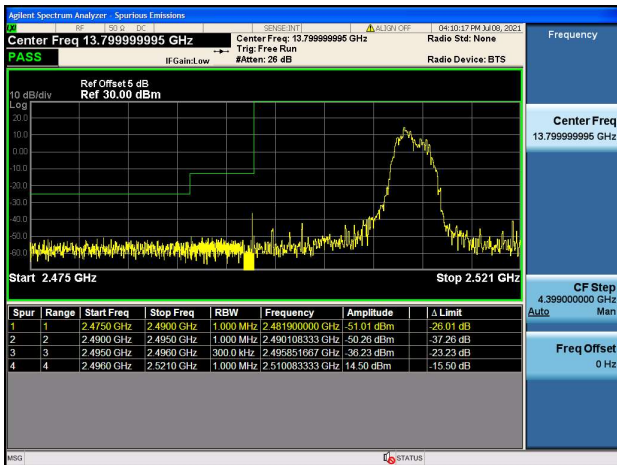

LTE Band 41C

Channel Bandwidth: 15MHz+10MHz

Low 1RB0 and 1RB49

High 1RB0 and 1RB49

Low 1RB74 and 1RB0

High 1RB74 and 1RB0

Low FULL RB

High FULL RB

LTE Band 41C

Channel Bandwidth: 15MHz+15MHz

Low 1RB0 and 1RB74

High 1RB0 and 1RB74

Low 1RB74 and 1RB0

High 1RB74 and 1RB0

Low FULL RB

High FULL RB

LTE Band 41C

Channel Bandwidth: 15MHz+20MHz

Low 1RB0 and 1RB99

High 1RB0 and 1RB99

Low 1RB74 and 1RB0

High 1RB74 and 1RB0

Low FULL RB

High FULL RB