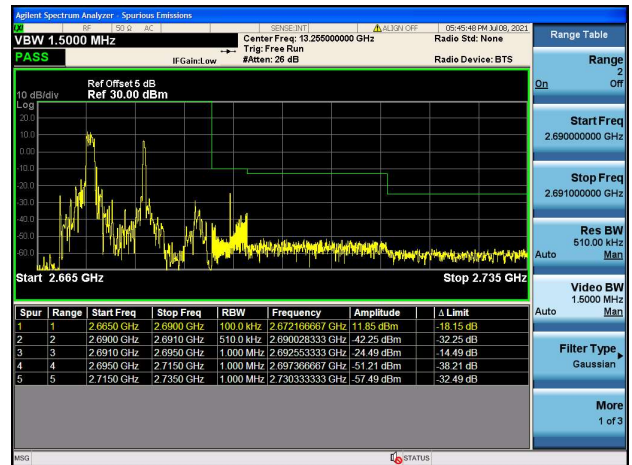

LTE Band 41C

Channel Bandwidth: 15MHz+10MHz

Low 1RB0 and 1RB49

High 1RB0 and 1RB49

Low 1RB74 and 1RB0

High 1RB74 and 1RB0

Low FULL RB

High FULL RB

LTE Band 41C

Channel Bandwidth: 15MHz+15MHz

Low 1RB0 and 1RB74

High 1RB0 and 1RB74

Low 1RB74 and 1RB0

High 1RB74 and 1RB0

Low FULL RB

High FULL RB

LTE Band 41C

Channel Bandwidth: 15MHz+20MHz

Low 1RB0 and 1RB99

High 1RB0 and 1RB99

Low 1RB74 and 1RB0

High 1RB74 and 1RB0

Low FULL RB

High FULL RB