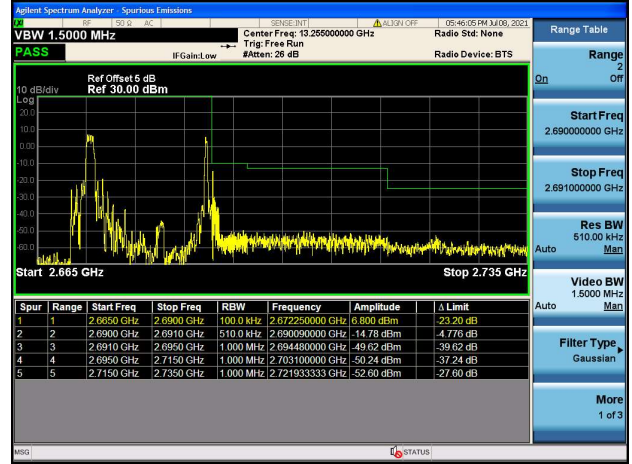

LTE Band 41C

Channel Bandwidth: 15MHz+10MHz

Low 1RB0 and 1RB49

High 1RB0 and 1RB49

Low 1RB74 and 1RB0

High 1RB74 and 1RB0

Low FULL RB

High FULL RB

LTE Band 41C

Channel Bandwidth: 15MHz+15MHz

Low 1RB0 and 1RB74

High 1RB0 and 1RB74

Low 1RB74 and 1RB0

High 1RB74 and 1RB0

Low FULL RB

High FULL RB

LTE Band 41C

Channel Bandwidth: 15MHz+20MHz

Low 1RB0 and 1RB99

High 1RB0 and 1RB99

Low 1RB74 and 1RB0

High 1RB74 and 1RB0

Low FULL RB

High FULL RB