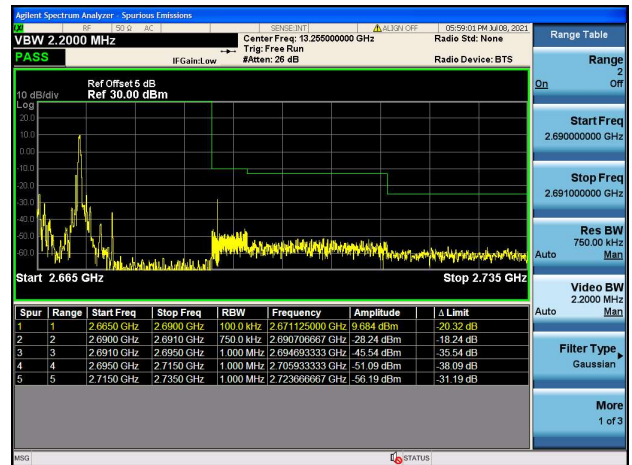

LTE Band 41C

Channel Bandwidth: 15MHz+20MHz

Low 1RB0 and 1RB99

High 1RB0 and 1RB99

Low 1RB74 and 1RB0

High 1RB74 and 1RB0

Low FULL RB

High FULL RB

LTE Band 41C

Channel Bandwidth: 20MHz+5MHz

Low 1RB0 and 1RB24

High 1RB0 and 1RB24

Low 1RB99 and 1RB0

High 1RB99 and 1RB0

Low FULL RB

High FULL RB