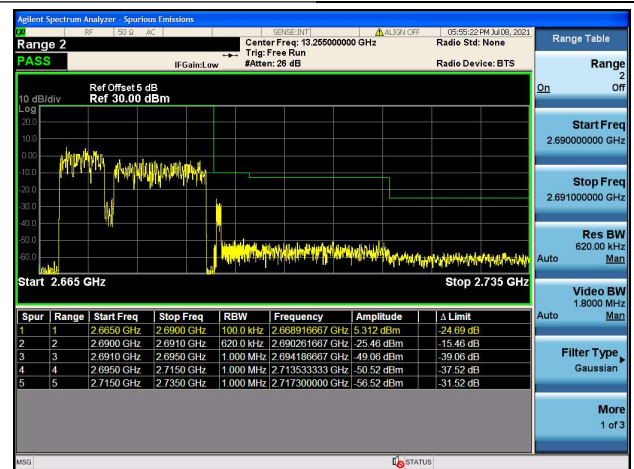

LTE Band 41C

Channel Bandwidth: 15MHz+15MHz

Low 1RB0 and 1RB74

High 1RB0 and 1RB74

Low 1RB74 and 1RB0

High 1RB74 and 1RB0

Low FULL RB

High FULL RB

LTE Band 41C

Channel Bandwidth: 15MHz+20MHz

Low 1RB0 and 1RB99

High 1RB0 and 1RB99

Low 1RB74 and 1RB0

High 1RB74 and 1RB0

Low FULL RB

High FULL RB