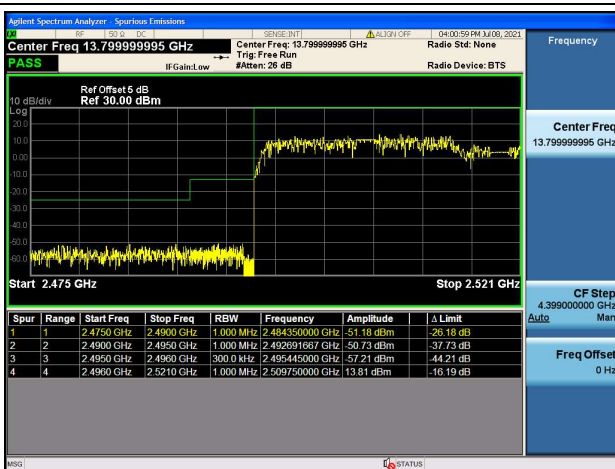

LTE Band 41C

Channel Bandwidth: 20MHz+5MHz

Low 1RB0 and 1RB24

High 1RB0 and 1RB24

Low 1RB99 and 1RB0

High 1RB99 and 1RB0

Low FULL RB

High FULL RB

LTE Band 41C

Channel Bandwidth: 20MHz+10MHz

Low 1RB0 and 1RB49

High 1RB0 and 1RB49

Low 1RB99 and 1RB0

High 1RB99 and 1RB0

Low FULL RB

High FULL RB