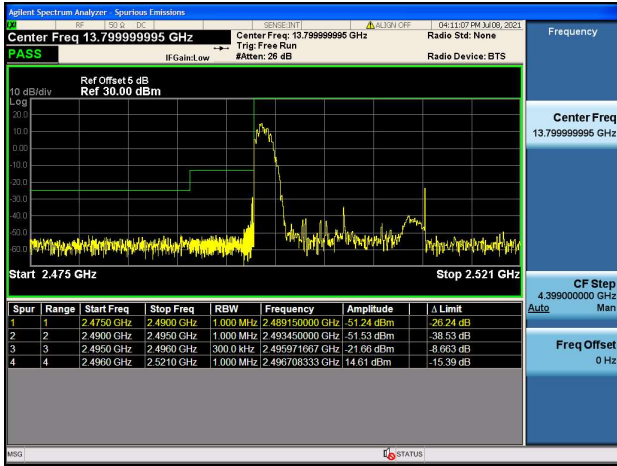

LTE Band 41C

Channel Bandwidth: 15MHz+10MHz

Low 1RB0 and 1RB49

High 1RB0 and 1RB49

Low 1RB74 and 1RB0

High 1RB74 and 1RB0

Low FULL RB

High FULL RB

LTE Band 41C

Channel Bandwidth: 15MHz+15MHz

Low 1RB0 and 1RB74

High 1RB0 and 1RB74

Low 1RB74 and 1RB0

High 1RB74 and 1RB0

Low FULL RB

High FULL RB

LTE Band 41C

Channel Bandwidth: 15MHz+20MHz

Low 1RB0 and 1RB99

High 1RB0 and 1RB99

Low 1RB74 and 1RB0

High 1RB74 and 1RB0

Low FULL RB

High FULL RB