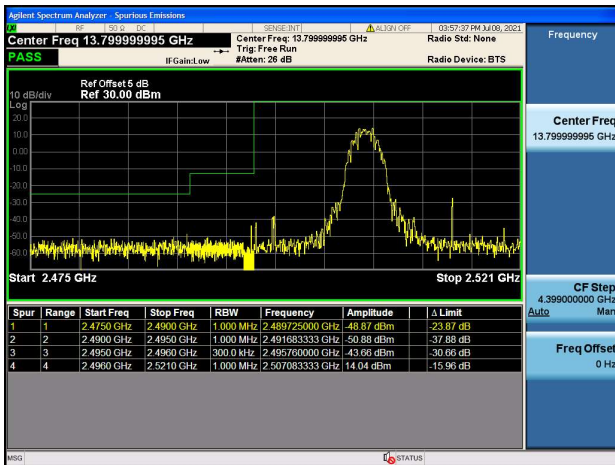

LTE Band 41C

Channel Bandwidth: 10MHz+15MHz

Low 1RB0 and 1RB74

High 1RB0 and 1RB74

Low 1RB49 and 1RB0

High 1RB49 and 1RB0

Low FULL RB

High FULL RB

LTE Band 41C

Channel Bandwidth: 10MHz+20MHz

Low 1RB0 and 1RB99

High 1RB0 and 1RB99

Low 1RB49 and 1RB0

High 1RB49 and 1RB0

Low FULL RB

High FULL RB