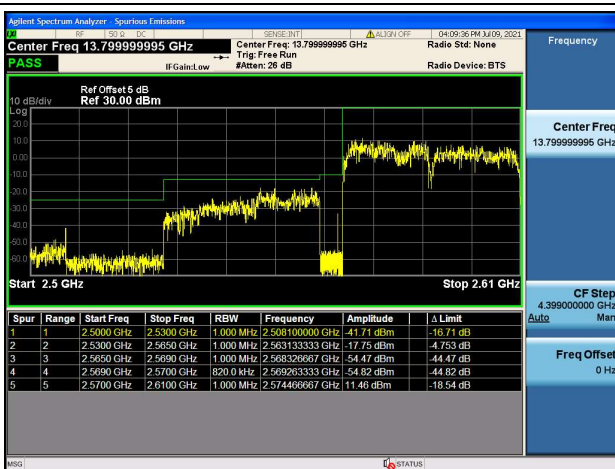

LTE Band 38C

Channel Bandwidth: 15MHz+15MHz

Low 1RB0 and 1RB74

High 1RB0 and 1RB74

Low 1RB74 and 1RB0

High 1RB74 and 1RB0

Low FULL RB

High FULL RB

LTE Band 38C

Channel Bandwidth: 20MHz+20MHz

Low 1RB0 and 1RB99

High 1RB0 and 1RB99

Low 1RB99 and 1RB0

High 1RB99 and 1RB0

Low FULL RB

High FULL RB

LTE Band 41C

Channel Bandwidth: 5MHz+20MHz

Low 1RB0 and 1RB99

High 1RB0 and 1RB99

Low 1RB24 and 1RB0

High 1RB24 and 1RB0

Low FULL RB

High FULL RB