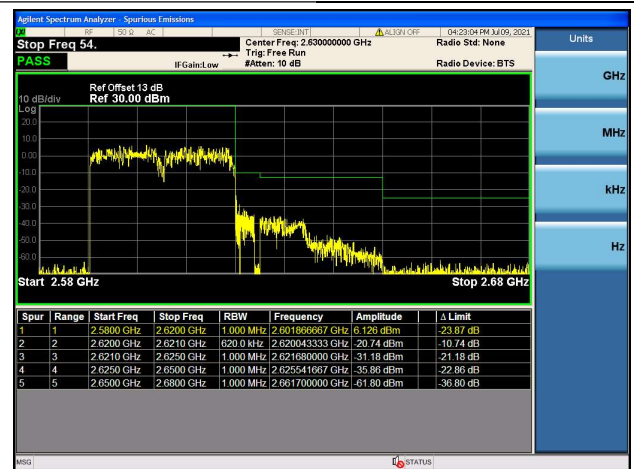

LTE Band 38C

Channel Bandwidth: 15MHz+15MHz

Low 1RB0 and 1RB74

High 1RB0 and 1RB74

Low 1RB74 and 1RB0

High 1RB74 and 1RB0

Low FULL RB

High FULL RB

LTE Band 38C

Channel Bandwidth: 20MHz+20MHz

Low 1RB0 and 1RB99

High 1RB0 and 1RB99

Low 1RB99 and 1RB0

High 1RB99 and 1RB0

Low FULL RB

High FULL RB

LTE Band 41C

Channel Bandwidth: 5MHz+20MHz

Low 1RB0 and 1RB99

High 1RB0 and 1RB99

Low 1RB24 and 1RB0

High 1RB24 and 1RB0

Low FULL RB

High FULL RB