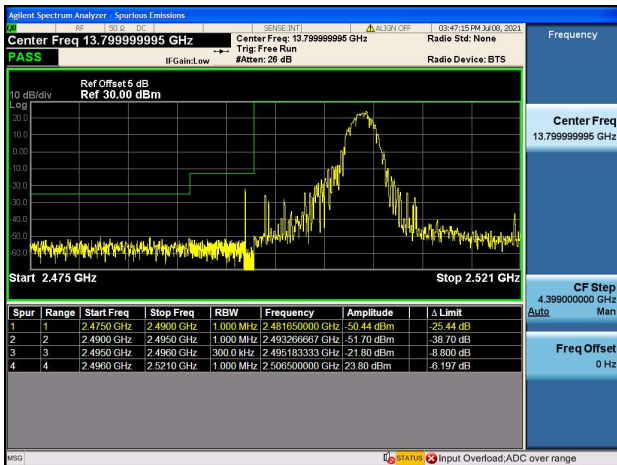

LTE Band 41C

Channel Bandwidth: 5MHz+20MHz

Low 1RB0 and 1RB99

High 1RB0 and 1RB99

Low 1RB24 and 1RB0

High 1RB24 and 1RB0

Low FULL RB

High FULL RB

LTE Band 41C

Channel Bandwidth: 10MHz+15MHz

Low 1RB0 and 1RB74

High 1RB0 and 1RB74

Low 1RB49 and 1RB0

High 1RB49 and 1RB0

Low FULL RB

High FULL RB

LTE Band 41C

Channel Bandwidth: 10MHz+20MHz

Low 1RB0 and 1RB99

High 1RB0 and 1RB99

Low 1RB49 and 1RB0

High 1RB49 and 1RB0

Low FULL RB

High FULL RB