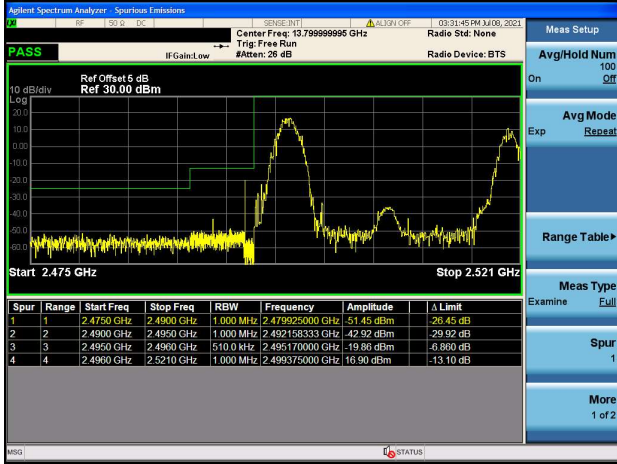

LTE Band 38C

Channel Bandwidth: 15MHz+15MHz

Low 1RB0 and 1RB74

High 1RB0 and 1RB74

Low 1RB74 and 1RB0

High 1RB74 and 1RB0

Low FULL RB

High FULL RB

LTE Band 38C

Channel Bandwidth: 20MHz+20MHz

Low 1RB0 and 1RB99

High 1RB0 and 1RB99

Low 1RB99 and 1RB0

High 1RB99 and 1RB0

Low FULL RB

High FULL RB

LTE Band 41C

Channel Bandwidth: 5MHz+20MHz

Low 1RB0 and 1RB99

High 1RB0 and 1RB99

Low 1RB24 and 1RB0

High 1RB24 and 1RB0

Low FULL RB

High FULL RB