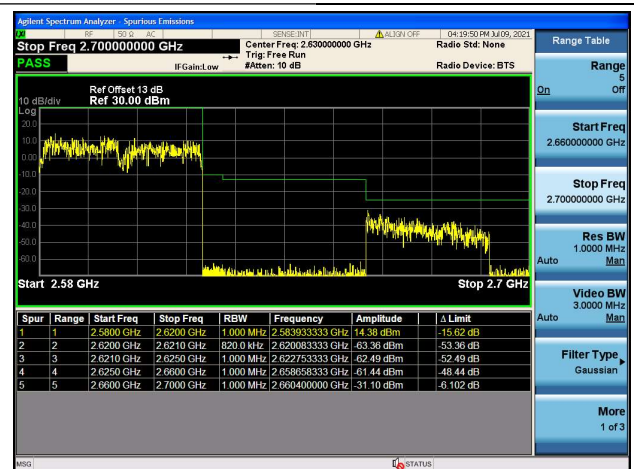

LTE Band 38C

Channel Bandwidth: 15MHz+15MHz

Low 1RB0 and 1RB74

High 1RB0 and 1RB74

Low 1RB74 and 1RB0

High 1RB74 and 1RB0

Low FULL RB

High FULL RB

LTE Band 38C

Channel Bandwidth: 20MHz+20MHz

Low 1RB0 and 1RB99

High 1RB0 and 1RB99

Low 1RB99 and 1RB0

High 1RB99 and 1RB0

Low FULL RB

High FULL RB

LTE Band 41C

Channel Bandwidth: 5MHz+20MHz

Low 1RB0 and 1RB99

High 1RB0 and 1RB99

Low 1RB24 and 1RB0

High 1RB24 and 1RB0

Low FULL RB

High FULL RB