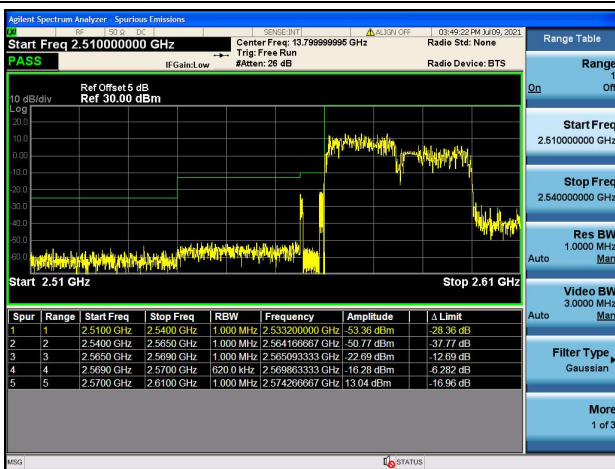

LTE Band 38C

Channel Bandwidth: 15MHz+15MHz

Low 1RB0 and 1RB74

High 1RB0 and 1RB74

Low 1RB74 and 1RB0

High 1RB74 and 1RB0

Low FULL RB

High FULL RB

LTE Band 38C

Channel Bandwidth: 20MHz+20MHz

Low 1RB0 and 1RB99

High 1RB0 and 1RB99

Low 1RB99 and 1RB0

High 1RB99 and 1RB0

Low FULL RB

High FULL RB

LTE Band 41C

Channel Bandwidth: 5MHz+20MHz

Low 1RB0 and 1RB99

High 1RB0 and 1RB99

Low 1RB24 and 1RB0

High 1RB24 and 1RB0

Low FULL RB

High FULL RB