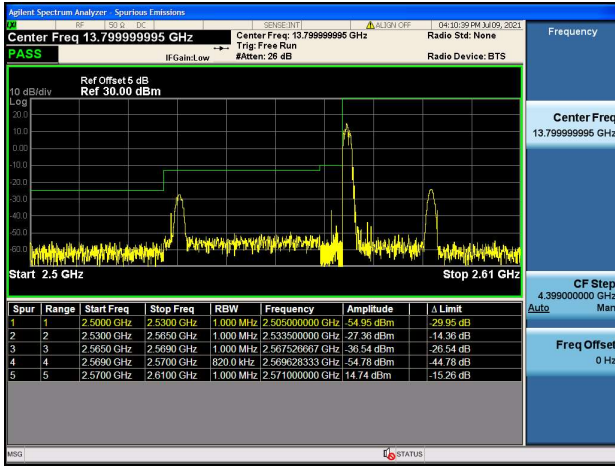

LTE Band 38C

Channel Bandwidth: 15MHz+15MHz

Low 1RB0 and 1RB74

High 1RB0 and 1RB74

Low 1RB74 and 1RB0

High 1RB74 and 1RB0

Low FULL RB

High FULL RB

LTE Band 38C

Channel Bandwidth: 20MHz+20MHz

Low 1RB0 and 1RB99

High 1RB0 and 1RB99

Low 1RB99 and 1RB0

High 1RB99 and 1RB0

Low FULL RB

High FULL RB

LTE Band 41C

Channel Bandwidth: 5MHz+20MHz

Low 1RB0 and 1RB99

High 1RB0 and 1RB99

Low 1RB24 and 1RB0

High 1RB24 and 1RB0

Low FULL RB

High FULL RB