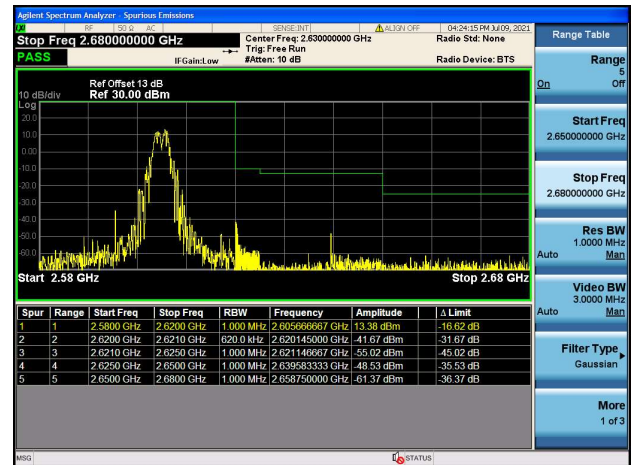

LTE Band 38C

Channel Bandwidth: 15MHz+15MHz

Low 1RB0 and 1RB74

High 1RB0 and 1RB74

Low 1RB74 and 1RB0

High 1RB74 and 1RB0

Low FULL RB

High FULL RB

LTE Band 38C

Channel Bandwidth: 20MHz+20MHz

Low 1RB0 and 1RB99

High 1RB0 and 1RB99

Low 1RB99 and 1RB0

High 1RB99 and 1RB0

Low FULL RB

High FULL RB

LTE Band 41C

Channel Bandwidth: 5MHz+20MHz

Low 1RB0 and 1RB99

High 1RB0 and 1RB99

Low 1RB24 and 1RB0

High 1RB24 and 1RB0

Low FULL RB

High FULL RB