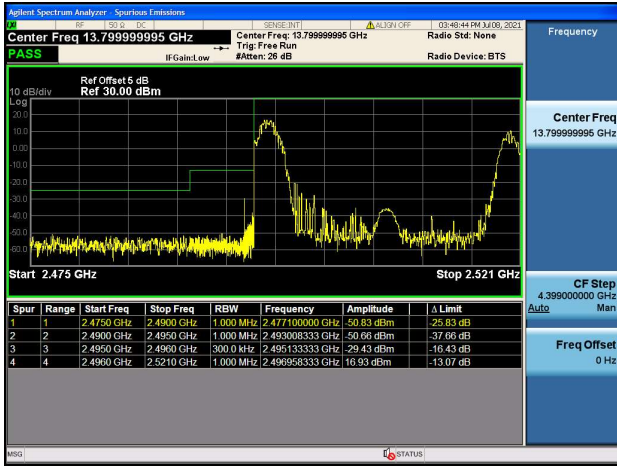

LTE Band 38C

Channel Bandwidth: 20MHz+20MHz

Low 1RB0 and 1RB99

High 1RB0 and 1RB99

Low 1RB99 and 1RB0

High 1RB99 and 1RB0

Low FULL RB

High FULL RB

LTE Band 41C

Channel Bandwidth: 5MHz+20MHz

Low 1RB0 and 1RB99

High 1RB0 and 1RB99

Low 1RB24 and 1RB0

High 1RB24 and 1RB0

Low FULL RB

High FULL RB

LTE Band 41C

Channel Bandwidth: 10MHz+15MHz

Low 1RB0 and 1RB74

High 1RB0 and 1RB74

Low 1RB49 and 1RB0

High 1RB49 and 1RB0

Low FULL RB

High FULL RB