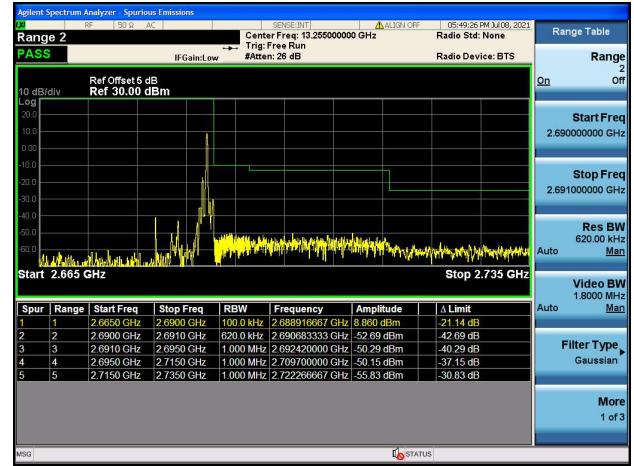

LTE Band 41C

Channel Bandwidth: 5MHz+20MHz

Low 1RB0 and 1RB99

High 1RB0 and 1RB99

Low 1RB24 and 1RB0

High 1RB24 and 1RB0

Low FULL RB

High FULL RB

LTE Band 41C

Channel Bandwidth: 10MHz+15MHz

Low 1RB0 and 1RB74

High 1RB0 and 1RB74

Low 1RB49 and 1RB0

High 1RB49 and 1RB0

Low FULL RB

High FULL RB

LTE Band 41C

Channel Bandwidth: 10MHz+20MHz

Low 1RB0 and 1RB99

High 1RB0 and 1RB99

Low 1RB49 and 1RB0

High 1RB49 and 1RB0

Low FULL RB

High FULL RB