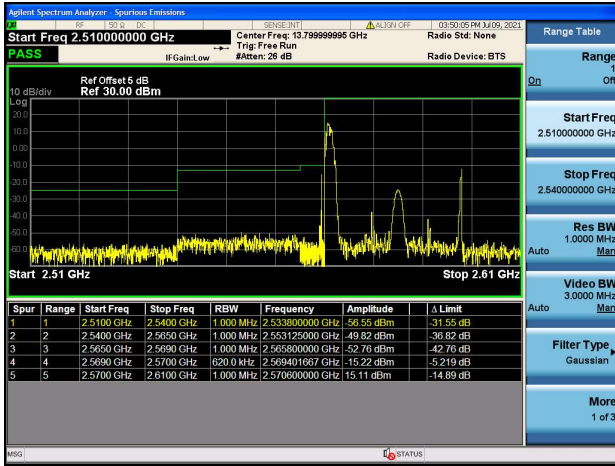

LTE Band 38C

Channel Bandwidth: 15MHz+15MHz

Low 1RB0 and 1RB74

High 1RB0 and 1RB74

Low 1RB74 and 1RB0

High 1RB74 and 1RB0

Low FULL RB

High FULL RB

LTE Band 38C

Channel Bandwidth: 20MHz+20MHz

Low 1RB0 and 1RB99

High 1RB0 and 1RB99

Low 1RB99 and 1RB0

High 1RB99 and 1RB0

Low FULL RB

High FULL RB

LTE Band 41C

Channel Bandwidth: 5MHz+20MHz

Low 1RB0 and 1RB99

High 1RB0 and 1RB99

Low 1RB24 and 1RB0

High 1RB24 and 1RB0

Low FULL RB

High FULL RB