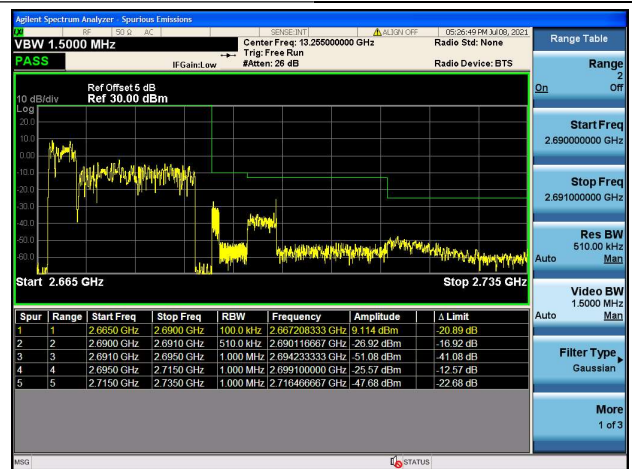

LTE Band 38C

Channel Bandwidth: 20MHz+20MHz

Low 1RB0 and 1RB99

High 1RB0 and 1RB99

Low 1RB99 and 1RB0

High 1RB99 and 1RB0

Low FULL RB

High FULL RB

LTE Band 41C

Channel Bandwidth: 5MHz+20MHz

Low 1RB0 and 1RB99

High 1RB0 and 1RB99

Low 1RB24 and 1RB0

High 1RB24 and 1RB0

Low FULL RB

High FULL RB

LTE Band 41C

Channel Bandwidth: 10MHz+15MHz

Low 1RB0 and 1RB74

High 1RB0 and 1RB74

Low 1RB49 and 1RB0

High 1RB49 and 1RB0

Low FULL RB

High FULL RB