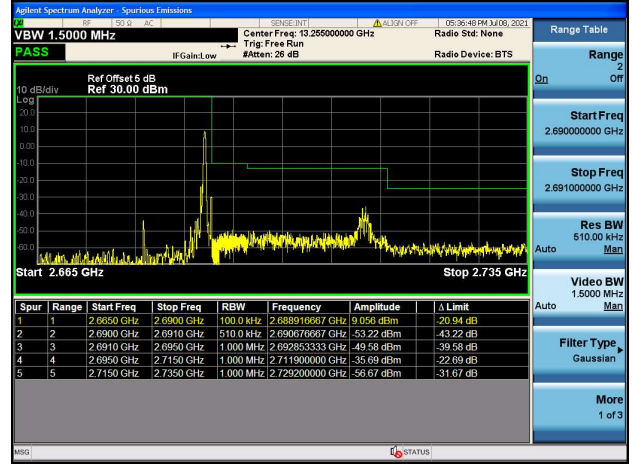

LTE Band 38C

Channel Bandwidth: 15MHz+15MHz

Low 1RB0 and 1RB74

High 1RB0 and 1RB74

Low 1RB74 and 1RB0

High 1RB74 and 1RB0

Low FULL RB

High FULL RB

LTE Band 38C

Channel Bandwidth: 20MHz+20MHz

Low 1RB0 and 1RB99

High 1RB0 and 1RB99

Low 1RB99 and 1RB0

High 1RB99 and 1RB0

Low FULL RB

High FULL RB

LTE Band 41C

Channel Bandwidth: 5MHz+20MHz

Low 1RB0 and 1RB99

High 1RB0 and 1RB99

Low 1RB24 and 1RB0

High 1RB24 and 1RB0

Low FULL RB

High FULL RB