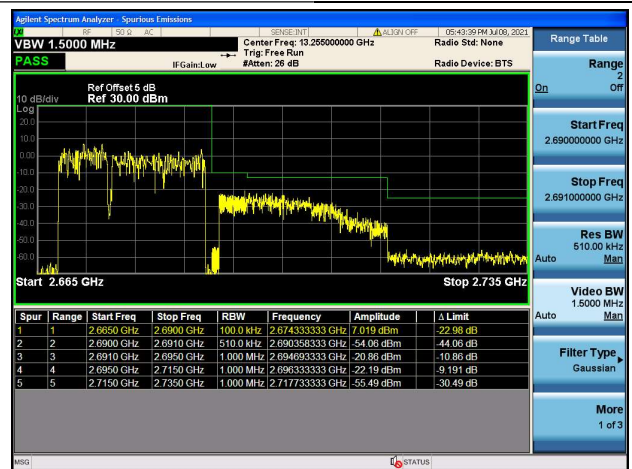

LTE Band 41C

Channel Bandwidth: 10MHz+15MHz

Low 1RB0 and 1RB74

High 1RB0 and 1RB74

Low 1RB49 and 1RB0

High 1RB49 and 1RB0

Low FULL RB

High FULL RB

LTE Band 41C

Channel Bandwidth: 10MHz+20MHz

Low 1RB0 and 1RB99

High 1RB0 and 1RB99

Low 1RB49 and 1RB0

High 1RB49 and 1RB0

Low FULL RB

High FULL RB