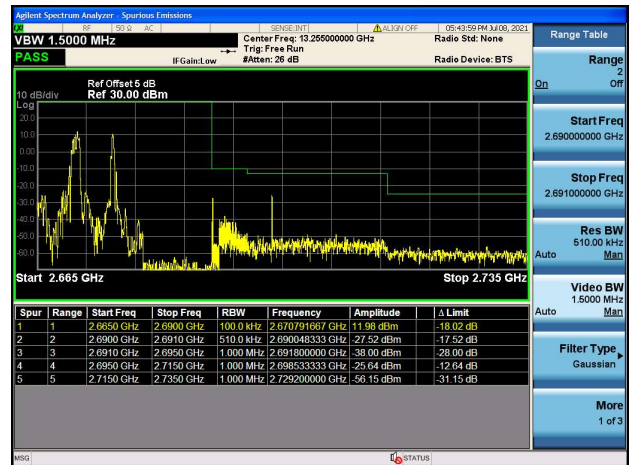

LTE Band 41C

Channel Bandwidth: 5MHz+20MHz

Low 1RB0 and 1RB99

High 1RB0 and 1RB99

Low 1RB24 and 1RB0

High 1RB24 and 1RB0

Low FULL RB

High FULL RB

LTE Band 41C

Channel Bandwidth: 10MHz+15MHz

Low 1RB0 and 1RB74

High 1RB0 and 1RB74

Low 1RB49 and 1RB0

High 1RB49 and 1RB0

Low FULL RB

High FULL RB

LTE Band 41C

Channel Bandwidth: 10MHz+20MHz

Low 1RB0 and 1RB99

High 1RB0 and 1RB99

Low 1RB49 and 1RB0

High 1RB49 and 1RB0

Low FULL RB

High FULL RB