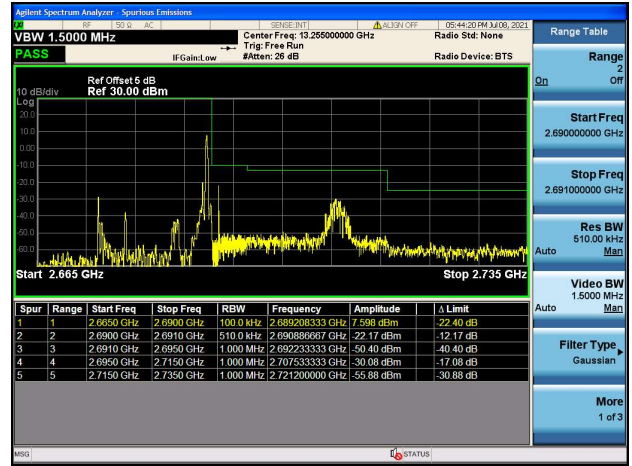

LTE Band 38C

Channel Bandwidth: 20MHz+20MHz

Low 1RB0 and 1RB99

High 1RB0 and 1RB99

Low 1RB99 and 1RB0

High 1RB99 and 1RB0

Low FULL RB

High FULL RB

LTE Band 41C

Channel Bandwidth: 5MHz+20MHz

Low 1RB0 and 1RB99

High 1RB0 and 1RB99

Low 1RB24 and 1RB0

High 1RB24 and 1RB0

Low FULL RB

High FULL RB

LTE Band 41C

Channel Bandwidth: 10MHz+15MHz

Low 1RB0 and 1RB74

High 1RB0 and 1RB74

Low 1RB49 and 1RB0

High 1RB49 and 1RB0

Low FULL RB

High FULL RB