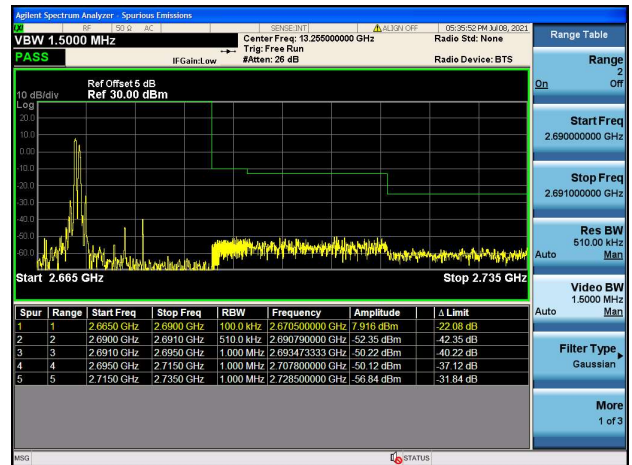

LTE Band 38C

Channel Bandwidth: 20MHz+20MHz

Low 1RB0 and 1RB99

High 1RB0 and 1RB99

Low 1RB99 and 1RB0

High 1RB99 and 1RB0

Low FULL RB

High FULL RB

LTE Band 41C

Channel Bandwidth: 5MHz+20MHz

Low 1RB0 and 1RB99

High 1RB0 and 1RB99

Low 1RB24 and 1RB0

High 1RB24 and 1RB0

Low FULL RB

High FULL RB

LTE Band 41C

Channel Bandwidth: 10MHz+15MHz

Low 1RB0 and 1RB74

High 1RB0 and 1RB74

Low 1RB49 and 1RB0

High 1RB49 and 1RB0

Low FULL RB

High FULL RB