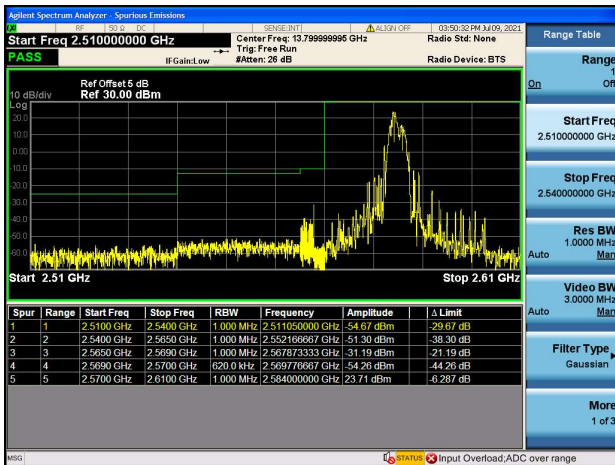

LTE Band 38C

Channel Bandwidth: 15MHz+15MHz

Low 1RB0 and 1RB74

High 1RB0 and 1RB74

Low 1RB74 and 1RB0

High 1RB74 and 1RB0

Low FULL RB

High FULL RB

LTE Band 38C

Channel Bandwidth: 20MHz+20MHz

Low 1RB0 and 1RB99

High 1RB0 and 1RB99

Low 1RB99 and 1RB0

High 1RB99 and 1RB0

Low FULL RB

High FULL RB

LTE Band 41C

Channel Bandwidth: 5MHz+20MHz

Low 1RB0 and 1RB99

High 1RB0 and 1RB99

Low 1RB24 and 1RB0

High 1RB24 and 1RB0

Low FULL RB

High FULL RB