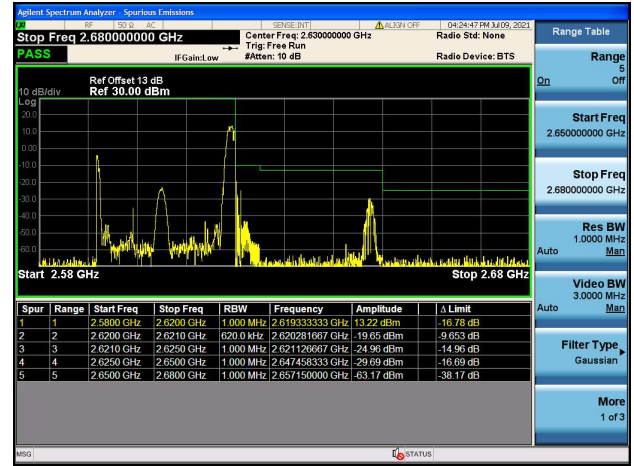

LTE Band 38C

Channel Bandwidth: 15MHz+15MHz

Low 1RB0 and 1RB74

High 1RB0 and 1RB74

Low 1RB74 and 1RB0

High 1RB74 and 1RB0

Low FULL RB

High FULL RB

LTE Band 38C

Channel Bandwidth: 20MHz+20MHz

Low 1RB0 and 1RB99

High 1RB0 and 1RB99

Low 1RB99 and 1RB0

High 1RB99 and 1RB0

Low FULL RB

High FULL RB

LTE Band 41C

Channel Bandwidth: 5MHz+20MHz

Low 1RB0 and 1RB99

High 1RB0 and 1RB99

Low 1RB24 and 1RB0

High 1RB24 and 1RB0

Low FULL RB

High FULL RB