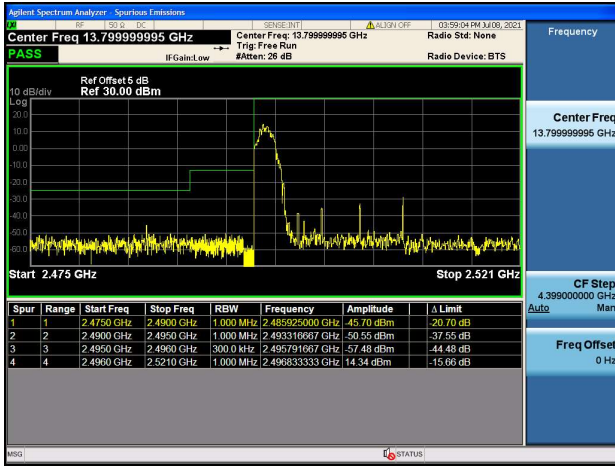

LTE Band 41C

Channel Bandwidth: 5MHz+20MHz

Low 1RB0 and 1RB99

High 1RB0 and 1RB99

Low 1RB24 and 1RB0

High 1RB24 and 1RB0

Low FULL RB

High FULL RB

LTE Band 41C

Channel Bandwidth: 10MHz+15MHz

Low 1RB0 and 1RB74

High 1RB0 and 1RB74

Low 1RB49 and 1RB0

High 1RB49 and 1RB0

Low FULL RB

High FULL RB

LTE Band 41C

Channel Bandwidth: 10MHz+20MHz

Low 1RB0 and 1RB99

High 1RB0 and 1RB99

Low 1RB49 and 1RB0

High 1RB49 and 1RB0

Low FULL RB

High FULL RB