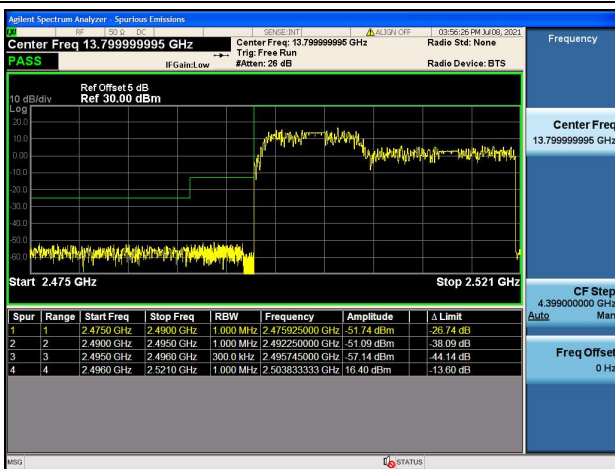

LTE Band 41C

Channel Bandwidth: 10MHz+15MHz

Low 1RB0 and 1RB74

High 1RB0 and 1RB74

Low 1RB49 and 1RB0

High 1RB49 and 1RB0

Low FULL RB

High FULL RB

LTE Band 41C

Channel Bandwidth: 10MHz+20MHz

Low 1RB0 and 1RB99

High 1RB0 and 1RB99

Low 1RB49 and 1RB0

High 1RB49 and 1RB0

Low FULL RB

High FULL RB