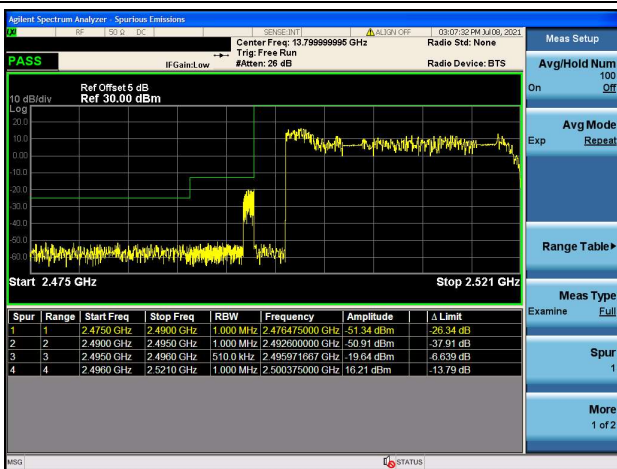

LTE Band 38C

Channel Bandwidth: 20MHz+20MHz

Low 1RB0 and 1RB99

High 1RB0 and 1RB99

Low 1RB99 and 1RB0

High 1RB99 and 1RB0

Low FULL RB

High FULL RB

LTE Band 41C

Channel Bandwidth: 5MHz+20MHz

Low 1RB0 and 1RB99

High 1RB0 and 1RB99

Low 1RB24 and 1RB0

High 1RB24 and 1RB0

Low FULL RB

High FULL RB

LTE Band 41C

Channel Bandwidth: 10MHz+15MHz

Low 1RB0 and 1RB74

High 1RB0 and 1RB74

Low 1RB49 and 1RB0

High 1RB49 and 1RB0

Low FULL RB

High FULL RB