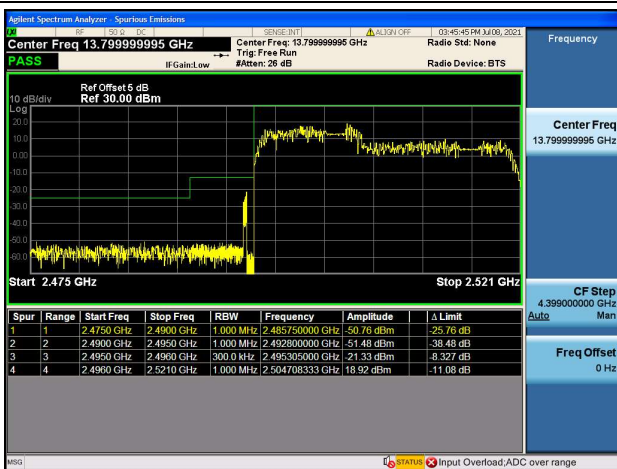

LTE Band 41C

Channel Bandwidth: 5MHz+20MHz

Low 1RB0 and 1RB99

High 1RB0 and 1RB99

Low 1RB24 and 1RB0

High 1RB24 and 1RB0

Low FULL RB

High FULL RB

LTE Band 41C

Channel Bandwidth: 10MHz+15MHz

Low 1RB0 and 1RB74

High 1RB0 and 1RB74

Low 1RB49 and 1RB0

High 1RB49 and 1RB0

Low FULL RB

High FULL RB

LTE Band 41C

Channel Bandwidth: 10MHz+20MHz

Low 1RB0 and 1RB99

High 1RB0 and 1RB99

Low 1RB49 and 1RB0

High 1RB49 and 1RB0

Low FULL RB

High FULL RB