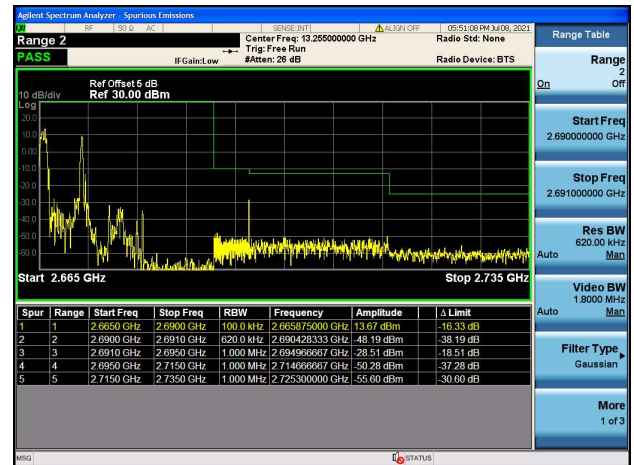

LTE Band 41C

Channel Bandwidth: 10MHz+15MHz

Low 1RB0 and 1RB74

High 1RB0 and 1RB74

Low 1RB49 and 1RB0

High 1RB49 and 1RB0

Low FULL RB

High FULL RB

LTE Band 41C

Channel Bandwidth: 10MHz+20MHz

Low 1RB0 and 1RB99

High 1RB0 and 1RB99

Low 1RB49 and 1RB0

High 1RB49 and 1RB0

Low FULL RB

High FULL RB