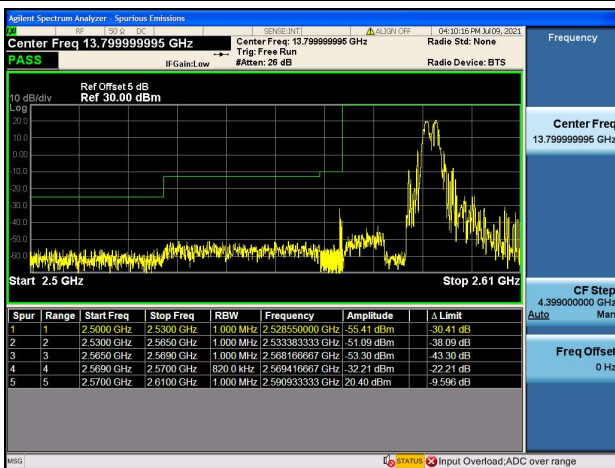

LTE Band 38C

Channel Bandwidth: 15MHz+15MHz

Low 1RB0 and 1RB74

High 1RB0 and 1RB74

Low 1RB74 and 1RB0

High 1RB74 and 1RB0

Low FULL RB

High FULL RB

LTE Band 38C

Channel Bandwidth: 20MHz+20MHz

Low 1RB0 and 1RB99

High 1RB0 and 1RB99

Low 1RB99 and 1RB0

High 1RB99 and 1RB0

Low FULL RB

High FULL RB

LTE Band 41C

Channel Bandwidth: 5MHz+20MHz

Low 1RB0 and 1RB99

High 1RB0 and 1RB99

Low 1RB24 and 1RB0

High 1RB24 and 1RB0

Low FULL RB

High FULL RB