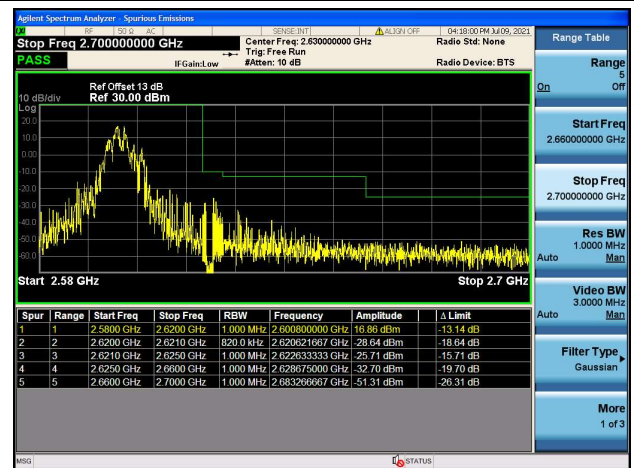

LTE Band 38C

Channel Bandwidth: 15MHz+15MHz

Low 1RB0 and 1RB74

High 1RB0 and 1RB74

Low 1RB74 and 1RB0

High 1RB74 and 1RB0

Low FULL RB

High FULL RB

LTE Band 38C

Channel Bandwidth: 20MHz+20MHz

Low 1RB0 and 1RB99

High 1RB0 and 1RB99

Low 1RB99 and 1RB0

High 1RB99 and 1RB0

Low FULL RB

High FULL RB

LTE Band 41C

Channel Bandwidth: 5MHz+20MHz

Low 1RB0 and 1RB99

High 1RB0 and 1RB99

Low 1RB24 and 1RB0

High 1RB24 and 1RB0

Low FULL RB

High FULL RB