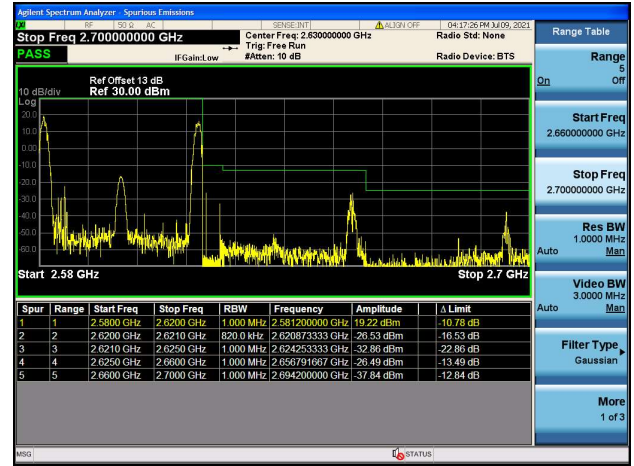

LTE Band 38C

Channel Bandwidth: 15MHz+15MHz

Low 1RB0 and 1RB74

High 1RB0 and 1RB74

Low 1RB74 and 1RB0

High 1RB74 and 1RB0

Low FULL RB

High FULL RB

LTE Band 38C

Channel Bandwidth: 20MHz+20MHz

Low 1RB0 and 1RB99

High 1RB0 and 1RB99

Low 1RB99 and 1RB0

High 1RB99 and 1RB0

Low FULL RB

High FULL RB

LTE Band 41C

Channel Bandwidth: 5MHz+20MHz

Low 1RB0 and 1RB99

High 1RB0 and 1RB99

Low 1RB24 and 1RB0

High 1RB24 and 1RB0

Low FULL RB

High FULL RB