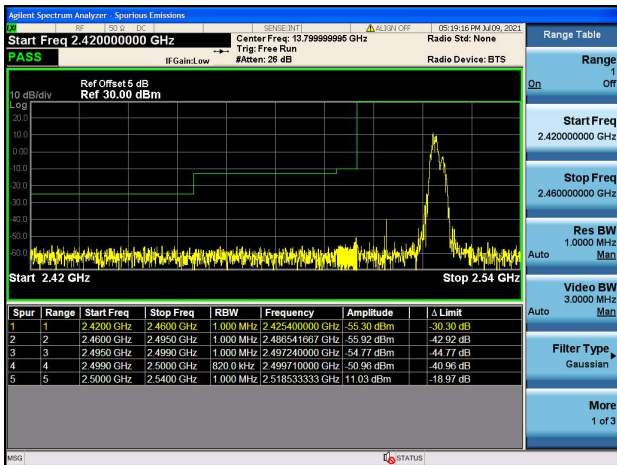

LTE Band 7C

Channel Bandwidth: 20MHz+10MHz

Low 1RB0 and 1RB49

High 1RB0 and 1RB49

Low 1RB99 and 1RB0

High 1RB99 and 1RB0

Low FULL RB

High FULL RB

LTE Band 7C

Channel Bandwidth: 20MHz+15MHz

Low 1RB0 and 1RB74

High 1RB0 and 1RB74

Low 1RB99 and 1RB0

High 1RB99 and 1RB0

Low FULL RB

High FULL RB

LTE Band 7C

Channel Bandwidth: 20MHz+20MHz

Low 1RB0 and 1RB99

High 1RB0 and 1RB99

Low 1RB99 and 1RB0

High 1RB99 and 1RB0

Low FULL RB

High FULL RB