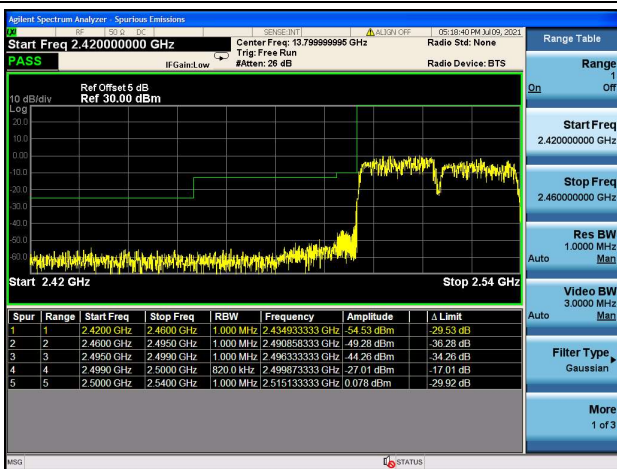

LTE Band 7C

Channel Bandwidth: 20MHz+15MHz

Low 1RB0 and 1RB74

High 1RB0 and 1RB74

Low 1RB99 and 1RB0

High 1RB99 and 1RB0

Low FULL RB

High FULL RB

LTE Band 7C

Channel Bandwidth: 20MHz+20MHz

Low 1RB0 and 1RB99

High 1RB0 and 1RB99

Low 1RB99 and 1RB0

High 1RB99 and 1RB0

Low FULL RB

High FULL RB