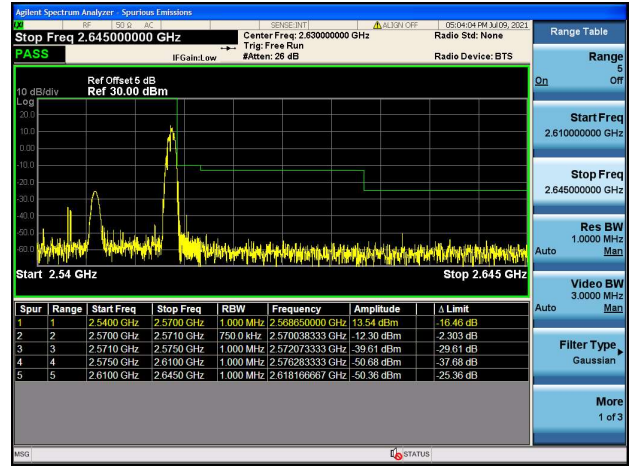

LTE Band 7C

Channel Bandwidth: 15MHz+20MHz

Low 1RB0 and 1RB99

High 1RB0 and 1RB99

Low 1RB74 and 1RB0

High 1RB74 and 1RB0

Low FULL RB

High FULL RB

LTE Band 7C

Channel Bandwidth: 20MHz+10MHz

Low 1RB0 and 1RB49

High 1RB0 and 1RB49

Low 1RB99 and 1RB0

High 1RB99 and 1RB0

Low FULL RB

High FULL RB

LTE Band 7C

Channel Bandwidth: 20MHz+15MHz

Low 1RB0 and 1RB74

High 1RB0 and 1RB74

Low 1RB99 and 1RB0

High 1RB99 and 1RB0

Low FULL RB

High FULL RB

LTE Band 7C

Channel Bandwidth: 20MHz+20MHz

Low 1RB0 and 1RB99

High 1RB0 and 1RB99

Low 1RB99 and 1RB0

High 1RB99 and 1RB0

Low FULL RB

High FULL RB