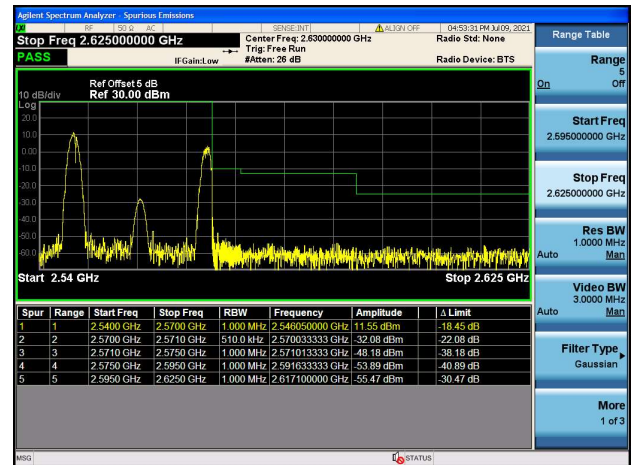

LTE Band 7C

Channel Bandwidth: 15MHz+10MHz

Low 1RB74 and 1RB0

High 1RB74 and 1RB0

Low 1RB0 and 1RB49

High 1RB0 and 1RB49

Low FULL RB

High FULL RB

LTE Band 7C

Channel Bandwidth: 15MHz+15MHz

Low 1RB0 and 1RB74

High 1RB0 and 1RB74

Low 1RB74 and 1RB0

High 1RB74 and 1RB0

Low FULL RB

High FULL RB

LTE Band 7C

Channel Bandwidth: 15MHz+20MHz

Low 1RB0 and 1RB99

High 1RB0 and 1RB99

Low 1RB74 and 1RB0

High 1RB74 and 1RB0

Low FULL RB

High FULL RB