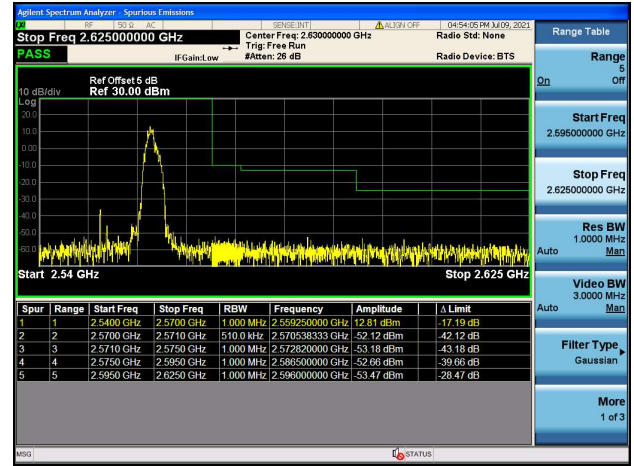

LTE Band 7C

Channel Bandwidth: 15MHz+10MHz

Low 1RB74 and 1RB0

High 1RB74 and 1RB0

Low 1RB0 and 1RB49

High 1RB0 and 1RB49

Low FULL RB

High FULL RB

LTE Band 7C

Channel Bandwidth: 15MHz+15MHz

Low 1RB0 and 1RB74

High 1RB0 and 1RB74

Low 1RB74 and 1RB0

High 1RB74 and 1RB0

Low FULL RB

High FULL RB

LTE Band 7C

Channel Bandwidth: 15MHz+20MHz

Low 1RB0 and 1RB99

High 1RB0 and 1RB99

Low 1RB74 and 1RB0

High 1RB74 and 1RB0

Low FULL RB

High FULL RB

LTE Band 7C

Channel Bandwidth: 20MHz+10MHz

Low 1RB0 and 1RB49

High 1RB0 and 1RB49

Low 1RB99 and 1RB0

High 1RB99 and 1RB0

Low FULL RB

High FULL RB