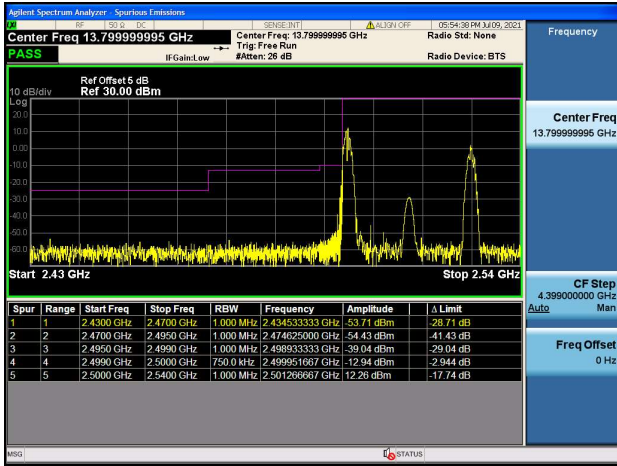

LTE Band 7C

Channel Bandwidth: 15MHz+15MHz

Low 1RB0 and 1RB74

High 1RB0 and 1RB74

Low 1RB74 and 1RB0

High 1RB74 and 1RB0

Low FULL RB

High FULL RB

LTE Band 7C

Channel Bandwidth: 15MHz+20MHz

Low 1RB0 and 1RB99

High 1RB0 and 1RB99

Low 1RB74 and 1RB0

High 1RB74 and 1RB0

Low FULL RB

High FULL RB

LTE Band 7C

Channel Bandwidth: 20MHz+10MHz

Low 1RB0 and 1RB49

High 1RB0 and 1RB49

Low 1RB99 and 1RB0

High 1RB99 and 1RB0

Low FULL RB

High FULL RB

LTE Band 7C

Channel Bandwidth: 20MHz+15MHz

Low 1RB0 and 1RB74

High 1RB0 and 1RB74

Low 1RB99 and 1RB0

High 1RB99 and 1RB0

Low FULL RB

High FULL RB