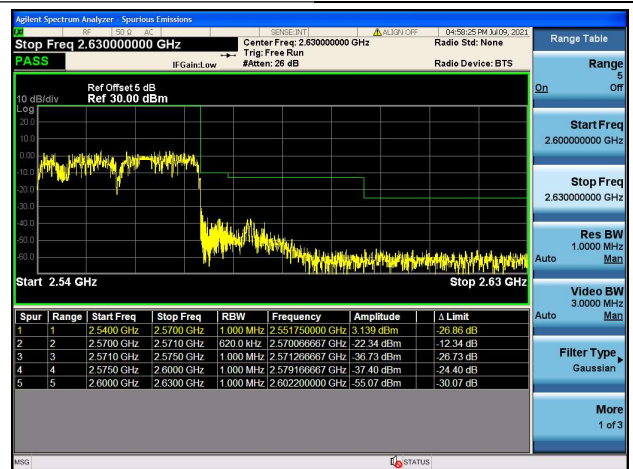

LTE Band 7C

Channel Bandwidth: 15MHz+15MHz

Low 1RB0 and 1RB74

High 1RB0 and 1RB74

Low 1RB74 and 1RB0

High 1RB74 and 1RB0

Low FULL RB

High FULL RB

LTE Band 7C

Channel Bandwidth: 15MHz+20MHz

Low 1RB0 and 1RB99

High 1RB0 and 1RB99

Low 1RB74 and 1RB0

High 1RB74 and 1RB0

Low FULL RB

High FULL RB

LTE Band 7C

Channel Bandwidth: 20MHz+10MHz

Low 1RB0 and 1RB49

High 1RB0 and 1RB49

Low 1RB99 and 1RB0

High 1RB99 and 1RB0

Low FULL RB

High FULL RB