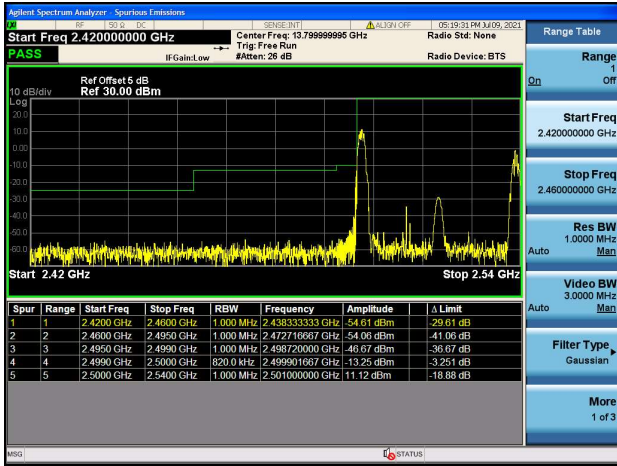

LTE Band 7C

Channel Bandwidth: 20MHz+10MHz

Low 1RB0 and 1RB49

High 1RB0 and 1RB49

Low 1RB99 and 1RB0

High 1RB99 and 1RB0

Low FULL RB

High FULL RB

LTE Band 7C

Channel Bandwidth: 20MHz+15MHz

Low 1RB0 and 1RB74

High 1RB0 and 1RB74

Low 1RB99 and 1RB0

High 1RB99 and 1RB0

Low FULL RB

High FULL RB

LTE Band 7C

Channel Bandwidth: 20MHz+20MHz

Low 1RB0 and 1RB99

High 1RB0 and 1RB99

Low 1RB99 and 1RB0

High 1RB99 and 1RB0

Low FULL RB

High FULL RB