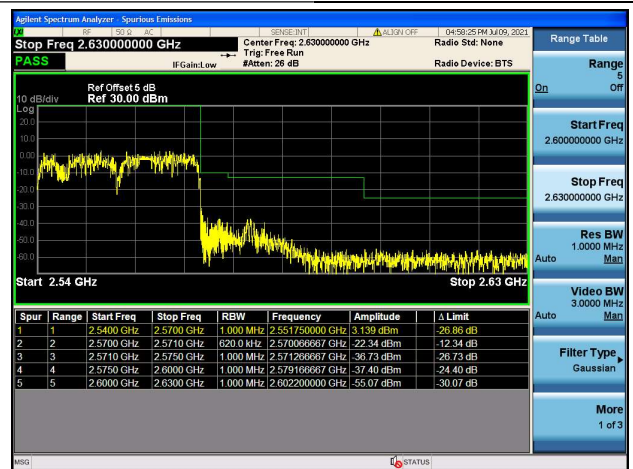

LTE Band 7C

Channel Bandwidth: 15MHz+10MHz

Low 1RB74 and 1RB0

High 1RB74 and 1RB0

Low 1RB0 and 1RB49

High 1RB0 and 1RB49

Low FULL RB

High FULL RB

LTE Band 7C

Channel Bandwidth: 15MHz+15MHz

Low 1RB0 and 1RB74

High 1RB0 and 1RB74

Low 1RB74 and 1RB0

High 1RB74 and 1RB0

Low FULL RB

High FULL RB

LTE Band 7C

Channel Bandwidth: 15MHz+20MHz

Low 1RB0 and 1RB99

High 1RB0 and 1RB99

Low 1RB74 and 1RB0

High 1RB74 and 1RB0

Low FULL RB

High FULL RB

LTE Band 7C

Channel Bandwidth: 20MHz+10MHz

Low 1RB0 and 1RB49

High 1RB0 and 1RB49

Low 1RB99 and 1RB0

High 1RB99 and 1RB0

Low FULL RB

High FULL RB