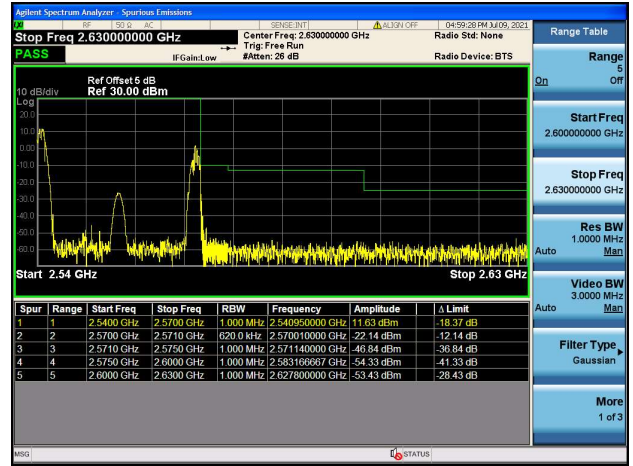

LTE Band 7C

Channel Bandwidth: 15MHz+10MHz

Low 1RB74 and 1RB0

High 1RB74 and 1RB0

Low 1RB0 and 1RB49

High 1RB0 and 1RB49

Low FULL RB

High FULL RB

LTE Band 7C

Channel Bandwidth: 15MHz+15MHz

Low 1RB0 and 1RB74

High 1RB0 and 1RB74

Low 1RB74 and 1RB0

High 1RB74 and 1RB0

Low FULL RB

High FULL RB

LTE Band 7C

Channel Bandwidth: 15MHz+20MHz

Low 1RB0 and 1RB99

High 1RB0 and 1RB99

Low 1RB74 and 1RB0

High 1RB74 and 1RB0

Low FULL RB

High FULL RB

LTE Band 7C

Channel Bandwidth: 20MHz+10MHz

Low 1RB0 and 1RB49

High 1RB0 and 1RB49

Low 1RB99 and 1RB0

High 1RB99 and 1RB0

Low FULL RB

High FULL RB