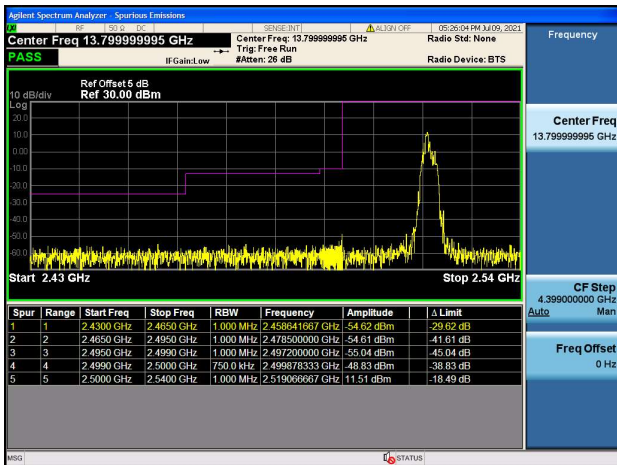

LTE Band 7C

Channel Bandwidth: 20MHz+10MHz

Low 1RB0 and 1RB49

High 1RB0 and 1RB49

Low 1RB99 and 1RB0

High 1RB99 and 1RB0

Low FULL RB

High FULL RB

LTE Band 7C

Channel Bandwidth: 20MHz+15MHz

Low 1RB0 and 1RB74

High 1RB0 and 1RB74

Low 1RB99 and 1RB0

High 1RB99 and 1RB0

Low FULL RB

High FULL RB

LTE Band 7C

Channel Bandwidth: 20MHz+20MHz

Low 1RB0 and 1RB99

High 1RB0 and 1RB99

Low 1RB99 and 1RB0

High 1RB99 and 1RB0

Low FULL RB

High FULL RB