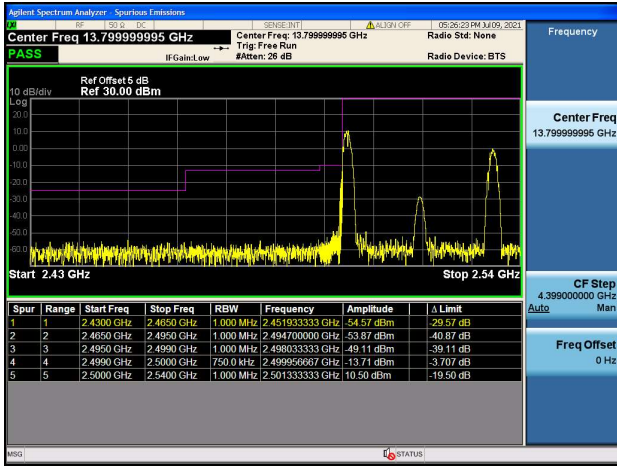

LTE Band 7C

Channel Bandwidth: 15MHz+20MHz

Low 1RB0 and 1RB99

High 1RB0 and 1RB99

Low 1RB74 and 1RB0

High 1RB74 and 1RB0

Low FULL RB

High FULL RB

LTE Band 7C

Channel Bandwidth: 20MHz+10MHz

Low 1RB0 and 1RB49

High 1RB0 and 1RB49

Low 1RB99 and 1RB0

High 1RB99 and 1RB0

Low FULL RB

High FULL RB

LTE Band 7C

Channel Bandwidth: 20MHz+15MHz

Low 1RB0 and 1RB74

High 1RB0 and 1RB74

Low 1RB99 and 1RB0

High 1RB99 and 1RB0

Low FULL RB

High FULL RB

LTE Band 7C

Channel Bandwidth: 20MHz+20MHz

Low 1RB0 and 1RB99

High 1RB0 and 1RB99

Low 1RB99 and 1RB0

High 1RB99 and 1RB0

Low FULL RB

High FULL RB