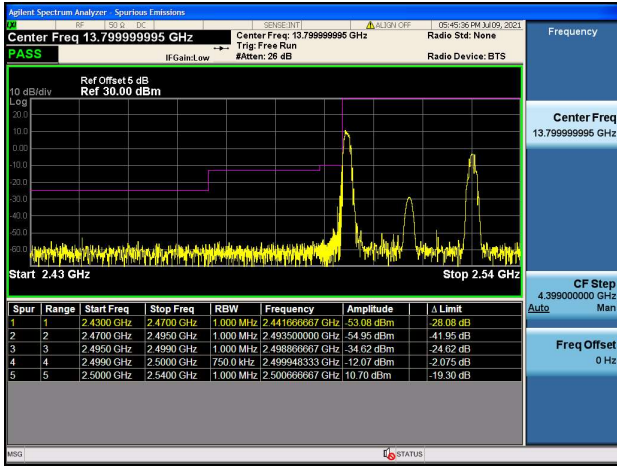

LTE Band 7C

Channel Bandwidth: 15MHz+10MHz

Low 1RB74 and 1RB0

High 1RB74 and 1RB0

Low 1RB0 and 1RB49

High 1RB0 and 1RB49

Low FULL RB

High FULL RB

LTE Band 7C

Channel Bandwidth: 15MHz+15MHz

Low 1RB0 and 1RB74

High 1RB0 and 1RB74

Low 1RB74 and 1RB0

High 1RB74 and 1RB0

Low FULL RB

High FULL RB

LTE Band 7C

Channel Bandwidth: 15MHz+20MHz

Low 1RB0 and 1RB99

High 1RB0 and 1RB99

Low 1RB74 and 1RB0

High 1RB74 and 1RB0

Low FULL RB

High FULL RB

LTE Band 7C

Channel Bandwidth: 20MHz+10MHz

Low 1RB0 and 1RB49

High 1RB0 and 1RB49

Low 1RB99 and 1RB0

High 1RB99 and 1RB0

Low FULL RB

High FULL RB