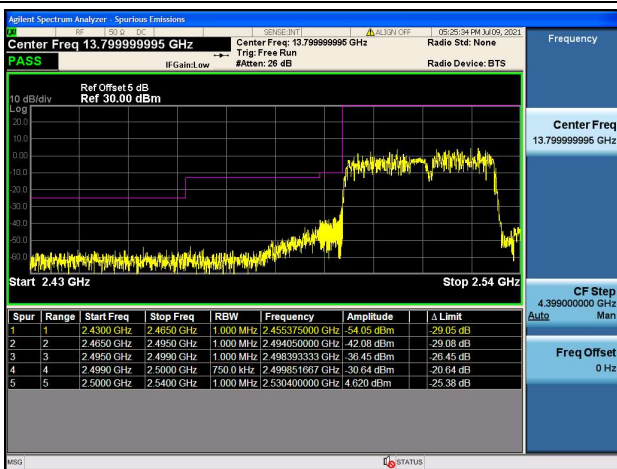

LTE Band 7C

Channel Bandwidth: 20MHz+10MHz

Low 1RB0 and 1RB49

High 1RB0 and 1RB49

Low 1RB99 and 1RB0

High 1RB99 and 1RB0

Low FULL RB

High FULL RB

LTE Band 7C

Channel Bandwidth: 20MHz+15MHz

Low 1RB0 and 1RB74

High 1RB0 and 1RB74

Low 1RB99 and 1RB0

High 1RB99 and 1RB0

Low FULL RB

High FULL RB

LTE Band 7C

Channel Bandwidth: 20MHz+20MHz

Low 1RB0 and 1RB99

High 1RB0 and 1RB99

Low 1RB99 and 1RB0

High 1RB99 and 1RB0

Low FULL RB

High FULL RB