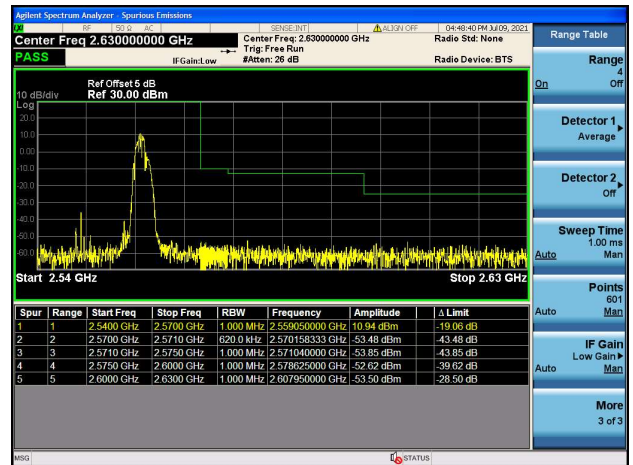

LTE Band 7C

Channel Bandwidth: 15MHz+20MHz

Low 1RB0 and 1RB99

High 1RB0 and 1RB99

Low 1RB74 and 1RB0

High 1RB74 and 1RB0

Low FULL RB

High FULL RB

LTE Band 7C

Channel Bandwidth: 20MHz+10MHz

Low 1RB0 and 1RB49

High 1RB0 and 1RB49

Low 1RB99 and 1RB0

High 1RB99 and 1RB0

Low FULL RB

High FULL RB

LTE Band 7C

Channel Bandwidth: 20MHz+15MHz

Low 1RB0 and 1RB74

High 1RB0 and 1RB74

Low 1RB99 and 1RB0

High 1RB99 and 1RB0

Low FULL RB

High FULL RB

LTE Band 7C

Channel Bandwidth: 20MHz+20MHz

Low 1RB0 and 1RB99

High 1RB0 and 1RB99

Low 1RB99 and 1RB0

High 1RB99 and 1RB0

Low FULL RB

High FULL RB