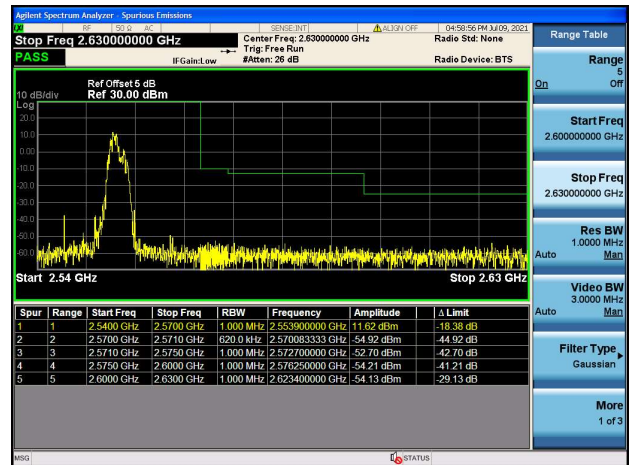

LTE Band 7C

Channel Bandwidth: 15MHz+10MHz

Low 1RB74 and 1RB0

High 1RB74 and 1RB0

Low 1RB0 and 1RB49

High 1RB0 and 1RB49

Low FULL RB

High FULL RB

LTE Band 7C

Channel Bandwidth: 15MHz+15MHz

Low 1RB0 and 1RB74

High 1RB0 and 1RB74

Low 1RB74 and 1RB0

High 1RB74 and 1RB0

Low FULL RB

High FULL RB

LTE Band 7C

Channel Bandwidth: 15MHz+20MHz

Low 1RB0 and 1RB99

High 1RB0 and 1RB99

Low 1RB74 and 1RB0

High 1RB74 and 1RB0

Low FULL RB

High FULL RB

LTE Band 7C

Channel Bandwidth: 20MHz+10MHz

Low 1RB0 and 1RB49

High 1RB0 and 1RB49

Low 1RB99 and 1RB0

High 1RB99 and 1RB0

Low FULL RB

High FULL RB