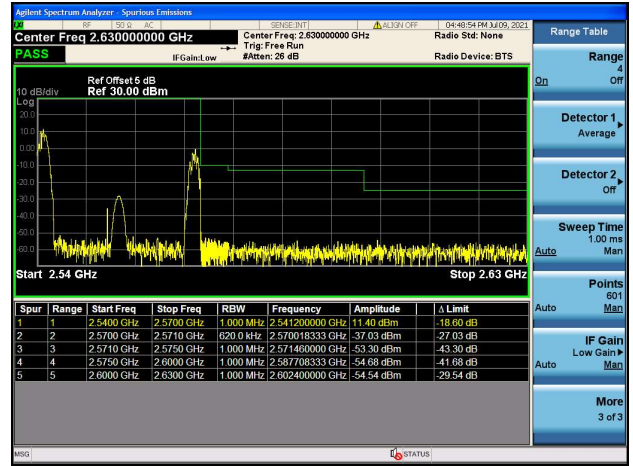

LTE Band 7C

Channel Bandwidth: 15MHz+15MHz

Low 1RB0 and 1RB74

High 1RB0 and 1RB74

Low 1RB74 and 1RB0

High 1RB74 and 1RB0

Low FULL RB

High FULL RB

LTE Band 7C

Channel Bandwidth: 15MHz+20MHz

Low 1RB0 and 1RB99

High 1RB0 and 1RB99

Low 1RB74 and 1RB0

High 1RB74 and 1RB0

Low FULL RB

High FULL RB

LTE Band 7C

Channel Bandwidth: 20MHz+10MHz

Low 1RB0 and 1RB49

High 1RB0 and 1RB49

Low 1RB99 and 1RB0

High 1RB99 and 1RB0

Low FULL RB

High FULL RB

LTE Band 7C

Channel Bandwidth: 20MHz+15MHz

Low 1RB0 and 1RB74

High 1RB0 and 1RB74

Low 1RB99 and 1RB0

High 1RB99 and 1RB0

Low FULL RB

High FULL RB