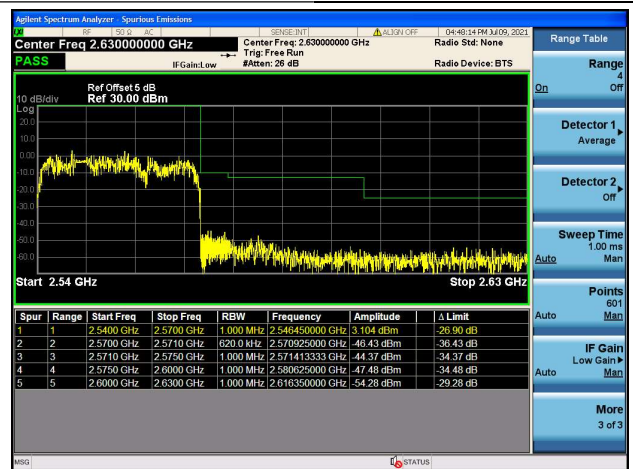

LTE Band 7C

Channel Bandwidth: 15MHz+20MHz

Low 1RB0 and 1RB99

High 1RB0 and 1RB99

Low 1RB74 and 1RB0

High 1RB74 and 1RB0

Low FULL RB

High FULL RB

LTE Band 7C

Channel Bandwidth: 20MHz+10MHz

Low 1RB0 and 1RB49

High 1RB0 and 1RB49

Low 1RB99 and 1RB0

High 1RB99 and 1RB0

Low FULL RB

High FULL RB

LTE Band 7C

Channel Bandwidth: 20MHz+15MHz

Low 1RB0 and 1RB74

High 1RB0 and 1RB74

Low 1RB99 and 1RB0

High 1RB99 and 1RB0

Low FULL RB

High FULL RB

LTE Band 7C

Channel Bandwidth: 20MHz+20MHz

Low 1RB0 and 1RB99

High 1RB0 and 1RB99

Low 1RB99 and 1RB0

High 1RB99 and 1RB0

Low FULL RB

High FULL RB