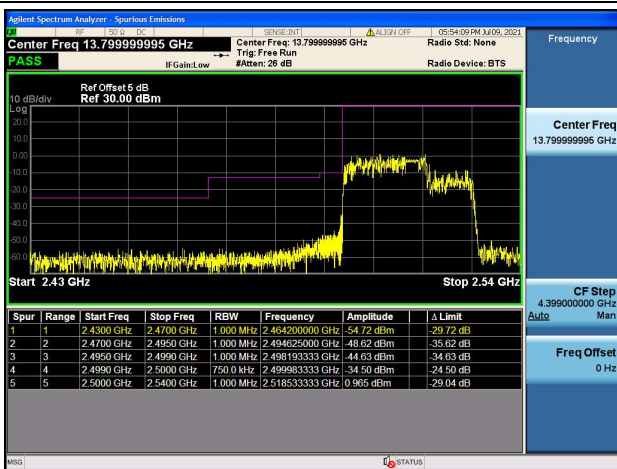

LTE Band 7C

Channel Bandwidth: 15MHz+20MHz

Low 1RB0 and 1RB99

High 1RB0 and 1RB99

Low 1RB74 and 1RB0

High 1RB74 and 1RB0

Low FULL RB

High FULL RB

LTE Band 7C

Channel Bandwidth: 20MHz+10MHz

Low 1RB0 and 1RB49

High 1RB0 and 1RB49

Low 1RB99 and 1RB0

High 1RB99 and 1RB0

Low FULL RB

High FULL RB

LTE Band 7C

Channel Bandwidth: 20MHz+15MHz

Low 1RB0 and 1RB74

High 1RB0 and 1RB74

Low 1RB99 and 1RB0

High 1RB99 and 1RB0

Low FULL RB

High FULL RB

LTE Band 7C

Channel Bandwidth: 20MHz+20MHz

Low 1RB0 and 1RB99

High 1RB0 and 1RB99

Low 1RB99 and 1RB0

High 1RB99 and 1RB0

Low FULL RB

High FULL RB