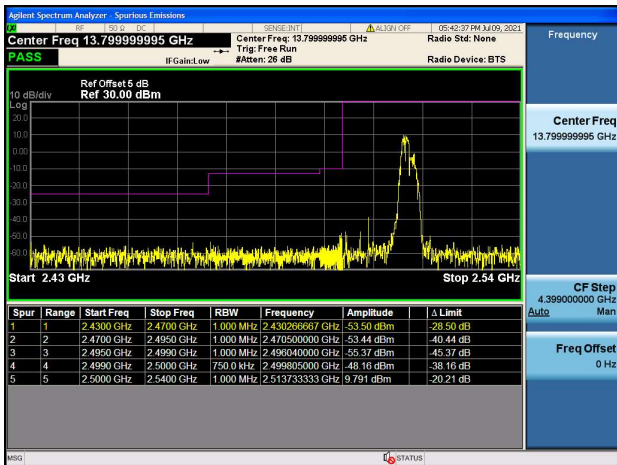

LTE Band 7C

Channel Bandwidth: 15MHz+15MHz

Low 1RB0 and 1RB74

High 1RB0 and 1RB74

Low 1RB74 and 1RB0

High 1RB74 and 1RB0

Low FULL RB

High FULL RB

LTE Band 7C

Channel Bandwidth: 15MHz+20MHz

Low 1RB0 and 1RB99

High 1RB0 and 1RB99

Low 1RB74 and 1RB0

High 1RB74 and 1RB0

Low FULL RB

High FULL RB

LTE Band 7C

Channel Bandwidth: 20MHz+10MHz

Low 1RB0 and 1RB49

High 1RB0 and 1RB49

Low 1RB99 and 1RB0

High 1RB99 and 1RB0

Low FULL RB

High FULL RB

LTE Band 7C

Channel Bandwidth: 20MHz+15MHz

Low 1RB0 and 1RB74

High 1RB0 and 1RB74

Low 1RB99 and 1RB0

High 1RB99 and 1RB0

Low FULL RB

High FULL RB