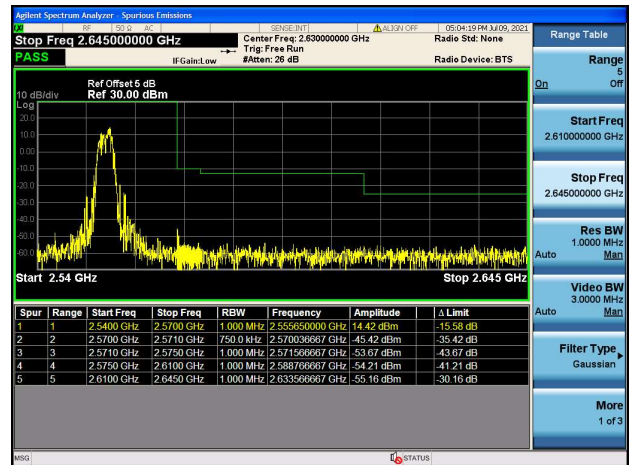

LTE Band 7C

Channel Bandwidth: 20MHz+10MHz

Low 1RB0 and 1RB49

High 1RB0 and 1RB49

Low 1RB99 and 1RB0

High 1RB99 and 1RB0

Low FULL RB

High FULL RB

LTE Band 7C

Channel Bandwidth: 20MHz+15MHz

Low 1RB0 and 1RB74

High 1RB0 and 1RB74

Low 1RB99 and 1RB0

High 1RB99 and 1RB0

Low FULL RB

High FULL RB

LTE Band 7C

Channel Bandwidth: 20MHz+20MHz

Low 1RB0 and 1RB99

High 1RB0 and 1RB99

Low 1RB99 and 1RB0

High 1RB99 and 1RB0

Low FULL RB

High FULL RB