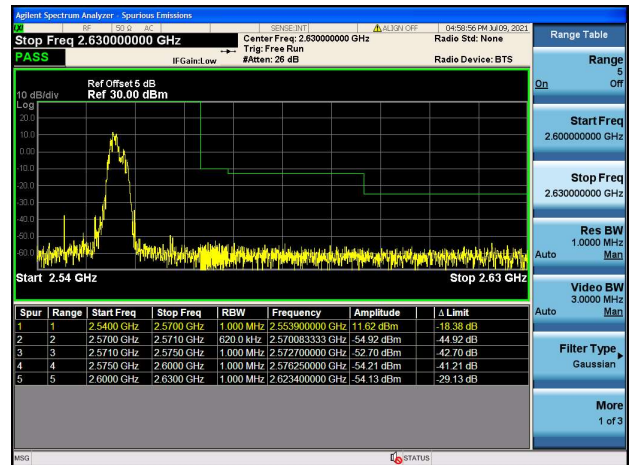

LTE Band 7C

Channel Bandwidth: 15MHz+15MHz

Low 1RB0 and 1RB74

High 1RB0 and 1RB74

Low 1RB74 and 1RB0

High 1RB74 and 1RB0

Low FULL RB

High FULL RB

LTE Band 7C

Channel Bandwidth: 15MHz+20MHz

Low 1RB0 and 1RB99

High 1RB0 and 1RB99

Low 1RB74 and 1RB0

High 1RB74 and 1RB0

Low FULL RB

High FULL RB

LTE Band 7C

Channel Bandwidth: 20MHz+10MHz

Low 1RB0 and 1RB49

High 1RB0 and 1RB49

Low 1RB99 and 1RB0

High 1RB99 and 1RB0

Low FULL RB

High FULL RB