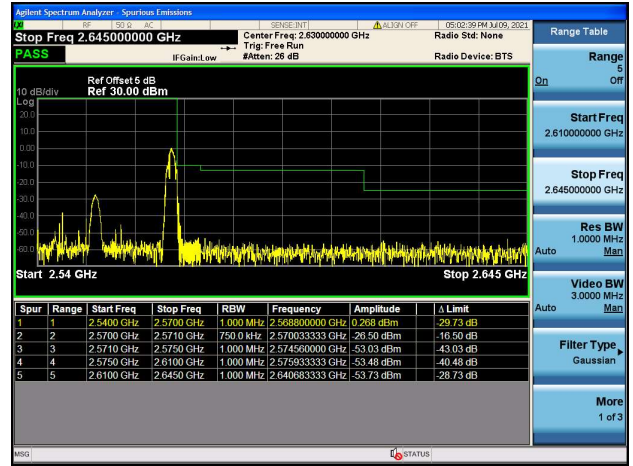

LTE Band 7C

Channel Bandwidth: 15MHz+10MHz

Low 1RB74 and 1RB0

High 1RB74 and 1RB0

Low 1RB0 and 1RB49

High 1RB0 and 1RB49

Low FULL RB

High FULL RB

LTE Band 7C

Channel Bandwidth: 15MHz+15MHz

Low 1RB0 and 1RB74

High 1RB0 and 1RB74

Low 1RB74 and 1RB0

High 1RB74 and 1RB0

Low FULL RB

High FULL RB

LTE Band 7C

Channel Bandwidth: 15MHz+20MHz

Low 1RB0 and 1RB99

High 1RB0 and 1RB99

Low 1RB74 and 1RB0

High 1RB74 and 1RB0

Low FULL RB

High FULL RB

LTE Band 7C

Channel Bandwidth: 20MHz+10MHz

Low 1RB0 and 1RB49

High 1RB0 and 1RB49

Low 1RB99 and 1RB0

High 1RB99 and 1RB0

Low FULL RB

High FULL RB