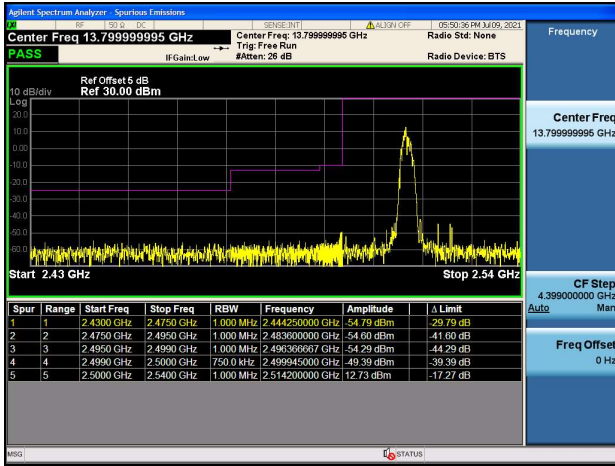

LTE Band 7C

Channel Bandwidth: 15MHz+10MHz

Low 1RB74 and 1RB0

High 1RB74 and 1RB0

Low 1RB0 and 1RB49

High 1RB0 and 1RB49

Low FULL RB

High FULL RB

LTE Band 7C

Channel Bandwidth: 15MHz+15MHz

Low 1RB0 and 1RB74

High 1RB0 and 1RB74

Low 1RB74 and 1RB0

High 1RB74 and 1RB0

Low FULL RB

High FULL RB

LTE Band 7C

Channel Bandwidth: 15MHz+20MHz

Low 1RB0 and 1RB99

High 1RB0 and 1RB99

Low 1RB74 and 1RB0

High 1RB74 and 1RB0

Low FULL RB

High FULL RB

LTE Band 7C

Channel Bandwidth: 20MHz+10MHz

Low 1RB0 and 1RB49

High 1RB0 and 1RB49

Low 1RB99 and 1RB0

High 1RB99 and 1RB0

Low FULL RB

High FULL RB