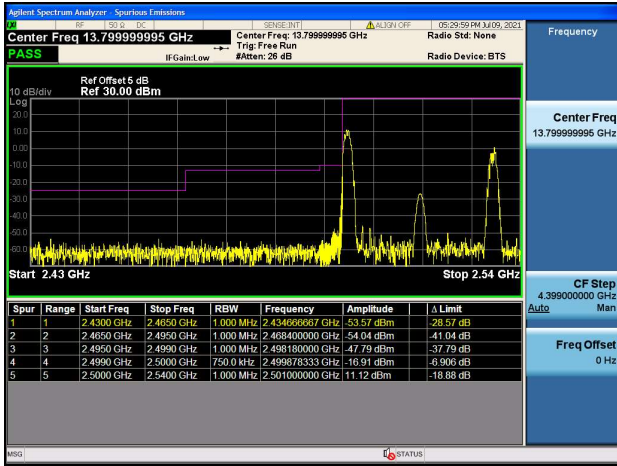

LTE Band 7C

Channel Bandwidth: 15MHz+10MHz

Low 1RB74 and 1RB0

High 1RB74 and 1RB0

Low 1RB0 and 1RB49

High 1RB0 and 1RB49

Low FULL RB

High FULL RB

LTE Band 7C

Channel Bandwidth: 15MHz+15MHz

Low 1RB0 and 1RB74

High 1RB0 and 1RB74

Low 1RB74 and 1RB0

High 1RB74 and 1RB0

Low FULL RB

High FULL RB

LTE Band 7C

Channel Bandwidth: 15MHz+20MHz

Low 1RB0 and 1RB99

High 1RB0 and 1RB99

Low 1RB74 and 1RB0

High 1RB74 and 1RB0

Low FULL RB

High FULL RB

LTE Band 7C

Channel Bandwidth: 20MHz+10MHz

Low 1RB0 and 1RB49

High 1RB0 and 1RB49

Low 1RB99 and 1RB0

High 1RB99 and 1RB0

Low FULL RB

High FULL RB