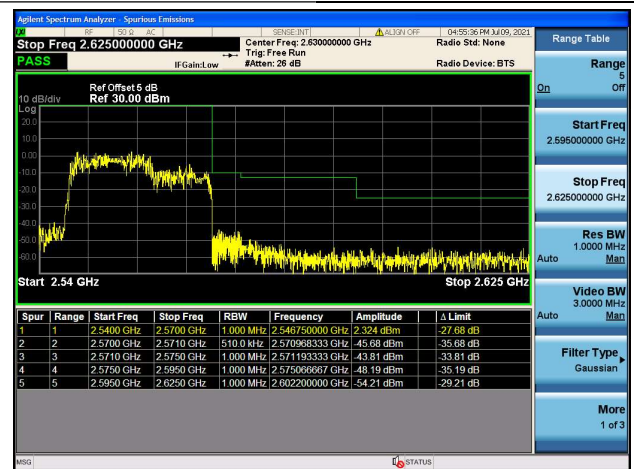

LTE Band 7C

Channel Bandwidth: 15MHz+10MHz

Low 1RB74 and 1RB0

High 1RB74 and 1RB0

Low 1RB0 and 1RB49

High 1RB0 and 1RB49

Low FULL RB

High FULL RB

LTE Band 7C

Channel Bandwidth: 15MHz+15MHz

Low 1RB0 and 1RB74

High 1RB0 and 1RB74

Low 1RB74 and 1RB0

High 1RB74 and 1RB0

Low FULL RB

High FULL RB

LTE Band 7C

Channel Bandwidth: 15MHz+20MHz

Low 1RB0 and 1RB99

High 1RB0 and 1RB99

Low 1RB74 and 1RB0

High 1RB74 and 1RB0

Low FULL RB

High FULL RB