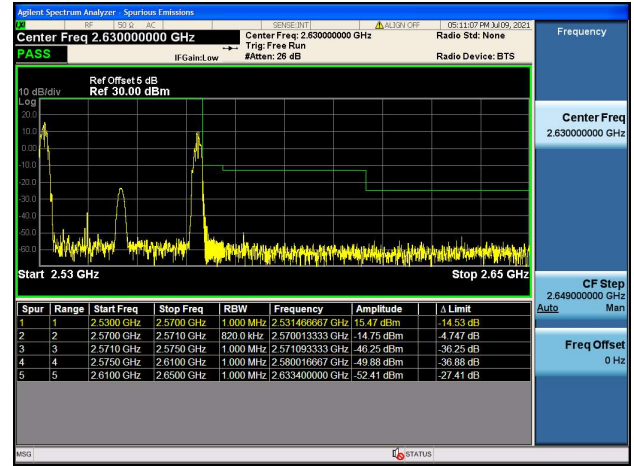

LTE Band 7C

Channel Bandwidth: 20MHz+10MHz

Low 1RB0 and 1RB49

High 1RB0 and 1RB49

Low 1RB99 and 1RB0

High 1RB99 and 1RB0

Low FULL RB

High FULL RB

LTE Band 7C

Channel Bandwidth: 20MHz+15MHz

Low 1RB0 and 1RB74

High 1RB0 and 1RB74

Low 1RB99 and 1RB0

High 1RB99 and 1RB0

Low FULL RB

High FULL RB

LTE Band 7C

Channel Bandwidth: 20MHz+20MHz

Low 1RB0 and 1RB99

High 1RB0 and 1RB99

Low 1RB99 and 1RB0

High 1RB99 and 1RB0

Low FULL RB

High FULL RB