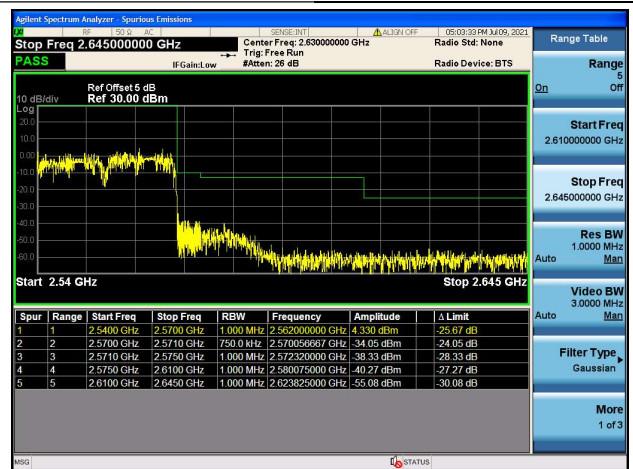

LTE Band 7C

Channel Bandwidth: 20MHz+10MHz

Low 1RB0 and 1RB49

High 1RB0 and 1RB49

Low 1RB99 and 1RB0

High 1RB99 and 1RB0

Low FULL RB

High FULL RB

LTE Band 7C

Channel Bandwidth: 20MHz+15MHz

Low 1RB0 and 1RB74

High 1RB0 and 1RB74

Low 1RB99 and 1RB0

High 1RB99 and 1RB0

Low FULL RB

High FULL RB

LTE Band 7C

Channel Bandwidth: 20MHz+20MHz

Low 1RB0 and 1RB99

High 1RB0 and 1RB99

Low 1RB99 and 1RB0

High 1RB99 and 1RB0

Low FULL RB

High FULL RB