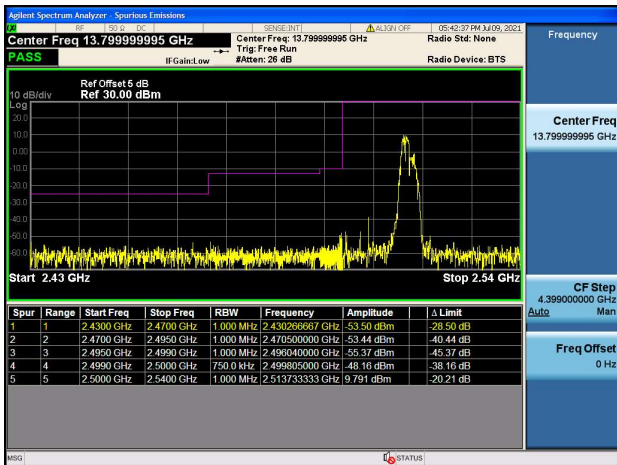

LTE Band 7C

Channel Bandwidth: 15MHz+10MHz

Low 1RB74 and 1RB0

High 1RB74 and 1RB0

Low 1RB0 and 1RB49

High 1RB0 and 1RB49

Low FULL RB

High FULL RB

LTE Band 7C

Channel Bandwidth: 15MHz+15MHz

Low 1RB0 and 1RB74

High 1RB0 and 1RB74

Low 1RB74 and 1RB0

High 1RB74 and 1RB0

Low FULL RB

High FULL RB

LTE Band 7C

Channel Bandwidth: 15MHz+20MHz

Low 1RB0 and 1RB99

High 1RB0 and 1RB99

Low 1RB74 and 1RB0

High 1RB74 and 1RB0

Low FULL RB

High FULL RB

LTE Band 7C

Channel Bandwidth: 20MHz+10MHz

Low 1RB0 and 1RB49

High 1RB0 and 1RB49

Low 1RB99 and 1RB0

High 1RB99 and 1RB0

Low FULL RB

High FULL RB