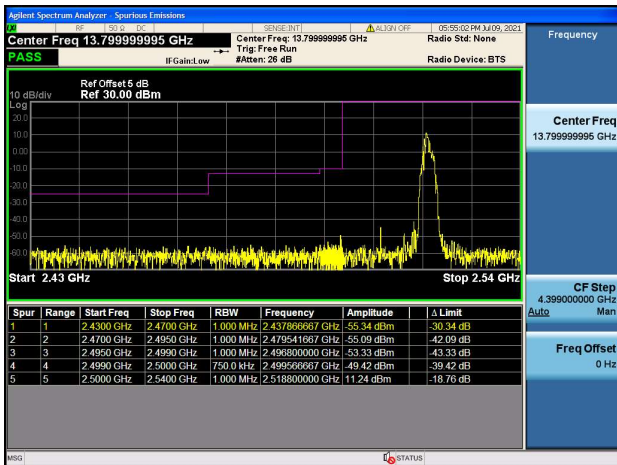

LTE Band 7C

Channel Bandwidth: 15MHz+20MHz

Low 1RB0 and 1RB99

High 1RB0 and 1RB99

Low 1RB74 and 1RB0

High 1RB74 and 1RB0

Low FULL RB

High FULL RB

LTE Band 7C

Channel Bandwidth: 20MHz+10MHz

Low 1RB0 and 1RB49

High 1RB0 and 1RB49

Low 1RB99 and 1RB0

High 1RB99 and 1RB0

Low FULL RB

High FULL RB

LTE Band 7C

Channel Bandwidth: 20MHz+15MHz

Low 1RB0 and 1RB74

High 1RB0 and 1RB74

Low 1RB99 and 1RB0

High 1RB99 and 1RB0

Low FULL RB

High FULL RB

LTE Band 7C

Channel Bandwidth: 20MHz+20MHz

Low 1RB0 and 1RB99

High 1RB0 and 1RB99

Low 1RB99 and 1RB0

High 1RB99 and 1RB0

Low FULL RB

High FULL RB