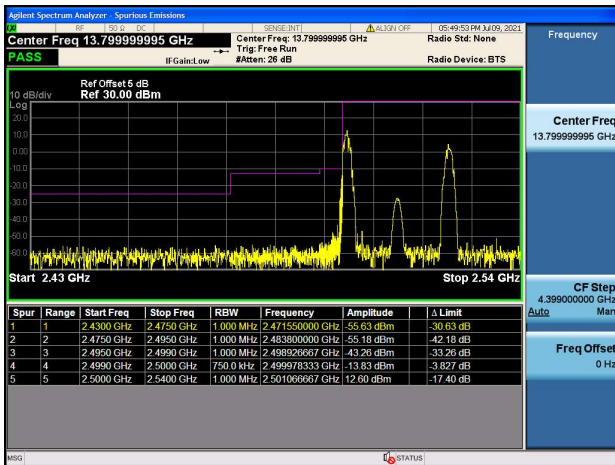

LTE Band 7C

Channel Bandwidth: 15MHz+10MHz

Low 1RB74 and 1RB0

High 1RB74 and 1RB0

Low 1RB0 and 1RB49

High 1RB0 and 1RB49

Low FULL RB

High FULL RB

LTE Band 7C

Channel Bandwidth: 15MHz+15MHz

Low 1RB0 and 1RB74

High 1RB0 and 1RB74

Low 1RB74 and 1RB0

High 1RB74 and 1RB0

Low FULL RB

High FULL RB

LTE Band 7C

Channel Bandwidth: 15MHz+20MHz

Low 1RB0 and 1RB99

High 1RB0 and 1RB99

Low 1RB74 and 1RB0

High 1RB74 and 1RB0

Low FULL RB

High FULL RB

LTE Band 7C

Channel Bandwidth: 20MHz+10MHz

Low 1RB0 and 1RB49

High 1RB0 and 1RB49

Low 1RB99 and 1RB0

High 1RB99 and 1RB0

Low FULL RB

High FULL RB