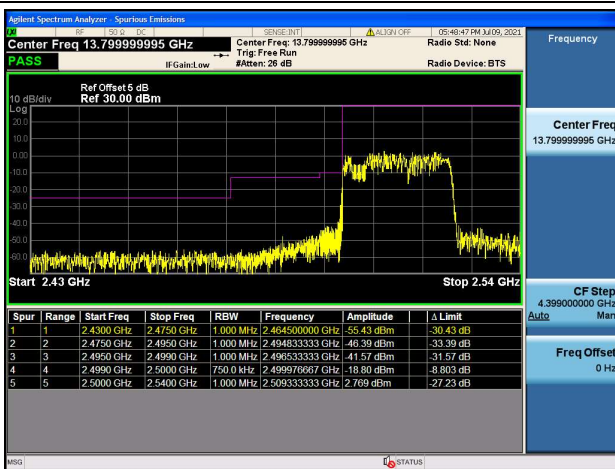

LTE Band 7C

Channel Bandwidth: 15MHz+10MHz

Low 1RB74 and 1RB0

High 1RB74 and 1RB0

Low 1RB0 and 1RB49

High 1RB0 and 1RB49

Low FULL RB

High FULL RB

LTE Band 7C

Channel Bandwidth: 15MHz+15MHz

Low 1RB0 and 1RB74

High 1RB0 and 1RB74

Low 1RB74 and 1RB0

High 1RB74 and 1RB0

Low FULL RB

High FULL RB

LTE Band 7C

Channel Bandwidth: 15MHz+20MHz

Low 1RB0 and 1RB99

High 1RB0 and 1RB99

Low 1RB74 and 1RB0

High 1RB74 and 1RB0

Low FULL RB

High FULL RB

LTE Band 7C

Channel Bandwidth: 20MHz+10MHz

Low 1RB0 and 1RB49

High 1RB0 and 1RB49

Low 1RB99 and 1RB0

High 1RB99 and 1RB0

Low FULL RB

High FULL RB