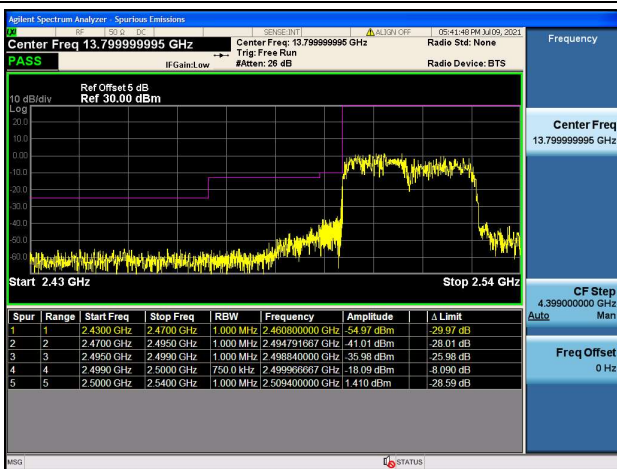

LTE Band 7C

Channel Bandwidth: 15MHz+15MHz

Low 1RB0 and 1RB74

High 1RB0 and 1RB74

Low 1RB74 and 1RB0

High 1RB74 and 1RB0

Low FULL RB

High FULL RB

LTE Band 7C

Channel Bandwidth: 15MHz+20MHz

Low 1RB0 and 1RB99

High 1RB0 and 1RB99

Low 1RB74 and 1RB0

High 1RB74 and 1RB0

Low FULL RB

High FULL RB

LTE Band 7C

Channel Bandwidth: 20MHz+10MHz

Low 1RB0 and 1RB49

High 1RB0 and 1RB49

Low 1RB99 and 1RB0

High 1RB99 and 1RB0

Low FULL RB

High FULL RB

LTE Band 7C

Channel Bandwidth: 20MHz+15MHz

Low 1RB0 and 1RB74

High 1RB0 and 1RB74

Low 1RB99 and 1RB0

High 1RB99 and 1RB0

Low FULL RB

High FULL RB