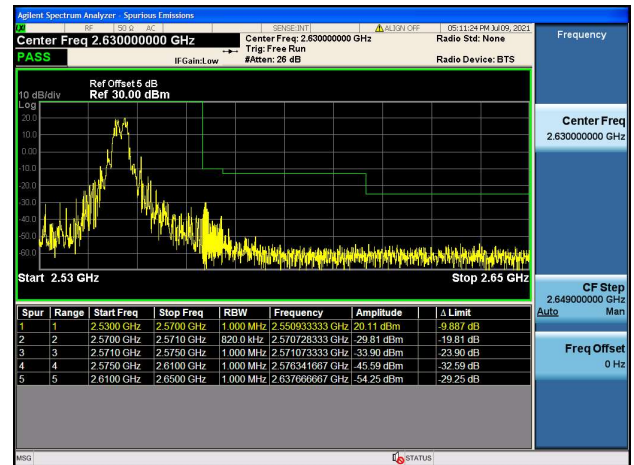

LTE Band 7C

Channel Bandwidth: 20MHz+10MHz

Low 1RB0 and 1RB49

High 1RB0 and 1RB49

Low 1RB99 and 1RB0

High 1RB99 and 1RB0

Low FULL RB

High FULL RB

LTE Band 7C

Channel Bandwidth: 20MHz+15MHz

Low 1RB0 and 1RB74

High 1RB0 and 1RB74

Low 1RB99 and 1RB0

High 1RB99 and 1RB0

Low FULL RB

High FULL RB

LTE Band 7C

Channel Bandwidth: 20MHz+20MHz

Low 1RB0 and 1RB99

High 1RB0 and 1RB99

Low 1RB99 and 1RB0

High 1RB99 and 1RB0

Low FULL RB

High FULL RB