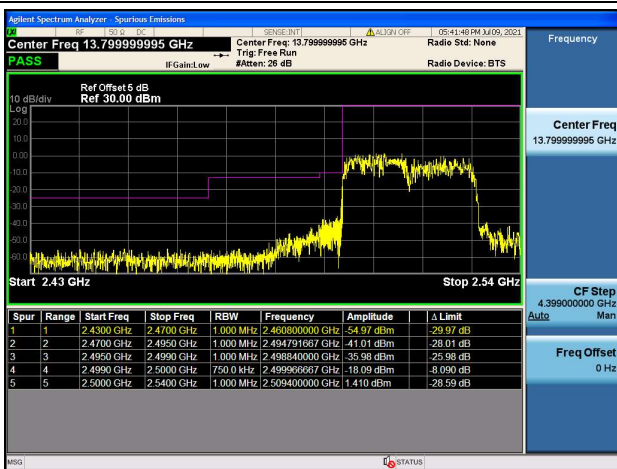

LTE Band 7C

Channel Bandwidth: 15MHz+10MHz

Low 1RB74 and 1RB0

High 1RB74 and 1RB0

Low 1RB0 and 1RB49

High 1RB0 and 1RB49

Low FULL RB

High FULL RB

LTE Band 7C

Channel Bandwidth: 15MHz+15MHz

Low 1RB0 and 1RB74

High 1RB0 and 1RB74

Low 1RB74 and 1RB0

High 1RB74 and 1RB0

Low FULL RB

High FULL RB

LTE Band 7C

Channel Bandwidth: 15MHz+20MHz

Low 1RB0 and 1RB99

High 1RB0 and 1RB99

Low 1RB74 and 1RB0

High 1RB74 and 1RB0

Low FULL RB

High FULL RB

LTE Band 7C

Channel Bandwidth: 20MHz+10MHz

Low 1RB0 and 1RB49

High 1RB0 and 1RB49

Low 1RB99 and 1RB0

High 1RB99 and 1RB0

Low FULL RB

High FULL RB