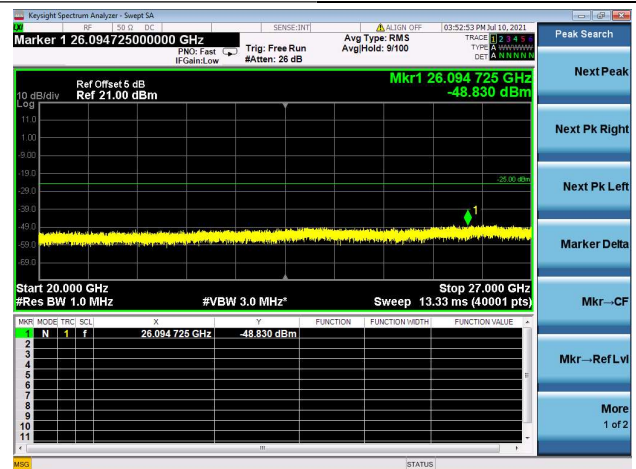

LTE Band 41C CSE

Channel Bandwidth: 20MHz+10MHz

LOW CH/QPSK/1RB0 and 1RB49

LOW CH/QPSK/1RB99 and 1RB0

LOW CH/QPSK/FULL RB

Mid CH/QPSK/1RB0 and 1RB49

Mid CH/QPSK/1RB99 and 1RB0

Mid CH/QPSK/FULL RB

### High CH/QPSK/1RB0 and 1RB49

### High CH/QPSK/1RB99 and 1RB0