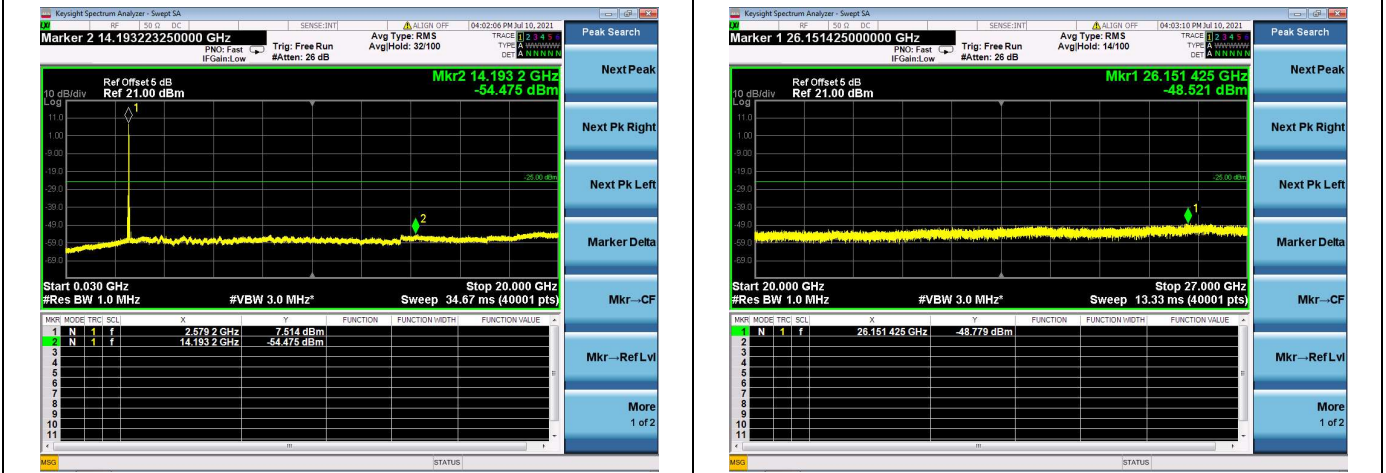

LTE Band 41C CSE

Channel Bandwidth: 20MHz+10MHz

LOW CH/QPSK/1RB0 and 1RB49

LOW CH/QPSK/1RB99 and 1RB0

LOW CH/QPSK/FULL RB

Mid CH/QPSK/1RB0 and 1RB49

Mid CH/QPSK/1RB99 and 1RB0

Mid CH/QPSK/FULL RB

### High CH/QPSK/1RB0 and 1RB49

### High CH/QPSK/1RB99 and 1RB0