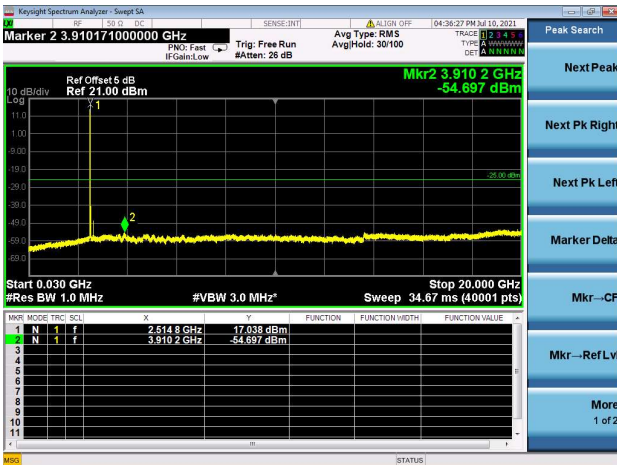

### High CH/QPSK/1RB99 and 1RB0

### High CH/QPSK/FULL RB

LTE Band 41C CSE

Channel Bandwidth: 20MHz+15MHz

LOW CH/QPSK/1RB0 and 1RB74

LOW CH/QPSK/1RB99 and 1RB0

LOW CH/QPSK/FULL RB

Mid CH/QPSK/1RB0 and 1RB74

Mid CH/QPSK/1RB99 and 1RB0

Mid CH/QPSK/FULL RB