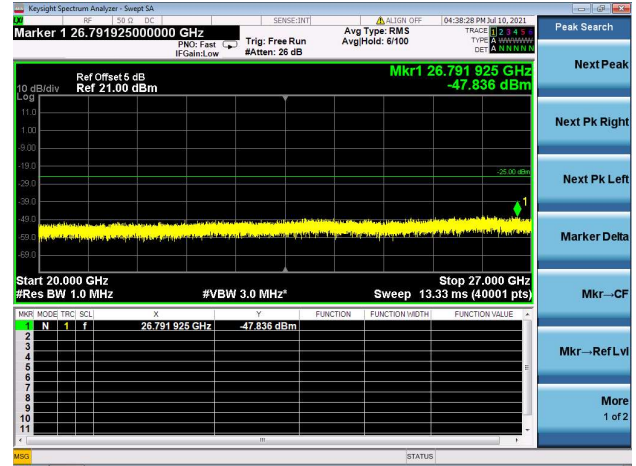

### High CH/QPSK/1RB99 and 1RB0

### High CH/QPSK/FULL RB

LTE Band 41C CSE

Channel Bandwidth: 20MHz+15MHz

LOW CH/QPSK/1RB0 and 1RB74

LOW CH/QPSK/1RB99 and 1RB0

LOW CH/QPSK/FULL RB

Mid CH/QPSK/1RB0 and 1RB74

Mid CH/QPSK/1RB99 and 1RB0

Mid CH/QPSK/FULL RB