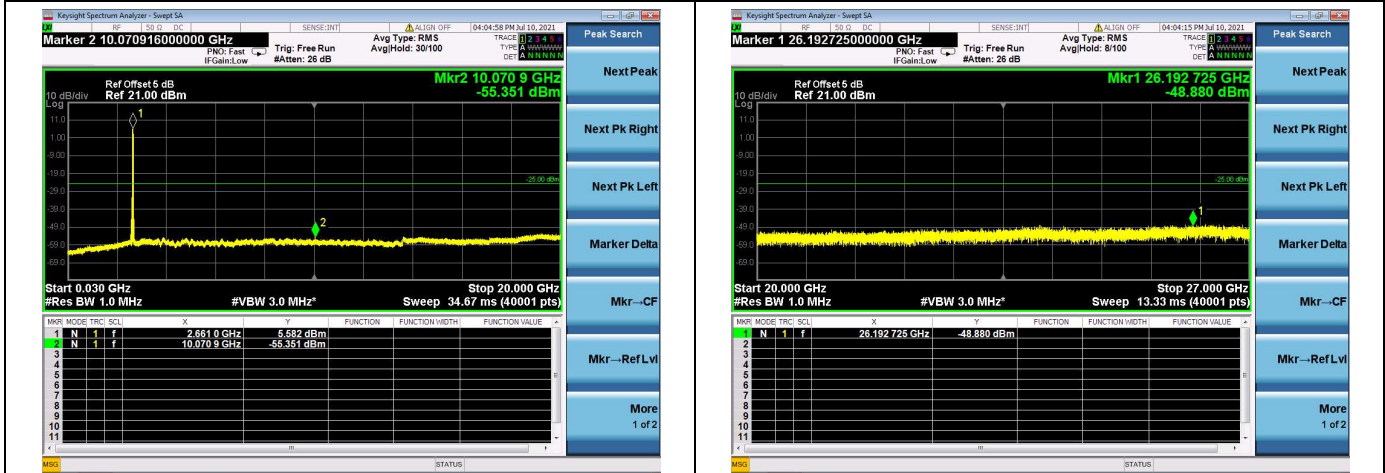

LTE Band 41C CSE

Channel Bandwidth: 20MHz+10MHz

LOW CH/QPSK/1RB0 and 1RB49

LOW CH/QPSK/1RB99 and 1RB0

LOW CH/QPSK/FULL RB

Mid CH/QPSK/1RB0 and 1RB49

Mid CH/QPSK/1RB99 and 1RB0

Mid CH/QPSK/FULL RB

### High CH/QPSK/1RB0 and 1RB49

### High CH/QPSK/1RB99 and 1RB0