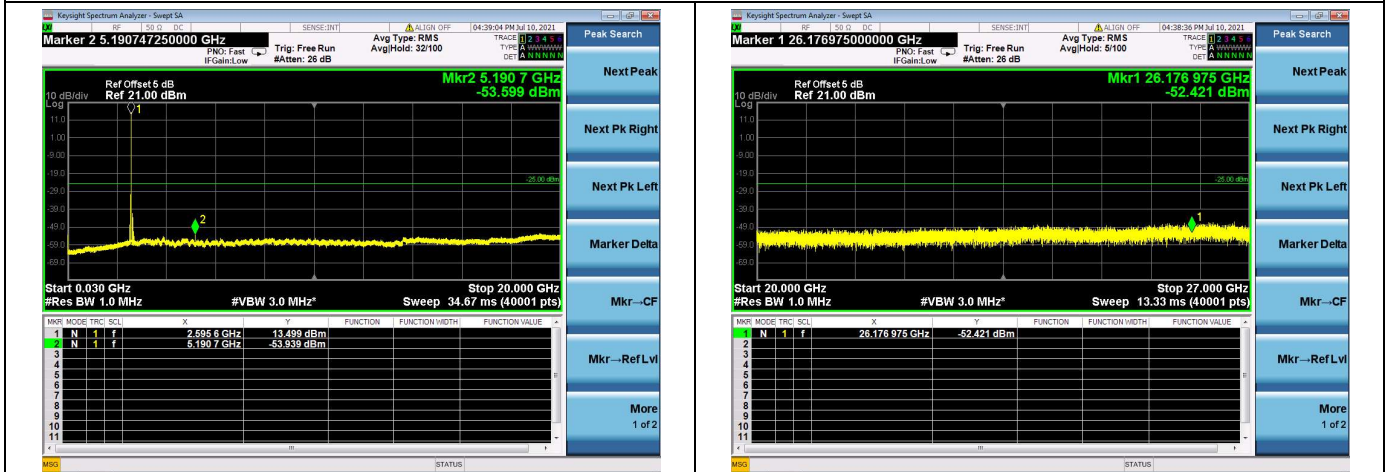

### High CH/QPSK/1RB99 and 1RB0

### High CH/QPSK/FULL RB

LTE Band 41C CSE

Channel Bandwidth: 20MHz+15MHz

LOW CH/QPSK/1RB0 and 1RB74

LOW CH/QPSK/1RB99 and 1RB0

LOW CH/QPSK/FULL RB

Mid CH/QPSK/1RB0 and 1RB74

Mid CH/QPSK/1RB99 and 1RB0