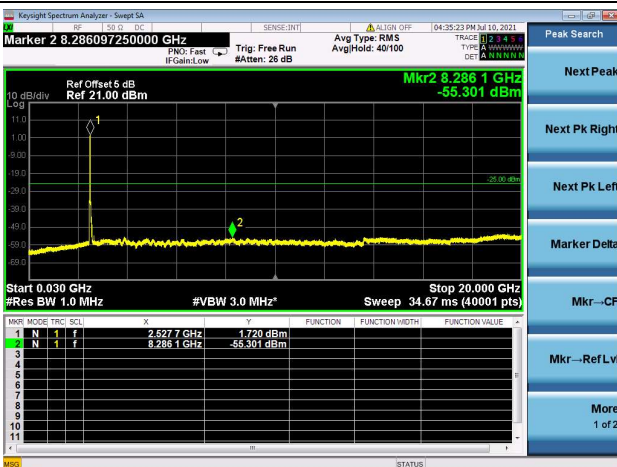

### High CH/QPSK/1RB99 and 1RB0

### High CH/QPSK/FULL RB

LTE Band 41C CSE

Channel Bandwidth: 20MHz+15MHz

LOW CH/QPSK/1RB0 and 1RB74

LOW CH/QPSK/1RB99 and 1RB0

LOW CH/QPSK/FULL RB

Mid CH/QPSK/1RB0 and 1RB74

Mid CH/QPSK/1RB99 and 1RB0

Mid CH/QPSK/FULL RB