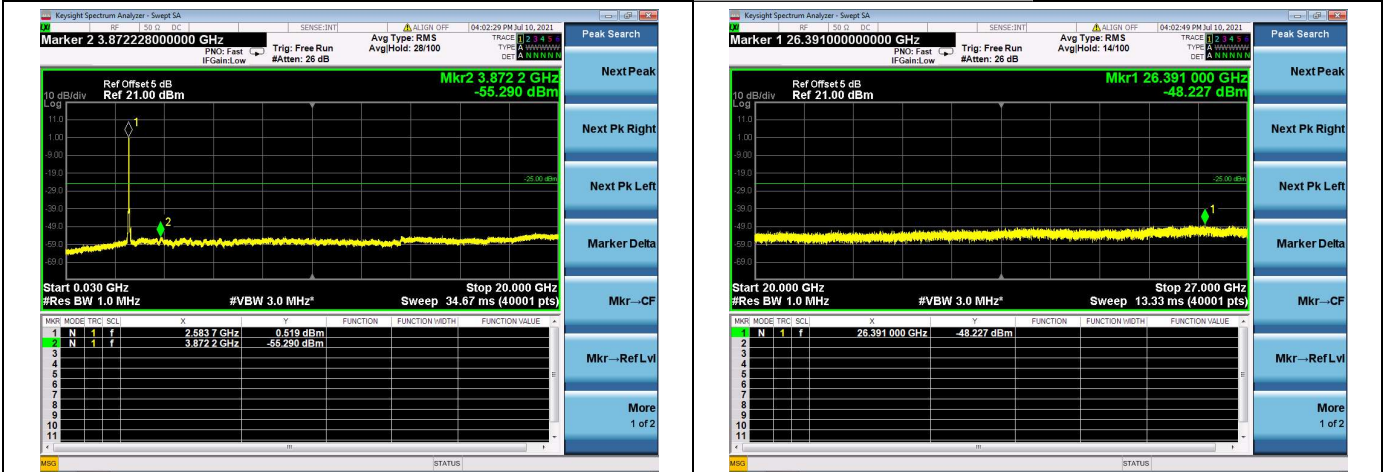

LTE Band 41C CSE

Channel Bandwidth: 20MHz+10MHz

LOW CH/QPSK/1RB0 and 1RB49

LOW CH/QPSK/1RB99 and 1RB0

LOW CH/QPSK/FULL RB

Mid CH/QPSK/1RB0 and 1RB49

Mid CH/QPSK/1RB99 and 1RB0

Mid CH/QPSK/FULL RB

### High CH/QPSK/1RB0 and 1RB49

### High CH/QPSK/1RB99 and 1RB0