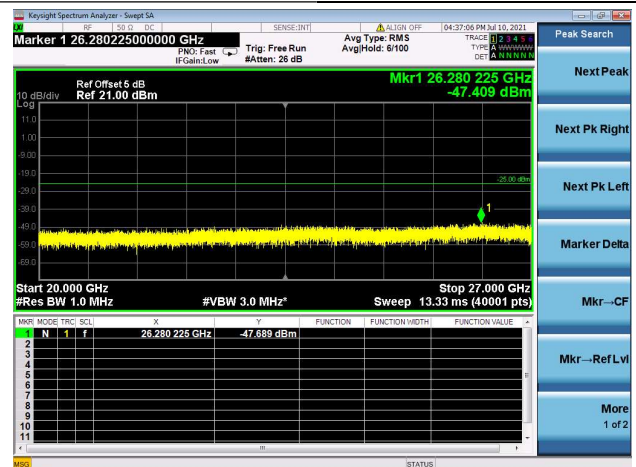

### High CH/QPSK/1RB99 and 1RB0

### High CH/QPSK/FULL RB

LTE Band 41C CSE

Channel Bandwidth: 20MHz+15MHz

LOW CH/QPSK/1RB0 and 1RB74

LOW CH/QPSK/1RB99 and 1RB0

LOW CH/QPSK/FULL RB

Mid CH/QPSK/1RB0 and 1RB74

Mid CH/QPSK/1RB99 and 1RB0