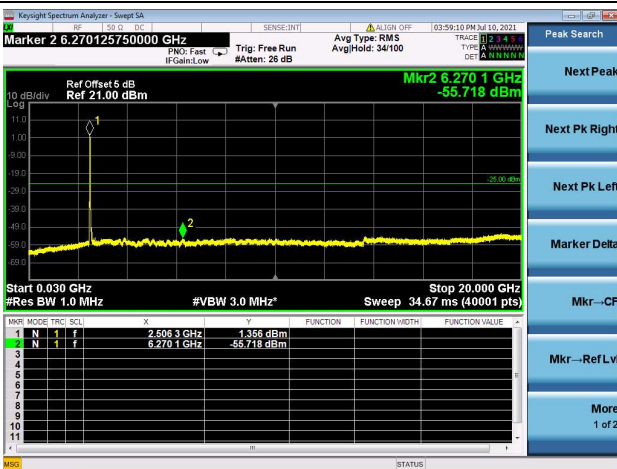

LTE Band 41C CSE

Channel Bandwidth: 20MHz+10MHz

LOW CH/QPSK/1RB0 and 1RB49

LOW CH/QPSK/1RB99 and 1RB0

LOW CH/QPSK/FULL RB

Mid CH/QPSK/1RB0 and 1RB49

Mid CH/QPSK/1RB99 and 1RB0

Mid CH/QPSK/FULL RB

### High CH/QPSK/1RB0 and 1RB49

### High CH/QPSK/1RB99 and 1RB0