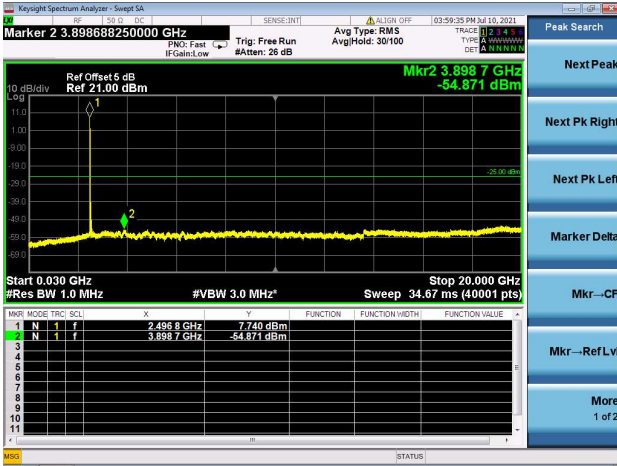

LTE Band 41C CSE

Channel Bandwidth: 20MHz+10MHz

LOW CH/QPSK/1RB0 and 1RB49

LOW CH/QPSK/1RB99 and 1RB0

LOW CH/QPSK/FULL RB

Mid CH/QPSK/1RB0 and 1RB49

Mid CH/QPSK/1RB99 and 1RB0

Mid CH/QPSK/FULL RB

### High CH/QPSK/1RB0 and 1RB49

### High CH/QPSK/1RB99 and 1RB0