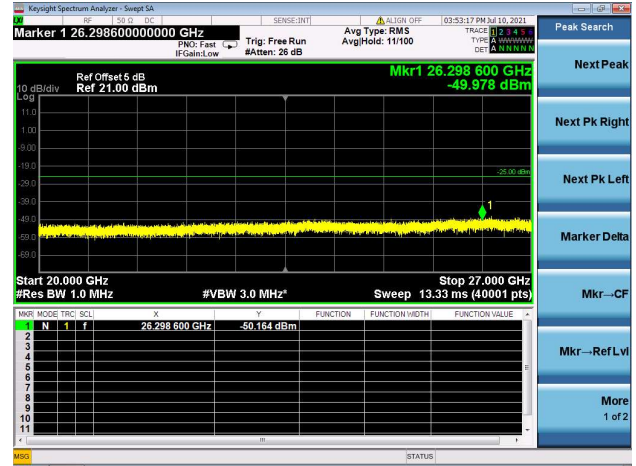

LTE Band 41C CSE

Channel Bandwidth: 20MHz+10MHz

LOW CH/QPSK/1RB0 and 1RB49

LOW CH/QPSK/1RB99 and 1RB0

LOW CH/QPSK/FULL RB

Mid CH/QPSK/1RB0 and 1RB49

Mid CH/QPSK/1RB99 and 1RB0

Mid CH/QPSK/FULL RB

### High CH/QPSK/1RB0 and 1RB49

### High CH/QPSK/1RB99 and 1RB0