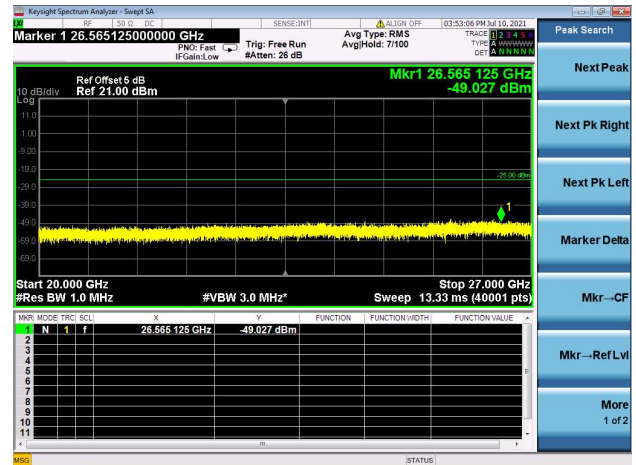

LTE Band 41C CSE

Channel Bandwidth: 20MHz+10MHz

LOW CH/QPSK/1RB0 and 1RB49

LOW CH/QPSK/1RB99 and 1RB0

LOW CH/QPSK/FULL RB

Mid CH/QPSK/1RB0 and 1RB49

Mid CH/QPSK/1RB99 and 1RB0

Mid CH/QPSK/FULL RB

### High CH/QPSK/1RB0 and 1RB49

### High CH/QPSK/1RB99 and 1RB0