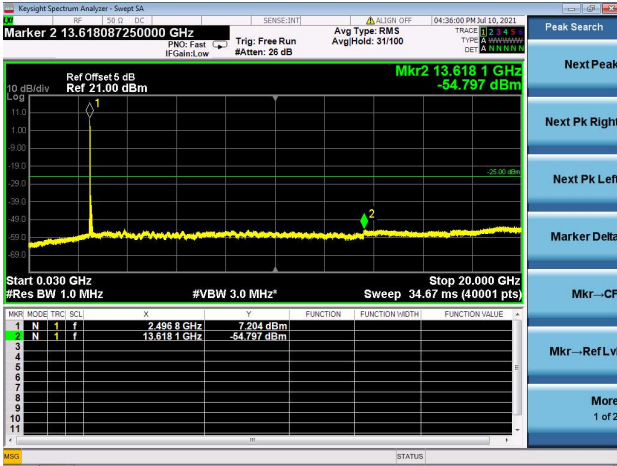

### High CH/QPSK/1RB99 and 1RB0

### High CH/QPSK/FULL RB

LTE Band 41C CSE

Channel Bandwidth: 20MHz+15MHz

LOW CH/QPSK/1RB0 and 1RB74

LOW CH/QPSK/1RB99 and 1RB0

LOW CH/QPSK/FULL RB

Mid CH/QPSK/1RB0 and 1RB74

Mid CH/QPSK/1RB99 and 1RB0

Mid CH/QPSK/FULL RB