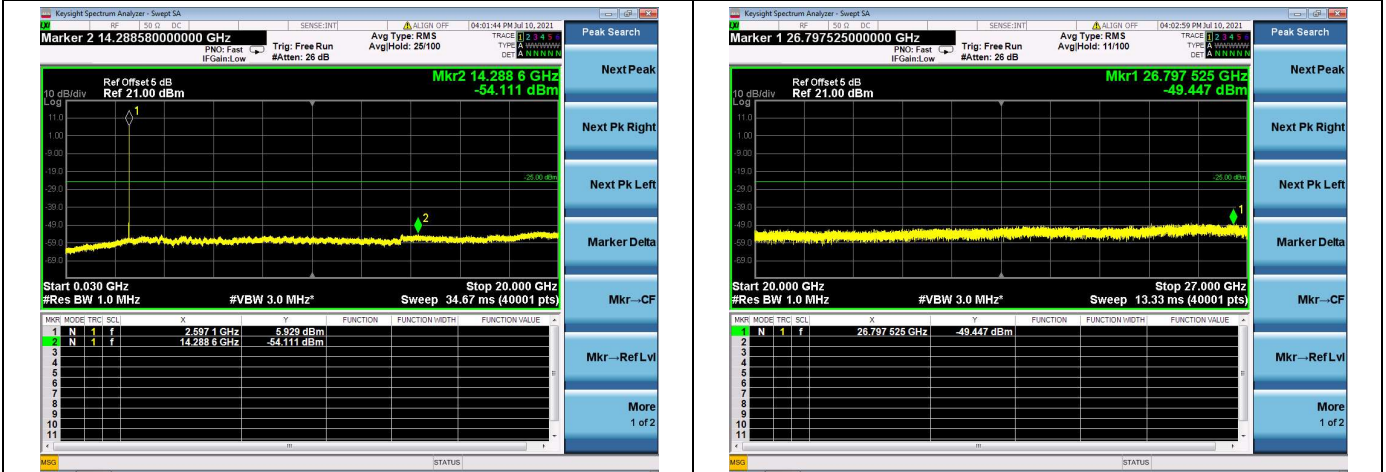

LTE Band 41C CSE

Channel Bandwidth: 20MHz+10MHz

LOW CH/QPSK/1RB0 and 1RB49

LOW CH/QPSK/1RB99 and 1RB0

LOW CH/QPSK/FULL RB

Mid CH/QPSK/1RB0 and 1RB49

Mid CH/QPSK/1RB99 and 1RB0

Mid CH/QPSK/FULL RB

### High CH/QPSK/1RB0 and 1RB49

### High CH/QPSK/1RB99 and 1RB0