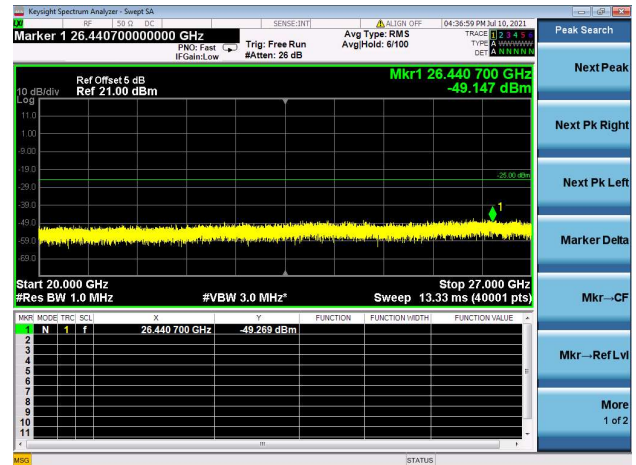

### High CH/QPSK/1RB99 and 1RB0

### High CH/QPSK/FULL RB

LTE Band 41C CSE

Channel Bandwidth: 20MHz+15MHz

LOW CH/QPSK/1RB0 and 1RB74

LOW CH/QPSK/1RB99 and 1RB0

LOW CH/QPSK/FULL RB

Mid CH/QPSK/1RB0 and 1RB74

Mid CH/QPSK/1RB99 and 1RB0

Mid CH/QPSK/FULL RB