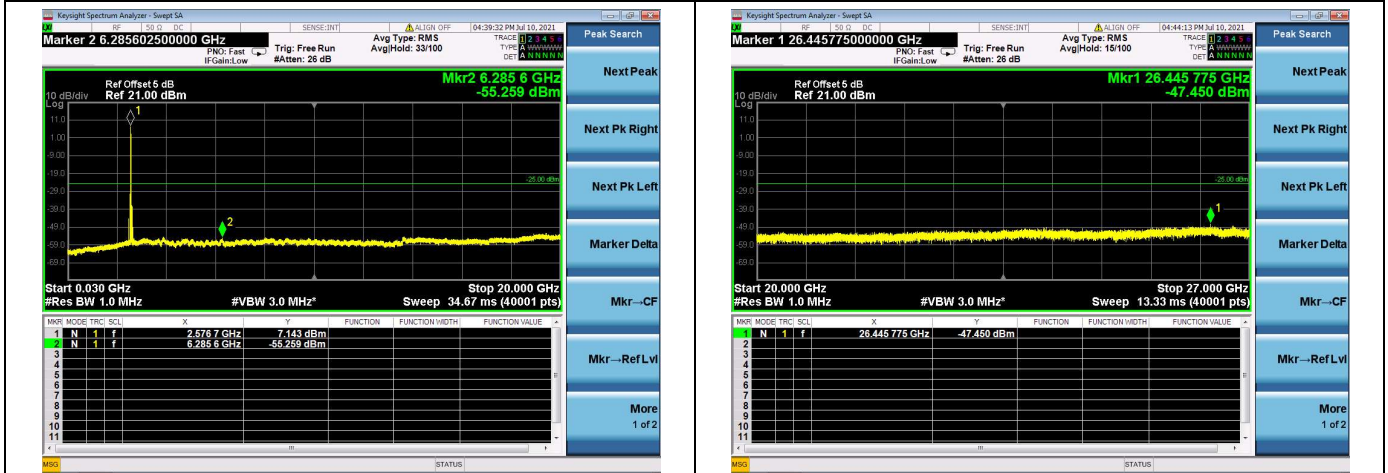

### High CH/QPSK/1RB99 and 1RB0

### High CH/QPSK/FULL RB

LTE Band 41C CSE

Channel Bandwidth: 20MHz+15MHz

LOW CH/QPSK/1RB0 and 1RB74

LOW CH/QPSK/1RB99 and 1RB0

LOW CH/QPSK/FULL RB

Mid CH/QPSK/1RB0 and 1RB74

Mid CH/QPSK/1RB99 and 1RB0

Mid CH/QPSK/FULL RB