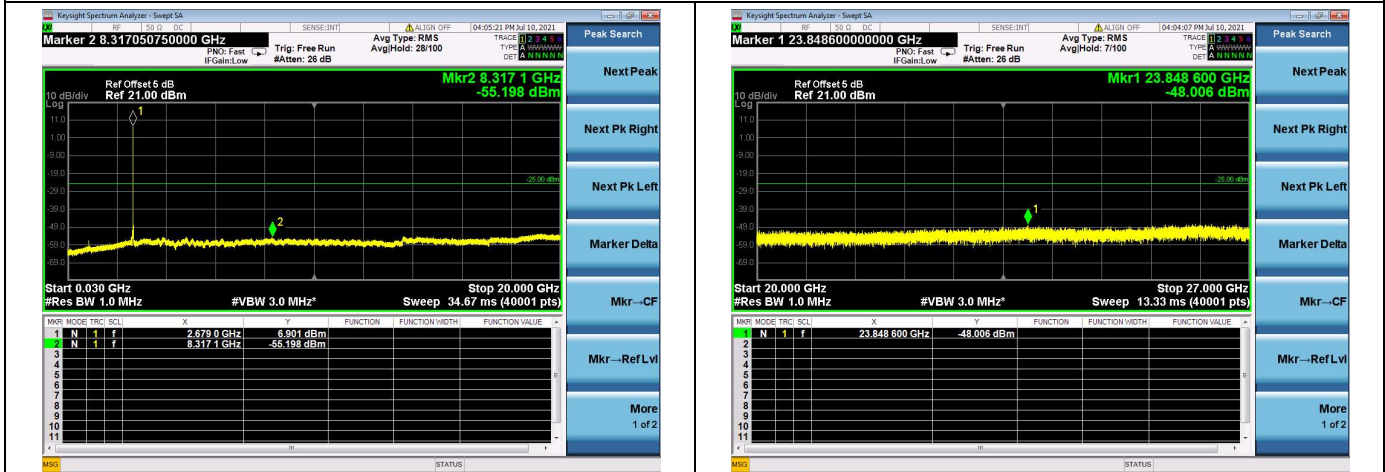

LTE Band 41C CSE

Channel Bandwidth: 20MHz+10MHz

LOW CH/QPSK/1RB0 and 1RB49

LOW CH/QPSK/1RB99 and 1RB0

LOW CH/QPSK/FULL RB

Mid CH/QPSK/1RB0 and 1RB49

Mid CH/QPSK/1RB99 and 1RB0

Mid CH/QPSK/FULL RB

### High CH/QPSK/1RB0 and 1RB49

### High CH/QPSK/1RB99 and 1RB0