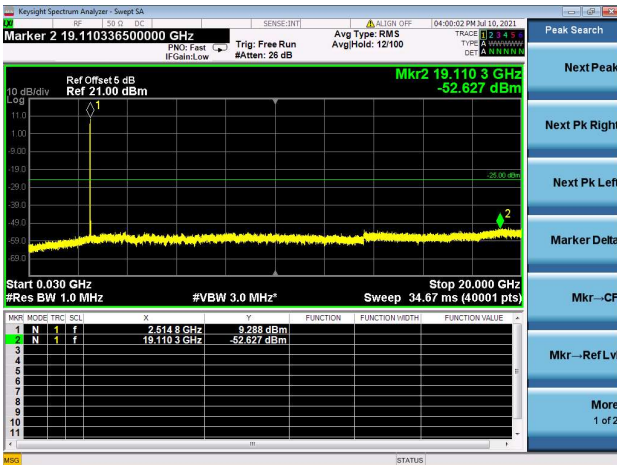

LTE Band 41C CSE

Channel Bandwidth: 20MHz+10MHz

LOW CH/QPSK/1RB0 and 1RB49

LOW CH/QPSK/1RB99 and 1RB0

LOW CH/QPSK/FULL RB

Mid CH/QPSK/1RB0 and 1RB49

Mid CH/QPSK/1RB99 and 1RB0

Mid CH/QPSK/FULL RB

### High CH/QPSK/1RB0 and 1RB49

### High CH/QPSK/1RB99 and 1RB0