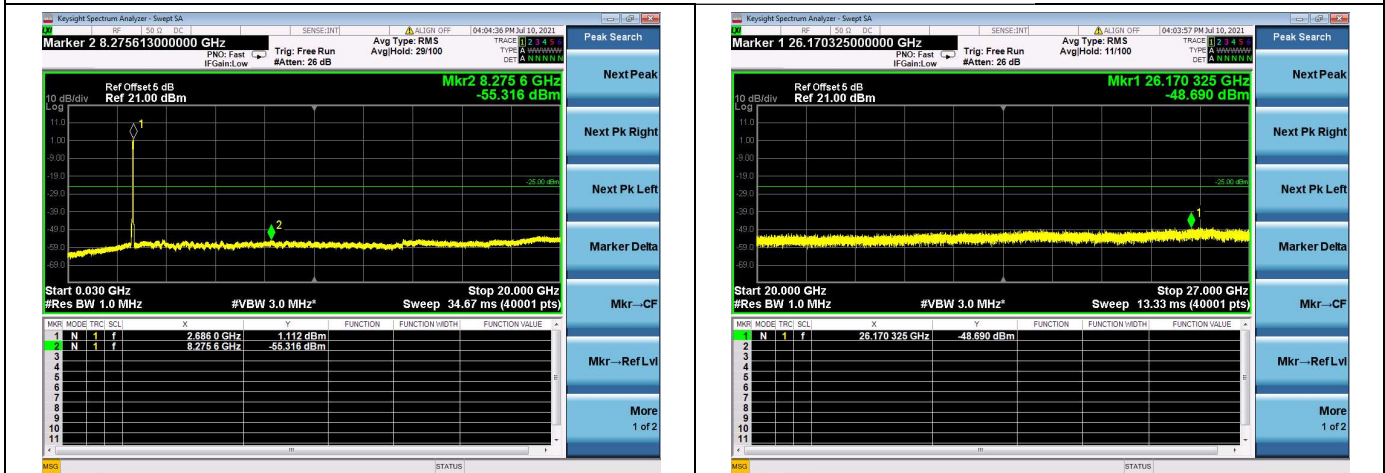

High CH/QPSK/FULL RB