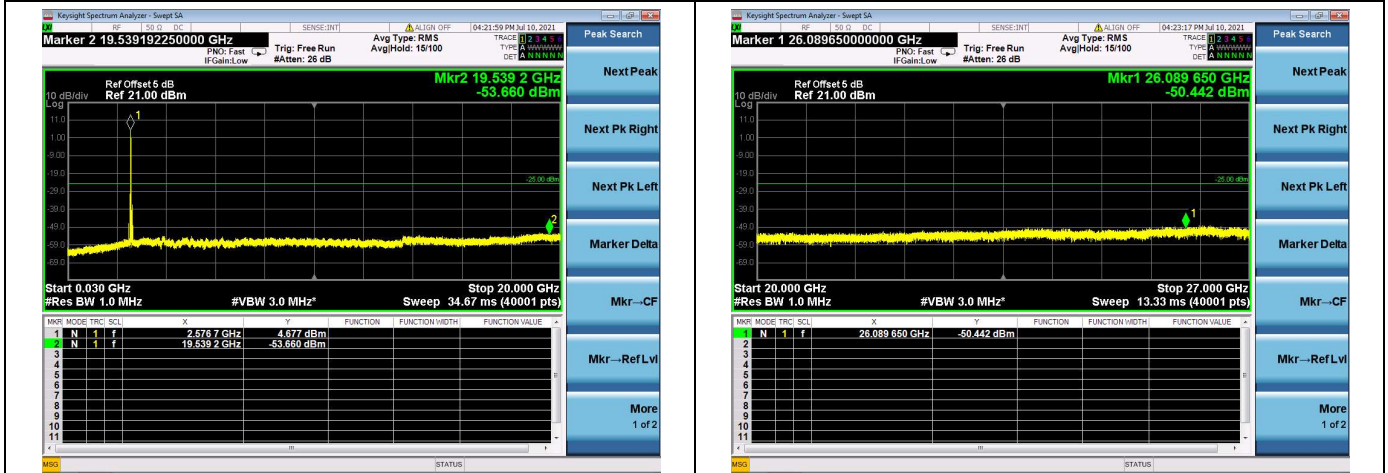

Mid CH/QPSK/1RB0 and 1RB99

Mid CH/QPSK/1RB74 and 1RB0

Mid CH/QPSK/FULL RB

High CH/QPSK/1RB0 and 1RB99

High CH/QPSK/1RB74 and 1RB0

High CH/QPSK/FULL RB

LTE Band 41C CSE

Channel Bandwidth: 20MHz+5MHz

LOW CH/QPSK/1RB0 and 1RB24

LOW CH/QPSK/1RB99 and 1RB0

LOW CH/QPSK/FULL RB

Mid CH/QPSK/1RB0 and 1RB24

Mid CH/QPSK/1RB99 and 1RB0

Mid CH/QPSK/FULL RB

High CH/QPSK/1RB0 and 1RB24

High CH/QPSK/1RB99 and 1RB0

High CH/QPSK/FULL RB