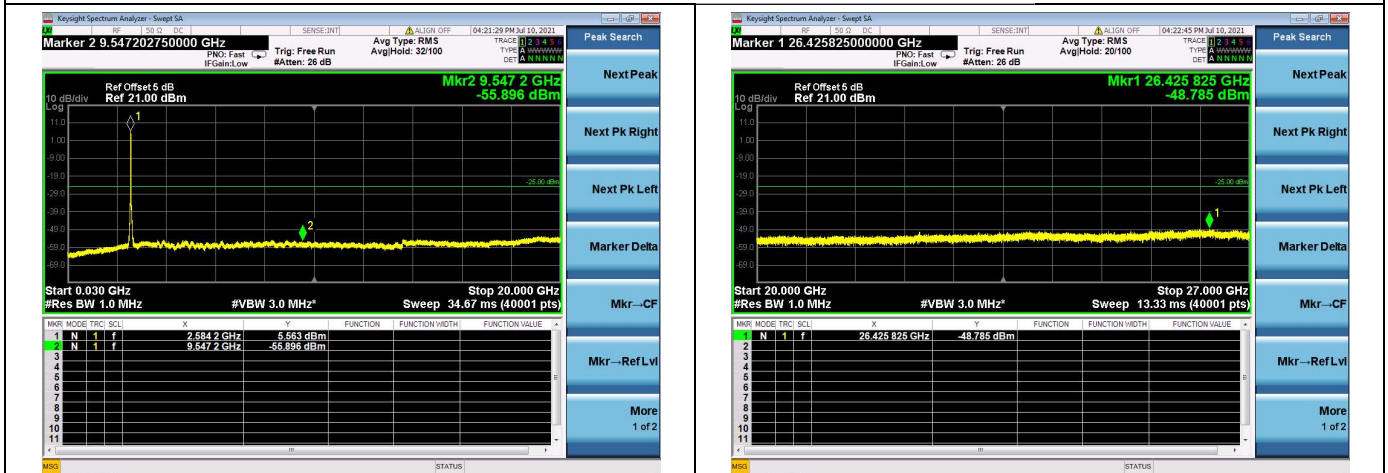

Mid CH/QPSK/1RB0 and 1RB99

Mid CH/QPSK/1RB74 and 1RB0

Mid CH/QPSK/FULL RB

High CH/QPSK/1RB0 and 1RB99

High CH/QPSK/1RB74 and 1RB0

High CH/QPSK/FULL RB

LTE Band 41C CSE

Channel Bandwidth: 20MHz+5MHz

LOW CH/QPSK/1RB0 and 1RB24

LOW CH/QPSK/1RB99 and 1RB0

LOW CH/QPSK/FULL RB

Mid CH/QPSK/1RB0 and 1RB24

Mid CH/QPSK/1RB99 and 1RB0

Mid CH/QPSK/FULL RB

High CH/QPSK/1RB0 and 1RB24

High CH/QPSK/1RB99 and 1RB0

High CH/QPSK/FULL RB