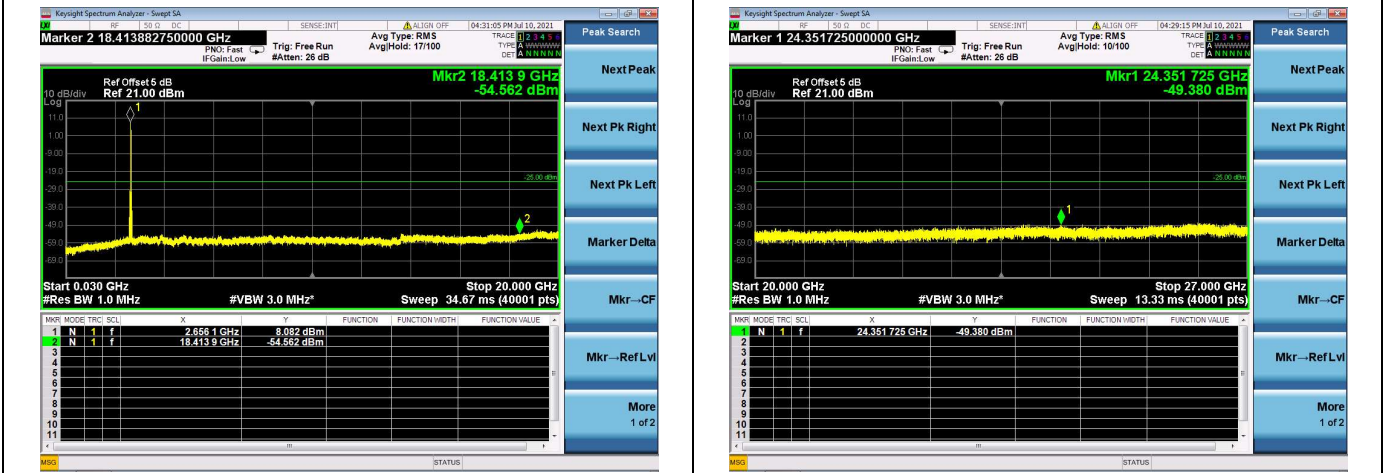

Mid CH/QPSK/1RB0 and 1RB99

Mid CH/QPSK/1RB74 and 1RB0

Mid CH/QPSK/FULL RB

High CH/QPSK/1RB0 and 1RB99

High CH/QPSK/1RB74 and 1RB0

High CH/QPSK/FULL RB

LTE Band 41C CSE

Channel Bandwidth: 20MHz+5MHz

LOW CH/QPSK/1RB0 and 1RB24

LOW CH/QPSK/1RB99 and 1RB0

LOW CH/QPSK/FULL RB

Mid CH/QPSK/1RB0 and 1RB24

Mid CH/QPSK/1RB99 and 1RB0

Mid CH/QPSK/FULL RB

High CH/QPSK/1RB0 and 1RB24

High CH/QPSK/1RB99 and 1RB0

High CH/QPSK/FULL RB