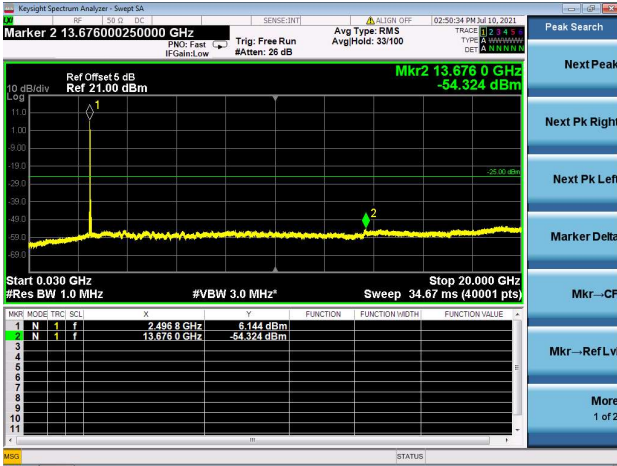

Mid CH/QPSK/1RB0 and 1RB99

Mid CH/QPSK/1RB74 and 1RB0

Mid CH/QPSK/FULL RB

High CH/QPSK/1RB0 and 1RB99

High CH/QPSK/1RB74 and 1RB0

High CH/QPSK/FULL RB

LTE Band 41C CSE

Channel Bandwidth: 20MHz+5MHz

LOW CH/QPSK/1RB0 and 1RB24

LOW CH/QPSK/1RB99 and 1RB0

LOW CH/QPSK/FULL RB

Mid CH/QPSK/1RB0 and 1RB24

Mid CH/QPSK/1RB99 and 1RB0

Mid CH/QPSK/FULL RB

High CH/QPSK/1RB0 and 1RB24

High CH/QPSK/1RB99 and 1RB0

High CH/QPSK/FULL RB