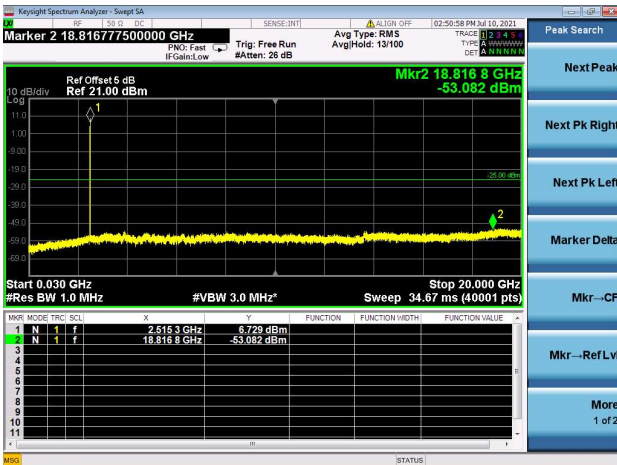

Mid CH/QPSK/1RB0 and 1RB99

Mid CH/QPSK/1RB74 and 1RB0

Mid CH/QPSK/FULL RB

High CH/QPSK/1RB0 and 1RB99

High CH/QPSK/1RB74 and 1RB0

High CH/QPSK/FULL RB

LTE Band 41C CSE

Channel Bandwidth: 20MHz+5MHz

LOW CH/QPSK/1RB0 and 1RB24

LOW CH/QPSK/1RB99 and 1RB0

LOW CH/QPSK/FULL RB

Mid CH/QPSK/1RB0 and 1RB24

Mid CH/QPSK/1RB99 and 1RB0

Mid CH/QPSK/FULL RB

High CH/QPSK/1RB0 and 1RB24

High CH/QPSK/1RB99 and 1RB0

High CH/QPSK/FULL RB