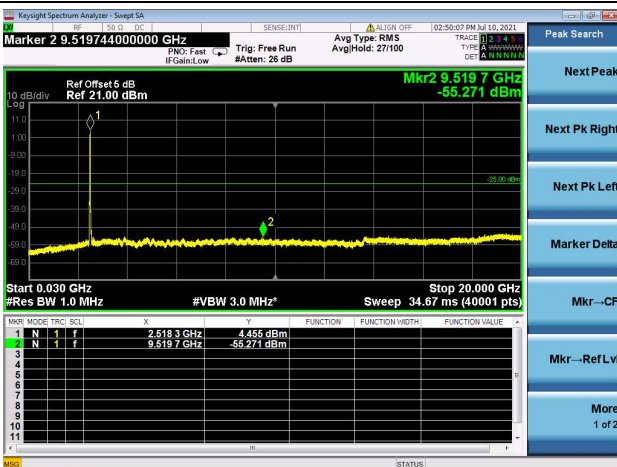

Mid CH/QPSK/1RB0 and 1RB99

Mid CH/QPSK/1RB74 and 1RB0

Mid CH/QPSK/FULL RB

High CH/QPSK/1RB0 and 1RB99

High CH/QPSK/1RB74 and 1RB0

High CH/QPSK/FULL RB

LTE Band 41C CSE

Channel Bandwidth: 20MHz+5MHz

LOW CH/QPSK/1RB0 and 1RB24

LOW CH/QPSK/1RB99 and 1RB0

LOW CH/QPSK/FULL RB

Mid CH/QPSK/1RB0 and 1RB24

Mid CH/QPSK/1RB99 and 1RB0

Mid CH/QPSK/FULL RB

High CH/QPSK/1RB0 and 1RB24

High CH/QPSK/1RB99 and 1RB0

High CH/QPSK/FULL RB