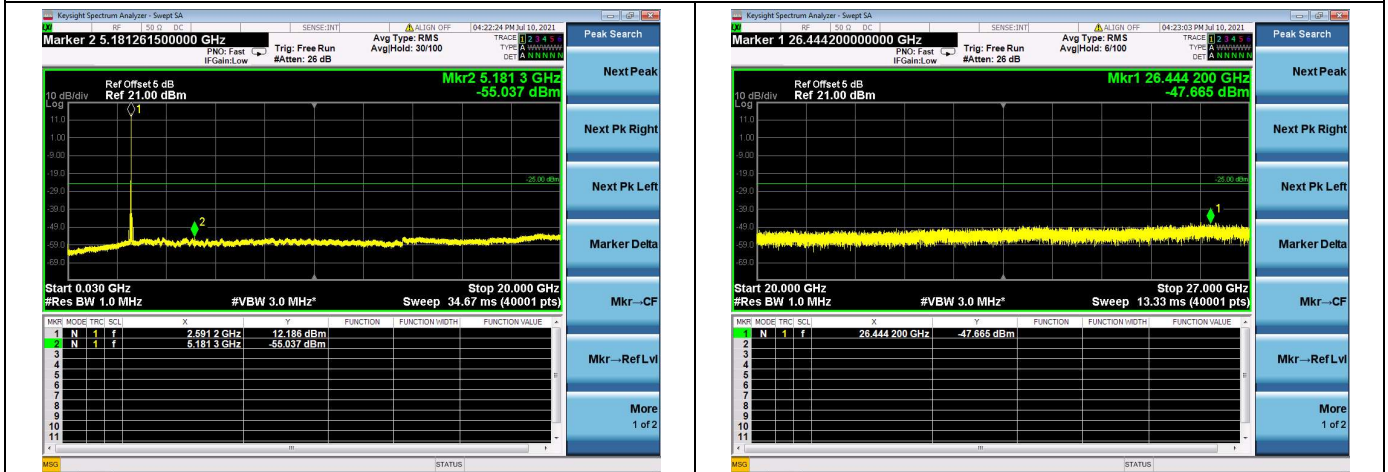

Mid CH/QPSK/1RB0 and 1RB99

Mid CH/QPSK/1RB74 and 1RB0

Mid CH/QPSK/FULL RB

High CH/QPSK/1RB0 and 1RB99

High CH/QPSK/1RB74 and 1RB0

High CH/QPSK/FULL RB

LTE Band 41C CSE

Channel Bandwidth: 20MHz+5MHz

LOW CH/QPSK/1RB0 and 1RB24

LOW CH/QPSK/1RB99 and 1RB0

LOW CH/QPSK/FULL RB

Mid CH/QPSK/1RB0 and 1RB24

Mid CH/QPSK/1RB99 and 1RB0

Mid CH/QPSK/FULL RB

High CH/QPSK/1RB0 and 1RB24

High CH/QPSK/1RB99 and 1RB0

High CH/QPSK/FULL RB