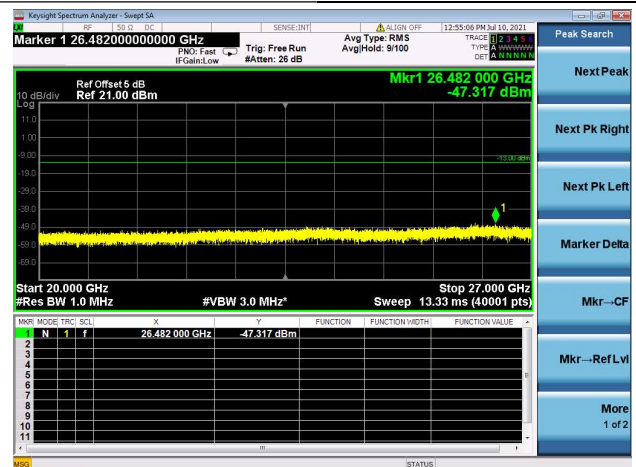

Mid CH/QPSK/1RB0 and 1RB99

Mid CH/QPSK/1RB74 and 1RB0

Mid CH/QPSK/FULL RB

High CH/QPSK/1RB0 and 1RB99

High CH/QPSK/1RB74 and 1RB0

High CH/QPSK/FULL RB

LTE Band 41C CSE

Channel Bandwidth: 20MHz+5MHz

LOW CH/QPSK/1RB0 and 1RB24

LOW CH/QPSK/1RB99 and 1RB0

LOW CH/QPSK/FULL RB

Mid CH/QPSK/1RB0 and 1RB24

Mid CH/QPSK/1RB99 and 1RB0

Mid CH/QPSK/FULL RB

High CH/QPSK/1RB0 and 1RB24

High CH/QPSK/1RB99 and 1RB0

High CH/QPSK/FULL RB