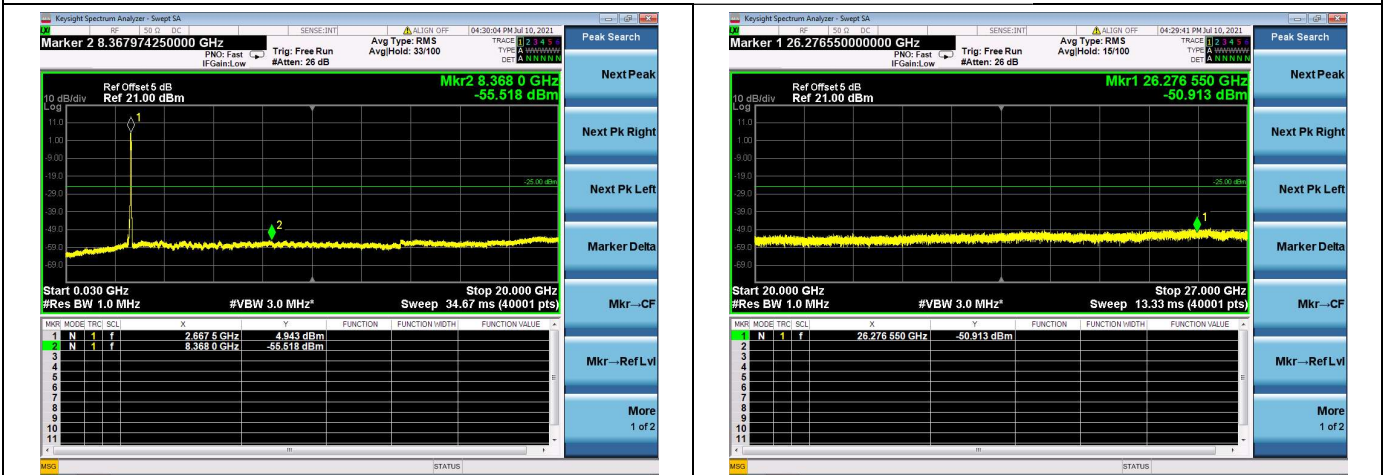

Mid CH/QPSK/1RB0 and 1RB99

Mid CH/QPSK/1RB74 and 1RB0

Mid CH/QPSK/FULL RB

High CH/QPSK/1RB0 and 1RB99

High CH/QPSK/1RB74 and 1RB0

High CH/QPSK/FULL RB

LTE Band 41C CSE

Channel Bandwidth: 20MHz+5MHz

LOW CH/QPSK/1RB0 and 1RB24

LOW CH/QPSK/1RB99 and 1RB0

LOW CH/QPSK/FULL RB

Mid CH/QPSK/1RB0 and 1RB24

Mid CH/QPSK/1RB99 and 1RB0

Mid CH/QPSK/FULL RB

High CH/QPSK/1RB0 and 1RB24

High CH/QPSK/1RB99 and 1RB0

High CH/QPSK/FULL RB