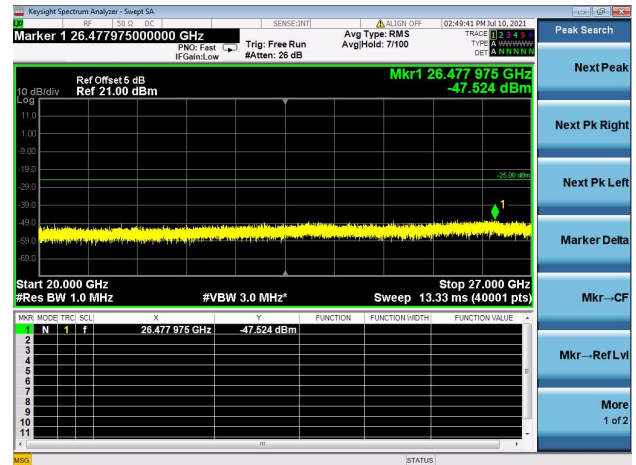

Mid CH/QPSK/1RB0 and 1RB99

Mid CH/QPSK/1RB74 and 1RB0

Mid CH/QPSK/FULL RB

High CH/QPSK/1RB0 and 1RB99

High CH/QPSK/1RB74 and 1RB0

High CH/QPSK/FULL RB

LTE Band 41C CSE

Channel Bandwidth: 20MHz+5MHz

LOW CH/QPSK/1RB0 and 1RB24

LOW CH/QPSK/1RB99 and 1RB0

LOW CH/QPSK/FULL RB

Mid CH/QPSK/1RB0 and 1RB24

Mid CH/QPSK/1RB99 and 1RB0

Mid CH/QPSK/FULL RB

High CH/QPSK/1RB0 and 1RB24

High CH/QPSK/1RB99 and 1RB0

High CH/QPSK/FULL RB