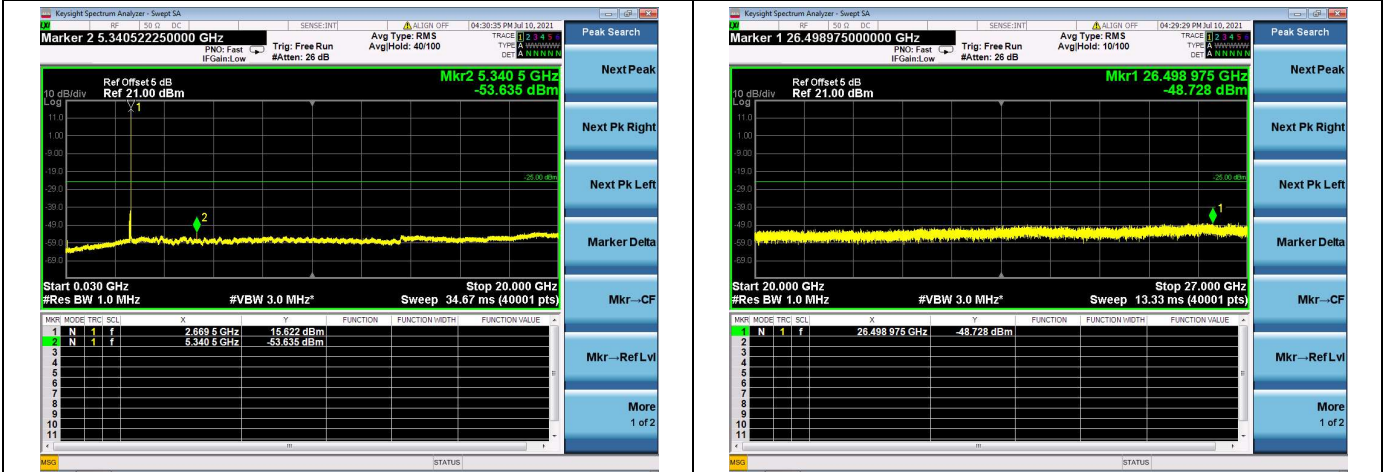

Mid CH/QPSK/1RB0 and 1RB99

Mid CH/QPSK/1RB74 and 1RB0

Mid CH/QPSK/FULL RB

High CH/QPSK/1RB0 and 1RB99

High CH/QPSK/1RB74 and 1RB0

High CH/QPSK/FULL RB

LTE Band 41C CSE

Channel Bandwidth: 20MHz+5MHz

LOW CH/QPSK/1RB0 and 1RB24

LOW CH/QPSK/1RB99 and 1RB0

LOW CH/QPSK/FULL RB

Mid CH/QPSK/1RB0 and 1RB24

Mid CH/QPSK/1RB99 and 1RB0

Mid CH/QPSK/FULL RB

High CH/QPSK/1RB0 and 1RB24

High CH/QPSK/1RB99 and 1RB0

High CH/QPSK/FULL RB