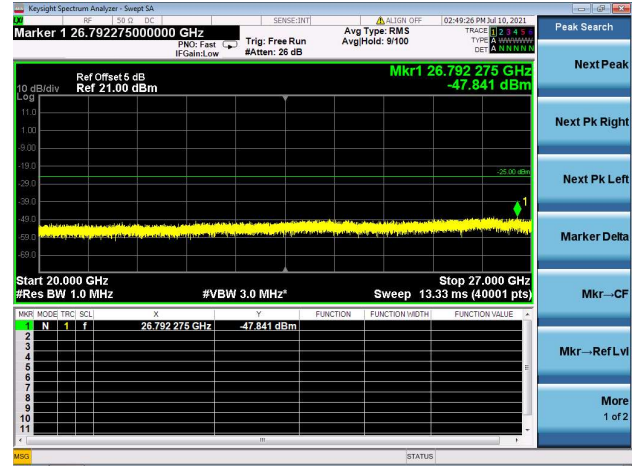

Mid CH/QPSK/1RB0 and 1RB99

Mid CH/QPSK/1RB74 and 1RB0

Mid CH/QPSK/FULL RB

High CH/QPSK/1RB0 and 1RB99

High CH/QPSK/1RB74 and 1RB0

High CH/QPSK/FULL RB

LTE Band 41C CSE

Channel Bandwidth: 20MHz+5MHz

LOW CH/QPSK/1RB0 and 1RB24

LOW CH/QPSK/1RB99 and 1RB0

LOW CH/QPSK/FULL RB

Mid CH/QPSK/1RB0 and 1RB24

Mid CH/QPSK/1RB99 and 1RB0

Mid CH/QPSK/FULL RB

High CH/QPSK/1RB0 and 1RB24

High CH/QPSK/1RB99 and 1RB0

High CH/QPSK/FULL RB