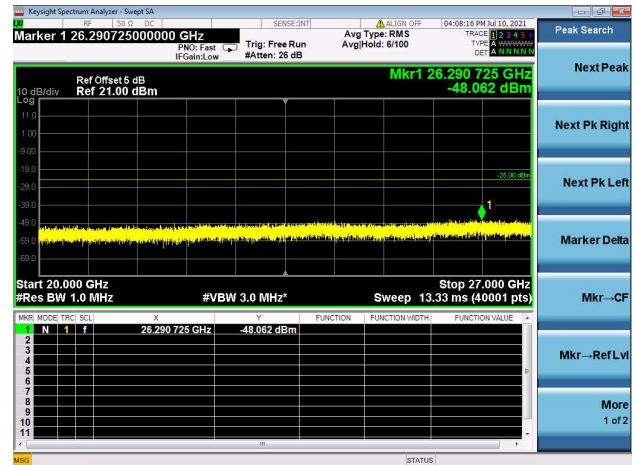

### High CH/QPSK/1RB74 and 1RB0

### High CH/QPSK/FULL RB

LTE Band 41C CSE

Channel Bandwidth: 15MHz+15MHz

LOW CH/QPSK/1RB0 and 1RB74

LOW CH/QPSK/1RB74 and 1RB0

LOW CH/QPSK/FULL RB

Mid CH/QPSK/1RB0 and 1RB74

Mid CH/QPSK/1RB74 and 1RB0

Mid CH/QPSK/FULL RB