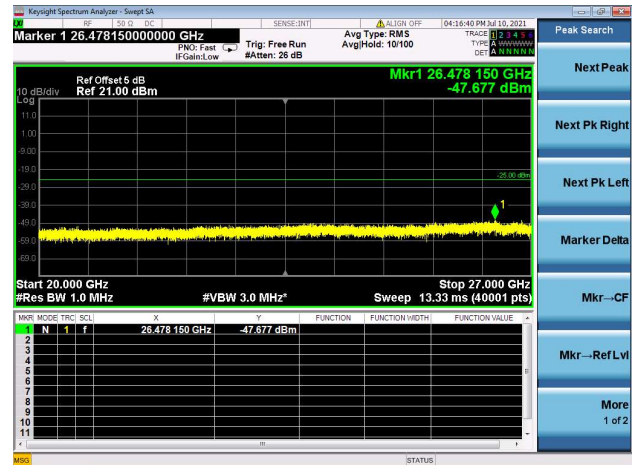

### High CH/QPSK/1RB74 and 1RB0

### High CH/QPSK/FULL RB

LTE Band 41C CSE

Channel Bandwidth: 15MHz+20MHz

LOW CH/QPSK/1RB0 and 1RB99

LOW CH/QPSK/1RB74 and 1RB0

LOW CH/QPSK/FULL RB