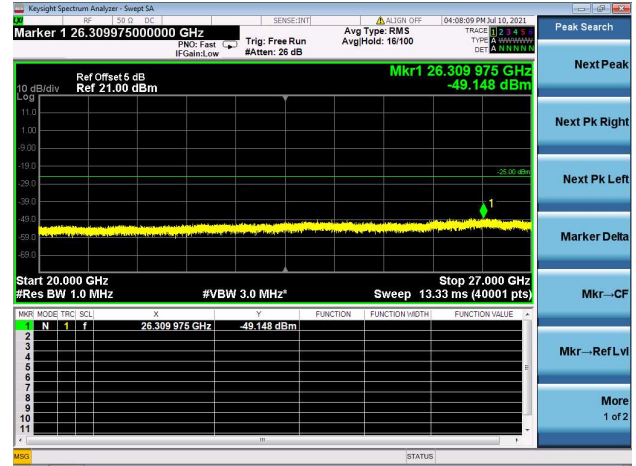

### High CH/QPSK/1RB74 and 1RB0

### High CH/QPSK/FULL RB

LTE Band 41C CSE

Channel Bandwidth: 15MHz+15MHz

LOW CH/QPSK/1RB0 and 1RB74

LOW CH/QPSK/1RB74 and 1RB0

LOW CH/QPSK/FULL RB

Mid CH/QPSK/1RB0 and 1RB74

Mid CH/QPSK/1RB74 and 1RB0

Mid CH/QPSK/FULL RB