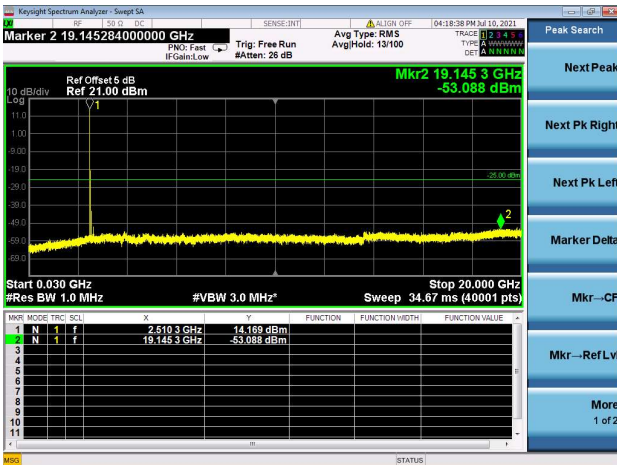

### High CH/QPSK/1RB74 and 1RB0

### High CH/QPSK/FULL RB

LTE Band 41C CSE

Channel Bandwidth: 15MHz+20MHz

LOW CH/QPSK/1RB0 and 1RB99

LOW CH/QPSK/1RB74 and 1RB0

LOW CH/QPSK/FULL RB