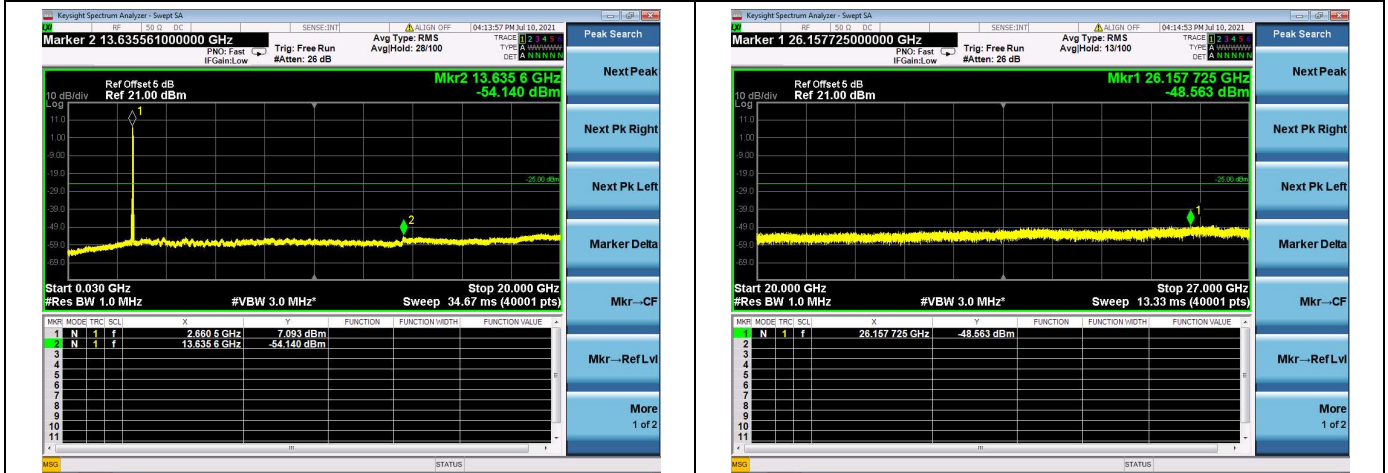

High CH/QPSK/1RB0 and 1RB74