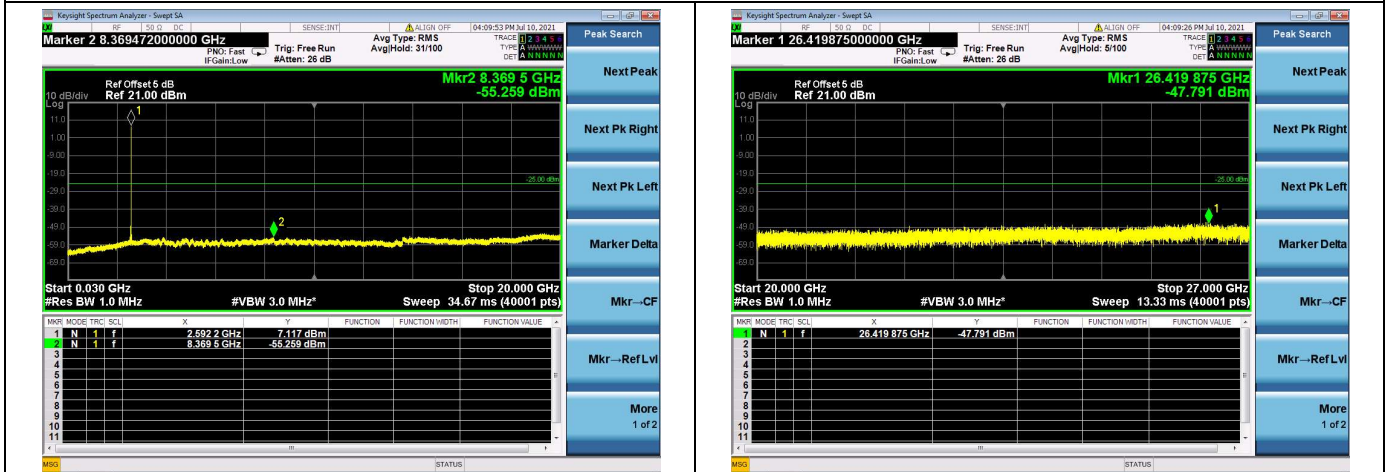

### High CH/QPSK/FULL RB

LTE Band 41C CSE

Channel Bandwidth: 15MHz+15MHz

LOW CH/QPSK/1RB0 and 1RB74

LOW CH/QPSK/1RB74 and 1RB0

LOW CH/QPSK/FULL RB

Mid CH/QPSK/1RB0 and 1RB74

Mid CH/QPSK/1RB74 and 1RB0