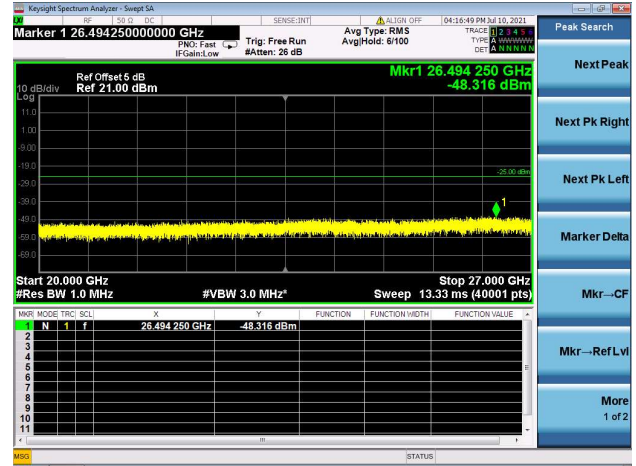

### High CH/QPSK/1RB74 and 1RB0

### High CH/QPSK/FULL RB

LTE Band 41C CSE

Channel Bandwidth: 15MHz+20MHz

LOW CH/QPSK/1RB0 and 1RB99

LOW CH/QPSK/1RB74 and 1RB0

LOW CH/QPSK/FULL RB