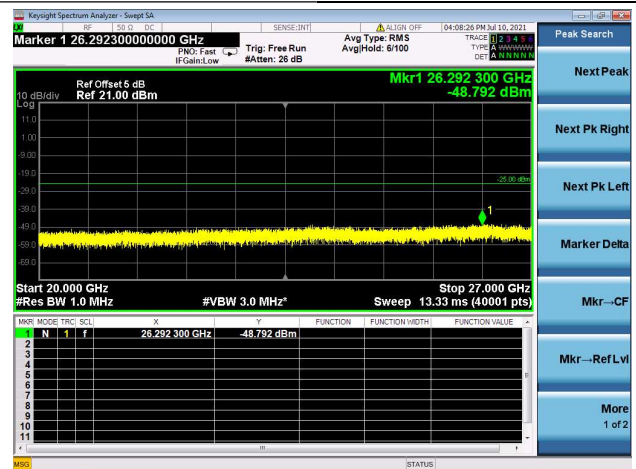

### High CH/QPSK/1RB74 and 1RB0

### High CH/QPSK/FULL RB

LTE Band 41C CSE

Channel Bandwidth: 15MHz+15MHz

LOW CH/QPSK/1RB0 and 1RB74

LOW CH/QPSK/1RB74 and 1RB0

LOW CH/QPSK/FULL RB

Mid CH/QPSK/1RB0 and 1RB74

Mid CH/QPSK/1RB74 and 1RB0