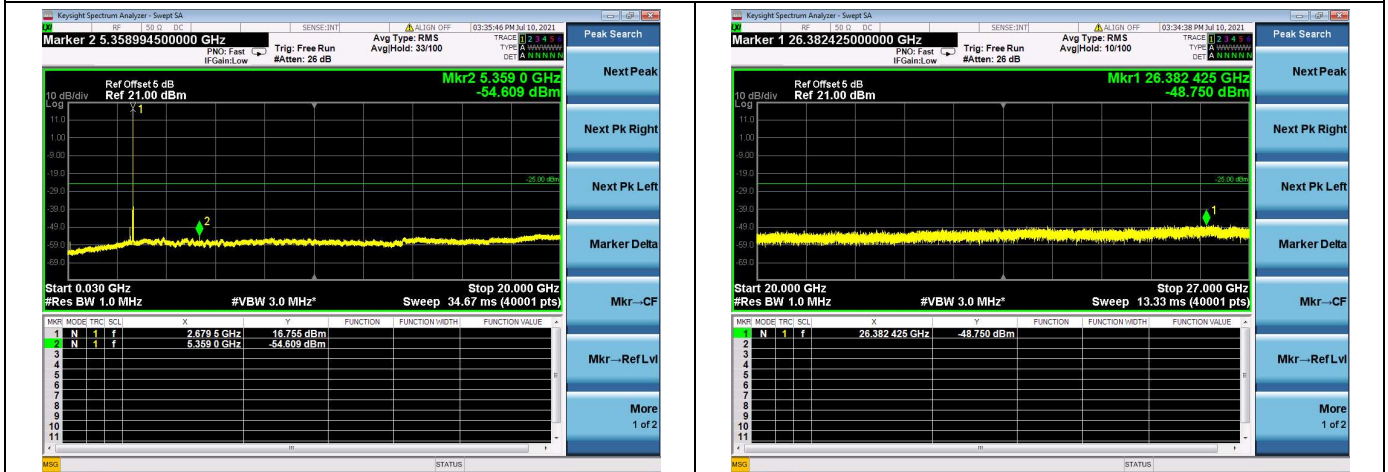

### High CH/QPSK/1RB0 and 1RB49

### High CH/QPSK/1RB74 and 1RB0

### High CH/QPSK/FULL RB

LTE Band 41C CSE

Channel Bandwidth: 15MHz+15MHz

LOW CH/QPSK/1RB0 and 1RB74

LOW CH/QPSK/1RB74 and 1RB0

LOW CH/QPSK/FULL RB

Mid CH/QPSK/1RB0 and 1RB74

Mid CH/QPSK/1RB74 and 1RB0