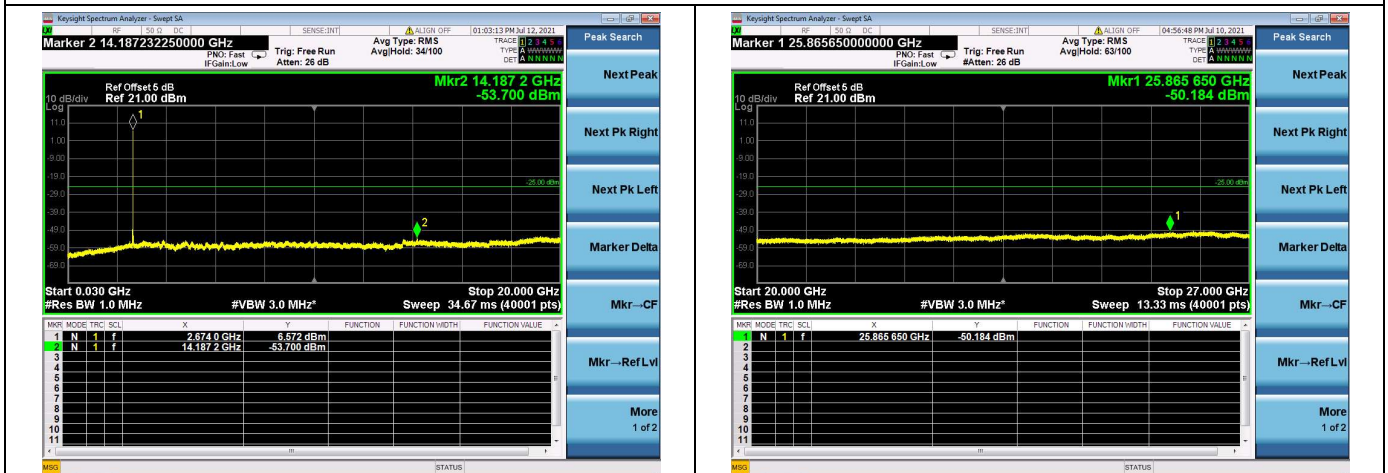

High CH/QPSK/1RB74 and 1RB0