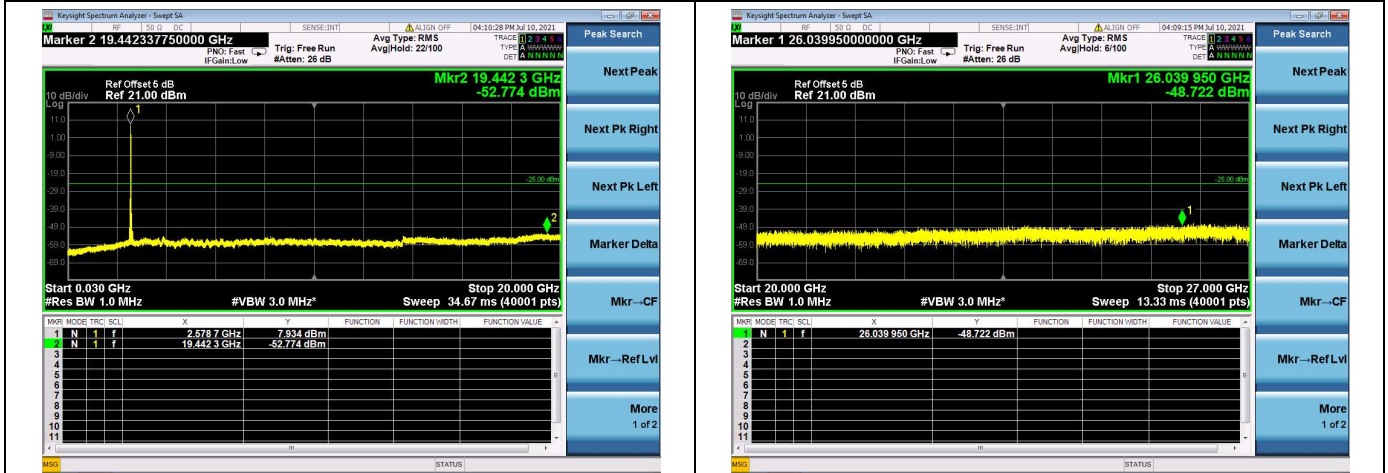

### High CH/QPSK/FULL RB

LTE Band 41C CSE

Channel Bandwidth: 15MHz+15MHz

LOW CH/QPSK/1RB0 and 1RB74

LOW CH/QPSK/1RB74 and 1RB0

LOW CH/QPSK/FULL RB

Mid CH/QPSK/1RB0 and 1RB74

Mid CH/QPSK/1RB74 and 1RB0