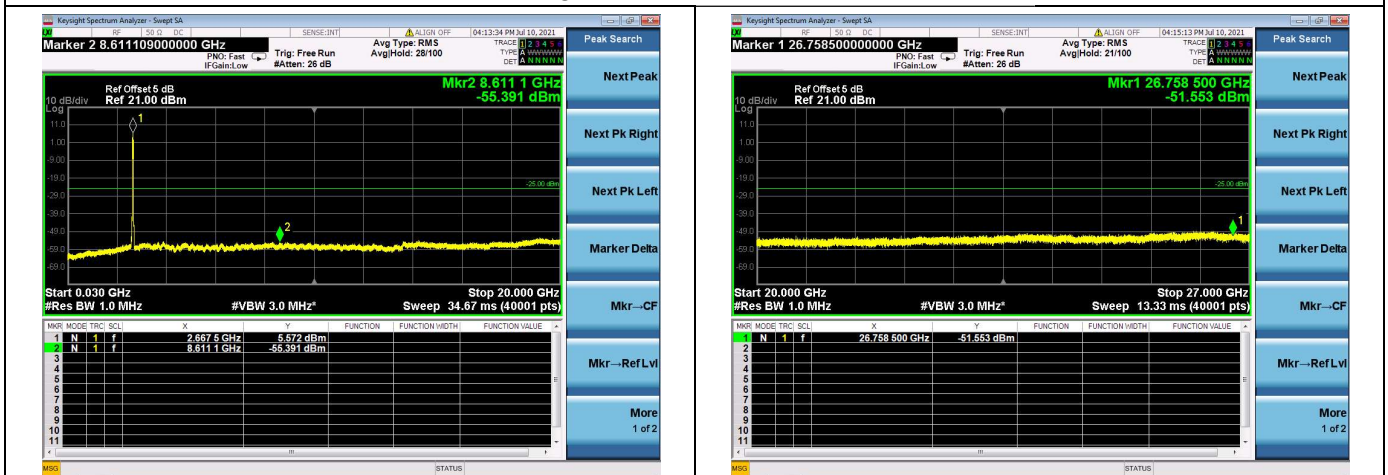

High CH/QPSK/FULL RB