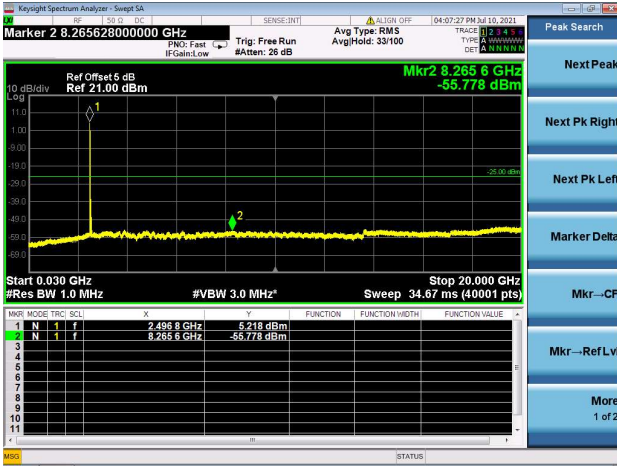

### High CH/QPSK/1RB74 and 1RB0

### High CH/QPSK/FULL RB

LTE Band 41C CSE

Channel Bandwidth: 15MHz+15MHz

LOW CH/QPSK/1RB0 and 1RB74

LOW CH/QPSK/1RB74 and 1RB0

LOW CH/QPSK/FULL RB

Mid CH/QPSK/1RB0 and 1RB74

Mid CH/QPSK/1RB74 and 1RB0

Mid CH/QPSK/FULL RB