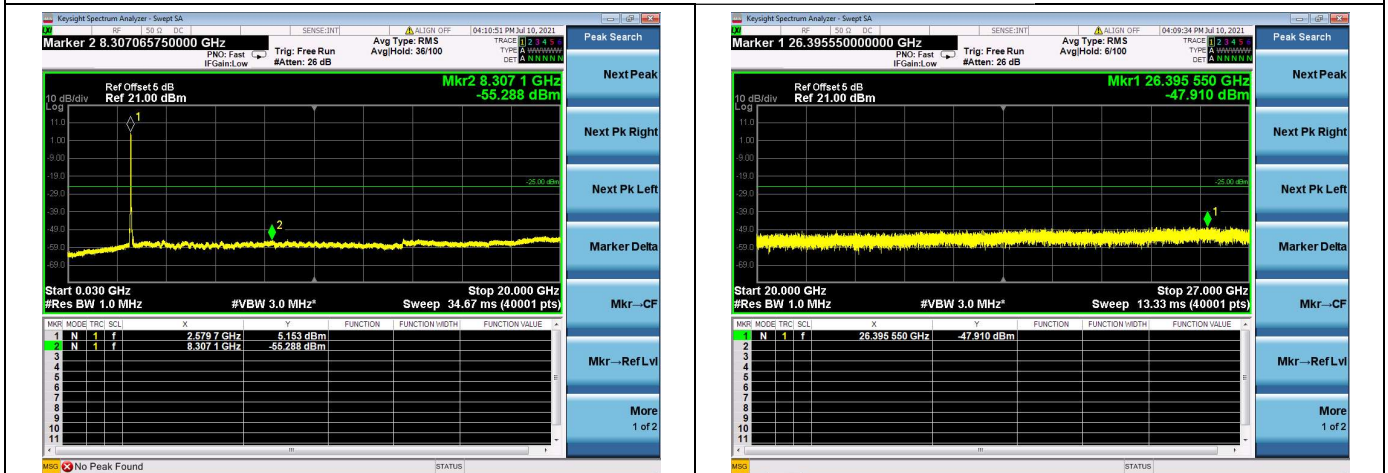

Mid CH/QPSK/FULL RB