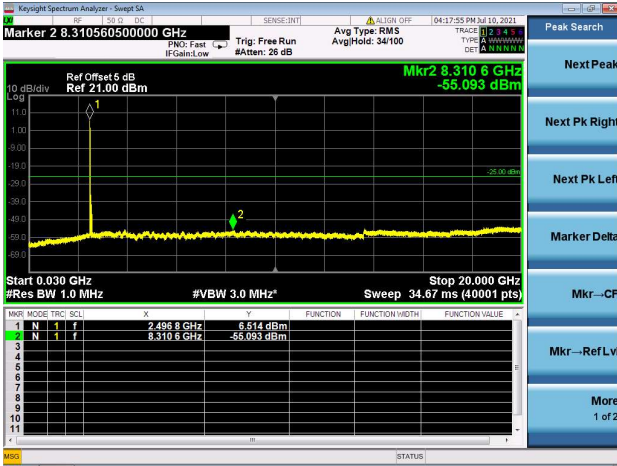

### High CH/QPSK/1RB74 and 1RB0

### High CH/QPSK/FULL RB

LTE Band 41C CSE

Channel Bandwidth: 15MHz+20MHz

LOW CH/QPSK/1RB0 and 1RB99

LOW CH/QPSK/1RB74 and 1RB0

LOW CH/QPSK/FULL RB