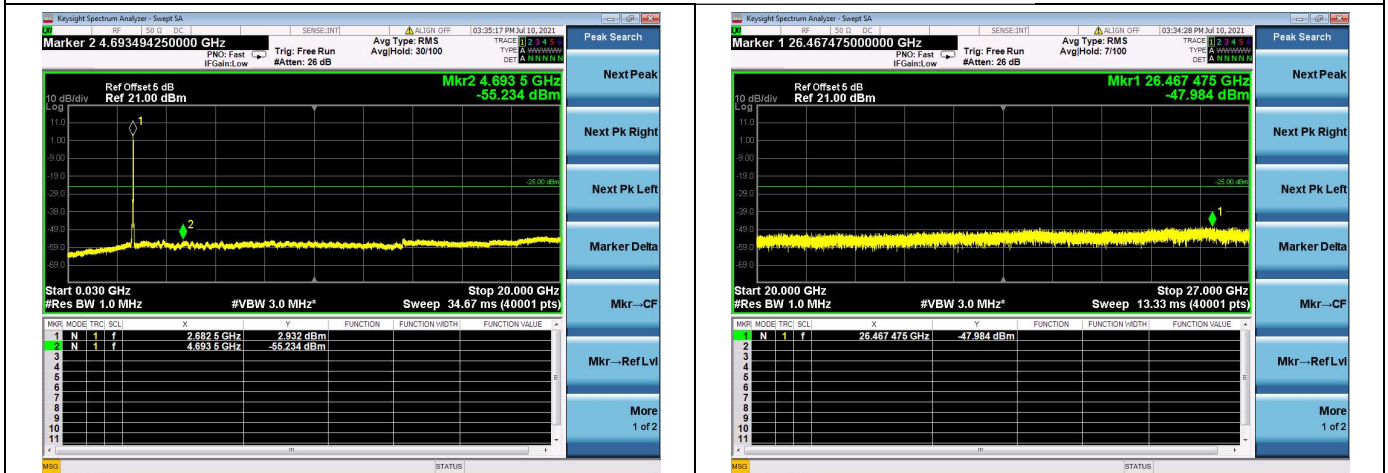

### High CH/QPSK/1RB0 and 1RB49

### High CH/QPSK/1RB74 and 1RB0

### High CH/QPSK/FULL RB

LTE Band 41C CSE

Channel Bandwidth: 15MHz+15MHz

LOW CH/QPSK/1RB0 and 1RB74

LOW CH/QPSK/1RB74 and 1RB0

LOW CH/QPSK/FULL RB

Mid CH/QPSK/1RB0 and 1RB74

Mid CH/QPSK/1RB74 and 1RB0