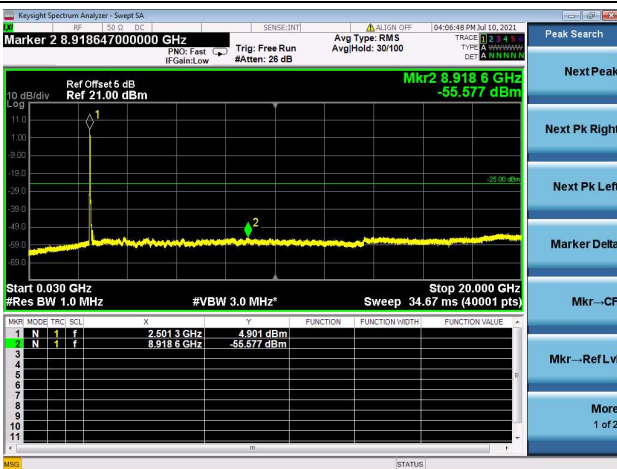

### High CH/QPSK/1RB74 and 1RB0

### High CH/QPSK/FULL RB

LTE Band 41C CSE

Channel Bandwidth: 15MHz+15MHz

LOW CH/QPSK/1RB0 and 1RB74

LOW CH/QPSK/1RB74 and 1RB0

LOW CH/QPSK/FULL RB

Mid CH/QPSK/1RB0 and 1RB74

Mid CH/QPSK/1RB74 and 1RB0

Mid CH/QPSK/FULL RB

### High CH/QPSK/1RB0 and 1RB74