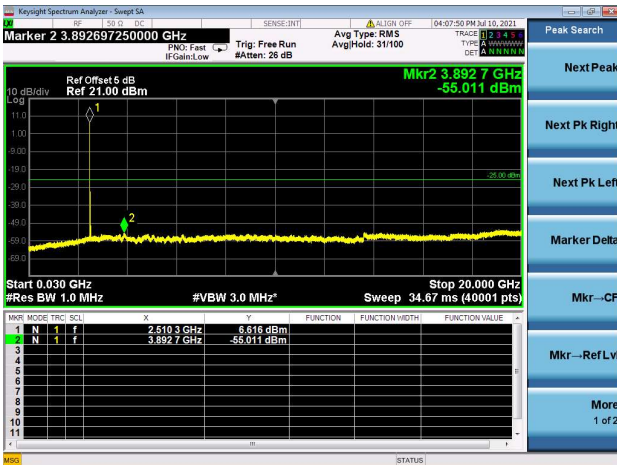

### High CH/QPSK/1RB74 and 1RB0

### High CH/QPSK/FULL RB

LTE Band 41C CSE

Channel Bandwidth: 15MHz+15MHz

LOW CH/QPSK/1RB0 and 1RB74

LOW CH/QPSK/1RB74 and 1RB0

LOW CH/QPSK/FULL RB

Mid CH/QPSK/1RB0 and 1RB74

Mid CH/QPSK/1RB74 and 1RB0

Mid CH/QPSK/FULL RB

### High CH/QPSK/1RB0 and 1RB74