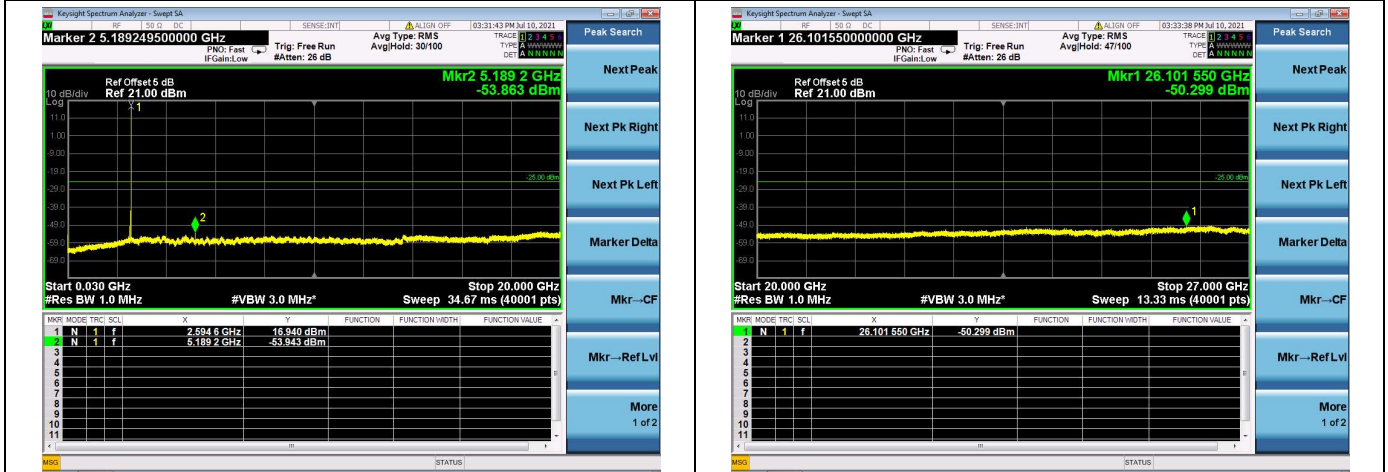

Mid CH/QPSK/1RB74 and 1RB0