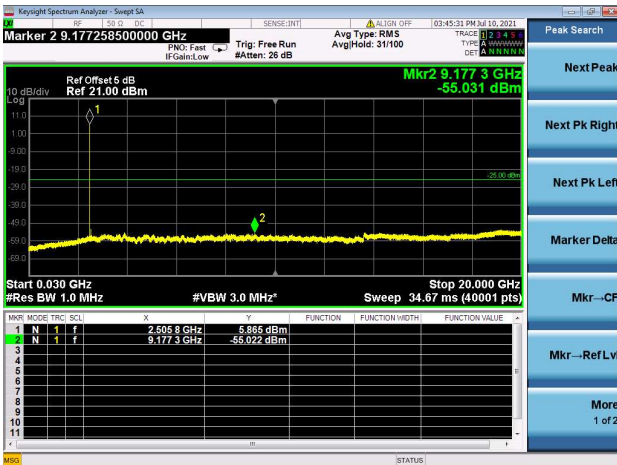

LTE Band 41C CSE

Channel Bandwidth: 10MHz+20MHz

LOW CH/QPSK/1RB0 and 1RB99

LOW CH/QPSK/1RB49 and 1RB0

LOW CH/QPSK/FULL RB

Mid CH/QPSK/1RB0 and 1RB99

Mid CH/QPSK/1RB49 and 1RB0

Mid CH/QPSK/FULL RB

High CH/QPSK/1RB0 and 1RB99

High CH/QPSK/1RB49 and 1RB0

High CH/QPSK/FULL RB

LTE Band 41C CSE

Channel Bandwidth: 15MHz+10MHz

LOW CH/QPSK/1RB0 and 1RB49

LOW CH/QPSK/1RB74 and 1RB0

LOW CH/QPSK/FULL RB