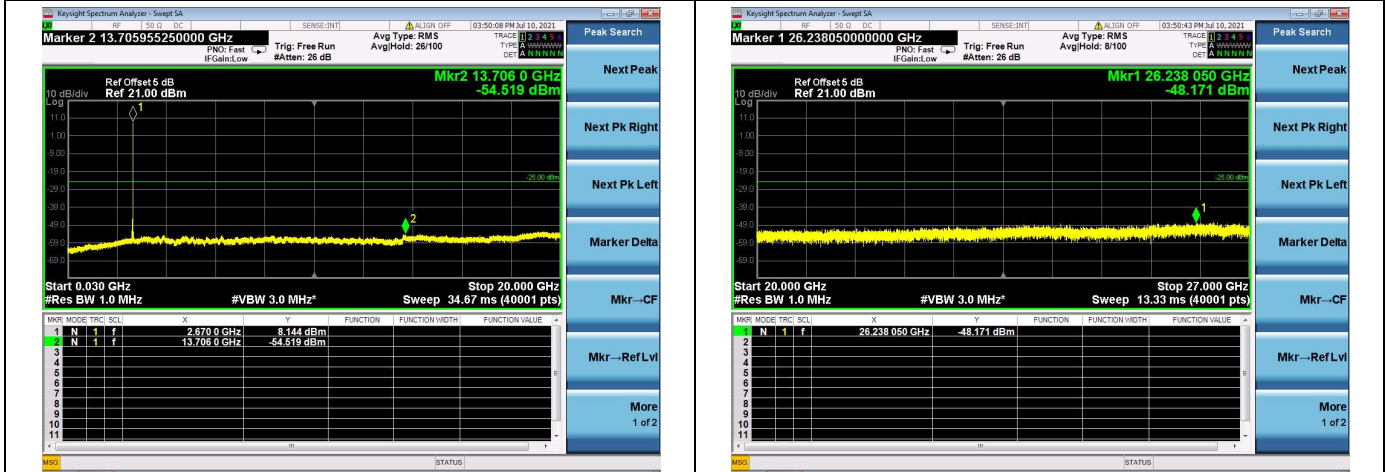

LTE Band 41C CSE

Channel Bandwidth: 10MHz+20MHz

LOW CH/QPSK/1RB0 and 1RB99

LOW CH/QPSK/1RB49 and 1RB0

LOW CH/QPSK/FULL RB

Mid CH/QPSK/1RB0 and 1RB99

Mid CH/QPSK/1RB49 and 1RB0

Mid CH/QPSK/FULL RB

High CH/QPSK/1RB0 and 1RB99

High CH/QPSK/1RB49 and 1RB0

High CH/QPSK/FULL RB

LTE Band 41C CSE

Channel Bandwidth: 15MHz+10MHz

LOW CH/QPSK/1RB0 and 1RB49

LOW CH/QPSK/1RB74 and 1RB0

LOW CH/QPSK/FULL RB