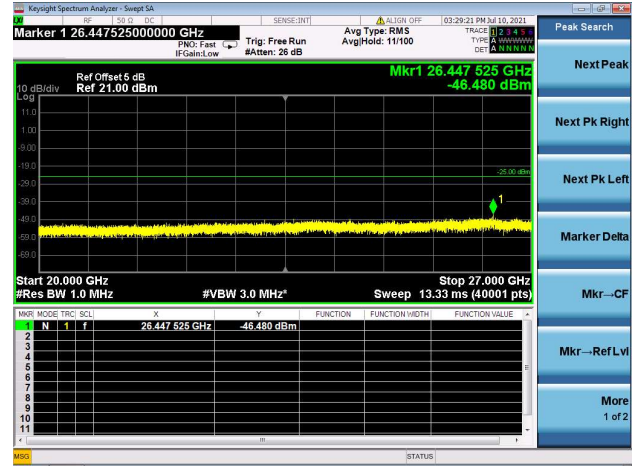

LTE Band 41C CSE

Channel Bandwidth: 10MHz+20MHz

LOW CH/QPSK/1RB0 and 1RB99

LOW CH/QPSK/1RB49 and 1RB0

LOW CH/QPSK/FULL RB

Mid CH/QPSK/1RB0 and 1RB99

Mid CH/QPSK/1RB49 and 1RB0

Mid CH/QPSK/FULL RB

High CH/QPSK/1RB0 and 1RB99

High CH/QPSK/1RB49 and 1RB0

High CH/QPSK/FULL RB

LTE Band 41C CSE

Channel Bandwidth: 15MHz+10MHz

LOW CH/QPSK/1RB0 and 1RB49

LOW CH/QPSK/1RB74 and 1RB0

LOW CH/QPSK/FULL RB

Mid CH/QPSK/1RB0 and 1RB49

Mid CH/QPSK/1RB74 and 1RB0

Mid CH/QPSK/FULL RB