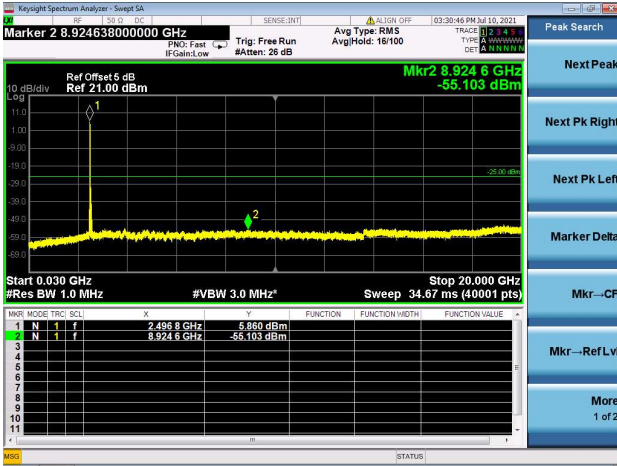

LTE Band 41C CSE

Channel Bandwidth: 10MHz+20MHz

LOW CH/QPSK/1RB0 and 1RB99

LOW CH/QPSK/1RB49 and 1RB0

LOW CH/QPSK/FULL RB

Mid CH/QPSK/1RB0 and 1RB99

Mid CH/QPSK/1RB49 and 1RB0

Mid CH/QPSK/FULL RB

High CH/QPSK/1RB0 and 1RB99

High CH/QPSK/1RB49 and 1RB0

High CH/QPSK/FULL RB

LTE Band 41C CSE

Channel Bandwidth: 15MHz+10MHz

LOW CH/QPSK/1RB0 and 1RB49

LOW CH/QPSK/1RB74 and 1RB0

LOW CH/QPSK/FULL RB