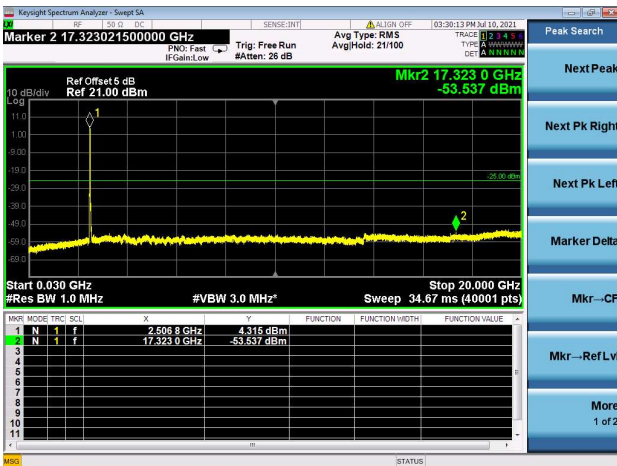

LTE Band 41C CSE

Channel Bandwidth: 10MHz+20MHz

LOW CH/QPSK/1RB0 and 1RB99

LOW CH/QPSK/1RB49 and 1RB0

LOW CH/QPSK/FULL RB

Mid CH/QPSK/1RB0 and 1RB99

Mid CH/QPSK/1RB49 and 1RB0

Mid CH/QPSK/FULL RB

High CH/QPSK/1RB0 and 1RB99

High CH/QPSK/1RB49 and 1RB0

High CH/QPSK/FULL RB

LTE Band 41C CSE

Channel Bandwidth: 15MHz+10MHz

LOW CH/QPSK/1RB0 and 1RB49

LOW CH/QPSK/1RB74 and 1RB0

LOW CH/QPSK/FULL RB

Mid CH/QPSK/1RB0 and 1RB49

Mid CH/QPSK/1RB74 and 1RB0

Mid CH/QPSK/FULL RB