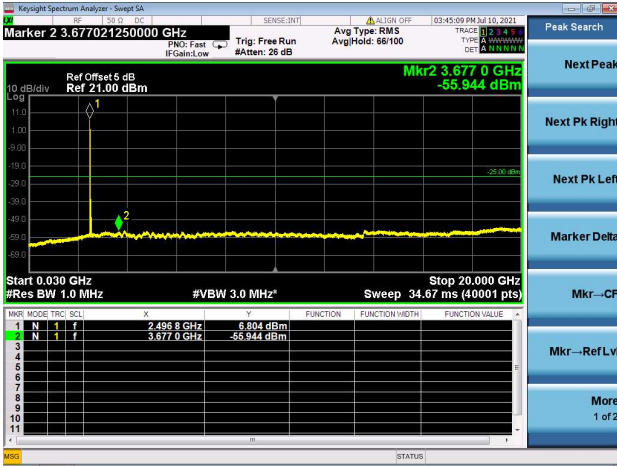

LTE Band 41C CSE

Channel Bandwidth: 10MHz+20MHz

LOW CH/QPSK/1RB0 and 1RB99

LOW CH/QPSK/1RB49 and 1RB0

LOW CH/QPSK/FULL RB

Mid CH/QPSK/1RB0 and 1RB99

Mid CH/QPSK/1RB49 and 1RB0

Mid CH/QPSK/FULL RB

High CH/QPSK/1RB0 and 1RB99

High CH/QPSK/1RB49 and 1RB0

High CH/QPSK/FULL RB

LTE Band 41C CSE

Channel Bandwidth: 15MHz+10MHz

LOW CH/QPSK/1RB0 and 1RB49

LOW CH/QPSK/1RB74 and 1RB0

LOW CH/QPSK/FULL RB