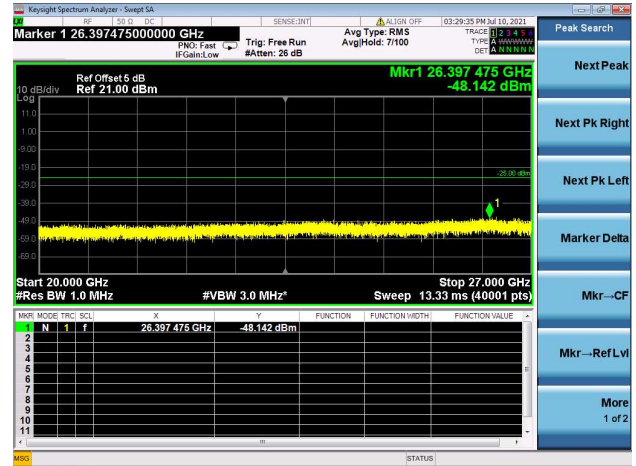

LTE Band 41C CSE

Channel Bandwidth: 10MHz+20MHz

LOW CH/QPSK/1RB0 and 1RB99

LOW CH/QPSK/1RB49 and 1RB0

LOW CH/QPSK/FULL RB

Mid CH/QPSK/1RB0 and 1RB99

Mid CH/QPSK/1RB49 and 1RB0

Mid CH/QPSK/FULL RB

High CH/QPSK/1RB0 and 1RB99

High CH/QPSK/1RB49 and 1RB0

High CH/QPSK/FULL RB

LTE Band 41C CSE

Channel Bandwidth: 15MHz+10MHz

LOW CH/QPSK/1RB0 and 1RB49

LOW CH/QPSK/1RB74 and 1RB0

LOW CH/QPSK/FULL RB