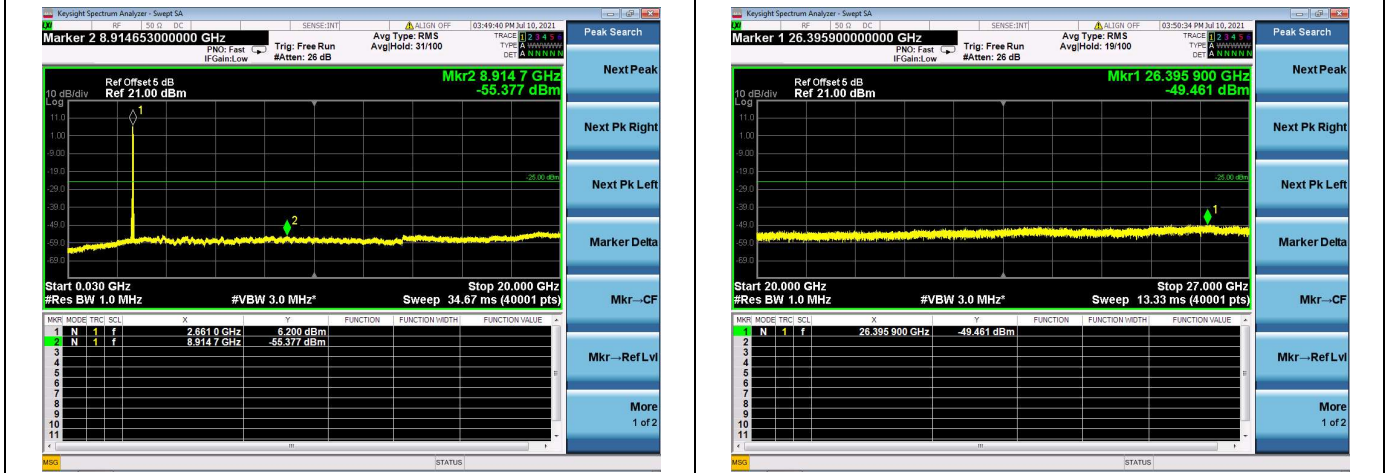

LTE Band 41C CSE

Channel Bandwidth: 10MHz+20MHz

LOW CH/QPSK/1RB0 and 1RB99

LOW CH/QPSK/1RB49 and 1RB0

LOW CH/QPSK/FULL RB

Mid CH/QPSK/1RB0 and 1RB99

Mid CH/QPSK/1RB49 and 1RB0

Mid CH/QPSK/FULL RB

High CH/QPSK/1RB0 and 1RB99

High CH/QPSK/1RB49 and 1RB0

High CH/QPSK/FULL RB

LTE Band 41C CSE

Channel Bandwidth: 15MHz+10MHz

LOW CH/QPSK/1RB0 and 1RB49

LOW CH/QPSK/1RB74 and 1RB0

LOW CH/QPSK/FULL RB