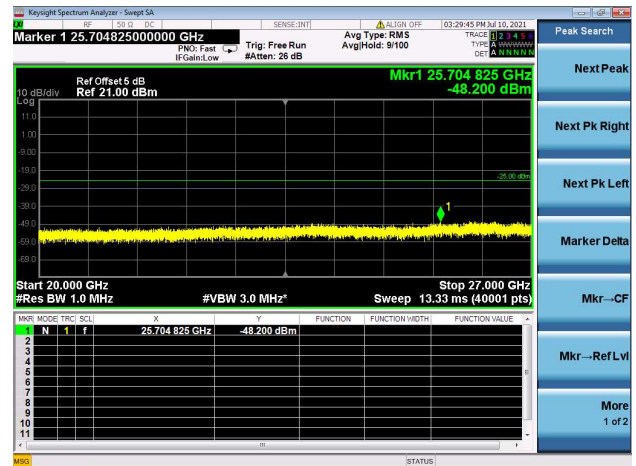

LTE Band 41C CSE

Channel Bandwidth: 10MHz+20MHz

LOW CH/QPSK/1RB0 and 1RB99

LOW CH/QPSK/1RB49 and 1RB0

LOW CH/QPSK/FULL RB

Mid CH/QPSK/1RB0 and 1RB99

Mid CH/QPSK/1RB49 and 1RB0

Mid CH/QPSK/FULL RB

High CH/QPSK/1RB0 and 1RB99

High CH/QPSK/1RB49 and 1RB0

High CH/QPSK/FULL RB

LTE Band 41C CSE

Channel Bandwidth: 15MHz+10MHz

LOW CH/QPSK/1RB0 and 1RB49

LOW CH/QPSK/1RB74 and 1RB0

LOW CH/QPSK/FULL RB

Mid CH/QPSK/1RB0 and 1RB49

Mid CH/QPSK/1RB74 and 1RB0

Mid CH/QPSK/FULL RB