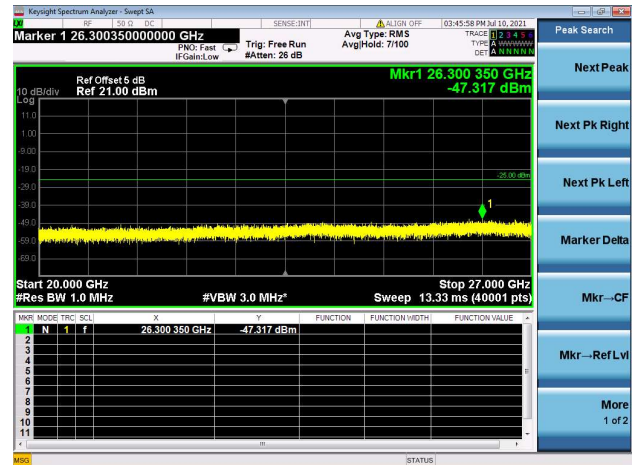

LTE Band 41C CSE

Channel Bandwidth: 10MHz+20MHz

LOW CH/QPSK/1RB0 and 1RB99

LOW CH/QPSK/1RB49 and 1RB0

LOW CH/QPSK/FULL RB

Mid CH/QPSK/1RB0 and 1RB99

Mid CH/QPSK/1RB49 and 1RB0

Mid CH/QPSK/FULL RB

High CH/QPSK/1RB0 and 1RB99

High CH/QPSK/1RB49 and 1RB0

High CH/QPSK/FULL RB

LTE Band 41C CSE

Channel Bandwidth: 15MHz+10MHz

LOW CH/QPSK/1RB0 and 1RB49

LOW CH/QPSK/1RB74 and 1RB0

LOW CH/QPSK/FULL RB