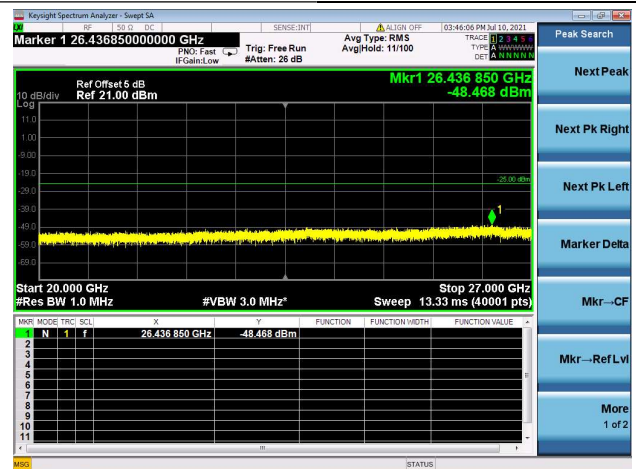

LTE Band 41C CSE

Channel Bandwidth: 10MHz+20MHz

LOW CH/QPSK/1RB0 and 1RB99

LOW CH/QPSK/1RB49 and 1RB0

LOW CH/QPSK/FULL RB

Mid CH/QPSK/1RB0 and 1RB99

Mid CH/QPSK/1RB49 and 1RB0

Mid CH/QPSK/FULL RB

High CH/QPSK/1RB0 and 1RB99

High CH/QPSK/1RB49 and 1RB0

High CH/QPSK/FULL RB

LTE Band 41C CSE

Channel Bandwidth: 15MHz+10MHz

LOW CH/QPSK/1RB0 and 1RB49

LOW CH/QPSK/1RB74 and 1RB0

LOW CH/QPSK/FULL RB