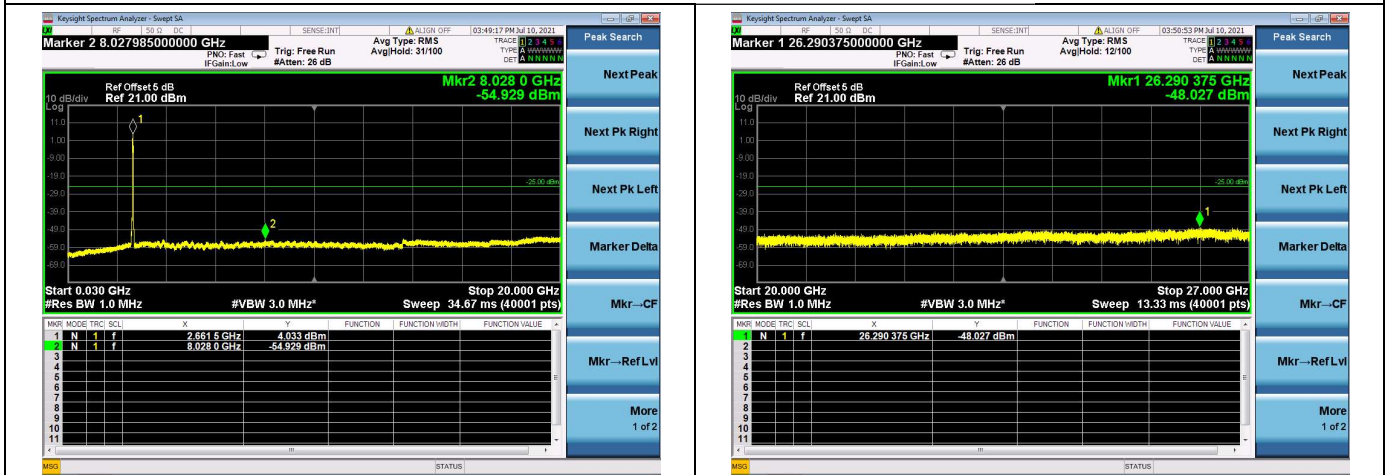

LTE Band 41C CSE

Channel Bandwidth: 10MHz+20MHz

LOW CH/QPSK/1RB0 and 1RB99

LOW CH/QPSK/1RB49 and 1RB0

LOW CH/QPSK/FULL RB

Mid CH/QPSK/1RB0 and 1RB99

Mid CH/QPSK/1RB49 and 1RB0

Mid CH/QPSK/FULL RB

High CH/QPSK/1RB0 and 1RB99

High CH/QPSK/1RB49 and 1RB0

High CH/QPSK/FULL RB

LTE Band 41C CSE

Channel Bandwidth: 15MHz+10MHz

LOW CH/QPSK/1RB0 and 1RB49

LOW CH/QPSK/1RB74 and 1RB0

LOW CH/QPSK/FULL RB