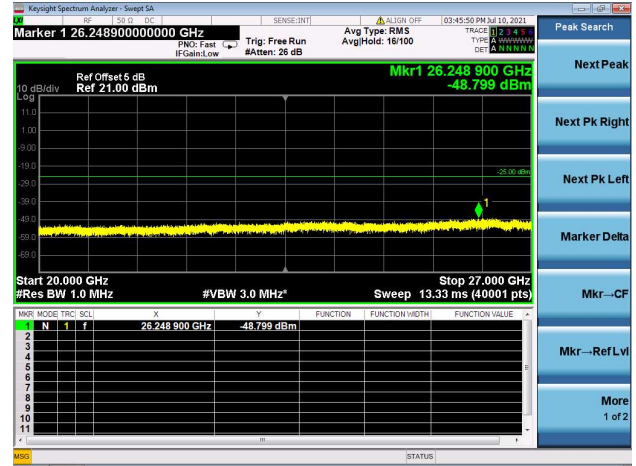

LTE Band 41C CSE

Channel Bandwidth: 10MHz+20MHz

LOW CH/QPSK/1RB0 and 1RB99

LOW CH/QPSK/1RB49 and 1RB0

LOW CH/QPSK/FULL RB

Mid CH/QPSK/1RB0 and 1RB99

Mid CH/QPSK/1RB49 and 1RB0

Mid CH/QPSK/FULL RB

High CH/QPSK/1RB0 and 1RB99

High CH/QPSK/1RB49 and 1RB0

High CH/QPSK/FULL RB

LTE Band 41C CSE

Channel Bandwidth: 15MHz+10MHz

LOW CH/QPSK/1RB0 and 1RB49

LOW CH/QPSK/1RB74 and 1RB0

LOW CH/QPSK/FULL RB