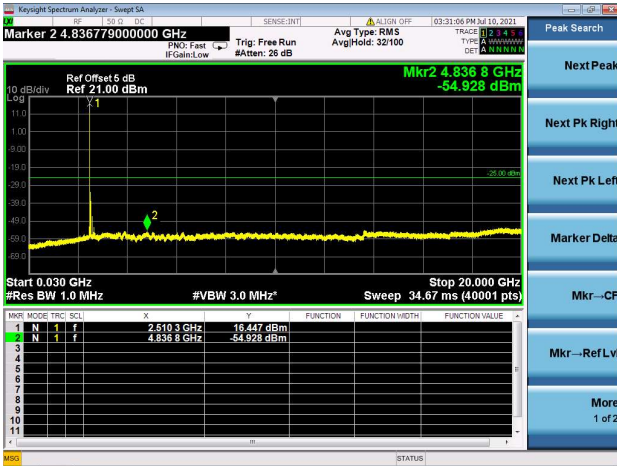

LTE Band 41C CSE

Channel Bandwidth: 10MHz+20MHz

LOW CH/QPSK/1RB0 and 1RB99

LOW CH/QPSK/1RB49 and 1RB0

LOW CH/QPSK/FULL RB

Mid CH/QPSK/1RB0 and 1RB99

Mid CH/QPSK/1RB49 and 1RB0

Mid CH/QPSK/FULL RB

High CH/QPSK/1RB0 and 1RB99

High CH/QPSK/1RB49 and 1RB0

High CH/QPSK/FULL RB

LTE Band 41C CSE

Channel Bandwidth: 15MHz+10MHz

LOW CH/QPSK/1RB0 and 1RB49

LOW CH/QPSK/1RB74 and 1RB0

LOW CH/QPSK/FULL RB

Mid CH/QPSK/1RB0 and 1RB49

Mid CH/QPSK/1RB74 and 1RB0

Mid CH/QPSK/FULL RB