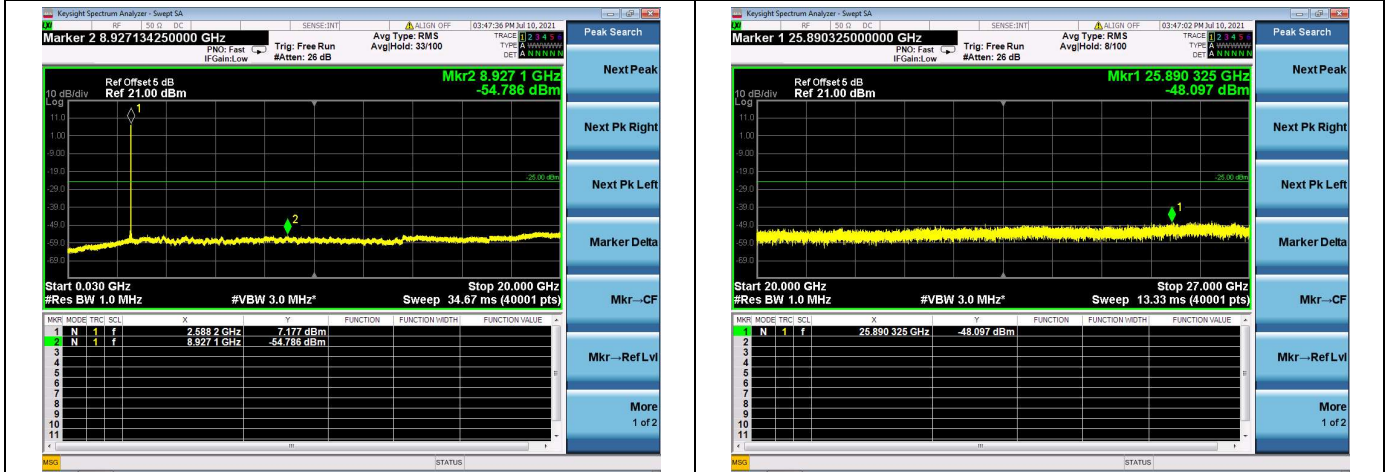

LTE Band 41C CSE

Channel Bandwidth: 10MHz+20MHz

LOW CH/QPSK/1RB0 and 1RB99

LOW CH/QPSK/1RB49 and 1RB0

LOW CH/QPSK/FULL RB

Mid CH/QPSK/1RB0 and 1RB99

Mid CH/QPSK/1RB49 and 1RB0

Mid CH/QPSK/FULL RB

High CH/QPSK/1RB0 and 1RB99

High CH/QPSK/1RB49 and 1RB0

High CH/QPSK/FULL RB

LTE Band 41C CSE

Channel Bandwidth: 15MHz+10MHz

LOW CH/QPSK/1RB0 and 1RB49

LOW CH/QPSK/1RB74 and 1RB0

LOW CH/QPSK/FULL RB