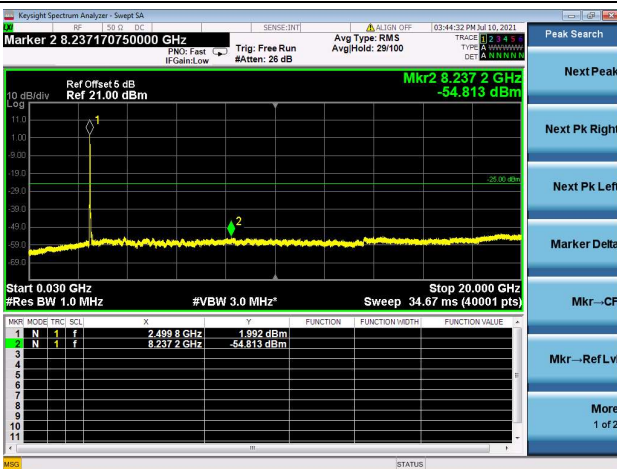

LTE Band 41C CSE

Channel Bandwidth: 10MHz+20MHz

LOW CH/QPSK/1RB0 and 1RB99

LOW CH/QPSK/1RB49 and 1RB0

LOW CH/QPSK/FULL RB

Mid CH/QPSK/1RB0 and 1RB99

Mid CH/QPSK/1RB49 and 1RB0

Mid CH/QPSK/FULL RB

High CH/QPSK/1RB0 and 1RB99

High CH/QPSK/1RB49 and 1RB0

High CH/QPSK/FULL RB

LTE Band 41C CSE

Channel Bandwidth: 15MHz+10MHz

LOW CH/QPSK/1RB0 and 1RB49

LOW CH/QPSK/1RB74 and 1RB0

LOW CH/QPSK/FULL RB