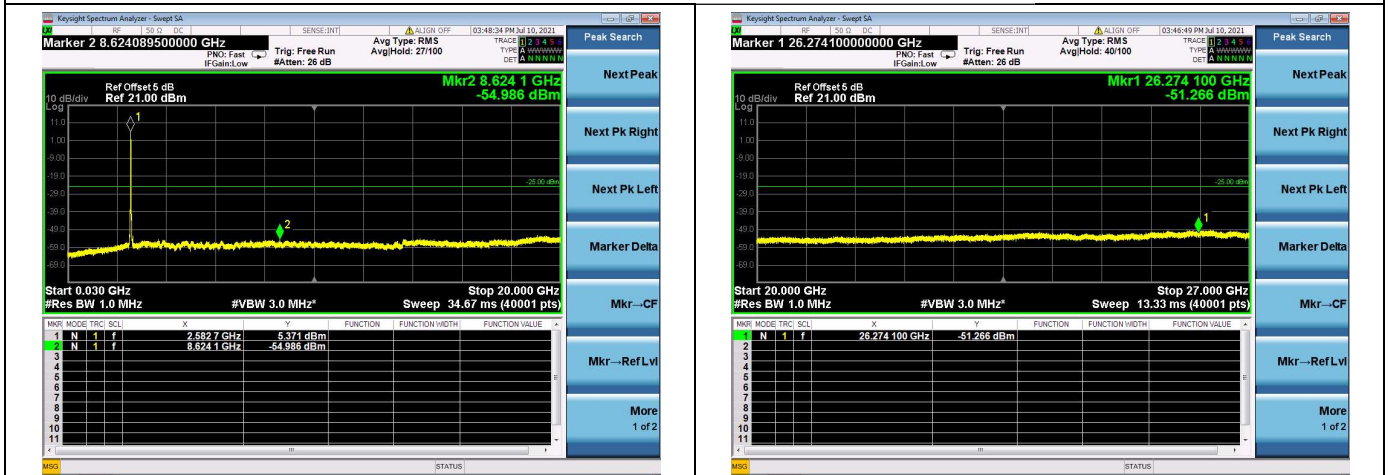

LTE Band 41C CSE

Channel Bandwidth: 10MHz+20MHz

LOW CH/QPSK/1RB0 and 1RB99

LOW CH/QPSK/1RB49 and 1RB0

LOW CH/QPSK/FULL RB

Mid CH/QPSK/1RB0 and 1RB99

Mid CH/QPSK/1RB49 and 1RB0

Mid CH/QPSK/FULL RB

High CH/QPSK/1RB0 and 1RB99

High CH/QPSK/1RB49 and 1RB0

High CH/QPSK/FULL RB

LTE Band 41C CSE

Channel Bandwidth: 15MHz+10MHz

LOW CH/QPSK/1RB0 and 1RB49

LOW CH/QPSK/1RB74 and 1RB0

LOW CH/QPSK/FULL RB