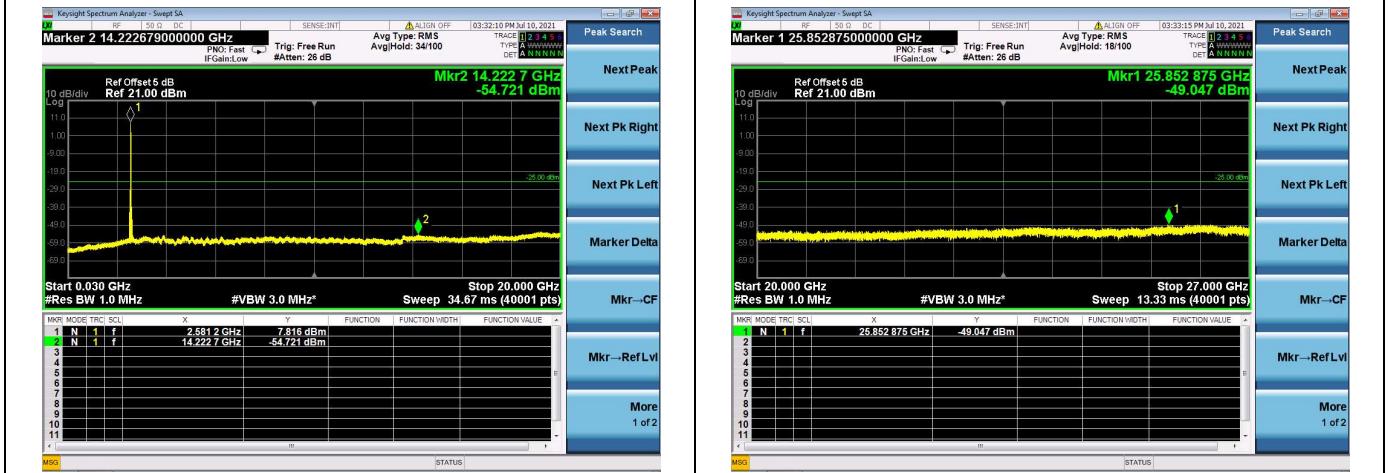

LTE Band 41C CSE

Channel Bandwidth: 10MHz+20MHz

LOW CH/QPSK/1RB0 and 1RB99

LOW CH/QPSK/1RB49 and 1RB0

LOW CH/QPSK/FULL RB

Mid CH/QPSK/1RB0 and 1RB99

Mid CH/QPSK/1RB49 and 1RB0

Mid CH/QPSK/FULL RB

High CH/QPSK/1RB0 and 1RB99

High CH/QPSK/1RB49 and 1RB0

High CH/QPSK/FULL RB

LTE Band 41C CSE

Channel Bandwidth: 15MHz+10MHz

LOW CH/QPSK/1RB0 and 1RB49

LOW CH/QPSK/1RB74 and 1RB0

LOW CH/QPSK/FULL RB

Mid CH/QPSK/1RB0 and 1RB49

Mid CH/QPSK/1RB74 and 1RB0

Mid CH/QPSK/FULL RB