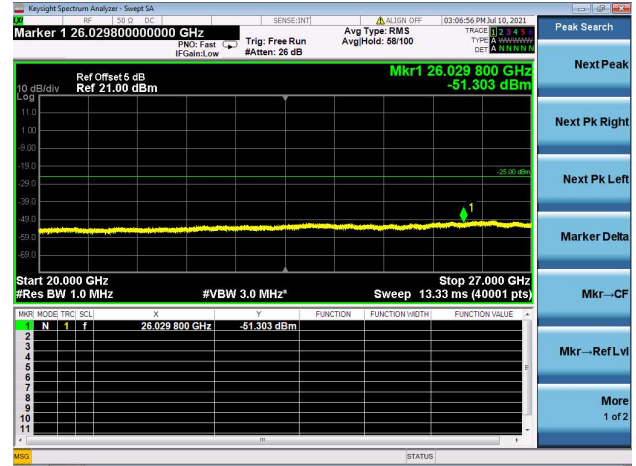

Mid CH/QPSK/1RB0 and 1RB99

Mid CH/QPSK/1RB24 and 1RB0

Mid CH/QPSK/FULL RB

High CH/QPSK/1RB0 and 1RB99

High CH/QPSK/1RB24 and 1RB0

High CH/QPSK/FULL RB

LTE Band 41C CSE

Channel Bandwidth: 10MHz+15MHz

LOW CH/QPSK/1RB0 and 1RB74

LOW CH/QPSK/1RB49 and 1RB0

LOW CH/QPSK/FULL RB

Mid CH/QPSK/1RB0 and 1RB74

Mid CH/QPSK/1RB49 and 1RB0

Mid CH/QPSK/FULL RB

High CH/QPSK/1RB0 and 1RB74

High CH/QPSK/1RB49 and 1RB0

High CH/QPSK/FULL RB