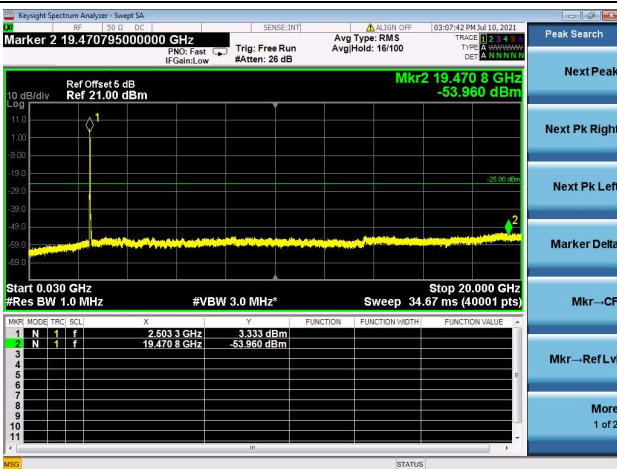

Mid CH/QPSK/1RB0 and 1RB99

Mid CH/QPSK/1RB24 and 1RB0

Mid CH/QPSK/FULL RB

High CH/QPSK/1RB0 and 1RB99

High CH/QPSK/1RB24 and 1RB0

High CH/QPSK/FULL RB

LTE Band 41C CSE

Channel Bandwidth: 10MHz+15MHz

LOW CH/QPSK/1RB0 and 1RB74

LOW CH/QPSK/1RB49 and 1RB0

LOW CH/QPSK/FULL RB

Mid CH/QPSK/1RB0 and 1RB74

Mid CH/QPSK/1RB49 and 1RB0

Mid CH/QPSK/FULL RB

High CH/QPSK/1RB0 and 1RB74

High CH/QPSK/1RB49 and 1RB0

High CH/QPSK/FULL RB