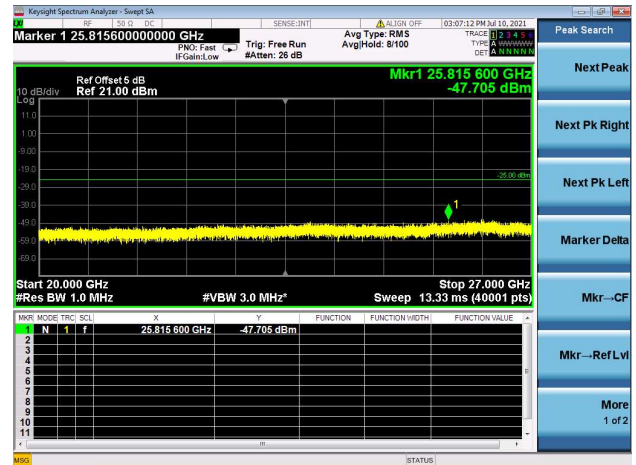

Mid CH/QPSK/1RB0 and 1RB99

Mid CH/QPSK/1RB24 and 1RB0

Mid CH/QPSK/FULL RB

High CH/QPSK/1RB0 and 1RB99

High CH/QPSK/1RB24 and 1RB0

High CH/QPSK/FULL RB

LTE Band 41C CSE

Channel Bandwidth: 10MHz+15MHz

LOW CH/QPSK/1RB0 and 1RB74

LOW CH/QPSK/1RB49 and 1RB0

LOW CH/QPSK/FULL RB

Mid CH/QPSK/1RB0 and 1RB74

Mid CH/QPSK/1RB49 and 1RB0

Mid CH/QPSK/FULL RB

High CH/QPSK/1RB0 and 1RB74

High CH/QPSK/1RB49 and 1RB0

High CH/QPSK/FULL RB