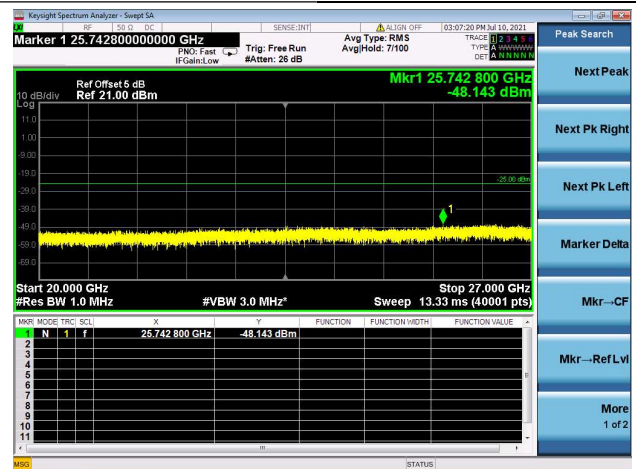

Mid CH/QPSK/1RB0 and 1RB99

Mid CH/QPSK/1RB24 and 1RB0

Mid CH/QPSK/FULL RB

High CH/QPSK/1RB0 and 1RB99

High CH/QPSK/1RB24 and 1RB0

High CH/QPSK/FULL RB

LTE Band 41C CSE

Channel Bandwidth: 10MHz+15MHz

LOW CH/QPSK/1RB0 and 1RB74

LOW CH/QPSK/1RB49 and 1RB0

LOW CH/QPSK/FULL RB

Mid CH/QPSK/1RB0 and 1RB74

Mid CH/QPSK/1RB49 and 1RB0

Mid CH/QPSK/FULL RB

High CH/QPSK/1RB0 and 1RB74

High CH/QPSK/1RB49 and 1RB0

High CH/QPSK/FULL RB