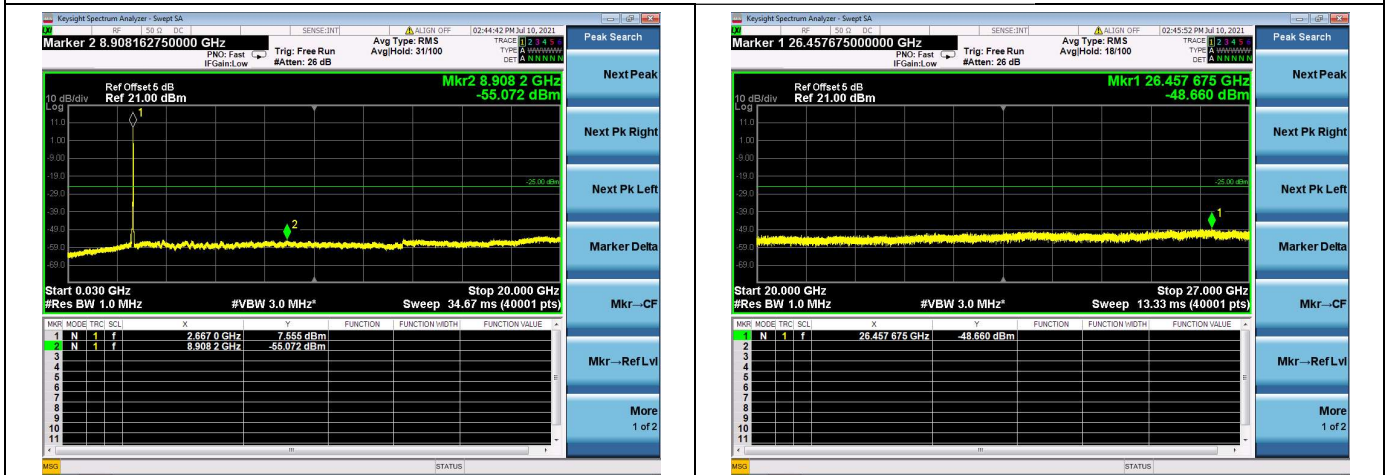

Mid CH/QPSK/1RB0 and 1RB99

Mid CH/QPSK/1RB24 and 1RB0

Mid CH/QPSK/FULL RB

High CH/QPSK/1RB0 and 1RB99

High CH/QPSK/1RB24 and 1RB0

High CH/QPSK/FULL RB

LTE Band 41C CSE

Channel Bandwidth: 10MHz+15MHz

LOW CH/QPSK/1RB0 and 1RB74

LOW CH/QPSK/1RB49 and 1RB0

LOW CH/QPSK/FULL RB

Mid CH/QPSK/1RB0 and 1RB74

Mid CH/QPSK/1RB49 and 1RB0

Mid CH/QPSK/FULL RB

High CH/QPSK/1RB0 and 1RB74

High CH/QPSK/1RB49 and 1RB0

High CH/QPSK/FULL RB