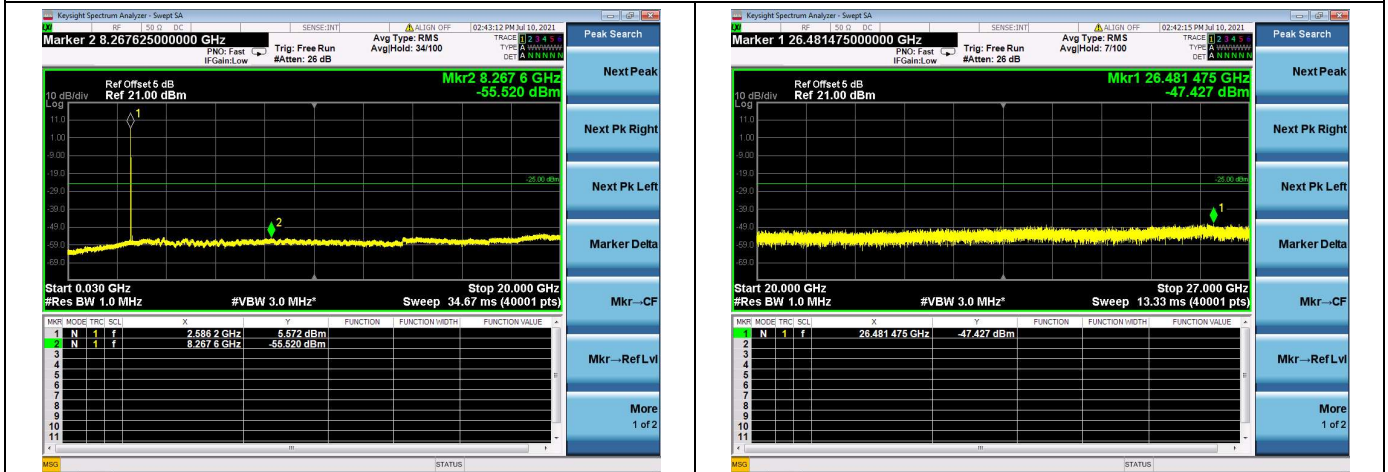

Mid CH/QPSK/1RB0 and 1RB99

Mid CH/QPSK/1RB24 and 1RB0

Mid CH/QPSK/FULL RB

High CH/QPSK/1RB0 and 1RB99

High CH/QPSK/1RB24 and 1RB0

High CH/QPSK/FULL RB

LTE Band 41C CSE

Channel Bandwidth: 10MHz+15MHz

LOW CH/QPSK/1RB0 and 1RB74

LOW CH/QPSK/1RB49 and 1RB0

LOW CH/QPSK/FULL RB

Mid CH/QPSK/1RB0 and 1RB74

Mid CH/QPSK/1RB49 and 1RB0

Mid CH/QPSK/FULL RB

High CH/QPSK/1RB0 and 1RB74

High CH/QPSK/1RB49 and 1RB0

High CH/QPSK/FULL RB