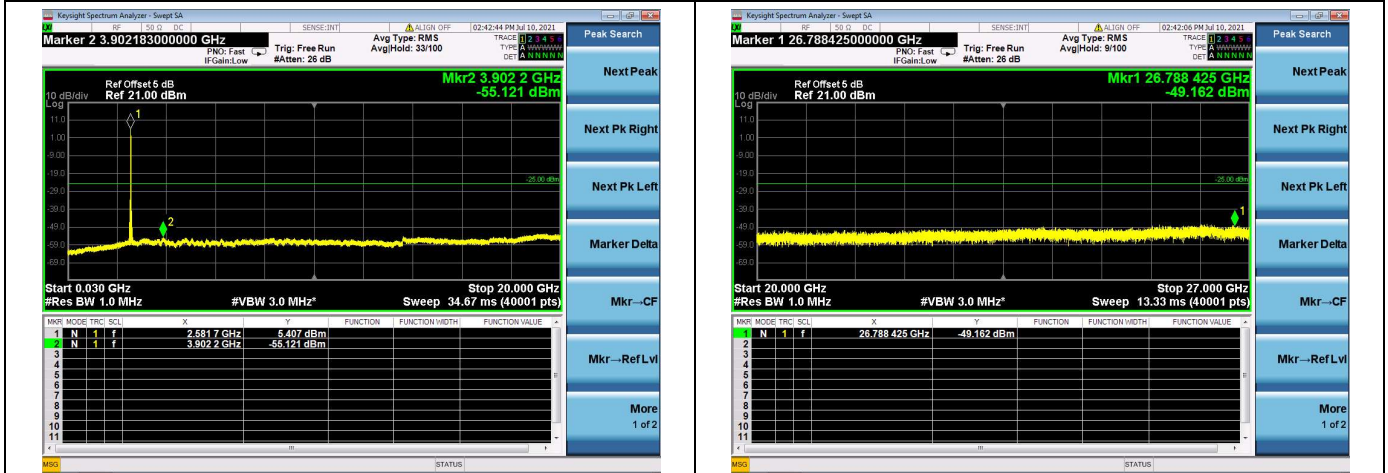

Mid CH/QPSK/1RB0 and 1RB99

Mid CH/QPSK/1RB24 and 1RB0

Mid CH/QPSK/FULL RB

High CH/QPSK/1RB0 and 1RB99

High CH/QPSK/1RB24 and 1RB0

High CH/QPSK/FULL RB

LTE Band 41C CSE

Channel Bandwidth: 10MHz+15MHz

LOW CH/QPSK/1RB0 and 1RB74

LOW CH/QPSK/1RB49 and 1RB0

LOW CH/QPSK/FULL RB

Mid CH/QPSK/1RB0 and 1RB74

Mid CH/QPSK/1RB49 and 1RB0

Mid CH/QPSK/FULL RB

High CH/QPSK/1RB0 and 1RB74

High CH/QPSK/1RB49 and 1RB0

High CH/QPSK/FULL RB