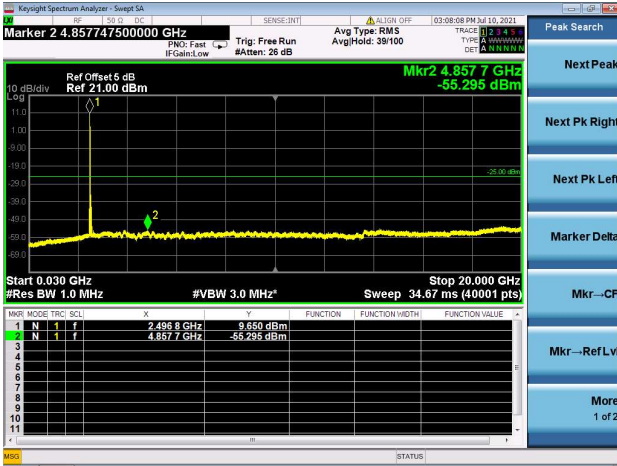

Mid CH/QPSK/1RB0 and 1RB99

Mid CH/QPSK/1RB24 and 1RB0

Mid CH/QPSK/FULL RB

High CH/QPSK/1RB0 and 1RB99

High CH/QPSK/1RB24 and 1RB0

High CH/QPSK/FULL RB

LTE Band 41C CSE

Channel Bandwidth: 10MHz+15MHz

LOW CH/QPSK/1RB0 and 1RB74

LOW CH/QPSK/1RB49 and 1RB0

LOW CH/QPSK/FULL RB

Mid CH/QPSK/1RB0 and 1RB74

Mid CH/QPSK/1RB49 and 1RB0

Mid CH/QPSK/FULL RB

High CH/QPSK/1RB0 and 1RB74

High CH/QPSK/1RB49 and 1RB0

High CH/QPSK/FULL RB