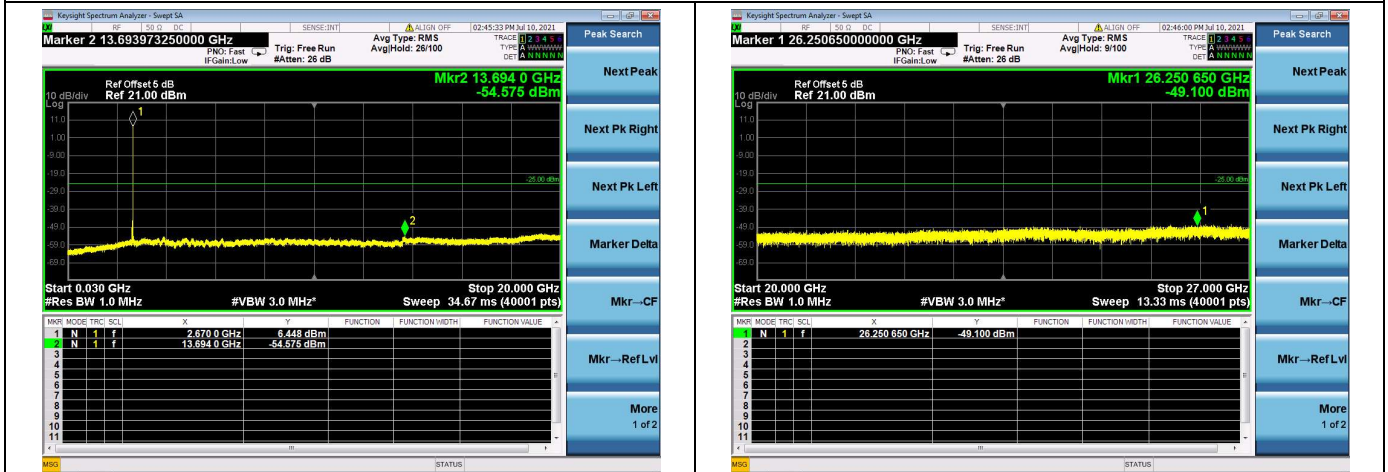

Mid CH/QPSK/1RB0 and 1RB99

Mid CH/QPSK/1RB24 and 1RB0

Mid CH/QPSK/FULL RB

High CH/QPSK/1RB0 and 1RB99

High CH/QPSK/1RB24 and 1RB0

High CH/QPSK/FULL RB

LTE Band 41C CSE

Channel Bandwidth: 10MHz+15MHz

LOW CH/QPSK/1RB0 and 1RB74

LOW CH/QPSK/1RB49 and 1RB0

LOW CH/QPSK/FULL RB

Mid CH/QPSK/1RB0 and 1RB74

Mid CH/QPSK/1RB49 and 1RB0

Mid CH/QPSK/FULL RB

High CH/QPSK/1RB0 and 1RB74

High CH/QPSK/1RB49 and 1RB0

High CH/QPSK/FULL RB