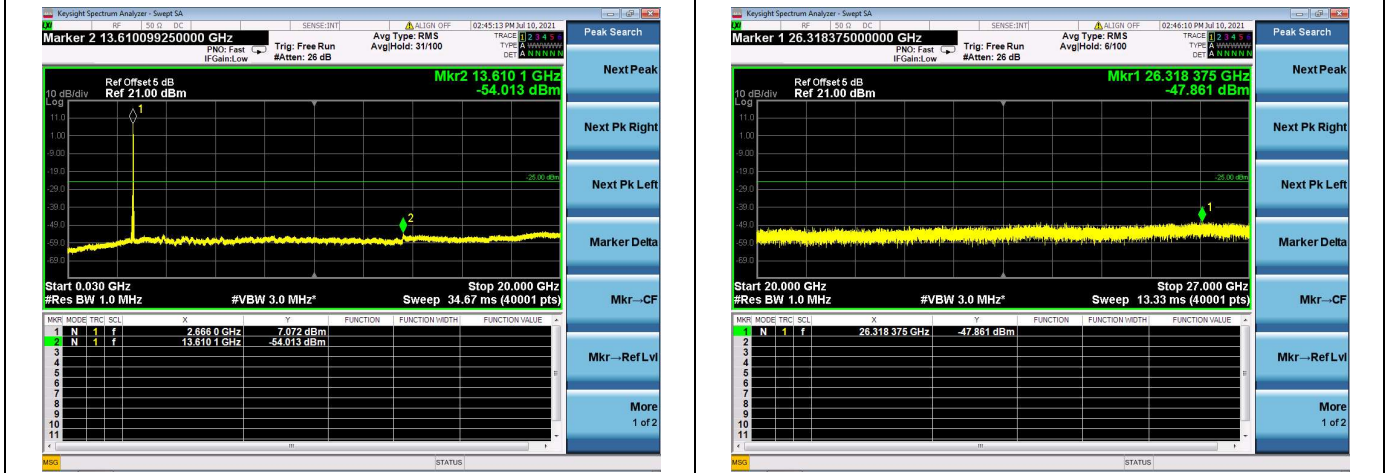

Mid CH/QPSK/1RB0 and 1RB99

Mid CH/QPSK/1RB24 and 1RB0

Mid CH/QPSK/FULL RB

High CH/QPSK/1RB0 and 1RB99

High CH/QPSK/1RB24 and 1RB0

High CH/QPSK/FULL RB

LTE Band 41C CSE

Channel Bandwidth: 10MHz+15MHz

LOW CH/QPSK/1RB0 and 1RB74

LOW CH/QPSK/1RB49 and 1RB0

LOW CH/QPSK/FULL RB

Mid CH/QPSK/1RB0 and 1RB74

Mid CH/QPSK/1RB49 and 1RB0

Mid CH/QPSK/FULL RB

High CH/QPSK/1RB0 and 1RB74

High CH/QPSK/1RB49 and 1RB0

High CH/QPSK/FULL RB