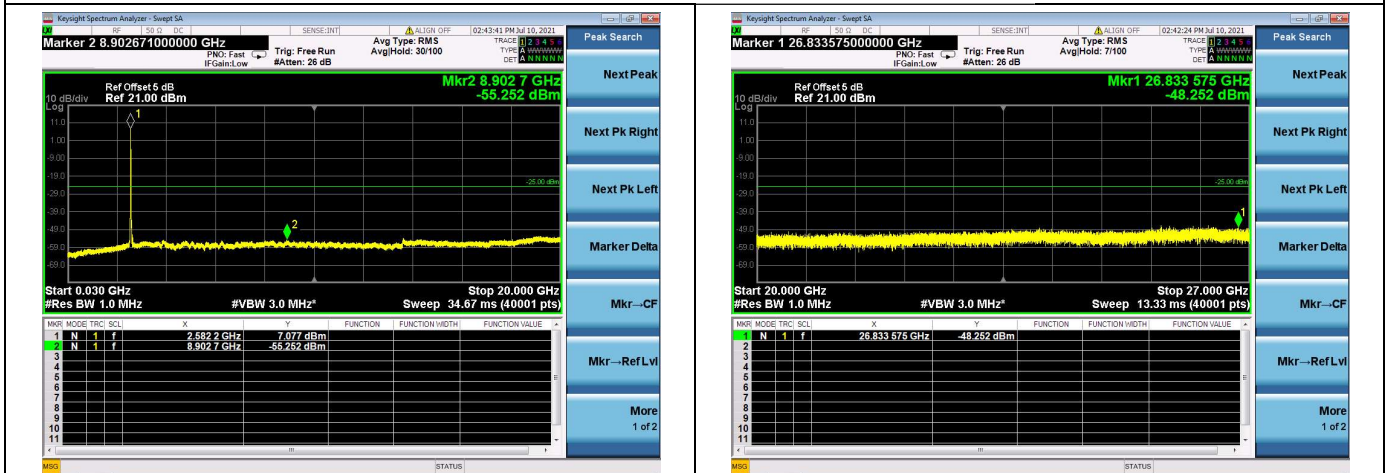

Mid CH/QPSK/1RB0 and 1RB99

Mid CH/QPSK/1RB24 and 1RB0

Mid CH/QPSK/FULL RB

High CH/QPSK/1RB0 and 1RB99

High CH/QPSK/1RB24 and 1RB0

High CH/QPSK/FULL RB

LTE Band 41C CSE

Channel Bandwidth: 10MHz+15MHz

LOW CH/QPSK/1RB0 and 1RB74

LOW CH/QPSK/1RB49 and 1RB0

LOW CH/QPSK/FULL RB

Mid CH/QPSK/1RB0 and 1RB74

Mid CH/QPSK/1RB49 and 1RB0

Mid CH/QPSK/FULL RB

High CH/QPSK/1RB0 and 1RB74

High CH/QPSK/1RB49 and 1RB0

High CH/QPSK/FULL RB