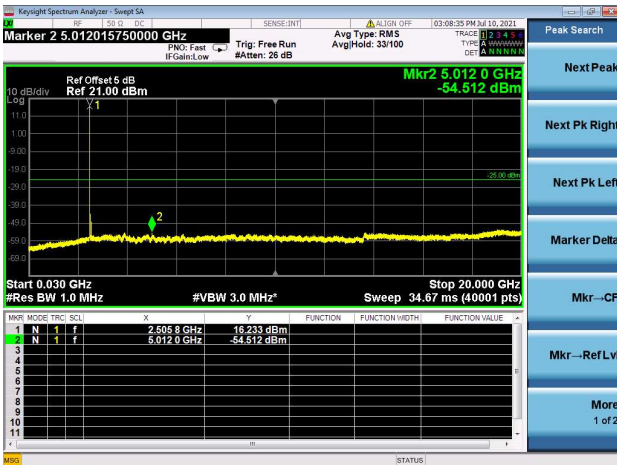

Mid CH/QPSK/1RB0 and 1RB99

Mid CH/QPSK/1RB24 and 1RB0

Mid CH/QPSK/FULL RB

High CH/QPSK/1RB0 and 1RB99

High CH/QPSK/1RB24 and 1RB0

High CH/QPSK/FULL RB

LTE Band 41C CSE

Channel Bandwidth: 10MHz+15MHz

LOW CH/QPSK/1RB0 and 1RB74

LOW CH/QPSK/1RB49 and 1RB0

LOW CH/QPSK/FULL RB

Mid CH/QPSK/1RB0 and 1RB74

Mid CH/QPSK/1RB49 and 1RB0

Mid CH/QPSK/FULL RB

High CH/QPSK/1RB0 and 1RB74

High CH/QPSK/1RB49 and 1RB0

High CH/QPSK/FULL RB