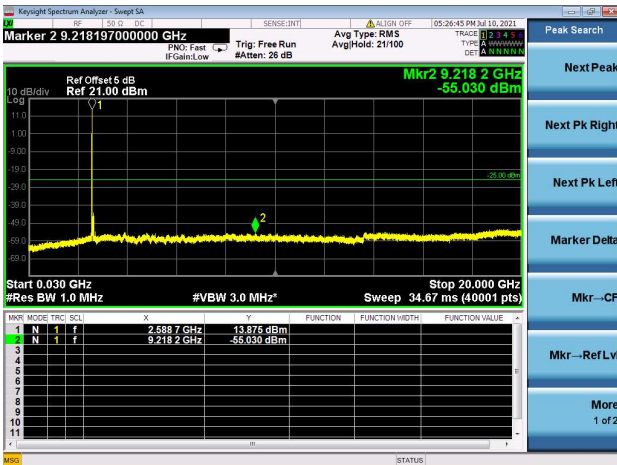

High CH/QPSK/1RB0 and 1RB74

High CH/QPSK/1RB74 and 1RB0

High CH/QPSK/FULL RB

LTE Band 38C CSE

Channel Bandwidth: 20MHz+20MHz

LOW CH/QPSK/1RB0 and 1RB99

LOW CH/QPSK/1RB99 and 1RB0

LOW CH/QPSK/FULL RB

Mid CH/QPSK/1RB0 and 1RB99

Mid CH/QPSK/1RB74 and 1RB0

Mid CH/QPSK/FULL RB

High CH/QPSK/1RB0 and 1RB99

High CH/QPSK/1RB99 and 1RB0

High CH/QPSK/FULL RB

LTE Band 41C CSE

Channel Bandwidth: 5MHz+20MHz