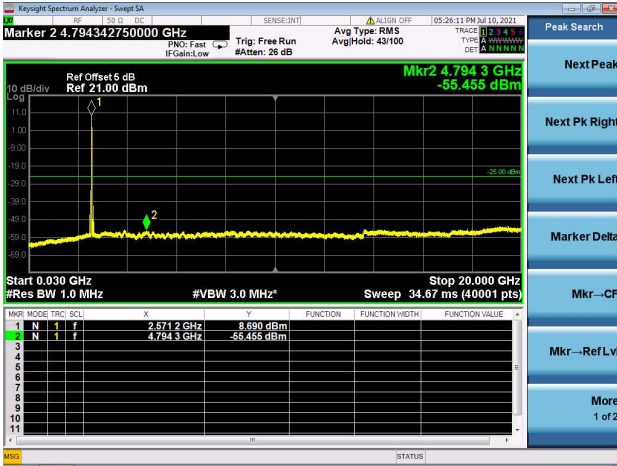

High CH/QPSK/1RB0 and 1RB74

High CH/QPSK/1RB74 and 1RB0

High CH/QPSK/FULL RB

LTE Band 38C CSE

Channel Bandwidth: 20MHz+20MHz

LOW CH/QPSK/1RB0 and 1RB99

LOW CH/QPSK/1RB99 and 1RB0

LOW CH/QPSK/FULL RB

Mid CH/QPSK/1RB0 and 1RB99

Mid CH/QPSK/1RB74 and 1RB0

Mid CH/QPSK/FULL RB

High CH/QPSK/1RB0 and 1RB99

High CH/QPSK/1RB99 and 1RB0

High CH/QPSK/FULL RB

LTE Band 41C CSE

Channel Bandwidth: 5MHz+20MHz