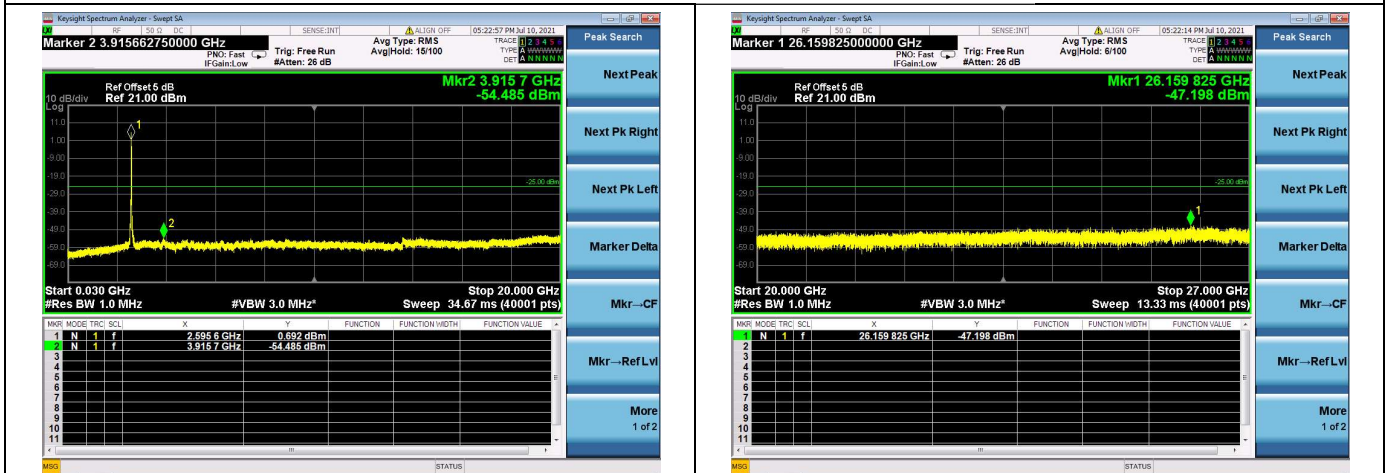

High CH/QPSK/1RB0 and 1RB74

High CH/QPSK/1RB74 and 1RB0

High CH/QPSK/FULL RB

LTE Band 38C CSE

Channel Bandwidth: 20MHz+20MHz

LOW CH/QPSK/1RB0 and 1RB99

LOW CH/QPSK/1RB99 and 1RB0

LOW CH/QPSK/FULL RB

Mid CH/QPSK/1RB0 and 1RB99

Mid CH/QPSK/1RB74 and 1RB0

Mid CH/QPSK/FULL RB

High CH/QPSK/1RB0 and 1RB99

High CH/QPSK/1RB99 and 1RB0

High CH/QPSK/FULL RB

LTE Band 41C CSE

Channel Bandwidth: 5MHz+20MHz