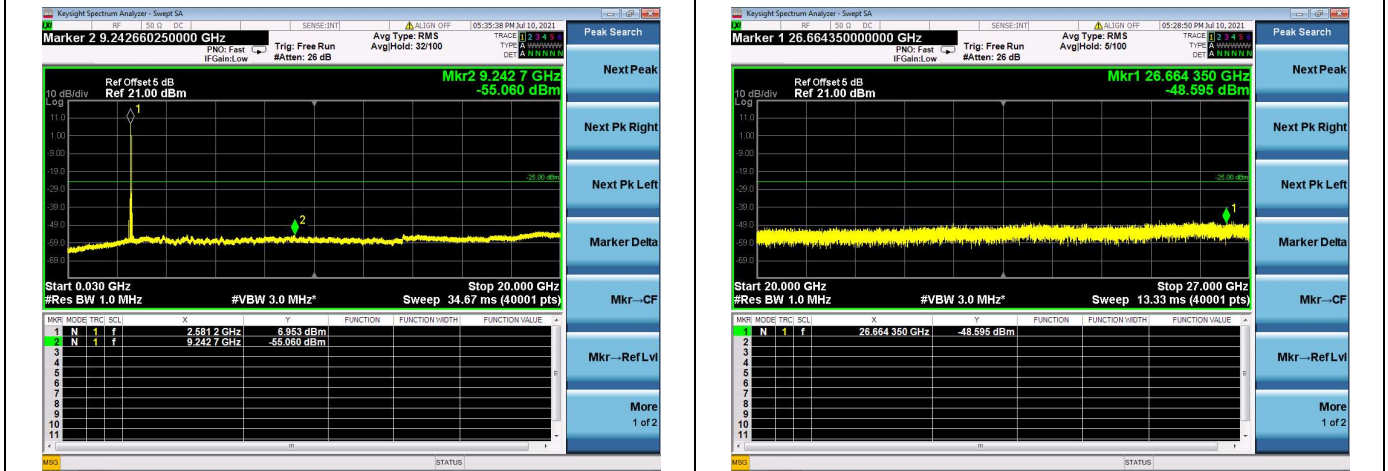

High CH/QPSK/1RB0 and 1RB74

High CH/QPSK/1RB74 and 1RB0

High CH/QPSK/FULL RB

LTE Band 38C CSE

Channel Bandwidth: 20MHz+20MHz

LOW CH/QPSK/1RB0 and 1RB99

LOW CH/QPSK/1RB99 and 1RB0

LOW CH/QPSK/FULL RB

Mid CH/QPSK/1RB0 and 1RB99

Mid CH/QPSK/1RB74 and 1RB0

Mid CH/QPSK/FULL RB

High CH/QPSK/1RB0 and 1RB99

High CH/QPSK/1RB99 and 1RB0

High CH/QPSK/FULL RB

LTE Band 41C CSE

Channel Bandwidth: 5MHz+20MHz

LOW CH/QPSK/1RB0 and 1RB99

LOW CH/QPSK/1RB24 and 1RB0

LOW CH/QPSK/FULL RB