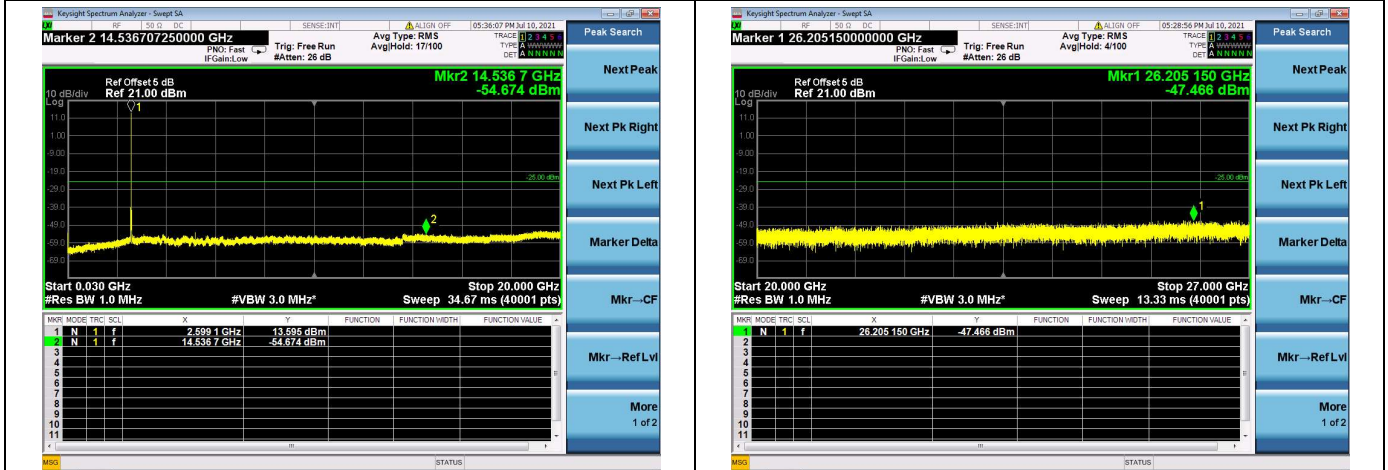

High CH/QPSK/1RB0 and 1RB74

High CH/QPSK/1RB74 and 1RB0

High CH/QPSK/FULL RB

LTE Band 38C CSE

Channel Bandwidth: 20MHz+20MHz

LOW CH/QPSK/1RB0 and 1RB99

LOW CH/QPSK/1RB99 and 1RB0

LOW CH/QPSK/FULL RB

Mid CH/QPSK/1RB0 and 1RB99

Mid CH/QPSK/1RB74 and 1RB0

Mid CH/QPSK/FULL RB

High CH/QPSK/1RB0 and 1RB99

High CH/QPSK/1RB99 and 1RB0

High CH/QPSK/FULL RB

LTE Band 41C CSE

Channel Bandwidth: 5MHz+20MHz

LOW CH/QPSK/1RB0 and 1RB99

LOW CH/QPSK/1RB24 and 1RB0

LOW CH/QPSK/FULL RB