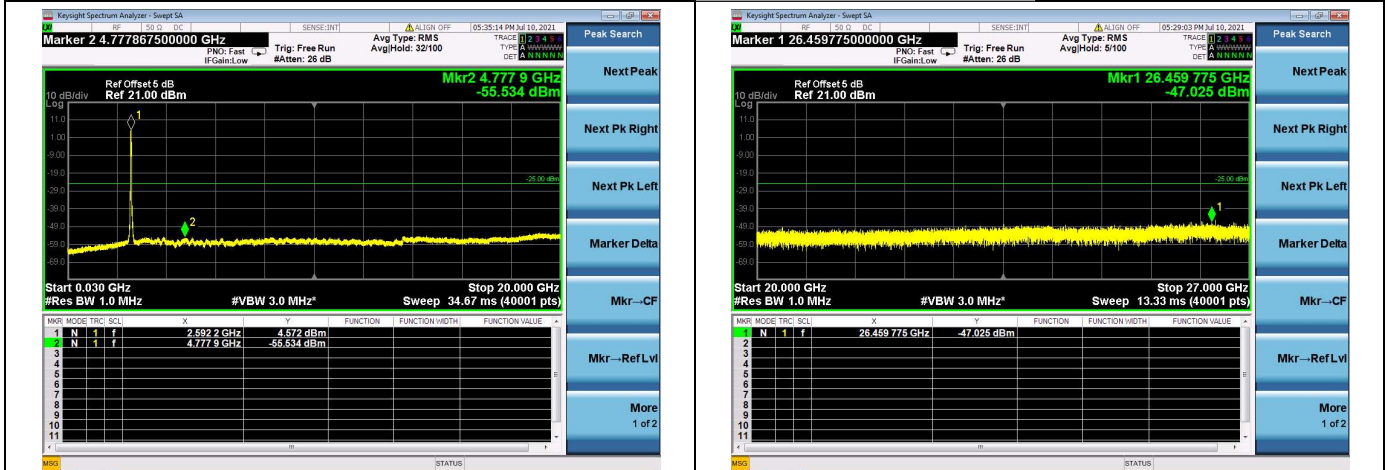

High CH/QPSK/1RB0 and 1RB74

High CH/QPSK/1RB74 and 1RB0

High CH/QPSK/FULL RB

LTE Band 38C CSE

Channel Bandwidth: 20MHz+20MHz

LOW CH/QPSK/1RB0 and 1RB99

LOW CH/QPSK/1RB99 and 1RB0

LOW CH/QPSK/FULL RB

Mid CH/QPSK/1RB0 and 1RB99

Mid CH/QPSK/1RB74 and 1RB0

Mid CH/QPSK/FULL RB

High CH/QPSK/1RB0 and 1RB99

High CH/QPSK/1RB99 and 1RB0

High CH/QPSK/FULL RB

LTE Band 41C CSE

Channel Bandwidth: 5MHz+20MHz

LOW CH/QPSK/1RB0 and 1RB99

LOW CH/QPSK/1RB24 and 1RB0

LOW CH/QPSK/FULL RB