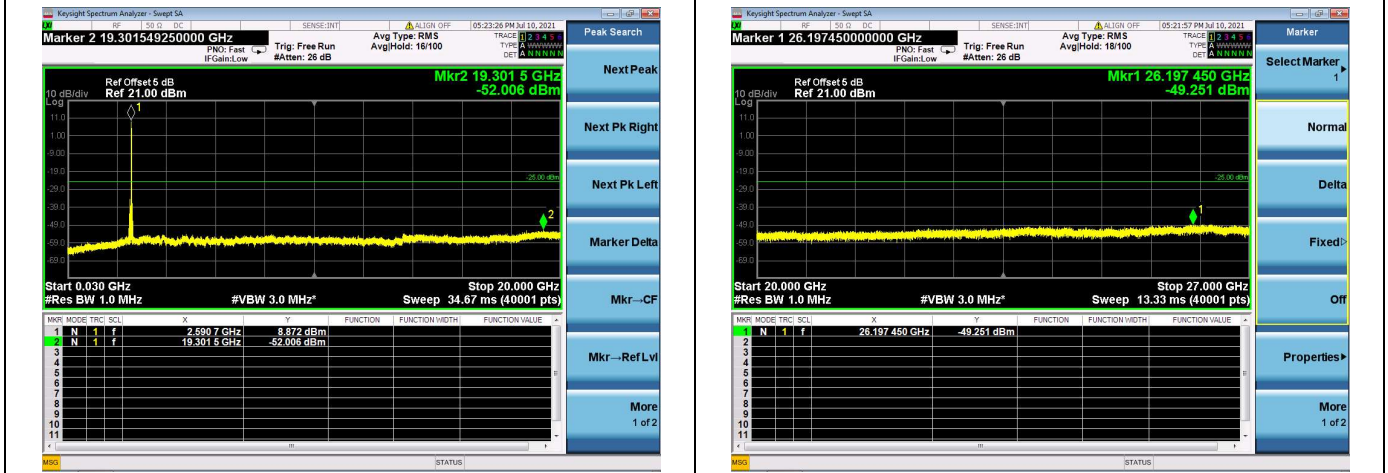

High CH/QPSK/1RB0 and 1RB74

High CH/QPSK/1RB74 and 1RB0

High CH/QPSK/FULL RB

LTE Band 38C CSE

Channel Bandwidth: 20MHz+20MHz

LOW CH/QPSK/1RB0 and 1RB99

LOW CH/QPSK/1RB99 and 1RB0

LOW CH/QPSK/FULL RB

Mid CH/QPSK/1RB0 and 1RB99

Mid CH/QPSK/1RB74 and 1RB0

Mid CH/QPSK/FULL RB

High CH/QPSK/1RB0 and 1RB99

High CH/QPSK/1RB99 and 1RB0

High CH/QPSK/FULL RB

LTE Band 41C CSE

Channel Bandwidth: 5MHz+20MHz