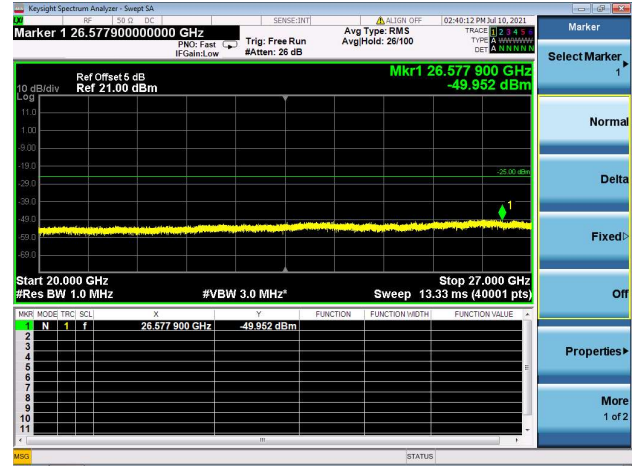

High CH/QPSK/1RB0 and 1RB74

High CH/QPSK/1RB74 and 1RB0

High CH/QPSK/FULL RB

LTE Band 38C CSE

Channel Bandwidth: 20MHz+20MHz

LOW CH/QPSK/1RB0 and 1RB99

LOW CH/QPSK/1RB99 and 1RB0

LOW CH/QPSK/FULL RB

Mid CH/QPSK/1RB0 and 1RB99

Mid CH/QPSK/1RB74 and 1RB0

Mid CH/QPSK/FULL RB

High CH/QPSK/1RB0 and 1RB99

High CH/QPSK/1RB99 and 1RB0

High CH/QPSK/FULL RB

LTE Band 41C CSE

Channel Bandwidth: 5MHz+20MHz

LOW CH/QPSK/1RB0 and 1RB99

LOW CH/QPSK/1RB24 and 1RB0

LOW CH/QPSK/FULL RB