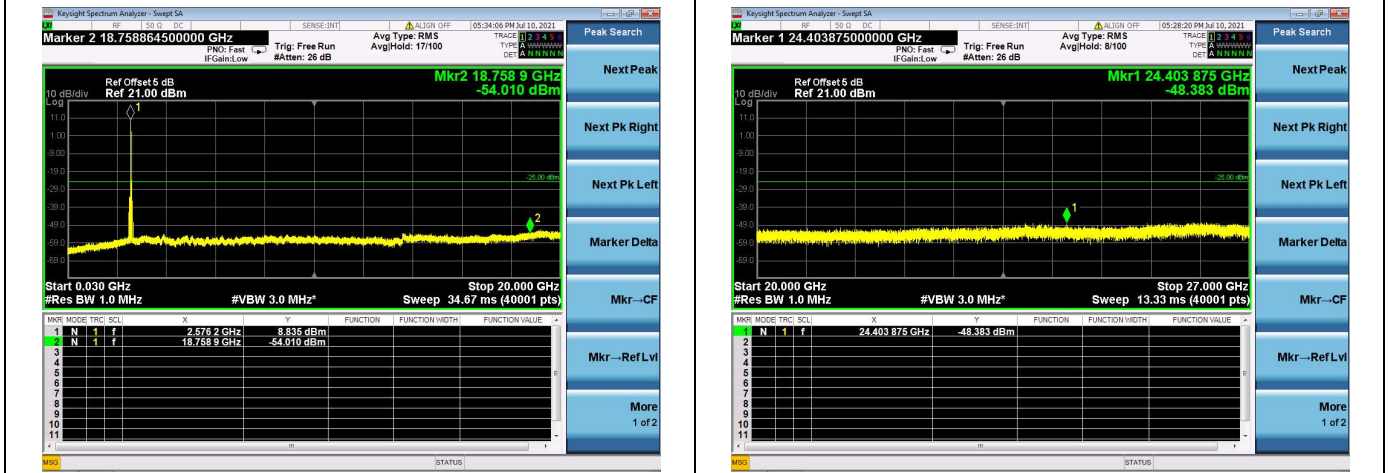

High CH/QPSK/1RB0 and 1RB74

High CH/QPSK/1RB74 and 1RB0

High CH/QPSK/FULL RB

LTE Band 38C CSE

Channel Bandwidth: 20MHz+20MHz

LOW CH/QPSK/1RB0 and 1RB99

LOW CH/QPSK/1RB99 and 1RB0

LOW CH/QPSK/FULL RB

Mid CH/QPSK/1RB0 and 1RB99

Mid CH/QPSK/1RB74 and 1RB0

Mid CH/QPSK/FULL RB

High CH/QPSK/1RB0 and 1RB99

High CH/QPSK/1RB99 and 1RB0

High CH/QPSK/FULL RB

LTE Band 41C CSE

Channel Bandwidth: 5MHz+20MHz