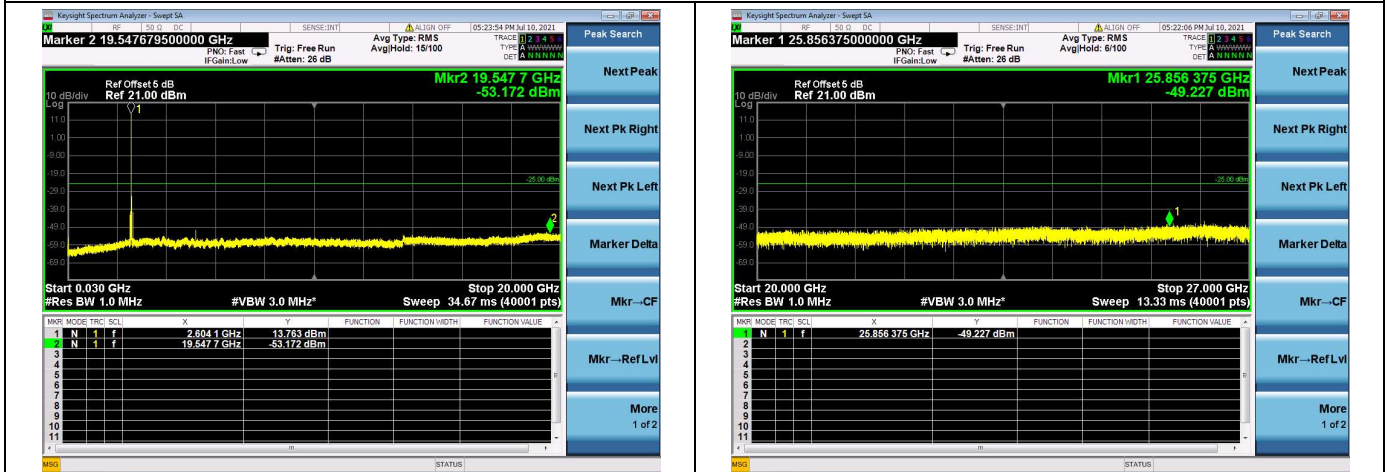

High CH/QPSK/1RB0 and 1RB74

High CH/QPSK/1RB74 and 1RB0

High CH/QPSK/FULL RB

LTE Band 38C CSE

Channel Bandwidth: 20MHz+20MHz

LOW CH/QPSK/1RB0 and 1RB99

LOW CH/QPSK/1RB99 and 1RB0

LOW CH/QPSK/FULL RB

Mid CH/QPSK/1RB0 and 1RB99

Mid CH/QPSK/1RB74 and 1RB0

Mid CH/QPSK/FULL RB

High CH/QPSK/1RB0 and 1RB99

High CH/QPSK/1RB99 and 1RB0

High CH/QPSK/FULL RB

LTE Band 41C CSE

Channel Bandwidth: 5MHz+20MHz