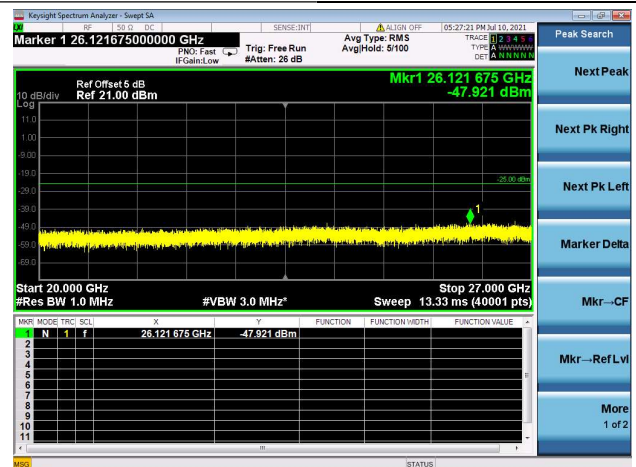

High CH/QPSK/1RB0 and 1RB74

High CH/QPSK/1RB74 and 1RB0

High CH/QPSK/FULL RB

LTE Band 38C CSE

Channel Bandwidth: 20MHz+20MHz

LOW CH/QPSK/1RB0 and 1RB99

LOW CH/QPSK/1RB99 and 1RB0

LOW CH/QPSK/FULL RB

Mid CH/QPSK/1RB0 and 1RB99

Mid CH/QPSK/1RB74 and 1RB0

Mid CH/QPSK/FULL RB

High CH/QPSK/1RB0 and 1RB99

High CH/QPSK/1RB99 and 1RB0

High CH/QPSK/FULL RB

LTE Band 41C CSE

Channel Bandwidth: 5MHz+20MHz