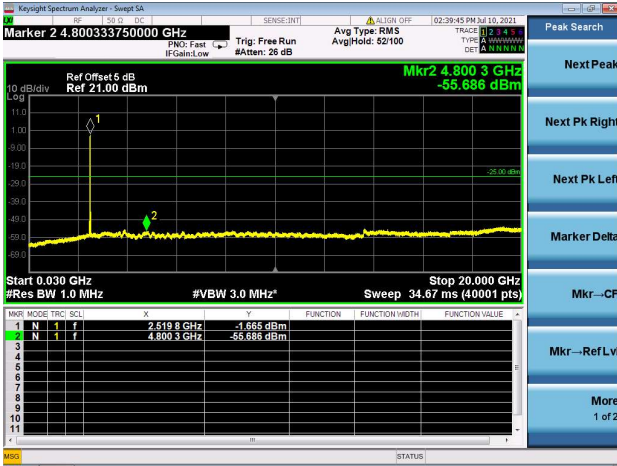

High CH/QPSK/1RB0 and 1RB74

High CH/QPSK/1RB74 and 1RB0

High CH/QPSK/FULL RB

LTE Band 38C CSE

Channel Bandwidth: 20MHz+20MHz

LOW CH/QPSK/1RB0 and 1RB99

LOW CH/QPSK/1RB99 and 1RB0

LOW CH/QPSK/FULL RB

Mid CH/QPSK/1RB0 and 1RB99

Mid CH/QPSK/1RB74 and 1RB0

Mid CH/QPSK/FULL RB

High CH/QPSK/1RB0 and 1RB99

High CH/QPSK/1RB99 and 1RB0

High CH/QPSK/FULL RB

LTE Band 41C CSE

Channel Bandwidth: 5MHz+20MHz

LOW CH/QPSK/1RB0 and 1RB99

LOW CH/QPSK/1RB24 and 1RB0

LOW CH/QPSK/FULL RB