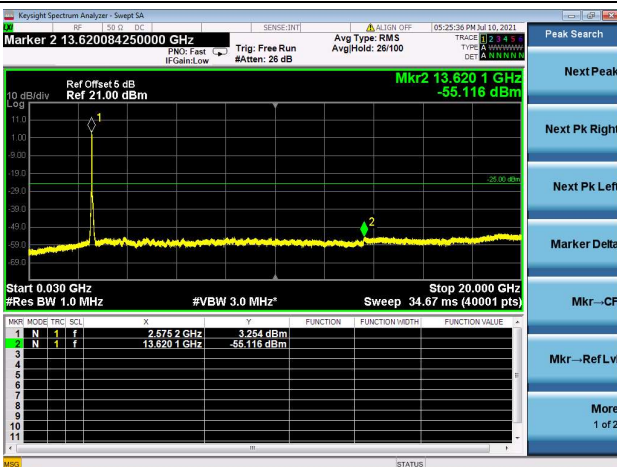

High CH/QPSK/1RB0 and 1RB74

High CH/QPSK/1RB74 and 1RB0

High CH/QPSK/FULL RB

LTE Band 38C CSE

Channel Bandwidth: 20MHz+20MHz

LOW CH/QPSK/1RB0 and 1RB99

LOW CH/QPSK/1RB99 and 1RB0

LOW CH/QPSK/FULL RB

Mid CH/QPSK/1RB0 and 1RB99

Mid CH/QPSK/1RB74 and 1RB0

Mid CH/QPSK/FULL RB

High CH/QPSK/1RB0 and 1RB99

High CH/QPSK/1RB99 and 1RB0

High CH/QPSK/FULL RB

LTE Band 41C CSE

Channel Bandwidth: 5MHz+20MHz