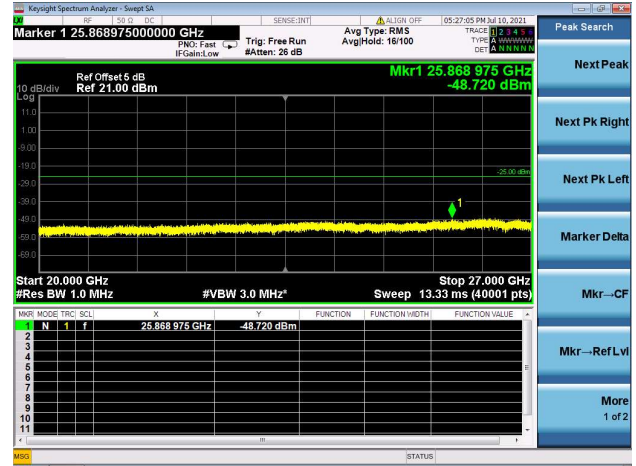

High CH/QPSK/1RB0 and 1RB74

High CH/QPSK/1RB74 and 1RB0

High CH/QPSK/FULL RB

LTE Band 38C CSE

Channel Bandwidth: 20MHz+20MHz

LOW CH/QPSK/1RB0 and 1RB99

LOW CH/QPSK/1RB99 and 1RB0

LOW CH/QPSK/FULL RB

Mid CH/QPSK/1RB0 and 1RB99

Mid CH/QPSK/1RB74 and 1RB0

Mid CH/QPSK/FULL RB

High CH/QPSK/1RB0 and 1RB99

High CH/QPSK/1RB99 and 1RB0

High CH/QPSK/FULL RB

LTE Band 41C CSE

Channel Bandwidth: 5MHz+20MHz