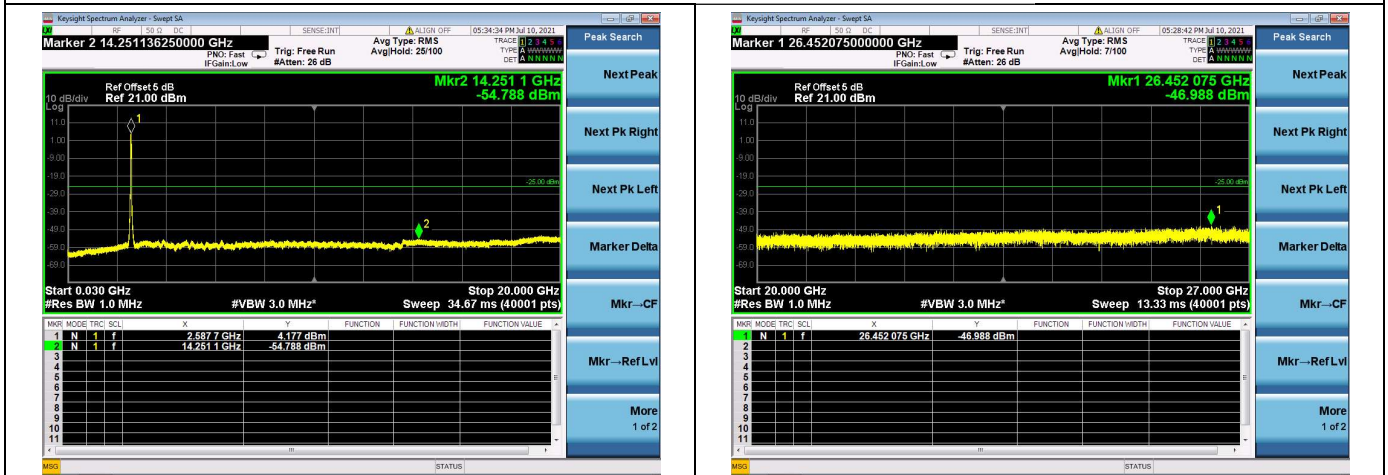

High CH/QPSK/1RB0 and 1RB74

High CH/QPSK/1RB74 and 1RB0

High CH/QPSK/FULL RB

LTE Band 38C CSE

Channel Bandwidth: 20MHz+20MHz

LOW CH/QPSK/1RB0 and 1RB99

LOW CH/QPSK/1RB99 and 1RB0

LOW CH/QPSK/FULL RB

Mid CH/QPSK/1RB0 and 1RB99

Mid CH/QPSK/1RB74 and 1RB0

Mid CH/QPSK/FULL RB

High CH/QPSK/1RB0 and 1RB99

High CH/QPSK/1RB99 and 1RB0

High CH/QPSK/FULL RB

LTE Band 41C CSE

Channel Bandwidth: 5MHz+20MHz