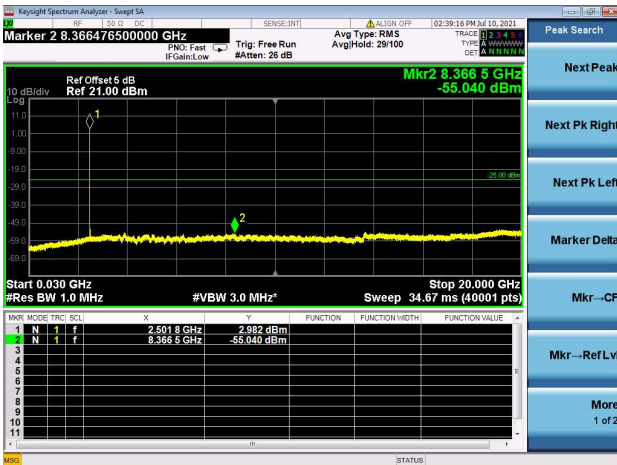

High CH/QPSK/1RB0 and 1RB74

High CH/QPSK/1RB74 and 1RB0

High CH/QPSK/FULL RB

LTE Band 38C CSE

Channel Bandwidth: 20MHz+20MHz

LOW CH/QPSK/1RB0 and 1RB99

LOW CH/QPSK/1RB99 and 1RB0

LOW CH/QPSK/FULL RB

Mid CH/QPSK/1RB0 and 1RB99

Mid CH/QPSK/1RB74 and 1RB0

Mid CH/QPSK/FULL RB

High CH/QPSK/1RB0 and 1RB99

High CH/QPSK/1RB99 and 1RB0

High CH/QPSK/FULL RB

LTE Band 41C CSE

Channel Bandwidth: 5MHz+20MHz

LOW CH/QPSK/1RB0 and 1RB99

LOW CH/QPSK/1RB24 and 1RB0

LOW CH/QPSK/FULL RB