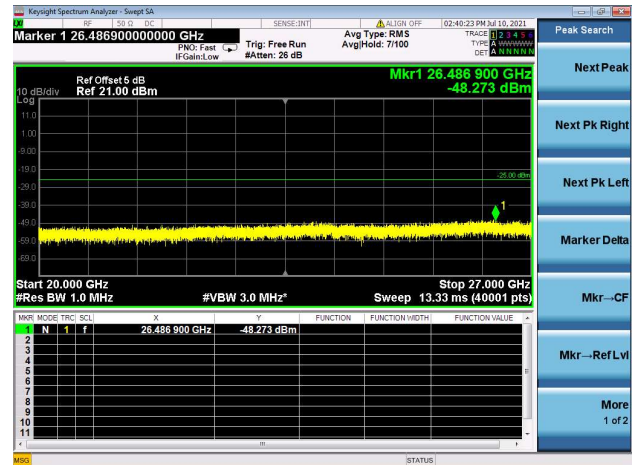

High CH/QPSK/1RB0 and 1RB74

High CH/QPSK/1RB74 and 1RB0

High CH/QPSK/FULL RB

LTE Band 38C CSE

Channel Bandwidth: 20MHz+20MHz

LOW CH/QPSK/1RB0 and 1RB99

LOW CH/QPSK/1RB99 and 1RB0

LOW CH/QPSK/FULL RB

Mid CH/QPSK/1RB0 and 1RB99

Mid CH/QPSK/1RB74 and 1RB0

Mid CH/QPSK/FULL RB

High CH/QPSK/1RB0 and 1RB99

High CH/QPSK/1RB99 and 1RB0

High CH/QPSK/FULL RB

LTE Band 41C CSE

Channel Bandwidth: 5MHz+20MHz

LOW CH/QPSK/1RB0 and 1RB99

LOW CH/QPSK/1RB24 and 1RB0

LOW CH/QPSK/FULL RB