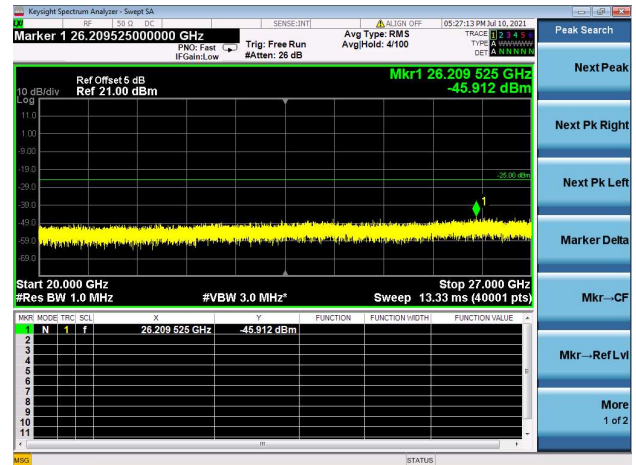

High CH/QPSK/1RB0 and 1RB74

High CH/QPSK/1RB74 and 1RB0

High CH/QPSK/FULL RB

LTE Band 38C CSE

Channel Bandwidth: 20MHz+20MHz

LOW CH/QPSK/1RB0 and 1RB99

LOW CH/QPSK/1RB99 and 1RB0

LOW CH/QPSK/FULL RB

Mid CH/QPSK/1RB0 and 1RB99

Mid CH/QPSK/1RB74 and 1RB0

Mid CH/QPSK/FULL RB

High CH/QPSK/1RB0 and 1RB99

High CH/QPSK/1RB99 and 1RB0

High CH/QPSK/FULL RB

LTE Band 41C CSE

Channel Bandwidth: 5MHz+20MHz