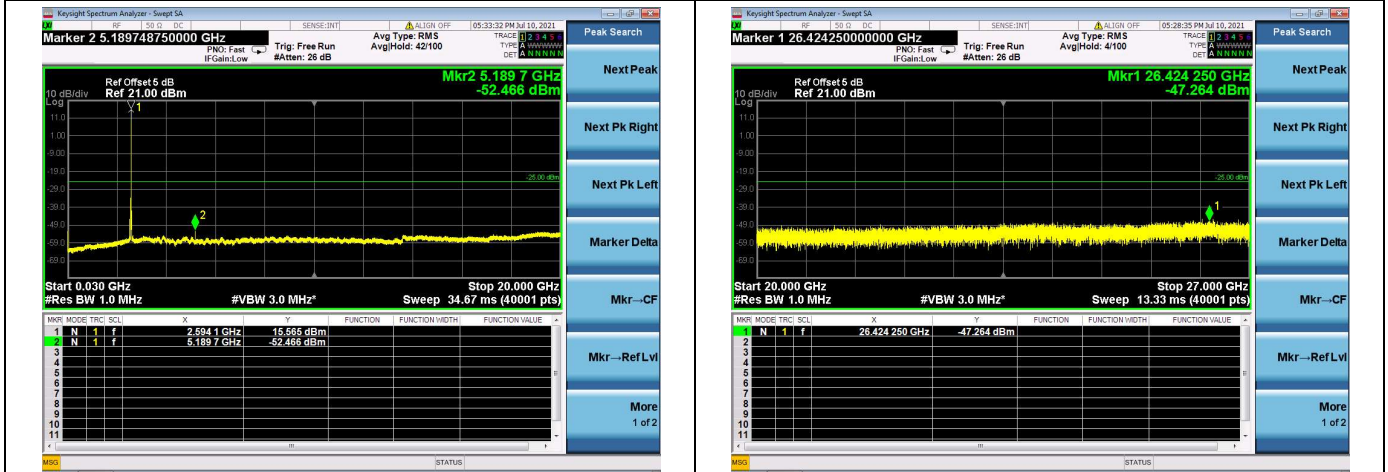

High CH/QPSK/1RB0 and 1RB74

High CH/QPSK/1RB74 and 1RB0

High CH/QPSK/FULL RB

LTE Band 38C CSE

Channel Bandwidth: 20MHz+20MHz

LOW CH/QPSK/1RB0 and 1RB99

LOW CH/QPSK/1RB99 and 1RB0

LOW CH/QPSK/FULL RB

Mid CH/QPSK/1RB0 and 1RB99

Mid CH/QPSK/1RB74 and 1RB0

Mid CH/QPSK/FULL RB

High CH/QPSK/1RB0 and 1RB99

High CH/QPSK/1RB99 and 1RB0

High CH/QPSK/FULL RB

LTE Band 41C CSE

Channel Bandwidth: 5MHz+20MHz