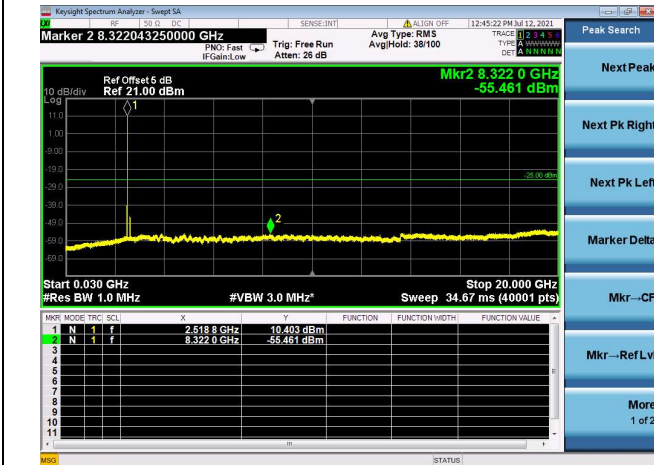

LTE Band 7C CSE

Channel Bandwidth: 20MHz+20MHz

LOW CH/QPSK/1RB0 and 1RB99

LOW CH/QPSK/1RB99 and 1RB0

LOW CH/QPSK/FULL RB

Mid CH/QPSK/1RB0 and 1RB99

Mid CH/QPSK/1RB99 and 1RB0

Mid CH/QPSK/FULL RB

High CH/QPSK/1RB0 and 1RB99

High CH/QPSK/1RB99 and 1RB0

High CH/QPSK/FULL RB

LTE Band 38C CSE

Channel Bandwidth: 15MHz+15MHz

LOW CH/QPSK/1RB0 and 1RB74

LOW CH/QPSK/1RB74 and 1RB0

LOW CH/QPSK/FULL RB