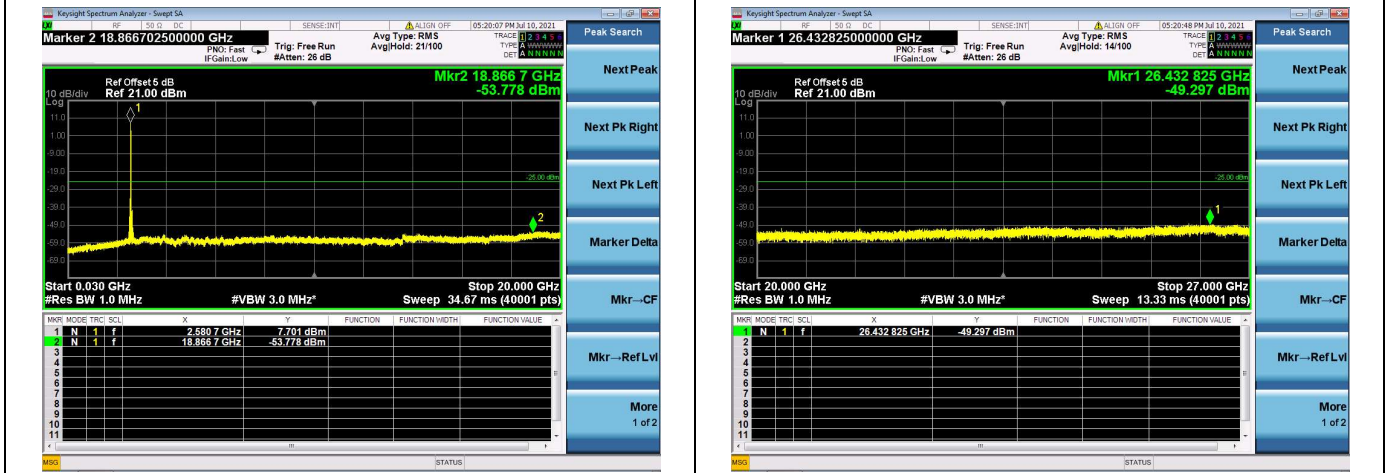

LTE Band 7C CSE

Channel Bandwidth: 20MHz+20MHz

LOW CH/QPSK/1RB0 and 1RB99

LOW CH/QPSK/1RB99 and 1RB0

LOW CH/QPSK/FULL RB

Mid CH/QPSK/1RB0 and 1RB99

Mid CH/QPSK/1RB99 and 1RB0

Mid CH/QPSK/FULL RB

High CH/QPSK/1RB0 and 1RB99

High CH/QPSK/1RB99 and 1RB0

High CH/QPSK/FULL RB

LTE Band 38C CSE

Channel Bandwidth: 15MHz+15MHz

LOW CH/QPSK/1RB0 and 1RB74

LOW CH/QPSK/1RB74 and 1RB0

LOW CH/QPSK/FULL RB

Mid CH/QPSK/1RB0 and 1RB74

Mid CH/QPSK/1RB74 and 1RB0

Mid CH/QPSK/FULL RB