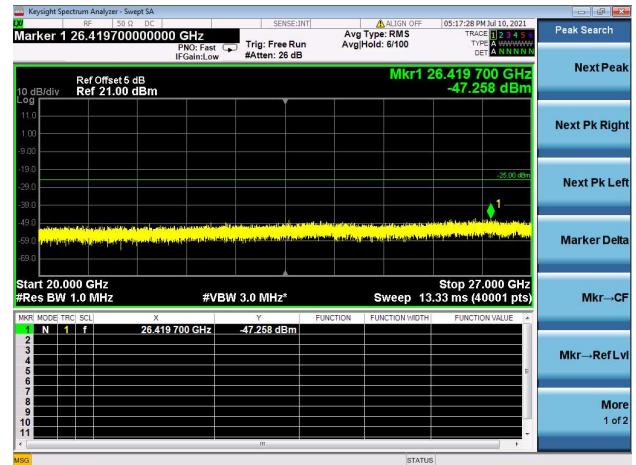

LTE Band 7C CSE

Channel Bandwidth: 20MHz+20MHz

LOW CH/QPSK/1RB0 and 1RB99

LOW CH/QPSK/1RB99 and 1RB0

LOW CH/QPSK/FULL RB

Mid CH/QPSK/1RB0 and 1RB99

Mid CH/QPSK/1RB99 and 1RB0

Mid CH/QPSK/FULL RB

High CH/QPSK/1RB0 and 1RB99

High CH/QPSK/1RB99 and 1RB0

High CH/QPSK/FULL RB

LTE Band 38C CSE

Channel Bandwidth: 15MHz+15MHz

LOW CH/QPSK/1RB0 and 1RB74

LOW CH/QPSK/1RB74 and 1RB0

LOW CH/QPSK/FULL RB

Mid CH/QPSK/1RB0 and 1RB74

Mid CH/QPSK/1RB74 and 1RB0

Mid CH/QPSK/FULL RB