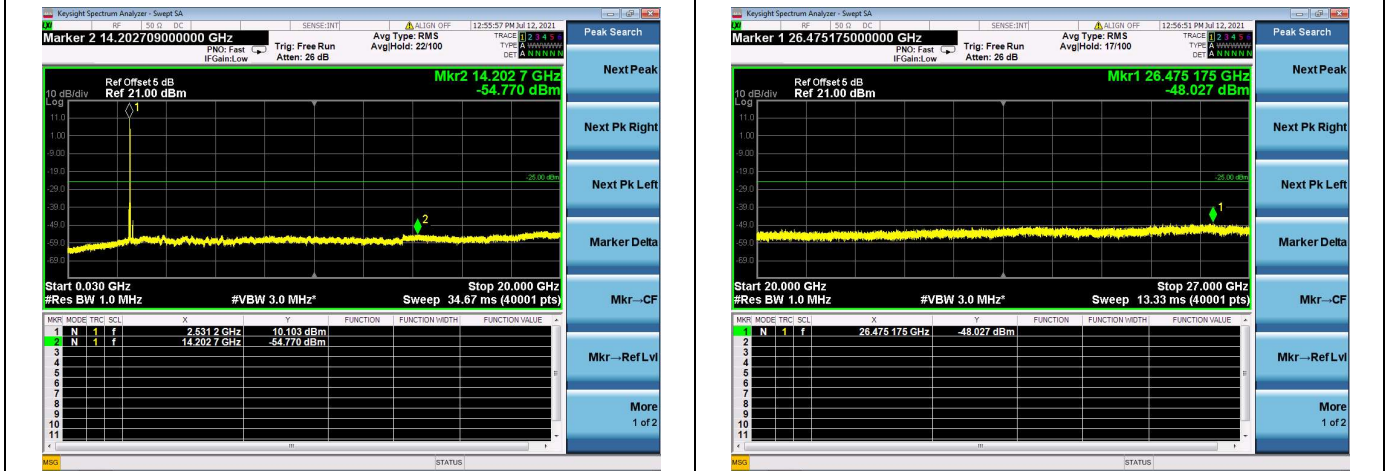

LTE Band 7C CSE

Channel Bandwidth: 20MHz+20MHz

LOW CH/QPSK/1RB0 and 1RB99

LOW CH/QPSK/1RB99 and 1RB0

LOW CH/QPSK/FULL RB

Mid CH/QPSK/1RB0 and 1RB99

Mid CH/QPSK/1RB99 and 1RB0

Mid CH/QPSK/FULL RB

High CH/QPSK/1RB0 and 1RB99

High CH/QPSK/1RB99 and 1RB0

High CH/QPSK/FULL RB

LTE Band 38C CSE

Channel Bandwidth: 15MHz+15MHz

LOW CH/QPSK/1RB0 and 1RB74

LOW CH/QPSK/1RB74 and 1RB0

LOW CH/QPSK/FULL RB