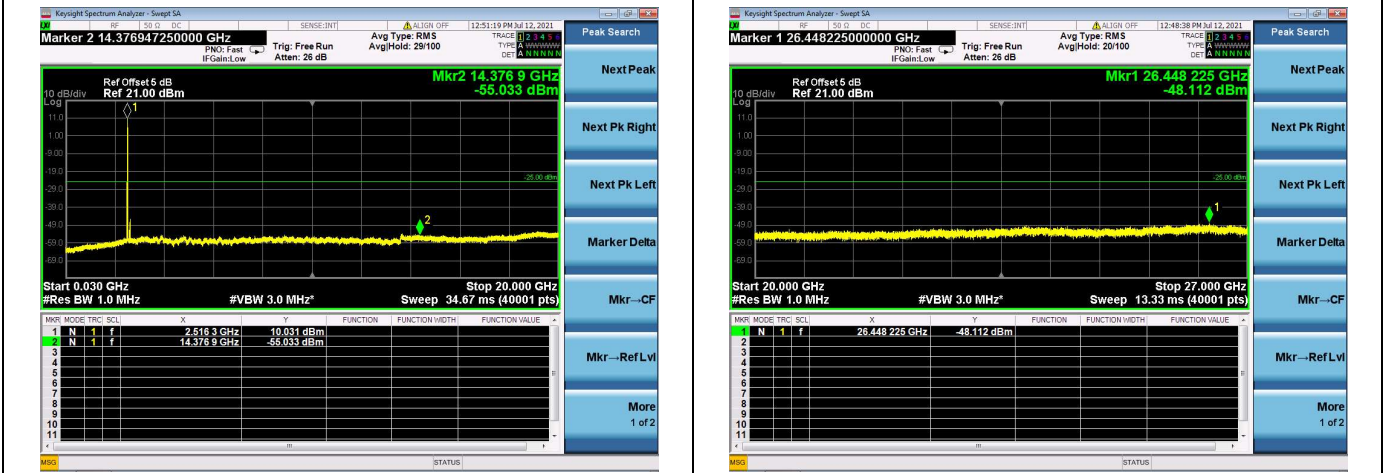

LTE Band 7C CSE

Channel Bandwidth: 20MHz+20MHz

LOW CH/QPSK/1RB0 and 1RB99

LOW CH/QPSK/1RB99 and 1RB0

LOW CH/QPSK/FULL RB

Mid CH/QPSK/1RB0 and 1RB99

Mid CH/QPSK/1RB99 and 1RB0

Mid CH/QPSK/FULL RB

High CH/QPSK/1RB0 and 1RB99

High CH/QPSK/1RB99 and 1RB0

High CH/QPSK/FULL RB

LTE Band 38C CSE

Channel Bandwidth: 15MHz+15MHz

LOW CH/QPSK/1RB0 and 1RB74

LOW CH/QPSK/1RB74 and 1RB0

LOW CH/QPSK/FULL RB