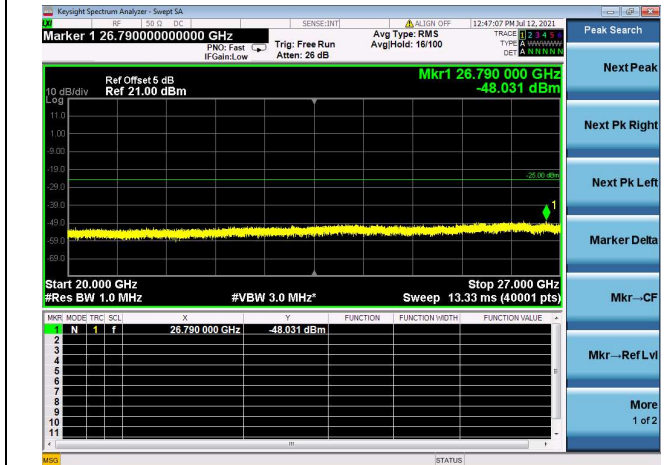

LTE Band 7C CSE

Channel Bandwidth: 20MHz+20MHz

LOW CH/QPSK/1RB0 and 1RB99

LOW CH/QPSK/1RB99 and 1RB0

LOW CH/QPSK/FULL RB

Mid CH/QPSK/1RB0 and 1RB99

Mid CH/QPSK/1RB99 and 1RB0

Mid CH/QPSK/FULL RB

High CH/QPSK/1RB0 and 1RB99

High CH/QPSK/1RB99 and 1RB0

High CH/QPSK/FULL RB

LTE Band 38C CSE

Channel Bandwidth: 15MHz+15MHz

LOW CH/QPSK/1RB0 and 1RB74

LOW CH/QPSK/1RB74 and 1RB0

LOW CH/QPSK/FULL RB