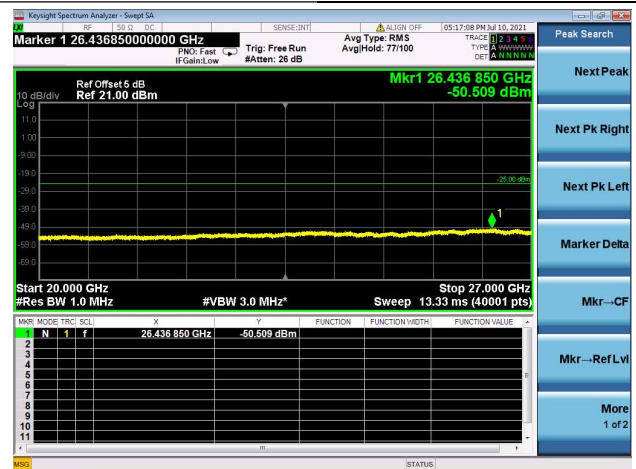

LTE Band 7C CSE

Channel Bandwidth: 20MHz+20MHz

LOW CH/QPSK/1RB0 and 1RB99

LOW CH/QPSK/1RB99 and 1RB0

LOW CH/QPSK/FULL RB

Mid CH/QPSK/1RB0 and 1RB99

Mid CH/QPSK/1RB99 and 1RB0

Mid CH/QPSK/FULL RB

High CH/QPSK/1RB0 and 1RB99

High CH/QPSK/1RB99 and 1RB0

High CH/QPSK/FULL RB

LTE Band 38C CSE

Channel Bandwidth: 15MHz+15MHz

LOW CH/QPSK/1RB0 and 1RB74

LOW CH/QPSK/1RB74 and 1RB0

LOW CH/QPSK/FULL RB