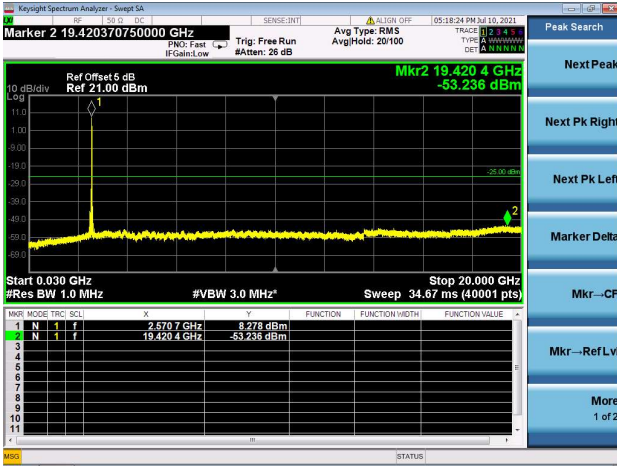

LTE Band 7C CSE

Channel Bandwidth: 20MHz+20MHz

LOW CH/QPSK/1RB0 and 1RB99

LOW CH/QPSK/1RB99 and 1RB0

LOW CH/QPSK/FULL RB

Mid CH/QPSK/1RB0 and 1RB99

Mid CH/QPSK/1RB99 and 1RB0

Mid CH/QPSK/FULL RB

High CH/QPSK/1RB0 and 1RB99

High CH/QPSK/1RB99 and 1RB0

High CH/QPSK/FULL RB

LTE Band 38C CSE

Channel Bandwidth: 15MHz+15MHz

LOW CH/QPSK/1RB0 and 1RB74

LOW CH/QPSK/1RB74 and 1RB0

LOW CH/QPSK/FULL RB