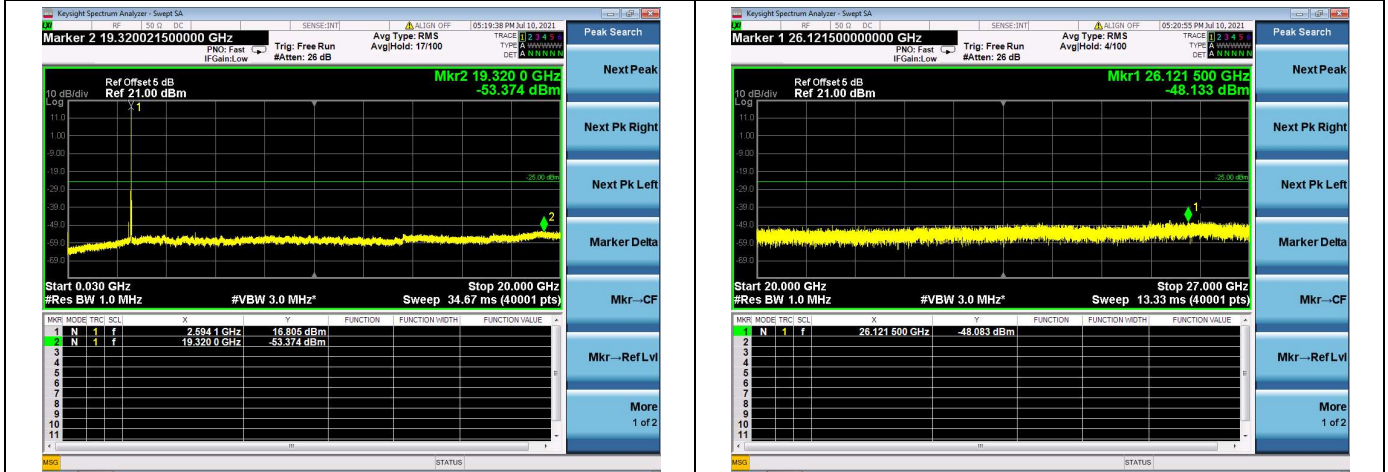

Mid CH/QPSK/1RB74 and 1RB0