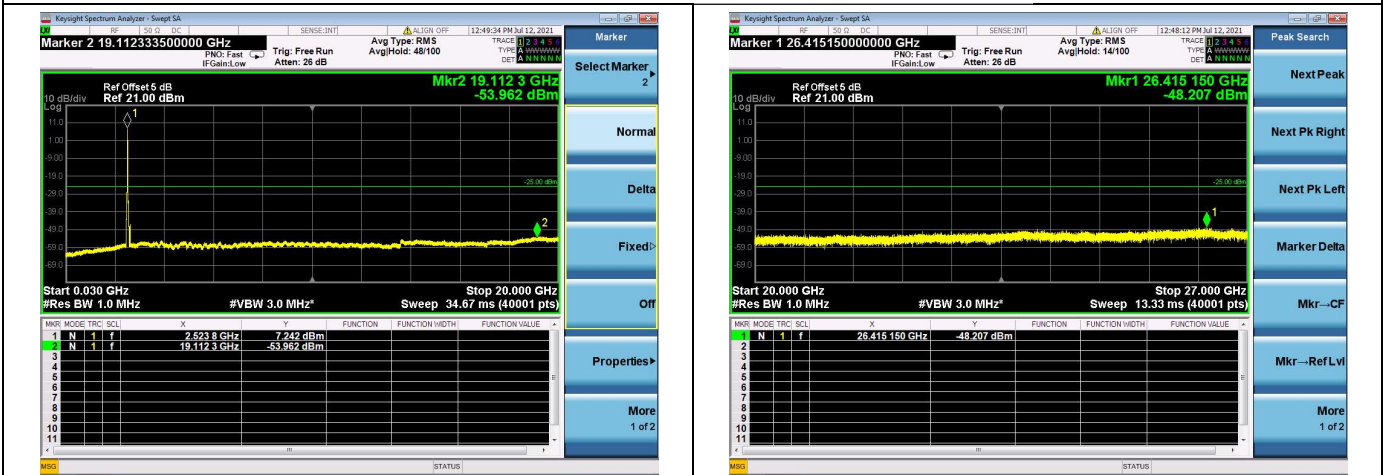

LTE Band 7C CSE

Channel Bandwidth: 20MHz+20MHz

LOW CH/QPSK/1RB0 and 1RB99

LOW CH/QPSK/1RB99 and 1RB0

LOW CH/QPSK/FULL RB

Mid CH/QPSK/1RB0 and 1RB99

Mid CH/QPSK/1RB99 and 1RB0

Mid CH/QPSK/FULL RB

High CH/QPSK/1RB0 and 1RB99

High CH/QPSK/1RB99 and 1RB0

High CH/QPSK/FULL RB

LTE Band 38C CSE

Channel Bandwidth: 15MHz+15MHz

LOW CH/QPSK/1RB0 and 1RB74

LOW CH/QPSK/1RB74 and 1RB0

LOW CH/QPSK/FULL RB