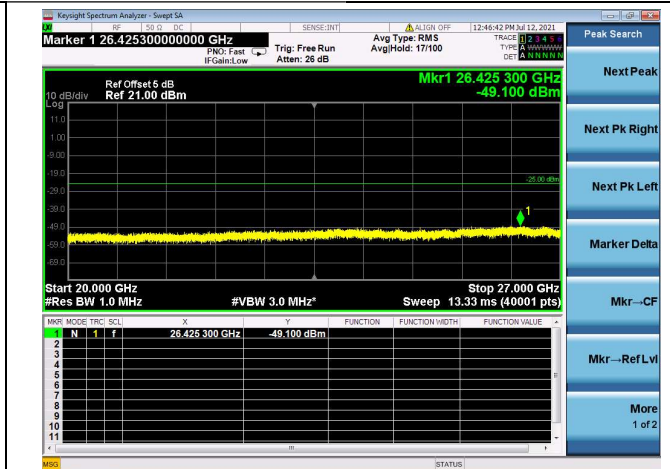

LTE Band 7C CSE

Channel Bandwidth: 20MHz+20MHz

LOW CH/QPSK/1RB0 and 1RB99

LOW CH/QPSK/1RB99 and 1RB0

LOW CH/QPSK/FULL RB

Mid CH/QPSK/1RB0 and 1RB99

Mid CH/QPSK/1RB99 and 1RB0

Mid CH/QPSK/FULL RB

High CH/QPSK/1RB0 and 1RB99

High CH/QPSK/1RB99 and 1RB0

High CH/QPSK/FULL RB

LTE Band 38C CSE

Channel Bandwidth: 15MHz+15MHz

LOW CH/QPSK/1RB0 and 1RB74

LOW CH/QPSK/1RB74 and 1RB0

LOW CH/QPSK/FULL RB