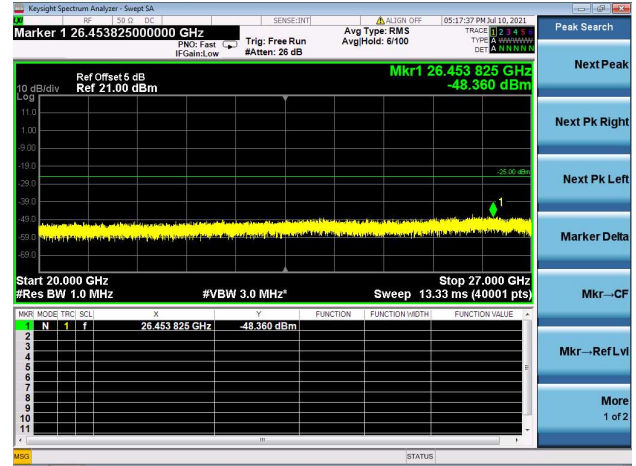

LTE Band 7C CSE

Channel Bandwidth: 20MHz+20MHz

LOW CH/QPSK/1RB0 and 1RB99

LOW CH/QPSK/1RB99 and 1RB0

LOW CH/QPSK/FULL RB

Mid CH/QPSK/1RB0 and 1RB99

Mid CH/QPSK/1RB99 and 1RB0

Mid CH/QPSK/FULL RB

High CH/QPSK/1RB0 and 1RB99

High CH/QPSK/1RB99 and 1RB0

High CH/QPSK/FULL RB

LTE Band 38C CSE

Channel Bandwidth: 15MHz+15MHz

LOW CH/QPSK/1RB0 and 1RB74

LOW CH/QPSK/1RB74 and 1RB0

LOW CH/QPSK/FULL RB

Mid CH/QPSK/1RB0 and 1RB74

Mid CH/QPSK/1RB74 and 1RB0

Mid CH/QPSK/FULL RB