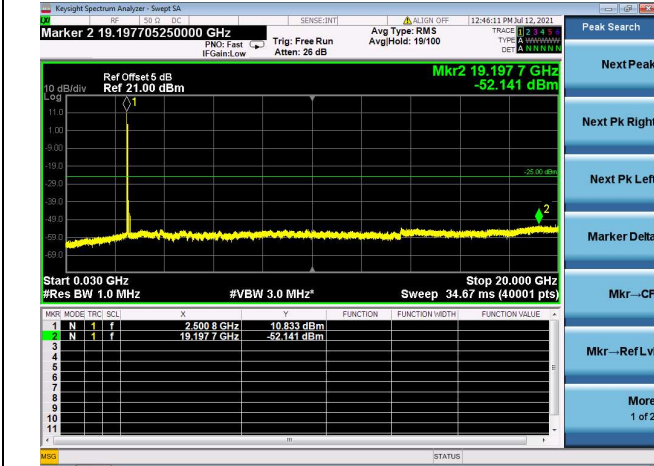

LTE Band 7C CSE

Channel Bandwidth: 20MHz+20MHz

LOW CH/QPSK/1RB0 and 1RB99

LOW CH/QPSK/1RB99 and 1RB0

LOW CH/QPSK/FULL RB

Mid CH/QPSK/1RB0 and 1RB99

Mid CH/QPSK/1RB99 and 1RB0

Mid CH/QPSK/FULL RB

High CH/QPSK/1RB0 and 1RB99

High CH/QPSK/1RB99 and 1RB0

High CH/QPSK/FULL RB

LTE Band 38C CSE

Channel Bandwidth: 15MHz+15MHz

LOW CH/QPSK/1RB0 and 1RB74

LOW CH/QPSK/1RB74 and 1RB0

LOW CH/QPSK/FULL RB