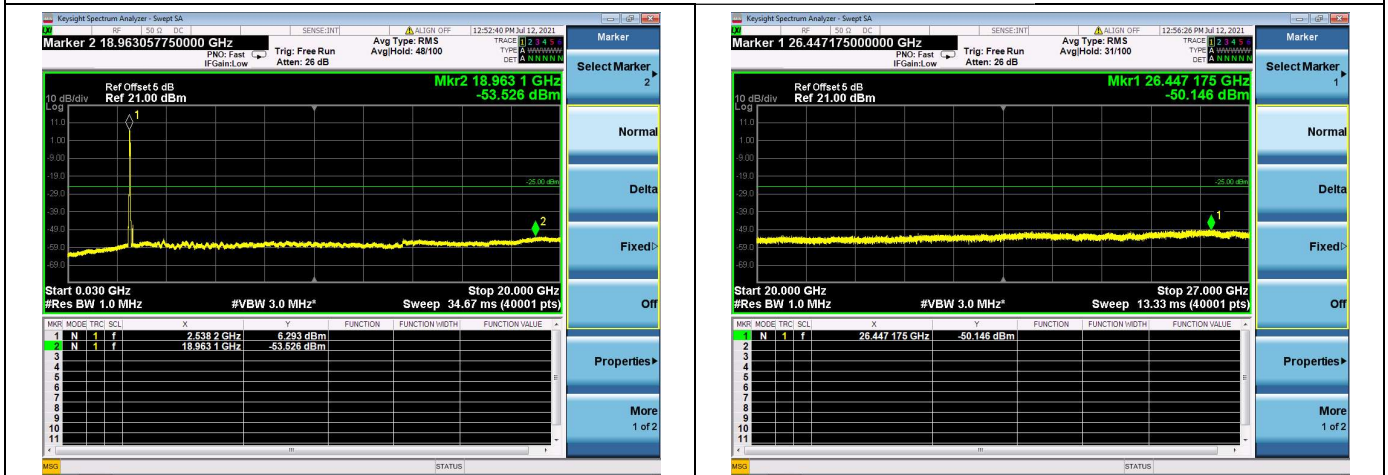

LTE Band 7C CSE

Channel Bandwidth: 20MHz+20MHz

LOW CH/QPSK/1RB0 and 1RB99

LOW CH/QPSK/1RB99 and 1RB0

LOW CH/QPSK/FULL RB

Mid CH/QPSK/1RB0 and 1RB99

Mid CH/QPSK/1RB99 and 1RB0

Mid CH/QPSK/FULL RB

High CH/QPSK/1RB0 and 1RB99

High CH/QPSK/1RB99 and 1RB0

High CH/QPSK/FULL RB

LTE Band 38C CSE

Channel Bandwidth: 15MHz+15MHz

LOW CH/QPSK/1RB0 and 1RB74

LOW CH/QPSK/1RB74 and 1RB0

LOW CH/QPSK/FULL RB