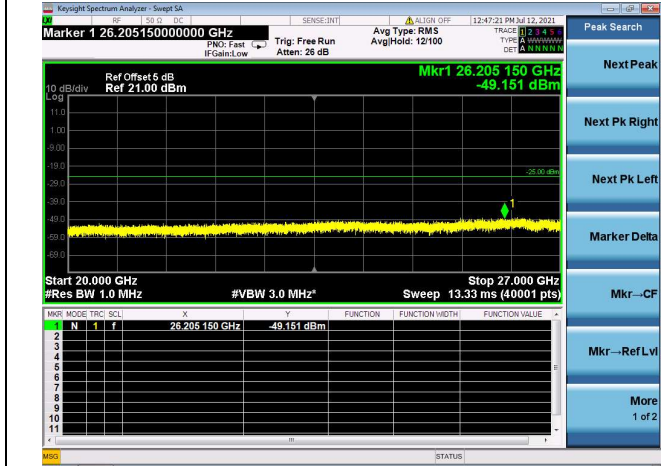

LTE Band 7C CSE

Channel Bandwidth: 20MHz+20MHz

LOW CH/QPSK/1RB0 and 1RB99

LOW CH/QPSK/1RB99 and 1RB0

LOW CH/QPSK/FULL RB

Mid CH/QPSK/1RB0 and 1RB99

Mid CH/QPSK/1RB99 and 1RB0

Mid CH/QPSK/FULL RB

High CH/QPSK/1RB0 and 1RB99

High CH/QPSK/1RB99 and 1RB0

High CH/QPSK/FULL RB

LTE Band 38C CSE

Channel Bandwidth: 15MHz+15MHz

LOW CH/QPSK/1RB0 and 1RB74

LOW CH/QPSK/1RB74 and 1RB0

LOW CH/QPSK/FULL RB