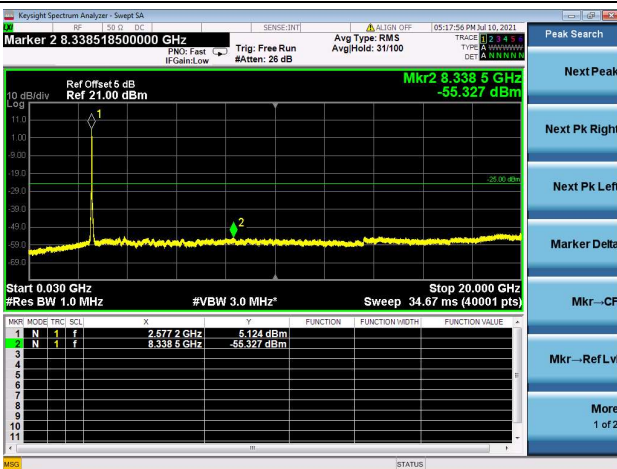

LTE Band 7C CSE

Channel Bandwidth: 20MHz+20MHz

LOW CH/QPSK/1RB0 and 1RB99

LOW CH/QPSK/1RB99 and 1RB0

LOW CH/QPSK/FULL RB

Mid CH/QPSK/1RB0 and 1RB99

Mid CH/QPSK/1RB99 and 1RB0

Mid CH/QPSK/FULL RB

High CH/QPSK/1RB0 and 1RB99

High CH/QPSK/1RB99 and 1RB0

High CH/QPSK/FULL RB

LTE Band 38C CSE

Channel Bandwidth: 15MHz+15MHz

LOW CH/QPSK/1RB0 and 1RB74

LOW CH/QPSK/1RB74 and 1RB0

LOW CH/QPSK/FULL RB

Mid CH/QPSK/1RB0 and 1RB74

Mid CH/QPSK/1RB74 and 1RB0

Mid CH/QPSK/FULL RB