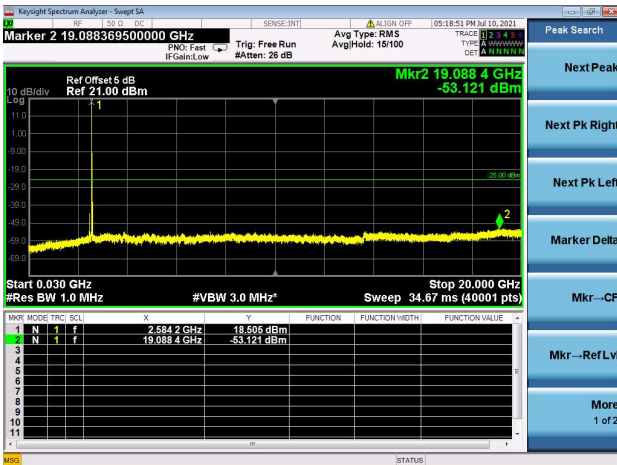

LTE Band 7C CSE

Channel Bandwidth: 20MHz+20MHz

LOW CH/QPSK/1RB0 and 1RB99

LOW CH/QPSK/1RB99 and 1RB0

LOW CH/QPSK/FULL RB

Mid CH/QPSK/1RB0 and 1RB99

Mid CH/QPSK/1RB99 and 1RB0

Mid CH/QPSK/FULL RB

High CH/QPSK/1RB0 and 1RB99

High CH/QPSK/1RB99 and 1RB0

High CH/QPSK/FULL RB

LTE Band 38C CSE

Channel Bandwidth: 15MHz+15MHz

LOW CH/QPSK/1RB0 and 1RB74

LOW CH/QPSK/1RB74 and 1RB0

LOW CH/QPSK/FULL RB

Mid CH/QPSK/1RB0 and 1RB74

Mid CH/QPSK/1RB74 and 1RB0

Mid CH/QPSK/FULL RB