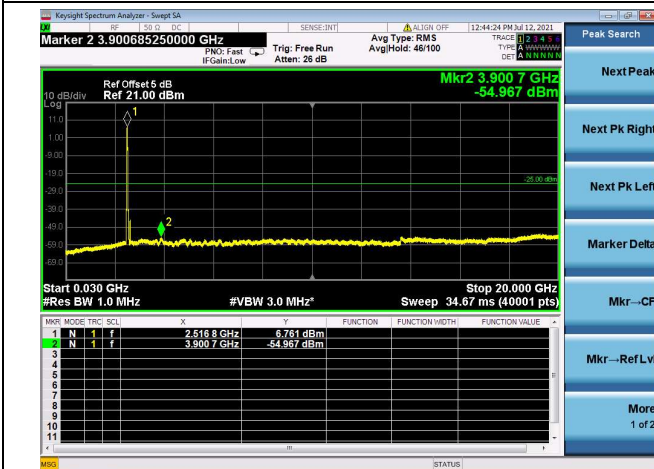

LTE Band 7C CSE

Channel Bandwidth: 20MHz+20MHz

LOW CH/QPSK/1RB0 and 1RB99

LOW CH/QPSK/1RB99 and 1RB0

LOW CH/QPSK/FULL RB

Mid CH/QPSK/1RB0 and 1RB99

Mid CH/QPSK/1RB99 and 1RB0

Mid CH/QPSK/FULL RB

High CH/QPSK/1RB0 and 1RB99

High CH/QPSK/1RB99 and 1RB0

High CH/QPSK/FULL RB

LTE Band 38C CSE

Channel Bandwidth: 15MHz+15MHz

LOW CH/QPSK/1RB0 and 1RB74

LOW CH/QPSK/1RB74 and 1RB0

LOW CH/QPSK/FULL RB