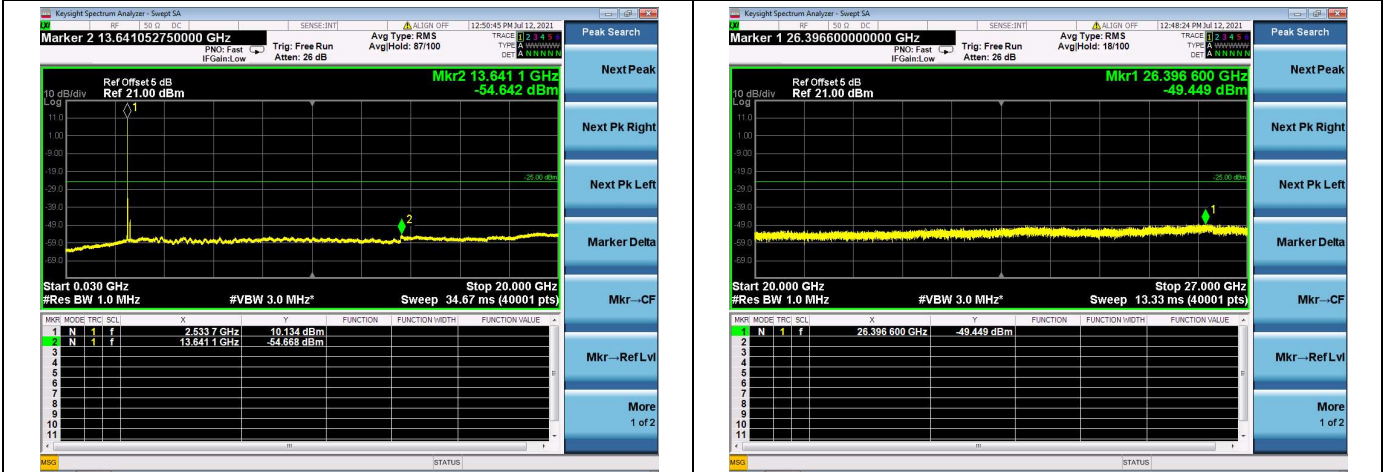

LTE Band 7C CSE

Channel Bandwidth: 20MHz+20MHz

LOW CH/QPSK/1RB0 and 1RB99

LOW CH/QPSK/1RB99 and 1RB0

LOW CH/QPSK/FULL RB

Mid CH/QPSK/1RB0 and 1RB99

Mid CH/QPSK/1RB99 and 1RB0

Mid CH/QPSK/FULL RB

High CH/QPSK/1RB0 and 1RB99

High CH/QPSK/1RB99 and 1RB0

High CH/QPSK/FULL RB

LTE Band 38C CSE

Channel Bandwidth: 15MHz+15MHz

LOW CH/QPSK/1RB0 and 1RB74

LOW CH/QPSK/1RB74 and 1RB0

LOW CH/QPSK/FULL RB