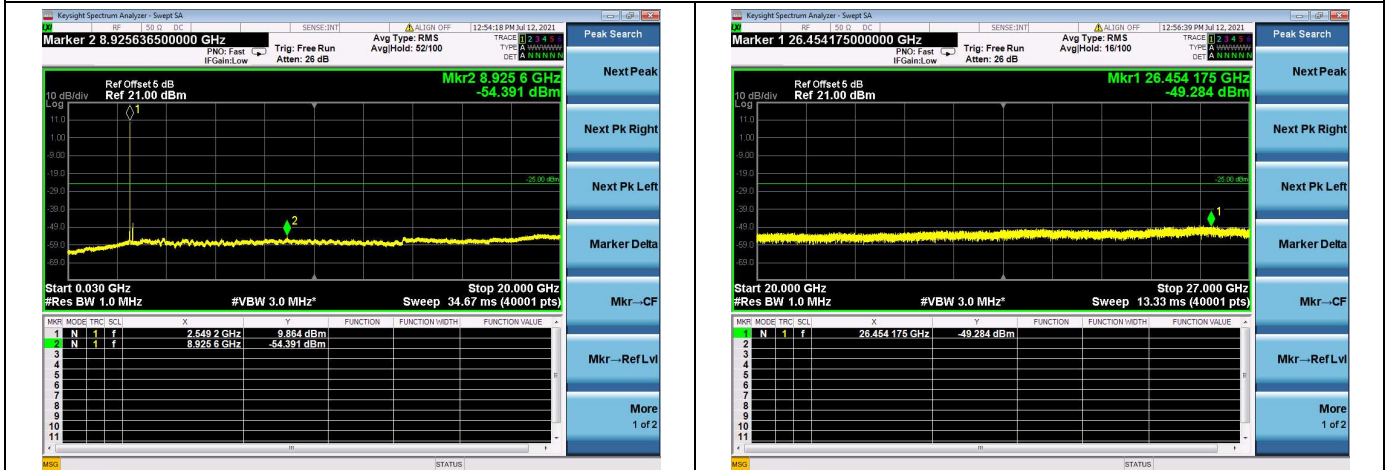

LTE Band 7C CSE

Channel Bandwidth: 20MHz+20MHz

LOW CH/QPSK/1RB0 and 1RB99

LOW CH/QPSK/1RB99 and 1RB0

LOW CH/QPSK/FULL RB

Mid CH/QPSK/1RB0 and 1RB99

Mid CH/QPSK/1RB99 and 1RB0

Mid CH/QPSK/FULL RB

High CH/QPSK/1RB0 and 1RB99

High CH/QPSK/1RB99 and 1RB0

High CH/QPSK/FULL RB

LTE Band 38C CSE

Channel Bandwidth: 15MHz+15MHz

LOW CH/QPSK/1RB0 and 1RB74

LOW CH/QPSK/1RB74 and 1RB0

LOW CH/QPSK/FULL RB