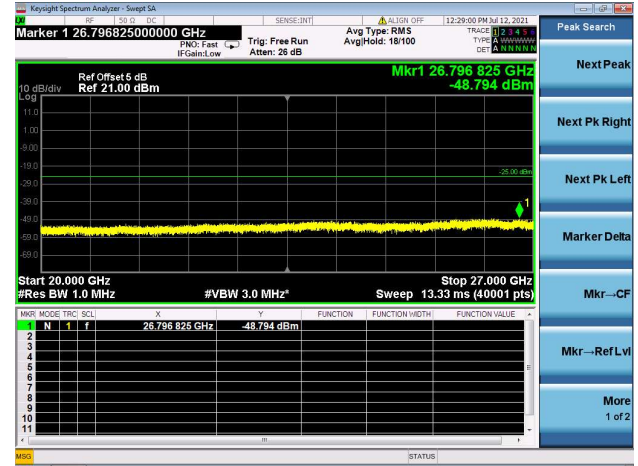

Mid CH/QPSK/1RB0 and 1RB49

Mid CH/QPSK/1RB99 and 1RB0

Mid CH/QPSK/FULL RB

High CH/QPSK/1RB0 and 1RB49

High CH/QPSK/1RB99 and 1RB0

High CH/QPSK/FULL RB

LTE Band 7C CSE

Channel Bandwidth: 20MHz+15MHz

LOW CH/QPSK/1RB0 and 1RB74

LOW CH/QPSK/1RB99 and 1RB0

LOW CH/QPSK/FULL RB

Mid CH/QPSK/1RB0 and 1RB74

Mid CH/QPSK/1RB99 and 1RB0

Mid CH/QPSK/FULL RB

High CH/QPSK/1RB0 and 1RB74

High CH/QPSK/1RB99 and 1RB0

High CH/QPSK/FULL RB