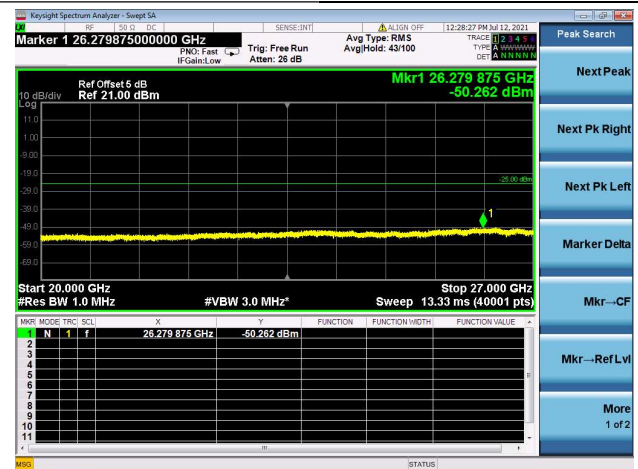

Mid CH/QPSK/1RB0 and 1RB49

Mid CH/QPSK/1RB99 and 1RB0

Mid CH/QPSK/FULL RB

High CH/QPSK/1RB0 and 1RB49

High CH/QPSK/1RB99 and 1RB0

High CH/QPSK/FULL RB

LTE Band 7C CSE

Channel Bandwidth: 20MHz+15MHz

LOW CH/QPSK/1RB0 and 1RB74

LOW CH/QPSK/1RB99 and 1RB0

LOW CH/QPSK/FULL RB

Mid CH/QPSK/1RB0 and 1RB74

Mid CH/QPSK/1RB99 and 1RB0

Mid CH/QPSK/FULL RB

High CH/QPSK/1RB0 and 1RB74

High CH/QPSK/1RB99 and 1RB0

High CH/QPSK/FULL RB