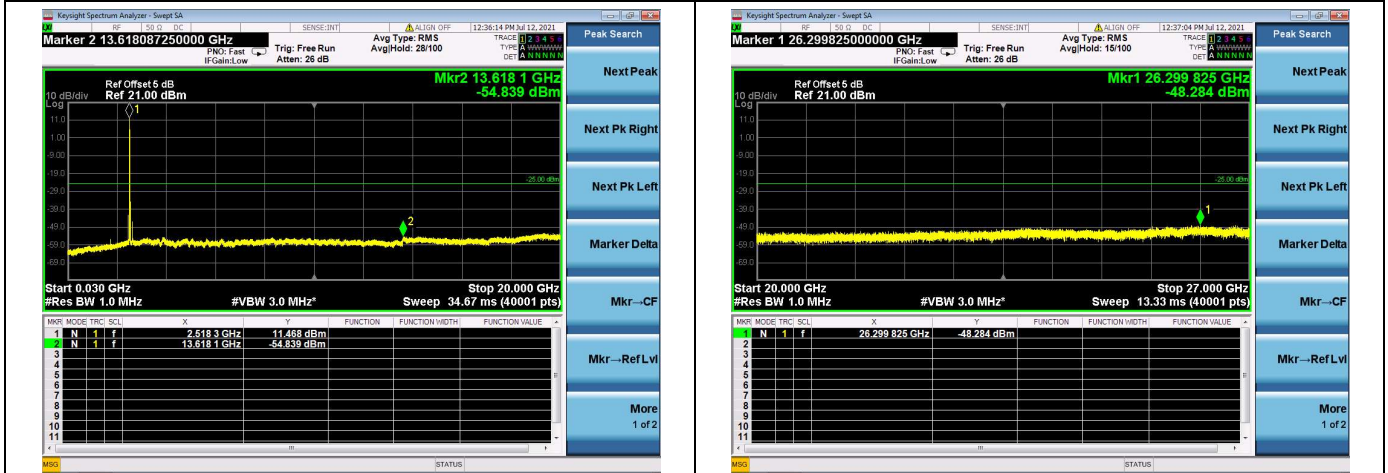

Mid CH/QPSK/1RB0 and 1RB49

Mid CH/QPSK/1RB99 and 1RB0

Mid CH/QPSK/FULL RB

High CH/QPSK/1RB0 and 1RB49

High CH/QPSK/1RB99 and 1RB0

High CH/QPSK/FULL RB

LTE Band 7C CSE

Channel Bandwidth: 20MHz+15MHz

LOW CH/QPSK/1RB0 and 1RB74

LOW CH/QPSK/1RB99 and 1RB0

LOW CH/QPSK/FULL RB

Mid CH/QPSK/1RB0 and 1RB74

Mid CH/QPSK/1RB99 and 1RB0

Mid CH/QPSK/FULL RB

High CH/QPSK/1RB0 and 1RB74

High CH/QPSK/1RB99 and 1RB0

High CH/QPSK/FULL RB