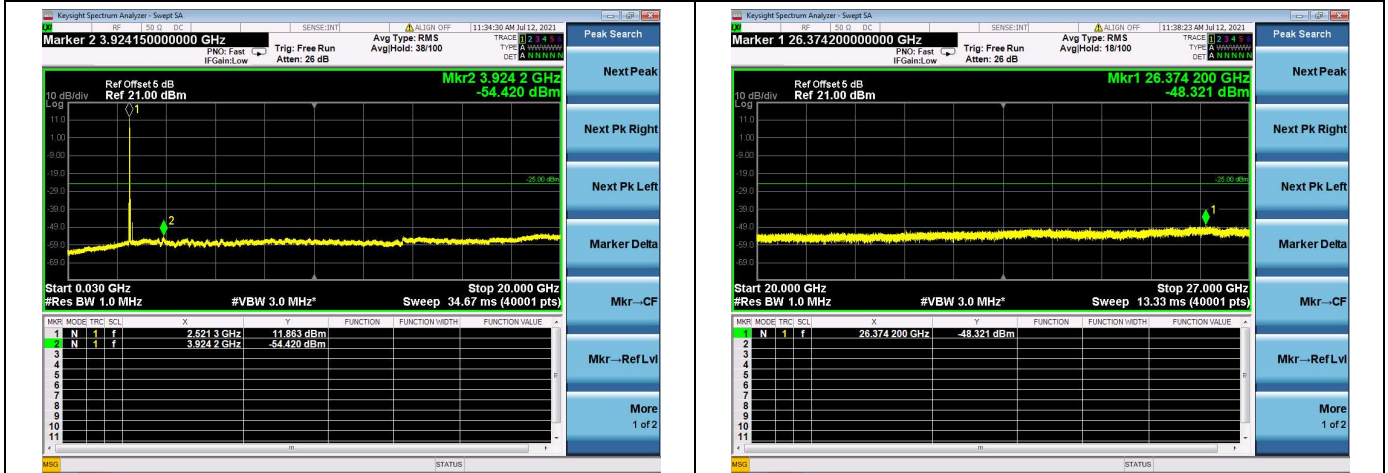

Mid CH/QPSK/1RB0 and 1RB49

Mid CH/QPSK/1RB99 and 1RB0

Mid CH/QPSK/FULL RB

High CH/QPSK/1RB0 and 1RB49

High CH/QPSK/1RB99 and 1RB0

High CH/QPSK/FULL RB

LTE Band 7C CSE

Channel Bandwidth: 20MHz+15MHz

LOW CH/QPSK/1RB0 and 1RB74

LOW CH/QPSK/1RB99 and 1RB0

LOW CH/QPSK/FULL RB

Mid CH/QPSK/1RB0 and 1RB74

Mid CH/QPSK/1RB99 and 1RB0

Mid CH/QPSK/FULL RB

High CH/QPSK/1RB0 and 1RB74

High CH/QPSK/1RB99 and 1RB0

High CH/QPSK/FULL RB