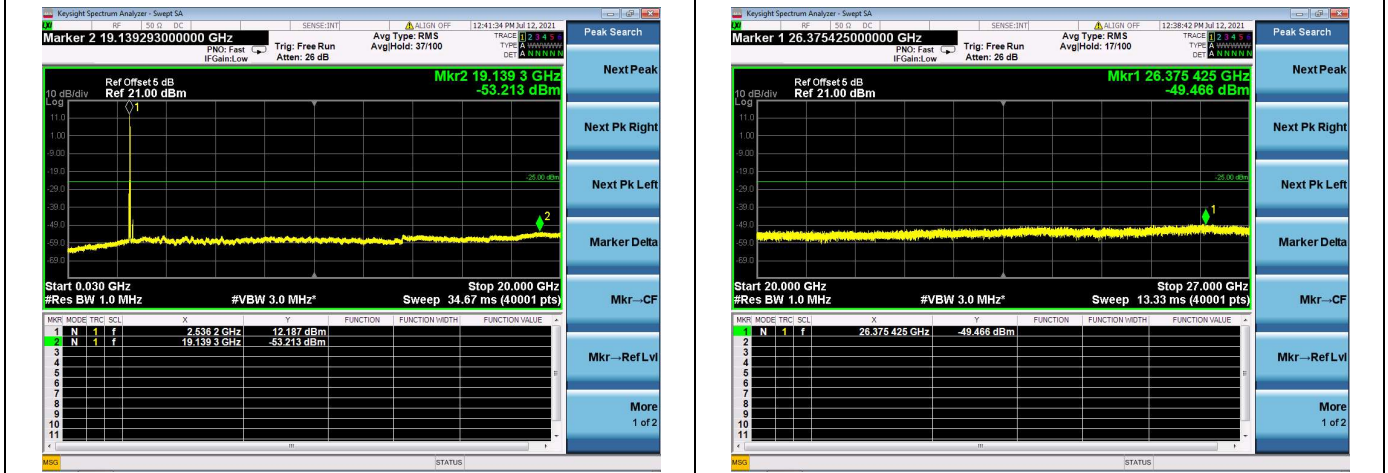

Mid CH/QPSK/1RB0 and 1RB49

Mid CH/QPSK/1RB99 and 1RB0

Mid CH/QPSK/FULL RB

High CH/QPSK/1RB0 and 1RB49

High CH/QPSK/1RB99 and 1RB0

High CH/QPSK/FULL RB

LTE Band 7C CSE

Channel Bandwidth: 20MHz+15MHz

LOW CH/QPSK/1RB0 and 1RB74

LOW CH/QPSK/1RB99 and 1RB0

LOW CH/QPSK/FULL RB

Mid CH/QPSK/1RB0 and 1RB74

Mid CH/QPSK/1RB99 and 1RB0

Mid CH/QPSK/FULL RB

High CH/QPSK/1RB0 and 1RB74

High CH/QPSK/1RB99 and 1RB0

High CH/QPSK/FULL RB