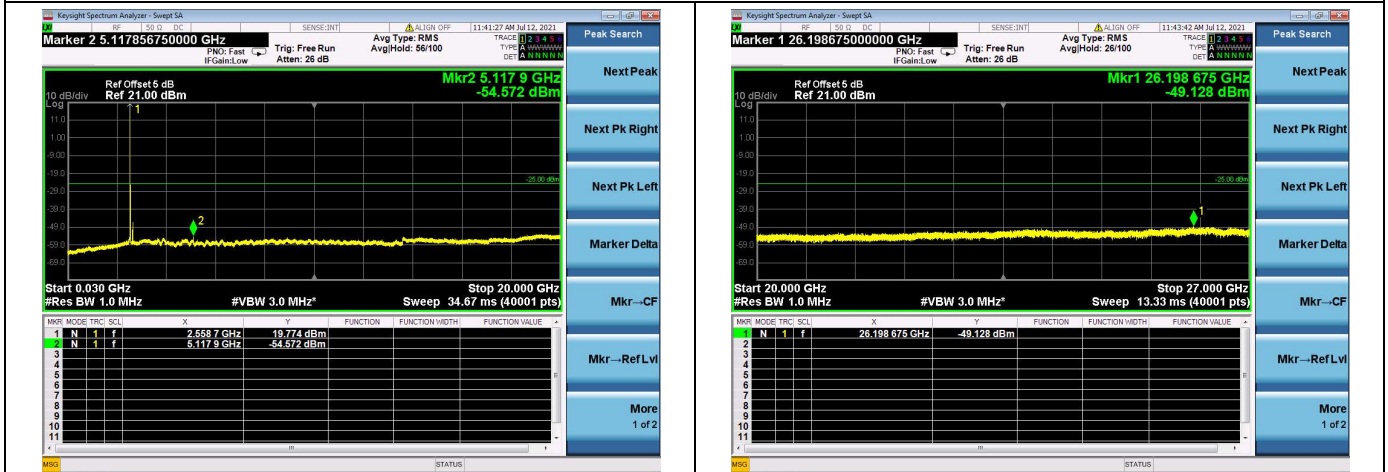

Mid CH/QPSK/1RB0 and 1RB49

Mid CH/QPSK/1RB99 and 1RB0

Mid CH/QPSK/FULL RB

High CH/QPSK/1RB0 and 1RB49

High CH/QPSK/1RB99 and 1RB0

High CH/QPSK/FULL RB

LTE Band 7C CSE

Channel Bandwidth: 20MHz+15MHz

LOW CH/QPSK/1RB0 and 1RB74

LOW CH/QPSK/1RB99 and 1RB0

LOW CH/QPSK/FULL RB

Mid CH/QPSK/1RB0 and 1RB74

Mid CH/QPSK/1RB99 and 1RB0

Mid CH/QPSK/FULL RB

High CH/QPSK/1RB0 and 1RB74

High CH/QPSK/1RB99 and 1RB0

High CH/QPSK/FULL RB