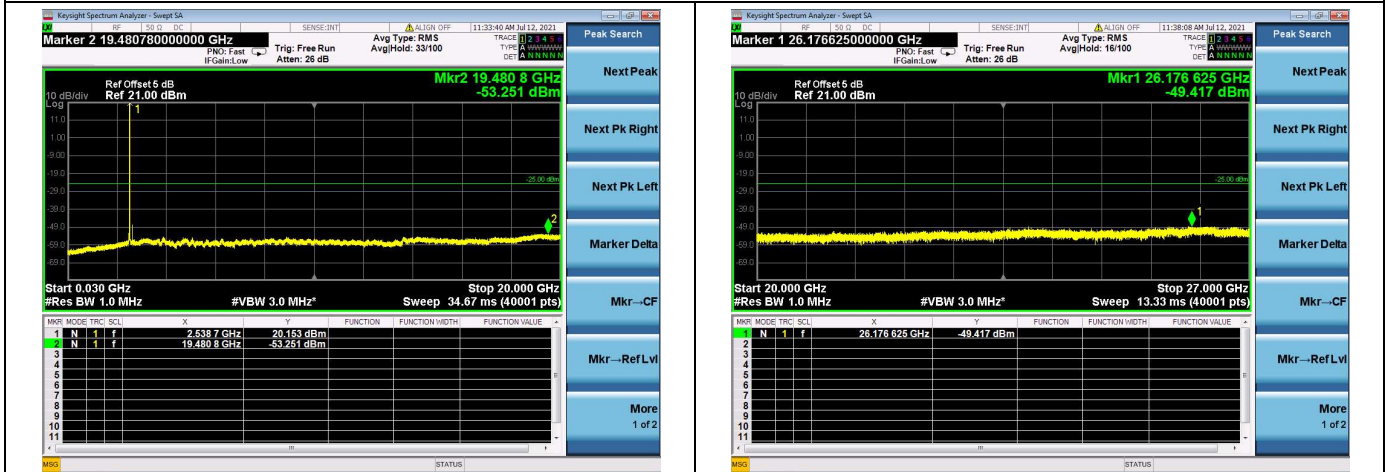

Mid CH/QPSK/1RB0 and 1RB49

Mid CH/QPSK/1RB99 and 1RB0

Mid CH/QPSK/FULL RB

High CH/QPSK/1RB0 and 1RB49

High CH/QPSK/1RB99 and 1RB0

High CH/QPSK/FULL RB

LTE Band 7C CSE

Channel Bandwidth: 20MHz+15MHz

LOW CH/QPSK/1RB0 and 1RB74

LOW CH/QPSK/1RB99 and 1RB0

LOW CH/QPSK/FULL RB

Mid CH/QPSK/1RB0 and 1RB74

Mid CH/QPSK/1RB99 and 1RB0

Mid CH/QPSK/FULL RB

High CH/QPSK/1RB0 and 1RB74

High CH/QPSK/1RB99 and 1RB0

High CH/QPSK/FULL RB