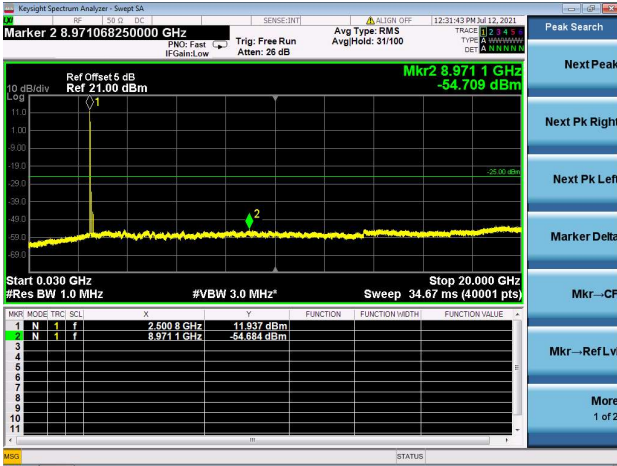

Mid CH/QPSK/1RB0 and 1RB49

Mid CH/QPSK/1RB99 and 1RB0

Mid CH/QPSK/FULL RB

High CH/QPSK/1RB0 and 1RB49

High CH/QPSK/1RB99 and 1RB0

High CH/QPSK/FULL RB

LTE Band 7C CSE

Channel Bandwidth: 20MHz+15MHz

LOW CH/QPSK/1RB0 and 1RB74

LOW CH/QPSK/1RB99 and 1RB0

LOW CH/QPSK/FULL RB

Mid CH/QPSK/1RB0 and 1RB74

Mid CH/QPSK/1RB99 and 1RB0

Mid CH/QPSK/FULL RB

High CH/QPSK/1RB0 and 1RB74

High CH/QPSK/1RB99 and 1RB0

High CH/QPSK/FULL RB