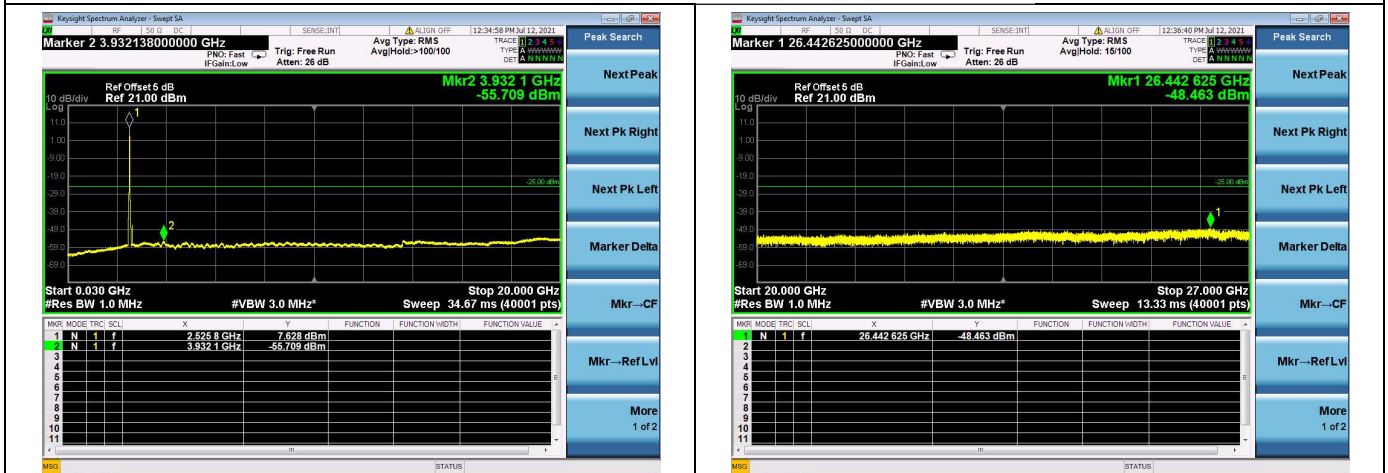

Mid CH/QPSK/1RB0 and 1RB49

Mid CH/QPSK/1RB99 and 1RB0

Mid CH/QPSK/FULL RB

High CH/QPSK/1RB0 and 1RB49

High CH/QPSK/1RB99 and 1RB0

High CH/QPSK/FULL RB

LTE Band 7C CSE

Channel Bandwidth: 20MHz+15MHz

LOW CH/QPSK/1RB0 and 1RB74

LOW CH/QPSK/1RB99 and 1RB0

LOW CH/QPSK/FULL RB

Mid CH/QPSK/1RB0 and 1RB74

Mid CH/QPSK/1RB99 and 1RB0

Mid CH/QPSK/FULL RB

High CH/QPSK/1RB0 and 1RB74

High CH/QPSK/1RB99 and 1RB0

High CH/QPSK/FULL RB