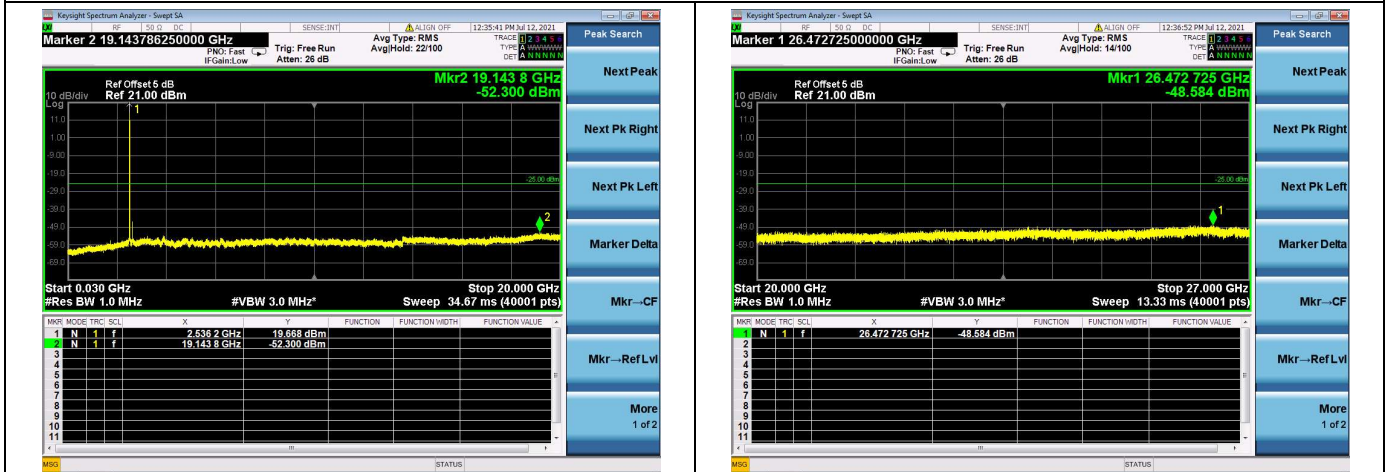

Mid CH/QPSK/1RB0 and 1RB49

Mid CH/QPSK/1RB99 and 1RB0

Mid CH/QPSK/FULL RB

High CH/QPSK/1RB0 and 1RB49

High CH/QPSK/1RB99 and 1RB0

High CH/QPSK/FULL RB

LTE Band 7C CSE

Channel Bandwidth: 20MHz+15MHz

LOW CH/QPSK/1RB0 and 1RB74

LOW CH/QPSK/1RB99 and 1RB0

LOW CH/QPSK/FULL RB

Mid CH/QPSK/1RB0 and 1RB74

Mid CH/QPSK/1RB99 and 1RB0

Mid CH/QPSK/FULL RB

High CH/QPSK/1RB0 and 1RB74

High CH/QPSK/1RB99 and 1RB0

High CH/QPSK/FULL RB