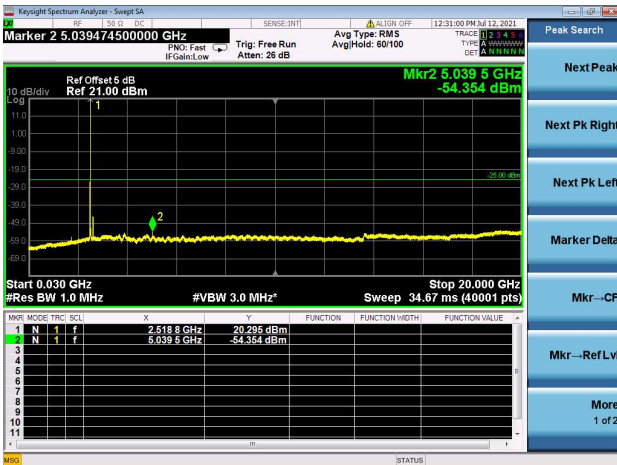

Mid CH/QPSK/1RB0 and 1RB49

Mid CH/QPSK/1RB99 and 1RB0

Mid CH/QPSK/FULL RB

High CH/QPSK/1RB0 and 1RB49

High CH/QPSK/1RB99 and 1RB0

High CH/QPSK/FULL RB

LTE Band 7C CSE

Channel Bandwidth: 20MHz+15MHz

LOW CH/QPSK/1RB0 and 1RB74

LOW CH/QPSK/1RB99 and 1RB0

LOW CH/QPSK/FULL RB

Mid CH/QPSK/1RB0 and 1RB74

Mid CH/QPSK/1RB99 and 1RB0

Mid CH/QPSK/FULL RB

High CH/QPSK/1RB0 and 1RB74

High CH/QPSK/1RB99 and 1RB0

High CH/QPSK/FULL RB