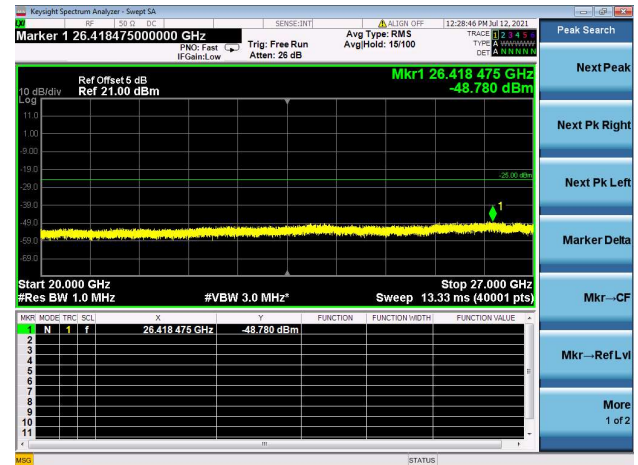

Mid CH/QPSK/1RB0 and 1RB49

Mid CH/QPSK/1RB99 and 1RB0

Mid CH/QPSK/FULL RB

High CH/QPSK/1RB0 and 1RB49

High CH/QPSK/1RB99 and 1RB0

High CH/QPSK/FULL RB

LTE Band 7C CSE

Channel Bandwidth: 20MHz+15MHz

LOW CH/QPSK/1RB0 and 1RB74

LOW CH/QPSK/1RB99 and 1RB0

LOW CH/QPSK/FULL RB

Mid CH/QPSK/1RB0 and 1RB74

Mid CH/QPSK/1RB99 and 1RB0

Mid CH/QPSK/FULL RB

High CH/QPSK/1RB0 and 1RB74

High CH/QPSK/1RB99 and 1RB0

High CH/QPSK/FULL RB