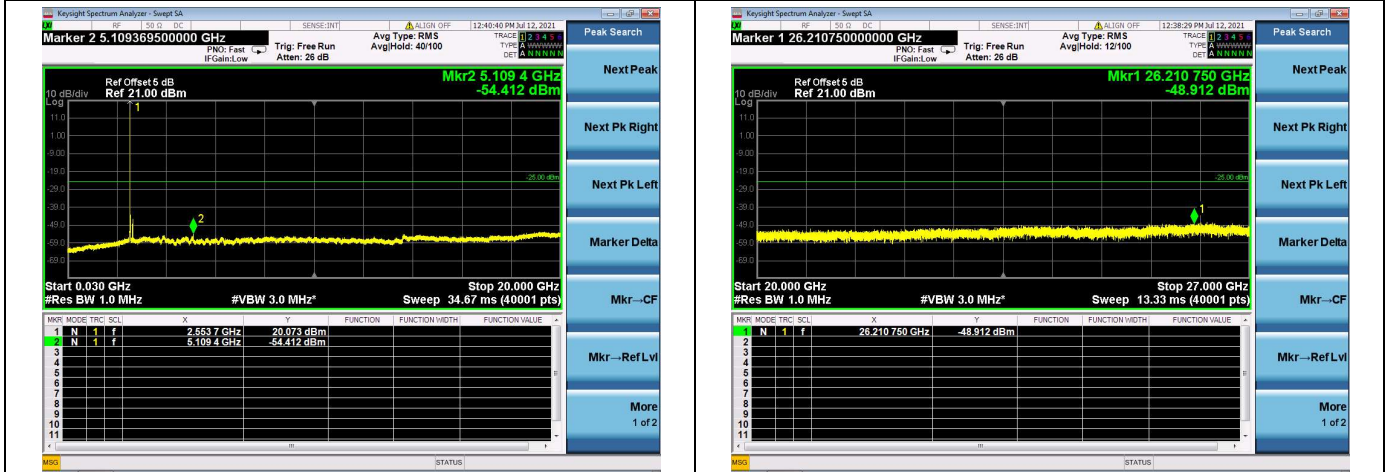

Mid CH/QPSK/1RB0 and 1RB49

Mid CH/QPSK/1RB99 and 1RB0

Mid CH/QPSK/FULL RB

High CH/QPSK/1RB0 and 1RB49

High CH/QPSK/1RB99 and 1RB0

High CH/QPSK/FULL RB

LTE Band 7C CSE

Channel Bandwidth: 20MHz+15MHz

LOW CH/QPSK/1RB0 and 1RB74

LOW CH/QPSK/1RB99 and 1RB0

LOW CH/QPSK/FULL RB

Mid CH/QPSK/1RB0 and 1RB74

Mid CH/QPSK/1RB99 and 1RB0

Mid CH/QPSK/FULL RB

High CH/QPSK/1RB0 and 1RB74

High CH/QPSK/1RB99 and 1RB0

High CH/QPSK/FULL RB