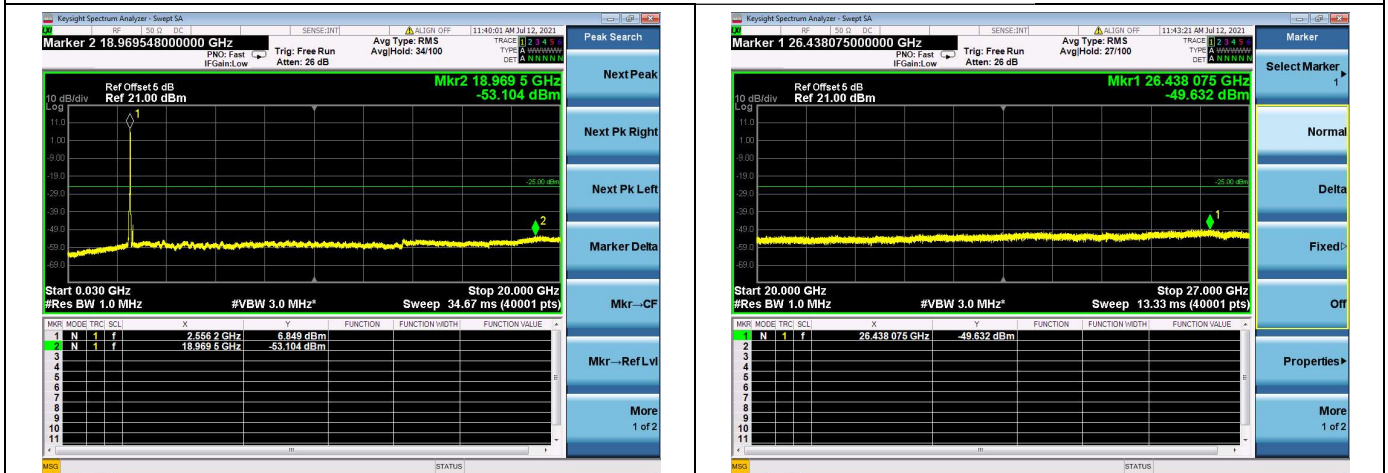

Mid CH/QPSK/1RB0 and 1RB49

Mid CH/QPSK/1RB99 and 1RB0

Mid CH/QPSK/FULL RB

High CH/QPSK/1RB0 and 1RB49

High CH/QPSK/1RB99 and 1RB0

High CH/QPSK/FULL RB

LTE Band 7C CSE

Channel Bandwidth: 20MHz+15MHz

LOW CH/QPSK/1RB0 and 1RB74

LOW CH/QPSK/1RB99 and 1RB0

LOW CH/QPSK/FULL RB

Mid CH/QPSK/1RB0 and 1RB74

Mid CH/QPSK/1RB99 and 1RB0

Mid CH/QPSK/FULL RB

High CH/QPSK/1RB0 and 1RB74

High CH/QPSK/1RB99 and 1RB0

High CH/QPSK/FULL RB