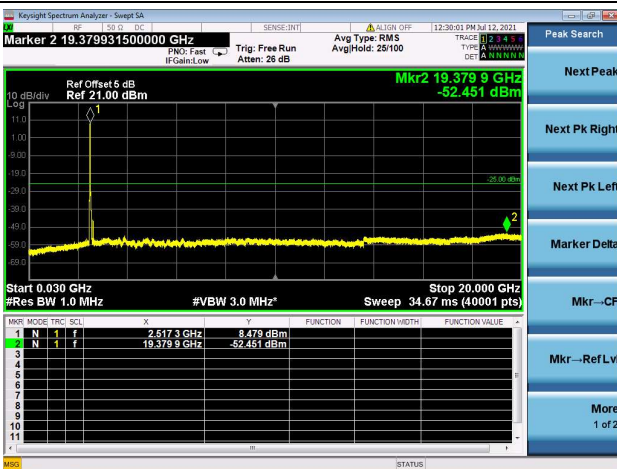

Mid CH/QPSK/1RB0 and 1RB49

Mid CH/QPSK/1RB99 and 1RB0

Mid CH/QPSK/FULL RB

High CH/QPSK/1RB0 and 1RB49

High CH/QPSK/1RB99 and 1RB0

High CH/QPSK/FULL RB

LTE Band 7C CSE

Channel Bandwidth: 20MHz+15MHz

LOW CH/QPSK/1RB0 and 1RB74

LOW CH/QPSK/1RB99 and 1RB0

LOW CH/QPSK/FULL RB

Mid CH/QPSK/1RB0 and 1RB74

Mid CH/QPSK/1RB99 and 1RB0

Mid CH/QPSK/FULL RB

High CH/QPSK/1RB0 and 1RB74

High CH/QPSK/1RB99 and 1RB0

High CH/QPSK/FULL RB