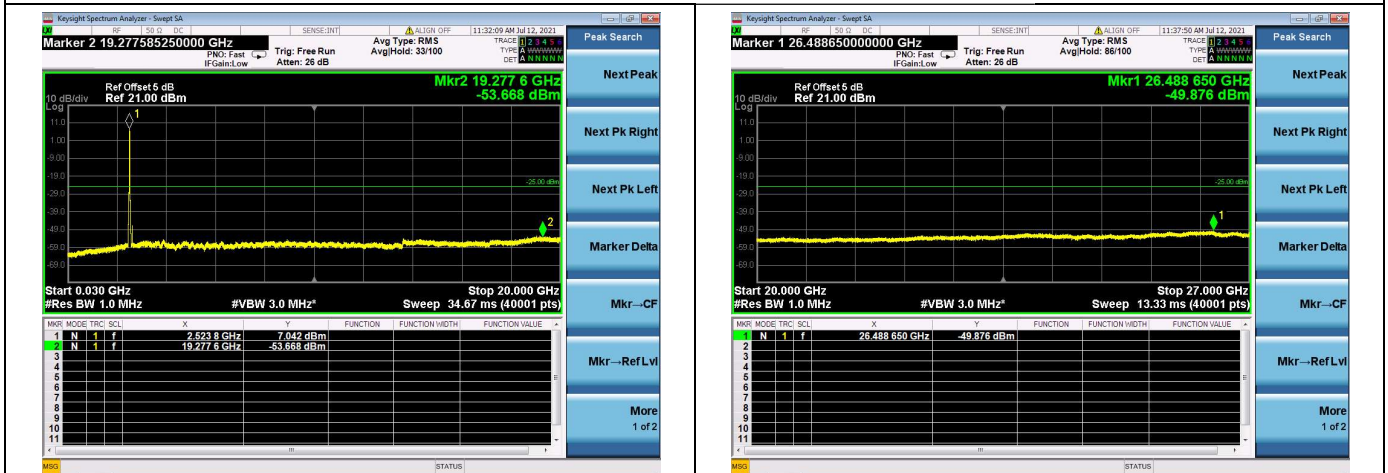

Mid CH/QPSK/1RB0 and 1RB49

Mid CH/QPSK/1RB99 and 1RB0

Mid CH/QPSK/FULL RB

High CH/QPSK/1RB0 and 1RB49

High CH/QPSK/1RB99 and 1RB0

High CH/QPSK/FULL RB

LTE Band 7C CSE

Channel Bandwidth: 20MHz+15MHz

LOW CH/QPSK/1RB0 and 1RB74

LOW CH/QPSK/1RB99 and 1RB0

LOW CH/QPSK/FULL RB

Mid CH/QPSK/1RB0 and 1RB74

Mid CH/QPSK/1RB99 and 1RB0

Mid CH/QPSK/FULL RB

High CH/QPSK/1RB0 and 1RB74

High CH/QPSK/1RB99 and 1RB0

High CH/QPSK/FULL RB