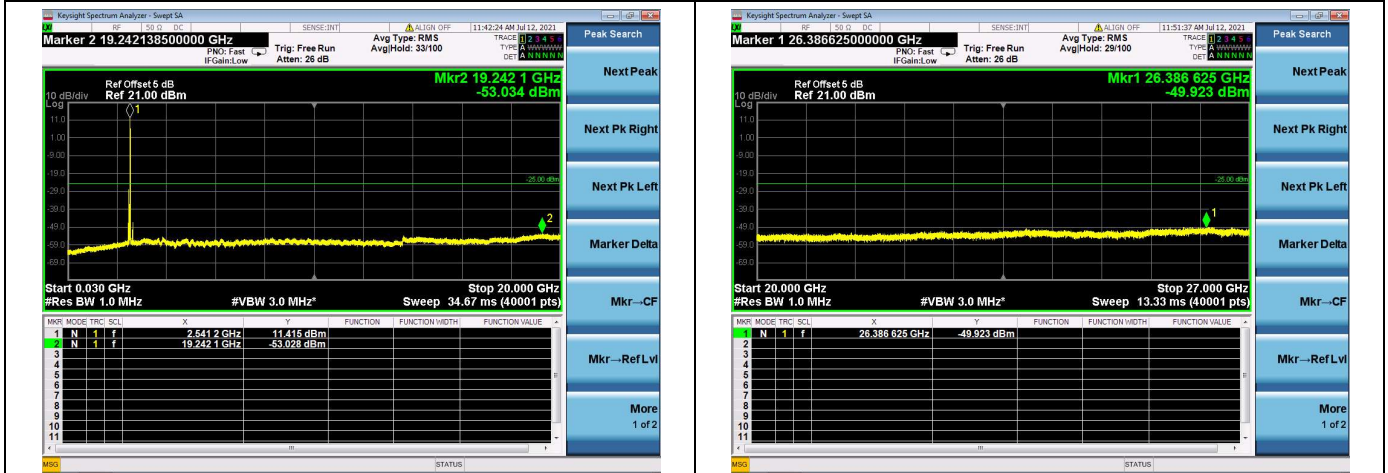

Mid CH/QPSK/1RB0 and 1RB49

Mid CH/QPSK/1RB99 and 1RB0

Mid CH/QPSK/FULL RB

High CH/QPSK/1RB0 and 1RB49

High CH/QPSK/1RB99 and 1RB0

High CH/QPSK/FULL RB

LTE Band 7C CSE

Channel Bandwidth: 20MHz+15MHz

LOW CH/QPSK/1RB0 and 1RB74

LOW CH/QPSK/1RB99 and 1RB0

LOW CH/QPSK/FULL RB

Mid CH/QPSK/1RB0 and 1RB74

Mid CH/QPSK/1RB99 and 1RB0

Mid CH/QPSK/FULL RB

High CH/QPSK/1RB0 and 1RB74

High CH/QPSK/1RB99 and 1RB0

High CH/QPSK/FULL RB