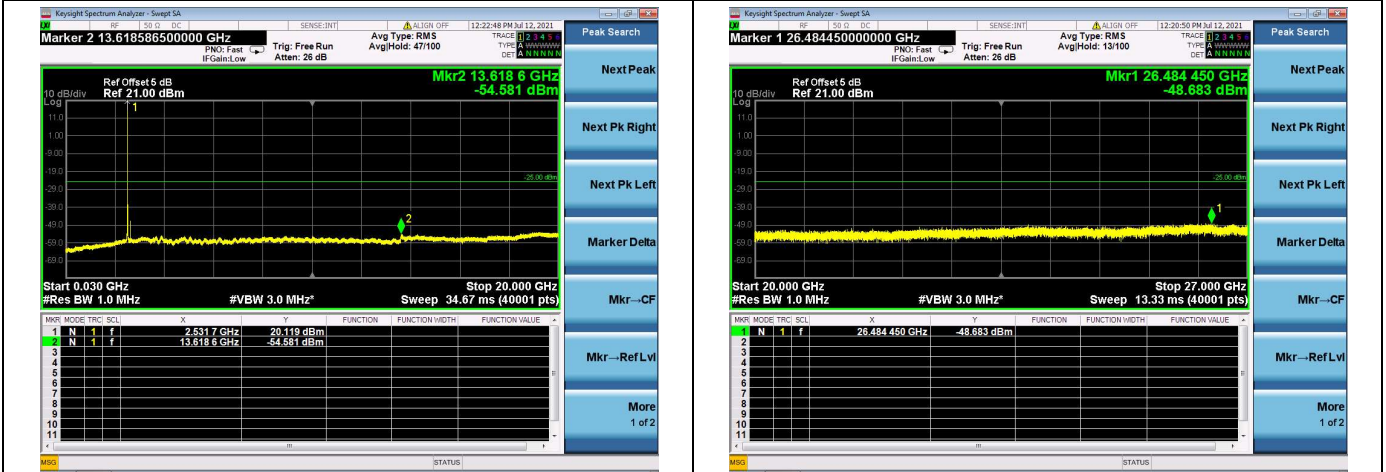

High CH/QPSK/1RB0 and 1RB74

High CH/QPSK/1RB74 and 1RB0

High CH/QPSK/FULL RB

LTE Band 7C CSE

Channel Bandwidth: 15MHz+20MHz

LOW CH/QPSK/1RB0 and 1RB99

LOW CH/QPSK/1RB74 and 1RB0

LOW CH/QPSK/FULL RB

Mid CH/QPSK/1RB0 and 1RB99

Mid CH/QPSK/1RB74 and 1RB0

Mid CH/QPSK/FULL RB

High CH/QPSK/1RB0 and 1RB99

High CH/QPSK/1RB74 and 1RB0

High CH/QPSK/FULL RB

LTE Band 7C CSE

Channel Bandwidth: 20MHz+10MHz