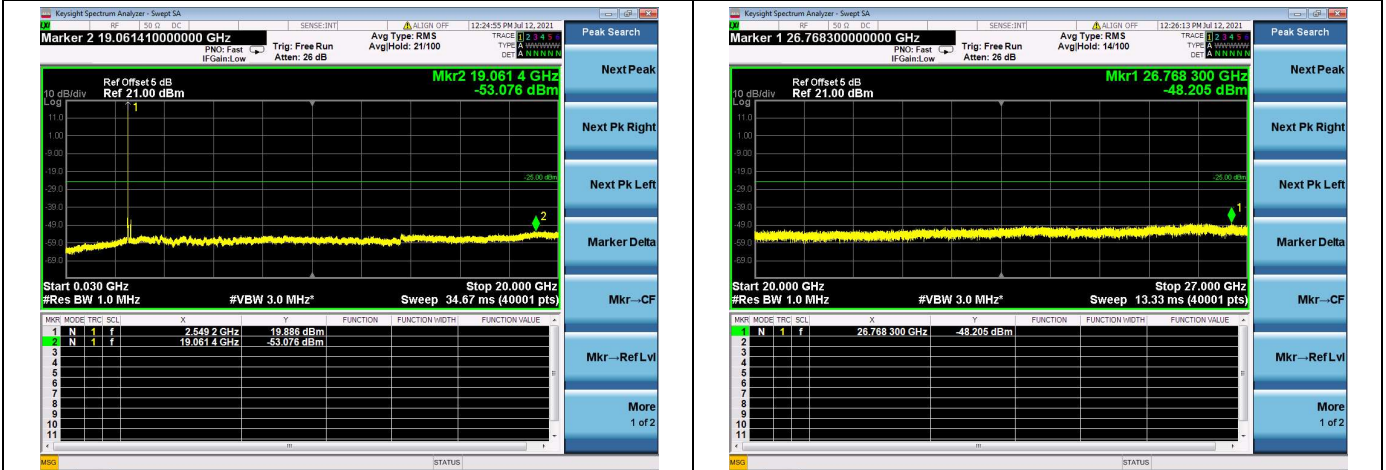

High CH/QPSK/1RB0 and 1RB74

High CH/QPSK/1RB74 and 1RB0

High CH/QPSK/FULL RB

LTE Band 7C CSE

Channel Bandwidth: 15MHz+20MHz

LOW CH/QPSK/1RB0 and 1RB99

LOW CH/QPSK/1RB74 and 1RB0

LOW CH/QPSK/FULL RB

Mid CH/QPSK/1RB0 and 1RB99

Mid CH/QPSK/1RB74 and 1RB0

Mid CH/QPSK/FULL RB

High CH/QPSK/1RB0 and 1RB99

High CH/QPSK/1RB74 and 1RB0

High CH/QPSK/FULL RB

LTE Band 7C CSE

Channel Bandwidth: 20MHz+10MHz

LOW CH/QPSK/1RB0 and 1RB49

LOW CH/QPSK/1RB99 and 1RB0

LOW CH/QPSK/FULL RB