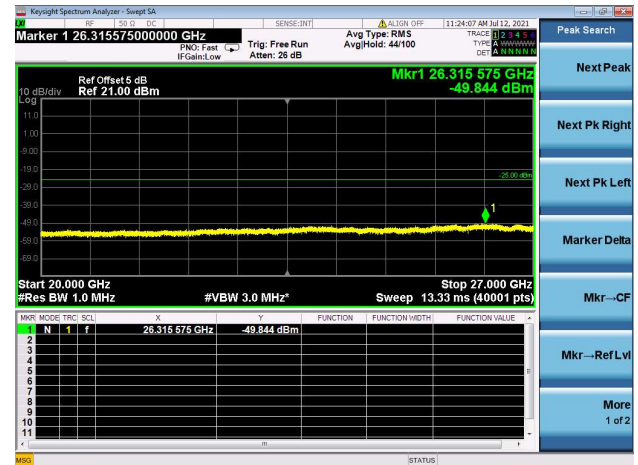

High CH/QPSK/1RB0 and 1RB74

High CH/QPSK/1RB74 and 1RB0

High CH/QPSK/FULL RB

LTE Band 7C CSE

Channel Bandwidth: 15MHz+20MHz

LOW CH/QPSK/1RB0 and 1RB99

LOW CH/QPSK/1RB74 and 1RB0

LOW CH/QPSK/FULL RB

Mid CH/QPSK/1RB0 and 1RB99

Mid CH/QPSK/1RB74 and 1RB0

Mid CH/QPSK/FULL RB

High CH/QPSK/1RB0 and 1RB99

High CH/QPSK/1RB74 and 1RB0

High CH/QPSK/FULL RB

LTE Band 7C CSE

Channel Bandwidth: 20MHz+10MHz

LOW CH/QPSK/1RB0 and 1RB49

LOW CH/QPSK/1RB99 and 1RB0

LOW CH/QPSK/FULL RB