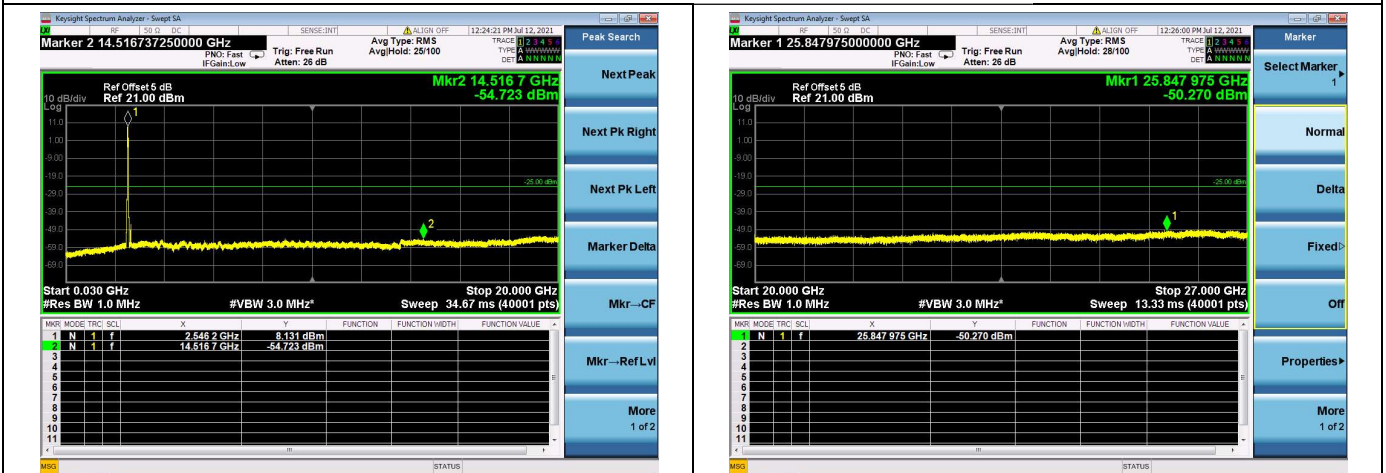

High CH/QPSK/1RB0 and 1RB74

High CH/QPSK/1RB74 and 1RB0

High CH/QPSK/FULL RB

LTE Band 7C CSE

Channel Bandwidth: 15MHz+20MHz

LOW CH/QPSK/1RB0 and 1RB99

LOW CH/QPSK/1RB74 and 1RB0

LOW CH/QPSK/FULL RB

Mid CH/QPSK/1RB0 and 1RB99

Mid CH/QPSK/1RB74 and 1RB0

Mid CH/QPSK/FULL RB

High CH/QPSK/1RB0 and 1RB99

High CH/QPSK/1RB74 and 1RB0

High CH/QPSK/FULL RB

LTE Band 7C CSE

Channel Bandwidth: 20MHz+10MHz

LOW CH/QPSK/1RB0 and 1RB49

LOW CH/QPSK/1RB99 and 1RB0

LOW CH/QPSK/FULL RB