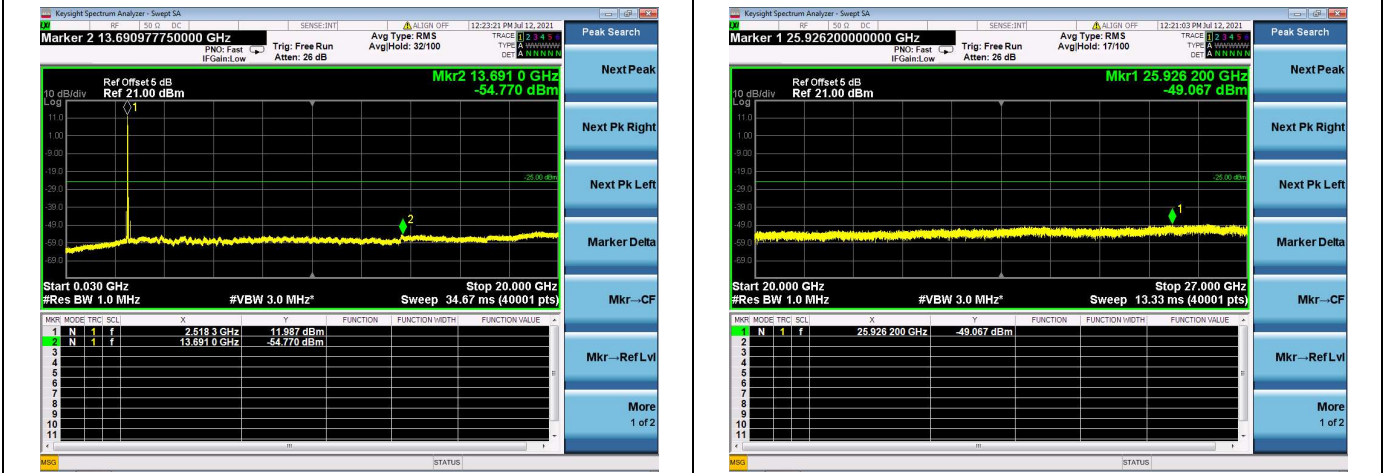

High CH/QPSK/1RB0 and 1RB74

High CH/QPSK/1RB74 and 1RB0

High CH/QPSK/FULL RB

LTE Band 7C CSE

Channel Bandwidth: 15MHz+20MHz

LOW CH/QPSK/1RB0 and 1RB99

LOW CH/QPSK/1RB74 and 1RB0

LOW CH/QPSK/FULL RB

Mid CH/QPSK/1RB0 and 1RB99

Mid CH/QPSK/1RB74 and 1RB0

Mid CH/QPSK/FULL RB

High CH/QPSK/1RB0 and 1RB99

High CH/QPSK/1RB74 and 1RB0

High CH/QPSK/FULL RB

LTE Band 7C CSE

Channel Bandwidth: 20MHz+10MHz