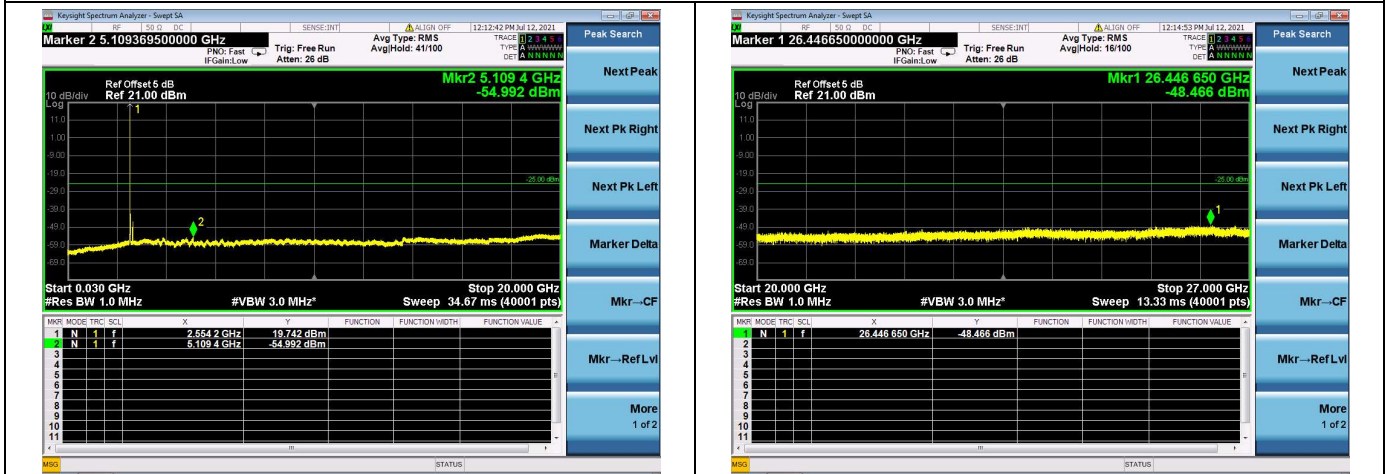

High CH/QPSK/1RB0 and 1RB74

High CH/QPSK/1RB74 and 1RB0

High CH/QPSK/FULL RB

LTE Band 7C CSE

Channel Bandwidth: 15MHz+20MHz

LOW CH/QPSK/1RB0 and 1RB99

LOW CH/QPSK/1RB74 and 1RB0

LOW CH/QPSK/FULL RB

Mid CH/QPSK/1RB0 and 1RB99

Mid CH/QPSK/1RB74 and 1RB0

Mid CH/QPSK/FULL RB

High CH/QPSK/1RB0 and 1RB99

High CH/QPSK/1RB74 and 1RB0

High CH/QPSK/FULL RB

LTE Band 7C CSE

Channel Bandwidth: 20MHz+10MHz