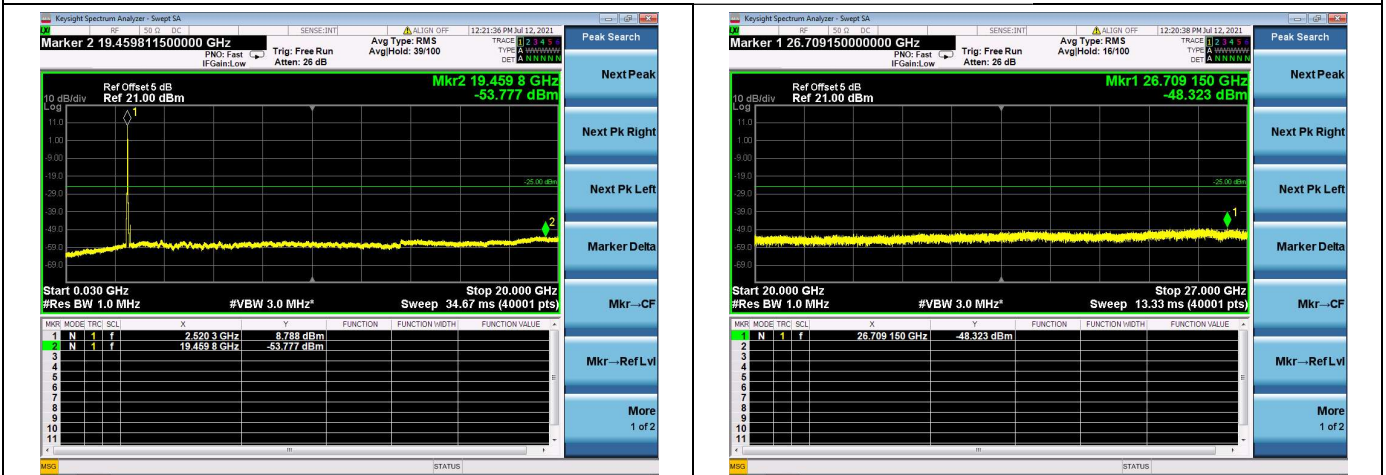

High CH/QPSK/1RB0 and 1RB74

High CH/QPSK/1RB74 and 1RB0

High CH/QPSK/FULL RB

LTE Band 7C CSE

Channel Bandwidth: 15MHz+20MHz

LOW CH/QPSK/1RB0 and 1RB99

LOW CH/QPSK/1RB74 and 1RB0

LOW CH/QPSK/FULL RB

Mid CH/QPSK/1RB0 and 1RB99

Mid CH/QPSK/1RB74 and 1RB0

Mid CH/QPSK/FULL RB

High CH/QPSK/1RB0 and 1RB99

High CH/QPSK/1RB74 and 1RB0

High CH/QPSK/FULL RB

LTE Band 7C CSE

Channel Bandwidth: 20MHz+10MHz