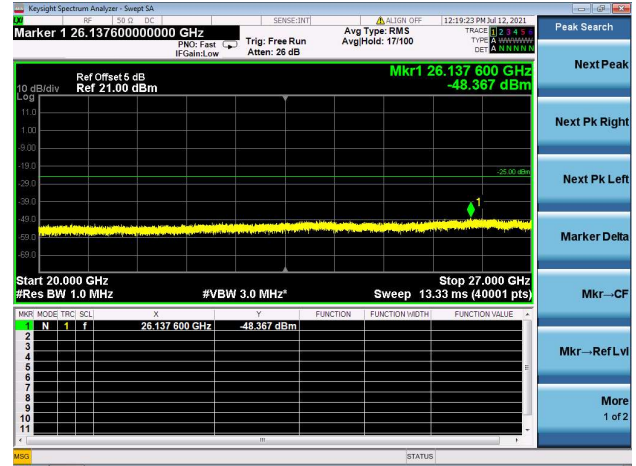

High CH/QPSK/1RB0 and 1RB74

High CH/QPSK/1RB74 and 1RB0

High CH/QPSK/FULL RB

LTE Band 7C CSE

Channel Bandwidth: 15MHz+20MHz

LOW CH/QPSK/1RB0 and 1RB99

LOW CH/QPSK/1RB74 and 1RB0

LOW CH/QPSK/FULL RB

Mid CH/QPSK/1RB0 and 1RB99

Mid CH/QPSK/1RB74 and 1RB0

Mid CH/QPSK/FULL RB

High CH/QPSK/1RB0 and 1RB99

High CH/QPSK/1RB74 and 1RB0

High CH/QPSK/FULL RB

LTE Band 7C CSE

Channel Bandwidth: 20MHz+10MHz