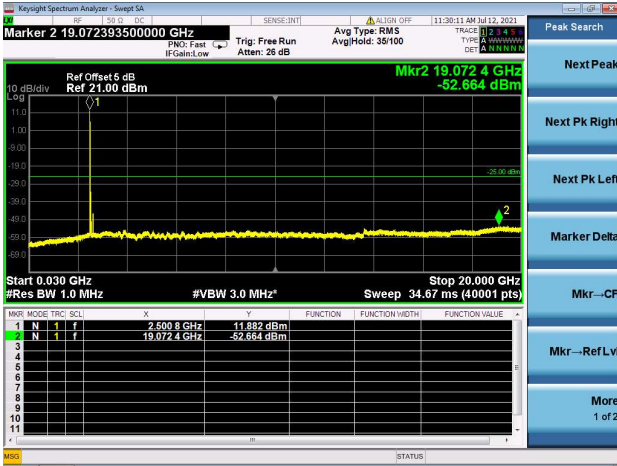

High CH/QPSK/1RB0 and 1RB74

High CH/QPSK/1RB74 and 1RB0

High CH/QPSK/FULL RB

LTE Band 7C CSE

Channel Bandwidth: 15MHz+20MHz

LOW CH/QPSK/1RB0 and 1RB99

LOW CH/QPSK/1RB74 and 1RB0

LOW CH/QPSK/FULL RB

Mid CH/QPSK/1RB0 and 1RB99

Mid CH/QPSK/1RB74 and 1RB0

Mid CH/QPSK/FULL RB

High CH/QPSK/1RB0 and 1RB99

High CH/QPSK/1RB74 and 1RB0

High CH/QPSK/FULL RB

LTE Band 7C CSE

Channel Bandwidth: 20MHz+10MHz

LOW CH/QPSK/1RB0 and 1RB49

LOW CH/QPSK/1RB99 and 1RB0

LOW CH/QPSK/FULL RB