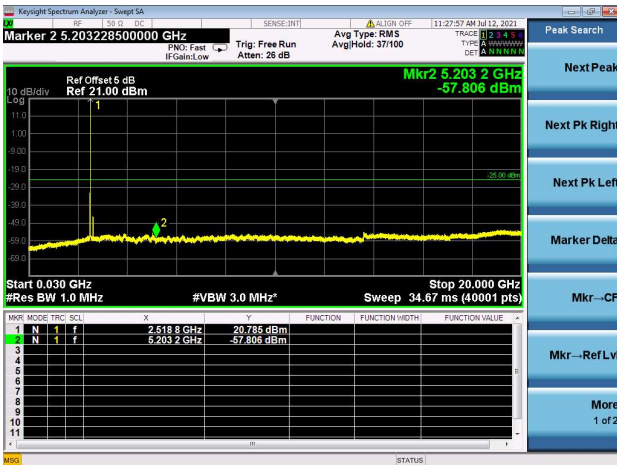

High CH/QPSK/1RB0 and 1RB74

High CH/QPSK/1RB74 and 1RB0

High CH/QPSK/FULL RB

LTE Band 7C CSE

Channel Bandwidth: 15MHz+20MHz

LOW CH/QPSK/1RB0 and 1RB99

LOW CH/QPSK/1RB74 and 1RB0

LOW CH/QPSK/FULL RB

Mid CH/QPSK/1RB0 and 1RB99

Mid CH/QPSK/1RB74 and 1RB0

Mid CH/QPSK/FULL RB

High CH/QPSK/1RB0 and 1RB99

High CH/QPSK/1RB74 and 1RB0

High CH/QPSK/FULL RB

LTE Band 7C CSE

Channel Bandwidth: 20MHz+10MHz

LOW CH/QPSK/1RB0 and 1RB49

LOW CH/QPSK/1RB99 and 1RB0

LOW CH/QPSK/FULL RB