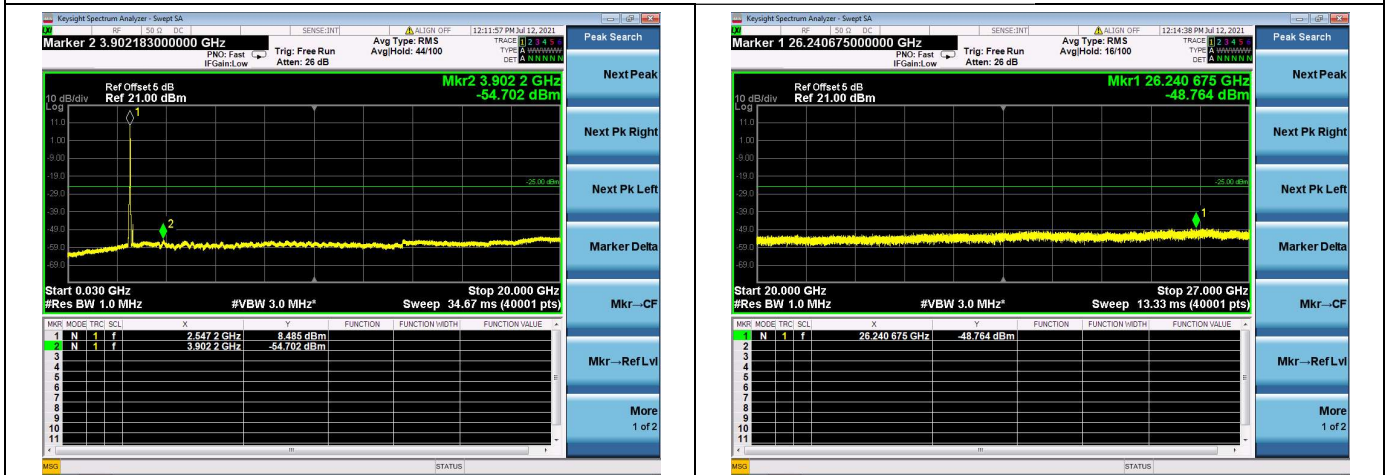

High CH/QPSK/1RB0 and 1RB74

High CH/QPSK/1RB74 and 1RB0

High CH/QPSK/FULL RB

LTE Band 7C CSE

Channel Bandwidth: 15MHz+20MHz

LOW CH/QPSK/1RB0 and 1RB99

LOW CH/QPSK/1RB74 and 1RB0

LOW CH/QPSK/FULL RB

Mid CH/QPSK/1RB0 and 1RB99

Mid CH/QPSK/1RB74 and 1RB0

Mid CH/QPSK/FULL RB

High CH/QPSK/1RB0 and 1RB99

High CH/QPSK/1RB74 and 1RB0

High CH/QPSK/FULL RB

LTE Band 7C CSE

Channel Bandwidth: 20MHz+10MHz