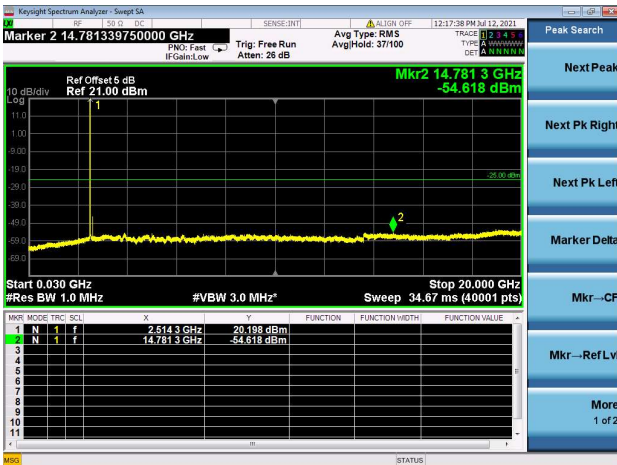

High CH/QPSK/1RB0 and 1RB74

High CH/QPSK/1RB74 and 1RB0

High CH/QPSK/FULL RB

LTE Band 7C CSE

Channel Bandwidth: 15MHz+20MHz

LOW CH/QPSK/1RB0 and 1RB99

LOW CH/QPSK/1RB74 and 1RB0

LOW CH/QPSK/FULL RB

Mid CH/QPSK/1RB0 and 1RB99

Mid CH/QPSK/1RB74 and 1RB0

Mid CH/QPSK/FULL RB

High CH/QPSK/1RB0 and 1RB99

High CH/QPSK/1RB74 and 1RB0

High CH/QPSK/FULL RB

LTE Band 7C CSE

Channel Bandwidth: 20MHz+10MHz