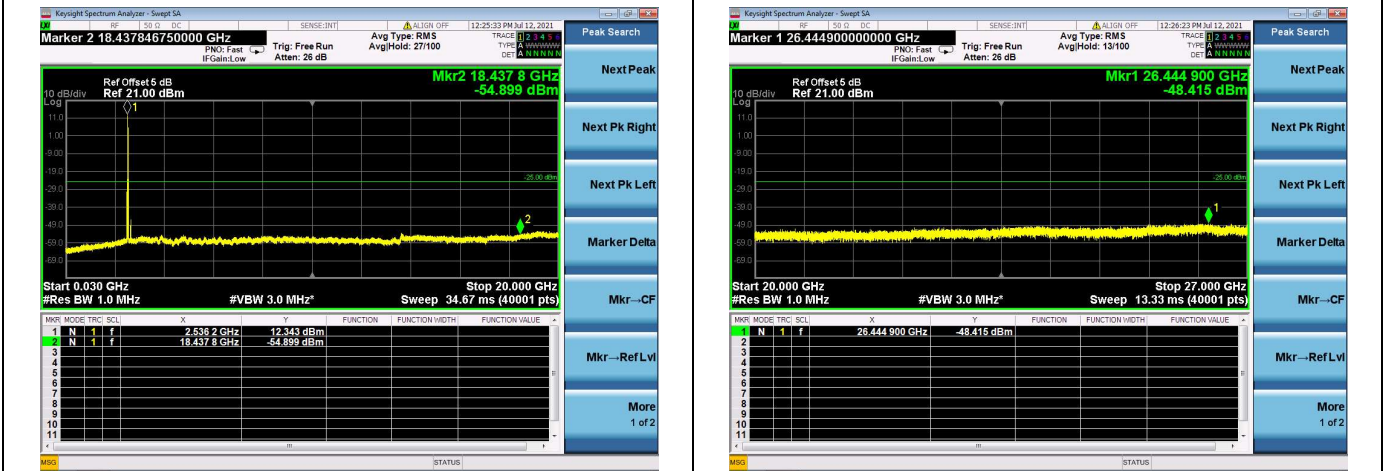

High CH/QPSK/1RB0 and 1RB74

High CH/QPSK/1RB74 and 1RB0

High CH/QPSK/FULL RB

LTE Band 7C CSE

Channel Bandwidth: 15MHz+20MHz

LOW CH/QPSK/1RB0 and 1RB99

LOW CH/QPSK/1RB74 and 1RB0

LOW CH/QPSK/FULL RB

Mid CH/QPSK/1RB0 and 1RB99

Mid CH/QPSK/1RB74 and 1RB0

Mid CH/QPSK/FULL RB

High CH/QPSK/1RB0 and 1RB99

High CH/QPSK/1RB74 and 1RB0

High CH/QPSK/FULL RB

LTE Band 7C CSE

Channel Bandwidth: 20MHz+10MHz

LOW CH/QPSK/1RB0 and 1RB49

LOW CH/QPSK/1RB99 and 1RB0

LOW CH/QPSK/FULL RB