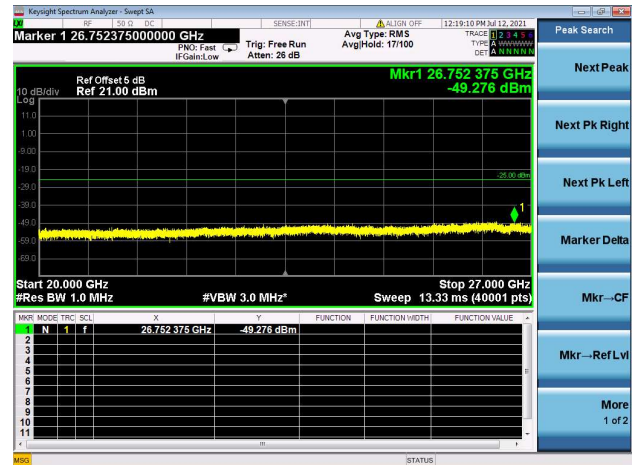

High CH/QPSK/1RB0 and 1RB74

High CH/QPSK/1RB74 and 1RB0

High CH/QPSK/FULL RB

LTE Band 7C CSE

Channel Bandwidth: 15MHz+20MHz

LOW CH/QPSK/1RB0 and 1RB99

LOW CH/QPSK/1RB74 and 1RB0

LOW CH/QPSK/FULL RB

Mid CH/QPSK/1RB0 and 1RB99

Mid CH/QPSK/1RB74 and 1RB0

Mid CH/QPSK/FULL RB

High CH/QPSK/1RB0 and 1RB99

High CH/QPSK/1RB74 and 1RB0

High CH/QPSK/FULL RB

LTE Band 7C CSE

Channel Bandwidth: 20MHz+10MHz