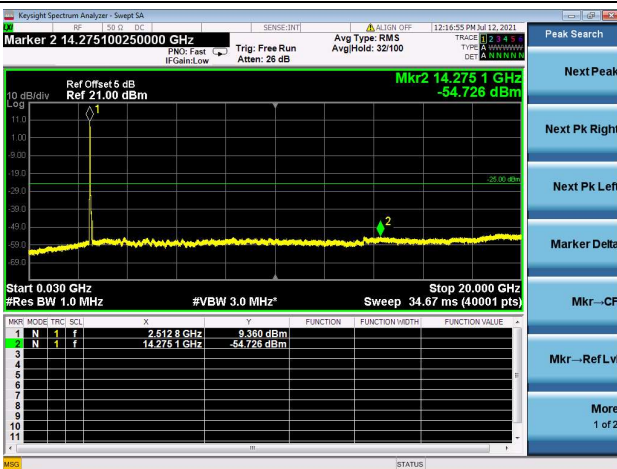

High CH/QPSK/1RB0 and 1RB74

High CH/QPSK/1RB74 and 1RB0

High CH/QPSK/FULL RB

LTE Band 7C CSE

Channel Bandwidth: 15MHz+20MHz

LOW CH/QPSK/1RB0 and 1RB99

LOW CH/QPSK/1RB74 and 1RB0

LOW CH/QPSK/FULL RB

Mid CH/QPSK/1RB0 and 1RB99

Mid CH/QPSK/1RB74 and 1RB0

Mid CH/QPSK/FULL RB

High CH/QPSK/1RB0 and 1RB99

High CH/QPSK/1RB74 and 1RB0

High CH/QPSK/FULL RB

LTE Band 7C CSE

Channel Bandwidth: 20MHz+10MHz