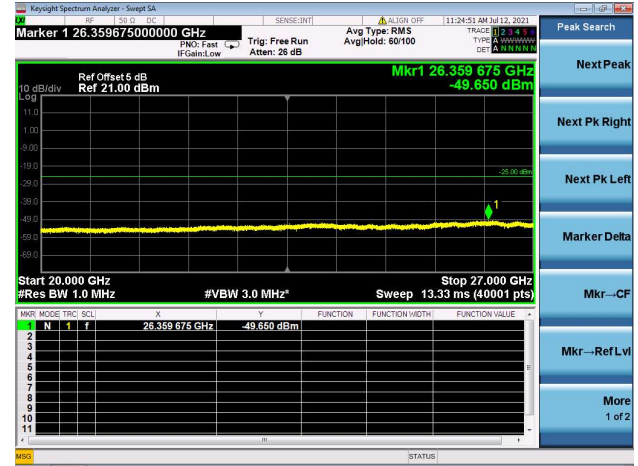

High CH/QPSK/1RB0 and 1RB74

High CH/QPSK/1RB74 and 1RB0

High CH/QPSK/FULL RB

LTE Band 7C CSE

Channel Bandwidth: 15MHz+20MHz

LOW CH/QPSK/1RB0 and 1RB99

LOW CH/QPSK/1RB74 and 1RB0

LOW CH/QPSK/FULL RB

Mid CH/QPSK/1RB0 and 1RB99

Mid CH/QPSK/1RB74 and 1RB0

Mid CH/QPSK/FULL RB

High CH/QPSK/1RB0 and 1RB99

High CH/QPSK/1RB74 and 1RB0

High CH/QPSK/FULL RB

LTE Band 7C CSE

Channel Bandwidth: 20MHz+10MHz

LOW CH/QPSK/1RB0 and 1RB49

LOW CH/QPSK/1RB99 and 1RB0

LOW CH/QPSK/FULL RB