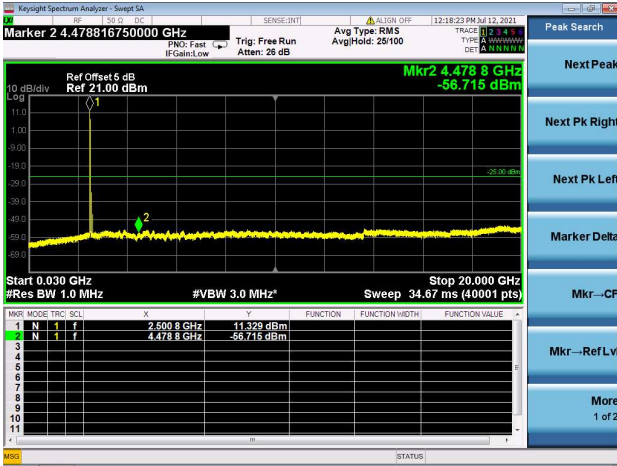

High CH/QPSK/1RB0 and 1RB74

High CH/QPSK/1RB74 and 1RB0

High CH/QPSK/FULL RB

LTE Band 7C CSE

Channel Bandwidth: 15MHz+20MHz

LOW CH/QPSK/1RB0 and 1RB99

LOW CH/QPSK/1RB74 and 1RB0

LOW CH/QPSK/FULL RB

Mid CH/QPSK/1RB0 and 1RB99

Mid CH/QPSK/1RB74 and 1RB0

Mid CH/QPSK/FULL RB

High CH/QPSK/1RB0 and 1RB99

High CH/QPSK/1RB74 and 1RB0

High CH/QPSK/FULL RB

LTE Band 7C CSE

Channel Bandwidth: 20MHz+10MHz