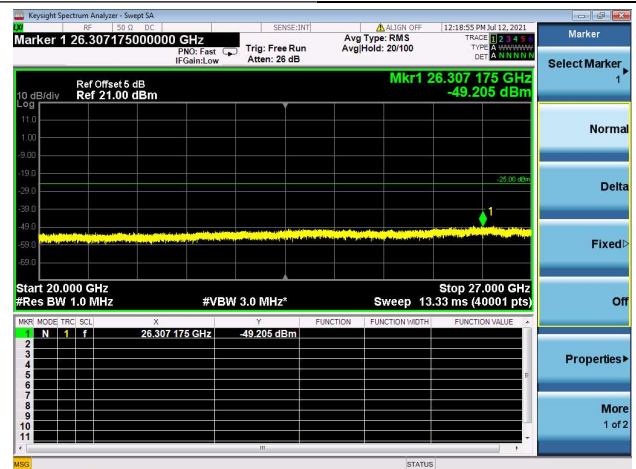

High CH/QPSK/1RB0 and 1RB74

High CH/QPSK/1RB74 and 1RB0

High CH/QPSK/FULL RB

LTE Band 7C CSE

Channel Bandwidth: 15MHz+20MHz

LOW CH/QPSK/1RB0 and 1RB99

LOW CH/QPSK/1RB74 and 1RB0

LOW CH/QPSK/FULL RB

Mid CH/QPSK/1RB0 and 1RB99

Mid CH/QPSK/1RB74 and 1RB0

Mid CH/QPSK/FULL RB

High CH/QPSK/1RB0 and 1RB99

High CH/QPSK/1RB74 and 1RB0

High CH/QPSK/FULL RB

LTE Band 7C CSE

Channel Bandwidth: 20MHz+10MHz