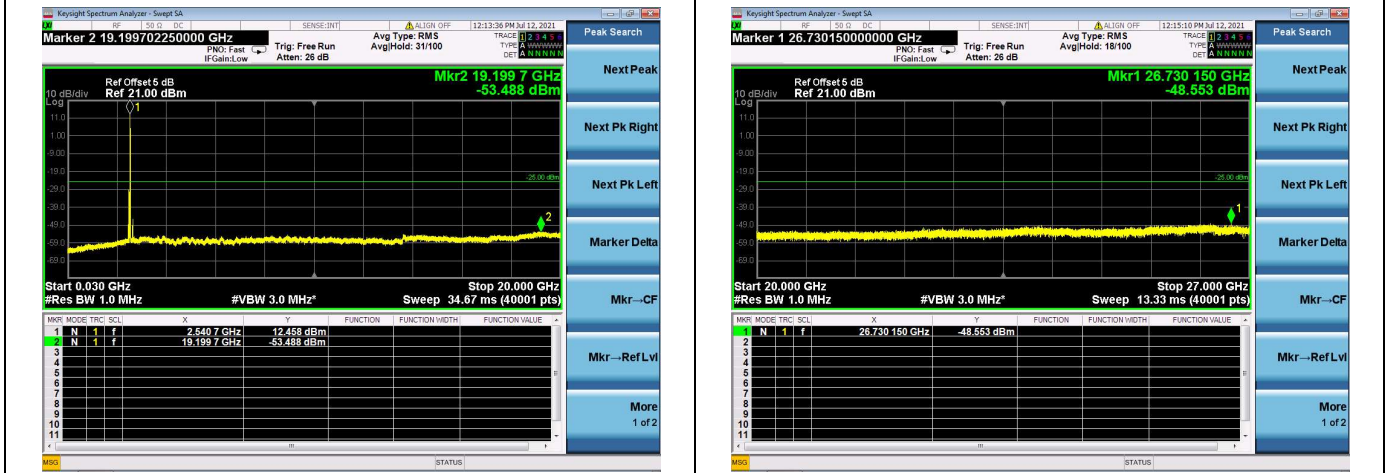

High CH/QPSK/1RB0 and 1RB74

High CH/QPSK/1RB74 and 1RB0

High CH/QPSK/FULL RB

LTE Band 7C CSE

Channel Bandwidth: 15MHz+20MHz

LOW CH/QPSK/1RB0 and 1RB99

LOW CH/QPSK/1RB74 and 1RB0

LOW CH/QPSK/FULL RB

Mid CH/QPSK/1RB0 and 1RB99

Mid CH/QPSK/1RB74 and 1RB0

Mid CH/QPSK/FULL RB

High CH/QPSK/1RB0 and 1RB99

High CH/QPSK/1RB74 and 1RB0

High CH/QPSK/FULL RB

LTE Band 7C CSE

Channel Bandwidth: 20MHz+10MHz