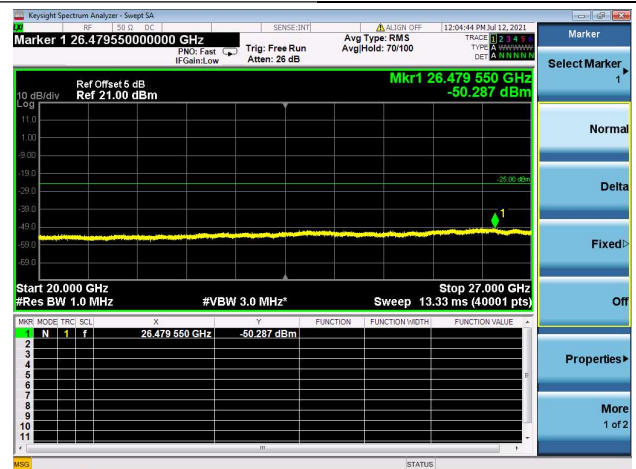

LTE Band 7C CSE

Channel Bandwidth: 15MHz+10MHz

LOW CH/QPSK/1RB0 and 1RB49

LOW CH/QPSK/1RB74 and 1RB0

LOW CH/QPSK/FULL RB

Mid CH/QPSK/1RB0 and 1RB49

Mid CH/QPSK/1RB74 and 1RB0

Mid CH/QPSK/FULL RB

High CH/QPSK/1RB0 and 1RB99

High CH/QPSK/1RB49 and 1RB0

High CH/QPSK/FULL RB

LTE Band 7C CSE

Channel Bandwidth: 15MHz+15MHz

LOW CH/QPSK/1RB0 and 1RB74

LOW CH/QPSK/1RB74 and 1RB0

LOW CH/QPSK/FULL RB