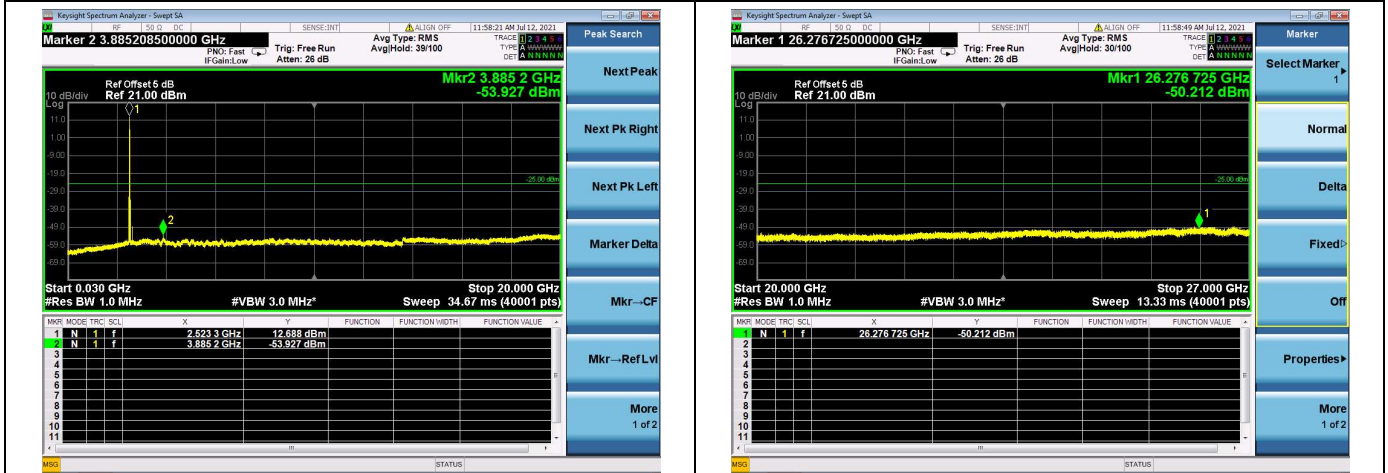

LTE Band 7C CSE

Channel Bandwidth: 15MHz+10MHz

LOW CH/QPSK/1RB0 and 1RB49

LOW CH/QPSK/1RB74 and 1RB0

LOW CH/QPSK/FULL RB

Mid CH/QPSK/1RB0 and 1RB49

Mid CH/QPSK/1RB74 and 1RB0

Mid CH/QPSK/FULL RB

High CH/QPSK/1RB0 and 1RB99

High CH/QPSK/1RB49 and 1RB0

High CH/QPSK/FULL RB

LTE Band 7C CSE

Channel Bandwidth: 15MHz+15MHz

LOW CH/QPSK/1RB0 and 1RB74

LOW CH/QPSK/1RB74 and 1RB0

LOW CH/QPSK/FULL RB