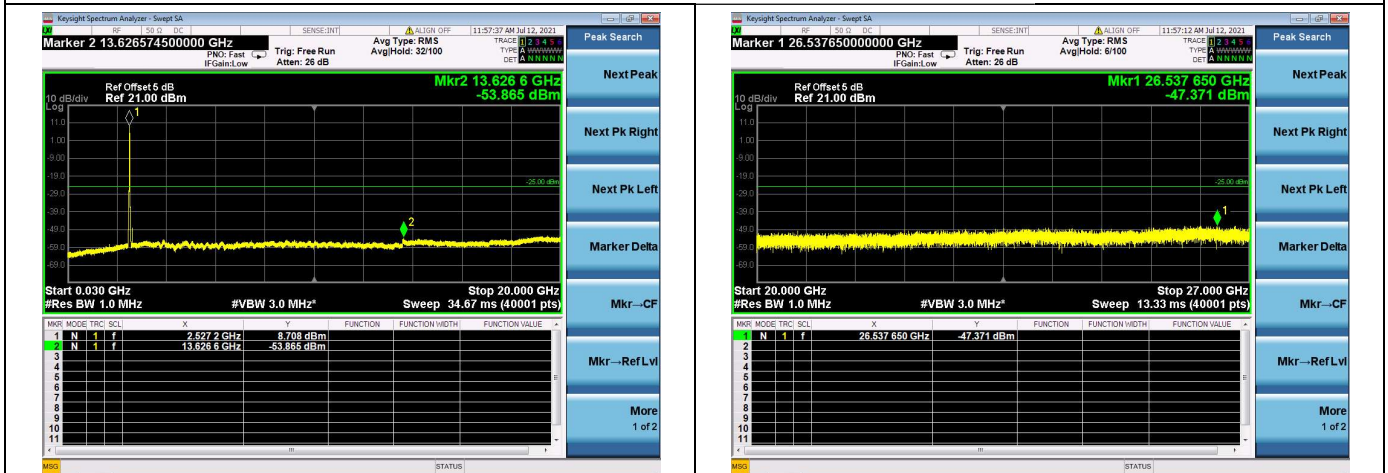

LTE Band 7C CSE

Channel Bandwidth: 15MHz+10MHz

LOW CH/QPSK/1RB0 and 1RB49

LOW CH/QPSK/1RB74 and 1RB0

LOW CH/QPSK/FULL RB

Mid CH/QPSK/1RB0 and 1RB49

Mid CH/QPSK/1RB74 and 1RB0

Mid CH/QPSK/FULL RB

High CH/QPSK/1RB0 and 1RB99

High CH/QPSK/1RB49 and 1RB0

High CH/QPSK/FULL RB

LTE Band 7C CSE

Channel Bandwidth: 15MHz+15MHz

LOW CH/QPSK/1RB0 and 1RB74

LOW CH/QPSK/1RB74 and 1RB0

LOW CH/QPSK/FULL RB