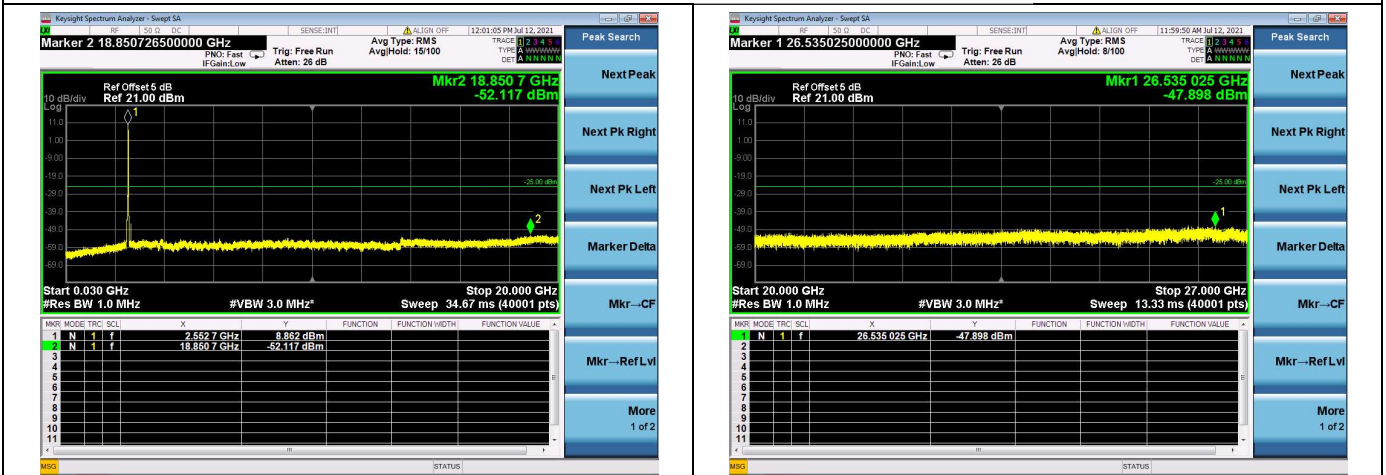

LTE Band 7C CSE

Channel Bandwidth: 15MHz+10MHz

LOW CH/QPSK/1RB0 and 1RB49

LOW CH/QPSK/1RB74 and 1RB0

LOW CH/QPSK/FULL RB

Mid CH/QPSK/1RB0 and 1RB49

Mid CH/QPSK/1RB74 and 1RB0

Mid CH/QPSK/FULL RB

High CH/QPSK/1RB0 and 1RB99

High CH/QPSK/1RB49 and 1RB0

High CH/QPSK/FULL RB

LTE Band 7C CSE

Channel Bandwidth: 15MHz+15MHz

LOW CH/QPSK/1RB0 and 1RB74

LOW CH/QPSK/1RB74 and 1RB0

LOW CH/QPSK/FULL RB