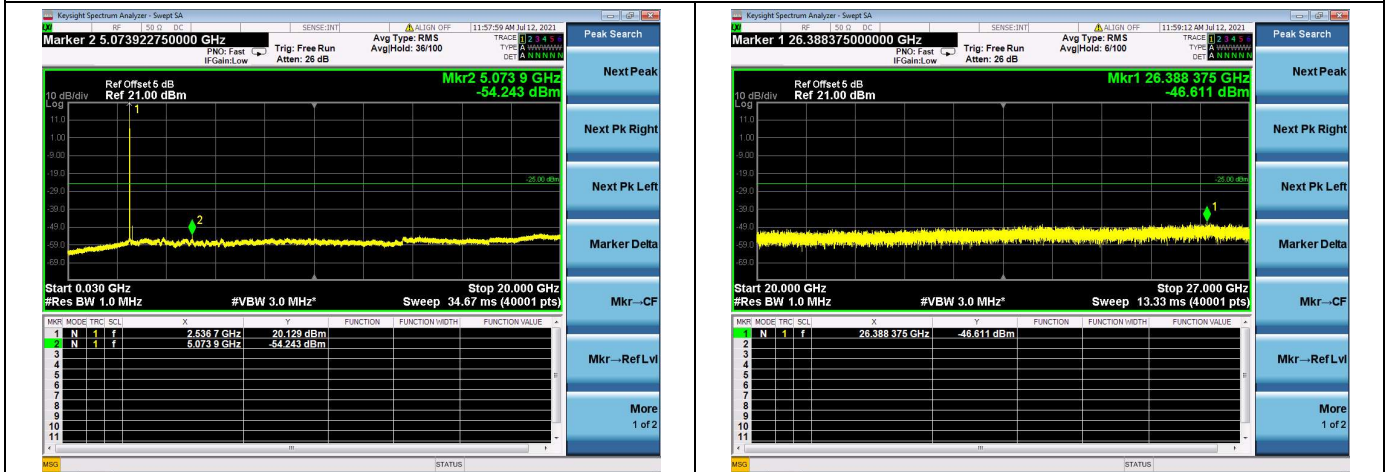

LTE Band 7C CSE

Channel Bandwidth: 15MHz+10MHz

LOW CH/QPSK/1RB0 and 1RB49

LOW CH/QPSK/1RB74 and 1RB0

LOW CH/QPSK/FULL RB

Mid CH/QPSK/1RB0 and 1RB49

Mid CH/QPSK/1RB74 and 1RB0

Mid CH/QPSK/FULL RB

High CH/QPSK/1RB0 and 1RB99

High CH/QPSK/1RB49 and 1RB0

High CH/QPSK/FULL RB

LTE Band 7C CSE

Channel Bandwidth: 15MHz+15MHz

LOW CH/QPSK/1RB0 and 1RB74

LOW CH/QPSK/1RB74 and 1RB0

LOW CH/QPSK/FULL RB