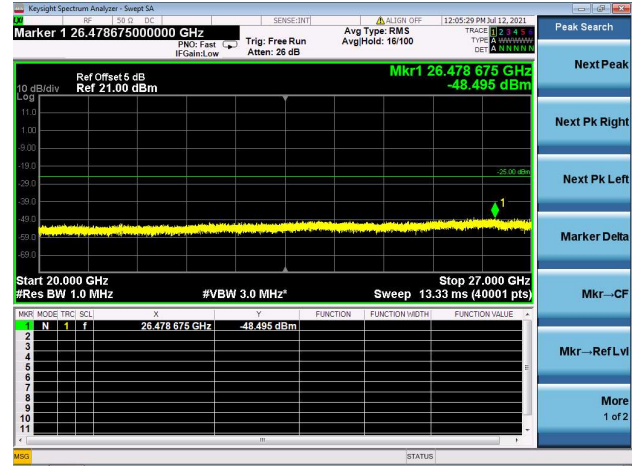

LTE Band 7C CSE

Channel Bandwidth: 15MHz+10MHz

LOW CH/QPSK/1RB0 and 1RB49

LOW CH/QPSK/1RB74 and 1RB0

LOW CH/QPSK/FULL RB

Mid CH/QPSK/1RB0 and 1RB49

Mid CH/QPSK/1RB74 and 1RB0

Mid CH/QPSK/FULL RB

High CH/QPSK/1RB0 and 1RB99

High CH/QPSK/1RB49 and 1RB0

High CH/QPSK/FULL RB

LTE Band 7C CSE

Channel Bandwidth: 15MHz+15MHz

LOW CH/QPSK/1RB0 and 1RB74

LOW CH/QPSK/1RB74 and 1RB0

LOW CH/QPSK/FULL RB

Mid CH/QPSK/1RB0 and 1RB74

Mid CH/QPSK/1RB74 and 1RB0

Mid CH/QPSK/FULL RB