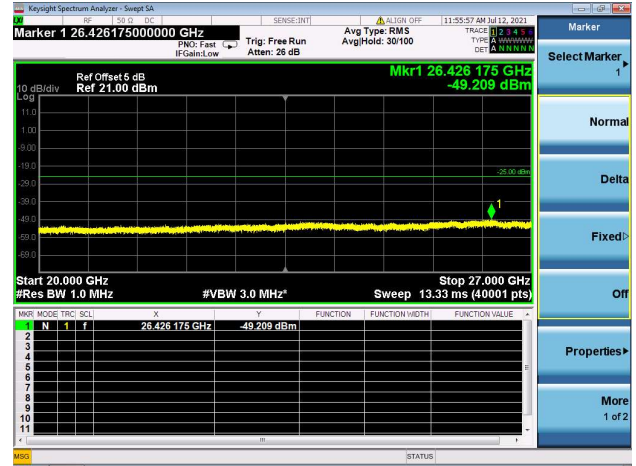

LTE Band 7C CSE

Channel Bandwidth: 15MHz+10MHz

LOW CH/QPSK/1RB0 and 1RB49

LOW CH/QPSK/1RB74 and 1RB0

LOW CH/QPSK/FULL RB

Mid CH/QPSK/1RB0 and 1RB49

Mid CH/QPSK/1RB74 and 1RB0

Mid CH/QPSK/FULL RB

High CH/QPSK/1RB0 and 1RB99

High CH/QPSK/1RB49 and 1RB0

High CH/QPSK/FULL RB

LTE Band 7C CSE

Channel Bandwidth: 15MHz+15MHz

LOW CH/QPSK/1RB0 and 1RB74

LOW CH/QPSK/1RB74 and 1RB0

LOW CH/QPSK/FULL RB