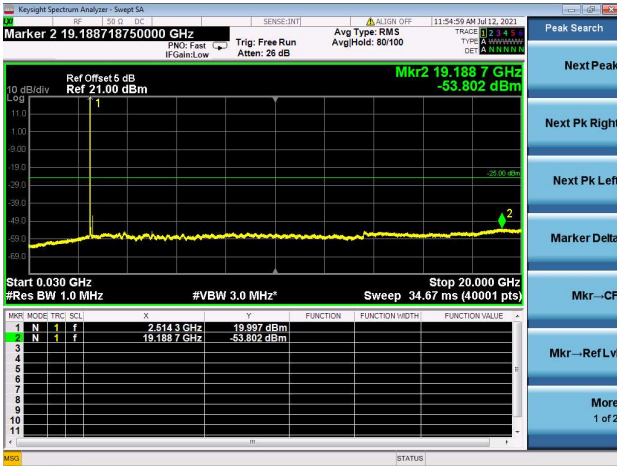

LTE Band 7C CSE

Channel Bandwidth: 15MHz+10MHz

LOW CH/QPSK/1RB0 and 1RB49

LOW CH/QPSK/1RB74 and 1RB0

LOW CH/QPSK/FULL RB

Mid CH/QPSK/1RB0 and 1RB49

Mid CH/QPSK/1RB74 and 1RB0

Mid CH/QPSK/FULL RB

High CH/QPSK/1RB0 and 1RB99

High CH/QPSK/1RB49 and 1RB0

High CH/QPSK/FULL RB

LTE Band 7C CSE

Channel Bandwidth: 15MHz+15MHz

LOW CH/QPSK/1RB0 and 1RB74

LOW CH/QPSK/1RB74 and 1RB0

LOW CH/QPSK/FULL RB