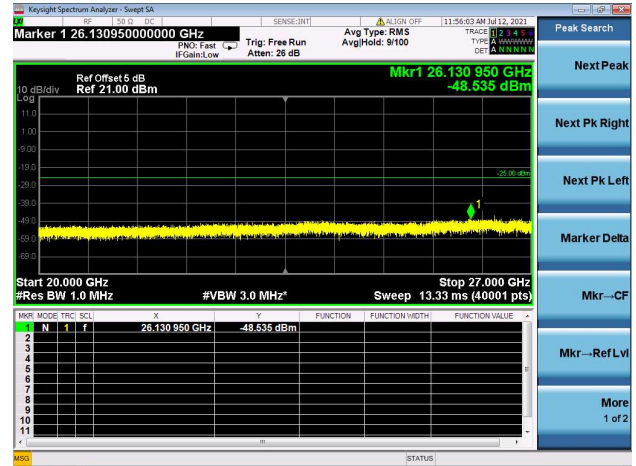

LTE Band 7C CSE

Channel Bandwidth: 15MHz+10MHz

LOW CH/QPSK/1RB0 and 1RB49

LOW CH/QPSK/1RB74 and 1RB0

LOW CH/QPSK/FULL RB

Mid CH/QPSK/1RB0 and 1RB49

Mid CH/QPSK/1RB74 and 1RB0

Mid CH/QPSK/FULL RB

High CH/QPSK/1RB0 and 1RB99

High CH/QPSK/1RB49 and 1RB0

High CH/QPSK/FULL RB

LTE Band 7C CSE

Channel Bandwidth: 15MHz+15MHz

LOW CH/QPSK/1RB0 and 1RB74

LOW CH/QPSK/1RB74 and 1RB0

LOW CH/QPSK/FULL RB