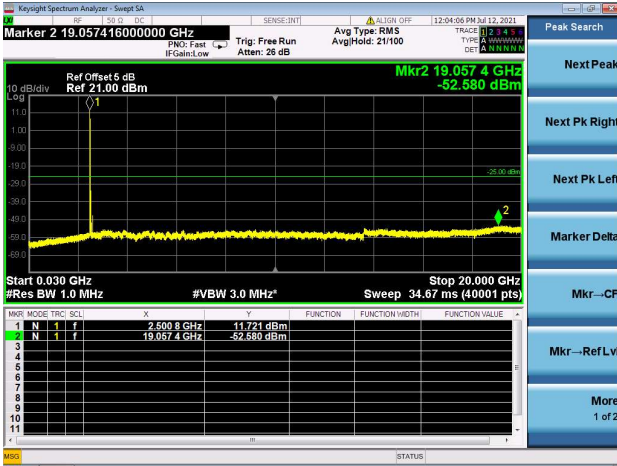

LTE Band 7C CSE

Channel Bandwidth: 15MHz+10MHz

LOW CH/QPSK/1RB0 and 1RB49

LOW CH/QPSK/1RB74 and 1RB0

LOW CH/QPSK/FULL RB

Mid CH/QPSK/1RB0 and 1RB49

Mid CH/QPSK/1RB74 and 1RB0

Mid CH/QPSK/FULL RB

High CH/QPSK/1RB0 and 1RB99

High CH/QPSK/1RB49 and 1RB0

High CH/QPSK/FULL RB

LTE Band 7C CSE

Channel Bandwidth: 15MHz+15MHz

LOW CH/QPSK/1RB0 and 1RB74

LOW CH/QPSK/1RB74 and 1RB0

LOW CH/QPSK/FULL RB

Mid CH/QPSK/1RB0 and 1RB74

Mid CH/QPSK/1RB74 and 1RB0

Mid CH/QPSK/FULL RB