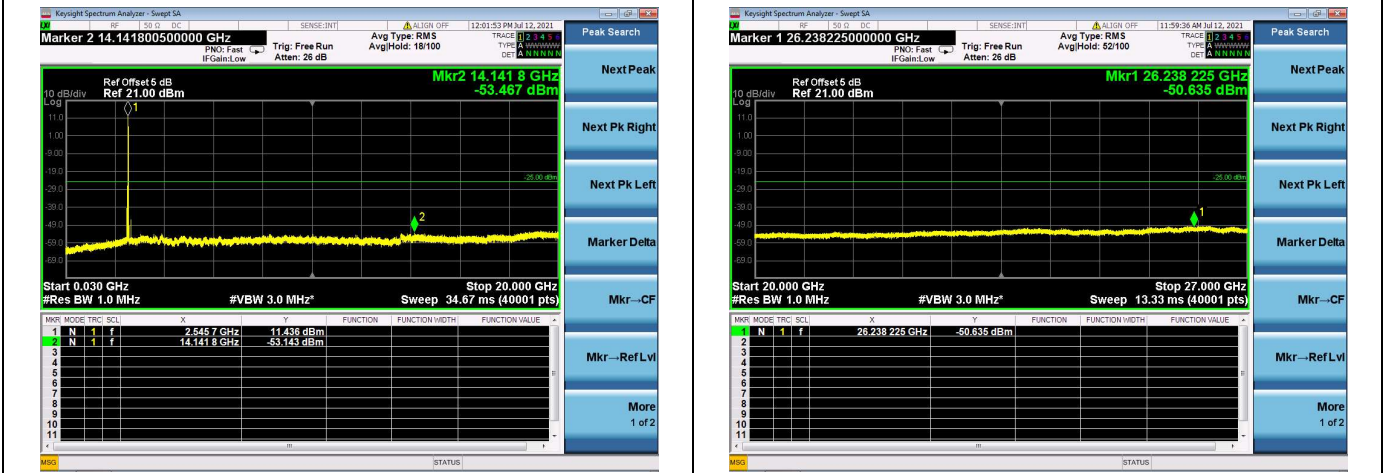

LTE Band 7C CSE

Channel Bandwidth: 15MHz+10MHz

LOW CH/QPSK/1RB0 and 1RB49

LOW CH/QPSK/1RB74 and 1RB0

LOW CH/QPSK/FULL RB

Mid CH/QPSK/1RB0 and 1RB49

Mid CH/QPSK/1RB74 and 1RB0

Mid CH/QPSK/FULL RB

High CH/QPSK/1RB0 and 1RB99

High CH/QPSK/1RB49 and 1RB0

High CH/QPSK/FULL RB

LTE Band 7C CSE

Channel Bandwidth: 15MHz+15MHz

LOW CH/QPSK/1RB0 and 1RB74

LOW CH/QPSK/1RB74 and 1RB0

LOW CH/QPSK/FULL RB