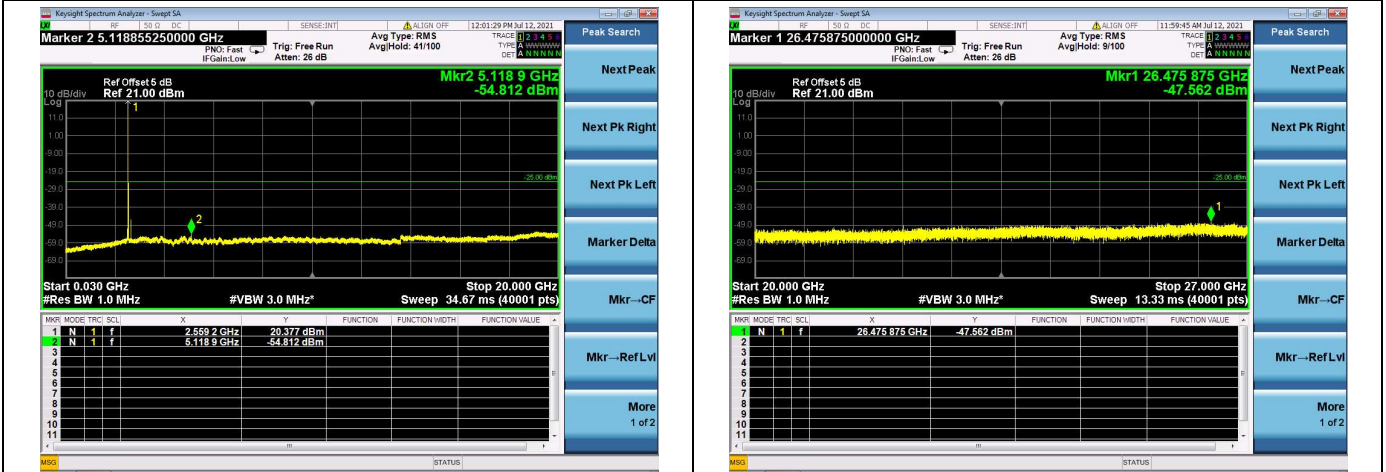

LTE Band 7C CSE

Channel Bandwidth: 15MHz+10MHz

LOW CH/QPSK/1RB0 and 1RB49

LOW CH/QPSK/1RB74 and 1RB0

LOW CH/QPSK/FULL RB

Mid CH/QPSK/1RB0 and 1RB49

Mid CH/QPSK/1RB74 and 1RB0

Mid CH/QPSK/FULL RB

High CH/QPSK/1RB0 and 1RB99

High CH/QPSK/1RB49 and 1RB0

High CH/QPSK/FULL RB

LTE Band 7C CSE

Channel Bandwidth: 15MHz+15MHz

LOW CH/QPSK/1RB0 and 1RB74

LOW CH/QPSK/1RB74 and 1RB0

LOW CH/QPSK/FULL RB