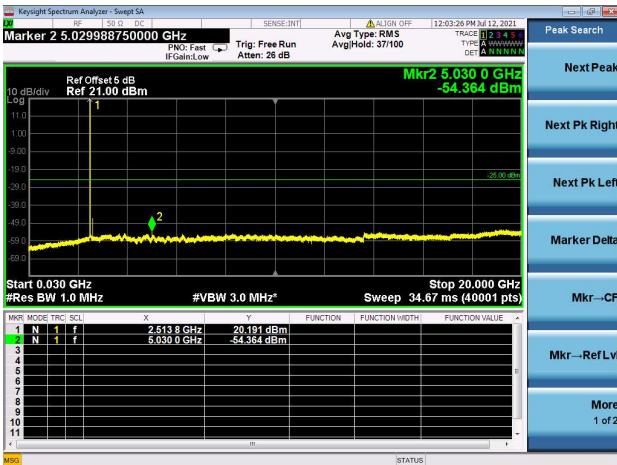

LTE Band 7C CSE

Channel Bandwidth: 15MHz+10MHz

LOW CH/QPSK/1RB0 and 1RB49

LOW CH/QPSK/1RB74 and 1RB0

LOW CH/QPSK/FULL RB

Mid CH/QPSK/1RB0 and 1RB49

Mid CH/QPSK/1RB74 and 1RB0

Mid CH/QPSK/FULL RB

High CH/QPSK/1RB0 and 1RB99

High CH/QPSK/1RB49 and 1RB0

High CH/QPSK/FULL RB

LTE Band 7C CSE

Channel Bandwidth: 15MHz+15MHz

LOW CH/QPSK/1RB0 and 1RB74

LOW CH/QPSK/1RB74 and 1RB0

LOW CH/QPSK/FULL RB

Mid CH/QPSK/1RB0 and 1RB74

Mid CH/QPSK/1RB74 and 1RB0

Mid CH/QPSK/FULL RB