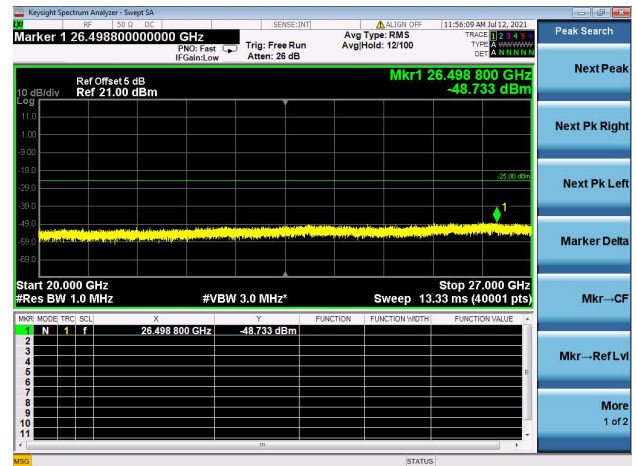

LTE Band 7C CSE

Channel Bandwidth: 15MHz+10MHz

LOW CH/QPSK/1RB0 and 1RB49

LOW CH/QPSK/1RB74 and 1RB0

LOW CH/QPSK/FULL RB

Mid CH/QPSK/1RB0 and 1RB49

Mid CH/QPSK/1RB74 and 1RB0

Mid CH/QPSK/FULL RB

High CH/QPSK/1RB0 and 1RB99

High CH/QPSK/1RB49 and 1RB0

High CH/QPSK/FULL RB

LTE Band 7C CSE

Channel Bandwidth: 15MHz+15MHz

LOW CH/QPSK/1RB0 and 1RB74

LOW CH/QPSK/1RB74 and 1RB0

LOW CH/QPSK/FULL RB