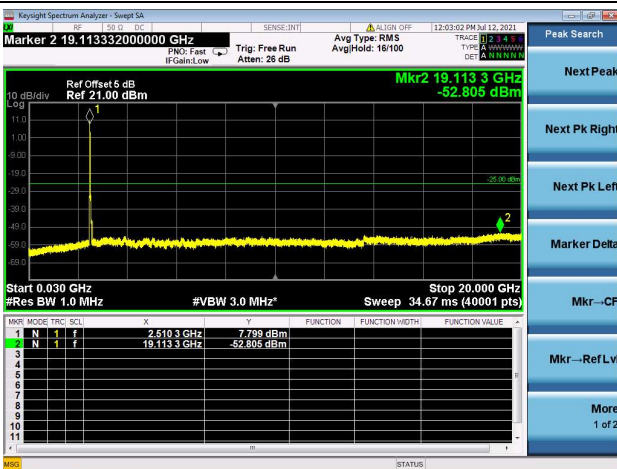

LTE Band 7C CSE

Channel Bandwidth: 15MHz+10MHz

LOW CH/QPSK/1RB0 and 1RB49

LOW CH/QPSK/1RB74 and 1RB0

LOW CH/QPSK/FULL RB

Mid CH/QPSK/1RB0 and 1RB49

Mid CH/QPSK/1RB74 and 1RB0

Mid CH/QPSK/FULL RB

High CH/QPSK/1RB0 and 1RB99

High CH/QPSK/1RB49 and 1RB0

High CH/QPSK/FULL RB

LTE Band 7C CSE

Channel Bandwidth: 15MHz+15MHz

LOW CH/QPSK/1RB0 and 1RB74

LOW CH/QPSK/1RB74 and 1RB0

LOW CH/QPSK/FULL RB