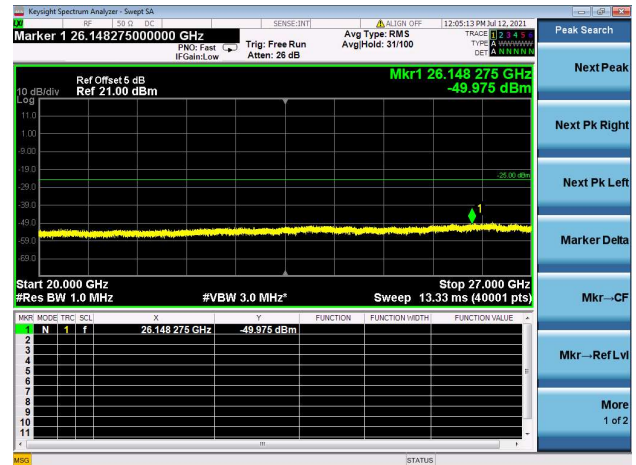

LTE Band 7C CSE

Channel Bandwidth: 15MHz+10MHz

LOW CH/QPSK/1RB0 and 1RB49

LOW CH/QPSK/1RB74 and 1RB0

LOW CH/QPSK/FULL RB

Mid CH/QPSK/1RB0 and 1RB49

Mid CH/QPSK/1RB74 and 1RB0

Mid CH/QPSK/FULL RB

High CH/QPSK/1RB0 and 1RB99

High CH/QPSK/1RB49 and 1RB0

High CH/QPSK/FULL RB

LTE Band 7C CSE

Channel Bandwidth: 15MHz+15MHz

LOW CH/QPSK/1RB0 and 1RB74

LOW CH/QPSK/1RB74 and 1RB0

LOW CH/QPSK/FULL RB

Mid CH/QPSK/1RB0 and 1RB74

Mid CH/QPSK/1RB74 and 1RB0

Mid CH/QPSK/FULL RB