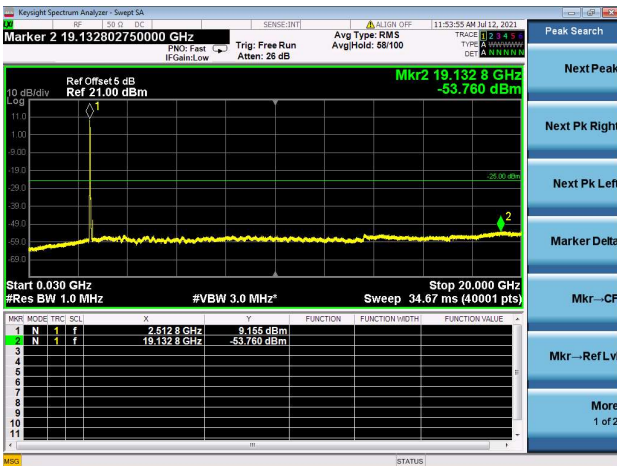

LTE Band 7C CSE

Channel Bandwidth: 15MHz+10MHz

LOW CH/QPSK/1RB0 and 1RB49

LOW CH/QPSK/1RB74 and 1RB0

LOW CH/QPSK/FULL RB

Mid CH/QPSK/1RB0 and 1RB49

Mid CH/QPSK/1RB74 and 1RB0

Mid CH/QPSK/FULL RB

High CH/QPSK/1RB0 and 1RB99

High CH/QPSK/1RB49 and 1RB0

High CH/QPSK/FULL RB

LTE Band 7C CSE

Channel Bandwidth: 15MHz+15MHz

LOW CH/QPSK/1RB0 and 1RB74

LOW CH/QPSK/1RB74 and 1RB0

LOW CH/QPSK/FULL RB