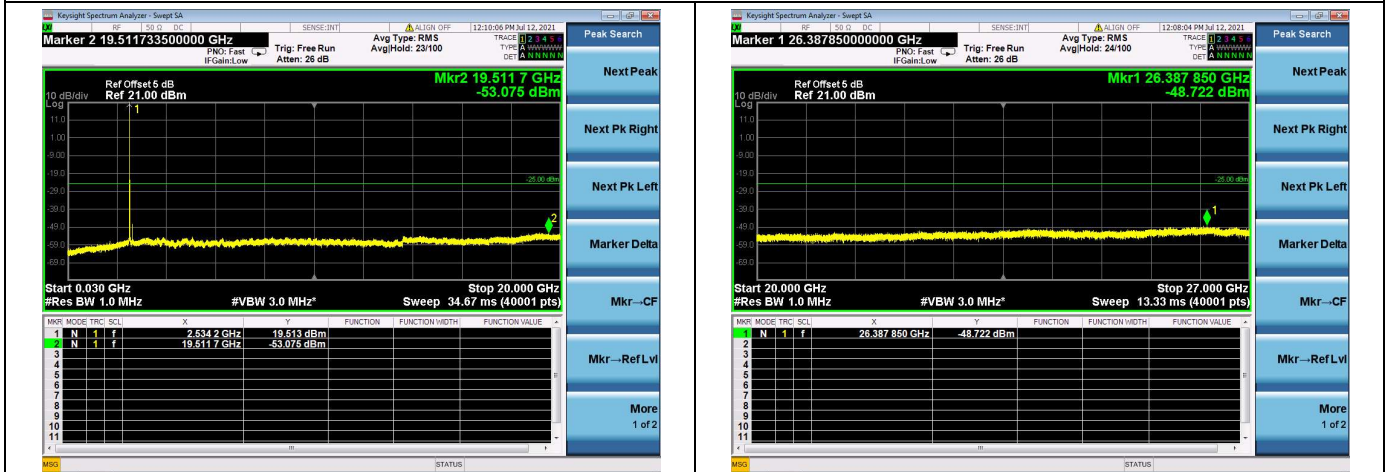

Mid CH/QPSK/1RB74 and 1RB0