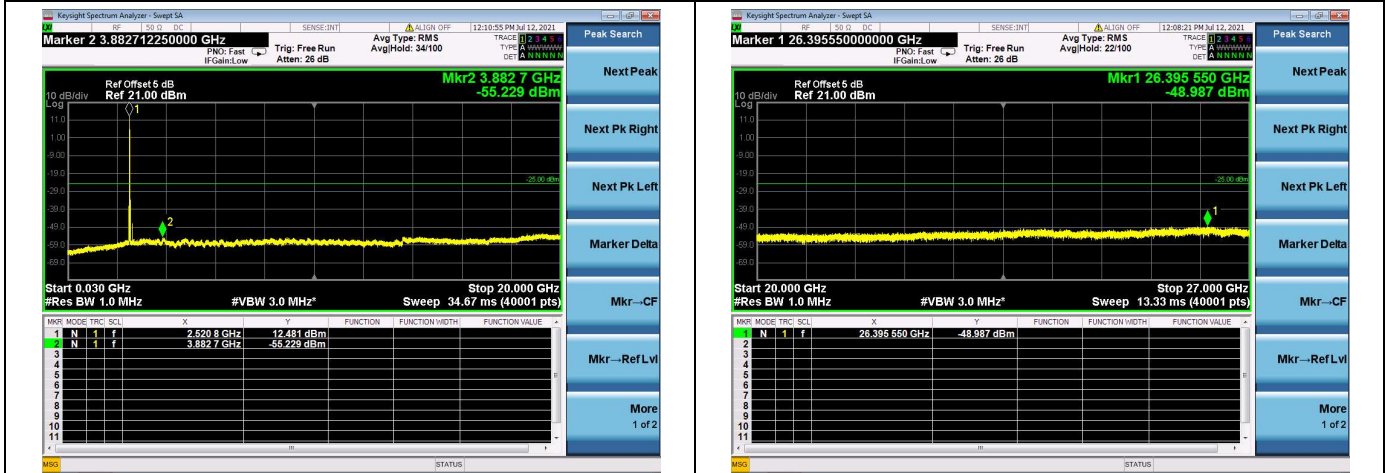

Mid CH/QPSK/1RB0 and 1RB74