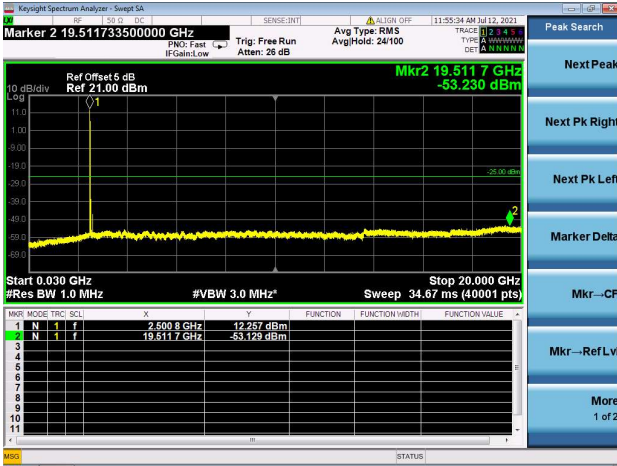

LTE Band 7C CSE

Channel Bandwidth: 15MHz+10MHz

LOW CH/QPSK/1RB0 and 1RB49

LOW CH/QPSK/1RB74 and 1RB0

LOW CH/QPSK/FULL RB

Mid CH/QPSK/1RB0 and 1RB49

Mid CH/QPSK/1RB74 and 1RB0

Mid CH/QPSK/FULL RB

High CH/QPSK/1RB0 and 1RB99

High CH/QPSK/1RB49 and 1RB0

High CH/QPSK/FULL RB

LTE Band 7C CSE

Channel Bandwidth: 15MHz+15MHz

LOW CH/QPSK/1RB0 and 1RB74

LOW CH/QPSK/1RB74 and 1RB0

LOW CH/QPSK/FULL RB