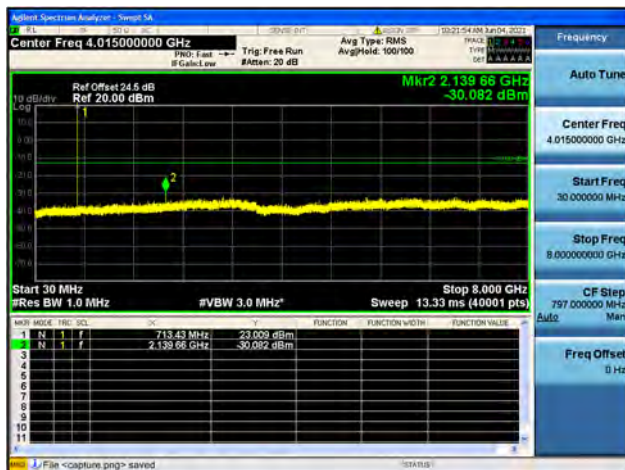

Band12 / 3MHz / High CH / 16QAM