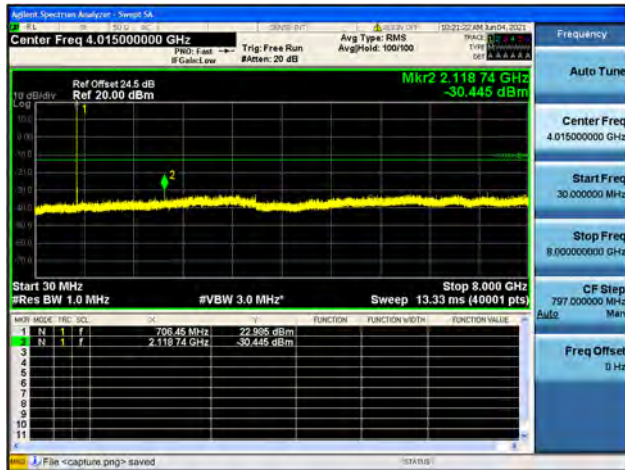

Band12 / 3MHz / Mid CH / 64QAM