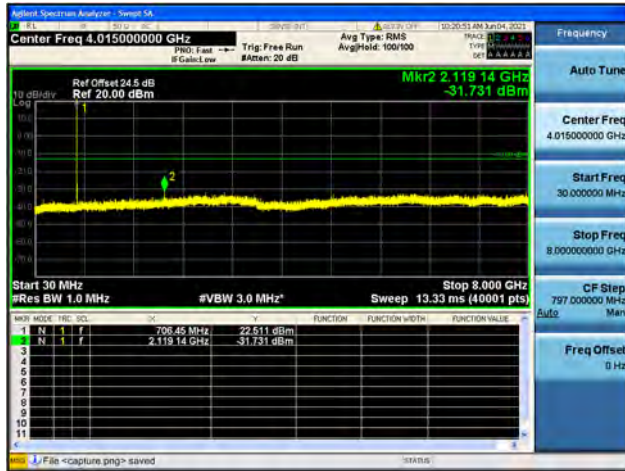

Band12 / 1.4MHz / High CH / 16QAM

Band12 / 1.4MHz / High CH / 64QAM

Band12 / 3MHz / Low CH / QPSK

Band12 / 3MHz / Low CH / 16QAM

Band12 / 3MHz / Low CH / 64QAM

Band12 / 3MHz / Mid CH / QPSK

Band12 / 3MHz / Mid CH / 16QAM