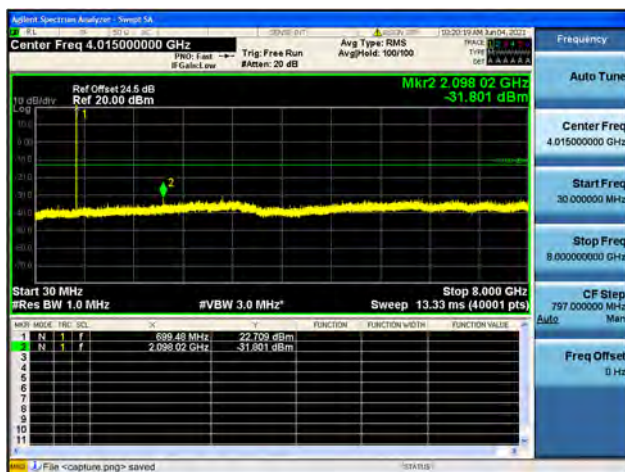

Band12 / 1.4MHz / High CH / 16QAM

Band12 / 1.4MHz / High CH / 64QAM

Band12 / 3MHz / Low CH / QPSK

Band12 / 3MHz / Low CH / 16QAM

Band12 / 3MHz / Low CH / 64QAM

Band12 / 3MHz / Mid CH / QPSK

Band12 / 3MHz / Mid CH / 16QAM