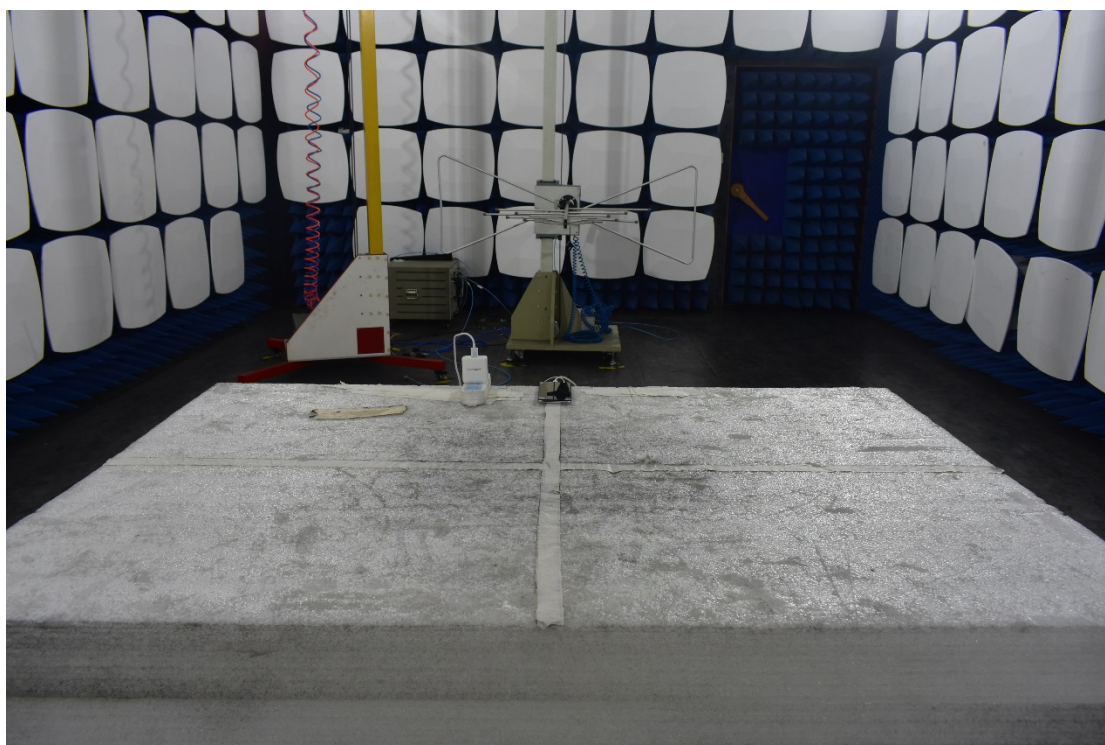

FCC ID:2AUYFRMX3363

Test Setup Photos

1. RF measurement setup

(GSM&WCDMA<E)

2. Radiated Spurious Emission(30MHz-1GHz)

3. Radiated Spurious Emission(above 1GHz)