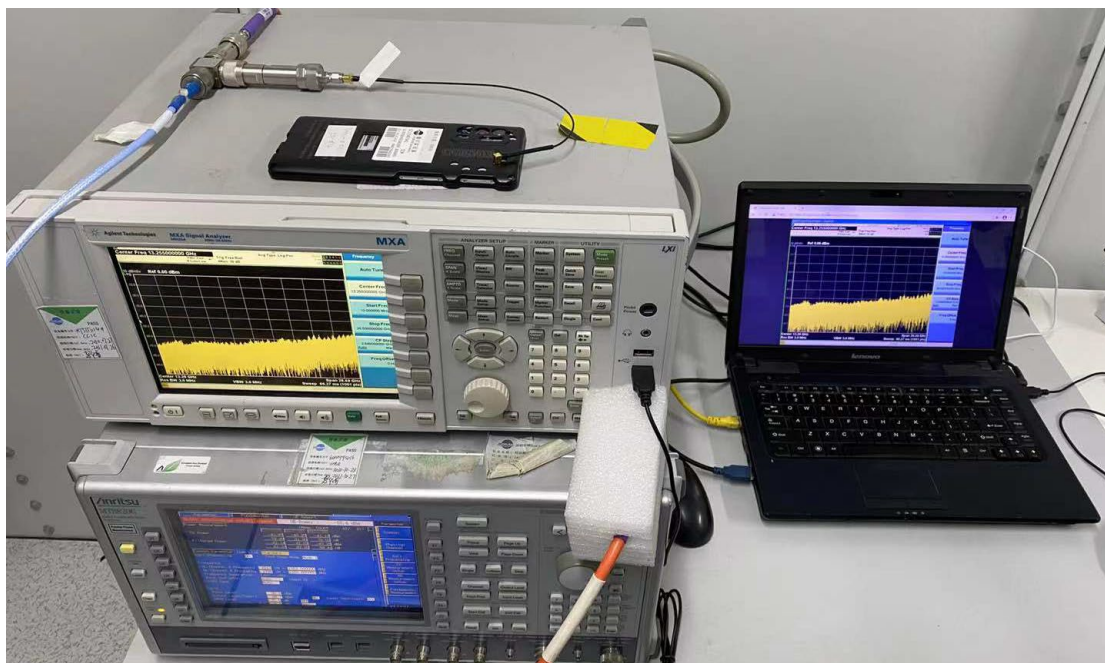

FCC ID:2AUYFRMX3363

Test Setup Photos

1. RF measurement setup

(GSM&WCDMA<E)

2. Radiated Spurious Emission(30MHz-1GHz)

3. Radiated Spurious Emission(above 1GHz)