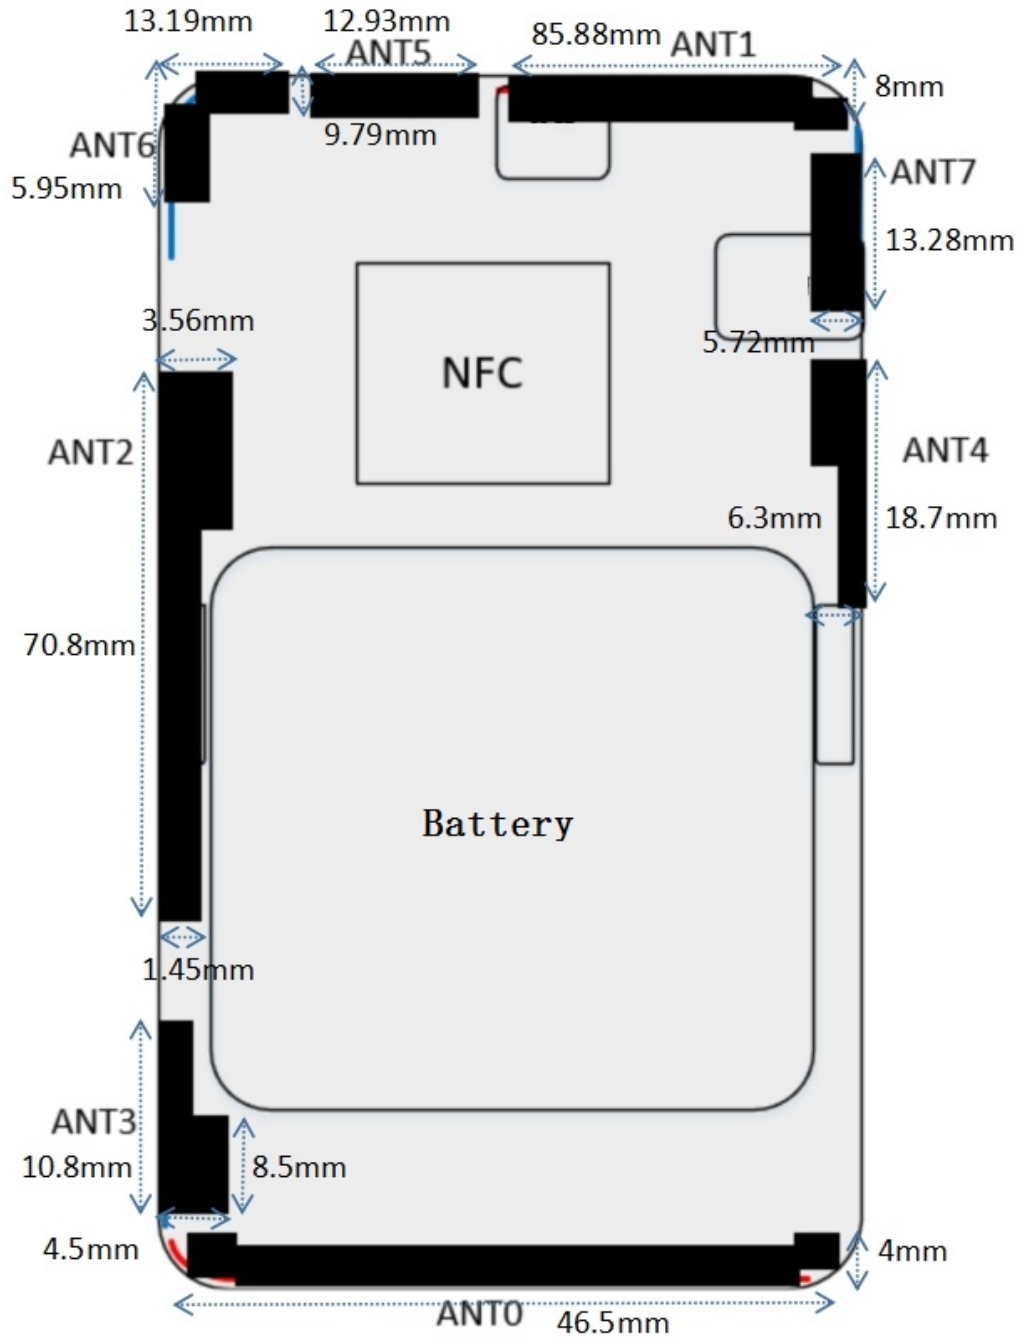

Annex B Test Setup Photos

Antenna Location

Head

Right Cheek

Right Tilt

Left Cheek

Left Tilt

Body

Front Side
(Test distance: 10mm)

Back Side
(Test distance: 10mm)

Left Side
(Test distance: 10mm)

Right Side
(Test distance: 10mm)

Top Side
(Test distance: 10mm)

Bottom Side
(Test distance: 10mm)

Back Side
(Test distance: 0mm)