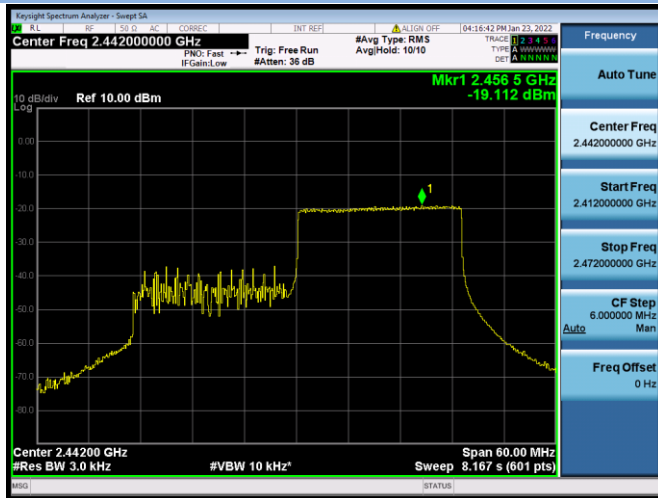

802.11ax-40 MHz(RU242) CHANNEL 7