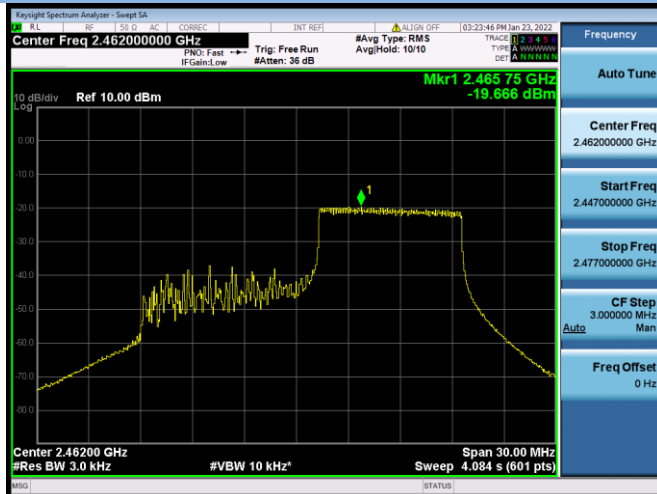

802.11ax-20 MHz(RU160) CHANNEL 11