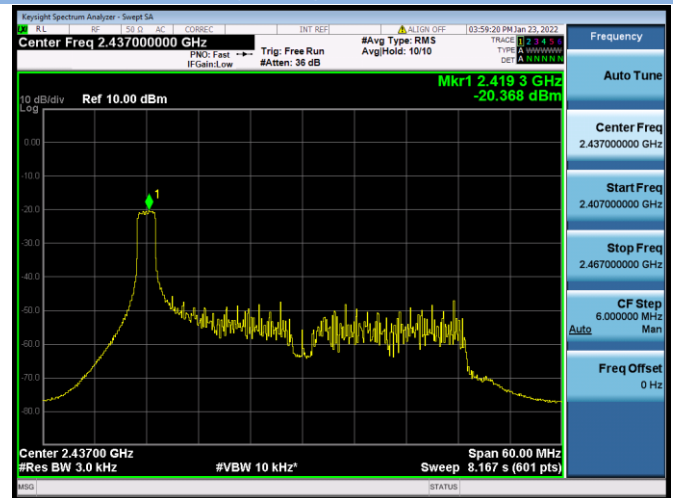

802.11ax-20 MHz(RU106) CHANNEL 10

802.11ax-20 MHz(RU160) CHANNEL 11

802.11ax-40 MHz(RU26) CHANNEL 3

802.11ax-40 MHz(RU26) CHANNEL 4

802.11ax-40 MHz(RU26) CHANNEL 6

802.11ax-40 MHz(RU26) CHANNEL 7

802.11ax-40 MHz(RU26) CHANNEL 8