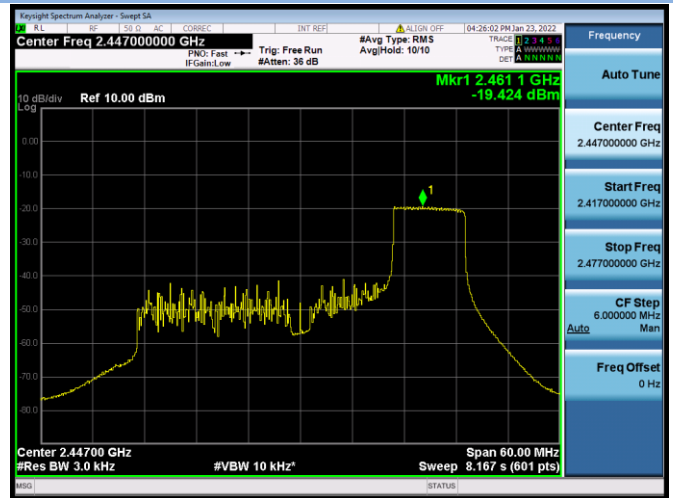

802.11ax-40 MHz(RU106) CHANNEL 3

802.11ax-40 MHz(RU106) CHANNEL 4

802.11ax-40 MHz(RU106) CHANNEL 6

802.11ax-40 MHz(RU106) CHANNEL 7

802.11ax-40 MHz(RU106) CHANNEL 8

802.11ax-40 MHz(RU106) CHANNEL 9

802.11ax-40 MHz(RU242) CHANNEL 3