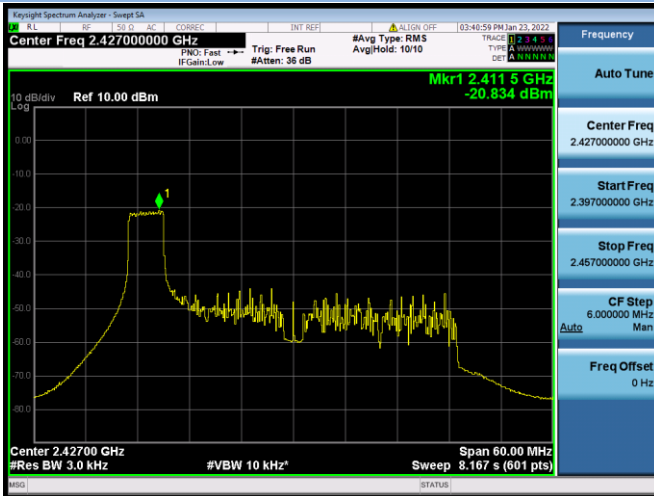

802.11ax-40 MHz(RU52) CHANNEL 4