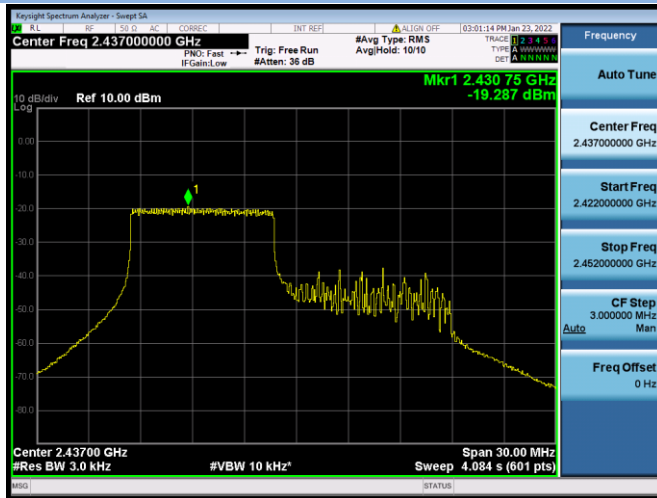

802.11ax-20 MHz(RU26) CHANNEL 11

802.11ax-20 MHz(RU52) CHANNEL 1

802.11ax-20 MHz(RU52) CHANNEL 6

802.11ax-20 MHz(RU52) CHANNEL 10

802.11ax-20 MHz(RU52) CHANNEL 11

802.11ax-20 MHz(RU106) CHANNEL 1

802.11ax-20 MHz(RU106) CHANNEL 6