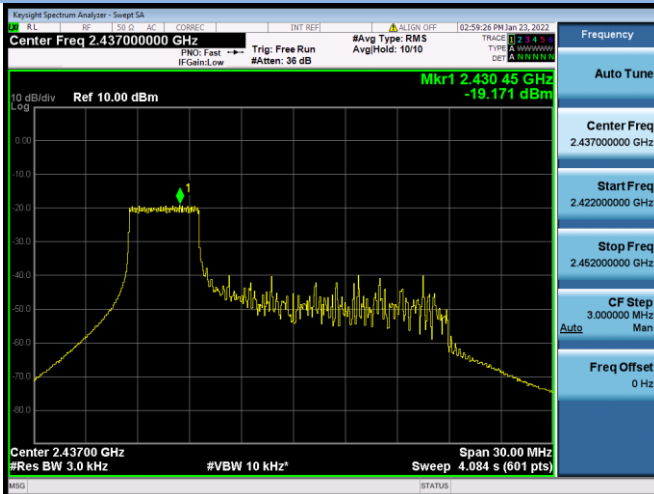

802.11ax-20 MHz(RU26) CHANNEL 11

802.11ax-20 MHz(RU52) CHANNEL 1

802.11ax-20 MHz(RU52) CHANNEL 6

802.11ax-20 MHz(RU52) CHANNEL 10

802.11ax-20 MHz(RU52) CHANNEL 11

802.11ax-20 MHz(RU106) CHANNEL 1

802.11ax-20 MHz(RU106) CHANNEL 6