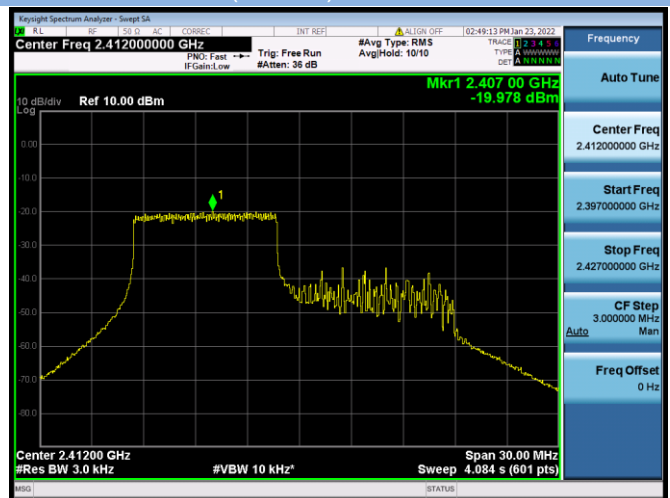

802.11ax-20 MHz(RU26) CHANNEL 11

802.11ax-20 MHz(RU52) CHANNEL 1

802.11ax-20 MHz(RU52) CHANNEL 6

802.11ax-20 MHz(RU52) CHANNEL 10

802.11ax-20 MHz(RU52) CHANNEL 11

802.11ax-20 MHz(RU106) CHANNEL 1

802.11ax-20 MHz(RU106) CHANNEL 6