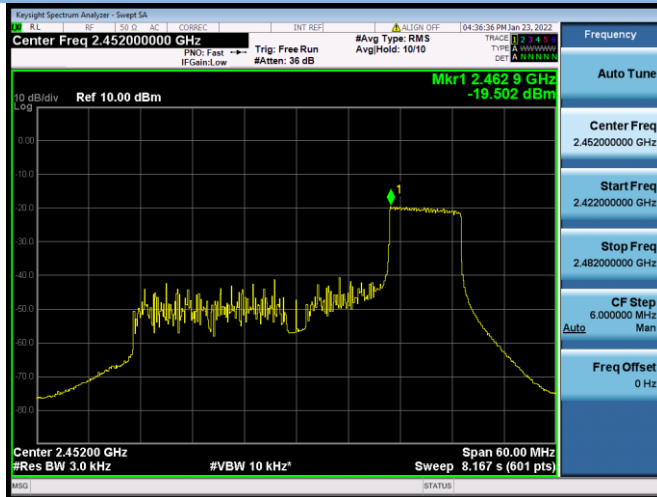

802.11ax-40 MHz(RU106) CHANNEL 3

802.11ax-40 MHz(RU106) CHANNEL 4

802.11ax-40 MHz(RU106) CHANNEL 6

802.11ax-40 MHz(RU106) CHANNEL 7

802.11ax-40 MHz(RU106) CHANNEL 8

802.11ax-40 MHz(RU106) CHANNEL 9

802.11ax-40 MHz(RU242) CHANNEL 3