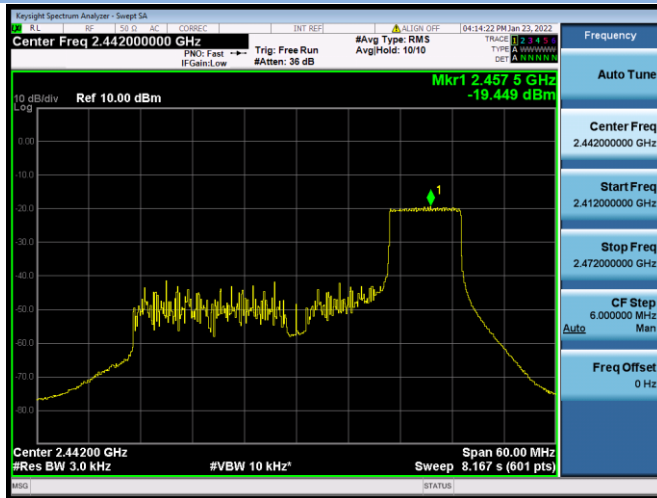

802.11ax-40 MHz(RU106) CHANNEL 3

802.11ax-40 MHz(RU106) CHANNEL 4

802.11ax-40 MHz(RU106) CHANNEL 6

802.11ax-40 MHz(RU106) CHANNEL 7

802.11ax-40 MHz(RU106) CHANNEL 8

802.11ax-40 MHz(RU106) CHANNEL 9

802.11ax-40 MHz(RU242) CHANNEL 3