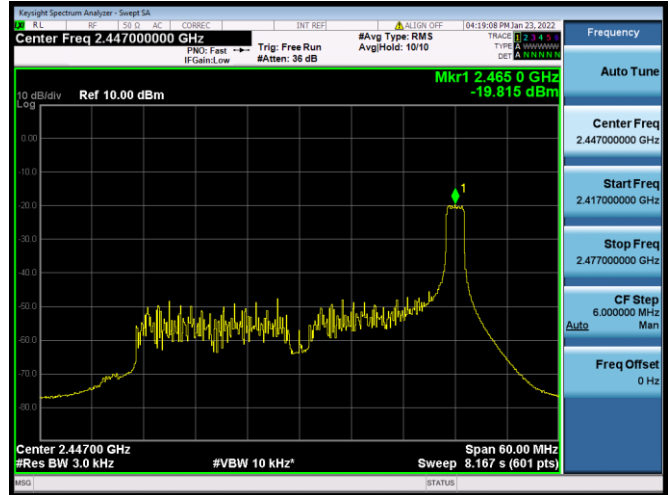

802.11ax-20 MHz(RU106) CHANNEL 10

802.11ax-20 MHz(RU160) CHANNEL 11

802.11ax-40 MHz(RU26) CHANNEL 3

802.11ax-40 MHz(RU26) CHANNEL 4

802.11ax-40 MHz(RU26) CHANNEL 6

802.11ax-40 MHz(RU26) CHANNEL 7

802.11ax-40 MHz(RU26) CHANNEL 8