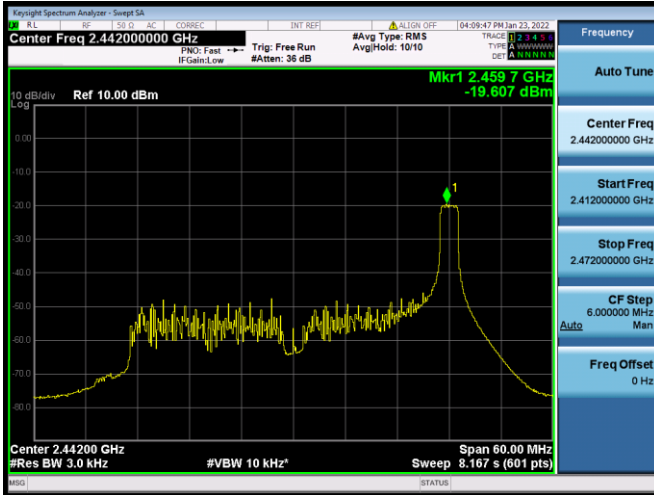

802.11ax-20 MHz(RU106) CHANNEL 10

802.11ax-20 MHz(RU160) CHANNEL 11

802.11ax-40 MHz(RU26) CHANNEL 3

802.11ax-40 MHz(RU26) CHANNEL 4

802.11ax-40 MHz(RU26) CHANNEL 6

802.11ax-40 MHz(RU26) CHANNEL 7

802.11ax-40 MHz(RU26) CHANNEL 8