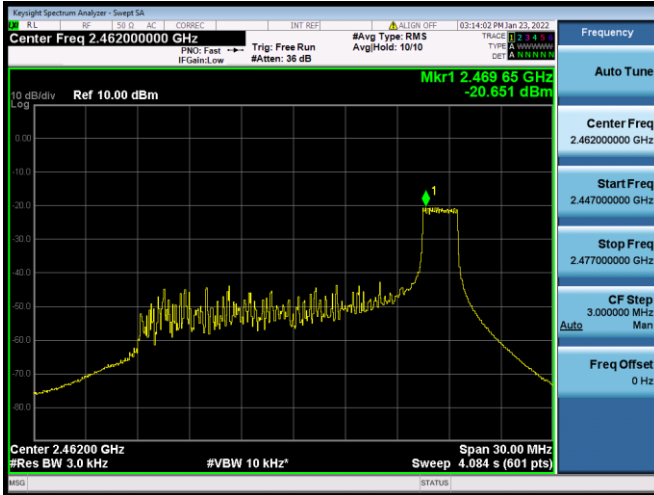

802.11ax-20 MHz(RU26) CHANNEL 11

802.11ax-20 MHz(RU52) CHANNEL 1

802.11ax-20 MHz(RU52) CHANNEL 6

802.11ax-20 MHz(RU52) CHANNEL 10

802.11ax-20 MHz(RU52) CHANNEL 11

802.11ax-20 MHz(RU106) CHANNEL 1

802.11ax-20 MHz(RU106) CHANNEL 6