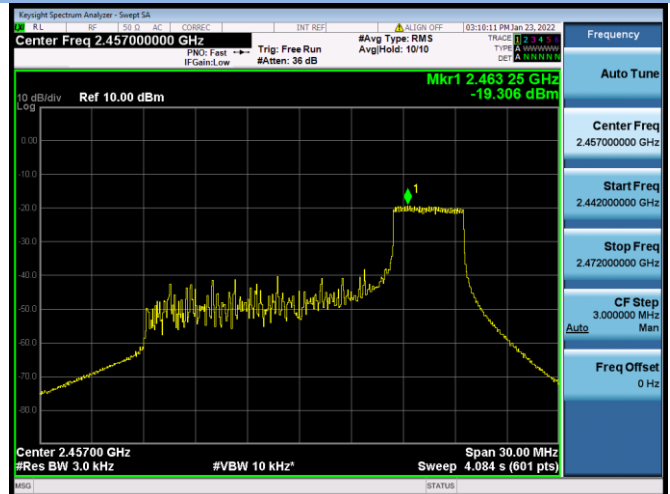

802.11ax-20 MHz(RU26) CHANNEL 11

802.11ax-20 MHz(RU52) CHANNEL 1

802.11ax-20 MHz(RU52) CHANNEL 6

802.11ax-20 MHz(RU52) CHANNEL 10

802.11ax-20 MHz(RU52) CHANNEL 11

802.11ax-20 MHz(RU106) CHANNEL 1

802.11ax-20 MHz(RU106) CHANNEL 6