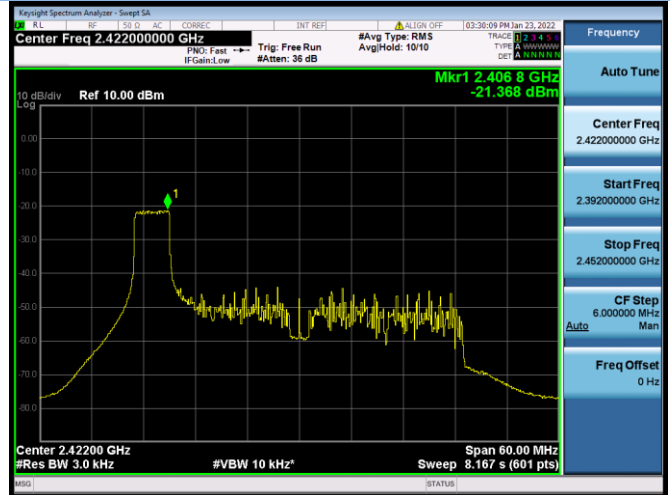

802.11ax-40 MHz(RU52) CHANNEL 3