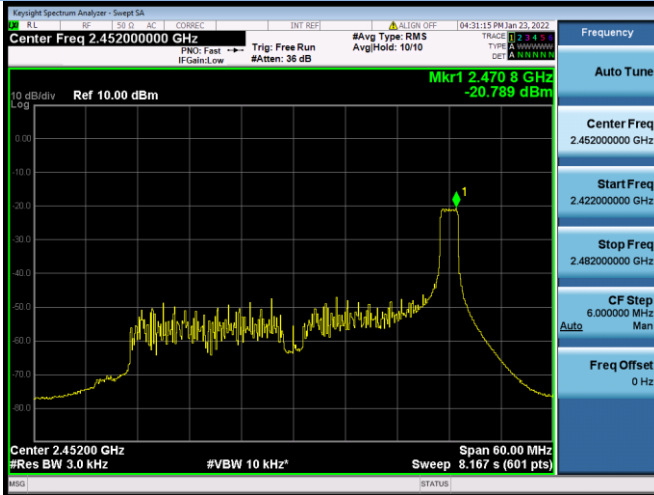

802.11ax-40 MHz(RU26) CHANNEL 9