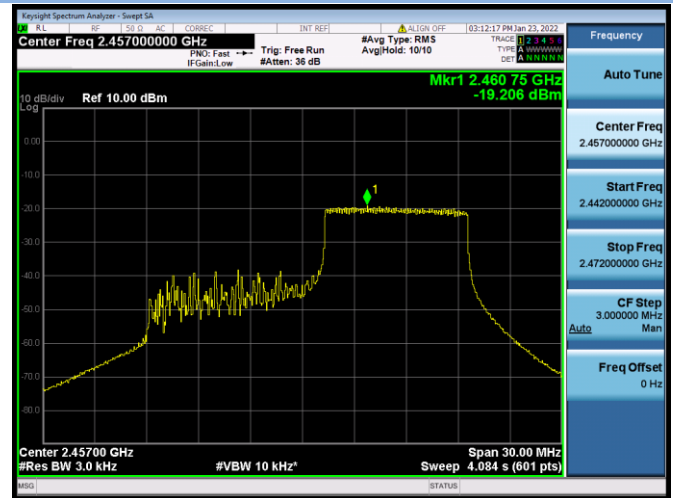

802.11ax-20 MHz(RU106) CHANNEL 10