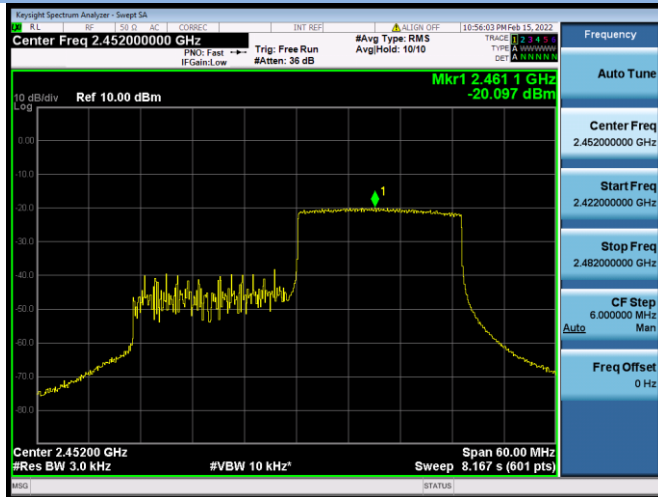

802.11ax-40 MHz(RU242) CHANNEL 4

802.11ax-40 MHz(RU242) CHANNEL 6

802.11ax-40 MHz(RU242) CHANNEL 7

802.11ax-40 MHz(RU242) CHANNEL 8

802.11ax-40 MHz(RU242) CHANNEL 9

ANNEX B TEST SETUP PHOTOS

Please refer the document "BL-SZ21C0926-AR.pdf".