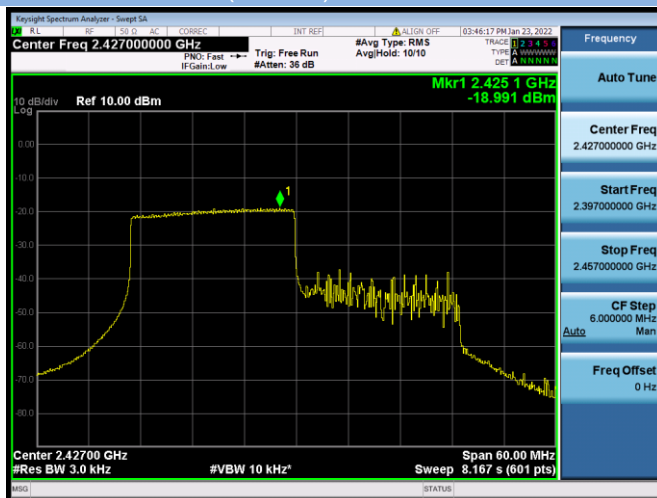

802.11ax-40 MHz(RU242) CHANNEL 4