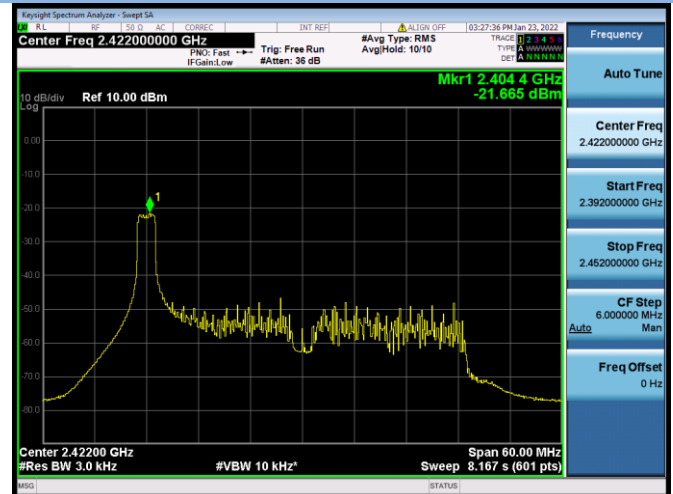

802.11ax-40 MHz(RU26) CHANNEL 3