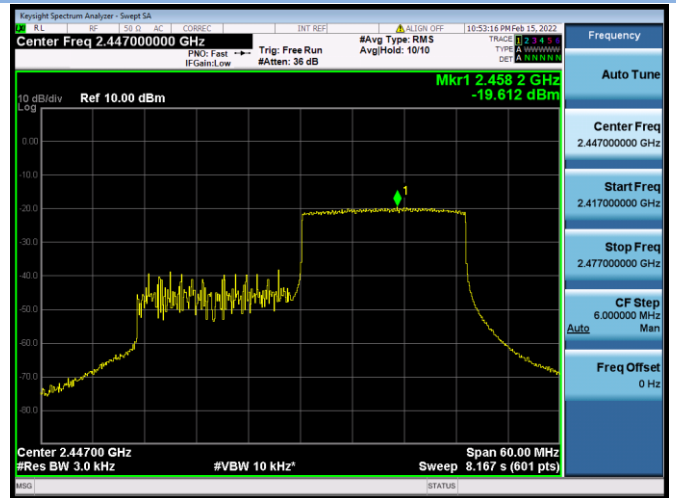

802.11ax-40 MHz(RU242) CHANNEL 4

802.11ax-40 MHz(RU242) CHANNEL 6

802.11ax-40 MHz(RU242) CHANNEL 7

802.11ax-40 MHz(RU242) CHANNEL 8

802.11ax-40 MHz(RU242) CHANNEL 9

ANNEX B TEST SETUP PHOTOS

Please refer the document "BL-SZ21C0926-AR.pdf".