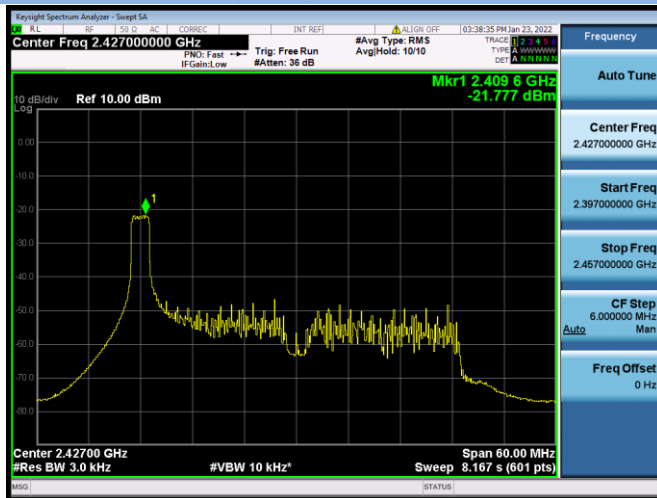

802.11ax-20 MHz(RU106) CHANNEL 10

802.11ax-20 MHz(RU160) CHANNEL 11

802.11ax-40 MHz(RU26) CHANNEL 3

802.11ax-40 MHz(RU26) CHANNEL 4

802.11ax-40 MHz(RU26) CHANNEL 6

802.11ax-40 MHz(RU26) CHANNEL 7

802.11ax-40 MHz(RU26) CHANNEL 8