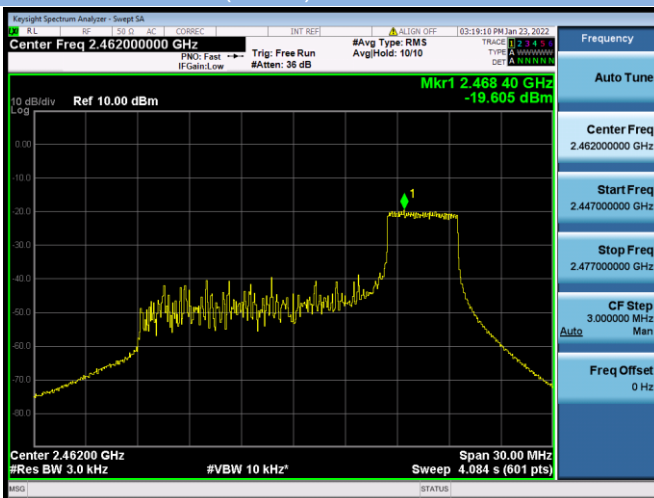

802.11ax-20 MHz(RU26) CHANNEL 11

802.11ax-20 MHz(RU52) CHANNEL 1

802.11ax-20 MHz(RU52) CHANNEL 6

802.11ax-20 MHz(RU52) CHANNEL 10

802.11ax-20 MHz(RU52) CHANNEL 11

802.11ax-20 MHz(RU106) CHANNEL 1

802.11ax-20 MHz(RU106) CHANNEL 6