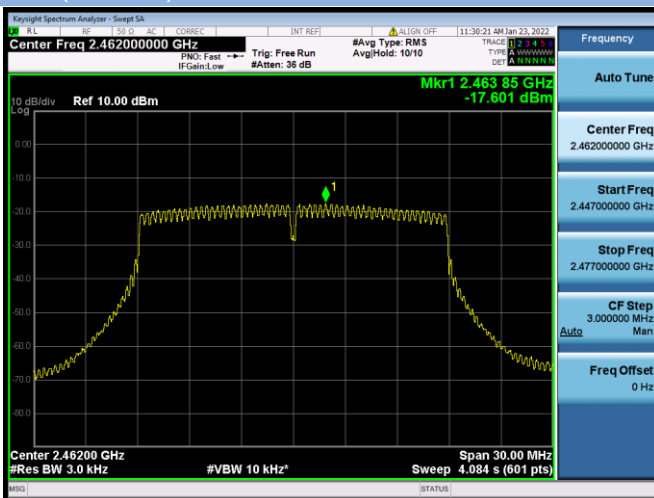

802.11n-20 MHz CHANNEL 1

802.11n-20 MHz CHANNEL 6

802.11n-20 MHz CHANNEL 11

802.11n-40 MHz CHANNEL 3

802.11n-40 MHz CHANNEL 4

802.11n-40 MHz CHANNEL 6

802.11n-40 MHz CHANNEL 8

802.11n-40 MHz CHANNEL 9

VHT(20 MHz) CHANNEL 1

VHT(20 MHz) CHANNEL 6

VHT(20 MHz) CHANNEL 11

VHT(40 MHz) CHANNEL 3

VHT(40 MHz) CHANNEL 4

VHT(40 MHz) CHANNEL 6

VHT(40 MHz) CHANNEL 7

VHT(40 MHz) CHANNEL 8