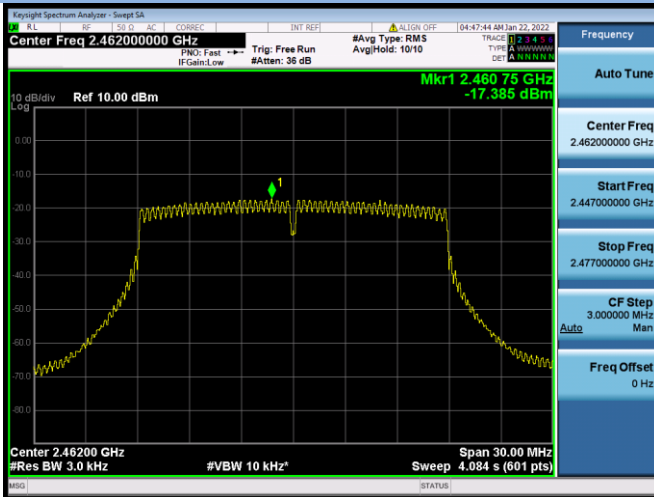

802.11n-20 MHz CHANNEL 11