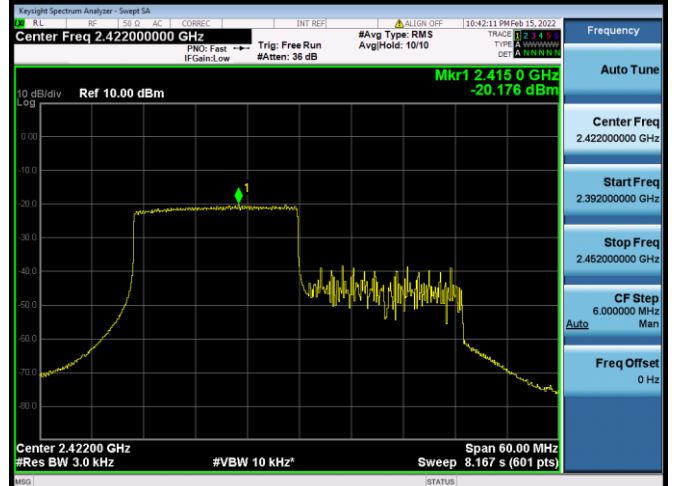

802.11ax-40 MHz(RU52) CHANNEL 7

802.11ax-40 MHz(RU52) CHANNEL 8

802.11ax-40 MHz(RU52) CHANNEL 9

802.11ax-40 MHz(RU106) CHANNEL 3

802.11ax-40 MHz(RU106) CHANNEL 4

802.11ax-40 MHz(RU106) CHANNEL 6

802.11ax-40 MHz(RU106) CHANNEL 7

802.11ax-40 MHz(RU106) CHANNEL 8

802.11ax-40 MHz(RU106) CHANNEL 9

802.11ax-40 MHz(RU242) CHANNEL 3

802.11ax-40 MHz(RU242) CHANNEL 4

802.11ax-40 MHz(RU242) CHANNEL 6

802.11ax-40 MHz(RU242) CHANNEL 7

802.11ax-40 MHz(RU242) CHANNEL 8