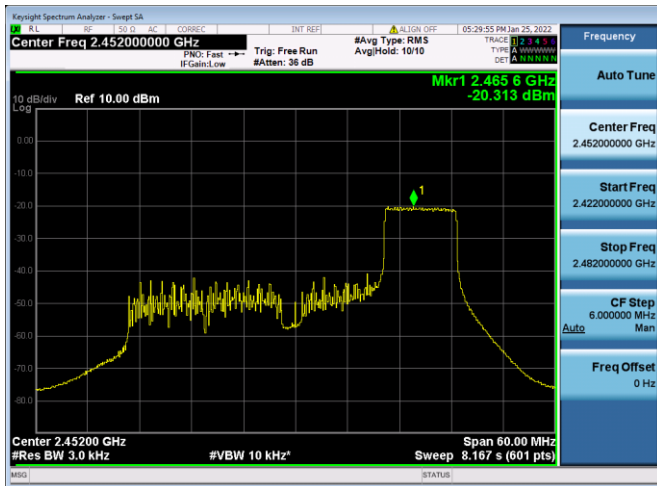

802.11ax-40 MHz(RU52) CHANNEL 7

802.11ax-40 MHz(RU52) CHANNEL 8

802.11ax-40 MHz(RU52) CHANNEL 9

802.11ax-40 MHz(RU106) CHANNEL 3

802.11ax-40 MHz(RU106) CHANNEL 4

802.11ax-40 MHz(RU106) CHANNEL 6

802.11ax-40 MHz(RU106) CHANNEL 7

802.11ax-40 MHz(RU106) CHANNEL 8

802.11ax-40 MHz(RU106) CHANNEL 9

802.11ax-40 MHz(RU242) CHANNEL 3

802.11ax-40 MHz(RU242) CHANNEL 4

802.11ax-40 MHz(RU242) CHANNEL 6

802.11ax-40 MHz(RU242) CHANNEL 7

802.11ax-40 MHz(RU242) CHANNEL 8