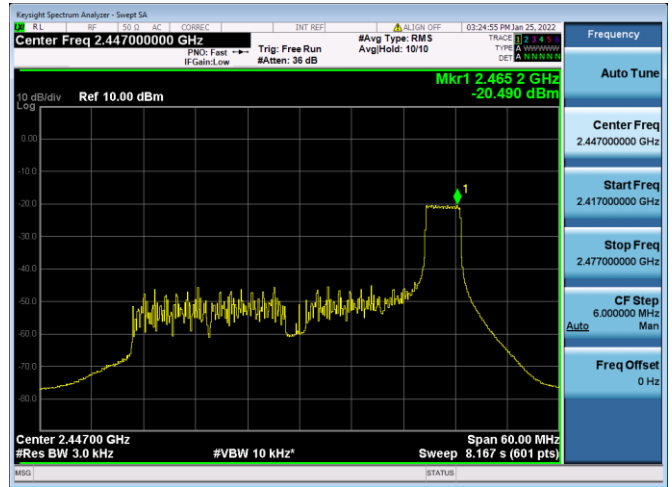

802.11ax-40 MHz(RU52) CHANNEL 7

802.11ax-40 MHz(RU52) CHANNEL 8

802.11ax-40 MHz(RU52) CHANNEL 9

802.11ax-40 MHz(RU106) CHANNEL 3

802.11ax-40 MHz(RU106) CHANNEL 4

802.11ax-40 MHz(RU106) CHANNEL 6

802.11ax-40 MHz(RU106) CHANNEL 7