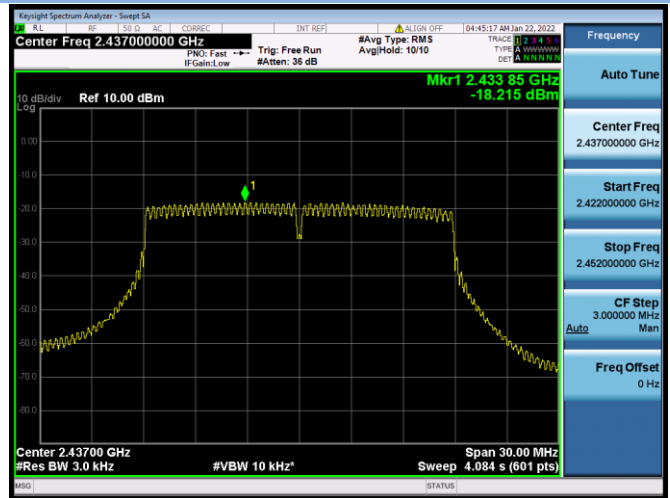

802.11n-20 MHz CHANNEL 6