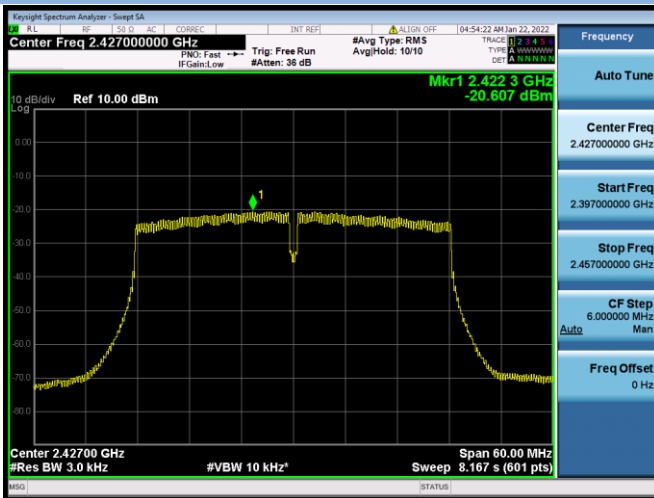

802.11n-20 MHz CHANNEL 1

802.11n-20 MHz CHANNEL 6

802.11n-20 MHz CHANNEL 11

802.11n-40 MHz CHANNEL 3

802.11n-40 MHz CHANNEL 4

802.11n-40 MHz CHANNEL 6

802.11n-40 MHz CHANNEL 8

802.11n-40 MHz CHANNEL 9

VHT(20 MHz) CHANNEL 1

VHT(20 MHz) CHANNEL 6

VHT(20 MHz) CHANNEL 11

VHT(40 MHz) CHANNEL 3

VHT(40 MHz) CHANNEL 4

VHT(40 MHz) CHANNEL 6

VHT(40 MHz) CHANNEL 7

VHT(40 MHz) CHANNEL 8