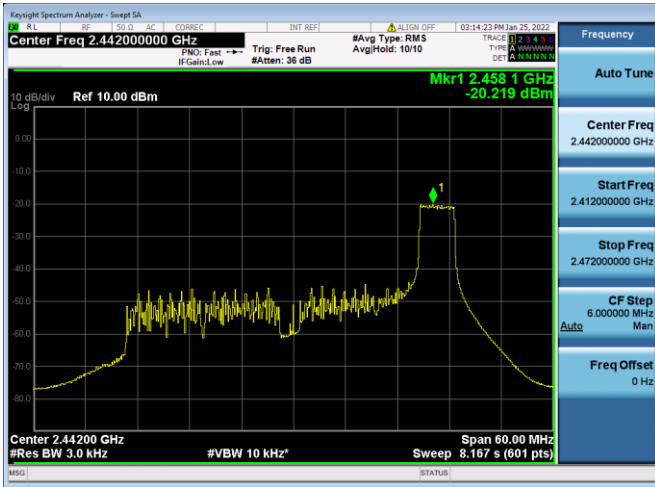

802.11ax-40 MHz(RU52) CHANNEL 7

802.11ax-40 MHz(RU52) CHANNEL 8

802.11ax-40 MHz(RU52) CHANNEL 9

802.11ax-40 MHz(RU106) CHANNEL 3

802.11ax-40 MHz(RU106) CHANNEL 4

802.11ax-40 MHz(RU106) CHANNEL 6

802.11ax-40 MHz(RU106) CHANNEL 7