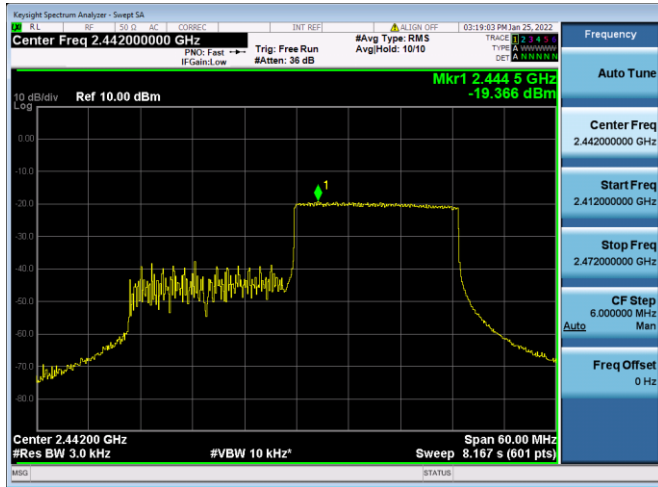

802.11ax-40 MHz(RU106) CHANNEL 8

802.11ax-40 MHz(RU106) CHANNEL 9

802.11ax-40 MHz(RU242) CHANNEL 3

802.11ax-40 MHz(RU242) CHANNEL 4

802.11ax-40 MHz(RU242) CHANNEL 6

802.11ax-40 MHz(RU242) CHANNEL 7

802.11ax-40 MHz(RU242) CHANNEL 8