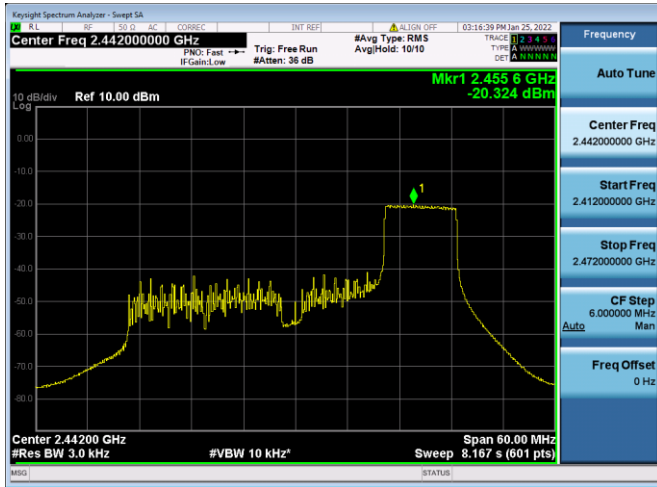

802.11ax-40 MHz(RU52) CHANNEL 7

802.11ax-40 MHz(RU52) CHANNEL 8

802.11ax-40 MHz(RU52) CHANNEL 9

802.11ax-40 MHz(RU106) CHANNEL 3

802.11ax-40 MHz(RU106) CHANNEL 4

802.11ax-40 MHz(RU106) CHANNEL 6

802.11ax-40 MHz(RU106) CHANNEL 7

802.11ax-40 MHz(RU106) CHANNEL 8

802.11ax-40 MHz(RU106) CHANNEL 9

802.11ax-40 MHz(RU242) CHANNEL 3

802.11ax-40 MHz(RU242) CHANNEL 4

802.11ax-40 MHz(RU242) CHANNEL 6

802.11ax-40 MHz(RU242) CHANNEL 7

802.11ax-40 MHz(RU242) CHANNEL 8