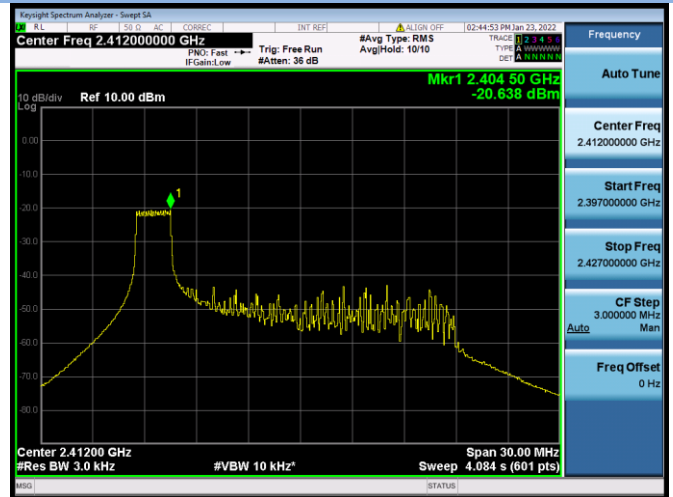

802.11ax-40 MHz(SU) CHANNEL 7

802.11ax-40 MHz(SU) CHANNEL 8

802.11ax-40 MHz(SU) CHANNEL 9

802.11ax-20 MHz(RU26) CHANNEL 1

802.11ax-20 MHz(RU26) CHANNEL 6

802.11ax-20 MHz(RU26) CHANNEL 10