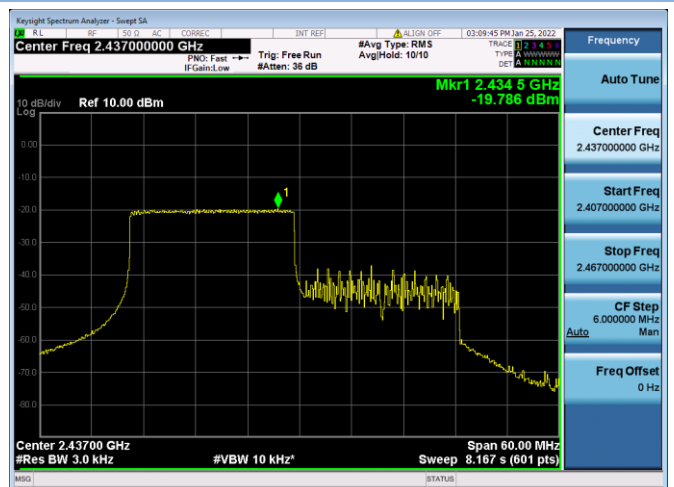

802.11ax-40 MHz(RU106) CHANNEL 8

802.11ax-40 MHz(RU106) CHANNEL 9

802.11ax-40 MHz(RU242) CHANNEL 3

802.11ax-40 MHz(RU242) CHANNEL 4

802.11ax-40 MHz(RU242) CHANNEL 6

802.11ax-40 MHz(RU242) CHANNEL 7

802.11ax-40 MHz(RU242) CHANNEL 8