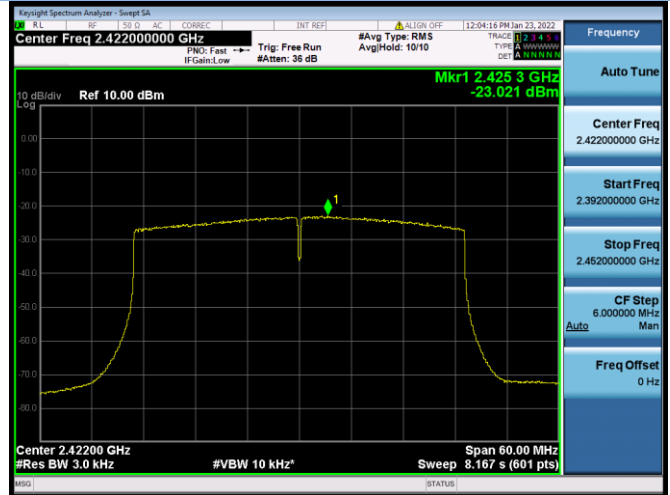

VHT(40 MHz) CHANNEL 9

802.11ax-20 MHz(SU) CHANNEL 1

802.11ax-20 MHz(SU) CHANNEL 6

802.11ax-20 MHz(SU) CHANNEL 10

802.11ax-20 MHz(SU) CHANNEL 11

802.11ax-40 MHz(SU) CHANNEL 3

802.11ax-40 MHz(SU) CHANNEL 4

802.11ax-40 MHz(SU) CHANNEL 6