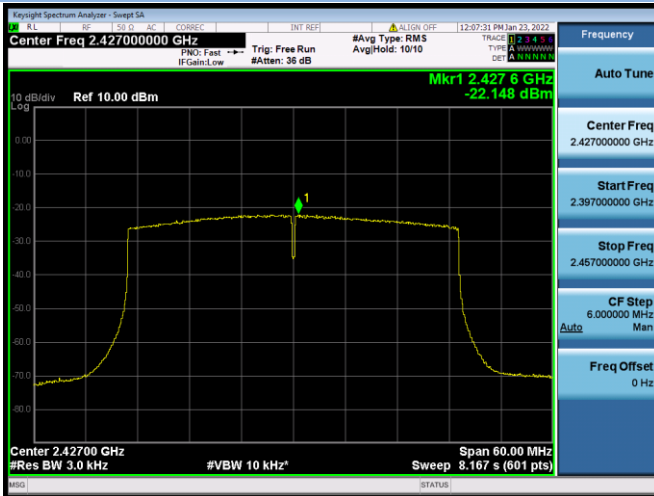

VHT(40 MHz) CHANNEL 9

802.11ax-20 MHz(SU) CHANNEL 1

802.11ax-20 MHz(SU) CHANNEL 6

802.11ax-20 MHz(SU) CHANNEL 10

802.11ax-20 MHz(SU) CHANNEL 11

802.11ax-40 MHz(SU) CHANNEL 3

802.11ax-40 MHz(SU) CHANNEL 4

802.11ax-40 MHz(SU) CHANNEL 6