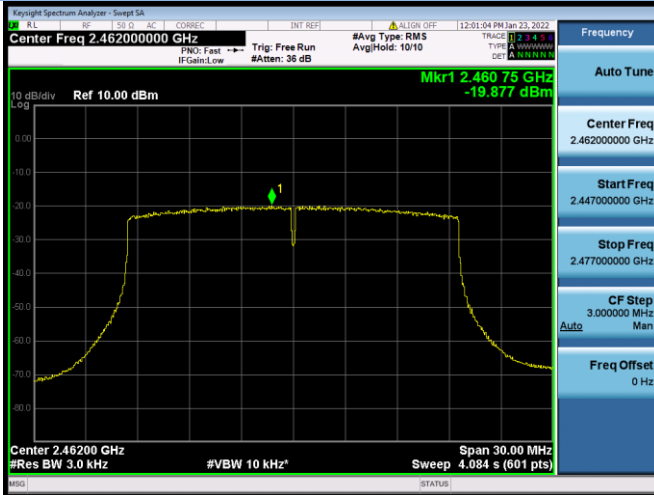

VHT(40 MHz) CHANNEL 9

802.11ax-20 MHz(SU) CHANNEL 1

802.11ax-20 MHz(SU) CHANNEL 6

802.11ax-20 MHz(SU) CHANNEL 10

802.11ax-20 MHz(SU) CHANNEL 11

802.11ax-40 MHz(SU) CHANNEL 3

802.11ax-40 MHz(SU) CHANNEL 4

802.11ax-40 MHz(SU) CHANNEL 6