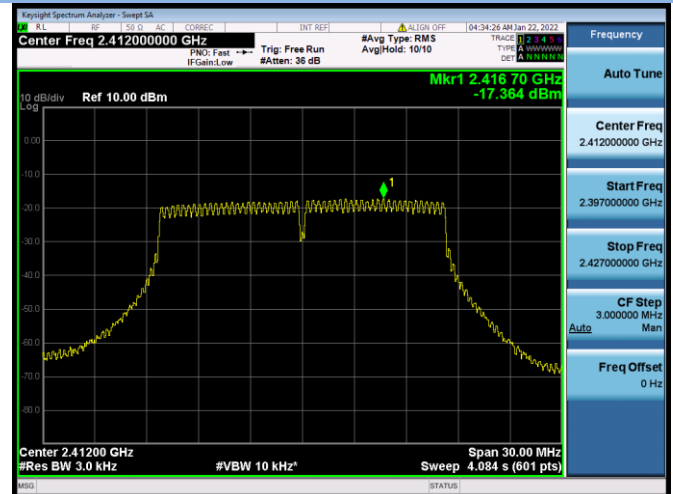

802.11ax-40 MHz(RU242) CHANNEL 9

MIMO-Aux. Antenna

802.11b CHANNEL 1

802.11b CHANNEL 6

802.11b CHANNEL 11

802.11g CHANNEL 1

802.11g CHANNEL 6

802.11g CHANNEL 11