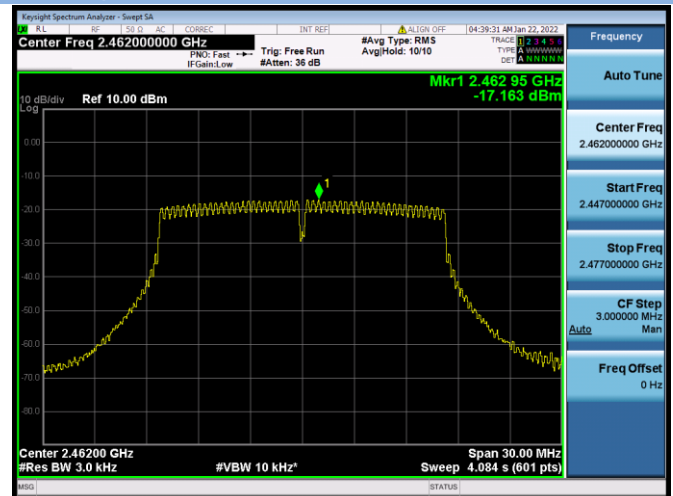

802.11ax-40 MHz(RU242) CHANNEL 9

MIMO-Aux. Antenna

802.11b CHANNEL 1

802.11b CHANNEL 6

802.11b CHANNEL 11

802.11g CHANNEL 1

802.11g CHANNEL 6

802.11g CHANNEL 11