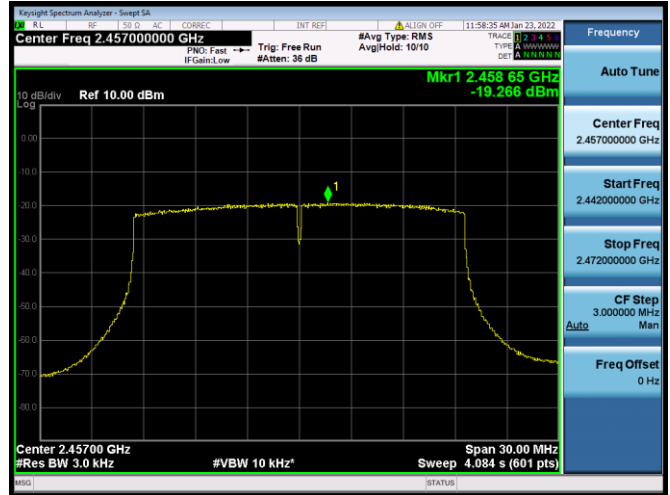

VHT(40 MHz) CHANNEL 9

802.11ax-20 MHz(SU) CHANNEL 1

802.11ax-20 MHz(SU) CHANNEL 6

802.11ax-20 MHz(SU) CHANNEL 10

802.11ax-20 MHz(SU) CHANNEL 11

802.11ax-40 MHz(SU) CHANNEL 3

802.11ax-40 MHz(SU) CHANNEL 4

802.11ax-40 MHz(SU) CHANNEL 6