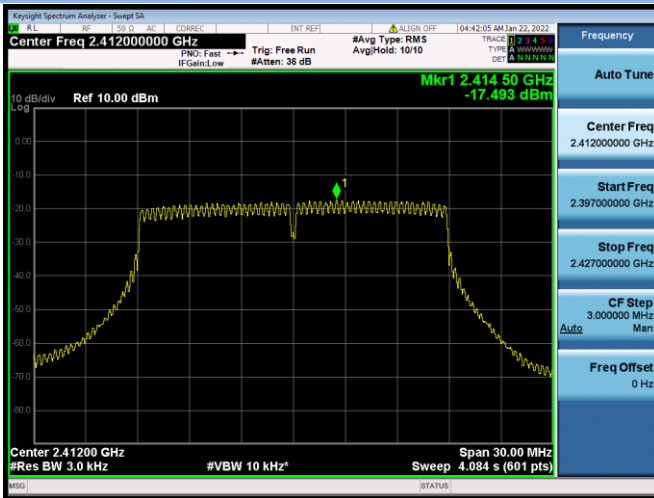

802.11n-20 MHz CHANNEL 1