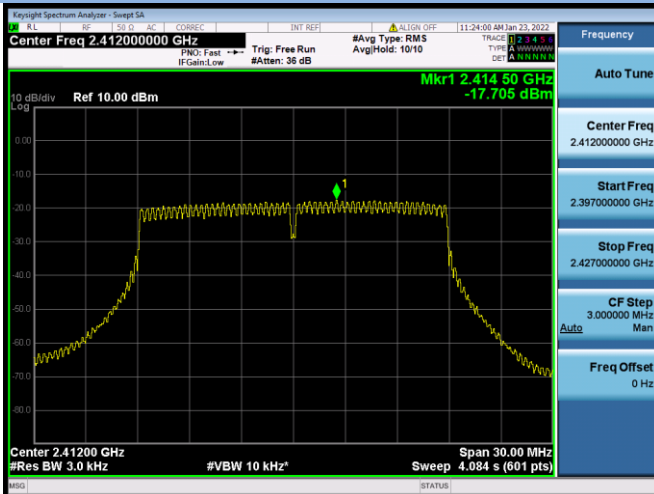

802.11n-20 MHz CHANNEL 1

802.11n-20 MHz CHANNEL 6

802.11n-20 MHz CHANNEL 11

802.11n-40 MHz CHANNEL 3

802.11n-40 MHz CHANNEL 4

802.11n-40 MHz CHANNEL 6

802.11n-40 MHz CHANNEL 8

802.11n-40 MHz CHANNEL 9

VHT(20 MHz) CHANNEL 1

VHT(20 MHz) CHANNEL 6

VHT(20 MHz) CHANNEL 11

VHT(40 MHz) CHANNEL 3

VHT(40 MHz) CHANNEL 4

VHT(40 MHz) CHANNEL 6

VHT(40 MHz) CHANNEL 7

VHT(40 MHz) CHANNEL 8