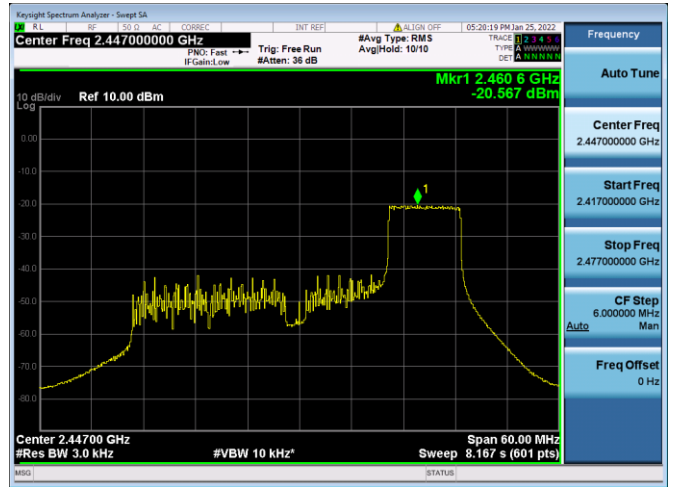

802.11ax-40 MHz(RU52) CHANNEL 7

802.11ax-40 MHz(RU52) CHANNEL 8

802.11ax-40 MHz(RU52) CHANNEL 9

802.11ax-40 MHz(RU106) CHANNEL 3

802.11ax-40 MHz(RU106) CHANNEL 4

802.11ax-40 MHz(RU106) CHANNEL 6

802.11ax-40 MHz(RU106) CHANNEL 7

802.11ax-40 MHz(RU106) CHANNEL 8

802.11ax-40 MHz(RU106) CHANNEL 9

802.11ax-40 MHz(RU242) CHANNEL 3

802.11ax-40 MHz(RU242) CHANNEL 4

802.11ax-40 MHz(RU242) CHANNEL 6

802.11ax-40 MHz(RU242) CHANNEL 7

802.11ax-40 MHz(RU242) CHANNEL 8