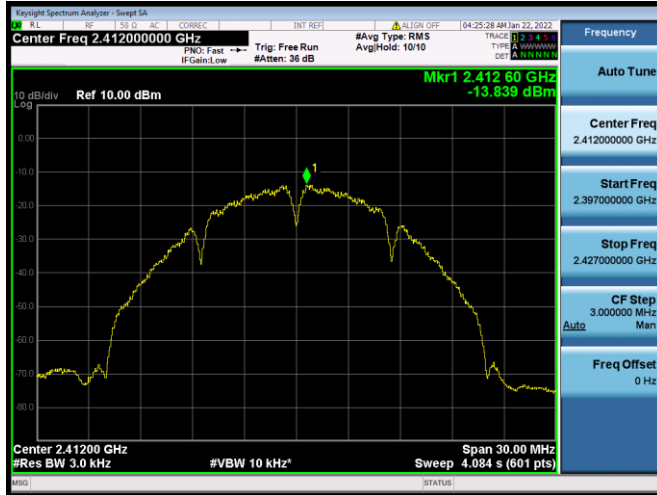

MIMO-Aux. Antenna

802.11b CHANNEL 1