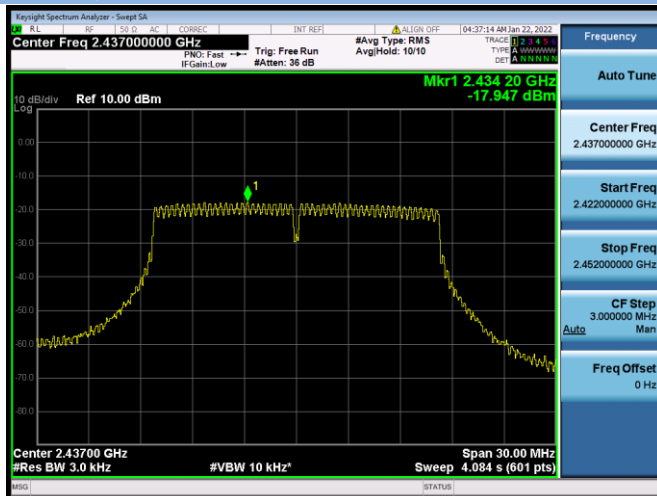

802.11ax-40 MHz(RU242) CHANNEL 9

MIMO-Aux. Antenna

802.11b CHANNEL 1

802.11b CHANNEL 6

802.11b CHANNEL 11

802.11g CHANNEL 1

802.11g CHANNEL 6

802.11g CHANNEL 11