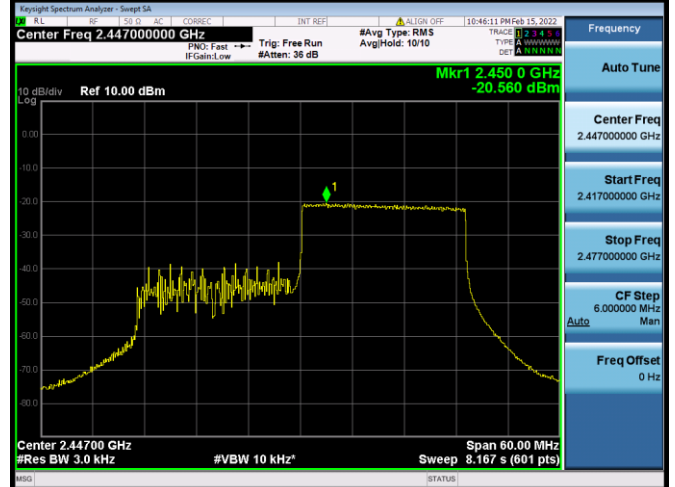

802.11ax-40 MHz(RU106) CHANNEL 8

802.11ax-40 MHz(RU106) CHANNEL 9

802.11ax-40 MHz(RU242) CHANNEL 3

802.11ax-40 MHz(RU242) CHANNEL 4

802.11ax-40 MHz(RU242) CHANNEL 6

802.11ax-40 MHz(RU242) CHANNEL 7

802.11ax-40 MHz(RU242) CHANNEL 8