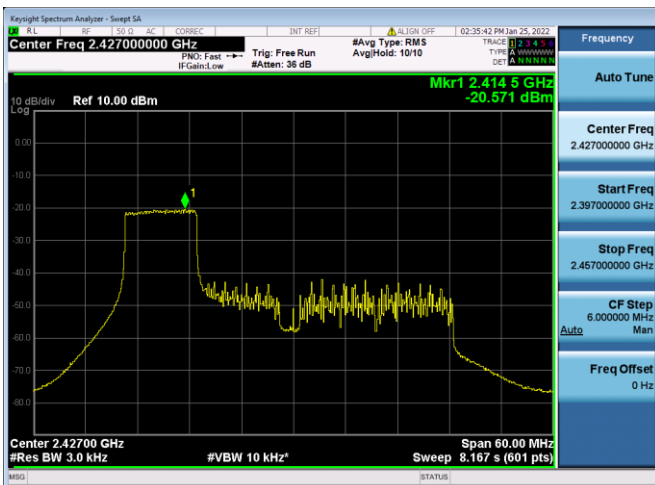

802.11ax-40 MHz(RU52) CHANNEL 7

802.11ax-40 MHz(RU52) CHANNEL 8

802.11ax-40 MHz(RU52) CHANNEL 9

802.11ax-40 MHz(RU106) CHANNEL 3

802.11ax-40 MHz(RU106) CHANNEL 4

802.11ax-40 MHz(RU106) CHANNEL 6

802.11ax-40 MHz(RU106) CHANNEL 7