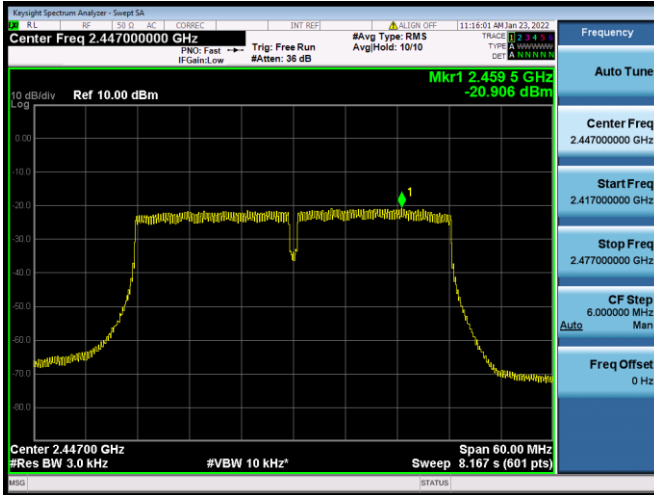

802.11n-20 MHz CHANNEL 1

802.11n-20 MHz CHANNEL 6

802.11n-20 MHz CHANNEL 11

802.11n-40 MHz CHANNEL 3

802.11n-40 MHz CHANNEL 4

802.11n-40 MHz CHANNEL 6

802.11n-40 MHz CHANNEL 8

802.11n-40 MHz CHANNEL 9

VHT(20 MHz) CHANNEL 1

VHT(20 MHz) CHANNEL 6

VHT(20 MHz) CHANNEL 11

VHT(40 MHz) CHANNEL 3

VHT(40 MHz) CHANNEL 4

VHT(40 MHz) CHANNEL 6

VHT(40 MHz) CHANNEL 7

VHT(40 MHz) CHANNEL 8