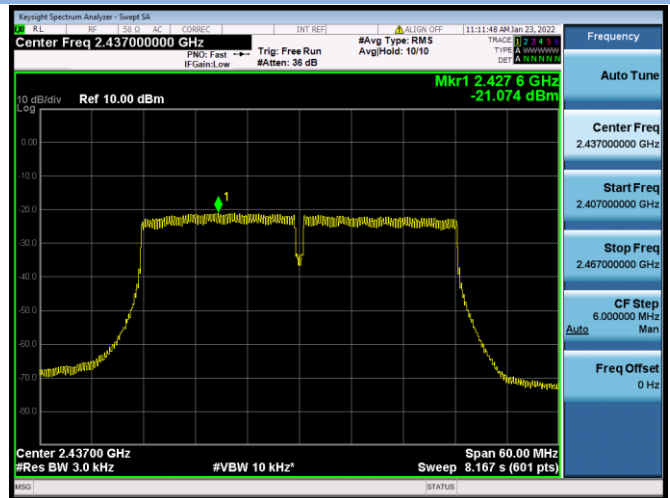

802.11n-20 MHz CHANNEL 1

802.11n-20 MHz CHANNEL 6

802.11n-20 MHz CHANNEL 11

802.11n-40 MHz CHANNEL 3

802.11n-40 MHz CHANNEL 4

802.11n-40 MHz CHANNEL 6

802.11n-40 MHz CHANNEL 8

802.11n-40 MHz CHANNEL 9

VHT(20 MHz) CHANNEL 1

VHT(20 MHz) CHANNEL 6

VHT(20 MHz) CHANNEL 11

VHT(40 MHz) CHANNEL 3

VHT(40 MHz) CHANNEL 4

VHT(40 MHz) CHANNEL 6

VHT(40 MHz) CHANNEL 7

VHT(40 MHz) CHANNEL 8