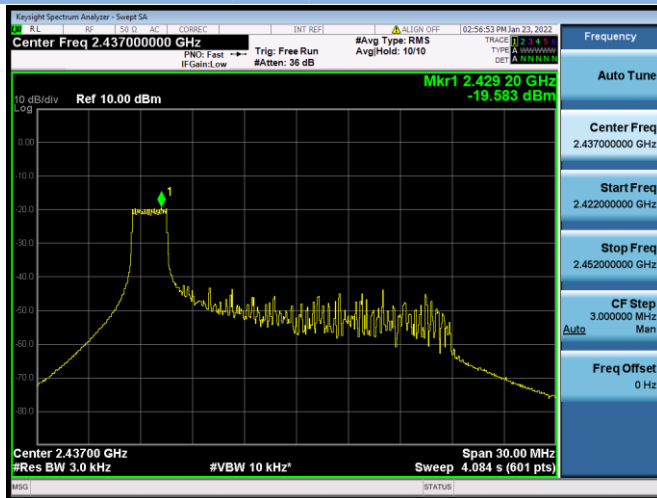

802.11ax-40 MHz(SU) CHANNEL 7

802.11ax-40 MHz(SU) CHANNEL 8

802.11ax-40 MHz(SU) CHANNEL 9

802.11ax-20 MHz(RU26) CHANNEL 1

802.11ax-20 MHz(RU26) CHANNEL 6

802.11ax-20 MHz(RU26) CHANNEL 10