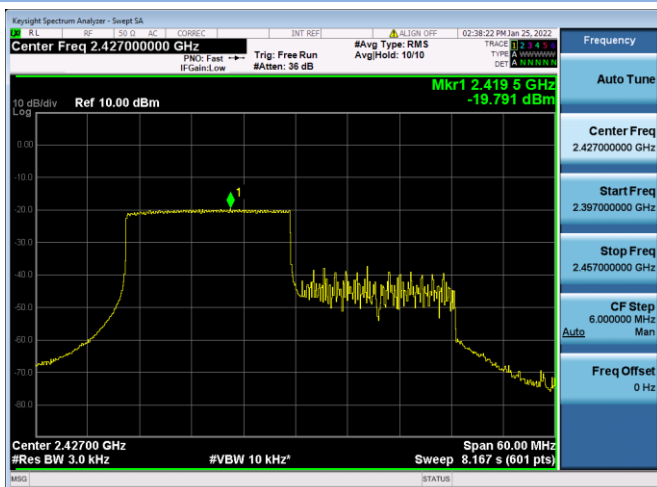

802.11ax-40 MHz(RU106) CHANNEL 8

802.11ax-40 MHz(RU106) CHANNEL 9

802.11ax-40 MHz(RU242) CHANNEL 3

802.11ax-40 MHz(RU242) CHANNEL 4

802.11ax-40 MHz(RU242) CHANNEL 6

802.11ax-40 MHz(RU242) CHANNEL 7

802.11ax-40 MHz(RU242) CHANNEL 8