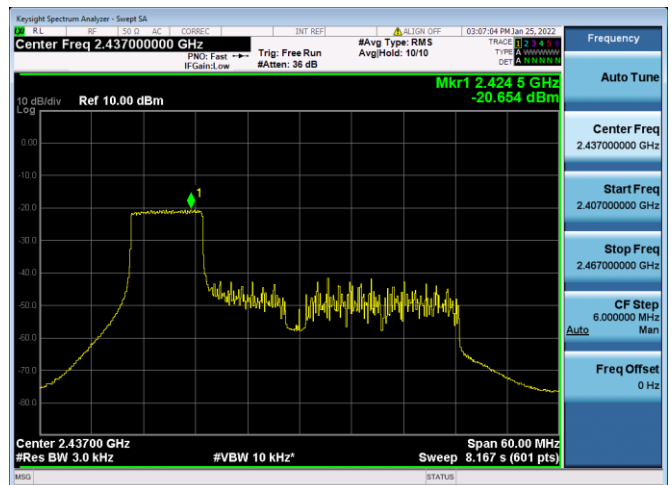

802.11ax-40 MHz(RU52) CHANNEL 7

802.11ax-40 MHz(RU52) CHANNEL 8

802.11ax-40 MHz(RU52) CHANNEL 9

802.11ax-40 MHz(RU106) CHANNEL 3

802.11ax-40 MHz(RU106) CHANNEL 4

802.11ax-40 MHz(RU106) CHANNEL 6

802.11ax-40 MHz(RU106) CHANNEL 7