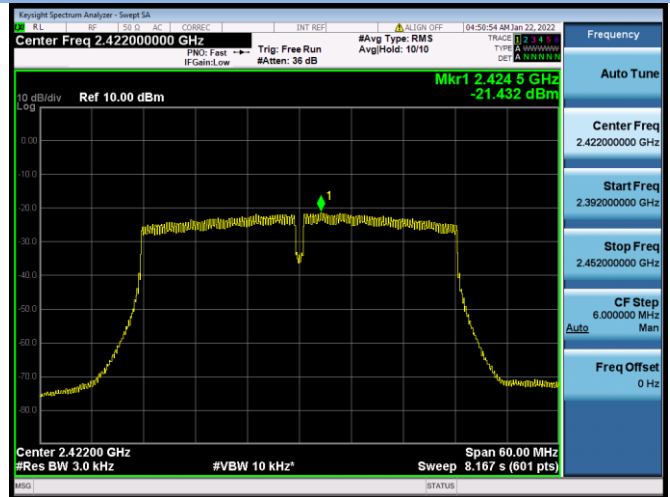

802.11n-20 MHz CHANNEL 1

802.11n-20 MHz CHANNEL 6

802.11n-20 MHz CHANNEL 11

802.11n-40 MHz CHANNEL 3

802.11n-40 MHz CHANNEL 4

802.11n-40 MHz CHANNEL 6

802.11n-40 MHz CHANNEL 8

802.11n-40 MHz CHANNEL 9

VHT(20 MHz) CHANNEL 1

VHT(20 MHz) CHANNEL 6

VHT(20 MHz) CHANNEL 11

VHT(40 MHz) CHANNEL 3

VHT(40 MHz) CHANNEL 4

VHT(40 MHz) CHANNEL 6

VHT(40 MHz) CHANNEL 7

VHT(40 MHz) CHANNEL 8