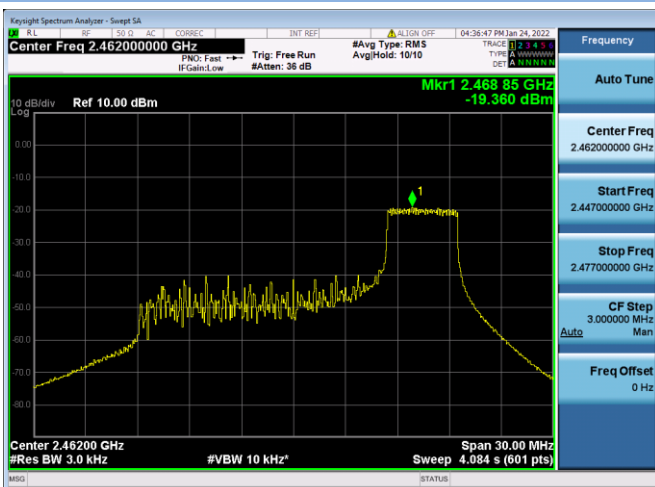

802.11ax-20 MHz(RU52) CHANNEL 1

802.11ax-20 MHz(RU52) CHANNEL 6

802.11ax-20 MHz(RU52) CHANNEL 10

802.11ax-20 MHz(RU52) CHANNEL 11

802.11ax-20 MHz(RU106) CHANNEL 1

802.11ax-20 MHz(RU106) CHANNEL 6

802.11ax-20 MHz(RU106) CHANNEL 10