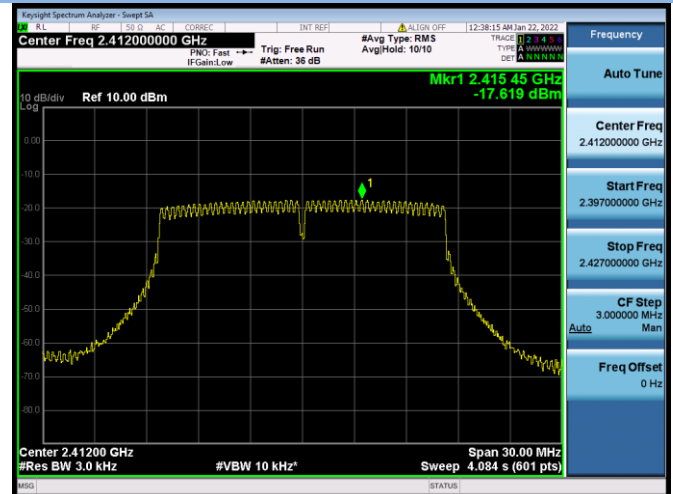

MIMO-Main Antenna

802.11b CHANNEL 1

802.11b CHANNEL 6

802.11b CHANNEL 11

802.11g CHANNEL 1

802.11g CHANNEL 6

802.11g CHANNEL 11

802.11n-20 MHz CHANNEL 1

802.11n-20 MHz CHANNEL 6

802.11n-20 MHz CHANNEL 11

802.11n-40 MHz CHANNEL 3

802.11n-40 MHz CHANNEL 4

802.11n-40 MHz CHANNEL 6

802.11n-40 MHz CHANNEL 8

802.11n-40 MHz CHANNEL 9

VHT(20 MHz) CHANNEL 1