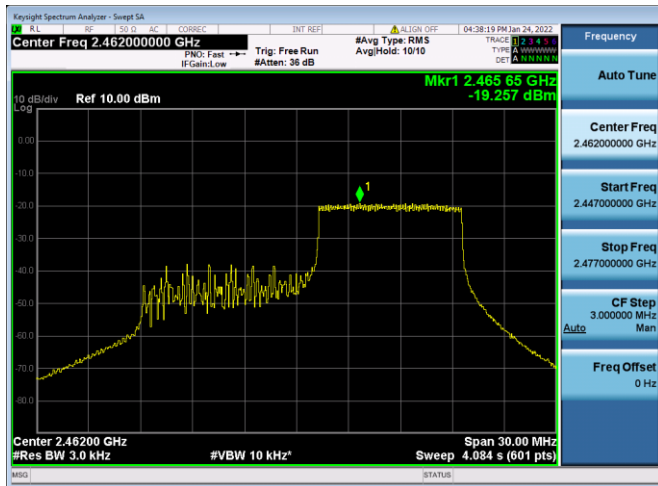

802.11ax-20 MHz(RU160) CHANNEL 11