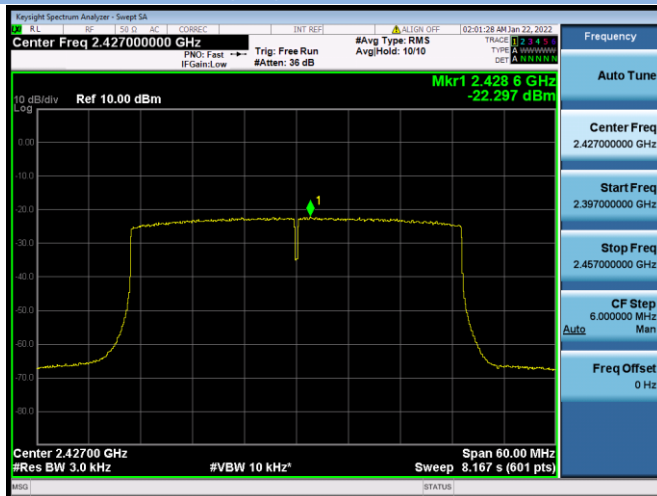

802.11ax-20 MHz(SU) CHANNEL 1

802.11ax-20 MHz(SU) CHANNEL 6

802.11ax-20 MHz(SU) CHANNEL 10

802.11ax-20 MHz(SU) CHANNEL 11

802.11ax-40 MHz(SU) CHANNEL 3

802.11ax-40 MHz(SU) CHANNEL 4

802.11ax-40 MHz(SU) CHANNEL 6