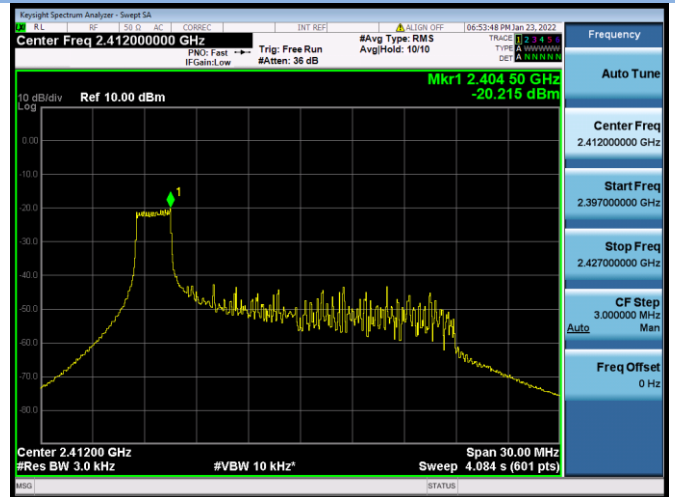

802.11ax-40 MHz(SU) CHANNEL 7

802.11ax-40 MHz(SU) CHANNEL 8

802.11ax-40 MHz(SU) CHANNEL 9

802.11ax-20 MHz(RU26) CHANNEL 1

802.11ax-20 MHz(RU26) CHANNEL 6

802.11ax-20 MHz(RU26) CHANNEL 10

802.11ax-20 MHz(RU26) CHANNEL 11