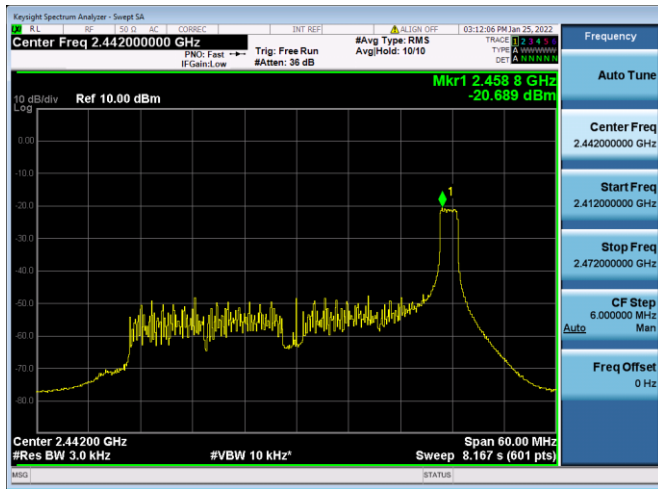

802.11ax-20 MHz(RU160) CHANNEL 11

802.11ax-40 MHz(RU26) CHANNEL 3

802.11ax-40 MHz(RU26) CHANNEL 4

802.11ax-40 MHz(RU26) CHANNEL 6

802.11ax-40 MHz(RU26) CHANNEL 7

802.11ax-40 MHz(RU26) CHANNEL 8

802.11ax-40 MHz(RU26) CHANNEL 9