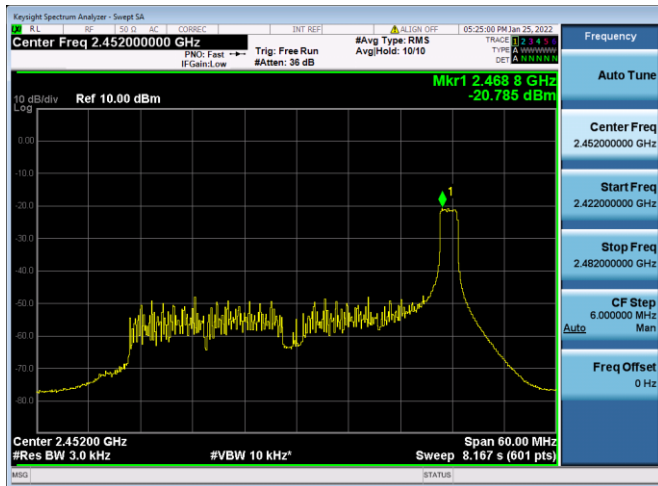

802.11ax-20 MHz(RU160) CHANNEL 11

802.11ax-40 MHz(RU26) CHANNEL 3

802.11ax-40 MHz(RU26) CHANNEL 4

802.11ax-40 MHz(RU26) CHANNEL 6

802.11ax-40 MHz(RU26) CHANNEL 7

802.11ax-40 MHz(RU26) CHANNEL 8

802.11ax-40 MHz(RU26) CHANNEL 9