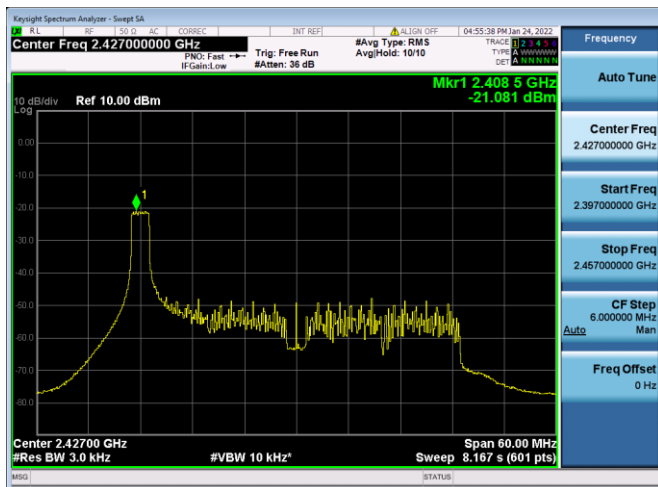

802.11ax-40 MHz(RU26) CHANNEL 4