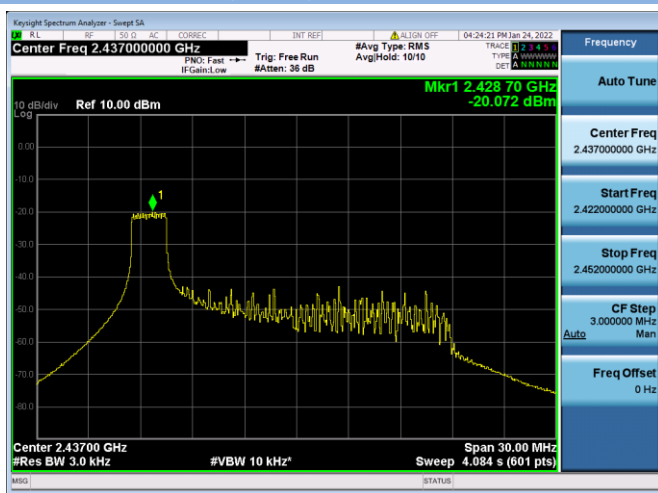

802.11ax-40 MHz(SU) CHANNEL 7

802.11ax-40 MHz(SU) CHANNEL 8

802.11ax-40 MHz(SU) CHANNEL 9

802.11ax-20 MHz(RU26) CHANNEL 1

802.11ax-20 MHz(RU26) CHANNEL 6

802.11ax-20 MHz(RU26) CHANNEL 10

802.11ax-20 MHz(RU26) CHANNEL 11