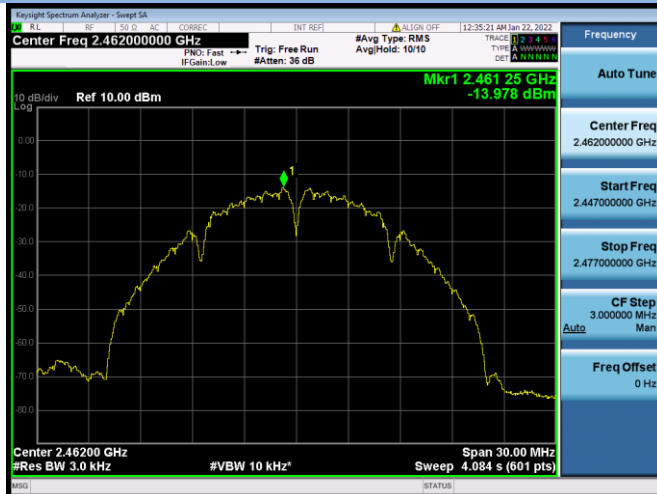

MIMO-Main Antenna

802.11b CHANNEL 1

802.11b CHANNEL 6

802.11b CHANNEL 11

802.11g CHANNEL 1

802.11g CHANNEL 6

802.11g CHANNEL 11

802.11n-20 MHz CHANNEL 1

802.11n-20 MHz CHANNEL 6

802.11n-20 MHz CHANNEL 11

802.11n-40 MHz CHANNEL 3

802.11n-40 MHz CHANNEL 4

802.11n-40 MHz CHANNEL 6

802.11n-40 MHz CHANNEL 8

802.11n-40 MHz CHANNEL 9

VHT(20 MHz) CHANNEL 1