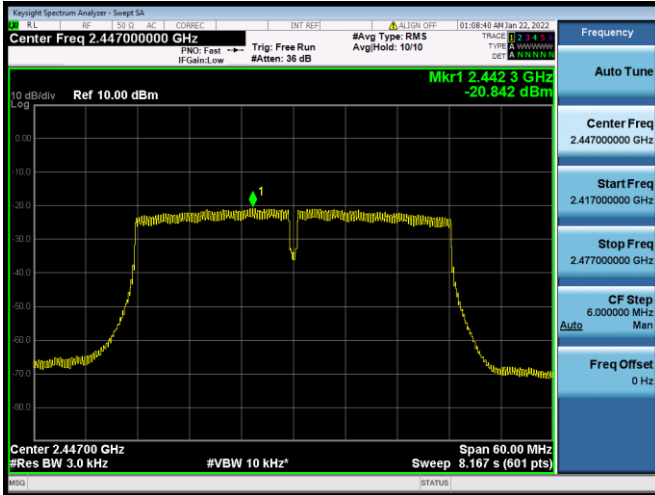

802.11n-20 MHz CHANNEL 6

802.11n-20 MHz CHANNEL 11

802.11n-40 MHz CHANNEL 3

802.11n-40 MHz CHANNEL 4

802.11n-40 MHz CHANNEL 6

802.11n-40 MHz CHANNEL 8

802.11n-40 MHz CHANNEL 9

VHT(20 MHz) CHANNEL 1

VHT(20 MHz) CHANNEL 6

VHT(20 MHz) CHANNEL 11

VHT(40 MHz) CHANNEL 3

VHT(40 MHz) CHANNEL 4

VHT(40 MHz) CHANNEL 6

VHT(40 MHz) CHANNEL 7

VHT(40 MHz) CHANNEL 8

VHT(40 MHz) CHANNEL 9