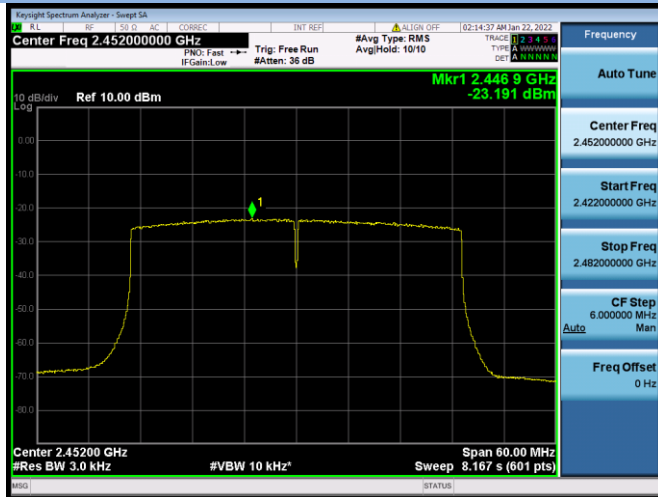

802.11ax-40 MHz(SU) CHANNEL 9