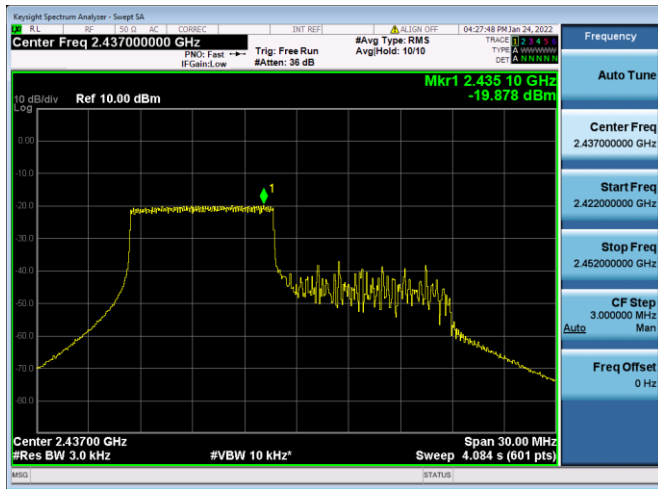

802.11ax-20 MHz(RU52) CHANNEL 1

802.11ax-20 MHz(RU52) CHANNEL 6

802.11ax-20 MHz(RU52) CHANNEL 10

802.11ax-20 MHz(RU52) CHANNEL 11

802.11ax-20 MHz(RU106) CHANNEL 1

802.11ax-20 MHz(RU106) CHANNEL 6

802.11ax-20 MHz(RU106) CHANNEL 10