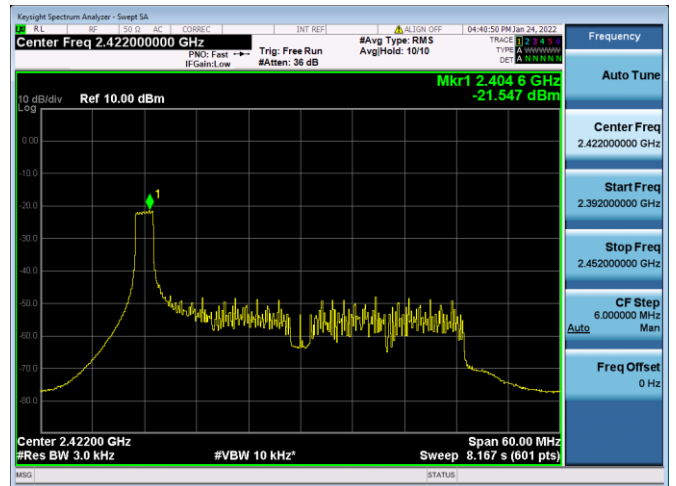

802.11ax-40 MHz(RU26) CHANNEL 3