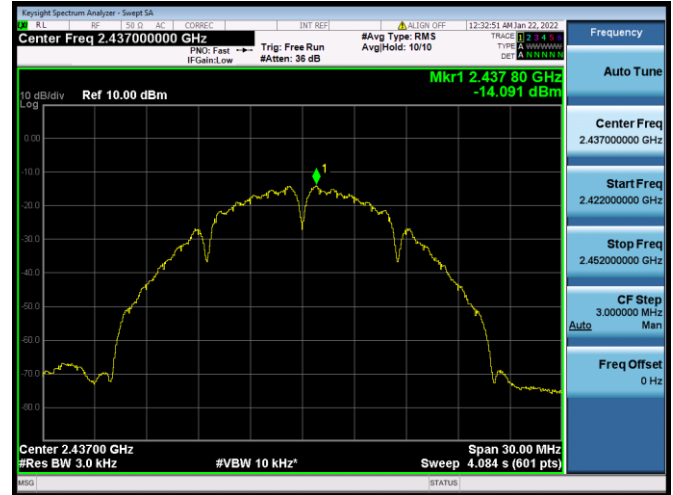

MIMO-Main Antenna

802.11b CHANNEL 1

802.11b CHANNEL 6

802.11b CHANNEL 11

802.11g CHANNEL 1

802.11g CHANNEL 6

802.11g CHANNEL 11

802.11n-20 MHz CHANNEL 1

802.11n-20 MHz CHANNEL 6

802.11n-20 MHz CHANNEL 11

802.11n-40 MHz CHANNEL 3

802.11n-40 MHz CHANNEL 4

802.11n-40 MHz CHANNEL 6

802.11n-40 MHz CHANNEL 8

802.11n-40 MHz CHANNEL 9

VHT(20 MHz) CHANNEL 1