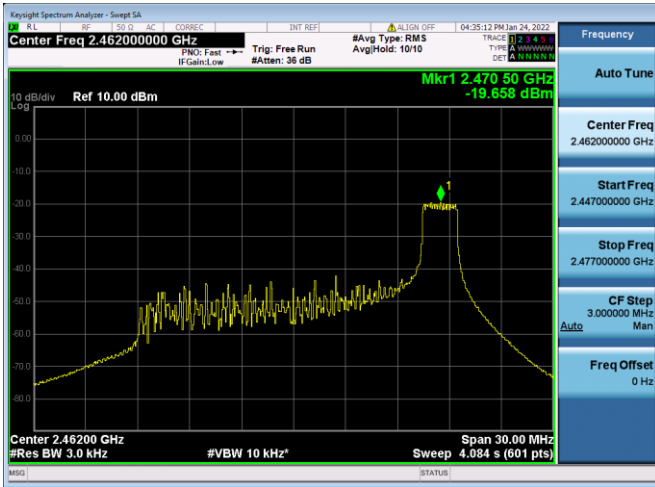

802.11ax-40 MHz(SU) CHANNEL 7

802.11ax-40 MHz(SU) CHANNEL 8

802.11ax-40 MHz(SU) CHANNEL 9

802.11ax-20 MHz(RU26) CHANNEL 1

802.11ax-20 MHz(RU26) CHANNEL 6

802.11ax-20 MHz(RU26) CHANNEL 10

802.11ax-20 MHz(RU26) CHANNEL 11