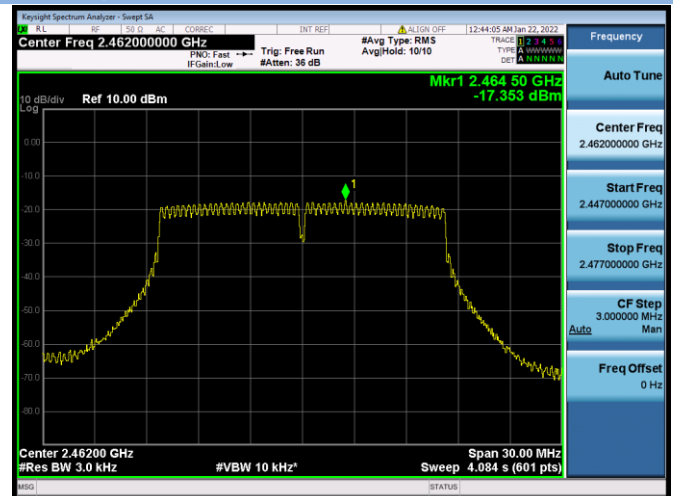

MIMO-Main Antenna

802.11b CHANNEL 1

802.11b CHANNEL 6

802.11b CHANNEL 11

802.11g CHANNEL 1

802.11g CHANNEL 6

802.11g CHANNEL 11

802.11n-20 MHz CHANNEL 1

802.11n-20 MHz CHANNEL 6

802.11n-20 MHz CHANNEL 11

802.11n-40 MHz CHANNEL 3

802.11n-40 MHz CHANNEL 4

802.11n-40 MHz CHANNEL 6

802.11n-40 MHz CHANNEL 8

802.11n-40 MHz CHANNEL 9

VHT(20 MHz) CHANNEL 1