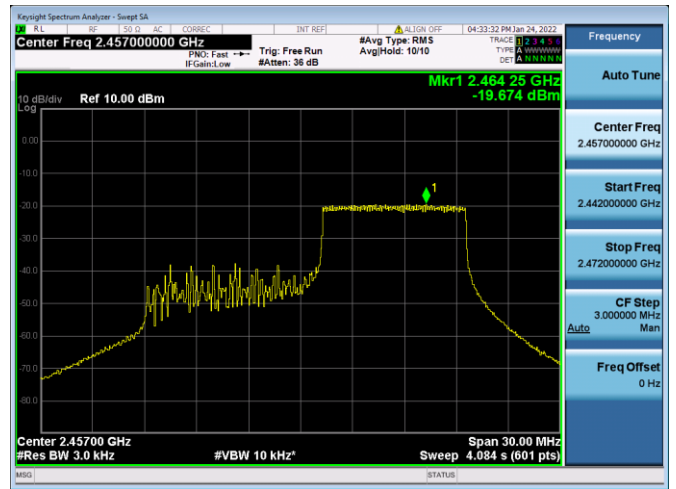

802.11ax-20 MHz(RU52) CHANNEL 1

802.11ax-20 MHz(RU52) CHANNEL 6

802.11ax-20 MHz(RU52) CHANNEL 10

802.11ax-20 MHz(RU52) CHANNEL 11

802.11ax-20 MHz(RU106) CHANNEL 1

802.11ax-20 MHz(RU106) CHANNEL 6

802.11ax-20 MHz(RU106) CHANNEL 10