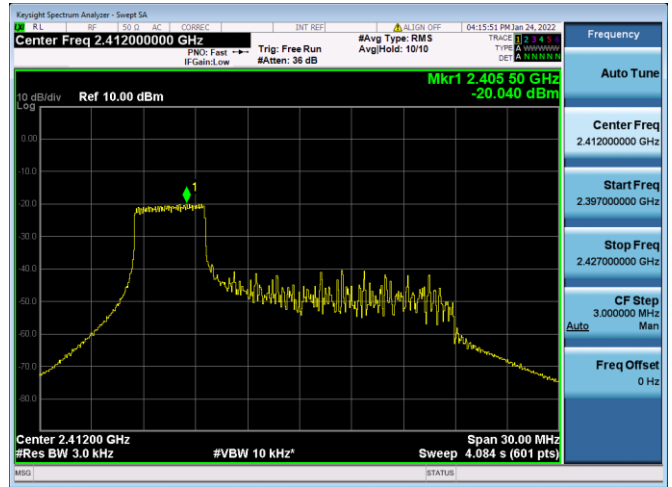

802.11ax-20 MHz(RU52) CHANNEL 1