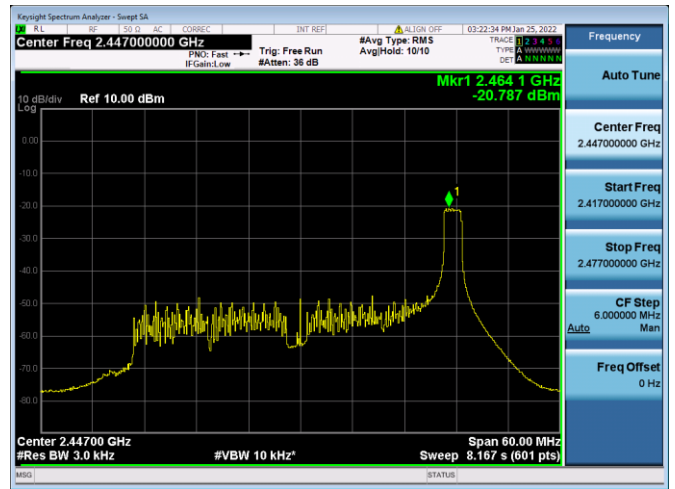

802.11ax-20 MHz(RU160) CHANNEL 11

802.11ax-40 MHz(RU26) CHANNEL 3

802.11ax-40 MHz(RU26) CHANNEL 4

802.11ax-40 MHz(RU26) CHANNEL 6

802.11ax-40 MHz(RU26) CHANNEL 7

802.11ax-40 MHz(RU26) CHANNEL 8

802.11ax-40 MHz(RU26) CHANNEL 9