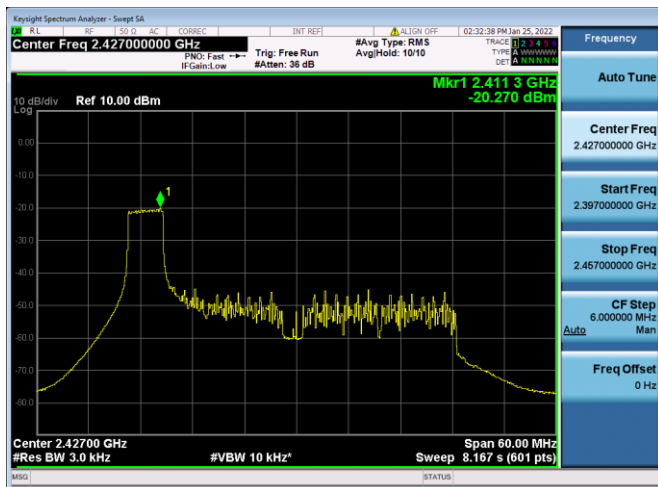

802.11ax-40 MHz(RU52) CHANNEL 4