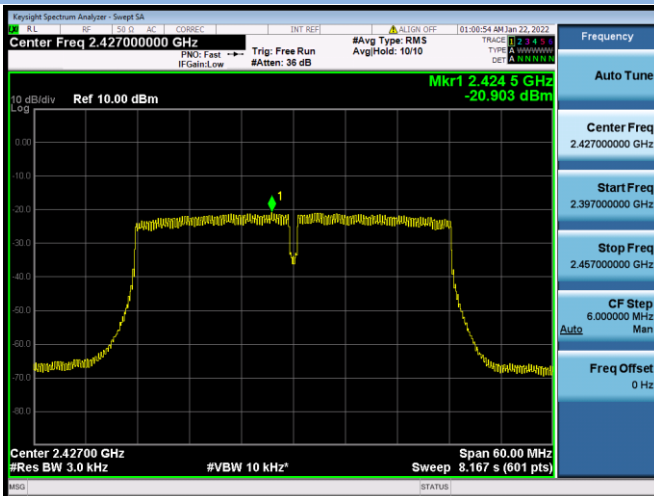

802.11n-20 MHz CHANNEL 6

802.11n-20 MHz CHANNEL 11

802.11n-40 MHz CHANNEL 3

802.11n-40 MHz CHANNEL 4

802.11n-40 MHz CHANNEL 6

802.11n-40 MHz CHANNEL 8

802.11n-40 MHz CHANNEL 9

VHT(20 MHz) CHANNEL 1

VHT(20 MHz) CHANNEL 6

VHT(20 MHz) CHANNEL 11

VHT(40 MHz) CHANNEL 3

VHT(40 MHz) CHANNEL 4

VHT(40 MHz) CHANNEL 6

VHT(40 MHz) CHANNEL 7

VHT(40 MHz) CHANNEL 8

VHT(40 MHz) CHANNEL 9