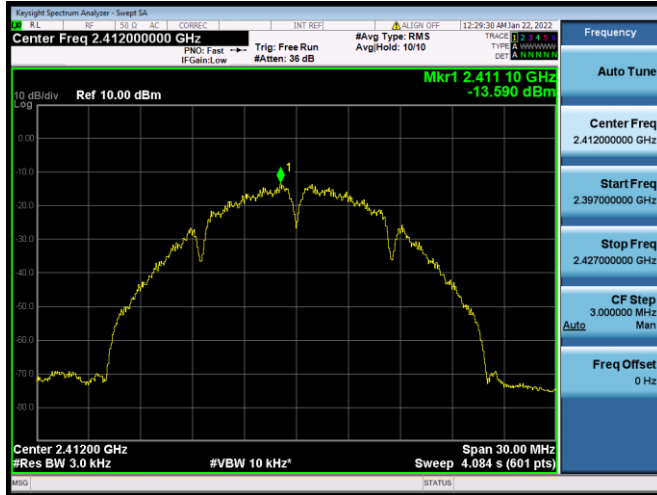

MIMO-Main Antenna

802.11b CHANNEL 1

802.11b CHANNEL 6

802.11b CHANNEL 11

802.11g CHANNEL 1

802.11g CHANNEL 6

802.11g CHANNEL 11

802.11n-20 MHz CHANNEL 1

802.11n-20 MHz CHANNEL 6

802.11n-20 MHz CHANNEL 11

802.11n-40 MHz CHANNEL 3

802.11n-40 MHz CHANNEL 4

802.11n-40 MHz CHANNEL 6

802.11n-40 MHz CHANNEL 8

802.11n-40 MHz CHANNEL 9

VHT(20 MHz) CHANNEL 1