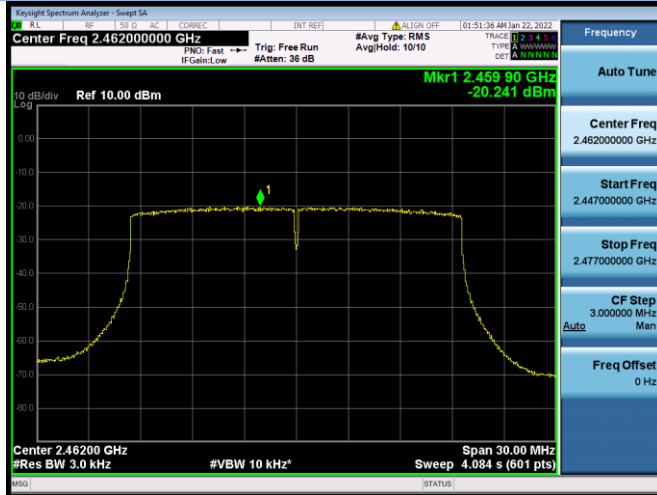

802.11ax-20 MHz(SU) CHANNEL 1

802.11ax-20 MHz(SU) CHANNEL 6

802.11ax-20 MHz(SU) CHANNEL 10

802.11ax-20 MHz(SU) CHANNEL 11

802.11ax-40 MHz(SU) CHANNEL 3

802.11ax-40 MHz(SU) CHANNEL 4

802.11ax-40 MHz(SU) CHANNEL 6