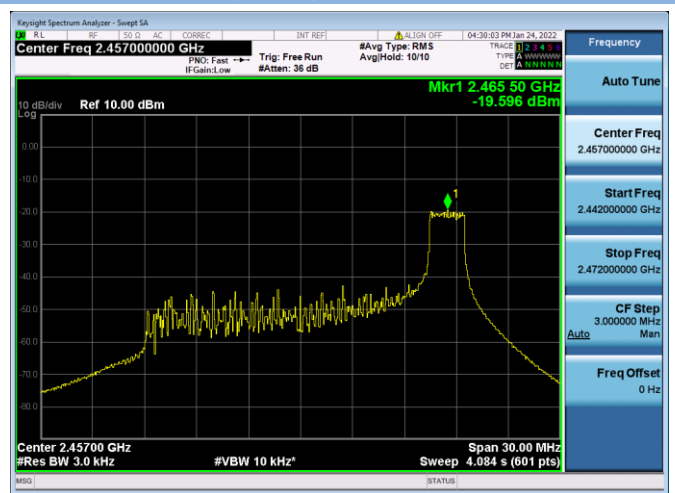

802.11ax-40 MHz(SU) CHANNEL 7

802.11ax-40 MHz(SU) CHANNEL 8

802.11ax-40 MHz(SU) CHANNEL 9

802.11ax-20 MHz(RU26) CHANNEL 1

802.11ax-20 MHz(RU26) CHANNEL 6

802.11ax-20 MHz(RU26) CHANNEL 10

802.11ax-20 MHz(RU26) CHANNEL 11