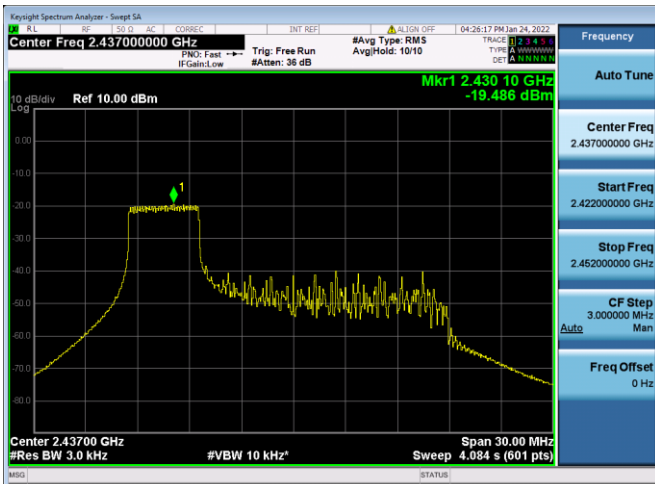

802.11ax-20 MHz(RU52) CHANNEL 6