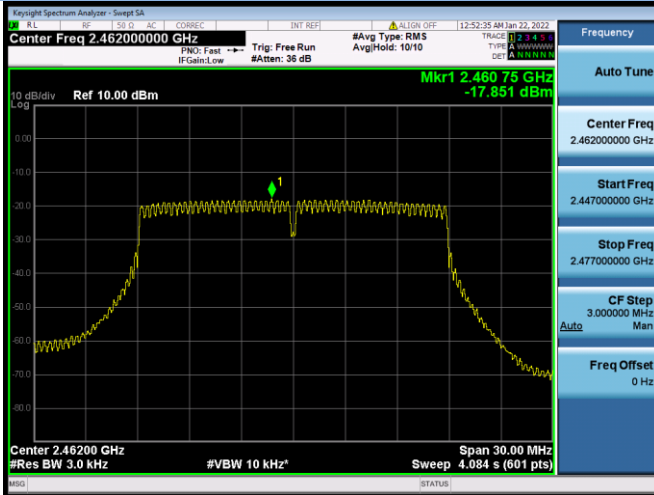

MIMO-Main Antenna

802.11b CHANNEL 1

802.11b CHANNEL 6

802.11b CHANNEL 11

802.11g CHANNEL 1

802.11g CHANNEL 6

802.11g CHANNEL 11

802.11n-20 MHz CHANNEL 1

802.11n-20 MHz CHANNEL 6

802.11n-20 MHz CHANNEL 11

802.11n-40 MHz CHANNEL 3

802.11n-40 MHz CHANNEL 4

802.11n-40 MHz CHANNEL 6

802.11n-40 MHz CHANNEL 8

802.11n-40 MHz CHANNEL 9

VHT(20 MHz) CHANNEL 1