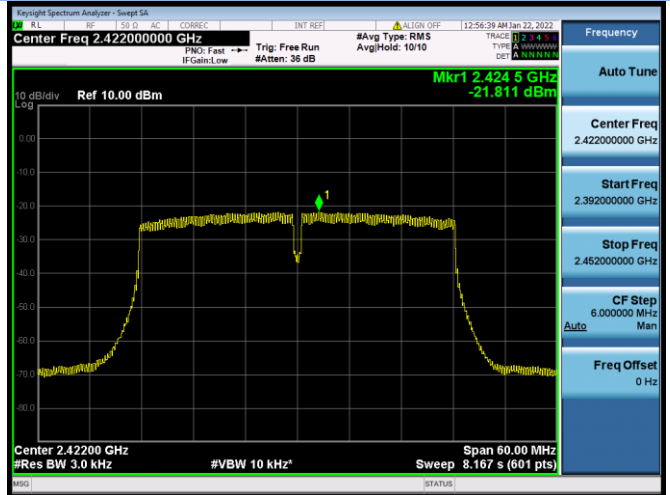

MIMO-Main Antenna

802.11b CHANNEL 1

802.11b CHANNEL 6

802.11b CHANNEL 11

802.11g CHANNEL 1

802.11g CHANNEL 6

802.11g CHANNEL 11

802.11n-20 MHz CHANNEL 1

802.11n-20 MHz CHANNEL 6

802.11n-20 MHz CHANNEL 11

802.11n-40 MHz CHANNEL 3

802.11n-40 MHz CHANNEL 4

802.11n-40 MHz CHANNEL 6

802.11n-40 MHz CHANNEL 8

802.11n-40 MHz CHANNEL 9

VHT(20 MHz) CHANNEL 1