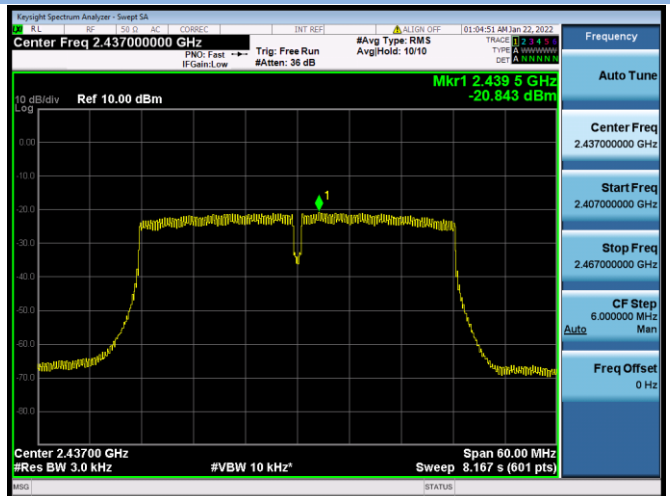

802.11n-20 MHz CHANNEL 6

802.11n-20 MHz CHANNEL 11

802.11n-40 MHz CHANNEL 3

802.11n-40 MHz CHANNEL 4

802.11n-40 MHz CHANNEL 6

802.11n-40 MHz CHANNEL 8

802.11n-40 MHz CHANNEL 9

VHT(20 MHz) CHANNEL 1

VHT(20 MHz) CHANNEL 6

VHT(20 MHz) CHANNEL 11

VHT(40 MHz) CHANNEL 3

VHT(40 MHz) CHANNEL 4

VHT(40 MHz) CHANNEL 6

VHT(40 MHz) CHANNEL 7

VHT(40 MHz) CHANNEL 8

VHT(40 MHz) CHANNEL 9