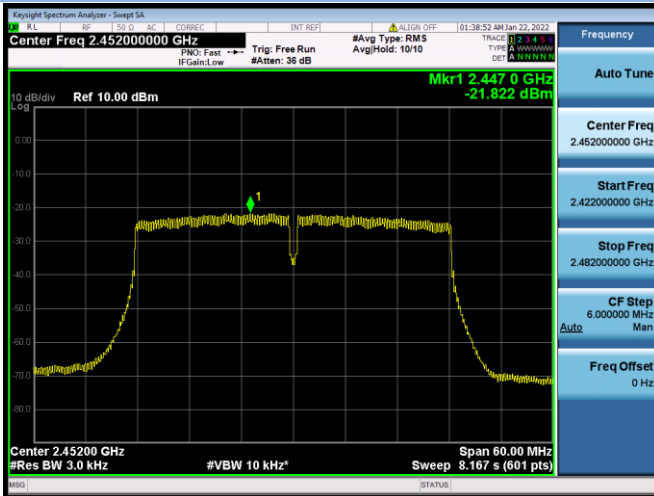

VHT(20 MHz) CHANNEL 6

VHT(20 MHz) CHANNEL 11

VHT(40 MHz) CHANNEL 3

VHT(40 MHz) CHANNEL 4

VHT(40 MHz) CHANNEL 6

VHT(40 MHz) CHANNEL 7

VHT(40 MHz) CHANNEL 8

VHT(40 MHz) CHANNEL 9

802.11ax-20 MHz(SU) CHANNEL 1

802.11ax-20 MHz(SU) CHANNEL 6

802.11ax-20 MHz(SU) CHANNEL 10

802.11ax-20 MHz(SU) CHANNEL 11

802.11ax-40 MHz(SU) CHANNEL 3

802.11ax-40 MHz(SU) CHANNEL 4

802.11ax-40 MHz(SU) CHANNEL 6