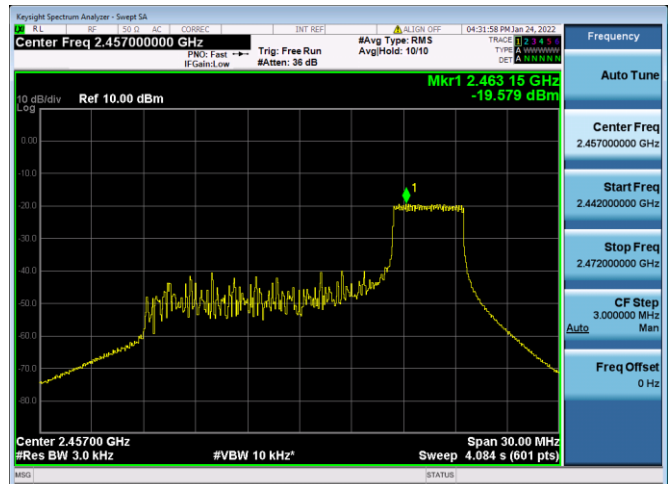

802.11ax-20 MHz(RU52) CHANNEL 10