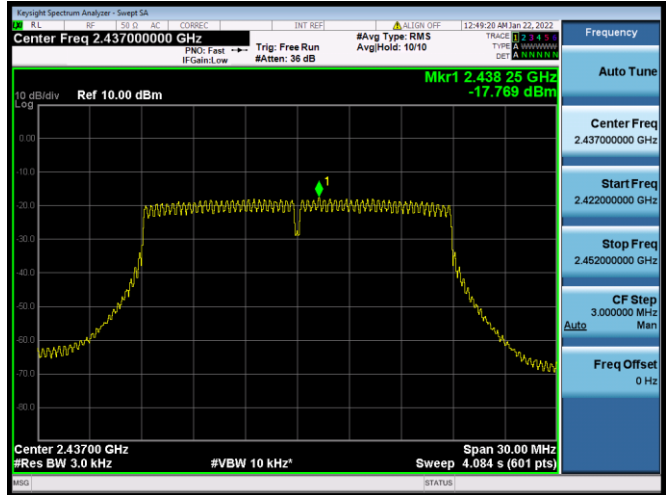

MIMO-Main Antenna

802.11b CHANNEL 1

802.11b CHANNEL 6

802.11b CHANNEL 11

802.11g CHANNEL 1

802.11g CHANNEL 6

802.11g CHANNEL 11

802.11n-20 MHz CHANNEL 1

802.11n-20 MHz CHANNEL 6

802.11n-20 MHz CHANNEL 11

802.11n-40 MHz CHANNEL 3

802.11n-40 MHz CHANNEL 4

802.11n-40 MHz CHANNEL 6

802.11n-40 MHz CHANNEL 8

802.11n-40 MHz CHANNEL 9

VHT(20 MHz) CHANNEL 1