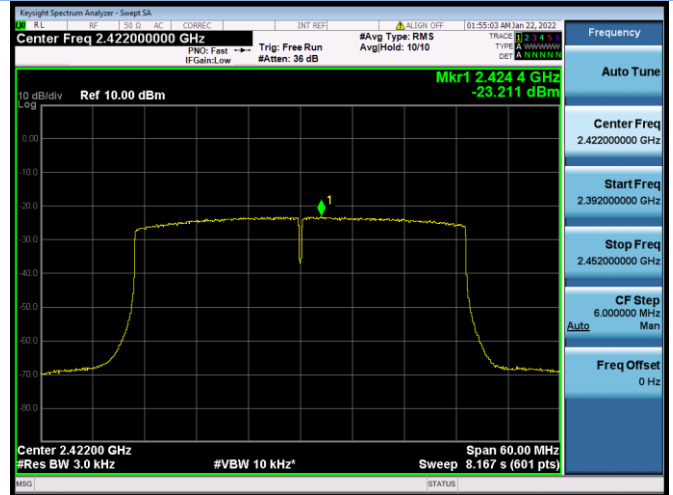

802.11ax-20 MHz(SU) CHANNEL 1

802.11ax-20 MHz(SU) CHANNEL 6

802.11ax-20 MHz(SU) CHANNEL 10

802.11ax-20 MHz(SU) CHANNEL 11

802.11ax-40 MHz(SU) CHANNEL 3

802.11ax-40 MHz(SU) CHANNEL 4

802.11ax-40 MHz(SU) CHANNEL 6