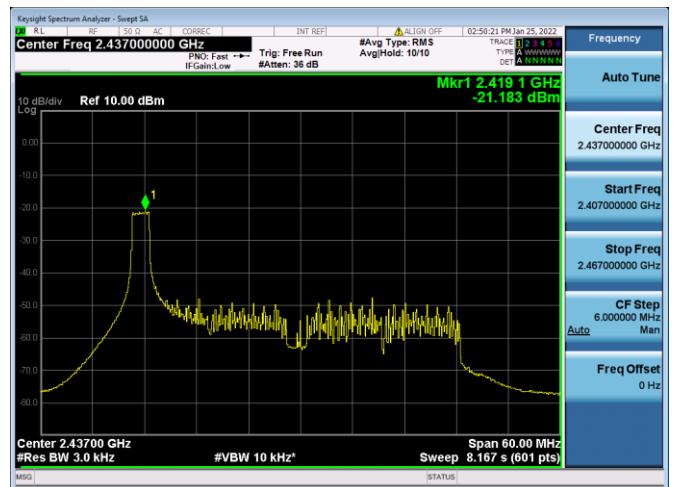

802.11ax-20 MHz(RU160) CHANNEL 11

802.11ax-40 MHz(RU26) CHANNEL 3

802.11ax-40 MHz(RU26) CHANNEL 4

802.11ax-40 MHz(RU26) CHANNEL 6

802.11ax-40 MHz(RU26) CHANNEL 7

802.11ax-40 MHz(RU26) CHANNEL 8

802.11ax-40 MHz(RU26) CHANNEL 9