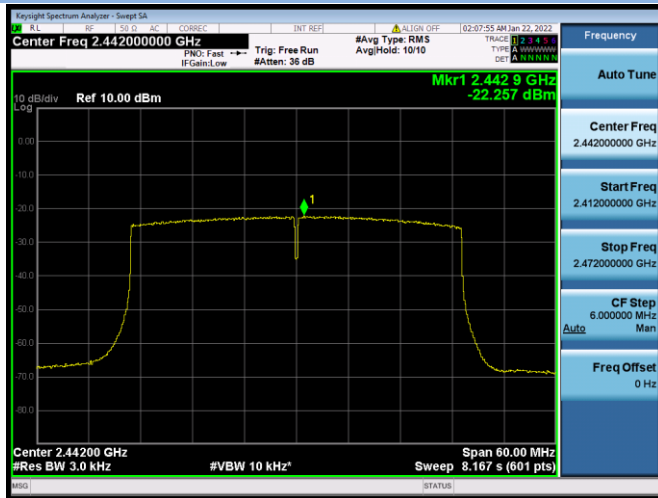

802.11ax-40 MHz(SU) CHANNEL 7