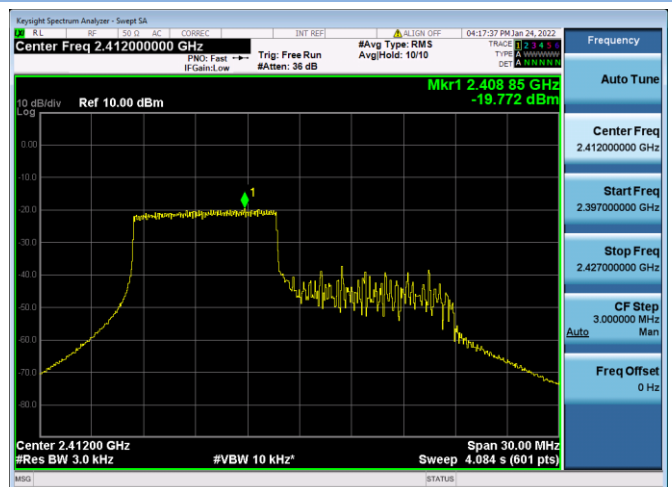

802.11ax-20 MHz(RU52) CHANNEL 1

802.11ax-20 MHz(RU52) CHANNEL 6

802.11ax-20 MHz(RU52) CHANNEL 10

802.11ax-20 MHz(RU52) CHANNEL 11

802.11ax-20 MHz(RU106) CHANNEL 1

802.11ax-20 MHz(RU106) CHANNEL 6

802.11ax-20 MHz(RU106) CHANNEL 10