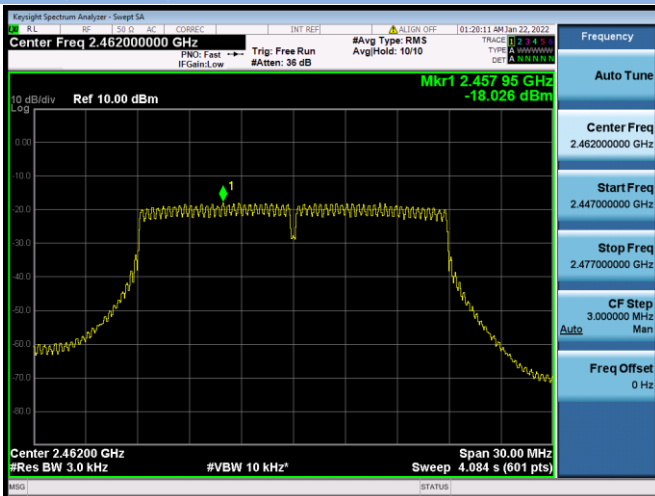

802.11n-20 MHz CHANNEL 6

802.11n-20 MHz CHANNEL 11

802.11n-40 MHz CHANNEL 3

802.11n-40 MHz CHANNEL 4

802.11n-40 MHz CHANNEL 6

802.11n-40 MHz CHANNEL 8

802.11n-40 MHz CHANNEL 9

VHT(20 MHz) CHANNEL 1

VHT(20 MHz) CHANNEL 6

VHT(20 MHz) CHANNEL 11

VHT(40 MHz) CHANNEL 3

VHT(40 MHz) CHANNEL 4

VHT(40 MHz) CHANNEL 6

VHT(40 MHz) CHANNEL 7

VHT(40 MHz) CHANNEL 8

VHT(40 MHz) CHANNEL 9