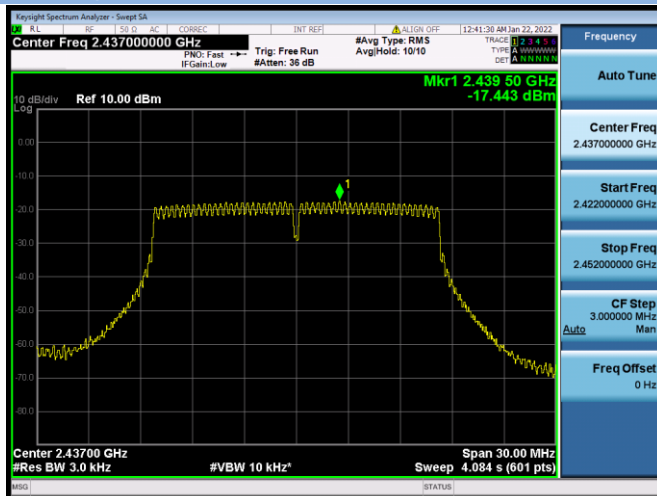

MIMO-Main Antenna

802.11b CHANNEL 1

802.11b CHANNEL 6

802.11b CHANNEL 11

802.11g CHANNEL 1

802.11g CHANNEL 6

802.11g CHANNEL 11

802.11n-20 MHz CHANNEL 1

802.11n-20 MHz CHANNEL 6

802.11n-20 MHz CHANNEL 11

802.11n-40 MHz CHANNEL 3

802.11n-40 MHz CHANNEL 4

802.11n-40 MHz CHANNEL 6

802.11n-40 MHz CHANNEL 8

802.11n-40 MHz CHANNEL 9

VHT(20 MHz) CHANNEL 1