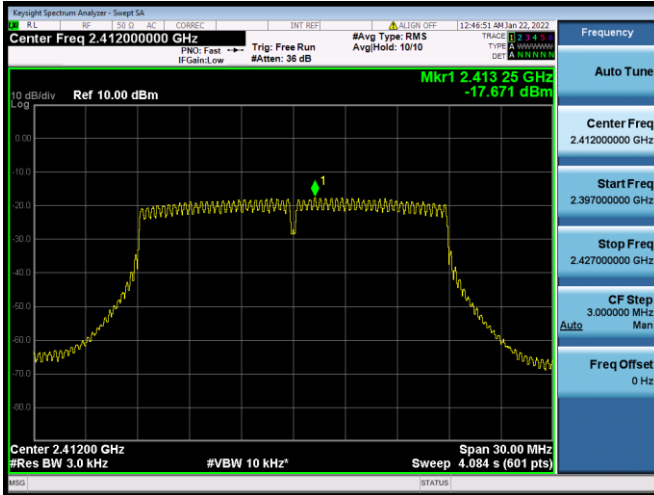

MIMO-Main Antenna

802.11b CHANNEL 1

802.11b CHANNEL 6

802.11b CHANNEL 11

802.11g CHANNEL 1

802.11g CHANNEL 6

802.11g CHANNEL 11

802.11n-20 MHz CHANNEL 1

802.11n-20 MHz CHANNEL 6

802.11n-20 MHz CHANNEL 11

802.11n-40 MHz CHANNEL 3

802.11n-40 MHz CHANNEL 4

802.11n-40 MHz CHANNEL 6

802.11n-40 MHz CHANNEL 8

802.11n-40 MHz CHANNEL 9

VHT(20 MHz) CHANNEL 1