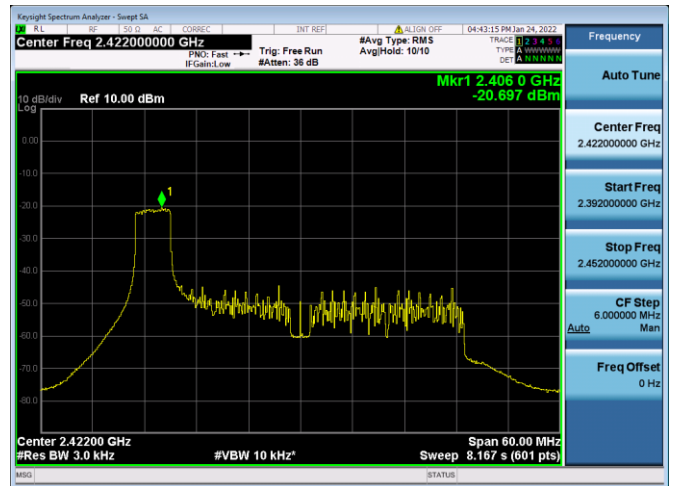

802.11ax-40 MHz(RU52) CHANNEL 3