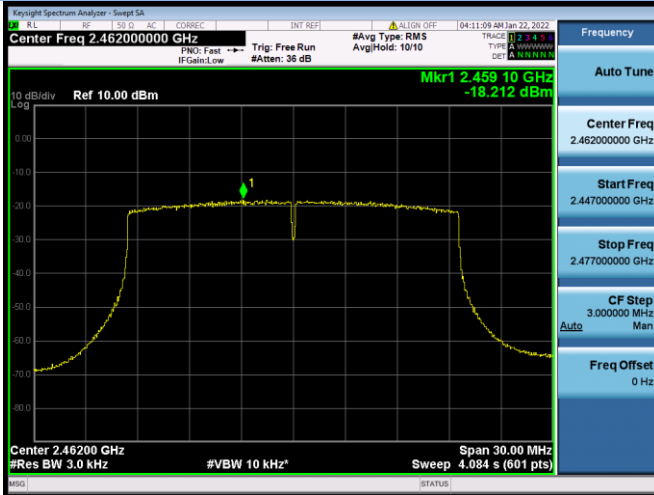

VHT(20 MHz) CHANNEL 11

VHT(40 MHz) CHANNEL 3

VHT(40 MHz) CHANNEL 6

VHT(40 MHz) CHANNEL 9

802.11ax-20 MHz(SU) CHANNEL 1

802.11ax-20 MHz(SU) CHANNEL 6

802.11ax-20 MHz(SU) CHANNEL 11

802.11ax-40 MHz(SU) CHANNEL 3