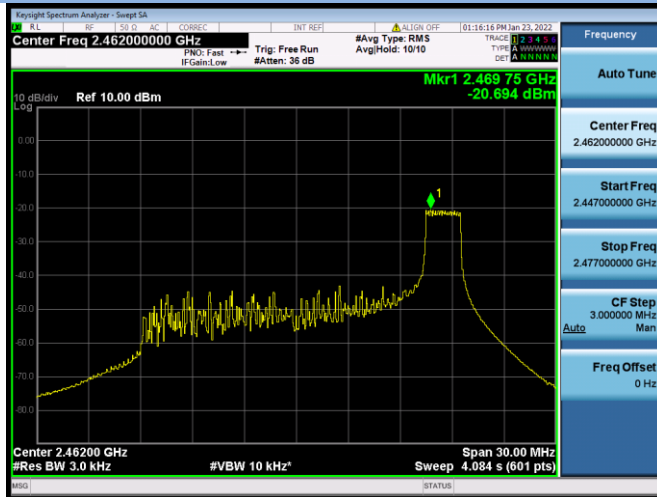

802.11ax-40 MHz(SU) CHANNEL 6

802.11ax-40 MHz(SU) CHANNEL 9

802.11ax-20 MHz(RU26) CHANNEL 1

802.11ax-20 MHz(RU26) CHANNEL 6

802.11ax-20 MHz(RU26) CHANNEL 11

802.11ax-20 MHz(RU52) CHANNEL 1

802.11ax-20 MHz(RU52) CHANNEL 6