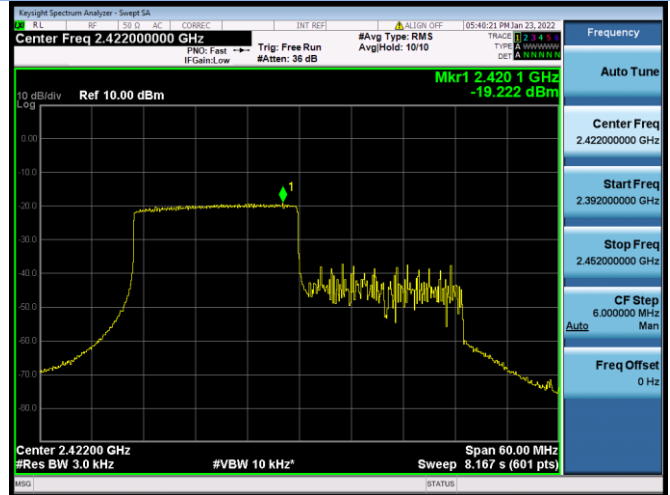

802.11ax-40 MHz(RU106) CHANNEL 7

802.11ax-40 MHz(RU106) CHANNEL 8

802.11ax-40 MHz(RU106) CHANNEL 9

802.11ax-40 MHz(RU242) CHANNEL 3

802.11ax-40 MHz(RU242) CHANNEL 6

802.11ax-40 MHz(RU242) CHANNEL 7

802.11ax-40 MHz(RU242) CHANNEL 8