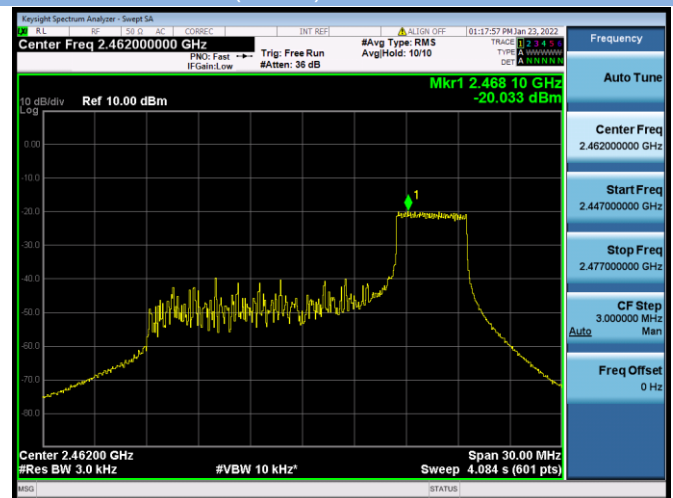

802.11ax-20 MHz(RU52) CHANNEL 11