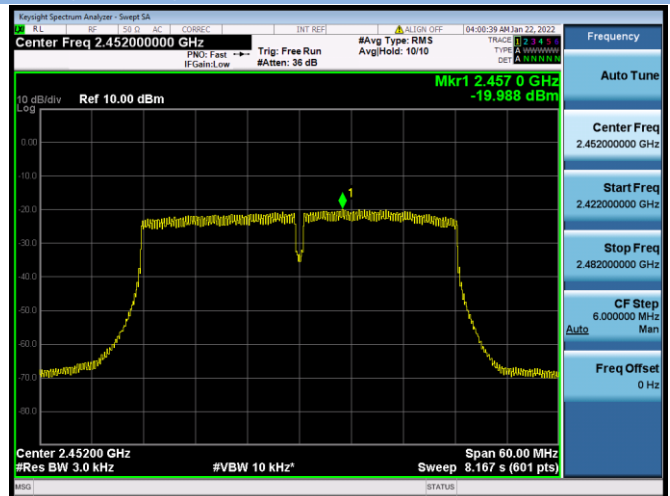

VHT(20 MHz) CHANNEL 11

VHT(40 MHz) CHANNEL 3

VHT(40 MHz) CHANNEL 6

VHT(40 MHz) CHANNEL 9

802.11ax-20 MHz(SU) CHANNEL 1

802.11ax-20 MHz(SU) CHANNEL 6

802.11ax-20 MHz(SU) CHANNEL 11

802.11ax-40 MHz(SU) CHANNEL 3