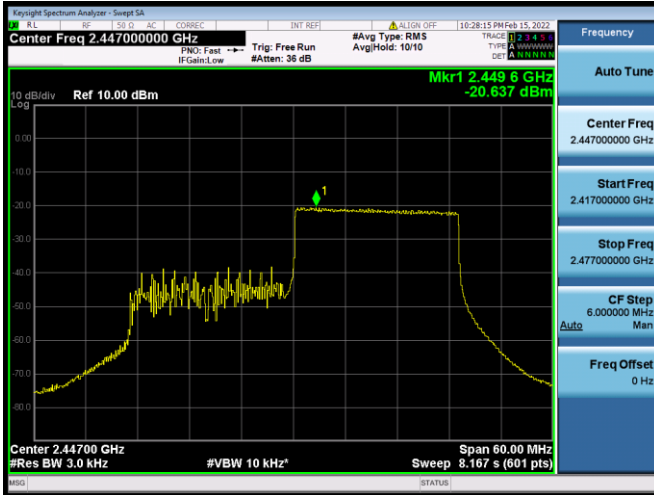

802.11ax-40 MHz(RU242) CHANNEL 8

802.11ax-40 MHz(RU242) CHANNEL 9