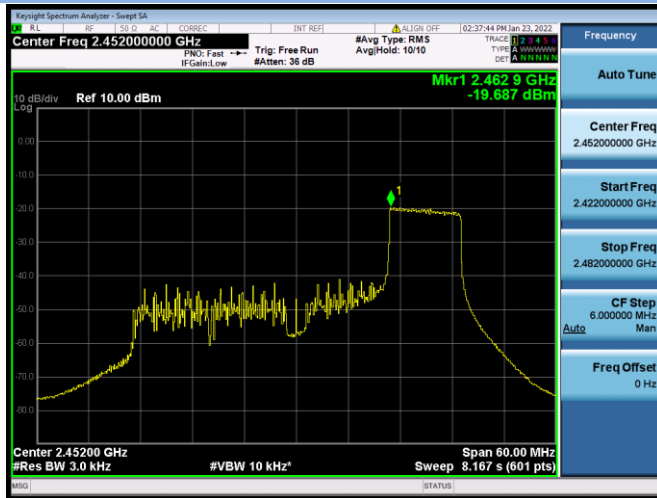

802.11ax-40 MHz(RU52) CHANNEL 3

802.11ax-40 MHz(RU52) CHANNEL 6

802.11ax-40 MHz(RU52) CHANNEL 9

802.11ax-40 MHz(RU106) CHANNEL 3

802.11ax-40 MHz(RU106) CHANNEL 6

802.11ax-40 MHz(RU106) CHANNEL 9

802.11ax-40 MHz(RU242) CHANNEL 3