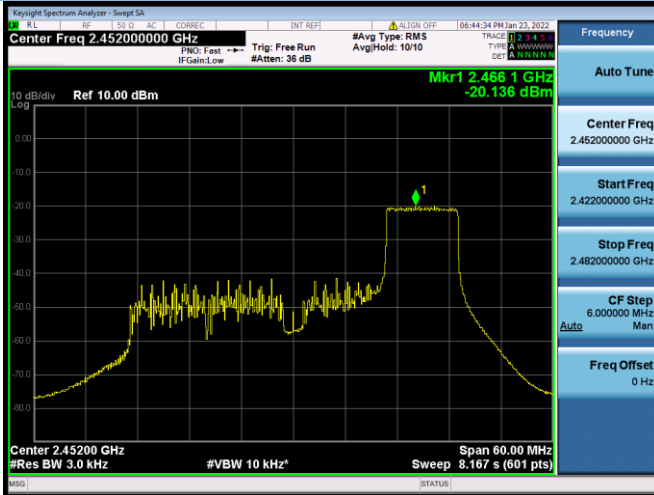

802.11ax-40 MHz(RU106) CHANNEL 7

802.11ax-40 MHz(RU106) CHANNEL 8

802.11ax-40 MHz(RU106) CHANNEL 9

802.11ax-40 MHz(RU242) CHANNEL 3

802.11ax-40 MHz(RU242) CHANNEL 6

802.11ax-40 MHz(RU242) CHANNEL 7

802.11ax-40 MHz(RU242) CHANNEL 8