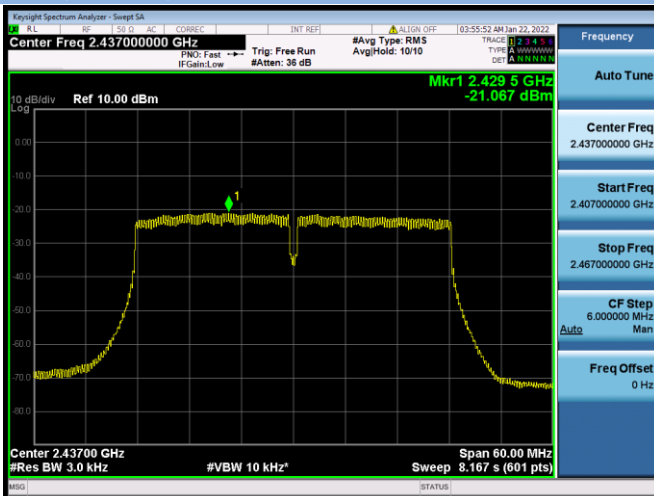

802.11n-20 MHz CHANNEL 1

802.11n-20 MHz CHANNEL 6

802.11n-20 MHz CHANNEL 11

802.11n-40 MHz CHANNEL 3

802.11n-40 MHz CHANNEL 6

802.11n-40 MHz CHANNEL 9

VHT(20 MHz) CHANNEL 1

VHT(20 MHz) CHANNEL 6

VHT(20 MHz) CHANNEL 11

VHT(40 MHz) CHANNEL 3

VHT(40 MHz) CHANNEL 6

VHT(40 MHz) CHANNEL 9

802.11ax-20 MHz(SU) CHANNEL 1

802.11ax-20 MHz(SU) CHANNEL 6

802.11ax-20 MHz(SU) CHANNEL 11

802.11ax-40 MHz(SU) CHANNEL 3