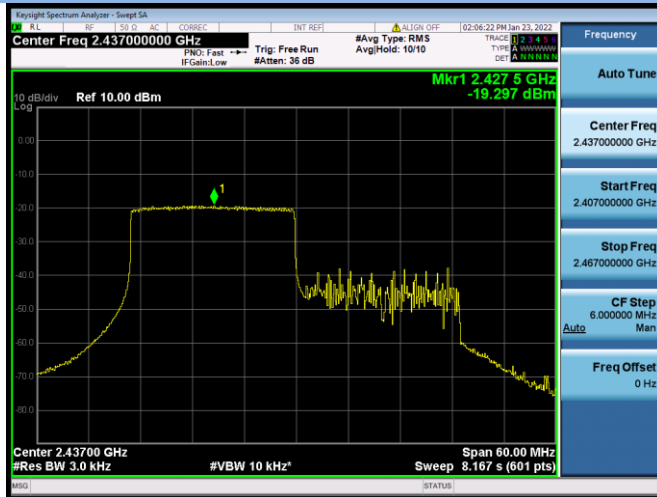

802.11ax-40 MHz(RU52) CHANNEL 3

802.11ax-40 MHz(RU52) CHANNEL 6

802.11ax-40 MHz(RU52) CHANNEL 9

802.11ax-40 MHz(RU106) CHANNEL 3

802.11ax-40 MHz(RU106) CHANNEL 6

802.11ax-40 MHz(RU106) CHANNEL 9

802.11ax-40 MHz(RU242) CHANNEL 3

802.11ax-40 MHz(RU242) CHANNEL 6

802.11ax-40 MHz(RU242) CHANNEL 9