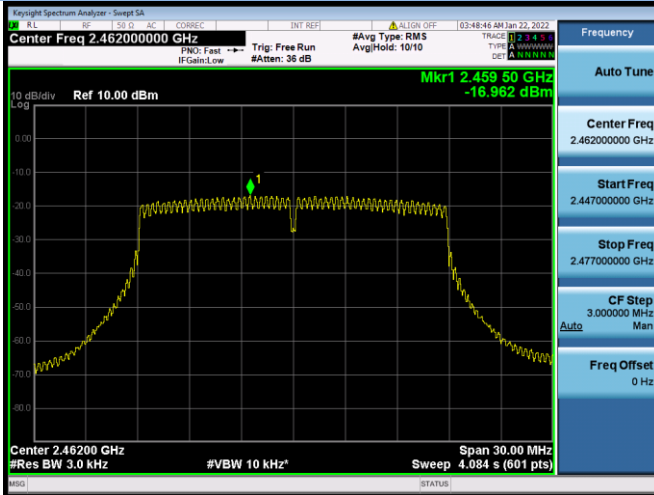

802.11n-20 MHz CHANNEL 1

802.11n-20 MHz CHANNEL 6

802.11n-20 MHz CHANNEL 11

802.11n-40 MHz CHANNEL 3

802.11n-40 MHz CHANNEL 6

802.11n-40 MHz CHANNEL 9

VHT(20 MHz) CHANNEL 1

VHT(20 MHz) CHANNEL 6

VHT(20 MHz) CHANNEL 11

VHT(40 MHz) CHANNEL 3

VHT(40 MHz) CHANNEL 6

VHT(40 MHz) CHANNEL 9

802.11ax-20 MHz(SU) CHANNEL 1

802.11ax-20 MHz(SU) CHANNEL 6

802.11ax-20 MHz(SU) CHANNEL 11

802.11ax-40 MHz(SU) CHANNEL 3