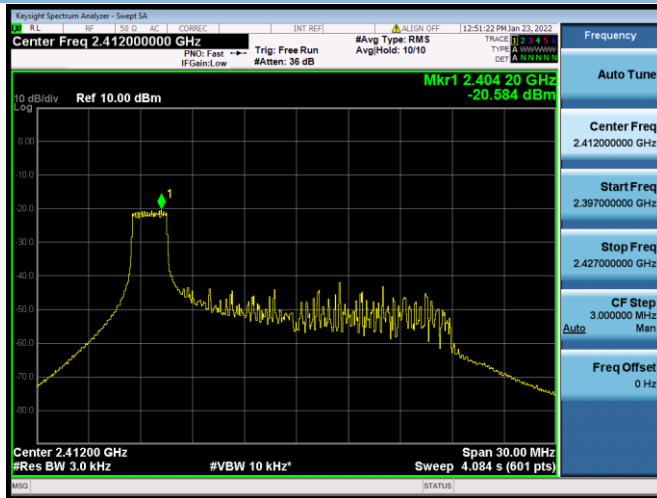

802.11ax-20 MHz(RU26) CHANNEL 1