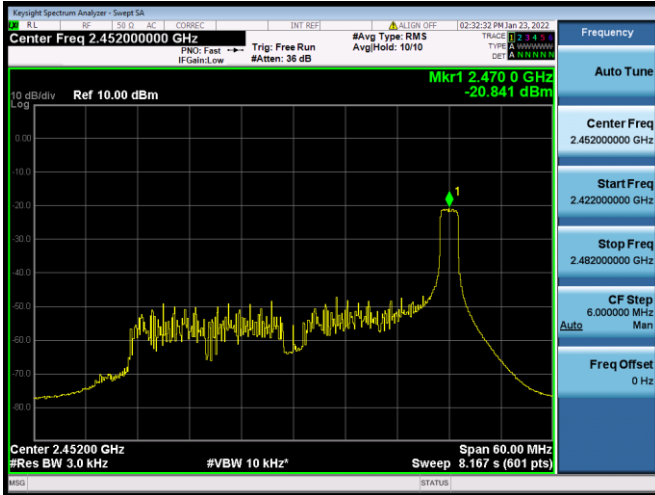

802.11ax-20 MHz(RU52) CHANNEL 11

802.11ax-20 MHz(RU106) CHANNEL 1

802.11ax-20 MHz(RU106) CHANNEL 6

802.11ax-20 MHz(RU52) CHANNEL 11

802.11ax-40 MHz(RU26) CHANNEL 3

802.11ax-40 MHz(RU26) CHANNEL 6

802.11ax-40 MHz(RU26) CHANNEL 9