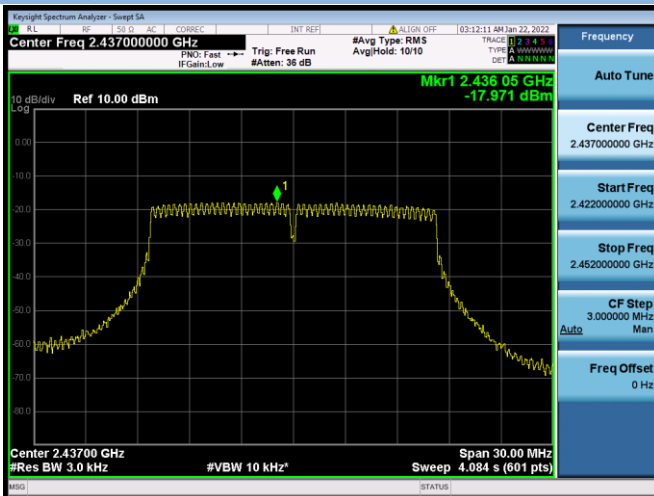

802.11ax-40 MHz(RU242) CHANNEL 9

Aux. Antenna

802.11b CHANNEL 1

802.11b CHANNEL 6

802.11b CHANNEL 11

802.11g CHANNEL 1

802.11g CHANNEL 6

802.11g CHANNEL 11

802.11n-20 MHz CHANNEL 1

802.11n-20 MHz CHANNEL 6

802.11n-20 MHz CHANNEL 11

802.11n-40 MHz CHANNEL 3

802.11n-40 MHz CHANNEL 6

802.11n-40 MHz CHANNEL 9

VHT(20 MHz) CHANNEL 1

VHT(20 MHz) CHANNEL 6