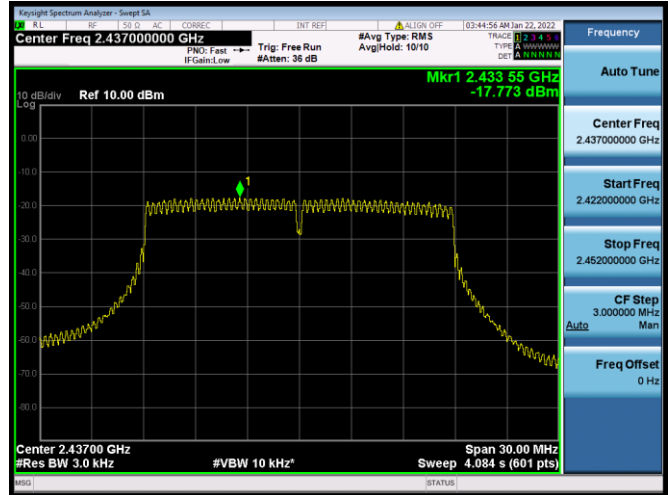

802.11n-20 MHz CHANNEL 1

802.11n-20 MHz CHANNEL 6

802.11n-20 MHz CHANNEL 11

802.11n-40 MHz CHANNEL 3

802.11n-40 MHz CHANNEL 6

802.11n-40 MHz CHANNEL 9

VHT(20 MHz) CHANNEL 1

VHT(20 MHz) CHANNEL 6

VHT(20 MHz) CHANNEL 11

VHT(40 MHz) CHANNEL 3

VHT(40 MHz) CHANNEL 6

VHT(40 MHz) CHANNEL 9

802.11ax-20 MHz(SU) CHANNEL 1

802.11ax-20 MHz(SU) CHANNEL 6

802.11ax-20 MHz(SU) CHANNEL 11

802.11ax-40 MHz(SU) CHANNEL 3