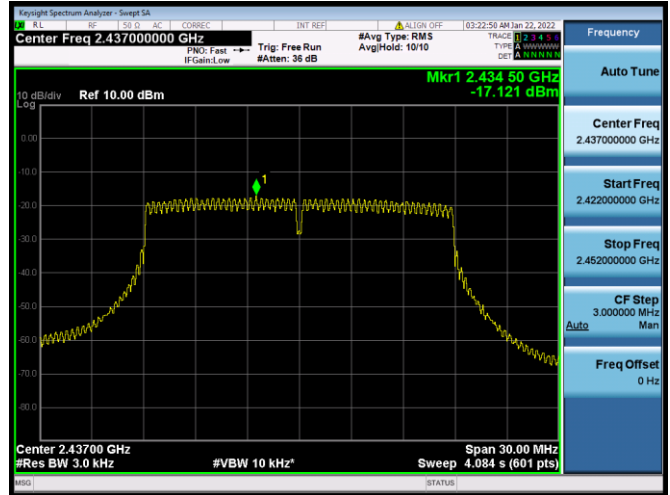

802.11ax-40 MHz(RU242) CHANNEL 9

Aux. Antenna

802.11b CHANNEL 1

802.11b CHANNEL 6

802.11b CHANNEL 11

802.11g CHANNEL 1

802.11g CHANNEL 6

802.11g CHANNEL 11

802.11n-20 MHz CHANNEL 1

802.11n-20 MHz CHANNEL 6

802.11n-20 MHz CHANNEL 11

802.11n-40 MHz CHANNEL 3

802.11n-40 MHz CHANNEL 6

802.11n-40 MHz CHANNEL 9

VHT(20 MHz) CHANNEL 1

VHT(20 MHz) CHANNEL 6