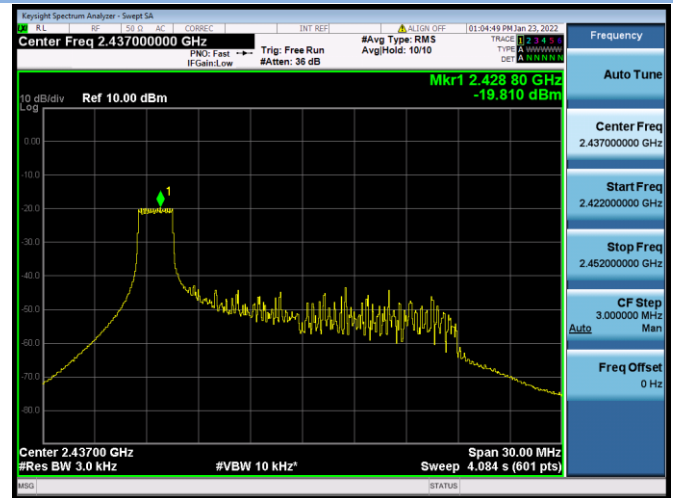

802.11ax-40 MHz(SU) CHANNEL 6

802.11ax-40 MHz(SU) CHANNEL 9

802.11ax-20 MHz(RU26) CHANNEL 1

802.11ax-20 MHz(RU26) CHANNEL 6

802.11ax-20 MHz(RU26) CHANNEL 11

802.11ax-20 MHz(RU52) CHANNEL 1

802.11ax-20 MHz(RU52) CHANNEL 6