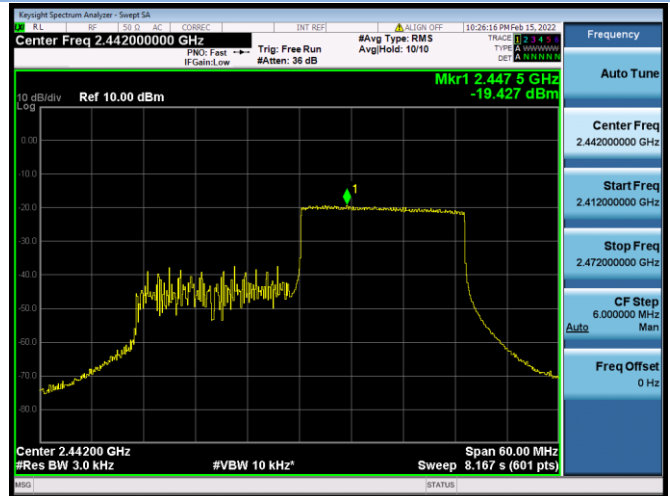

802.11ax-40 MHz(RU106) CHANNEL 7

802.11ax-40 MHz(RU106) CHANNEL 8

802.11ax-40 MHz(RU106) CHANNEL 9

802.11ax-40 MHz(RU242) CHANNEL 3

802.11ax-40 MHz(RU242) CHANNEL 6

802.11ax-40 MHz(RU242) CHANNEL 7

802.11ax-40 MHz(RU242) CHANNEL 8