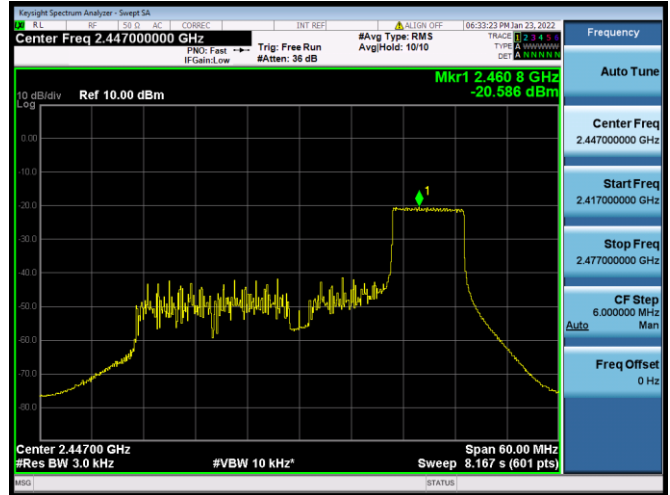

802.11ax-40 MHz(RU106) CHANNEL 7

802.11ax-40 MHz(RU106) CHANNEL 8

802.11ax-40 MHz(RU106) CHANNEL 9

802.11ax-40 MHz(RU242) CHANNEL 3

802.11ax-40 MHz(RU242) CHANNEL 6

802.11ax-40 MHz(RU242) CHANNEL 7

802.11ax-40 MHz(RU242) CHANNEL 8