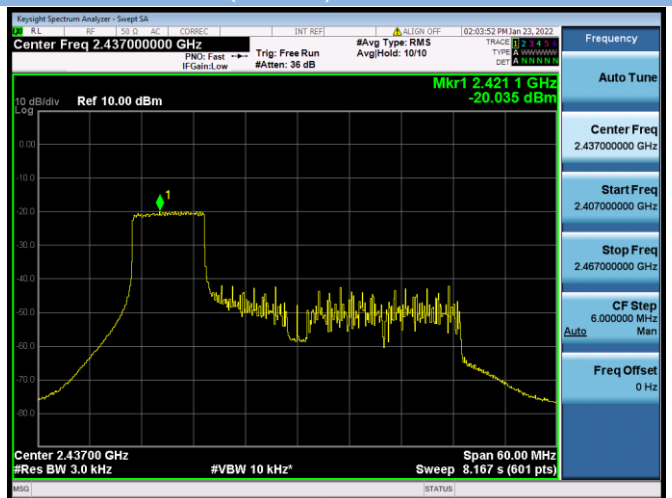

802.11ax-40 MHz(RU52) CHANNEL 3

802.11ax-40 MHz(RU52) CHANNEL 6

802.11ax-40 MHz(RU52) CHANNEL 9

802.11ax-40 MHz(RU106) CHANNEL 3

802.11ax-40 MHz(RU106) CHANNEL 6

802.11ax-40 MHz(RU106) CHANNEL 9

802.11ax-40 MHz(RU242) CHANNEL 3