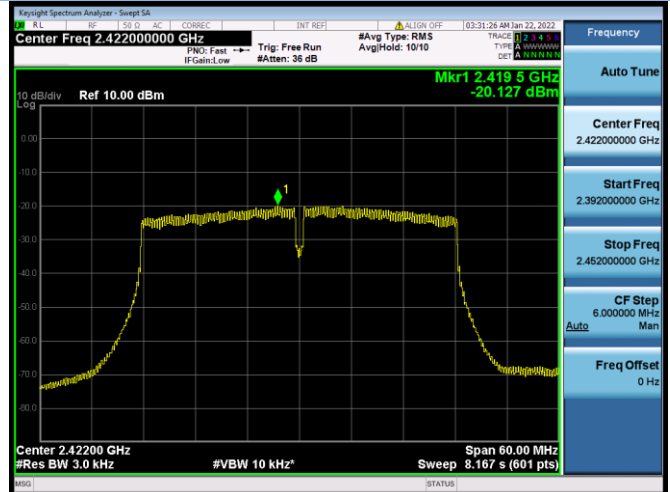

802.11n-20 MHz CHANNEL 1

802.11n-20 MHz CHANNEL 6

802.11n-20 MHz CHANNEL 11

802.11n-40 MHz CHANNEL 3

802.11n-40 MHz CHANNEL 6

802.11n-40 MHz CHANNEL 9

VHT(20 MHz) CHANNEL 1

VHT(20 MHz) CHANNEL 6

VHT(20 MHz) CHANNEL 11

VHT(40 MHz) CHANNEL 3

VHT(40 MHz) CHANNEL 6

VHT(40 MHz) CHANNEL 9

802.11ax-20 MHz(SU) CHANNEL 1

802.11ax-20 MHz(SU) CHANNEL 6

802.11ax-20 MHz(SU) CHANNEL 11

802.11ax-40 MHz(SU) CHANNEL 3