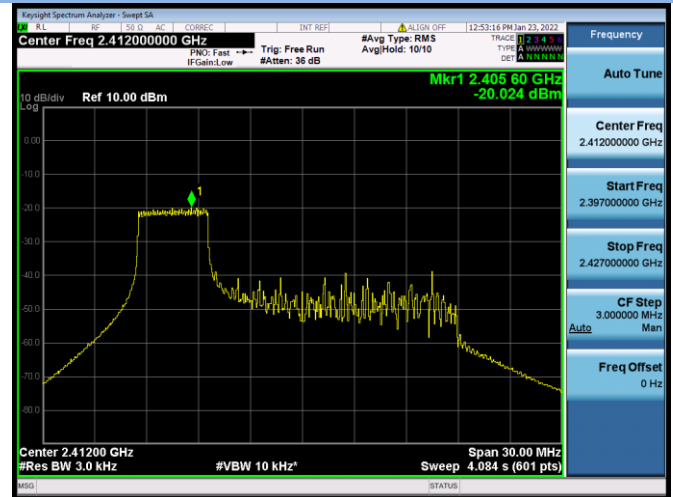

802.11ax-40 MHz(SU) CHANNEL 6

802.11ax-40 MHz(SU) CHANNEL 9

802.11ax-20 MHz(RU26) CHANNEL 1

802.11ax-20 MHz(RU26) CHANNEL 6

802.11ax-20 MHz(RU26) CHANNEL 11

802.11ax-20 MHz(RU52) CHANNEL 1

802.11ax-20 MHz(RU52) CHANNEL 6