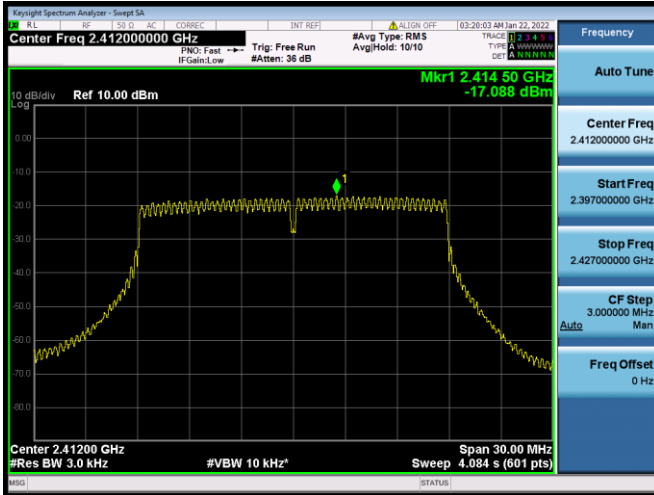

802.11ax-40 MHz(RU242) CHANNEL 9

Aux. Antenna

802.11b CHANNEL 1

802.11b CHANNEL 6

802.11b CHANNEL 11

802.11g CHANNEL 1

802.11g CHANNEL 6

802.11g CHANNEL 11

802.11n-20 MHz CHANNEL 1

802.11n-20 MHz CHANNEL 6

802.11n-20 MHz CHANNEL 11

802.11n-40 MHz CHANNEL 3

802.11n-40 MHz CHANNEL 6

802.11n-40 MHz CHANNEL 9

VHT(20 MHz) CHANNEL 1

VHT(20 MHz) CHANNEL 6