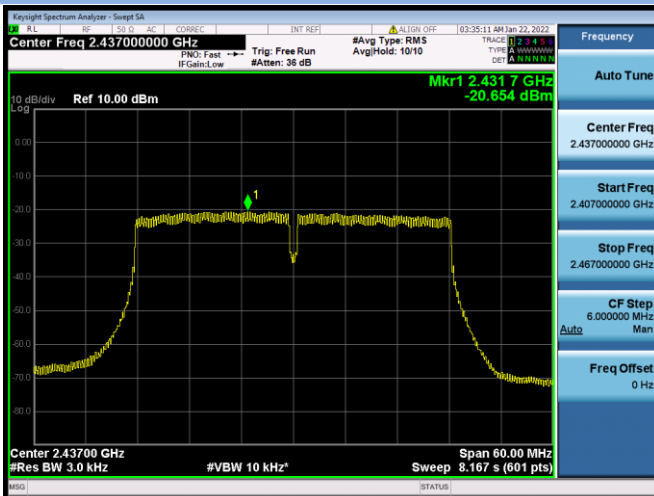

802.11n-20 MHz CHANNEL 1

802.11n-20 MHz CHANNEL 6

802.11n-20 MHz CHANNEL 11

802.11n-40 MHz CHANNEL 3

802.11n-40 MHz CHANNEL 6

802.11n-40 MHz CHANNEL 9

VHT(20 MHz) CHANNEL 1

VHT(20 MHz) CHANNEL 6

VHT(20 MHz) CHANNEL 11

VHT(40 MHz) CHANNEL 3

VHT(40 MHz) CHANNEL 6

VHT(40 MHz) CHANNEL 9

802.11ax-20 MHz(SU) CHANNEL 1

802.11ax-20 MHz(SU) CHANNEL 6

802.11ax-20 MHz(SU) CHANNEL 11

802.11ax-40 MHz(SU) CHANNEL 3