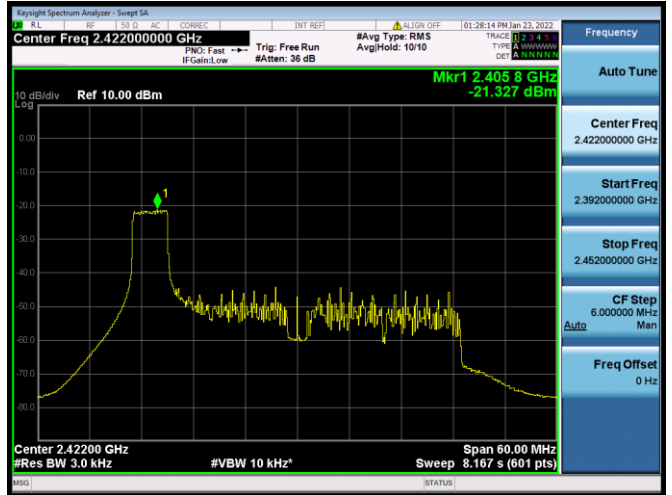

802.11ax-40 MHz(RU52) CHANNEL 3