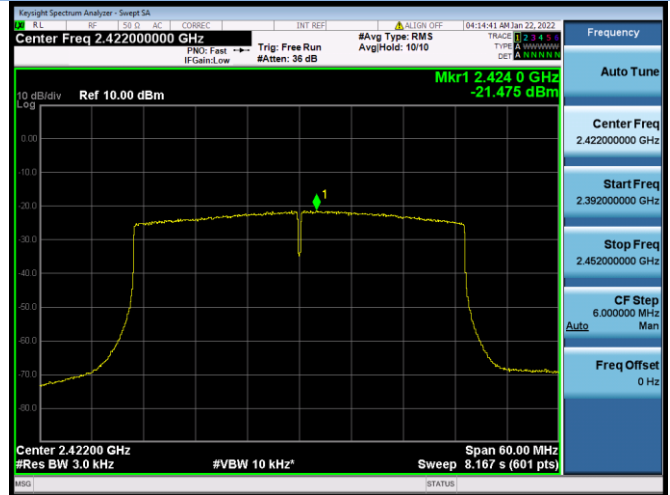

VHT(20 MHz) CHANNEL 11

VHT(40 MHz) CHANNEL 3

VHT(40 MHz) CHANNEL 6

VHT(40 MHz) CHANNEL 9

802.11ax-20 MHz(SU) CHANNEL 1

802.11ax-20 MHz(SU) CHANNEL 6

802.11ax-20 MHz(SU) CHANNEL 11

802.11ax-40 MHz(SU) CHANNEL 3