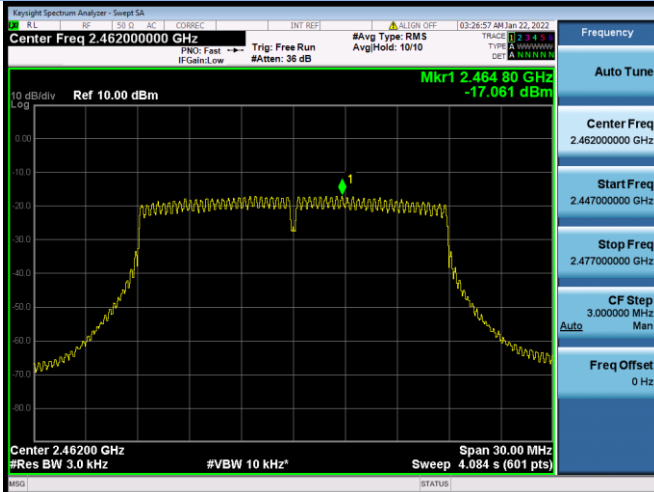

802.11ax-40 MHz(RU242) CHANNEL 9

Aux. Antenna

802.11b CHANNEL 1

802.11b CHANNEL 6

802.11b CHANNEL 11

802.11g CHANNEL 1

802.11g CHANNEL 6

802.11g CHANNEL 11

802.11n-20 MHz CHANNEL 1

802.11n-20 MHz CHANNEL 6

802.11n-20 MHz CHANNEL 11

802.11n-40 MHz CHANNEL 3

802.11n-40 MHz CHANNEL 6

802.11n-40 MHz CHANNEL 9

VHT(20 MHz) CHANNEL 1

VHT(20 MHz) CHANNEL 6