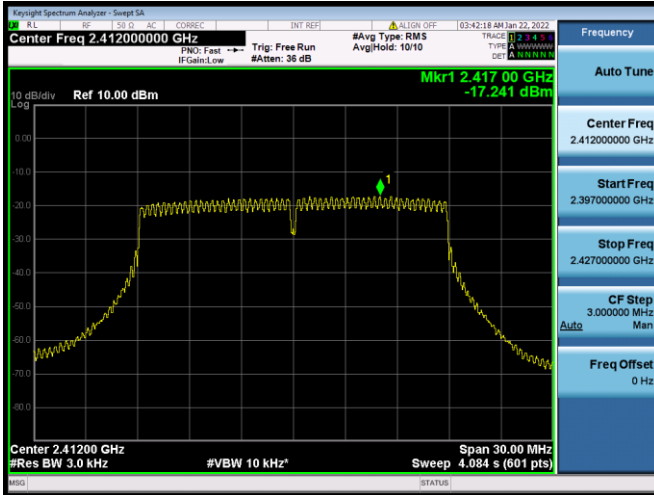

802.11n-20 MHz CHANNEL 1

802.11n-20 MHz CHANNEL 6

802.11n-20 MHz CHANNEL 11

802.11n-40 MHz CHANNEL 3

802.11n-40 MHz CHANNEL 6

802.11n-40 MHz CHANNEL 9

VHT(20 MHz) CHANNEL 1

VHT(20 MHz) CHANNEL 6

VHT(20 MHz) CHANNEL 11

VHT(40 MHz) CHANNEL 3

VHT(40 MHz) CHANNEL 6

VHT(40 MHz) CHANNEL 9

802.11ax-20 MHz(SU) CHANNEL 1

802.11ax-20 MHz(SU) CHANNEL 6

802.11ax-20 MHz(SU) CHANNEL 11

802.11ax-40 MHz(SU) CHANNEL 3