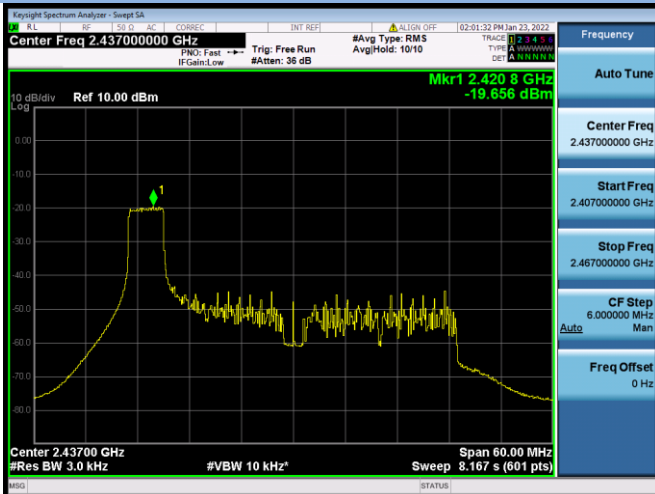

802.11ax-40 MHz(RU52) CHANNEL 6