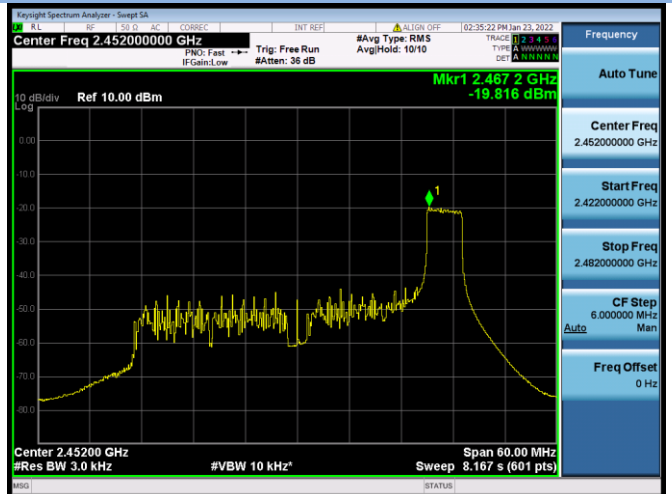

802.11ax-40 MHz(RU52) CHANNEL 9