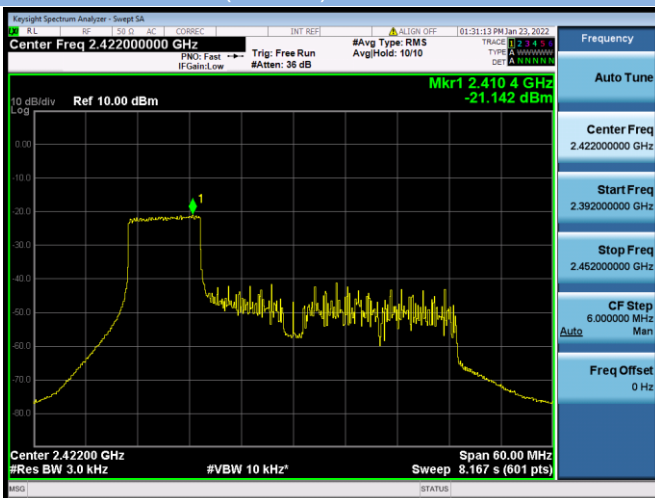

802.11ax-40 MHz(RU52) CHANNEL 3

802.11ax-40 MHz(RU52) CHANNEL 6

802.11ax-40 MHz(RU52) CHANNEL 9

802.11ax-40 MHz(RU106) CHANNEL 3

802.11ax-40 MHz(RU106) CHANNEL 6

802.11ax-40 MHz(RU106) CHANNEL 9

802.11ax-40 MHz(RU242) CHANNEL 3