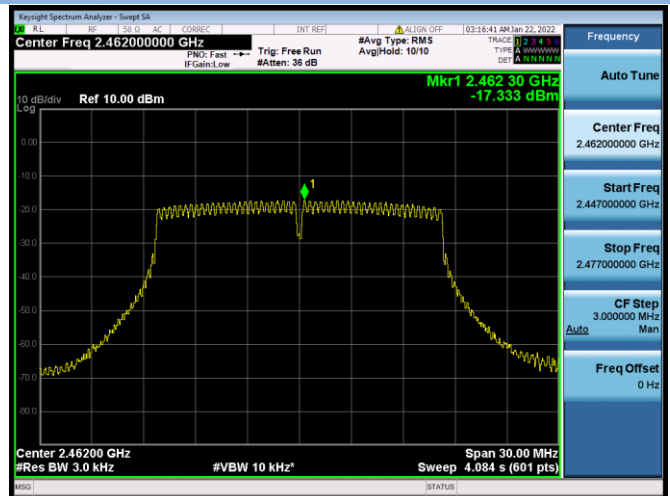

802.11ax-40 MHz(RU242) CHANNEL 9

Aux. Antenna

802.11b CHANNEL 1

802.11b CHANNEL 6

802.11b CHANNEL 11

802.11g CHANNEL 1

802.11g CHANNEL 6

802.11g CHANNEL 11

802.11n-20 MHz CHANNEL 1

802.11n-20 MHz CHANNEL 6

802.11n-20 MHz CHANNEL 11

802.11n-40 MHz CHANNEL 3

802.11n-40 MHz CHANNEL 6

802.11n-40 MHz CHANNEL 9

VHT(20 MHz) CHANNEL 1

VHT(20 MHz) CHANNEL 6