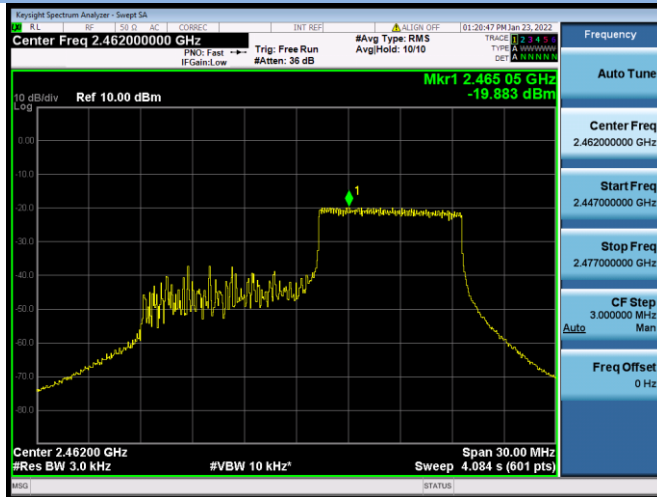

802.11ax-20 MHz(RU52) CHANNEL 11

802.11ax-20 MHz(RU106) CHANNEL 1

802.11ax-20 MHz(RU106) CHANNEL 6

802.11ax-20 MHz(RU52) CHANNEL 11

802.11ax-40 MHz(RU26) CHANNEL 3

802.11ax-40 MHz(RU26) CHANNEL 6

802.11ax-40 MHz(RU26) CHANNEL 9