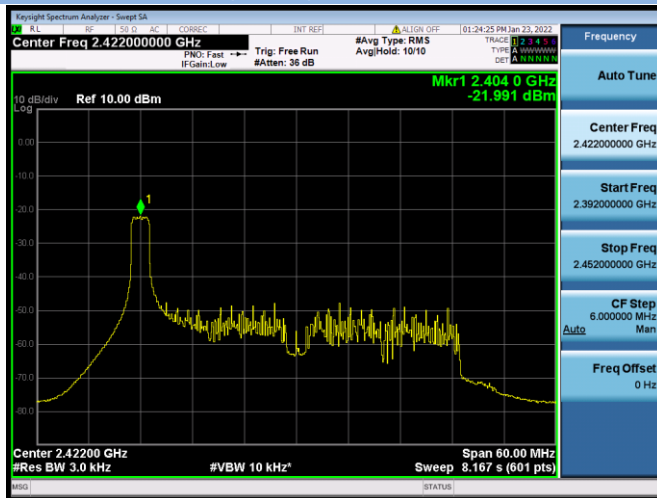

802.11ax-20 MHz(RU52) CHANNEL 11

802.11ax-20 MHz(RU106) CHANNEL 1

802.11ax-20 MHz(RU106) CHANNEL 6

802.11ax-20 MHz(RU52) CHANNEL 11

802.11ax-40 MHz(RU26) CHANNEL 3

802.11ax-40 MHz(RU26) CHANNEL 6

802.11ax-40 MHz(RU26) CHANNEL 9