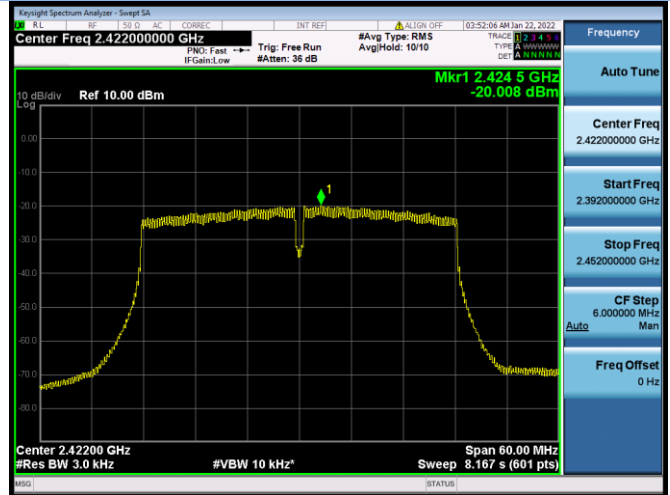

802.11n-20 MHz CHANNEL 1

802.11n-20 MHz CHANNEL 6

802.11n-20 MHz CHANNEL 11

802.11n-40 MHz CHANNEL 3

802.11n-40 MHz CHANNEL 6

802.11n-40 MHz CHANNEL 9

VHT(20 MHz) CHANNEL 1

VHT(20 MHz) CHANNEL 6

VHT(20 MHz) CHANNEL 11

VHT(40 MHz) CHANNEL 3

VHT(40 MHz) CHANNEL 6

VHT(40 MHz) CHANNEL 9

802.11ax-20 MHz(SU) CHANNEL 1

802.11ax-20 MHz(SU) CHANNEL 6

802.11ax-20 MHz(SU) CHANNEL 11

802.11ax-40 MHz(SU) CHANNEL 3