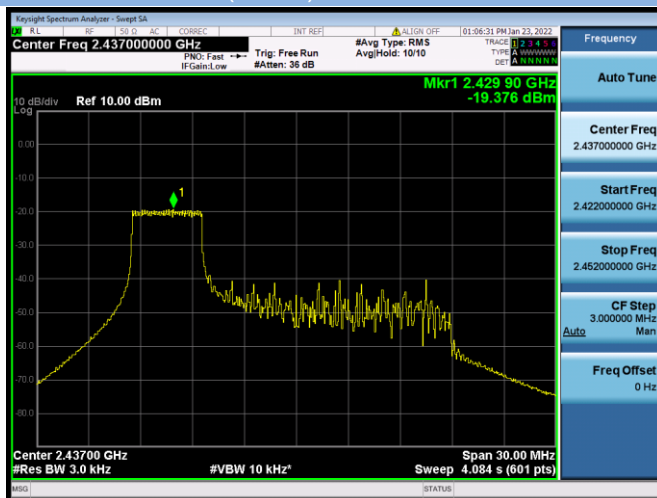

802.11ax-40 MHz(SU) CHANNEL 6

802.11ax-40 MHz(SU) CHANNEL 9

802.11ax-20 MHz(RU26) CHANNEL 1

802.11ax-20 MHz(RU26) CHANNEL 6

802.11ax-20 MHz(RU26) CHANNEL 11

802.11ax-20 MHz(RU52) CHANNEL 1

802.11ax-20 MHz(RU52) CHANNEL 6