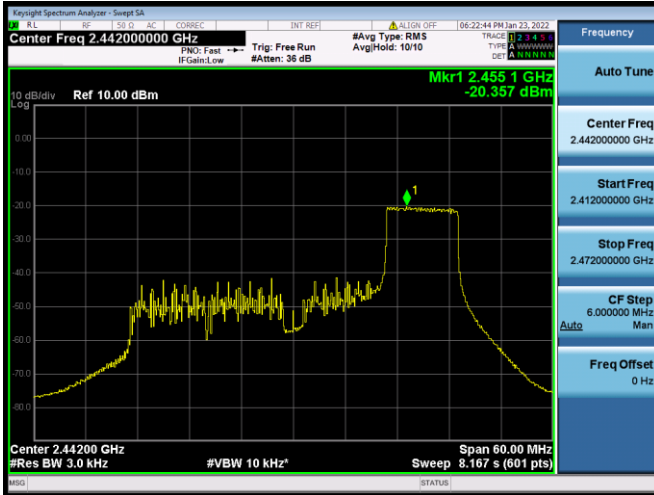

802.11ax-40 MHz(RU106) CHANNEL 7

802.11ax-40 MHz(RU106) CHANNEL 8

802.11ax-40 MHz(RU106) CHANNEL 9

802.11ax-40 MHz(RU242) CHANNEL 3

802.11ax-40 MHz(RU242) CHANNEL 6

802.11ax-40 MHz(RU242) CHANNEL 7

802.11ax-40 MHz(RU242) CHANNEL 8