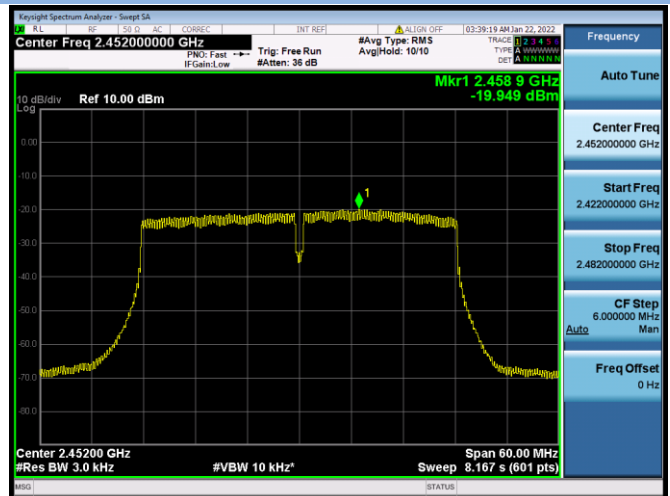

802.11n-20 MHz CHANNEL 1

802.11n-20 MHz CHANNEL 6

802.11n-20 MHz CHANNEL 11

802.11n-40 MHz CHANNEL 3

802.11n-40 MHz CHANNEL 6

802.11n-40 MHz CHANNEL 9

VHT(20 MHz) CHANNEL 1

VHT(20 MHz) CHANNEL 6

VHT(20 MHz) CHANNEL 11

VHT(40 MHz) CHANNEL 3

VHT(40 MHz) CHANNEL 6

VHT(40 MHz) CHANNEL 9

802.11ax-20 MHz(SU) CHANNEL 1

802.11ax-20 MHz(SU) CHANNEL 6

802.11ax-20 MHz(SU) CHANNEL 11

802.11ax-40 MHz(SU) CHANNEL 3