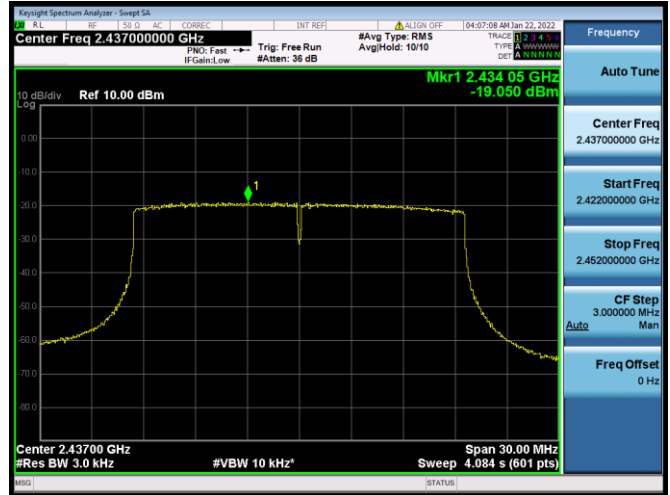

VHT(20 MHz) CHANNEL 11

VHT(40 MHz) CHANNEL 3

VHT(40 MHz) CHANNEL 6

VHT(40 MHz) CHANNEL 9

802.11ax-20 MHz(SU) CHANNEL 1

802.11ax-20 MHz(SU) CHANNEL 6

802.11ax-20 MHz(SU) CHANNEL 11

802.11ax-40 MHz(SU) CHANNEL 3