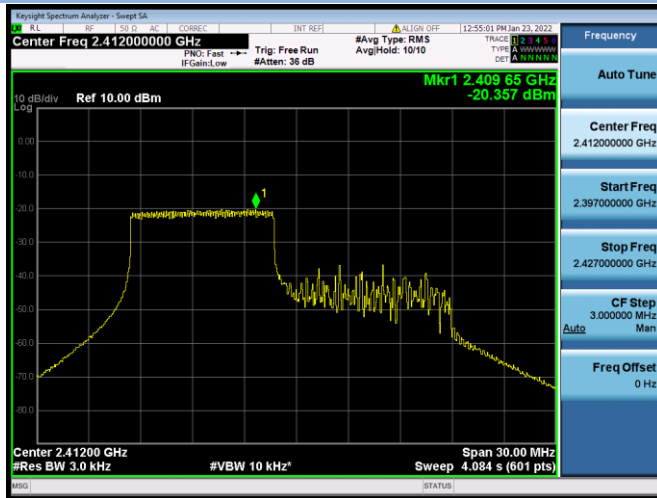

802.11ax-20 MHz(RU106) CHANNEL 1