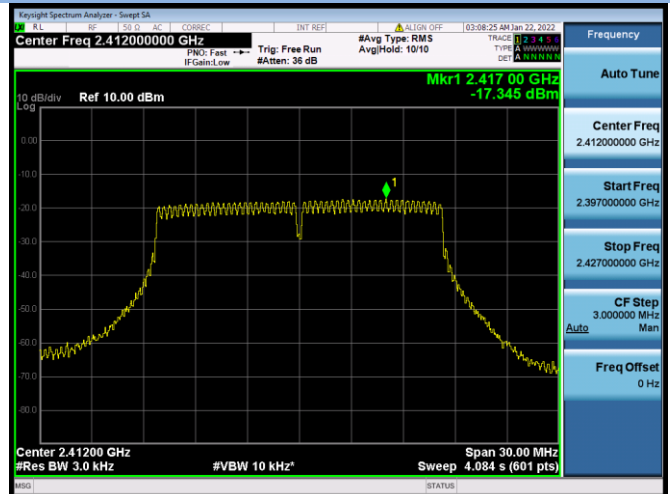

802.11ax-40 MHz(RU242) CHANNEL 9

Aux. Antenna

802.11b CHANNEL 1

802.11b CHANNEL 6

802.11b CHANNEL 11

802.11g CHANNEL 1

802.11g CHANNEL 6

802.11g CHANNEL 11

802.11n-20 MHz CHANNEL 1

802.11n-20 MHz CHANNEL 6

802.11n-20 MHz CHANNEL 11

802.11n-40 MHz CHANNEL 3

802.11n-40 MHz CHANNEL 6

802.11n-40 MHz CHANNEL 9

VHT(20 MHz) CHANNEL 1

VHT(20 MHz) CHANNEL 6