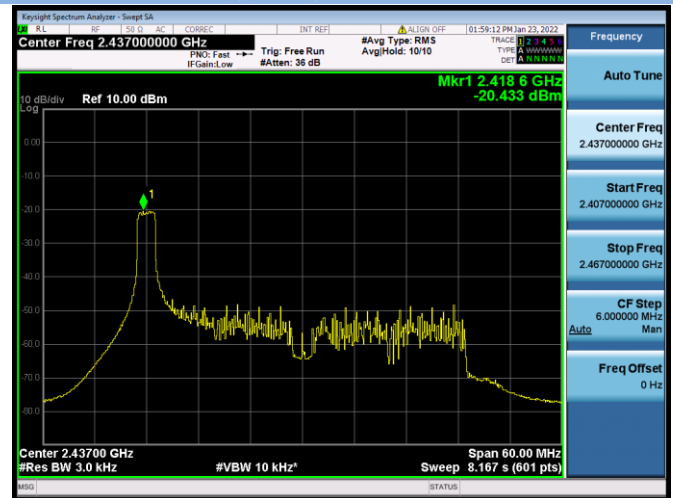

802.11ax-20 MHz(RU52) CHANNEL 11

802.11ax-20 MHz(RU106) CHANNEL 1

802.11ax-20 MHz(RU106) CHANNEL 6

802.11ax-20 MHz(RU52) CHANNEL 11

802.11ax-40 MHz(RU26) CHANNEL 3

802.11ax-40 MHz(RU26) CHANNEL 6

802.11ax-40 MHz(RU26) CHANNEL 9