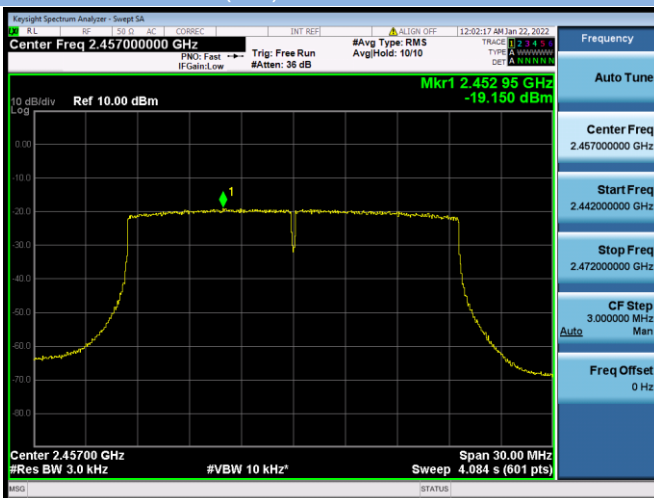

802.11ax-20 MHz(SU) CHANNEL 10