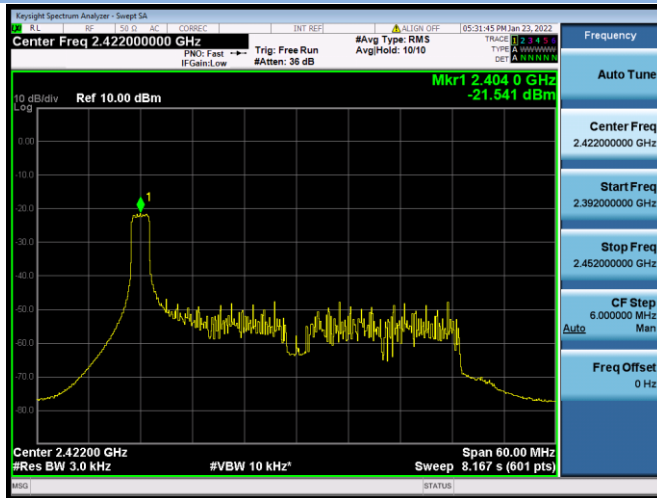

802.11ax-20 MHz(RU52) CHANNEL 11

802.11ax-20 MHz(RU106) CHANNEL 1

802.11ax-20 MHz(RU106) CHANNEL 6

802.11ax-20 MHz(RU52) CHANNEL 10

802.11ax-20 MHz(RU52) CHANNEL 11

802.11ax-40 MHz(RU26) CHANNEL 3

802.11ax-40 MHz(RU26) CHANNEL 6