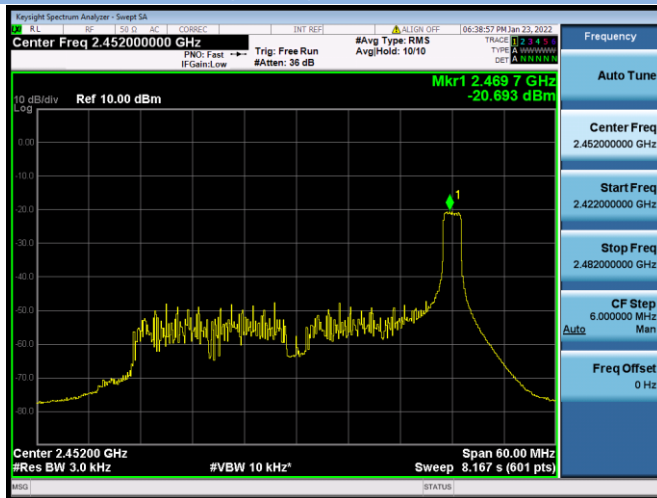

802.11ax-40 MHz(RU26) CHANNEL 9