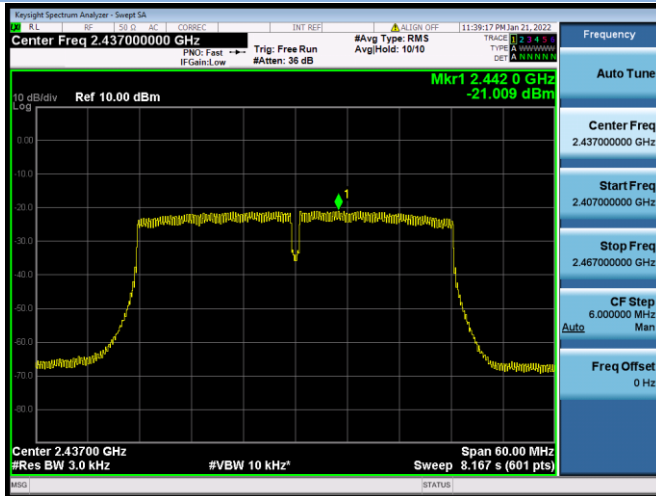

Test plots

Main Antenna

802.11b CHANNEL 1

802.11b CHANNEL 6

802.11b CHANNEL 11

802.11g CHANNEL 1

802.11g CHANNEL 6

802.11g CHANNEL 11

802.11n-20 MHz CHANNEL 1

802.11n-20 MHz CHANNEL 6

802.11n-20 MHz CHANNEL 11

802.11n-40 MHz CHANNEL 3

802.11n-40 MHz CHANNEL 6

802.11n-40 MHz CHANNEL 9

VHT(20 MHz) CHANNEL 1

VHT(20 MHz) CHANNEL 6

VHT(20 MHz) CHANNEL 11

VHT(40 MHz) CHANNEL 3

VHT(40 MHz) CHANNEL 6

VHT(40 MHz) CHANNEL 7

VHT(40 MHz) CHANNEL 8

VHT(40 MHz) CHANNEL 9

802.11ax-20 MHz(SU) CHANNEL 1

802.11ax-20 MHz(SU) CHANNEL 6