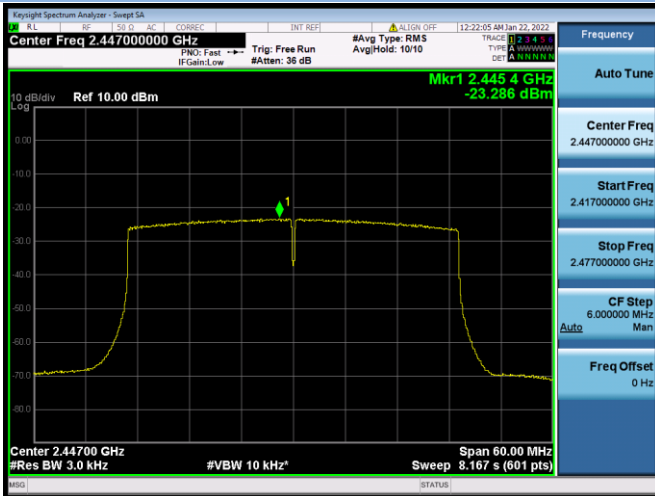

802.11ax-20 MHz(SU) CHANNEL 10

802.11ax-20 MHz(SU) CHANNEL 11

802.11ax-40 MHz(SU) CHANNEL 3

802.11ax-40 MHz(SU) CHANNEL 6

802.11ax-40 MHz(SU) CHANNEL 7

802.11ax-40 MHz(SU) CHANNEL 8

802.11ax-40 MHz(SU) CHANNEL 9