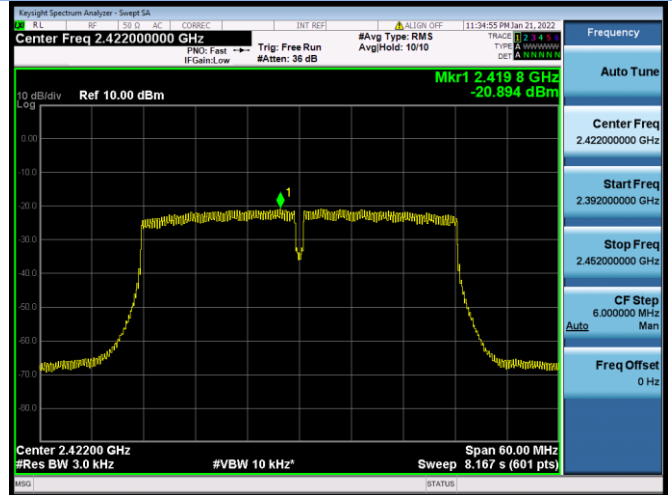

Test plots

Main Antenna

802.11b CHANNEL 1

802.11b CHANNEL 6

802.11b CHANNEL 11

802.11g CHANNEL 1

802.11g CHANNEL 6

802.11g CHANNEL 11

802.11n-20 MHz CHANNEL 1

802.11n-20 MHz CHANNEL 6

802.11n-20 MHz CHANNEL 11

802.11n-40 MHz CHANNEL 3

802.11n-40 MHz CHANNEL 6

802.11n-40 MHz CHANNEL 9

VHT(20 MHz) CHANNEL 1

VHT(20 MHz) CHANNEL 6

VHT(20 MHz) CHANNEL 11

VHT(40 MHz) CHANNEL 3

VHT(40 MHz) CHANNEL 6

VHT(40 MHz) CHANNEL 7

VHT(40 MHz) CHANNEL 8

VHT(40 MHz) CHANNEL 9

802.11ax-20 MHz(SU) CHANNEL 1

802.11ax-20 MHz(SU) CHANNEL 6