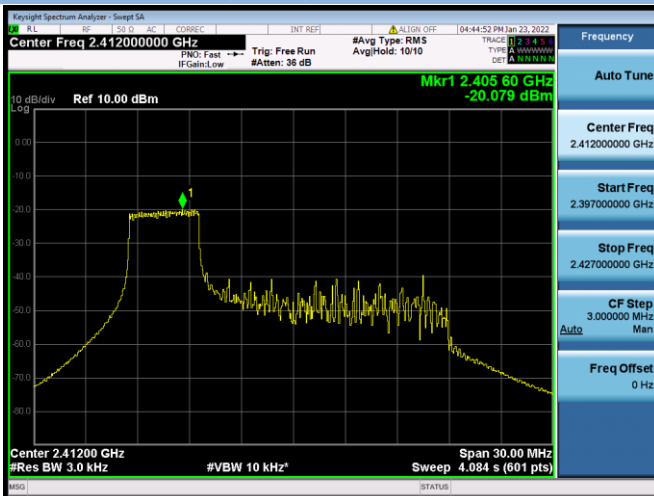

802.11ax-20 MHz(RU26) CHANNEL 1

802.11ax-20 MHz(RU26) CHANNEL 6

802.11ax-20 MHz(RU26) CHANNEL 10

802.11ax-20 MHz(RU26) CHANNEL 11

802.11ax-20 MHz(RU52) CHANNEL 1

802.11ax-20 MHz(RU52) CHANNEL 6

802.11ax-20 MHz(RU52) CHANNEL 10