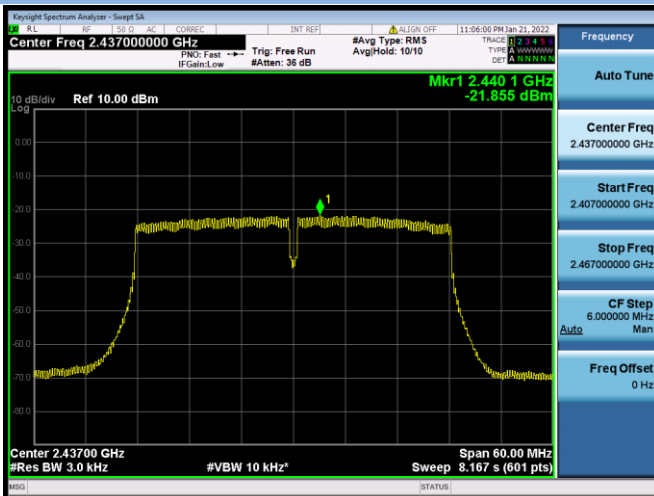

Test plots

Main Antenna

802.11b CHANNEL 1

802.11b CHANNEL 6

802.11b CHANNEL 11

802.11g CHANNEL 1

802.11g CHANNEL 6

802.11g CHANNEL 11

802.11n-20 MHz CHANNEL 1

802.11n-20 MHz CHANNEL 6

802.11n-20 MHz CHANNEL 11

802.11n-40 MHz CHANNEL 3

802.11n-40 MHz CHANNEL 6

802.11n-40 MHz CHANNEL 9

VHT(20 MHz) CHANNEL 1

VHT(20 MHz) CHANNEL 6

VHT(20 MHz) CHANNEL 11

VHT(40 MHz) CHANNEL 3

VHT(40 MHz) CHANNEL 6

VHT(40 MHz) CHANNEL 7

VHT(40 MHz) CHANNEL 8

VHT(40 MHz) CHANNEL 9

802.11ax-20 MHz(SU) CHANNEL 1

802.11ax-20 MHz(SU) CHANNEL 6