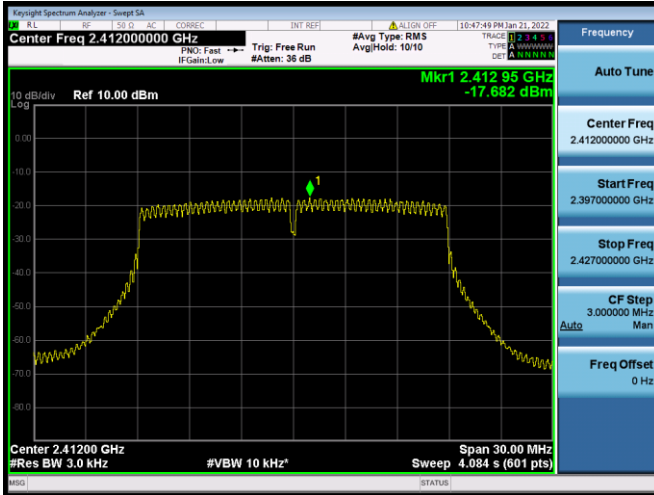

Test plots

Main Antenna

802.11b CHANNEL 1

802.11b CHANNEL 6

802.11b CHANNEL 11

802.11g CHANNEL 1

802.11g CHANNEL 6

802.11g CHANNEL 11

802.11n-20 MHz CHANNEL 1

802.11n-20 MHz CHANNEL 6

802.11n-20 MHz CHANNEL 11

802.11n-40 MHz CHANNEL 3

802.11n-40 MHz CHANNEL 6

802.11n-40 MHz CHANNEL 9

VHT(20 MHz) CHANNEL 1

VHT(20 MHz) CHANNEL 6