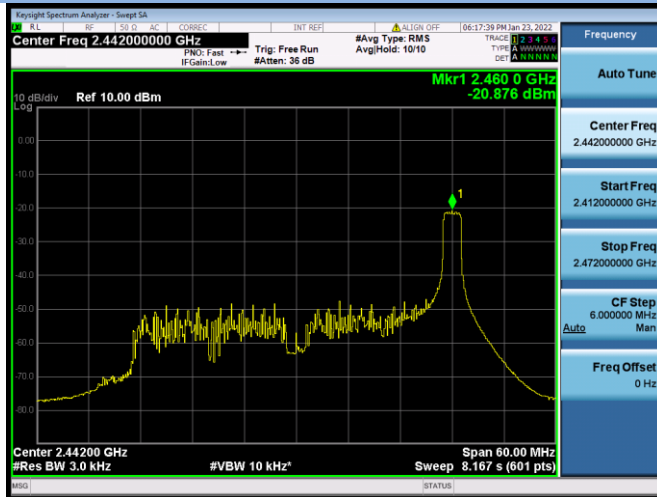

802.11ax-40 MHz(RU26) CHANNEL 7