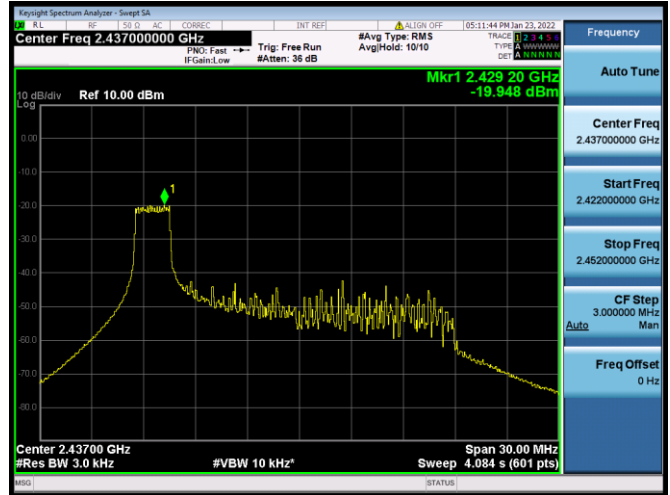

802.11ax-20 MHz(RU26) CHANNEL 6