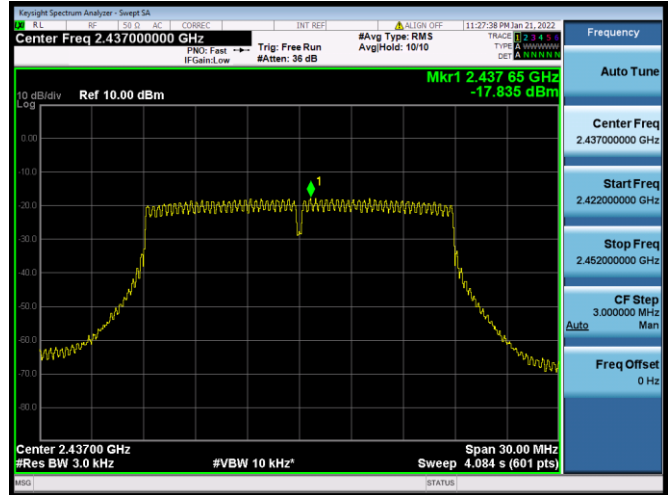

Test plots

Main Antenna

802.11b CHANNEL 1

802.11b CHANNEL 6

802.11b CHANNEL 11

802.11g CHANNEL 1

802.11g CHANNEL 6

802.11g CHANNEL 11

802.11n-20 MHz CHANNEL 1

802.11n-20 MHz CHANNEL 6

802.11n-20 MHz CHANNEL 11

802.11n-40 MHz CHANNEL 3

802.11n-40 MHz CHANNEL 6

802.11n-40 MHz CHANNEL 9

VHT(20 MHz) CHANNEL 1

VHT(20 MHz) CHANNEL 6

VHT(20 MHz) CHANNEL 11

VHT(40 MHz) CHANNEL 3

VHT(40 MHz) CHANNEL 6

VHT(40 MHz) CHANNEL 7

VHT(40 MHz) CHANNEL 8

VHT(40 MHz) CHANNEL 9

802.11ax-20 MHz(SU) CHANNEL 1

802.11ax-20 MHz(SU) CHANNEL 6