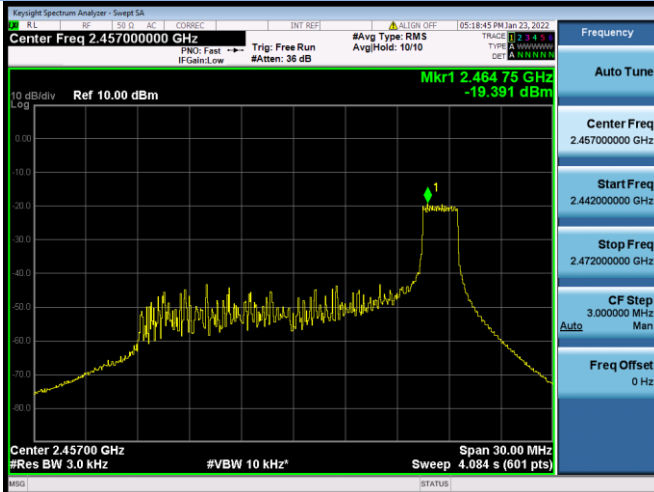

802.11ax-20 MHz(RU26) CHANNEL 10