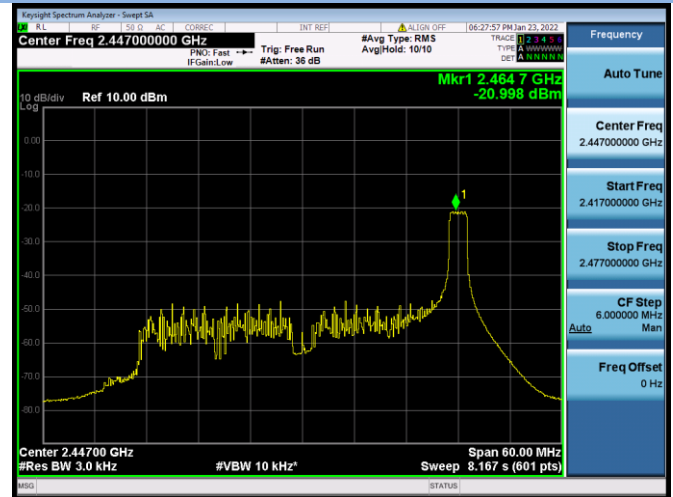

802.11ax-40 MHz(RU26) CHANNEL 8