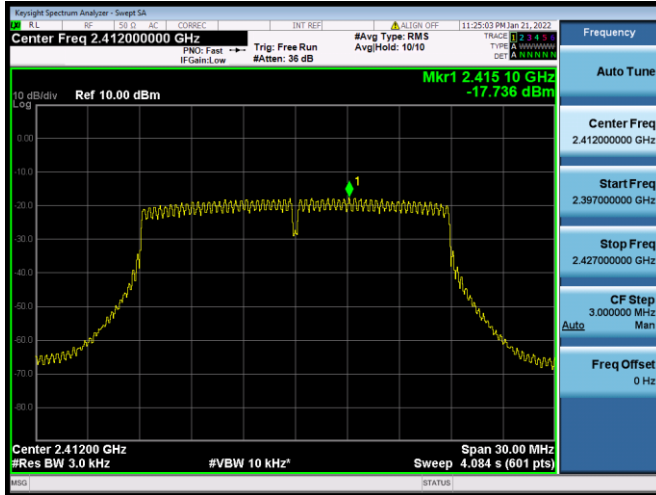

Test plots

Main Antenna

802.11b CHANNEL 1

802.11b CHANNEL 6

802.11b CHANNEL 11

802.11g CHANNEL 1

802.11g CHANNEL 6

802.11g CHANNEL 11

802.11n-20 MHz CHANNEL 1

802.11n-20 MHz CHANNEL 6

802.11n-20 MHz CHANNEL 11

802.11n-40 MHz CHANNEL 3

802.11n-40 MHz CHANNEL 6

802.11n-40 MHz CHANNEL 9

VHT(20 MHz) CHANNEL 1

VHT(20 MHz) CHANNEL 6

VHT(20 MHz) CHANNEL 11

VHT(40 MHz) CHANNEL 3

VHT(40 MHz) CHANNEL 6

VHT(40 MHz) CHANNEL 7

VHT(40 MHz) CHANNEL 8

VHT(40 MHz) CHANNEL 9

802.11ax-20 MHz(SU) CHANNEL 1

802.11ax-20 MHz(SU) CHANNEL 6