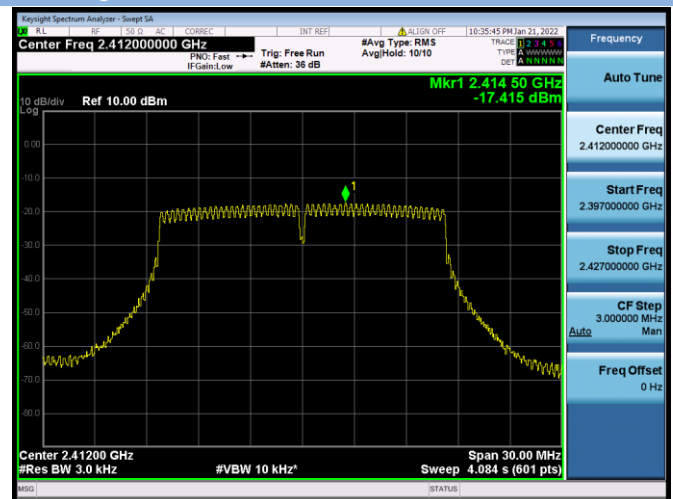

Test plots

Main Antenna

802.11b CHANNEL 1

802.11b CHANNEL 6

802.11b CHANNEL 11

802.11g CHANNEL 1

802.11g CHANNEL 6

802.11g CHANNEL 11

802.11n-20 MHz CHANNEL 1

802.11n-20 MHz CHANNEL 6

802.11n-20 MHz CHANNEL 11

802.11n-40 MHz CHANNEL 3

802.11n-40 MHz CHANNEL 6

802.11n-40 MHz CHANNEL 9

VHT(20 MHz) CHANNEL 1

VHT(20 MHz) CHANNEL 6