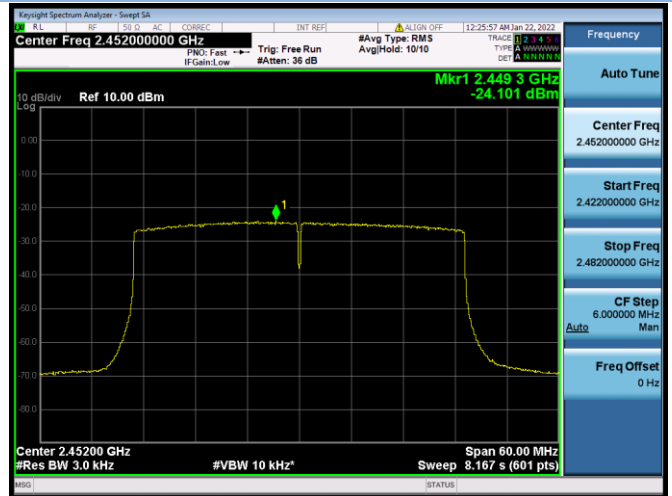

802.11ax-20 MHz(SU) CHANNEL 10

802.11ax-20 MHz(SU) CHANNEL 11

802.11ax-40 MHz(SU) CHANNEL 3

802.11ax-40 MHz(SU) CHANNEL 6

802.11ax-40 MHz(SU) CHANNEL 7

802.11ax-40 MHz(SU) CHANNEL 8

802.11ax-40 MHz(SU) CHANNEL 9