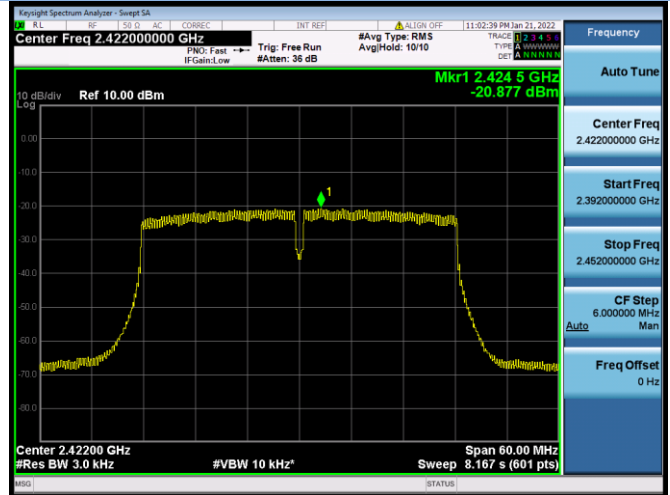

Test plots

Main Antenna

802.11b CHANNEL 1

802.11b CHANNEL 6

802.11b CHANNEL 11

802.11g CHANNEL 1

802.11g CHANNEL 6

802.11g CHANNEL 11

802.11n-20 MHz CHANNEL 1

802.11n-20 MHz CHANNEL 6

802.11n-20 MHz CHANNEL 11

802.11n-40 MHz CHANNEL 3

802.11n-40 MHz CHANNEL 6

802.11n-40 MHz CHANNEL 9

VHT(20 MHz) CHANNEL 1

VHT(20 MHz) CHANNEL 6

VHT(20 MHz) CHANNEL 11

VHT(40 MHz) CHANNEL 3

VHT(40 MHz) CHANNEL 6

VHT(40 MHz) CHANNEL 7

VHT(40 MHz) CHANNEL 8

VHT(40 MHz) CHANNEL 9

802.11ax-20 MHz(SU) CHANNEL 1

802.11ax-20 MHz(SU) CHANNEL 6