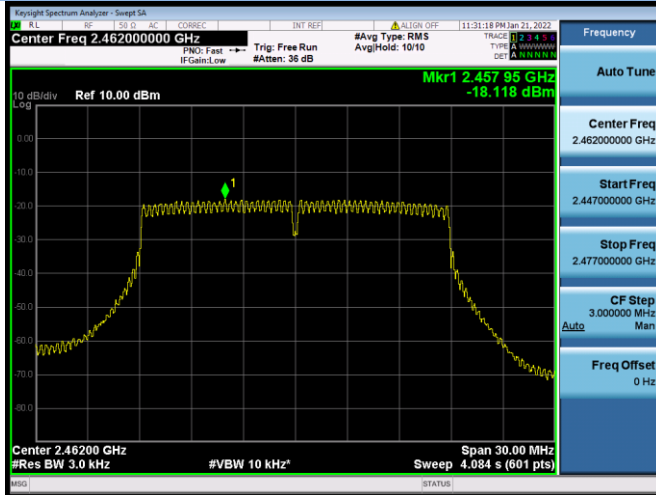

Test plots

Main Antenna

802.11b CHANNEL 1

802.11b CHANNEL 6

802.11b CHANNEL 11

802.11g CHANNEL 1

802.11g CHANNEL 6

802.11g CHANNEL 11

802.11n-20 MHz CHANNEL 1

802.11n-20 MHz CHANNEL 6

802.11n-20 MHz CHANNEL 11

802.11n-40 MHz CHANNEL 3

802.11n-40 MHz CHANNEL 6

802.11n-40 MHz CHANNEL 9

VHT(20 MHz) CHANNEL 1

VHT(20 MHz) CHANNEL 6

VHT(20 MHz) CHANNEL 11

VHT(40 MHz) CHANNEL 3

VHT(40 MHz) CHANNEL 6

VHT(40 MHz) CHANNEL 7

VHT(40 MHz) CHANNEL 8

VHT(40 MHz) CHANNEL 9

802.11ax-20 MHz(SU) CHANNEL 1

802.11ax-20 MHz(SU) CHANNEL 6