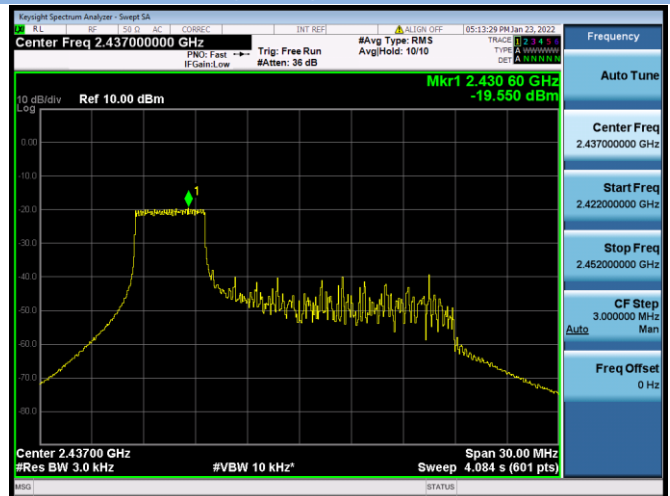

802.11ax-20 MHz(RU26) CHANNEL 1

802.11ax-20 MHz(RU26) CHANNEL 6

802.11ax-20 MHz(RU26) CHANNEL 10

802.11ax-20 MHz(RU26) CHANNEL 11

802.11ax-20 MHz(RU52) CHANNEL 1

802.11ax-20 MHz(RU52) CHANNEL 6

802.11ax-20 MHz(RU52) CHANNEL 10