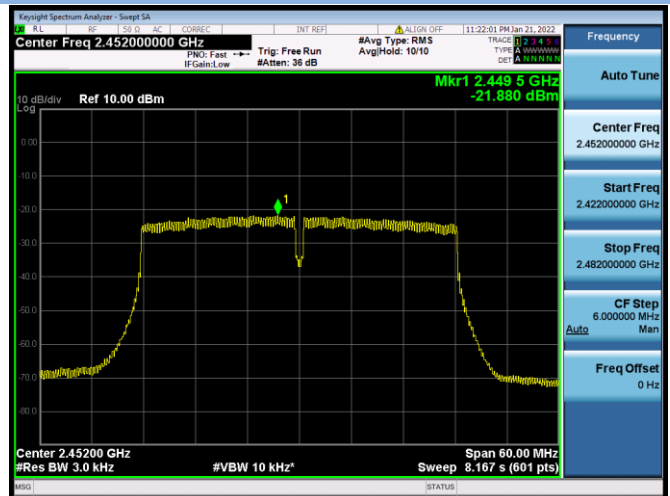

Test plots

Main Antenna

802.11b CHANNEL 1

802.11b CHANNEL 6

802.11b CHANNEL 11

802.11g CHANNEL 1

802.11g CHANNEL 6

802.11g CHANNEL 11

802.11n-20 MHz CHANNEL 1

802.11n-20 MHz CHANNEL 6

802.11n-20 MHz CHANNEL 11

802.11n-40 MHz CHANNEL 3

802.11n-40 MHz CHANNEL 6

802.11n-40 MHz CHANNEL 9

VHT(20 MHz) CHANNEL 1

VHT(20 MHz) CHANNEL 6

VHT(20 MHz) CHANNEL 11

VHT(40 MHz) CHANNEL 3

VHT(40 MHz) CHANNEL 6

VHT(40 MHz) CHANNEL 7

VHT(40 MHz) CHANNEL 8

VHT(40 MHz) CHANNEL 9

802.11ax-20 MHz(SU) CHANNEL 1

802.11ax-20 MHz(SU) CHANNEL 6