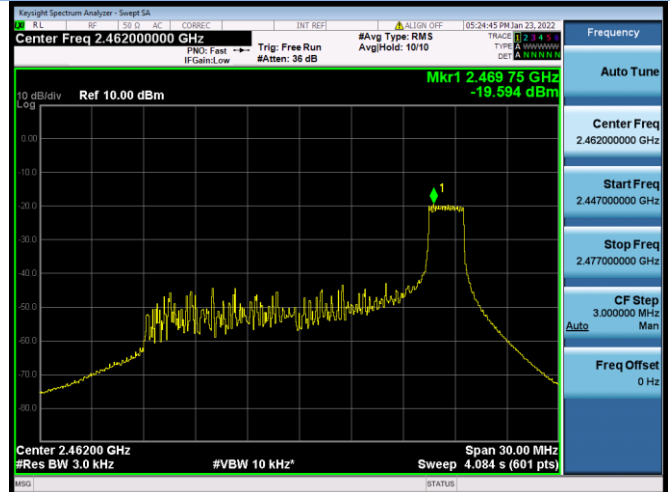

802.11ax-20 MHz(RU26) CHANNEL 1

802.11ax-20 MHz(RU26) CHANNEL 6

802.11ax-20 MHz(RU26) CHANNEL 10

802.11ax-20 MHz(RU26) CHANNEL 11

802.11ax-20 MHz(RU52) CHANNEL 1

802.11ax-20 MHz(RU52) CHANNEL 6

802.11ax-20 MHz(RU52) CHANNEL 10