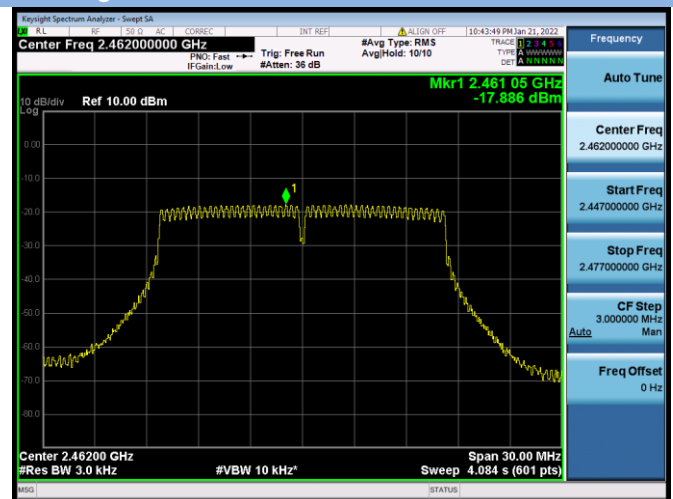

Test plots

Main Antenna

802.11b CHANNEL 1

802.11b CHANNEL 6

802.11b CHANNEL 11

802.11g CHANNEL 1

802.11g CHANNEL 6

802.11g CHANNEL 11

802.11n-20 MHz CHANNEL 1

802.11n-20 MHz CHANNEL 6

802.11n-20 MHz CHANNEL 11

802.11n-40 MHz CHANNEL 3

802.11n-40 MHz CHANNEL 6

802.11n-40 MHz CHANNEL 9

VHT(20 MHz) CHANNEL 1

VHT(20 MHz) CHANNEL 6