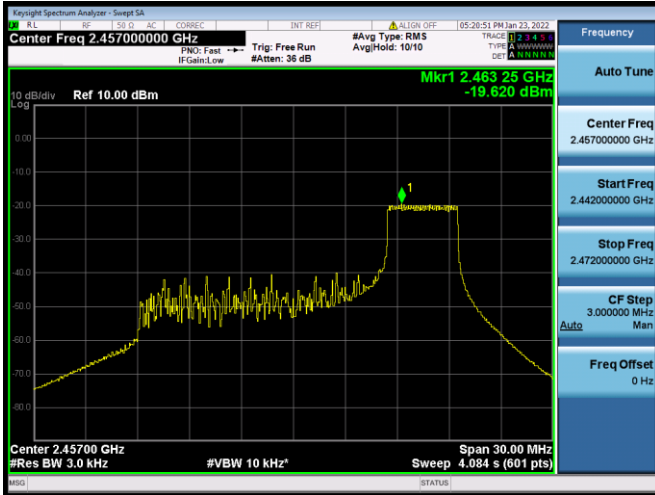

802.11ax-20 MHz(RU26) CHANNEL 1

802.11ax-20 MHz(RU26) CHANNEL 6

802.11ax-20 MHz(RU26) CHANNEL 10

802.11ax-20 MHz(RU26) CHANNEL 11

802.11ax-20 MHz(RU52) CHANNEL 1

802.11ax-20 MHz(RU52) CHANNEL 6

802.11ax-20 MHz(RU52) CHANNEL 10