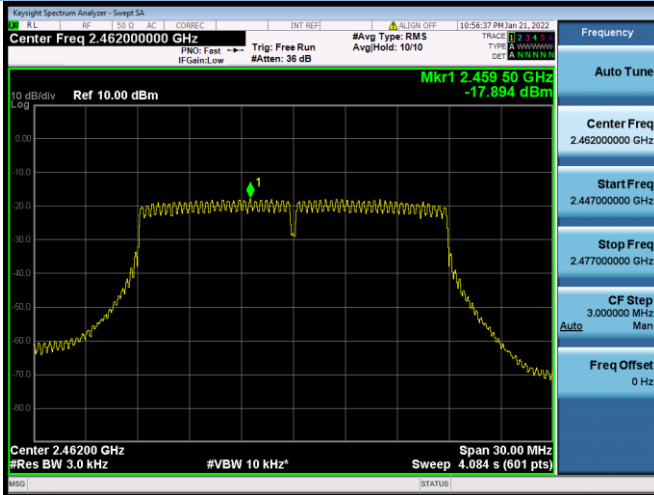

Test plots

Main Antenna

802.11b CHANNEL 1

802.11b CHANNEL 6

802.11b CHANNEL 11

802.11g CHANNEL 1

802.11g CHANNEL 6

802.11g CHANNEL 11

802.11n-20 MHz CHANNEL 1

802.11n-20 MHz CHANNEL 6

802.11n-20 MHz CHANNEL 11

802.11n-40 MHz CHANNEL 3

802.11n-40 MHz CHANNEL 6

802.11n-40 MHz CHANNEL 9

VHT(20 MHz) CHANNEL 1

VHT(20 MHz) CHANNEL 6