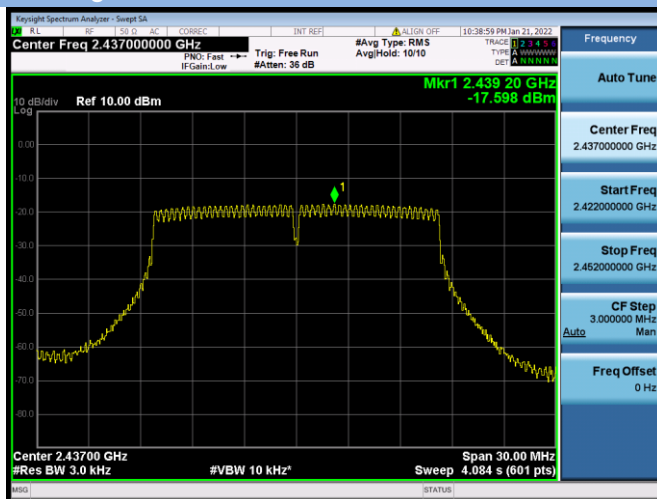

Test plots

Main Antenna

802.11b CHANNEL 1

802.11b CHANNEL 6

802.11b CHANNEL 11

802.11g CHANNEL 1

802.11g CHANNEL 6

802.11g CHANNEL 11

802.11n-20 MHz CHANNEL 1

802.11n-20 MHz CHANNEL 6

802.11n-20 MHz CHANNEL 11

802.11n-40 MHz CHANNEL 3

802.11n-40 MHz CHANNEL 6

802.11n-40 MHz CHANNEL 9

VHT(20 MHz) CHANNEL 1

VHT(20 MHz) CHANNEL 6