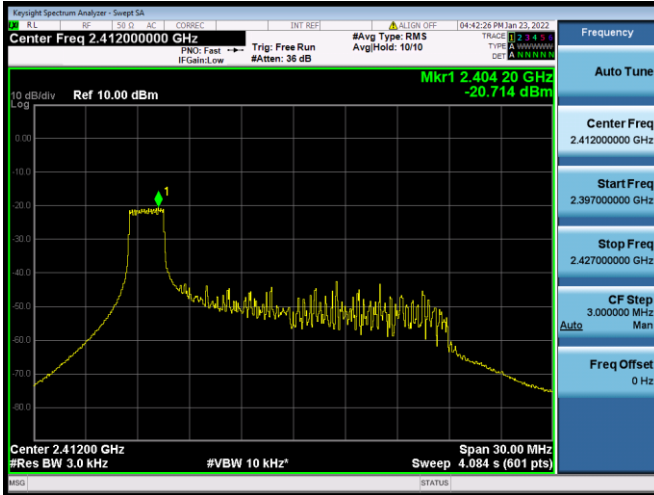

802.11ax-20 MHz(RU26) CHANNEL 1