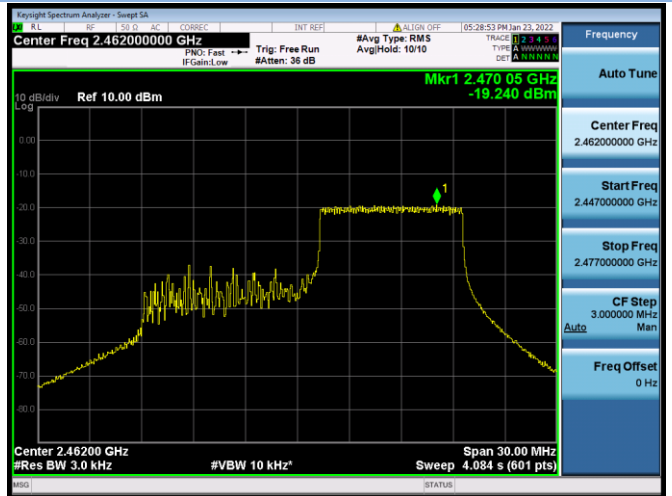

802.11ax-20 MHz(RU52) CHANNEL 11

802.11ax-20 MHz(RU106) CHANNEL 1

802.11ax-20 MHz(RU106) CHANNEL 6

802.11ax-20 MHz(RU52) CHANNEL 10

802.11ax-20 MHz(RU52) CHANNEL 11

802.11ax-40 MHz(RU26) CHANNEL 3

802.11ax-40 MHz(RU26) CHANNEL 6