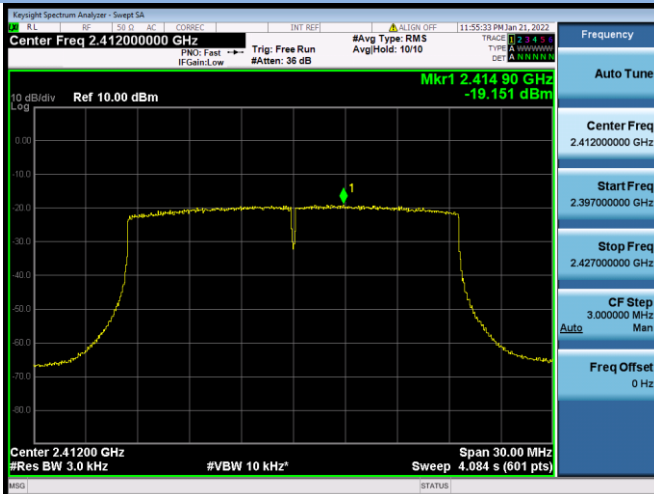

VHT(20 MHz) CHANNEL 11

VHT(40 MHz) CHANNEL 3

VHT(40 MHz) CHANNEL 6

VHT(40 MHz) CHANNEL 7

VHT(40 MHz) CHANNEL 8

VHT(40 MHz) CHANNEL 9

802.11ax-20 MHz(SU) CHANNEL 1

802.11ax-20 MHz(SU) CHANNEL 6