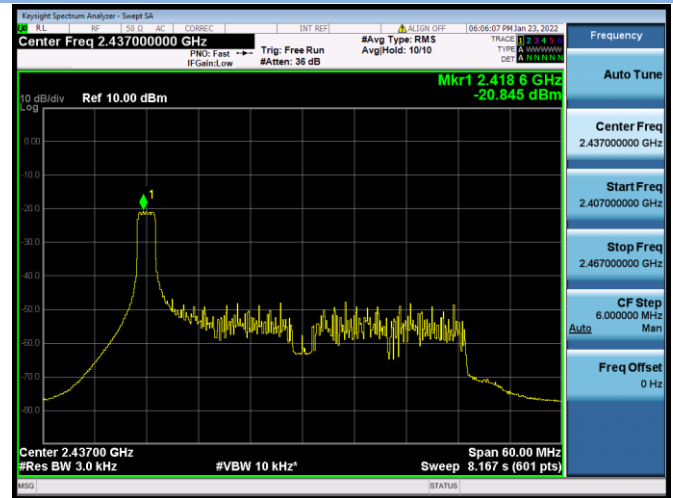

802.11ax-20 MHz(RU52) CHANNEL 11

802.11ax-20 MHz(RU106) CHANNEL 1

802.11ax-20 MHz(RU106) CHANNEL 6

802.11ax-20 MHz(RU52) CHANNEL 10

802.11ax-20 MHz(RU52) CHANNEL 11

802.11ax-40 MHz(RU26) CHANNEL 3

802.11ax-40 MHz(RU26) CHANNEL 6