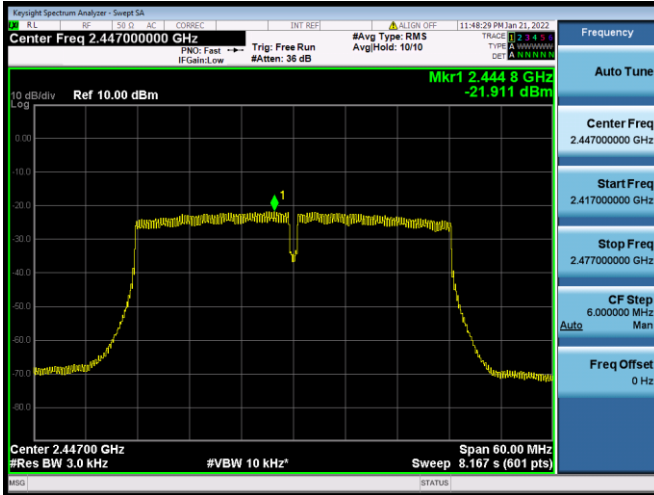

VHT(20 MHz) CHANNEL 11

VHT(40 MHz) CHANNEL 3

VHT(40 MHz) CHANNEL 6

VHT(40 MHz) CHANNEL 7

VHT(40 MHz) CHANNEL 8

VHT(40 MHz) CHANNEL 9

802.11ax-20 MHz(SU) CHANNEL 1

802.11ax-20 MHz(SU) CHANNEL 6