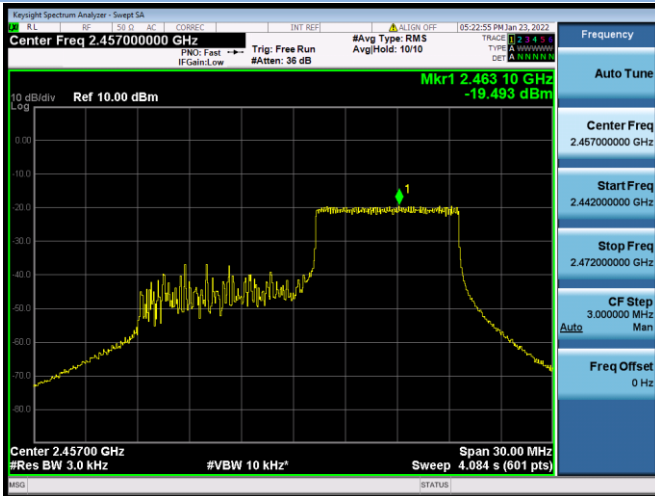

802.11ax-20 MHz(RU52) CHANNEL 11

802.11ax-20 MHz(RU106) CHANNEL 1

802.11ax-20 MHz(RU106) CHANNEL 6

802.11ax-20 MHz(RU52) CHANNEL 10

802.11ax-20 MHz(RU52) CHANNEL 11

802.11ax-40 MHz(RU26) CHANNEL 3

802.11ax-40 MHz(RU26) CHANNEL 6