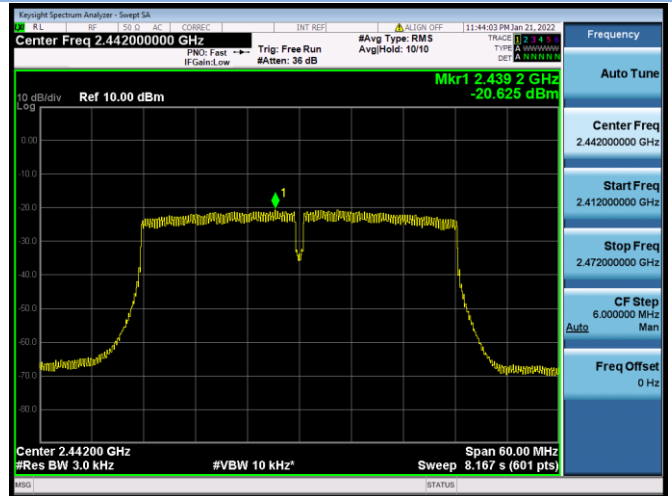

VHT(20 MHz) CHANNEL 11

VHT(40 MHz) CHANNEL 3

VHT(40 MHz) CHANNEL 6

VHT(40 MHz) CHANNEL 7

VHT(40 MHz) CHANNEL 8

VHT(40 MHz) CHANNEL 9

802.11ax-20 MHz(SU) CHANNEL 1

802.11ax-20 MHz(SU) CHANNEL 6