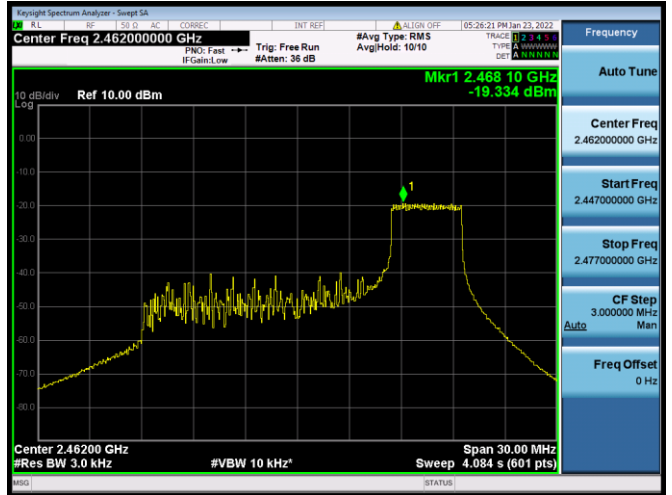

802.11ax-20 MHz(RU52) CHANNEL 11