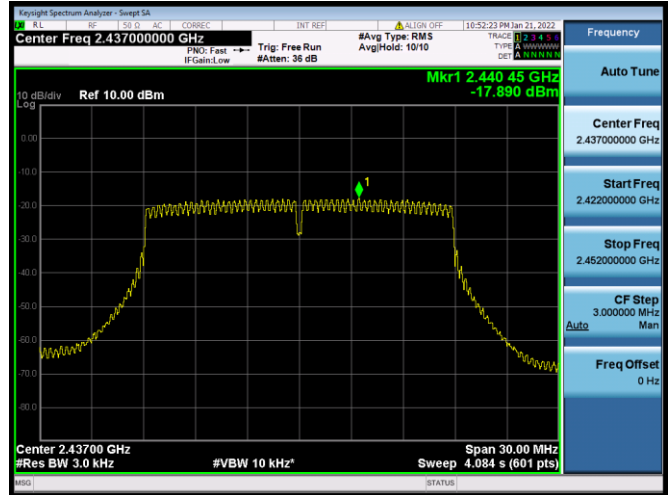

Test plots

Main Antenna

802.11b CHANNEL 1

802.11b CHANNEL 6

802.11b CHANNEL 11

802.11g CHANNEL 1

802.11g CHANNEL 6

802.11g CHANNEL 11

802.11n-20 MHz CHANNEL 1

802.11n-20 MHz CHANNEL 6

802.11n-20 MHz CHANNEL 11

802.11n-40 MHz CHANNEL 3

802.11n-40 MHz CHANNEL 6

802.11n-40 MHz CHANNEL 9

VHT(20 MHz) CHANNEL 1

VHT(20 MHz) CHANNEL 6