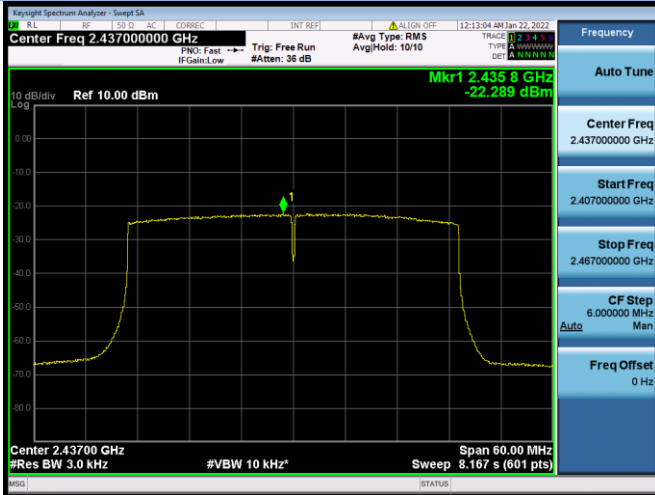

802.11ax-20 MHz(SU) CHANNEL 10

802.11ax-20 MHz(SU) CHANNEL 11

802.11ax-40 MHz(SU) CHANNEL 3

802.11ax-40 MHz(SU) CHANNEL 6

802.11ax-40 MHz(SU) CHANNEL 7

802.11ax-40 MHz(SU) CHANNEL 8

802.11ax-40 MHz(SU) CHANNEL 9