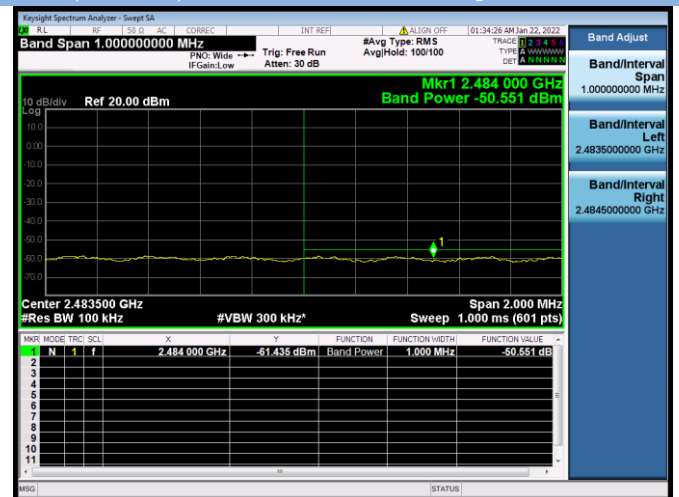

VHT(40 MHz) CHANNEL 7, Carrier level

VHT(40 MHz) CHANNEL 7, Reference level

VHT(40 MHz) CHANNEL 7, Band Edge

VHT(40 MHz) CHANNEL 8, Carrier level

VHT(40 MHz) CHANNEL 8, Reference level

VHT(40 MHz) CHANNEL 8, Band Edge

VHT(40 MHz) CHANNEL 9, Carrier level

VHT(40 MHz) CHANNEL 9, Reference level

VHT(40 MHz) CHANNEL 9, Band Edge

802.11ax-20 MHz CHANNEL 1, Carrier level

802.11ax-20 MHz CHANNEL 1, Reference level

802.11ax-20 MHz CHANNEL 10, Carrier level