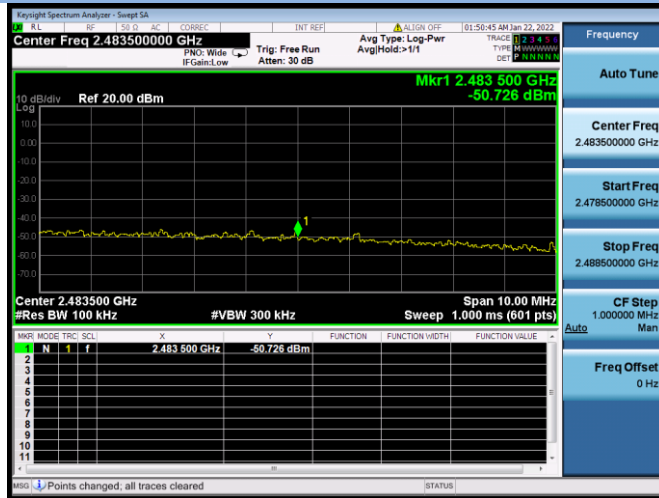

VHT(40 MHz) CHANNEL 9, Carrier level

VHT(40 MHz) CHANNEL 9, Reference level

VHT(40 MHz) CHANNEL 9, Band Edge

802.11ax-20 MHz CHANNEL 1, Carrier level

802.11ax-20 MHz CHANNEL 1, Reference level

802.11ax-20 MHz CHANNEL 10, Carrier level

802.11ax-20 MHz CHANNEL 10, Reference level

802.11ax-20 MHz CHANNEL 10, Band Edge

802.11ax-20 MHz CHANNEL 11, Carrier level

802.11ax-20 MHz CHANNEL 11, Reference level

802.11ax-20 MHz CHANNEL 11, Band Edge

802.11ax-40 MHz CHANNEL 3, Carrier level

802.11ax-40 MHz CHANNEL 3, Reference level

802.11ax-40 MHz CHANNEL 3, Band Edge

802.11ax-40 MHz CHANNEL 4, Carrier level

802.11ax-40 MHz CHANNEL 4, Reference level