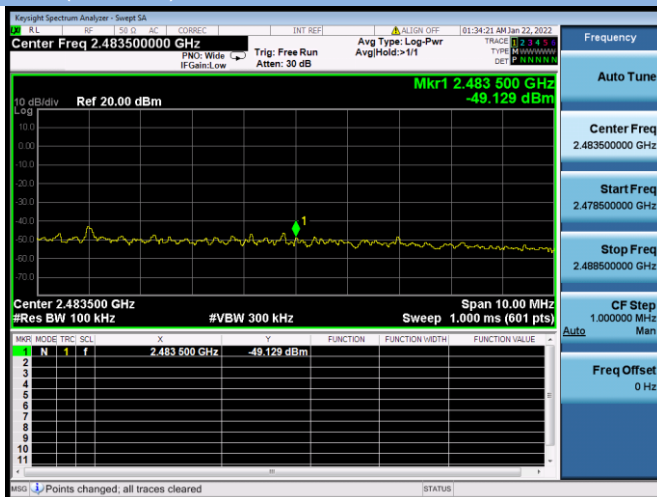

VHT(40 MHz) CHANNEL 3, Carrier level

VHT(40 MHz) CHANNEL 3, Reference level

VHT(40 MHz) CHANNEL 3, Band Edge

VHT(40 MHz) CHANNEL 4, Carrier level

VHT(40 MHz) CHANNEL 4, Reference level

VHT(40 MHz) CHANNEL 4, Band Edge

VHT(40 MHz) CHANNEL 7, Carrier level

VHT(40 MHz) CHANNEL 7, Reference level

VHT(40 MHz) CHANNEL 7, Band Edge

VHT(40 MHz) CHANNEL 8, Carrier level

VHT(40 MHz) CHANNEL 8, Reference level

VHT(40 MHz) CHANNEL 8, Band Edge

VHT(40 MHz) CHANNEL 9, Carrier level

VHT(40 MHz) CHANNEL 9, Reference level

VHT(40 MHz) CHANNEL 9, Band Edge

802.11ax-20 MHz CHANNEL 1, Carrier level

802.11ax-20 MHz CHANNEL 1, Reference level

802.11ax-20 MHz CHANNEL 10, Carrier level