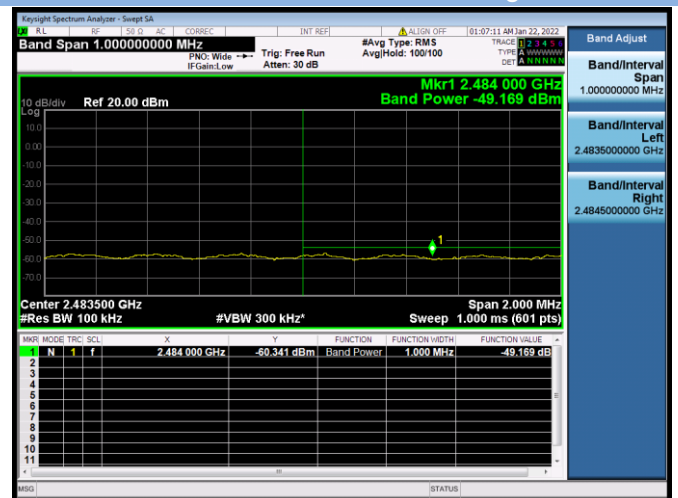

802.11n-40 MHz CHANNEL 4, Reference level

802.11n-40 MHz CHANNEL 4, Band Edge

802.11n-40 MHz CHANNEL 8, Carrier level

802.11n-40 MHz CHANNEL 8, Reference level

802.11n-40 MHz CHANNEL 9, Carrier level

802.11n-40 MHz CHANNEL 9, Reference level

802.11n-40 MHz CHANNEL 9, Band Edge

VHT(20 MHz) CHANNEL 1, Carrier level

VHT(20 MHz) CHANNEL 1, Reference level

VHT(20 MHz) CHANNEL 1, Band Edge

VHT(20 MHz) CHANNEL 11, Carrier level

VHT(20 MHz) CHANNEL 11, Reference level

VHT(40 MHz) CHANNEL 3, Carrier level

VHT(40 MHz) CHANNEL 3, Reference level

VHT(40 MHz) CHANNEL 3, Band Edge

VHT(40 MHz) CHANNEL 4, Carrier level

VHT(40 MHz) CHANNEL 4, Reference level

VHT(40 MHz) CHANNEL 4, Band Edge