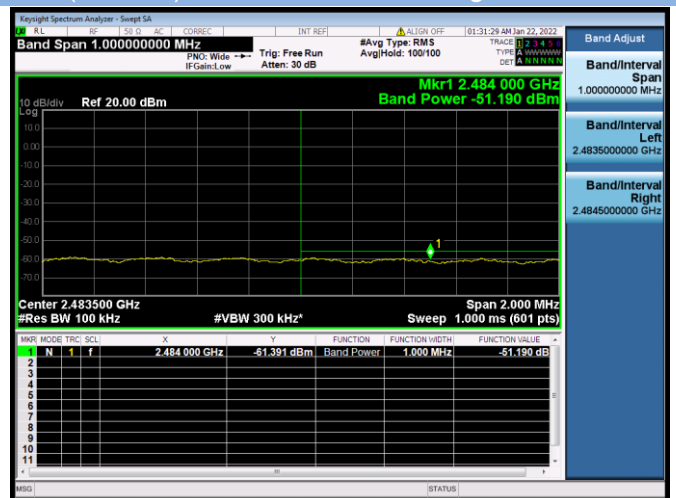

802.11n-40 MHz CHANNEL 9, Band Edge

VHT(20 MHz) CHANNEL 1, Carrier level

VHT(20 MHz) CHANNEL 1, Reference level

VHT(20 MHz) CHANNEL 1, Band Edge

VHT(20 MHz) CHANNEL 11, Carrier level

VHT(20 MHz) CHANNEL 11, Reference level

VHT(40 MHz) CHANNEL 3, Carrier level

VHT(40 MHz) CHANNEL 3, Reference level

VHT(40 MHz) CHANNEL 3, Band Edge

VHT(40 MHz) CHANNEL 4, Carrier level

VHT(40 MHz) CHANNEL 4, Reference level

VHT(40 MHz) CHANNEL 4, Band Edge

VHT(40 MHz) CHANNEL 7, Carrier level

VHT(40 MHz) CHANNEL 7, Reference level

VHT(40 MHz) CHANNEL 7, Band Edge

VHT(40 MHz) CHANNEL 8, Carrier level

VHT(40 MHz) CHANNEL 8, Reference level

VHT(40 MHz) CHANNEL 8, Band Edge