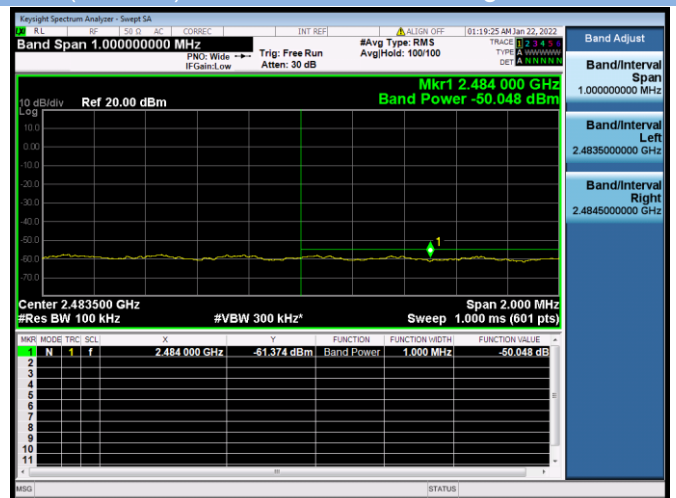

802.11n-40 MHz CHANNEL 4, Reference level

802.11n-40 MHz CHANNEL 4, Band Edge

802.11n-40 MHz CHANNEL 8, Carrier level

802.11n-40 MHz CHANNEL 8, Reference level

802.11n-40 MHz CHANNEL 9, Carrier level

802.11n-40 MHz CHANNEL 9, Reference level

802.11n-40 MHz CHANNEL 9, Band Edge

VHT(20 MHz) CHANNEL 1, Carrier level

VHT(20 MHz) CHANNEL 1, Reference level

VHT(20 MHz) CHANNEL 1, Band Edge

VHT(20 MHz) CHANNEL 11, Carrier level

VHT(20 MHz) CHANNEL 11, Reference level

VHT(40 MHz) CHANNEL 3, Carrier level

VHT(40 MHz) CHANNEL 3, Reference level

VHT(40 MHz) CHANNEL 3, Band Edge

VHT(40 MHz) CHANNEL 4, Carrier level

VHT(40 MHz) CHANNEL 4, Reference level

VHT(40 MHz) CHANNEL 4, Band Edge