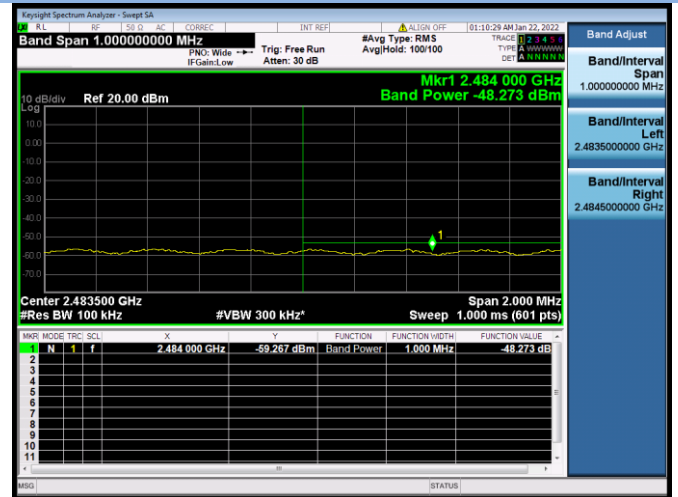

802.11n-40 MHz CHANNEL 4, Reference level

802.11n-40 MHz CHANNEL 4, Band Edge

802.11n-40 MHz CHANNEL 8, Carrier level

802.11n-40 MHz CHANNEL 8, Reference level

802.11n-40 MHz CHANNEL 9, Carrier level

802.11n-40 MHz CHANNEL 9, Reference level

802.11n-40 MHz CHANNEL 9, Band Edge

VHT(20 MHz) CHANNEL 1, Carrier level

VHT(20 MHz) CHANNEL 1, Reference level

VHT(20 MHz) CHANNEL 1, Band Edge

VHT(20 MHz) CHANNEL 11, Carrier level

VHT(20 MHz) CHANNEL 11, Reference level

VHT(40 MHz) CHANNEL 3, Carrier level

VHT(40 MHz) CHANNEL 3, Reference level

VHT(40 MHz) CHANNEL 3, Band Edge

VHT(40 MHz) CHANNEL 4, Carrier level

VHT(40 MHz) CHANNEL 4, Reference level

VHT(40 MHz) CHANNEL 4, Band Edge