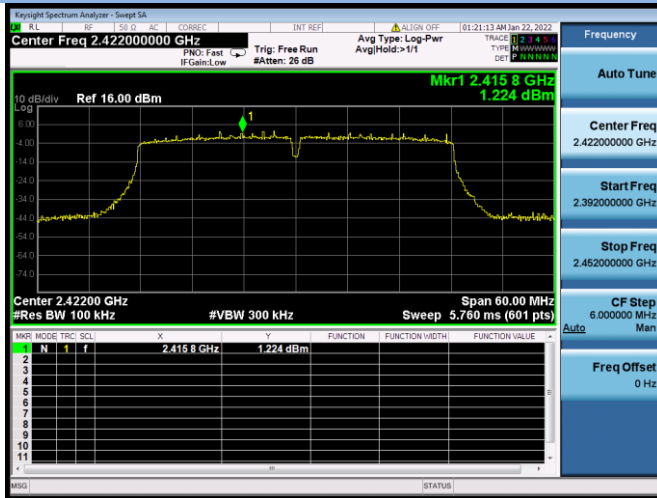

802.11n-40 MHz CHANNEL 4, Reference level

802.11n-40 MHz CHANNEL 4, Band Edge

802.11n-40 MHz CHANNEL 8, Carrier level

802.11n-40 MHz CHANNEL 8, Reference level

802.11n-40 MHz CHANNEL 9, Carrier level

802.11n-40 MHz CHANNEL 9, Reference level

802.11n-40 MHz CHANNEL 9, Band Edge

VHT(20 MHz) CHANNEL 1, Carrier level

VHT(20 MHz) CHANNEL 1, Reference level

VHT(20 MHz) CHANNEL 1, Band Edge

VHT(20 MHz) CHANNEL 11, Carrier level

VHT(20 MHz) CHANNEL 11, Reference level

VHT(40 MHz) CHANNEL 3, Carrier level

VHT(40 MHz) CHANNEL 3, Reference level

VHT(40 MHz) CHANNEL 3, Band Edge

VHT(40 MHz) CHANNEL 4, Carrier level

VHT(40 MHz) CHANNEL 4, Reference level

VHT(40 MHz) CHANNEL 4, Band Edge