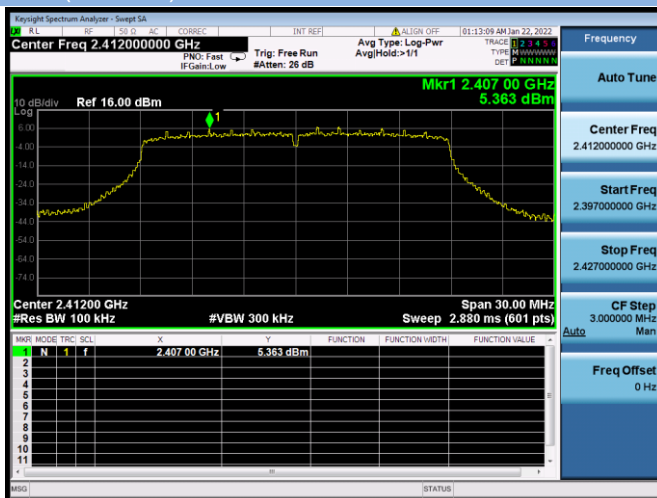

802.11n-40 MHz CHANNEL 4, Reference level

802.11n-40 MHz CHANNEL 4, Band Edge

802.11n-40 MHz CHANNEL 8, Carrier level

802.11n-40 MHz CHANNEL 8, Reference level

802.11n-40 MHz CHANNEL 9, Carrier level

802.11n-40 MHz CHANNEL 9, Reference level

802.11n-40 MHz CHANNEL 9, Band Edge

VHT(20 MHz) CHANNEL 1, Carrier level

VHT(20 MHz) CHANNEL 1, Reference level

VHT(20 MHz) CHANNEL 1, Band Edge

VHT(20 MHz) CHANNEL 11, Carrier level

VHT(20 MHz) CHANNEL 11, Reference level

VHT(40 MHz) CHANNEL 3, Carrier level

VHT(40 MHz) CHANNEL 3, Reference level

VHT(40 MHz) CHANNEL 3, Band Edge

VHT(40 MHz) CHANNEL 4, Carrier level

VHT(40 MHz) CHANNEL 4, Reference level

VHT(40 MHz) CHANNEL 4, Band Edge