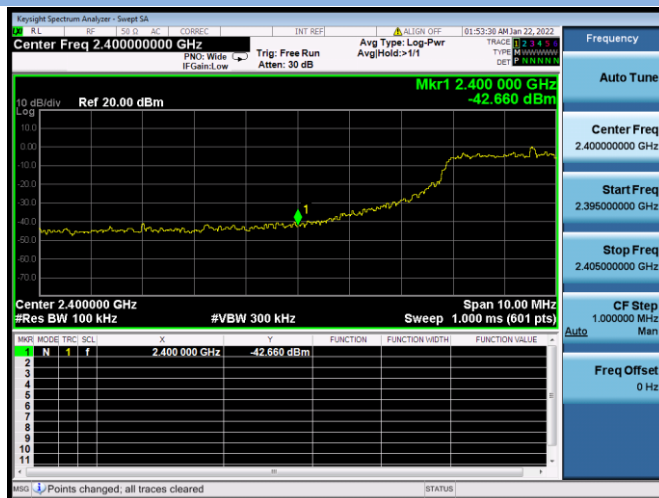

VHT(40 MHz) CHANNEL 9, Carrier level

VHT(40 MHz) CHANNEL 9, Reference level

VHT(40 MHz) CHANNEL 9, Band Edge

802.11ax-20 MHz CHANNEL 1, Carrier level

802.11ax-20 MHz CHANNEL 1, Reference level

802.11ax-20 MHz CHANNEL 10, Carrier level

802.11ax-20 MHz CHANNEL 10, Reference level

802.11ax-20 MHz CHANNEL 10, Band Edge

802.11ax-20 MHz CHANNEL 11, Carrier level

802.11ax-20 MHz CHANNEL 11, Reference level

802.11ax-20 MHz CHANNEL 11, Band Edge

802.11ax-40 MHz CHANNEL 3, Carrier level

802.11ax-40 MHz CHANNEL 3, Reference level

802.11ax-40 MHz CHANNEL 3, Band Edge

802.11ax-40 MHz CHANNEL 4, Carrier level

802.11ax-40 MHz CHANNEL 4, Reference level