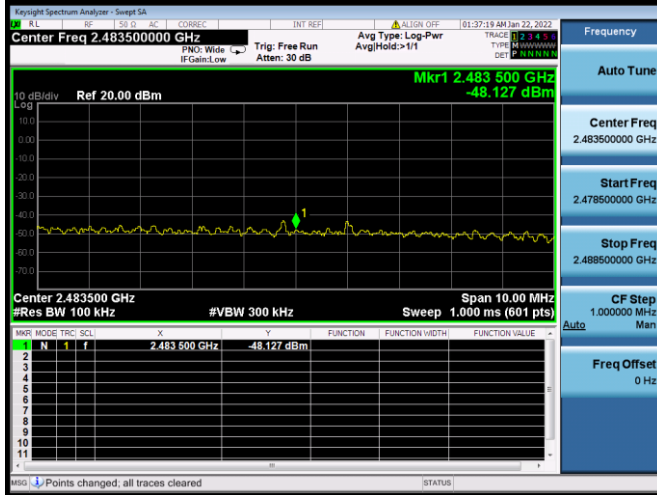

VHT(40 MHz) CHANNEL 3, Carrier level

VHT(40 MHz) CHANNEL 3, Reference level

VHT(40 MHz) CHANNEL 3, Band Edge

VHT(40 MHz) CHANNEL 4, Carrier level

VHT(40 MHz) CHANNEL 4, Reference level

VHT(40 MHz) CHANNEL 4, Band Edge

VHT(40 MHz) CHANNEL 7, Carrier level

VHT(40 MHz) CHANNEL 7, Reference level

VHT(40 MHz) CHANNEL 7, Band Edge

VHT(40 MHz) CHANNEL 8, Carrier level

VHT(40 MHz) CHANNEL 8, Reference level

VHT(40 MHz) CHANNEL 8, Band Edge

VHT(40 MHz) CHANNEL 9, Carrier level

VHT(40 MHz) CHANNEL 9, Reference level

VHT(40 MHz) CHANNEL 9, Band Edge

802.11ax-20 MHz CHANNEL 1, Carrier level

802.11ax-20 MHz CHANNEL 1, Reference level

802.11ax-20 MHz CHANNEL 10, Carrier level