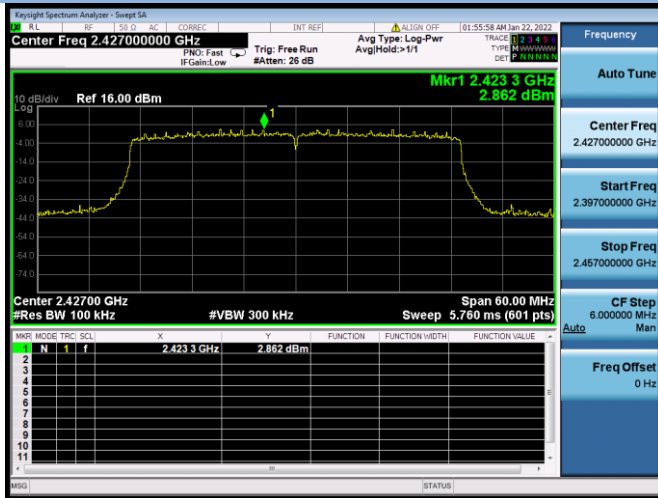

802.11ax-20 MHz CHANNEL 10, Reference level

802.11ax-20 MHz CHANNEL 10, Band Edge

802.11ax-20 MHz CHANNEL 11, Carrier level

802.11ax-20 MHz CHANNEL 11, Reference level

802.11ax-20 MHz CHANNEL 11, Band Edge

802.11ax-40 MHz CHANNEL 3, Carrier level

802.11ax-40 MHz CHANNEL 3, Reference level

802.11ax-40 MHz CHANNEL 3, Band Edge

802.11ax-40 MHz CHANNEL 4, Carrier level

802.11ax-40 MHz CHANNEL 4, Reference level

802.11ax-40 MHz CHANNEL 4, Band Edge

802.11ax-40 MHz CHANNEL 7, Carrier level