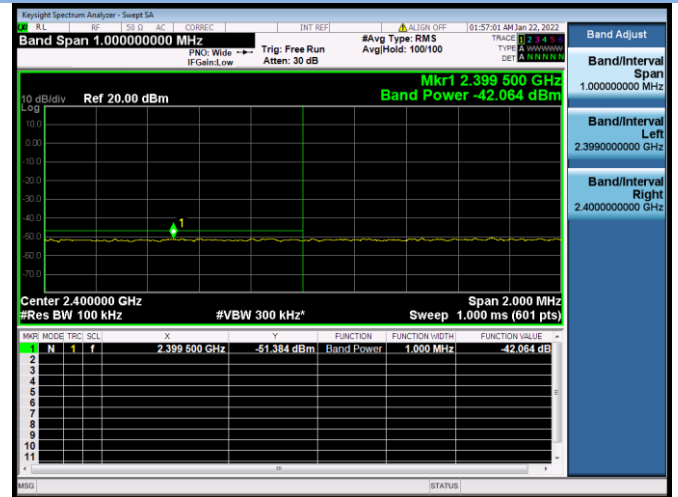

802.11ax-20 MHz CHANNEL 10, Reference level

802.11ax-20 MHz CHANNEL 10, Band Edge

802.11ax-20 MHz CHANNEL 11, Carrier level

802.11ax-20 MHz CHANNEL 11, Reference level

802.11ax-20 MHz CHANNEL 11, Band Edge

802.11ax-40 MHz CHANNEL 3, Carrier level

802.11ax-40 MHz CHANNEL 3, Reference level

802.11ax-40 MHz CHANNEL 3, Band Edge

802.11ax-40 MHz CHANNEL 4, Carrier level

802.11ax-40 MHz CHANNEL 4, Reference level

802.11ax-40 MHz CHANNEL 4, Band Edge

802.11ax-40 MHz CHANNEL 7, Carrier level