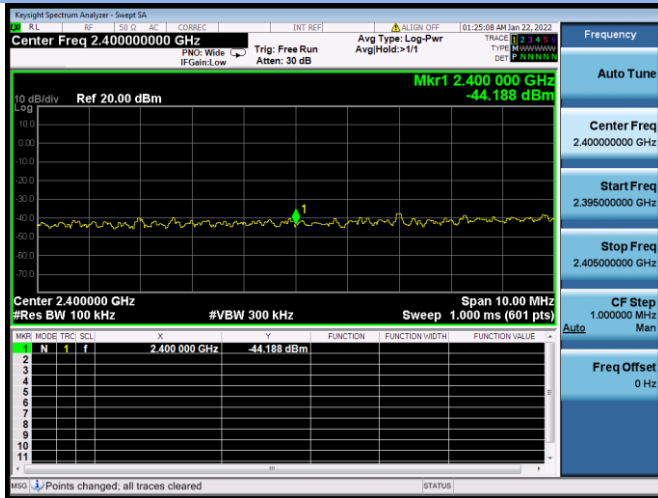

802.11n-40 MHz CHANNEL 9, Band Edge

VHT(20 MHz) CHANNEL 1, Carrier level

VHT(20 MHz) CHANNEL 1, Reference level

VHT(20 MHz) CHANNEL 1, Band Edge

VHT(20 MHz) CHANNEL 11, Carrier level

VHT(20 MHz) CHANNEL 11, Reference level

VHT(40 MHz) CHANNEL 3, Carrier level

VHT(40 MHz) CHANNEL 3, Reference level

VHT(40 MHz) CHANNEL 3, Band Edge

VHT(40 MHz) CHANNEL 4, Carrier level

VHT(40 MHz) CHANNEL 4, Reference level

VHT(40 MHz) CHANNEL 4, Band Edge

VHT(40 MHz) CHANNEL 7, Carrier level

VHT(40 MHz) CHANNEL 7, Reference level

VHT(40 MHz) CHANNEL 7, Band Edge

VHT(40 MHz) CHANNEL 8, Carrier level

VHT(40 MHz) CHANNEL 8, Reference level

VHT(40 MHz) CHANNEL 8, Band Edge