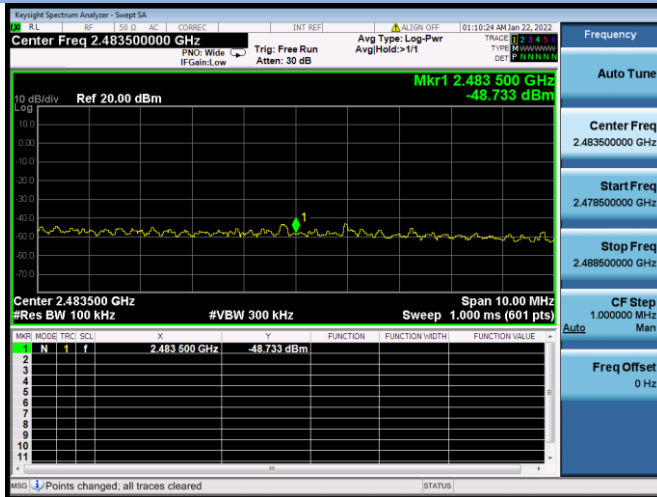

802.11n-40 MHz CHANNEL 4, Reference level

802.11n-40 MHz CHANNEL 4, Band Edge

802.11n-40 MHz CHANNEL 8, Carrier level

802.11n-40 MHz CHANNEL 8, Reference level

802.11n-40 MHz CHANNEL 9, Carrier level

802.11n-40 MHz CHANNEL 9, Reference level

802.11n-40 MHz CHANNEL 9, Band Edge

VHT(20 MHz) CHANNEL 1, Carrier level

VHT(20 MHz) CHANNEL 1, Reference level

VHT(20 MHz) CHANNEL 1, Band Edge

VHT(20 MHz) CHANNEL 11, Carrier level

VHT(20 MHz) CHANNEL 11, Reference level

VHT(40 MHz) CHANNEL 3, Carrier level

VHT(40 MHz) CHANNEL 3, Reference level

VHT(40 MHz) CHANNEL 3, Band Edge

VHT(40 MHz) CHANNEL 4, Carrier level

VHT(40 MHz) CHANNEL 4, Reference level

VHT(40 MHz) CHANNEL 4, Band Edge