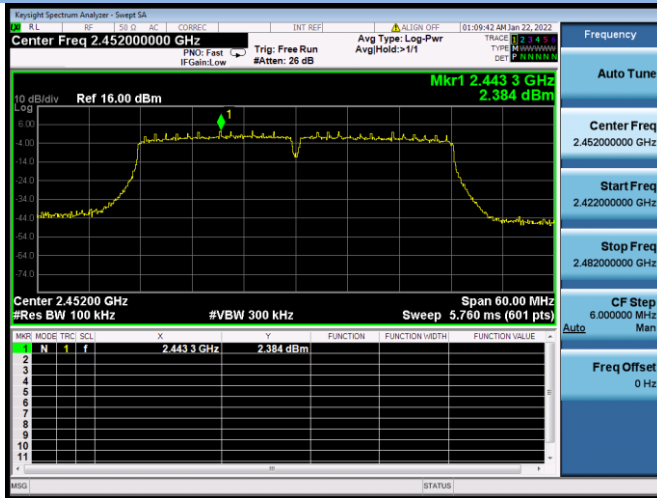

802.11n-40 MHz CHANNEL 4, Reference level

802.11n-40 MHz CHANNEL 4, Band Edge

802.11n-40 MHz CHANNEL 8, Carrier level

802.11n-40 MHz CHANNEL 8, Reference level

802.11n-40 MHz CHANNEL 9, Carrier level

802.11n-40 MHz CHANNEL 9, Reference level

802.11n-40 MHz CHANNEL 9, Band Edge

VHT(20 MHz) CHANNEL 1, Carrier level

VHT(20 MHz) CHANNEL 1, Reference level

VHT(20 MHz) CHANNEL 1, Band Edge

VHT(20 MHz) CHANNEL 11, Carrier level

VHT(20 MHz) CHANNEL 11, Reference level

VHT(40 MHz) CHANNEL 3, Carrier level

VHT(40 MHz) CHANNEL 3, Reference level

VHT(40 MHz) CHANNEL 3, Band Edge

VHT(40 MHz) CHANNEL 4, Carrier level

VHT(40 MHz) CHANNEL 4, Reference level

VHT(40 MHz) CHANNEL 4, Band Edge