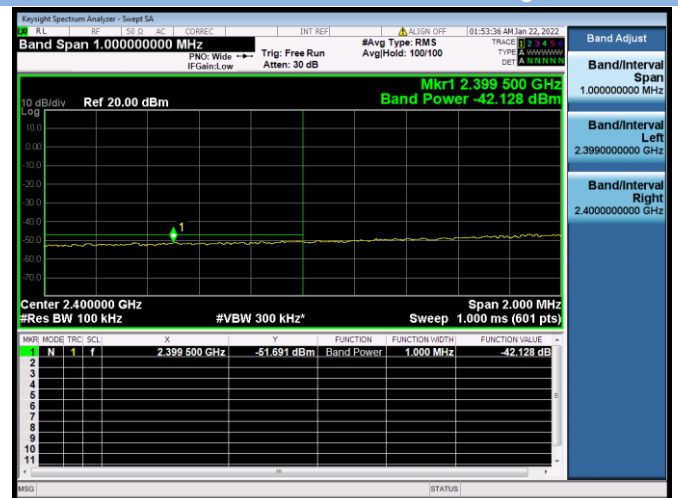

VHT(40 MHz) CHANNEL 9, Carrier level

VHT(40 MHz) CHANNEL 9, Reference level

VHT(40 MHz) CHANNEL 9, Band Edge

802.11ax-20 MHz CHANNEL 1, Carrier level

802.11ax-20 MHz CHANNEL 1, Reference level

802.11ax-20 MHz CHANNEL 10, Carrier level

802.11ax-20 MHz CHANNEL 10, Reference level

802.11ax-20 MHz CHANNEL 10, Band Edge

802.11ax-20 MHz CHANNEL 11, Carrier level

802.11ax-20 MHz CHANNEL 11, Reference level

802.11ax-20 MHz CHANNEL 11, Band Edge

802.11ax-40 MHz CHANNEL 3, Carrier level

802.11ax-40 MHz CHANNEL 3, Reference level

802.11ax-40 MHz CHANNEL 3, Band Edge

802.11ax-40 MHz CHANNEL 4, Carrier level

802.11ax-40 MHz CHANNEL 4, Reference level