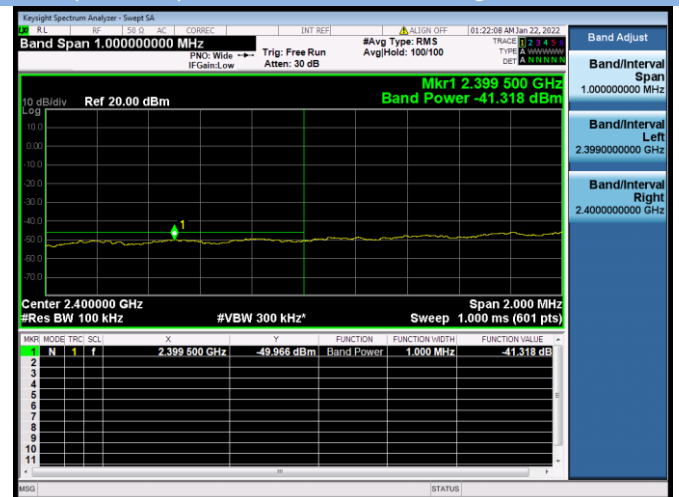

802.11n-40 MHz CHANNEL 9, Band Edge

VHT(20 MHz) CHANNEL 1, Carrier level

VHT(20 MHz) CHANNEL 1, Reference level

VHT(20 MHz) CHANNEL 1, Band Edge

VHT(20 MHz) CHANNEL 11, Carrier level

VHT(20 MHz) CHANNEL 11, Reference level

VHT(40 MHz) CHANNEL 3, Carrier level

VHT(40 MHz) CHANNEL 3, Reference level

VHT(40 MHz) CHANNEL 3, Band Edge

VHT(40 MHz) CHANNEL 4, Carrier level

VHT(40 MHz) CHANNEL 4, Reference level

VHT(40 MHz) CHANNEL 4, Band Edge