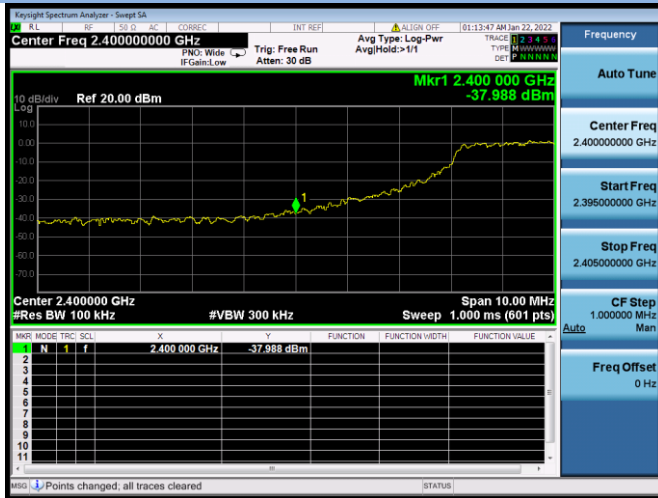

802.11n-40 MHz CHANNEL 4, Reference level

802.11n-40 MHz CHANNEL 4, Band Edge

802.11n-40 MHz CHANNEL 8, Carrier level

802.11n-40 MHz CHANNEL 8, Reference level

802.11n-40 MHz CHANNEL 9, Carrier level

802.11n-40 MHz CHANNEL 9, Reference level

802.11n-40 MHz CHANNEL 9, Band Edge

VHT(20 MHz) CHANNEL 1, Carrier level

VHT(20 MHz) CHANNEL 1, Reference level

VHT(20 MHz) CHANNEL 1, Band Edge

VHT(20 MHz) CHANNEL 11, Carrier level

VHT(20 MHz) CHANNEL 11, Reference level

VHT(40 MHz) CHANNEL 3, Carrier level

VHT(40 MHz) CHANNEL 3, Reference level

VHT(40 MHz) CHANNEL 3, Band Edge

VHT(40 MHz) CHANNEL 4, Carrier level

VHT(40 MHz) CHANNEL 4, Reference level

VHT(40 MHz) CHANNEL 4, Band Edge