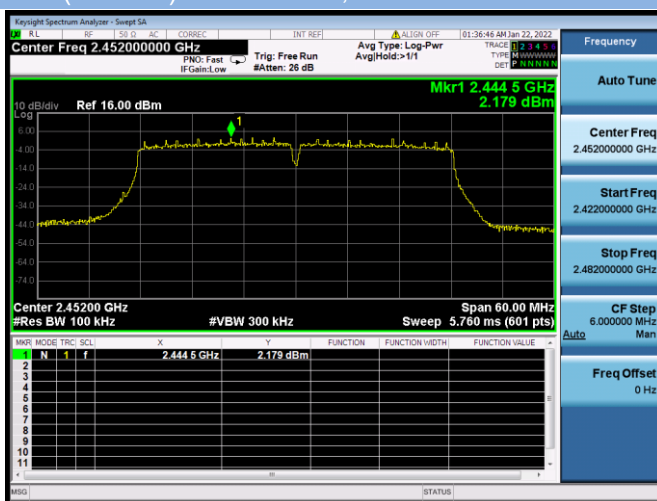

VHT(40 MHz) CHANNEL 7, Carrier level

VHT(40 MHz) CHANNEL 7, Reference level

VHT(40 MHz) CHANNEL 7, Band Edge

VHT(40 MHz) CHANNEL 8, Carrier level

VHT(40 MHz) CHANNEL 8, Reference level

VHT(40 MHz) CHANNEL 8, Band Edge

VHT(40 MHz) CHANNEL 9, Carrier level

VHT(40 MHz) CHANNEL 9, Reference level

VHT(40 MHz) CHANNEL 9, Band Edge

802.11ax-20 MHz CHANNEL 1, Carrier level

802.11ax-20 MHz CHANNEL 1, Reference level

802.11ax-20 MHz CHANNEL 10, Carrier level