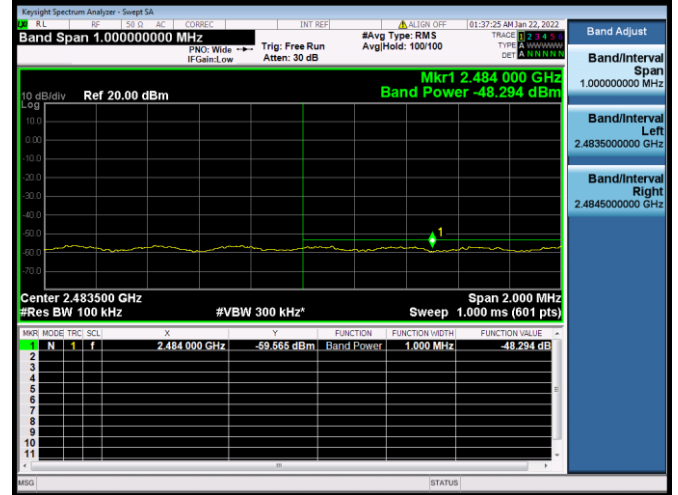

VHT(40 MHz) CHANNEL 9, Carrier level

VHT(40 MHz) CHANNEL 9, Reference level

VHT(40 MHz) CHANNEL 9, Band Edge

802.11ax-20 MHz CHANNEL 1, Carrier level

802.11ax-20 MHz CHANNEL 1, Reference level

802.11ax-20 MHz CHANNEL 10, Carrier level

802.11ax-20 MHz CHANNEL 10, Reference level

802.11ax-20 MHz CHANNEL 10, Band Edge

802.11ax-20 MHz CHANNEL 11, Carrier level

802.11ax-20 MHz CHANNEL 11, Reference level

802.11ax-20 MHz CHANNEL 11, Band Edge