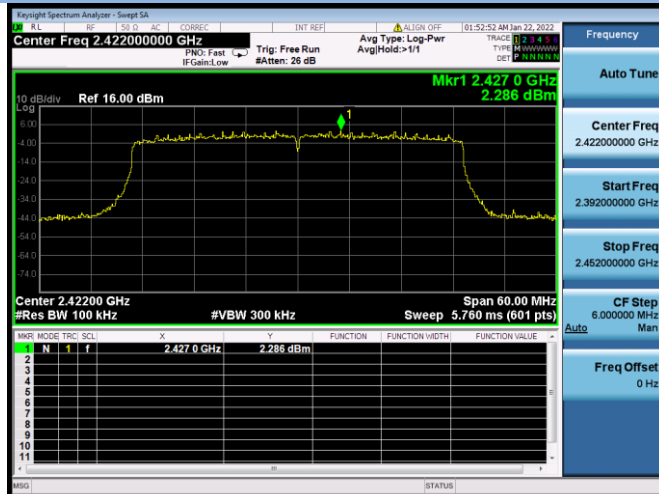

VHT(40 MHz) CHANNEL 9, Carrier level

VHT(40 MHz) CHANNEL 9, Reference level

VHT(40 MHz) CHANNEL 9, Band Edge

802.11ax-20 MHz CHANNEL 1, Carrier level

802.11ax-20 MHz CHANNEL 1, Reference level

802.11ax-20 MHz CHANNEL 10, Carrier level

802.11ax-20 MHz CHANNEL 10, Reference level

802.11ax-20 MHz CHANNEL 10, Band Edge

802.11ax-20 MHz CHANNEL 11, Carrier level

802.11ax-20 MHz CHANNEL 11, Reference level

802.11ax-20 MHz CHANNEL 11, Band Edge

802.11ax-40 MHz CHANNEL 3, Carrier level

802.11ax-40 MHz CHANNEL 3, Reference level

802.11ax-40 MHz CHANNEL 3, Band Edge

802.11ax-40 MHz CHANNEL 4, Carrier level

802.11ax-40 MHz CHANNEL 4, Reference level