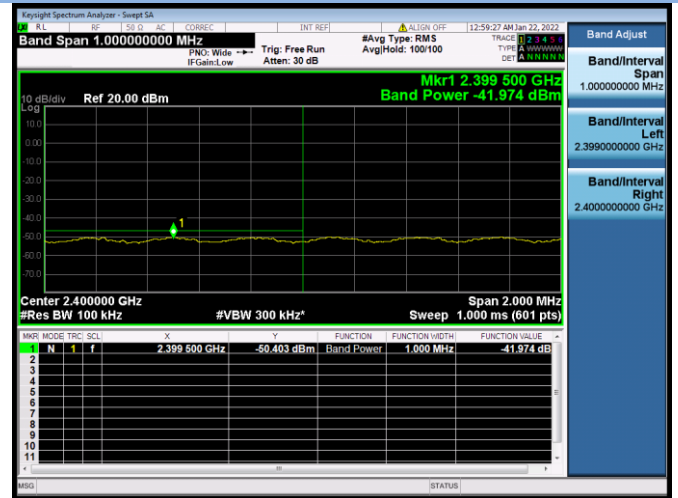

802.11n-40 MHz CHANNEL 4, Reference level

802.11n-40 MHz CHANNEL 4, Band Edge

802.11n-40 MHz CHANNEL 8, Carrier level

802.11n-40 MHz CHANNEL 8, Reference level

802.11n-40 MHz CHANNEL 9, Carrier level

802.11n-40 MHz CHANNEL 9, Reference level

802.11n-40 MHz CHANNEL 9, Band Edge

VHT(20 MHz) CHANNEL 1, Carrier level

VHT(20 MHz) CHANNEL 1, Reference level

VHT(20 MHz) CHANNEL 1, Band Edge

VHT(20 MHz) CHANNEL 11, Carrier level

VHT(20 MHz) CHANNEL 11, Reference level