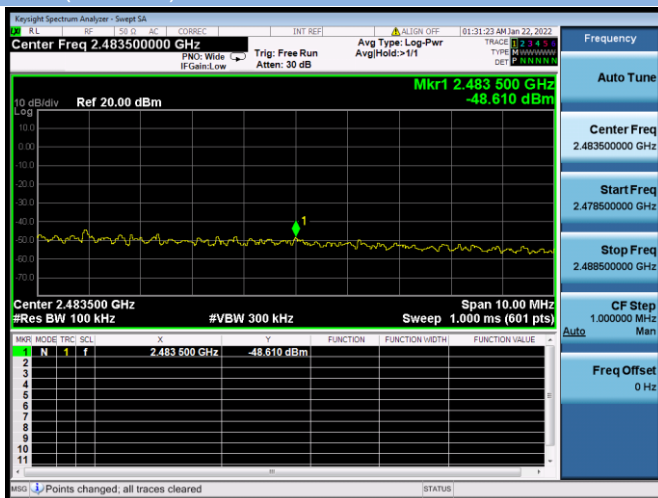

802.11n-40 MHz CHANNEL 9, Band Edge

VHT(20 MHz) CHANNEL 1, Carrier level

VHT(20 MHz) CHANNEL 1, Reference level

VHT(20 MHz) CHANNEL 1, Band Edge

VHT(20 MHz) CHANNEL 11, Carrier level

VHT(20 MHz) CHANNEL 11, Reference level

VHT(40 MHz) CHANNEL 3, Carrier level

VHT(40 MHz) CHANNEL 3, Reference level

VHT(40 MHz) CHANNEL 3, Band Edge

VHT(40 MHz) CHANNEL 4, Carrier level

VHT(40 MHz) CHANNEL 4, Reference level

VHT(40 MHz) CHANNEL 4, Band Edge

VHT(40 MHz) CHANNEL 7, Carrier level

VHT(40 MHz) CHANNEL 7, Reference level

VHT(40 MHz) CHANNEL 7, Band Edge

VHT(40 MHz) CHANNEL 8, Carrier level

VHT(40 MHz) CHANNEL 8, Reference level

VHT(40 MHz) CHANNEL 8, Band Edge