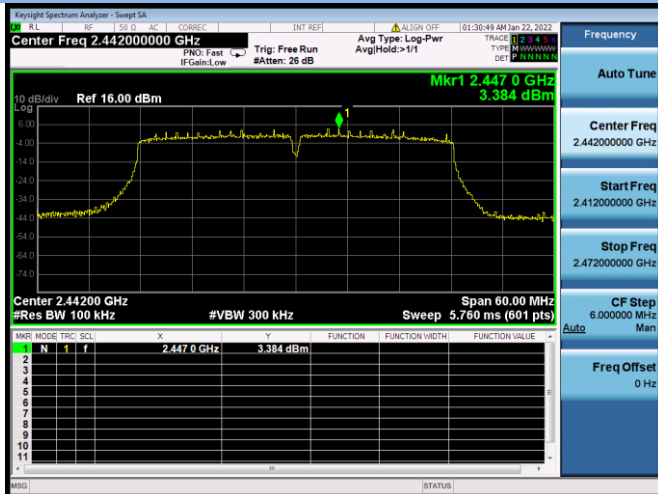

802.11n-40 MHz CHANNEL 9, Band Edge

VHT(20 MHz) CHANNEL 1, Carrier level

VHT(20 MHz) CHANNEL 1, Reference level

VHT(20 MHz) CHANNEL 1, Band Edge

VHT(20 MHz) CHANNEL 11, Carrier level

VHT(20 MHz) CHANNEL 11, Reference level

VHT(40 MHz) CHANNEL 3, Carrier level

VHT(40 MHz) CHANNEL 3, Reference level

VHT(40 MHz) CHANNEL 3, Band Edge

VHT(40 MHz) CHANNEL 4, Carrier level

VHT(40 MHz) CHANNEL 4, Reference level

VHT(40 MHz) CHANNEL 4, Band Edge

VHT(40 MHz) CHANNEL 7, Carrier level

VHT(40 MHz) CHANNEL 7, Reference level

VHT(40 MHz) CHANNEL 7, Band Edge

VHT(40 MHz) CHANNEL 8, Carrier level

VHT(40 MHz) CHANNEL 8, Reference level

VHT(40 MHz) CHANNEL 8, Band Edge