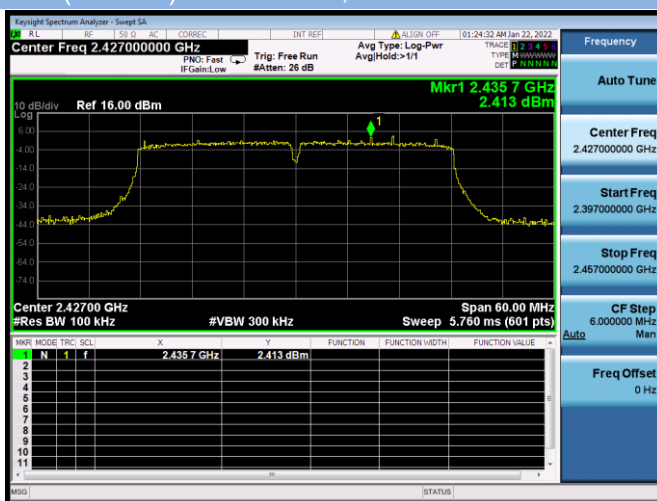

802.11n-40 MHz CHANNEL 9, Band Edge

VHT(20 MHz) CHANNEL 1, Carrier level

VHT(20 MHz) CHANNEL 1, Reference level

VHT(20 MHz) CHANNEL 1, Band Edge

VHT(20 MHz) CHANNEL 11, Carrier level

VHT(20 MHz) CHANNEL 11, Reference level

VHT(40 MHz) CHANNEL 3, Carrier level

VHT(40 MHz) CHANNEL 3, Reference level

VHT(40 MHz) CHANNEL 3, Band Edge

VHT(40 MHz) CHANNEL 4, Carrier level

VHT(40 MHz) CHANNEL 4, Reference level

VHT(40 MHz) CHANNEL 4, Band Edge

VHT(40 MHz) CHANNEL 7, Carrier level

VHT(40 MHz) CHANNEL 7, Reference level

VHT(40 MHz) CHANNEL 7, Band Edge

VHT(40 MHz) CHANNEL 8, Carrier level

VHT(40 MHz) CHANNEL 8, Reference level

VHT(40 MHz) CHANNEL 8, Band Edge