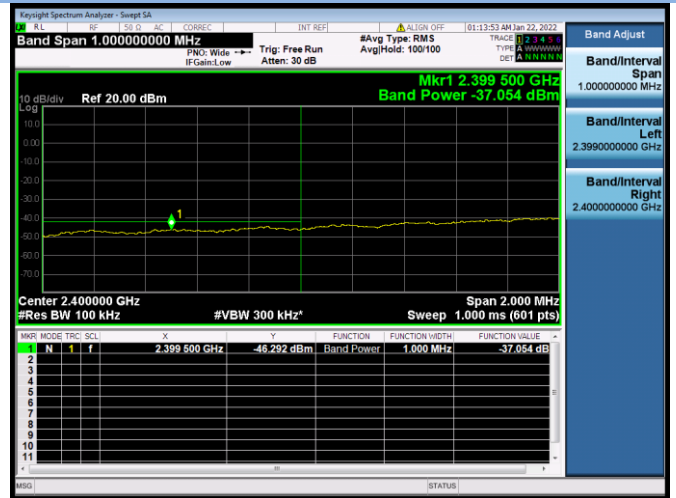

802.11n-40 MHz CHANNEL 9, Band Edge

VHT(20 MHz) CHANNEL 1, Carrier level

VHT(20 MHz) CHANNEL 1, Reference level

VHT(20 MHz) CHANNEL 1, Band Edge

VHT(20 MHz) CHANNEL 11, Carrier level

VHT(20 MHz) CHANNEL 11, Reference level

VHT(40 MHz) CHANNEL 3, Carrier level

VHT(40 MHz) CHANNEL 3, Reference level

VHT(40 MHz) CHANNEL 3, Band Edge

VHT(40 MHz) CHANNEL 4, Carrier level

VHT(40 MHz) CHANNEL 4, Reference level

VHT(40 MHz) CHANNEL 4, Band Edge