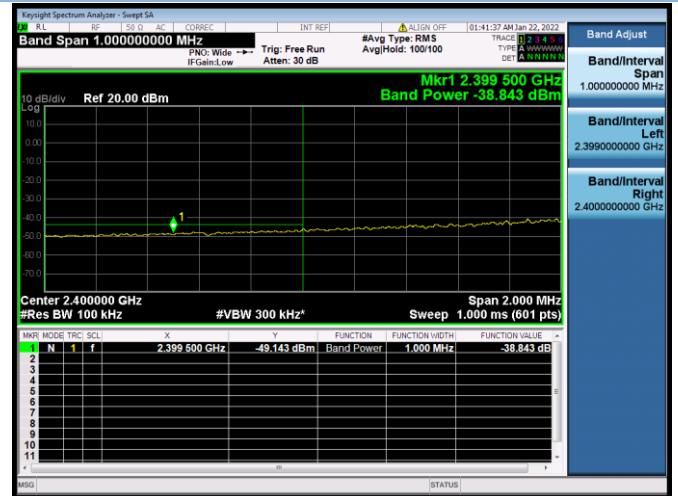

VHT(40 MHz) CHANNEL 9, Carrier level

VHT(40 MHz) CHANNEL 9, Reference level

VHT(40 MHz) CHANNEL 9, Band Edge

802.11ax-20 MHz CHANNEL 1, Carrier level

802.11ax-20 MHz CHANNEL 1, Reference level

802.11ax-20 MHz CHANNEL 10, Carrier level

802.11ax-20 MHz CHANNEL 10, Reference level

802.11ax-20 MHz CHANNEL 10, Band Edge

802.11ax-20 MHz CHANNEL 11, Carrier level

802.11ax-20 MHz CHANNEL 11, Reference level

802.11ax-20 MHz CHANNEL 11, Band Edge