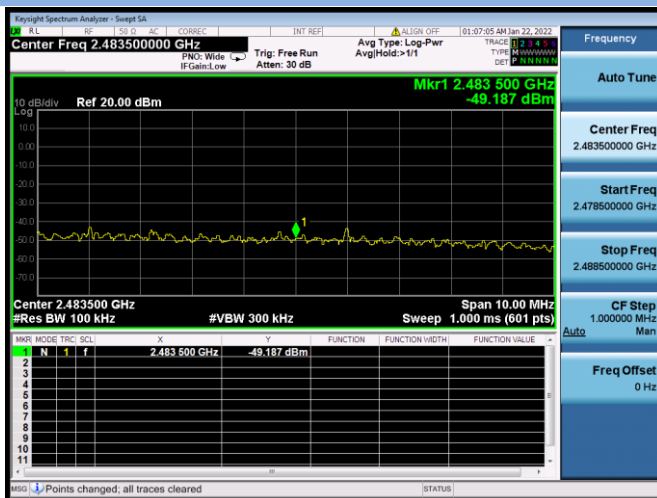

802.11n-40 MHz CHANNEL 4, Reference level

802.11n-40 MHz CHANNEL 4, Band Edge

802.11n-40 MHz CHANNEL 8, Carrier level

802.11n-40 MHz CHANNEL 8, Reference level

802.11n-40 MHz CHANNEL 9, Carrier level

802.11n-40 MHz CHANNEL 9, Reference level

802.11n-40 MHz CHANNEL 9, Band Edge

VHT(20 MHz) CHANNEL 1, Carrier level

VHT(20 MHz) CHANNEL 1, Reference level

VHT(20 MHz) CHANNEL 1, Band Edge

VHT(20 MHz) CHANNEL 11, Carrier level

VHT(20 MHz) CHANNEL 11, Reference level

VHT(40 MHz) CHANNEL 3, Carrier level

VHT(40 MHz) CHANNEL 3, Reference level

VHT(40 MHz) CHANNEL 3, Band Edge

VHT(40 MHz) CHANNEL 4, Carrier level

VHT(40 MHz) CHANNEL 4, Reference level

VHT(40 MHz) CHANNEL 4, Band Edge