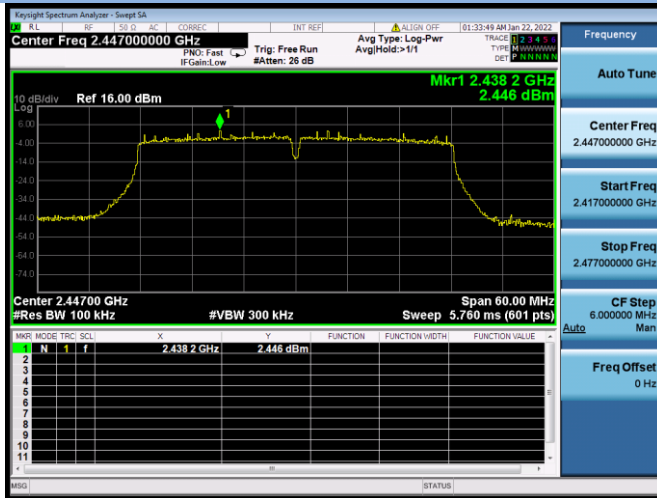

VHT(40 MHz) CHANNEL 7, Carrier level

VHT(40 MHz) CHANNEL 7, Reference level

VHT(40 MHz) CHANNEL 7, Band Edge

VHT(40 MHz) CHANNEL 8, Carrier level

VHT(40 MHz) CHANNEL 8, Reference level

VHT(40 MHz) CHANNEL 8, Band Edge

VHT(40 MHz) CHANNEL 9, Carrier level

VHT(40 MHz) CHANNEL 9, Reference level

VHT(40 MHz) CHANNEL 9, Band Edge

802.11ax-20 MHz CHANNEL 1, Carrier level

802.11ax-20 MHz CHANNEL 1, Reference level

802.11ax-20 MHz CHANNEL 10, Carrier level