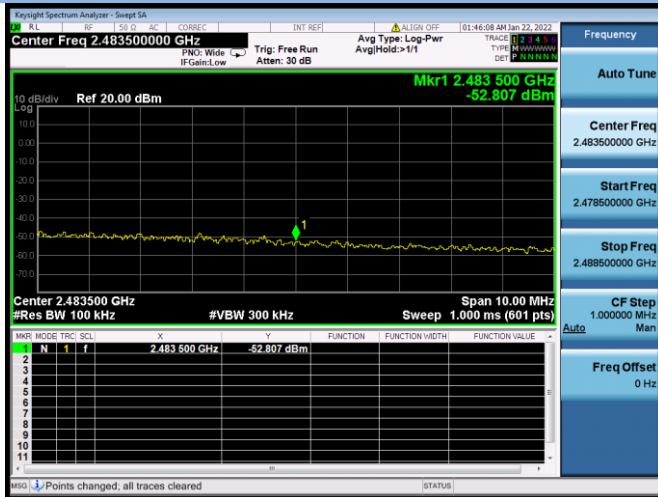

VHT(40 MHz) CHANNEL 9, Carrier level

VHT(40 MHz) CHANNEL 9, Reference level

VHT(40 MHz) CHANNEL 9, Band Edge

802.11ax-20 MHz CHANNEL 1, Carrier level

802.11ax-20 MHz CHANNEL 1, Reference level

802.11ax-20 MHz CHANNEL 10, Carrier level

802.11ax-20 MHz CHANNEL 10, Reference level

802.11ax-20 MHz CHANNEL 10, Band Edge

802.11ax-20 MHz CHANNEL 11, Carrier level

802.11ax-20 MHz CHANNEL 11, Reference level

802.11ax-20 MHz CHANNEL 11, Band Edge