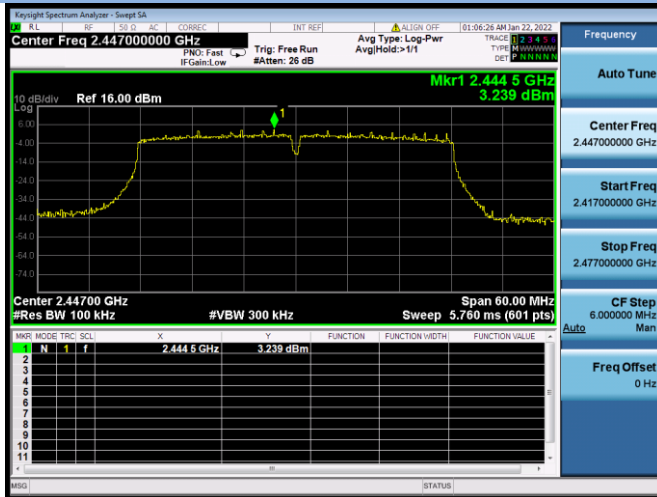

802.11n-40 MHz CHANNEL 4, Reference level

802.11n-40 MHz CHANNEL 4, Band Edge

802.11n-40 MHz CHANNEL 8, Carrier level

802.11n-40 MHz CHANNEL 8, Reference level

802.11n-40 MHz CHANNEL 9, Carrier level

802.11n-40 MHz CHANNEL 9, Reference level

802.11n-40 MHz CHANNEL 9, Band Edge

VHT(20 MHz) CHANNEL 1, Carrier level

VHT(20 MHz) CHANNEL 1, Reference level

VHT(20 MHz) CHANNEL 1, Band Edge

VHT(20 MHz) CHANNEL 11, Carrier level

VHT(20 MHz) CHANNEL 11, Reference level

VHT(40 MHz) CHANNEL 3, Carrier level

VHT(40 MHz) CHANNEL 3, Reference level

VHT(40 MHz) CHANNEL 3, Band Edge

VHT(40 MHz) CHANNEL 4, Carrier level

VHT(40 MHz) CHANNEL 4, Reference level

VHT(40 MHz) CHANNEL 4, Band Edge