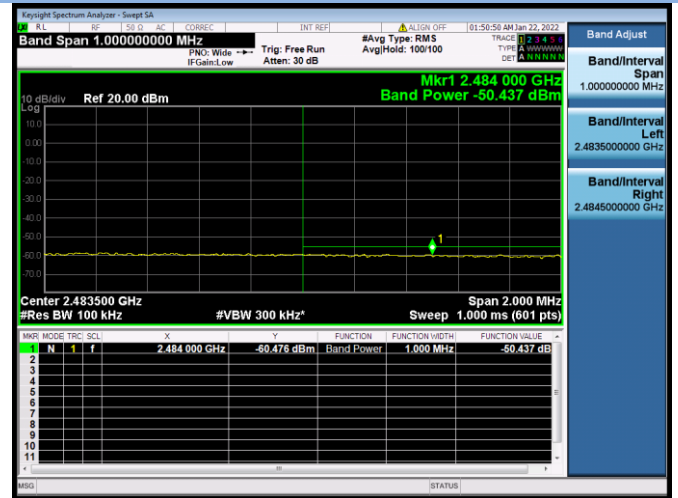

802.11ax-20 MHz CHANNEL 10, Reference level

802.11ax-20 MHz CHANNEL 10, Band Edge

802.11ax-20 MHz CHANNEL 11, Carrier level

802.11ax-20 MHz CHANNEL 11, Reference level

802.11ax-20 MHz CHANNEL 11, Band Edge

802.11ax-40 MHz CHANNEL 3, Carrier level

802.11ax-40 MHz CHANNEL 3, Reference level

802.11ax-40 MHz CHANNEL 3, Band Edge

802.11ax-40 MHz CHANNEL 4, Carrier level

802.11ax-40 MHz CHANNEL 4, Reference level