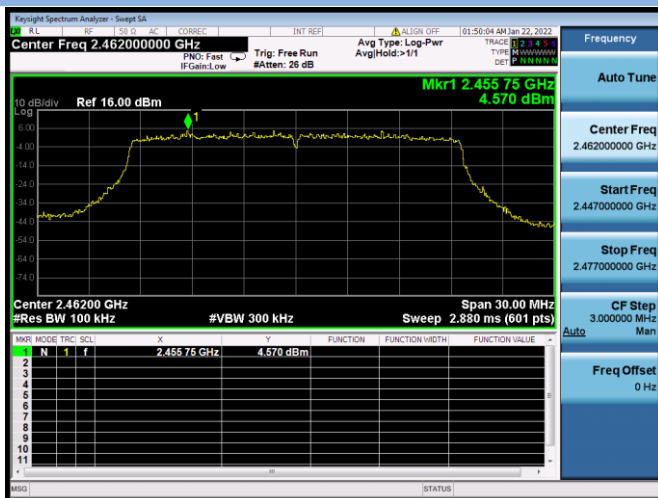

VHT(40 MHz) CHANNEL 9, Carrier level

VHT(40 MHz) CHANNEL 9, Reference level

VHT(40 MHz) CHANNEL 9, Band Edge

802.11ax-20 MHz CHANNEL 1, Carrier level

802.11ax-20 MHz CHANNEL 1, Reference level

802.11ax-20 MHz CHANNEL 10, Carrier level

802.11ax-20 MHz CHANNEL 10, Reference level

802.11ax-20 MHz CHANNEL 10, Band Edge

802.11ax-20 MHz CHANNEL 11, Carrier level

802.11ax-20 MHz CHANNEL 11, Reference level

802.11ax-20 MHz CHANNEL 11, Band Edge