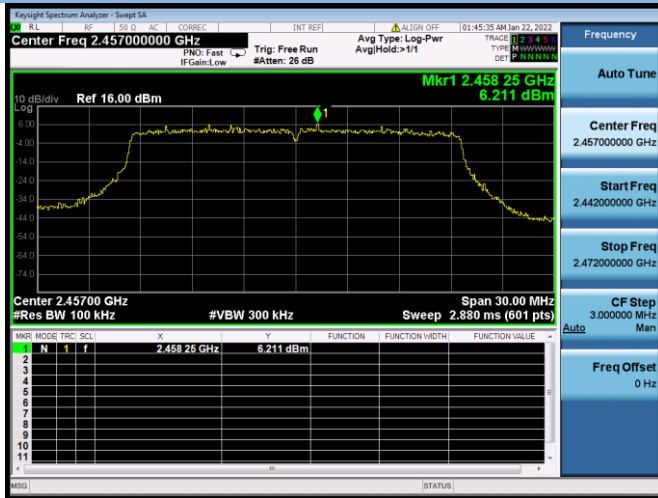

VHT(40 MHz) CHANNEL 9, Carrier level

VHT(40 MHz) CHANNEL 9, Reference level

VHT(40 MHz) CHANNEL 9, Band Edge

802.11ax-20 MHz CHANNEL 1, Carrier level

802.11ax-20 MHz CHANNEL 1, Reference level

802.11ax-20 MHz CHANNEL 10, Carrier level

802.11ax-20 MHz CHANNEL 10, Reference level

802.11ax-20 MHz CHANNEL 10, Band Edge

802.11ax-20 MHz CHANNEL 11, Carrier level

802.11ax-20 MHz CHANNEL 11, Reference level

802.11ax-20 MHz CHANNEL 11, Band Edge