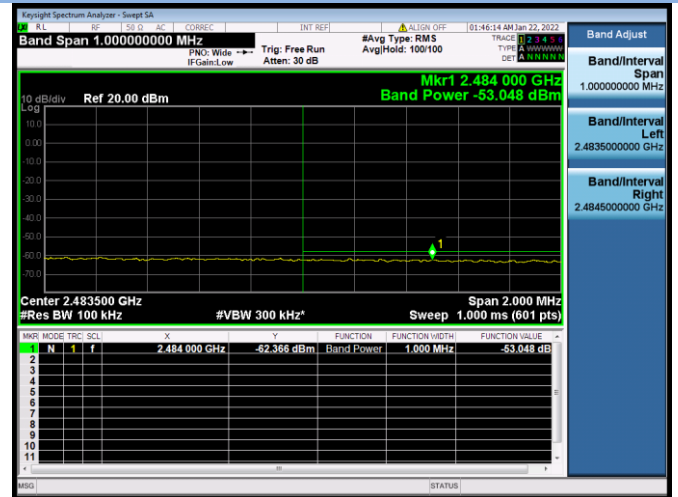

VHT(40 MHz) CHANNEL 9, Carrier level

VHT(40 MHz) CHANNEL 9, Reference level

VHT(40 MHz) CHANNEL 9, Band Edge

802.11ax-20 MHz CHANNEL 1, Carrier level

802.11ax-20 MHz CHANNEL 1, Reference level

802.11ax-20 MHz CHANNEL 10, Carrier level

802.11ax-20 MHz CHANNEL 10, Reference level

802.11ax-20 MHz CHANNEL 10, Band Edge

802.11ax-20 MHz CHANNEL 11, Carrier level

802.11ax-20 MHz CHANNEL 11, Reference level

802.11ax-20 MHz CHANNEL 11, Band Edge