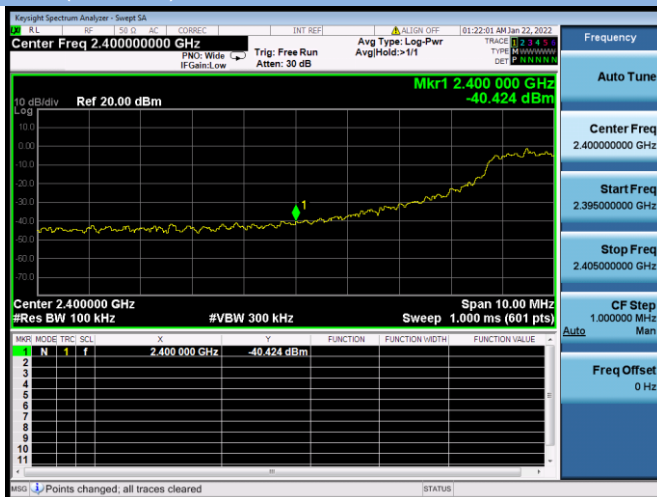

802.11n-40 MHz CHANNEL 4, Reference level

802.11n-40 MHz CHANNEL 4, Band Edge

802.11n-40 MHz CHANNEL 8, Carrier level

802.11n-40 MHz CHANNEL 8, Reference level

802.11n-40 MHz CHANNEL 9, Carrier level

802.11n-40 MHz CHANNEL 9, Reference level

802.11n-40 MHz CHANNEL 9, Band Edge

VHT(20 MHz) CHANNEL 1, Carrier level

VHT(20 MHz) CHANNEL 1, Reference level

VHT(20 MHz) CHANNEL 1, Band Edge

VHT(20 MHz) CHANNEL 11, Carrier level

VHT(20 MHz) CHANNEL 11, Reference level

VHT(40 MHz) CHANNEL 3, Carrier level

VHT(40 MHz) CHANNEL 3, Reference level

VHT(40 MHz) CHANNEL 3, Band Edge

VHT(40 MHz) CHANNEL 4, Carrier level

VHT(40 MHz) CHANNEL 4, Reference level

VHT(40 MHz) CHANNEL 4, Band Edge