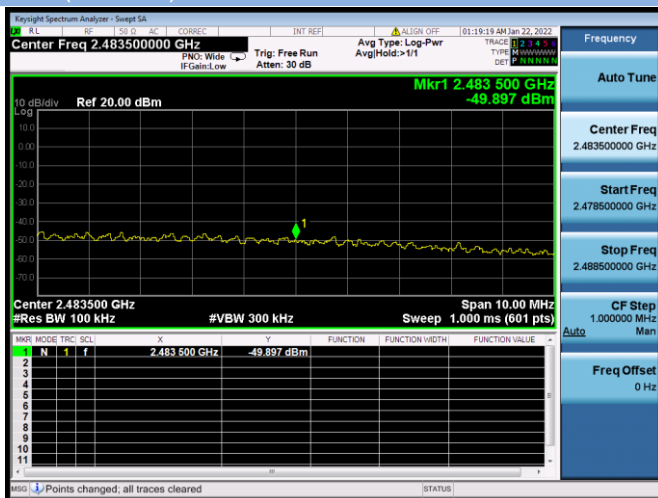

802.11n-40 MHz CHANNEL 4, Reference level

802.11n-40 MHz CHANNEL 4, Band Edge

802.11n-40 MHz CHANNEL 8, Carrier level

802.11n-40 MHz CHANNEL 8, Reference level

802.11n-40 MHz CHANNEL 9, Carrier level

802.11n-40 MHz CHANNEL 9, Reference level

802.11n-40 MHz CHANNEL 9, Band Edge

VHT(20 MHz) CHANNEL 1, Carrier level

VHT(20 MHz) CHANNEL 1, Reference level

VHT(20 MHz) CHANNEL 1, Band Edge

VHT(20 MHz) CHANNEL 11, Carrier level

VHT(20 MHz) CHANNEL 11, Reference level

VHT(40 MHz) CHANNEL 3, Carrier level

VHT(40 MHz) CHANNEL 3, Reference level

VHT(40 MHz) CHANNEL 3, Band Edge

VHT(40 MHz) CHANNEL 4, Carrier level

VHT(40 MHz) CHANNEL 4, Reference level

VHT(40 MHz) CHANNEL 4, Band Edge