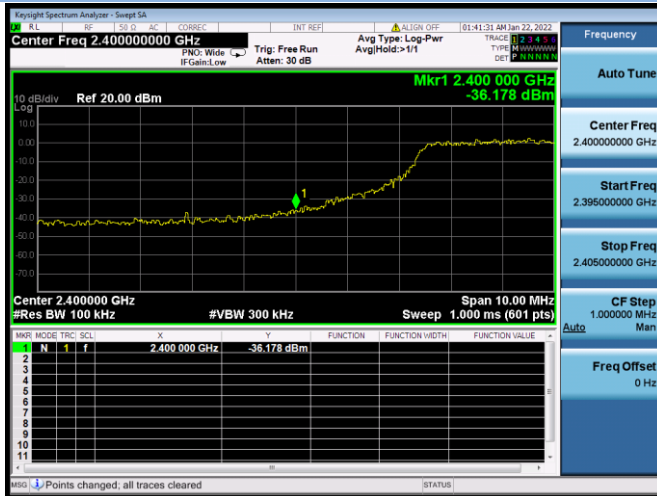

VHT(40 MHz) CHANNEL 9, Carrier level

VHT(40 MHz) CHANNEL 9, Reference level

VHT(40 MHz) CHANNEL 9, Band Edge

802.11ax-20 MHz CHANNEL 1, Carrier level

802.11ax-20 MHz CHANNEL 1, Reference level

802.11ax-20 MHz CHANNEL 10, Carrier level

802.11ax-20 MHz CHANNEL 10, Reference level

802.11ax-20 MHz CHANNEL 10, Band Edge

802.11ax-20 MHz CHANNEL 11, Carrier level

802.11ax-20 MHz CHANNEL 11, Reference level

802.11ax-20 MHz CHANNEL 11, Band Edge