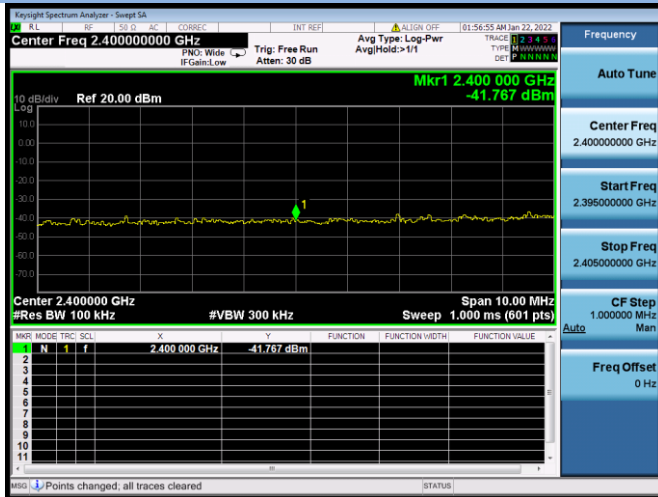

802.11ax-20 MHz CHANNEL 10, Reference level

802.11ax-20 MHz CHANNEL 10, Band Edge

802.11ax-20 MHz CHANNEL 11, Carrier level

802.11ax-20 MHz CHANNEL 11, Reference level

802.11ax-20 MHz CHANNEL 11, Band Edge

802.11ax-40 MHz CHANNEL 3, Carrier level

802.11ax-40 MHz CHANNEL 3, Reference level

802.11ax-40 MHz CHANNEL 3, Band Edge

802.11ax-40 MHz CHANNEL 4, Carrier level

802.11ax-40 MHz CHANNEL 4, Reference level

802.11ax-40 MHz CHANNEL 4, Band Edge

802.11ax-40 MHz CHANNEL 7, Carrier level