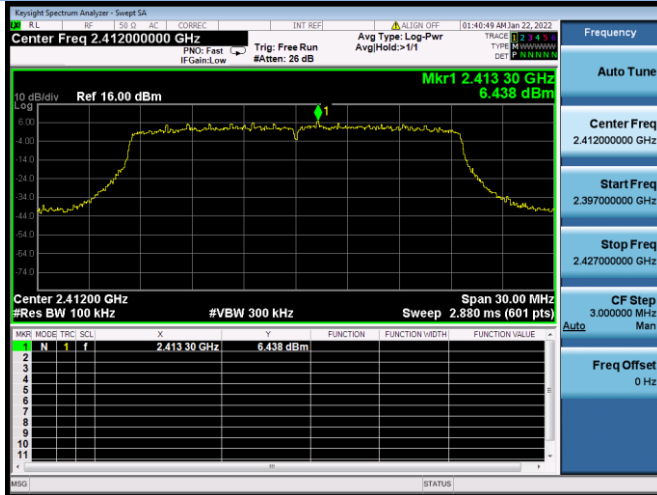

VHT(40 MHz) CHANNEL 9, Carrier level

VHT(40 MHz) CHANNEL 9, Reference level

VHT(40 MHz) CHANNEL 9, Band Edge

802.11ax-20 MHz CHANNEL 1, Carrier level

802.11ax-20 MHz CHANNEL 1, Reference level

802.11ax-20 MHz CHANNEL 10, Carrier level

802.11ax-20 MHz CHANNEL 10, Reference level

802.11ax-20 MHz CHANNEL 10, Band Edge

802.11ax-20 MHz CHANNEL 11, Carrier level

802.11ax-20 MHz CHANNEL 11, Reference level

802.11ax-20 MHz CHANNEL 11, Band Edge