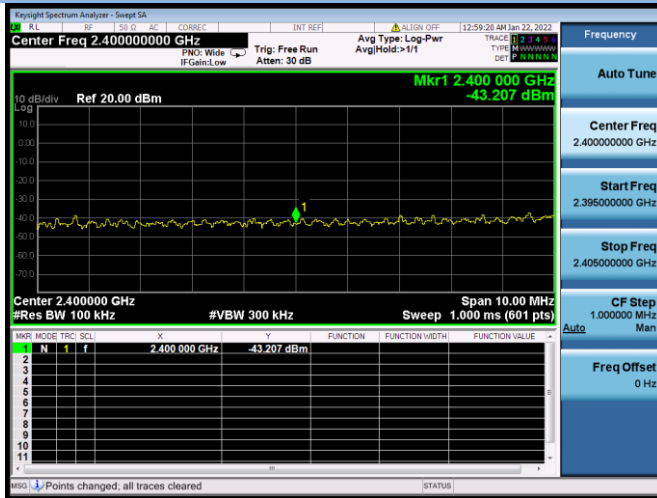

802.11n-40 MHz CHANNEL 4, Reference level

802.11n-40 MHz CHANNEL 4, Band Edge

802.11n-40 MHz CHANNEL 8, Carrier level

802.11n-40 MHz CHANNEL 8, Reference level

802.11n-40 MHz CHANNEL 9, Carrier level

802.11n-40 MHz CHANNEL 9, Reference level

802.11n-40 MHz CHANNEL 9, Band Edge

VHT(20 MHz) CHANNEL 1, Carrier level

VHT(20 MHz) CHANNEL 1, Reference level

VHT(20 MHz) CHANNEL 1, Band Edge

VHT(20 MHz) CHANNEL 11, Carrier level

VHT(20 MHz) CHANNEL 11, Reference level

VHT(40 MHz) CHANNEL 3, Carrier level

VHT(40 MHz) CHANNEL 3, Reference level

VHT(40 MHz) CHANNEL 3, Band Edge

VHT(40 MHz) CHANNEL 4, Carrier level

VHT(40 MHz) CHANNEL 4, Reference level

VHT(40 MHz) CHANNEL 4, Band Edge