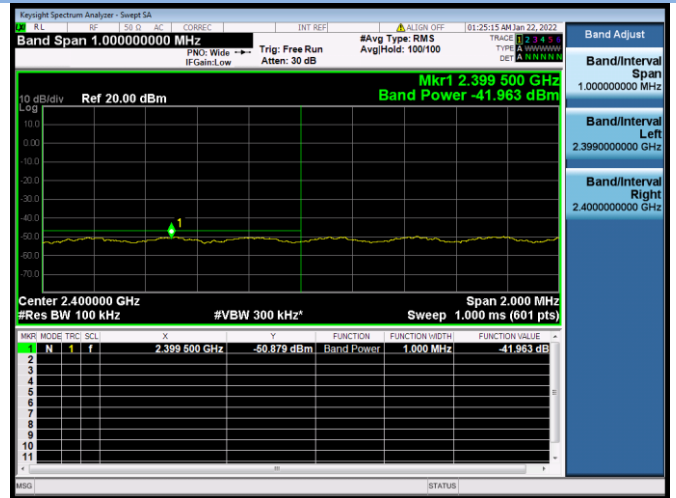

802.11n-40 MHz CHANNEL 9, Band Edge

VHT(20 MHz) CHANNEL 1, Carrier level

VHT(20 MHz) CHANNEL 1, Reference level

VHT(20 MHz) CHANNEL 1, Band Edge

VHT(20 MHz) CHANNEL 11, Carrier level

VHT(20 MHz) CHANNEL 11, Reference level

VHT(40 MHz) CHANNEL 3, Carrier level

VHT(40 MHz) CHANNEL 3, Reference level

VHT(40 MHz) CHANNEL 3, Band Edge

VHT(40 MHz) CHANNEL 4, Carrier level

VHT(40 MHz) CHANNEL 4, Reference level

VHT(40 MHz) CHANNEL 4, Band Edge

VHT(40 MHz) CHANNEL 7, Carrier level

VHT(40 MHz) CHANNEL 7, Reference level

VHT(40 MHz) CHANNEL 7, Band Edge

VHT(40 MHz) CHANNEL 8, Carrier level

VHT(40 MHz) CHANNEL 8, Reference level

VHT(40 MHz) CHANNEL 8, Band Edge