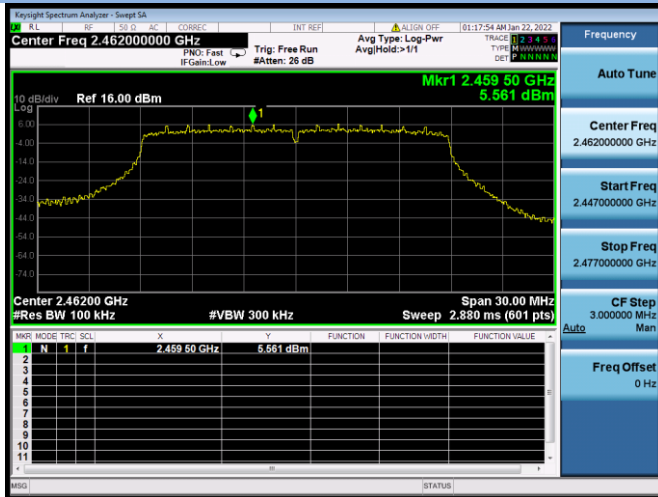

802.11n-40 MHz CHANNEL 9, Band Edge

VHT(20 MHz) CHANNEL 1, Carrier level

VHT(20 MHz) CHANNEL 1, Reference level

VHT(20 MHz) CHANNEL 1, Band Edge

VHT(20 MHz) CHANNEL 11, Carrier level

VHT(20 MHz) CHANNEL 11, Reference level

VHT(40 MHz) CHANNEL 3, Carrier level

VHT(40 MHz) CHANNEL 3, Reference level

VHT(40 MHz) CHANNEL 3, Band Edge

VHT(40 MHz) CHANNEL 4, Carrier level

VHT(40 MHz) CHANNEL 4, Reference level

VHT(40 MHz) CHANNEL 4, Band Edge