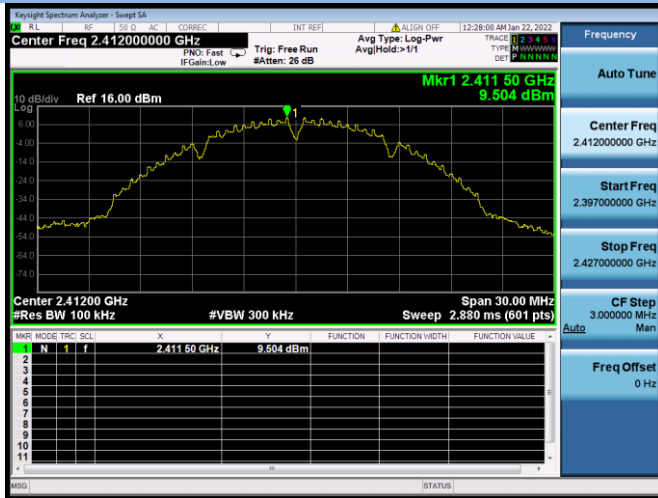

802.11ax-20 MHz CHANNEL 11, Carrier level

802.11ax-20 MHz CHANNEL 11, Reference level

802.11ax-20 MHz CHANNEL 11, Band Edge

802.11ax-40 MHz CHANNEL 3, Carrier level

802.11ax-40 MHz CHANNEL 3, Reference level

802.11ax-40 MHz CHANNEL 3, Band Edge

802.11ax-40 MHz CHANNEL 9, Carrier level

802.11ax-40 MHz CHANNEL 9, Reference level

802.11ax-40 MHz CHANNEL 9, Band Edge

MIMO-Main Antenna

802.11b CHANNEL 1, Carrier level

802.11b CHANNEL 1, Reference level

802.11b CHANNEL 1, Band Edge

802.11b CHANNEL 11, Carrier level

802.11b CHANNEL 11, Reference level

802.11b CHANNEL 11, Band Edge

802.11g CHANNEL 1, Carrier level

802.11g CHANNEL 1, Band Edge