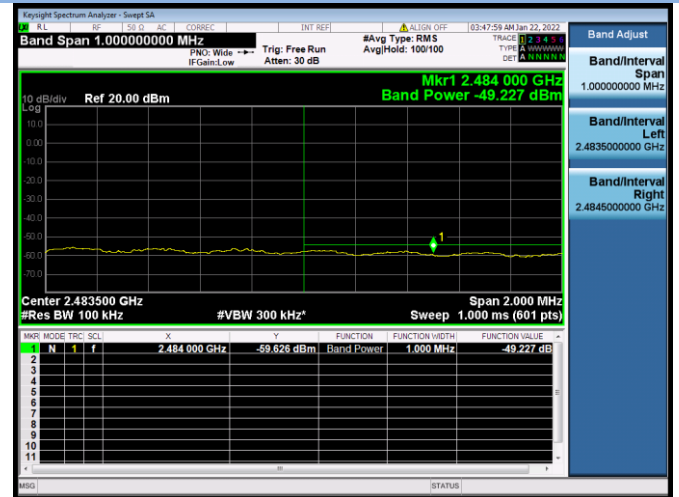

VHT(20 MHz) CHANNEL 11, Carrier level

VHT(20 MHz) CHANNEL 11, Reference level

VHT(20 MHz) MHz CHANNEL 11, Band Edge

VHT(40 MHz) CHANNEL 3, Carrier level

VHT(40 MHz) CHANNEL 3, Reference level

VHT(40 MHz) CHANNEL 3, Band Edge

VHT(40 MHz) CHANNEL 9, Carrier level

VHT(40 MHz) CHANNEL 9, Reference level

VHT(40 MHz) CHANNEL 9, Band Edge

802.11ax-20 MHz CHANNEL 1, Carrier level

802.11ax-20 MHz CHANNEL 1, Reference level

802.11ax-20 MHz CHANNEL 1, Band Edge

802.11ax-20 MHz CHANNEL 11, Carrier level

802.11ax-20 MHz CHANNEL 11, Reference level

802.11ax-20 MHz CHANNEL 11, Band Edge

802.11ax-40 MHz CHANNEL 3, Carrier level

802.11ax-40 MHz CHANNEL 3, Reference level