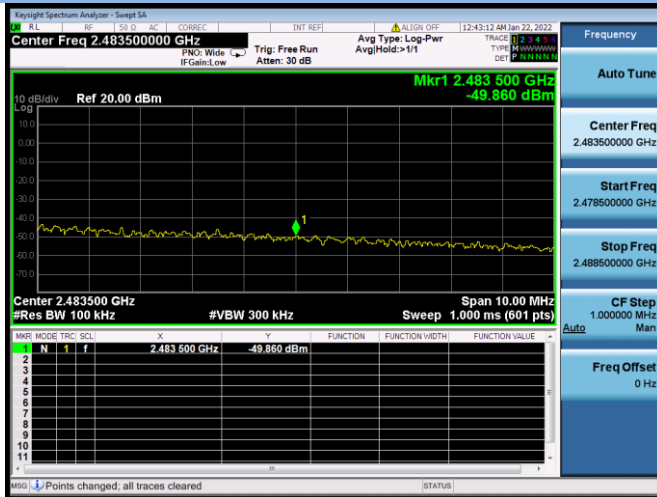

802.11ax-40 MHz CHANNEL 3, Band Edge

802.11ax-40 MHz CHANNEL 9, Carrier level

802.11ax-40 MHz CHANNEL 9, Reference level

802.11ax-40 MHz CHANNEL 9, Band Edge

MIMO-Main Antenna

802.11b CHANNEL 1, Carrier level

802.11b CHANNEL 1, Reference level

802.11b CHANNEL 1, Band Edge

802.11b CHANNEL 11, Carrier level

802.11b CHANNEL 11, Reference level

802.11b CHANNEL 11, Band Edge

802.11g CHANNEL 1, Carrier level

802.11g CHANNEL 1, Band Edge

802.11g CHANNEL 1, Reference level

802.11g CHANNEL 11, Carrier level

802.11g CHANNEL 11, Reference level

802.11g CHANNEL 11, Band Edge

802.11n-20 MHz CHANNEL 1, Carrier level

802.11n-20 MHz CHANNEL 1, Reference level