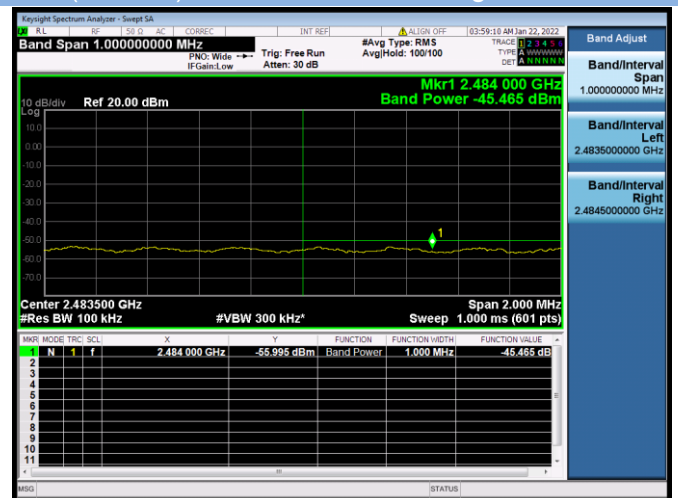

VHT(20 MHz) CHANNEL 11, Carrier level

VHT(20 MHz) CHANNEL 11, Reference level

VHT(20 MHz) MHz CHANNEL 11, Band Edge

VHT(40 MHz) CHANNEL 3, Carrier level

VHT(40 MHz) CHANNEL 3, Reference level

VHT(40 MHz) CHANNEL 3, Band Edge

VHT(40 MHz) CHANNEL 9, Carrier level

VHT(40 MHz) CHANNEL 9, Reference level

VHT(40 MHz) CHANNEL 9, Band Edge

802.11ax-20 MHz CHANNEL 1, Carrier level

802.11ax-20 MHz CHANNEL 1, Reference level

802.11ax-20 MHz CHANNEL 1, Band Edge

802.11ax-20 MHz CHANNEL 11, Carrier level

802.11ax-20 MHz CHANNEL 11, Reference level

802.11ax-20 MHz CHANNEL 11, Band Edge

802.11ax-40 MHz CHANNEL 3, Carrier level

802.11ax-40 MHz CHANNEL 3, Reference level