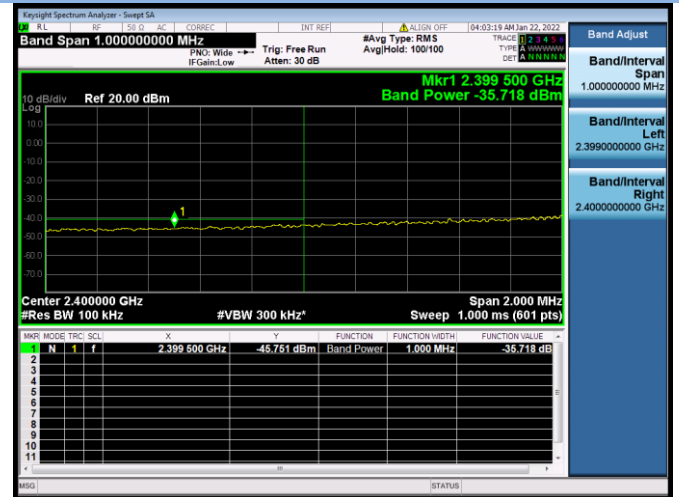

VHT(20 MHz) CHANNEL 11, Carrier level

VHT(20 MHz) CHANNEL 11, Reference level

VHT(20 MHz) MHz CHANNEL 11, Band Edge

VHT(40 MHz) CHANNEL 3, Carrier level

VHT(40 MHz) CHANNEL 3, Reference level

VHT(40 MHz) CHANNEL 3, Band Edge

VHT(40 MHz) CHANNEL 9, Carrier level

VHT(40 MHz) CHANNEL 9, Reference level

VHT(40 MHz) CHANNEL 9, Band Edge

802.11ax-20 MHz CHANNEL 1, Carrier level

802.11ax-20 MHz CHANNEL 1, Reference level

802.11ax-20 MHz CHANNEL 1, Band Edge

802.11ax-20 MHz CHANNEL 11, Carrier level

802.11ax-20 MHz CHANNEL 11, Reference level

802.11ax-20 MHz CHANNEL 11, Band Edge

802.11ax-40 MHz CHANNEL 3, Carrier level

802.11ax-40 MHz CHANNEL 3, Reference level