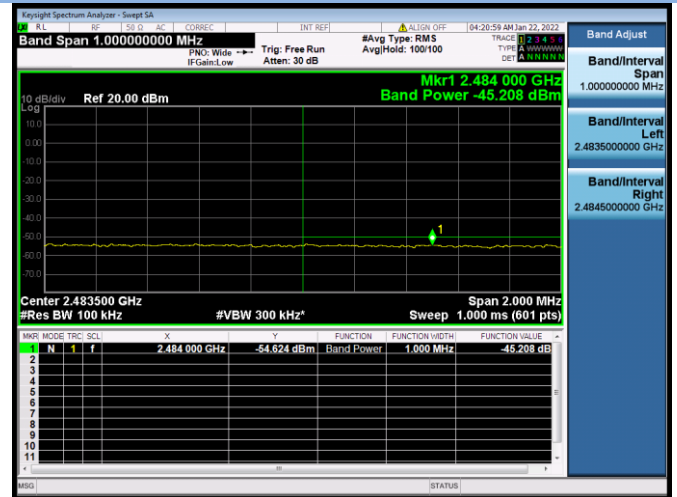

802.11ax-20 MHz CHANNEL 11, Carrier level

802.11ax-20 MHz CHANNEL 11, Reference level

802.11ax-20 MHz CHANNEL 11, Band Edge

802.11ax-40 MHz CHANNEL 3, Carrier level

802.11ax-40 MHz CHANNEL 3, Reference level

802.11ax-40 MHz CHANNEL 3, Band Edge

802.11ax-40 MHz CHANNEL 9, Carrier level

802.11ax-40 MHz CHANNEL 9, Reference level

802.11ax-40 MHz CHANNEL 9, Band Edge

MIMO-Main Antenna

802.11b CHANNEL 1, Carrier level

802.11b CHANNEL 1, Reference level

802.11b CHANNEL 1, Band Edge

802.11b CHANNEL 11, Carrier level

802.11b CHANNEL 11, Reference level

802.11b CHANNEL 11, Band Edge

802.11g CHANNEL 1, Carrier level

802.11g CHANNEL 1, Band Edge