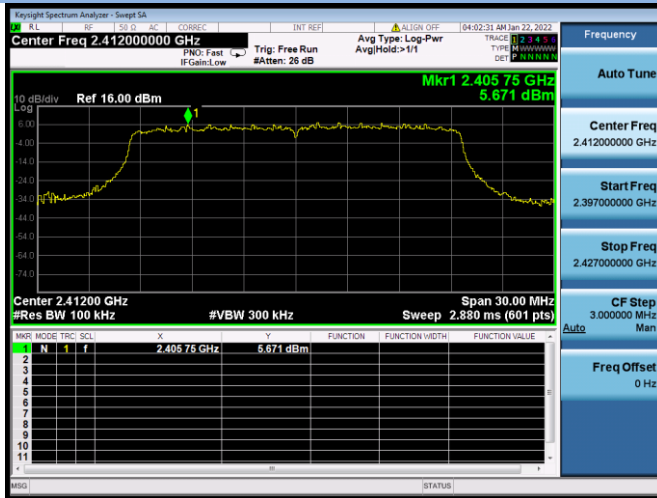

VHT(20 MHz) CHANNEL 11, Carrier level

VHT(20 MHz) CHANNEL 11, Reference level

VHT(20 MHz) MHz CHANNEL 11, Band Edge

VHT(40 MHz) CHANNEL 3, Carrier level

VHT(40 MHz) CHANNEL 3, Reference level

VHT(40 MHz) CHANNEL 3, Band Edge

VHT(40 MHz) CHANNEL 9, Carrier level

VHT(40 MHz) CHANNEL 9, Reference level

VHT(40 MHz) CHANNEL 9, Band Edge

802.11ax-20 MHz CHANNEL 1, Carrier level

802.11ax-20 MHz CHANNEL 1, Reference level

802.11ax-20 MHz CHANNEL 1, Band Edge

802.11ax-20 MHz CHANNEL 11, Carrier level

802.11ax-20 MHz CHANNEL 11, Reference level

802.11ax-20 MHz CHANNEL 11, Band Edge

802.11ax-40 MHz CHANNEL 3, Carrier level

802.11ax-40 MHz CHANNEL 3, Reference level