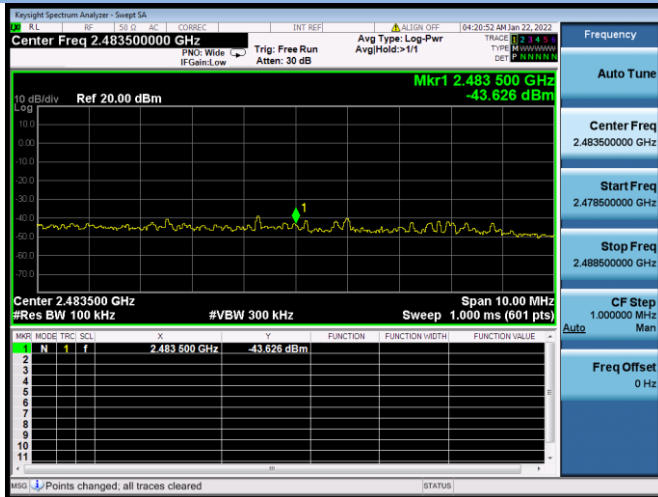

VHT(40 MHz) CHANNEL 9, Carrier level

VHT(40 MHz) CHANNEL 9, Reference level

VHT(40 MHz) CHANNEL 9, Band Edge

802.11ax-20 MHz CHANNEL 1, Carrier level

802.11ax-20 MHz CHANNEL 1, Reference level

802.11ax-20 MHz CHANNEL 1, Band Edge

802.11ax-20 MHz CHANNEL 11, Carrier level

802.11ax-20 MHz CHANNEL 11, Reference level

802.11ax-20 MHz CHANNEL 11, Band Edge

802.11ax-40 MHz CHANNEL 3, Carrier level

802.11ax-40 MHz CHANNEL 3, Reference level

802.11ax-40 MHz CHANNEL 3, Band Edge

802.11ax-40 MHz CHANNEL 9, Carrier level

802.11ax-40 MHz CHANNEL 9, Reference level

802.11ax-40 MHz CHANNEL 9, Band Edge

MIMO-Main Antenna

802.11b CHANNEL 1, Carrier level