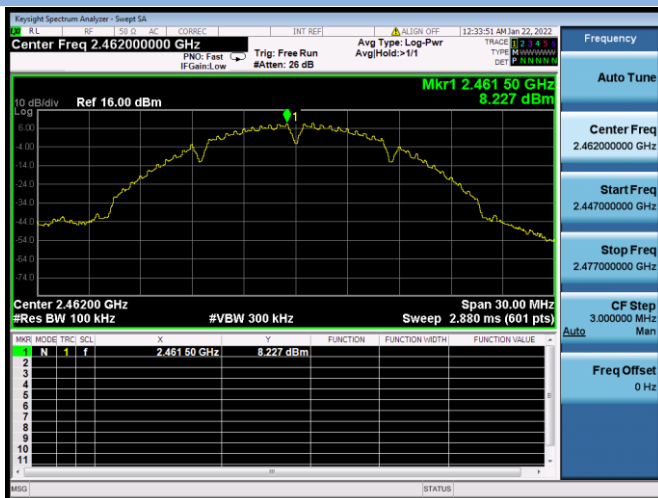

802.11ax-20 MHz CHANNEL 11, Carrier level

802.11ax-20 MHz CHANNEL 11, Reference level

802.11ax-20 MHz CHANNEL 11, Band Edge

802.11ax-40 MHz CHANNEL 3, Carrier level

802.11ax-40 MHz CHANNEL 3, Reference level

802.11ax-40 MHz CHANNEL 3, Band Edge

802.11ax-40 MHz CHANNEL 9, Carrier level

802.11ax-40 MHz CHANNEL 9, Reference level

802.11ax-40 MHz CHANNEL 9, Band Edge

MIMO-Main Antenna

802.11b CHANNEL 1, Carrier level

802.11b CHANNEL 1, Reference level

802.11b CHANNEL 1, Band Edge

802.11b CHANNEL 11, Carrier level

802.11b CHANNEL 11, Reference level

802.11b CHANNEL 11, Band Edge

802.11g CHANNEL 1, Carrier level

802.11g CHANNEL 1, Band Edge