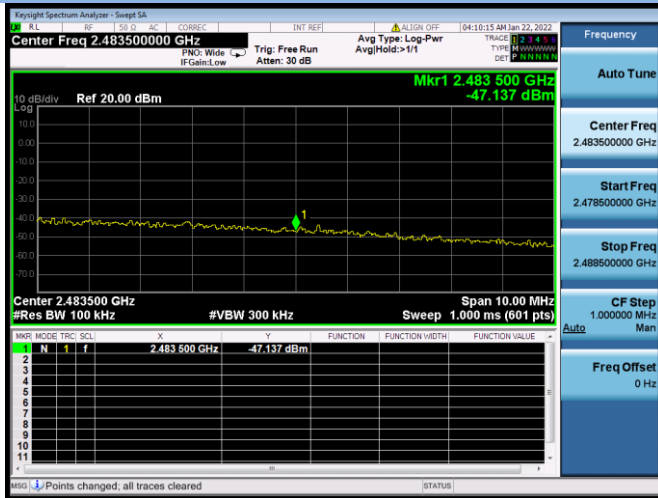

VHT(20 MHz) CHANNEL 11, Carrier level

VHT(20 MHz) CHANNEL 11, Reference level

VHT(20 MHz) MHz CHANNEL 11, Band Edge

VHT(40 MHz) CHANNEL 3, Carrier level

VHT(40 MHz) CHANNEL 3, Reference level

VHT(40 MHz) CHANNEL 3, Band Edge

VHT(40 MHz) CHANNEL 9, Carrier level

VHT(40 MHz) CHANNEL 9, Reference level

VHT(40 MHz) CHANNEL 9, Band Edge

802.11ax-20 MHz CHANNEL 1, Carrier level

802.11ax-20 MHz CHANNEL 1, Reference level

802.11ax-20 MHz CHANNEL 1, Band Edge

802.11ax-20 MHz CHANNEL 11, Carrier level

802.11ax-20 MHz CHANNEL 11, Reference level

802.11ax-20 MHz CHANNEL 11, Band Edge

802.11ax-40 MHz CHANNEL 3, Carrier level

802.11ax-40 MHz CHANNEL 3, Reference level