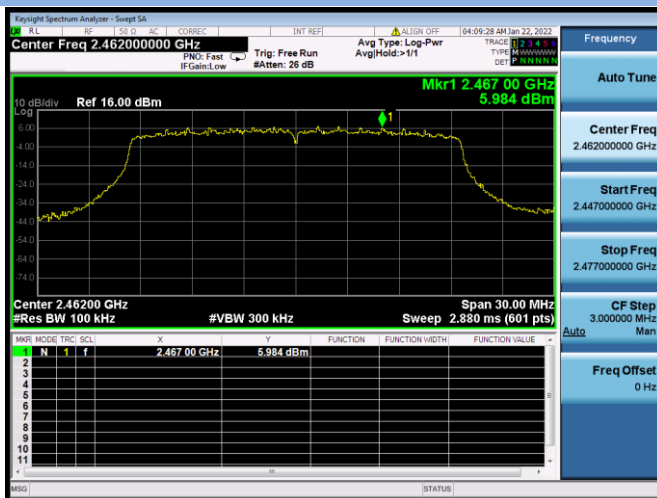

VHT(20 MHz) CHANNEL 11, Carrier level

VHT(20 MHz) CHANNEL 11, Reference level

VHT(20 MHz) MHz CHANNEL 11, Band Edge

VHT(40 MHz) CHANNEL 3, Carrier level

VHT(40 MHz) CHANNEL 3, Reference level

VHT(40 MHz) CHANNEL 3, Band Edge

VHT(40 MHz) CHANNEL 9, Carrier level

VHT(40 MHz) CHANNEL 9, Reference level

VHT(40 MHz) CHANNEL 9, Band Edge

802.11ax-20 MHz CHANNEL 1, Carrier level

802.11ax-20 MHz CHANNEL 1, Reference level

802.11ax-20 MHz CHANNEL 1, Band Edge

802.11ax-20 MHz CHANNEL 11, Carrier level

802.11ax-20 MHz CHANNEL 11, Reference level

802.11ax-20 MHz CHANNEL 11, Band Edge

802.11ax-40 MHz CHANNEL 3, Carrier level

802.11ax-40 MHz CHANNEL 3, Reference level