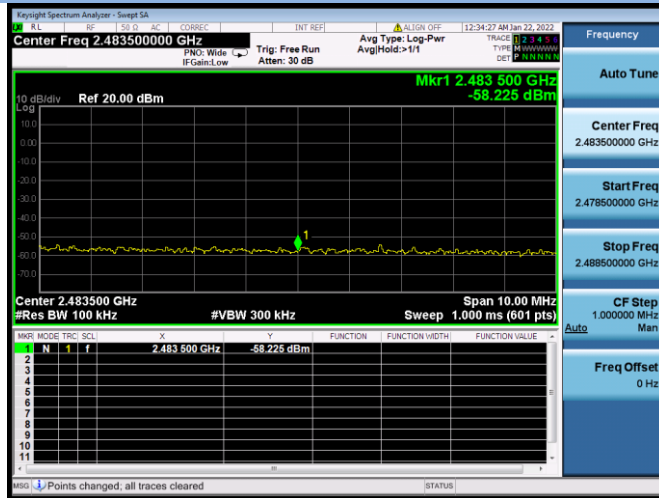

802.11ax-40 MHz CHANNEL 3, Band Edge

802.11ax-40 MHz CHANNEL 9, Carrier level

802.11ax-40 MHz CHANNEL 9, Reference level

802.11ax-40 MHz CHANNEL 9, Band Edge

MIMO-Main Antenna

802.11b CHANNEL 1, Carrier level

802.11b CHANNEL 1, Reference level

802.11b CHANNEL 1, Band Edge

802.11b CHANNEL 11, Carrier level

802.11b CHANNEL 11, Reference level

802.11b CHANNEL 11, Band Edge

802.11g CHANNEL 1, Carrier level

802.11g CHANNEL 1, Band Edge

802.11g CHANNEL 1, Reference level

802.11g CHANNEL 11, Carrier level

802.11g CHANNEL 11, Reference level

802.11g CHANNEL 11, Band Edge

802.11n-20 MHz CHANNEL 1, Carrier level

802.11n-20 MHz CHANNEL 1, Reference level