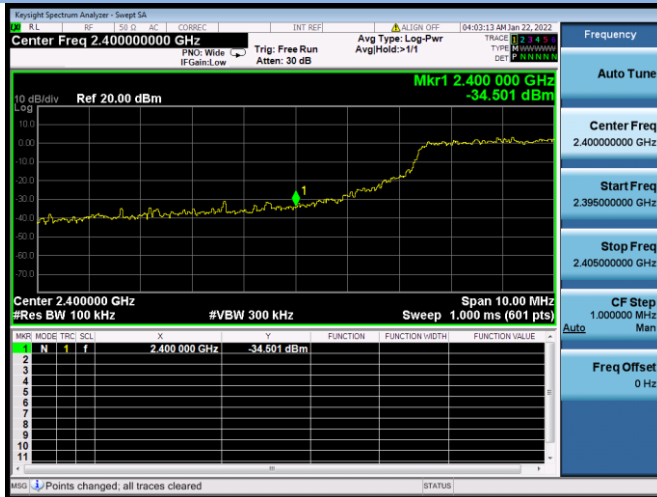

VHT(20 MHz) CHANNEL 11, Carrier level

VHT(20 MHz) CHANNEL 11, Reference level

VHT(20 MHz) MHz CHANNEL 11, Band Edge

VHT(40 MHz) CHANNEL 3, Carrier level

VHT(40 MHz) CHANNEL 3, Reference level

VHT(40 MHz) CHANNEL 3, Band Edge

VHT(40 MHz) CHANNEL 9, Carrier level

VHT(40 MHz) CHANNEL 9, Reference level

VHT(40 MHz) CHANNEL 9, Band Edge

802.11ax-20 MHz CHANNEL 1, Carrier level

802.11ax-20 MHz CHANNEL 1, Reference level

802.11ax-20 MHz CHANNEL 1, Band Edge

802.11ax-20 MHz CHANNEL 11, Carrier level

802.11ax-20 MHz CHANNEL 11, Reference level

802.11ax-20 MHz CHANNEL 11, Band Edge

802.11ax-40 MHz CHANNEL 3, Carrier level

802.11ax-40 MHz CHANNEL 3, Reference level