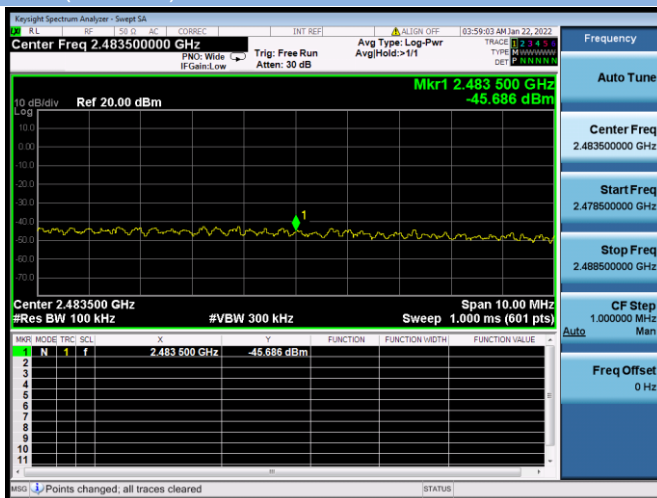

VHT(20 MHz) CHANNEL 11, Carrier level

VHT(20 MHz) CHANNEL 11, Reference level

VHT(20 MHz) MHz CHANNEL 11, Band Edge

VHT(40 MHz) CHANNEL 3, Carrier level

VHT(40 MHz) CHANNEL 3, Reference level

VHT(40 MHz) CHANNEL 3, Band Edge

VHT(40 MHz) CHANNEL 9, Carrier level

VHT(40 MHz) CHANNEL 9, Reference level

VHT(40 MHz) CHANNEL 9, Band Edge

802.11ax-20 MHz CHANNEL 1, Carrier level

802.11ax-20 MHz CHANNEL 1, Reference level

802.11ax-20 MHz CHANNEL 1, Band Edge

802.11ax-20 MHz CHANNEL 11, Carrier level

802.11ax-20 MHz CHANNEL 11, Reference level

802.11ax-20 MHz CHANNEL 11, Band Edge

802.11ax-40 MHz CHANNEL 3, Carrier level

802.11ax-40 MHz CHANNEL 3, Reference level