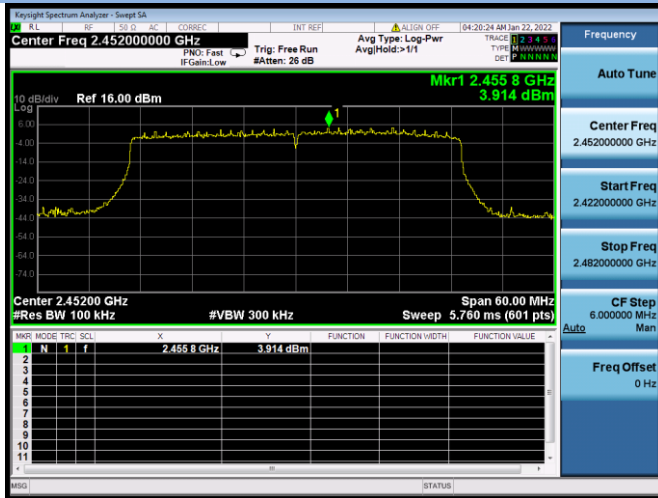

VHT(40 MHz) CHANNEL 9, Carrier level

VHT(40 MHz) CHANNEL 9, Reference level

VHT(40 MHz) CHANNEL 9, Band Edge

802.11ax-20 MHz CHANNEL 1, Carrier level

802.11ax-20 MHz CHANNEL 1, Reference level

802.11ax-20 MHz CHANNEL 1, Band Edge

802.11ax-20 MHz CHANNEL 11, Carrier level

802.11ax-20 MHz CHANNEL 11, Reference level

802.11ax-20 MHz CHANNEL 11, Band Edge

802.11ax-40 MHz CHANNEL 3, Carrier level

802.11ax-40 MHz CHANNEL 3, Reference level

802.11ax-40 MHz CHANNEL 3, Band Edge

802.11ax-40 MHz CHANNEL 9, Carrier level

802.11ax-40 MHz CHANNEL 9, Reference level

802.11ax-40 MHz CHANNEL 9, Band Edge

MIMO-Main Antenna

802.11b CHANNEL 1, Carrier level