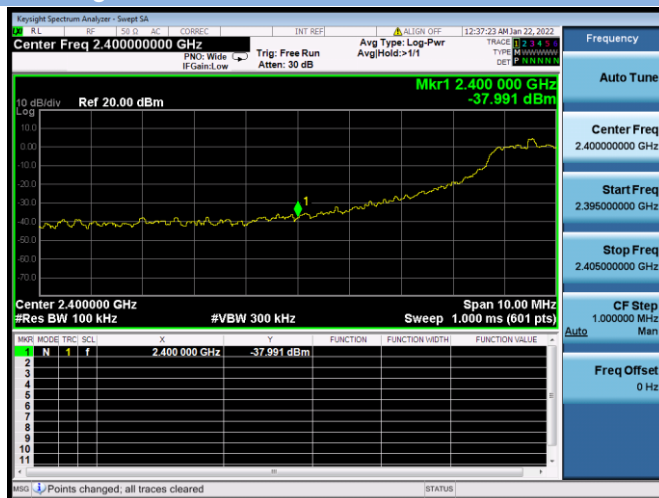

802.11b CHANNEL 1, Reference level

802.11b CHANNEL 1, Band Edge

802.11b CHANNEL 11, Carrier level

802.11b CHANNEL 11, Reference level

802.11b CHANNEL 11, Band Edge

802.11g CHANNEL 1, Carrier level

802.11g CHANNEL 1, Band Edge

802.11g CHANNEL 1, Reference level

802.11g CHANNEL 11, Carrier level

802.11g CHANNEL 11, Reference level

802.11g CHANNEL 11, Band Edge

802.11n-20 MHz CHANNEL 1, Carrier level

802.11n-20 MHz CHANNEL 1, Reference level