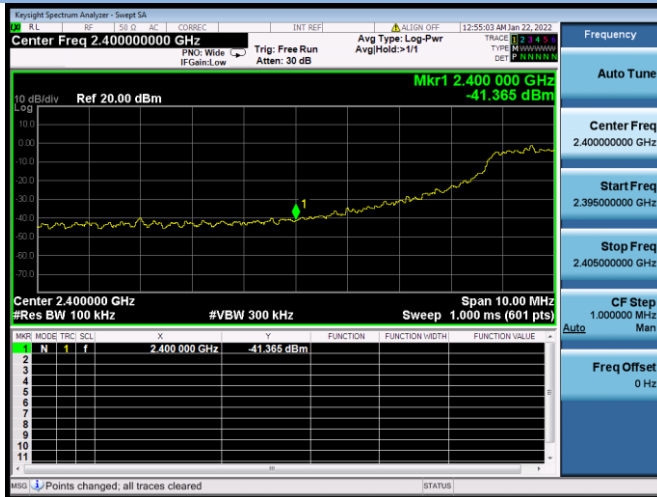

802.11g CHANNEL 1, Reference level

802.11g CHANNEL 11, Carrier level

802.11g CHANNEL 11, Reference level

802.11g CHANNEL 11, Band Edge

802.11n-20 MHz CHANNEL 1, Carrier level

802.11n-20 MHz CHANNEL 1, Reference level

802.11n-20 MHz CHANNEL 1, Band Edge

802.11n-20 MHz CHANNEL 11, Carrier level

802.11n-20 MHz CHANNEL 11, Reference level

802.11n-40 MHz CHANNEL 3, Carrier level

802.11n-40 MHz CHANNEL 3, Reference level

802.11n-40 MHz CHANNEL 3, Band Edge

802.11n-40 MHz CHANNEL 4, Carrier level