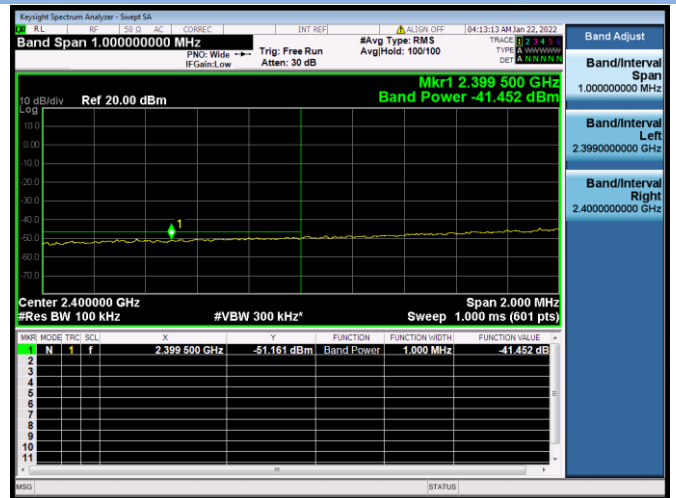

VHT(40 MHz) CHANNEL 9, Carrier level

VHT(40 MHz) CHANNEL 9, Reference level

VHT(40 MHz) CHANNEL 9, Band Edge

802.11ax-20 MHz CHANNEL 1, Carrier level

802.11ax-20 MHz CHANNEL 1, Reference level

802.11ax-20 MHz CHANNEL 1, Band Edge

802.11ax-20 MHz CHANNEL 11, Carrier level

802.11ax-20 MHz CHANNEL 11, Reference level

802.11ax-20 MHz CHANNEL 11, Band Edge

802.11ax-40 MHz CHANNEL 3, Carrier level

802.11ax-40 MHz CHANNEL 3, Reference level

802.11ax-40 MHz CHANNEL 3, Band Edge

802.11ax-40 MHz CHANNEL 9, Carrier level

802.11ax-40 MHz CHANNEL 9, Reference level

802.11ax-40 MHz CHANNEL 9, Band Edge

MIMO-Main Antenna

802.11b CHANNEL 1, Carrier level