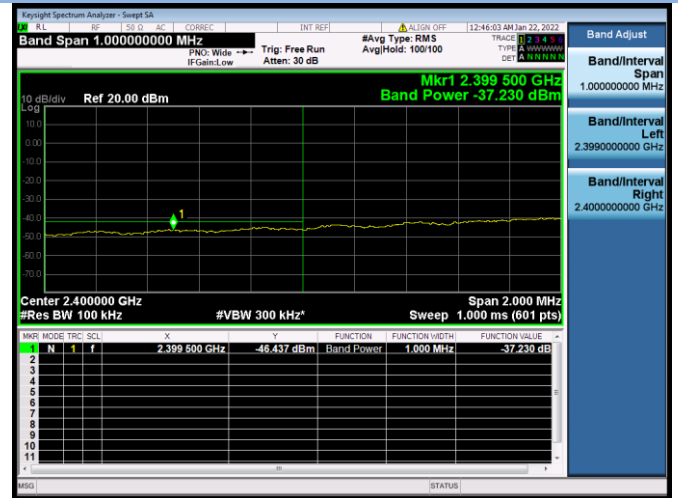

802.11b CHANNEL 1, Reference level

802.11b CHANNEL 1, Band Edge

802.11b CHANNEL 11, Carrier level

802.11b CHANNEL 11, Reference level

802.11b CHANNEL 11, Band Edge

802.11g CHANNEL 1, Carrier level

802.11g CHANNEL 1, Band Edge

802.11g CHANNEL 1, Reference level

802.11g CHANNEL 11, Carrier level

802.11g CHANNEL 11, Reference level

802.11g CHANNEL 11, Band Edge

802.11n-20 MHz CHANNEL 1, Carrier level

802.11n-20 MHz CHANNEL 1, Reference level

802.11n-20 MHz CHANNEL 1, Band Edge

802.11n-20 MHz CHANNEL 11, Carrier level

802.11n-20 MHz CHANNEL 11, Reference level

802.11n-40 MHz CHANNEL 3, Carrier level

802.11n-40 MHz CHANNEL 3, Reference level

802.11n-40 MHz CHANNEL 3, Band Edge