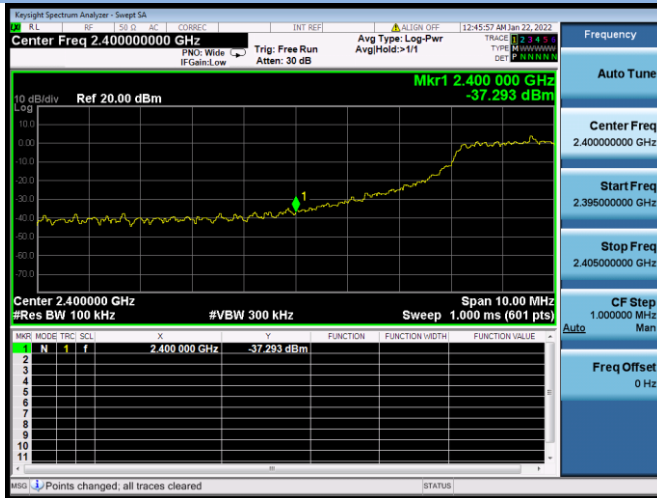

802.11b CHANNEL 1, Reference level

802.11b CHANNEL 1, Band Edge

802.11b CHANNEL 11, Carrier level

802.11b CHANNEL 11, Reference level

802.11b CHANNEL 11, Band Edge

802.11g CHANNEL 1, Carrier level

802.11g CHANNEL 1, Band Edge

802.11g CHANNEL 1, Reference level

802.11g CHANNEL 11, Carrier level

802.11g CHANNEL 11, Reference level

802.11g CHANNEL 11, Band Edge

802.11n-20 MHz CHANNEL 1, Carrier level

802.11n-20 MHz CHANNEL 1, Reference level

802.11n-20 MHz CHANNEL 1, Band Edge

802.11n-20 MHz CHANNEL 11, Carrier level

802.11n-20 MHz CHANNEL 11, Reference level

802.11n-40 MHz CHANNEL 3, Carrier level

802.11n-40 MHz CHANNEL 3, Reference level

802.11n-40 MHz CHANNEL 3, Band Edge