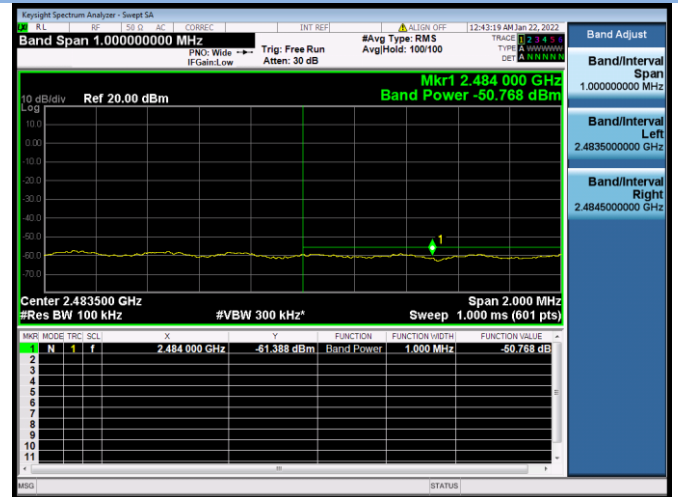

802.11b CHANNEL 1, Reference level

802.11b CHANNEL 1, Band Edge

802.11b CHANNEL 11, Carrier level

802.11b CHANNEL 11, Reference level

802.11b CHANNEL 11, Band Edge

802.11g CHANNEL 1, Carrier level

802.11g CHANNEL 1, Band Edge

802.11g CHANNEL 1, Reference level

802.11g CHANNEL 11, Carrier level

802.11g CHANNEL 11, Reference level

802.11g CHANNEL 11, Band Edge

802.11n-20 MHz CHANNEL 1, Carrier level

802.11n-20 MHz CHANNEL 1, Reference level

802.11n-20 MHz CHANNEL 1, Band Edge

802.11n-20 MHz CHANNEL 11, Carrier level

802.11n-20 MHz CHANNEL 11, Reference level

802.11n-40 MHz CHANNEL 3, Carrier level

802.11n-40 MHz CHANNEL 3, Reference level

802.11n-40 MHz CHANNEL 3, Band Edge