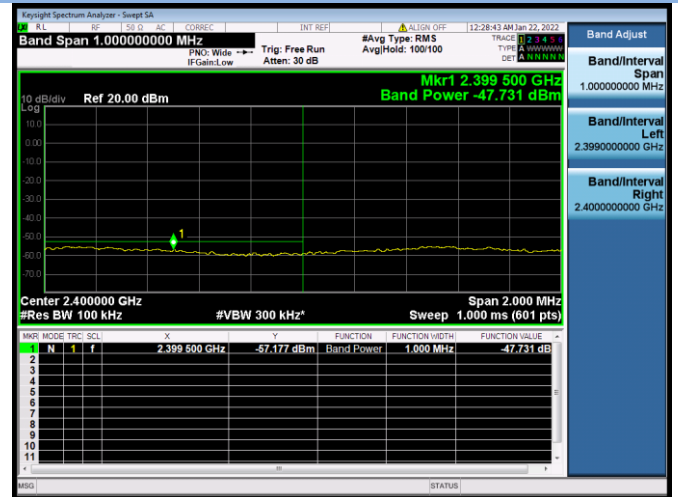

802.11ax-20 MHz CHANNEL 11, Carrier level

802.11ax-20 MHz CHANNEL 11, Reference level

802.11ax-20 MHz CHANNEL 11, Band Edge

802.11ax-40 MHz CHANNEL 3, Carrier level

802.11ax-40 MHz CHANNEL 3, Reference level

802.11ax-40 MHz CHANNEL 3, Band Edge

802.11ax-40 MHz CHANNEL 9, Carrier level

802.11ax-40 MHz CHANNEL 9, Reference level

802.11ax-40 MHz CHANNEL 9, Band Edge

MIMO-Main Antenna

802.11b CHANNEL 1, Carrier level

802.11b CHANNEL 1, Reference level

802.11b CHANNEL 1, Band Edge

802.11b CHANNEL 11, Carrier level

802.11b CHANNEL 11, Reference level

802.11b CHANNEL 11, Band Edge

802.11g CHANNEL 1, Carrier level

802.11g CHANNEL 1, Band Edge