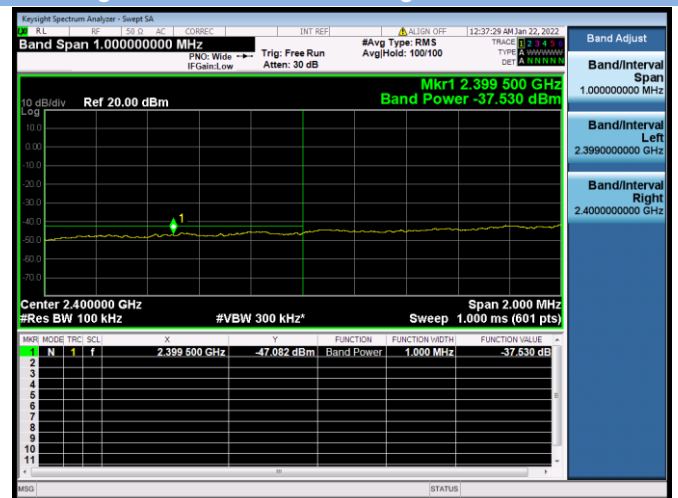

802.11b CHANNEL 1, Reference level

802.11b CHANNEL 1, Band Edge

802.11b CHANNEL 11, Carrier level

802.11b CHANNEL 11, Reference level

802.11b CHANNEL 11, Band Edge

802.11g CHANNEL 1, Carrier level

802.11g CHANNEL 1, Band Edge

802.11g CHANNEL 1, Reference level

802.11g CHANNEL 11, Carrier level

802.11g CHANNEL 11, Reference level

802.11g CHANNEL 11, Band Edge

802.11n-20 MHz CHANNEL 1, Carrier level

802.11n-20 MHz CHANNEL 1, Reference level