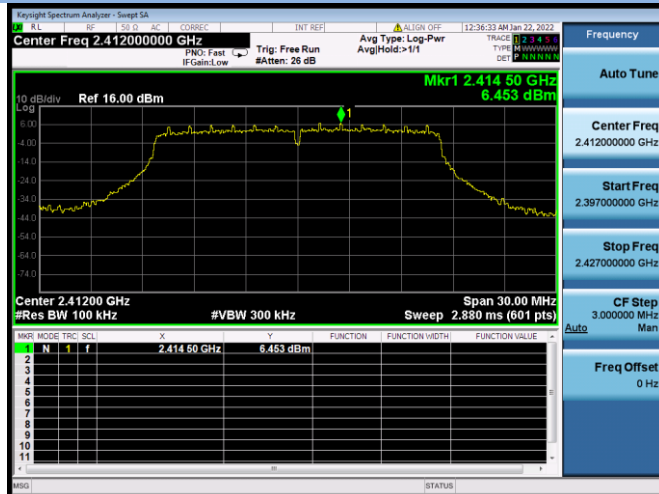

802.11b CHANNEL 1, Reference level

802.11b CHANNEL 1, Band Edge

802.11b CHANNEL 11, Carrier level

802.11b CHANNEL 11, Reference level

802.11b CHANNEL 11, Band Edge

802.11g CHANNEL 1, Carrier level

802.11g CHANNEL 1, Band Edge

802.11g CHANNEL 1, Reference level

802.11g CHANNEL 11, Carrier level

802.11g CHANNEL 11, Reference level

802.11g CHANNEL 11, Band Edge

802.11n-20 MHz CHANNEL 1, Carrier level

802.11n-20 MHz CHANNEL 1, Reference level