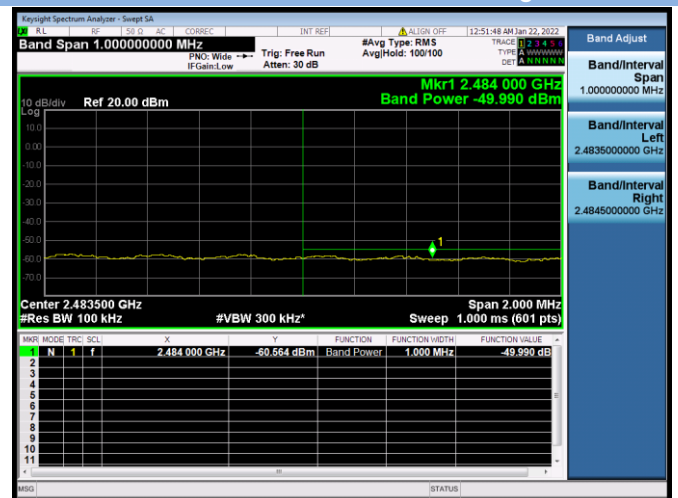

802.11b CHANNEL 1, Reference level

802.11b CHANNEL 1, Band Edge

802.11b CHANNEL 11, Carrier level

802.11b CHANNEL 11, Reference level

802.11b CHANNEL 11, Band Edge

802.11g CHANNEL 1, Carrier level

802.11g CHANNEL 1, Band Edge

802.11g CHANNEL 1, Reference level

802.11g CHANNEL 11, Carrier level

802.11g CHANNEL 11, Reference level

802.11g CHANNEL 11, Band Edge

802.11n-20 MHz CHANNEL 1, Carrier level

802.11n-20 MHz CHANNEL 1, Reference level

802.11n-20 MHz CHANNEL 1, Band Edge

802.11n-20 MHz CHANNEL 11, Carrier level

802.11n-20 MHz CHANNEL 11, Reference level

802.11n-40 MHz CHANNEL 3, Carrier level

802.11n-40 MHz CHANNEL 3, Reference level

802.11n-40 MHz CHANNEL 3, Band Edge