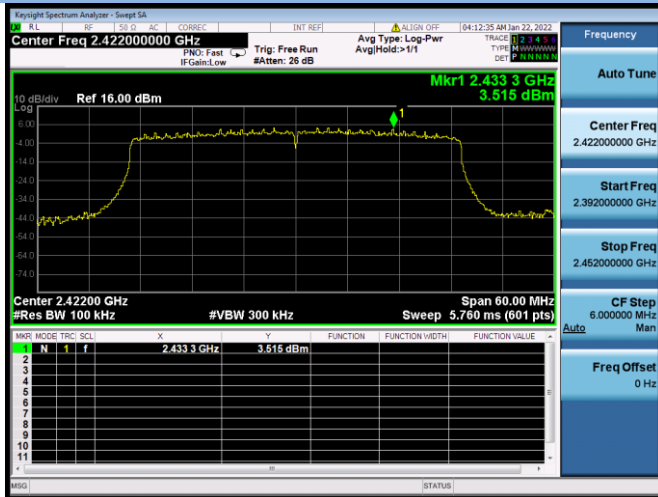

VHT(40 MHz) CHANNEL 9, Carrier level

VHT(40 MHz) CHANNEL 9, Reference level

VHT(40 MHz) CHANNEL 9, Band Edge

802.11ax-20 MHz CHANNEL 1, Carrier level

802.11ax-20 MHz CHANNEL 1, Reference level

802.11ax-20 MHz CHANNEL 1, Band Edge

802.11ax-20 MHz CHANNEL 11, Carrier level

802.11ax-20 MHz CHANNEL 11, Reference level

802.11ax-20 MHz CHANNEL 11, Band Edge

802.11ax-40 MHz CHANNEL 3, Carrier level

802.11ax-40 MHz CHANNEL 3, Reference level

802.11ax-40 MHz CHANNEL 3, Band Edge

802.11ax-40 MHz CHANNEL 9, Carrier level

802.11ax-40 MHz CHANNEL 9, Reference level

802.11ax-40 MHz CHANNEL 9, Band Edge

MIMO-Main Antenna

802.11b CHANNEL 1, Carrier level