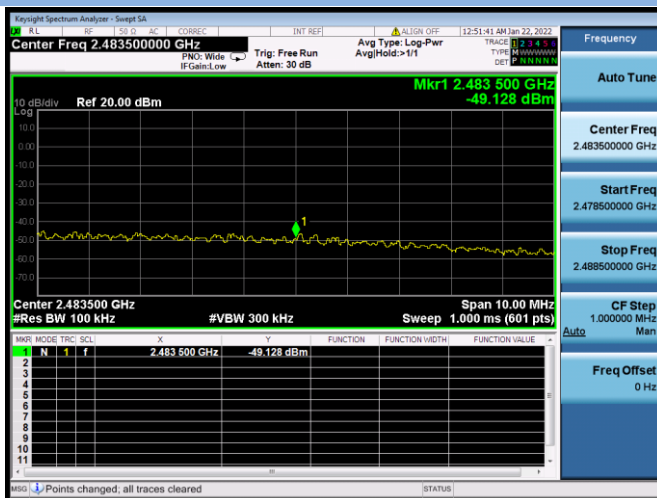

802.11b CHANNEL 1, Reference level

802.11b CHANNEL 1, Band Edge

802.11b CHANNEL 11, Carrier level

802.11b CHANNEL 11, Reference level

802.11b CHANNEL 11, Band Edge

802.11g CHANNEL 1, Carrier level

802.11g CHANNEL 1, Band Edge

802.11g CHANNEL 1, Reference level

802.11g CHANNEL 11, Carrier level

802.11g CHANNEL 11, Reference level

802.11g CHANNEL 11, Band Edge

802.11n-20 MHz CHANNEL 1, Carrier level

802.11n-20 MHz CHANNEL 1, Reference level

802.11n-20 MHz CHANNEL 1, Band Edge

802.11n-20 MHz CHANNEL 11, Carrier level

802.11n-20 MHz CHANNEL 11, Reference level

802.11n-40 MHz CHANNEL 3, Carrier level

802.11n-40 MHz CHANNEL 3, Reference level

802.11n-40 MHz CHANNEL 3, Band Edge