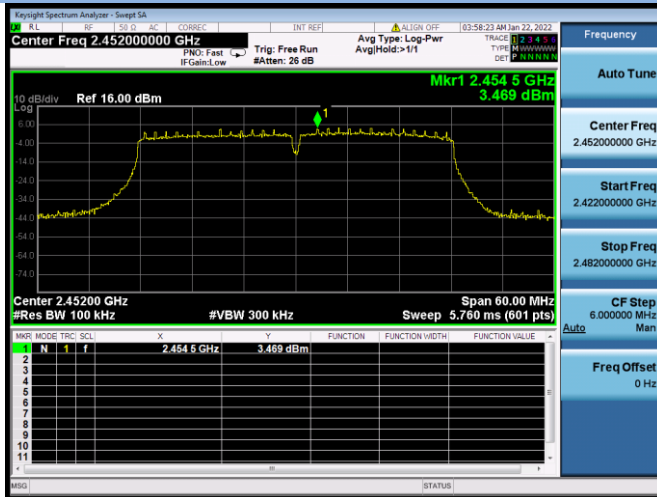

VHT(20 MHz) CHANNEL 11, Carrier level

VHT(20 MHz) CHANNEL 11, Reference level

VHT(20 MHz) MHz CHANNEL 11, Band Edge

VHT(40 MHz) CHANNEL 3, Carrier level

VHT(40 MHz) CHANNEL 3, Reference level

VHT(40 MHz) CHANNEL 3, Band Edge

VHT(40 MHz) CHANNEL 9, Carrier level

VHT(40 MHz) CHANNEL 9, Reference level

VHT(40 MHz) CHANNEL 9, Band Edge

802.11ax-20 MHz CHANNEL 1, Carrier level

802.11ax-20 MHz CHANNEL 1, Reference level

802.11ax-20 MHz CHANNEL 1, Band Edge

802.11ax-20 MHz CHANNEL 11, Carrier level

802.11ax-20 MHz CHANNEL 11, Reference level

802.11ax-20 MHz CHANNEL 11, Band Edge

802.11ax-40 MHz CHANNEL 3, Carrier level

802.11ax-40 MHz CHANNEL 3, Reference level