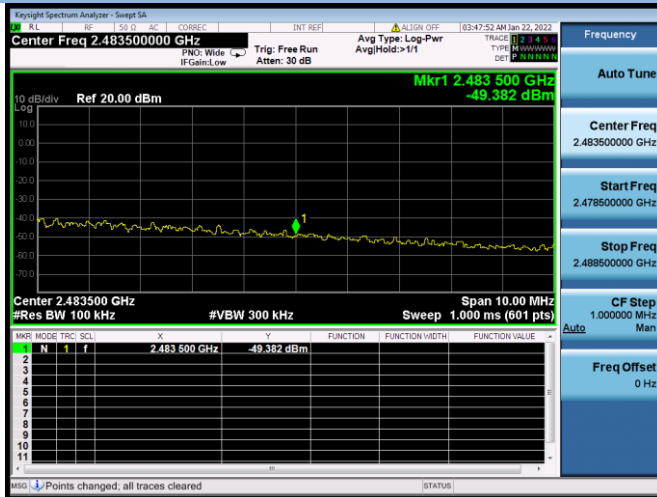

VHT(20 MHz) CHANNEL 11, Carrier level

VHT(20 MHz) CHANNEL 11, Reference level

VHT(20 MHz) MHz CHANNEL 11, Band Edge

VHT(40 MHz) CHANNEL 3, Carrier level

VHT(40 MHz) CHANNEL 3, Reference level

VHT(40 MHz) CHANNEL 3, Band Edge

VHT(40 MHz) CHANNEL 9, Carrier level

VHT(40 MHz) CHANNEL 9, Reference level

VHT(40 MHz) CHANNEL 9, Band Edge

802.11ax-20 MHz CHANNEL 1, Carrier level

802.11ax-20 MHz CHANNEL 1, Reference level

802.11ax-20 MHz CHANNEL 1, Band Edge

802.11ax-20 MHz CHANNEL 11, Carrier level

802.11ax-20 MHz CHANNEL 11, Reference level

802.11ax-20 MHz CHANNEL 11, Band Edge

802.11ax-40 MHz CHANNEL 3, Carrier level

802.11ax-40 MHz CHANNEL 3, Reference level