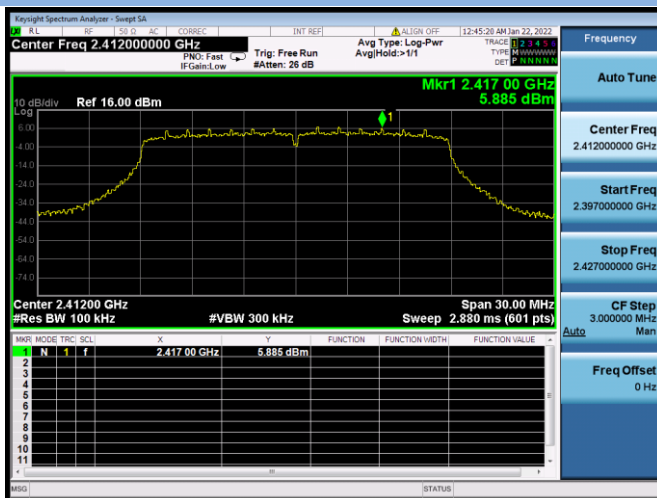

802.11b CHANNEL 1, Reference level

802.11b CHANNEL 1, Band Edge

802.11b CHANNEL 11, Carrier level

802.11b CHANNEL 11, Reference level

802.11b CHANNEL 11, Band Edge

802.11g CHANNEL 1, Carrier level

802.11g CHANNEL 1, Band Edge

802.11g CHANNEL 1, Reference level

802.11g CHANNEL 11, Carrier level

802.11g CHANNEL 11, Reference level

802.11g CHANNEL 11, Band Edge

802.11n-20 MHz CHANNEL 1, Carrier level

802.11n-20 MHz CHANNEL 1, Reference level

802.11n-20 MHz CHANNEL 1, Band Edge

802.11n-20 MHz CHANNEL 11, Carrier level

802.11n-20 MHz CHANNEL 11, Reference level

802.11n-40 MHz CHANNEL 3, Carrier level

802.11n-40 MHz CHANNEL 3, Reference level

802.11n-40 MHz CHANNEL 3, Band Edge