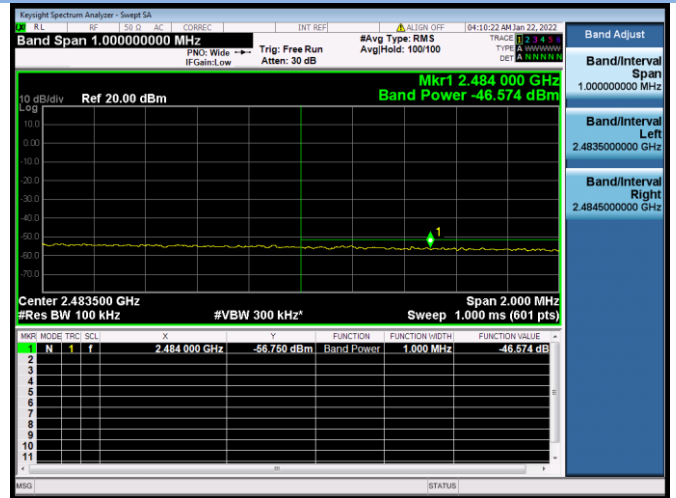

VHT(20 MHz) CHANNEL 11, Carrier level

VHT(20 MHz) CHANNEL 11, Reference level

VHT(20 MHz) MHz CHANNEL 11, Band Edge

VHT(40 MHz) CHANNEL 3, Carrier level

VHT(40 MHz) CHANNEL 3, Reference level

VHT(40 MHz) CHANNEL 3, Band Edge

VHT(40 MHz) CHANNEL 9, Carrier level

VHT(40 MHz) CHANNEL 9, Reference level

VHT(40 MHz) CHANNEL 9, Band Edge

802.11ax-20 MHz CHANNEL 1, Carrier level

802.11ax-20 MHz CHANNEL 1, Reference level

802.11ax-20 MHz CHANNEL 1, Band Edge

802.11ax-20 MHz CHANNEL 11, Carrier level

802.11ax-20 MHz CHANNEL 11, Reference level

802.11ax-20 MHz CHANNEL 11, Band Edge

802.11ax-40 MHz CHANNEL 3, Carrier level

802.11ax-40 MHz CHANNEL 3, Reference level