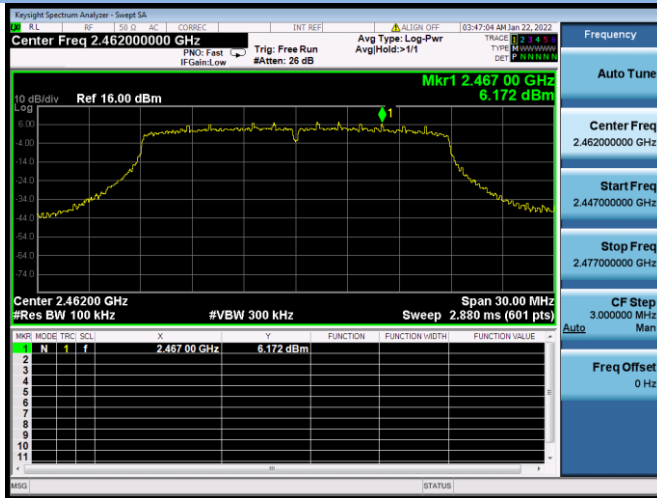

VHT(20 MHz) CHANNEL 11, Carrier level

VHT(20 MHz) CHANNEL 11, Reference level

VHT(20 MHz) MHz CHANNEL 11, Band Edge

VHT(40 MHz) CHANNEL 3, Carrier level

VHT(40 MHz) CHANNEL 3, Reference level

VHT(40 MHz) CHANNEL 3, Band Edge

VHT(40 MHz) CHANNEL 9, Carrier level

VHT(40 MHz) CHANNEL 9, Reference level

VHT(40 MHz) CHANNEL 9, Band Edge

802.11ax-20 MHz CHANNEL 1, Carrier level

802.11ax-20 MHz CHANNEL 1, Reference level

802.11ax-20 MHz CHANNEL 1, Band Edge

802.11ax-20 MHz CHANNEL 11, Carrier level

802.11ax-20 MHz CHANNEL 11, Reference level

802.11ax-20 MHz CHANNEL 11, Band Edge

802.11ax-40 MHz CHANNEL 3, Carrier level

802.11ax-40 MHz CHANNEL 3, Reference level