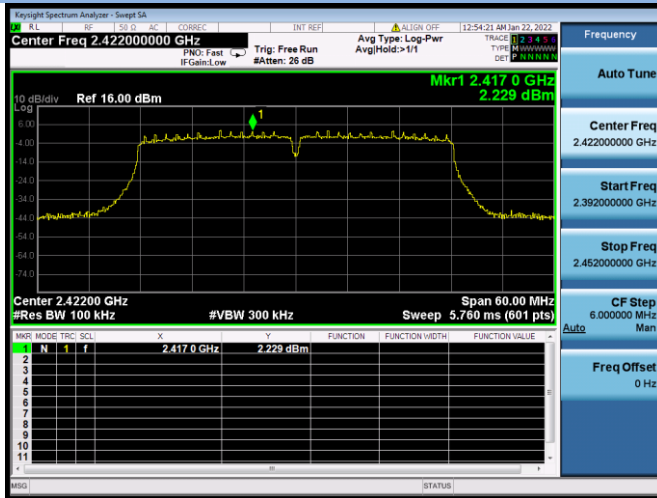

802.11g CHANNEL 1, Reference level

802.11g CHANNEL 11, Carrier level

802.11g CHANNEL 11, Reference level

802.11g CHANNEL 11, Band Edge

802.11n-20 MHz CHANNEL 1, Carrier level

802.11n-20 MHz CHANNEL 1, Reference level

802.11n-20 MHz CHANNEL 1, Band Edge

802.11n-20 MHz CHANNEL 11, Carrier level

802.11n-20 MHz CHANNEL 11, Reference level

802.11n-40 MHz CHANNEL 3, Carrier level

802.11n-40 MHz CHANNEL 3, Reference level

802.11n-40 MHz CHANNEL 3, Band Edge

802.11n-40 MHz CHANNEL 4, Carrier level