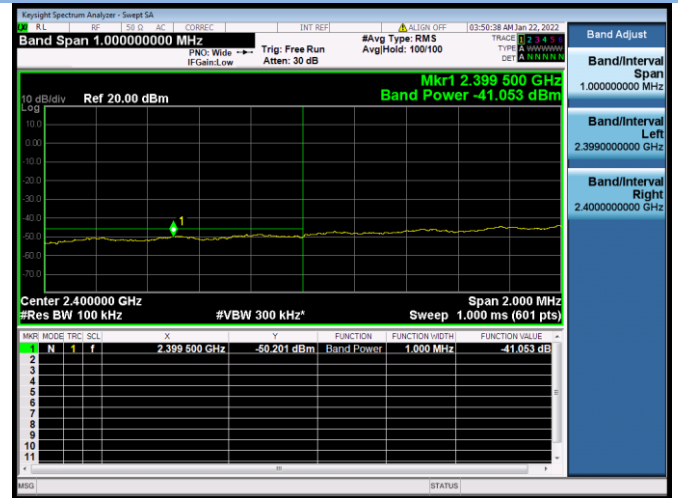

VHT(20 MHz) CHANNEL 11, Carrier level

VHT(20 MHz) CHANNEL 11, Reference level

VHT(20 MHz) MHz CHANNEL 11, Band Edge

VHT(40 MHz) CHANNEL 3, Carrier level

VHT(40 MHz) CHANNEL 3, Reference level

VHT(40 MHz) CHANNEL 3, Band Edge

VHT(40 MHz) CHANNEL 9, Carrier level

VHT(40 MHz) CHANNEL 9, Reference level

VHT(40 MHz) CHANNEL 9, Band Edge

802.11ax-20 MHz CHANNEL 1, Carrier level

802.11ax-20 MHz CHANNEL 1, Reference level

802.11ax-20 MHz CHANNEL 1, Band Edge

802.11ax-20 MHz CHANNEL 11, Carrier level

802.11ax-20 MHz CHANNEL 11, Reference level

802.11ax-20 MHz CHANNEL 11, Band Edge

802.11ax-40 MHz CHANNEL 3, Carrier level

802.11ax-40 MHz CHANNEL 3, Reference level