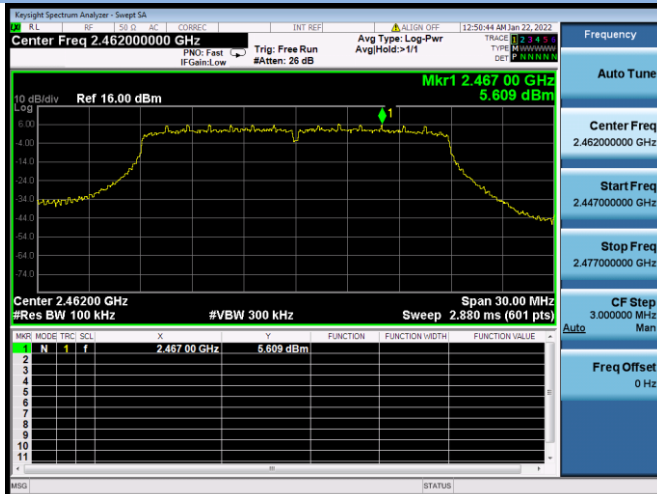

802.11b CHANNEL 1, Reference level

802.11b CHANNEL 1, Band Edge

802.11b CHANNEL 11, Carrier level

802.11b CHANNEL 11, Reference level

802.11b CHANNEL 11, Band Edge

802.11g CHANNEL 1, Carrier level

802.11g CHANNEL 1, Band Edge

802.11g CHANNEL 1, Reference level

802.11g CHANNEL 11, Carrier level

802.11g CHANNEL 11, Reference level

802.11g CHANNEL 11, Band Edge

802.11n-20 MHz CHANNEL 1, Carrier level

802.11n-20 MHz CHANNEL 1, Reference level

802.11n-20 MHz CHANNEL 1, Band Edge

802.11n-20 MHz CHANNEL 11, Carrier level

802.11n-20 MHz CHANNEL 11, Reference level

802.11n-40 MHz CHANNEL 3, Carrier level

802.11n-40 MHz CHANNEL 3, Reference level

802.11n-40 MHz CHANNEL 3, Band Edge