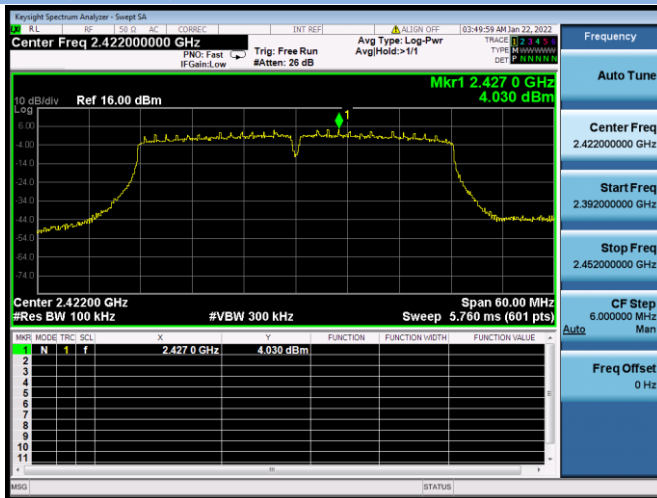

VHT(20 MHz) CHANNEL 11, Carrier level

VHT(20 MHz) CHANNEL 11, Reference level

VHT(20 MHz) MHz CHANNEL 11, Band Edge

VHT(40 MHz) CHANNEL 3, Carrier level

VHT(40 MHz) CHANNEL 3, Reference level

VHT(40 MHz) CHANNEL 3, Band Edge

VHT(40 MHz) CHANNEL 9, Carrier level

VHT(40 MHz) CHANNEL 9, Reference level

VHT(40 MHz) CHANNEL 9, Band Edge

802.11ax-20 MHz CHANNEL 1, Carrier level

802.11ax-20 MHz CHANNEL 1, Reference level

802.11ax-20 MHz CHANNEL 1, Band Edge

802.11ax-20 MHz CHANNEL 11, Carrier level

802.11ax-20 MHz CHANNEL 11, Reference level

802.11ax-20 MHz CHANNEL 11, Band Edge

802.11ax-40 MHz CHANNEL 3, Carrier level

802.11ax-40 MHz CHANNEL 3, Reference level