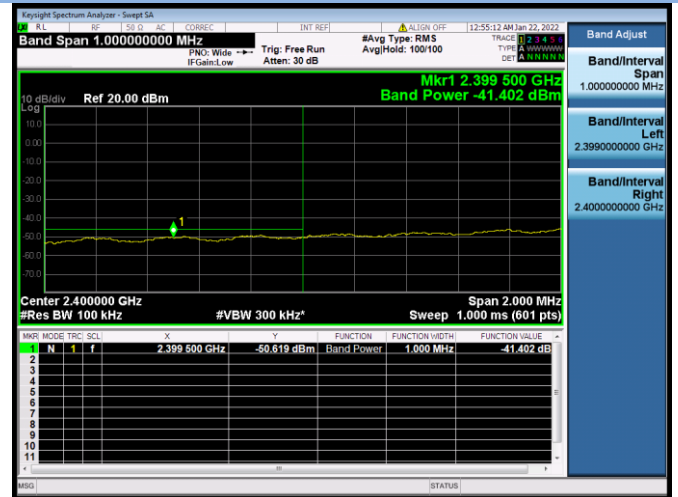

802.11g CHANNEL 1, Reference level

802.11g CHANNEL 11, Carrier level

802.11g CHANNEL 11, Reference level

802.11g CHANNEL 11, Band Edge

802.11n-20 MHz CHANNEL 1, Carrier level

802.11n-20 MHz CHANNEL 1, Reference level

802.11n-20 MHz CHANNEL 1, Band Edge

802.11n-20 MHz CHANNEL 11, Carrier level

802.11n-20 MHz CHANNEL 11, Reference level

802.11n-40 MHz CHANNEL 3, Carrier level

802.11n-40 MHz CHANNEL 3, Reference level

802.11n-40 MHz CHANNEL 3, Band Edge

802.11n-40 MHz CHANNEL 4, Carrier level