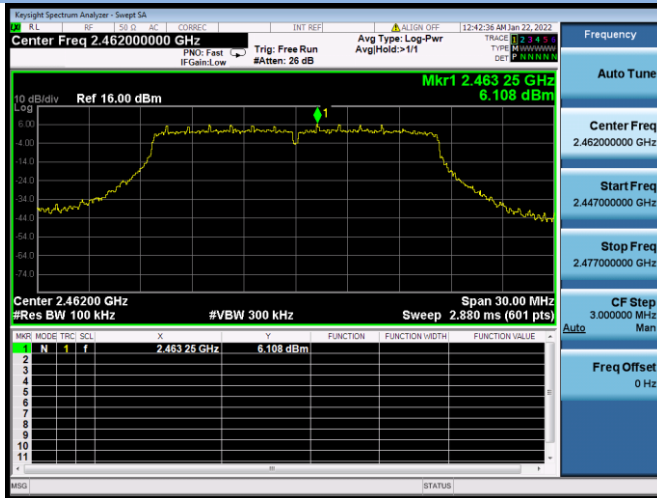

802.11b CHANNEL 1, Reference level

802.11b CHANNEL 1, Band Edge

802.11b CHANNEL 11, Carrier level

802.11b CHANNEL 11, Reference level

802.11b CHANNEL 11, Band Edge

802.11g CHANNEL 1, Carrier level

802.11g CHANNEL 1, Band Edge

802.11g CHANNEL 1, Reference level

802.11g CHANNEL 11, Carrier level

802.11g CHANNEL 11, Reference level

802.11g CHANNEL 11, Band Edge

802.11n-20 MHz CHANNEL 1, Carrier level

802.11n-20 MHz CHANNEL 1, Reference level