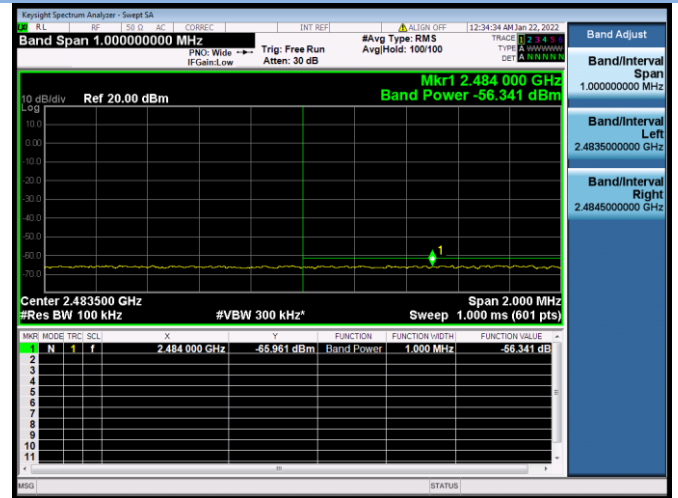

802.11b CHANNEL 1, Reference level

802.11b CHANNEL 1, Band Edge

802.11b CHANNEL 11, Carrier level

802.11b CHANNEL 11, Reference level

802.11b CHANNEL 11, Band Edge

802.11g CHANNEL 1, Carrier level

802.11g CHANNEL 1, Band Edge

802.11g CHANNEL 1, Reference level

802.11g CHANNEL 11, Carrier level

802.11g CHANNEL 11, Reference level

802.11g CHANNEL 11, Band Edge

802.11n-20 MHz CHANNEL 1, Carrier level

802.11n-20 MHz CHANNEL 1, Reference level