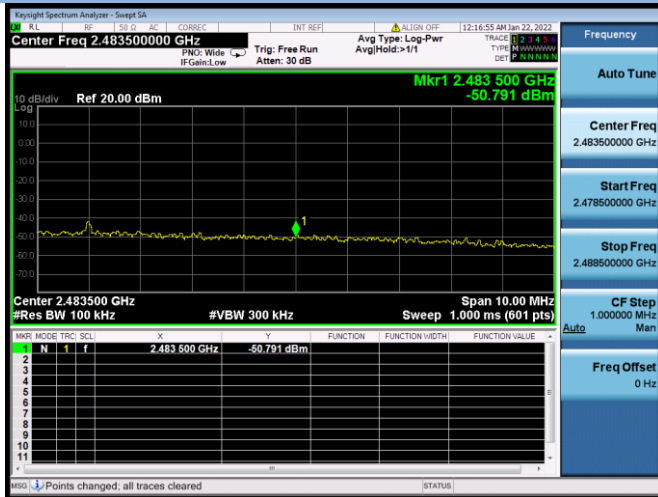

802.11ax-20 MHz CHANNEL 10, Carrier level

802.11ax-20 MHz CHANNEL 10, Reference level

802.11ax-20 MHz CHANNEL 10, Band Edge

802.11ax-20 MHz CHANNEL 11, Carrier level

802.11ax-20 MHz CHANNEL 11, Reference level

802.11ax-20 MHz CHANNEL 11, Band Edge

802.11ax-40 MHz CHANNEL 3, Carrier level

802.11ax-40 MHz CHANNEL 3, Reference level

802.11ax-40 MHz CHANNEL 3, Band Edge

802.11ax-40 MHz CHANNEL 7, Carrier level

802.11ax-40 MHz CHANNEL 7, Reference level

802.11ax-40 MHz CHANNEL 7, Band Edge

802.11ax-40 MHz CHANNEL 8, Carrier level

802.11ax-40 MHz CHANNEL 8, Reference level

802.11ax-40 MHz CHANNEL 8, Band Edge

802.11ax-40 MHz CHANNEL 9, Carrier level

802.11ax-40 MHz CHANNEL 9, Reference level