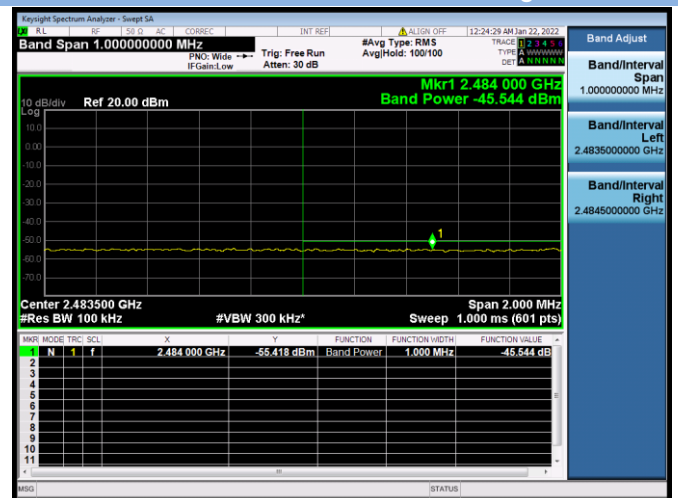

802.11ax-20 MHz CHANNEL 11, Band Edge

802.11ax-40 MHz CHANNEL 3, Carrier level

802.11ax-40 MHz CHANNEL 3, Reference level

802.11ax-40 MHz CHANNEL 3, Band Edge

802.11ax-40 MHz CHANNEL 7, Carrier level

802.11ax-40 MHz CHANNEL 7, Reference level

802.11ax-40 MHz CHANNEL 7, Band Edge

802.11ax-40 MHz CHANNEL 8, Carrier level

802.11ax-40 MHz CHANNEL 8, Reference level

802.11ax-40 MHz CHANNEL 8, Band Edge

802.11ax-40 MHz CHANNEL 9, Carrier level

802.11ax-40 MHz CHANNEL 9, Reference level

802.11ax-40 MHz CHANNEL 9, Band Edge

Aux. Antenna

802.11b CHANNEL 1, Carrier level

802.11b CHANNEL 1, Reference level

802.11b CHANNEL 1, Band Edge

802.11b CHANNEL 11, Carrier level

802.11b CHANNEL 11, Reference level