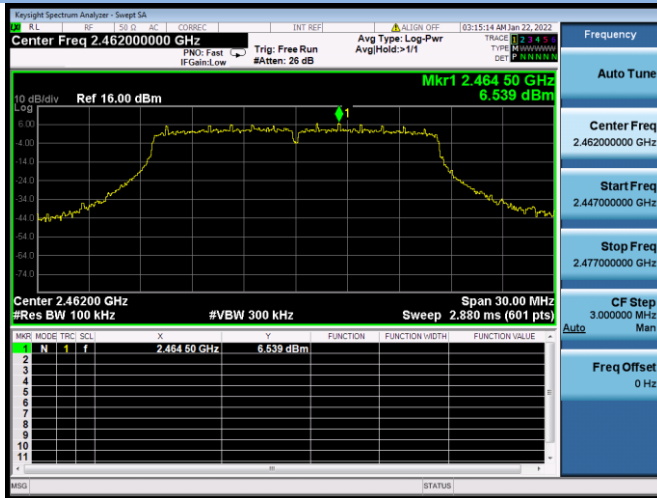

802.11ax-40 MHz CHANNEL 9, Band Edge

Aux. Antenna

802.11b CHANNEL 1, Carrier level

802.11b CHANNEL 1, Reference level

802.11b CHANNEL 1, Band Edge

802.11b CHANNEL 11, Carrier level

802.11b CHANNEL 11, Reference level

802.11b CHANNEL 11, Band Edge

802.11g CHANNEL 1, Carrier level

802.11g CHANNEL 1, Band Edge

802.11g CHANNEL 11, Carrier level

802.11g CHANNEL 11, Reference level

802.11g CHANNEL 11, Band Edge

802.11n-20 CHANNEL 1, Carrier level

802.11n-20 MHz CHANNEL 1, Reference level

802.11n-20 MHz CHANNEL 1, Band Edge

802.11n-20 MHz CHANNEL 11, Carrier level

802.11n-20 MHz CHANNEL 11, Reference level

802.11n-40 CHANNEL 3, Carrier level

802.11n-40 MHz CHANNEL 3, Reference level