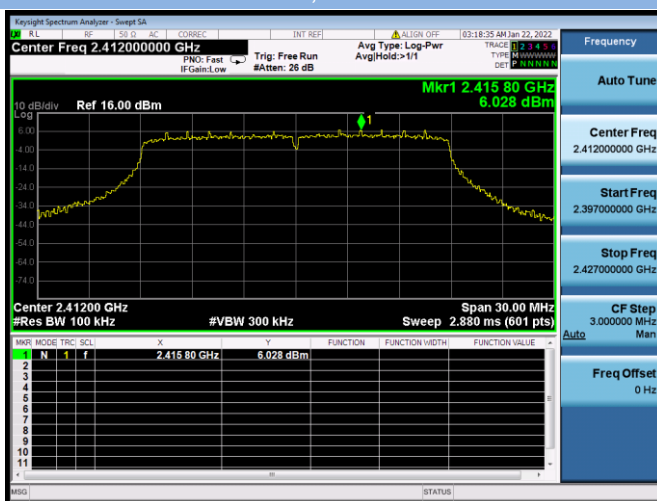

802.11ax-40 MHz CHANNEL 9, Band Edge

Aux. Antenna

802.11b CHANNEL 1, Carrier level

802.11b CHANNEL 1, Reference level

802.11b CHANNEL 1, Band Edge

802.11b CHANNEL 11, Carrier level

802.11b CHANNEL 11, Reference level

802.11b CHANNEL 11, Band Edge

802.11g CHANNEL 1, Carrier level

802.11g CHANNEL 1, Band Edge

802.11g CHANNEL 11, Carrier level

802.11g CHANNEL 11, Reference level

802.11g CHANNEL 11, Band Edge

802.11n-20 CHANNEL 1, Carrier level

802.11n-20 MHz CHANNEL 1, Reference level

802.11n-20 MHz CHANNEL 1, Band Edge

802.11n-20 MHz CHANNEL 11, Carrier level

802.11n-20 MHz CHANNEL 11, Reference level

802.11n-40 CHANNEL 3, Carrier level

802.11n-40 MHz CHANNEL 3, Reference level