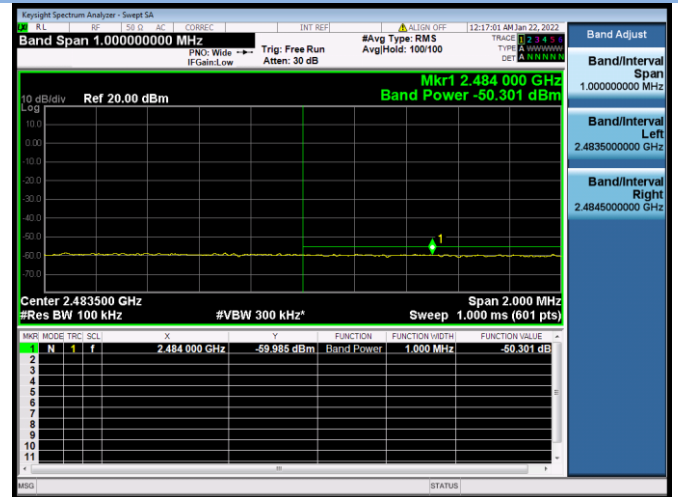

802.11ax-20 MHz CHANNEL 10, Carrier level

802.11ax-20 MHz CHANNEL 10, Reference level

802.11ax-20 MHz CHANNEL 10, Band Edge

802.11ax-20 MHz CHANNEL 11, Carrier level

802.11ax-20 MHz CHANNEL 11, Reference level

802.11ax-20 MHz CHANNEL 11, Band Edge

802.11ax-40 MHz CHANNEL 3, Carrier level

802.11ax-40 MHz CHANNEL 3, Reference level

802.11ax-40 MHz CHANNEL 3, Band Edge

802.11ax-40 MHz CHANNEL 7, Carrier level

802.11ax-40 MHz CHANNEL 7, Reference level

802.11ax-40 MHz CHANNEL 7, Band Edge

802.11ax-40 MHz CHANNEL 8, Carrier level

802.11ax-40 MHz CHANNEL 8, Reference level

802.11ax-40 MHz CHANNEL 8, Band Edge

802.11ax-40 MHz CHANNEL 9, Carrier level

802.11ax-40 MHz CHANNEL 9, Reference level