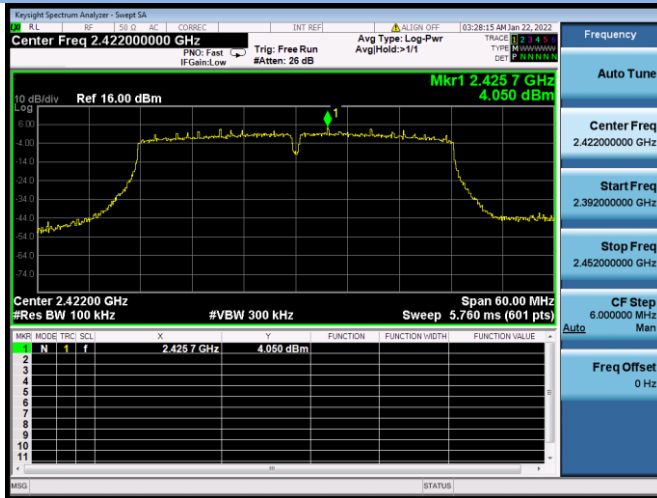

802.11b CHANNEL 11, Band Edge

802.11g CHANNEL 1, Carrier level

802.11g CHANNEL 1, Band Edge

802.11g CHANNEL 11, Carrier level

802.11g CHANNEL 11, Reference level

802.11g CHANNEL 11, Band Edge

802.11n-20 CHANNEL 1, Carrier level

802.11n-20 MHz CHANNEL 1, Reference level

802.11n-20 MHz CHANNEL 1, Band Edge

802.11n-20 MHz CHANNEL 11, Carrier level

802.11n-20 MHz CHANNEL 11, Reference level

802.11n-40 CHANNEL 3, Carrier level

802.11n-40 MHz CHANNEL 3, Reference level

802.11n-40 MHz CHANNEL 3, Band Edge

802.11n-40 MHz CHANNEL 9, Carrier level

802.11n-40 MHz CHANNEL 9, Reference level

802.11n-40 MHz CHANNEL 9, Band Edge

VHT(20 MHz) CHANNEL 1, Carrier level

VHT(20 MHz) MHz CHANNEL 1, Band Edge

VHT(20 MHz) MHz CHANNEL 1, Reference level

VHT(20 MHz) MHz CHANNEL 1, Band Edge