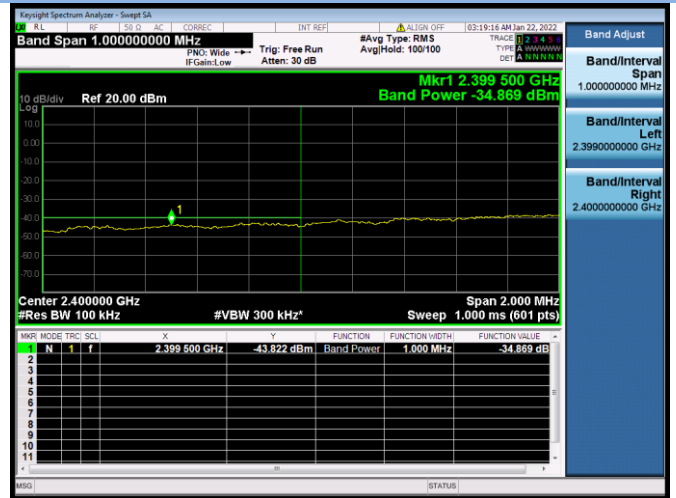

802.11b CHANNEL 11, Band Edge

802.11g CHANNEL 1, Carrier level

802.11g CHANNEL 1, Band Edge

802.11g CHANNEL 11, Carrier level

802.11g CHANNEL 11, Reference level

802.11g CHANNEL 11, Band Edge

802.11n-20 CHANNEL 1, Carrier level

802.11n-20 MHz CHANNEL 1, Reference level

802.11n-20 MHz CHANNEL 1, Band Edge

802.11n-20 MHz CHANNEL 11, Carrier level

802.11n-20 MHz CHANNEL 11, Reference level

802.11n-40 CHANNEL 3, Carrier level

802.11n-40 MHz CHANNEL 3, Reference level