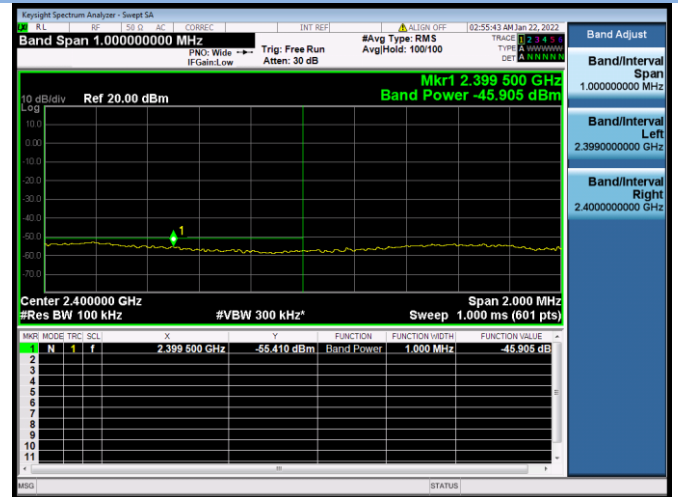

802.11ax-40 MHz CHANNEL 9, Band Edge

Aux. Antenna

802.11b CHANNEL 1, Carrier level

802.11b CHANNEL 1, Reference level

802.11b CHANNEL 1, Band Edge

802.11b CHANNEL 11, Carrier level

802.11b CHANNEL 11, Reference level

802.11b CHANNEL 11, Band Edge

802.11g CHANNEL 1, Carrier level

802.11g CHANNEL 1, Band Edge

802.11g CHANNEL 11, Carrier level

802.11g CHANNEL 11, Reference level

802.11g CHANNEL 11, Band Edge

802.11n-20 CHANNEL 1, Carrier level