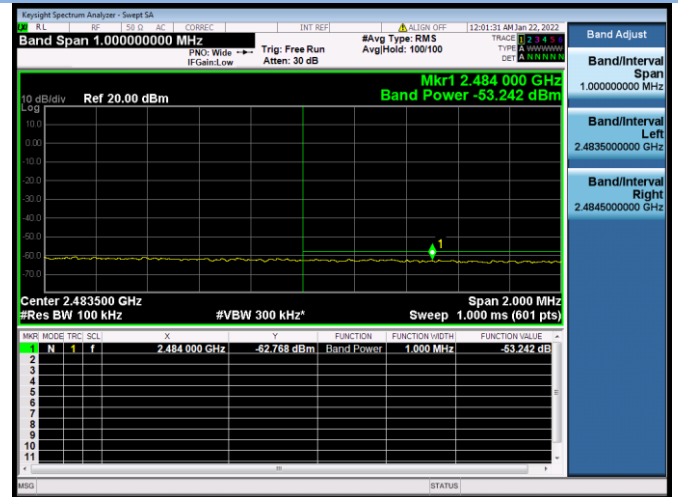

802.11ax-20 MHz CHANNEL 10, Carrier level

802.11ax-20 MHz CHANNEL 10, Reference level

802.11ax-20 MHz CHANNEL 10, Band Edge

802.11ax-20 MHz CHANNEL 11, Carrier level

802.11ax-20 MHz CHANNEL 11, Reference level

802.11ax-20 MHz CHANNEL 11, Band Edge

802.11ax-40 MHz CHANNEL 3, Carrier level

802.11ax-40 MHz CHANNEL 3, Reference level

802.11ax-40 MHz CHANNEL 3, Band Edge

802.11ax-40 MHz CHANNEL 7, Carrier level

802.11ax-40 MHz CHANNEL 7, Reference level