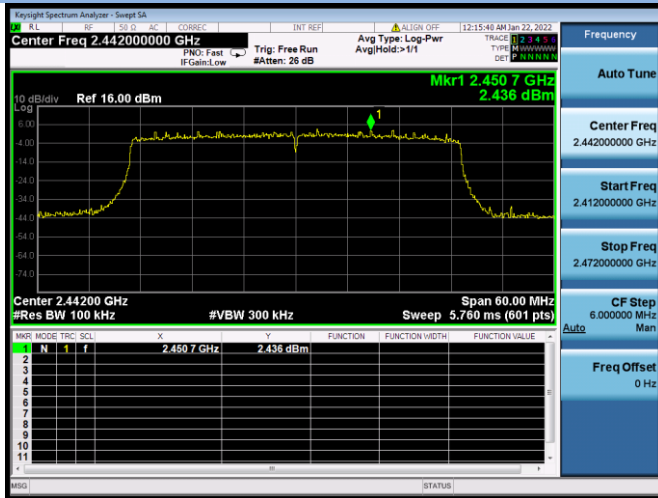

802.11ax-20 MHz CHANNEL 10, Carrier level

802.11ax-20 MHz CHANNEL 10, Reference level

802.11ax-20 MHz CHANNEL 10, Band Edge

802.11ax-20 MHz CHANNEL 11, Carrier level

802.11ax-20 MHz CHANNEL 11, Reference level

802.11ax-20 MHz CHANNEL 11, Band Edge

802.11ax-40 MHz CHANNEL 3, Carrier level

802.11ax-40 MHz CHANNEL 3, Reference level

802.11ax-40 MHz CHANNEL 3, Band Edge

802.11ax-40 MHz CHANNEL 7, Carrier level

802.11ax-40 MHz CHANNEL 7, Reference level

802.11ax-40 MHz CHANNEL 7, Band Edge

802.11ax-40 MHz CHANNEL 8, Carrier level

802.11ax-40 MHz CHANNEL 8, Reference level

802.11ax-40 MHz CHANNEL 8, Band Edge

802.11ax-40 MHz CHANNEL 9, Carrier level

802.11ax-40 MHz CHANNEL 9, Reference level