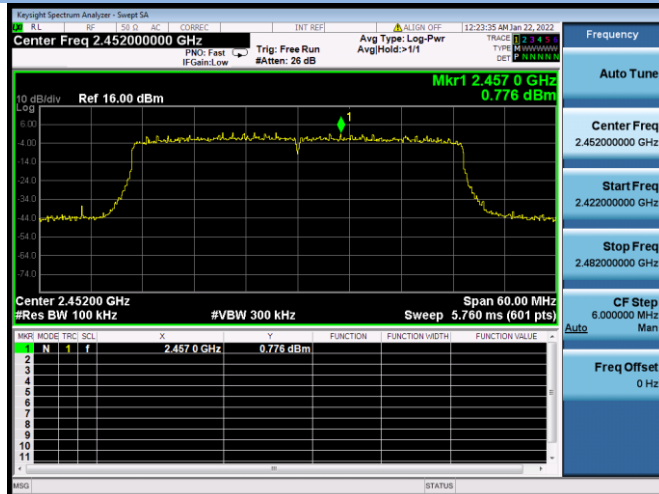

802.11ax-20 MHz CHANNEL 11, Band Edge

802.11ax-40 MHz CHANNEL 3, Carrier level

802.11ax-40 MHz CHANNEL 3, Reference level

802.11ax-40 MHz CHANNEL 3, Band Edge

802.11ax-40 MHz CHANNEL 7, Carrier level

802.11ax-40 MHz CHANNEL 7, Reference level

802.11ax-40 MHz CHANNEL 7, Band Edge

802.11ax-40 MHz CHANNEL 8, Carrier level

802.11ax-40 MHz CHANNEL 8, Reference level

802.11ax-40 MHz CHANNEL 8, Band Edge

802.11ax-40 MHz CHANNEL 9, Carrier level

802.11ax-40 MHz CHANNEL 9, Reference level

802.11ax-40 MHz CHANNEL 9, Band Edge

Aux. Antenna

802.11b CHANNEL 1, Carrier level

802.11b CHANNEL 1, Reference level

802.11b CHANNEL 1, Band Edge

802.11b CHANNEL 11, Carrier level

802.11b CHANNEL 11, Reference level