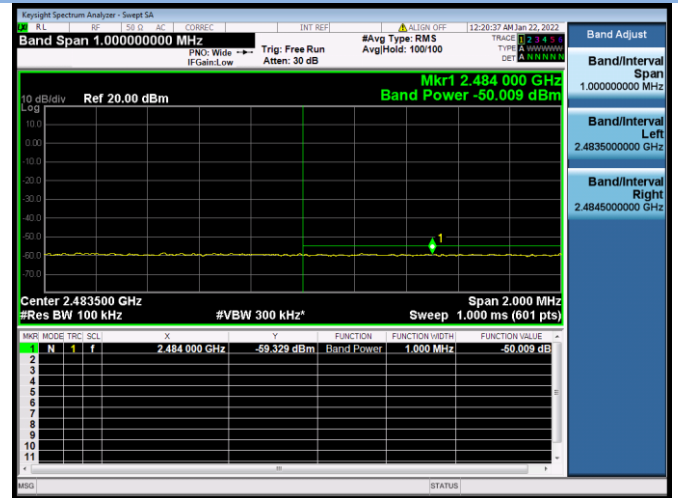

802.11ax-40 MHz CHANNEL 7, Band Edge

802.11ax-40 MHz CHANNEL 8, Carrier level

802.11ax-40 MHz CHANNEL 8, Reference level

802.11ax-40 MHz CHANNEL 8, Band Edge

802.11ax-40 MHz CHANNEL 9, Carrier level

802.11ax-40 MHz CHANNEL 9, Reference level

802.11ax-40 MHz CHANNEL 9, Band Edge

Aux. Antenna

802.11b CHANNEL 1, Carrier level

802.11b CHANNEL 1, Reference level

802.11b CHANNEL 1, Band Edge

802.11b CHANNEL 11, Carrier level

802.11b CHANNEL 11, Reference level