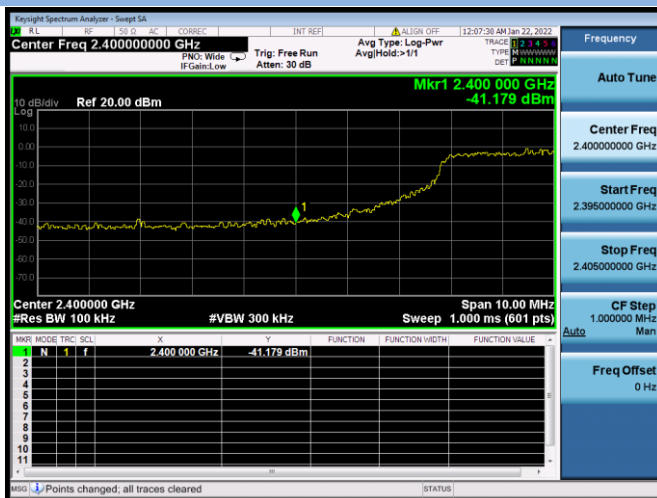

802.11ax-20 MHz CHANNEL 10, Carrier level

802.11ax-20 MHz CHANNEL 10, Reference level

802.11ax-20 MHz CHANNEL 10, Band Edge

802.11ax-20 MHz CHANNEL 11, Carrier level

802.11ax-20 MHz CHANNEL 11, Reference level

802.11ax-20 MHz CHANNEL 11, Band Edge

802.11ax-40 MHz CHANNEL 3, Carrier level

802.11ax-40 MHz CHANNEL 3, Reference level

802.11ax-40 MHz CHANNEL 3, Band Edge

802.11ax-40 MHz CHANNEL 7, Carrier level

802.11ax-40 MHz CHANNEL 7, Reference level