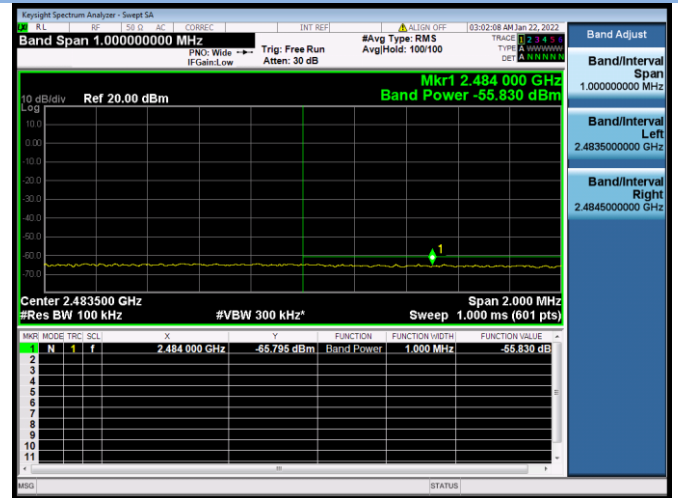

802.11ax-40 MHz CHANNEL 9, Band Edge

Aux. Antenna

802.11b CHANNEL 1, Carrier level

802.11b CHANNEL 1, Reference level

802.11b CHANNEL 1, Band Edge

802.11b CHANNEL 11, Carrier level

802.11b CHANNEL 11, Reference level

802.11b CHANNEL 11, Band Edge

802.11g CHANNEL 1, Carrier level

802.11g CHANNEL 1, Band Edge

802.11g CHANNEL 11, Carrier level

802.11g CHANNEL 11, Reference level

802.11g CHANNEL 11, Band Edge

802.11n-20 CHANNEL 1, Carrier level