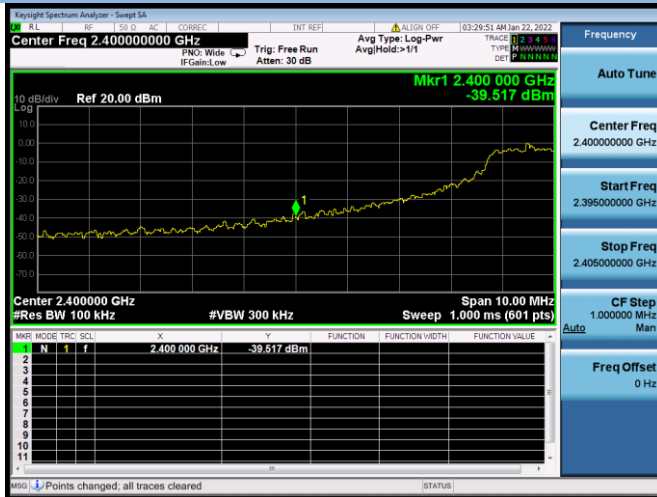

802.11b CHANNEL 11, Band Edge

802.11g CHANNEL 1, Carrier level

802.11g CHANNEL 1, Band Edge

802.11g CHANNEL 11, Carrier level

802.11g CHANNEL 11, Reference level

802.11g CHANNEL 11, Band Edge

802.11n-20 CHANNEL 1, Carrier level

802.11n-20 MHz CHANNEL 1, Reference level

802.11n-20 MHz CHANNEL 1, Band Edge

802.11n-20 MHz CHANNEL 11, Carrier level

802.11n-20 MHz CHANNEL 11, Reference level

802.11n-40 CHANNEL 3, Carrier level

802.11n-40 MHz CHANNEL 3, Reference level

802.11n-40 MHz CHANNEL 3, Band Edge

802.11n-40 MHz CHANNEL 9, Carrier level

802.11n-40 MHz CHANNEL 9, Reference level

802.11n-40 MHz CHANNEL 9, Band Edge

VHT(20 MHz) CHANNEL 1, Carrier level

VHT(20 MHz) MHz CHANNEL 1, Band Edge

VHT(20 MHz) MHz CHANNEL 1, Reference level

VHT(20 MHz) MHz CHANNEL 1, Band Edge