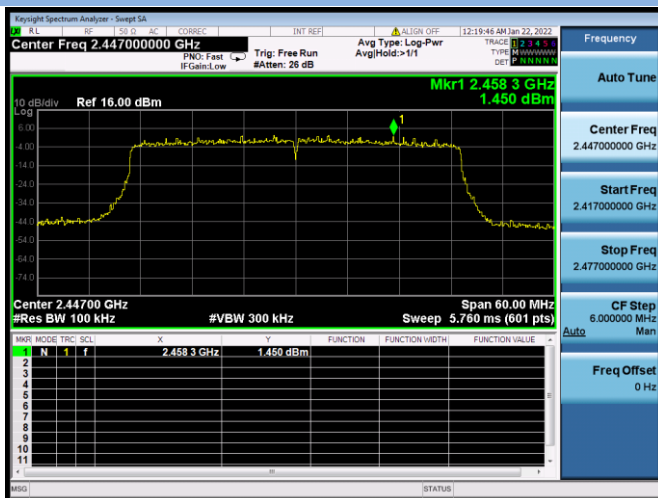

802.11ax-20 MHz CHANNEL 10, Carrier level

802.11ax-20 MHz CHANNEL 10, Reference level

802.11ax-20 MHz CHANNEL 10, Band Edge

802.11ax-20 MHz CHANNEL 11, Carrier level

802.11ax-20 MHz CHANNEL 11, Reference level

802.11ax-20 MHz CHANNEL 11, Band Edge

802.11ax-40 MHz CHANNEL 3, Carrier level

802.11ax-40 MHz CHANNEL 3, Reference level

802.11ax-40 MHz CHANNEL 3, Band Edge

802.11ax-40 MHz CHANNEL 7, Carrier level

802.11ax-40 MHz CHANNEL 7, Reference level

802.11ax-40 MHz CHANNEL 7, Band Edge

802.11ax-40 MHz CHANNEL 8, Carrier level

802.11ax-40 MHz CHANNEL 8, Reference level

802.11ax-40 MHz CHANNEL 8, Band Edge

802.11ax-40 MHz CHANNEL 9, Carrier level

802.11ax-40 MHz CHANNEL 9, Reference level