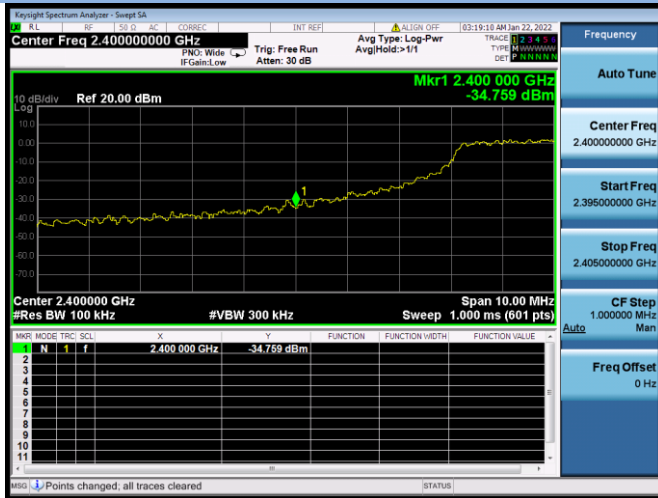

802.11b CHANNEL 11, Band Edge

802.11g CHANNEL 1, Carrier level

802.11g CHANNEL 1, Band Edge

802.11g CHANNEL 11, Carrier level

802.11g CHANNEL 11, Reference level

802.11g CHANNEL 11, Band Edge

802.11n-20 CHANNEL 1, Carrier level

802.11n-20 MHz CHANNEL 1, Reference level

802.11n-20 MHz CHANNEL 1, Band Edge

802.11n-20 MHz CHANNEL 11, Carrier level

802.11n-20 MHz CHANNEL 11, Reference level

802.11n-40 CHANNEL 3, Carrier level

802.11n-40 MHz CHANNEL 3, Reference level