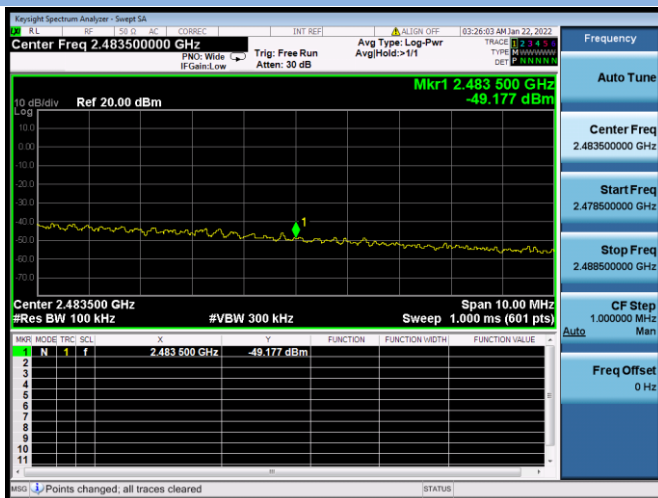

802.11b CHANNEL 11, Band Edge

802.11g CHANNEL 1, Carrier level

802.11g CHANNEL 1, Band Edge

802.11g CHANNEL 11, Carrier level

802.11g CHANNEL 11, Reference level

802.11g CHANNEL 11, Band Edge

802.11n-20 CHANNEL 1, Carrier level

802.11n-20 MHz CHANNEL 1, Reference level

802.11n-20 MHz CHANNEL 1, Band Edge

802.11n-20 MHz CHANNEL 11, Carrier level

802.11n-20 MHz CHANNEL 11, Reference level

802.11n-40 CHANNEL 3, Carrier level

802.11n-40 MHz CHANNEL 3, Reference level

802.11n-40 MHz CHANNEL 3, Band Edge

802.11n-40 MHz CHANNEL 9, Carrier level

802.11n-40 MHz CHANNEL 9, Reference level

802.11n-40 MHz CHANNEL 9, Band Edge

VHT(20 MHz) CHANNEL 1, Carrier level

VHT(20 MHz) MHz CHANNEL 1, Band Edge

VHT(20 MHz) MHz CHANNEL 1, Reference level

VHT(20 MHz) MHz CHANNEL 1, Band Edge