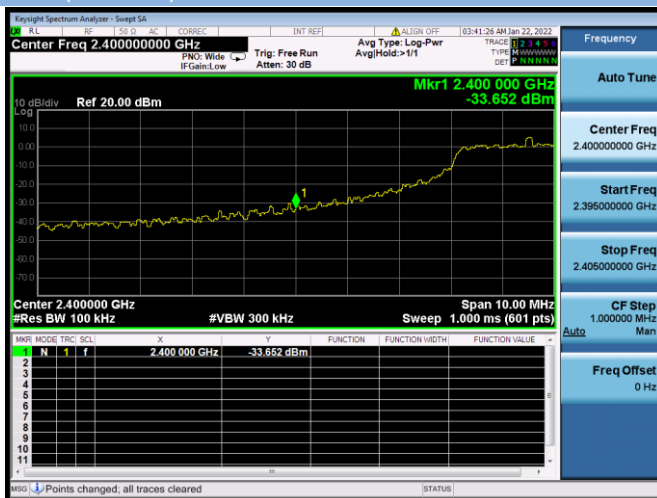

802.11n-20 MHz CHANNEL 1, Reference level

802.11n-20 MHz CHANNEL 1, Band Edge

802.11n-20 MHz CHANNEL 11, Carrier level

802.11n-20 MHz CHANNEL 11, Reference level

802.11n-40 CHANNEL 3, Carrier level

802.11n-40 MHz CHANNEL 3, Reference level

802.11n-40 MHz CHANNEL 3, Band Edge

802.11n-40 MHz CHANNEL 9, Carrier level

802.11n-40 MHz CHANNEL 9, Reference level

802.11n-40 MHz CHANNEL 9, Band Edge

VHT(20 MHz) CHANNEL 1, Carrier level

VHT(20 MHz) MHz CHANNEL 1, Band Edge

VHT(20 MHz) MHz CHANNEL 1, Reference level

VHT(20 MHz) MHz CHANNEL 1, Band Edge