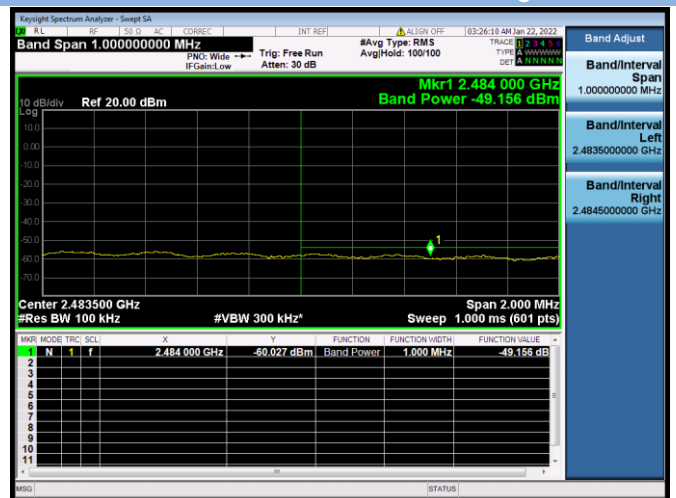

802.11b CHANNEL 11, Band Edge

802.11g CHANNEL 1, Carrier level

802.11g CHANNEL 1, Band Edge

802.11g CHANNEL 11, Carrier level

802.11g CHANNEL 11, Reference level

802.11g CHANNEL 11, Band Edge

802.11n-20 CHANNEL 1, Carrier level

802.11n-20 MHz CHANNEL 1, Reference level

802.11n-20 MHz CHANNEL 1, Band Edge

802.11n-20 MHz CHANNEL 11, Carrier level

802.11n-20 MHz CHANNEL 11, Reference level

802.11n-40 CHANNEL 3, Carrier level

802.11n-40 MHz CHANNEL 3, Reference level

802.11n-40 MHz CHANNEL 3, Band Edge

802.11n-40 MHz CHANNEL 9, Carrier level

802.11n-40 MHz CHANNEL 9, Reference level

802.11n-40 MHz CHANNEL 9, Band Edge

VHT(20 MHz) CHANNEL 1, Carrier level

VHT(20 MHz) MHz CHANNEL 1, Band Edge

VHT(20 MHz) MHz CHANNEL 1, Reference level

VHT(20 MHz) MHz CHANNEL 1, Band Edge