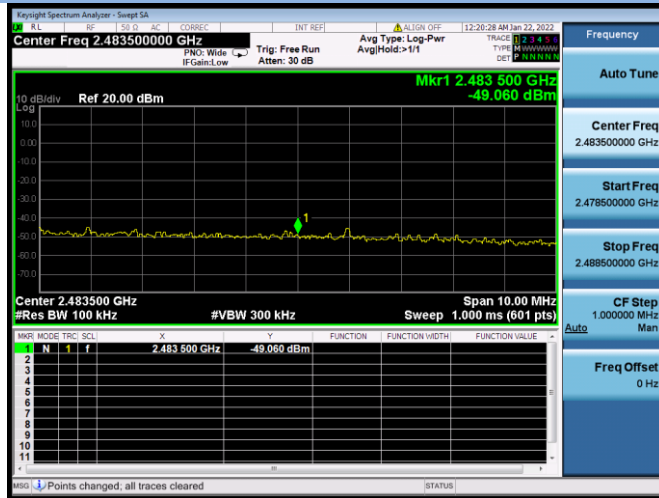

802.11ax-20 MHz CHANNEL 10, Carrier level

802.11ax-20 MHz CHANNEL 10, Reference level

802.11ax-20 MHz CHANNEL 10, Band Edge

802.11ax-20 MHz CHANNEL 11, Carrier level

802.11ax-20 MHz CHANNEL 11, Reference level

802.11ax-20 MHz CHANNEL 11, Band Edge

802.11ax-40 MHz CHANNEL 3, Carrier level

802.11ax-40 MHz CHANNEL 3, Reference level

802.11ax-40 MHz CHANNEL 3, Band Edge

802.11ax-40 MHz CHANNEL 7, Carrier level

802.11ax-40 MHz CHANNEL 7, Reference level

802.11ax-40 MHz CHANNEL 7, Band Edge

802.11ax-40 MHz CHANNEL 8, Carrier level

802.11ax-40 MHz CHANNEL 8, Reference level

802.11ax-40 MHz CHANNEL 8, Band Edge

802.11ax-40 MHz CHANNEL 9, Carrier level

802.11ax-40 MHz CHANNEL 9, Reference level