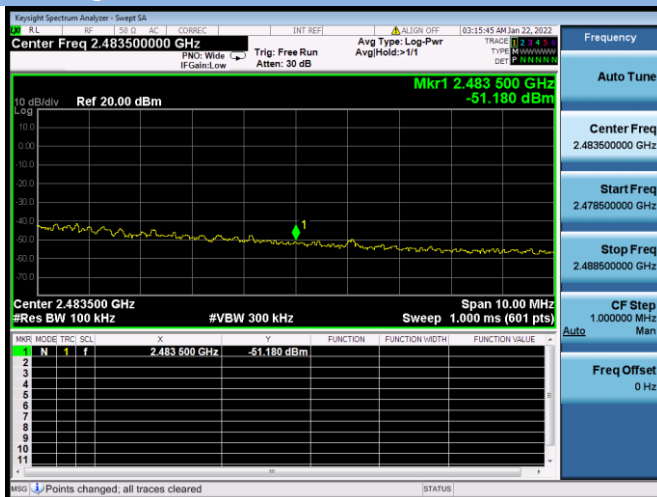

802.11ax-40 MHz CHANNEL 9, Band Edge

Aux. Antenna

802.11b CHANNEL 1, Carrier level

802.11b CHANNEL 1, Reference level

802.11b CHANNEL 1, Band Edge

802.11b CHANNEL 11, Carrier level

802.11b CHANNEL 11, Reference level

802.11b CHANNEL 11, Band Edge

802.11g CHANNEL 1, Carrier level

802.11g CHANNEL 1, Band Edge

802.11g CHANNEL 11, Carrier level

802.11g CHANNEL 11, Reference level

802.11g CHANNEL 11, Band Edge

802.11n-20 CHANNEL 1, Carrier level

802.11n-20 MHz CHANNEL 1, Reference level

802.11n-20 MHz CHANNEL 1, Band Edge

802.11n-20 MHz CHANNEL 11, Carrier level

802.11n-20 MHz CHANNEL 11, Reference level

802.11n-40 CHANNEL 3, Carrier level

802.11n-40 MHz CHANNEL 3, Reference level