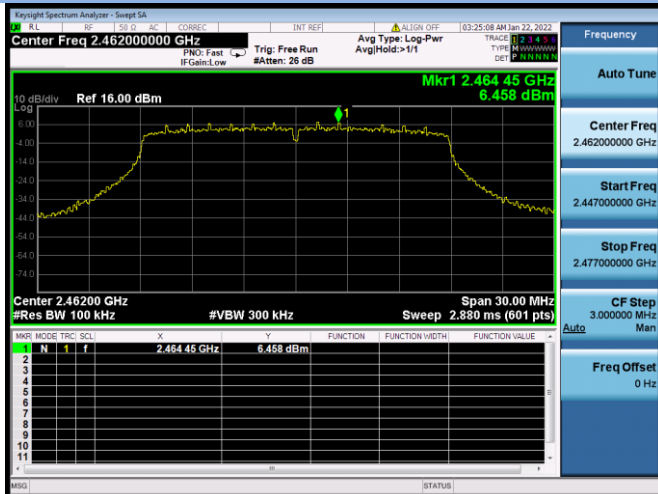

802.11ax-40 MHz CHANNEL 9, Band Edge

Aux. Antenna

802.11b CHANNEL 1, Carrier level

802.11b CHANNEL 1, Reference level

802.11b CHANNEL 1, Band Edge

802.11b CHANNEL 11, Carrier level

802.11b CHANNEL 11, Reference level

802.11b CHANNEL 11, Band Edge

802.11g CHANNEL 1, Carrier level

802.11g CHANNEL 1, Band Edge

802.11g CHANNEL 11, Carrier level

802.11g CHANNEL 11, Reference level

802.11g CHANNEL 11, Band Edge

802.11n-20 CHANNEL 1, Carrier level

802.11n-20 MHz CHANNEL 1, Reference level

802.11n-20 MHz CHANNEL 1, Band Edge

802.11n-20 MHz CHANNEL 11, Carrier level

802.11n-20 MHz CHANNEL 11, Reference level

802.11n-40 CHANNEL 3, Carrier level

802.11n-40 MHz CHANNEL 3, Reference level