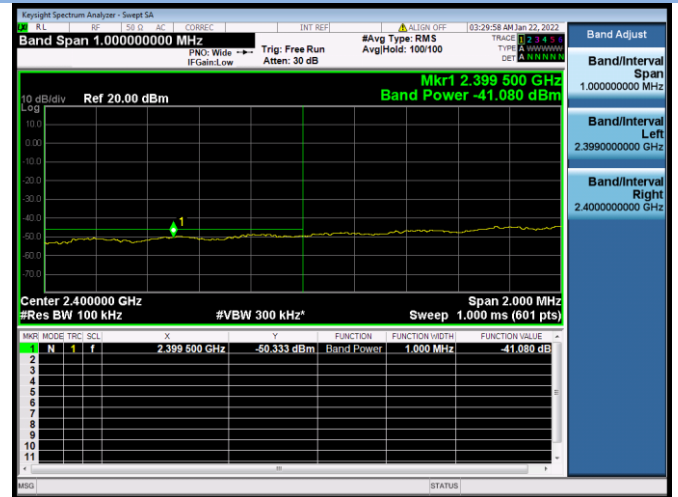

802.11b CHANNEL 11, Band Edge

802.11g CHANNEL 1, Carrier level

802.11g CHANNEL 1, Band Edge

802.11g CHANNEL 11, Carrier level

802.11g CHANNEL 11, Reference level

802.11g CHANNEL 11, Band Edge

802.11n-20 CHANNEL 1, Carrier level

802.11n-20 MHz CHANNEL 1, Reference level

802.11n-20 MHz CHANNEL 1, Band Edge

802.11n-20 MHz CHANNEL 11, Carrier level

802.11n-20 MHz CHANNEL 11, Reference level

802.11n-40 CHANNEL 3, Carrier level

802.11n-40 MHz CHANNEL 3, Reference level

802.11n-40 MHz CHANNEL 3, Band Edge

802.11n-40 MHz CHANNEL 9, Carrier level

802.11n-40 MHz CHANNEL 9, Reference level

802.11n-40 MHz CHANNEL 9, Band Edge

VHT(20 MHz) CHANNEL 1, Carrier level

VHT(20 MHz) MHz CHANNEL 1, Band Edge

VHT(20 MHz) MHz CHANNEL 1, Reference level

VHT(20 MHz) MHz CHANNEL 1, Band Edge