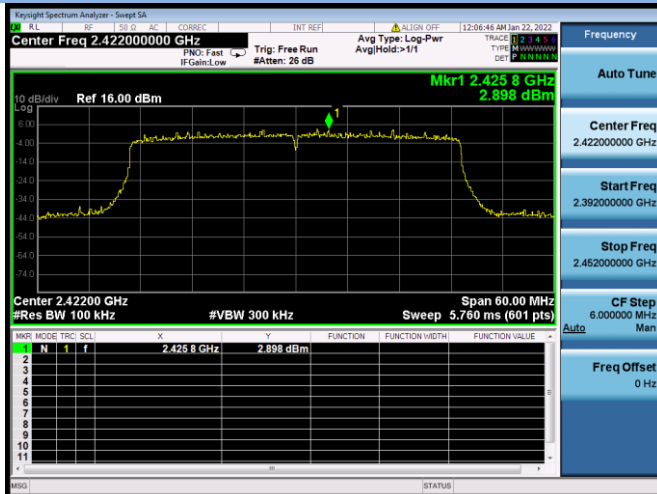

802.11ax-20 MHz CHANNEL 10, Carrier level

802.11ax-20 MHz CHANNEL 10, Reference level

802.11ax-20 MHz CHANNEL 10, Band Edge

802.11ax-20 MHz CHANNEL 11, Carrier level

802.11ax-20 MHz CHANNEL 11, Reference level

802.11ax-20 MHz CHANNEL 11, Band Edge

802.11ax-40 MHz CHANNEL 3, Carrier level

802.11ax-40 MHz CHANNEL 3, Reference level

802.11ax-40 MHz CHANNEL 3, Band Edge

802.11ax-40 MHz CHANNEL 7, Carrier level

802.11ax-40 MHz CHANNEL 7, Reference level