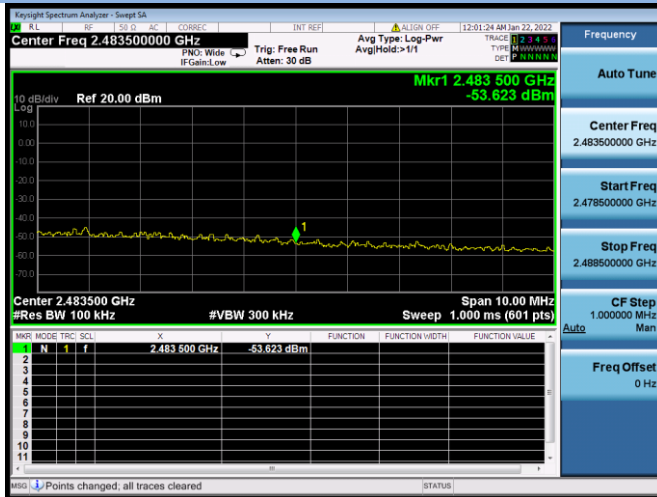

802.11ax-20 MHz CHANNEL 10, Carrier level

802.11ax-20 MHz CHANNEL 10, Reference level

802.11ax-20 MHz CHANNEL 10, Band Edge

802.11ax-20 MHz CHANNEL 11, Carrier level

802.11ax-20 MHz CHANNEL 11, Reference level

802.11ax-20 MHz CHANNEL 11, Band Edge

802.11ax-40 MHz CHANNEL 3, Carrier level

802.11ax-40 MHz CHANNEL 3, Reference level

802.11ax-40 MHz CHANNEL 3, Band Edge

802.11ax-40 MHz CHANNEL 7, Carrier level

802.11ax-40 MHz CHANNEL 7, Reference level

802.11ax-40 MHz CHANNEL 7, Band Edge

802.11ax-40 MHz CHANNEL 8, Carrier level

802.11ax-40 MHz CHANNEL 8, Reference level

802.11ax-40 MHz CHANNEL 8, Band Edge

802.11ax-40 MHz CHANNEL 9, Carrier level

802.11ax-40 MHz CHANNEL 9, Reference level