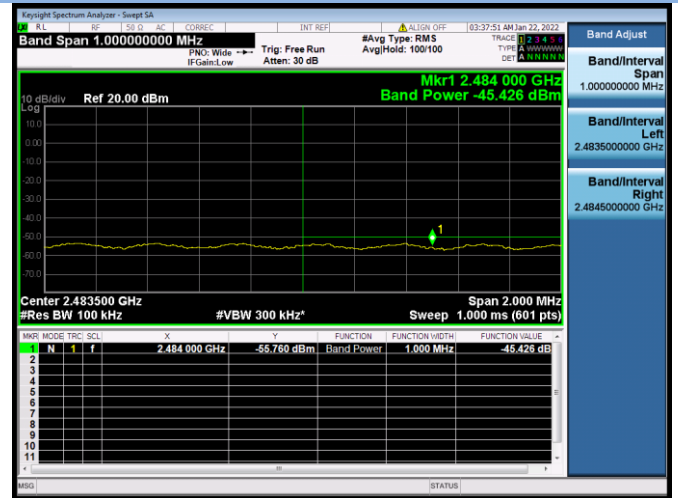

802.11n-20 MHz CHANNEL 1, Reference level

802.11n-20 MHz CHANNEL 1, Band Edge

802.11n-20 MHz CHANNEL 11, Carrier level

802.11n-20 MHz CHANNEL 11, Reference level

802.11n-40 CHANNEL 3, Carrier level

802.11n-40 MHz CHANNEL 3, Reference level

802.11n-40 MHz CHANNEL 3, Band Edge

802.11n-40 MHz CHANNEL 9, Carrier level

802.11n-40 MHz CHANNEL 9, Reference level

802.11n-40 MHz CHANNEL 9, Band Edge

VHT(20 MHz) CHANNEL 1, Carrier level

VHT(20 MHz) MHz CHANNEL 1, Band Edge

VHT(20 MHz) MHz CHANNEL 1, Reference level

VHT(20 MHz) MHz CHANNEL 1, Band Edge