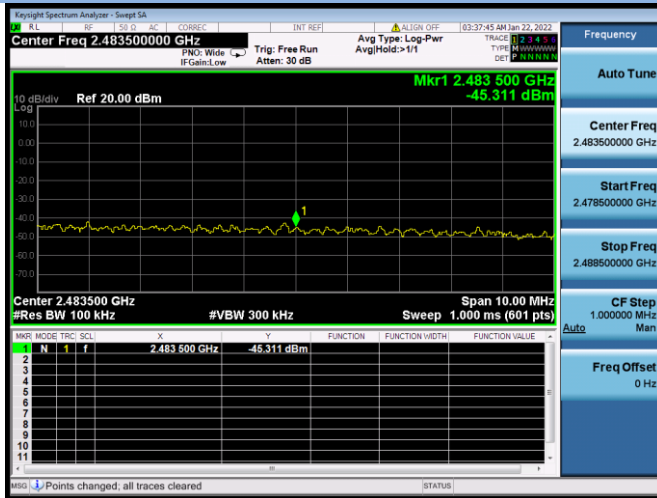

802.11b CHANNEL 11, Band Edge

802.11g CHANNEL 1, Carrier level

802.11g CHANNEL 1, Band Edge

802.11g CHANNEL 11, Carrier level

802.11g CHANNEL 11, Reference level

802.11g CHANNEL 11, Band Edge

802.11n-20 CHANNEL 1, Carrier level

802.11n-20 MHz CHANNEL 1, Reference level

802.11n-20 MHz CHANNEL 1, Band Edge

802.11n-20 MHz CHANNEL 11, Carrier level

802.11n-20 MHz CHANNEL 11, Reference level

802.11n-40 CHANNEL 3, Carrier level

802.11n-40 MHz CHANNEL 3, Reference level

802.11n-40 MHz CHANNEL 3, Band Edge

802.11n-40 MHz CHANNEL 9, Carrier level

802.11n-40 MHz CHANNEL 9, Reference level

802.11n-40 MHz CHANNEL 9, Band Edge

VHT(20 MHz) CHANNEL 1, Carrier level

VHT(20 MHz) MHz CHANNEL 1, Band Edge

VHT(20 MHz) MHz CHANNEL 1, Reference level

VHT(20 MHz) MHz CHANNEL 1, Band Edge