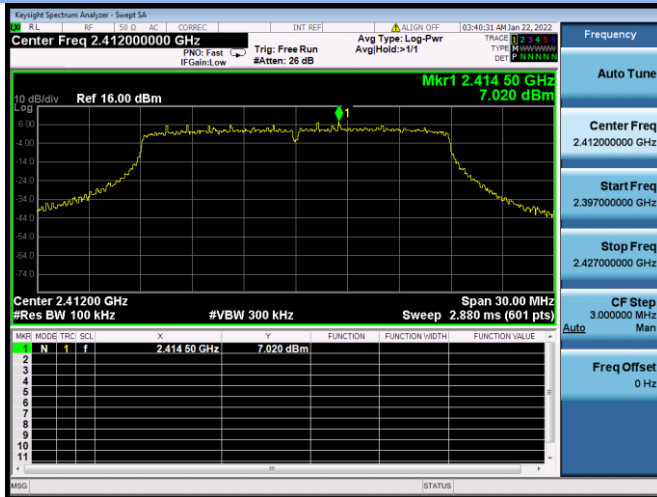

802.11n-20 MHz CHANNEL 1, Reference level

802.11n-20 MHz CHANNEL 1, Band Edge

802.11n-20 MHz CHANNEL 11, Carrier level

802.11n-20 MHz CHANNEL 11, Reference level

802.11n-40 CHANNEL 3, Carrier level

802.11n-40 MHz CHANNEL 3, Reference level

802.11n-40 MHz CHANNEL 3, Band Edge

802.11n-40 MHz CHANNEL 9, Carrier level

802.11n-40 MHz CHANNEL 9, Reference level

802.11n-40 MHz CHANNEL 9, Band Edge

VHT(20 MHz) CHANNEL 1, Carrier level

VHT(20 MHz) MHz CHANNEL 1, Band Edge

VHT(20 MHz) MHz CHANNEL 1, Reference level

VHT(20 MHz) MHz CHANNEL 1, Band Edge