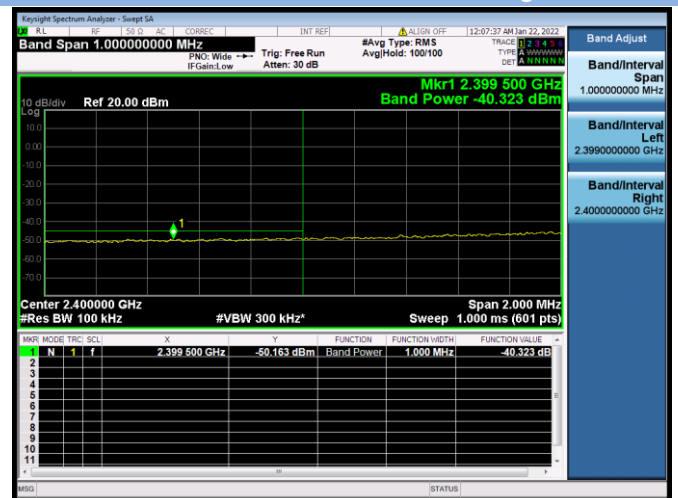

802.11ax-20 MHz CHANNEL 10, Carrier level

802.11ax-20 MHz CHANNEL 10, Reference level

802.11ax-20 MHz CHANNEL 10, Band Edge

802.11ax-20 MHz CHANNEL 11, Carrier level

802.11ax-20 MHz CHANNEL 11, Reference level

802.11ax-20 MHz CHANNEL 11, Band Edge

802.11ax-40 MHz CHANNEL 3, Carrier level

802.11ax-40 MHz CHANNEL 3, Reference level

802.11ax-40 MHz CHANNEL 3, Band Edge

802.11ax-40 MHz CHANNEL 7, Carrier level

802.11ax-40 MHz CHANNEL 7, Reference level

802.11ax-40 MHz CHANNEL 7, Band Edge

802.11ax-40 MHz CHANNEL 8, Carrier level

802.11ax-40 MHz CHANNEL 8, Reference level

802.11ax-40 MHz CHANNEL 8, Band Edge

802.11ax-40 MHz CHANNEL 9, Carrier level

802.11ax-40 MHz CHANNEL 9, Reference level