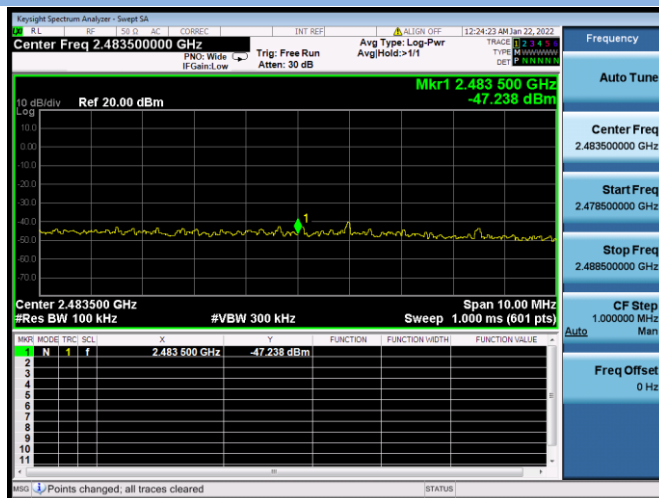

802.11ax-20 MHz CHANNEL 11, Band Edge

802.11ax-40 MHz CHANNEL 3, Carrier level

802.11ax-40 MHz CHANNEL 3, Reference level

802.11ax-40 MHz CHANNEL 3, Band Edge

802.11ax-40 MHz CHANNEL 7, Carrier level

802.11ax-40 MHz CHANNEL 7, Reference level

802.11ax-40 MHz CHANNEL 7, Band Edge

802.11ax-40 MHz CHANNEL 8, Carrier level

802.11ax-40 MHz CHANNEL 8, Reference level

802.11ax-40 MHz CHANNEL 8, Band Edge

802.11ax-40 MHz CHANNEL 9, Carrier level

802.11ax-40 MHz CHANNEL 9, Reference level

802.11ax-40 MHz CHANNEL 9, Band Edge

Aux. Antenna

802.11b CHANNEL 1, Carrier level

802.11b CHANNEL 1, Reference level

802.11b CHANNEL 1, Band Edge

802.11b CHANNEL 11, Carrier level

802.11b CHANNEL 11, Reference level