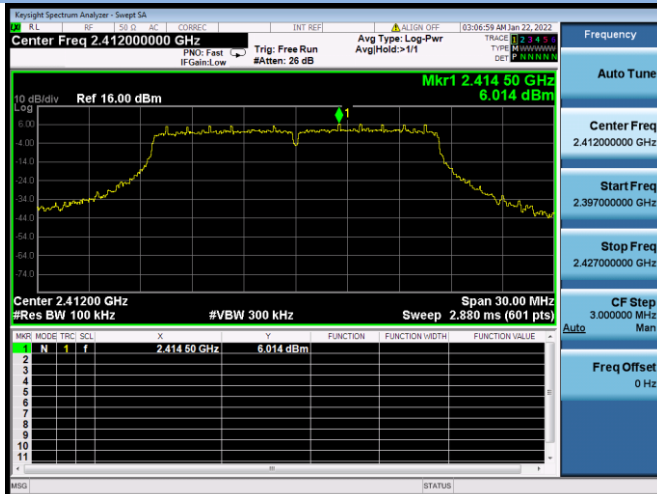

802.11ax-40 MHz CHANNEL 7, Band Edge

802.11ax-40 MHz CHANNEL 8, Carrier level

802.11ax-40 MHz CHANNEL 8, Reference level

802.11ax-40 MHz CHANNEL 8, Band Edge

802.11ax-40 MHz CHANNEL 9, Carrier level

802.11ax-40 MHz CHANNEL 9, Reference level

802.11ax-40 MHz CHANNEL 9, Band Edge

Aux. Antenna

802.11b CHANNEL 1, Carrier level

802.11b CHANNEL 1, Reference level

802.11b CHANNEL 1, Band Edge

802.11b CHANNEL 11, Carrier level

802.11b CHANNEL 11, Reference level

802.11b CHANNEL 11, Band Edge

802.11g CHANNEL 1, Carrier level

802.11g CHANNEL 1, Band Edge

802.11g CHANNEL 11, Carrier level

802.11g CHANNEL 11, Reference level

802.11g CHANNEL 11, Band Edge

802.11n-20 CHANNEL 1, Carrier level