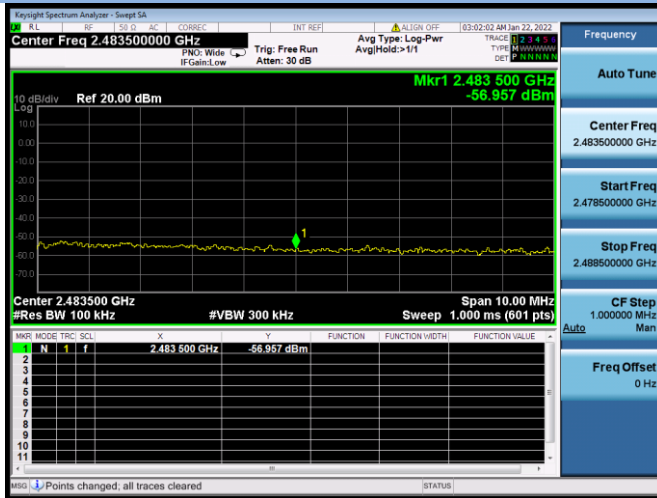

802.11ax-40 MHz CHANNEL 7, Band Edge

802.11ax-40 MHz CHANNEL 8, Carrier level

802.11ax-40 MHz CHANNEL 8, Reference level

802.11ax-40 MHz CHANNEL 8, Band Edge

802.11ax-40 MHz CHANNEL 9, Carrier level

802.11ax-40 MHz CHANNEL 9, Reference level

802.11ax-40 MHz CHANNEL 9, Band Edge

Aux. Antenna

802.11b CHANNEL 1, Carrier level

802.11b CHANNEL 1, Reference level

802.11b CHANNEL 1, Band Edge

802.11b CHANNEL 11, Carrier level

802.11b CHANNEL 11, Reference level

802.11b CHANNEL 11, Band Edge

802.11g CHANNEL 1, Carrier level

802.11g CHANNEL 1, Band Edge

802.11g CHANNEL 11, Carrier level

802.11g CHANNEL 11, Reference level

802.11g CHANNEL 11, Band Edge

802.11n-20 CHANNEL 1, Carrier level