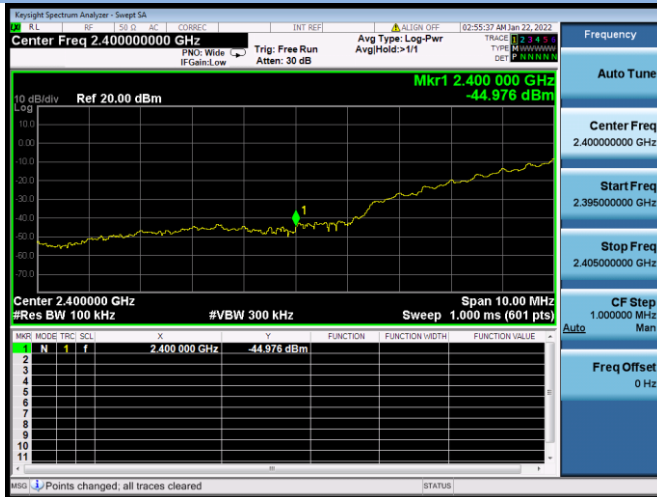

802.11ax-40 MHz CHANNEL 9, Band Edge

Aux. Antenna

802.11b CHANNEL 1, Carrier level

802.11b CHANNEL 1, Reference level

802.11b CHANNEL 1, Band Edge

802.11b CHANNEL 11, Carrier level

802.11b CHANNEL 11, Reference level

802.11b CHANNEL 11, Band Edge

802.11g CHANNEL 1, Carrier level

802.11g CHANNEL 1, Band Edge

802.11g CHANNEL 11, Carrier level

802.11g CHANNEL 11, Reference level

802.11g CHANNEL 11, Band Edge

802.11n-20 CHANNEL 1, Carrier level