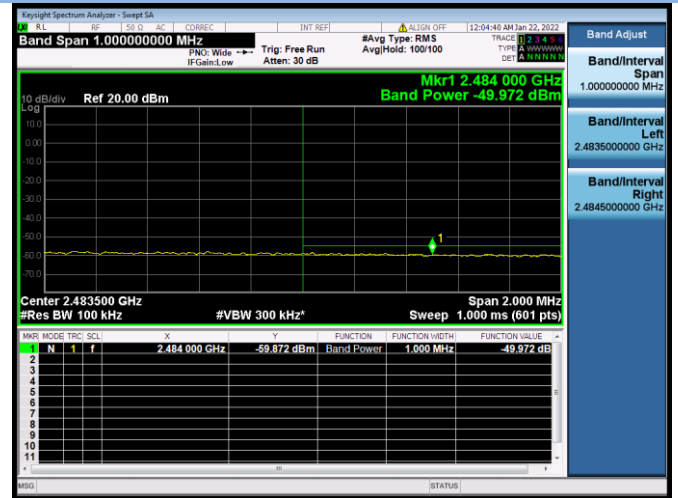

802.11ax-20 MHz CHANNEL 10, Carrier level

802.11ax-20 MHz CHANNEL 10, Reference level

802.11ax-20 MHz CHANNEL 10, Band Edge

802.11ax-20 MHz CHANNEL 11, Carrier level

802.11ax-20 MHz CHANNEL 11, Reference level

802.11ax-20 MHz CHANNEL 11, Band Edge

802.11ax-40 MHz CHANNEL 3, Carrier level

802.11ax-40 MHz CHANNEL 3, Reference level

802.11ax-40 MHz CHANNEL 3, Band Edge

802.11ax-40 MHz CHANNEL 7, Carrier level

802.11ax-40 MHz CHANNEL 7, Reference level