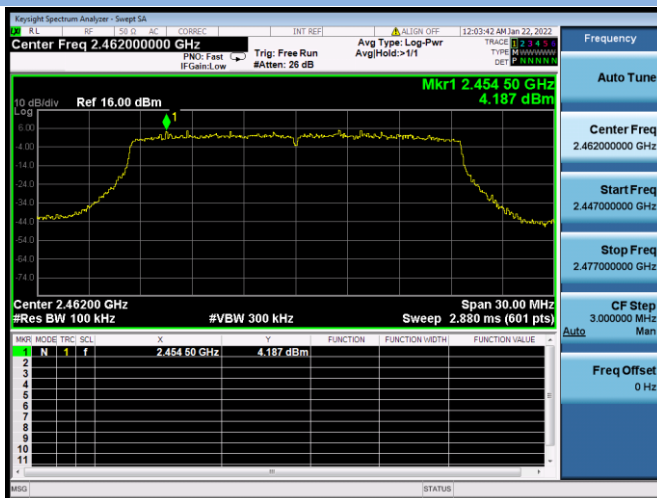

802.11ax-20 MHz CHANNEL 10, Carrier level

802.11ax-20 MHz CHANNEL 10, Reference level

802.11ax-20 MHz CHANNEL 10, Band Edge

802.11ax-20 MHz CHANNEL 11, Carrier level

802.11ax-20 MHz CHANNEL 11, Reference level

802.11ax-20 MHz CHANNEL 11, Band Edge

802.11ax-40 MHz CHANNEL 3, Carrier level

802.11ax-40 MHz CHANNEL 3, Reference level

802.11ax-40 MHz CHANNEL 3, Band Edge

802.11ax-40 MHz CHANNEL 7, Carrier level

802.11ax-40 MHz CHANNEL 7, Reference level