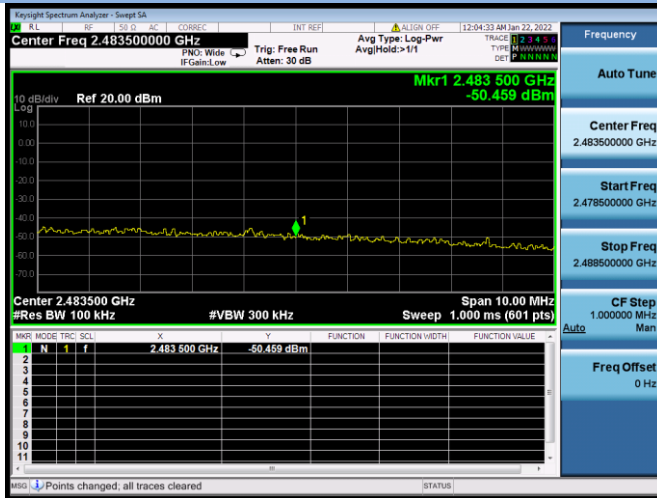

802.11ax-20 MHz CHANNEL 10, Carrier level

802.11ax-20 MHz CHANNEL 10, Reference level

802.11ax-20 MHz CHANNEL 10, Band Edge

802.11ax-20 MHz CHANNEL 11, Carrier level

802.11ax-20 MHz CHANNEL 11, Reference level

802.11ax-20 MHz CHANNEL 11, Band Edge

802.11ax-40 MHz CHANNEL 3, Carrier level

802.11ax-40 MHz CHANNEL 3, Reference level

802.11ax-40 MHz CHANNEL 3, Band Edge

802.11ax-40 MHz CHANNEL 7, Carrier level

802.11ax-40 MHz CHANNEL 7, Reference level