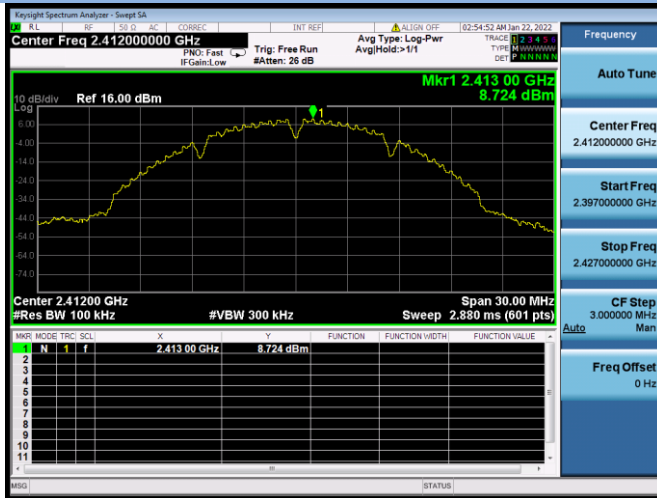

802.11ax-20 MHz CHANNEL 11, Band Edge

802.11ax-40 MHz CHANNEL 3, Carrier level

802.11ax-40 MHz CHANNEL 3, Reference level

802.11ax-40 MHz CHANNEL 3, Band Edge

802.11ax-40 MHz CHANNEL 7, Carrier level

802.11ax-40 MHz CHANNEL 7, Reference level

802.11ax-40 MHz CHANNEL 7, Band Edge

802.11ax-40 MHz CHANNEL 8, Carrier level

802.11ax-40 MHz CHANNEL 8, Reference level

802.11ax-40 MHz CHANNEL 8, Band Edge

802.11ax-40 MHz CHANNEL 9, Carrier level

802.11ax-40 MHz CHANNEL 9, Reference level

802.11ax-40 MHz CHANNEL 9, Band Edge

Aux. Antenna

802.11b CHANNEL 1, Carrier level

802.11b CHANNEL 1, Reference level

802.11b CHANNEL 1, Band Edge

802.11b CHANNEL 11, Carrier level

802.11b CHANNEL 11, Reference level