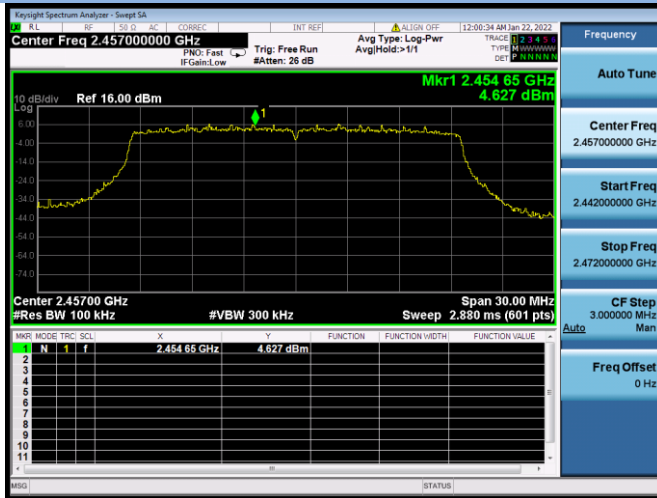

802.11ax-20 MHz CHANNEL 10, Carrier level

802.11ax-20 MHz CHANNEL 10, Reference level

802.11ax-20 MHz CHANNEL 10, Band Edge

802.11ax-20 MHz CHANNEL 11, Carrier level

802.11ax-20 MHz CHANNEL 11, Reference level

802.11ax-20 MHz CHANNEL 11, Band Edge

802.11ax-40 MHz CHANNEL 3, Carrier level

802.11ax-40 MHz CHANNEL 3, Reference level

802.11ax-40 MHz CHANNEL 3, Band Edge

802.11ax-40 MHz CHANNEL 7, Carrier level

802.11ax-40 MHz CHANNEL 7, Reference level