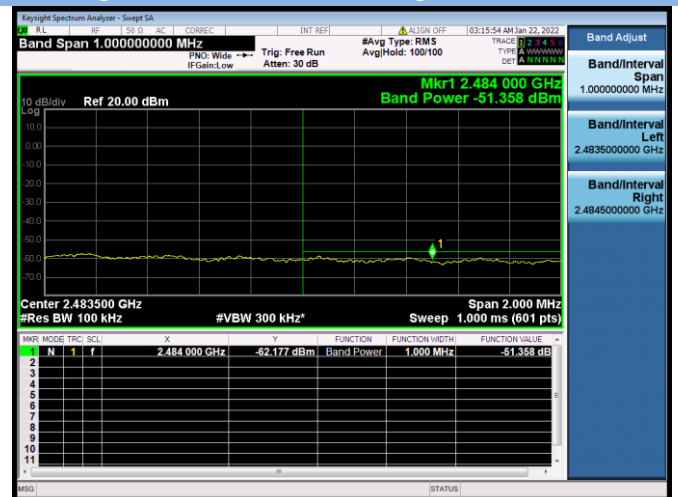

802.11ax-40 MHz CHANNEL 9, Band Edge

Aux. Antenna

802.11b CHANNEL 1, Carrier level

802.11b CHANNEL 1, Reference level

802.11b CHANNEL 1, Band Edge

802.11b CHANNEL 11, Carrier level

802.11b CHANNEL 11, Reference level

802.11b CHANNEL 11, Band Edge

802.11g CHANNEL 1, Carrier level

802.11g CHANNEL 1, Band Edge

802.11g CHANNEL 11, Carrier level

802.11g CHANNEL 11, Reference level

802.11g CHANNEL 11, Band Edge

802.11n-20 CHANNEL 1, Carrier level

802.11n-20 MHz CHANNEL 1, Reference level

802.11n-20 MHz CHANNEL 1, Band Edge

802.11n-20 MHz CHANNEL 11, Carrier level

802.11n-20 MHz CHANNEL 11, Reference level

802.11n-40 CHANNEL 3, Carrier level

802.11n-40 MHz CHANNEL 3, Reference level