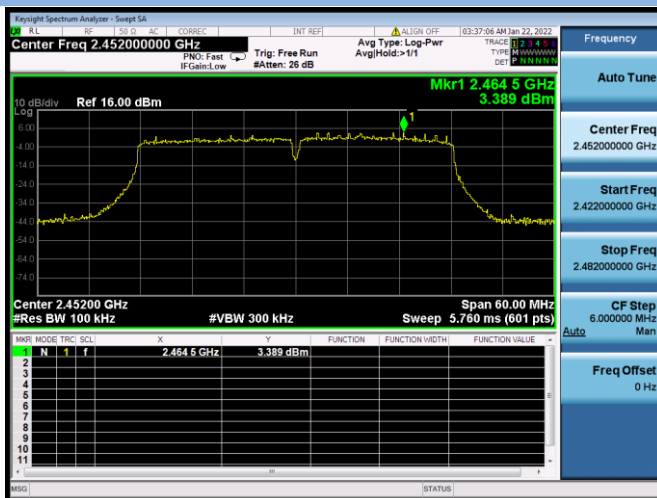

802.11b CHANNEL 11, Band Edge

802.11g CHANNEL 1, Carrier level

802.11g CHANNEL 1, Band Edge

802.11g CHANNEL 11, Carrier level

802.11g CHANNEL 11, Reference level

802.11g CHANNEL 11, Band Edge

802.11n-20 CHANNEL 1, Carrier level

802.11n-20 MHz CHANNEL 1, Reference level

802.11n-20 MHz CHANNEL 1, Band Edge

802.11n-20 MHz CHANNEL 11, Carrier level

802.11n-20 MHz CHANNEL 11, Reference level

802.11n-40 CHANNEL 3, Carrier level

802.11n-40 MHz CHANNEL 3, Reference level

802.11n-40 MHz CHANNEL 3, Band Edge

802.11n-40 MHz CHANNEL 9, Carrier level

802.11n-40 MHz CHANNEL 9, Reference level

802.11n-40 MHz CHANNEL 9, Band Edge

VHT(20 MHz) CHANNEL 1, Carrier level

VHT(20 MHz) MHz CHANNEL 1, Band Edge

VHT(20 MHz) MHz CHANNEL 1, Reference level

VHT(20 MHz) MHz CHANNEL 1, Band Edge