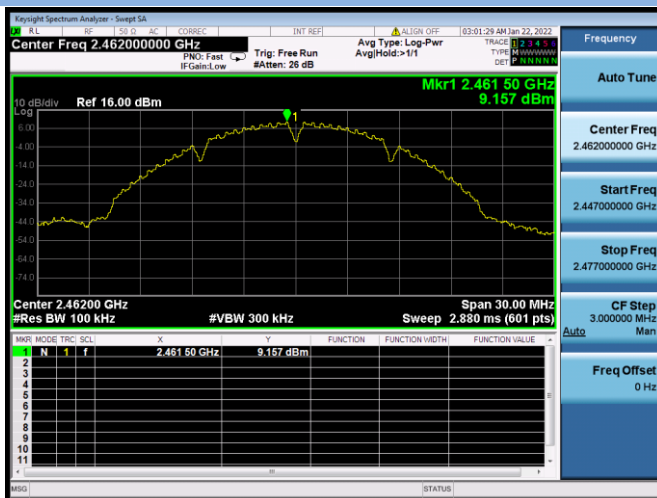

802.11ax-40 MHz CHANNEL 9, Band Edge

Aux. Antenna

802.11b CHANNEL 1, Carrier level

802.11b CHANNEL 1, Reference level

802.11b CHANNEL 1, Band Edge

802.11b CHANNEL 11, Carrier level

802.11b CHANNEL 11, Reference level

802.11b CHANNEL 11, Band Edge

802.11g CHANNEL 1, Carrier level

802.11g CHANNEL 1, Band Edge

802.11g CHANNEL 11, Carrier level

802.11g CHANNEL 11, Reference level

802.11g CHANNEL 11, Band Edge

802.11n-20 CHANNEL 1, Carrier level