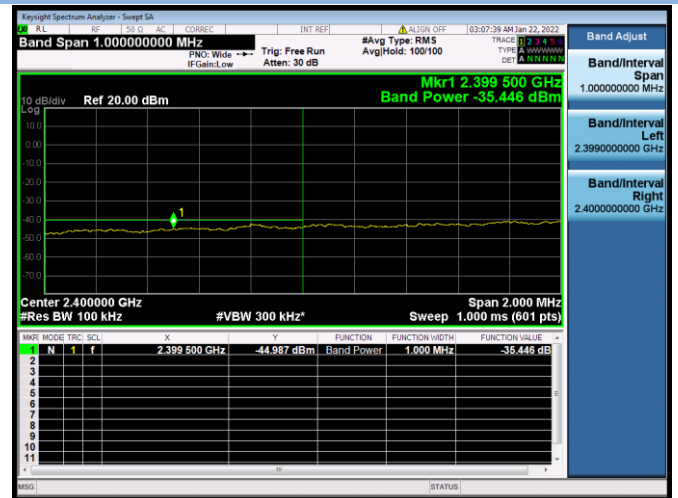

802.11ax-40 MHz CHANNEL 9, Band Edge

Aux. Antenna

802.11b CHANNEL 1, Carrier level

802.11b CHANNEL 1, Reference level

802.11b CHANNEL 1, Band Edge

802.11b CHANNEL 11, Carrier level

802.11b CHANNEL 11, Reference level

802.11b CHANNEL 11, Band Edge

802.11g CHANNEL 1, Carrier level

802.11g CHANNEL 1, Band Edge

802.11g CHANNEL 11, Carrier level

802.11g CHANNEL 11, Reference level

802.11g CHANNEL 11, Band Edge

802.11n-20 CHANNEL 1, Carrier level