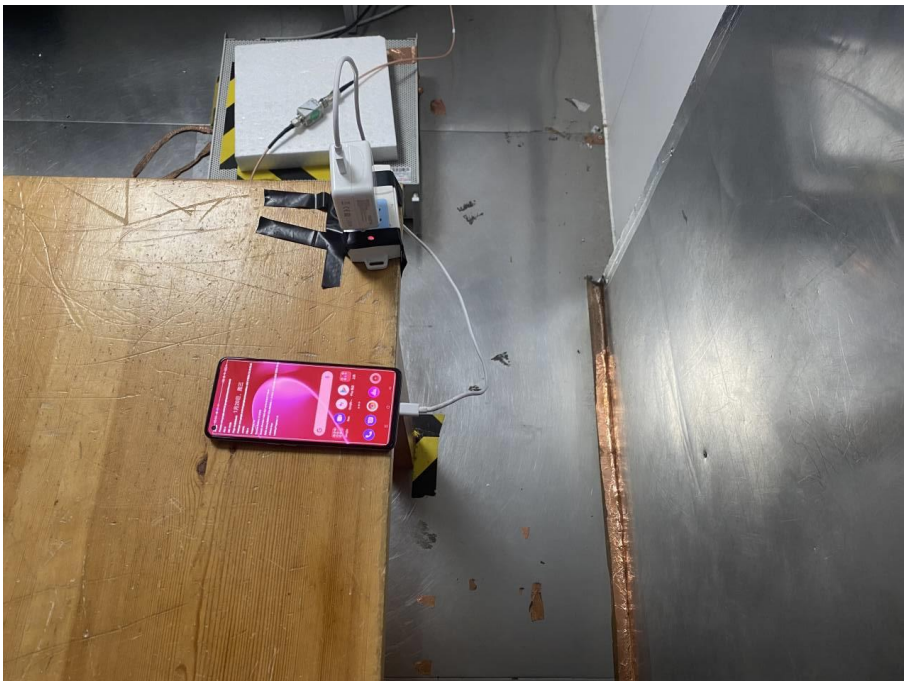

## EMC TEST SETUP PHOTOS

### 1 Radiated Field Strength Measurement

Below 1 GHz

Close-up Photo

Above 1 GHz

Below 1 GHz, The USB Test Mode

Close-up Photo, The USB Test Mode

Above 1 GHz, The USB Test Mode

## 2 Conducted Emission

The USB Test Mode

The USB Test Mode