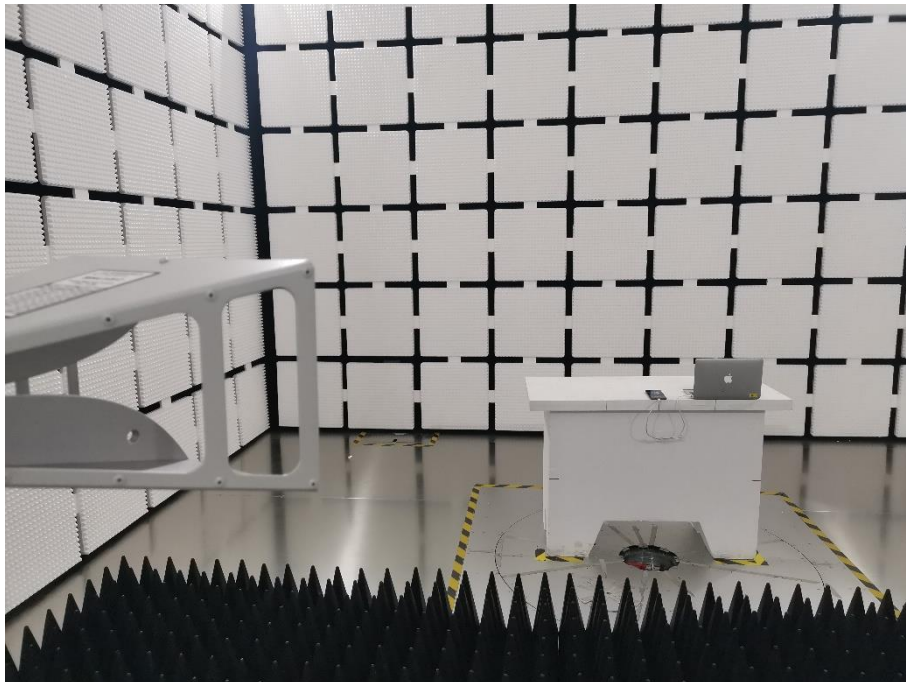

## EMC TEST SETUP PHOTOS

### 1 Radiated Field Strength Measurement

Below 1 GHz

Close-up Photo

Above 1 GHz

Below 1 GHz, The USB Test Mode

Close-up Photo, The USB Test Mode

Above 1 GHz, The USB Test Mode

## 2 Conducted Emission

The USB Test Mode

The USB Test Mode