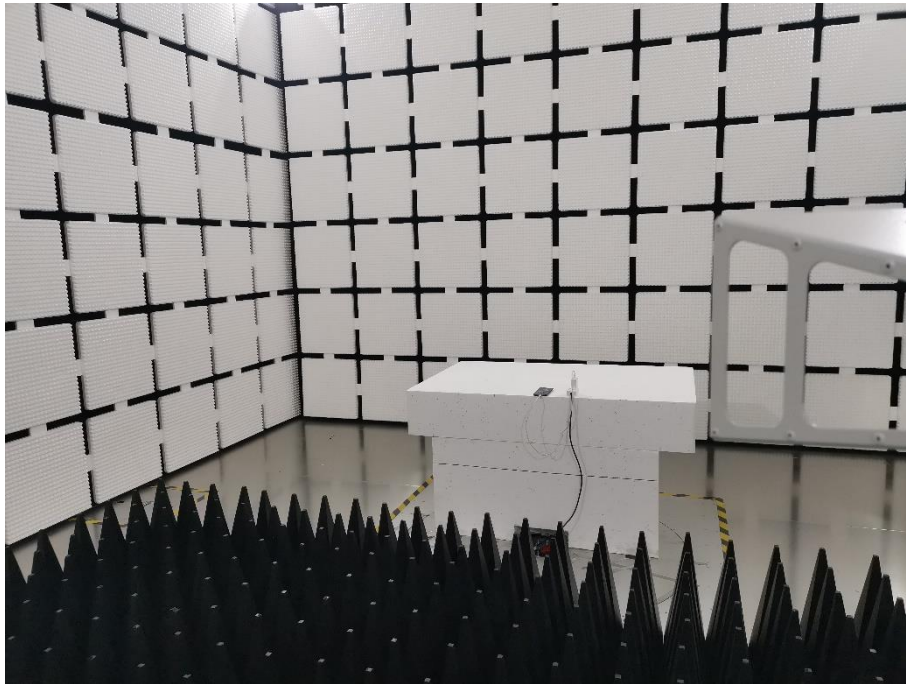

## EMC TEST SETUP PHOTOS

### 1 Radiated Field Strength Measurement

Below 1 GHz

Close-up Photo

Above 1 GHz

Below 1 GHz, The USB Test Mode

Close-up Photo, The USB Test Mode

Above 1 GHz, The USB Test Mode

## 2 Conducted Emission

The USB Test Mode

The USB Test Mode