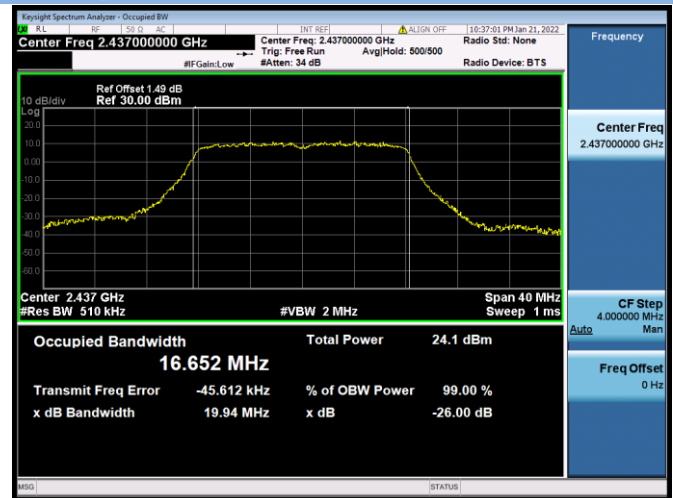

802.11b CHANNEL 6

802.11b CHANNEL 11

802.11g CHANNEL 1

802.11g CHANNEL 6

802.11g CHANNEL 11

802.11n-20 MHz CHANNEL 1

802.11n-20 MHz CHANNEL 6

802.11n-20 MHz CHANNEL 11

802.11n-40 MHz CHANNEL 3

802.11n-40 MHz CHANNEL 6

802.11n-40 MHz CHANNEL 9

VHT(20 MHz) CHANNEL 1

VHT(20 MHz) CHANNEL 6

VHT(20 MHz) CHANNEL 11

VHT(40 MHz) CHANNEL 3

VHT(40 MHz) MHz CHANNEL 6