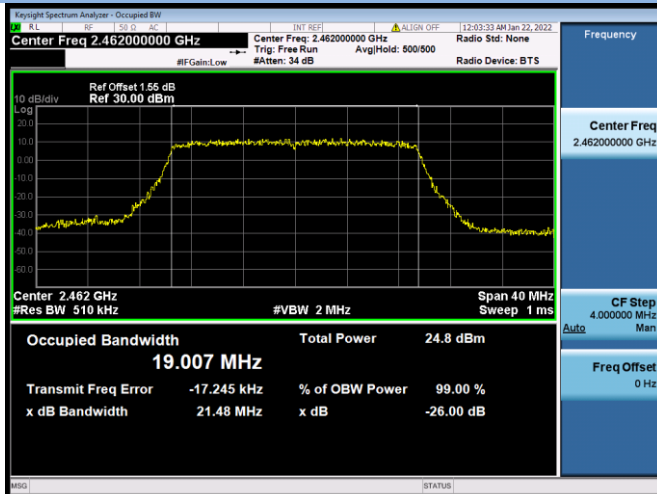

VHT(40 MHz) MHz CHANNEL 9

802.11ax-20 MHz CHANNEL 1

802.11ax-20 MHz CHANNEL 6

802.11ax-20 MHz CHANNEL 11

802.11ax-40 MHz CHANNEL 3

802.11ax-40 MHz CHANNEL 6

802.11ax-40 MHz CHANNEL 9

Aux. Antenna
6 dB Bandwidth