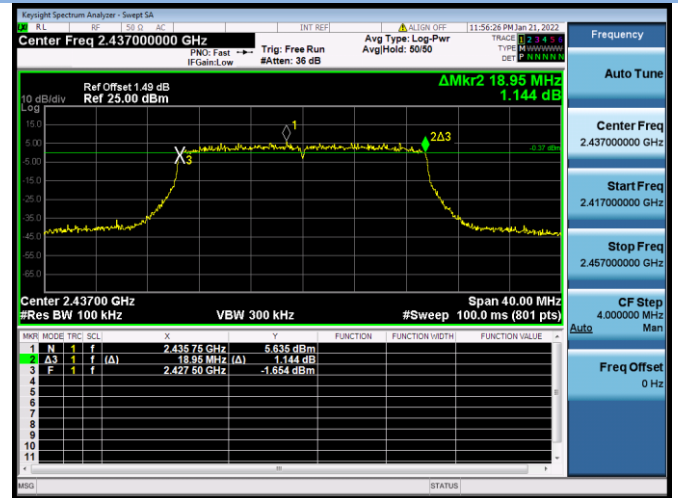

802.11n-40 MHz CHANNEL 3

802.11n-40 MHz CHANNEL 6

802.11n-40 MHz CHANNEL 9

VHT(20 MHz) CHANNEL 1

VHT(20 MHz) CHANNEL 11

VHT(40 MHz) CHANNEL 3

VHT(40 MHz) CHANNEL 6

VHT(40 MHz) CHANNEL 9

802.11ax-20 MHz CHANNEL 1

802.11ax-20 MHz CHANNEL 6

802.11ax-20 MHz CHANNEL 11

802.11ax-40 MHz CHANNEL 3

802.11ax-40 MHz CHANNEL 6

802.11ax-40 MHz CHANNEL 9

99% Bandwidth

802.11b CHANNEL 1