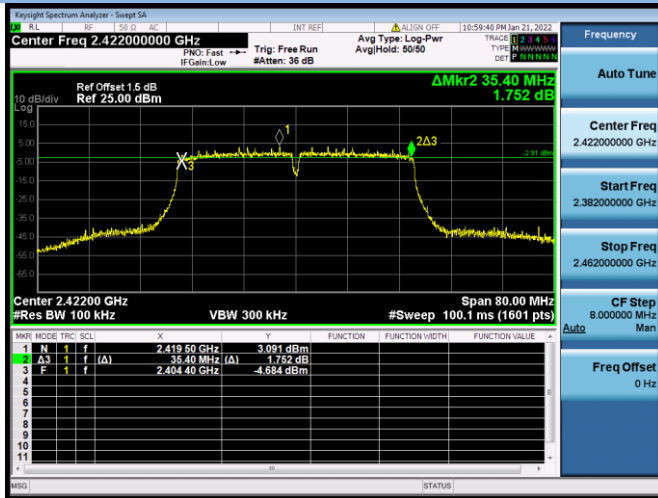

802.11n-40 MHz CHANNEL 3

802.11n-40 MHz CHANNEL 6

802.11n-40 MHz CHANNEL 9

VHT(20 MHz) CHANNEL 1

VHT(20 MHz) CHANNEL 11

VHT(40 MHz) CHANNEL 3

VHT(40 MHz) CHANNEL 6

VHT(40 MHz) CHANNEL 9

802.11ax-20 MHz CHANNEL 1

802.11ax-20 MHz CHANNEL 6

802.11ax-20 MHz CHANNEL 11

802.11ax-40 MHz CHANNEL 3

802.11ax-40 MHz CHANNEL 6

802.11ax-40 MHz CHANNEL 9

99% Bandwidth

802.11b CHANNEL 1