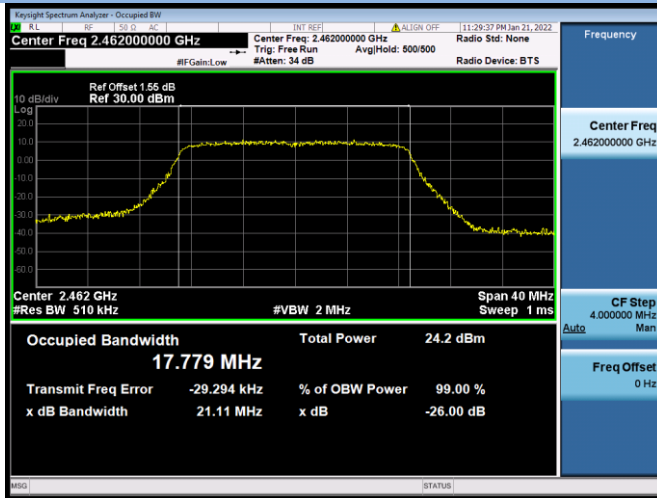

802.11n-40 MHz CHANNEL 3

802.11n-40 MHz CHANNEL 6

802.11n-40 MHz CHANNEL 9

VHT(20 MHz) CHANNEL 1

VHT(20 MHz) CHANNEL 6

VHT(20 MHz) CHANNEL 11

VHT(40 MHz) CHANNEL 3

VHT(40 MHz) MHz CHANNEL 6