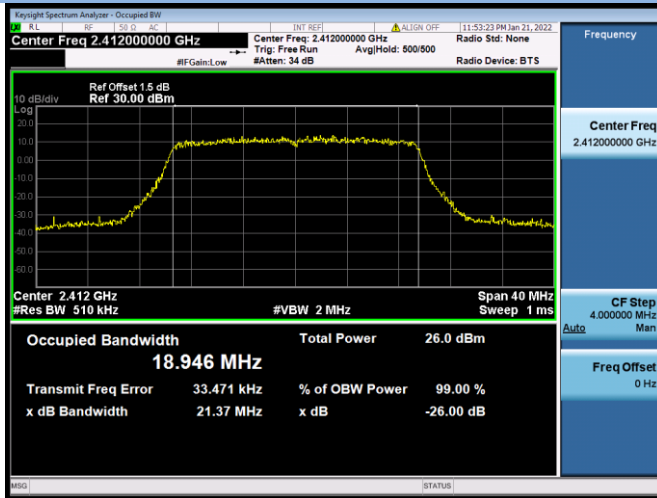

802.11ax-20 MHz CHANNEL 1