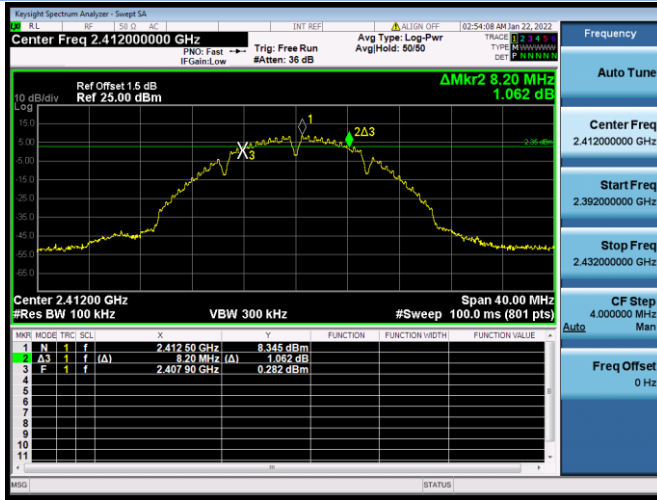

Aux. Antenna
6 dB Bandwidth

802.11b CHANNEL 1