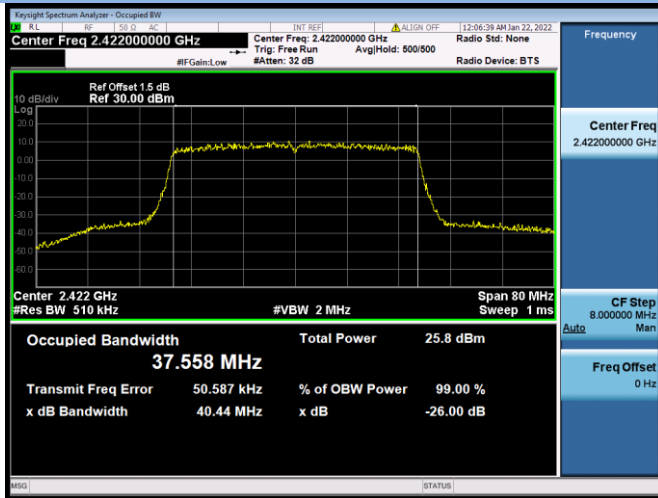

VHT(40 MHz) MHz CHANNEL 9

802.11ax-20 MHz CHANNEL 1

802.11ax-20 MHz CHANNEL 6

802.11ax-20 MHz CHANNEL 11

802.11ax-40 MHz CHANNEL 3

802.11ax-40 MHz CHANNEL 6

802.11ax-40 MHz CHANNEL 9

Aux. Antenna
6 dB Bandwidth