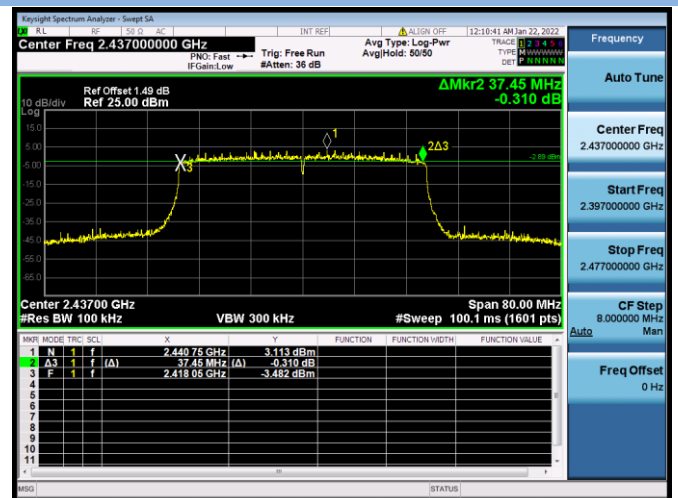

802.11ax-20 MHz CHANNEL 1

802.11ax-20 MHz CHANNEL 6

802.11ax-20 MHz CHANNEL 11

802.11ax-40 MHz CHANNEL 3

802.11ax-40 MHz CHANNEL 6

802.11ax-40 MHz CHANNEL 9

99% Bandwidth

802.11b CHANNEL 1

802.11b CHANNEL 6

802.11b CHANNEL 11

802.11g CHANNEL 1

802.11g CHANNEL 6

802.11g CHANNEL 11

802.11n-20 MHz CHANNEL 1

802.11n-20 MHz CHANNEL 6

802.11n-20 MHz CHANNEL 11