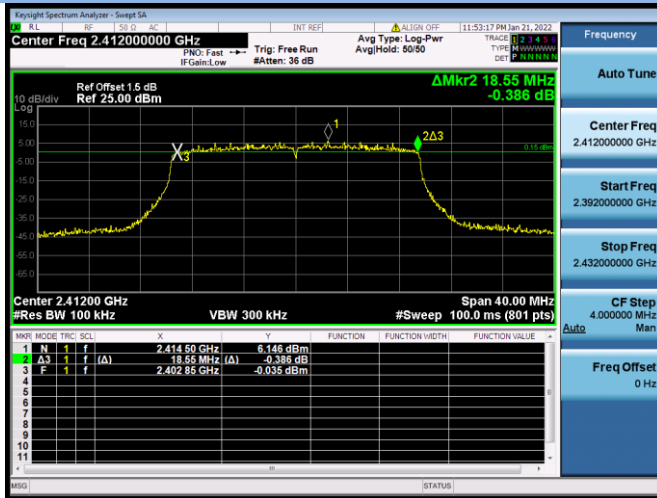

802.11n-40 MHz CHANNEL 3

802.11n-40 MHz CHANNEL 6

802.11n-40 MHz CHANNEL 9

VHT(20 MHz) CHANNEL 1

VHT(20 MHz) CHANNEL 11

VHT(40 MHz) CHANNEL 3

VHT(40 MHz) CHANNEL 6

VHT(40 MHz) CHANNEL 9

802.11ax-20 MHz CHANNEL 1

802.11ax-20 MHz CHANNEL 6

802.11ax-20 MHz CHANNEL 11

802.11ax-40 MHz CHANNEL 3

802.11ax-40 MHz CHANNEL 6

802.11ax-40 MHz CHANNEL 9

99% Bandwidth

802.11b CHANNEL 1