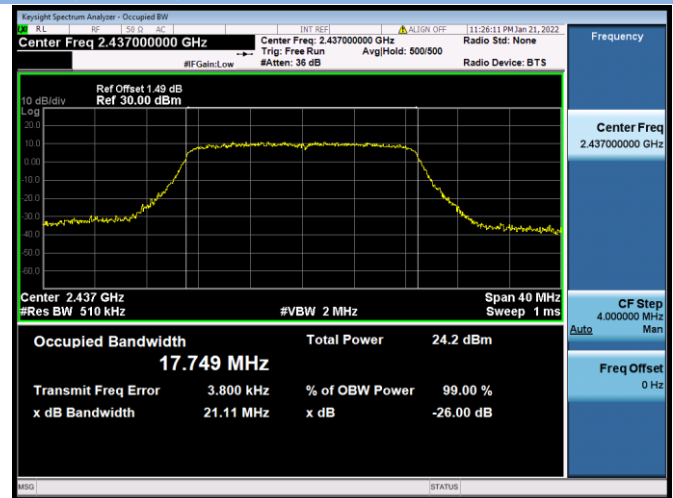

802.11n-40 MHz CHANNEL 3

802.11n-40 MHz CHANNEL 6

802.11n-40 MHz CHANNEL 9

VHT(20 MHz) CHANNEL 1

VHT(20 MHz) CHANNEL 6

VHT(20 MHz) CHANNEL 11

VHT(40 MHz) CHANNEL 3

VHT(40 MHz) MHz CHANNEL 6