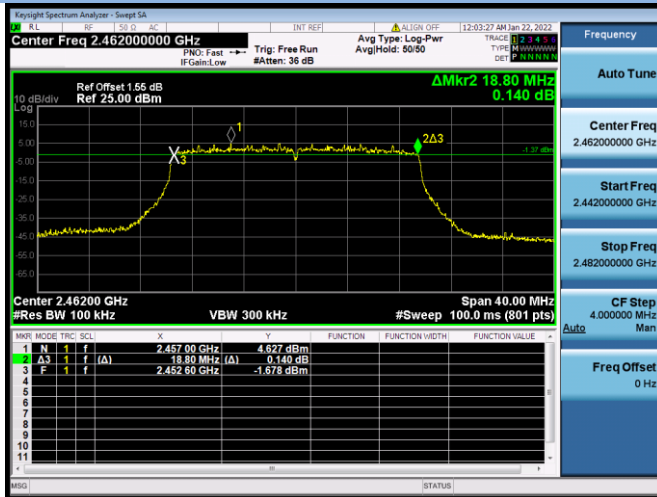

802.11n-40 MHz CHANNEL 3

802.11n-40 MHz CHANNEL 6

802.11n-40 MHz CHANNEL 9

VHT(20 MHz) CHANNEL 1

VHT(20 MHz) CHANNEL 11

VHT(40 MHz) CHANNEL 3

VHT(40 MHz) CHANNEL 6

VHT(40 MHz) CHANNEL 9

802.11ax-20 MHz CHANNEL 1

802.11ax-20 MHz CHANNEL 6

802.11ax-20 MHz CHANNEL 11

802.11ax-40 MHz CHANNEL 3

802.11ax-40 MHz CHANNEL 6

802.11ax-40 MHz CHANNEL 9

99% Bandwidth

802.11b CHANNEL 1