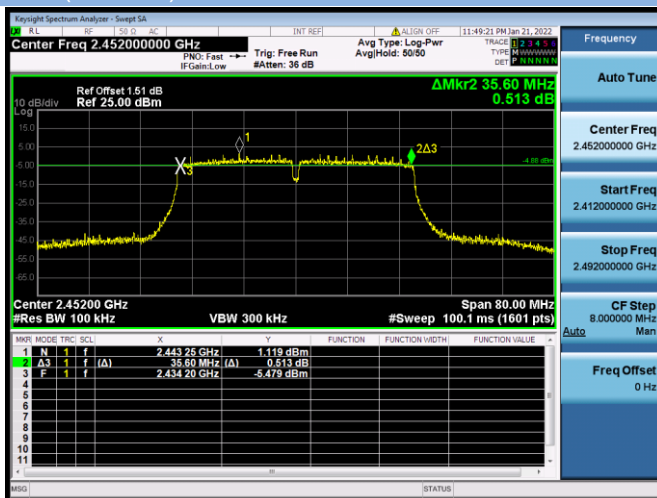

802.11n-40 MHz CHANNEL 3

802.11n-40 MHz CHANNEL 6

802.11n-40 MHz CHANNEL 9

VHT(20 MHz) CHANNEL 1

VHT(20 MHz) CHANNEL 11

VHT(40 MHz) CHANNEL 3

VHT(40 MHz) CHANNEL 6

VHT(40 MHz) CHANNEL 9

802.11ax-20 MHz CHANNEL 1

802.11ax-20 MHz CHANNEL 6

802.11ax-20 MHz CHANNEL 11

802.11ax-40 MHz CHANNEL 3

802.11ax-40 MHz CHANNEL 6

802.11ax-40 MHz CHANNEL 9

99% Bandwidth

802.11b CHANNEL 1