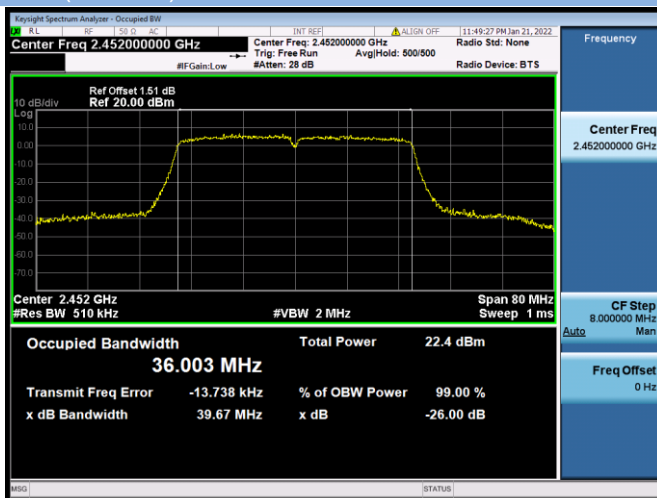

VHT(40 MHz) MHz CHANNEL 9