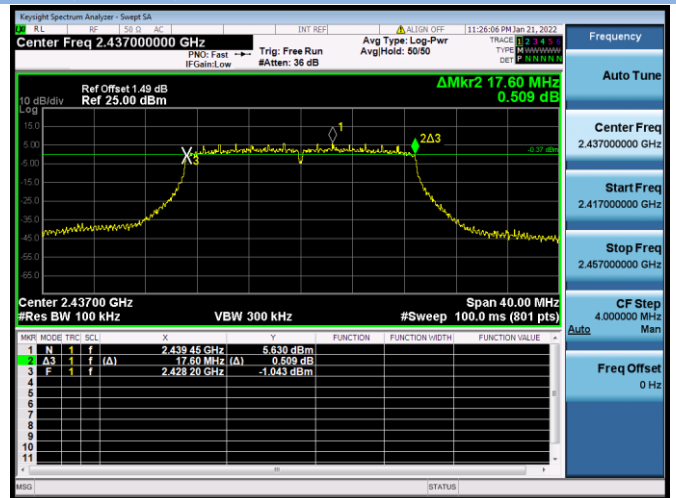

802.11n-40 MHz CHANNEL 3

802.11n-40 MHz CHANNEL 6

802.11n-40 MHz CHANNEL 9

VHT(20 MHz) CHANNEL 1

VHT(20 MHz) CHANNEL 11

VHT(40 MHz) CHANNEL 3

VHT(40 MHz) CHANNEL 6

VHT(40 MHz) CHANNEL 9

802.11ax-20 MHz CHANNEL 1

802.11ax-20 MHz CHANNEL 6

802.11ax-20 MHz CHANNEL 11

802.11ax-40 MHz CHANNEL 3

802.11ax-40 MHz CHANNEL 6

802.11ax-40 MHz CHANNEL 9

99% Bandwidth

802.11b CHANNEL 1