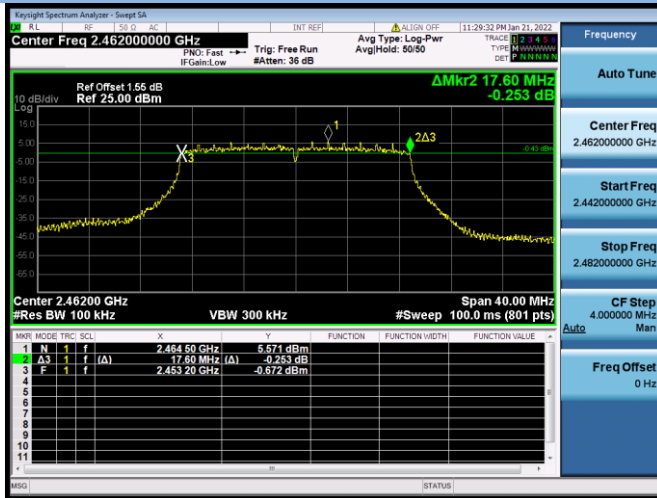

802.11n-40 MHz CHANNEL 3

802.11n-40 MHz CHANNEL 6

802.11n-40 MHz CHANNEL 9

VHT(20 MHz) CHANNEL 1

VHT(20 MHz) CHANNEL 11

VHT(40 MHz) CHANNEL 3

VHT(40 MHz) CHANNEL 6

VHT(40 MHz) CHANNEL 9

802.11ax-20 MHz CHANNEL 1

802.11ax-20 MHz CHANNEL 6

802.11ax-20 MHz CHANNEL 11

802.11ax-40 MHz CHANNEL 3

802.11ax-40 MHz CHANNEL 6

802.11ax-40 MHz CHANNEL 9

99% Bandwidth

802.11b CHANNEL 1