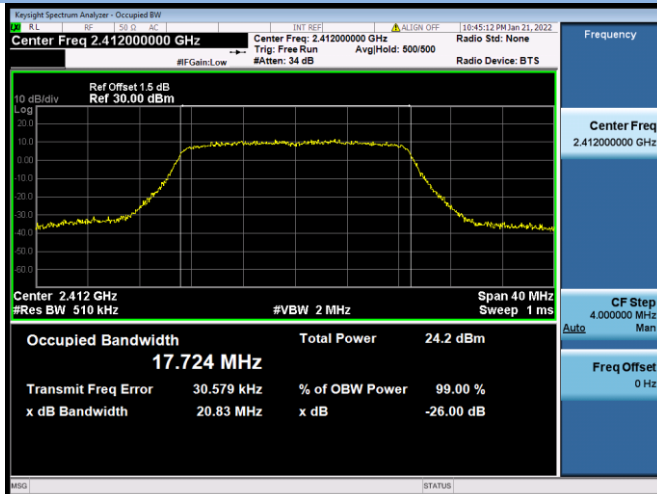

802.11b CHANNEL 6

802.11b CHANNEL 11

802.11g CHANNEL 1

802.11g CHANNEL 6

802.11g CHANNEL 11

802.11n-20 MHz CHANNEL 1

802.11n-20 MHz CHANNEL 6

802.11n-20 MHz CHANNEL 11

802.11n-40 MHz CHANNEL 3

802.11n-40 MHz CHANNEL 6

802.11n-40 MHz CHANNEL 9

VHT(20 MHz) CHANNEL 1

VHT(20 MHz) CHANNEL 6

VHT(20 MHz) CHANNEL 11

VHT(40 MHz) CHANNEL 3

VHT(40 MHz) MHz CHANNEL 6