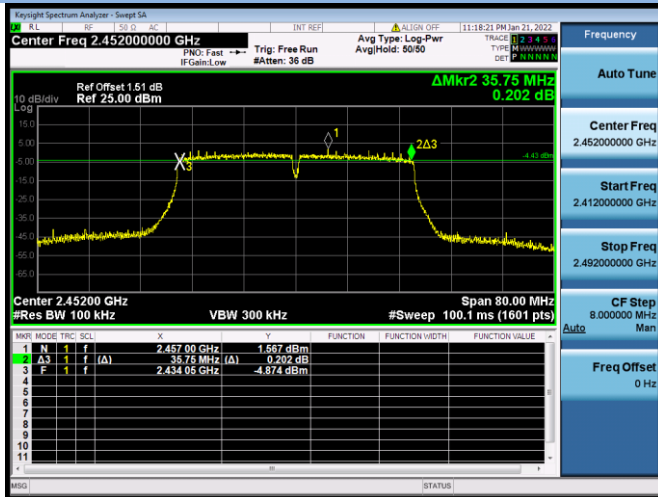

802.11n-40 MHz CHANNEL 3

802.11n-40 MHz CHANNEL 6

802.11n-40 MHz CHANNEL 9

VHT(20 MHz) CHANNEL 1

VHT(20 MHz) CHANNEL 11

VHT(40 MHz) CHANNEL 3

VHT(40 MHz) CHANNEL 6

VHT(40 MHz) CHANNEL 9

802.11ax-20 MHz CHANNEL 1

802.11ax-20 MHz CHANNEL 6

802.11ax-20 MHz CHANNEL 11

802.11ax-40 MHz CHANNEL 3

802.11ax-40 MHz CHANNEL 6

802.11ax-40 MHz CHANNEL 9

99% Bandwidth

802.11b CHANNEL 1