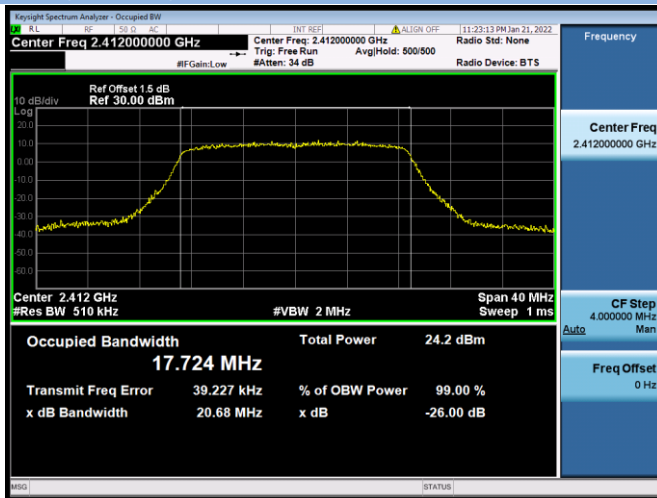

802.11n-40 MHz CHANNEL 3

802.11n-40 MHz CHANNEL 6

802.11n-40 MHz CHANNEL 9

VHT(20 MHz) CHANNEL 1

VHT(20 MHz) CHANNEL 6

VHT(20 MHz) CHANNEL 11

VHT(40 MHz) CHANNEL 3

VHT(40 MHz) MHz CHANNEL 6