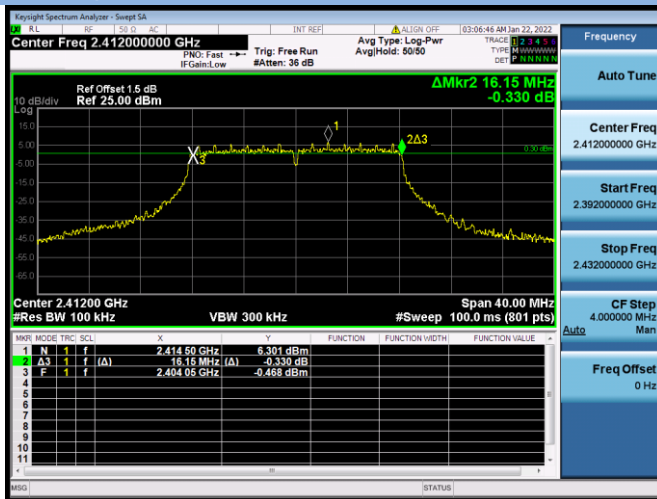

VHT(40 MHz) MHz CHANNEL 9

802.11ax-20 MHz CHANNEL 1

802.11ax-20 MHz CHANNEL 6

802.11ax-20 MHz CHANNEL 11

802.11ax-40 MHz CHANNEL 3

802.11ax-40 MHz CHANNEL 6

802.11ax-40 MHz CHANNEL 9

Aux. Antenna
6 dB Bandwidth

802.11b CHANNEL 1

802.11b CHANNEL 6

802.11b CHANNEL 11

802.11g CHANNEL 1

802.11g CHANNEL 6