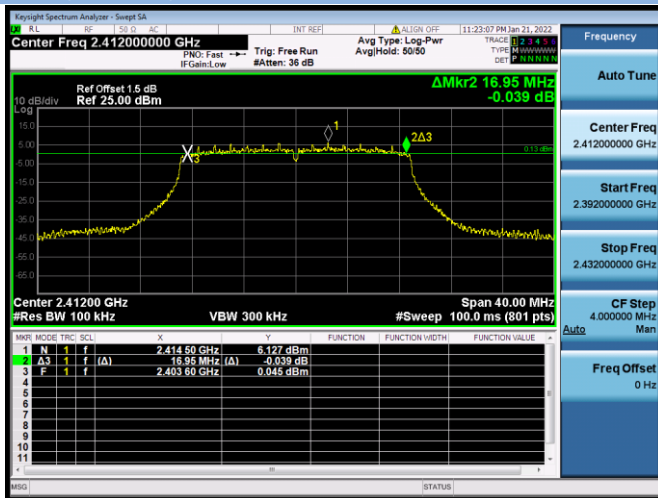

802.11n-40 MHz CHANNEL 3

802.11n-40 MHz CHANNEL 6

802.11n-40 MHz CHANNEL 9

VHT(20 MHz) CHANNEL 1

VHT(20 MHz) CHANNEL 11

VHT(40 MHz) CHANNEL 3

VHT(40 MHz) CHANNEL 6

VHT(40 MHz) CHANNEL 9

802.11ax-20 MHz CHANNEL 1

802.11ax-20 MHz CHANNEL 6

802.11ax-20 MHz CHANNEL 11

802.11ax-40 MHz CHANNEL 3

802.11ax-40 MHz CHANNEL 6

802.11ax-40 MHz CHANNEL 9

99% Bandwidth

802.11b CHANNEL 1