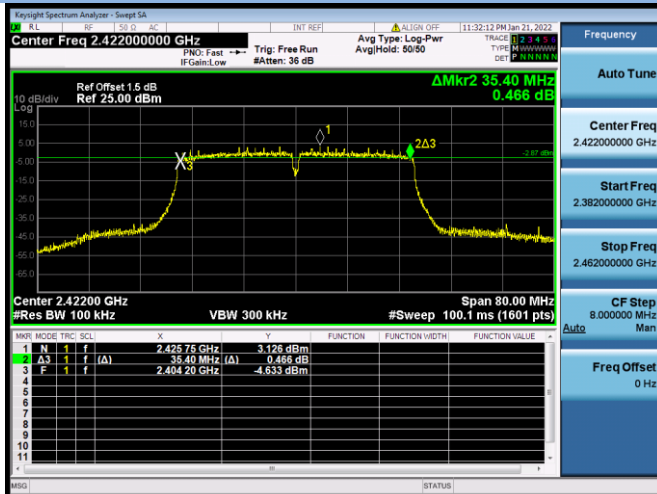

802.11n-40 MHz CHANNEL 3

802.11n-40 MHz CHANNEL 6

802.11n-40 MHz CHANNEL 9

VHT(20 MHz) CHANNEL 1

VHT(20 MHz) CHANNEL 11

VHT(40 MHz) CHANNEL 3

VHT(40 MHz) CHANNEL 6

VHT(40 MHz) CHANNEL 9

802.11ax-20 MHz CHANNEL 1

802.11ax-20 MHz CHANNEL 6

802.11ax-20 MHz CHANNEL 11

802.11ax-40 MHz CHANNEL 3

802.11ax-40 MHz CHANNEL 6

802.11ax-40 MHz CHANNEL 9

99% Bandwidth

802.11b CHANNEL 1