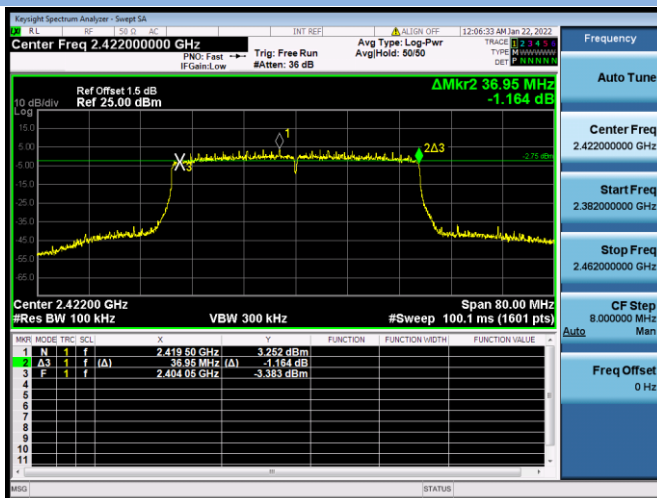

802.11ax-20 MHz CHANNEL 1

802.11ax-20 MHz CHANNEL 6

802.11ax-20 MHz CHANNEL 11

802.11ax-40 MHz CHANNEL 3

802.11ax-40 MHz CHANNEL 6

802.11ax-40 MHz CHANNEL 9

99% Bandwidth

802.11b CHANNEL 1

802.11b CHANNEL 6

802.11b CHANNEL 11

802.11g CHANNEL 1

802.11g CHANNEL 6

802.11g CHANNEL 11

802.11n-20 MHz CHANNEL 1

802.11n-20 MHz CHANNEL 6

802.11n-20 MHz CHANNEL 11