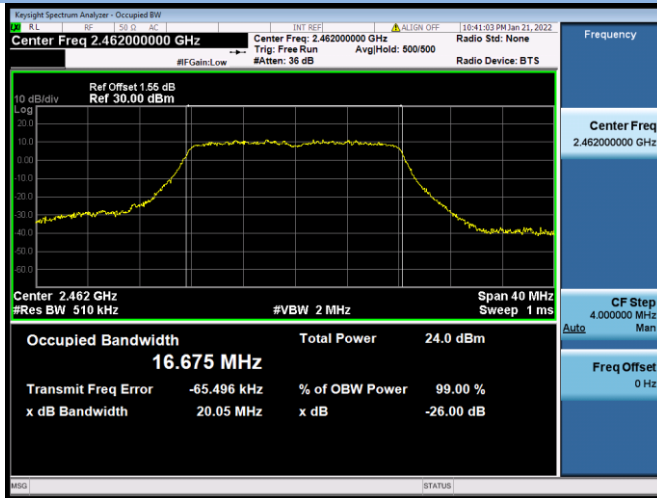

802.11b CHANNEL 6

802.11b CHANNEL 11

802.11g CHANNEL 1

802.11g CHANNEL 6

802.11g CHANNEL 11

802.11n-20 MHz CHANNEL 1

802.11n-20 MHz CHANNEL 6

802.11n-20 MHz CHANNEL 11

802.11n-40 MHz CHANNEL 3

802.11n-40 MHz CHANNEL 6

802.11n-40 MHz CHANNEL 9

VHT(20 MHz) CHANNEL 1

VHT(20 MHz) CHANNEL 6

VHT(20 MHz) CHANNEL 11

VHT(40 MHz) CHANNEL 3

VHT(40 MHz) MHz CHANNEL 6