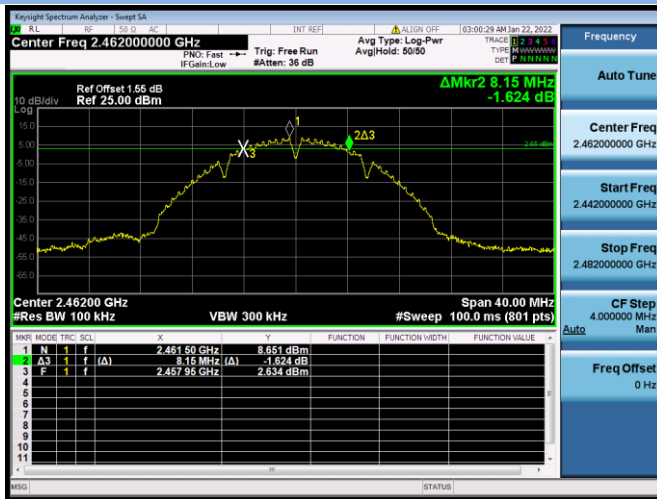

802.11b CHANNEL 11