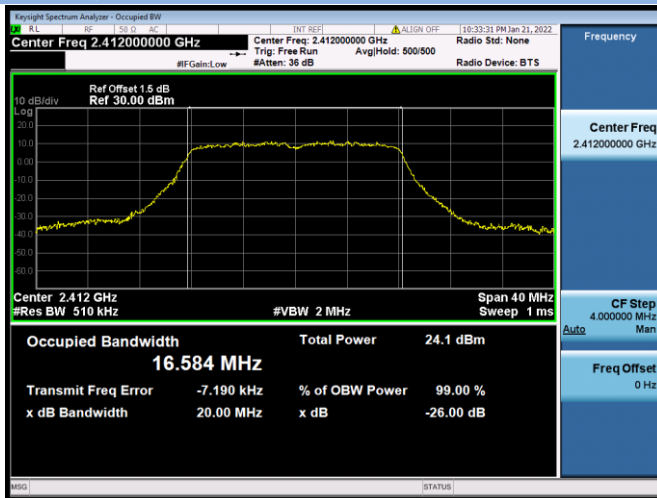

802.11ax-20 MHz CHANNEL 1

802.11ax-20 MHz CHANNEL 6

802.11ax-20 MHz CHANNEL 11

802.11ax-40 MHz CHANNEL 3

802.11ax-40 MHz CHANNEL 6

802.11ax-40 MHz CHANNEL 9

99% Bandwidth

802.11b CHANNEL 1

802.11b CHANNEL 6

802.11b CHANNEL 11

802.11g CHANNEL 1

802.11g CHANNEL 6

802.11g CHANNEL 11

802.11n-20 MHz CHANNEL 1

802.11n-20 MHz CHANNEL 6

802.11n-20 MHz CHANNEL 11