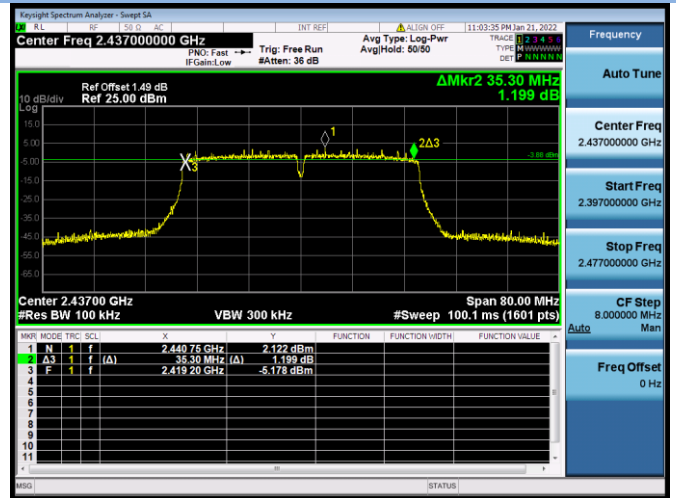

802.11n-40 MHz CHANNEL 3

802.11n-40 MHz CHANNEL 6

802.11n-40 MHz CHANNEL 9

VHT(20 MHz) CHANNEL 1

VHT(20 MHz) CHANNEL 11

VHT(40 MHz) CHANNEL 3

VHT(40 MHz) CHANNEL 6

VHT(40 MHz) CHANNEL 9

802.11ax-20 MHz CHANNEL 1

802.11ax-20 MHz CHANNEL 6

802.11ax-20 MHz CHANNEL 11

802.11ax-40 MHz CHANNEL 3

802.11ax-40 MHz CHANNEL 6

802.11ax-40 MHz CHANNEL 9

99% Bandwidth

802.11b CHANNEL 1