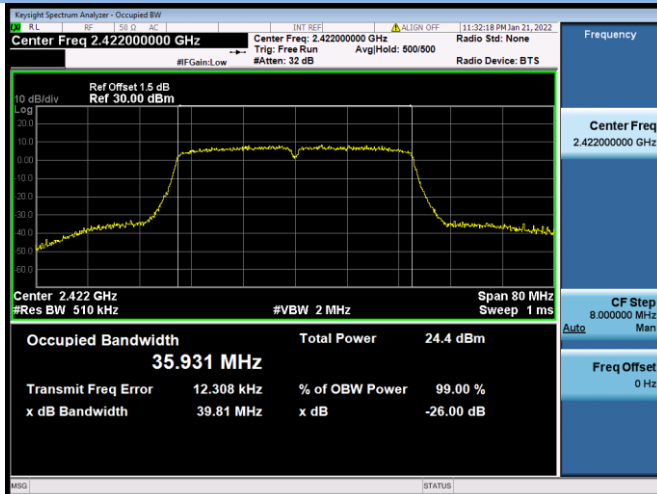

802.11n-40 MHz CHANNEL 3

802.11n-40 MHz CHANNEL 6

802.11n-40 MHz CHANNEL 9

VHT(20 MHz) CHANNEL 1

VHT(20 MHz) CHANNEL 6

VHT(20 MHz) CHANNEL 11

VHT(40 MHz) CHANNEL 3

VHT(40 MHz) MHz CHANNEL 6

VHT(40 MHz) MHz CHANNEL 9

802.11ax-20 MHz CHANNEL 1

802.11ax-20 MHz CHANNEL 6

802.11ax-20 MHz CHANNEL 11

802.11ax-40 MHz CHANNEL 3

802.11ax-40 MHz CHANNEL 6

802.11ax-40 MHz CHANNEL 9

Aux. Antenna
6 dB Bandwidth