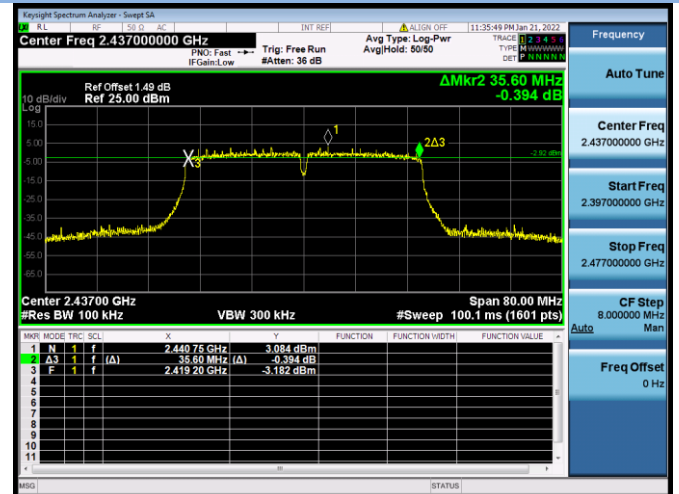

802.11n-40 MHz CHANNEL 3

802.11n-40 MHz CHANNEL 6

802.11n-40 MHz CHANNEL 9

VHT(20 MHz) CHANNEL 1

VHT(20 MHz) CHANNEL 11

VHT(40 MHz) CHANNEL 3

VHT(40 MHz) CHANNEL 6

VHT(40 MHz) CHANNEL 9

802.11ax-20 MHz CHANNEL 1

802.11ax-20 MHz CHANNEL 6

802.11ax-20 MHz CHANNEL 11

802.11ax-40 MHz CHANNEL 3

802.11ax-40 MHz CHANNEL 6

802.11ax-40 MHz CHANNEL 9

99% Bandwidth

802.11b CHANNEL 1