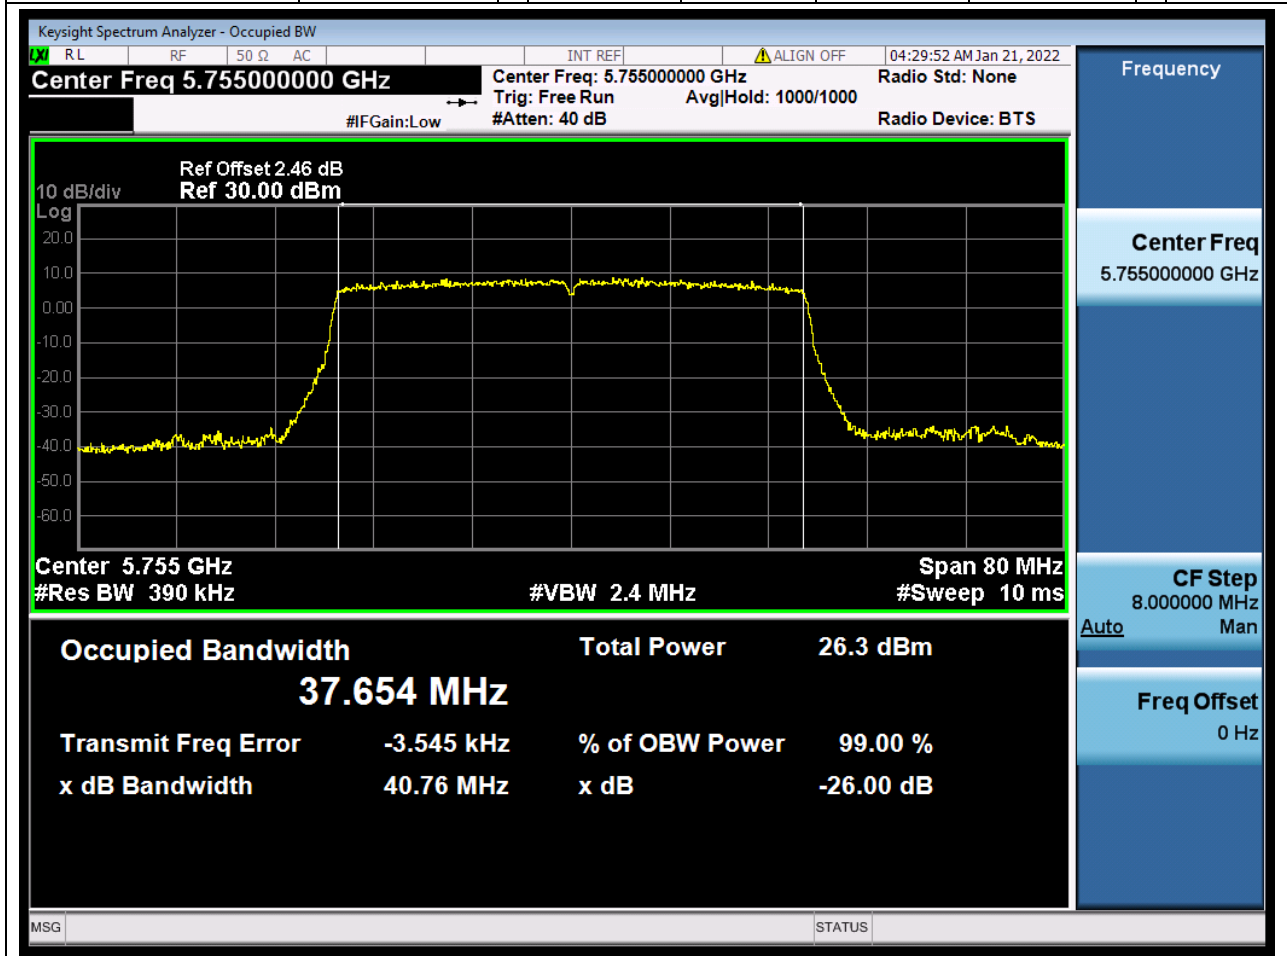

83. 802.11ax_40M_U-NII-3_L

83.1. A.2.2-99% Bandwidth(NTNV)

Center Frequency (MHz)	OBW Power (%)	RBW (MHz)	Detector	Limit (MHz)	OBW (MHz)	Verdict
5755	99	0.39	Peak	0	37.654436	Unknown