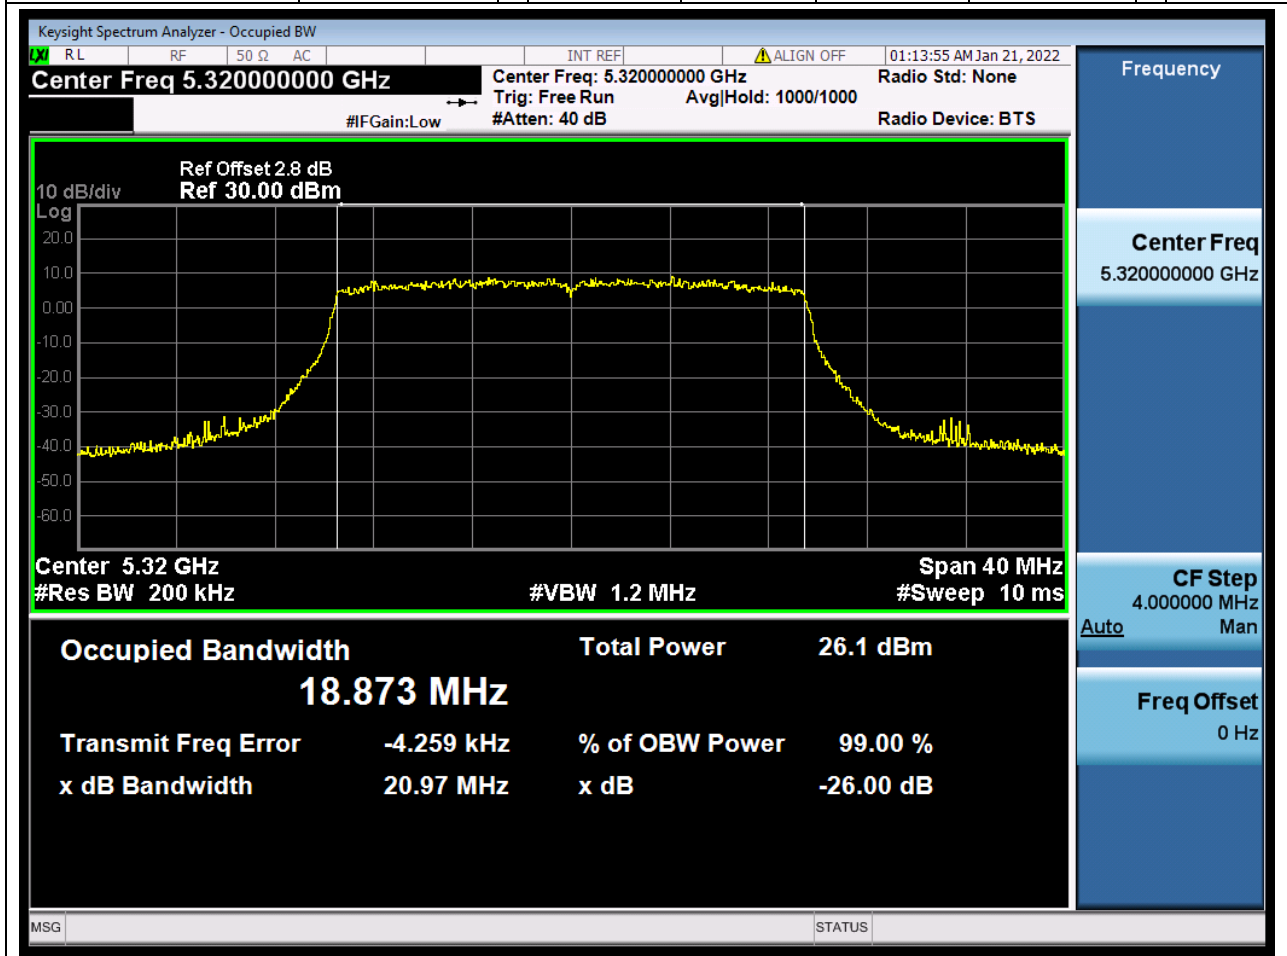

37. 802.11ax_20M_U-NII-2A_H

37.1. A.2.2-99% Bandwidth(NTNV)

Center Frequency (MHz)	OBW Power (%)	RBW (MHz)	Detector	Limit (MHz)	OBW (MHz)	Verdict
5320	99	0.2	Peak	0	18.873477	Unknow