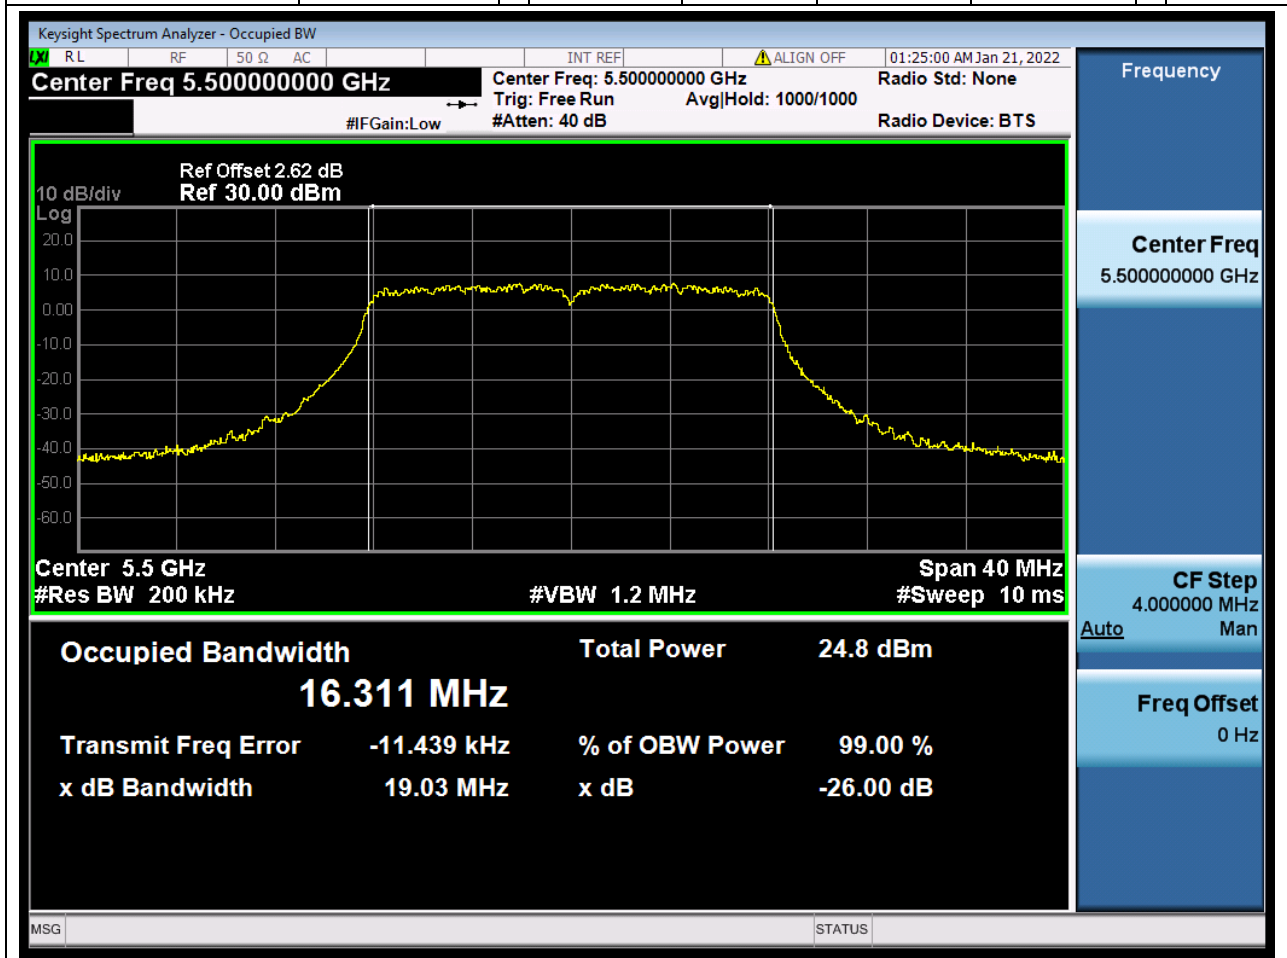

41. 802.11a_20M_U-NII-2C_L

41.1. A.2.2-99% Bandwidth(NTNV)

Center Frequency (MHz)	OBW Power (%)	RBW (MHz)	Detector	Limit (MHz)	OBW (MHz)	Verdict
5500	99	0.2	Peak	0	16.311116	Unknow