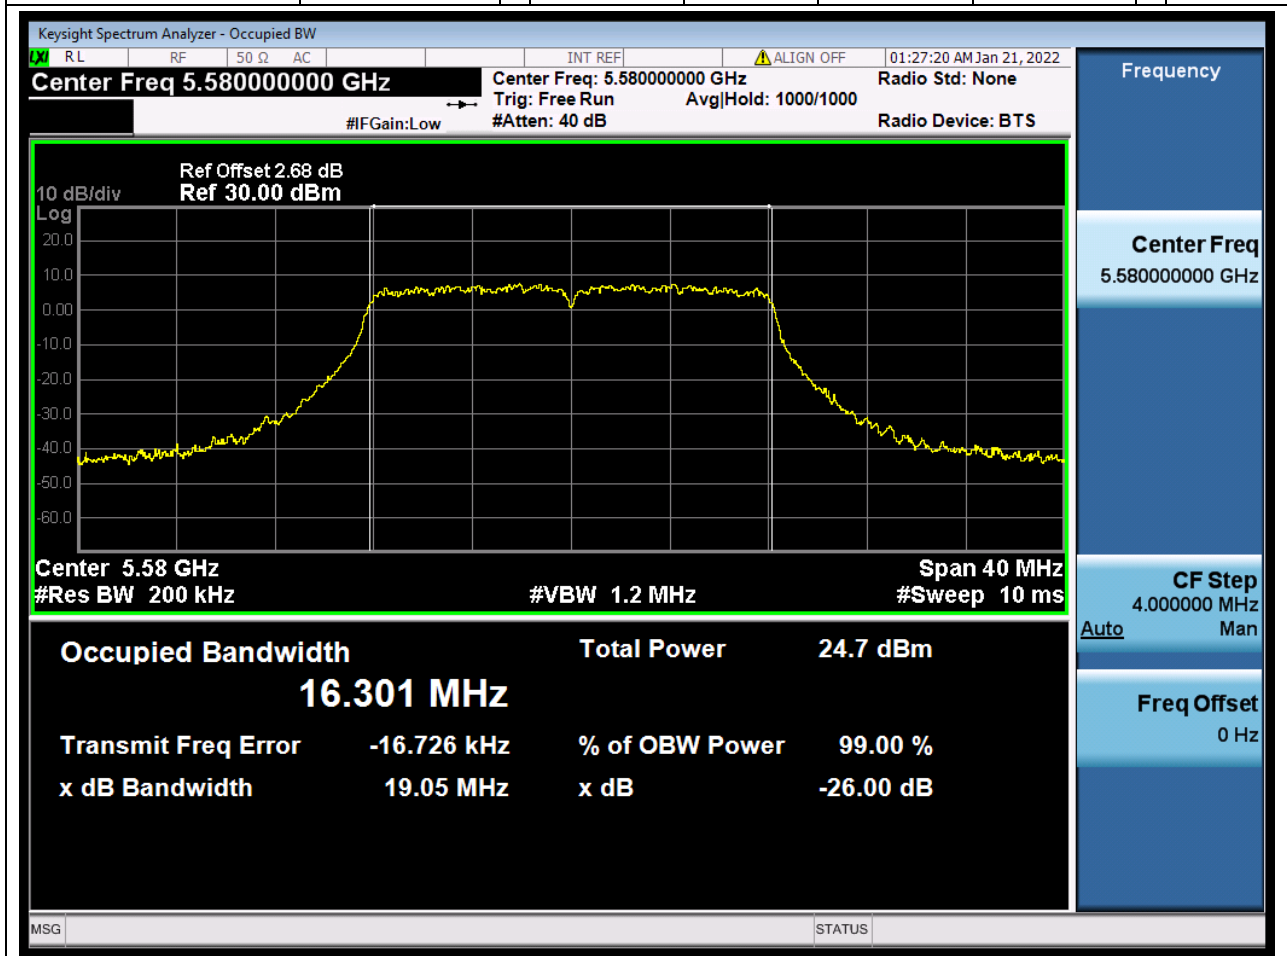

42. 802.11a_20M_U-NII-2C_M

42.1. A.2.2-99% Bandwidth(NTNV)

Center Frequency (MHz)	OBW Power (%)	RBW (MHz)	Detector	Limit (MHz)	OBW (MHz)	Verdict
5580	99	0.2	Peak	0	16.30149	Unknow