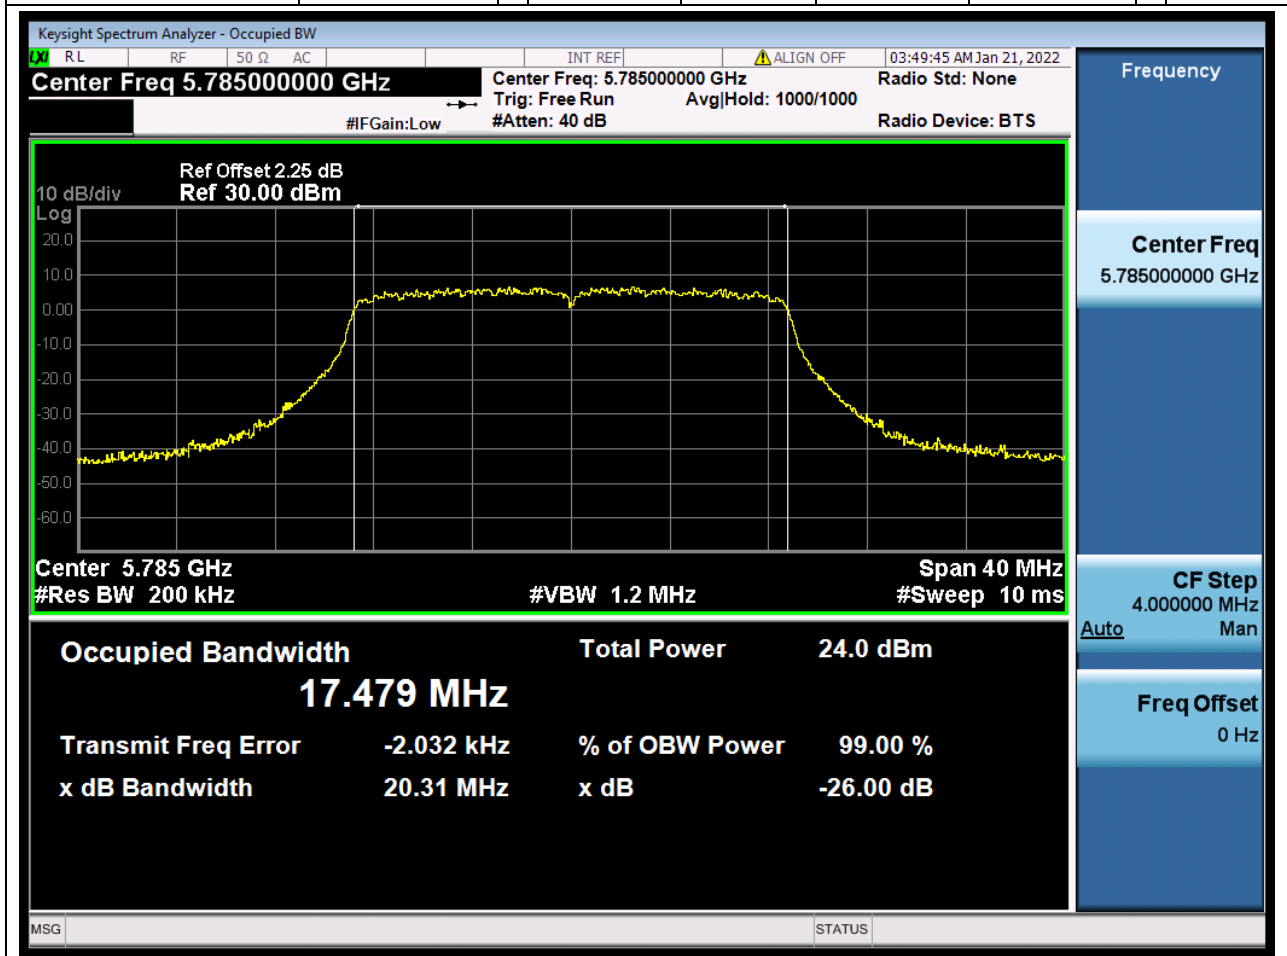

70. 802.11n_20M_U-NII-3_M

70.1. A.2.2-99% Bandwidth(NTNV)

Center Frequency (MHz)	OBW Power (%)	RBW (MHz)	Detector	Limit (MHz)	OBW (MHz)	Verdict
5785	99	0.2	Peak	0	17.479324	Unknow