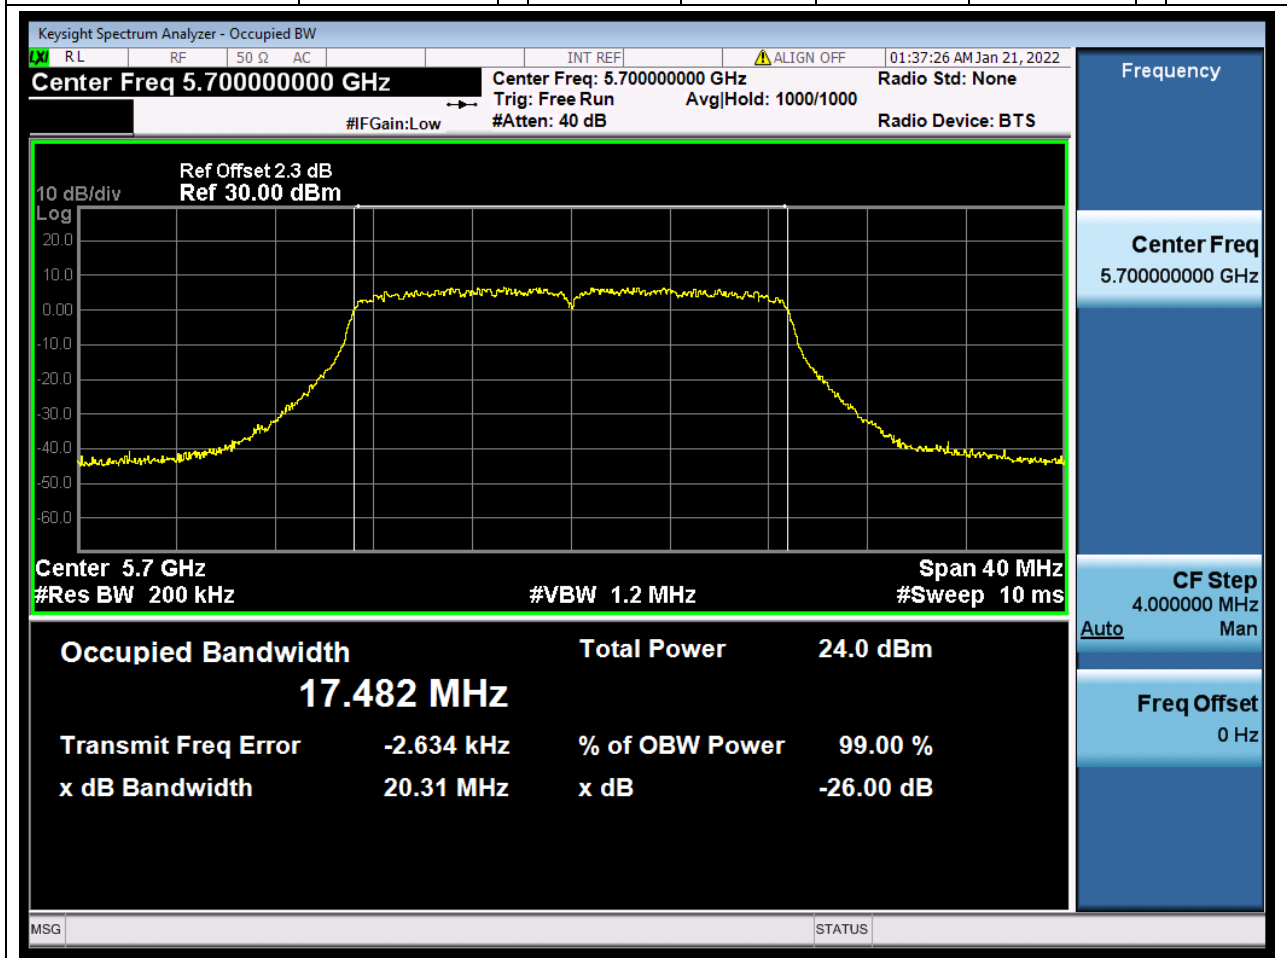

46. 802.11n_20M_U-NII-2C_H

46.1. A.2.2-99% Bandwidth(NTNV)

Center Frequency (MHz)	OBW Power (%)	RBW (MHz)	Detector	Limit (MHz)	OBW (MHz)	Verdict
5700	99	0.2	Peak	0	17.482465	Unknown