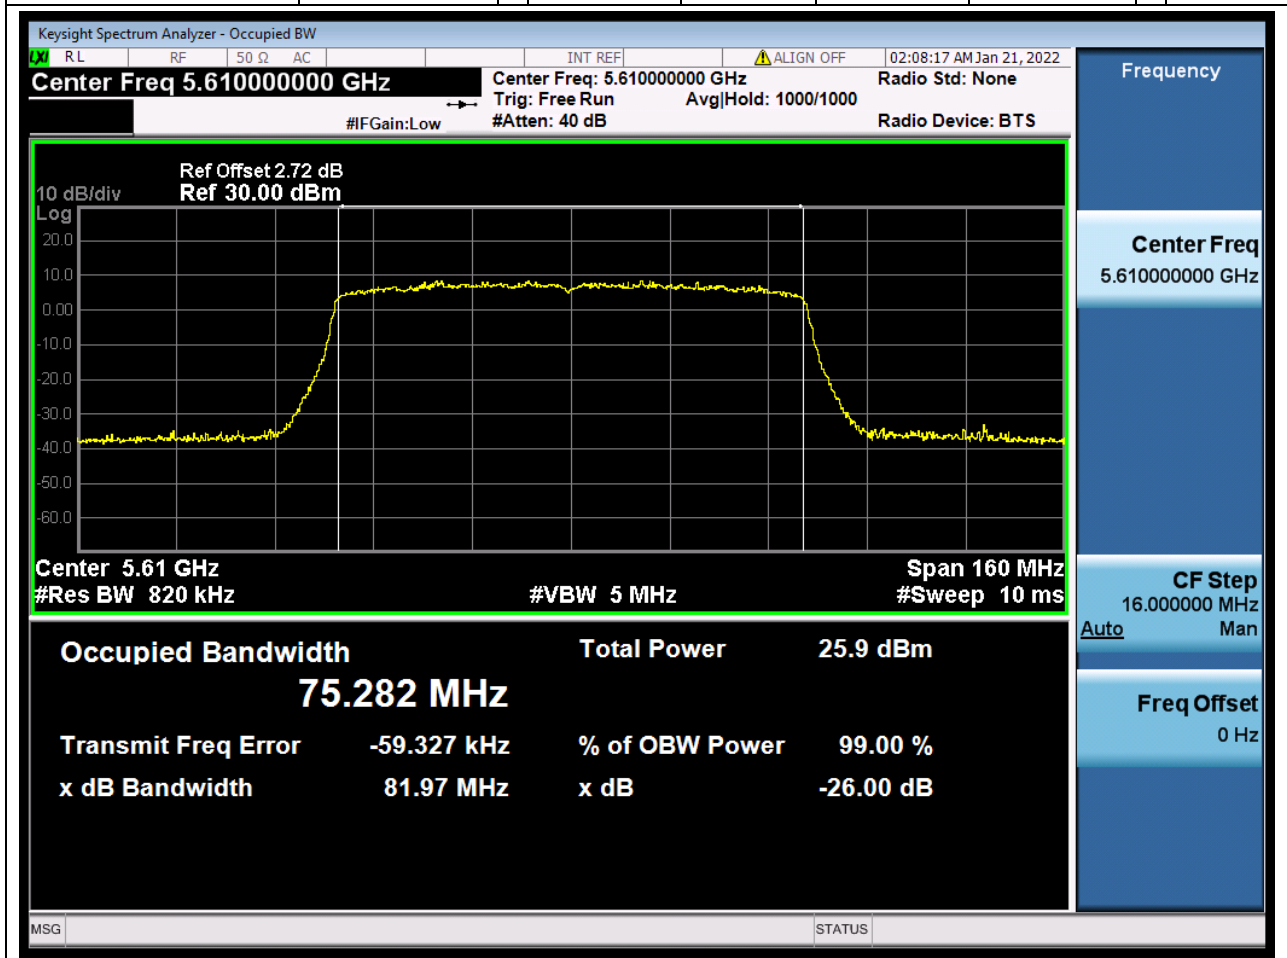

57. 802.11ac_80M_U-NII-2C_M

57.1. A.2.2-99% Bandwidth(NTNV)

Center Frequency (MHz)	OBW Power (%)	RBW (MHz)	Detector	Limit (MHz)	OBW (MHz)	Verdict
5610	99	0.82	Peak	0	75.281866	Unknow