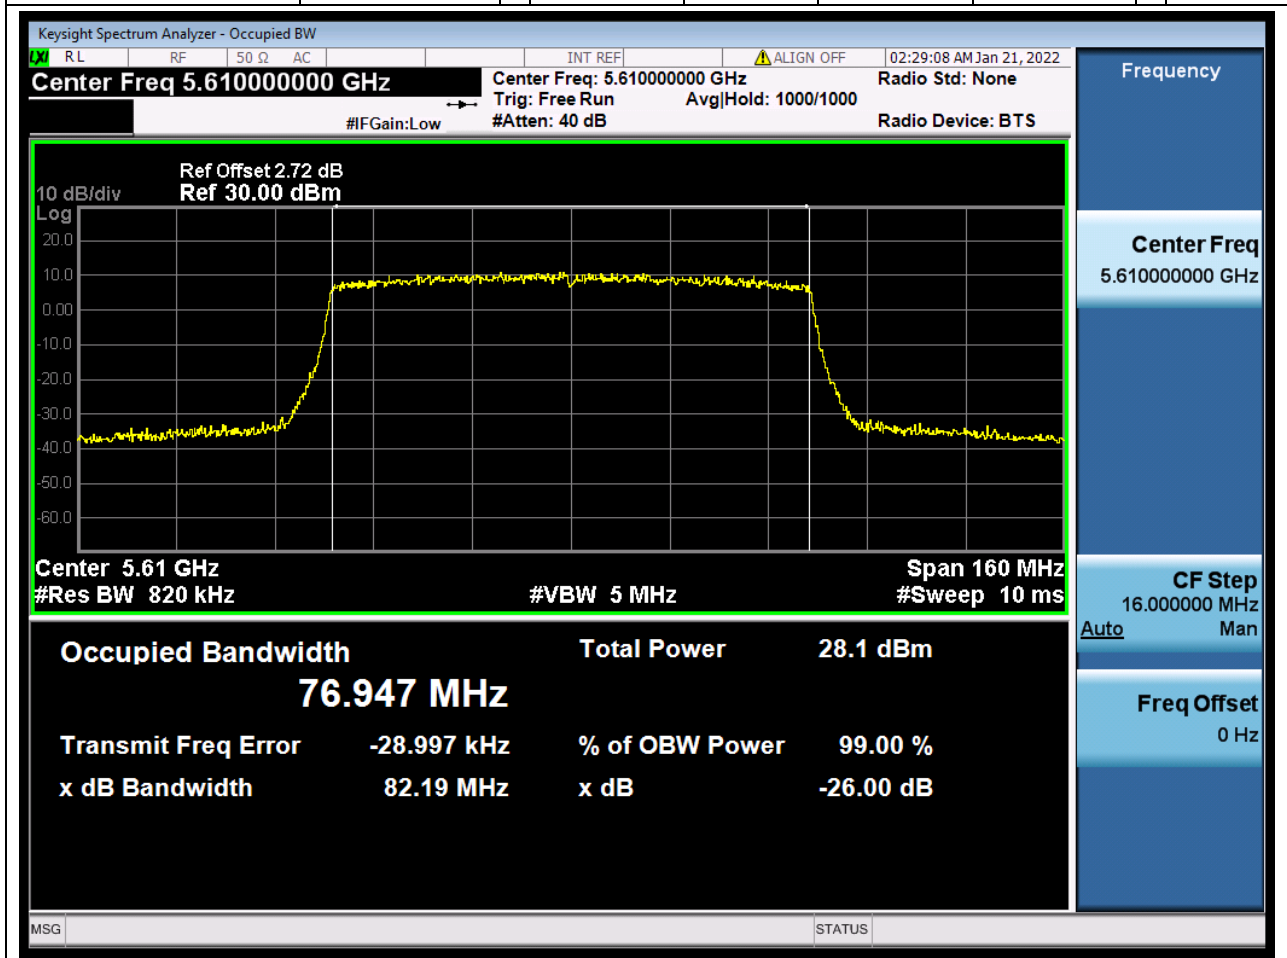

65. 802.11ax_80M_U-NII-2C_M

65.1. A.2.2-99% Bandwidth(NTNV)

Center Frequency (MHz)	OBW Power (%)	RBW (MHz)	Detector	Limit (MHz)	OBW (MHz)	Verdict
5610	99	0.82	Peak	0	76.94694	Unknow