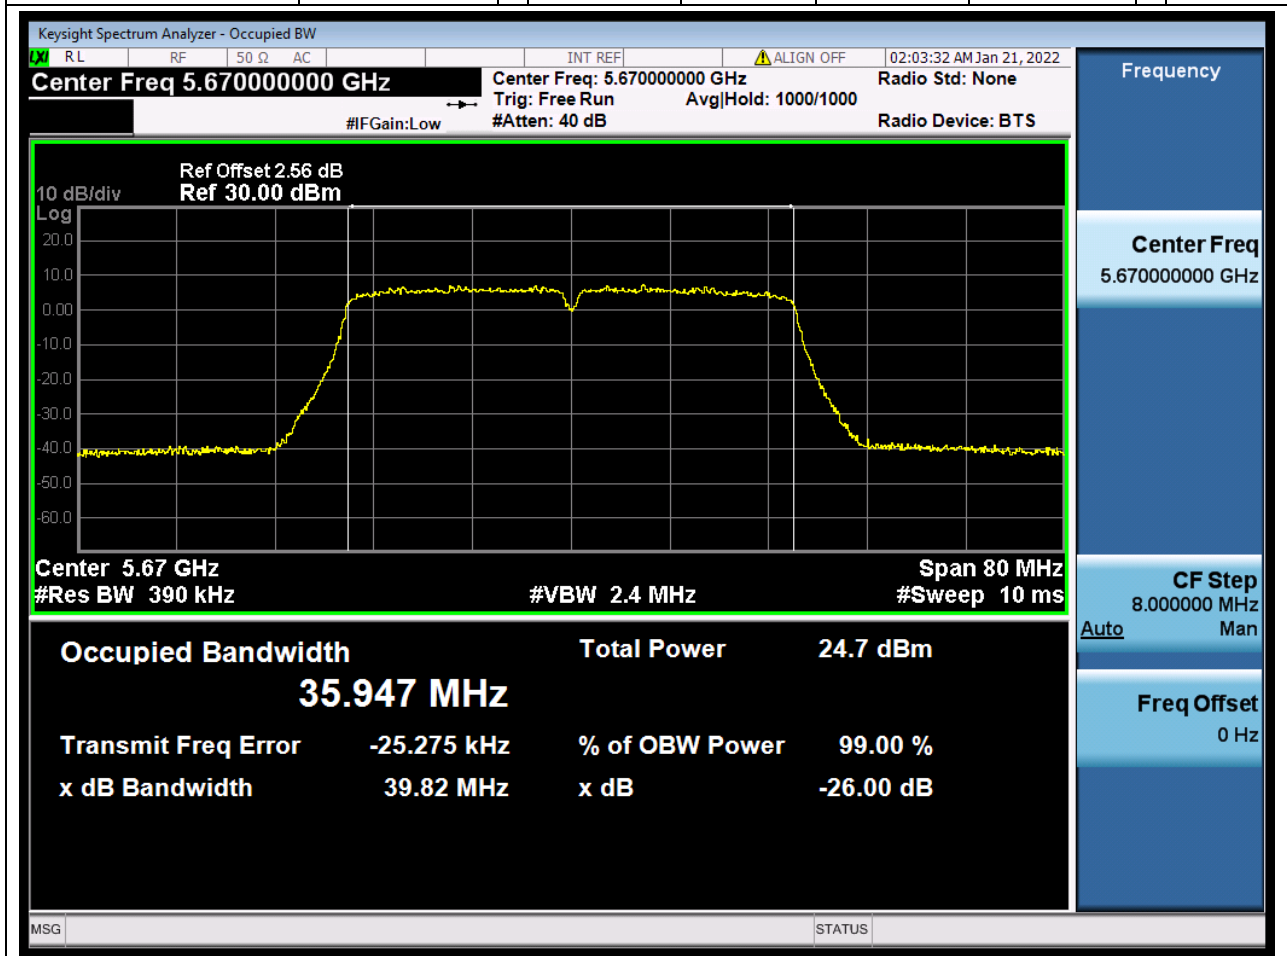

55. 802.11ac_40M_U-NII-2C_H

55.1. A.2.2-99% Bandwidth(NTNV)

Center Frequency (MHz)	OBW Power (%)	RBW (MHz)	Detector	Limit (MHz)	OBW (MHz)	Verdict
5670	99	0.39	Peak	0	35.947337	Unknown