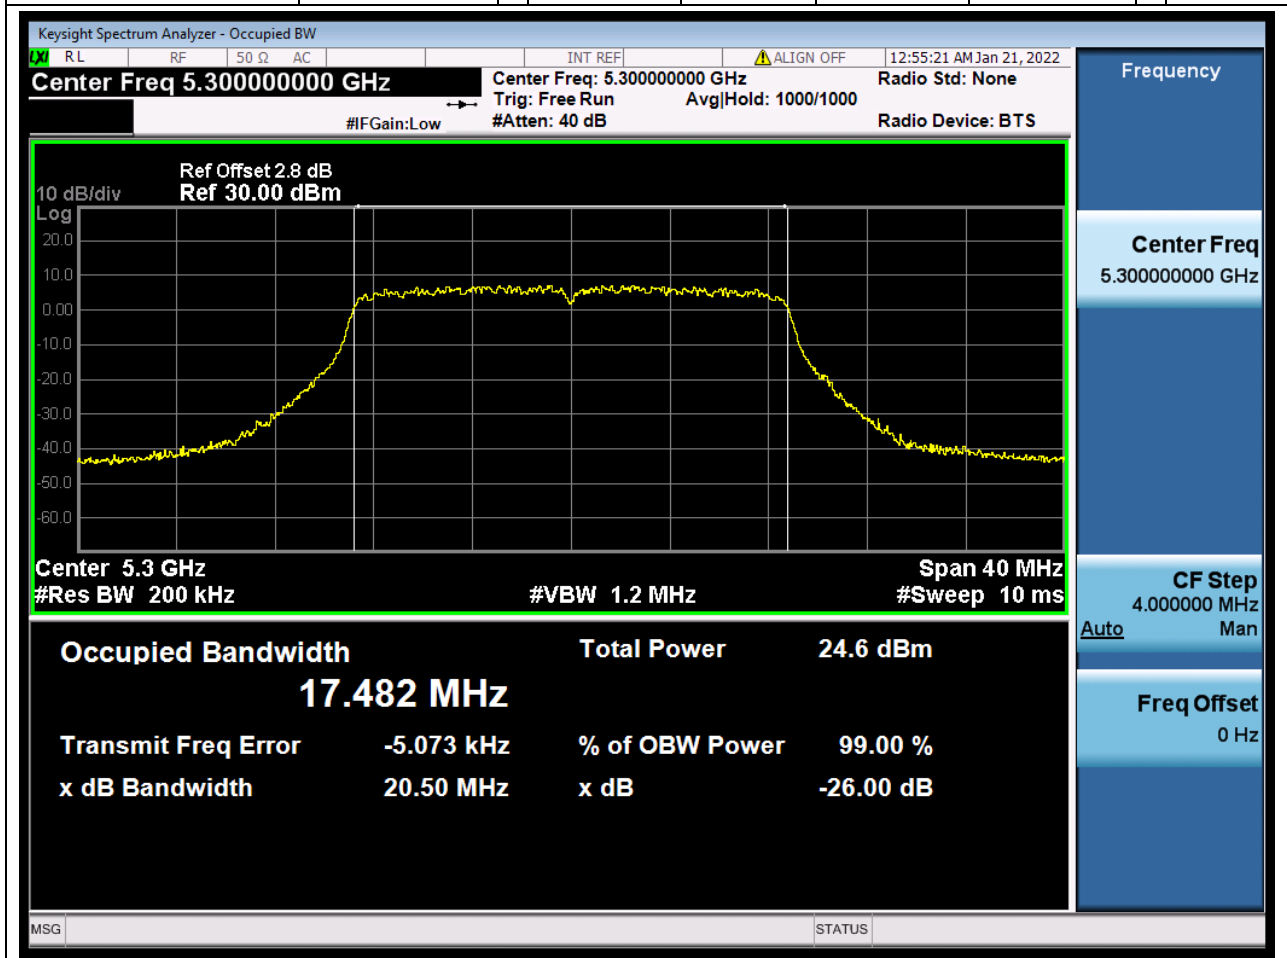

30. 802.11ac_20M_U-NII-2A_M

30.1. A.2.2-99% Bandwidth(NTNV)

Center Frequency (MHz)	OBW Power (%)	RBW (MHz)	Detector	Limit (MHz)	OBW (MHz)	Verdict
5300	99	0.2	Peak	0	17.482077	Unknow