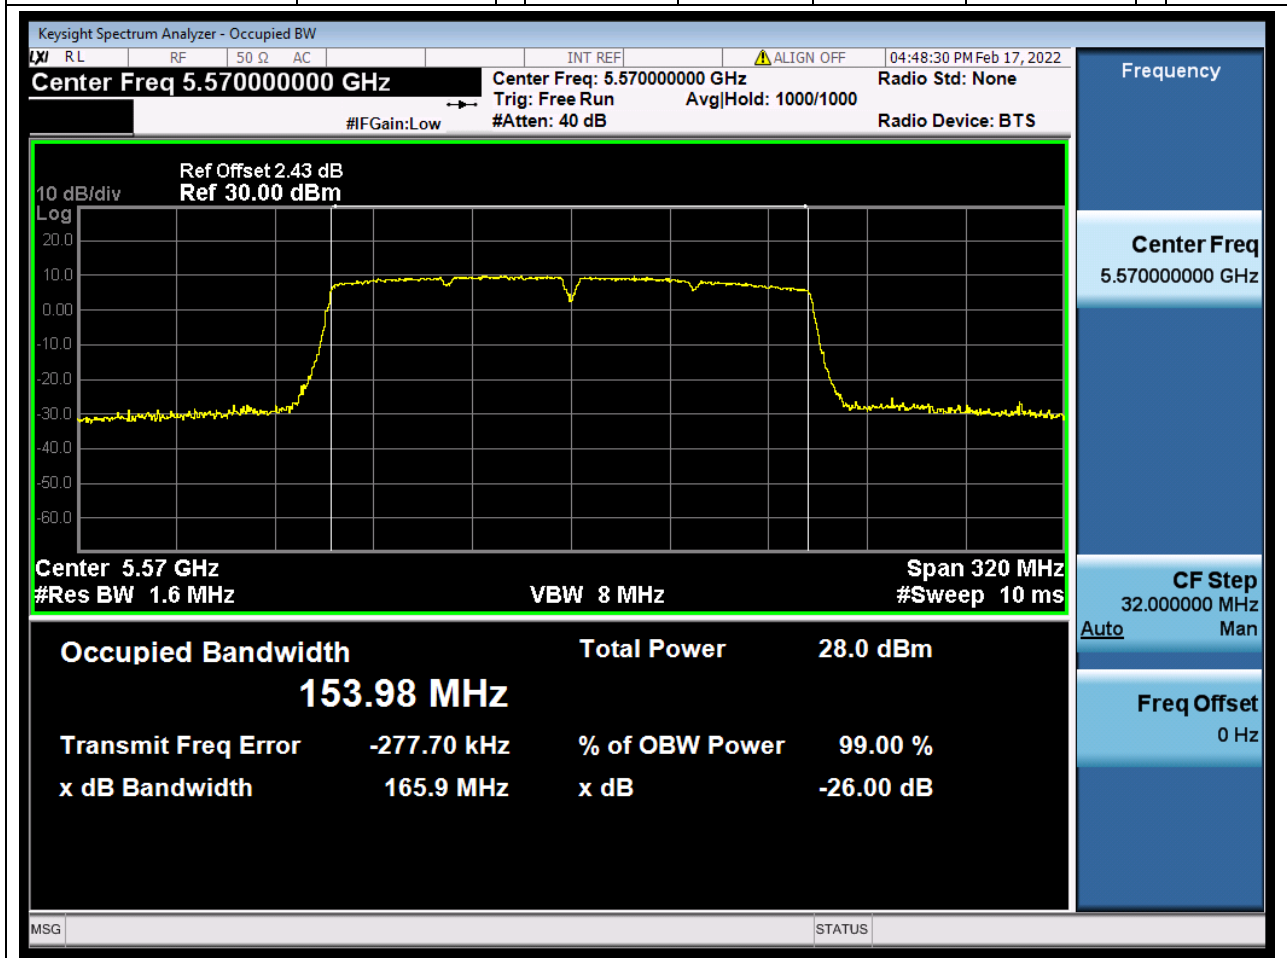

88. 802.11ac_160M_U-NII-2C_M

88.1. A.2.2-99% Bandwidth(NTNV)

Center Frequency (MHz)	OBW Power (%)	RBW (MHz)	Detector	Limit (MHz)	OBW (MHz)	Verdict
5570	99	1.6	Peak	0	153.980129	Unknow