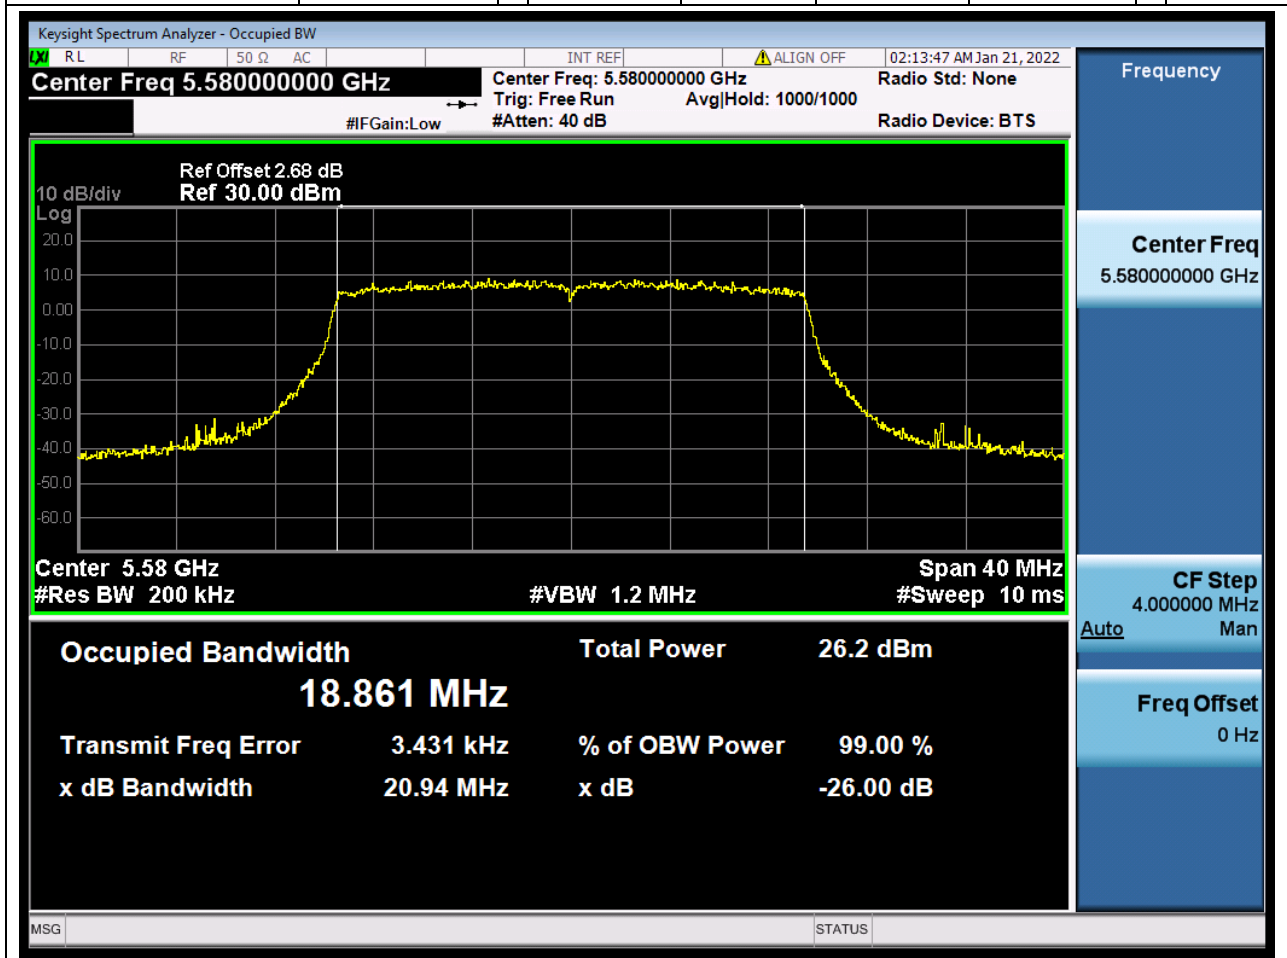

59. 802.11ax_20M_U-NII-2C_M

59.1. A.2.2-99% Bandwidth(NTNV)

Center Frequency (MHz)	OBW Power (%)	RBW (MHz)	Detector	Limit (MHz)	OBW (MHz)	Verdict
5580	99	0.2	Peak	0	18.861088	Unknow