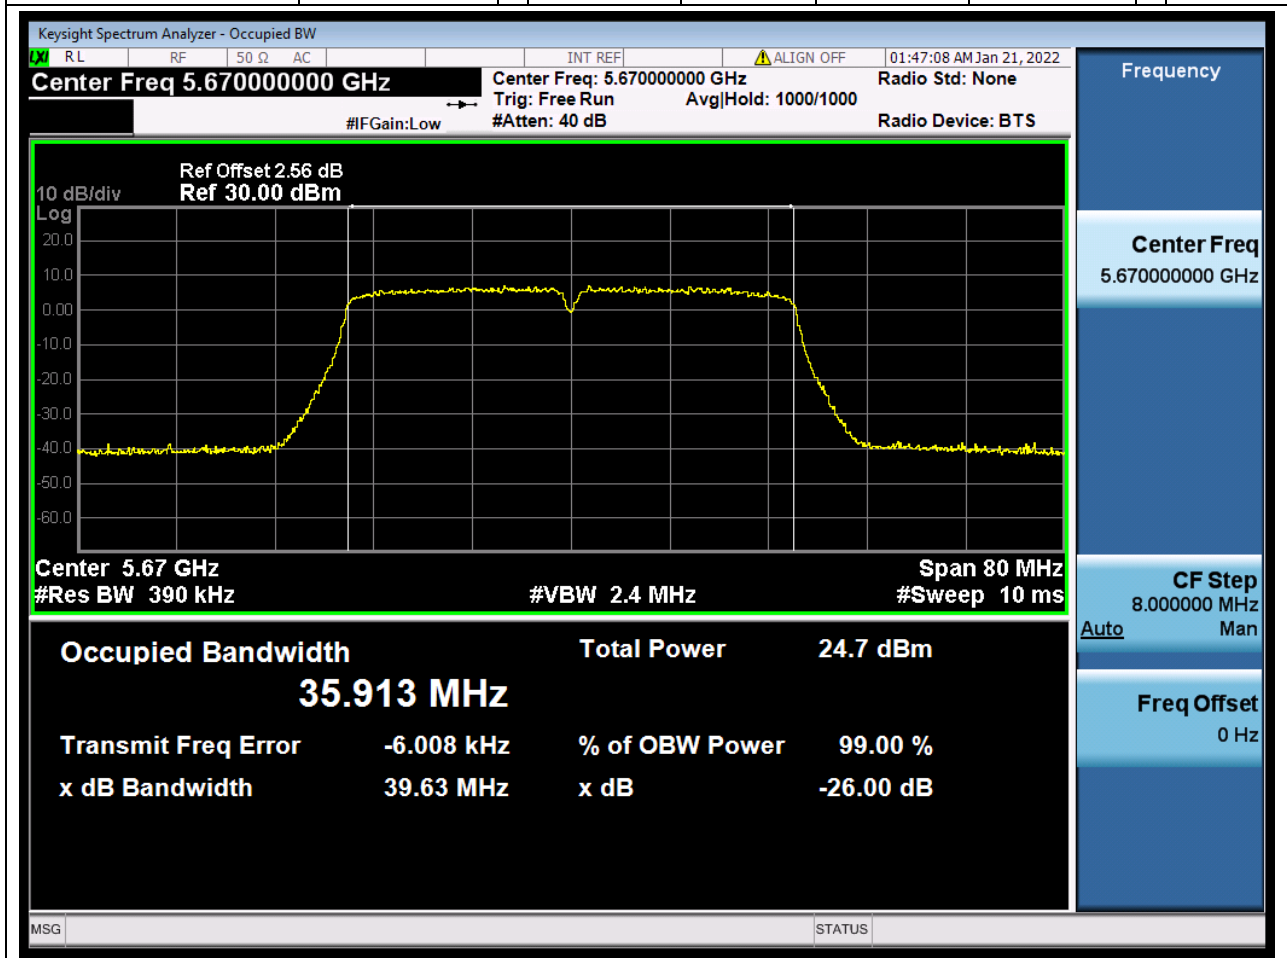

49. 802.11n_40M_U-NII-2C_H

49.1. A.2.2-99% Bandwidth(NTNV)

Center Frequency (MHz)	OBW Power (%)	RBW (MHz)	Detector	Limit (MHz)	OBW (MHz)	Verdict
5670	99	0.39	Peak	0	35.912589	Unknown