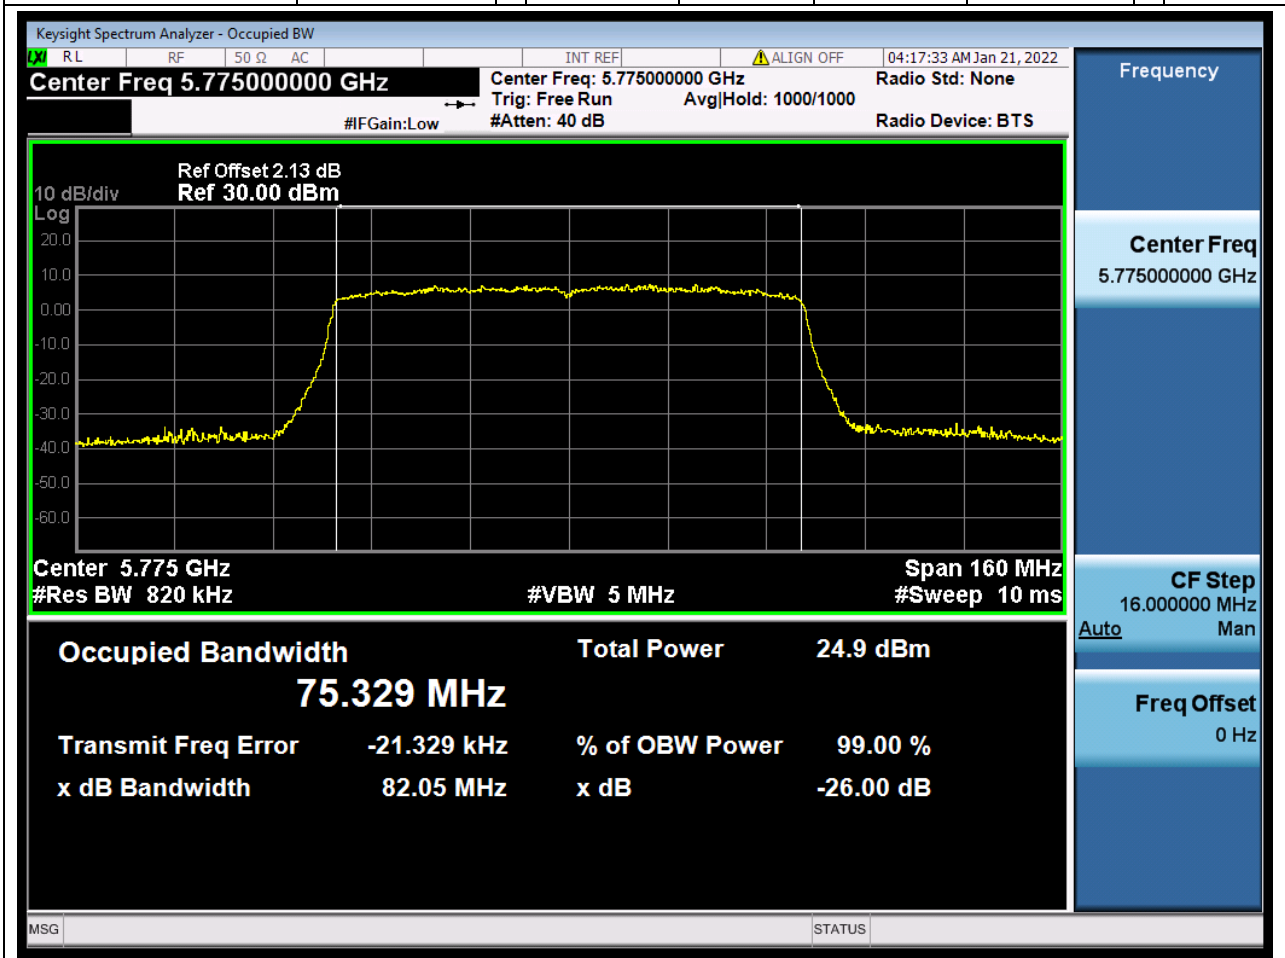

79. 802.11ac_80M_U-NII-3_M

79.1. A.2.2-99% Bandwidth(NTNV)

Center Frequency (MHz)	OBW Power (%)	RBW (MHz)	Detector	Limit (MHz)	OBW (MHz)	Verdict
5775	99	0.82	Peak	0	75.329498	Unknown