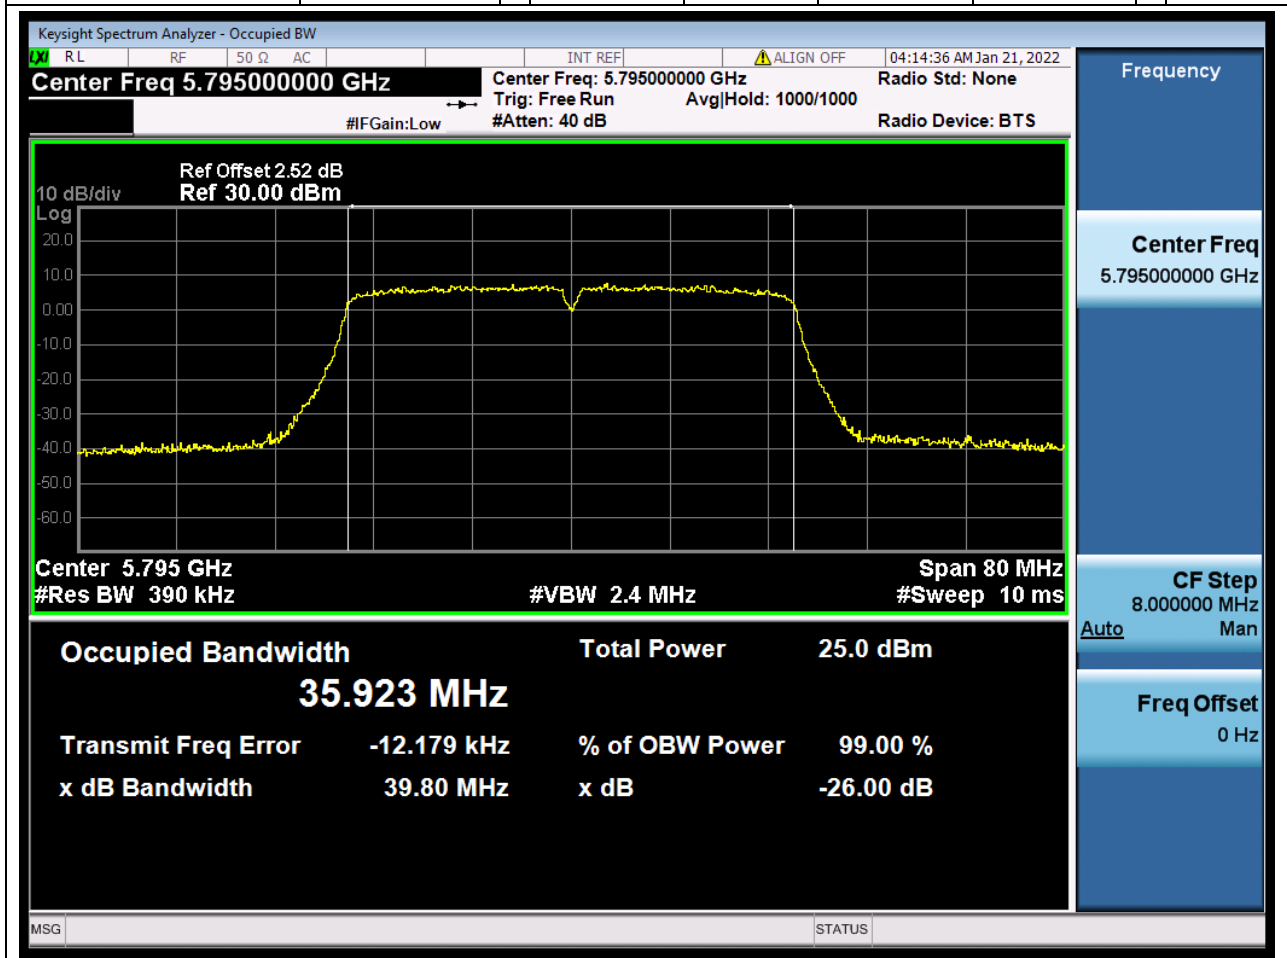

78. 802.11ac_40M_U-NII-3_H

78.1. A.2.2-99% Bandwidth(NTNV)

Center Frequency (MHz)	OBW Power (%)	RBW (MHz)	Detector	Limit (MHz)	OBW (MHz)	Verdict
5795	99	0.39	Peak	0	35.92308	Unknow