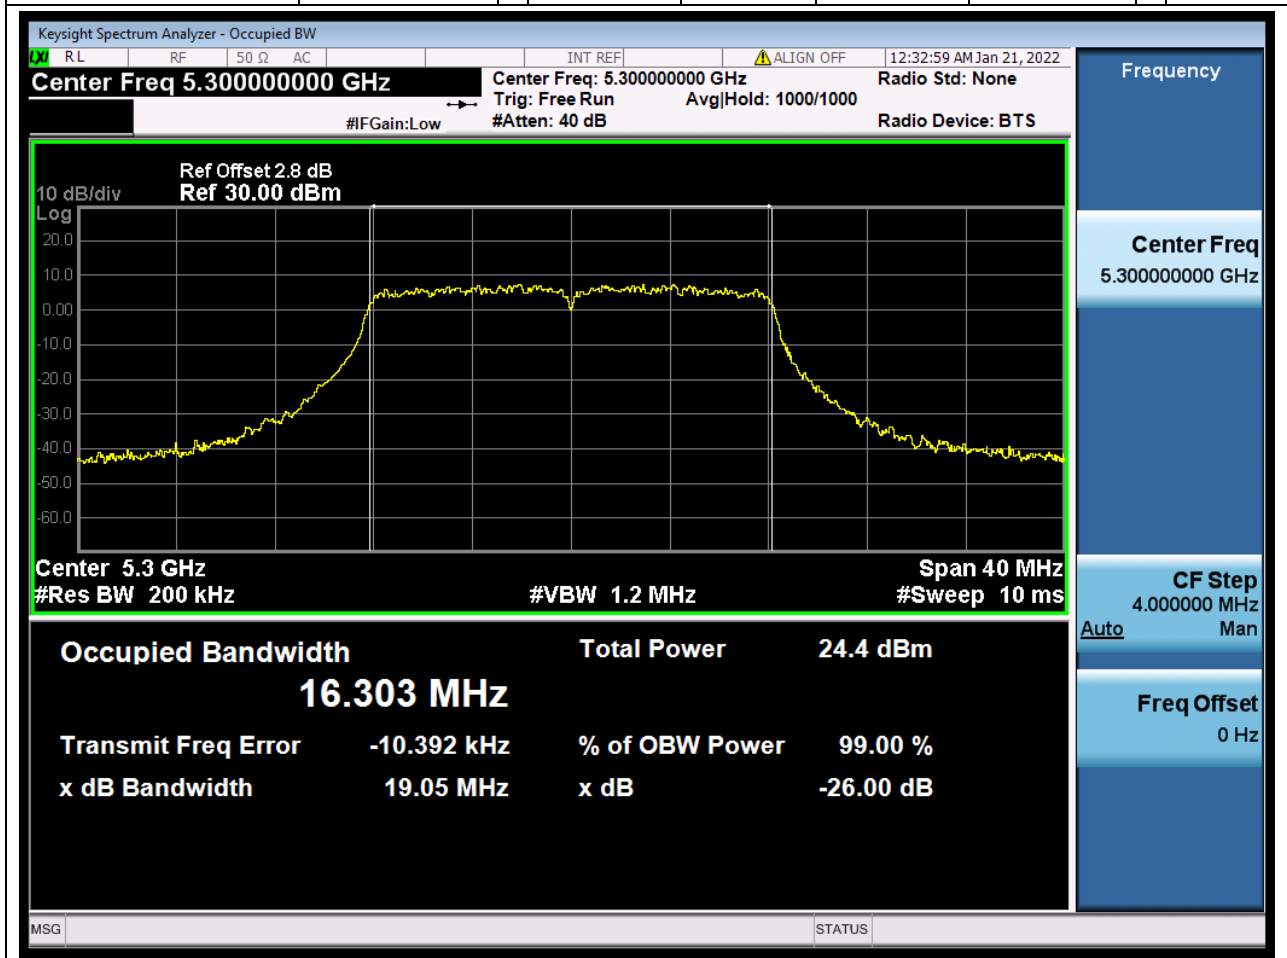

22. 802.11a_20M_U-NII-2A_M

22.1. A.2.2-99% Bandwidth(NTNV)

Center Frequency (MHz)	OBW Power (%)	RBW (MHz)	Detector	Limit (MHz)	OBW (MHz)	Verdict
5300	99	0.2	Peak	0	16.303008	Unknow