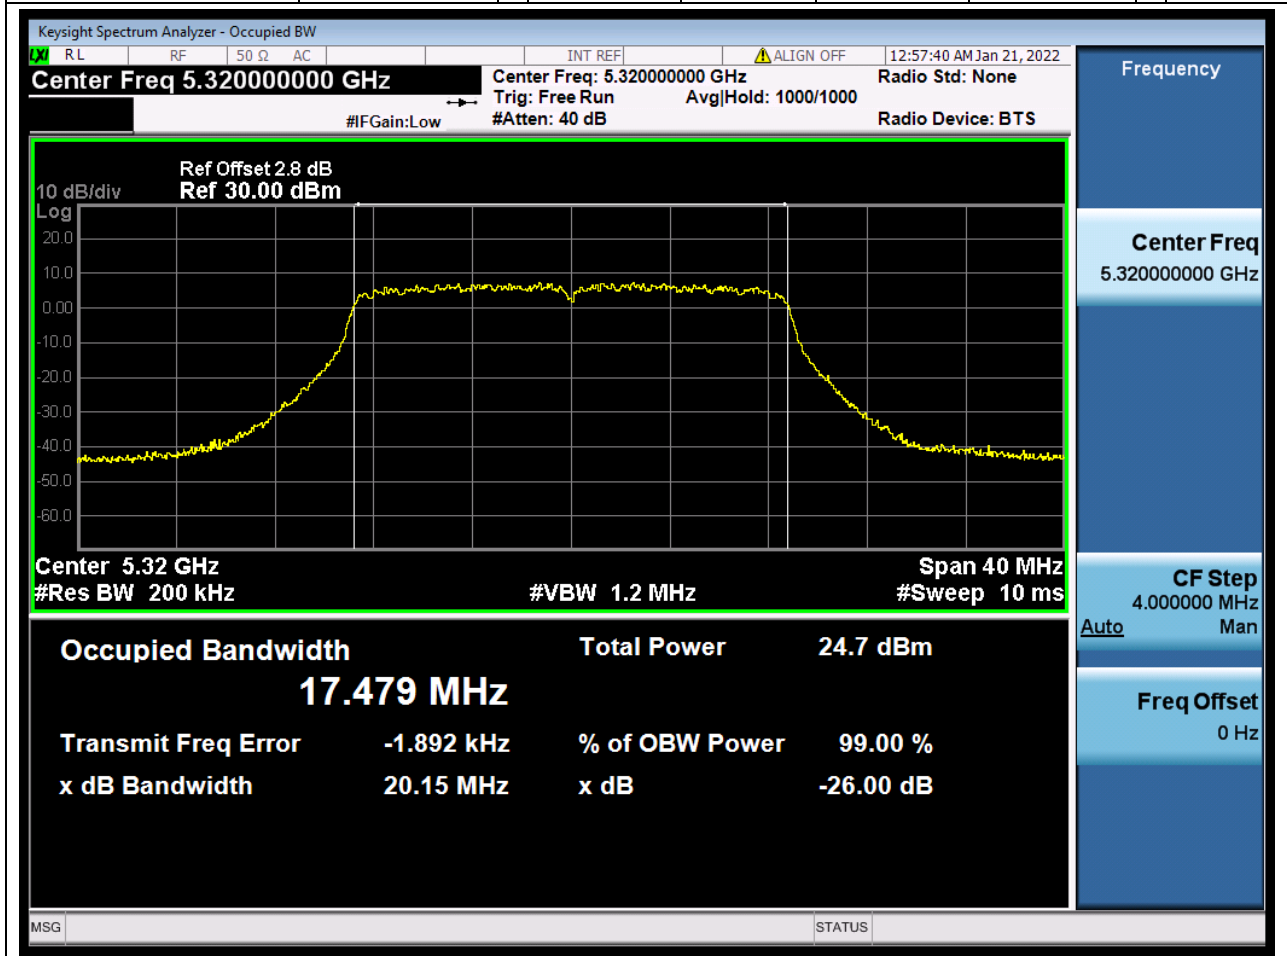

31. 802.11ac_20M_U-NII-2A_H

31.1. A.2.2-99% Bandwidth(NTNV)

Center Frequency (MHz)	OBW Power (%)	RBW (MHz)	Detector	Limit (MHz)	OBW (MHz)	Verdict
5320	99	0.2	Peak	0	17.479484	Unknow