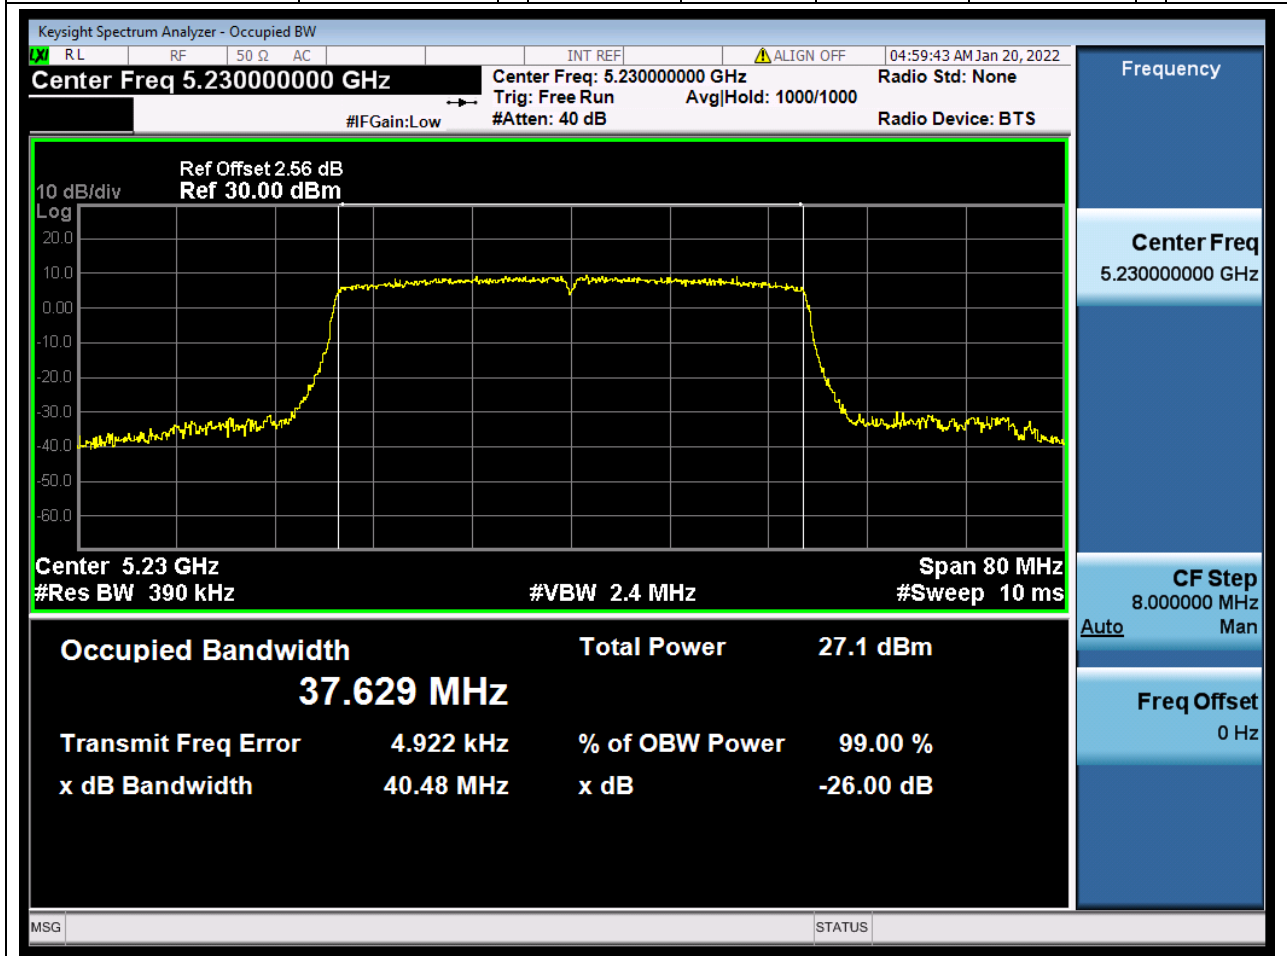

19. 802.11ax_40M_U-NII-1_H

19.1. A.2.2-99% Bandwidth(NTNV)

Center Frequency (MHz)	OBW Power (%)	RBW (MHz)	Detector	Limit (MHz)	OBW (MHz)	Verdict
5230	99	0.39	Peak	0	37.629479	Unknown