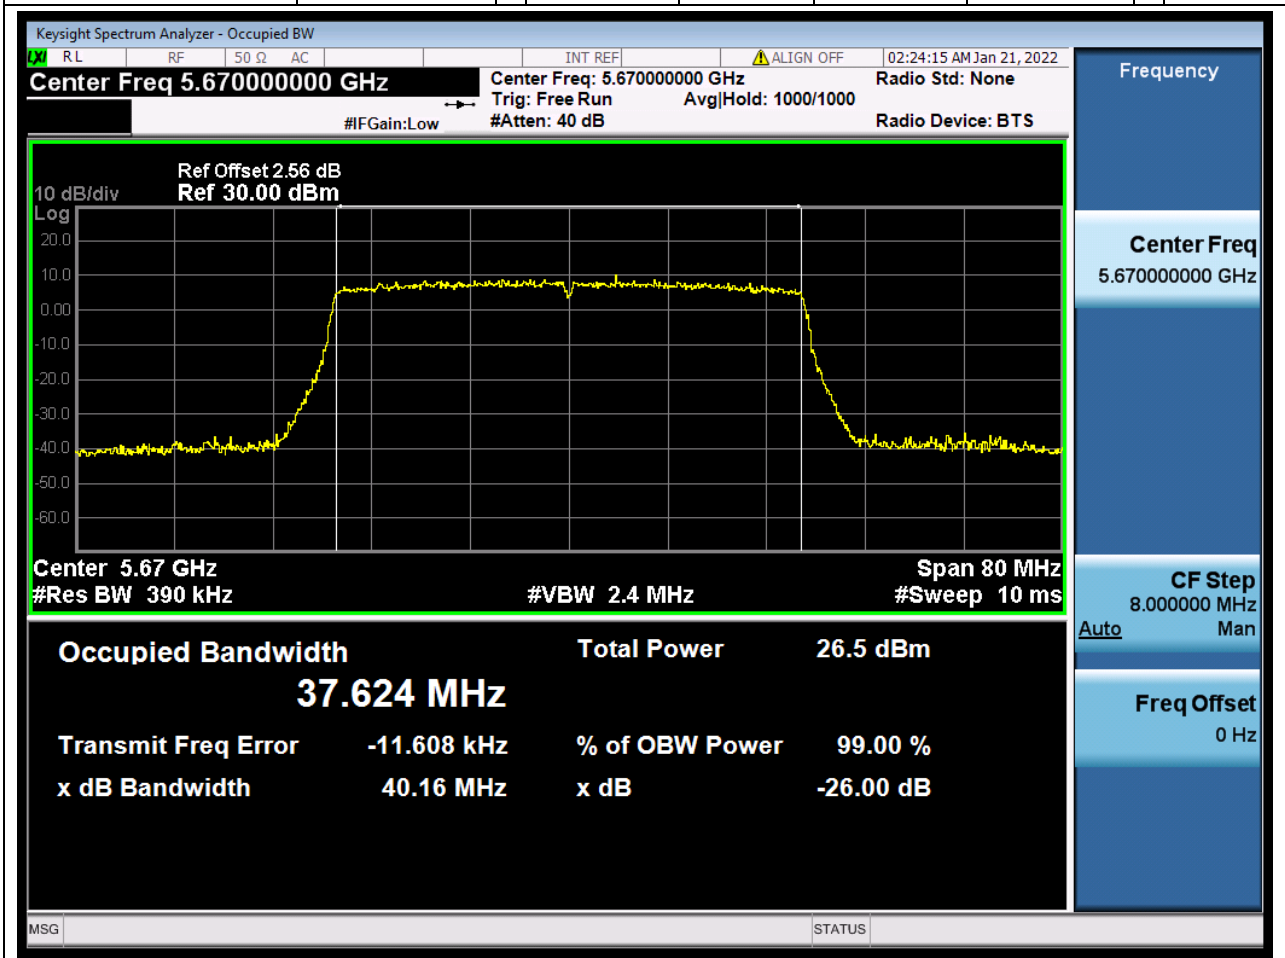

63. 802.11ax_40M_U-NII-2C_H

63.1. A.2.2-99% Bandwidth(NTNV)

Center Frequency (MHz)	OBW Power (%)	RBW (MHz)	Detector	Limit (MHz)	OBW (MHz)	Verdict
5670	99	0.39	Peak	0	37.623562	Unknow