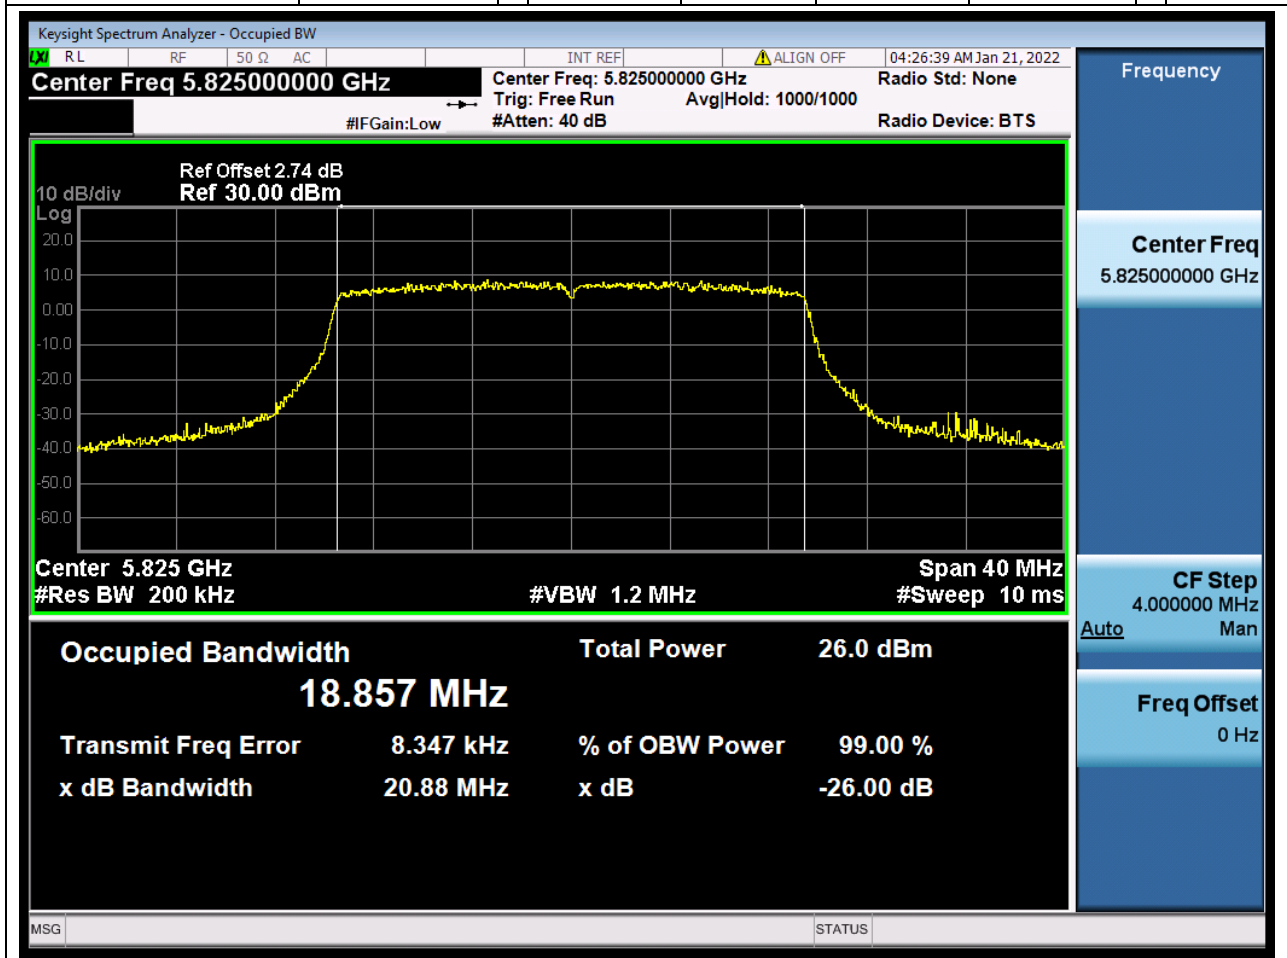

82. 802.11ax_20M_U-NII-3_H

82.1. A.2.2-99% Bandwidth(NTNV)

Center Frequency (MHz)	OBW Power (%)	RBW (MHz)	Detector	Limit (MHz)	OBW (MHz)	Verdict
5825	99	0.2	Peak	0	18.857153	Unknown