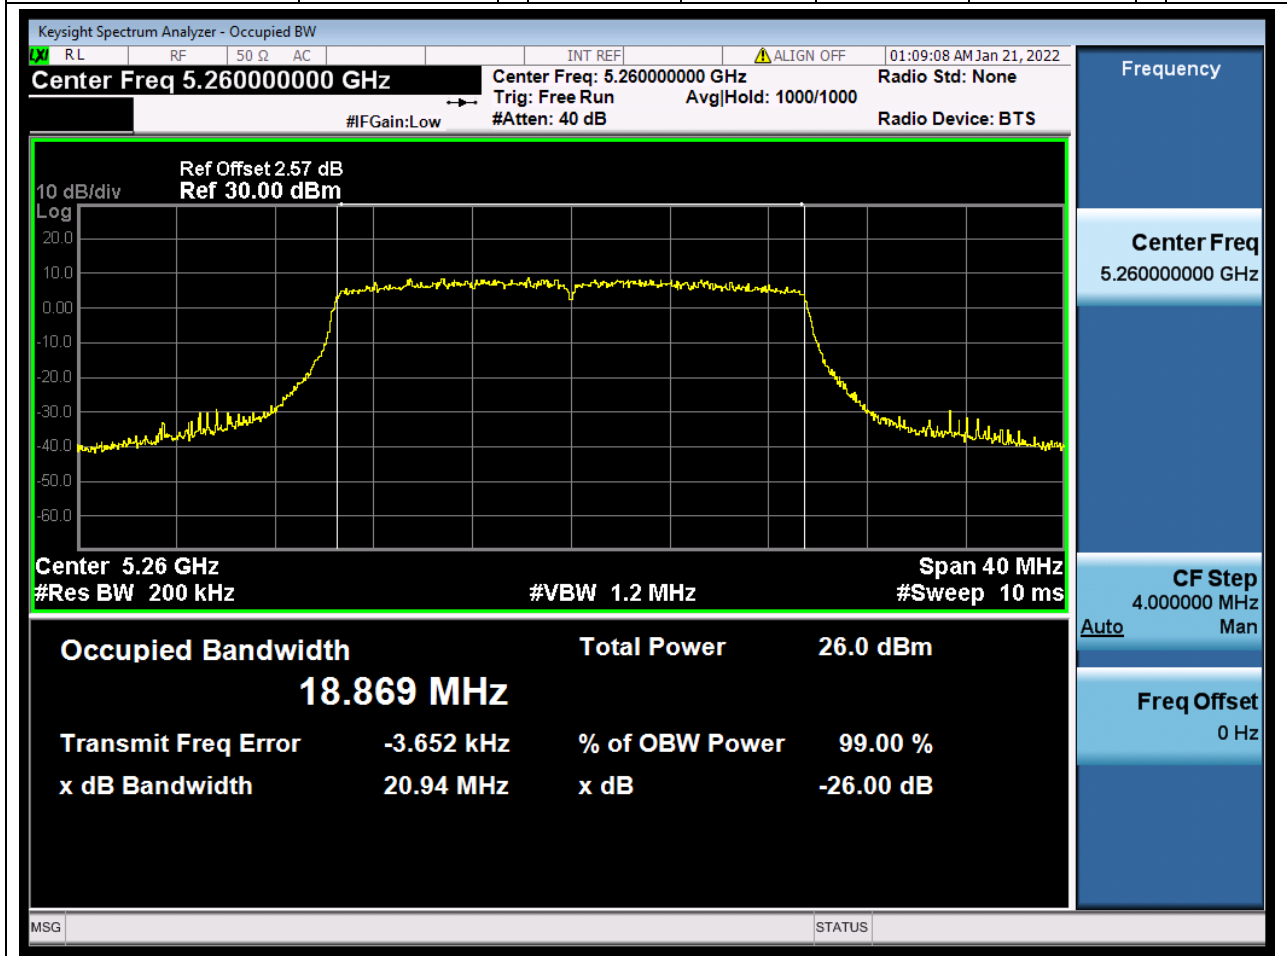

35. 802.11ax_20M_U-NII-2A_L

35.1. A.2.2-99% Bandwidth(NTNV)

Center Frequency (MHz)	OBW Power (%)	RBW (MHz)	Detector	Limit (MHz)	OBW (MHz)	Verdict
5260	99	0.2	Peak	0	18.868665	Unknow