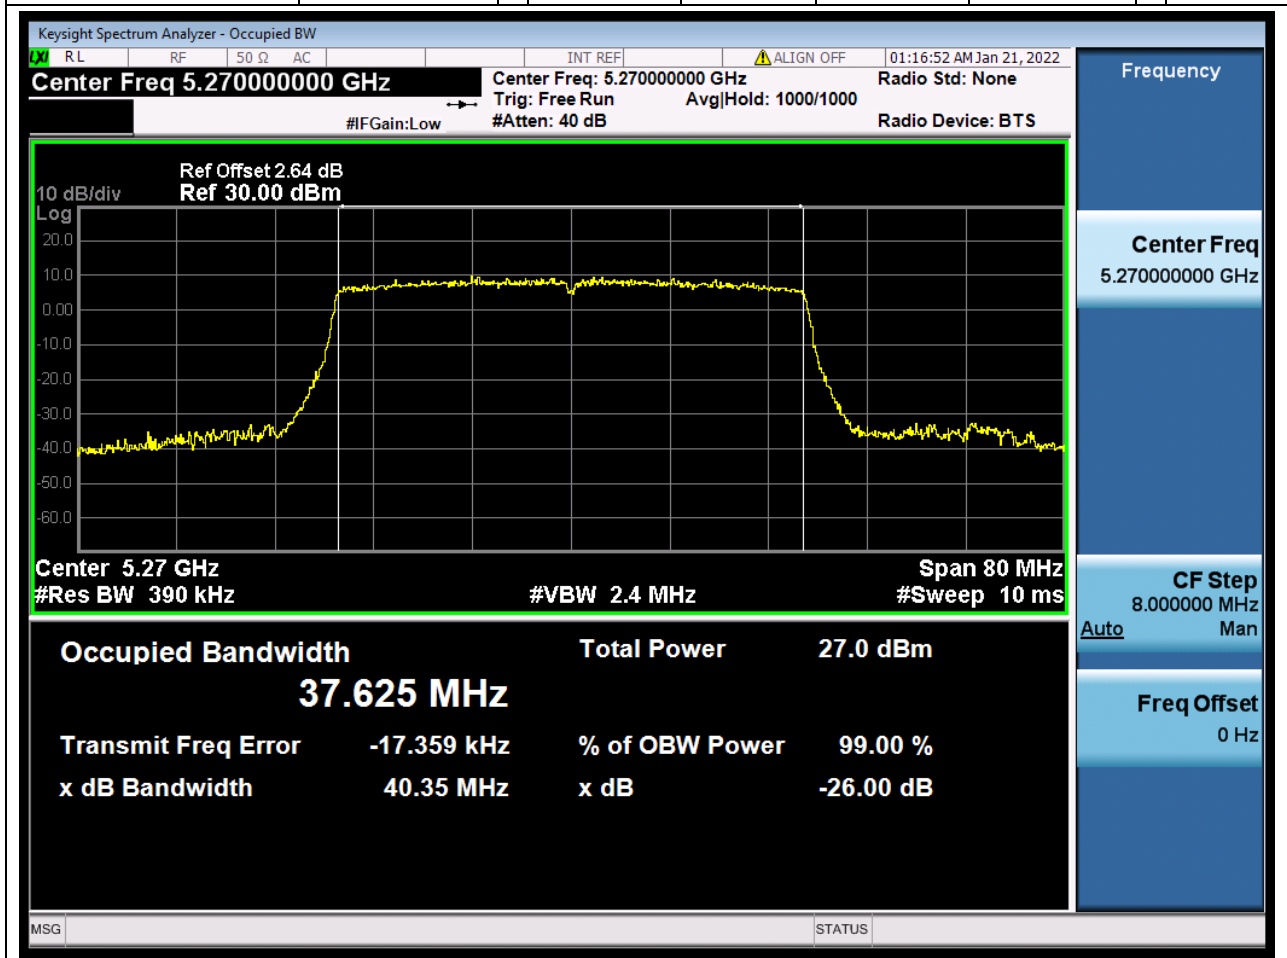

38. 802.11ax_40M_U-NII-2A_L

38.1. A.2.2-99% Bandwidth(NTNV)

Center Frequency (MHz)	OBW Power (%)	RBW (MHz)	Detector	Limit (MHz)	OBW (MHz)	Verdict
5270	99	0.39	Peak	0	37.625465	Unknow