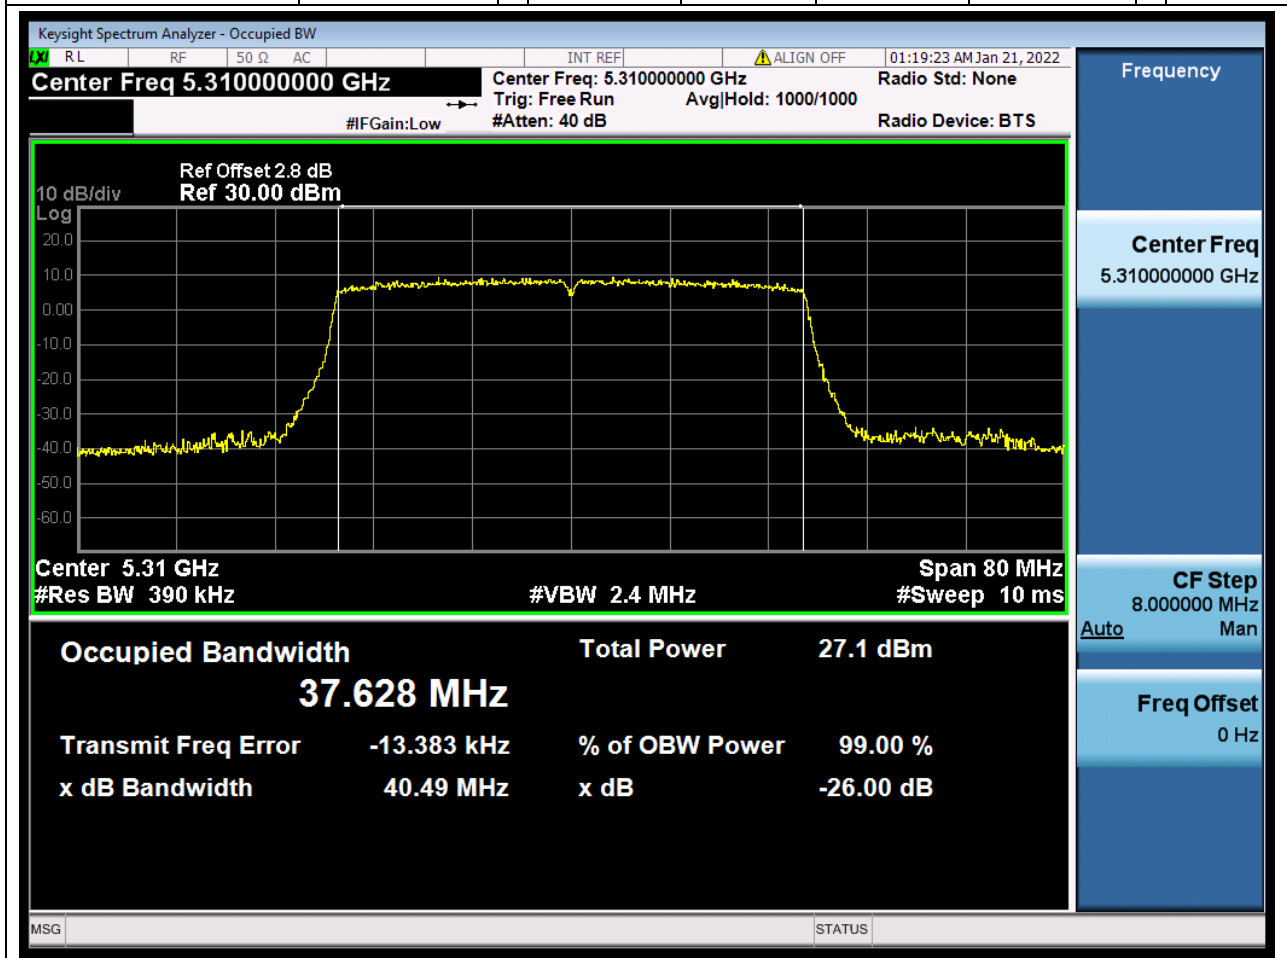

39. 802.11ax_40M_U-NII-2A_H

39.1. A.2.2-99% Bandwidth(NTNV)

Center Frequency (MHz)	OBW Power (%)	RBW (MHz)	Detector	Limit (MHz)	OBW (MHz)	Verdict
5310	99	0.39	Peak	0	37.628293	Unknow