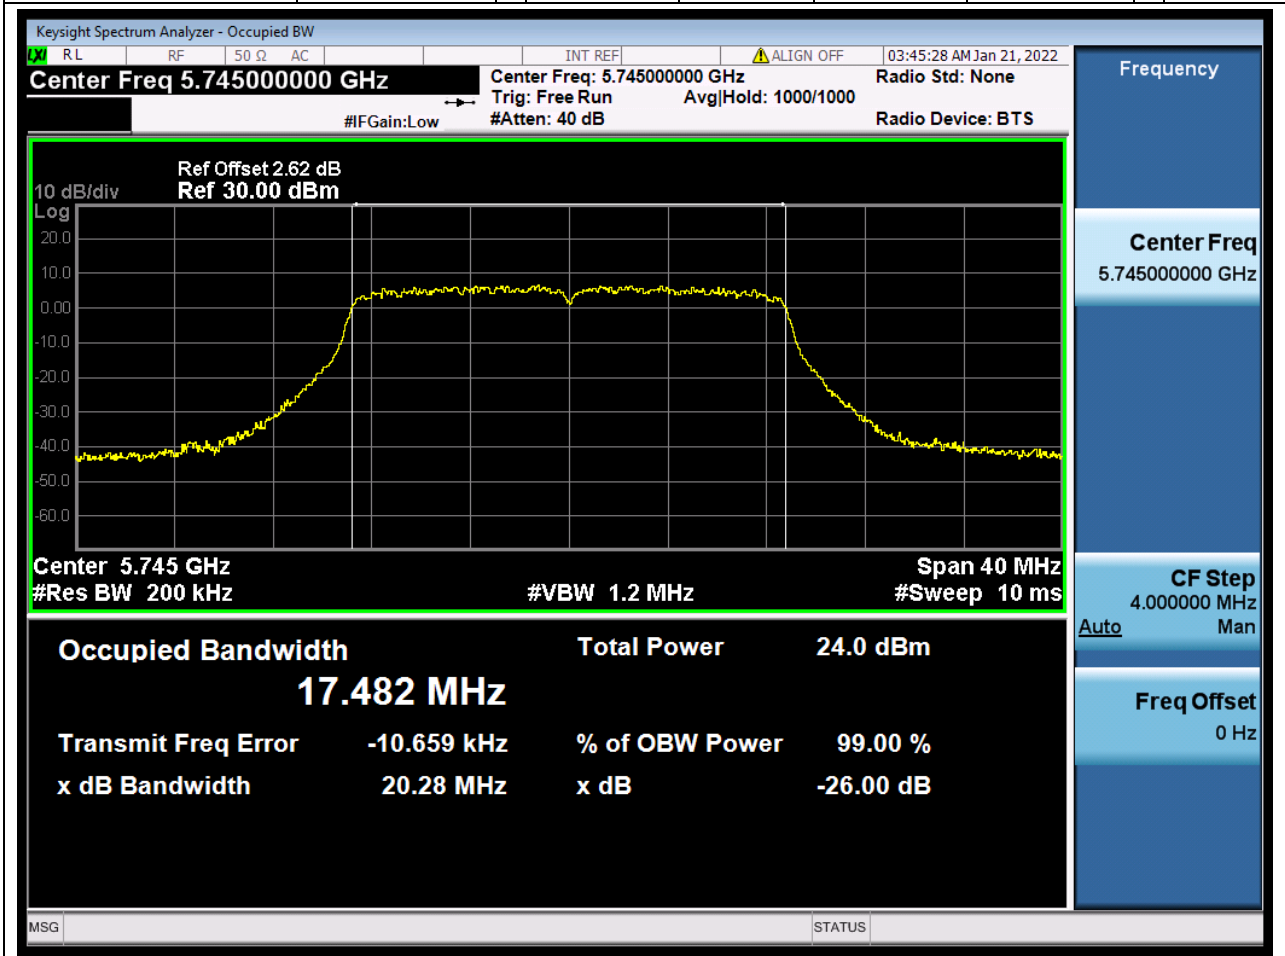

69. 802.11n_20M_U-NII-3_L

69.2. A.2.2-99% Bandwidth(NTNV)

Center Frequency (MHz)	OBW Power (%)	RBW (MHz)	Detector	Limit (MHz)	OBW (MHz)	Verdict
5745	99	0.2	Peak	0	17.481981	Unknown