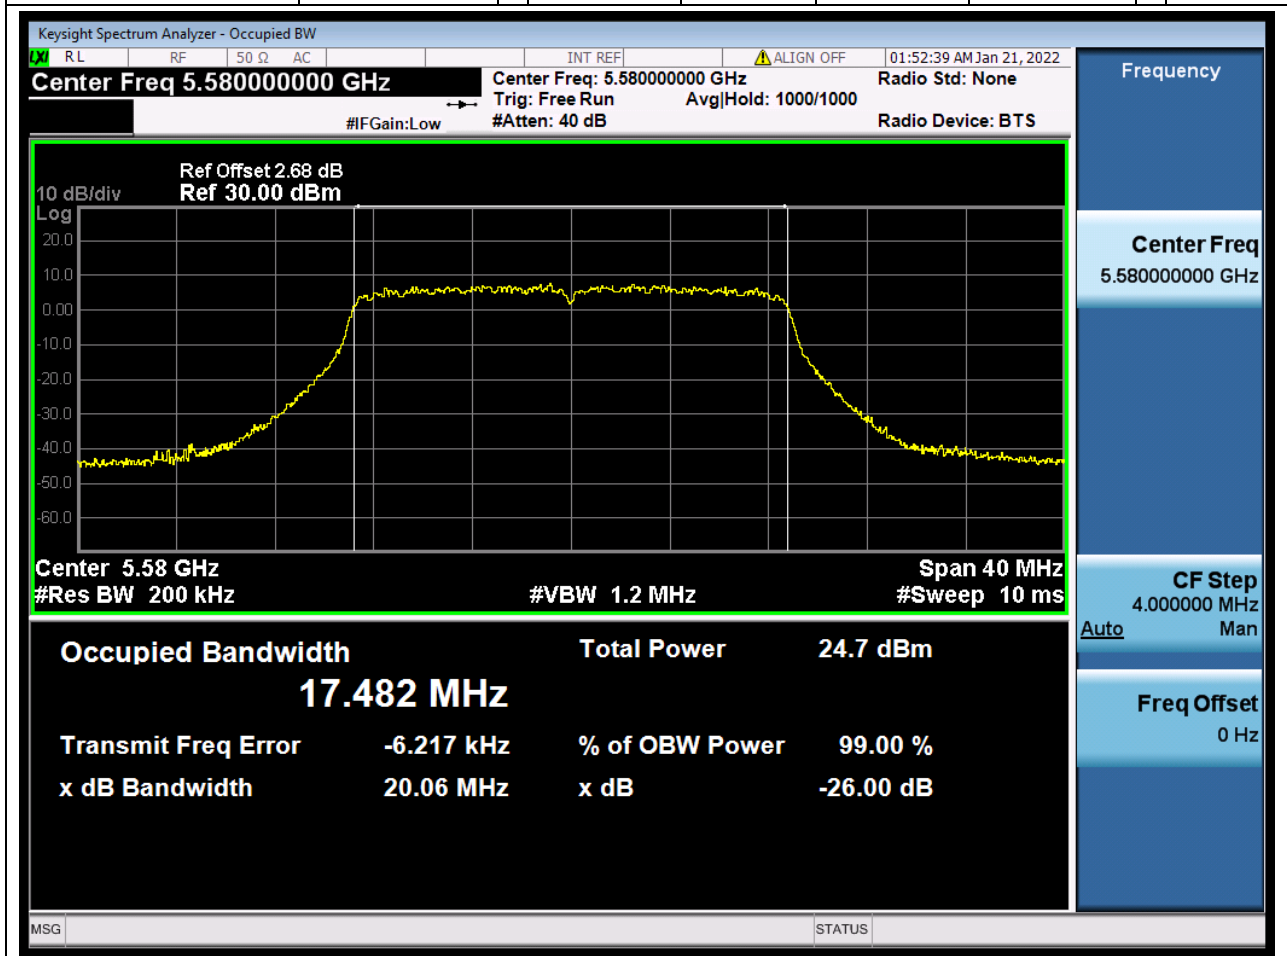

51. 802.11ac_20M_U-NII-2C_M

51.1. A.2.2-99% Bandwidth(NTNV)

Center Frequency (MHz)	OBW Power (%)	RBW (MHz)	Detector	Limit (MHz)	OBW (MHz)	Verdict
5580	99	0.2	Peak	0	17.482462	Unknow