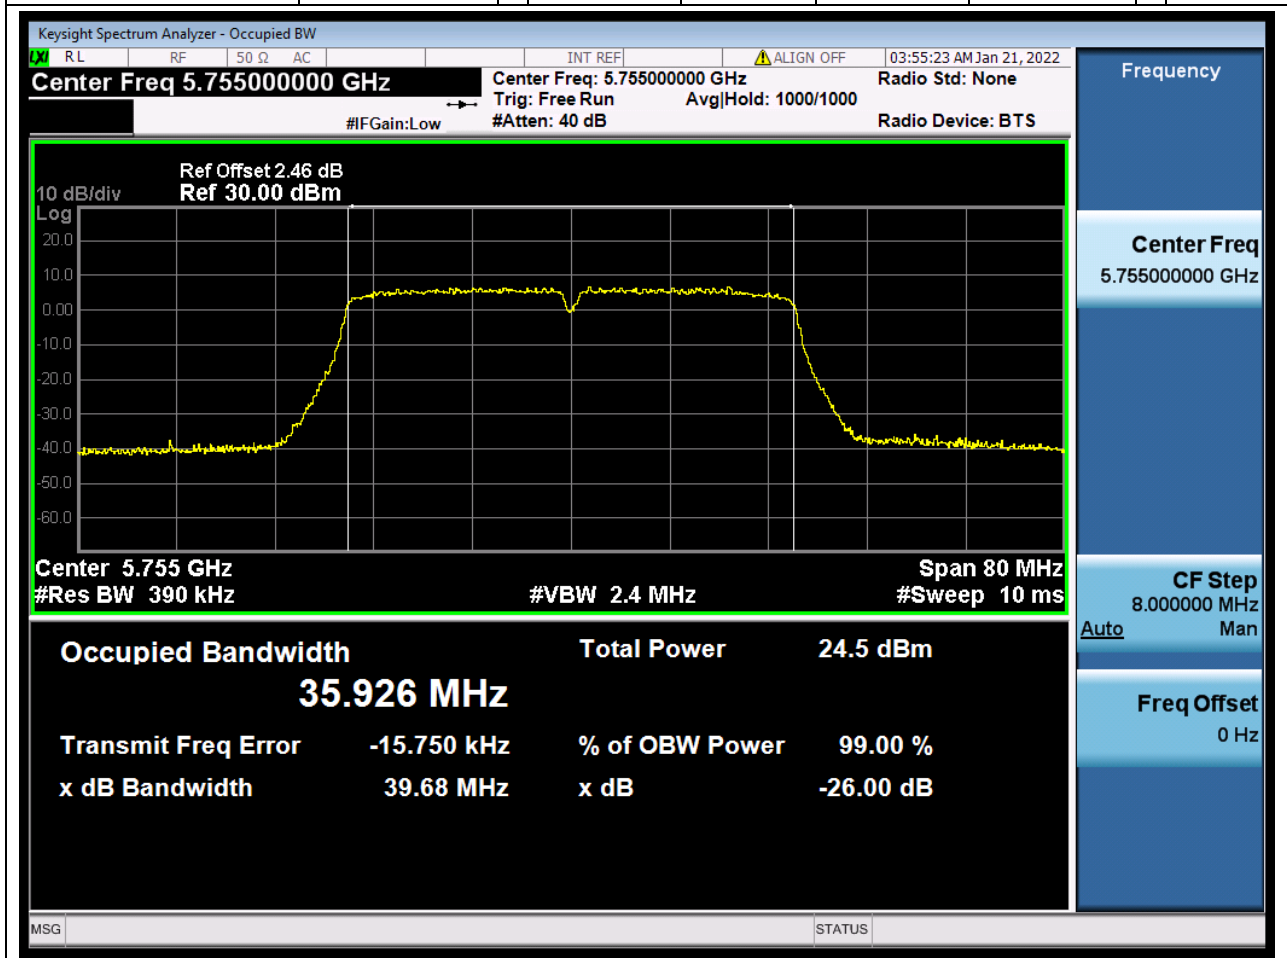

72. 802.11n_40M_U-NII-3_L

72.1. A.2.2-99% Bandwidth(NTNV)

Center Frequency (MHz)	OBW Power (%)	RBW (MHz)	Detector	Limit (MHz)	OBW (MHz)	Verdict
5755	99	0.39	Peak	0	35.925665	Unknow