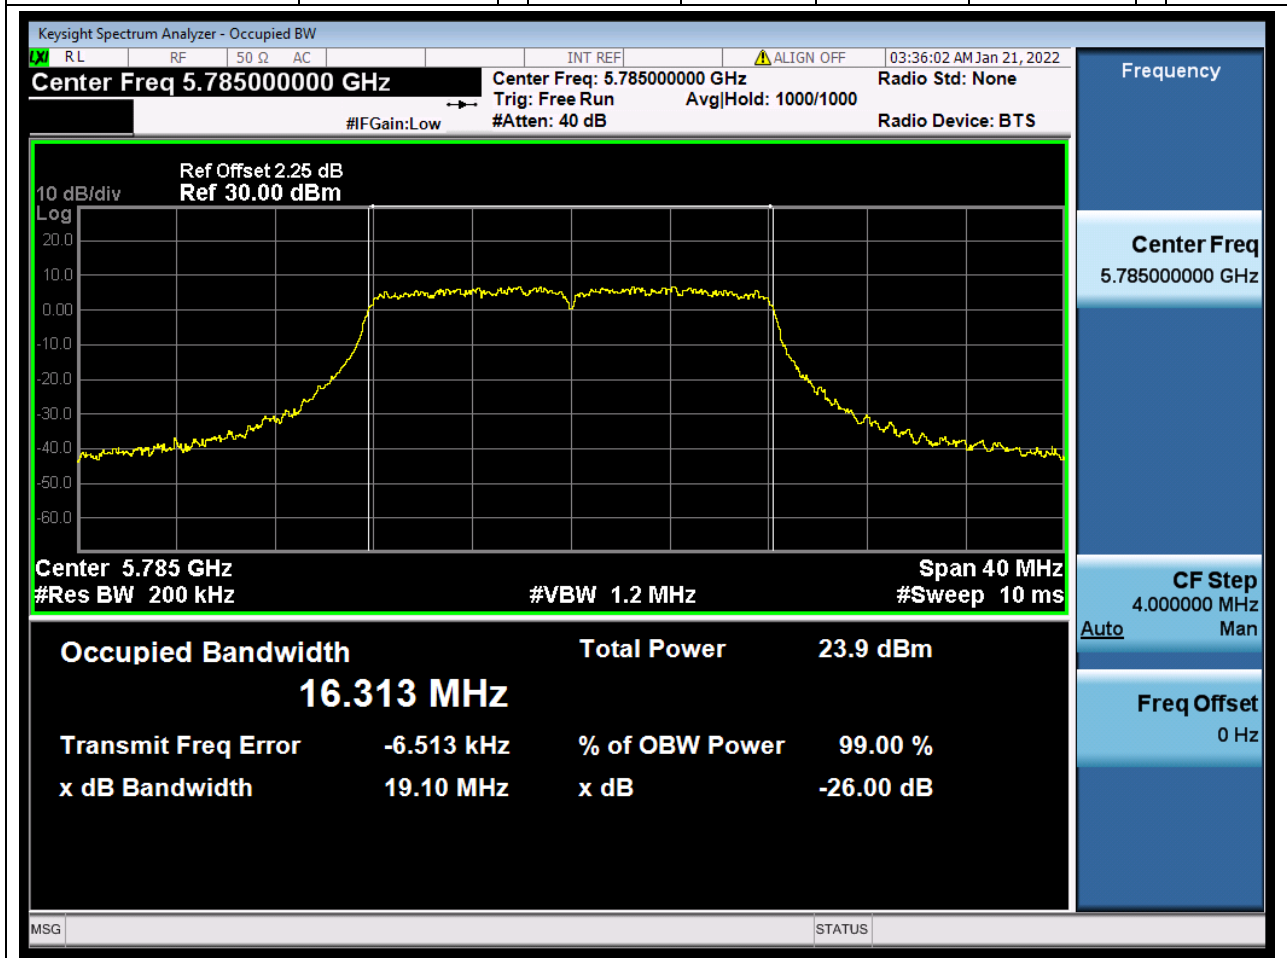

67. 802.11a_20M_U-NII-3_M

67.1. A.2.2-99% Bandwidth(NTNV)

Center Frequency (MHz)	OBW Power (%)	RBW (MHz)	Detector	Limit (MHz)	OBW (MHz)	Verdict
5785	99	0.2	Peak	0	16.313047	Unknow