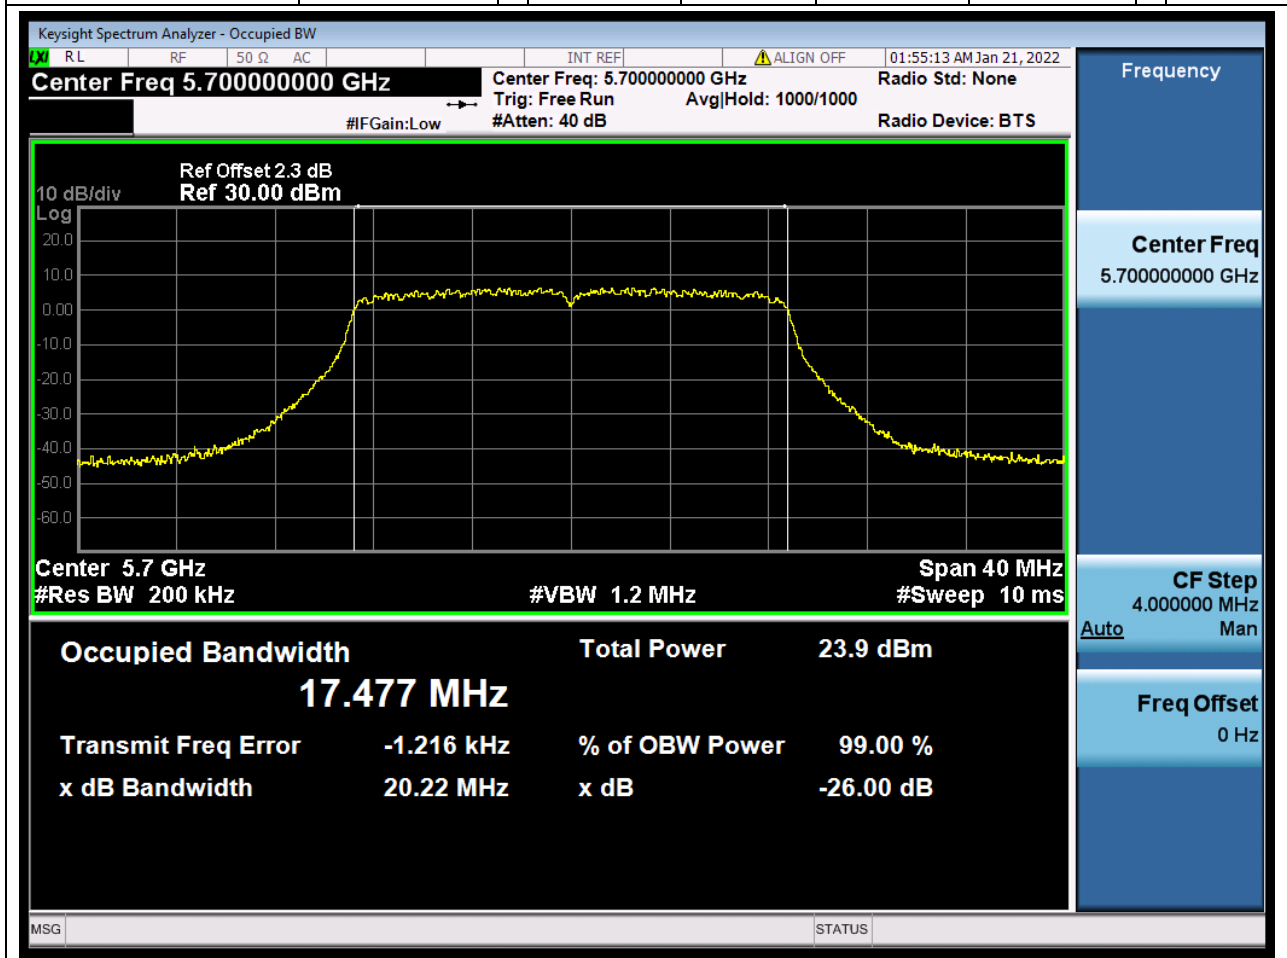

52. 802.11ac_20M_U-NII-2C_H

52.1. A.2.2-99% Bandwidth(NTNV)

Center Frequency (MHz)	OBW Power (%)	RBW (MHz)	Detector	Limit (MHz)	OBW (MHz)	Verdict
5700	99	0.2	Peak	0	17.476906	Unknow