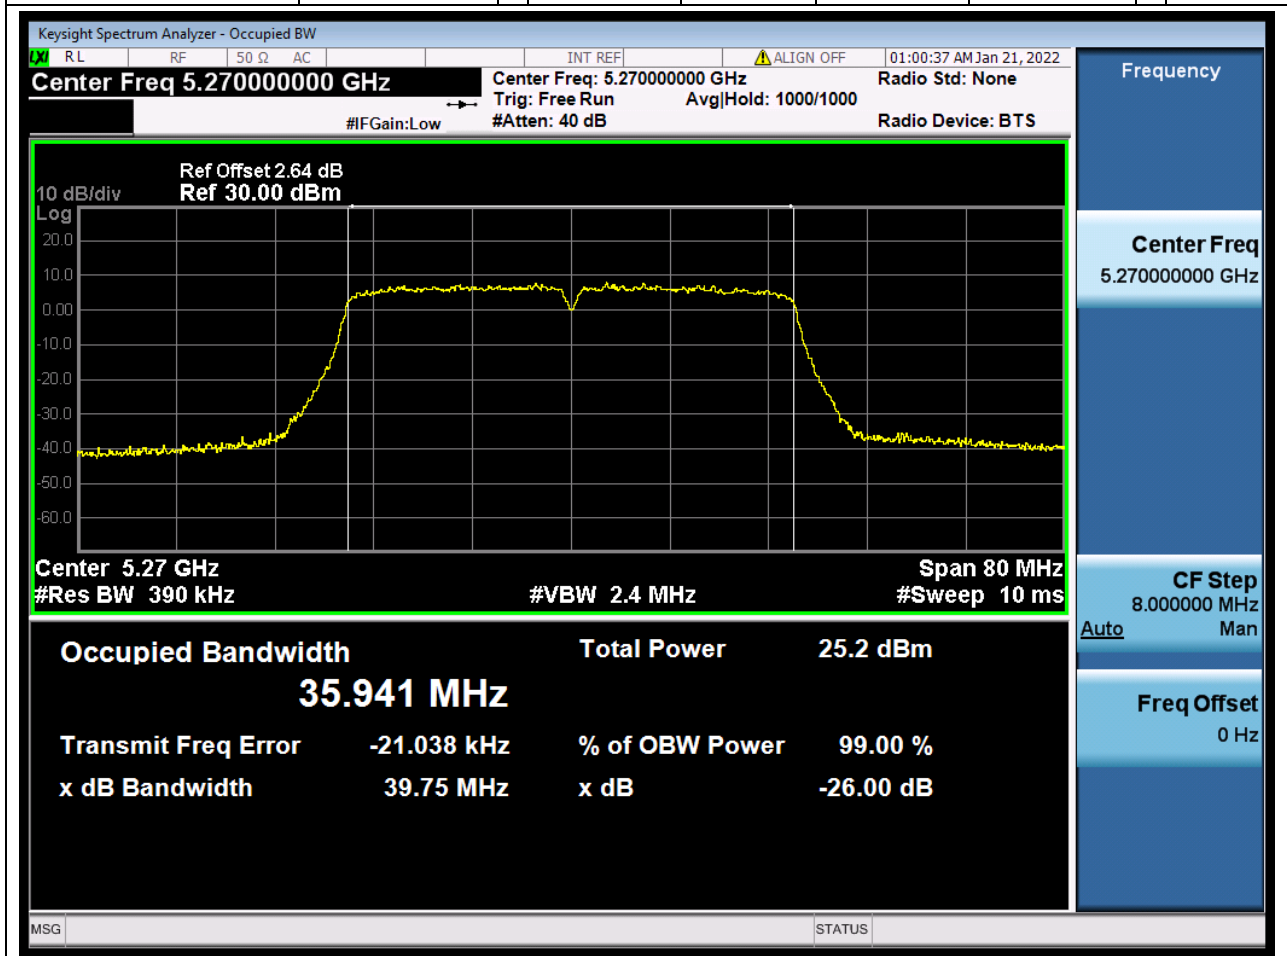

32. 802.11ac_40M_U-NII-2A_L

32.1. A.2.2-99% Bandwidth(NTNV)

Center Frequency (MHz)	OBW Power (%)	RBW (MHz)	Detector	Limit (MHz)	OBW (MHz)	Verdict
5270	99	0.39	Peak	0	35.940931	Unknown