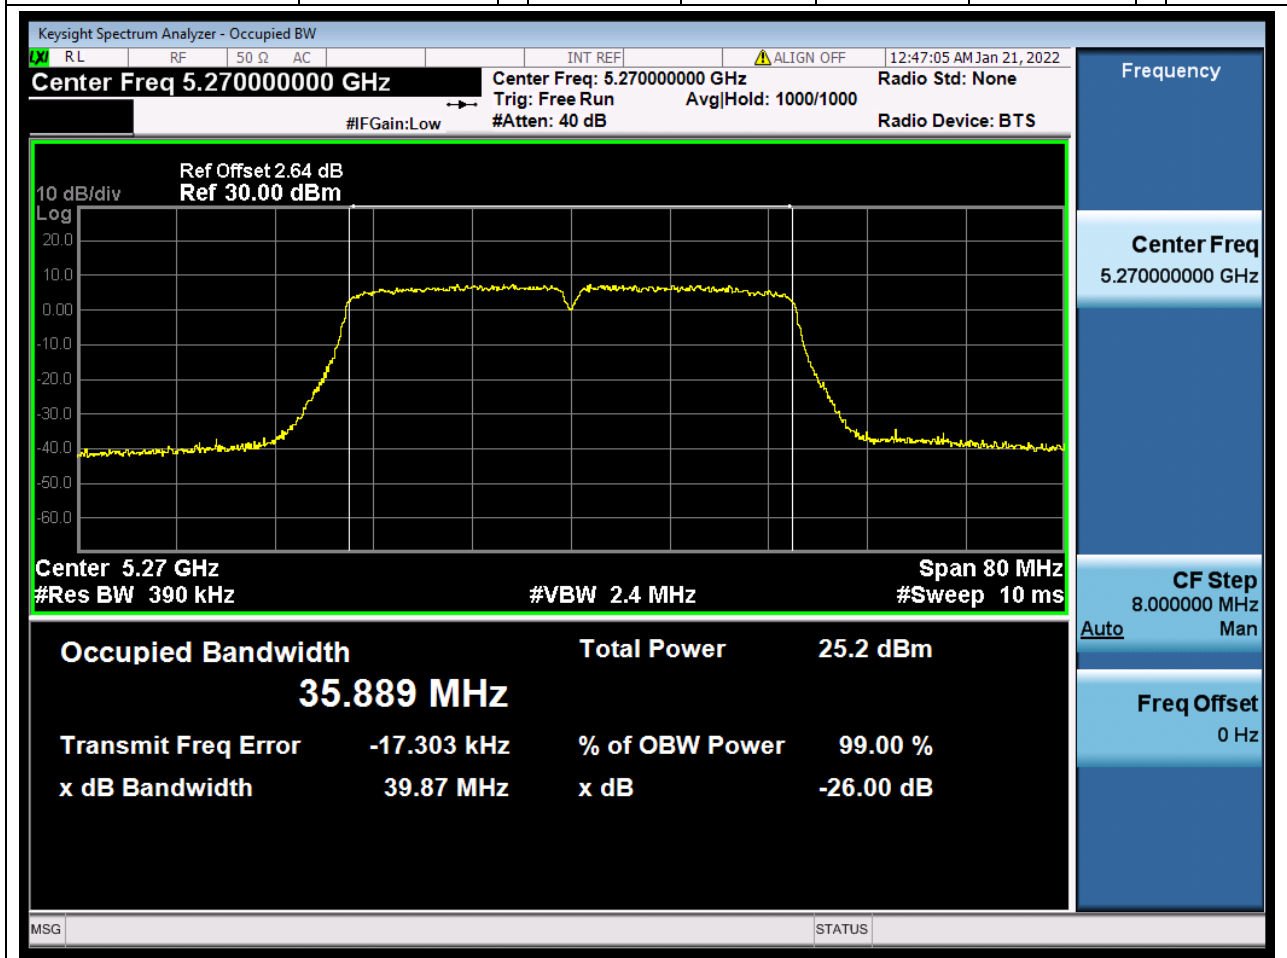

27. 802.11n_40M_U-NII-2A_L

27.1. A.2.2-99% Bandwidth(NTNV)

Center Frequency (MHz)	OBW Power (%)	RBW (MHz)	Detector	Limit (MHz)	OBW (MHz)	Verdict
5270	99	0.39	Peak	0	35.889107	Unknow