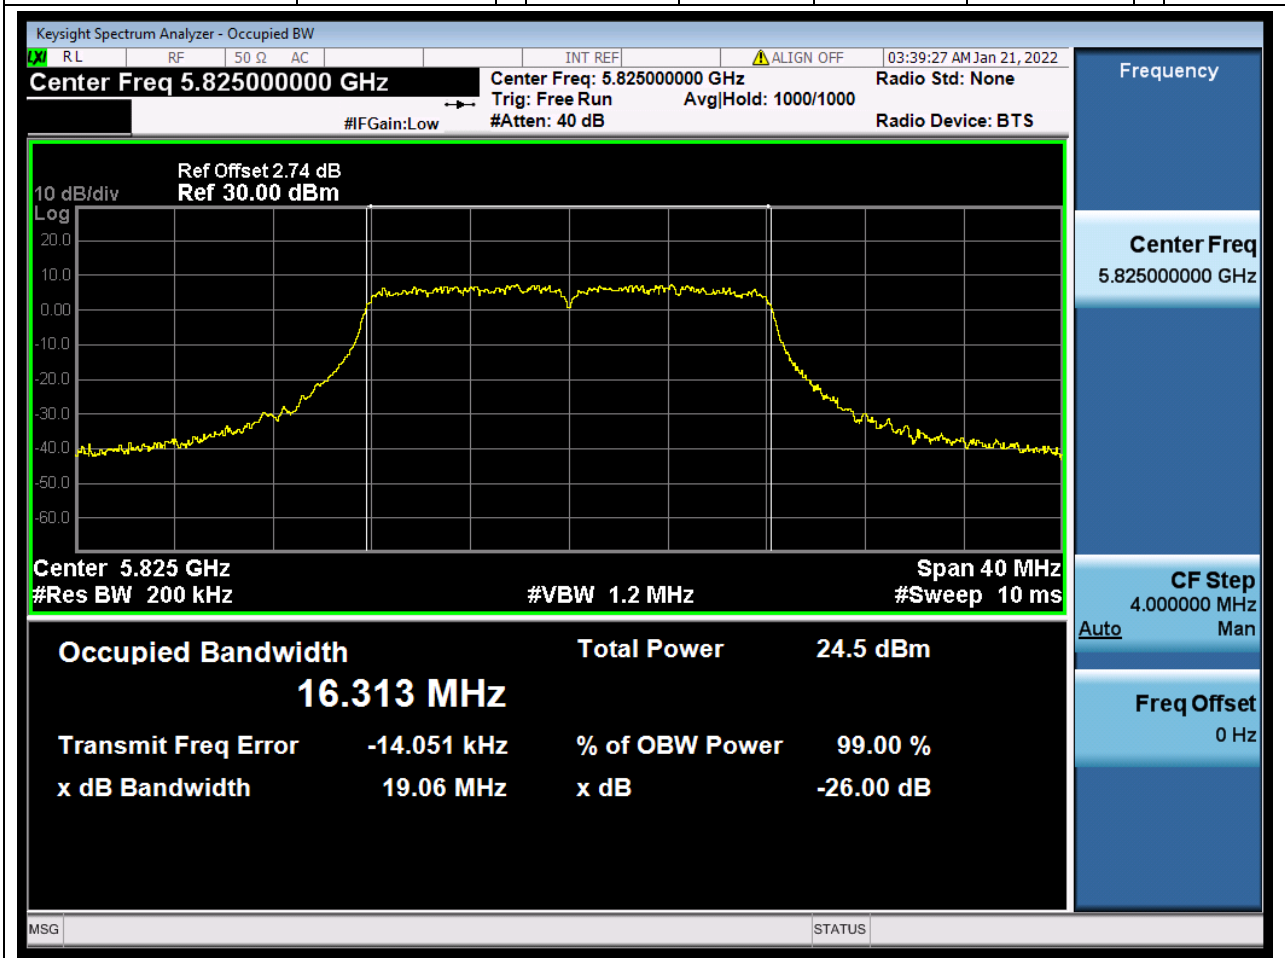

68. 802.11a_20M_U-NII-3_H

68.1. A.2.2-99% Bandwidth(NTNV)

Center Frequency (MHz)	OBW Power (%)	RBW (MHz)	Detector	Limit (MHz)	OBW (MHz)	Verdict
5825	99	0.2	Peak	0	16.313309	Unknown