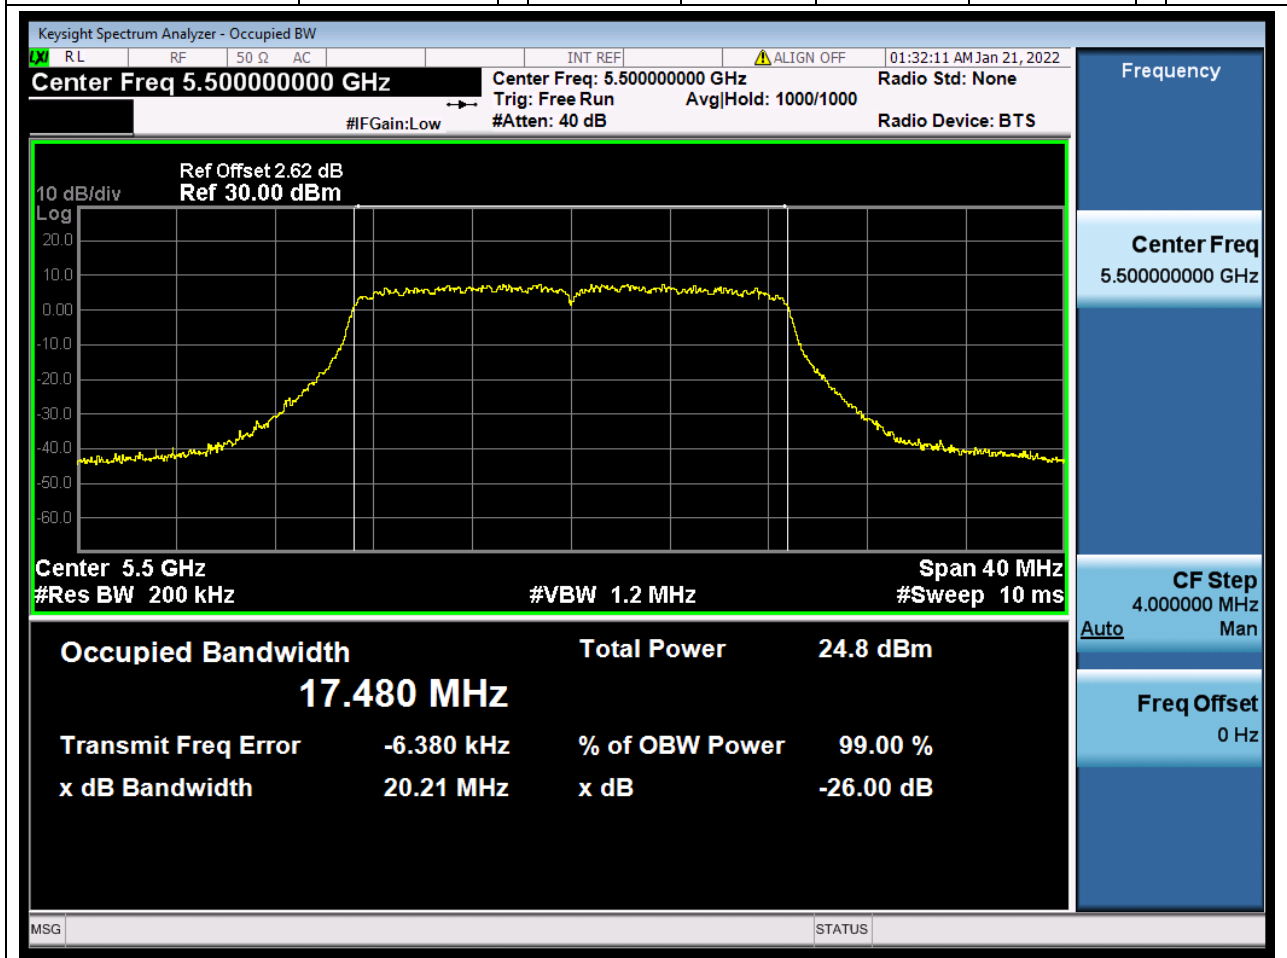

44. 802.11n_20M_U-NII-2C_L

44.1. A.2.2-99% Bandwidth(NTNV)

Center Frequency (MHz)	OBW Power (%)	RBW (MHz)	Detector	Limit (MHz)	OBW (MHz)	Verdict
5500	99	0.2	Peak	0	17.480358	Unknow