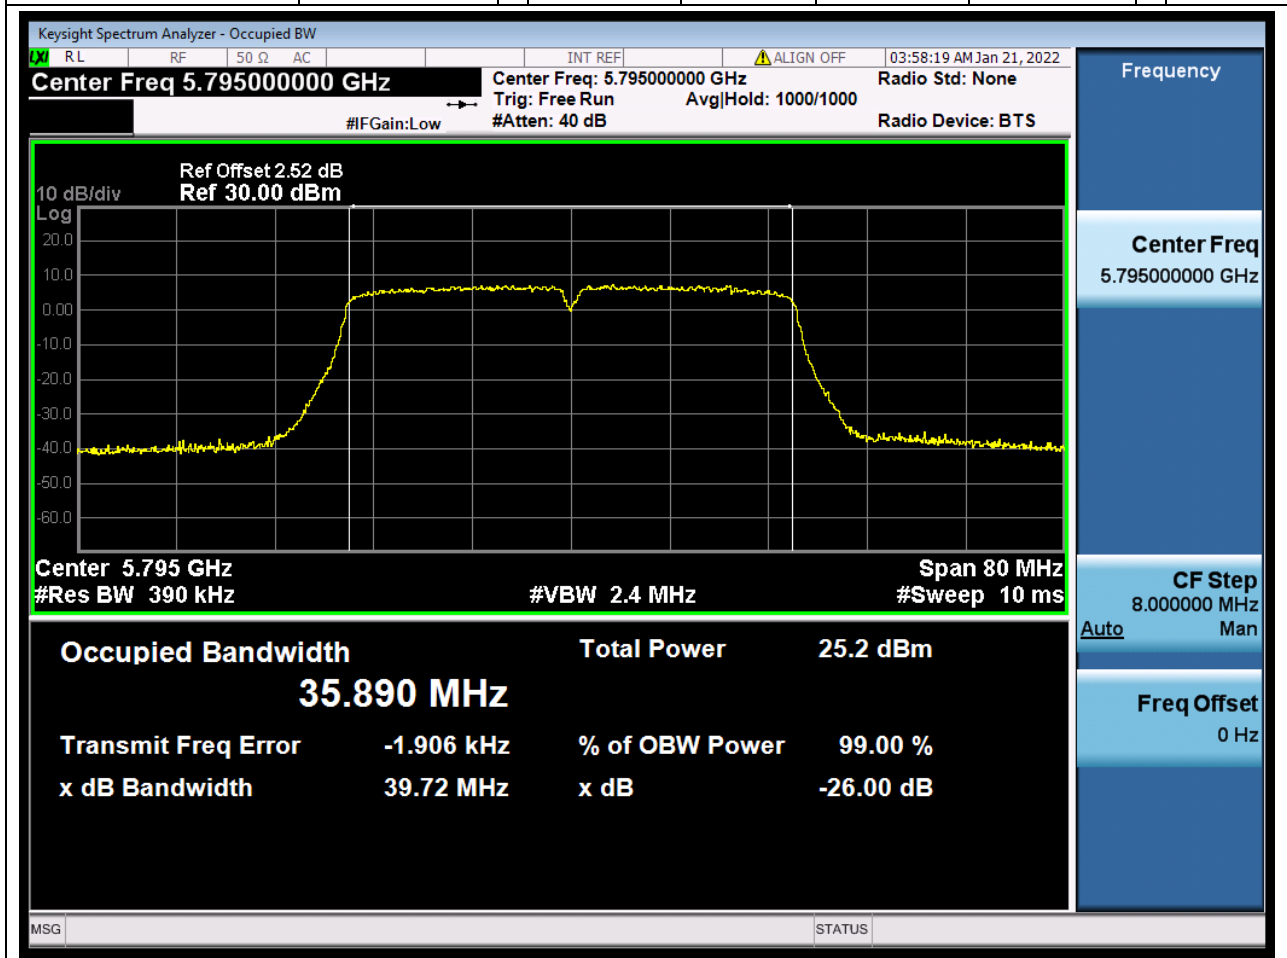

73. 802.11n_40M_U-NII-3_H

73.1. A.2.2-99% Bandwidth(NTNV)

Center Frequency (MHz)	OBW Power (%)	RBW (MHz)	Detector	Limit (MHz)	OBW (MHz)	Verdict
5795	99	0.39	Peak	0	35.890455	Unknown