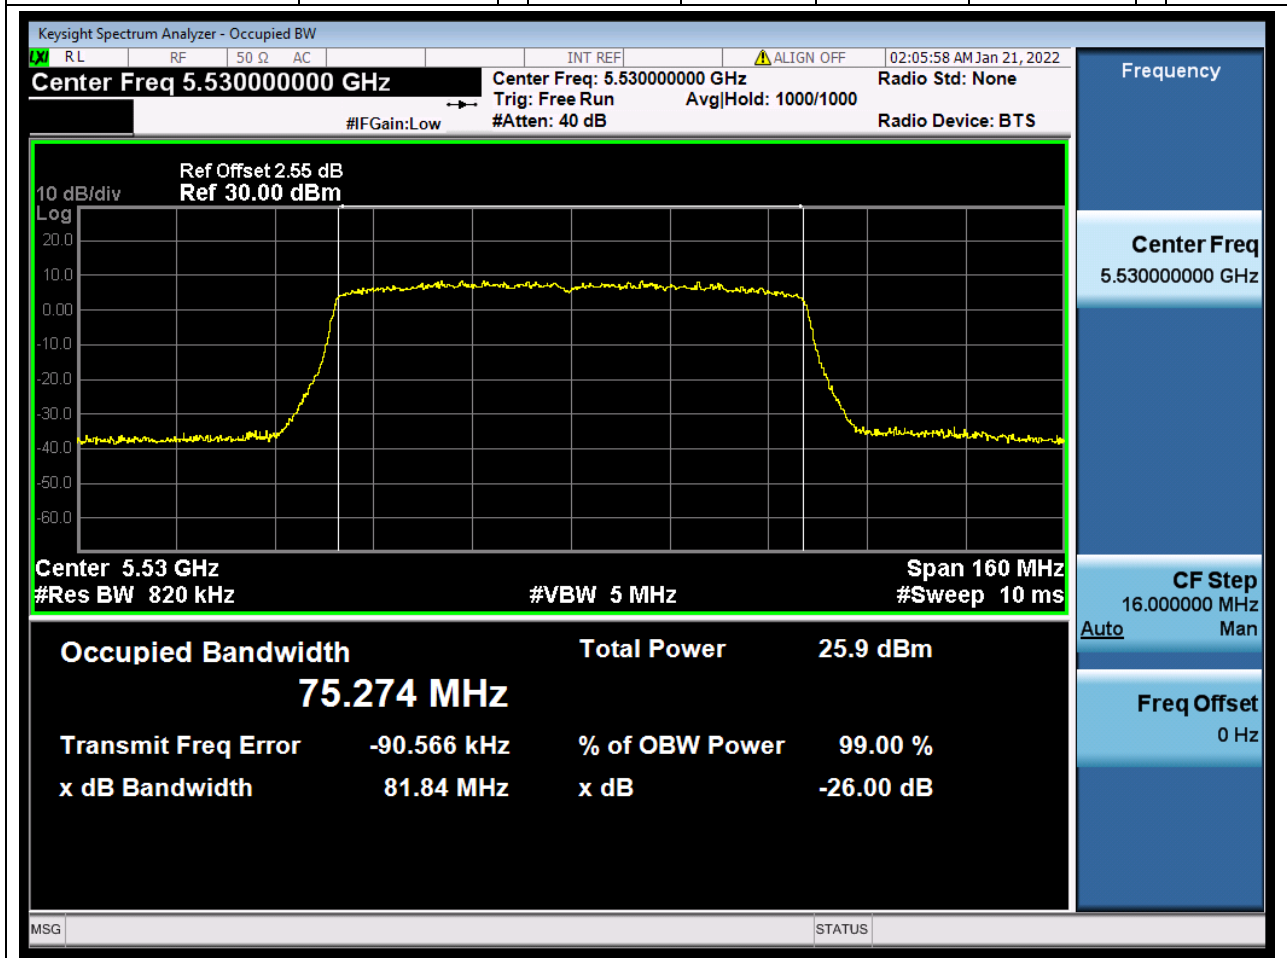

56. 802.11ac_80M_U-NII-2C_L

56.1. A.2.2-99% Bandwidth(NTNV)

Center Frequency (MHz)	OBW Power (%)	RBW (MHz)	Detector	Limit (MHz)	OBW (MHz)	Verdict
5530	99	0.82	Peak	0	75.273723	Unknow