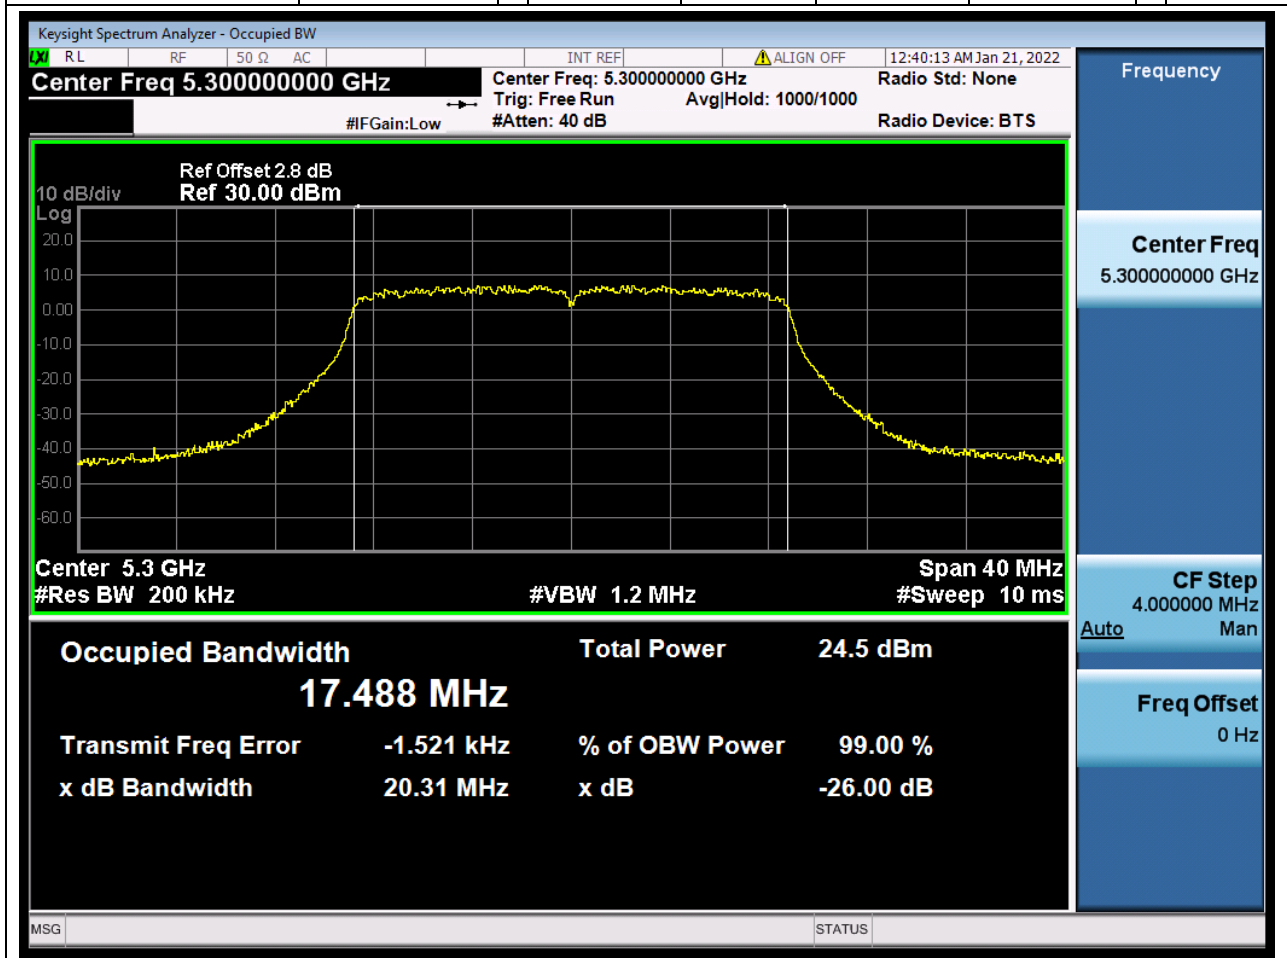

25. 802.11n_20M_U-NII-2A_M

25.1. A.2.2-99% Bandwidth(NTNV)

Center Frequency (MHz)	OBW Power (%)	RBW (MHz)	Detector	Limit (MHz)	OBW (MHz)	Verdict
5300	99	0.2	Peak	0	17.487507	Unknow