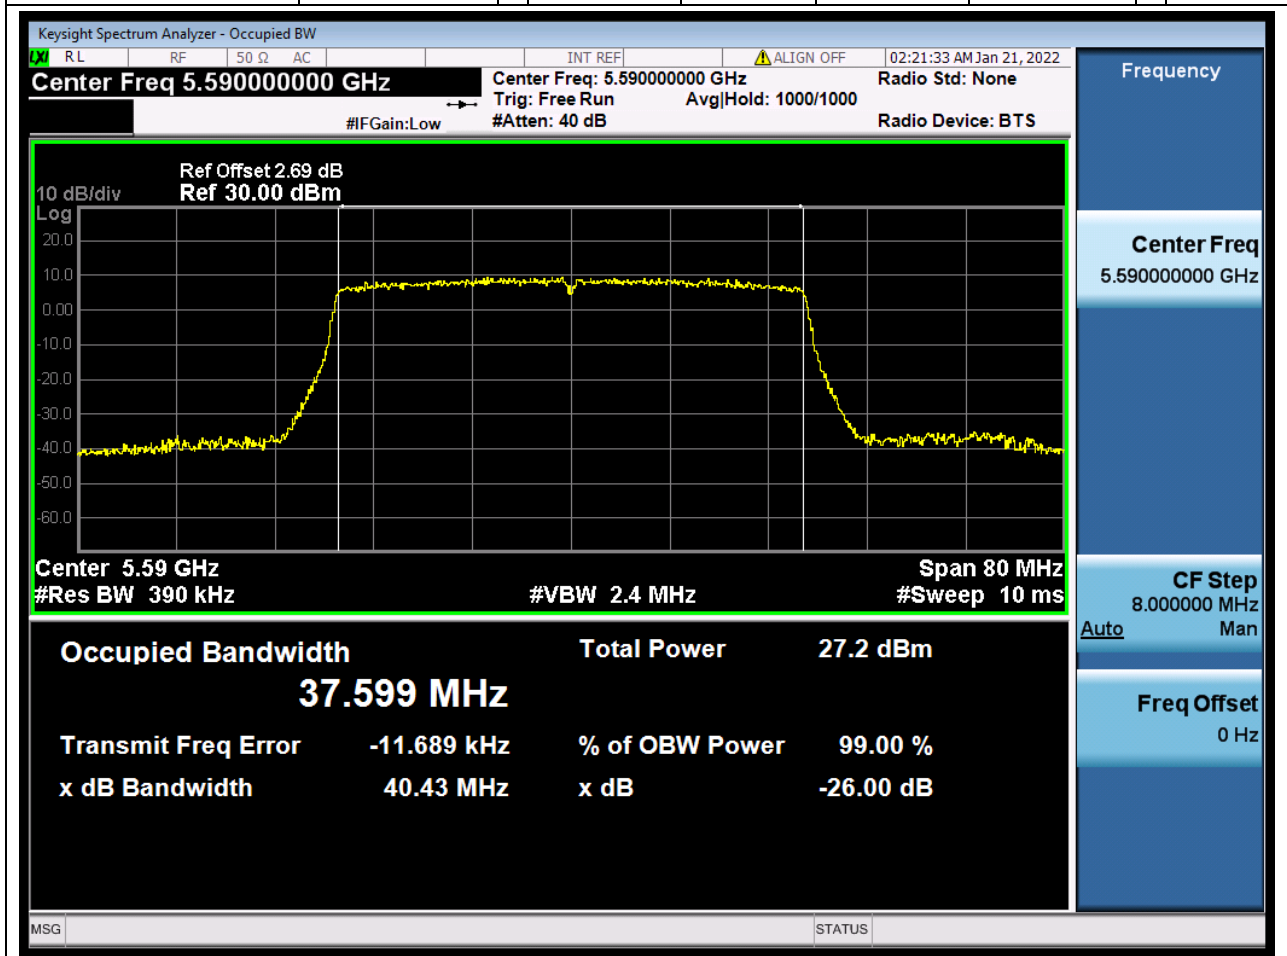

62. 802.11ax_40M_U-NII-2C_M

62.1. A.2.2-99% Bandwidth(NTNV)

Center Frequency (MHz)	OBW Power (%)	RBW (MHz)	Detector	Limit (MHz)	OBW (MHz)	Verdict
5590	99	0.39	Peak	0	37.598775	Unknow