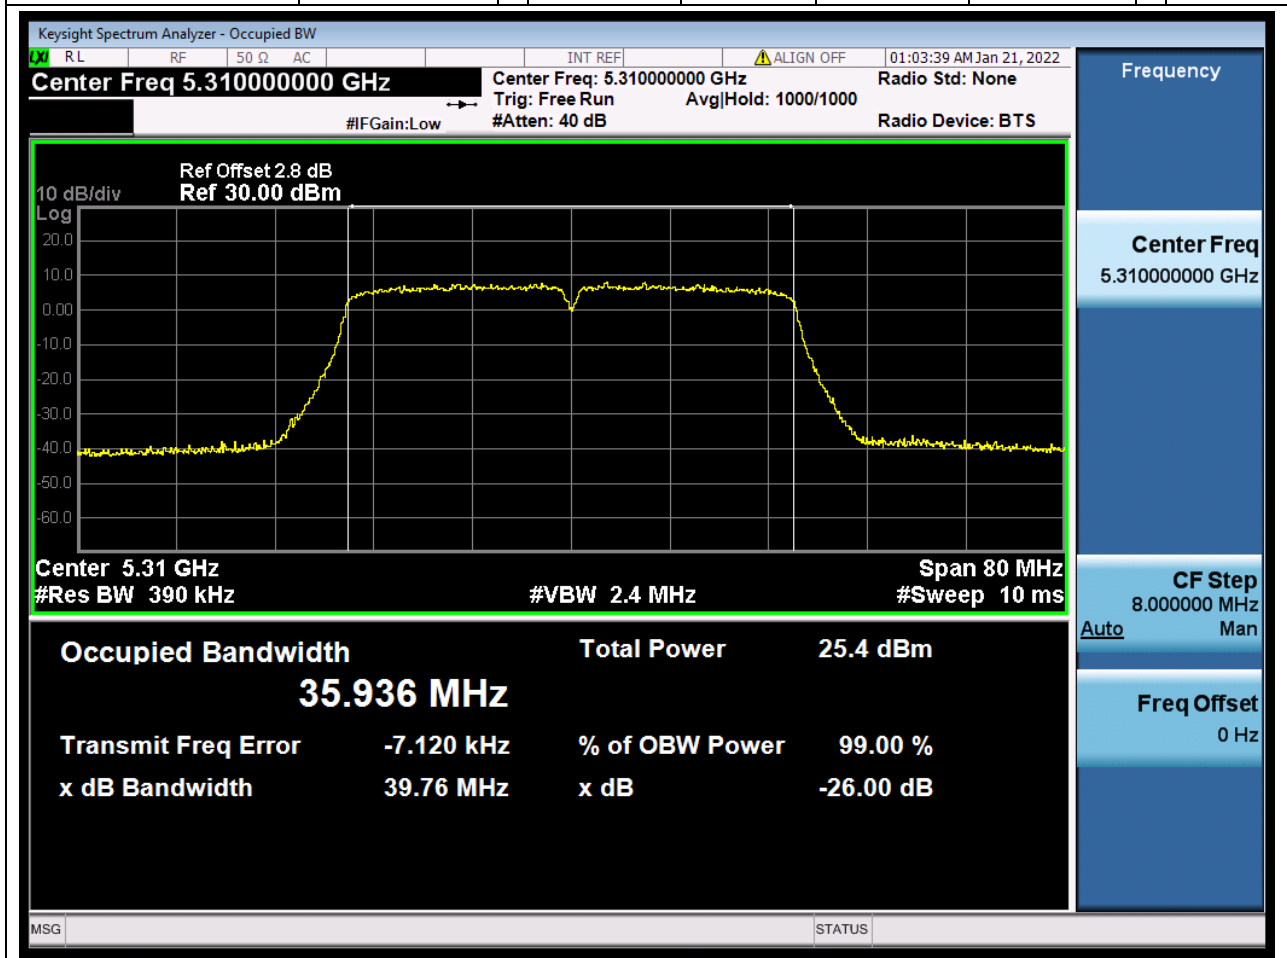

33. 802.11ac_40M_U-NII-2A_H

33.1. A.2.2-99% Bandwidth(NTNV)

Center Frequency (MHz)	OBW Power (%)	RBW (MHz)	Detector	Limit (MHz)	OBW (MHz)	Verdict
5310	99	0.39	Peak	0	35.935672	Unknow