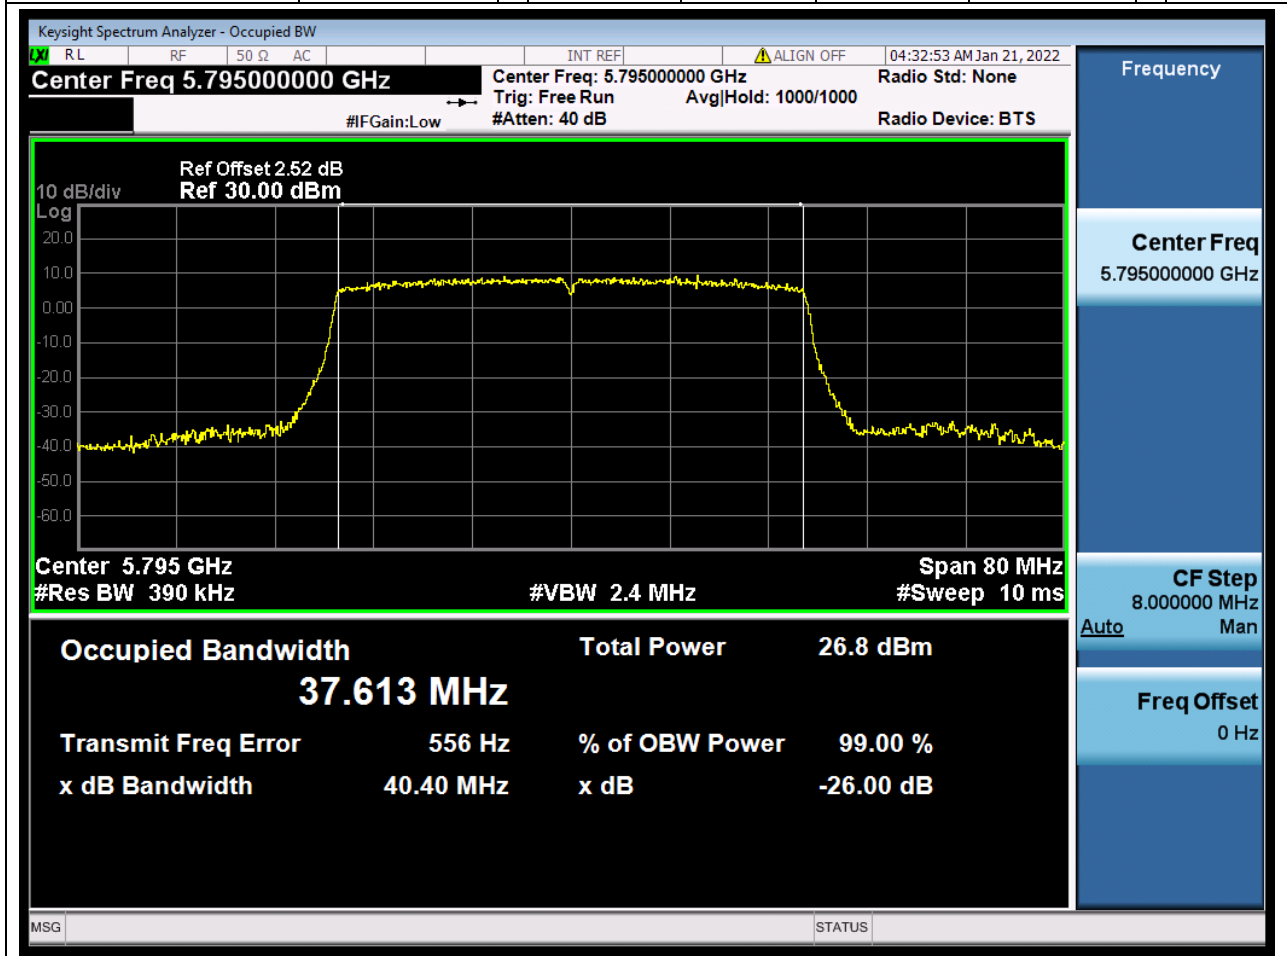

84. 802.11ax_40M_U-NII-3_H

84.1. A.2.2-99% Bandwidth(NTNV)

Center Frequency (MHz)	OBW Power (%)	RBW (MHz)	Detector	Limit (MHz)	OBW (MHz)	Verdict
5795	99	0.39	Peak	0	37.613398	Unknow