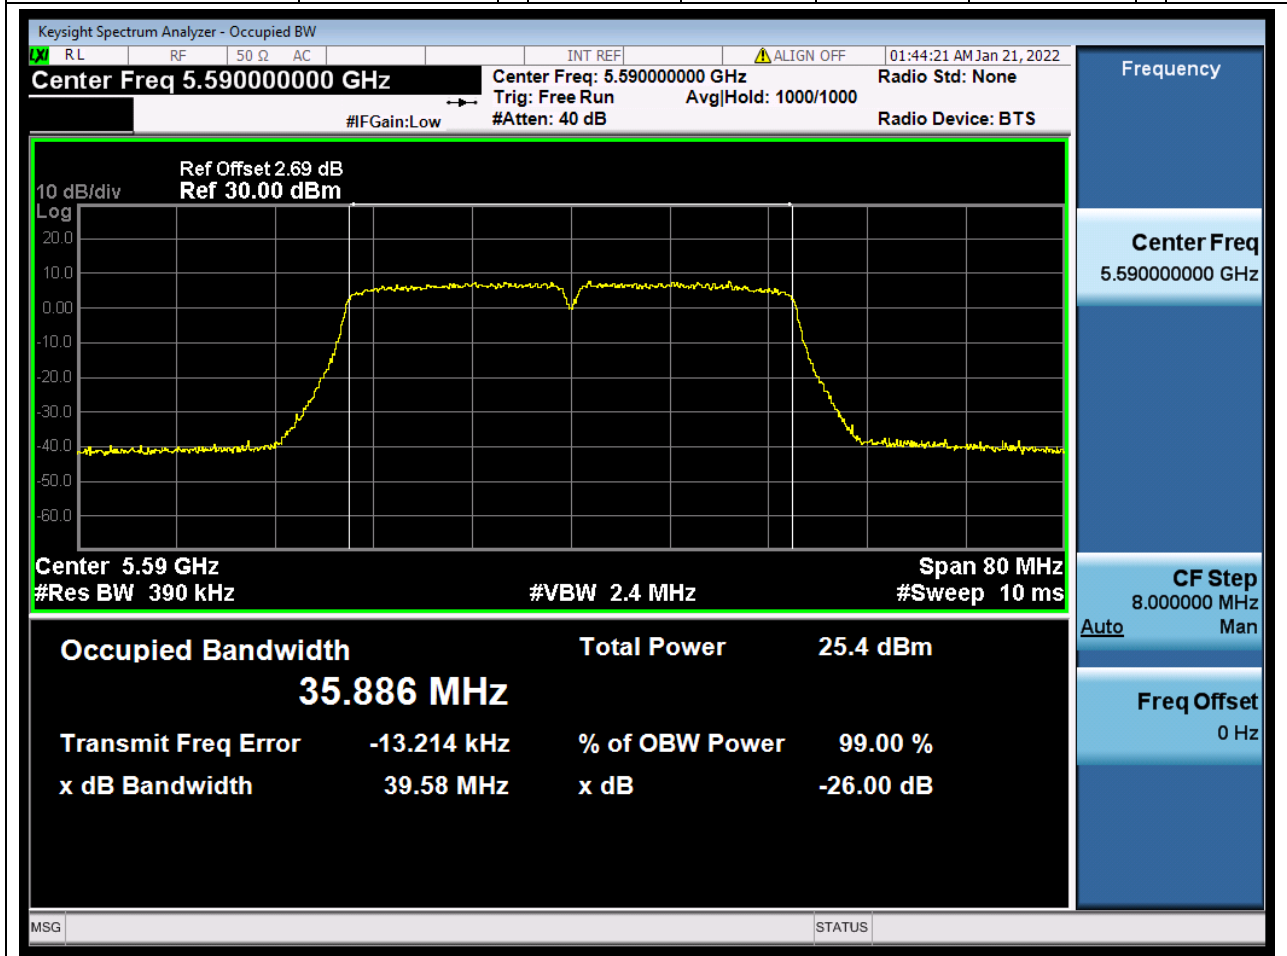

48. 802.11n_40M_U-NII-2C_M

48.1. A.2.2-99% Bandwidth(NTNV)

Center Frequency (MHz)	OBW Power (%)	RBW (MHz)	Detector	Limit (MHz)	OBW (MHz)	Verdict
5590	99	0.39	Peak	0	35.886381	Unknow