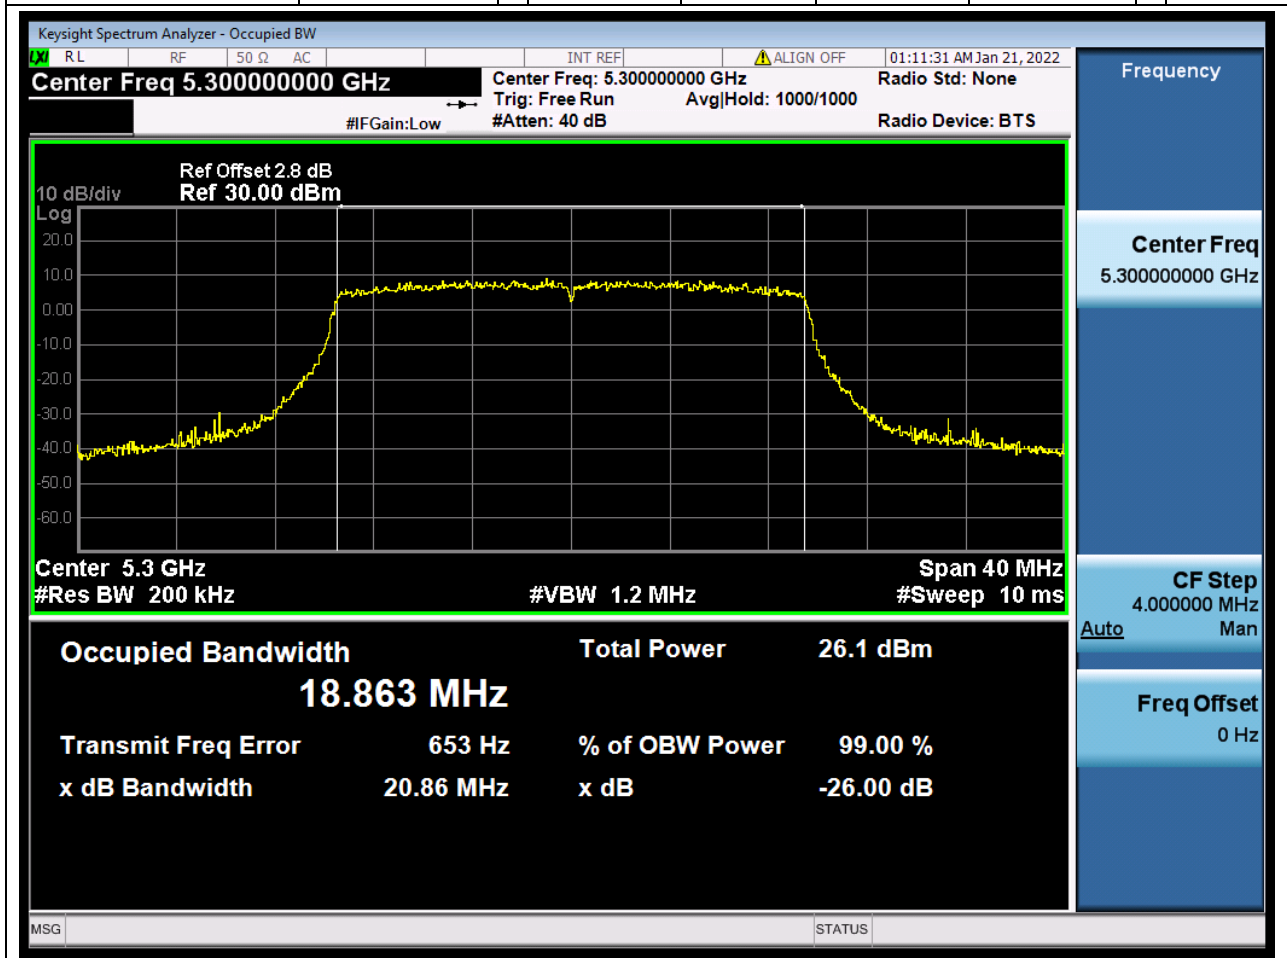

36. 802.11ax_20M_U-NII-2A_M

36.1. A.2.2-99% Bandwidth(NTNV)

Center Frequency (MHz)	OBW Power (%)	RBW (MHz)	Detector	Limit (MHz)	OBW (MHz)	Verdict
5300	99	0.2	Peak	0	18.863018	Unknow