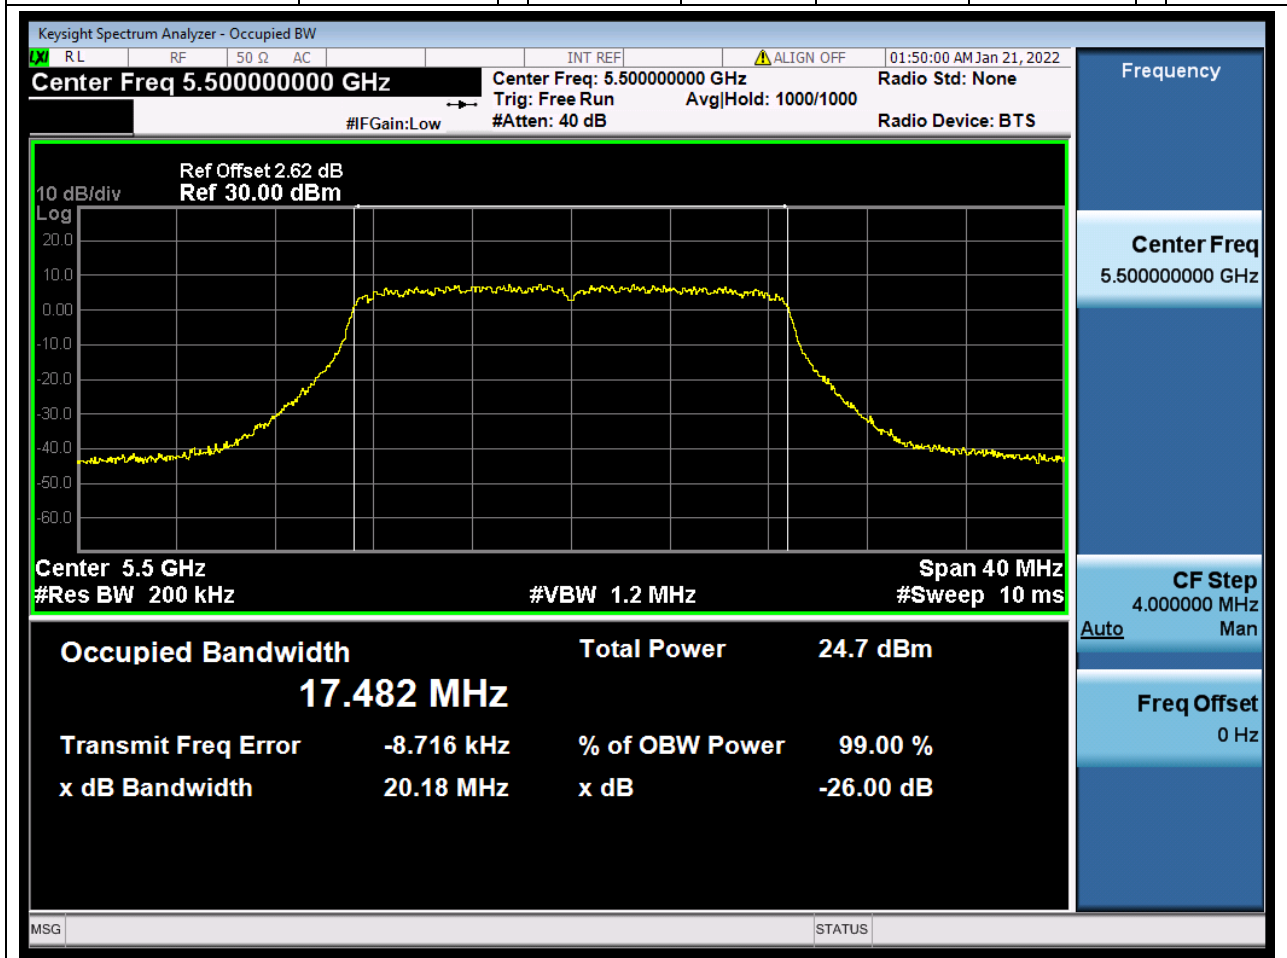

50. 802.11ac_20M_U-NII-2C_L

50.1. A.2.2-99% Bandwidth(NTNV)

Center Frequency (MHz)	OBW Power (%)	RBW (MHz)	Detector	Limit (MHz)	OBW (MHz)	Verdict
5500	99	0.2	Peak	0	17.481644	Unknow