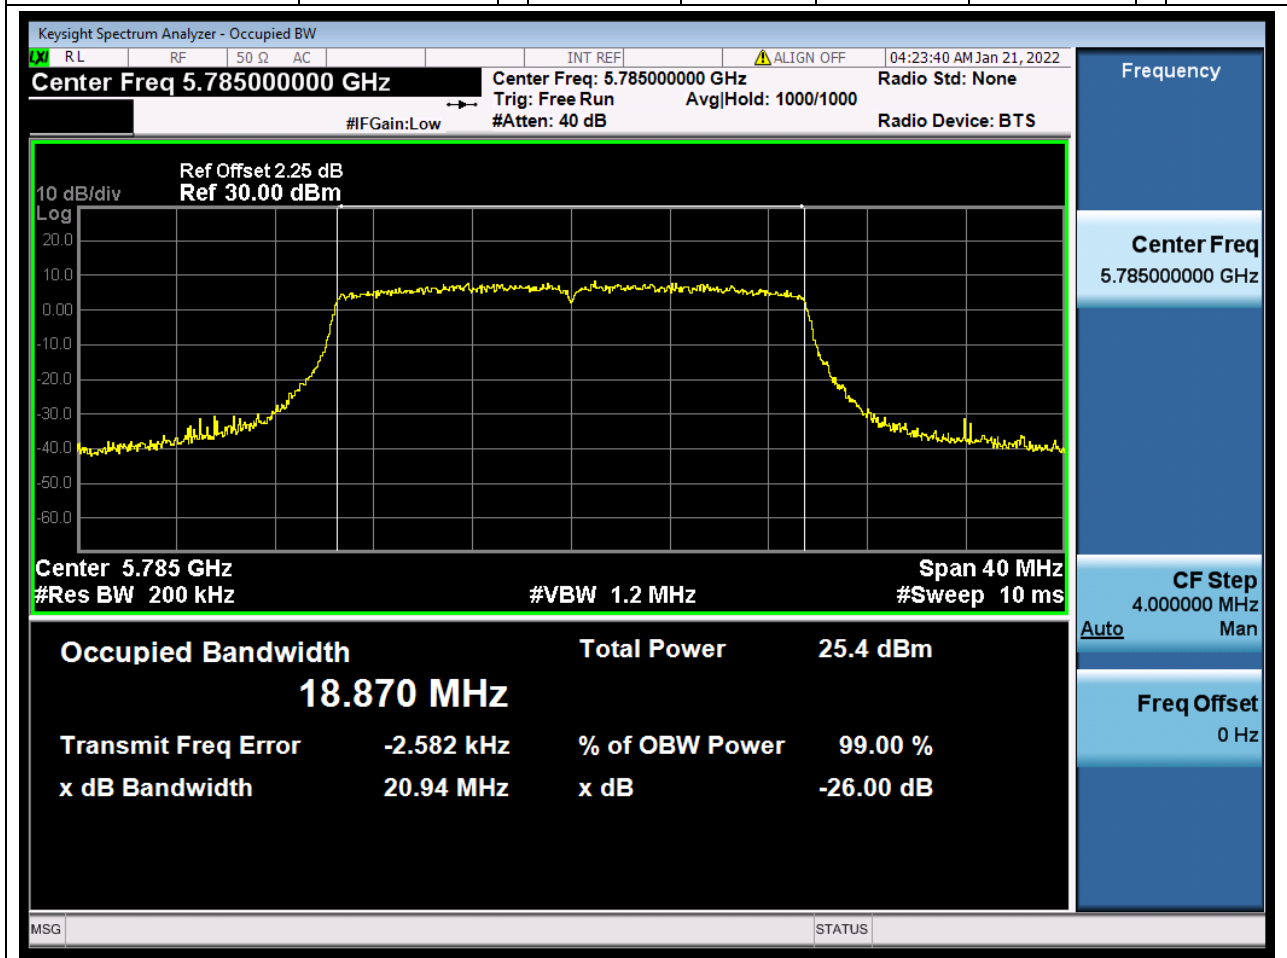

81. 802.11ax_20M_U-NII-3_M

81.1. A.2.2-99% Bandwidth(NTNV)

Center Frequency (MHz)	OBW Power (%)	RBW (MHz)	Detector	Limit (MHz)	OBW (MHz)	Verdict
5785	99	0.2	Peak	0	18.870413	Unknown