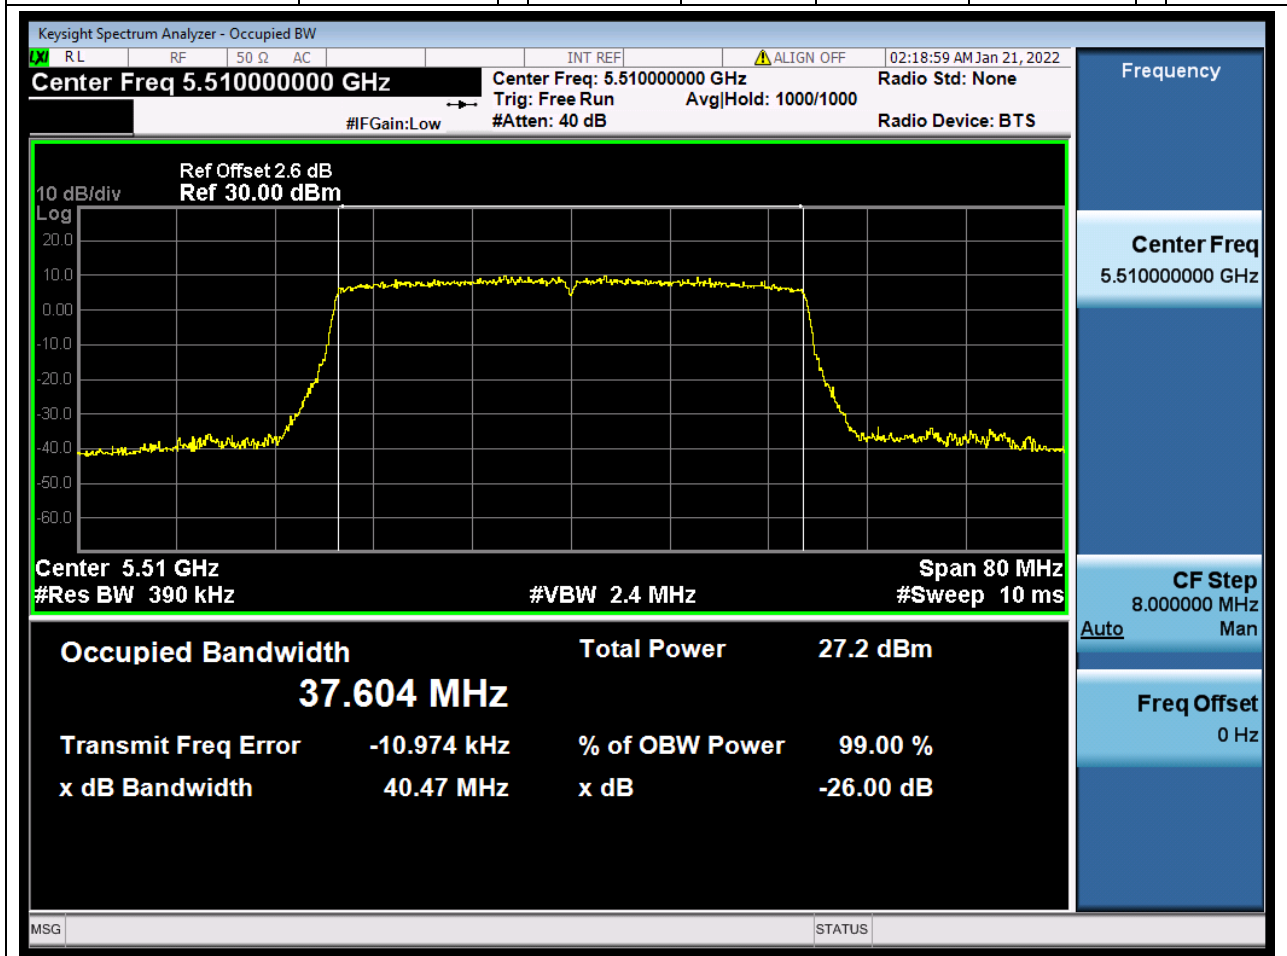

61. 802.11ax_40M_U-NII-2C_L

61.1. A.2.2-99% Bandwidth(NTNV)

Center Frequency (MHz)	OBW Power (%)	RBW (MHz)	Detector	Limit (MHz)	OBW (MHz)	Verdict
5510	99	0.39	Peak	0	37.603728	Unknow