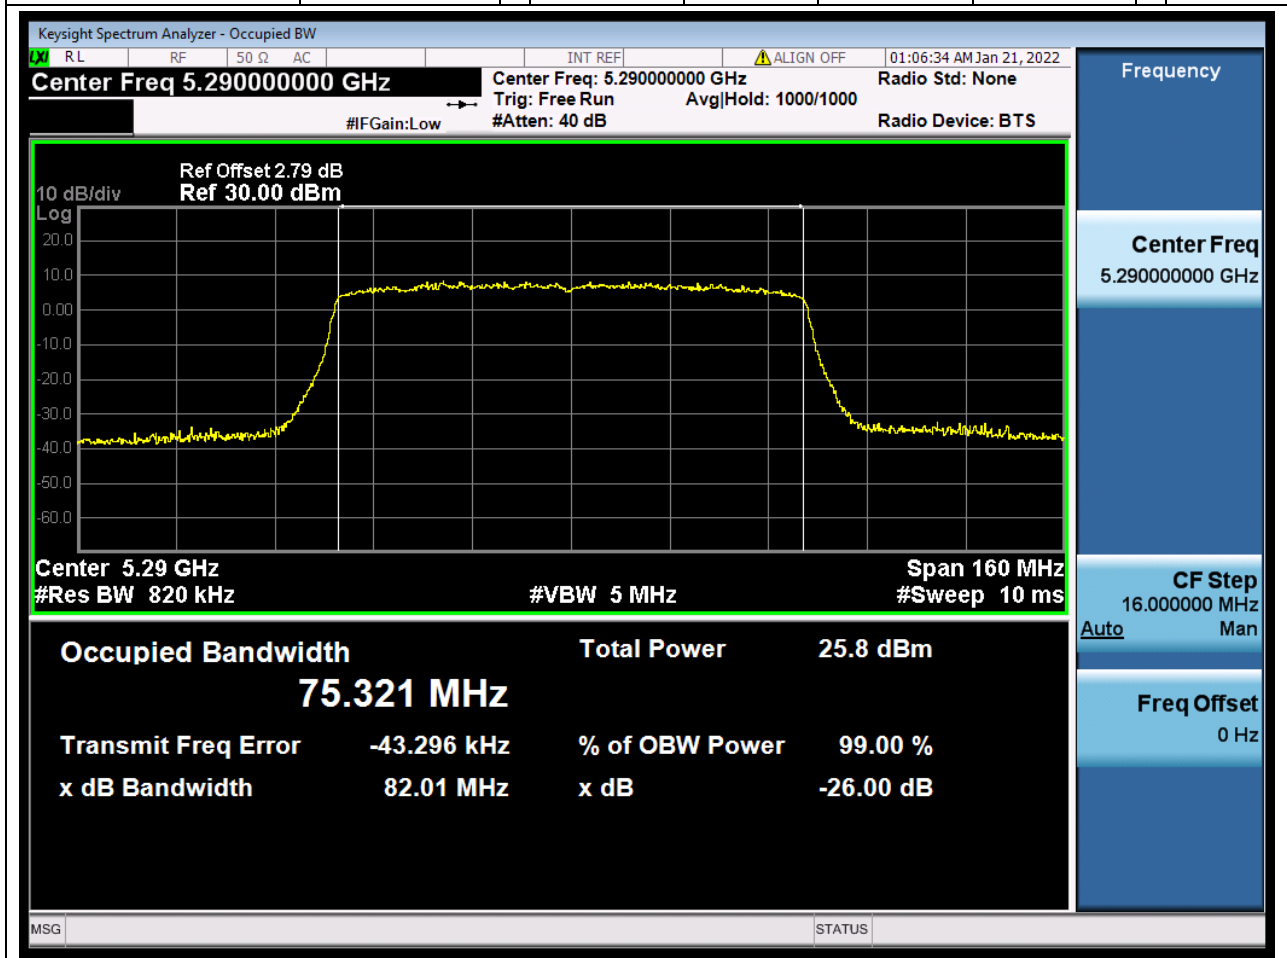

34. 802.11ac_80M_U-NII-2A_M

34.1. A.2.2-99% Bandwidth(NTNV)

Center Frequency (MHz)	OBW Power (%)	RBW (MHz)	Detector	Limit (MHz)	OBW (MHz)	Verdict
5290	99	0.82	Peak	0	75.32075	Unknow