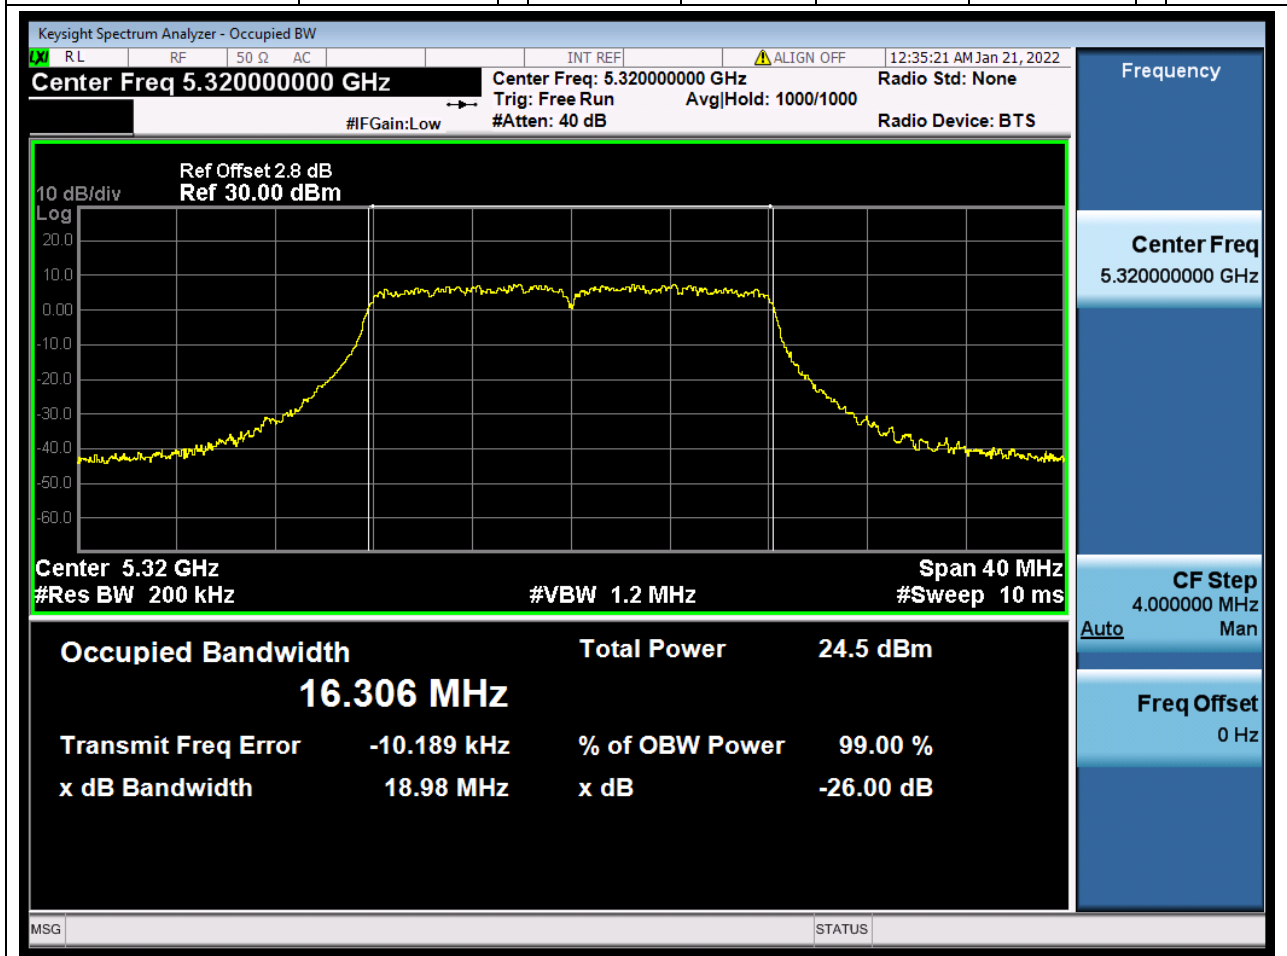

23. 802.11a_20M_U-NII-2A_H

23.1. A.2.2-99% Bandwidth(NTNV)

Center Frequency (MHz)	OBW Power (%)	RBW (MHz)	Detector	Limit (MHz)	OBW (MHz)	Verdict
5320	99	0.2	Peak	0	16.306146	Unknow