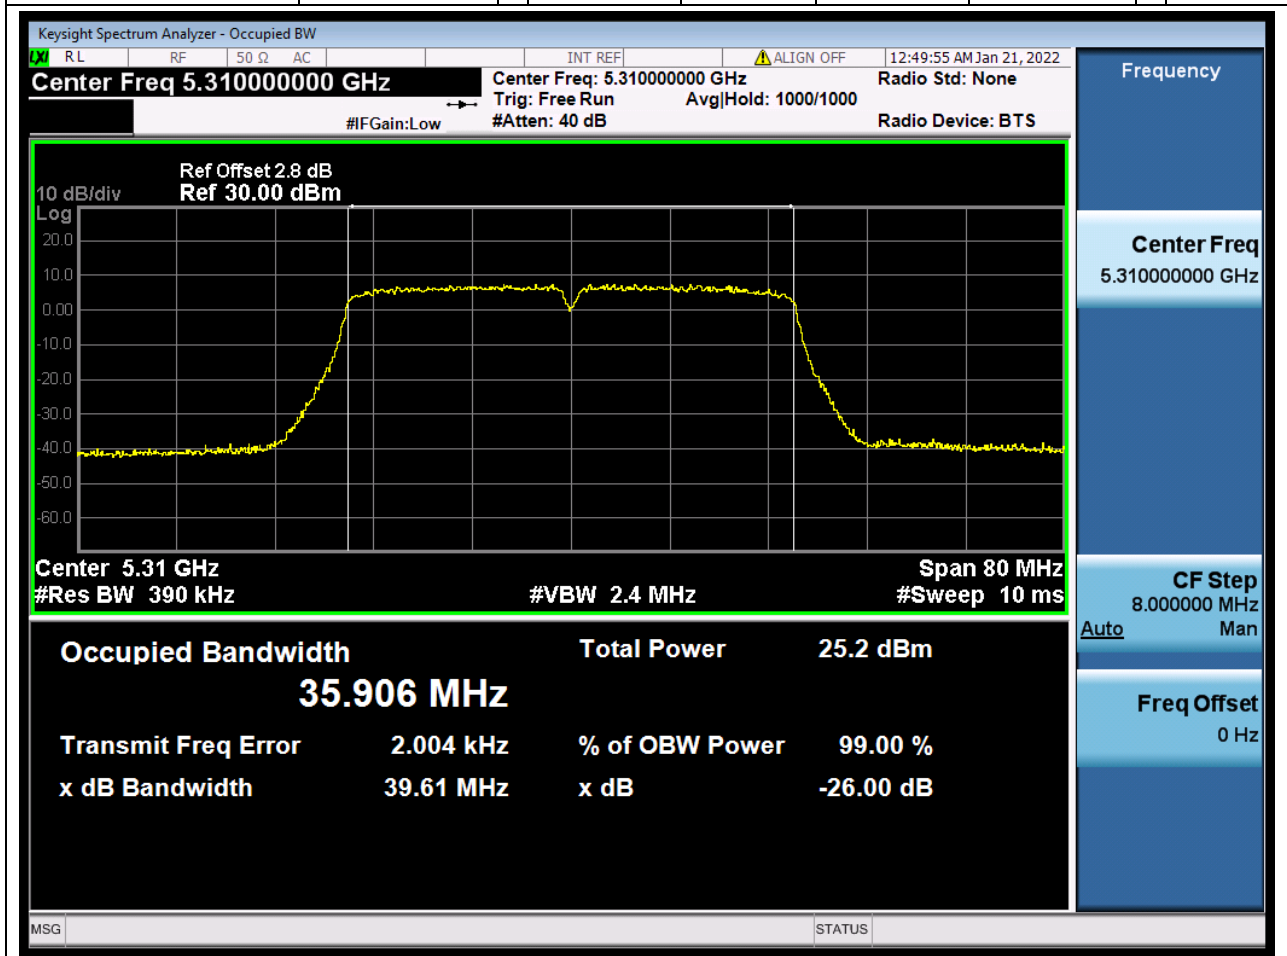

28. 802.11n_40M_U-NII-2A_H

28.1. A.2.2-99% Bandwidth(NTNV)

Center Frequency (MHz)	OBW Power (%)	RBW (MHz)	Detector	Limit (MHz)	OBW (MHz)	Verdict
5310	99	0.39	Peak	0	35.906389	Unknown