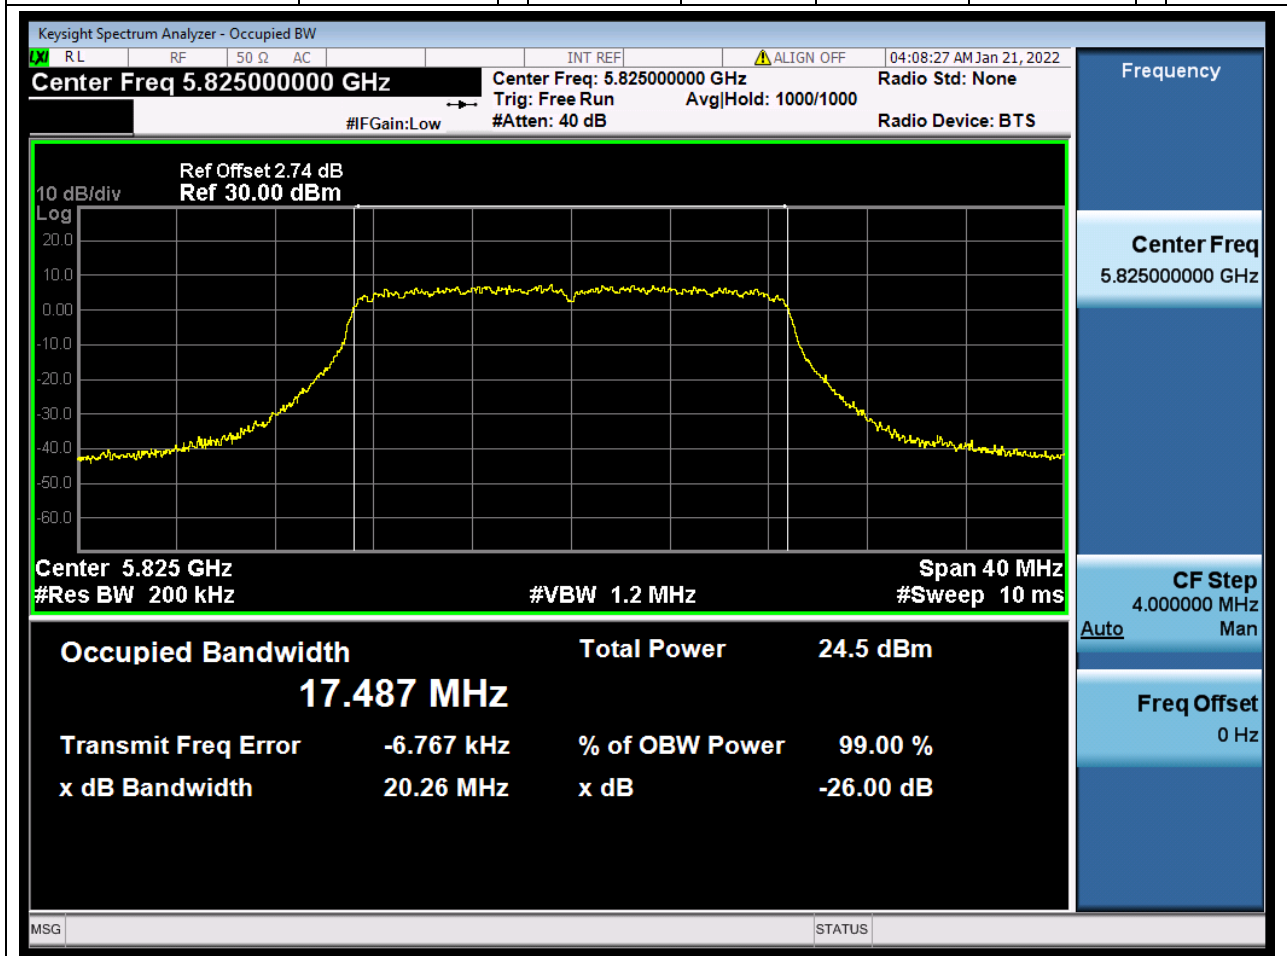

76. 802.11ac_20M_U-NII-3_H

76.1. A.2.2-99% Bandwidth(NTNV)

Center Frequency (MHz)	OBW Power (%)	RBW (MHz)	Detector	Limit (MHz)	OBW (MHz)	Verdict
5825	99	0.2	Peak	0	17.486685	Unknow