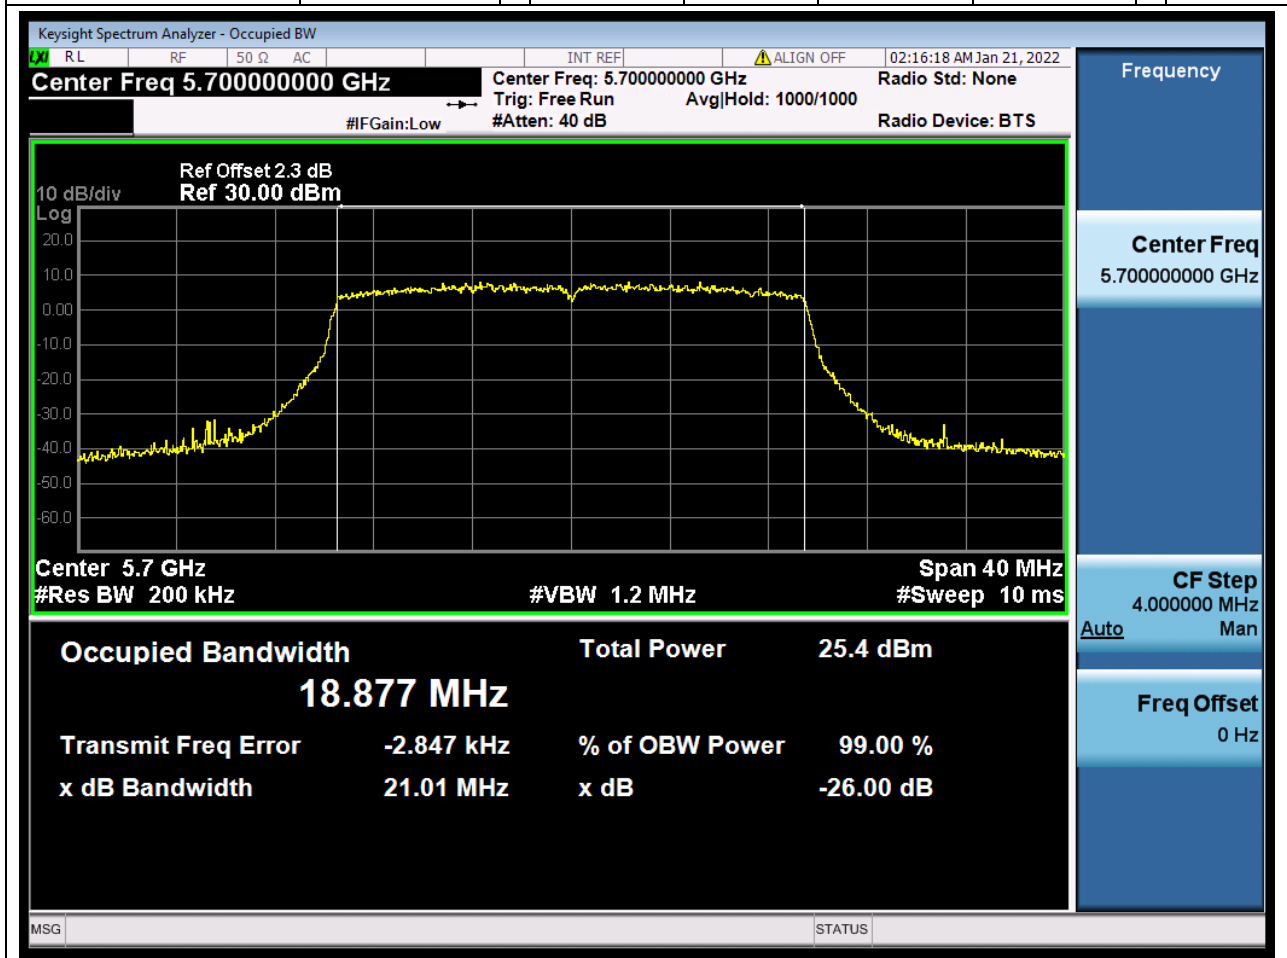

60. 802.11ax_20M_U-NII-2C_H

60.1. A.2.2-99% Bandwidth(NTNV)

Center Frequency (MHz)	OBW Power (%)	RBW (MHz)	Detector	Limit (MHz)	OBW (MHz)	Verdict
5700	99	0.2	Peak	0	18.87686	Unknow