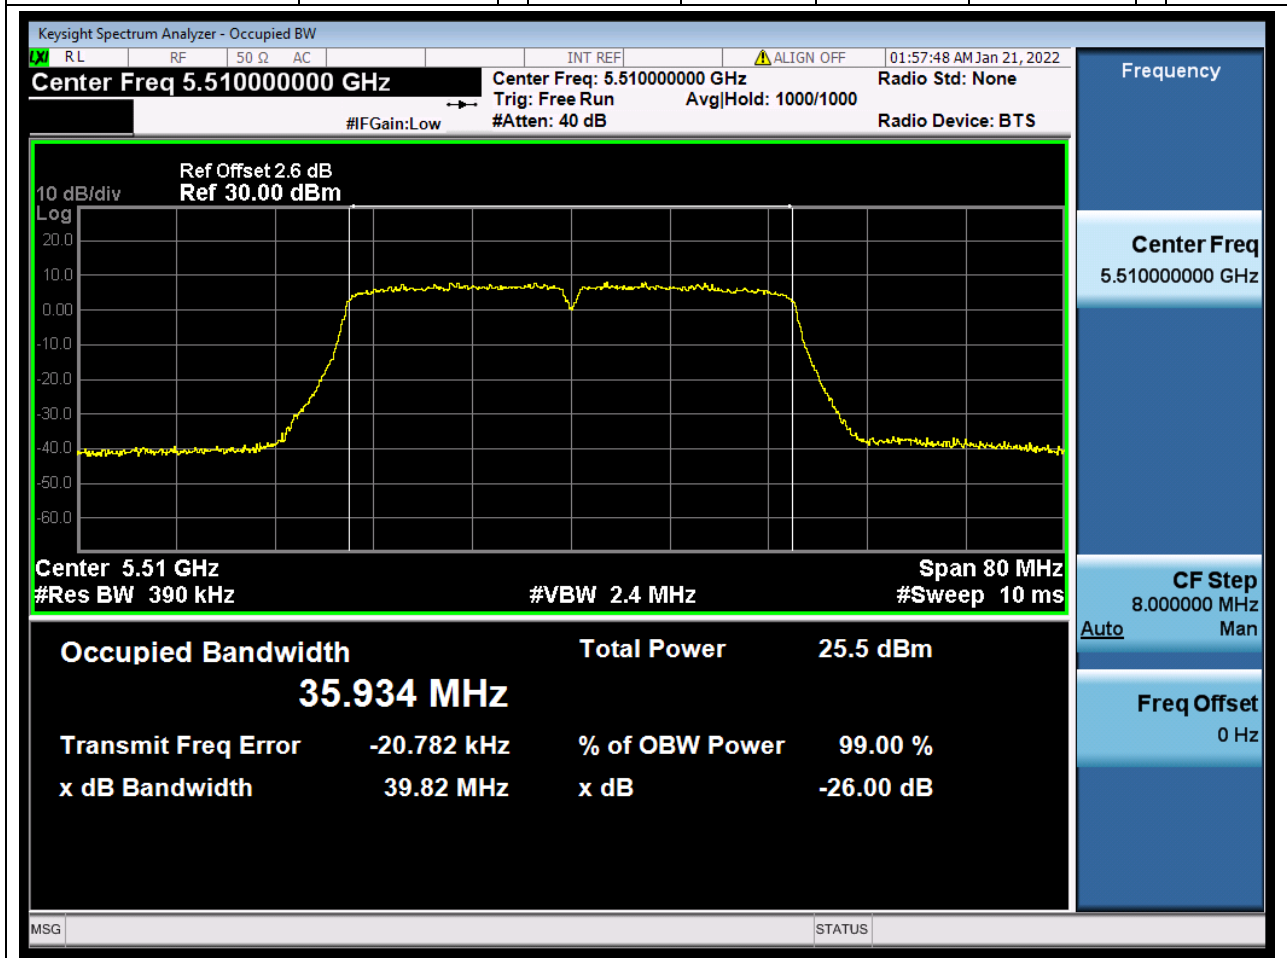

53. 802.11ac_40M_U-NII-2C_L

53.1. A.2.2-99% Bandwidth(NTNV)

Center Frequency (MHz)	OBW Power (%)	RBW (MHz)	Detector	Limit (MHz)	OBW (MHz)	Verdict
5510	99	0.39	Peak	0	35.933976	Unknow