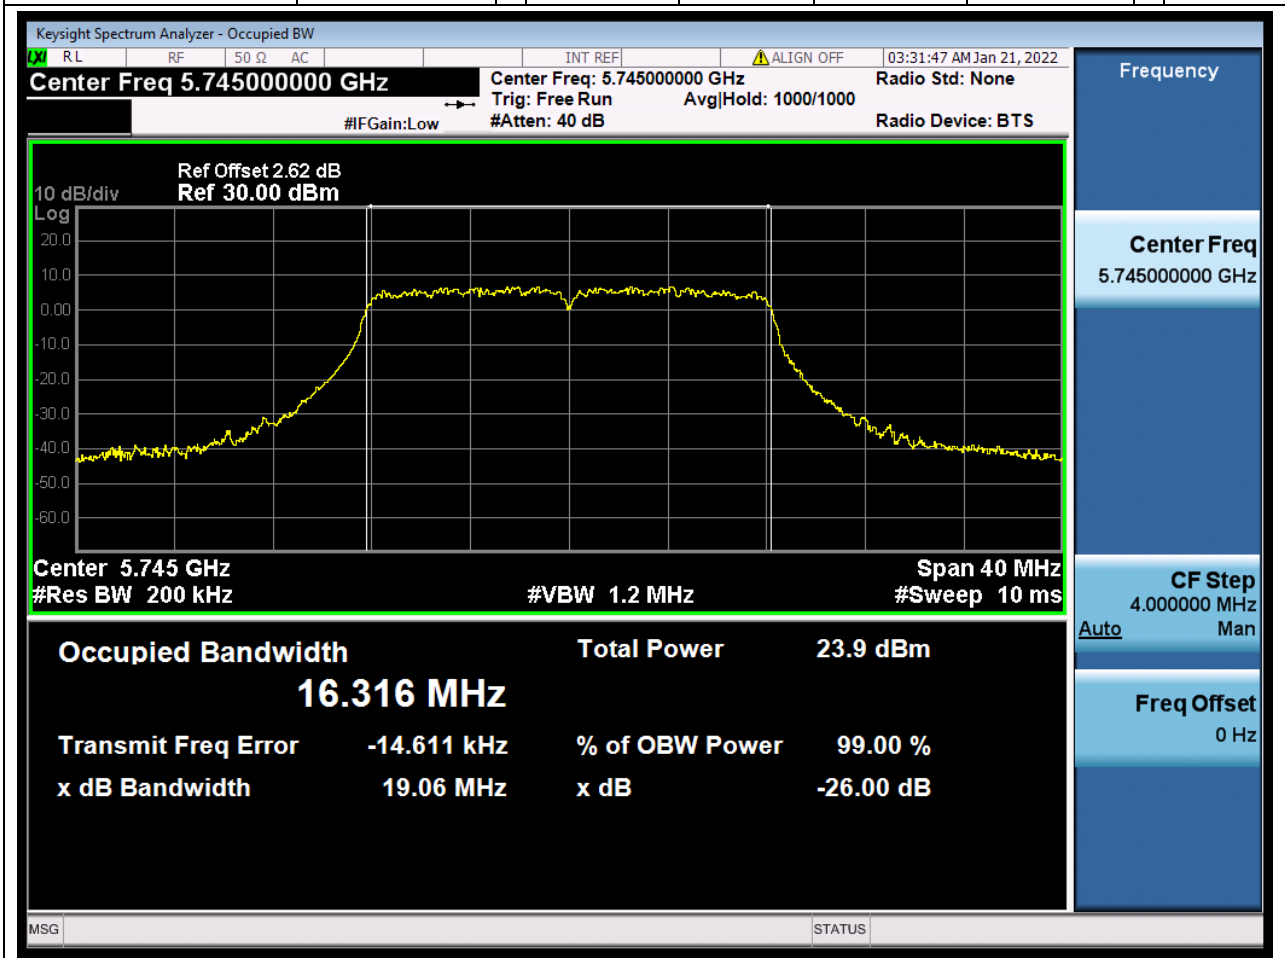

66. 802.11a_20M_U-NII-3_L

66.1. A.2.2-99% Bandwidth(NTNV)

Center Frequency (MHz)	OBW Power (%)	RBW (MHz)	Detector	Limit (MHz)	OBW (MHz)	Verdict
5745	99	0.2	Peak	0	16.316436	Unknow