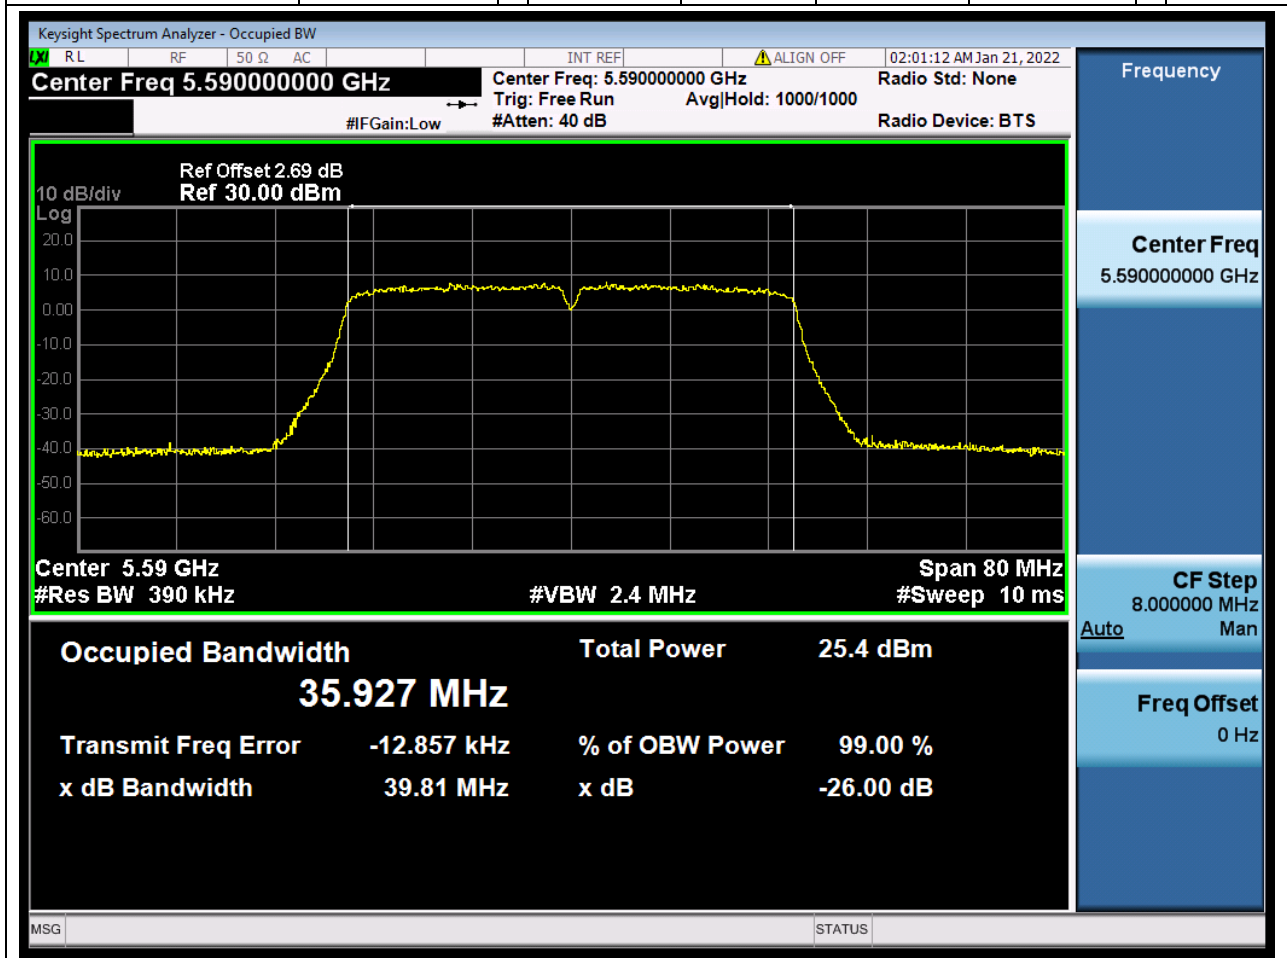

54. 802.11ac_40M_U-NII-2C_M

54.1. A.2.2-99% Bandwidth(NTNV)

Center Frequency (MHz)	OBW Power (%)	RBW (MHz)	Detector	Limit (MHz)	OBW (MHz)	Verdict
5590	99	0.39	Peak	0	35.927283	Unknow