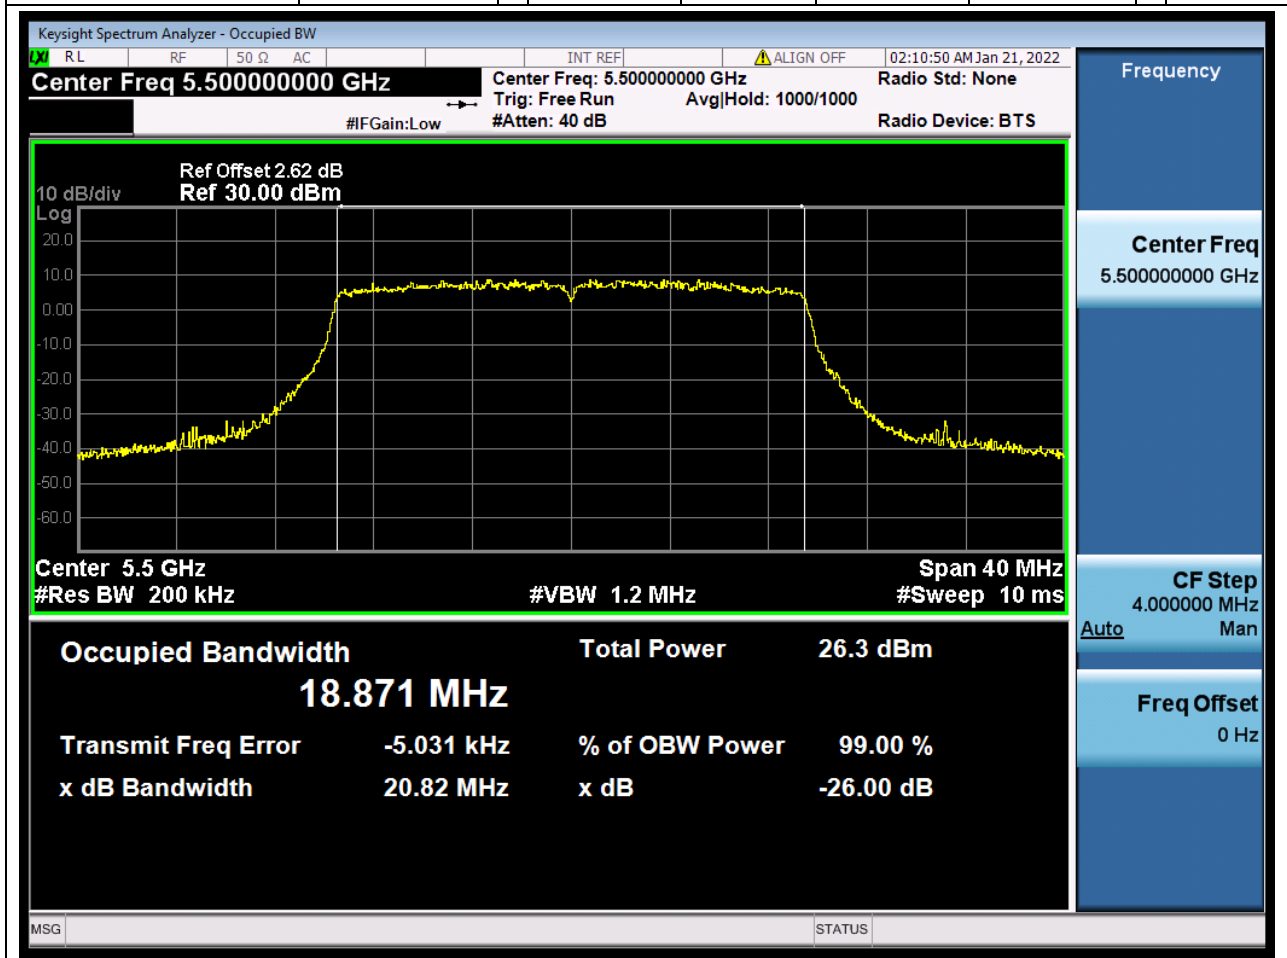

58. 802.11ax_20M_U-NII-2C_L

58.1. A.2.2-99% Bandwidth(NTNV)

Center Frequency (MHz)	OBW Power (%)	RBW (MHz)	Detector	Limit (MHz)	OBW (MHz)	Verdict
5500	99	0.2	Peak	0	18.871254	Unknow