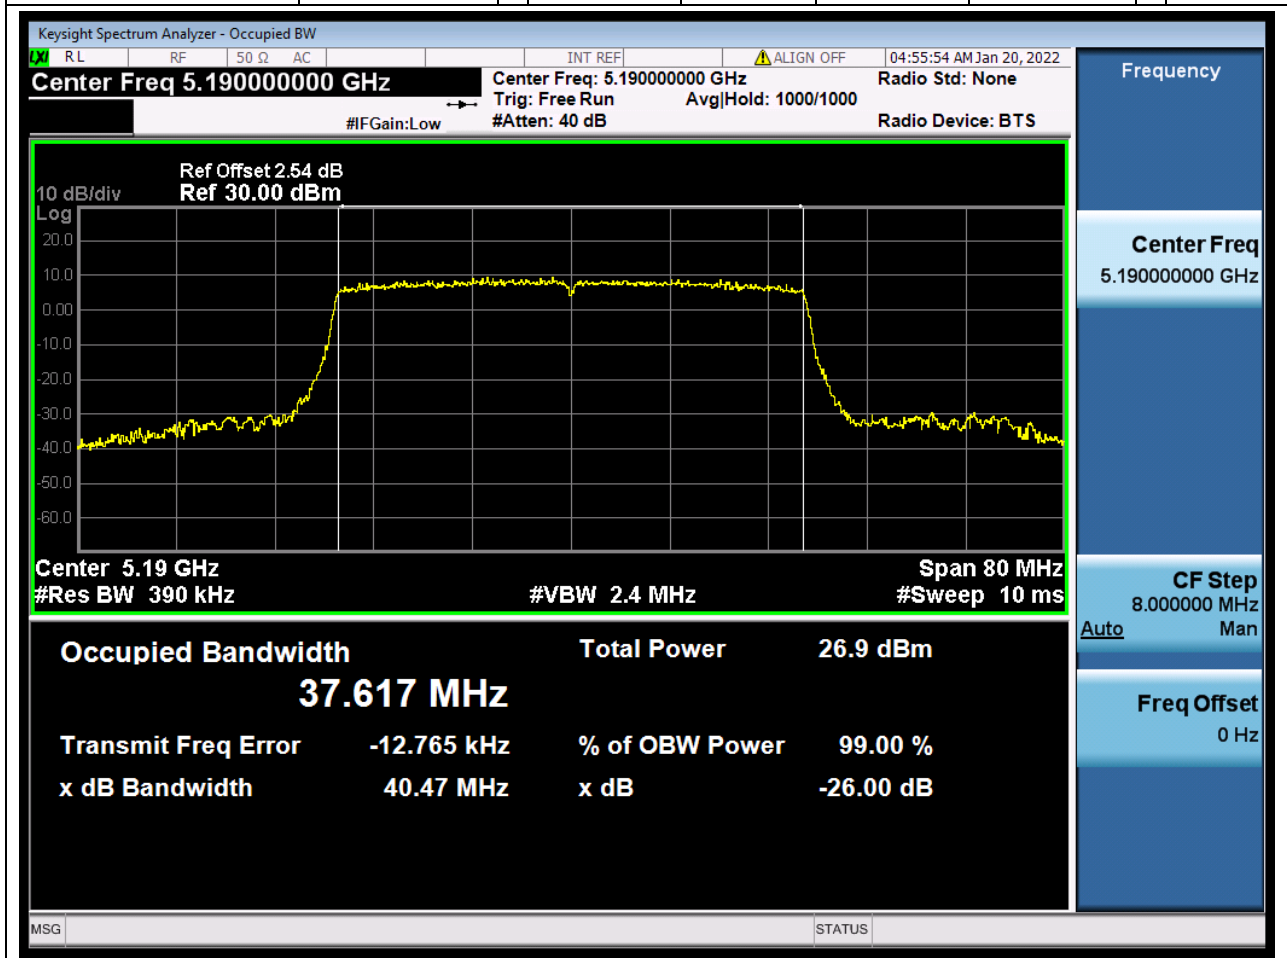

### 18.1. A.2.2-99% Bandwidth(NTNV)

Center Frequency (MHz)	OBW Power (%)	RBW (MHz)	Detector	Limit (MHz)	OBW (MHz)	Verdict
5190	99	0.39	Peak	0	37.617203	Unknown