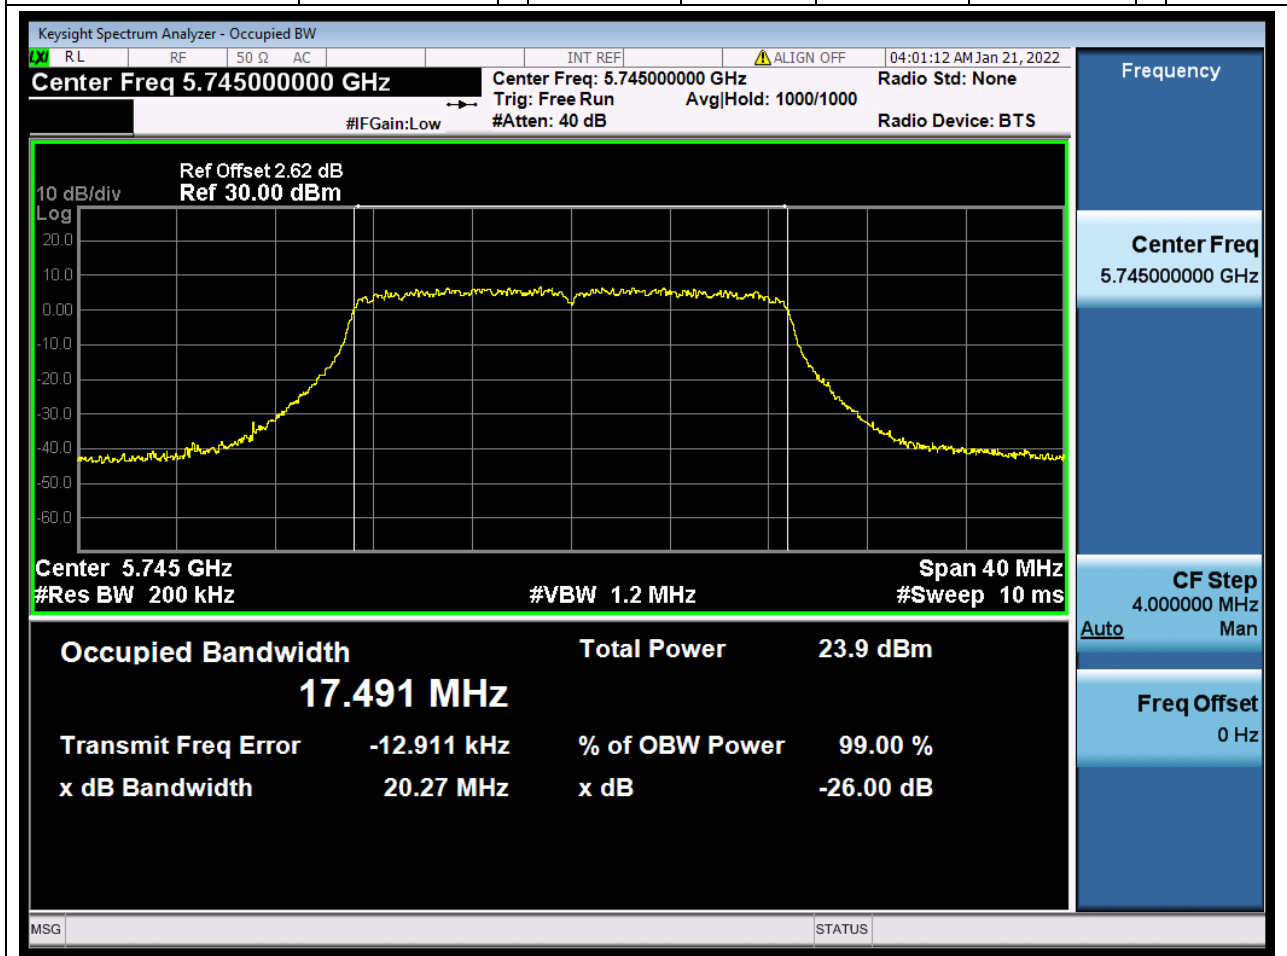

74. 802.11ac_20M_U-NII-3_L

74.1. A.2.2-99% Bandwidth(NTNV)

Center Frequency (MHz)	OBW Power (%)	RBW (MHz)	Detector	Limit (MHz)	OBW (MHz)	Verdict
5745	99	0.2	Peak	0	17.491213	Unknow