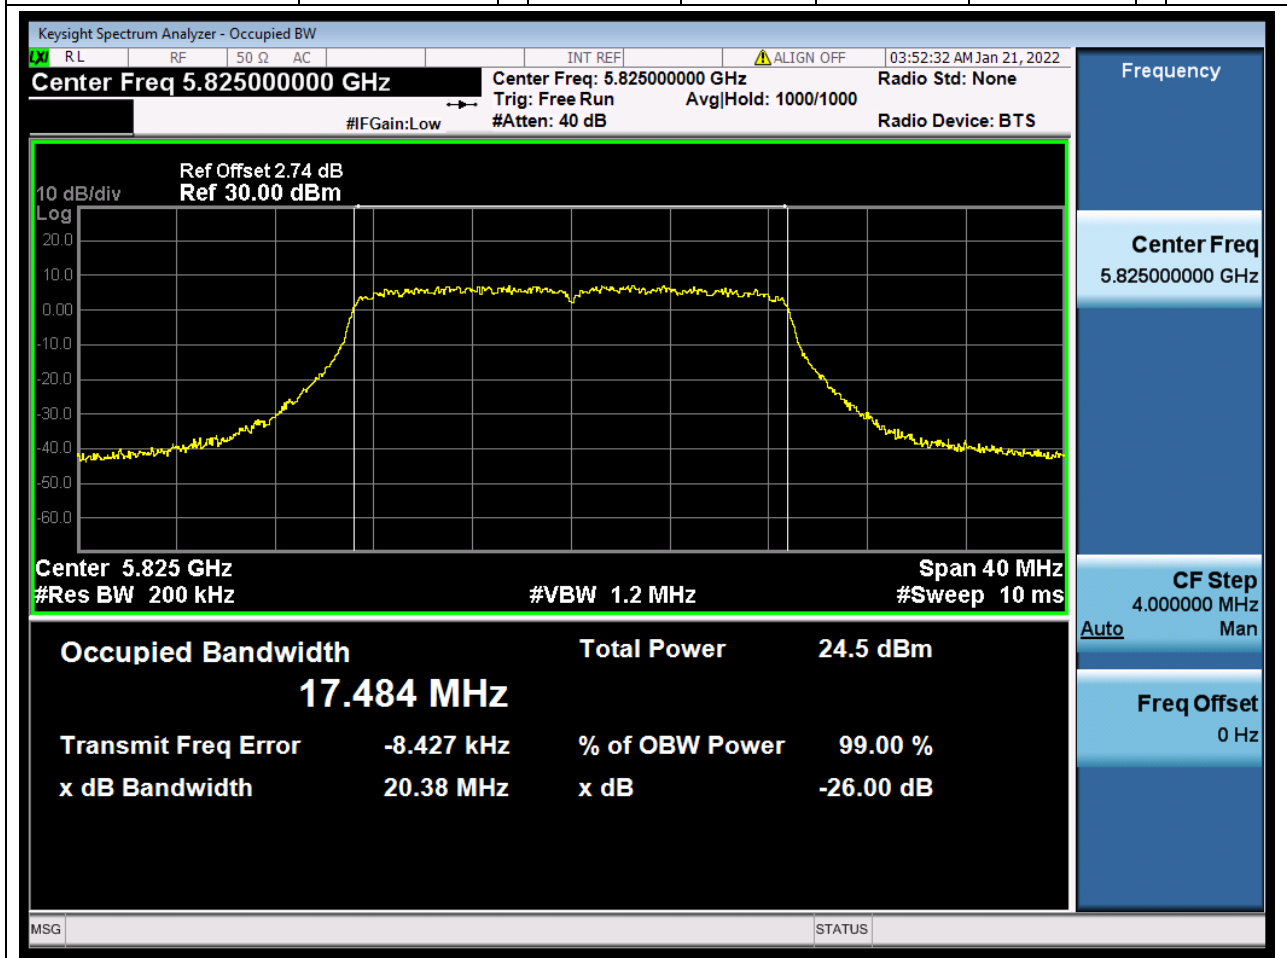

71. 802.11n_20M_U-NII-3_H

71.1. A.2.2-99% Bandwidth(NTNV)

Center Frequency (MHz)	OBW Power (%)	RBW (MHz)	Detector	Limit (MHz)	OBW (MHz)	Verdict
5825	99	0.2	Peak	0	17.483678	Unknown