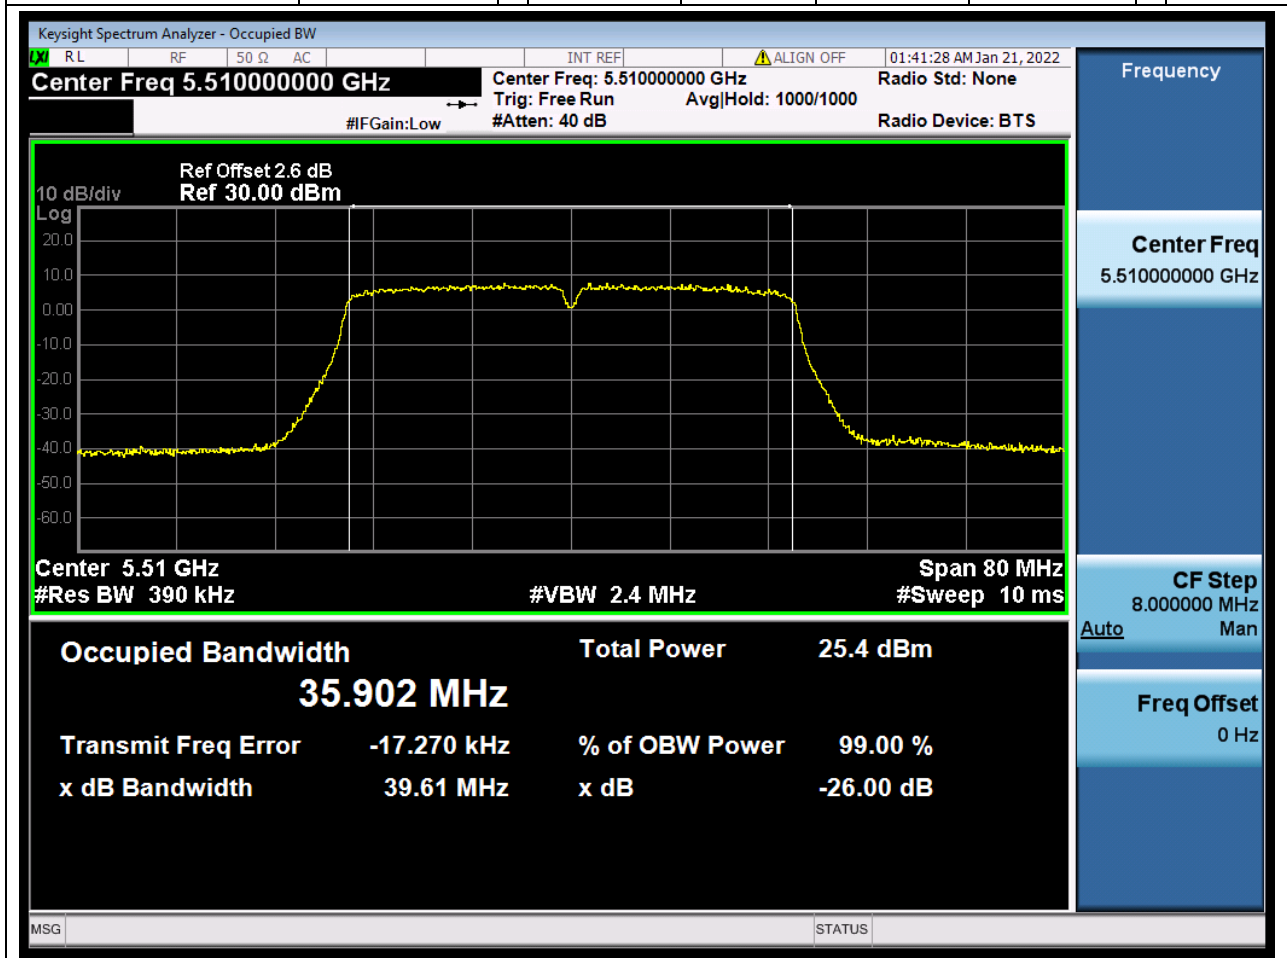

47. 802.11n_40M_U-NII-2C_L

47.1. A.2.2-99% Bandwidth(NTNV)

Center Frequency (MHz)	OBW Power (%)	RBW (MHz)	Detector	Limit (MHz)	OBW (MHz)	Verdict
5510	99	0.39	Peak	0	35.902339	Unknow