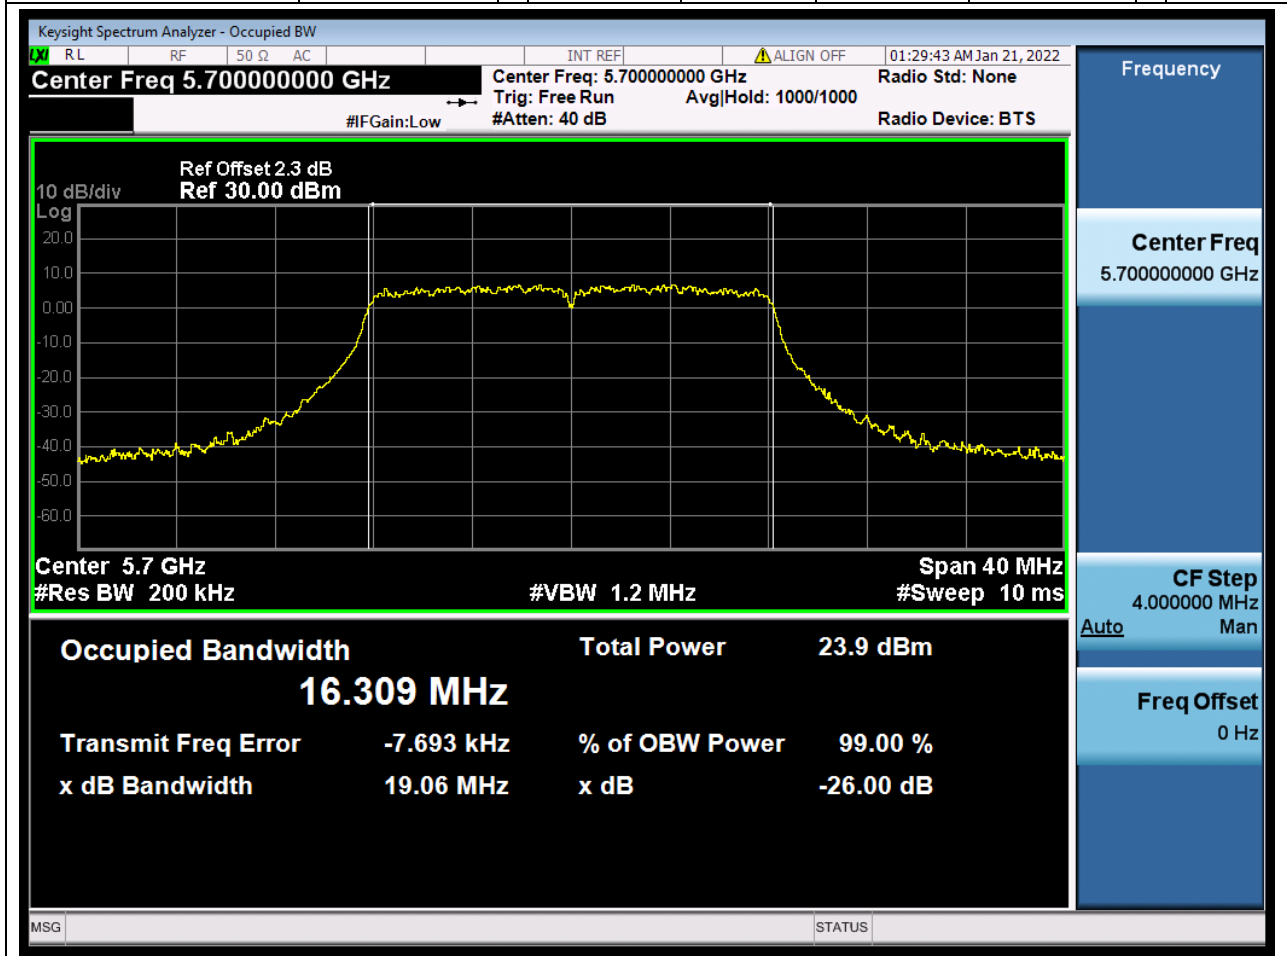

43. 802.11a_20M_U-NII-2C_H

43.1. A.2.2-99% Bandwidth(NTNV)

Center Frequency (MHz)	OBW Power (%)	RBW (MHz)	Detector	Limit (MHz)	OBW (MHz)	Verdict
5700	99	0.2	Peak	0	16.308746	Unknow