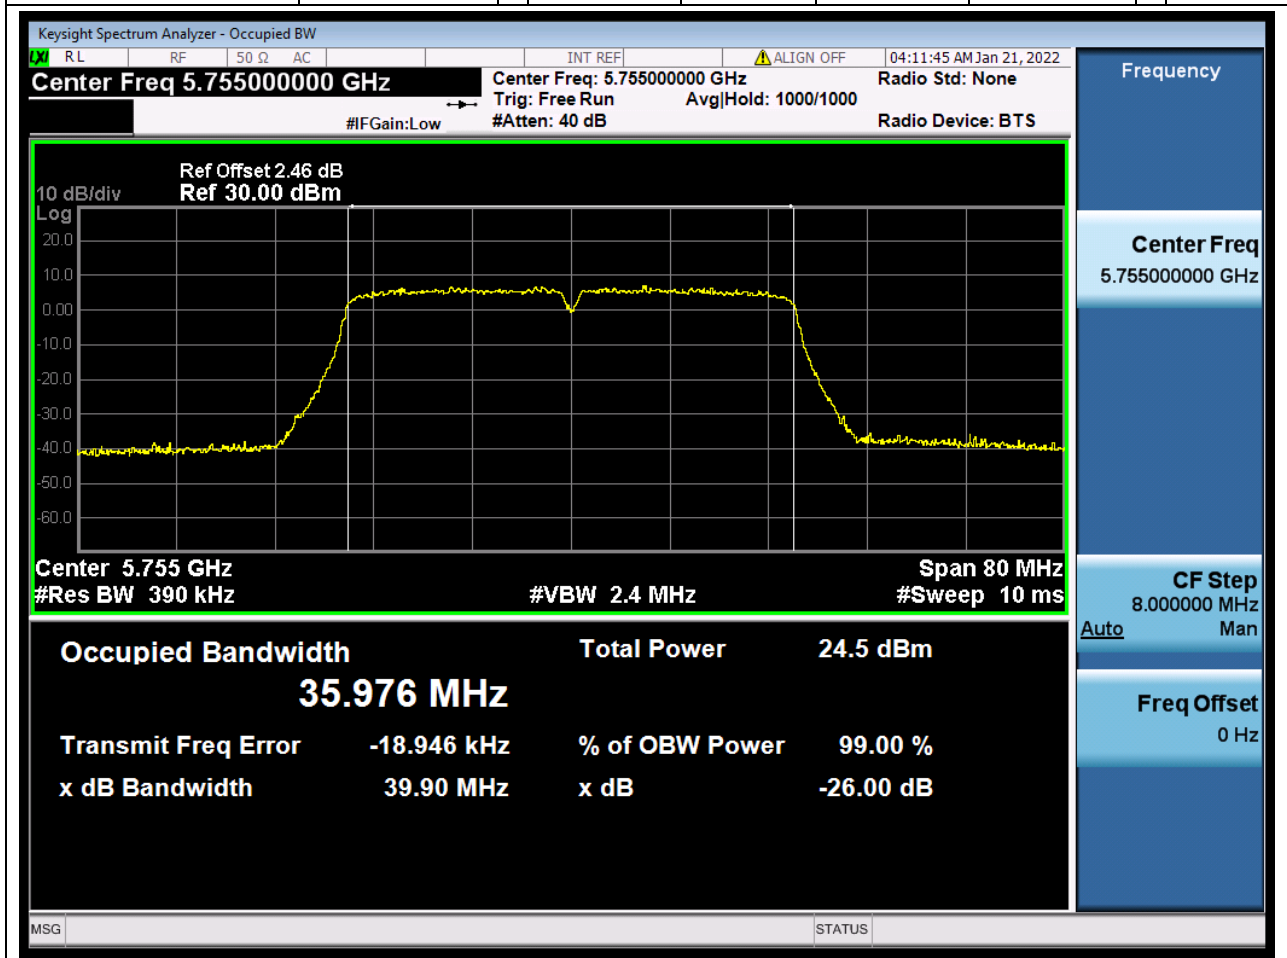

77. 802.11ac_40M_U-NII-3_L

77.1. A.2.2-99% Bandwidth(NTNV)

Center Frequency (MHz)	OBW Power (%)	RBW (MHz)	Detector	Limit (MHz)	OBW (MHz)	Verdict
5755	99	0.39	Peak	0	35.975629	Unknow