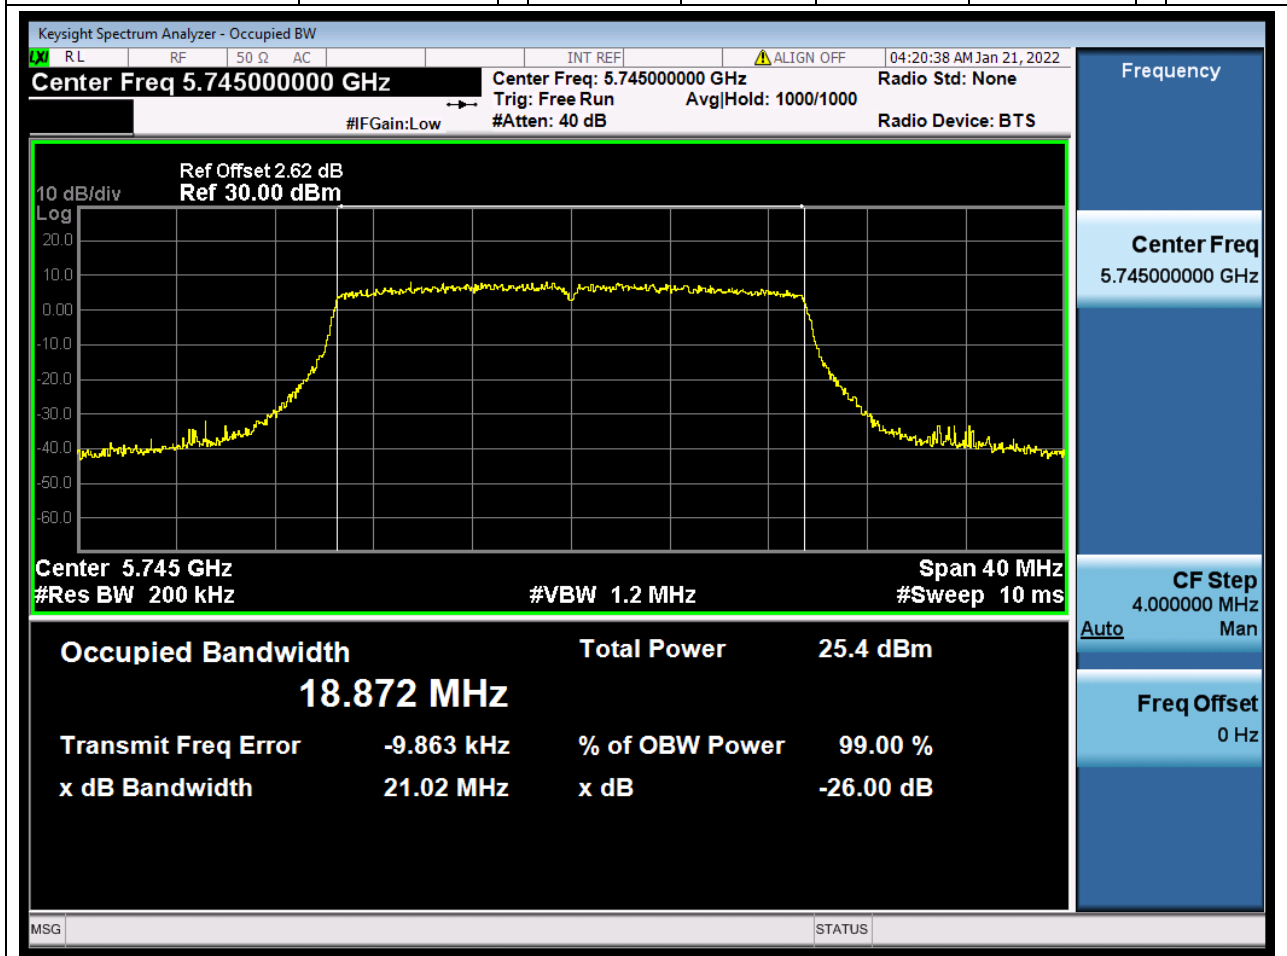

80. 802.11ax_20M_U-NII-3_L

80.1. A.2.2-99% Bandwidth(NTNV)

Center Frequency (MHz)	OBW Power (%)	RBW (MHz)	Detector	Limit (MHz)	OBW (MHz)	Verdict
5745	99	0.2	Peak	0	18.871878	Unknown