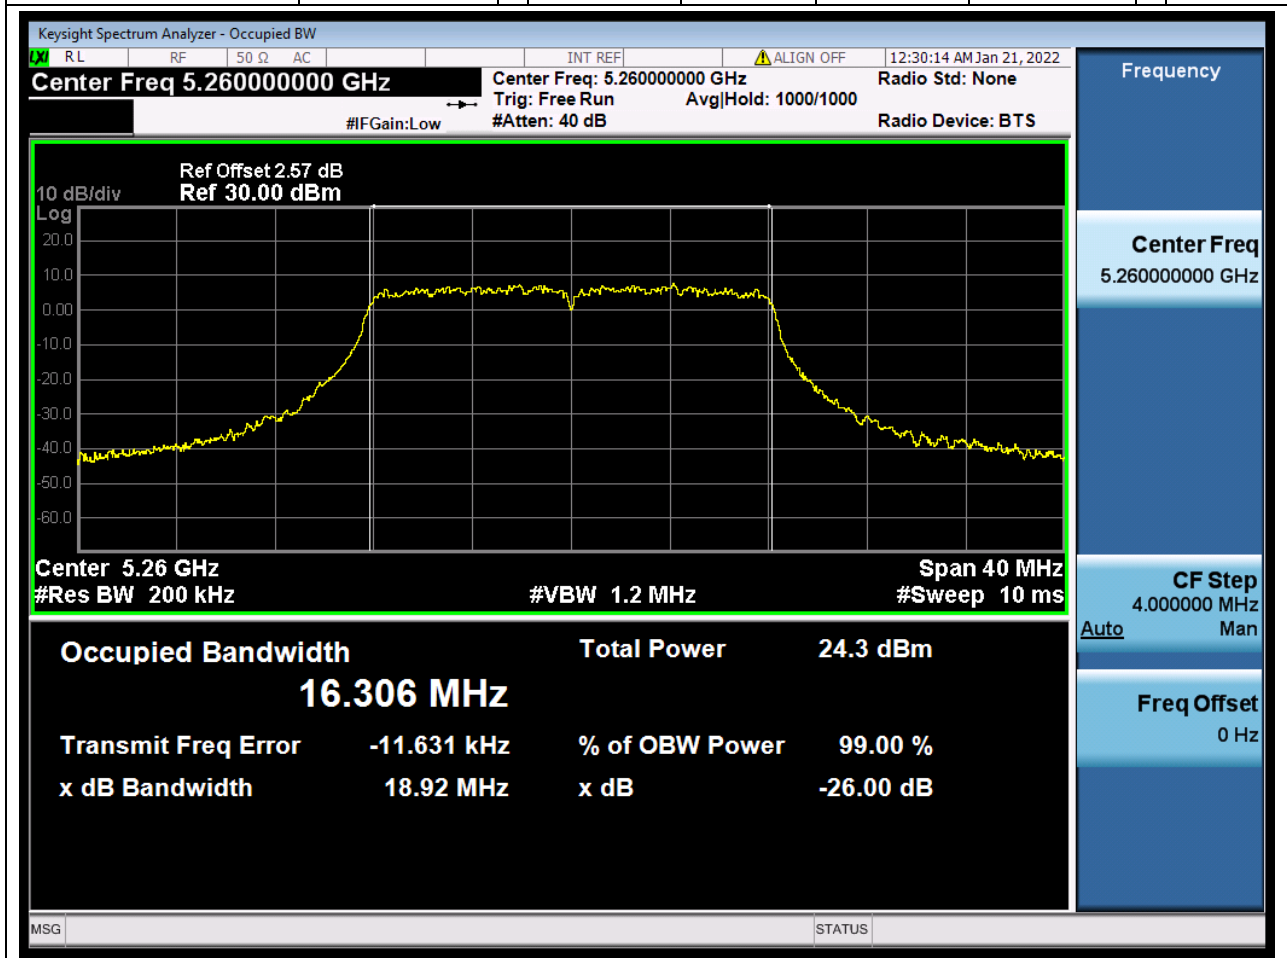

21. 802.11a_20M_U-NII-2A_L

21.1. A.2.2-99% Bandwidth(NTNV)

Center Frequency (MHz)	OBW Power (%)	RBW (MHz)	Detector	Limit (MHz)	OBW (MHz)	Verdict
5260	99	0.2	Peak	0	16.305884	Unknow