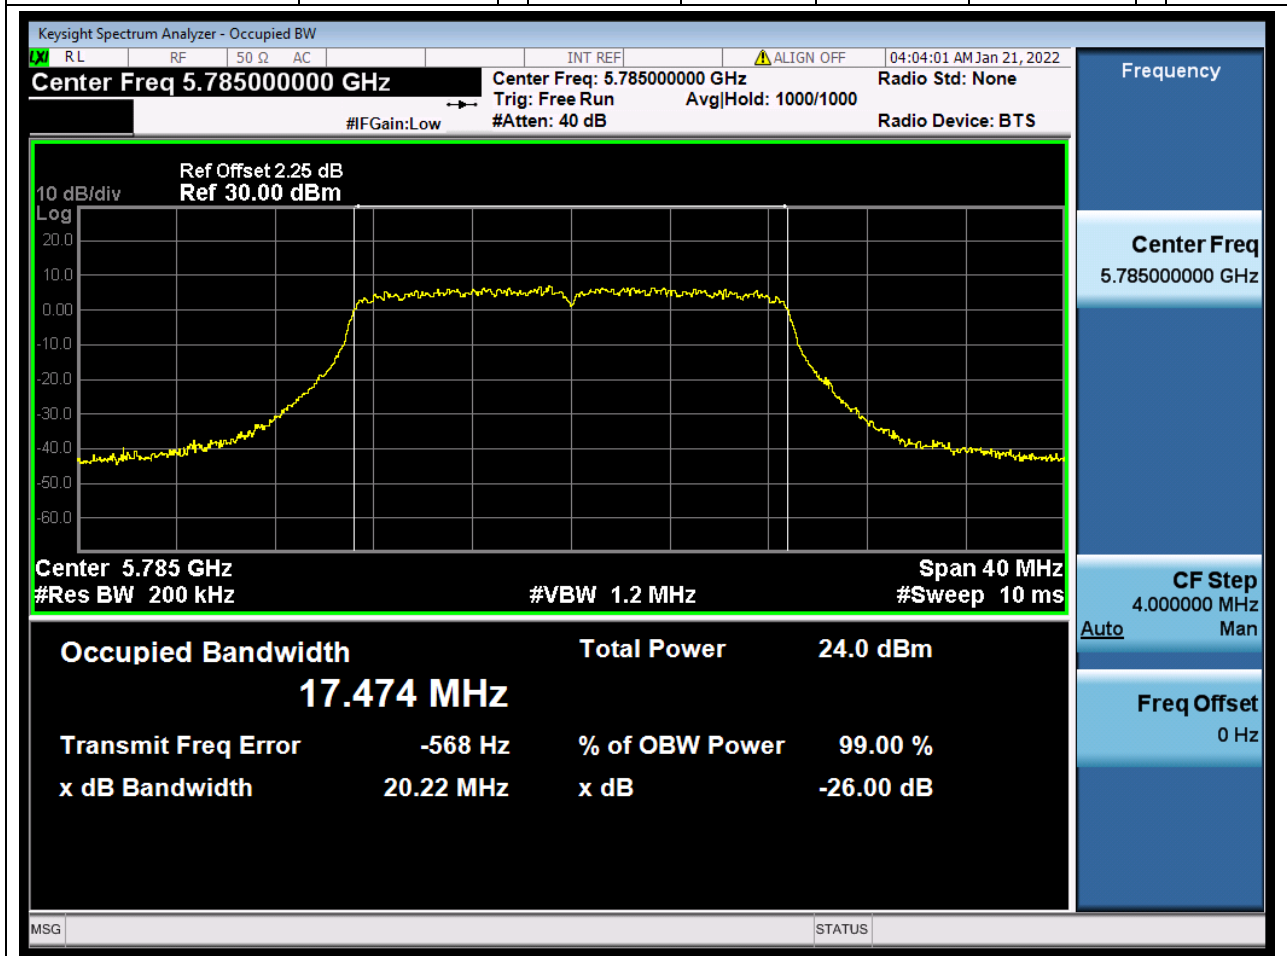

75. 802.11ac_20M_U-NII-3_M

75.1. A.2.2-99% Bandwidth(NTNV)

Center Frequency (MHz)	OBW Power (%)	RBW (MHz)	Detector	Limit (MHz)	OBW (MHz)	Verdict
5785	99	0.2	Peak	0	17.474089	Unknown