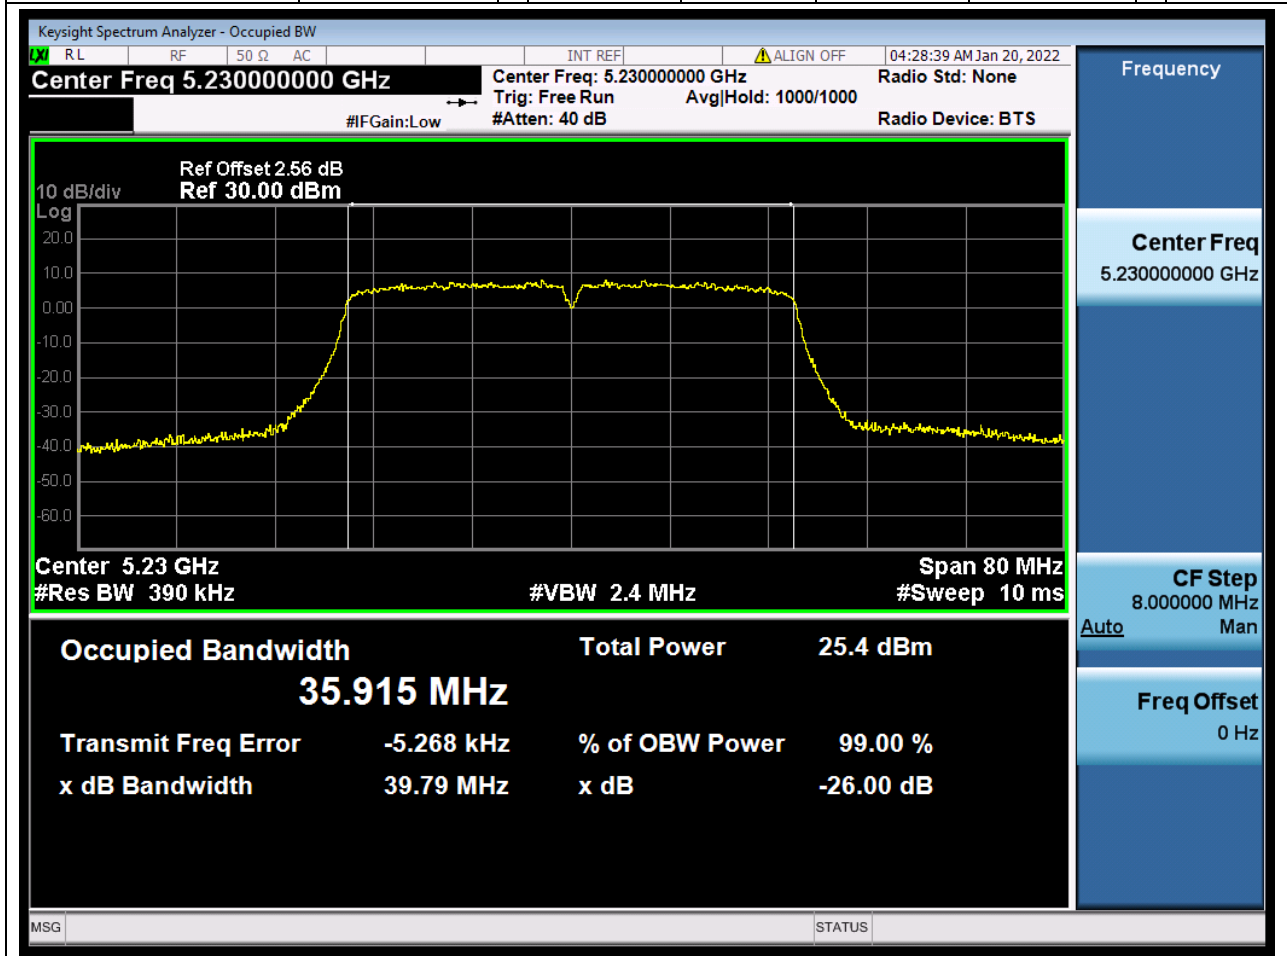

13. 802.11ac_40M_U-NII-1_H

13.1. A.2.2-99% Bandwidth(NTNV)

Center Frequency (MHz)	OBW Power (%)	RBW (MHz)	Detector	Limit (MHz)	OBW (MHz)	Verdict
5230	99	0.39	Peak	0	35.915245	Unknown