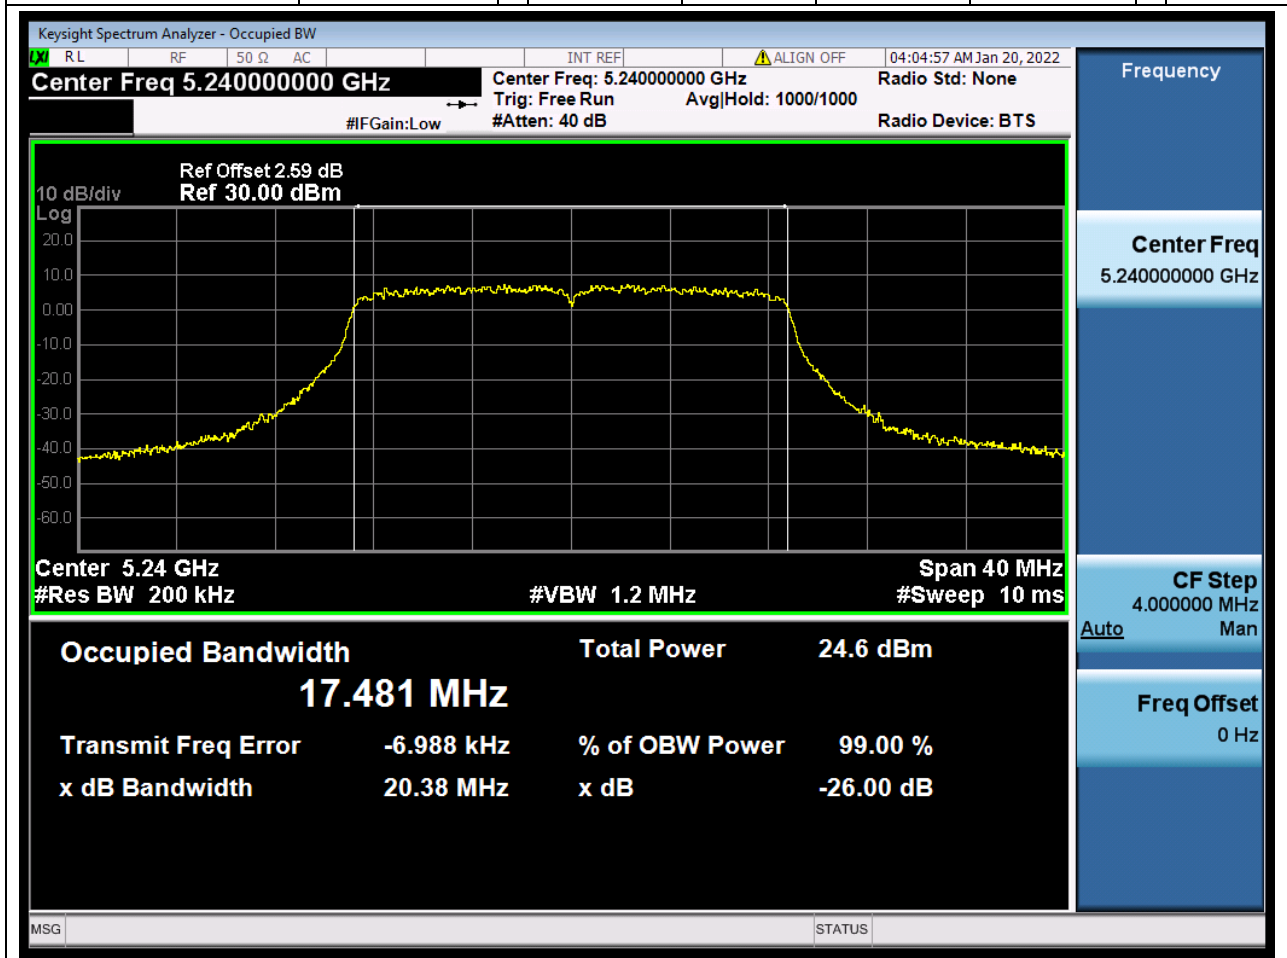

6. 802.11n_20M_U-NII-1_H

6.1. A.2.2-99% Bandwidth(NTNV)

Center Frequency (MHz)	OBW Power (%)	RBW (MHz)	Detector	Limit (MHz)	OBW (MHz)	Verdict
5240	99	0.2	Peak	0	17.481105	Unknown