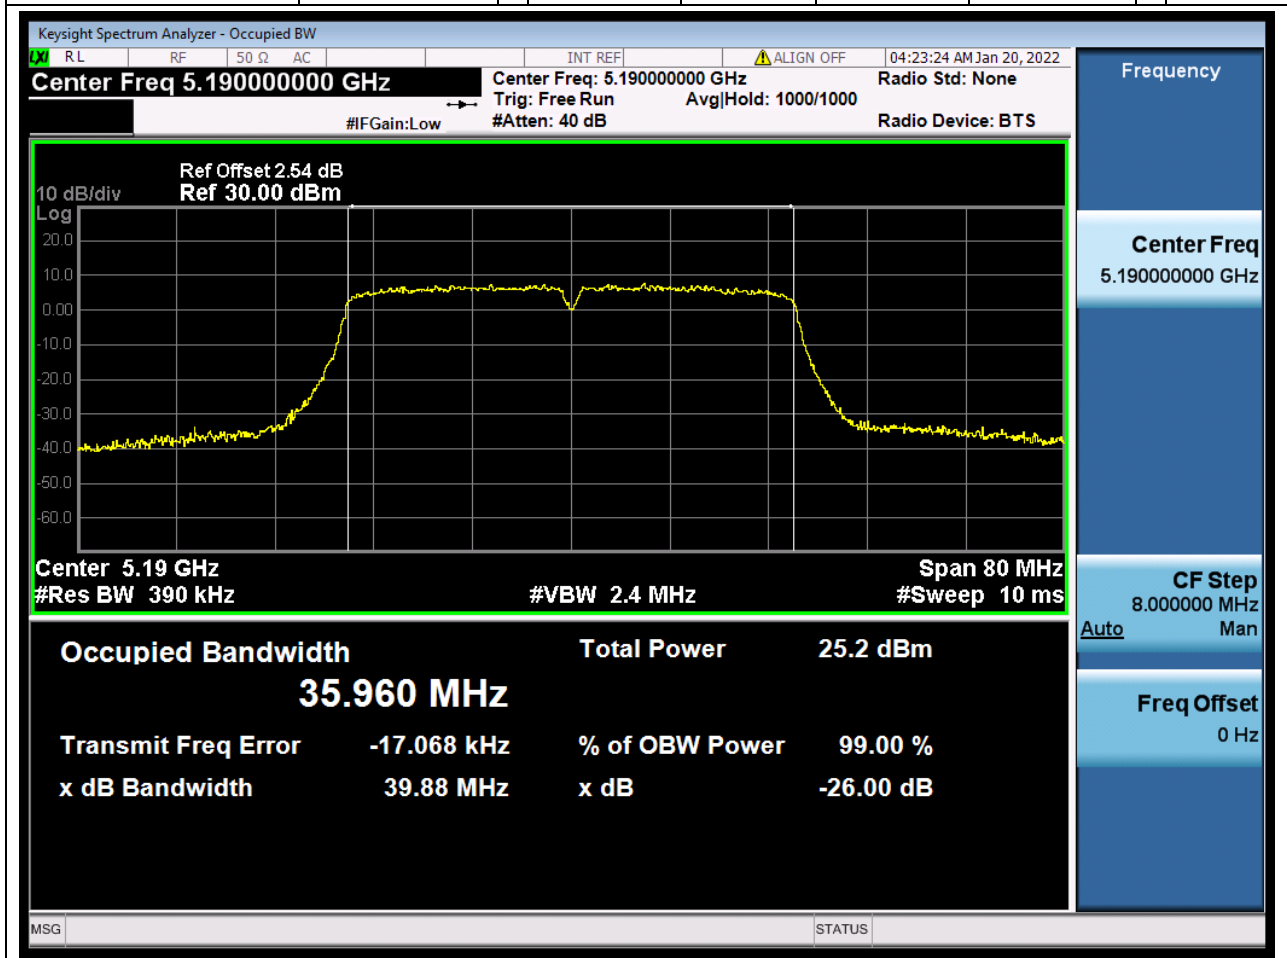

12. 802.11ac_40M_U-NII-1_L

12.1. A.2.2-99% Bandwidth(NTNV)

Center Frequency (MHz)	OBW Power (%)	RBW (MHz)	Detector	Limit (MHz)	OBW (MHz)	Verdict
5190	99	0.39	Peak	0	35.960123	Unknow