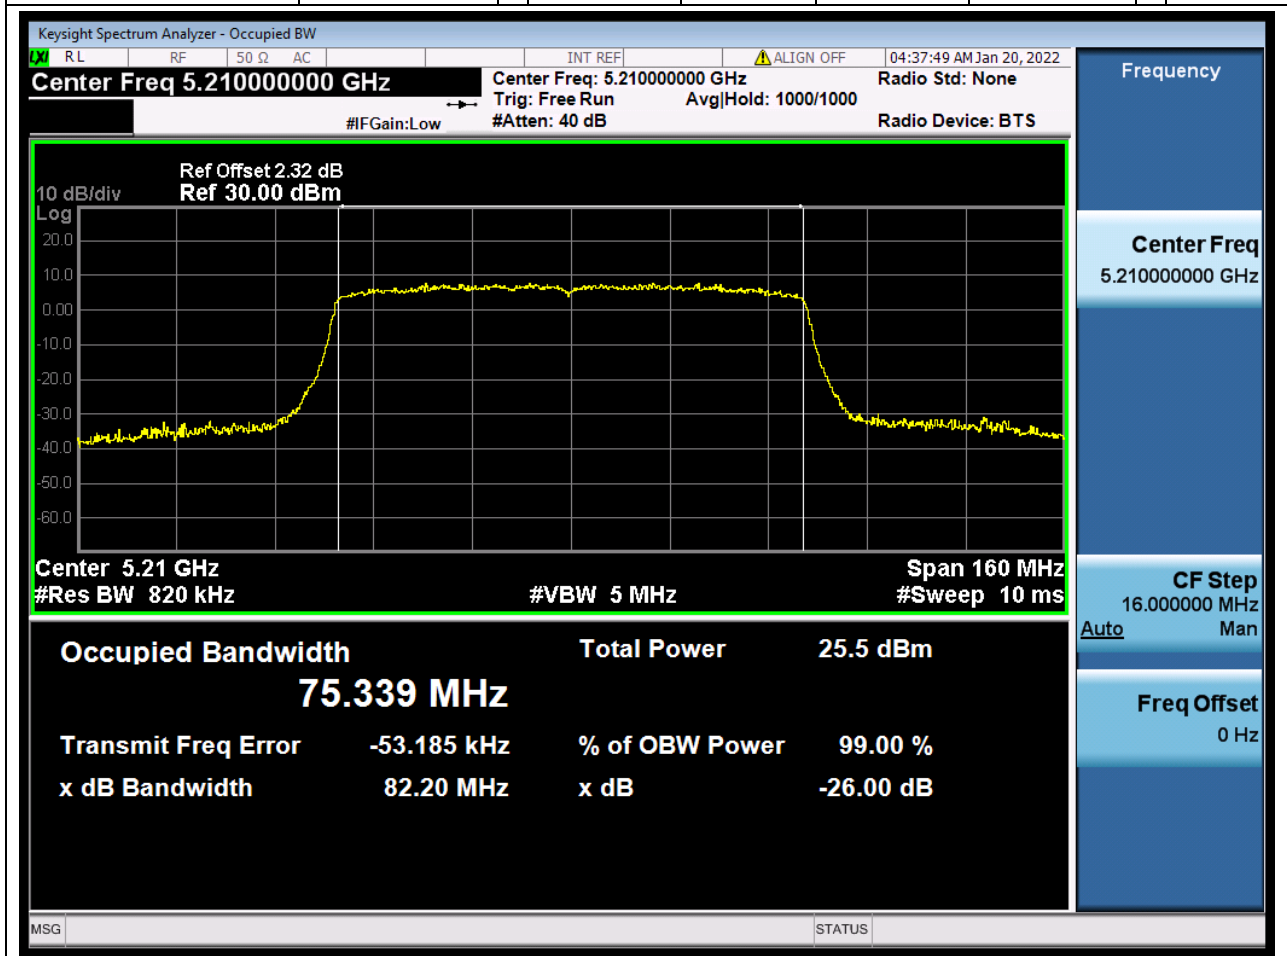

14. 802.11ac_80M_U-NII-1_M

14.1. A.2.2-99% Bandwidth(NTNV)

Center Frequency (MHz)	OBW Power (%)	RBW (MHz)	Detector	Limit (MHz)	OBW (MHz)	Verdict
5210	99	0.82	Peak	0	75.339272	Unknow