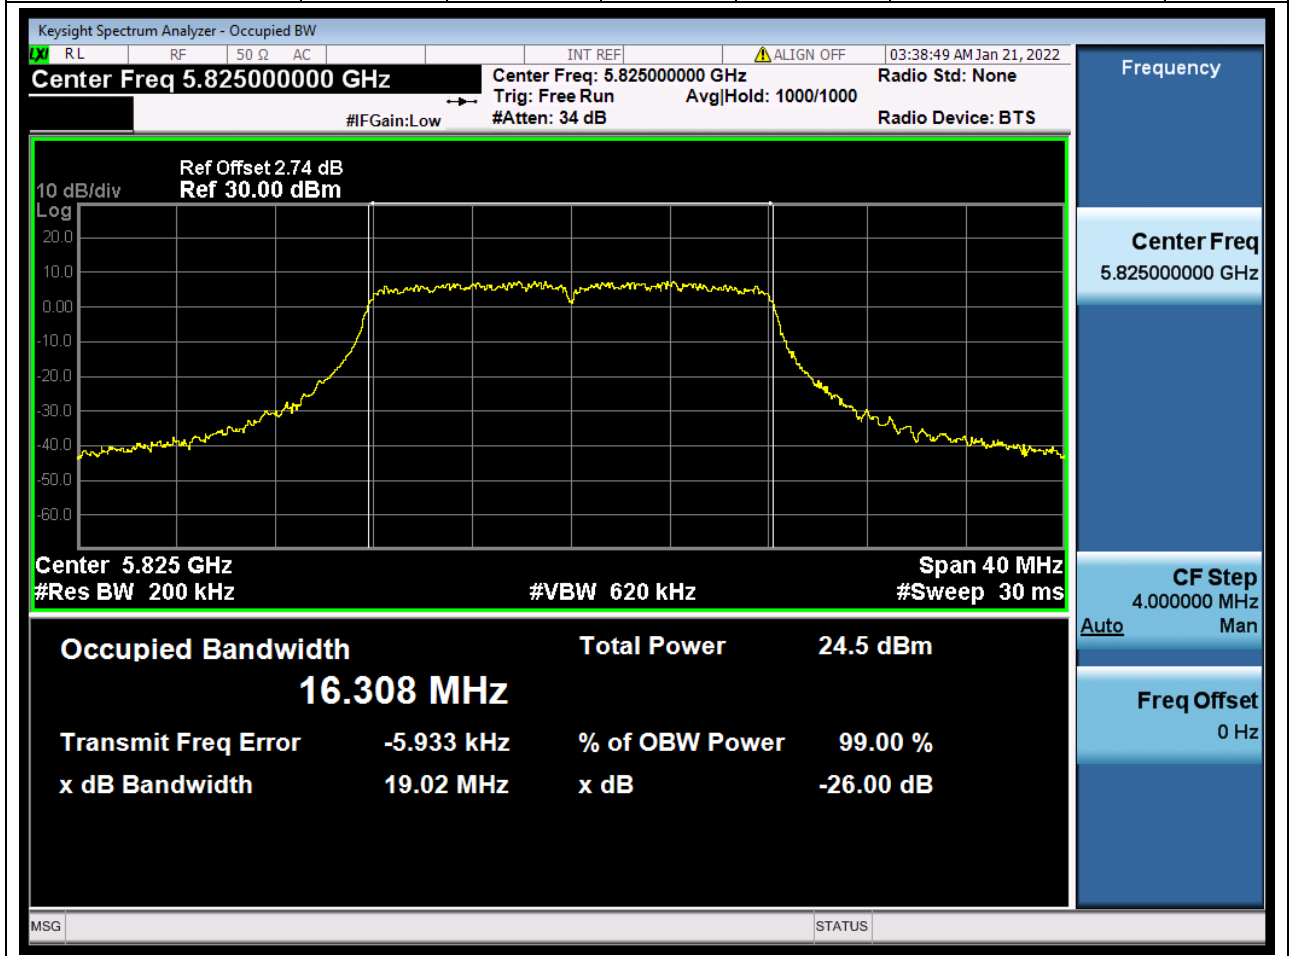

68. 802.11a_20M_U-NII-3_H

68.1. A.2-26dB Bandwidth(NTNV)

Center Frequency (MHz)	XdB Down	RBW (MHz)	Detector	Limit (MHz)	XdB BandWidth (MHz)	Verdict
5825	26	0.2	Peak	0	19.021362	Unknow