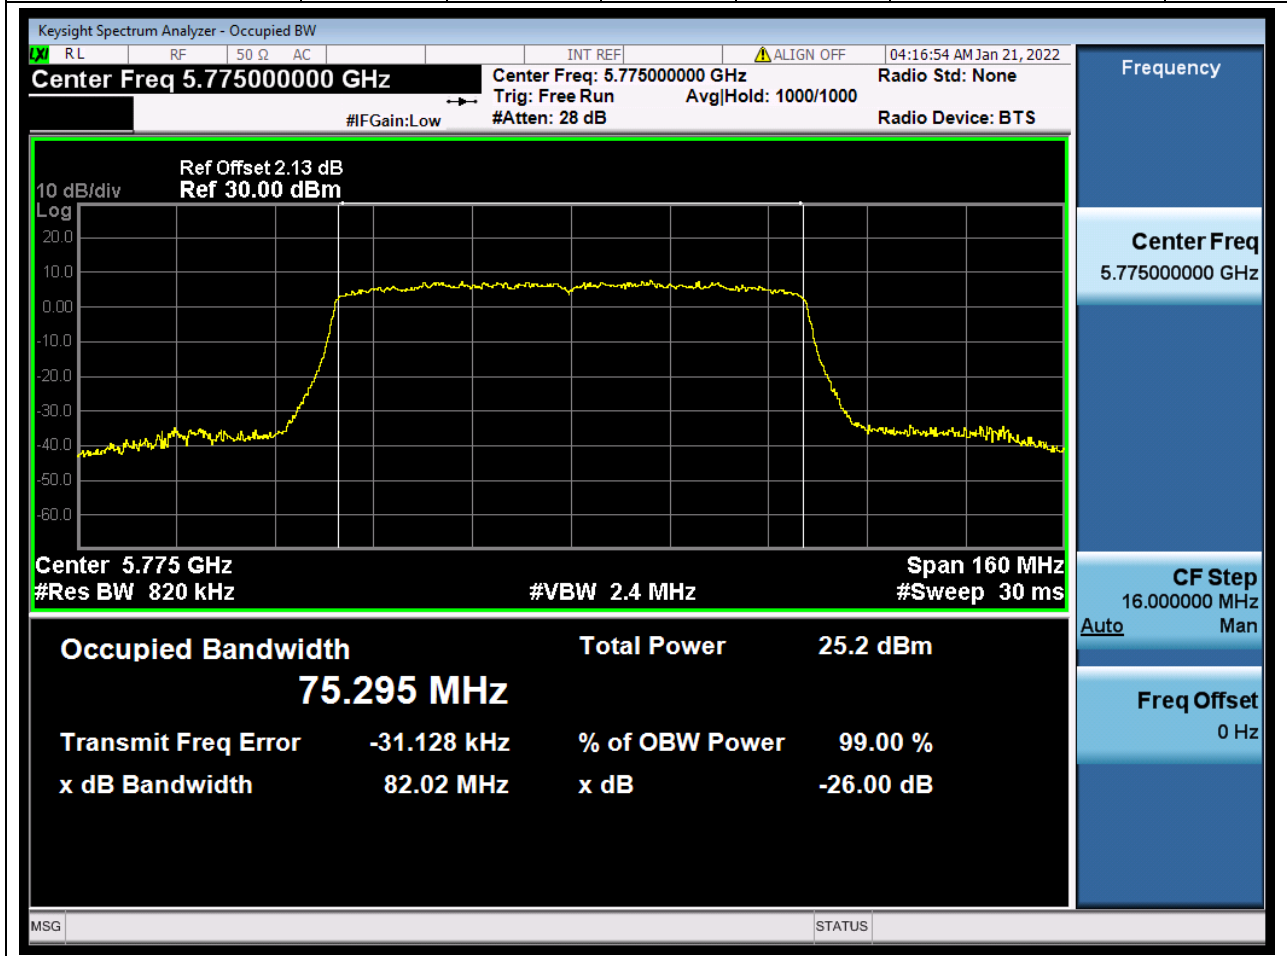

79. 802.11ac_80M_U-NII-3_M

79.1. A.2-26dB Bandwidth(NTNV)

Center Frequency (MHz)	XdB Down	RBW (MHz)	Detector	Limit (MHz)	XdB BandWidth (MHz)	Verdict
5775	26	0.82	Peak	0	82.018126	Unknow