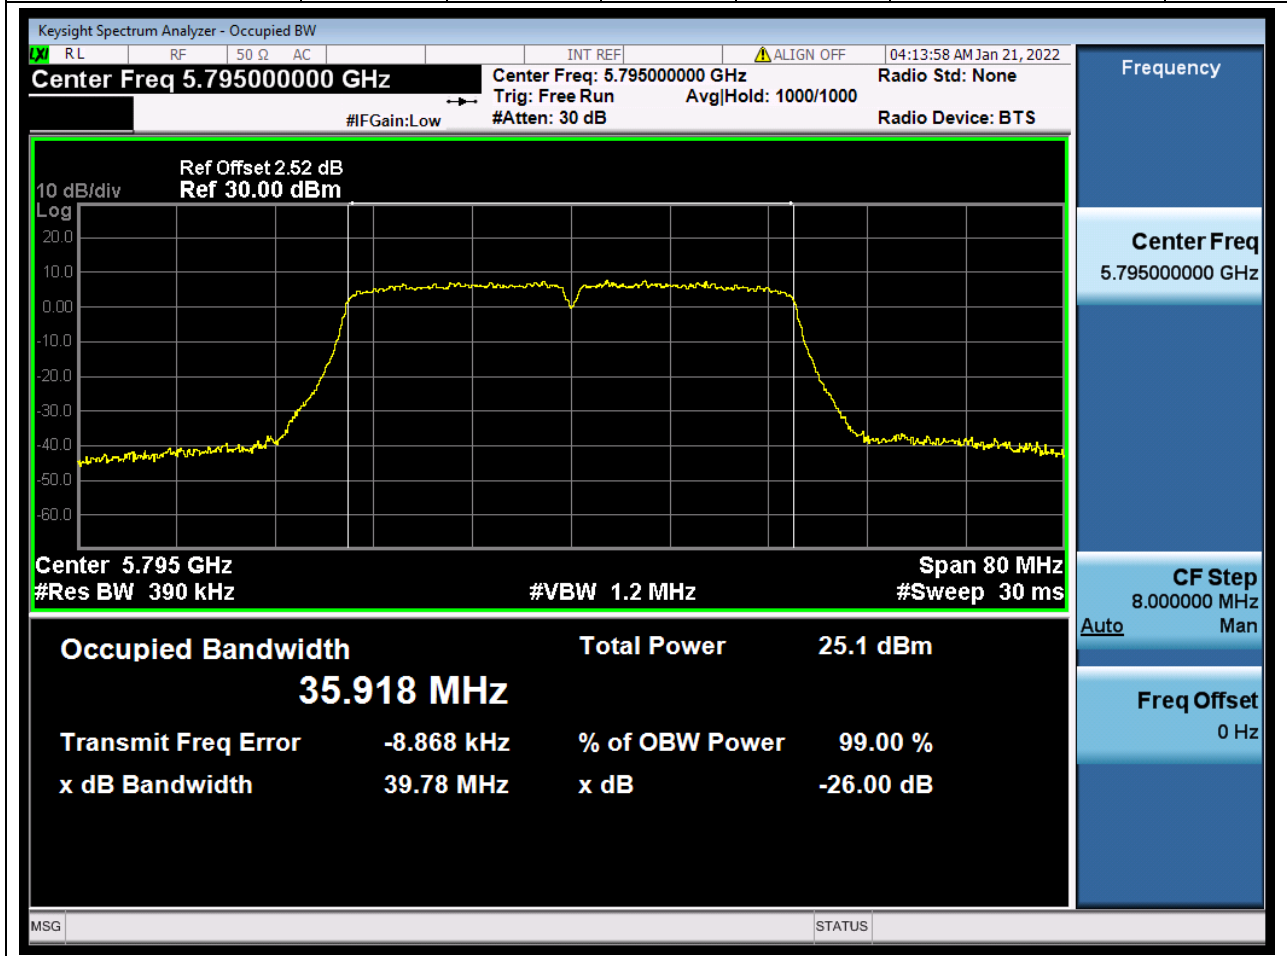

78. 802.11ac_40M_U-NII-3_H

78.1. A.2-26dB Bandwidth(NTNV)

Center Frequency (MHz)	XdB Down	RBW (MHz)	Detector	Limit (MHz)	XdB BandWidth (MHz)	Verdict
5795	26	0.39	Peak	0	39.782144	Unknow