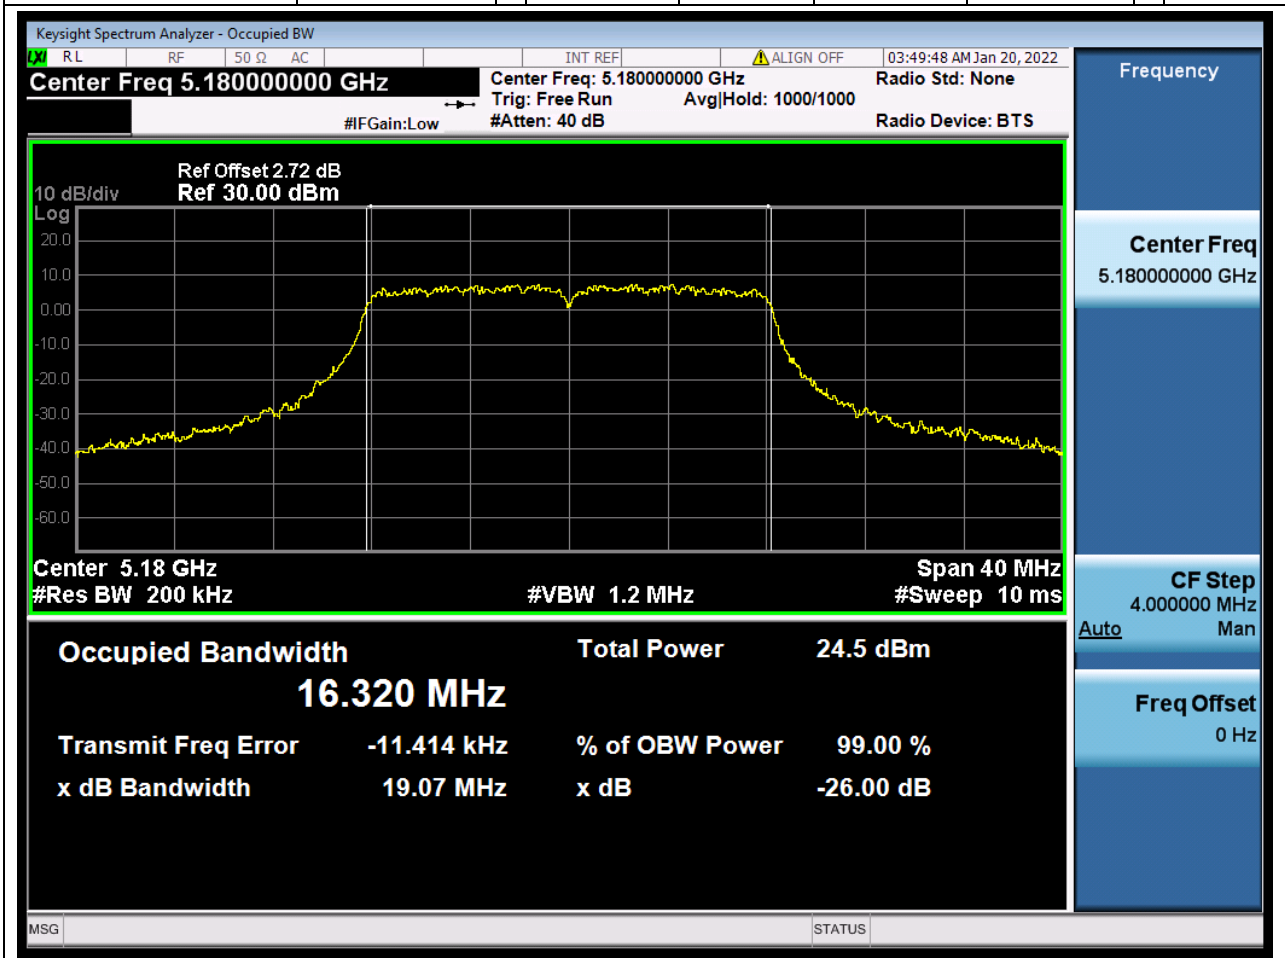

1. 802.11a_20M_U-NII-1_L

1.1. A.2.2-99% Bandwidth(NTNV)

Center Frequency (MHz)	OBW Power (%)	RBW (MHz)	Detector	Limit (MHz)	OBW (MHz)	Verdict
5180	99	0.2	Peak	0	16.319964	Unknown