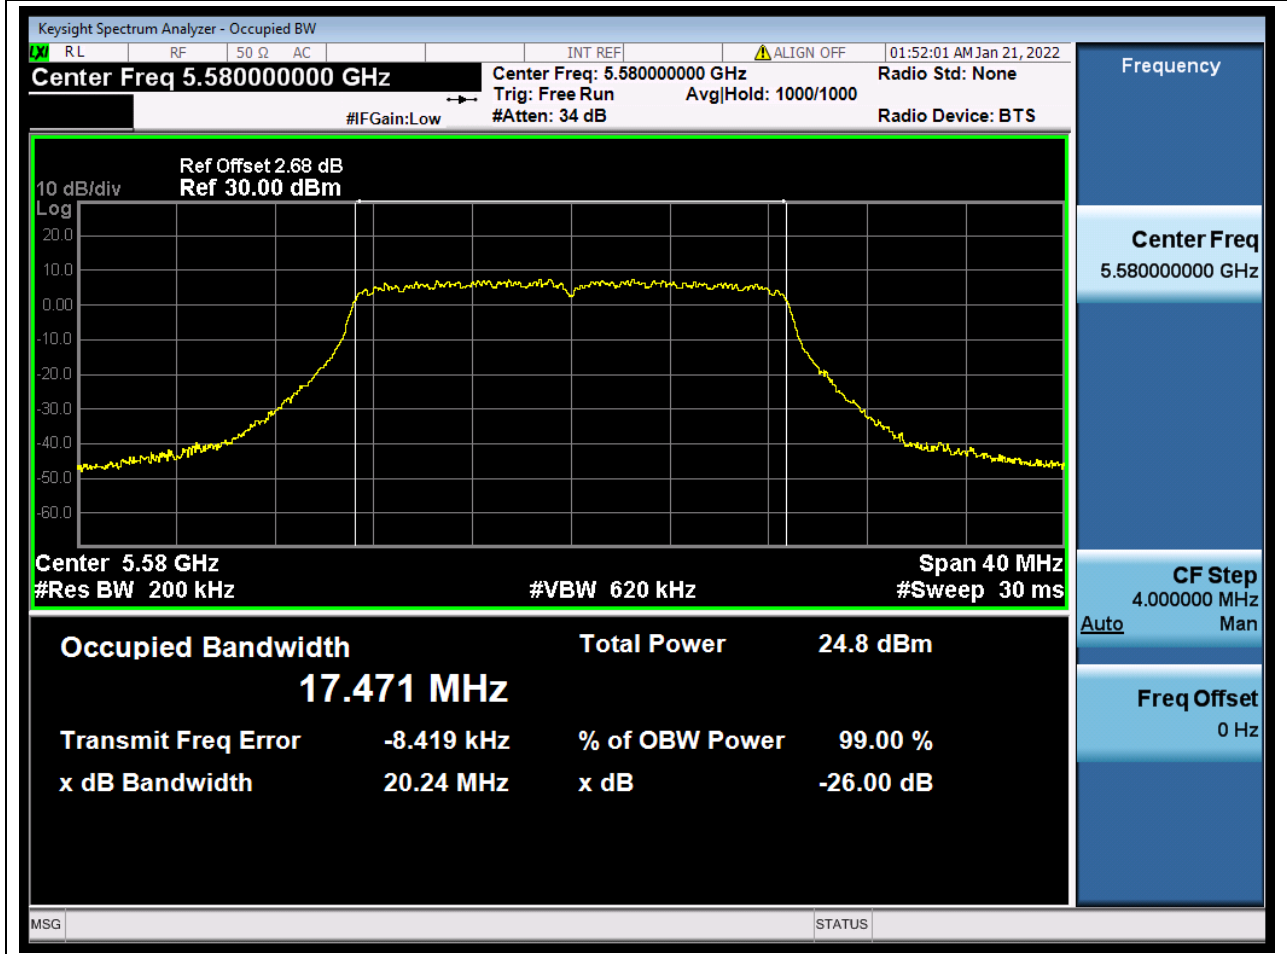

51. 802.11ac_20M_U-NII-2C_M

51.1. A.2-26dB Bandwidth(NTNV)

Center Frequency (MHz)	XdB Down	RBW (MHz)	Detector	Limit (MHz)	XdB BandWidth (MHz)	Verdict
5580	26	0.2	Peak	0	20.242133	Unknow