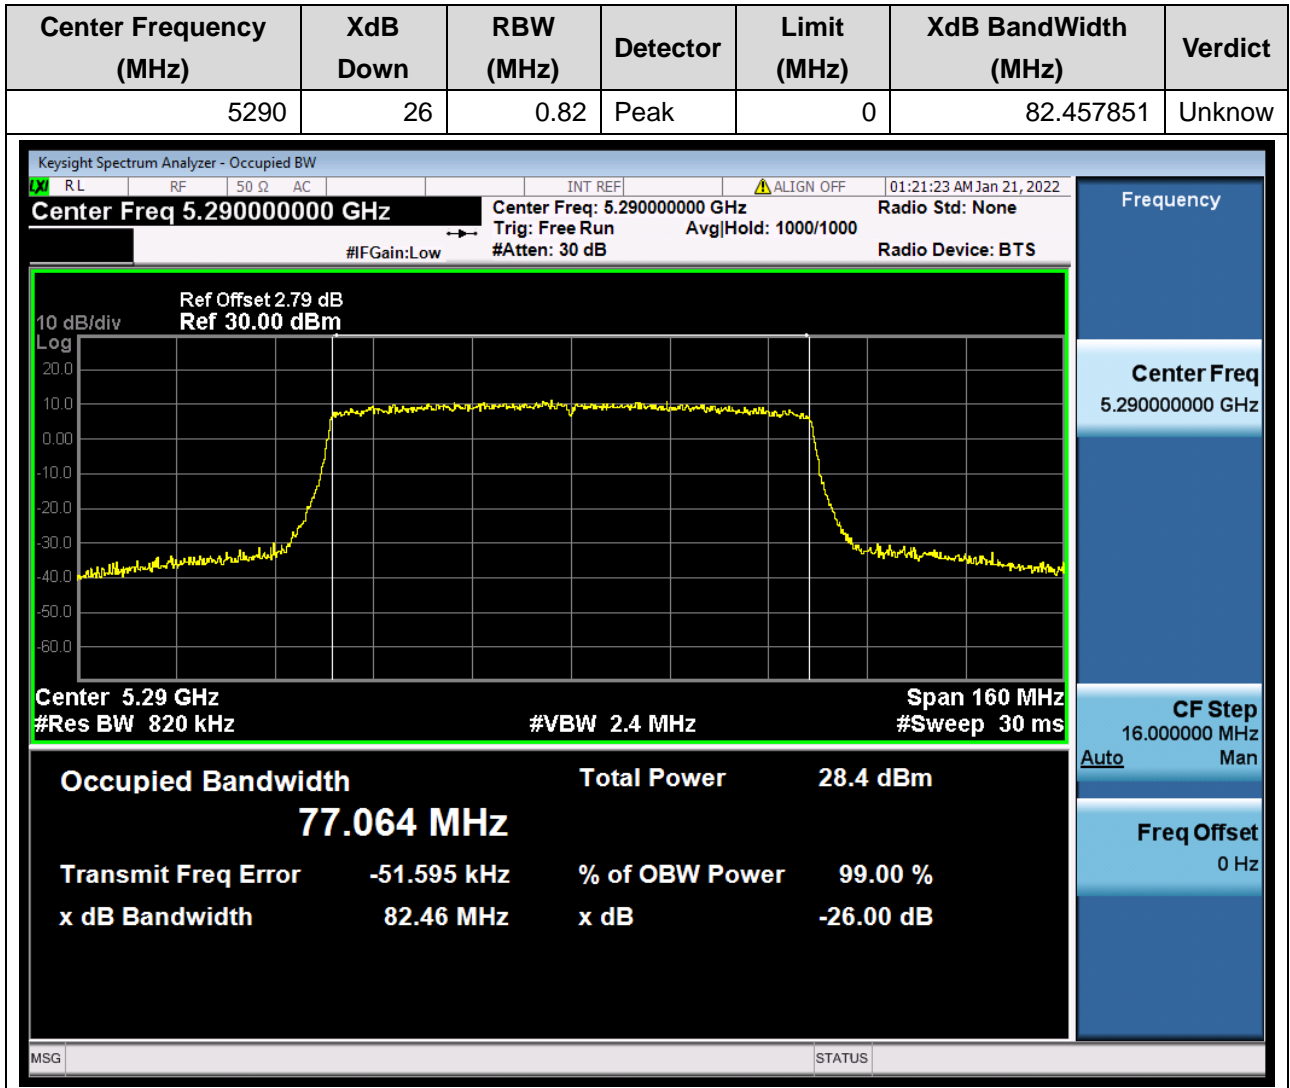

40. 802.11ax_80M_U-NII-2A_M

40.1. A.2-26dB Bandwidth(NTNV)