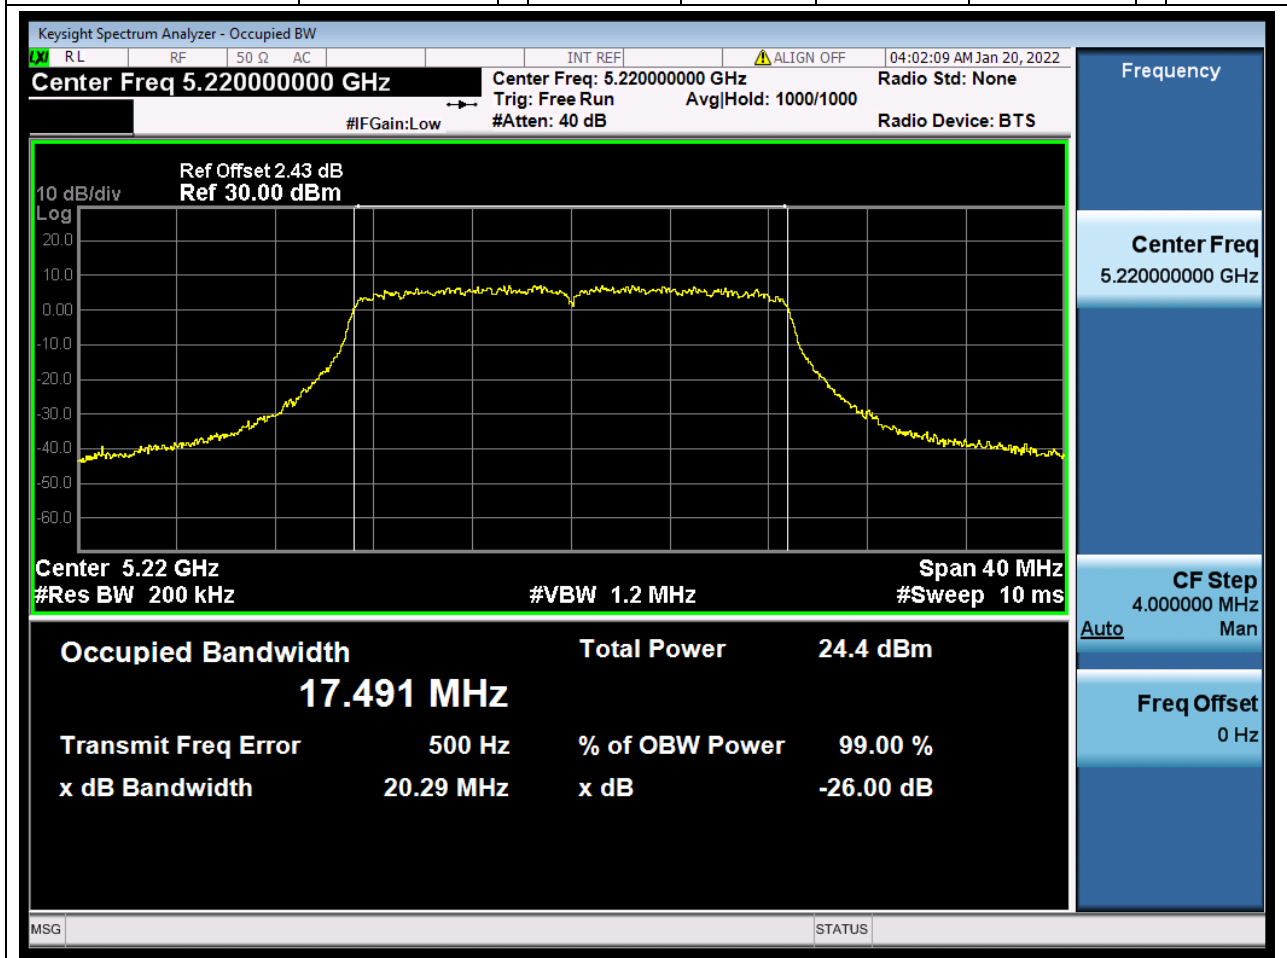

5. 802.11n_20M_U-NII-1_M

5.1. A.2.2-99% Bandwidth(NTNV)

Center Frequency (MHz)	OBW Power (%)	RBW (MHz)	Detector	Limit (MHz)	OBW (MHz)	Verdict
5220	99	0.2	Peak	0	17.490504	Unknown