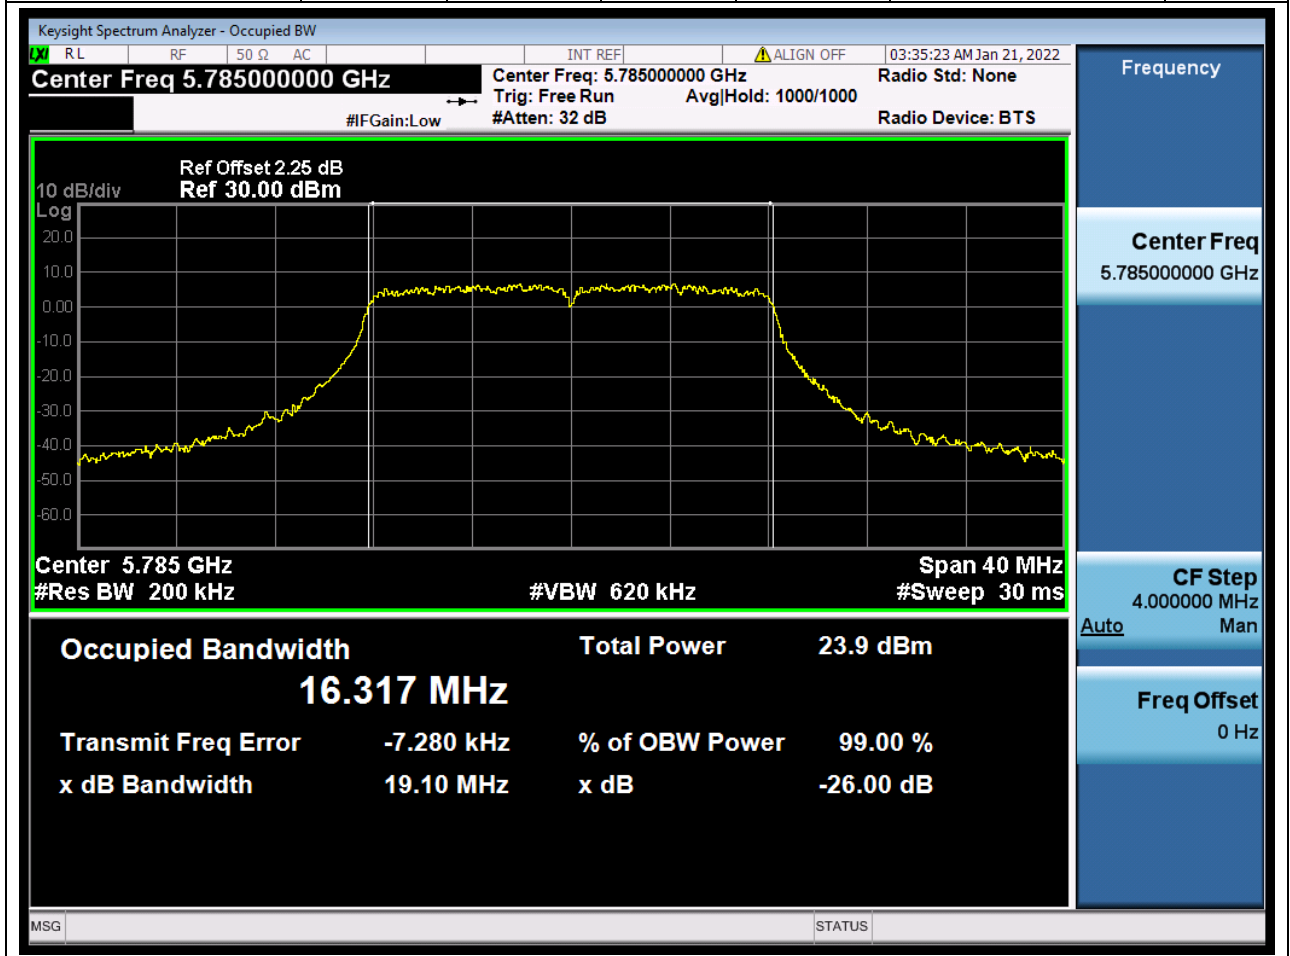

67. 802.11a_20M_U-NII-3_M

67.1. A.2-26dB Bandwidth(NTNV)

Center Frequency (MHz)	XdB Down	RBW (MHz)	Detector	Limit (MHz)	XdB BandWidth (MHz)	Verdict
5785	26	0.2	Peak	0	19.09568	Unknow