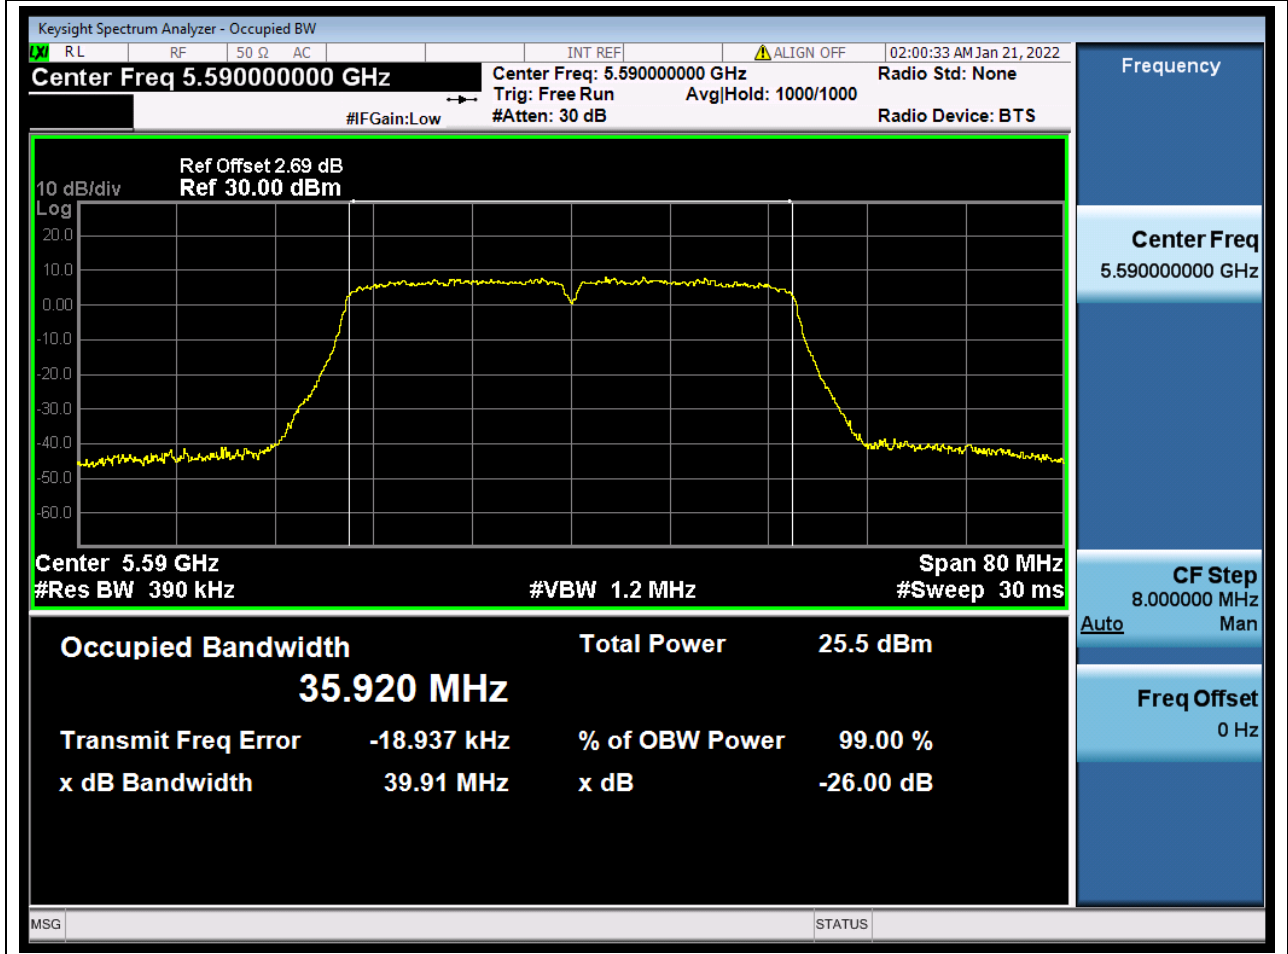

54. 802.11ac_40M_U-NII-2C_M

54.1. A.2-26dB Bandwidth(NTNV)

Center Frequency (MHz)	XdB Down	RBW (MHz)	Detector	Limit (MHz)	XdB BandWidth (MHz)	Verdict
5590	26	0.39	Peak	0	39.910172	Unknow