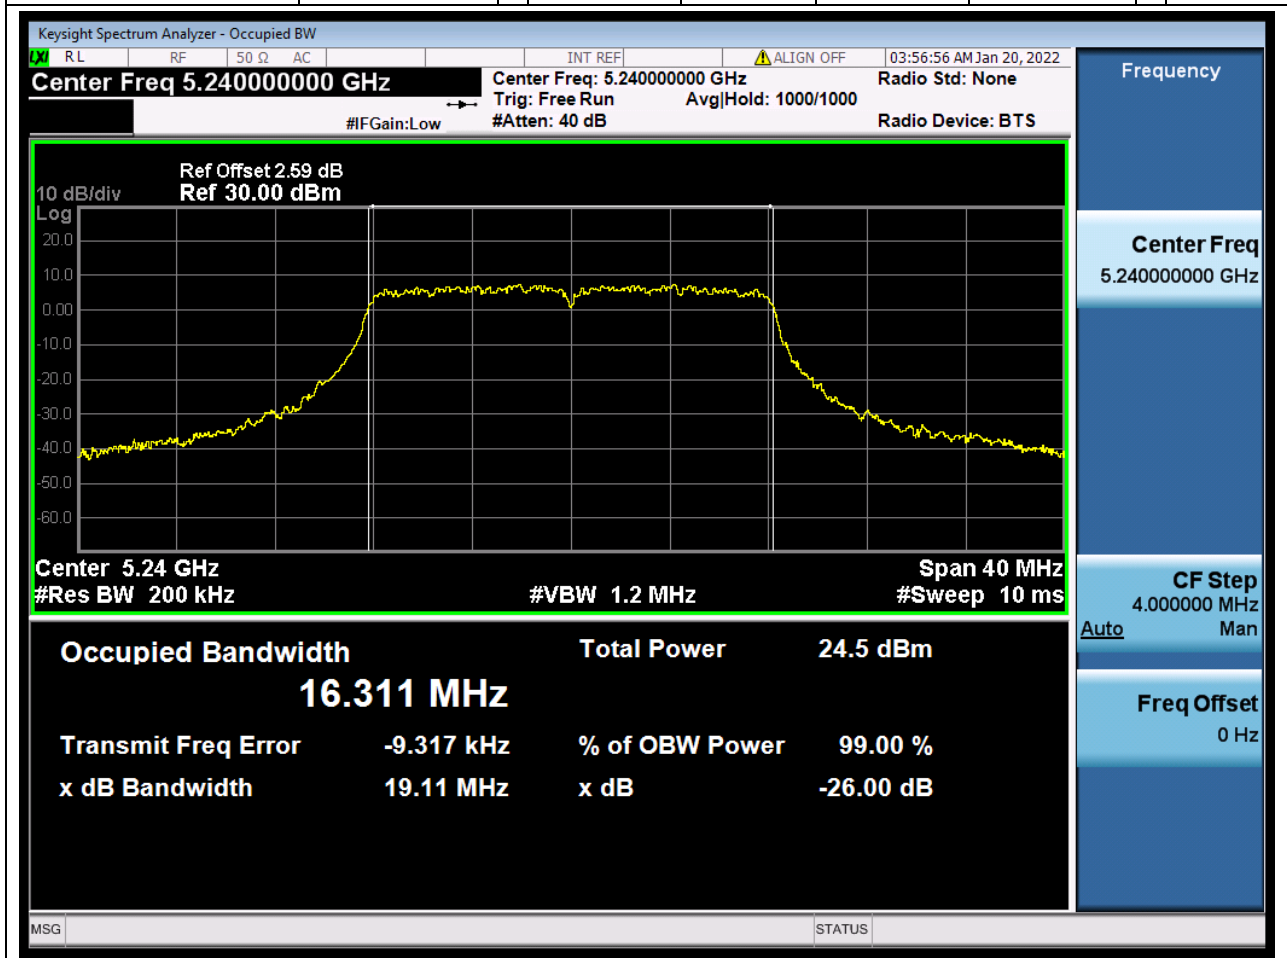

3. 802.11a_20M_U-NII-1_H

3.1. A.2.2-99% Bandwidth(NTNV)

Center Frequency (MHz)	OBW Power (%)	RBW (MHz)	Detector	Limit (MHz)	OBW (MHz)	Verdict
5240	99	0.2	Peak	0	16.310613	Unknown