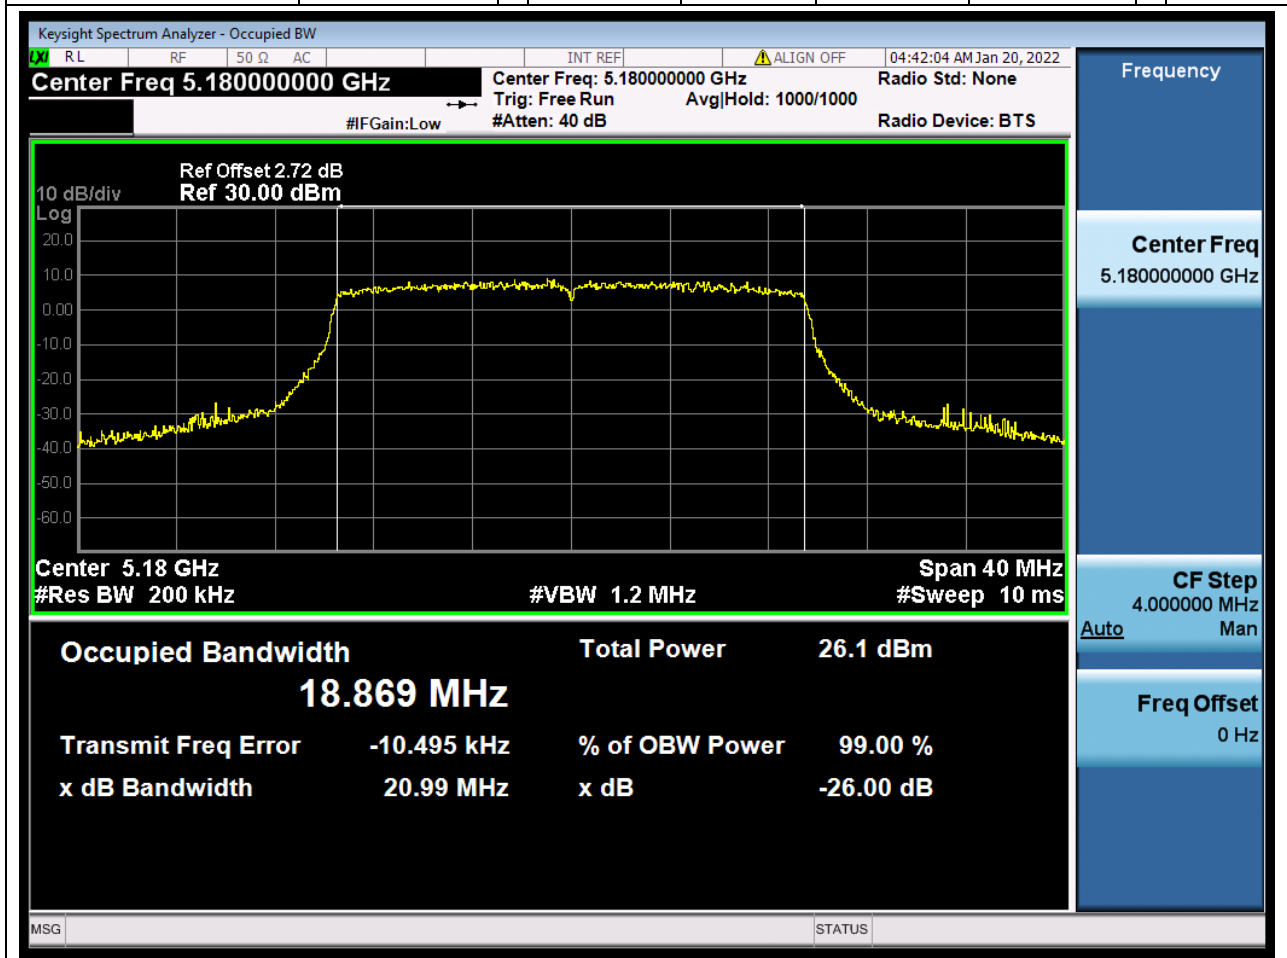

15. 802.11ax_20M_U-NII-1_L

15.1. A.2.2-99% Bandwidth(NTNV)

Center Frequency (MHz)	OBW Power (%)	RBW (MHz)	Detector	Limit (MHz)	OBW (MHz)	Verdict
5180	99	0.2	Peak	0	18.868598	Unknow