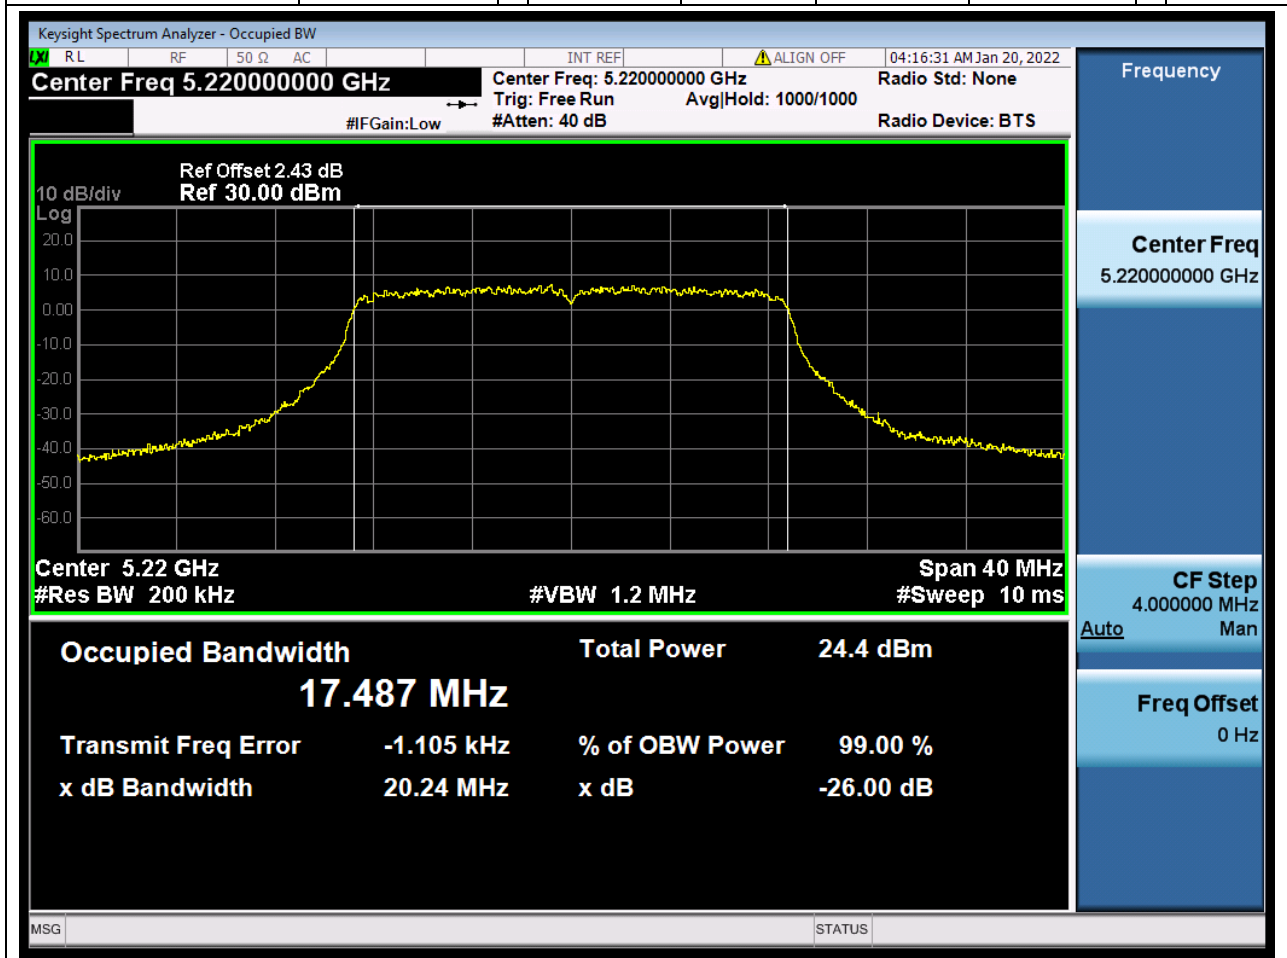

10. 802.11ac_20M_U-NII-1_M

10.1. A.2.2-99% Bandwidth(NTNV)

Center Frequency (MHz)	OBW Power (%)	RBW (MHz)	Detector	Limit (MHz)	OBW (MHz)	Verdict
5220	99	0.2	Peak	0	17.486515	Unknow