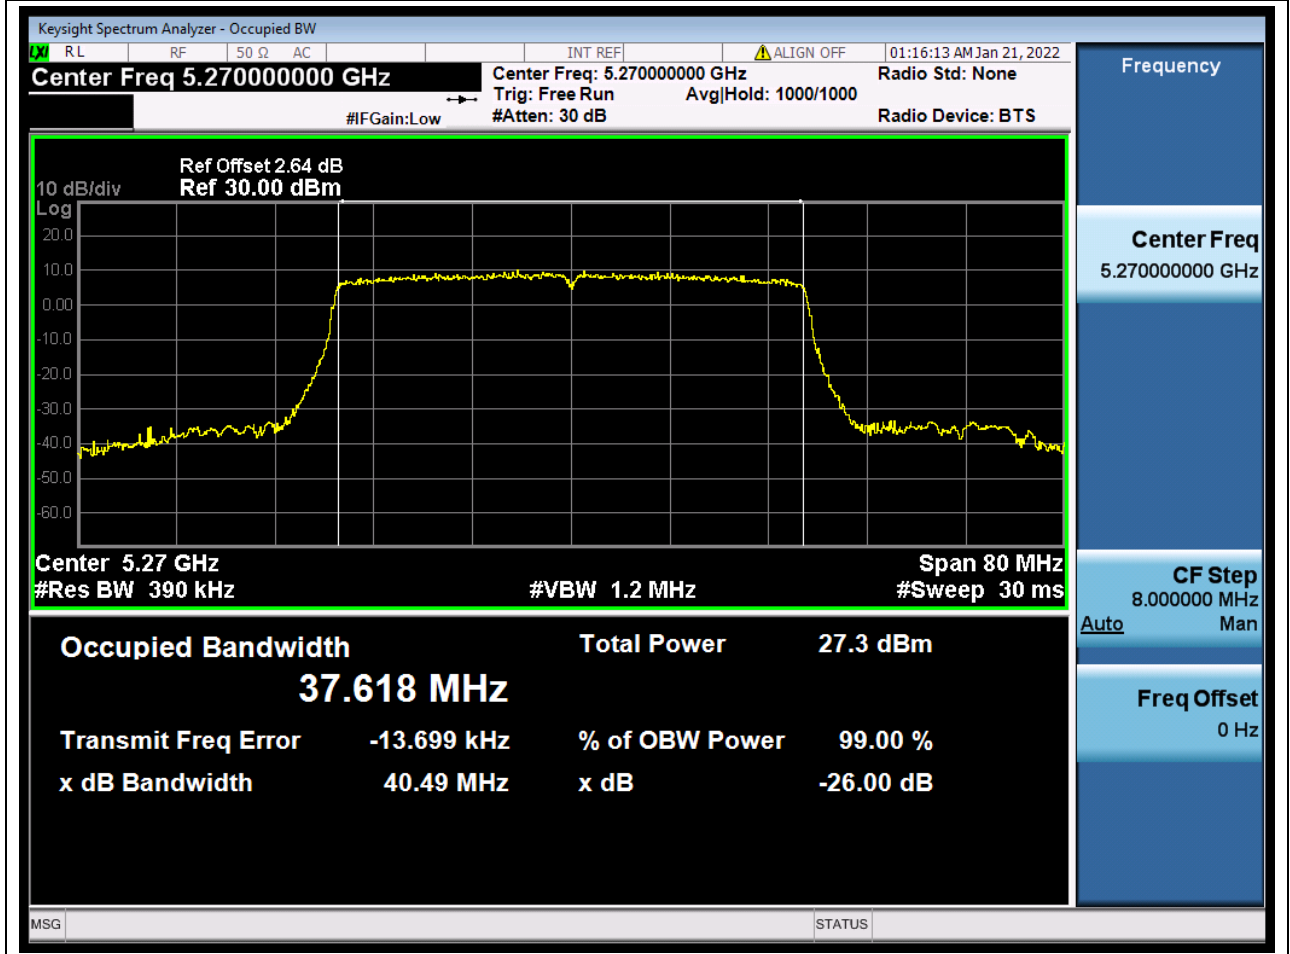

38. 802.11ax_40M_U-NII-2A_L

38.1. A.2-26dB Bandwidth(NTNV)

Center Frequency (MHz)	XdB Down	RBW (MHz)	Detector	Limit (MHz)	XdB BandWidth (MHz)	Verdict
5270	26	0.39	Peak	0	40.488741	Unknow