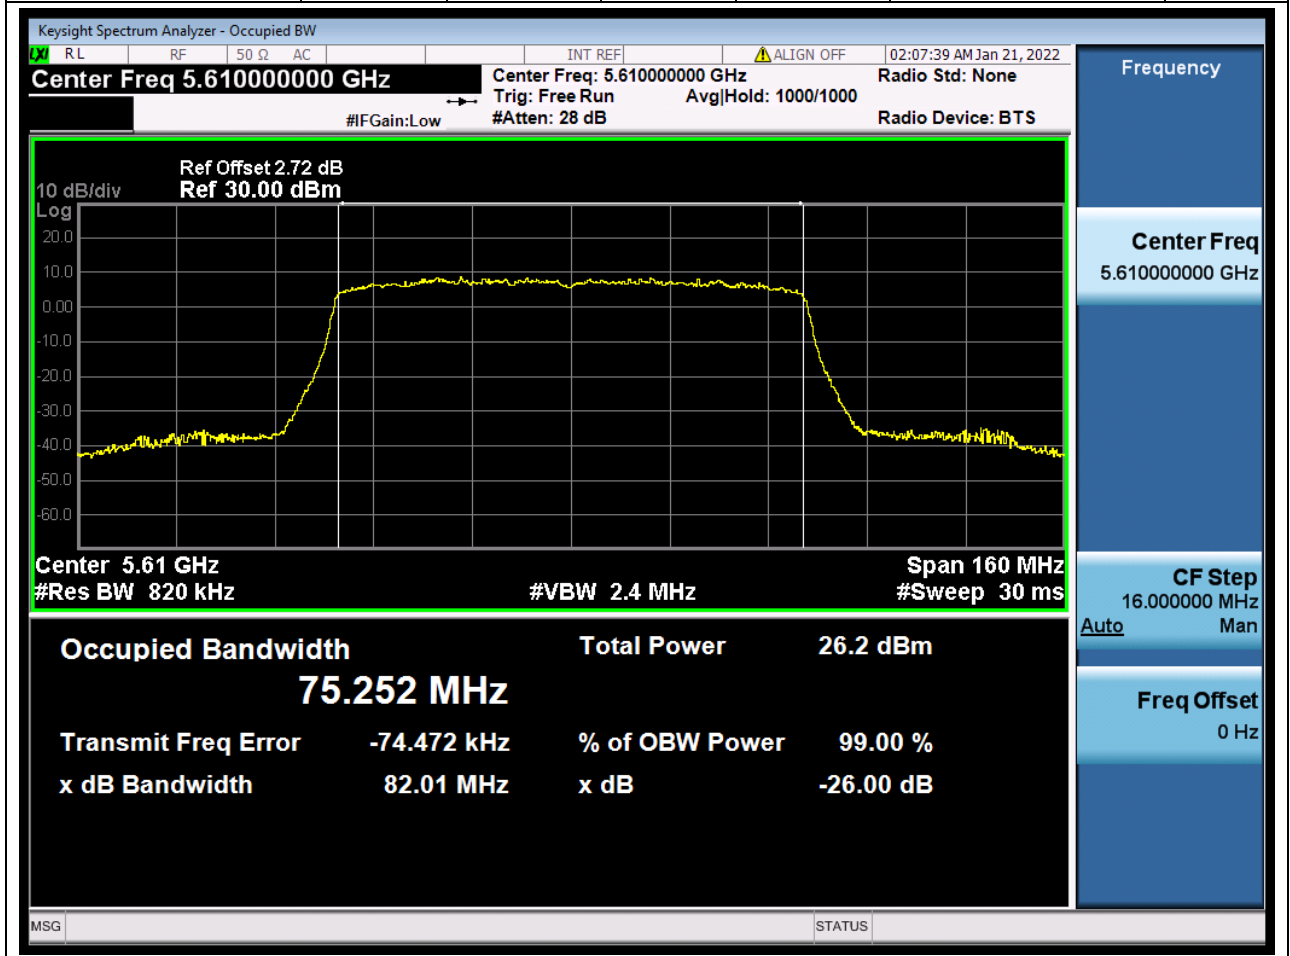

57. 802.11ac_80M_U-NII-2C_M

57.1. A.2-26dB Bandwidth(NTNV)

Center Frequency (MHz)	XdB Down	RBW (MHz)	Detector	Limit (MHz)	XdB BandWidth (MHz)	Verdict
5610	26	0.82	Peak	0	82.013268	Unknow