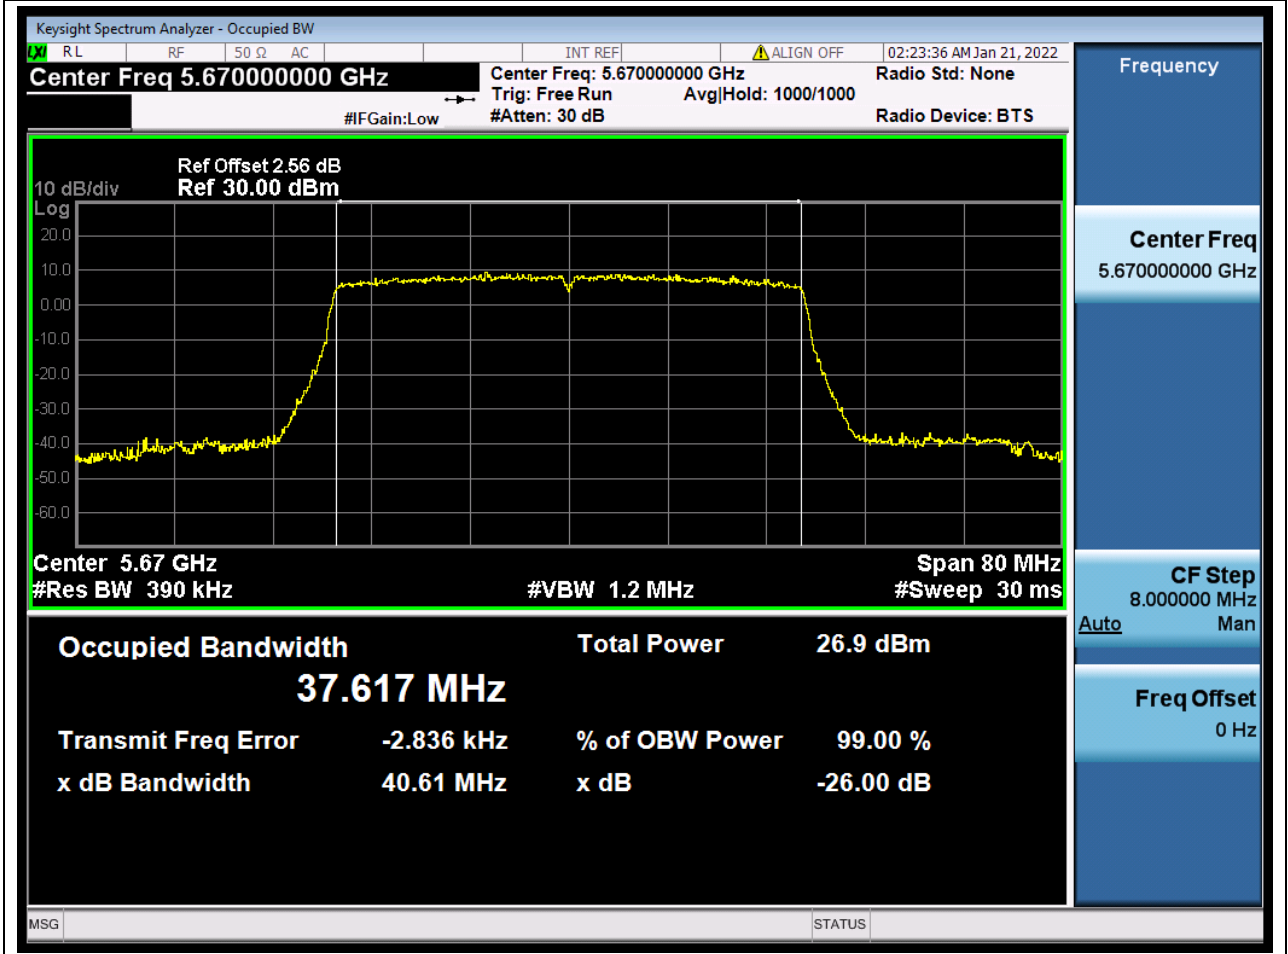

63. 802.11ax_40M_U-NII-2C_H

63.1. A.2-26dB Bandwidth(NTNV)

Center Frequency (MHz)	XdB Down	RBW (MHz)	Detector	Limit (MHz)	XdB BandWidth (MHz)	Verdict
5670	26	0.39	Peak	0	40.611841	Unknow