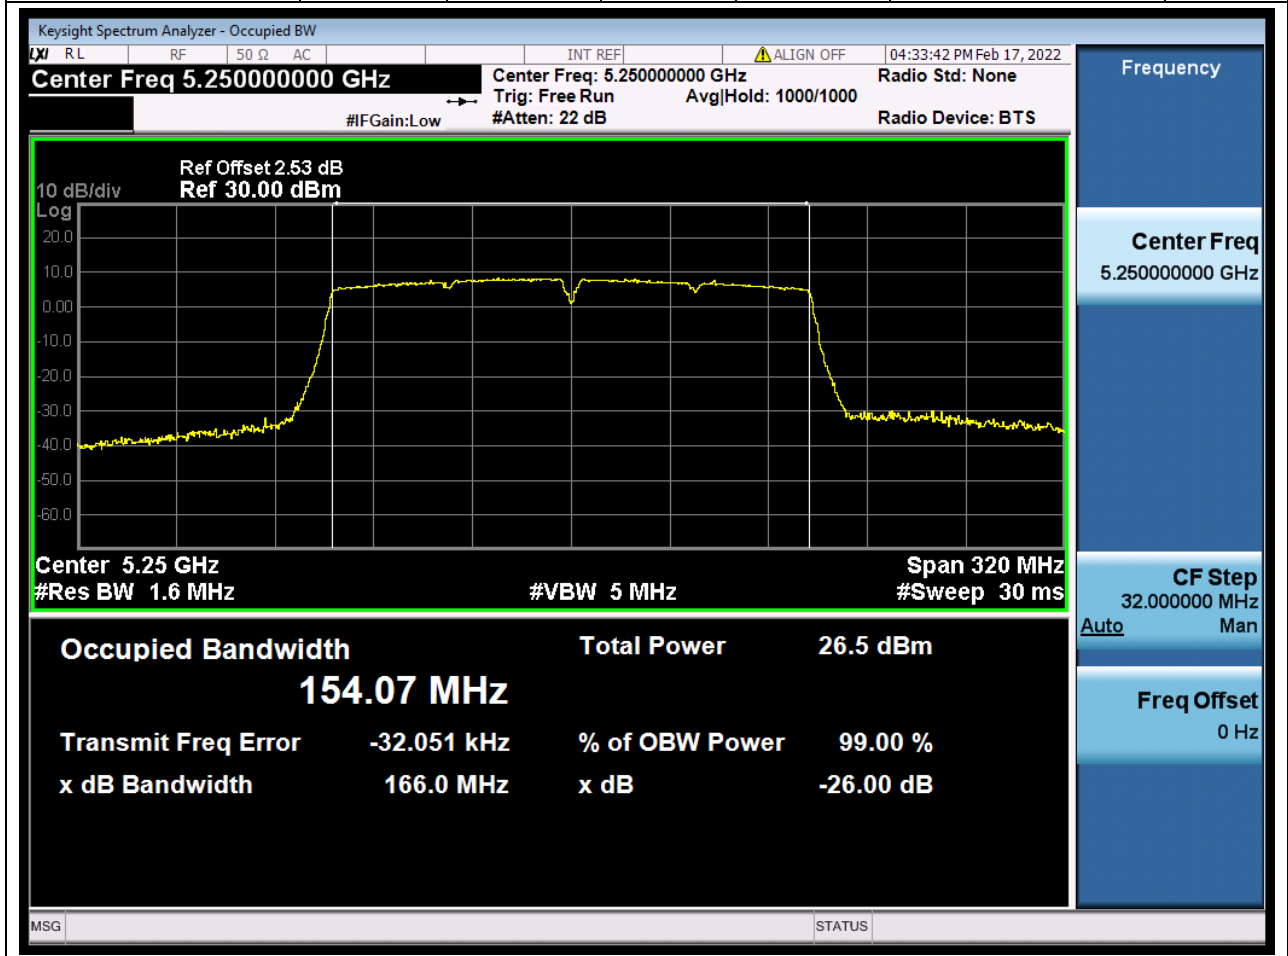

86. 802.11ac_160M_U-NII-2A_M

86.1. A.2-26dB Bandwidth(NTNV)

Center Frequency (MHz)	XdB Down	RBW (MHz)	Detector	Limit (MHz)	XdB BandWidth (MHz)	Verdict
5250	26	1.6	Peak	0	166.044022	Unknow