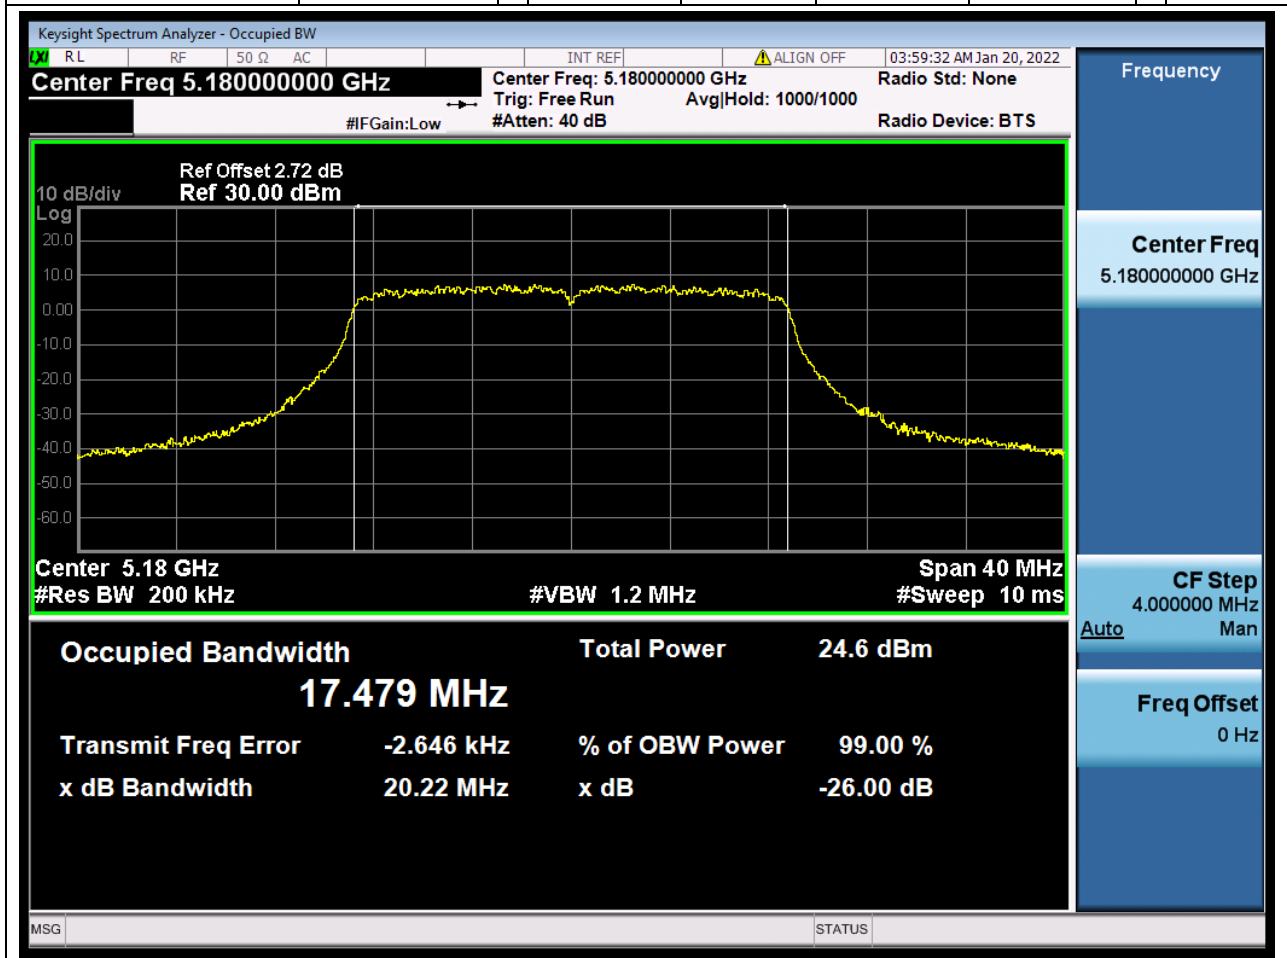

4. 802.11n_20M_U-NII-1_L

4.1. A.2.2-99% Bandwidth(NTNV)

Center Frequency (MHz)	OBW Power (%)	RBW (MHz)	Detector	Limit (MHz)	OBW (MHz)	Verdict
5180	99	0.2	Peak	0	17.479491	Unknown