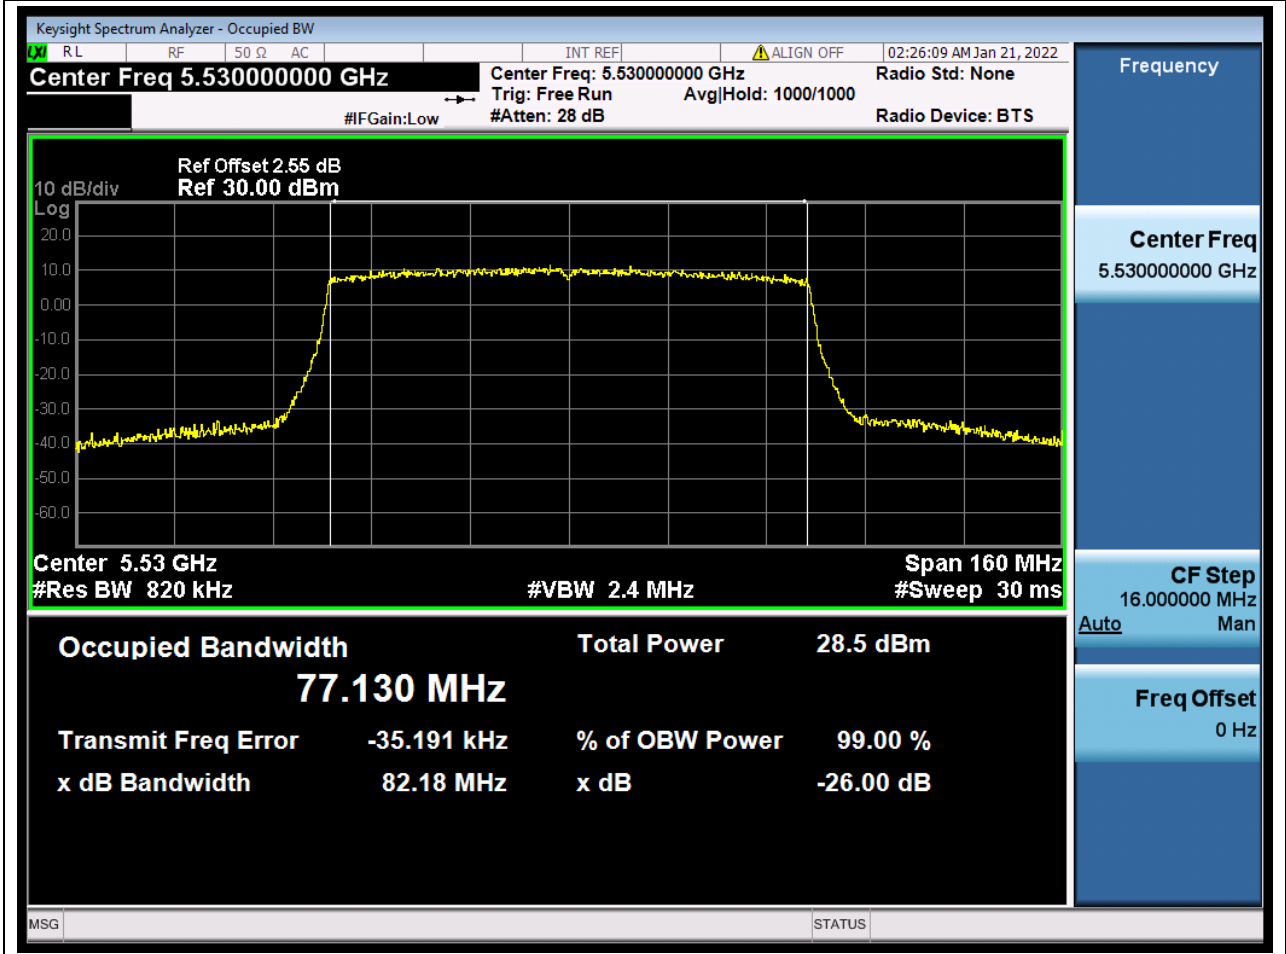

64. 802.11ax_80M_U-NII-2C_L

64.1. A.2-26dB Bandwidth(NTNV)

Center Frequency (MHz)	XdB Down	RBW (MHz)	Detector	Limit (MHz)	XdB BandWidth (MHz)	Verdict
5530	26	0.82	Peak	0	82.176133	Unknow