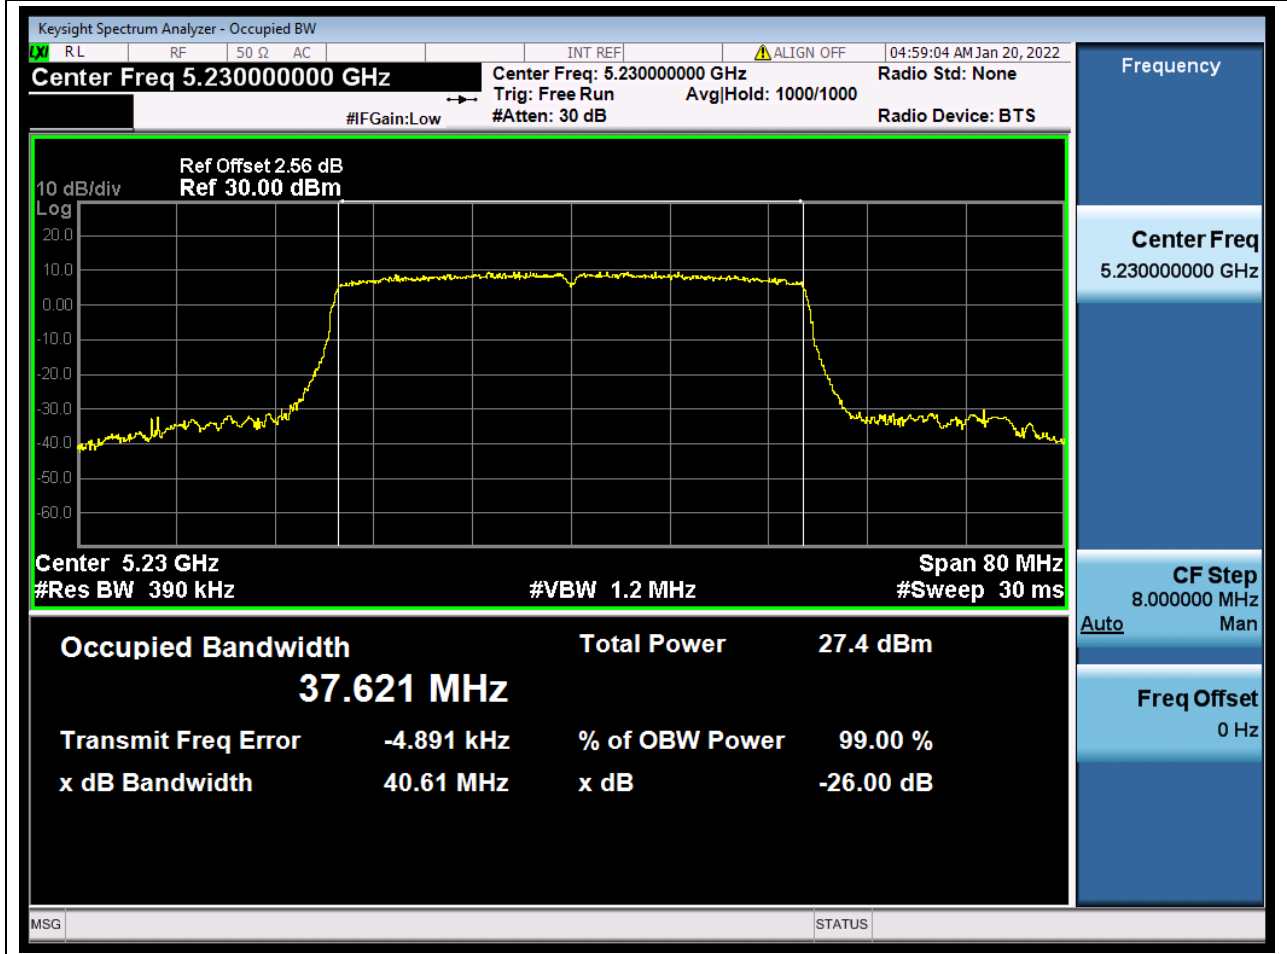

19. 802.11ax_40M_U-NII-1_H

19.1. A.2-26dB Bandwidth(NTNV)

Center Frequency (MHz)	XdB Down	RBW (MHz)	Detector	Limit (MHz)	XdB BandWidth (MHz)	Verdict
5230	26	0.39	Peak	0	40.605445	Unknow