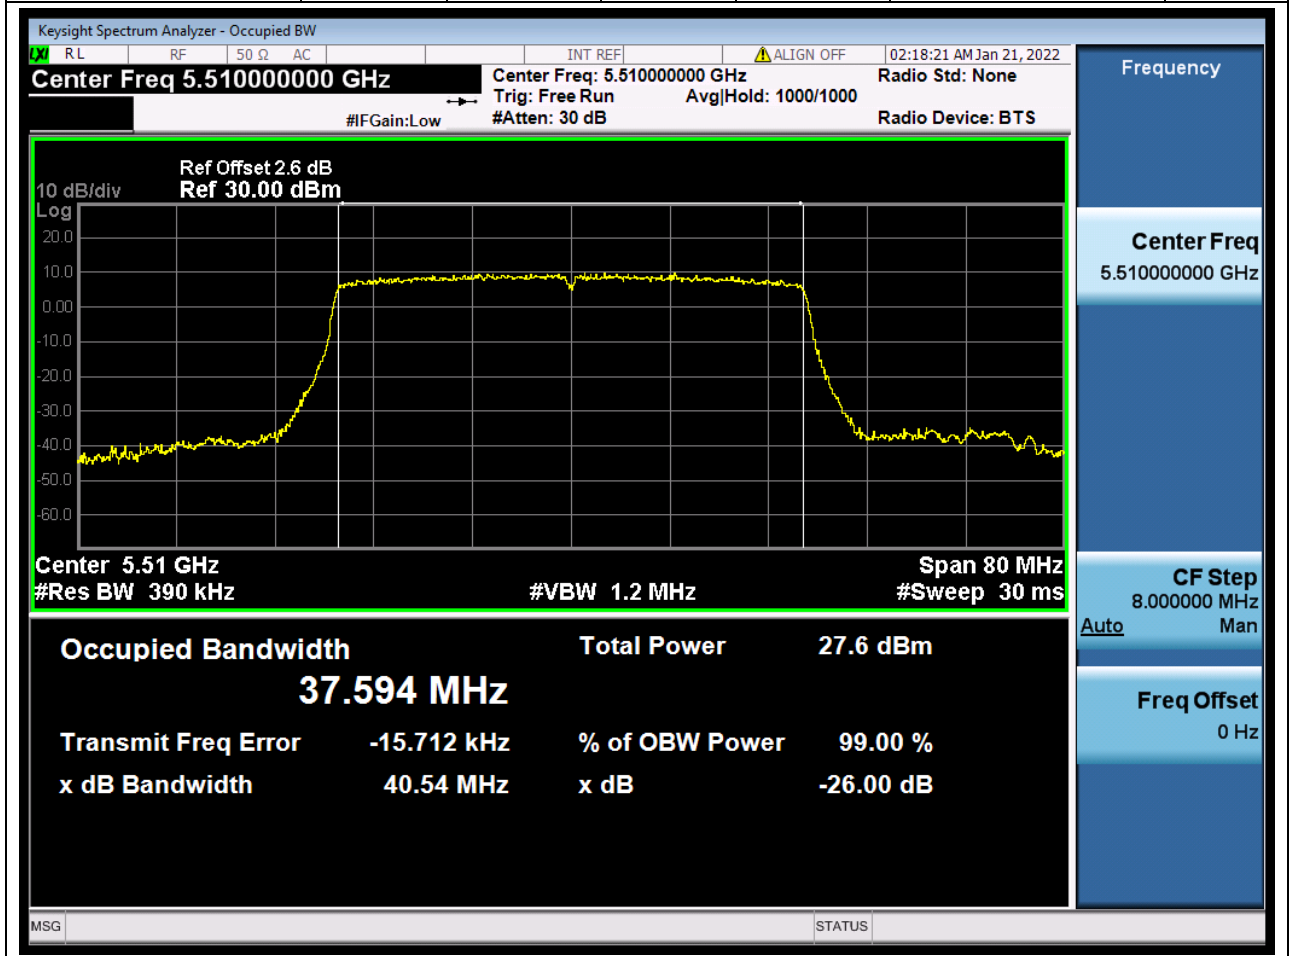

61. 802.11ax_40M_U-NII-2C_L

61.1. A.2-26dB Bandwidth(NTNV)

Center Frequency (MHz)	XdB Down	RBW (MHz)	Detector	Limit (MHz)	XdB BandWidth (MHz)	Verdict
5510	26	0.39	Peak	0	40.541499	Unknow