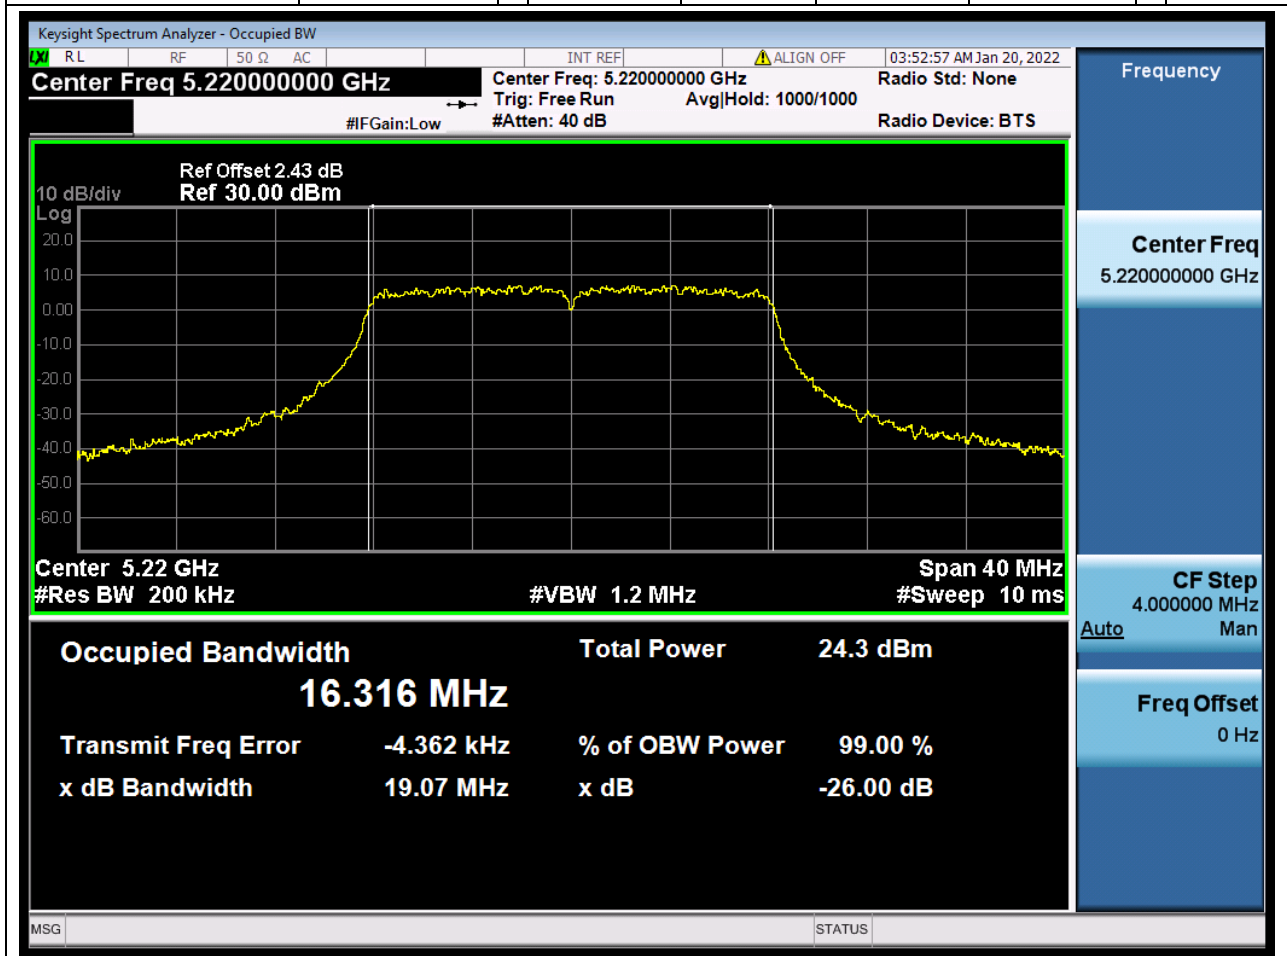

2. 802.11a_20M_U-NII-1_M

2.1. A.2.2-99% Bandwidth(NTNV)

Center Frequency (MHz)	OBW Power (%)	RBW (MHz)	Detector	Limit (MHz)	OBW (MHz)	Verdict
5220	99	0.2	Peak	0	16.316142	Unknow