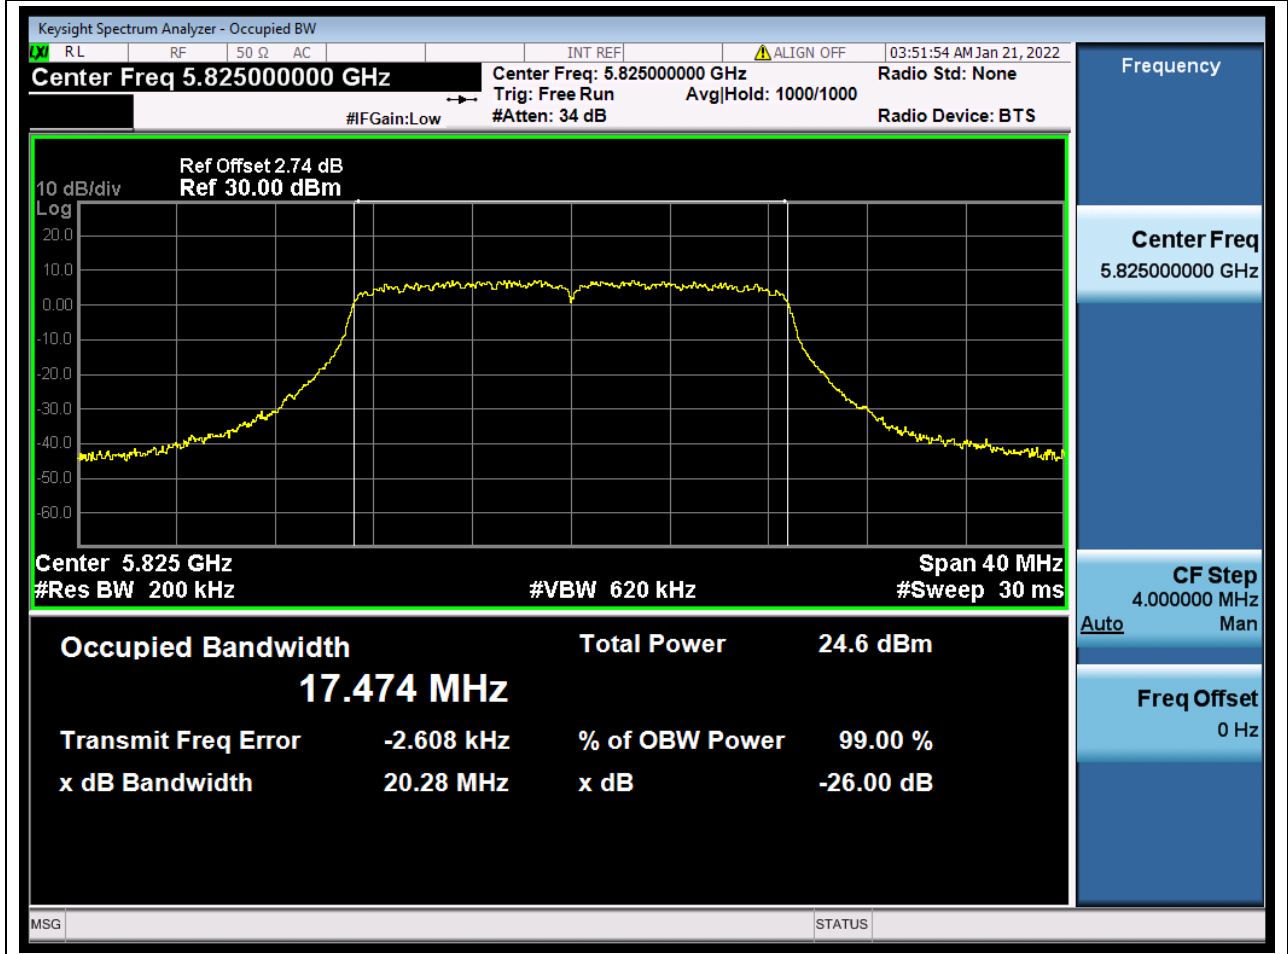

71. 802.11n_20M_U-NII-3_H

71.1. A.2-26dB Bandwidth(NTNV)

Center Frequency (MHz)	XdB Down	RBW (MHz)	Detector	Limit (MHz)	XdB BandWidth (MHz)	Verdict
5825	26	0.2	Peak	0	20.278786	Unknow