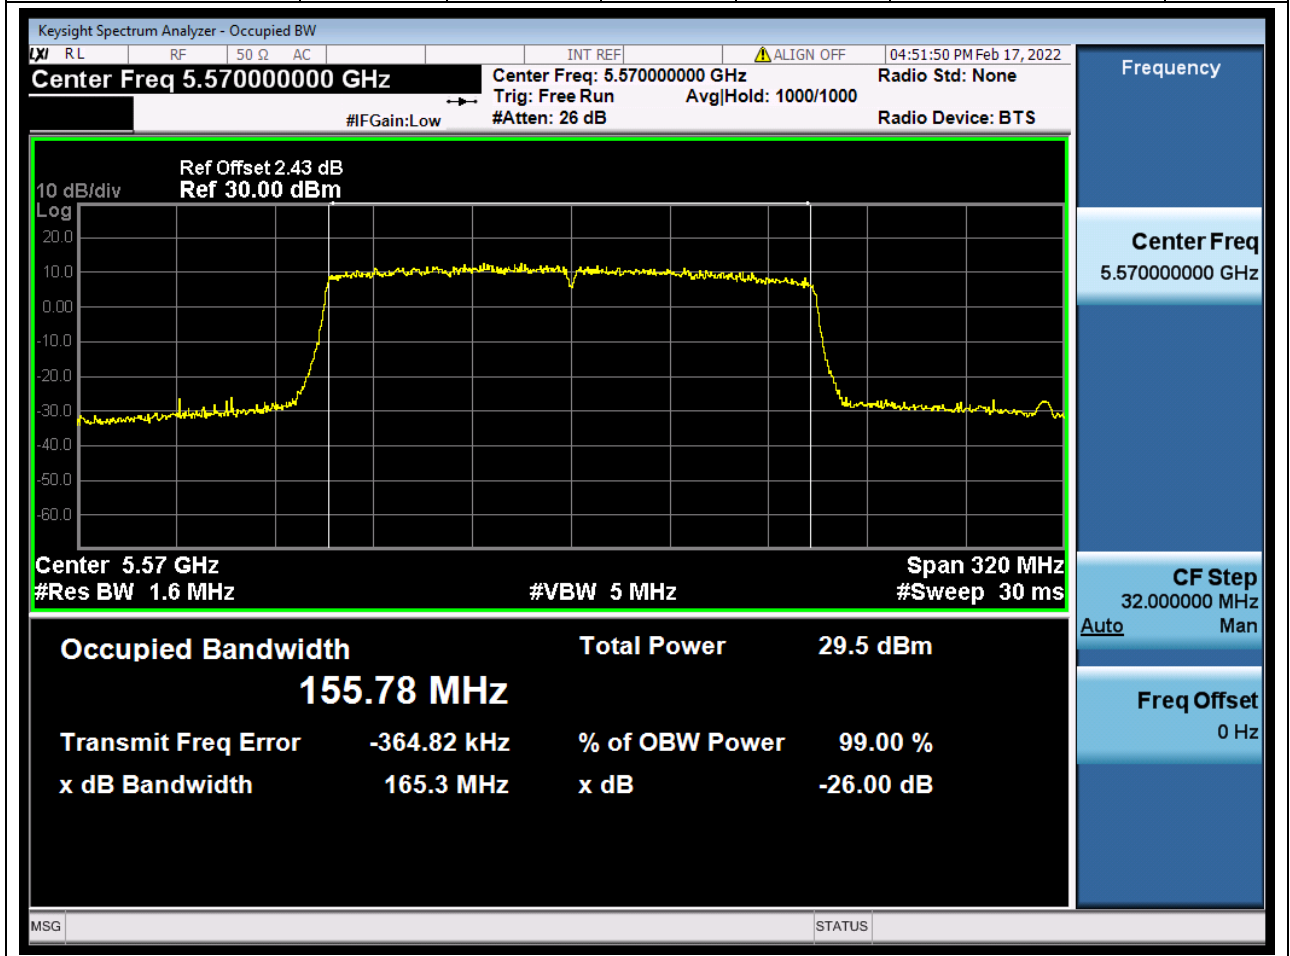

89. 802.11ax_160M_U-NII-2C_M

89.1. A.2-26dB Bandwidth(NTNV)

Center Frequency (MHz)	XdB Down	RBW (MHz)	Detector	Limit (MHz)	XdB BandWidth (MHz)	Verdict
5570	26	1.6	Peak	0	165.283269	Unknow