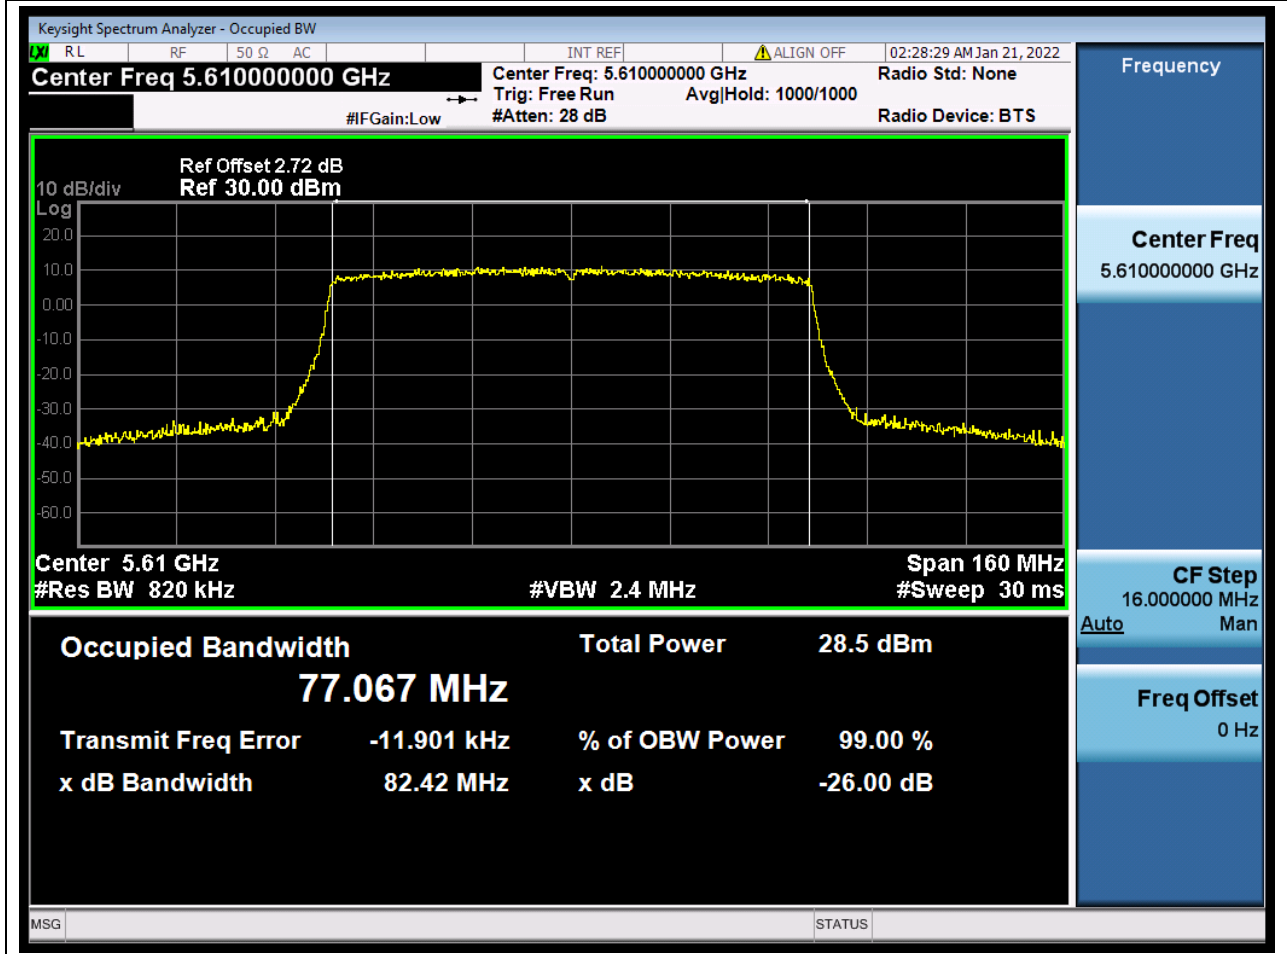

65. 802.11ax_80M_U-NII-2C_M

65.1. A.2-26dB Bandwidth(NTNV)

Center Frequency (MHz)	XdB Down	RBW (MHz)	Detector	Limit (MHz)	XdB BandWidth (MHz)	Verdict
5610	26	0.82	Peak	0	82.416841	Unknow