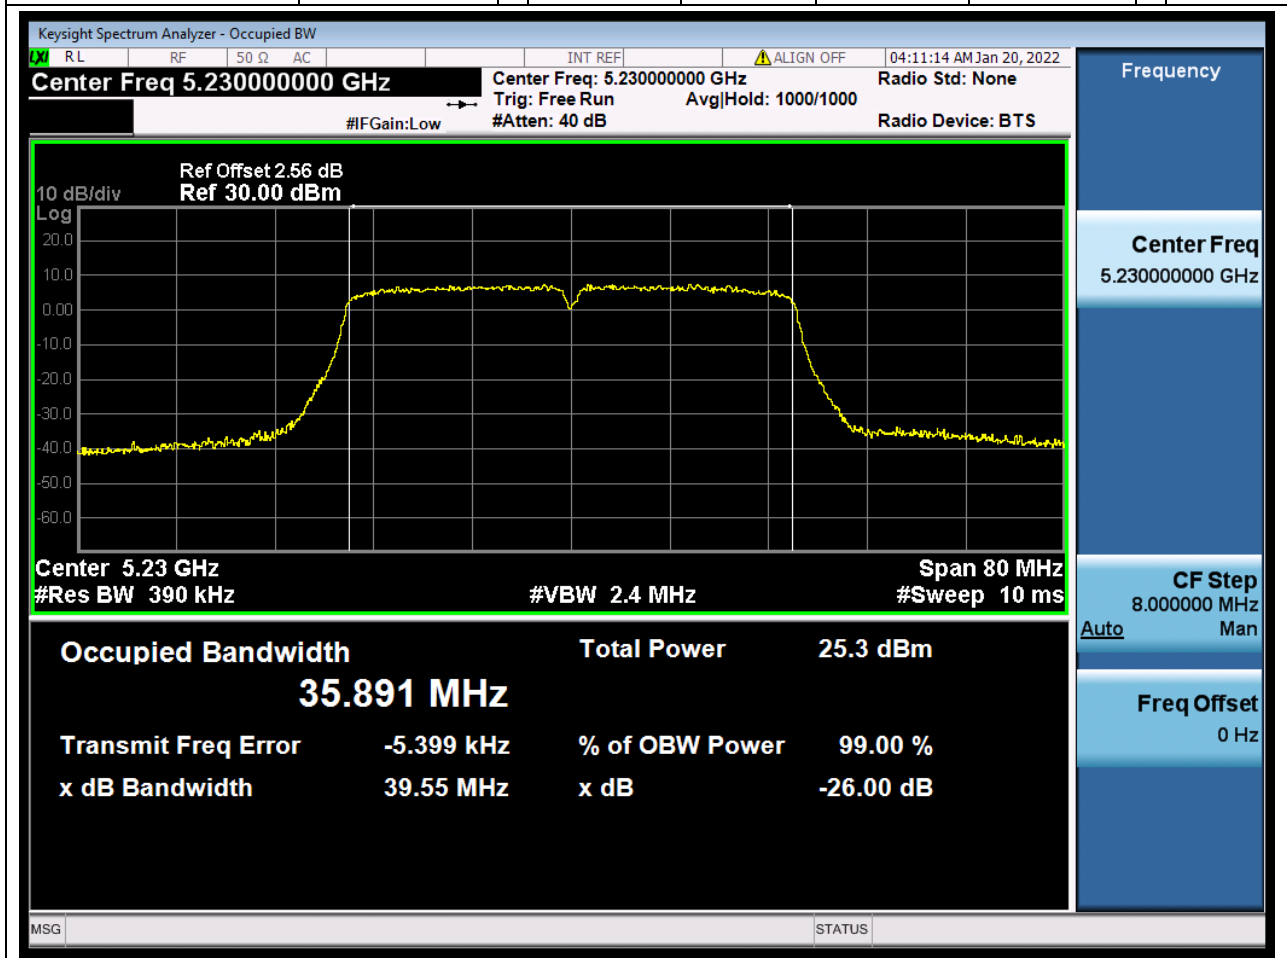

8. 802.11n_40M_U-NII-1_H

8.1. A.2.2-99% Bandwidth(NTNV)

Center Frequency (MHz)	OBW Power (%)	RBW (MHz)	Detector	Limit (MHz)	OBW (MHz)	Verdict
5230	99	0.39	Peak	0	35.890852	Unknown