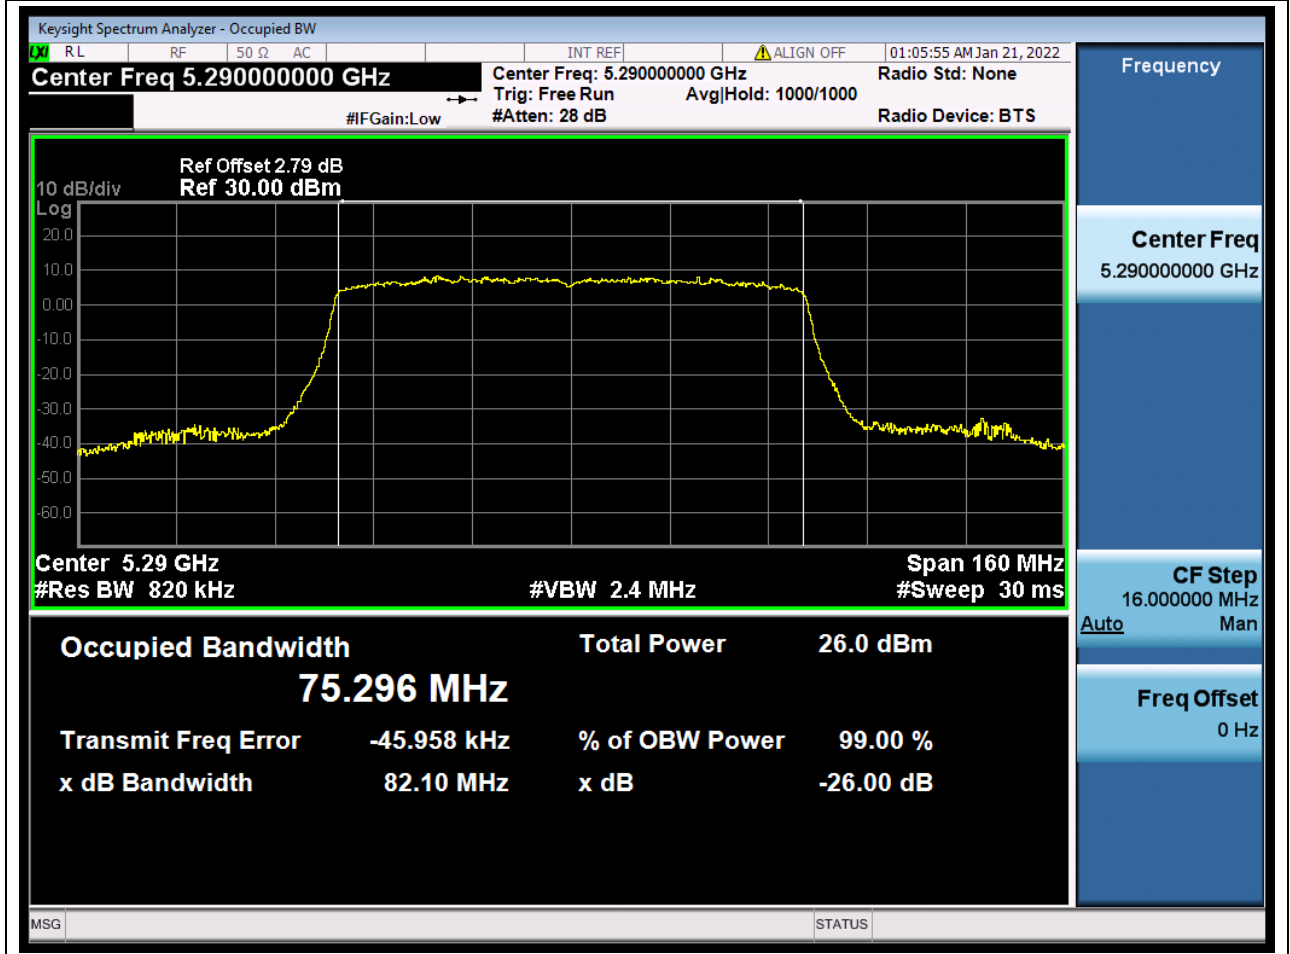

34. 802.11ac_80M_U-NII-2A_M

34.1. A.2-26dB Bandwidth(NTNV)

Center Frequency (MHz)	XdB Down	RBW (MHz)	Detector	Limit (MHz)	XdB BandWidth (MHz)	Verdict
5290	26	0.82	Peak	0	82.104129	Unknow