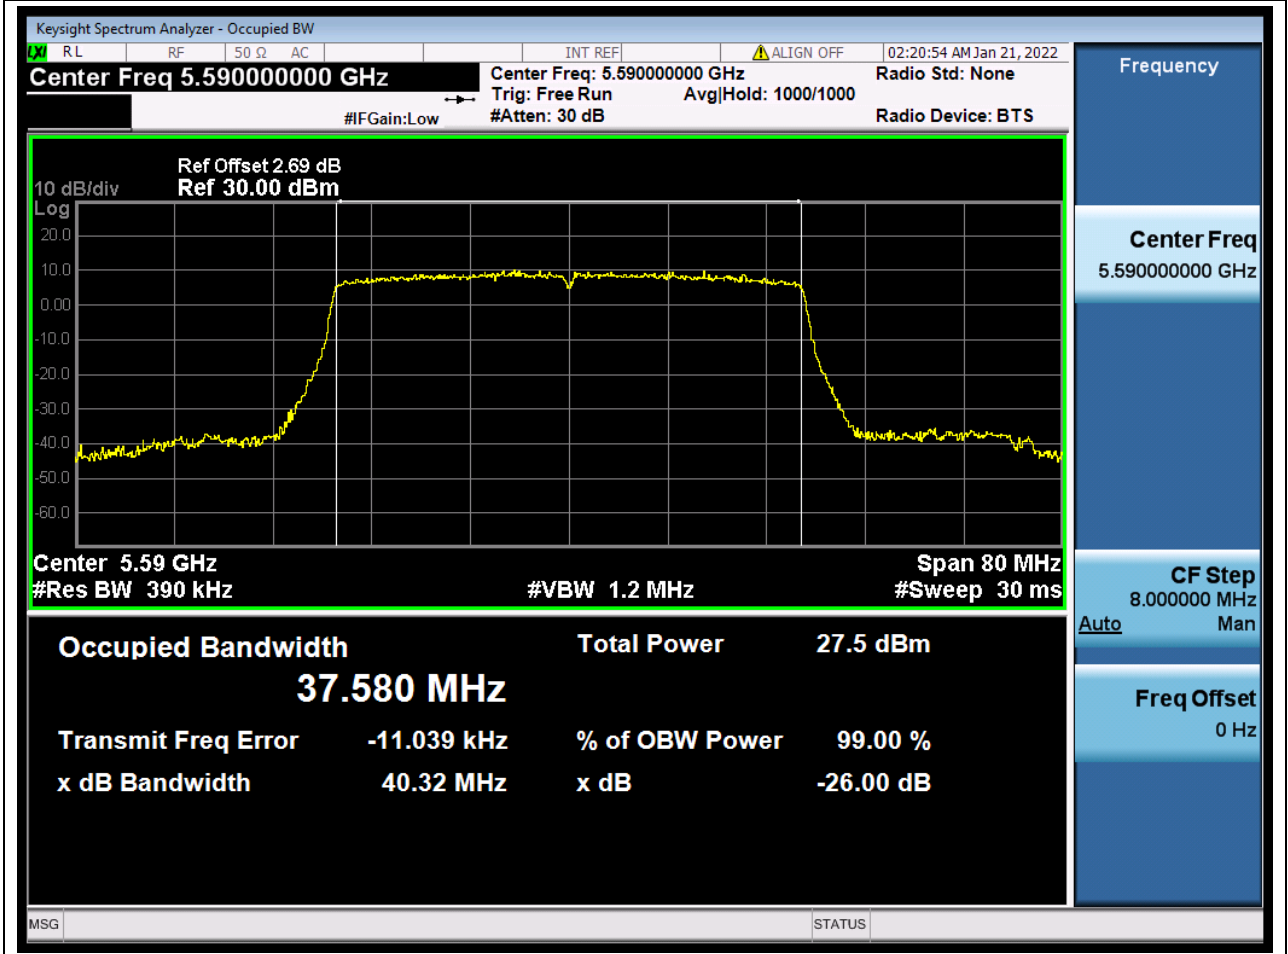

62. 802.11ax_40M_U-NII-2C_M

62.1. A.2-26dB Bandwidth(NTNV)

Center Frequency (MHz)	XdB Down	RBW (MHz)	Detector	Limit (MHz)	XdB BandWidth (MHz)	Verdict
5590	26	0.39	Peak	0	40.32213	Unknow