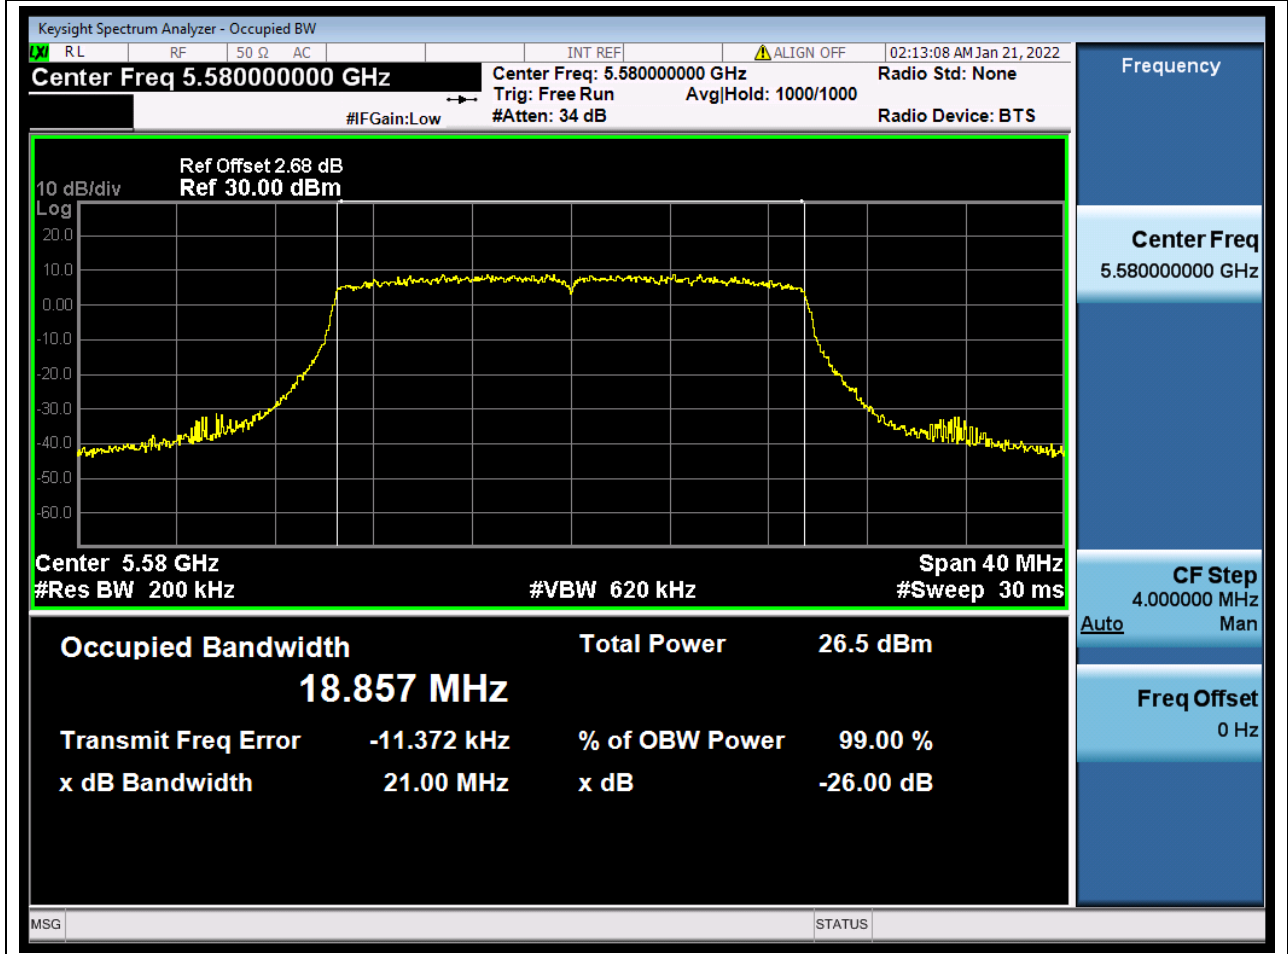

59. 802.11ax_20M_U-NII-2C_M

59.1. A.2-26dB Bandwidth(NTNV)

Center Frequency (MHz)	XdB Down	RBW (MHz)	Detector	Limit (MHz)	XdB BandWidth (MHz)	Verdict
5580	26	0.2	Peak	0	21.001941	Unknow