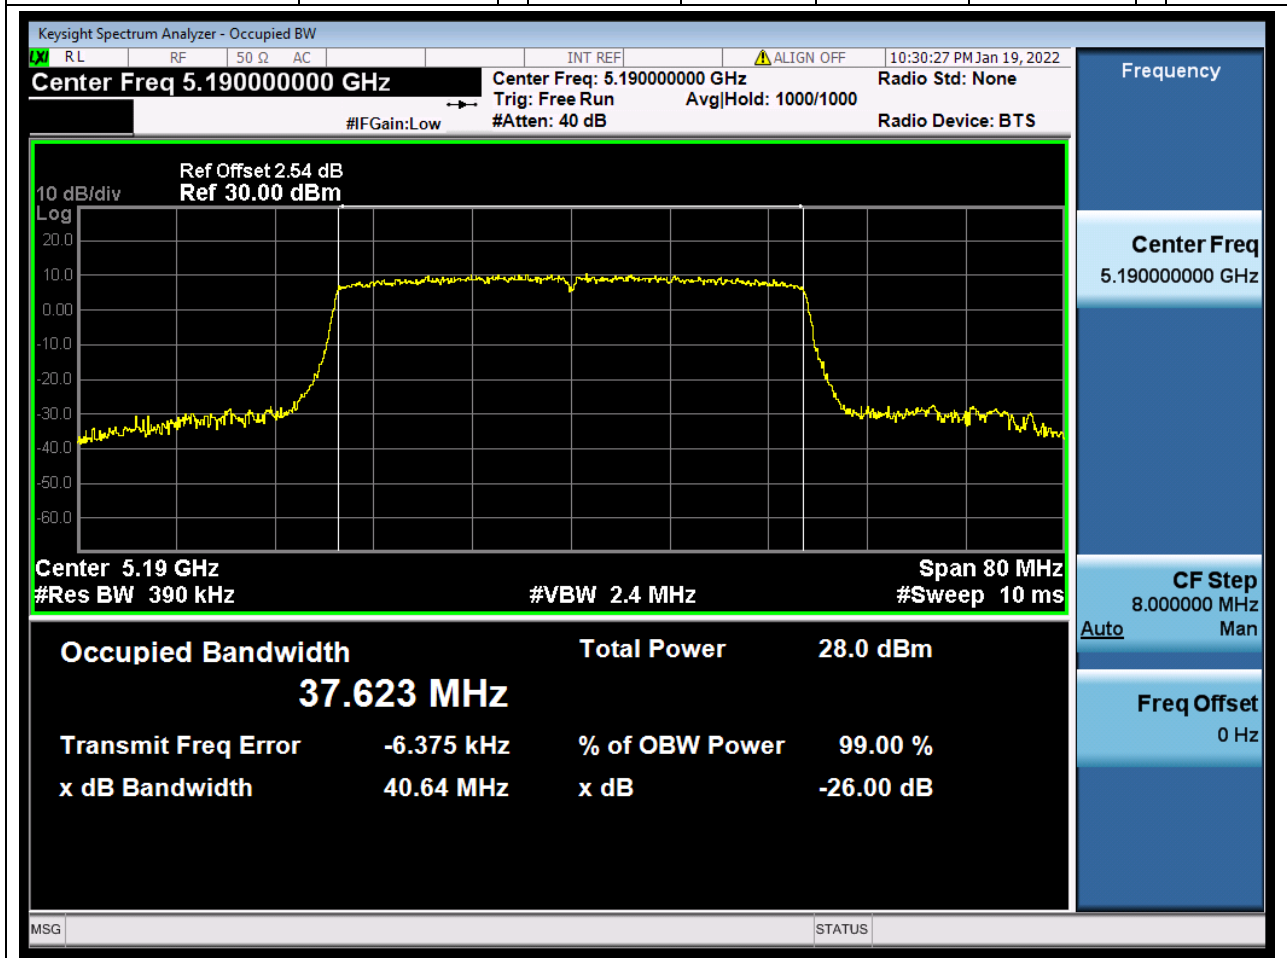

18. 802.11ax_40M_U-NII-1_L

18.1. A.2.2-99% Bandwidth(NTNV)

Center Frequency (MHz)	OBW Power (%)	RBW (MHz)	Detector	Limit (MHz)	OBW (MHz)	Verdict
5190	99	0.39	Peak	0	37.622979	Unknown