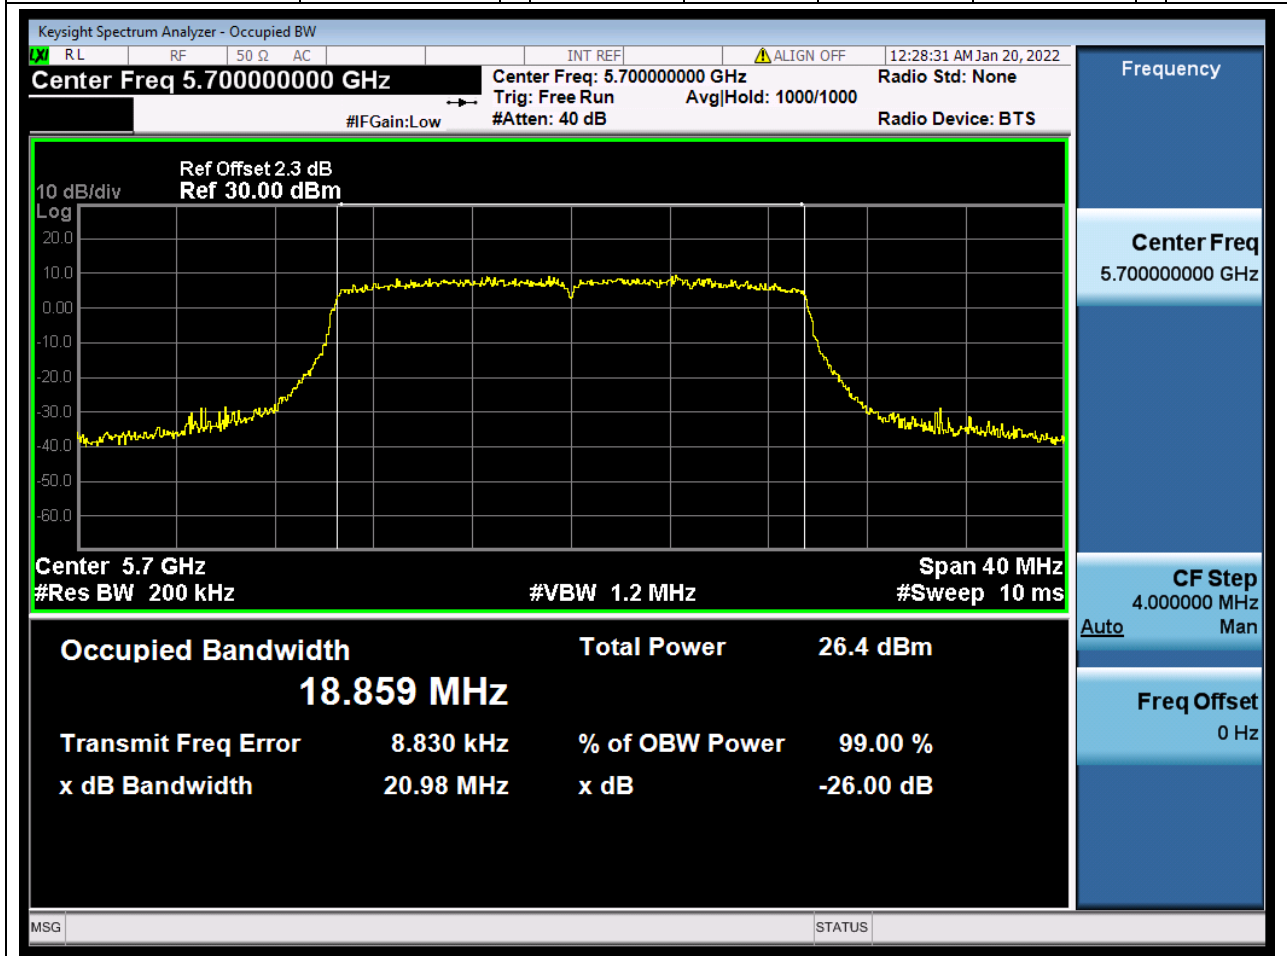

60. 802.11ax_20M_U-NII-2C_H

60.1. A.2.2-99% Bandwidth(NTNV)

Center Frequency (MHz)	OBW Power (%)	RBW (MHz)	Detector	Limit (MHz)	OBW (MHz)	Verdict
5700	99	0.2	Peak	0	18.85882	Unknow