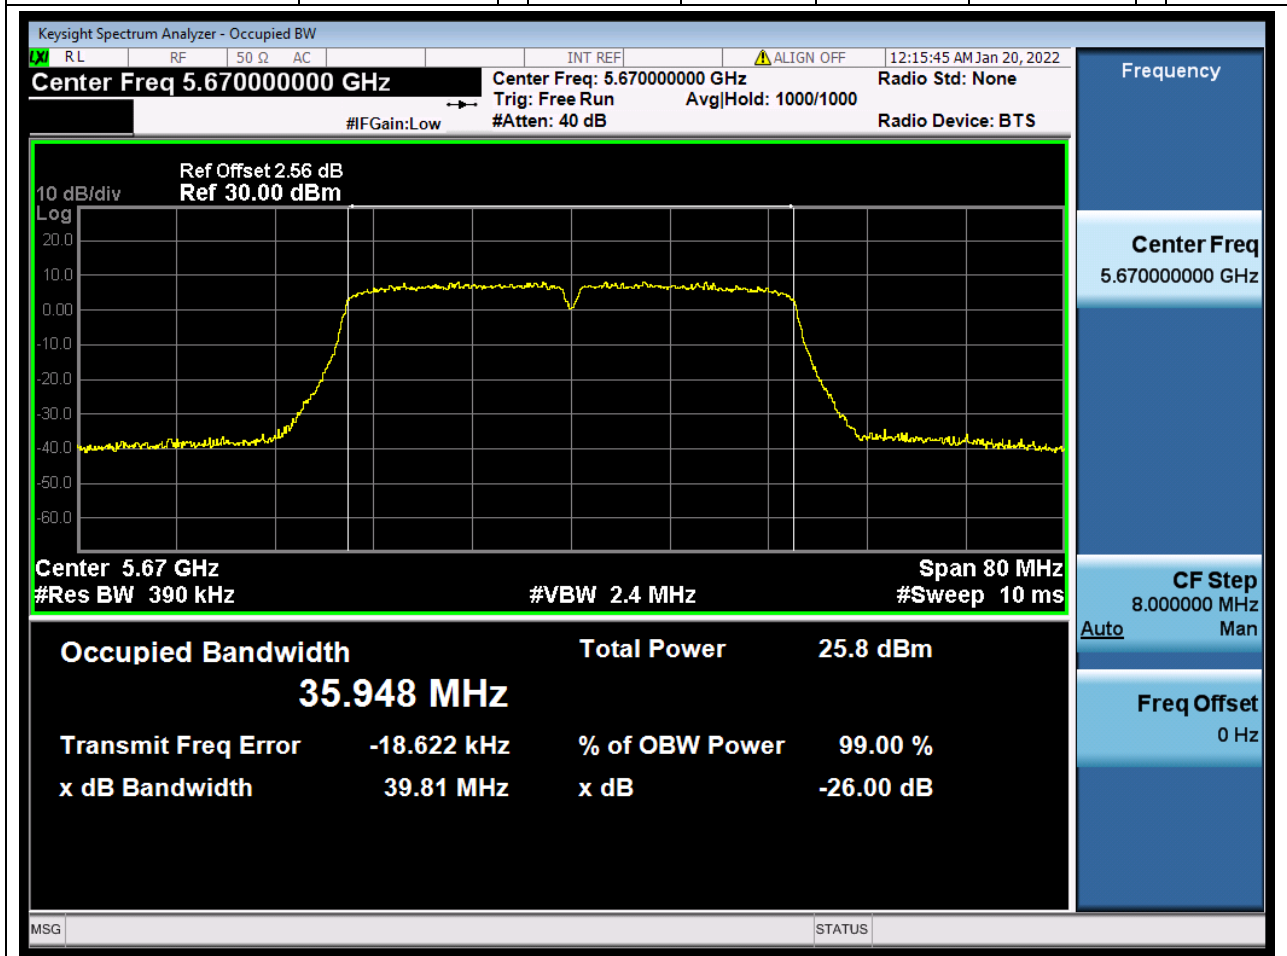

55. 802.11ac_40M_U-NII-2C_H

55.1. A.2.2-99% Bandwidth(NTNV)

Center Frequency (MHz)	OBW Power (%)	RBW (MHz)	Detector	Limit (MHz)	OBW (MHz)	Verdict
5670	99	0.39	Peak	0	35.947909	Unknow