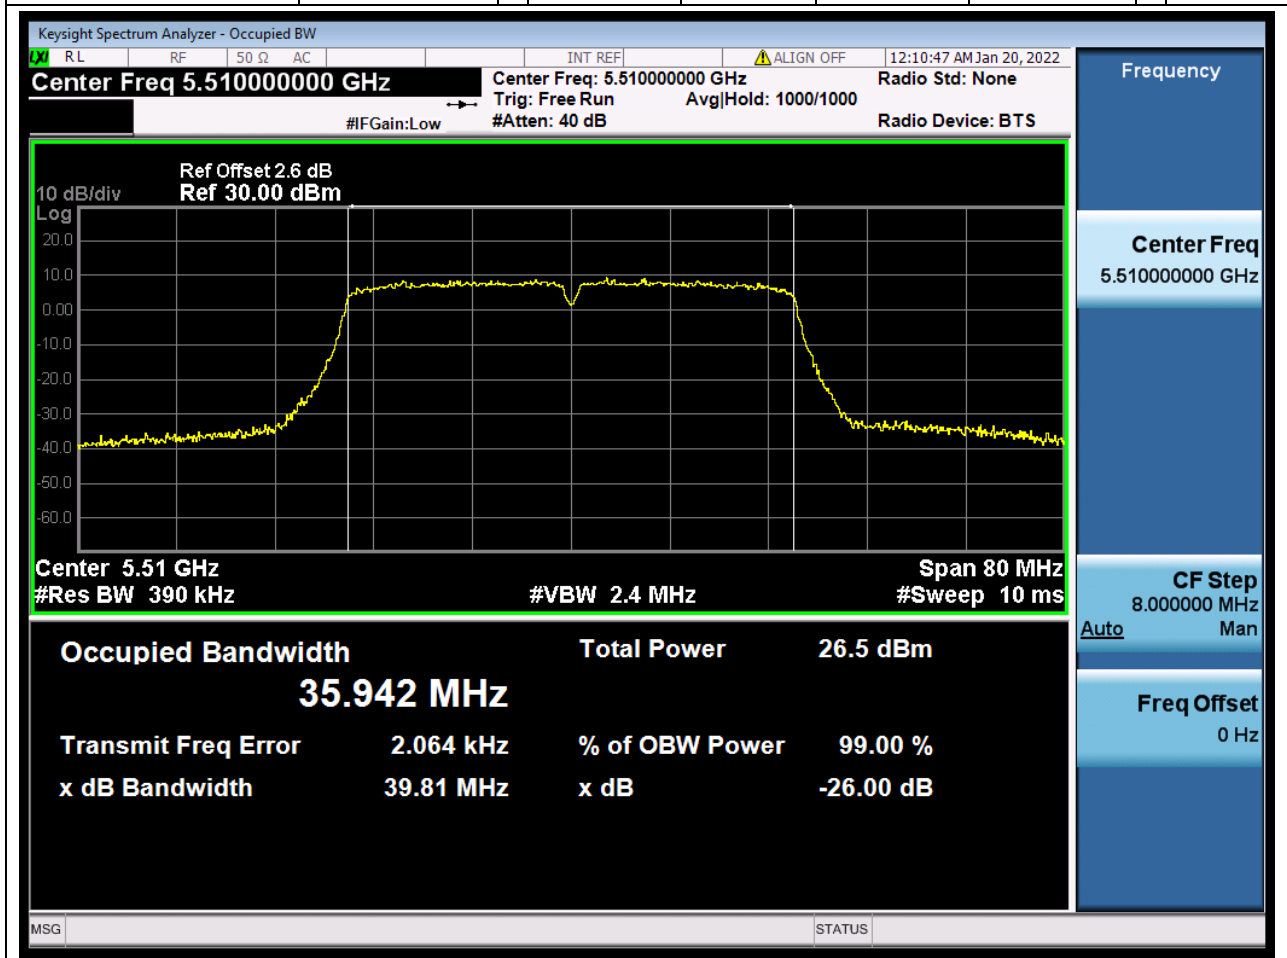

53. 802.11ac_40M_U-NII-2C_L

53.1. A.2.2-99% Bandwidth(NTNV)

Center Frequency (MHz)	OBW Power (%)	RBW (MHz)	Detector	Limit (MHz)	OBW (MHz)	Verdict
5510	99	0.39	Peak	0	35.941644	Unknow