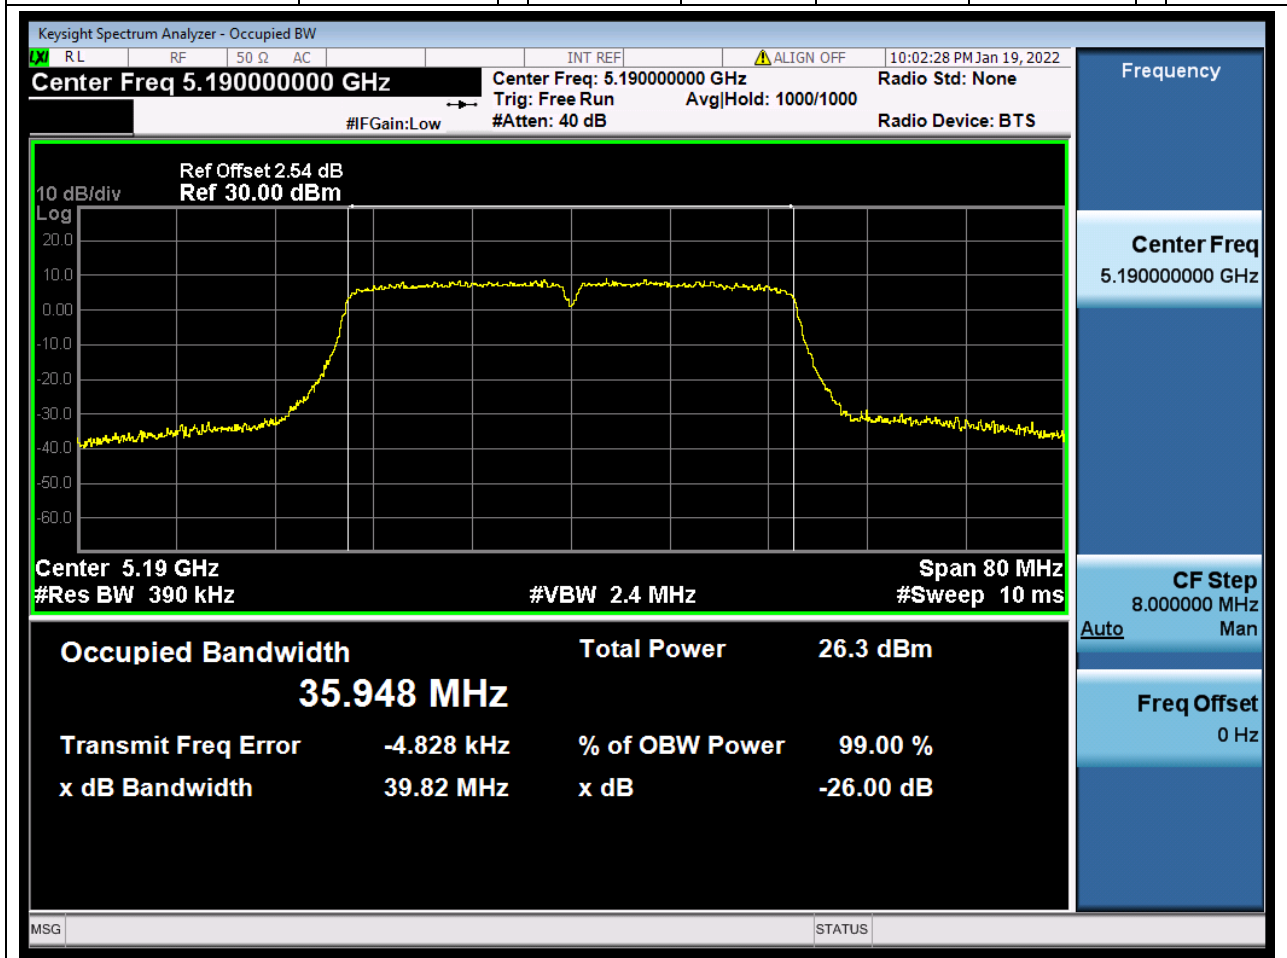

12. 802.11ac_40M_U-NII-1_L

12.1. A.2.2-99% Bandwidth(NTNV)

Center Frequency (MHz)	OBW Power (%)	RBW (MHz)	Detector	Limit (MHz)	OBW (MHz)	Verdict
5190	99	0.39	Peak	0	35.947563	Unknown