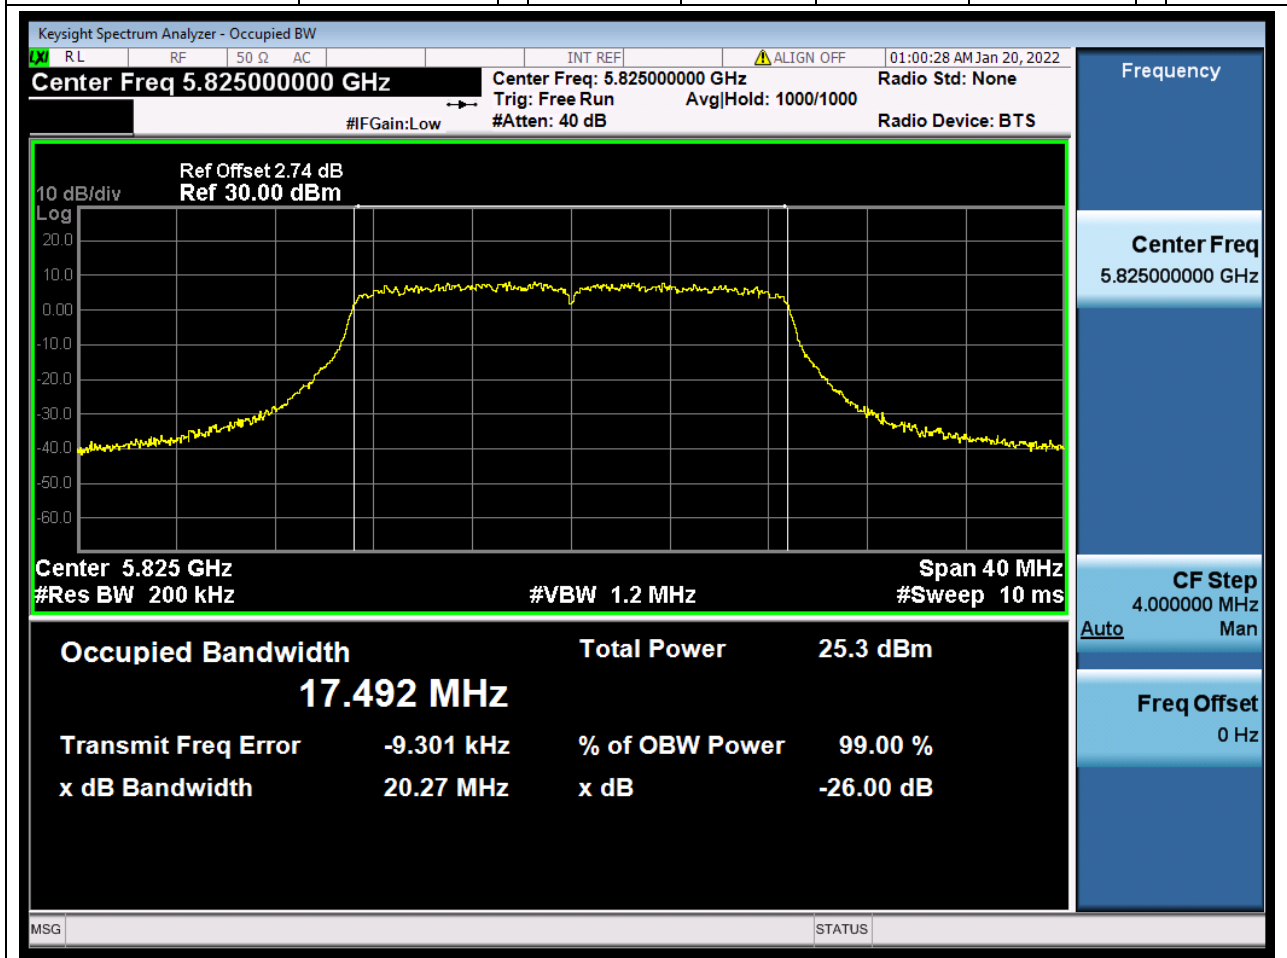

71. 802.11n_20M_U-NII-3_H

71.1. A.2.2-99% Bandwidth(NTNV)

Center Frequency (MHz)	OBW Power (%)	RBW (MHz)	Detector	Limit (MHz)	OBW (MHz)	Verdict
5825	99	0.2	Peak	0	17.492396	Unknow