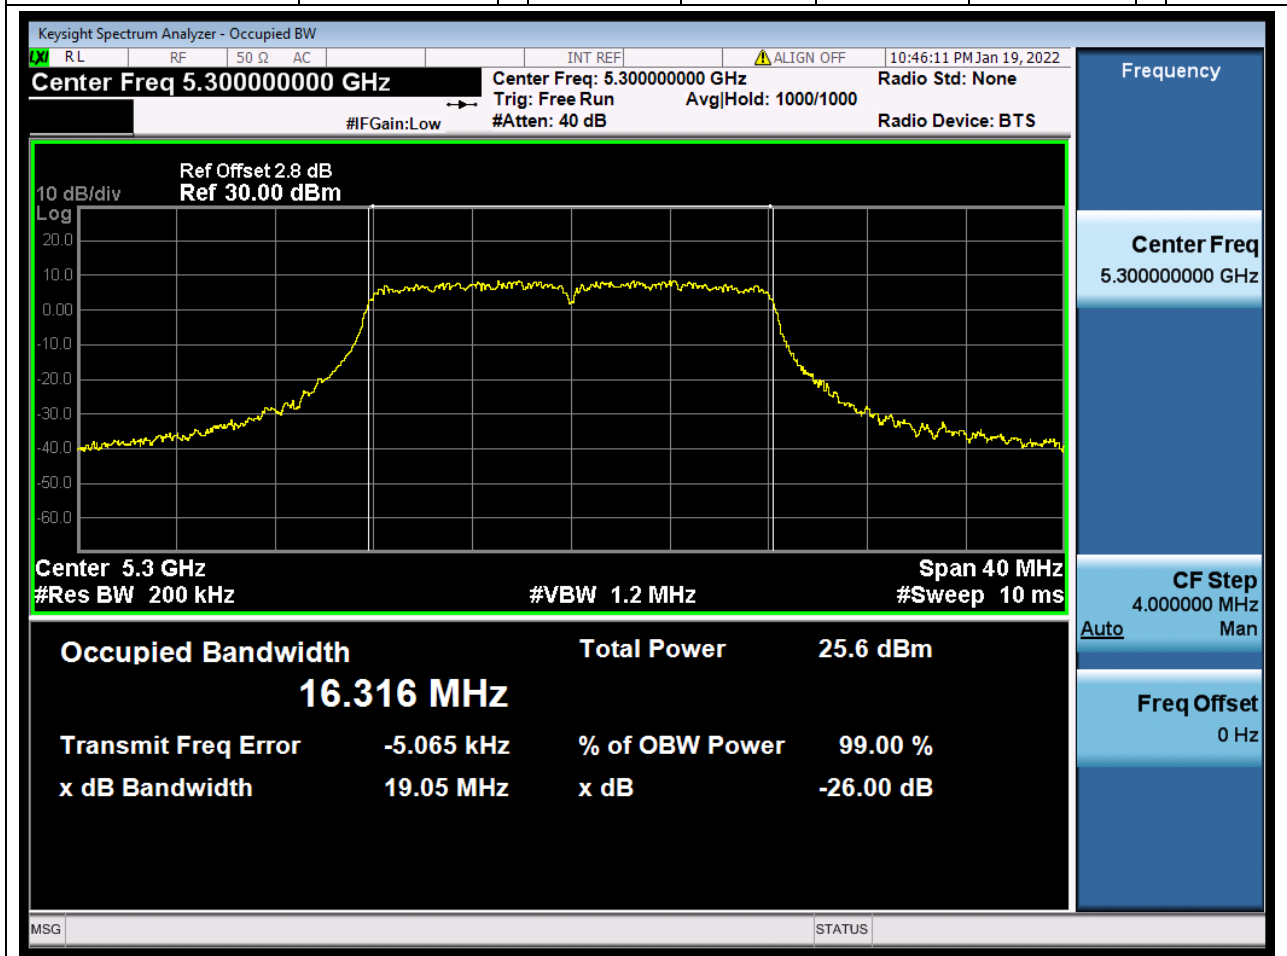

22. 802.11a_20M_U-NII-2A_M

22.1. A.2.2-99% Bandwidth(NTNV)

Center Frequency (MHz)	OBW Power (%)	RBW (MHz)	Detector	Limit (MHz)	OBW (MHz)	Verdict
5300	99	0.2	Peak	0	16.315987	Unknow