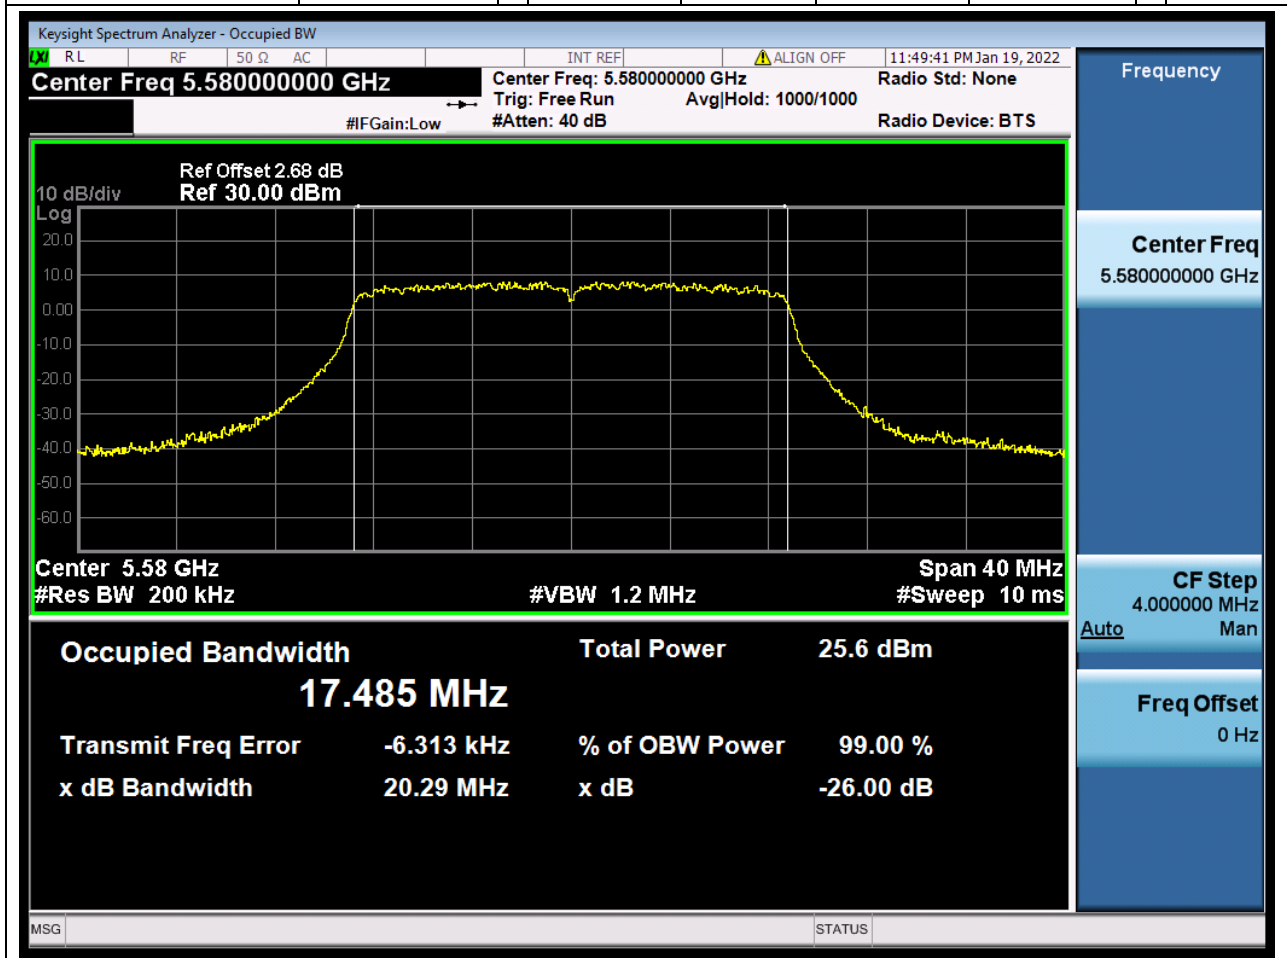

45. 802.11n_20M_U-NII-2C_M

45.1. A.2.2-99% Bandwidth(NTNV)

Center Frequency (MHz)	OBW Power (%)	RBW (MHz)	Detector	Limit (MHz)	OBW (MHz)	Verdict
5580	99	0.2	Peak	0	17.485493	Unknow