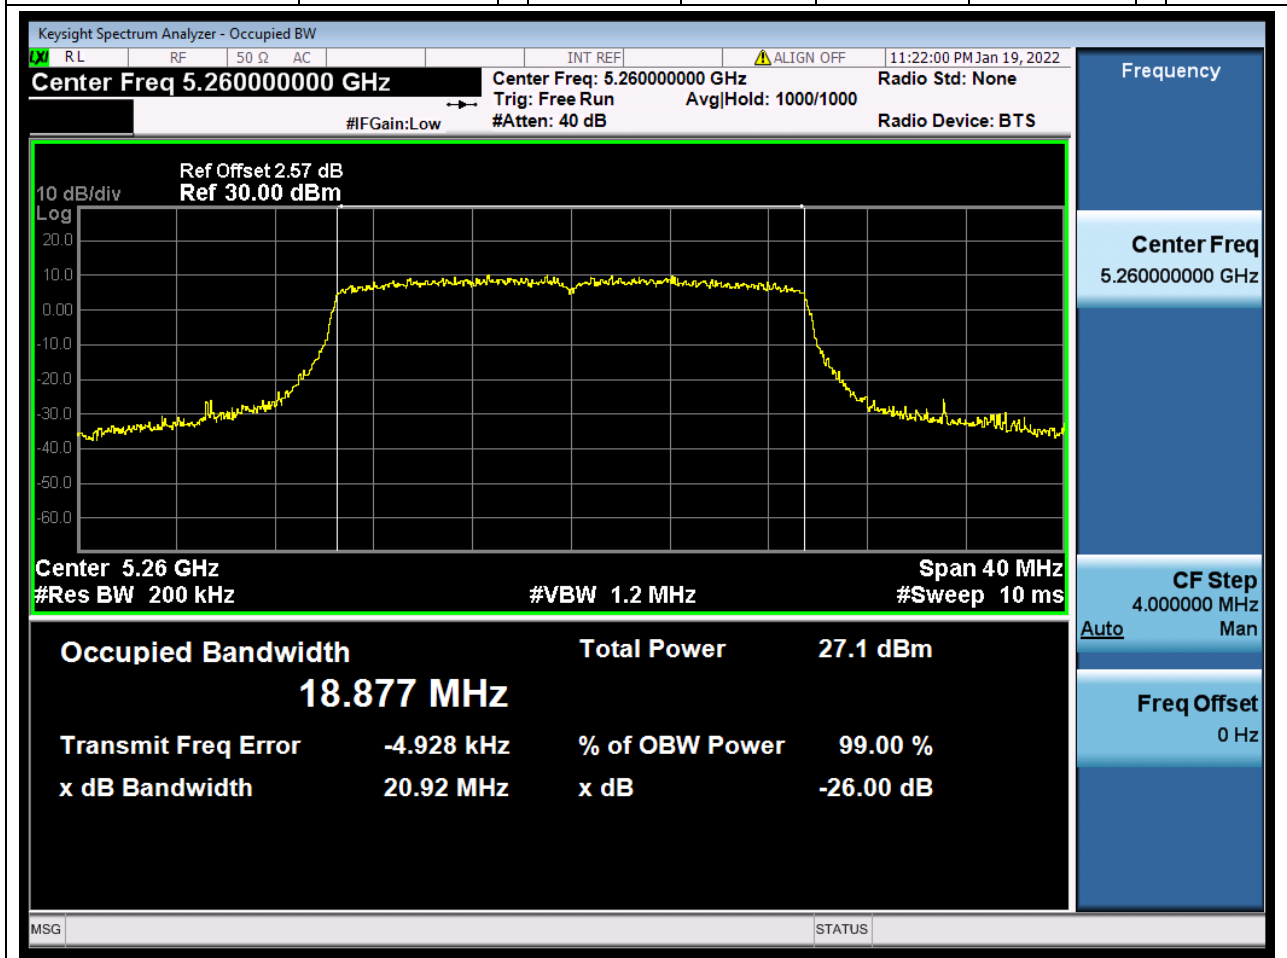

35. 802.11ax_20M_U-NII-2A_L

35.1. A.2.2-99% Bandwidth(NTNV)

Center Frequency (MHz)	OBW Power (%)	RBW (MHz)	Detector	Limit (MHz)	OBW (MHz)	Verdict
5260	99	0.2	Peak	0	18.876743	Unknow