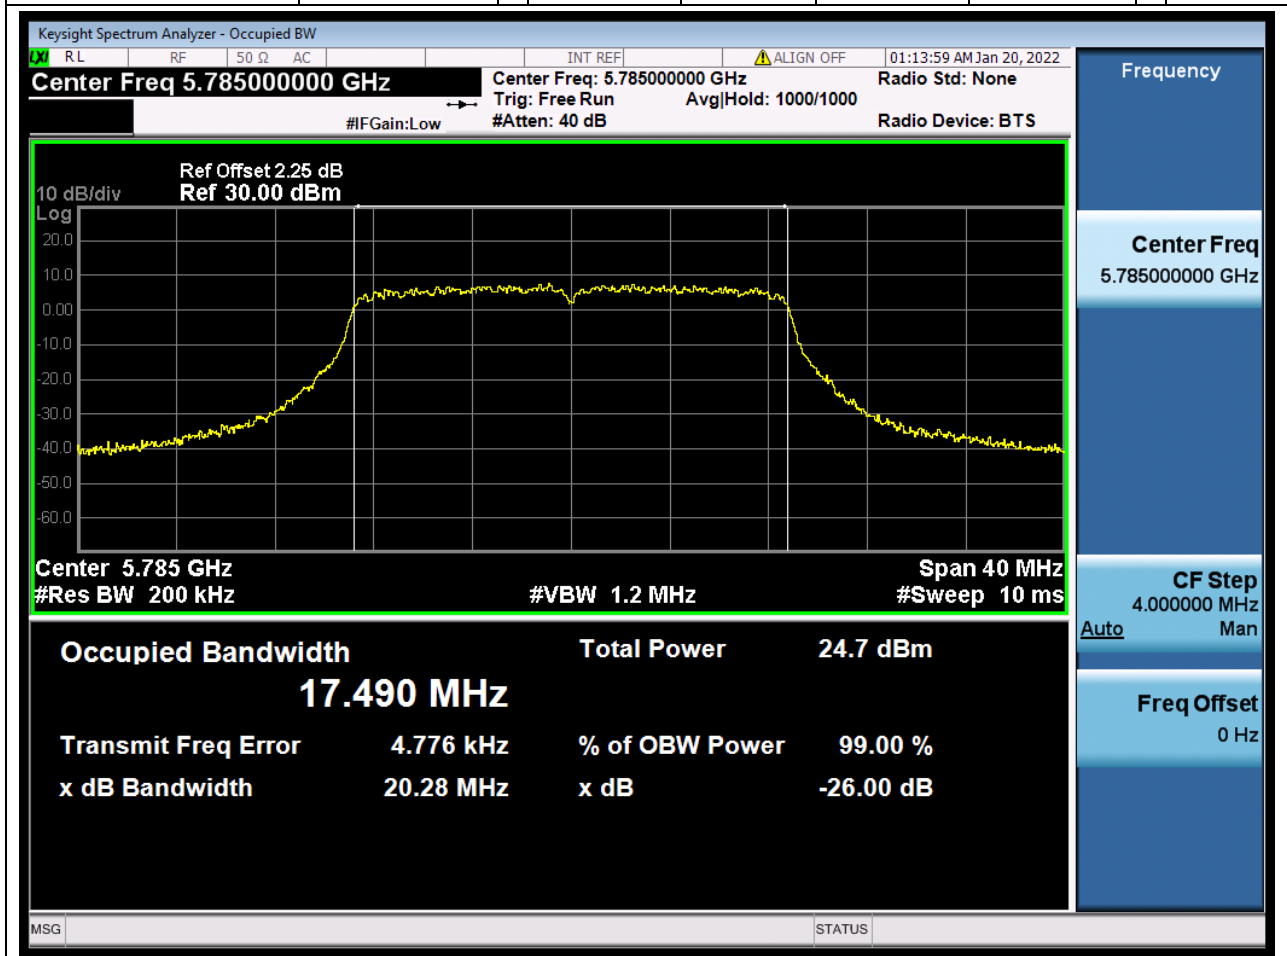

75. 802.11ac_20M_U-NII-3_M

75.1. A.2.2-99% Bandwidth(NTNV)

Center Frequency (MHz)	OBW Power (%)	RBW (MHz)	Detector	Limit (MHz)	OBW (MHz)	Verdict
5785	99	0.2	Peak	0	17.490056	Unknown