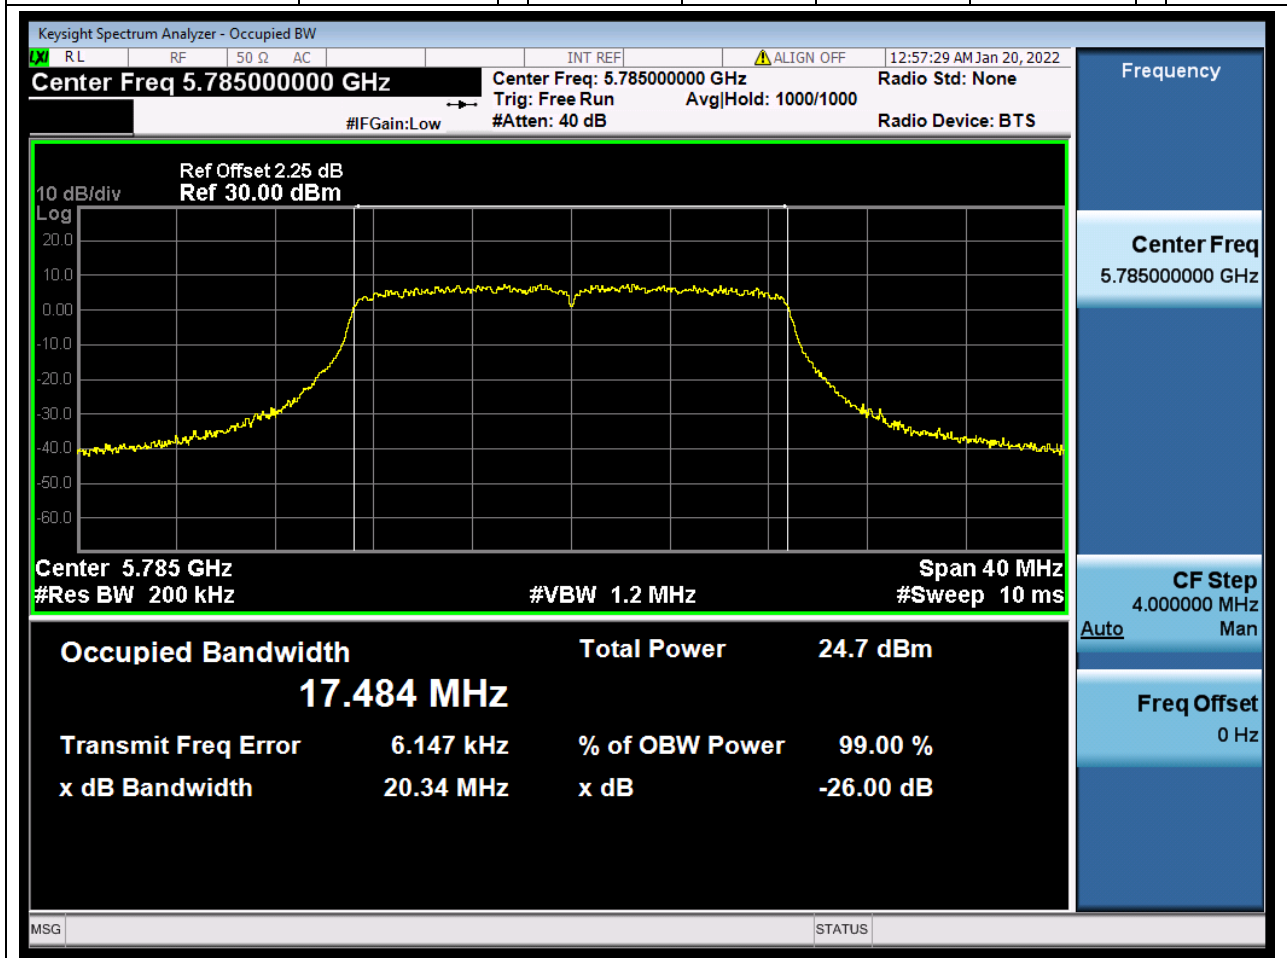

70. 802.11n_20M_U-NII-3_M

70.1. A.2.2-99% Bandwidth(NTNV)

Center Frequency (MHz)	OBW Power (%)	RBW (MHz)	Detector	Limit (MHz)	OBW (MHz)	Verdict
5785	99	0.2	Peak	0	17.484113	Unknown