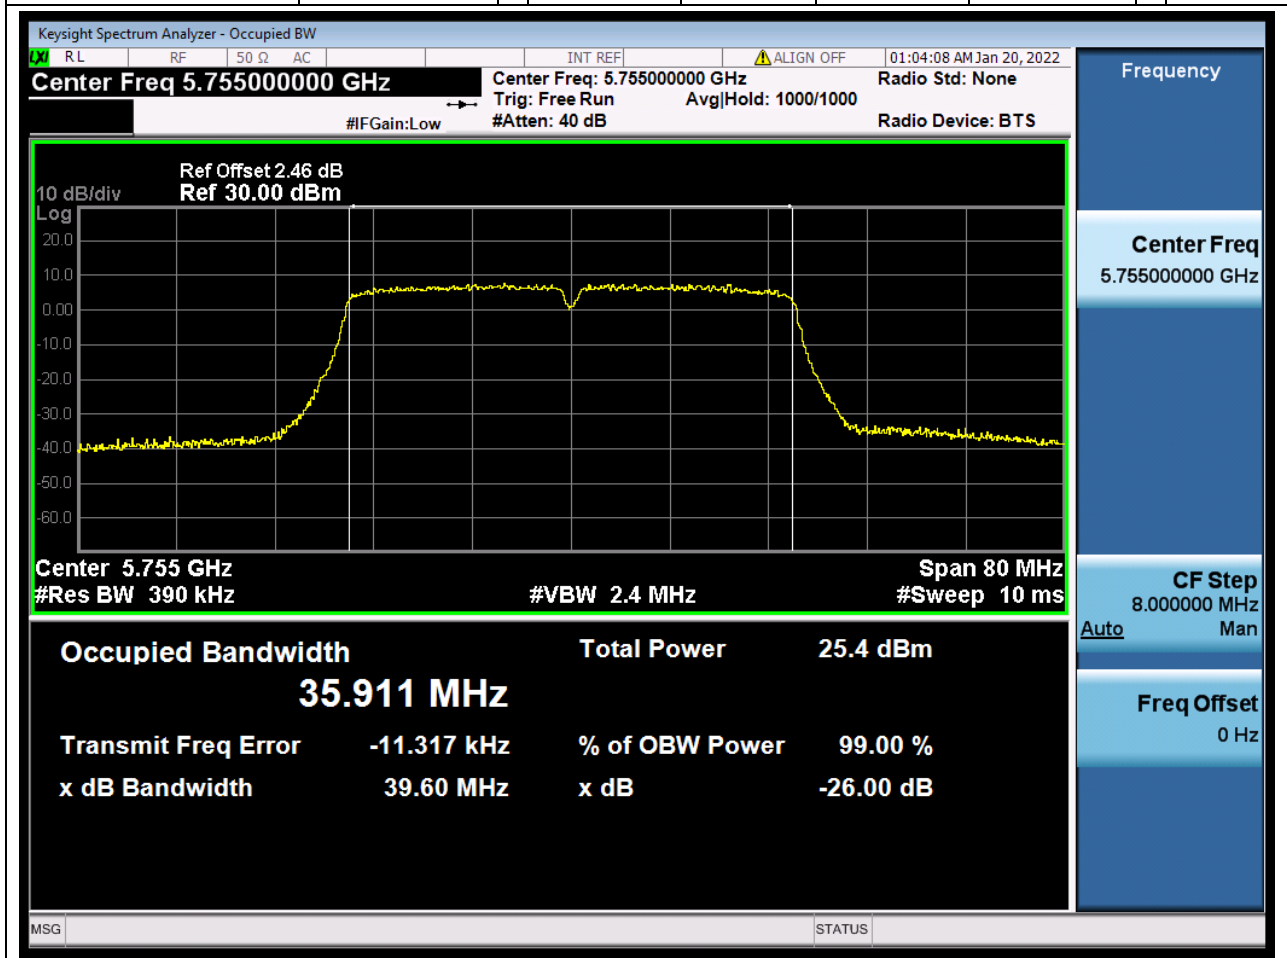

72. 802.11n_40M_U-NII-3_L

72.1. A.2.2-99% Bandwidth(NTNV)

Center Frequency (MHz)	OBW Power (%)	RBW (MHz)	Detector	Limit (MHz)	OBW (MHz)	Verdict
5755	99	0.39	Peak	0	35.910877	Unknown