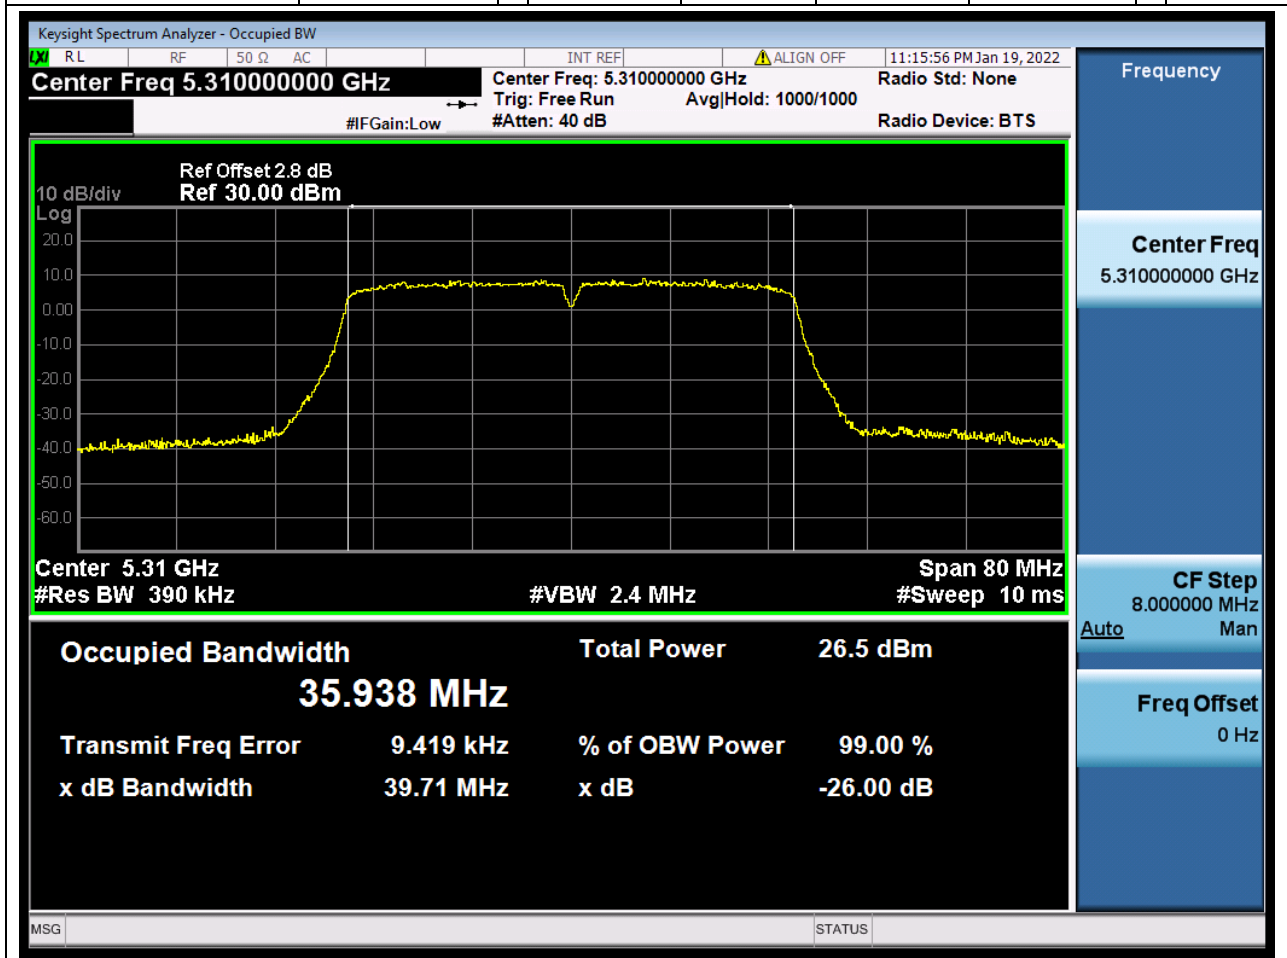

33. 802.11ac_40M_U-NII-2A_H

33.1. A.2.2-99% Bandwidth(NTNV)

Center Frequency (MHz)	OBW Power (%)	RBW (MHz)	Detector	Limit (MHz)	OBW (MHz)	Verdict
5310	99	0.39	Peak	0	35.938216	Unknow