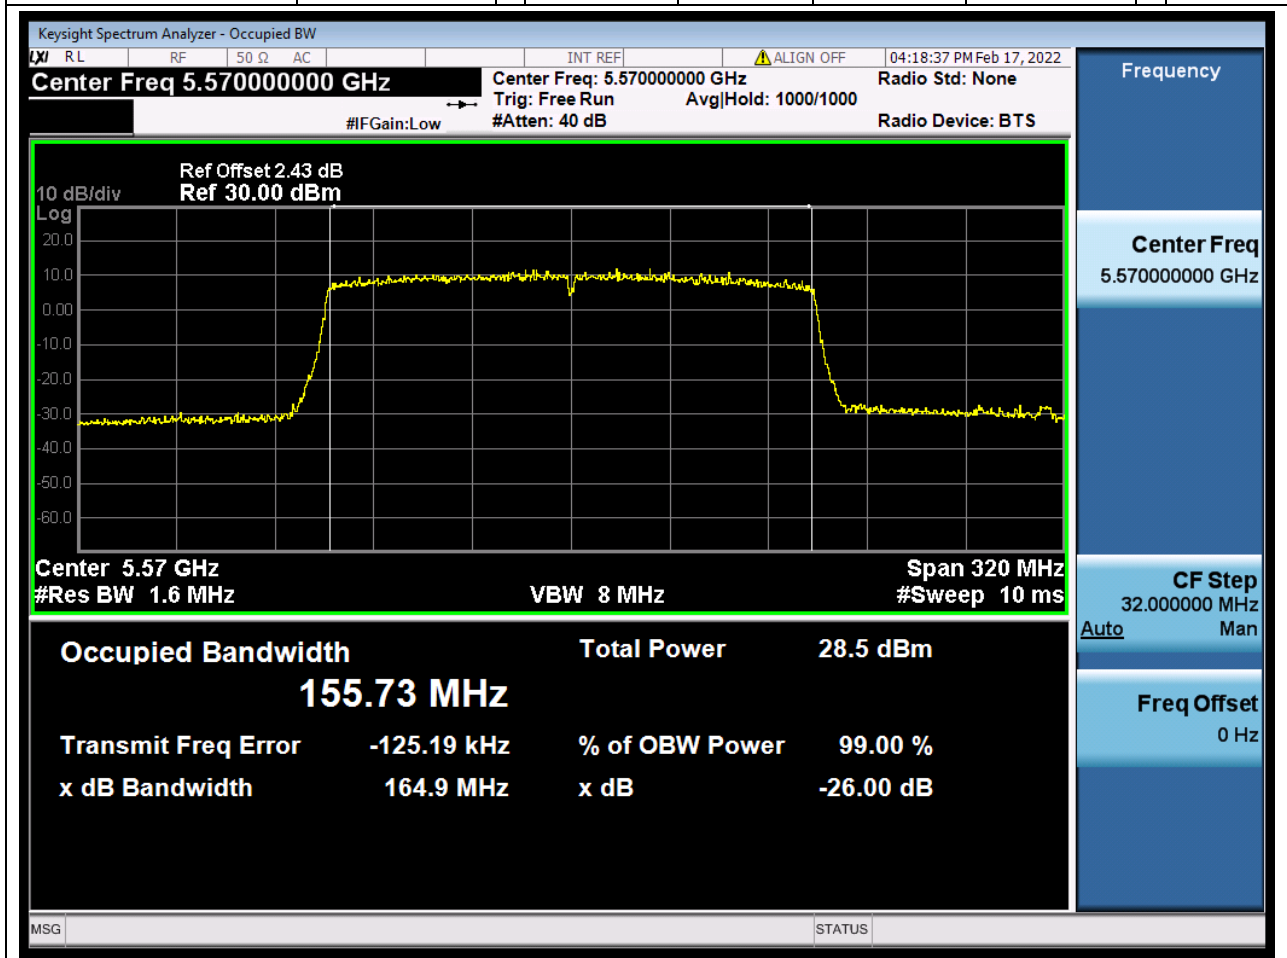

89. 802.11ax_160M_U-NII-2C_M

89.1. A.2.2-99% Bandwidth(NTNV)

Center Frequency (MHz)	OBW Power (%)	RBW (MHz)	Detector	Limit (MHz)	OBW (MHz)	Verdict
5570	99	1.6	Peak	0	155.728942	Unknow