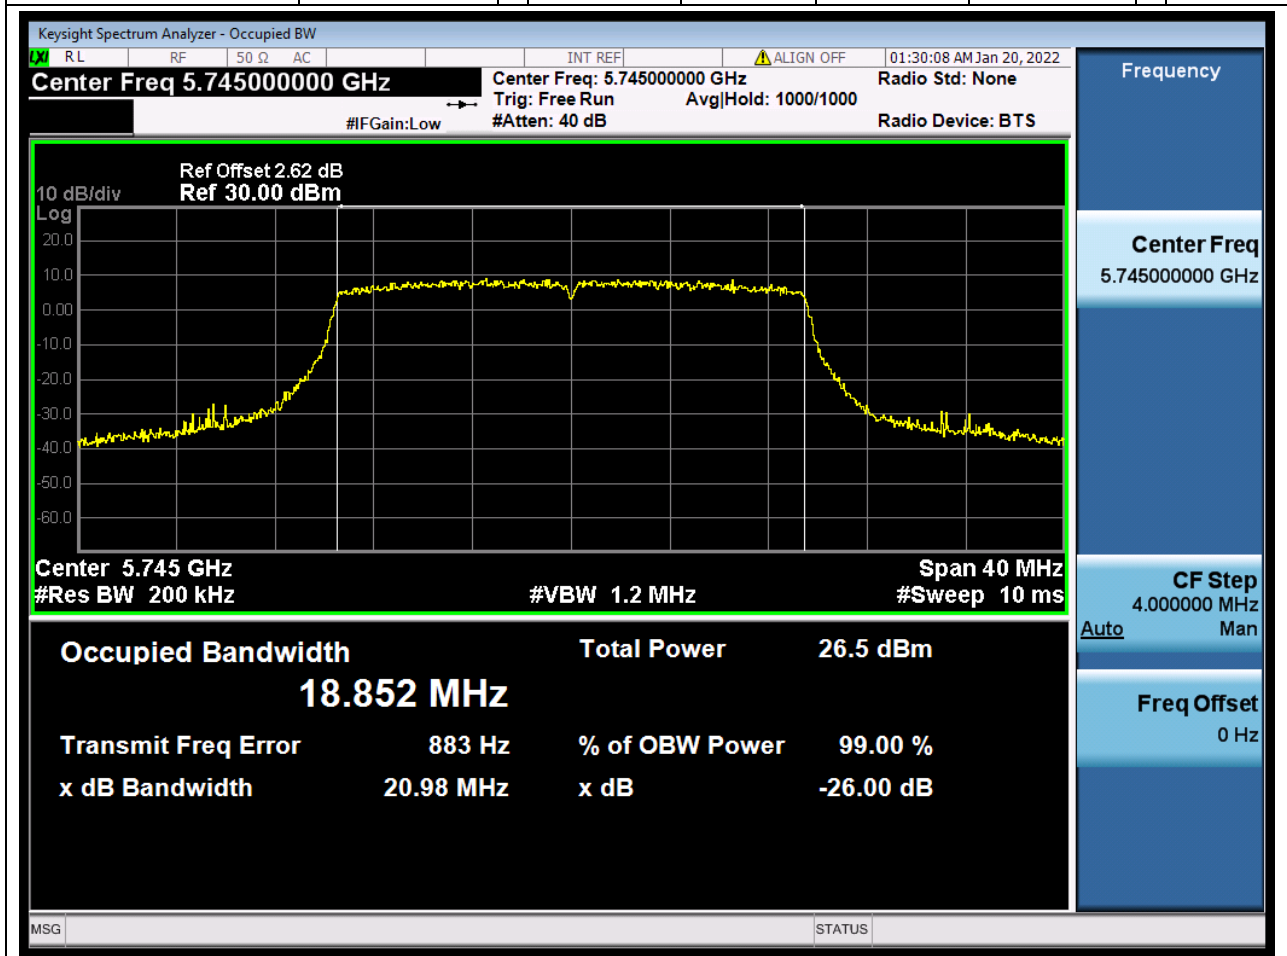

80. 802.11ax_20M_U-NII-3_L

80.1. A.2.2-99% Bandwidth(NTNV)

Center Frequency (MHz)	OBW Power (%)	RBW (MHz)	Detector	Limit (MHz)	OBW (MHz)	Verdict
5745	99	0.2	Peak	0	18.852333	Unknow