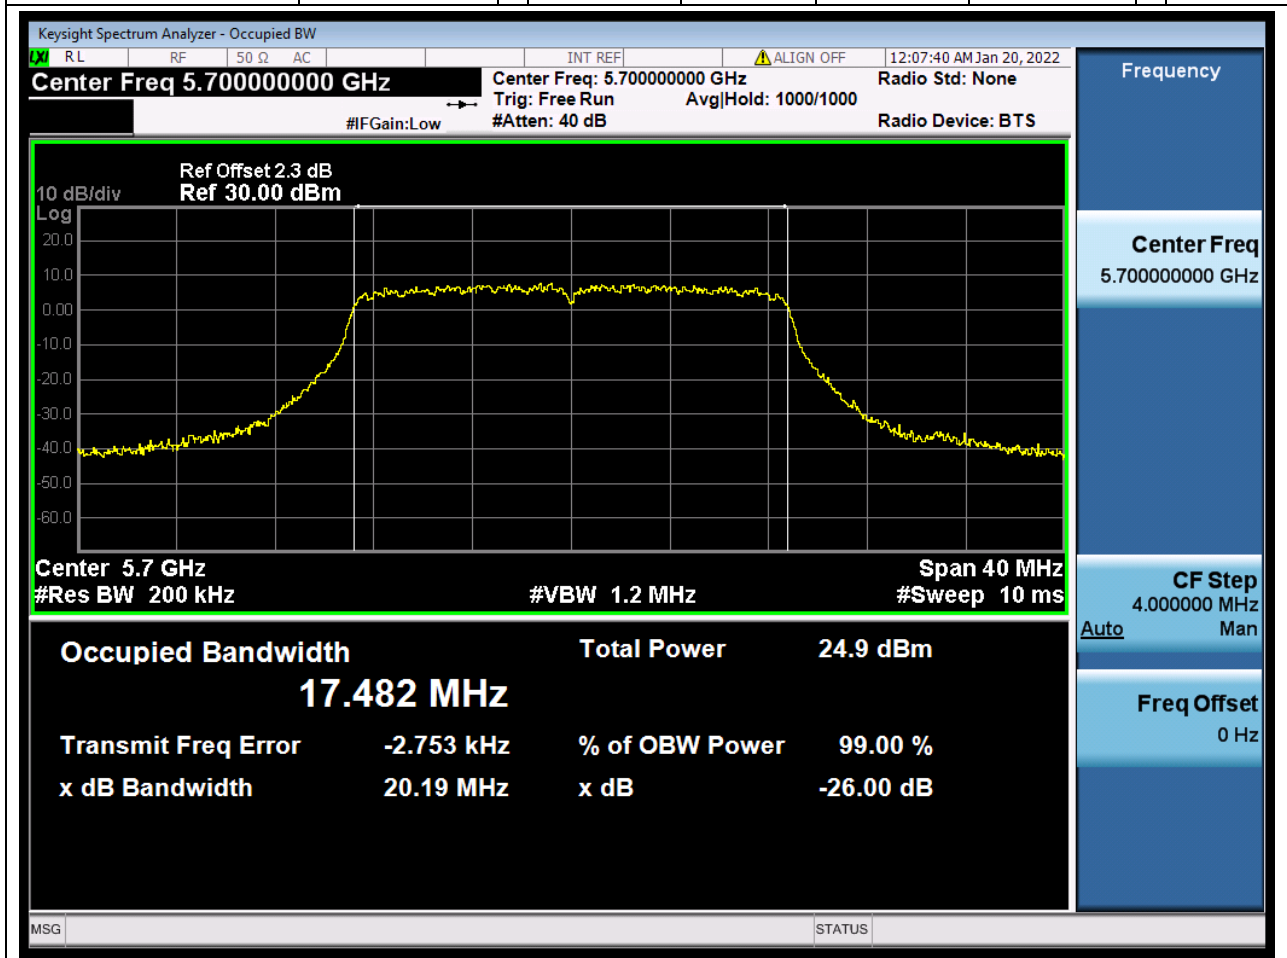

52. 802.11ac_20M_U-NII-2C_H

52.1. A.2.2-99% Bandwidth(NTNV)

Center Frequency (MHz)	OBW Power (%)	RBW (MHz)	Detector	Limit (MHz)	OBW (MHz)	Verdict
5700	99	0.2	Peak	0	17.482497	Unknow