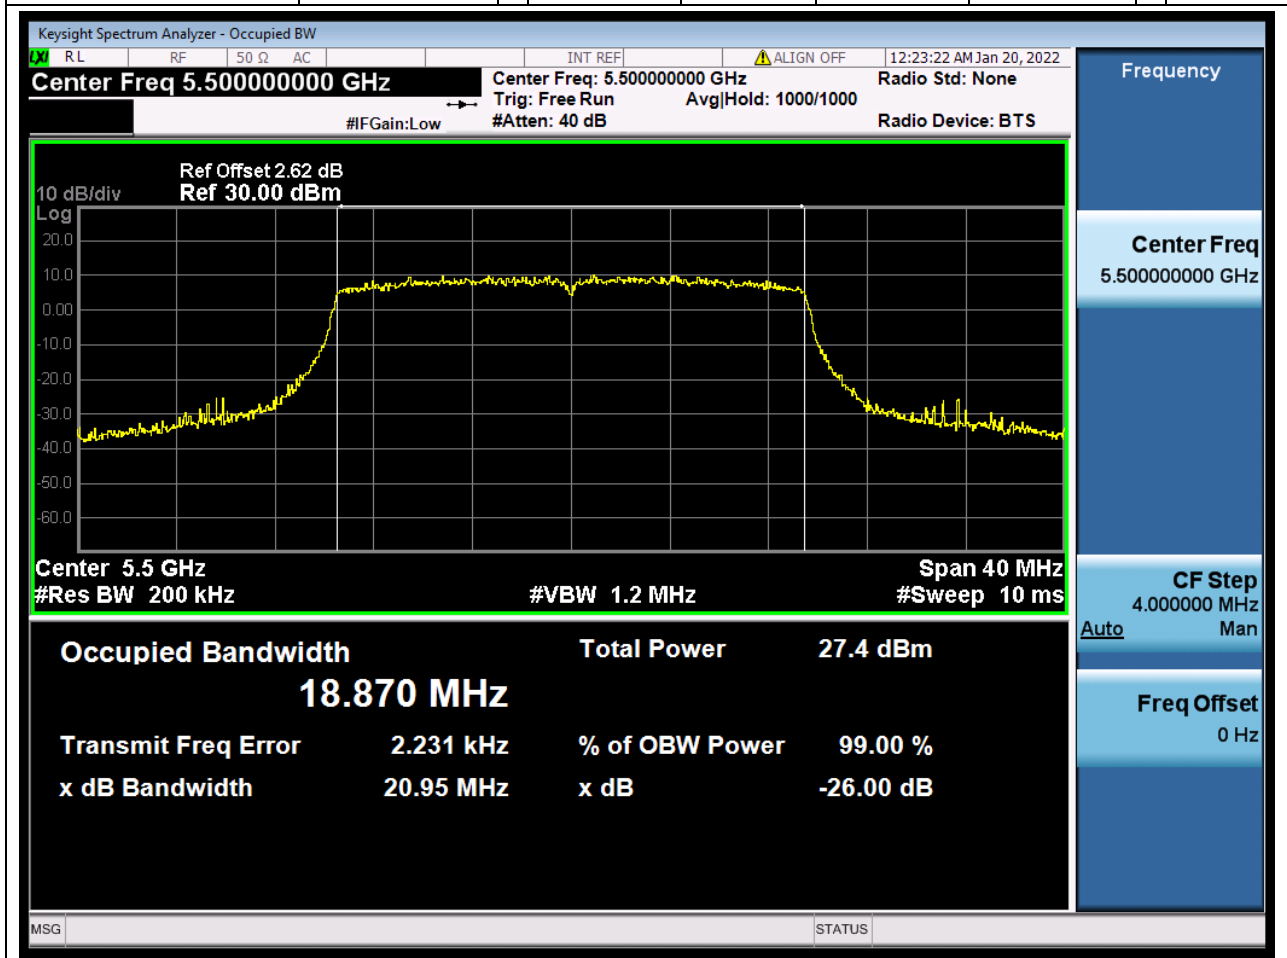

58. 802.11ax_20M_U-NII-2C_L

58.1. A.2.2-99% Bandwidth(NTNV)

Center Frequency (MHz)	OBW Power (%)	RBW (MHz)	Detector	Limit (MHz)	OBW (MHz)	Verdict
5500	99	0.2	Peak	0	18.870483	Unknow