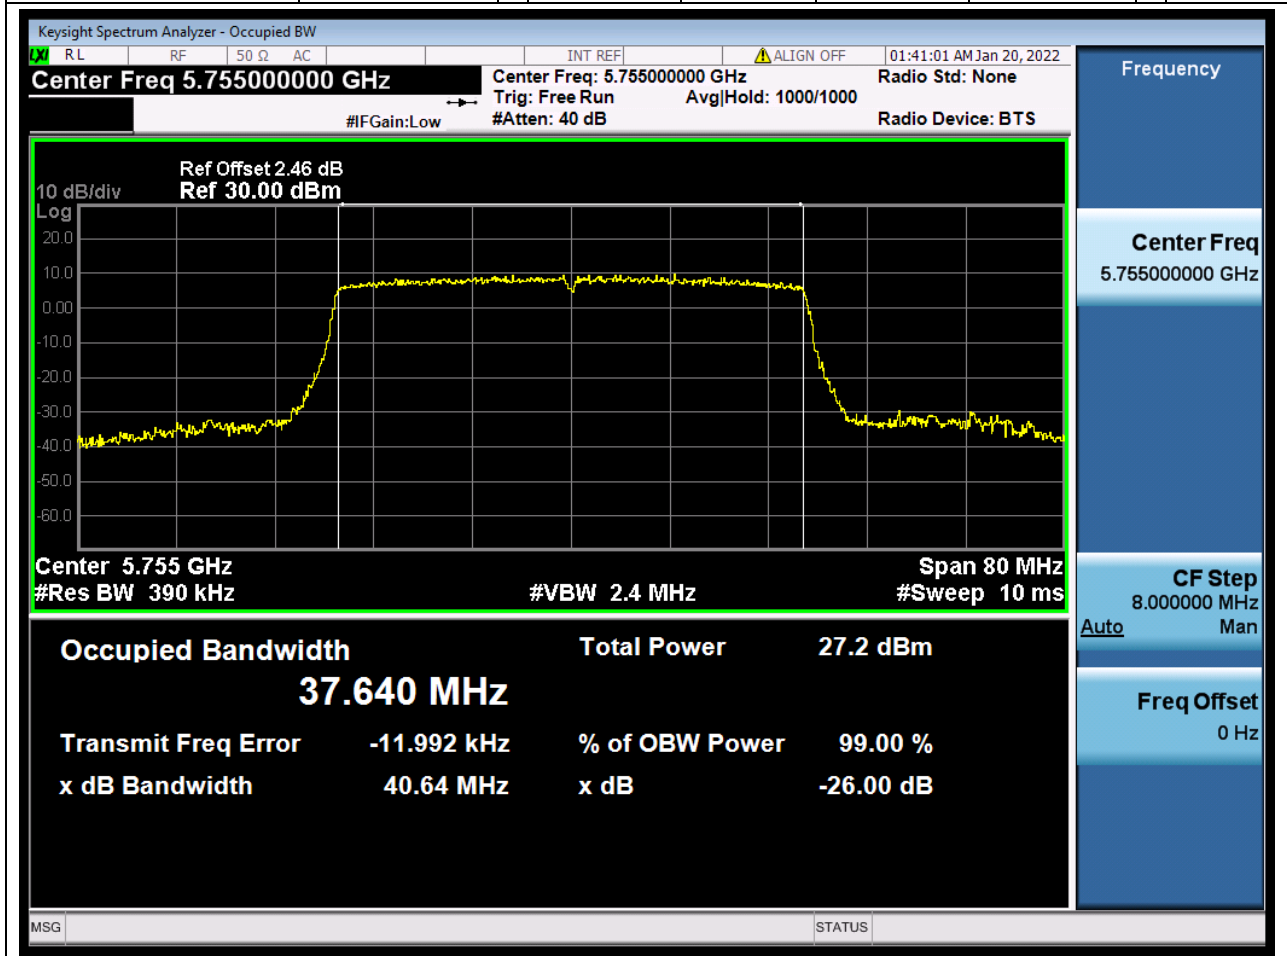

83. 802.11ax_40M_U-NII-3_L

83.1. A.2.2-99% Bandwidth(NTNV)

Center Frequency (MHz)	OBW Power (%)	RBW (MHz)	Detector	Limit (MHz)	OBW (MHz)	Verdict
5755	99	0.39	Peak	0	37.640337	Unknown