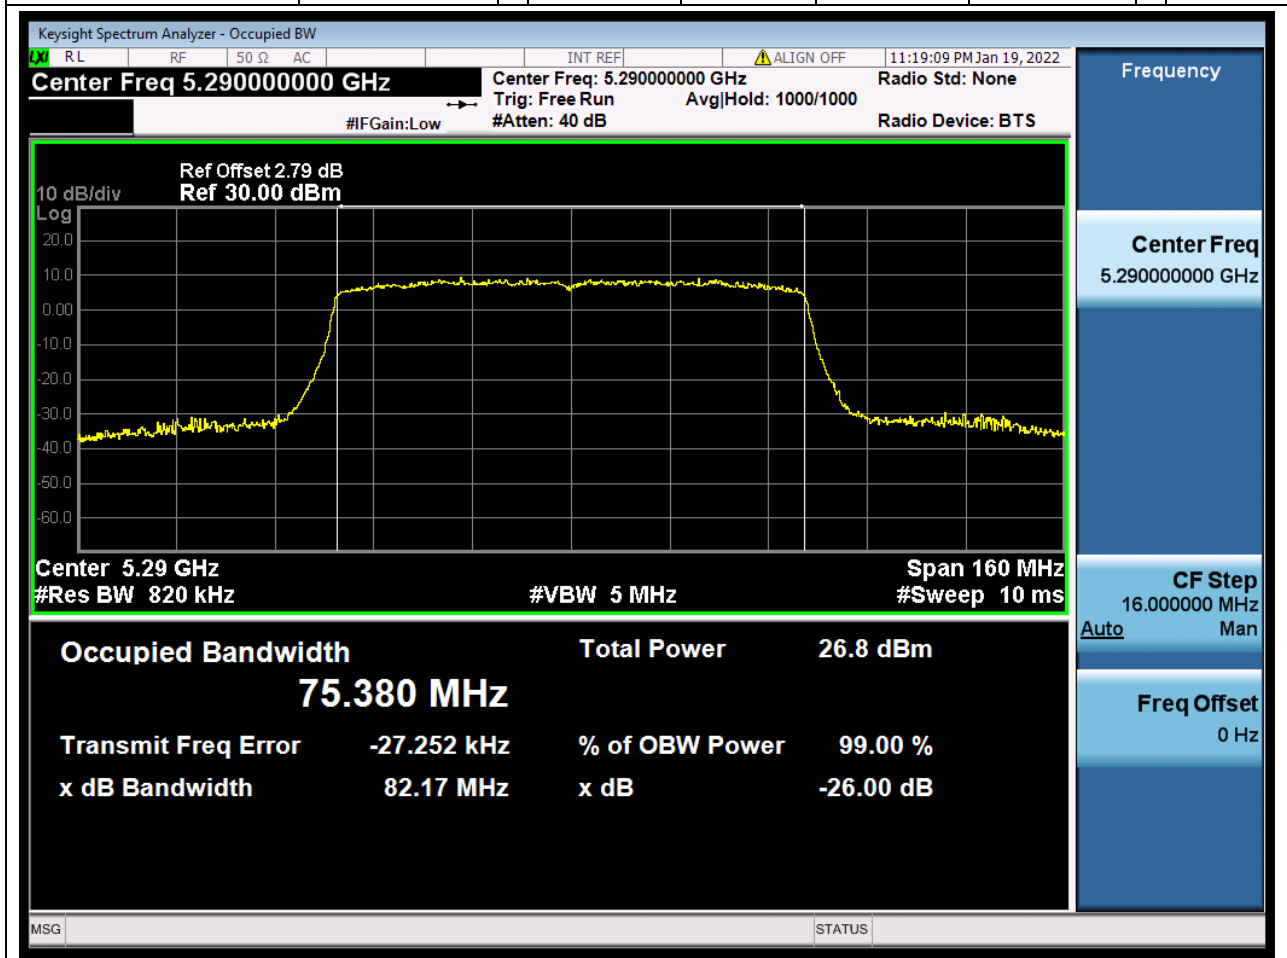

34. 802.11ac_80M_U-NII-2A_M

34.1. A.2.2-99% Bandwidth(NTNV)

Center Frequency (MHz)	OBW Power (%)	RBW (MHz)	Detector	Limit (MHz)	OBW (MHz)	Verdict
5290	99	0.82	Peak	0	75.379754	Unknow