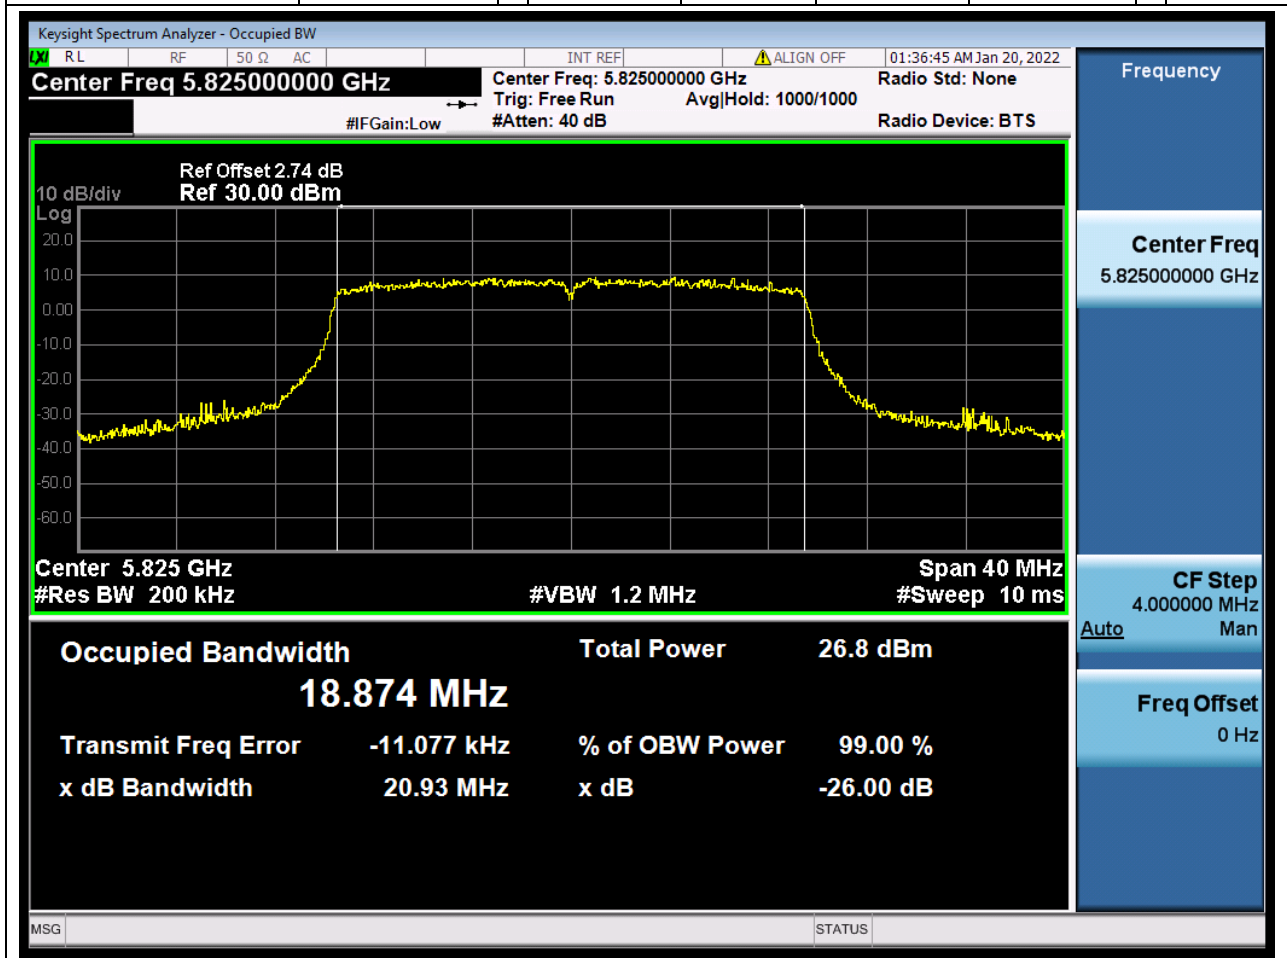

82. 802.11ax_20M_U-NII-3_H

82.1. A.2.2-99% Bandwidth(NTNV)

Center Frequency (MHz)	OBW Power (%)	RBW (MHz)	Detector	Limit (MHz)	OBW (MHz)	Verdict
5825	99	0.2	Peak	0	18.874165	Unknown