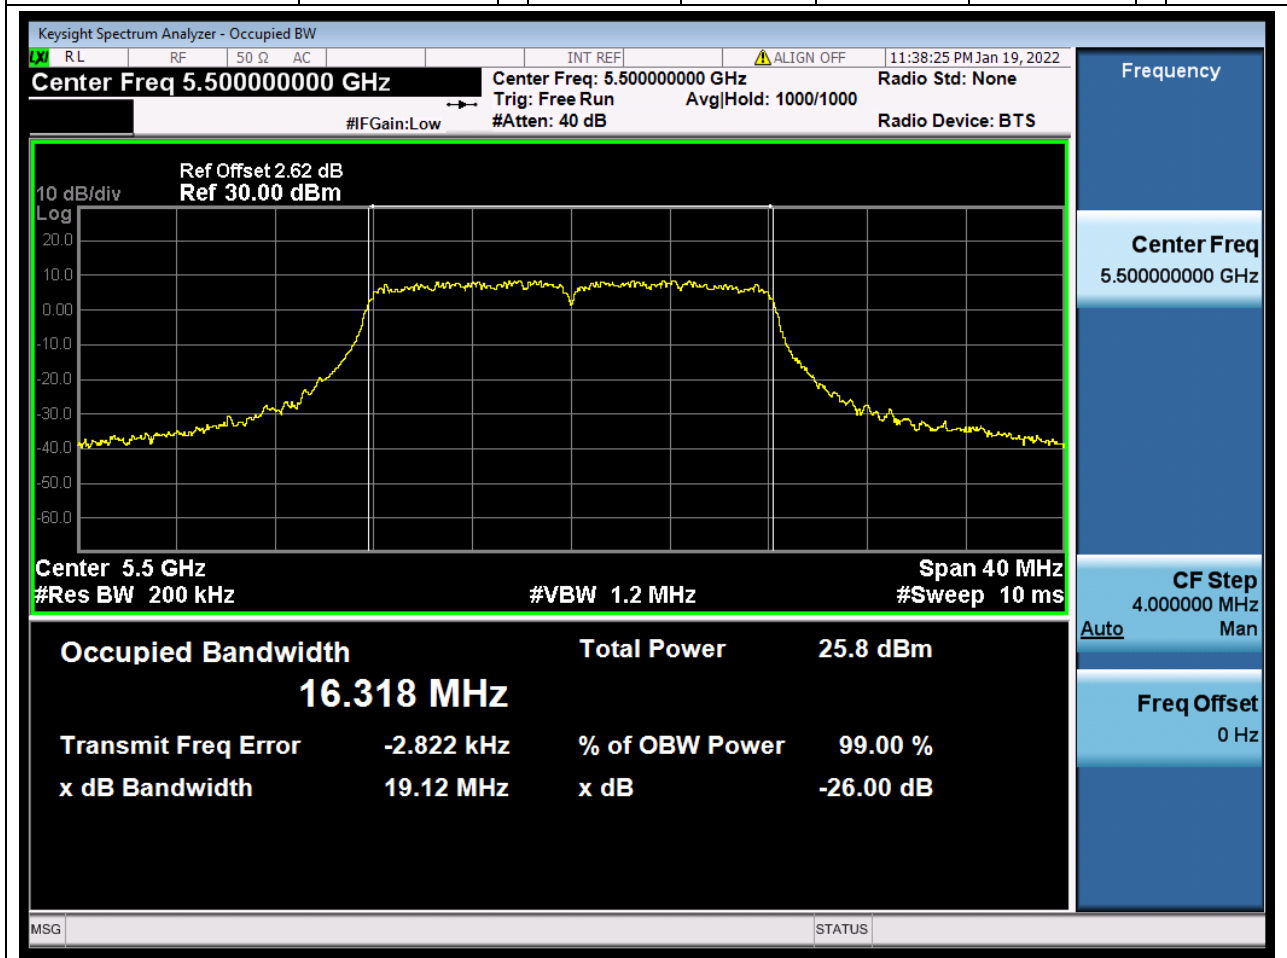

41. 802.11a_20M_U-NII-2C_L

41.1. A.2.2-99% Bandwidth(NTNV)

Center Frequency (MHz)	OBW Power (%)	RBW (MHz)	Detector	Limit (MHz)	OBW (MHz)	Verdict
5500	99	0.2	Peak	0	16.318091	Unknow