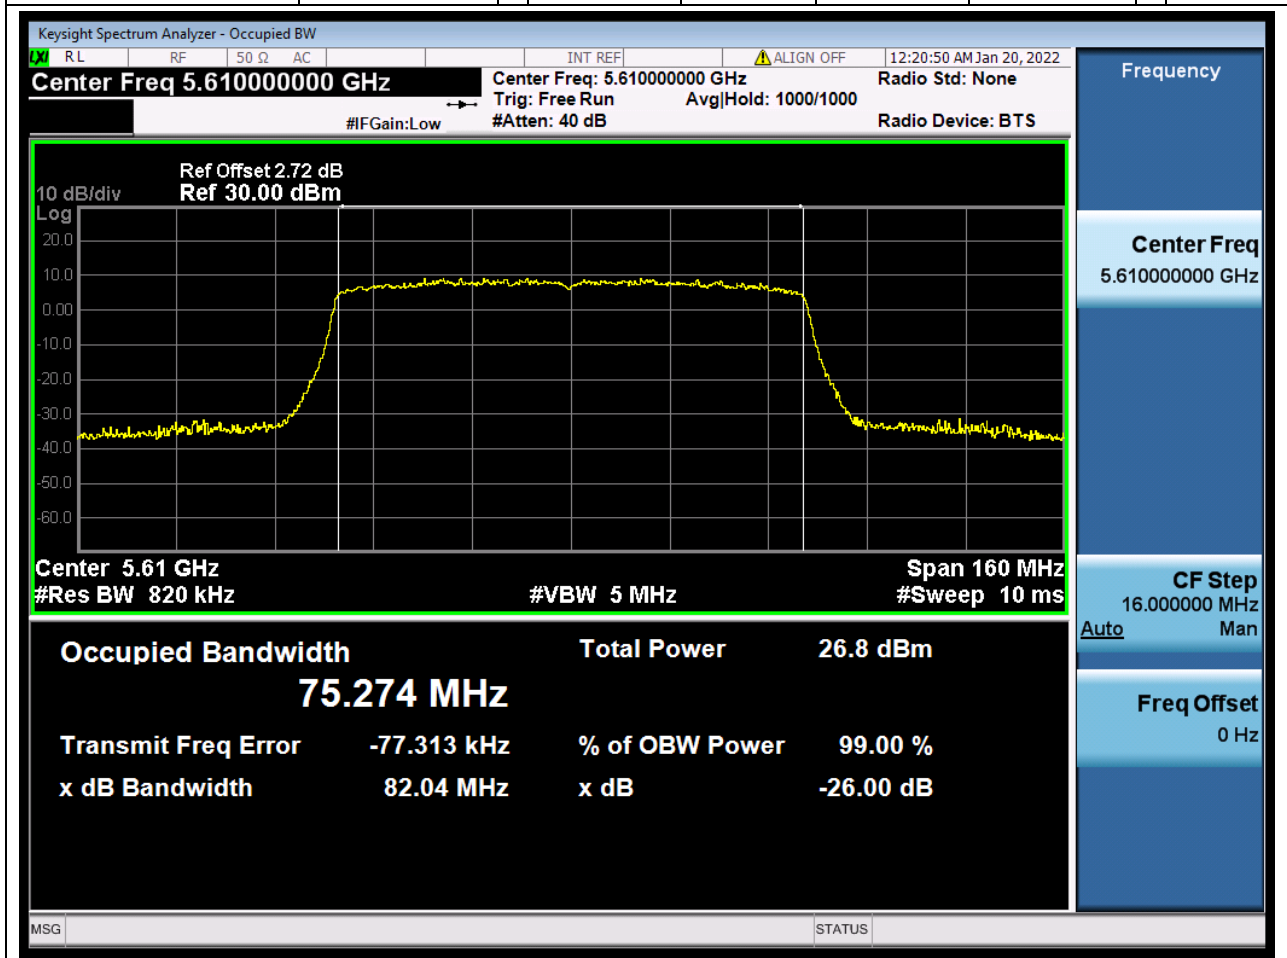

57. 802.11ac_80M_U-NII-2C_M

57.1. A.2.2-99% Bandwidth(NTNV)

Center Frequency (MHz)	OBW Power (%)	RBW (MHz)	Detector	Limit (MHz)	OBW (MHz)	Verdict
5610	99	0.82	Peak	0	75.274087	Unknown