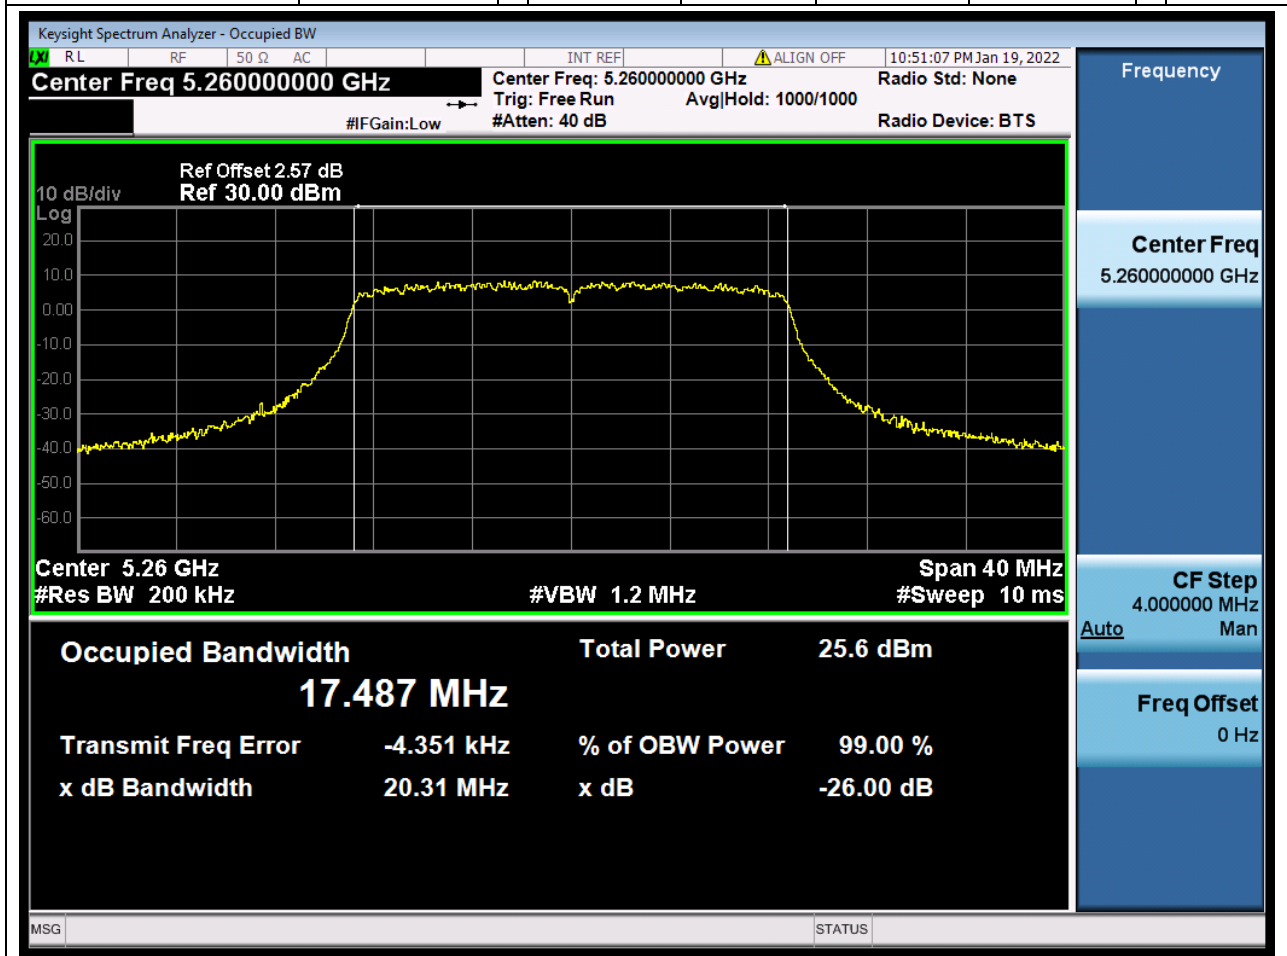

24. 802.11n_20M_U-NII-2A_L

24.1. A.2.2-99% Bandwidth(NTNV)

Center Frequency (MHz)	OBW Power (%)	RBW (MHz)	Detector	Limit (MHz)	OBW (MHz)	Verdict
5260	99	0.2	Peak	0	17.486881	Unknow