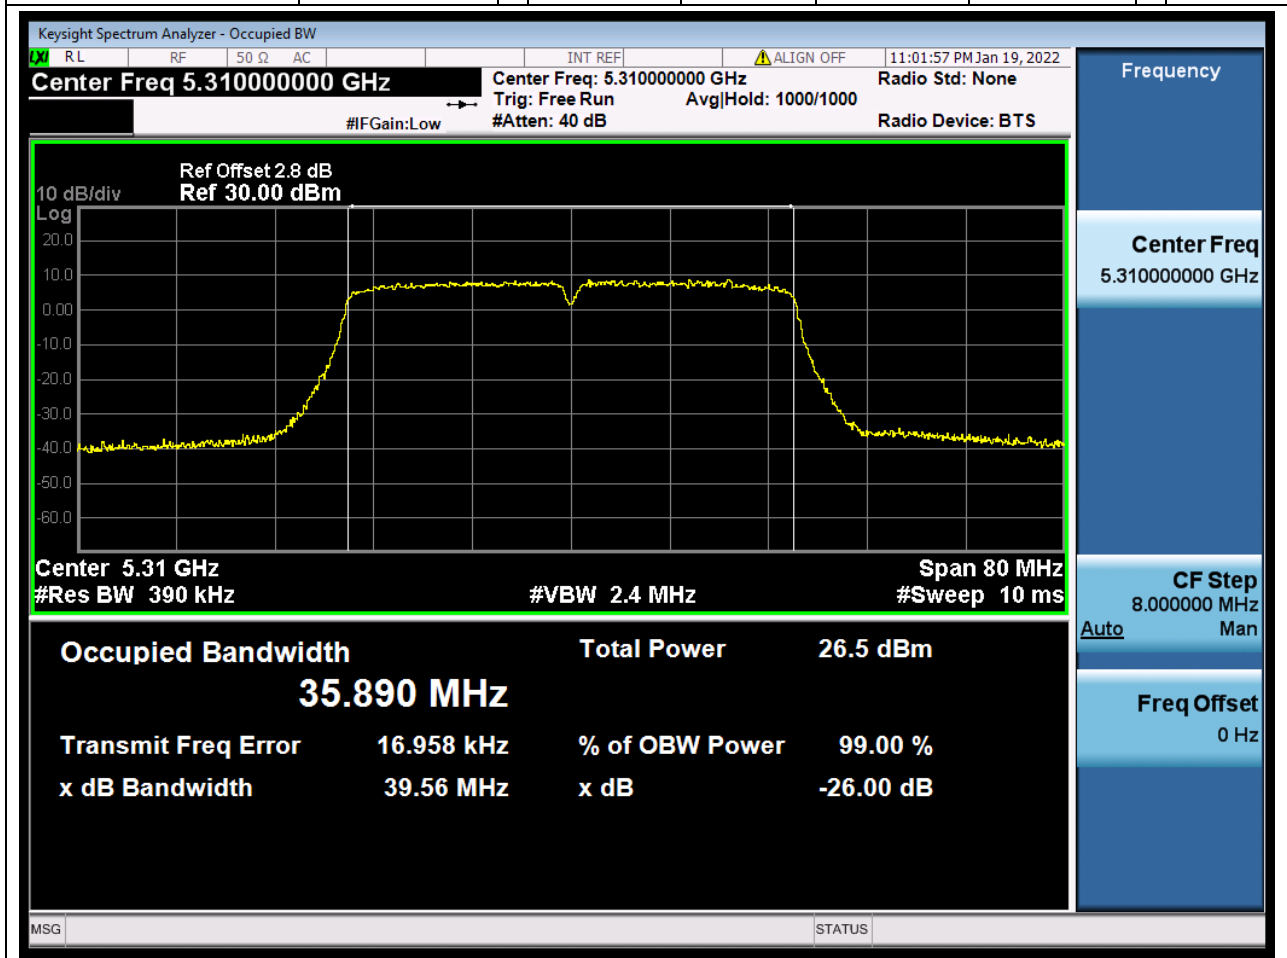

28. 802.11n_40M_U-NII-2A_H

28.1. A.2.2-99% Bandwidth(NTNV)

Center Frequency (MHz)	OBW Power (%)	RBW (MHz)	Detector	Limit (MHz)	OBW (MHz)	Verdict
5310	99	0.39	Peak	0	35.889665	Unknow