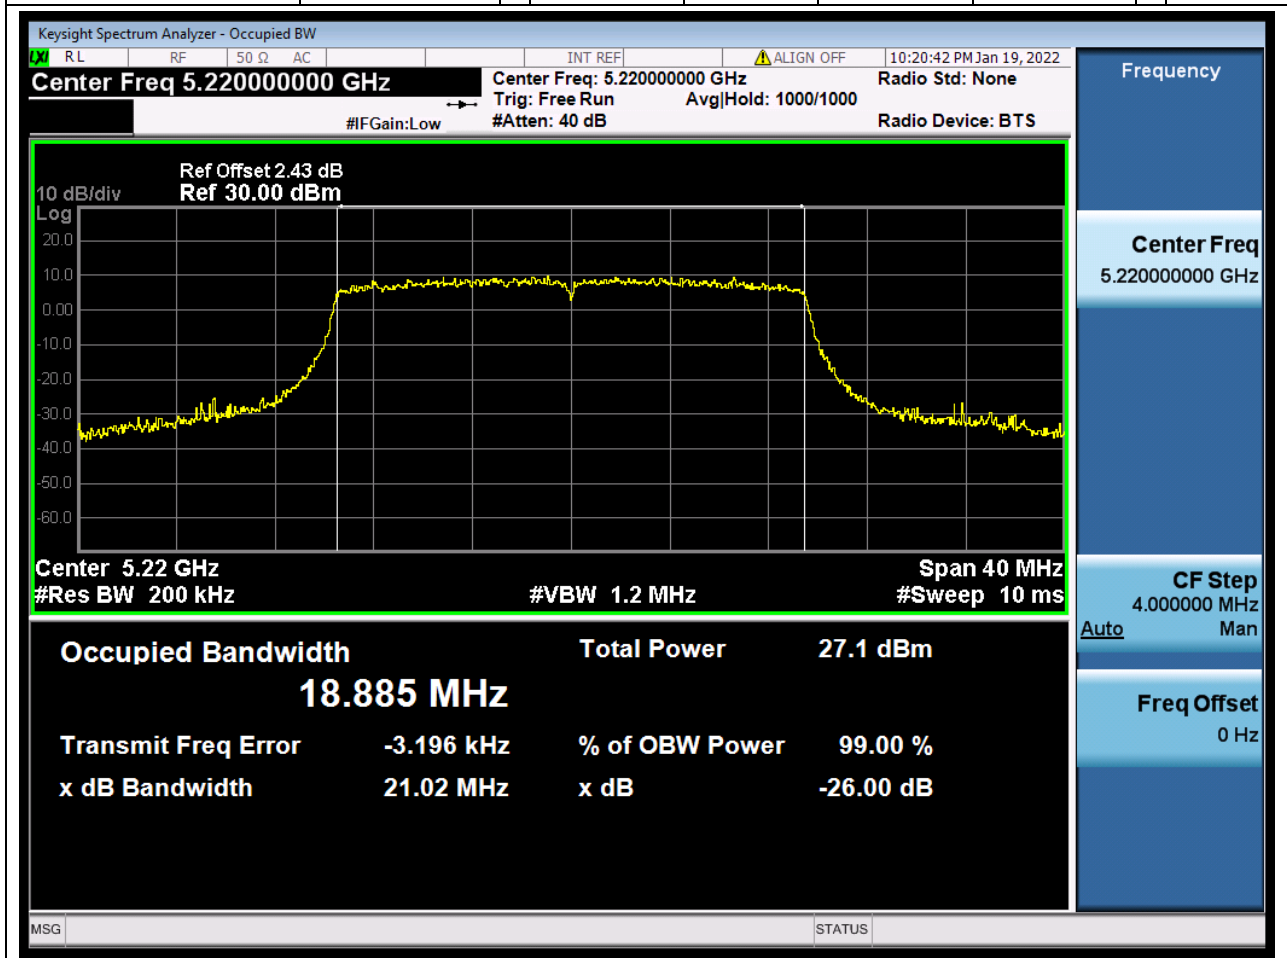

16. 802.11ax_20M_U-NII-1_M

16.1. A.2.2-99% Bandwidth(NTNV)

Center Frequency (MHz)	OBW Power (%)	RBW (MHz)	Detector	Limit (MHz)	OBW (MHz)	Verdict
5220	99	0.2	Peak	0	18.88493	Unknow