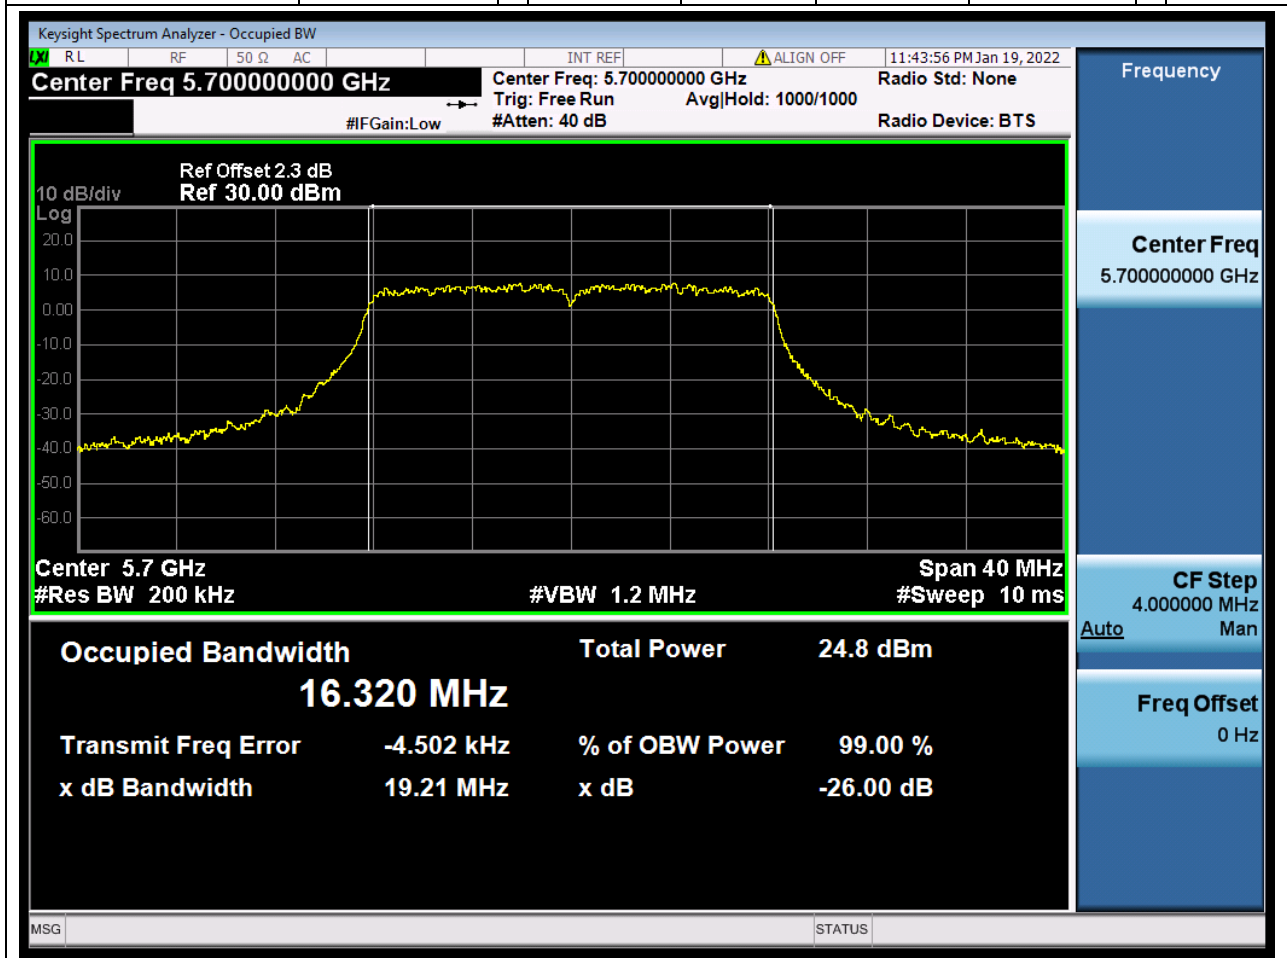

43. 802.11a_20M_U-NII-2C_H

43.1. A.2.2-99% Bandwidth(NTNV)

Center Frequency (MHz)	OBW Power (%)	RBW (MHz)	Detector	Limit (MHz)	OBW (MHz)	Verdict
5700	99	0.2	Peak	0	16.320362	Unknow