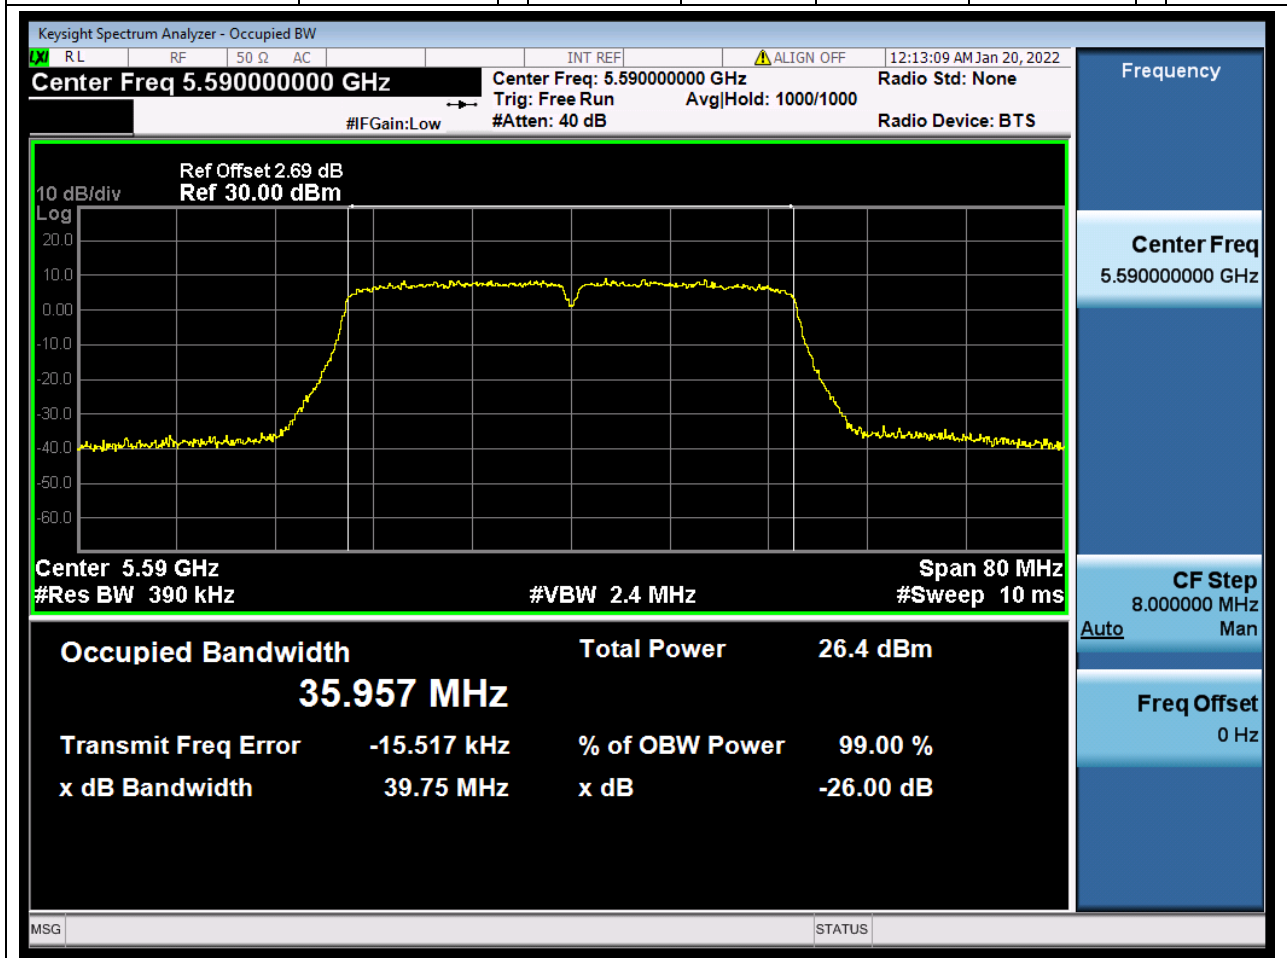

54. 802.11ac_40M_U-NII-2C_M

54.1. A.2.2-99% Bandwidth(NTNV)

Center Frequency (MHz)	OBW Power (%)	RBW (MHz)	Detector	Limit (MHz)	OBW (MHz)	Verdict
5590	99	0.39	Peak	0	35.956756	Unknow