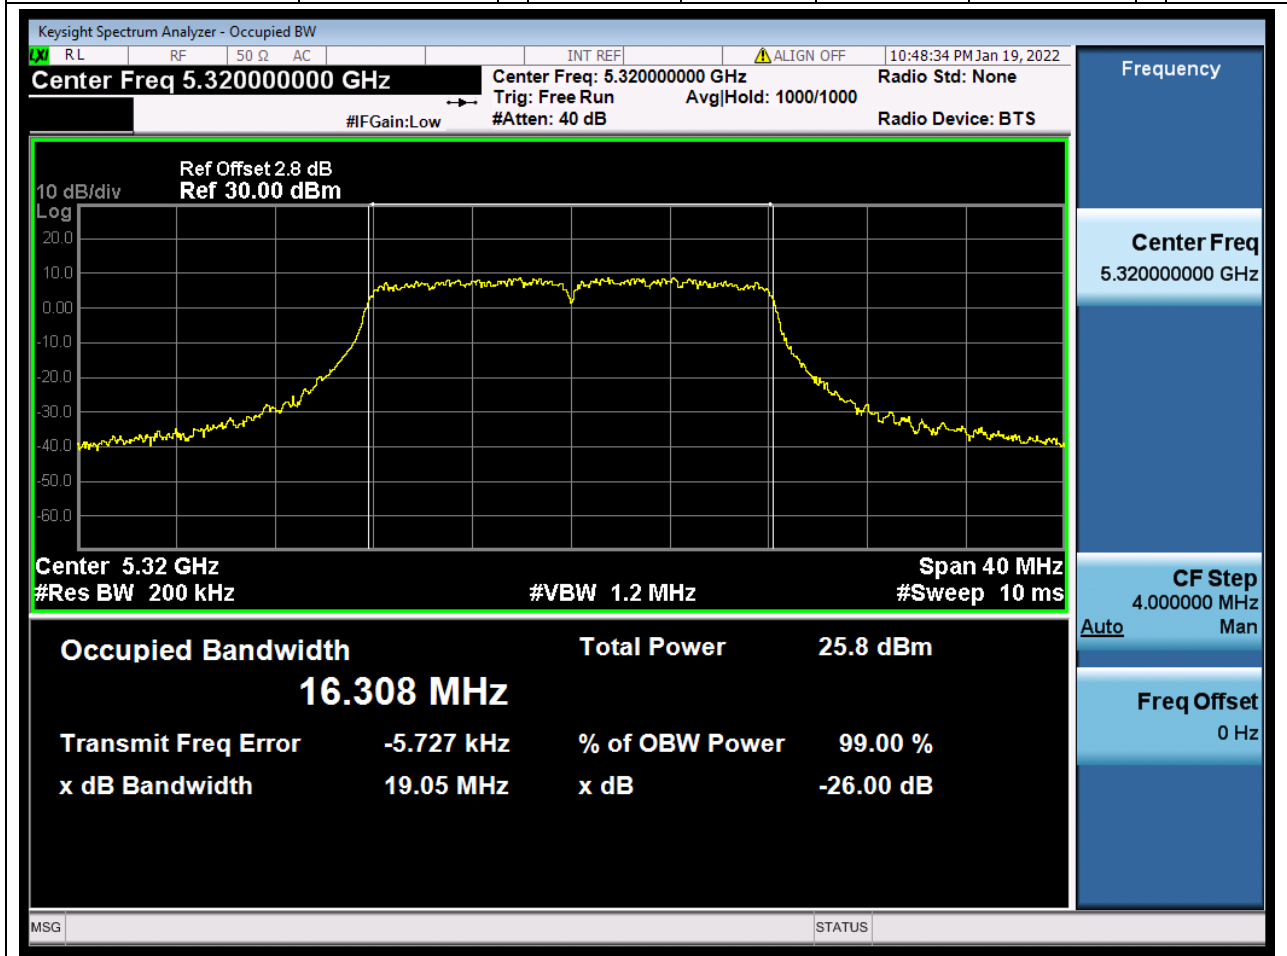

23. 802.11a_20M_U-NII-2A_H

23.1. A.2.2-99% Bandwidth(NTNV)

Center Frequency (MHz)	OBW Power (%)	RBW (MHz)	Detector	Limit (MHz)	OBW (MHz)	Verdict
5320	99	0.2	Peak	0	16.307745	Unknown