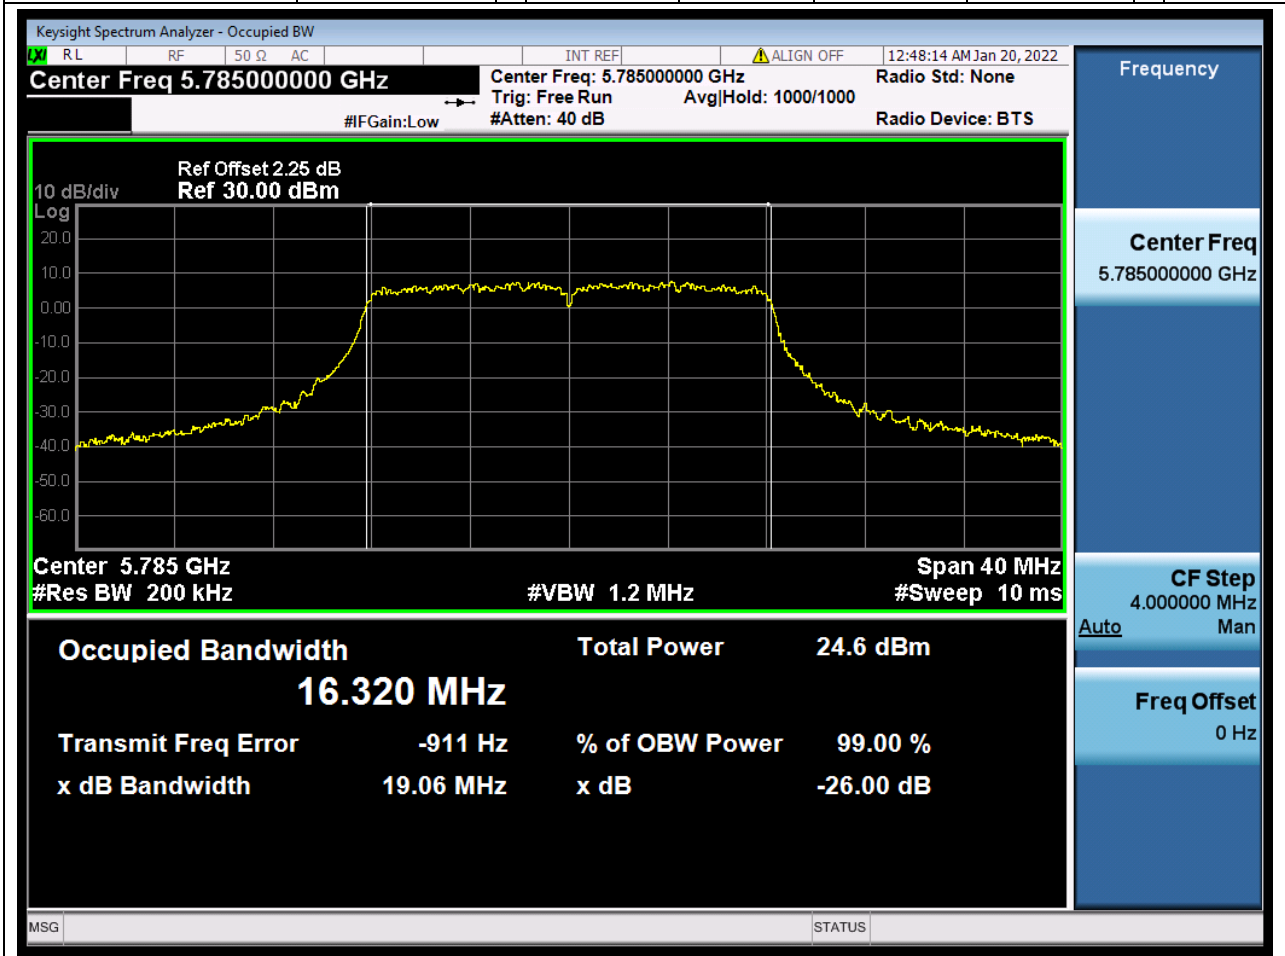

67. 802.11a_20M_U-NII-3_M

67.1. A.2.2-99% Bandwidth(NTNV)

Center Frequency (MHz)	OBW Power (%)	RBW (MHz)	Detector	Limit (MHz)	OBW (MHz)	Verdict
5785	99	0.2	Peak	0	16.319854	Unknow