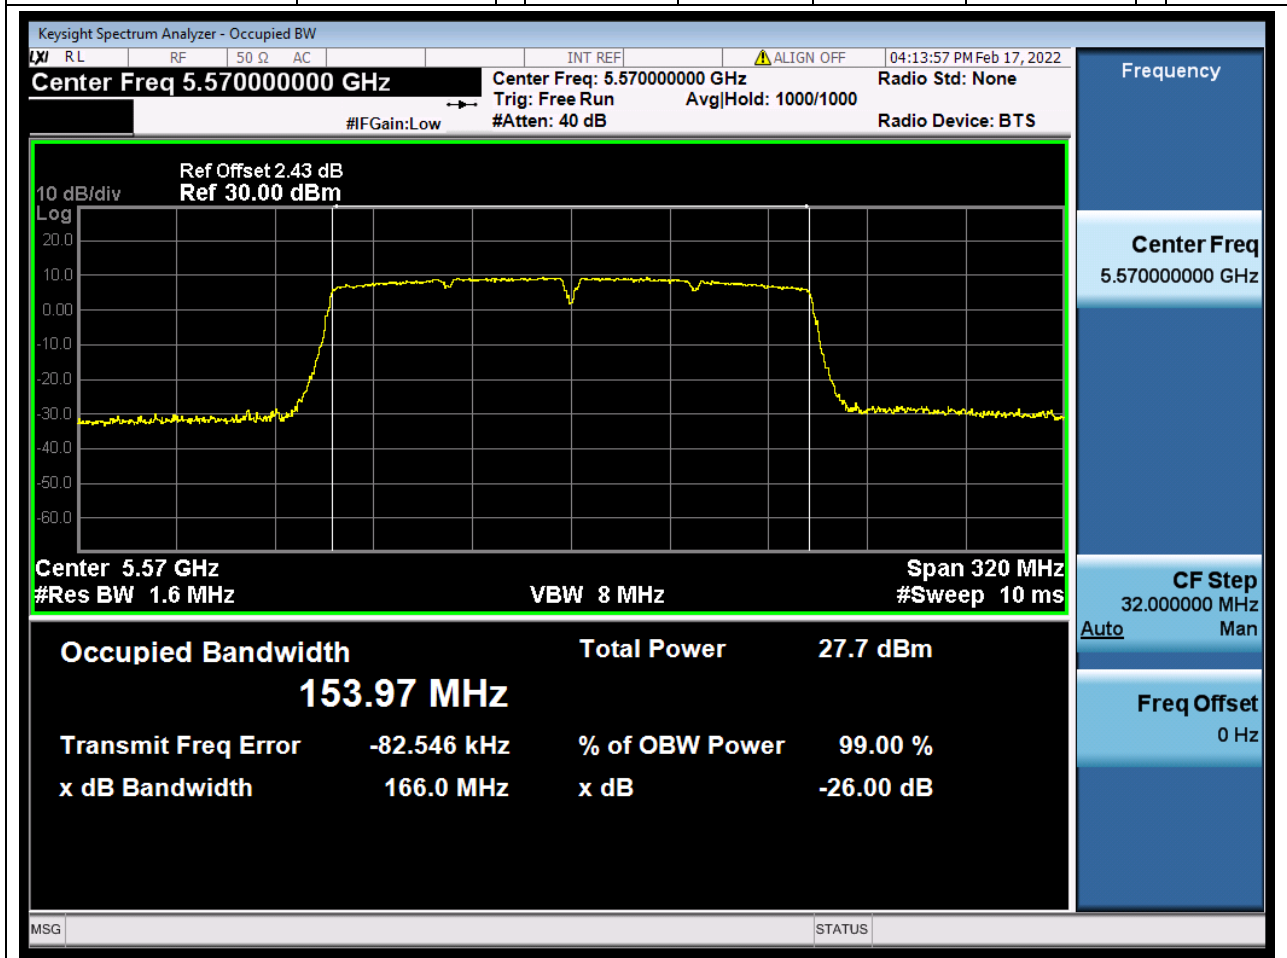

88. 802.11ac_160M_U-NII-2C_M

88.1. A.2.2-99% Bandwidth(NTNV)

Center Frequency (MHz)	OBW Power (%)	RBW (MHz)	Detector	Limit (MHz)	OBW (MHz)	Verdict
5570	99	1.6	Peak	0	153.968815	Unknown