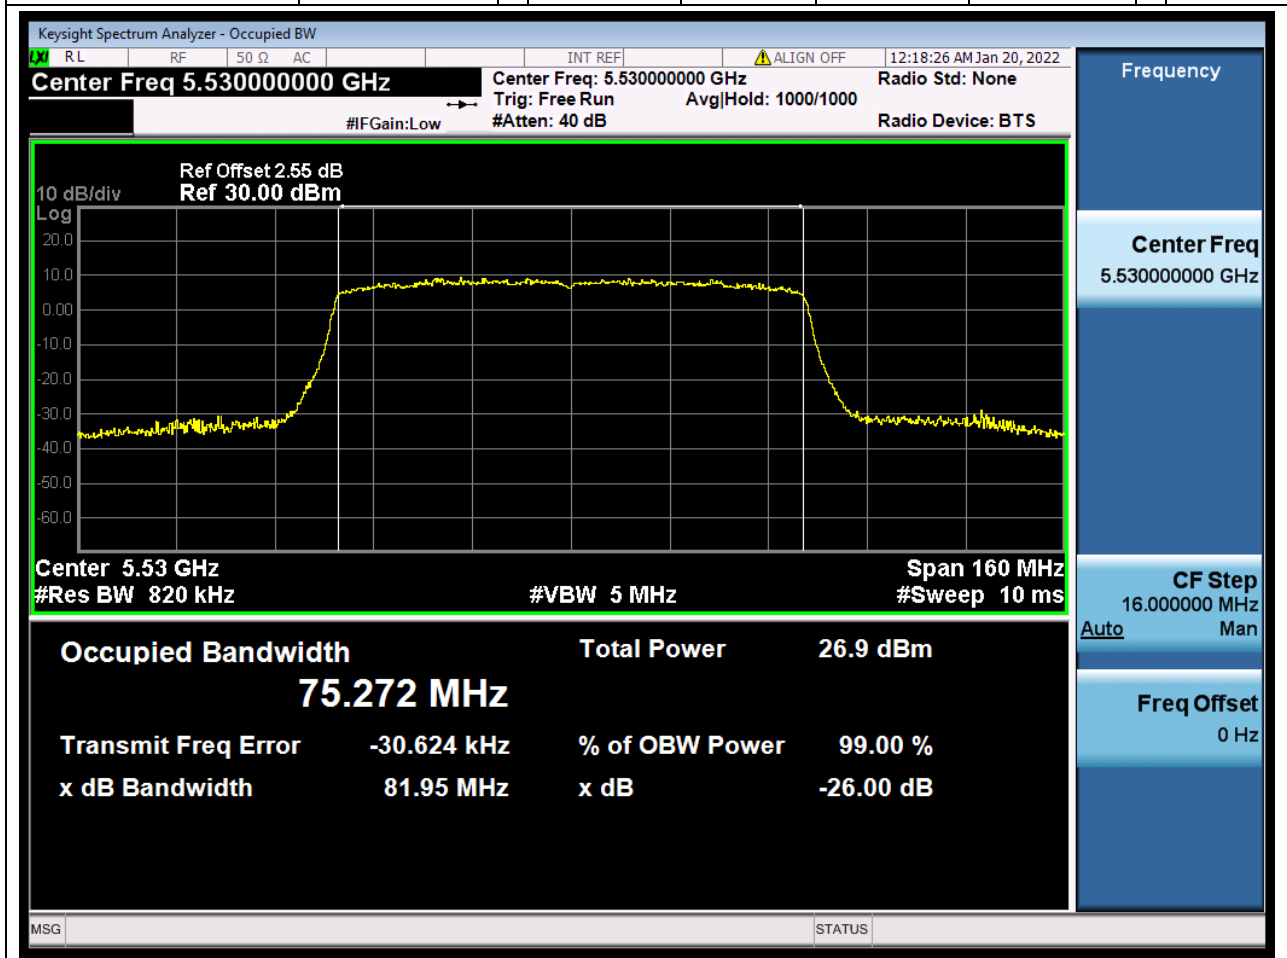

56. 802.11ac_80M_U-NII-2C_L

56.1. A.2.2-99% Bandwidth(NTNV)

Center Frequency (MHz)	OBW Power (%)	RBW (MHz)	Detector	Limit (MHz)	OBW (MHz)	Verdict
5530	99	0.82	Peak	0	75.271787	Unknow