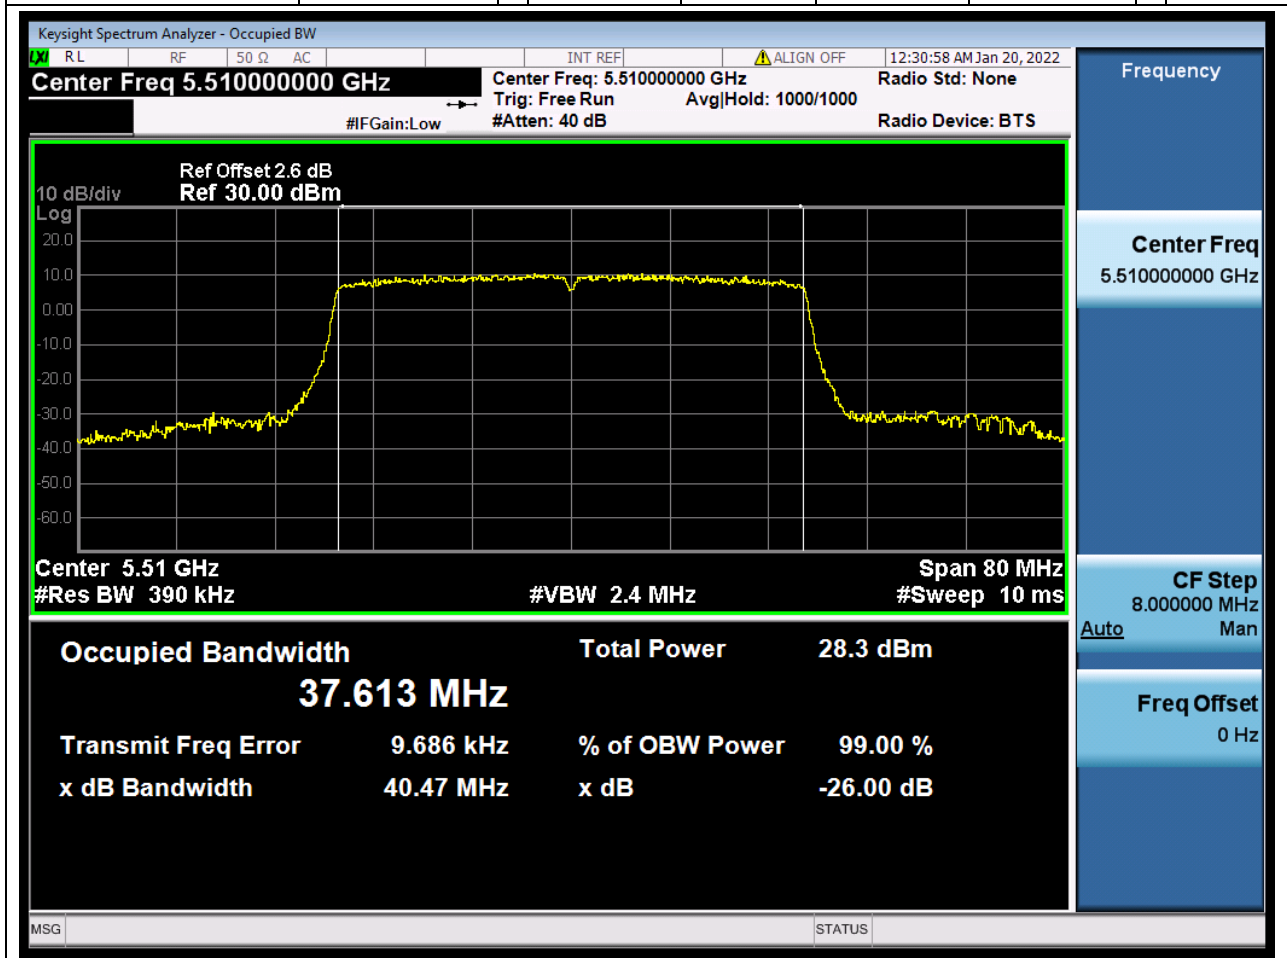

61. 802.11ax_40M_U-NII-2C_L

61.1. A.2.2-99% Bandwidth(NTNV)

Center Frequency (MHz)	OBW Power (%)	RBW (MHz)	Detector	Limit (MHz)	OBW (MHz)	Verdict
5510	99	0.39	Peak	0	37.613185	Unknown