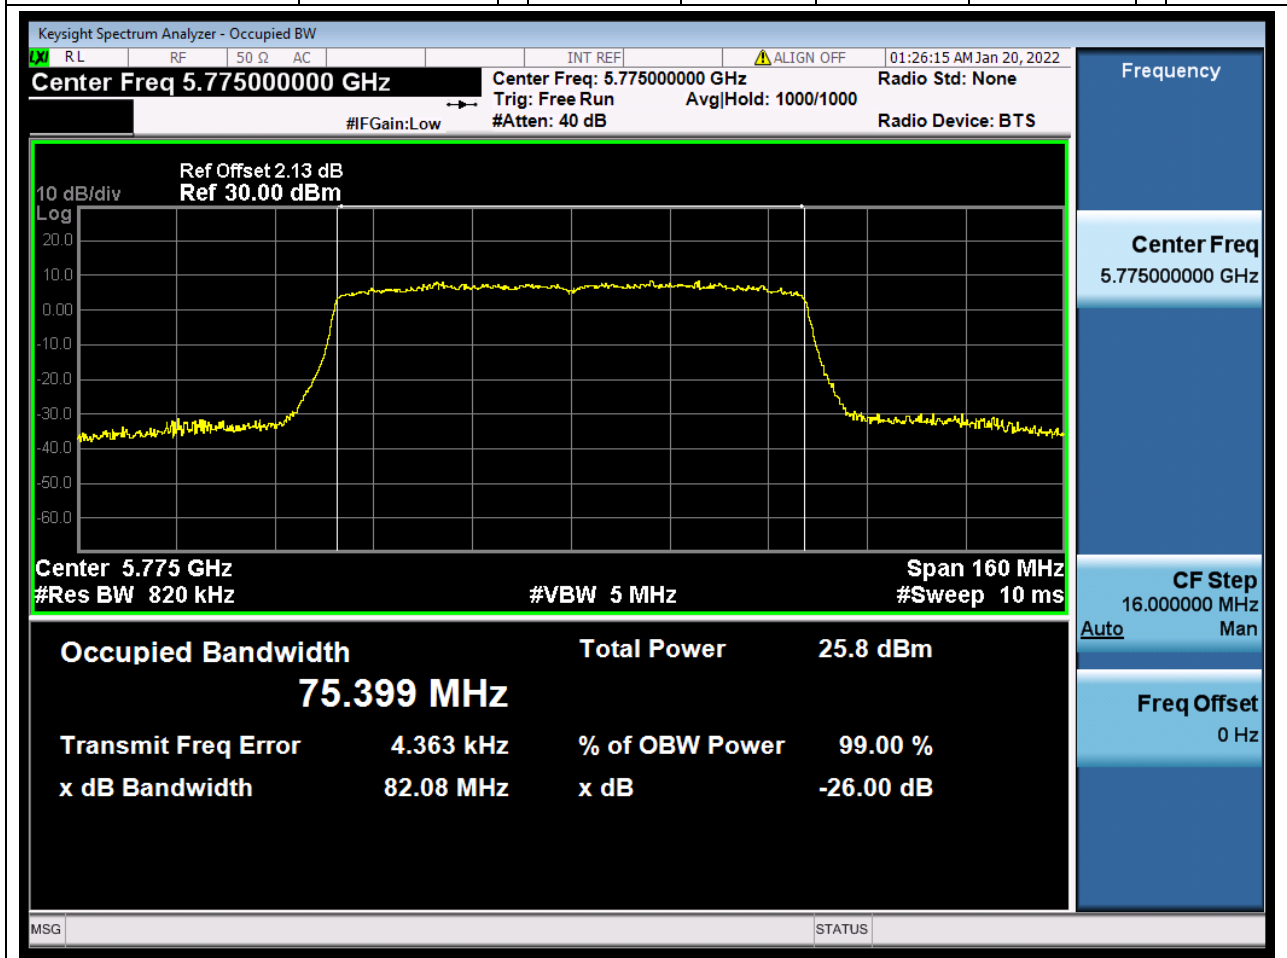

79. 802.11ac_80M_U-NII-3_M

79.1. A.2.2-99% Bandwidth(NTNV)

Center Frequency (MHz)	OBW Power (%)	RBW (MHz)	Detector	Limit (MHz)	OBW (MHz)	Verdict
5775	99	0.82	Peak	0	75.399069	Unknown