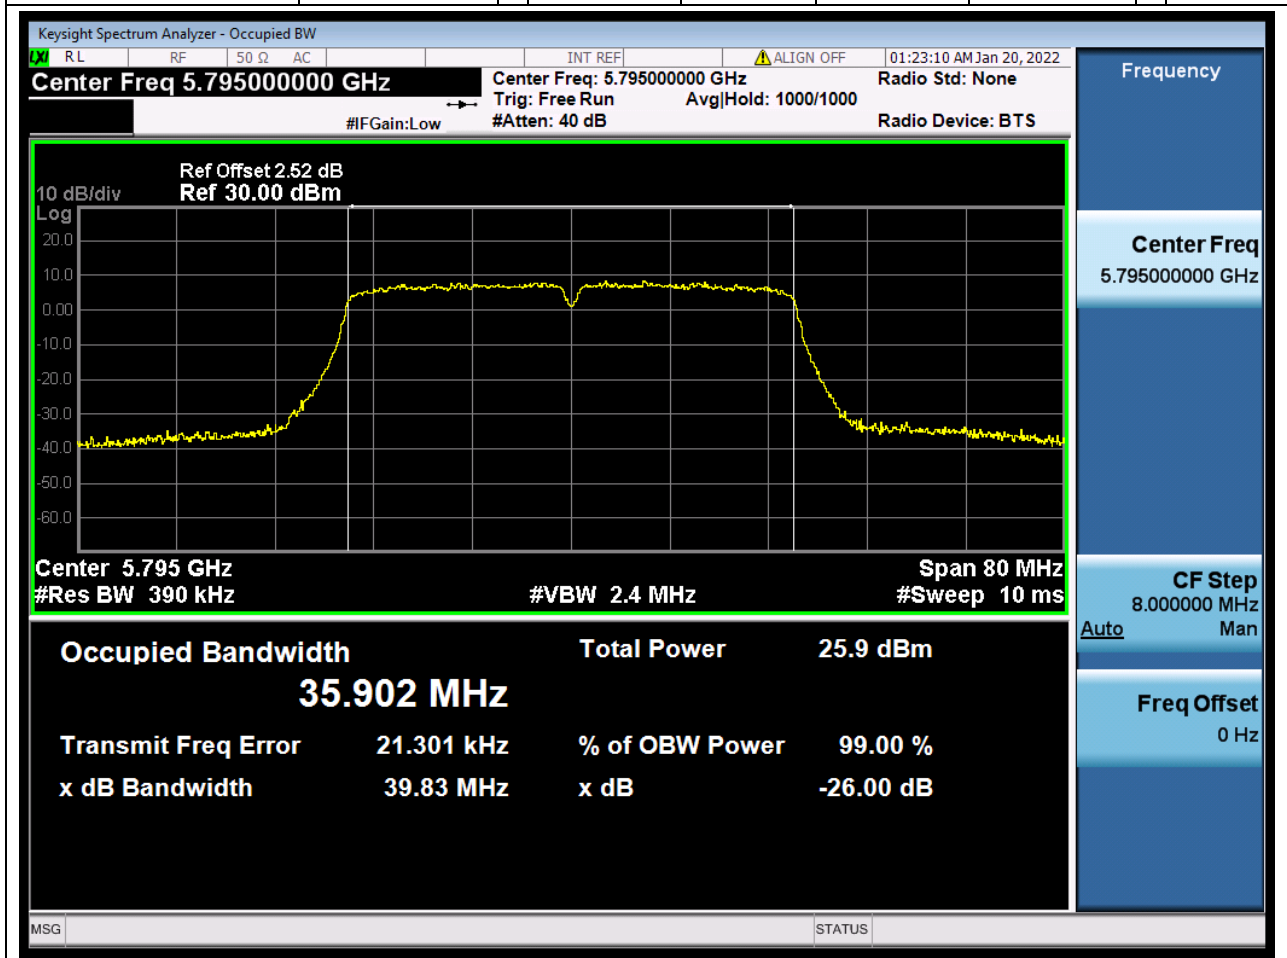

78. 802.11ac_40M_U-NII-3_H

78.1. A.2.2-99% Bandwidth(NTNV)

Center Frequency (MHz)	OBW Power (%)	RBW (MHz)	Detector	Limit (MHz)	OBW (MHz)	Verdict
5795	99	0.39	Peak	0	35.902282	Unknow