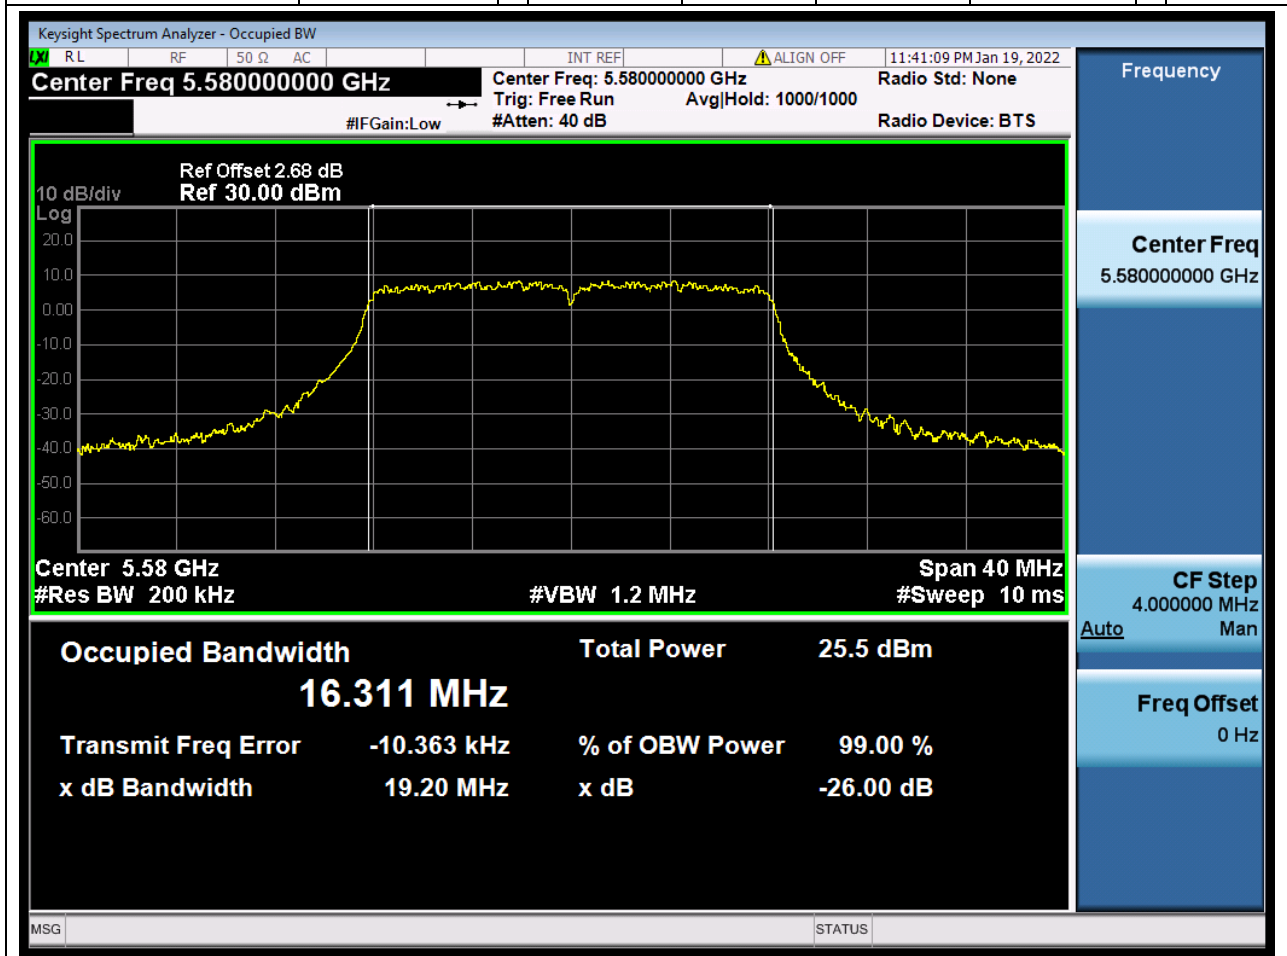

42. 802.11a_20M_U-NII-2C_M

42.1. A.2.2-99% Bandwidth(NTNV)

Center Frequency (MHz)	OBW Power (%)	RBW (MHz)	Detector	Limit (MHz)	OBW (MHz)	Verdict
5580	99	0.2	Peak	0	16.311339	Unknow