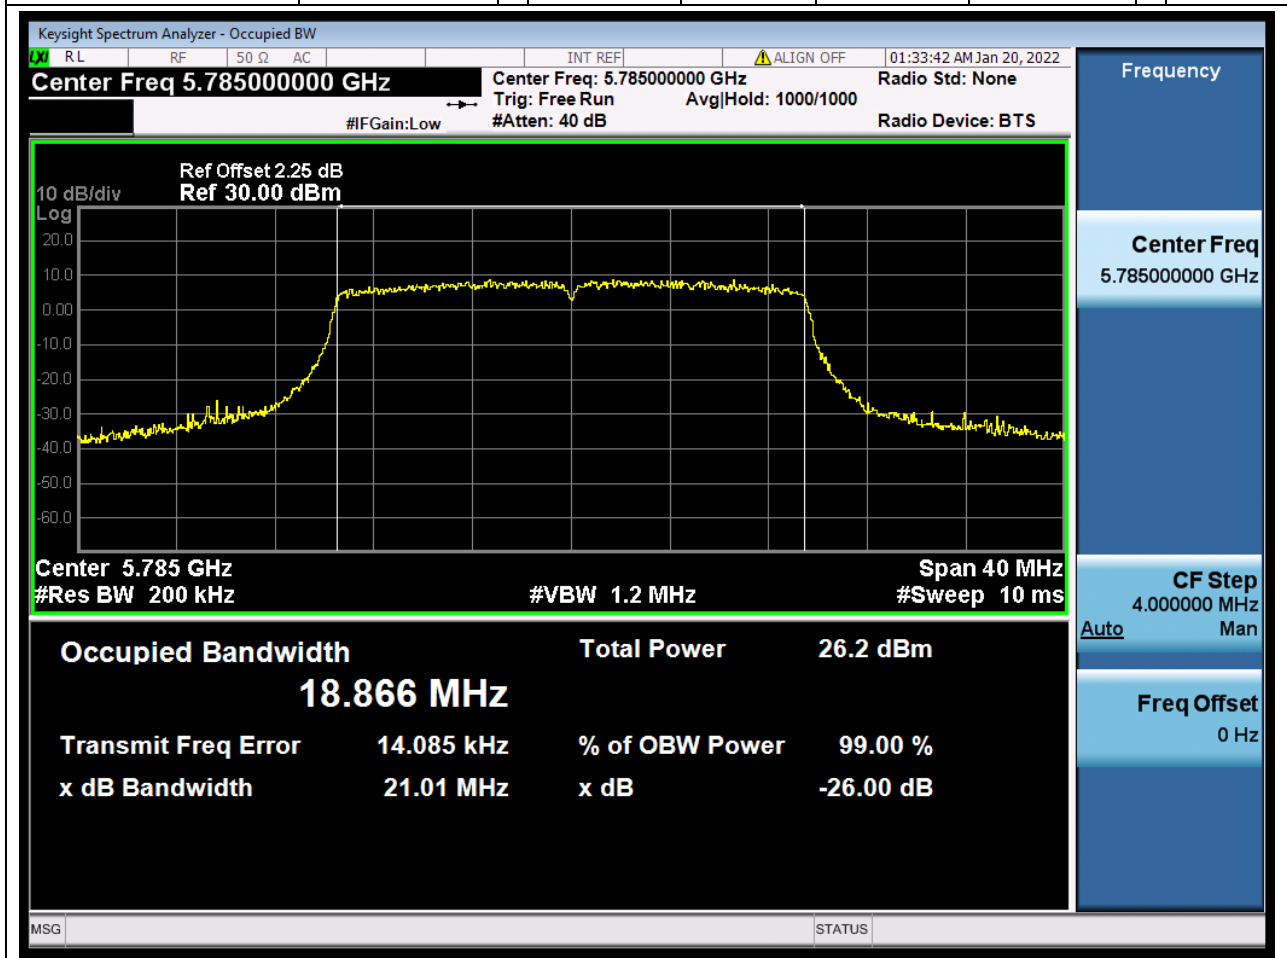

81. 802.11ax_20M_U-NII-3_M

81.1. A.2.2-99% Bandwidth(NTNV)

Center Frequency (MHz)	OBW Power (%)	RBW (MHz)	Detector	Limit (MHz)	OBW (MHz)	Verdict
5785	99	0.2	Peak	0	18.865973	Unknown