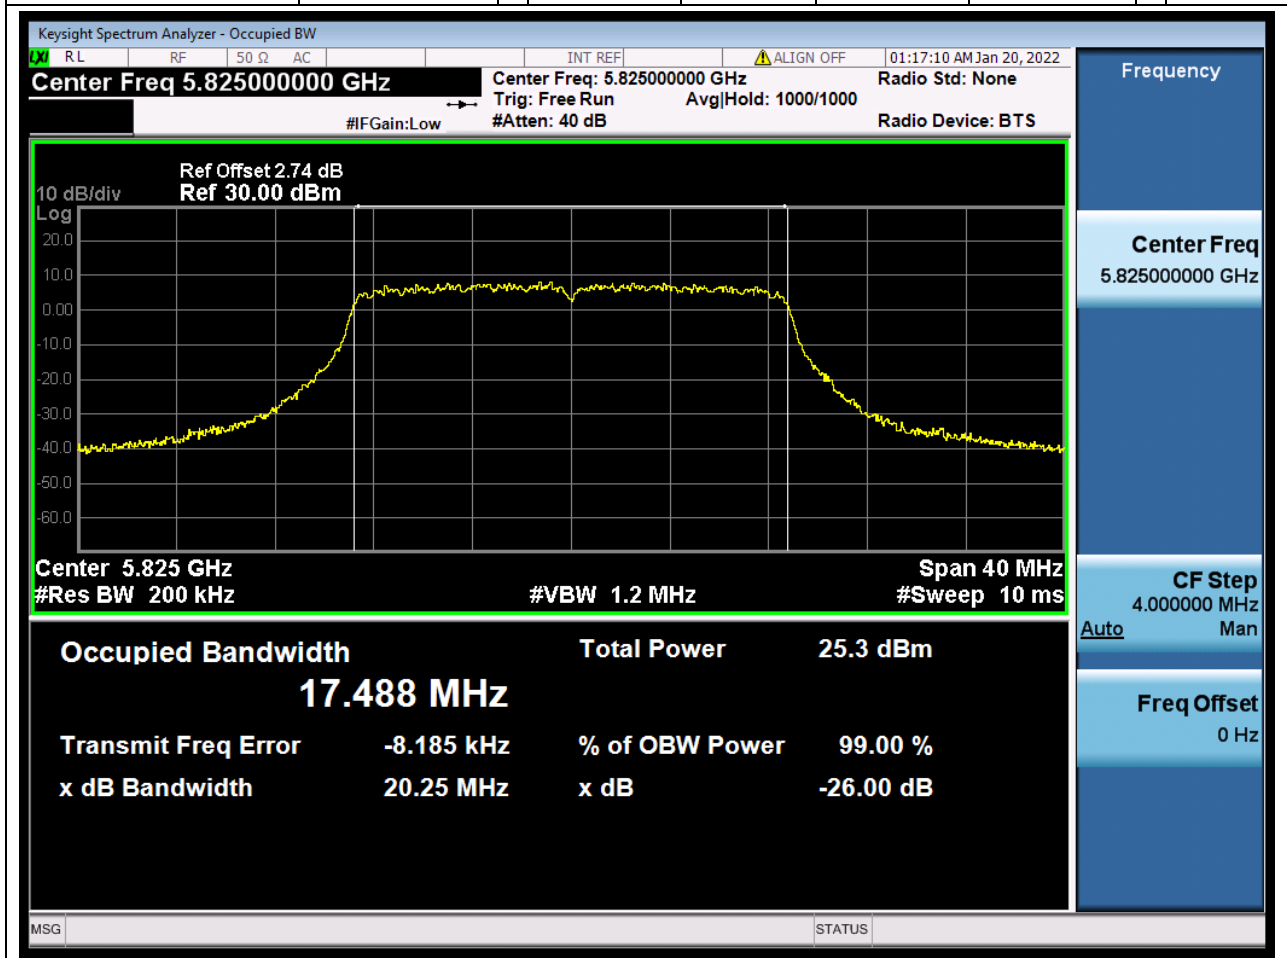

76. 802.11ac_20M_U-NII-3_H

76.1. A.2.2-99% Bandwidth(NTNV)

Center Frequency (MHz)	OBW Power (%)	RBW (MHz)	Detector	Limit (MHz)	OBW (MHz)	Verdict
5825	99	0.2	Peak	0	17.487509	Unknow