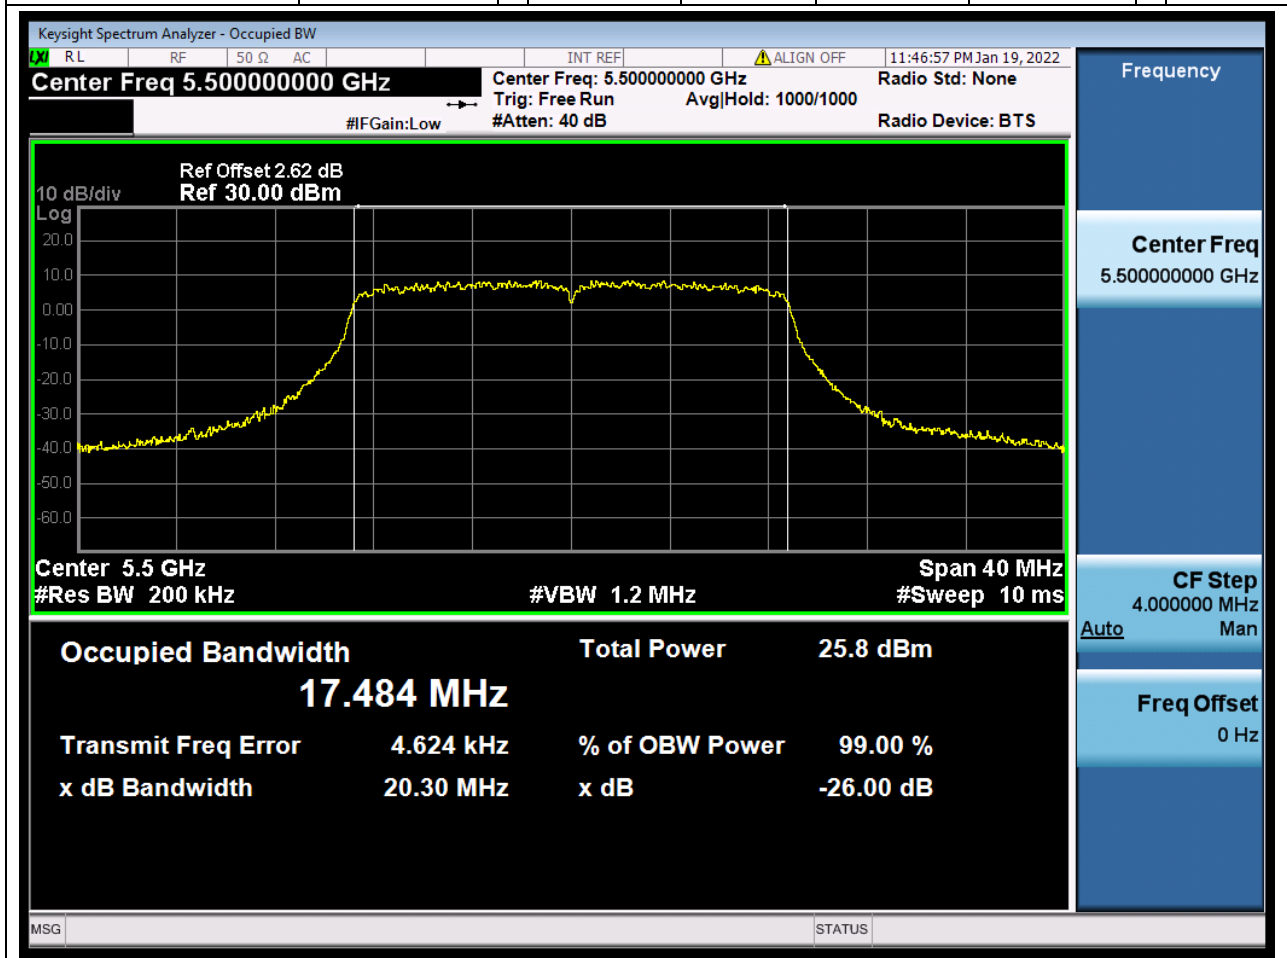

44. 802.11n_20M_U-NII-2C_L

44.1. A.2.2-99% Bandwidth(NTNV)

Center Frequency (MHz)	OBW Power (%)	RBW (MHz)	Detector	Limit (MHz)	OBW (MHz)	Verdict
5500	99	0.2	Peak	0	17.484094	Unknow