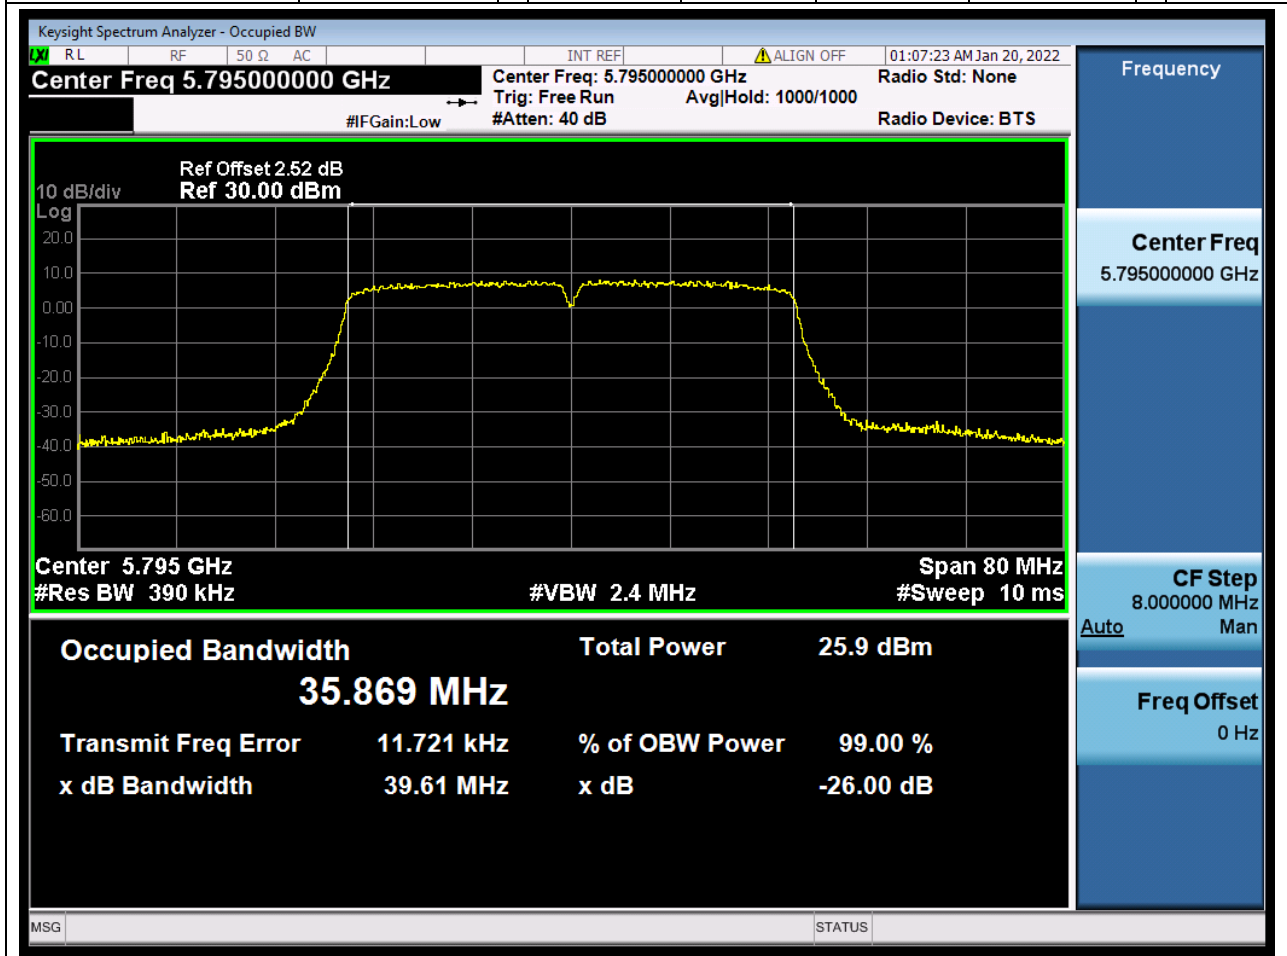

73. 802.11n_40M_U-NII-3_H

73.1. A.2.2-99% Bandwidth(NTNV)

Center Frequency (MHz)	OBW Power (%)	RBW (MHz)	Detector	Limit (MHz)	OBW (MHz)	Verdict
5795	99	0.39	Peak	0	35.869015	Unknown