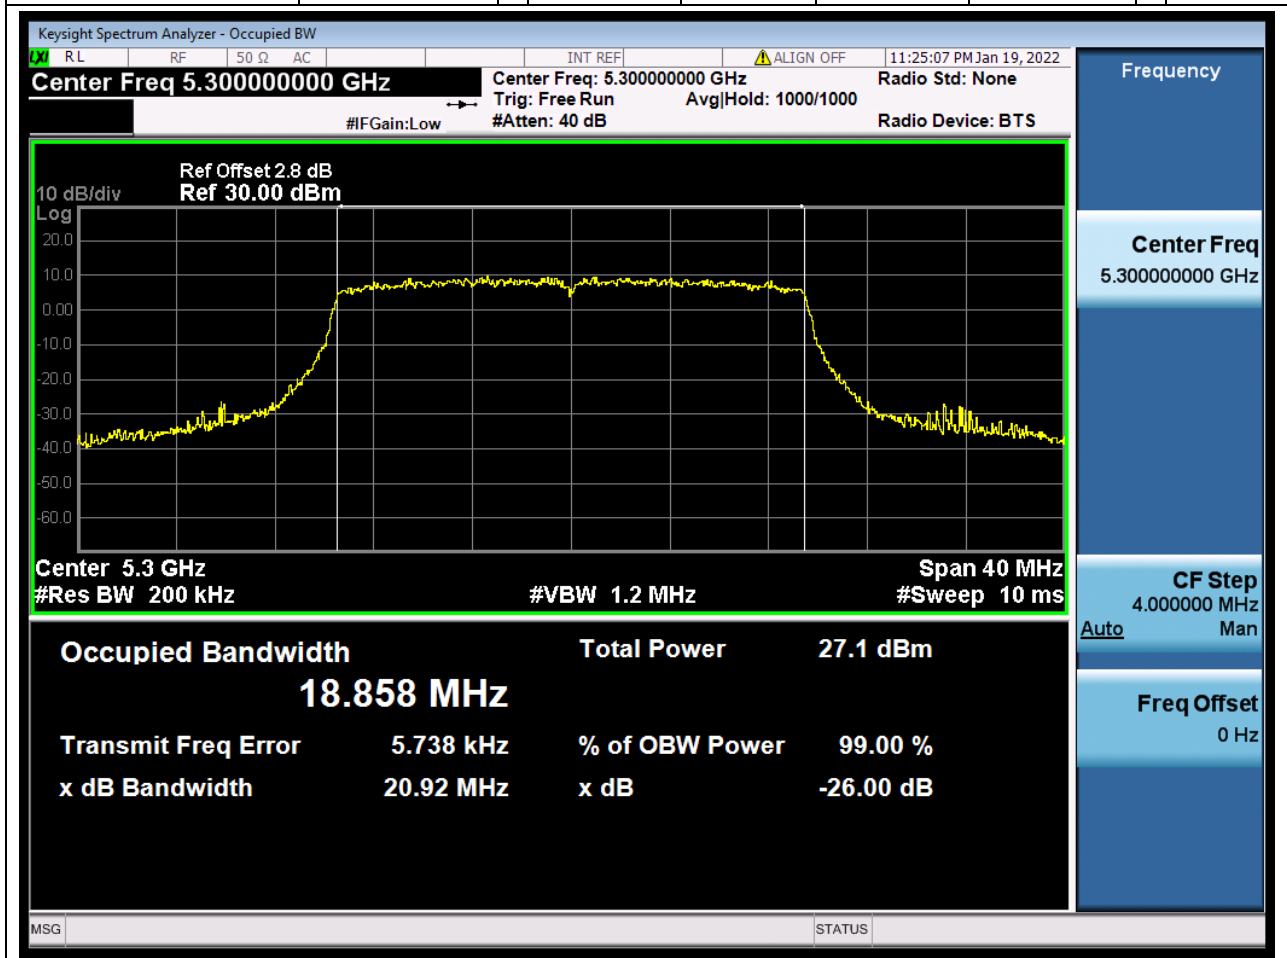

36. 802.11ax_20M_U-NII-2A_M

36.1. A.2.2-99% Bandwidth(NTNV)

Center Frequency (MHz)	OBW Power (%)	RBW (MHz)	Detector	Limit (MHz)	OBW (MHz)	Verdict
5300	99	0.2	Peak	0	18.857916	Unknow