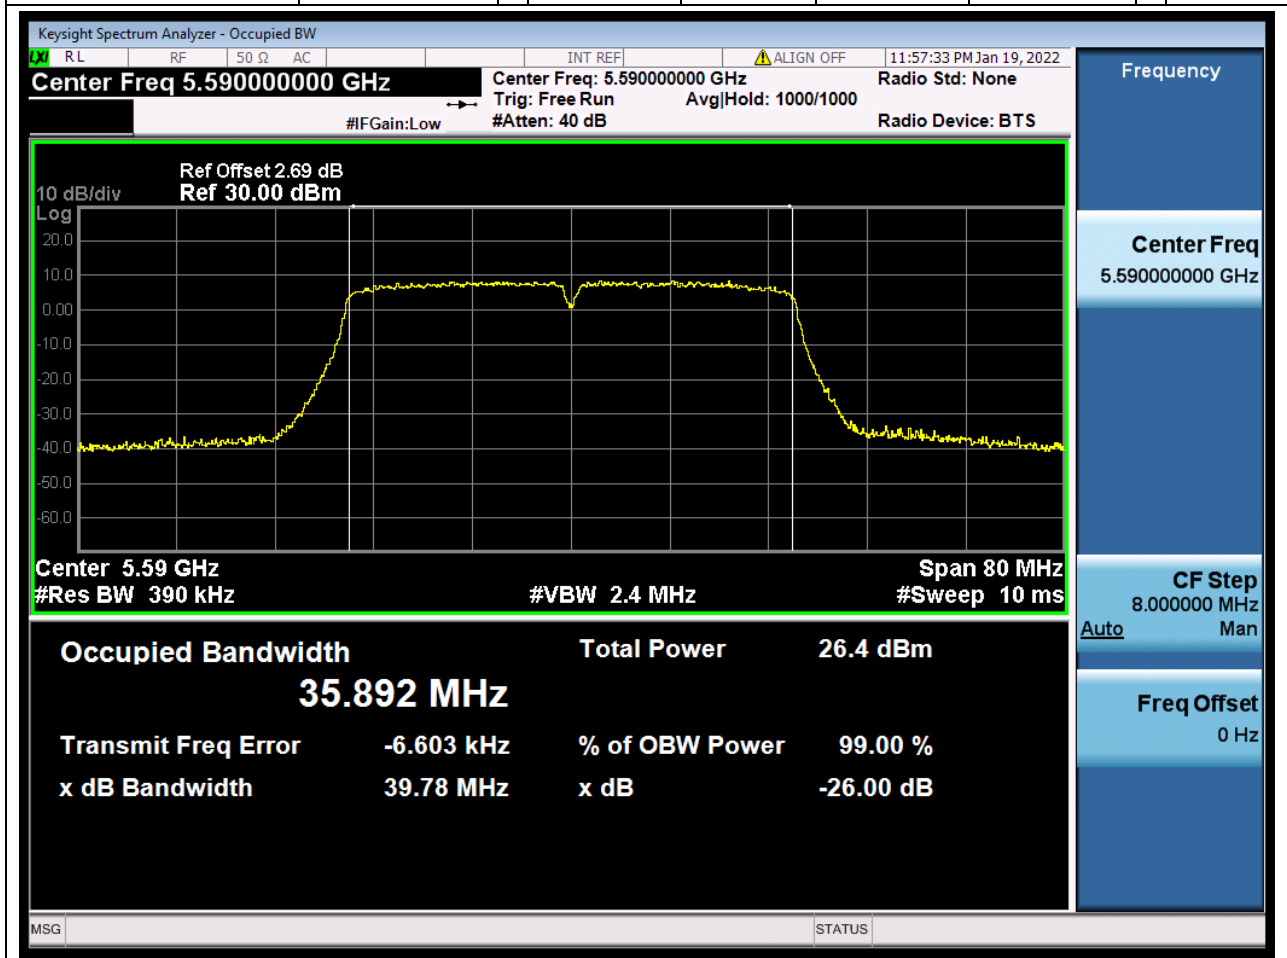

48. 802.11n_40M_U-NII-2C_M

48.1. A.2.2-99% Bandwidth(NTNV)

Center Frequency (MHz)	OBW Power (%)	RBW (MHz)	Detector	Limit (MHz)	OBW (MHz)	Verdict
5590	99	0.39	Peak	0	35.891599	Unknow