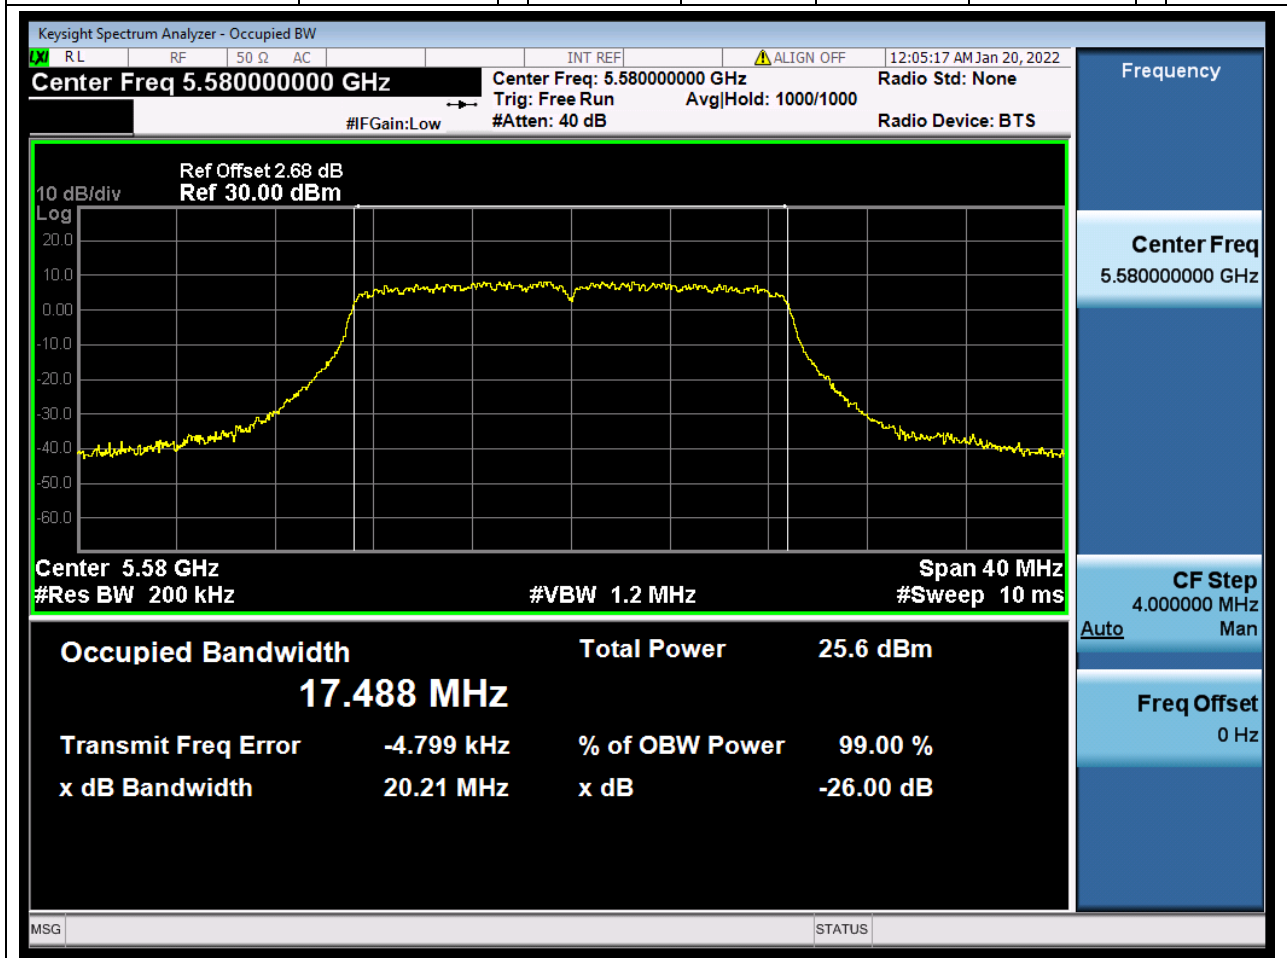

51. 802.11ac_20M_U-NII-2C_M

51.1. A.2.2-99% Bandwidth(NTNV)

Center Frequency (MHz)	OBW Power (%)	RBW (MHz)	Detector	Limit (MHz)	OBW (MHz)	Verdict
5580	99	0.2	Peak	0	17.488378	Unknow