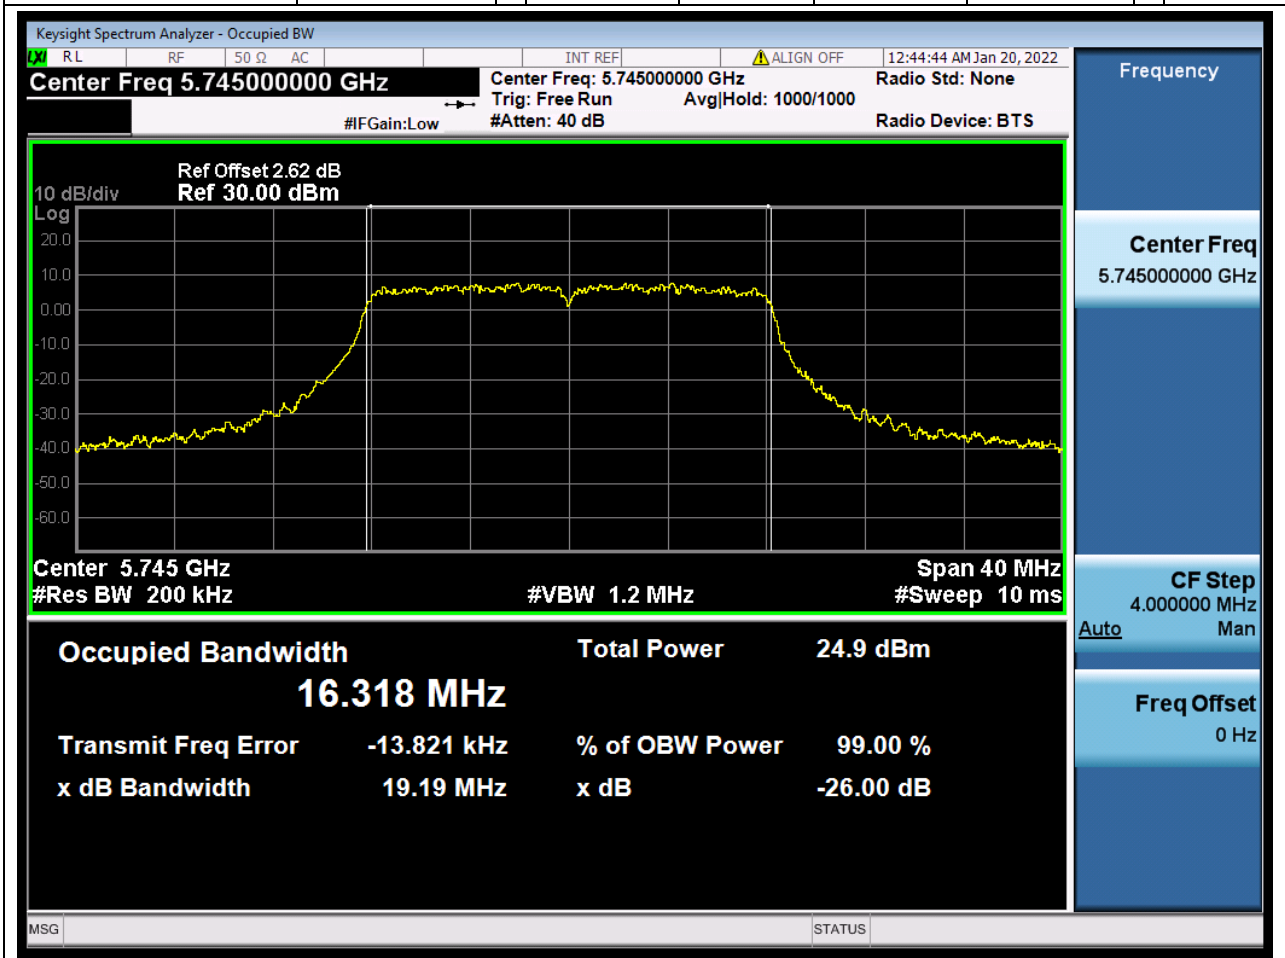

66. 802.11a_20M_U-NII-3_L

66.1. A.2.2-99% Bandwidth(NTNV)

Center Frequency (MHz)	OBW Power (%)	RBW (MHz)	Detector	Limit (MHz)	OBW (MHz)	Verdict
5745	99	0.2	Peak	0	16.317673	Unknown