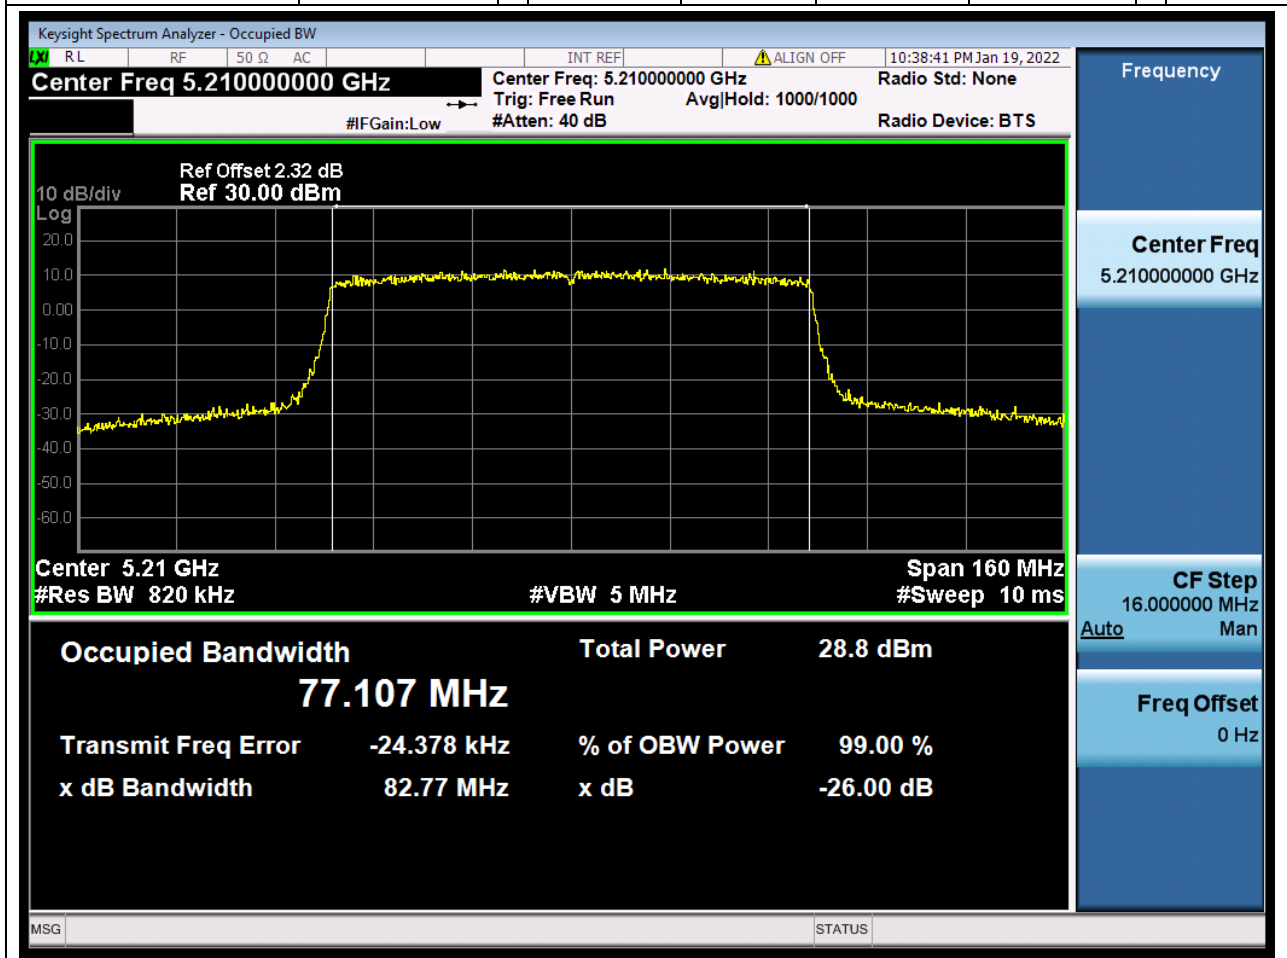

20. 802.11ax_80M_U-NII-1_M

20.1. A.2.2-99% Bandwidth(NTNV)

Center Frequency (MHz)	OBW Power (%)	RBW (MHz)	Detector	Limit (MHz)	OBW (MHz)	Verdict
5210	99	0.82	Peak	0	77.106704	Unknow