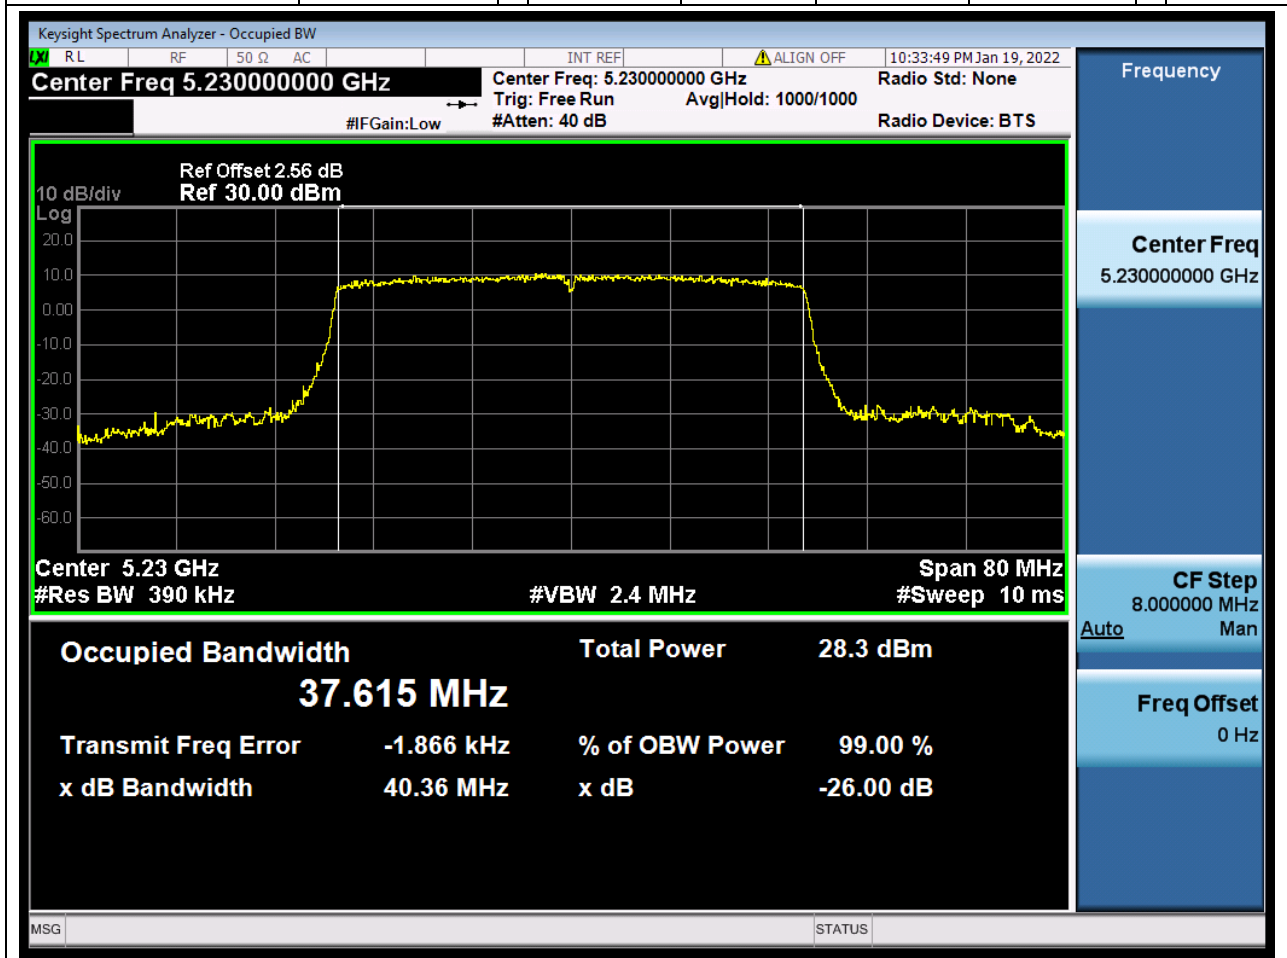

19. 802.11ax_40M_U-NII-1_H

19.1. A.2.2-99% Bandwidth(NTNV)

Center Frequency (MHz)	OBW Power (%)	RBW (MHz)	Detector	Limit (MHz)	OBW (MHz)	Verdict
5230	99	0.39	Peak	0	37.614532	Unknown