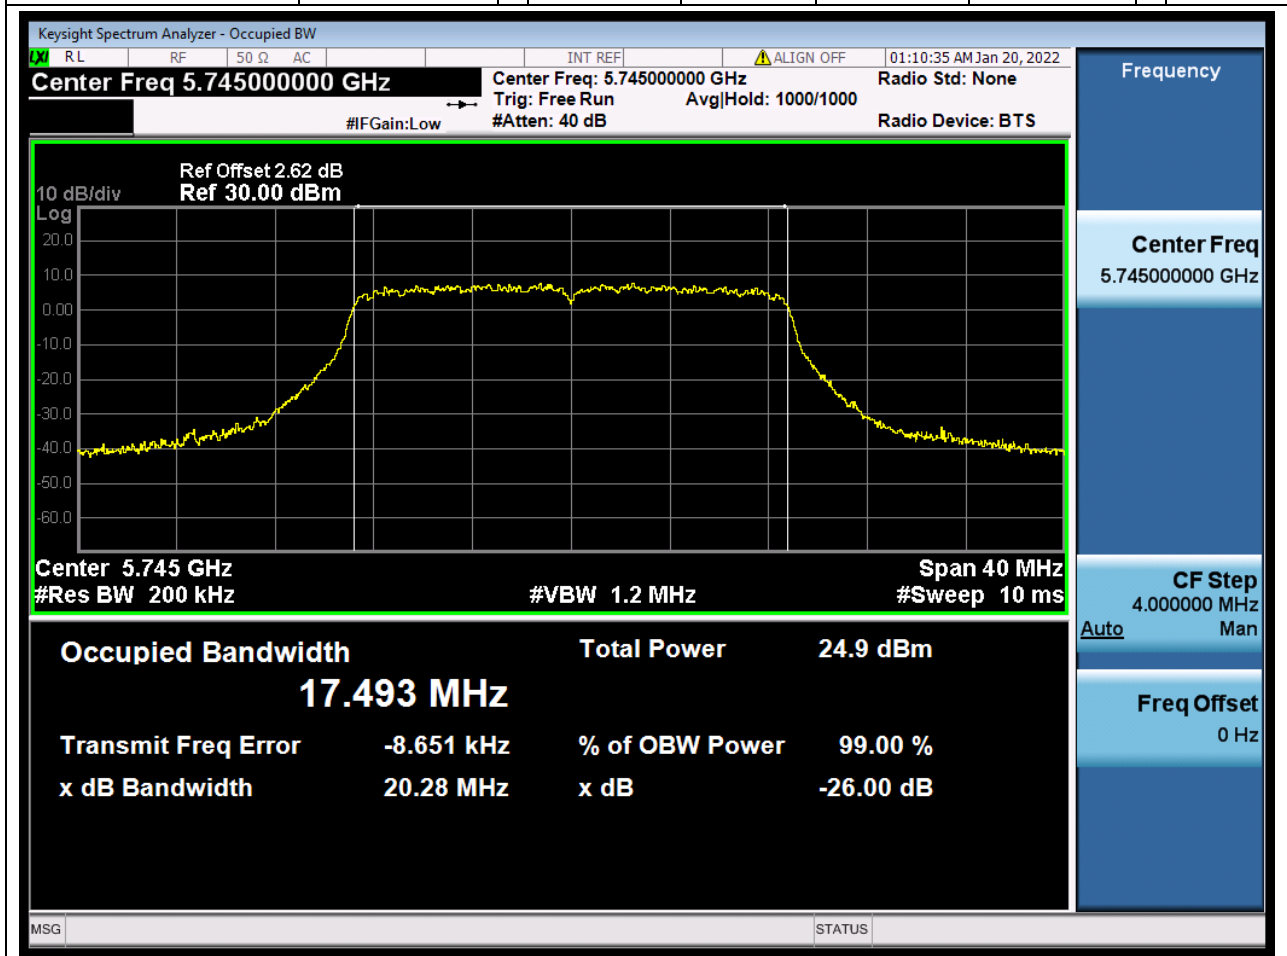

74. 802.11ac_20M_U-NII-3_L

74.1. A.2.2-99% Bandwidth(NTNV)

Center Frequency (MHz)	OBW Power (%)	RBW (MHz)	Detector	Limit (MHz)	OBW (MHz)	Verdict
5745	99	0.2	Peak	0	17.492564	Unknow