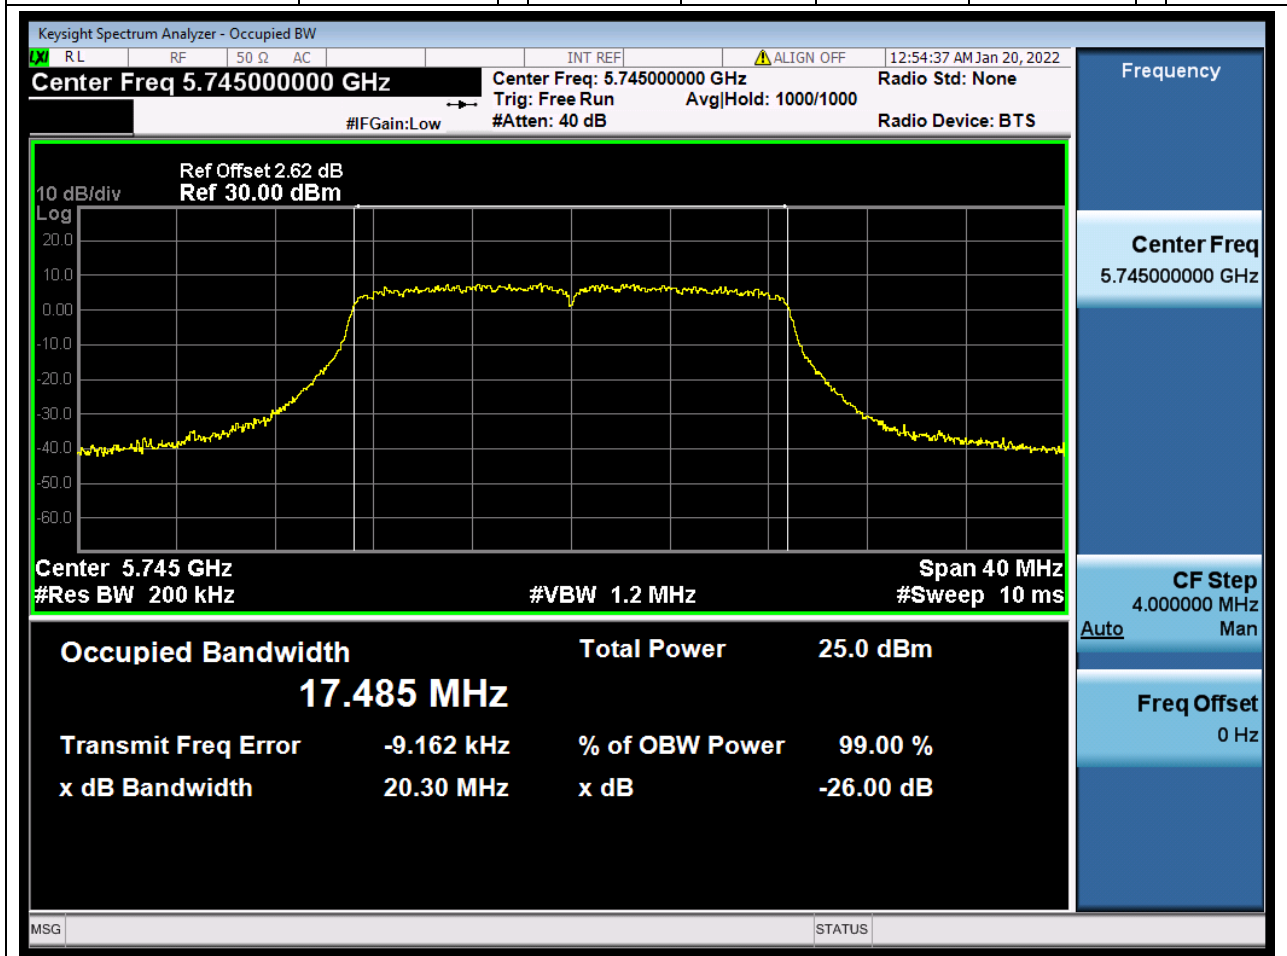

69. 802.11n_20M_U-NII-3_L

69.1. A.2.2-99% Bandwidth(NTNV)

Center Frequency (MHz)	OBW Power (%)	RBW (MHz)	Detector	Limit (MHz)	OBW (MHz)	Verdict
5745	99	0.2	Peak	0	17.485235	Unknow