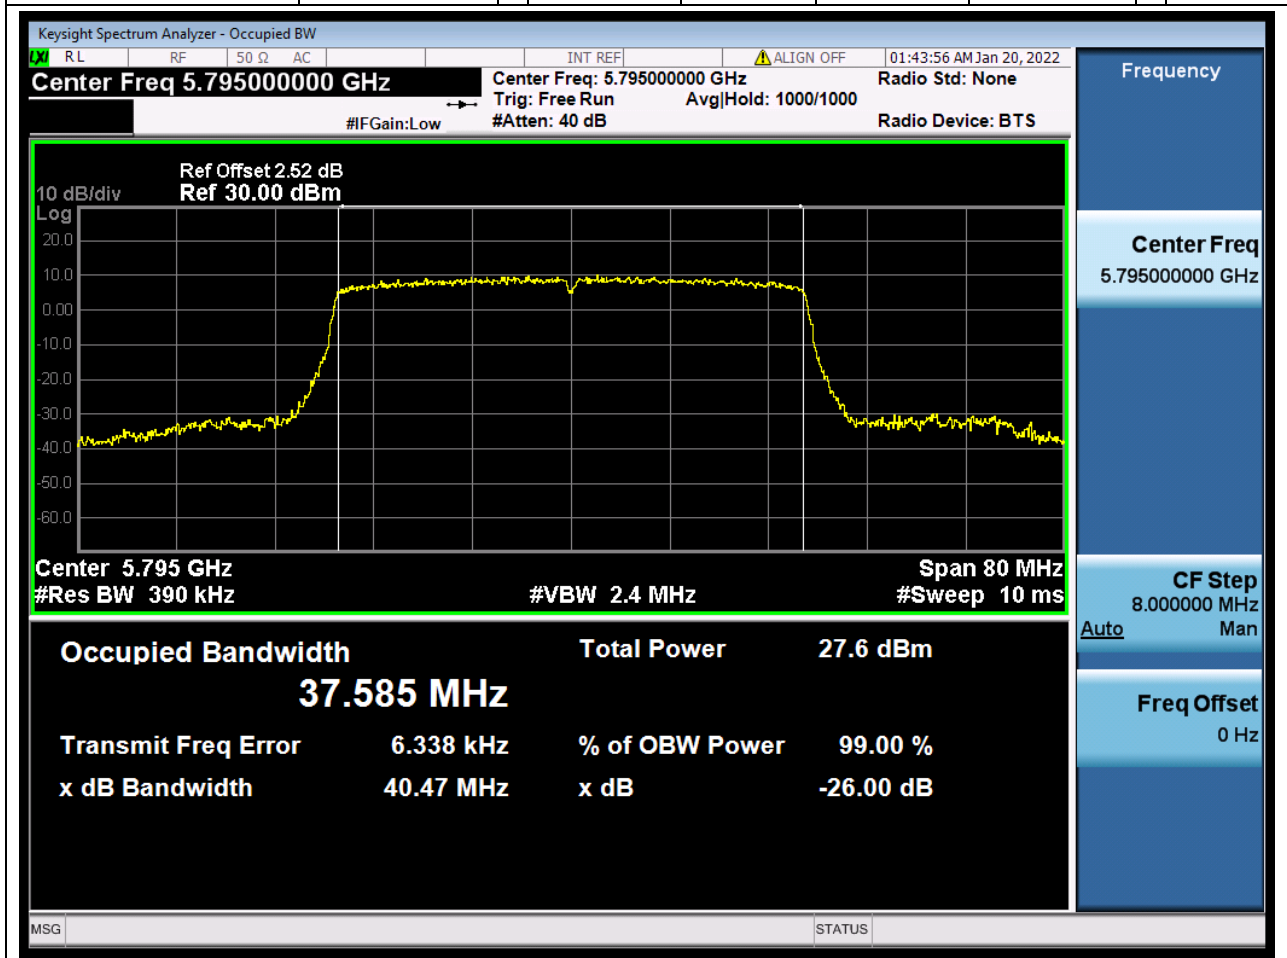

84. 802.11ax_40M_U-NII-3_H

84.1. A.2.2-99% Bandwidth(NTNV)

Center Frequency (MHz)	OBW Power (%)	RBW (MHz)	Detector	Limit (MHz)	OBW (MHz)	Verdict
5795	99	0.39	Peak	0	37.585373	Unknow