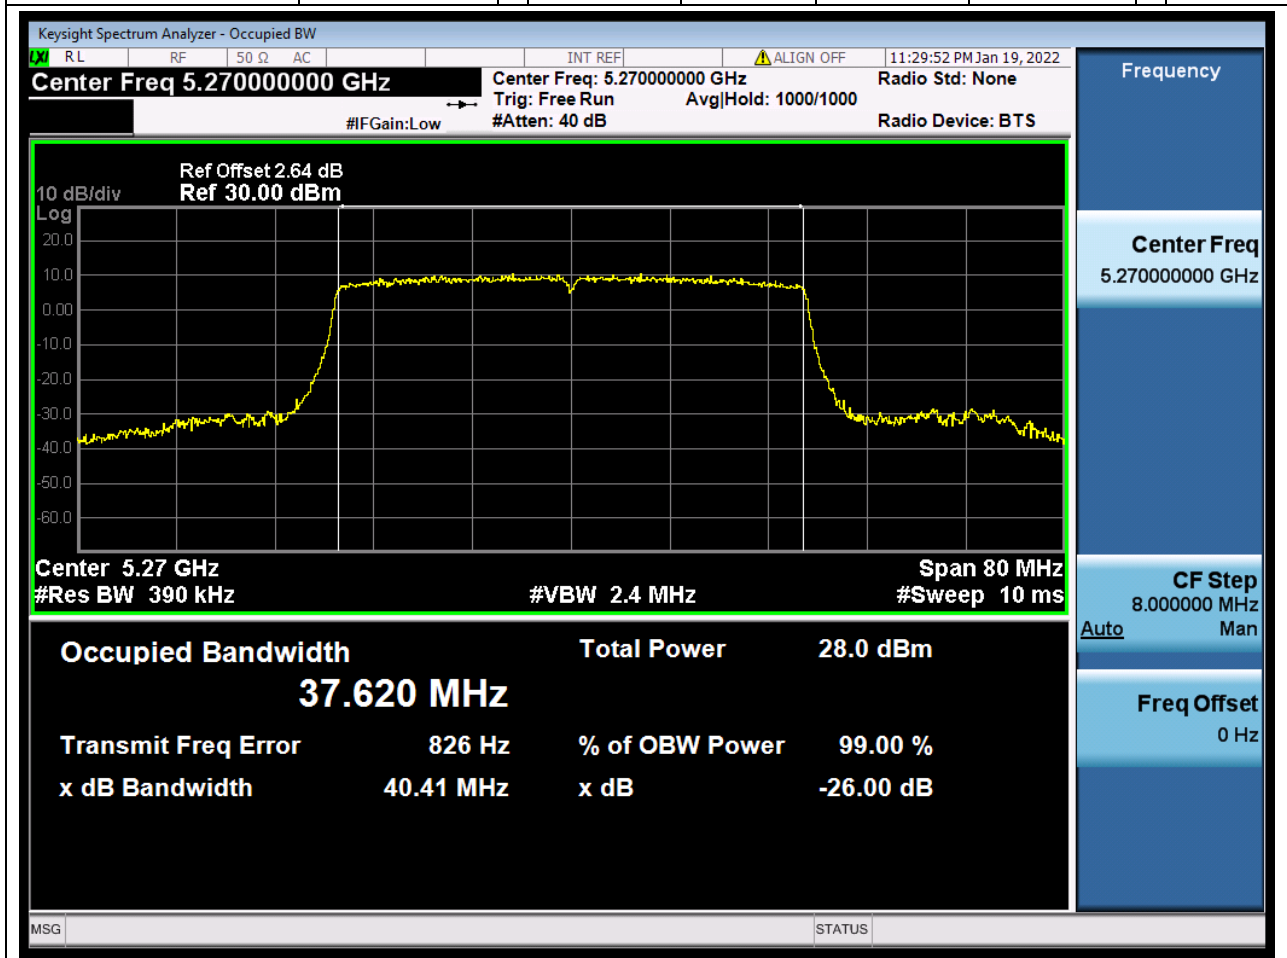

38. 802.11ax_40M_U-NII-2A_L

38.1. A.2.2-99% Bandwidth(NTNV)

Center Frequency (MHz)	OBW Power (%)	RBW (MHz)	Detector	Limit (MHz)	OBW (MHz)	Verdict
5270	99	0.39	Peak	0	37.619821	Unknown