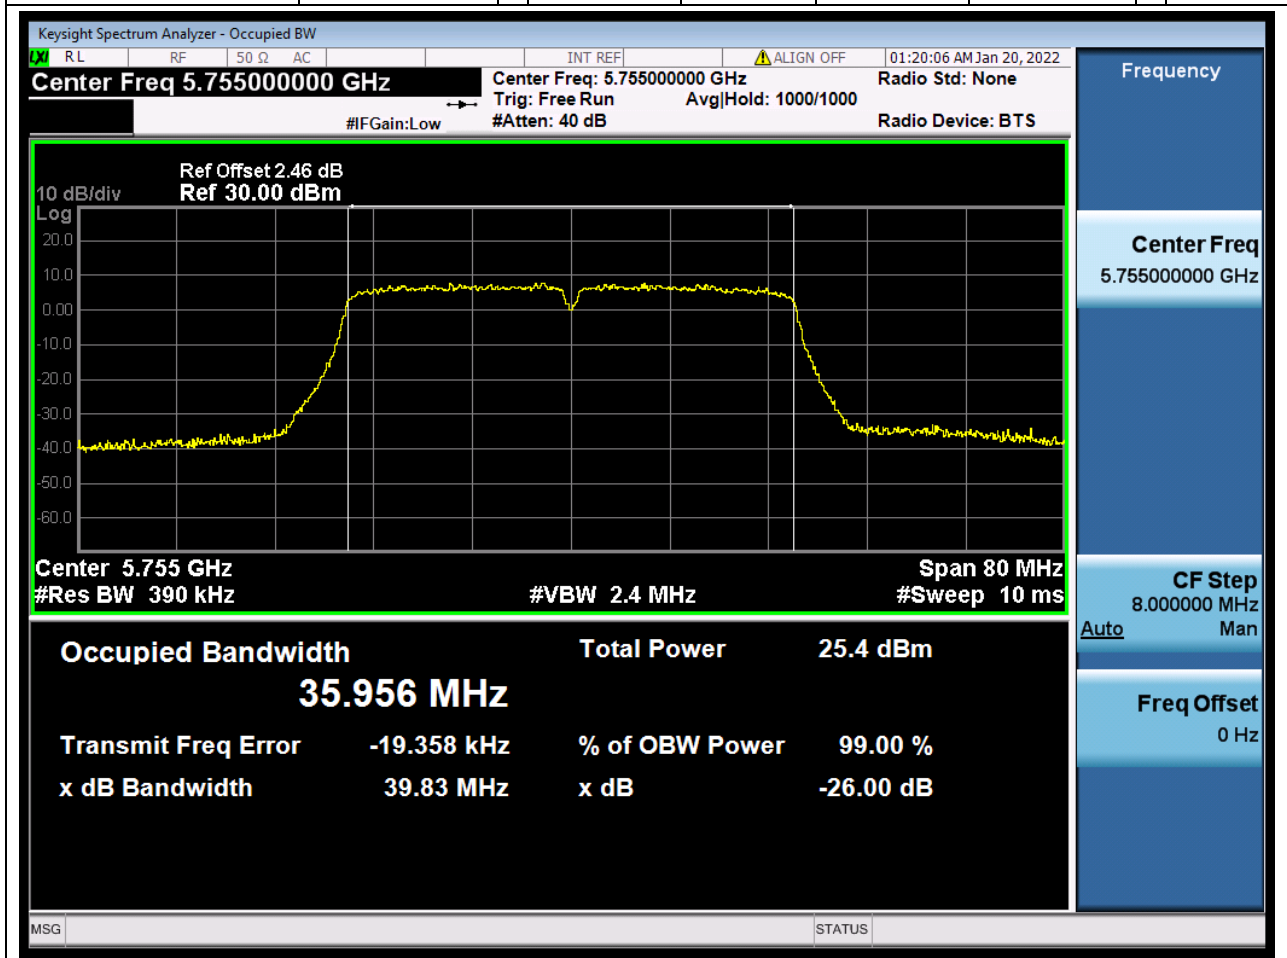

77. 802.11ac_40M_U-NII-3_L

77.1. A.2.2-99% Bandwidth(NTNV)

Center Frequency (MHz)	OBW Power (%)	RBW (MHz)	Detector	Limit (MHz)	OBW (MHz)	Verdict
5755	99	0.39	Peak	0	35.955975	Unknow