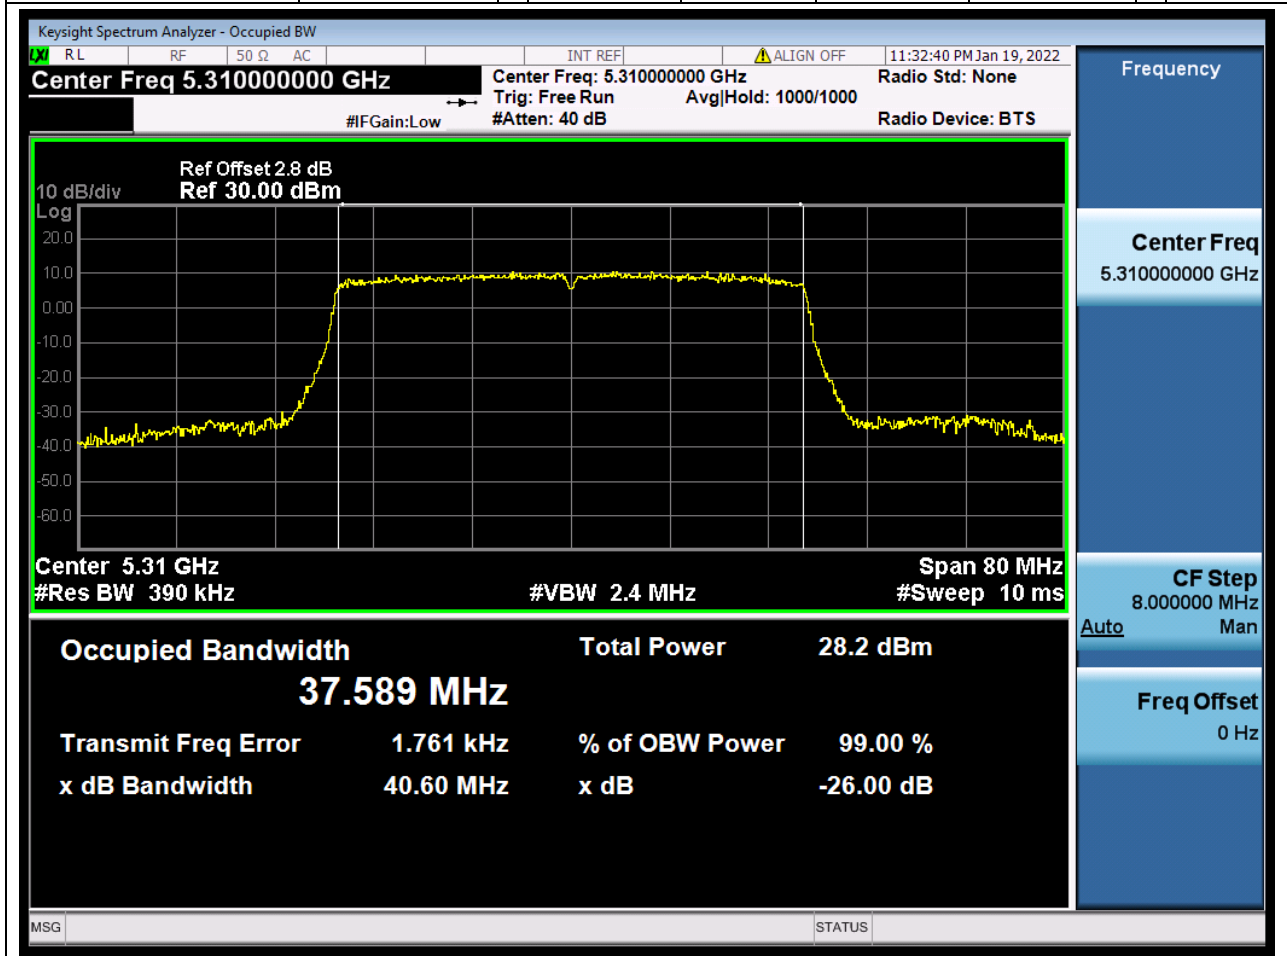

39. 802.11ax_40M_U-NII-2A_H

39.1. A.2.2-99% Bandwidth(NTNV)

Center Frequency (MHz)	OBW Power (%)	RBW (MHz)	Detector	Limit (MHz)	OBW (MHz)	Verdict
5310	99	0.39	Peak	0	37.589355	Unknow