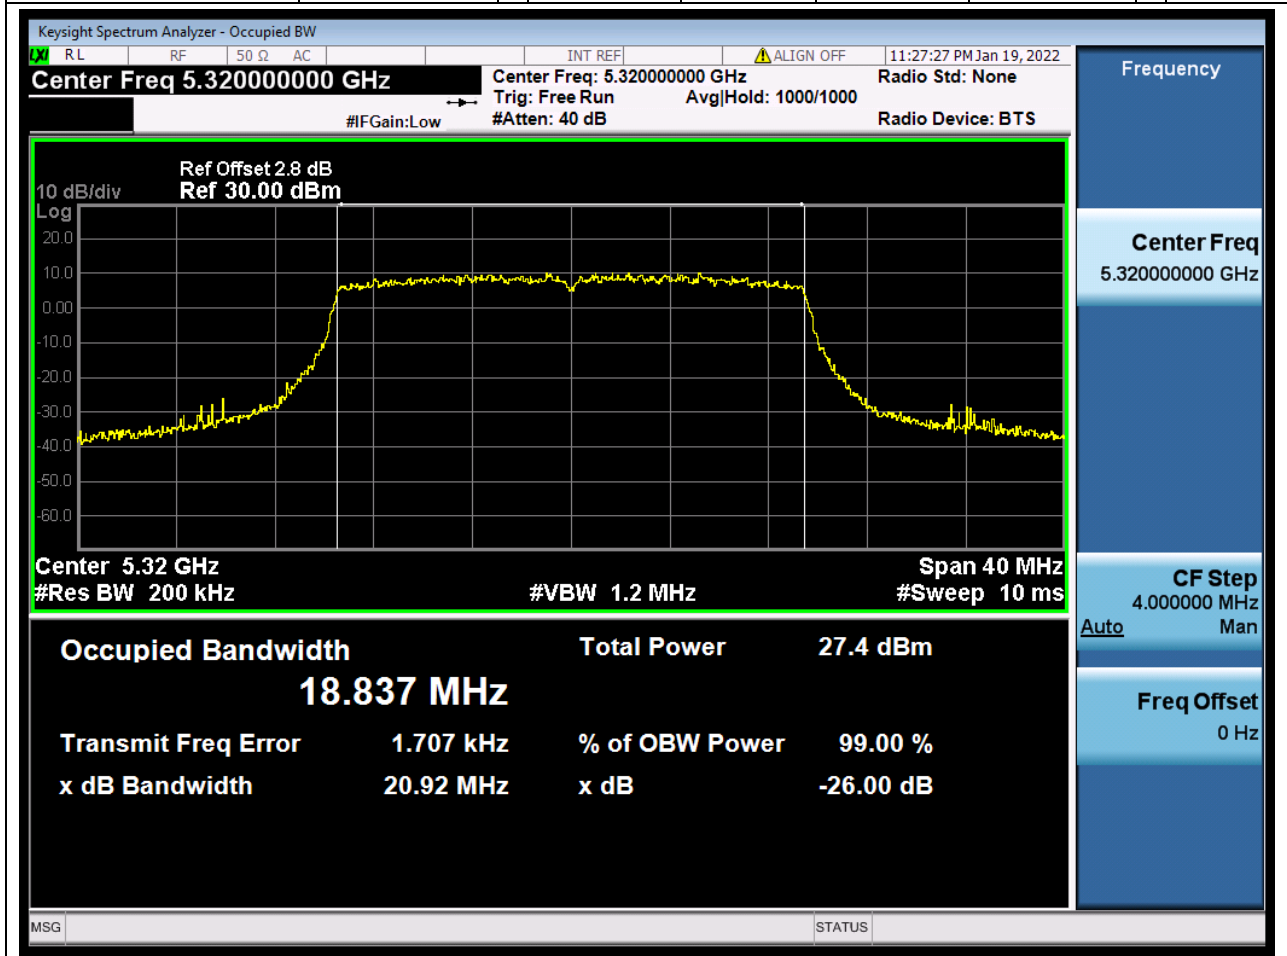

37. 802.11ax_20M_U-NII-2A_H

37.1. A.2.2-99% Bandwidth(NTNV)

Center Frequency (MHz)	OBW Power (%)	RBW (MHz)	Detector	Limit (MHz)	OBW (MHz)	Verdict
5320	99	0.2	Peak	0	18.837431	Unknow