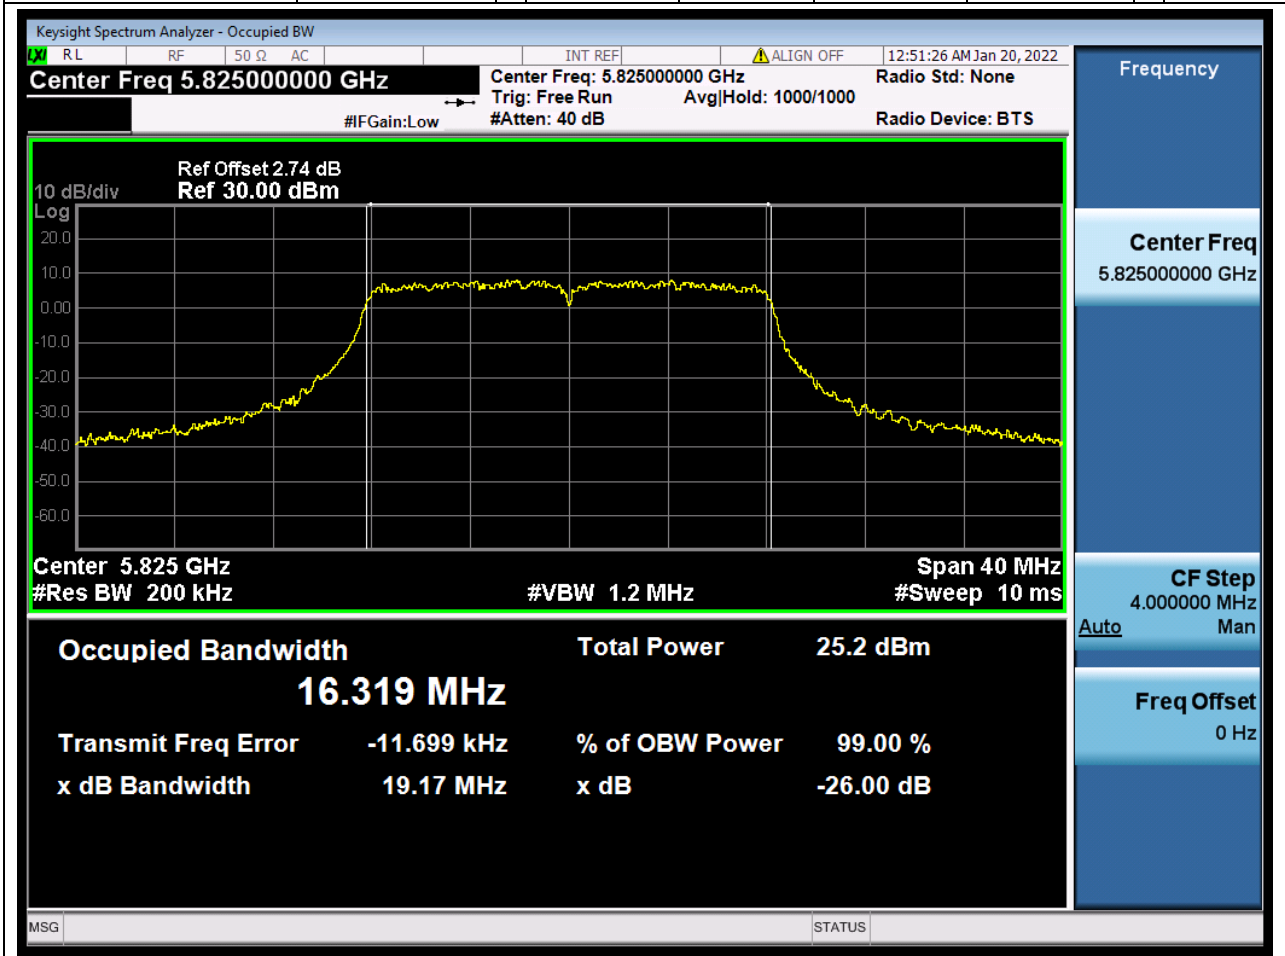

68. 802.11a_20M_U-NII-3_H

68.1. A.2.2-99% Bandwidth(NTNV)

Center Frequency (MHz)	OBW Power (%)	RBW (MHz)	Detector	Limit (MHz)	OBW (MHz)	Verdict
5825	99	0.2	Peak	0	16.319122	Unknow