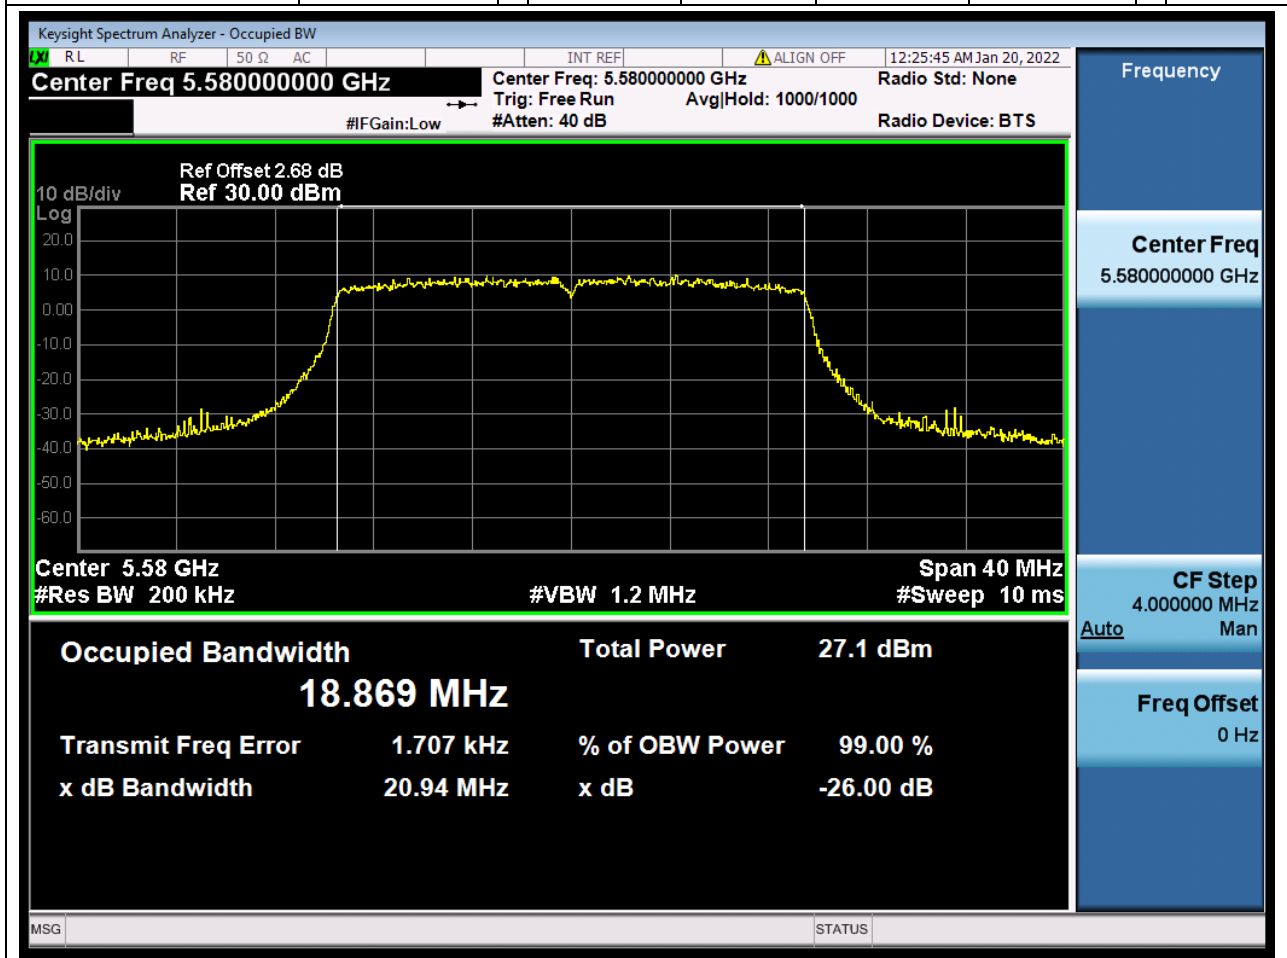

59. 802.11ax_20M_U-NII-2C_M

59.1. A.2.2-99% Bandwidth(NTNV)

Center Frequency (MHz)	OBW Power (%)	RBW (MHz)	Detector	Limit (MHz)	OBW (MHz)	Verdict
5580	99	0.2	Peak	0	18.869464	Unknow