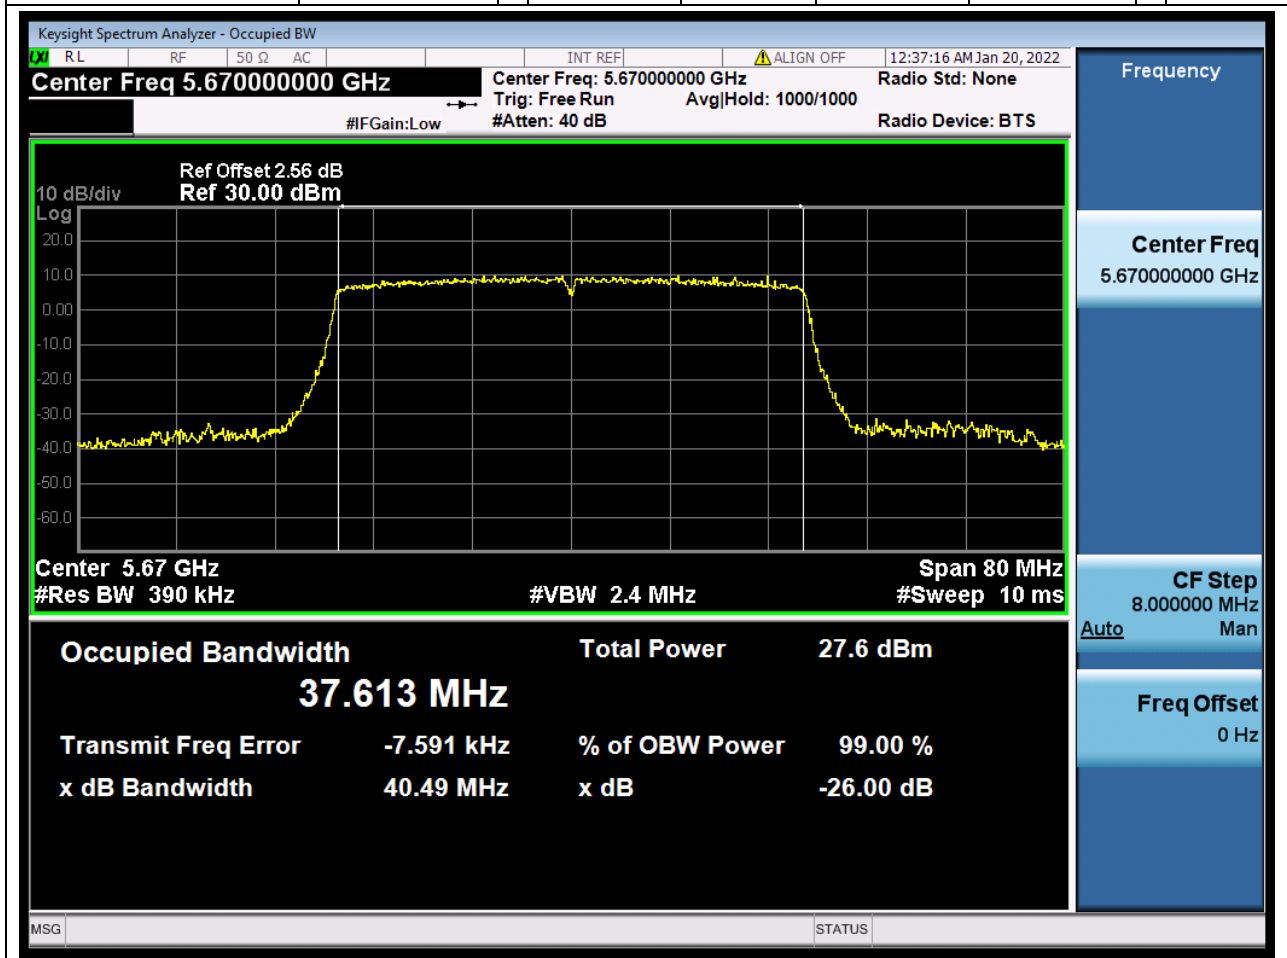

63. 802.11ax_40M_U-NII-2C_H

63.1. A.2.2-99% Bandwidth(NTNV)

Center Frequency (MHz)	OBW Power (%)	RBW (MHz)	Detector	Limit (MHz)	OBW (MHz)	Verdict
5670	99	0.39	Peak	0	37.613309	Unknow