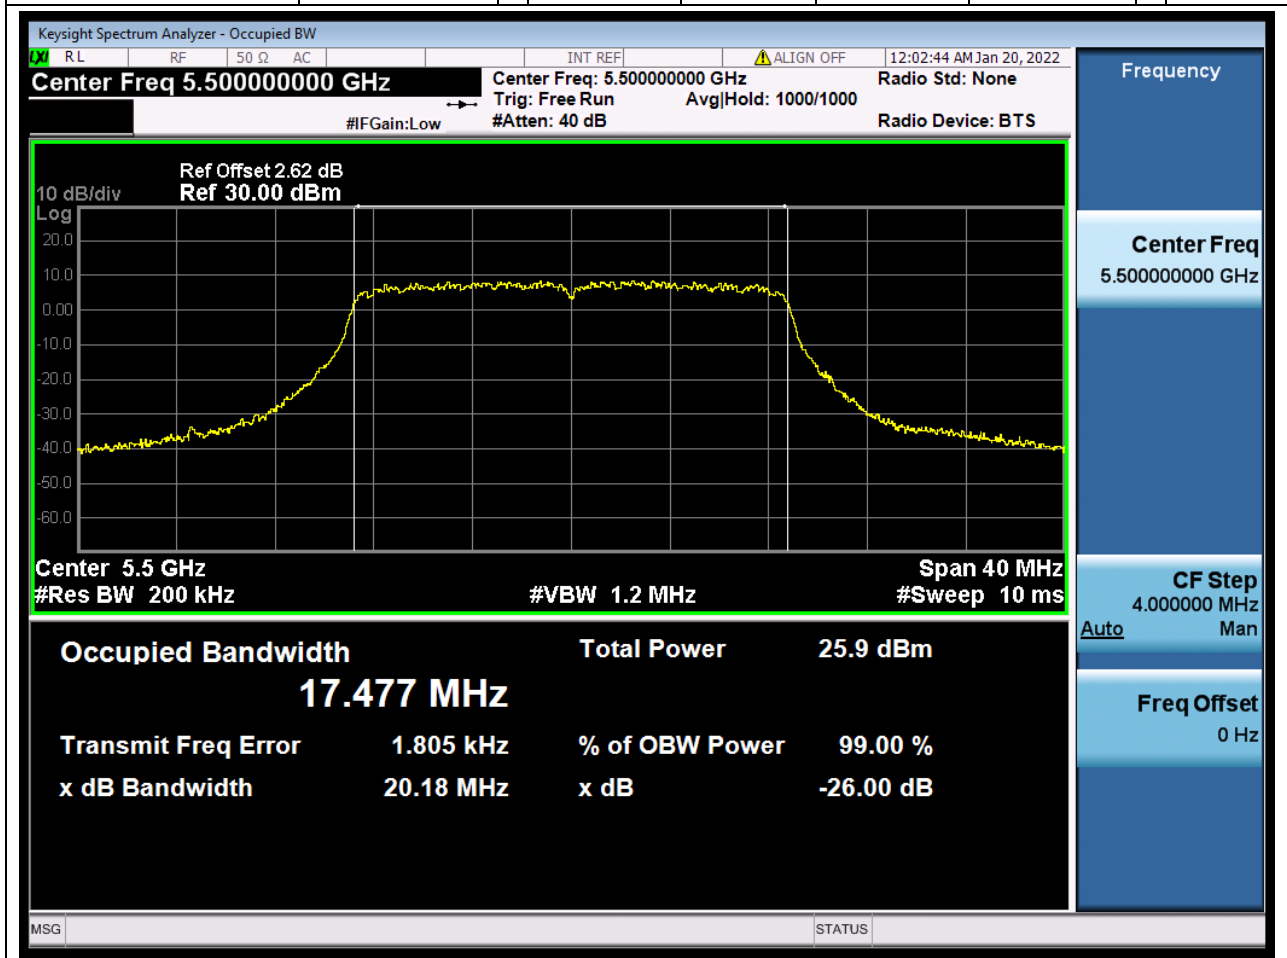

50. 802.11ac_20M_U-NII-2C_L

50.1. A.2.2-99% Bandwidth(NTNV)

Center Frequency (MHz)	OBW Power (%)	RBW (MHz)	Detector	Limit (MHz)	OBW (MHz)	Verdict
5500	99	0.2	Peak	0	17.476633	Unknow